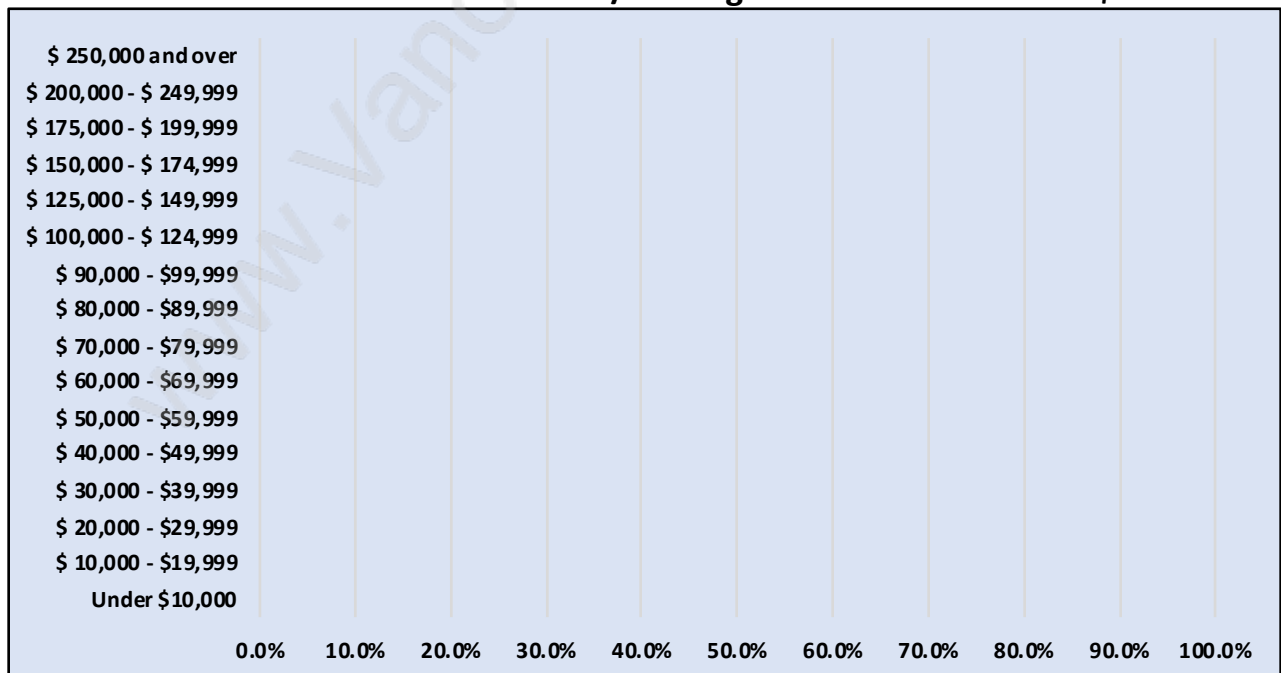

Indian Arm

July 2018

Population Trends in Indian Arm

Population by Age in Indian Arm

Population Age 15+ by Income Status in Indian Arm

Total Population Age 15 -

Households by Income in Indian Arm

Total Number of Households - / Average Household Income - \$***