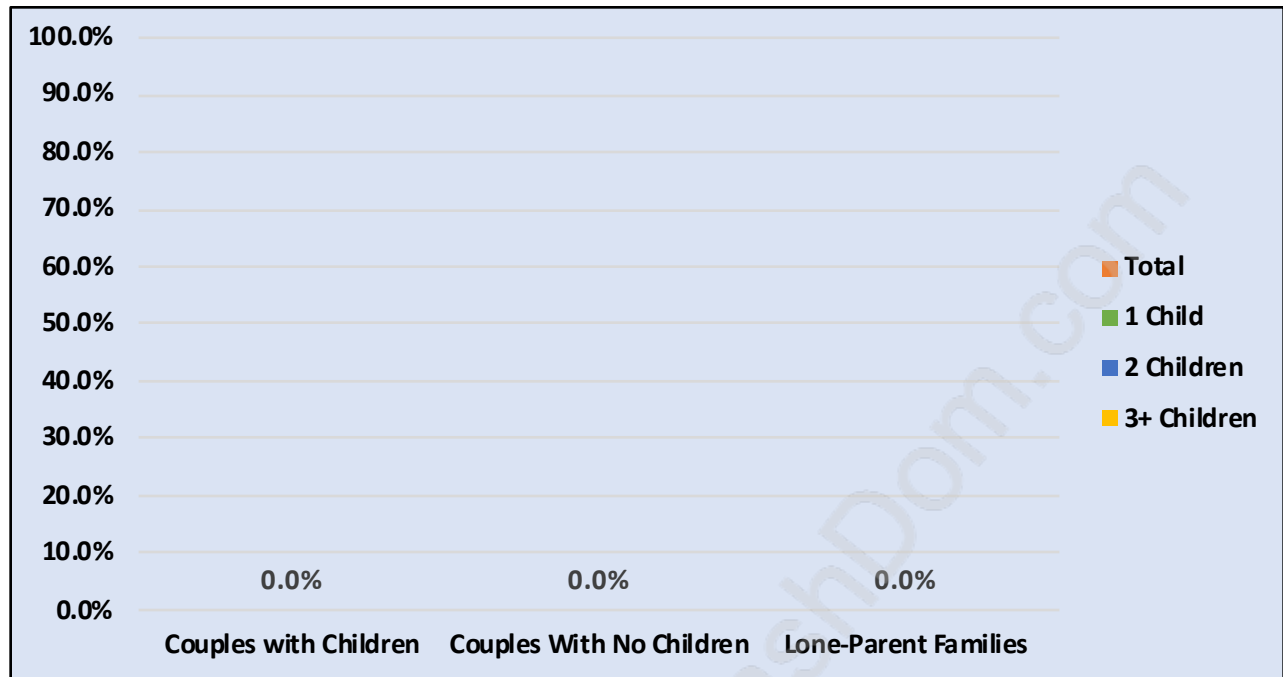

Indian Arm

July 2018

Population Trends in Indian Arm

Population by Age in Indian Arm

Population Age 15+ by Income Status in Indian Arm

Total Population Age 15 -

Households by Income in Indian Arm

Total Number of Households - / Average Household Income - \$***

Families in Indian Arm

Average Persons per Family - ***

Children at Home in Indian Arm

Total Number of Children at Home -

Family Structure in Indian Arm

Total Number of Families - / Average Persons per Family - ***

Households by Household Size in Indian Arm

Total Number of Households -

Dwellings in Indian Arm

Population Age 15+ in Indian Arm

Labour Force by Occupation in Indian Arm

Labour Force Participation in Indian Arm