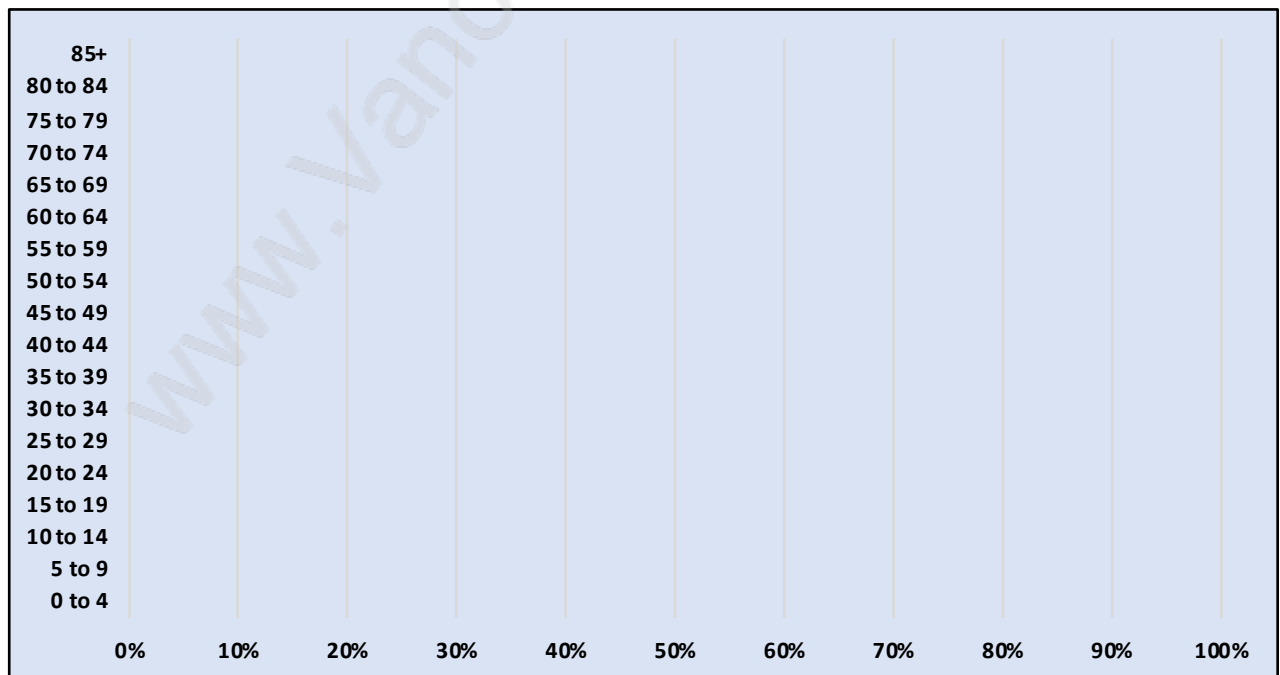

Indian Arm

July 2018

Population Trends in Indian Arm

Population by Age in Indian Arm

Population Age 15+ by Income Status in Indian Arm

Total Population Age 15 -

Households by Income in Indian Arm

Total Number of Households - / Average Household Income - \$***