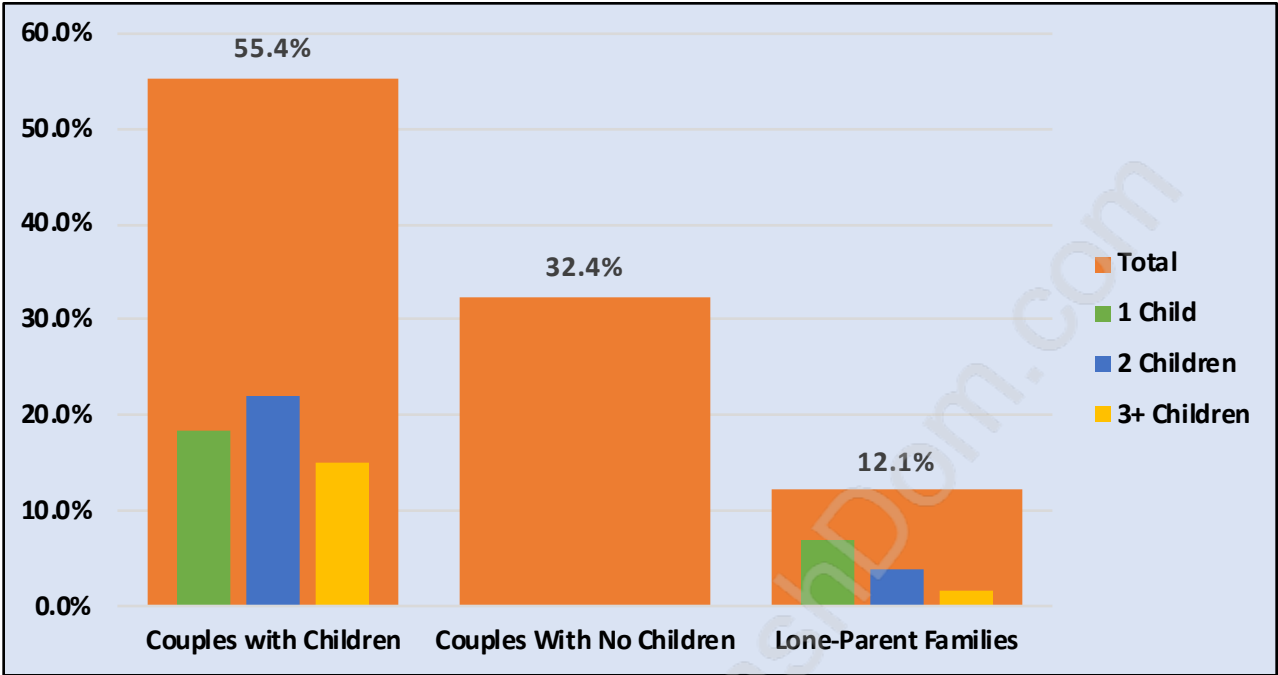

Population Trends in Ironwood

Population by Age in Ironwood

Population Age 15+ by Income Status in Ironwood

Total Population Age 15 - 5,113

Households by Income in Ironwood

Total Number of Households - 1,988 / Average Household Income - \$97,260

Families in Ironwood

Average Persons per Family - 3.4

Children at Home in Ironwood

Total Number of Children at Home - 2,048

Family Structure in Ironwood

Total Number of Families - 1,569 / Average Persons per Family - 3.4

Households by Household Size in Ironwood

Total Number of Households - 1,988

Dwellings in Ironwood

Population Age 15+ in Ironwood

Labour Force by Occupation in Ironwood

Labour Force Participation in Ironwood