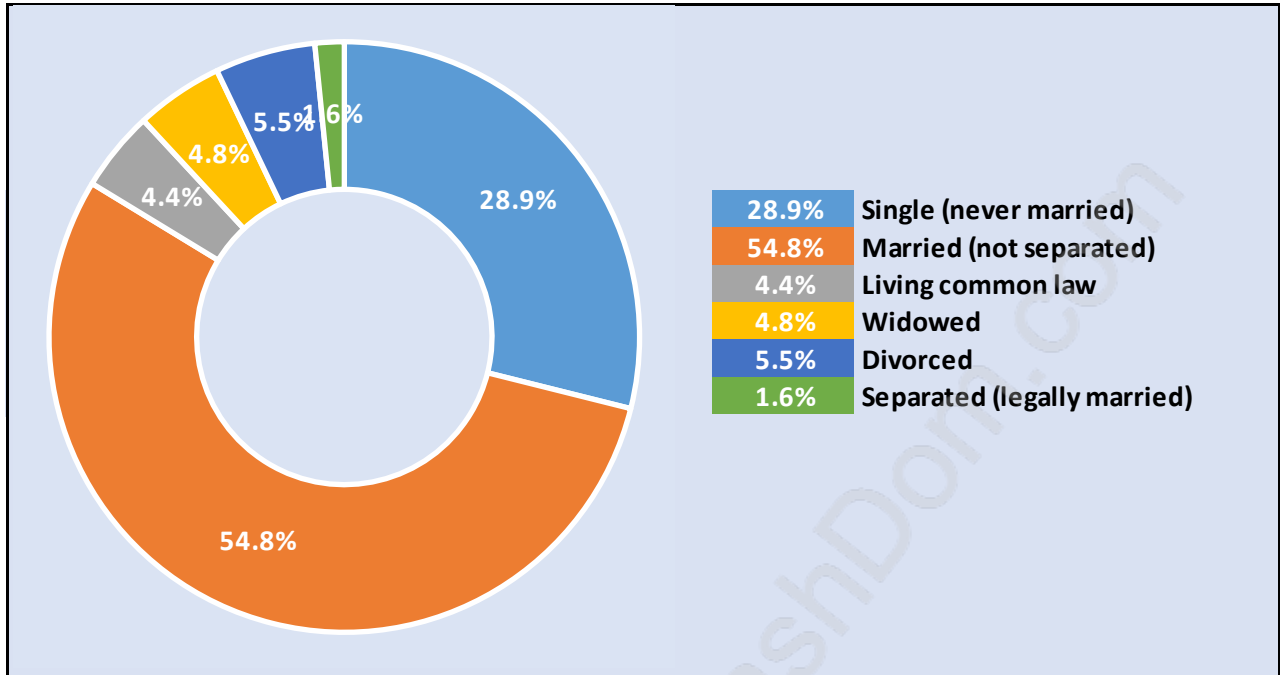

Population Trends in Ironwood

Population by Age in Ironwood

Population Age 15+ by Income Status in Ironwood

Total Population Age 15 - 5,113

Households by Income in Ironwood

Total Number of Households - 1,988 / Average Household Income - \$97,260

Families in Ironwood

Average Persons per Family - 3.4

Children at Home in Ironwood

Total Number of Children at Home - 2,048

Family Structure in Ironwood

Total Number of Families - 1,569 / Average Persons per Family - 3.4

Households by Household Size in Ironwood

Total Number of Households - 1,988

Dwellings in Ironwood

Population Age 15+ in Ironwood

Labour Force by Occupation in Ironwood

Labour Force Participation in Ironwood