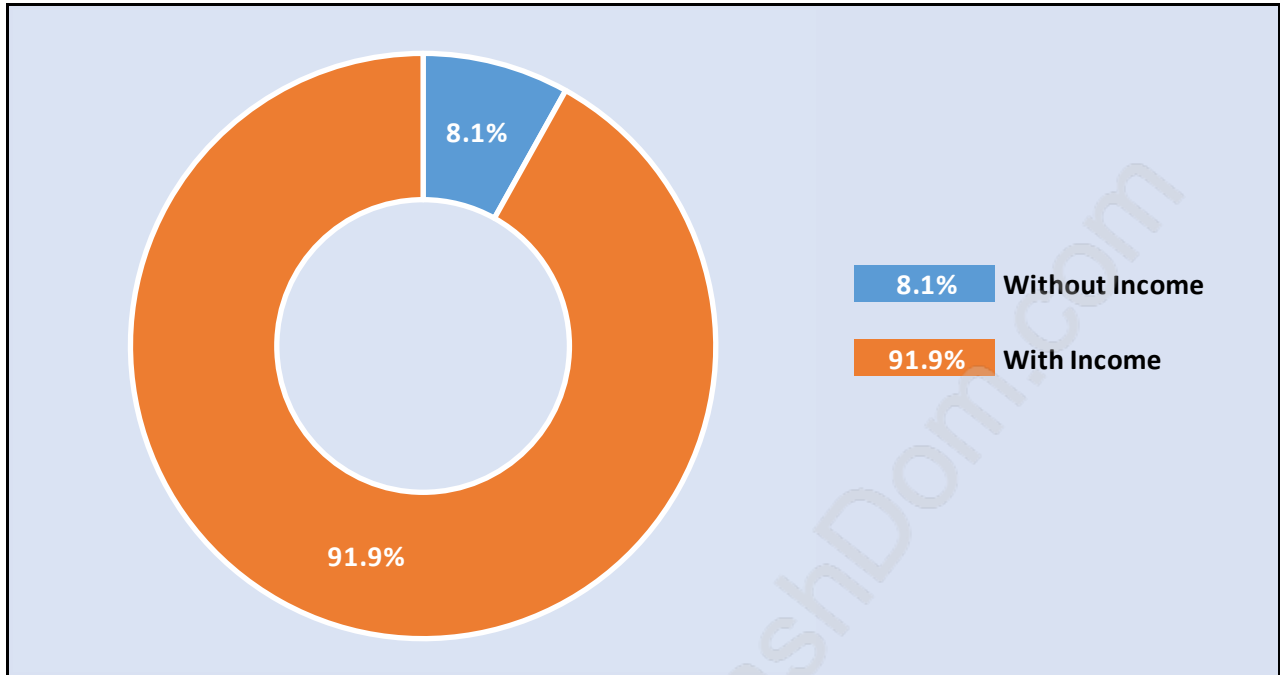

Population Trends in Ironwood

Population by Age in Ironwood

Population Age 15+ by Income Status in Ironwood

Total Population Age 15 - 5,113

Households by Income in Ironwood

Total Number of Households - 1,988 / Average Household Income - \$97,260

Families in Ironwood

Average Persons per Family - 3.4

Children at Home in Ironwood

Total Number of Children at Home - 2,048

Family Structure in Ironwood

Total Number of Families - 1,569 / Average Persons per Family - 3.4