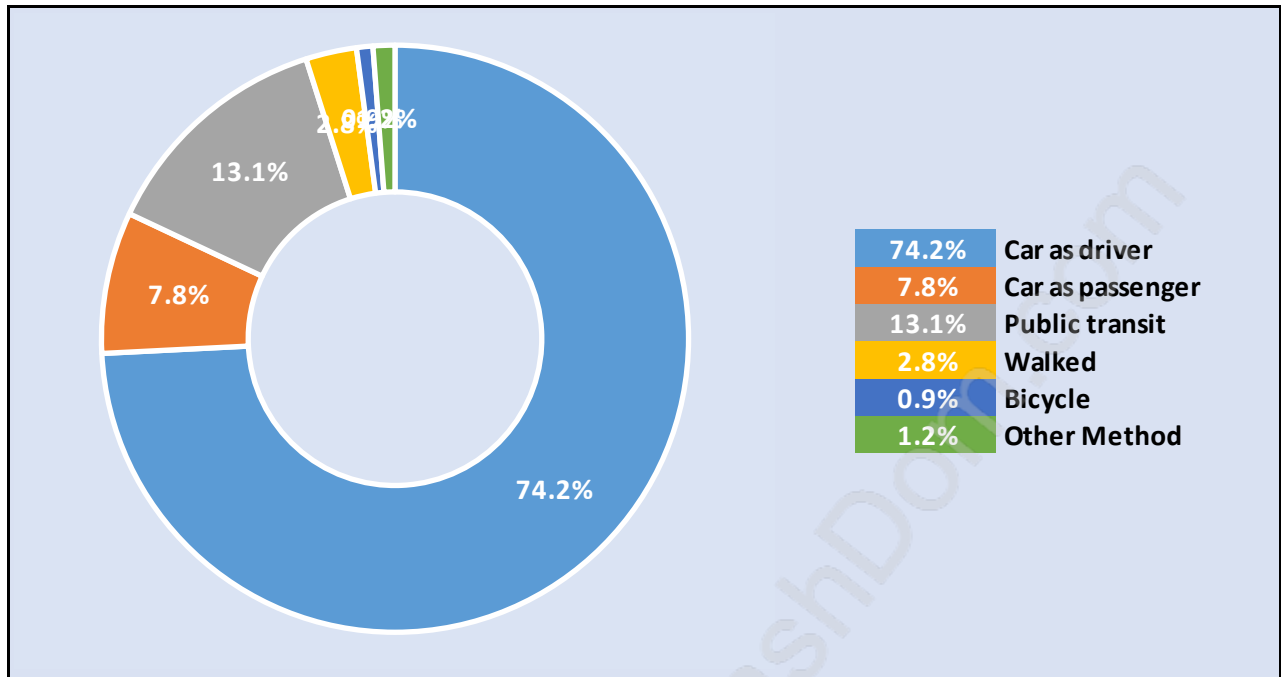

Population Trends in Ironwood

Population by Age in Ironwood

Population Age 15+ by Income Status in Ironwood

Total Population Age 15 - 5,113

Households by Income in Ironwood

Total Number of Households - 1,988 / Average Household Income - \$97,260

Families in Ironwood

Average Persons per Family - 3.4

Children at Home in Ironwood

Total Number of Children at Home - 2,048

Family Structure in Ironwood

Total Number of Families - 1,569 / Average Persons per Family - 3.4

Households by Household Size in Ironwood

Total Number of Households - 1,988

Dwellings in Ironwood

Population Age 15+ in Ironwood

Labour Force by Occupation in Ironwood

Labour Force Participation in Ironwood

Travel To Work in (from) Ironwood

Occupied Dwellings by Structure Type in Ironwood

Dominant Bulding Type - Houses

Private Dwellings by Period of Construction in Ironwood

Dominant Period of Construction - 1961-1980