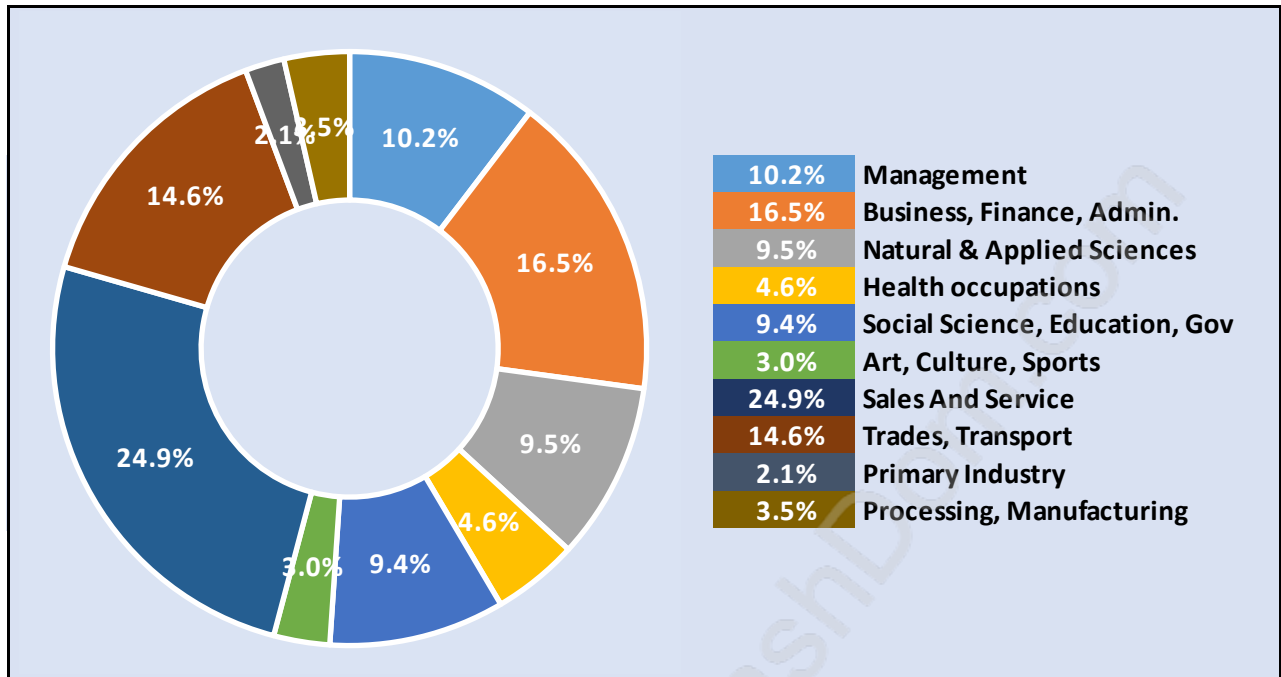

Population Trends in Ironwood

Population by Age in Ironwood

Population Age 15+ by Income Status in Ironwood

Total Population Age 15 - 5,113

Households by Income in Ironwood

Total Number of Households - 1,988 / Average Household Income - \$97,260

Families in Ironwood

Average Persons per Family - 3.4

Children at Home in Ironwood

Total Number of Children at Home - 2,048

Family Structure in Ironwood

Total Number of Families - 1,569 / Average Persons per Family - 3.4

Households by Household Size in Ironwood

Total Number of Households - 1,988

Dwellings in Ironwood

Population Age 15+ in Ironwood

Labour Force by Occupation in Ironwood

Labour Force Participation in Ironwood

Travel To Work in (from) Ironwood

Occupied Dwellings by Structure Type in Ironwood

Dominant Bulding Type - Houses

Private Dwellings by Period of Construction in Ironwood

Dominant Period of Construction - 1961-1980