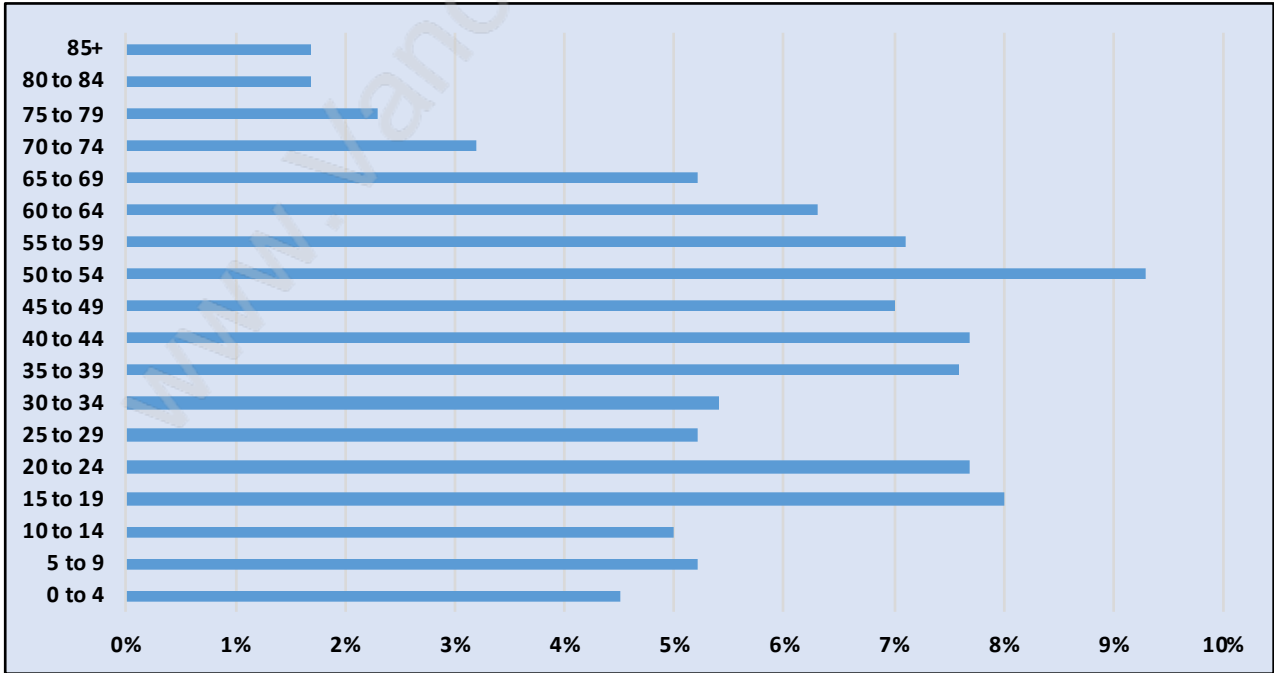

Population Trends in Ironwood

Population by Age in Ironwood

Population Age 15+ by Income Status in Ironwood

Total Population Age 15 - 5,113

Households by Income in Ironwood

Total Number of Households - 1,988 / Average Household Income - \$97,260

Families in Ironwood

Average Persons per Family - 3.4

Children at Home in Ironwood

Total Number of Children at Home - 2,048

Family Structure in Ironwood

Total Number of Families - 1,569 / Average Persons per Family - 3.4