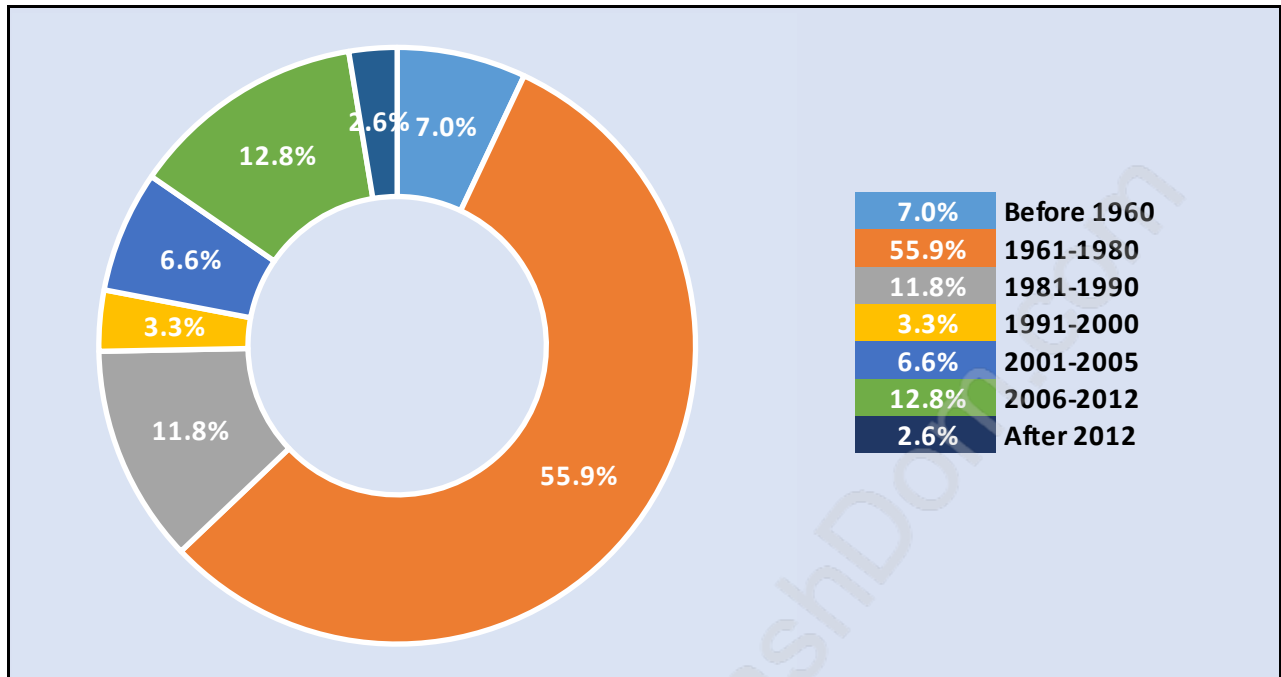

Population Trends in Ironwood

Population by Age in Ironwood

Population Age 15+ by Income Status in Ironwood

Total Population Age 15 - 5,113

Households by Income in Ironwood

Total Number of Households - 1,988 / Average Household Income - \$97,260

Families in Ironwood

Average Persons per Family - 3.4

Children at Home in Ironwood

Total Number of Children at Home - 2,048

Family Structure in Ironwood

Total Number of Families - 1,569 / Average Persons per Family - 3.4

Travel To Work in (from) Ironwood

Occupied Dwellings by Structure Type in Ironwood

Dominant Bulding Type - Houses

Private Dwellings by Period of Construction in Ironwood

Dominant Period of Construction - 1961-1980