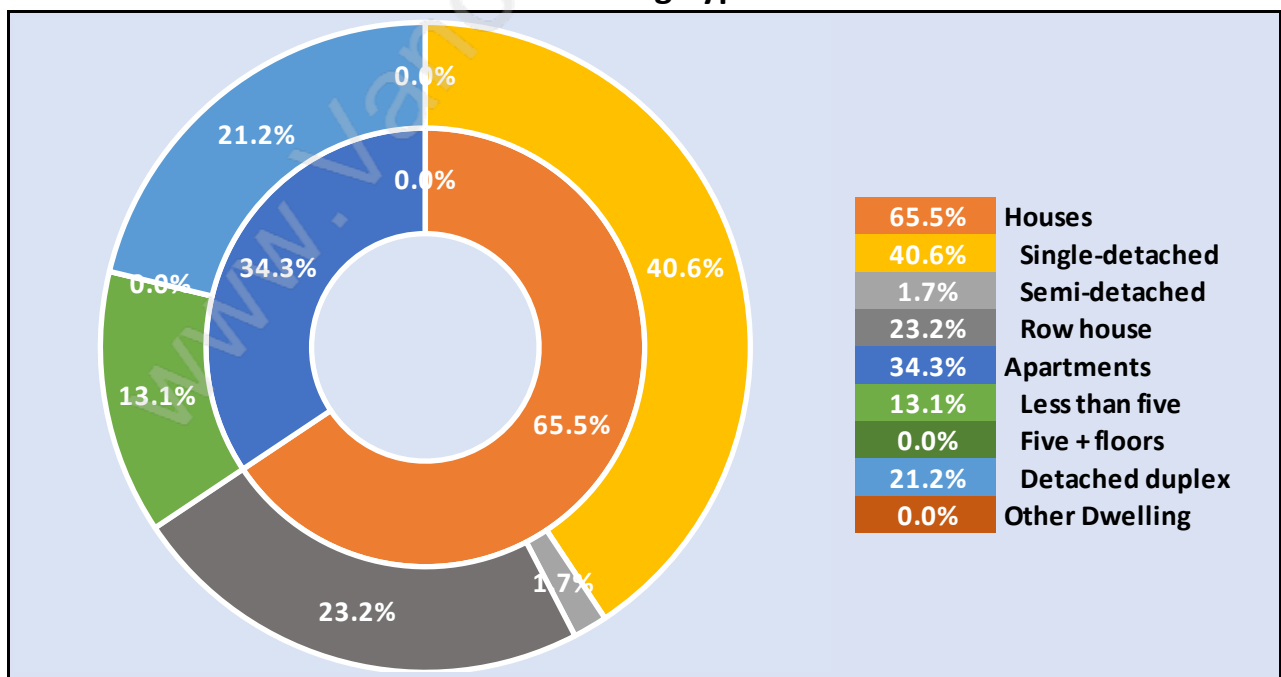

Population Trends in Ironwood

Population by Age in Ironwood

Population Age 15+ by Income Status in Ironwood

Total Population Age 15 - 5,113

Households by Income in Ironwood

Total Number of Households - 1,988 / Average Household Income - \$97,260

Families in Ironwood

Average Persons per Family - 3.4

Children at Home in Ironwood

Total Number of Children at Home - 2,048

Family Structure in Ironwood

Total Number of Families - 1,569 / Average Persons per Family - 3.4

Households by Household Size in Ironwood

Total Number of Households - 1,988

Dwellings in Ironwood

Population Age 15+ in Ironwood

Labour Force by Occupation in Ironwood

Labour Force Participation in Ironwood

Travel To Work in (from) Ironwood

Occupied Dwellings by Structure Type in Ironwood

Dominant Bulding Type - Houses

Private Dwellings by Period of Construction in Ironwood

Dominant Period of Construction - 1961-1980