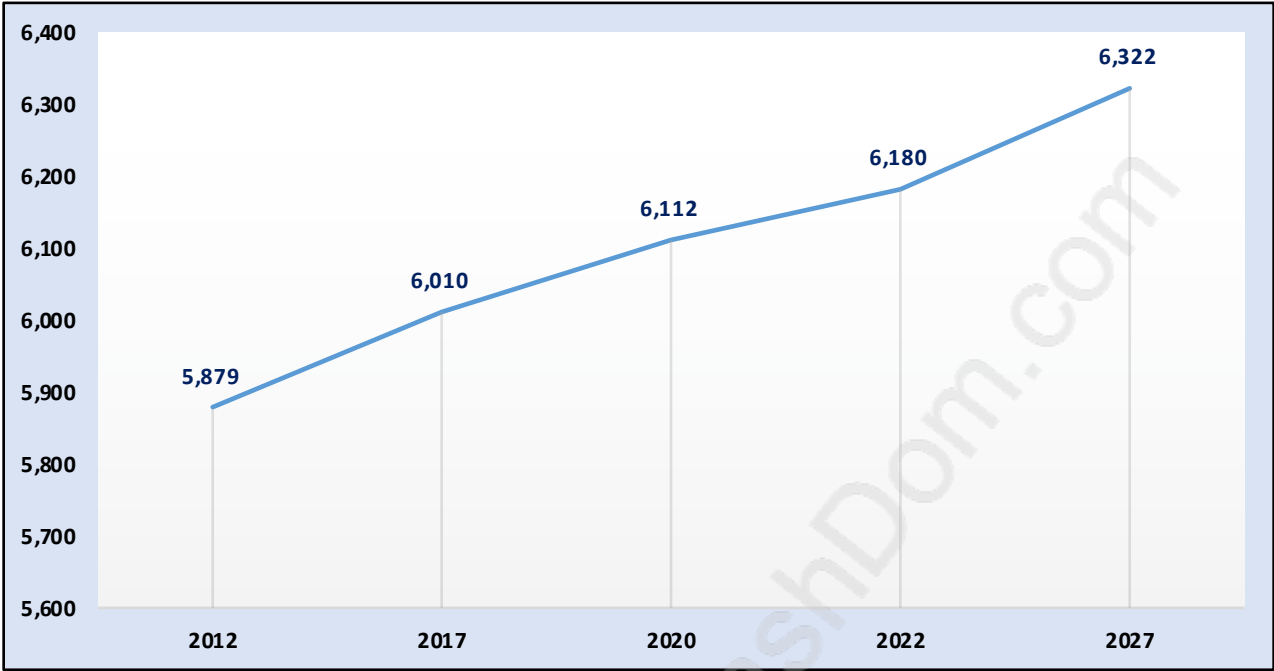

Population Trends in Ironwood

Population by Age in Ironwood

Population Age 15+ by Income Status in Ironwood

Total Population Age 15 - 5,113

Households by Income in Ironwood

Total Number of Households - 1,988 / Average Household Income - \$97,260

Families in Ironwood

Average Persons per Family - 3.4

Children at Home in Ironwood

Total Number of Children at Home - 2,048

Family Structure in Ironwood

Total Number of Families - 1,569 / Average Persons per Family - 3.4