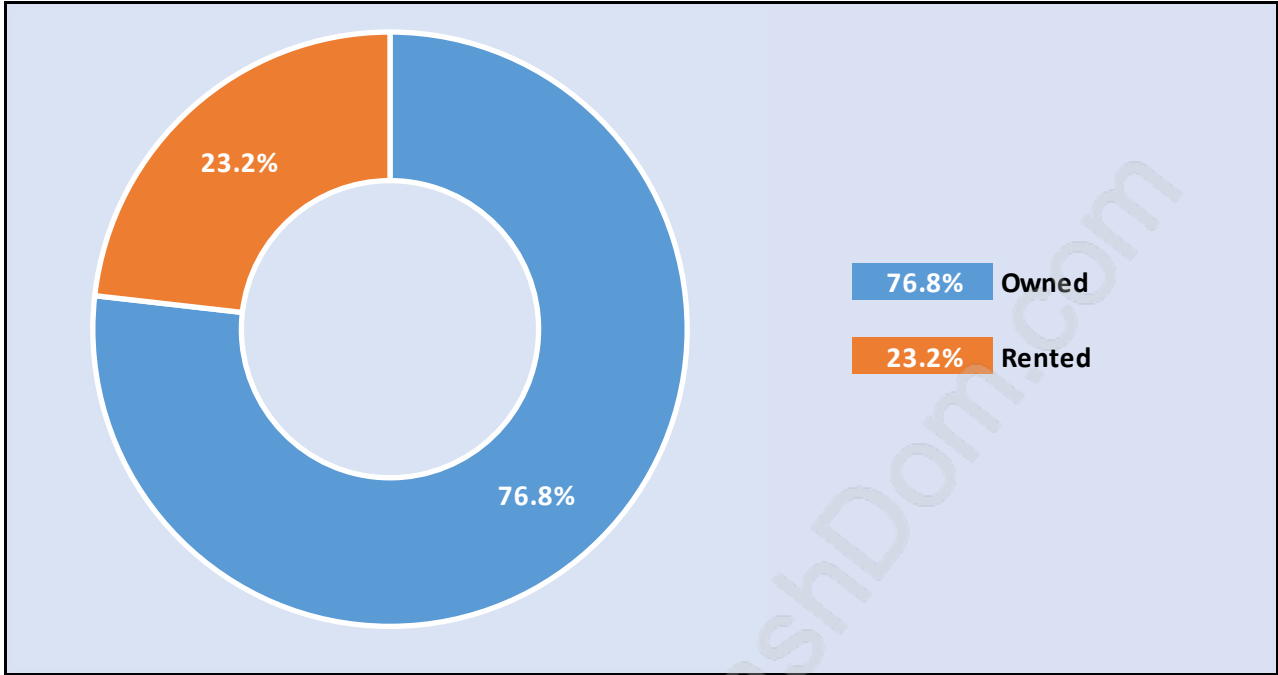

Population Trends in Ironwood

Population by Age in Ironwood

Population Age 15+ by Income Status in Ironwood

Total Population Age 15 - 5,113

Households by Income in Ironwood

Total Number of Households - 1,988 / Average Household Income - \$97,260

Families in Ironwood

Average Persons per Family - 3.4

Children at Home in Ironwood

Total Number of Children at Home - 2,048

Family Structure in Ironwood

Total Number of Families - 1,569 / Average Persons per Family - 3.4

Households by Household Size in Ironwood

Total Number of Households - 1,988

Dwellings in Ironwood

Population Age 15+ in Ironwood

Labour Force by Occupation in Ironwood

Labour Force Participation in Ironwood