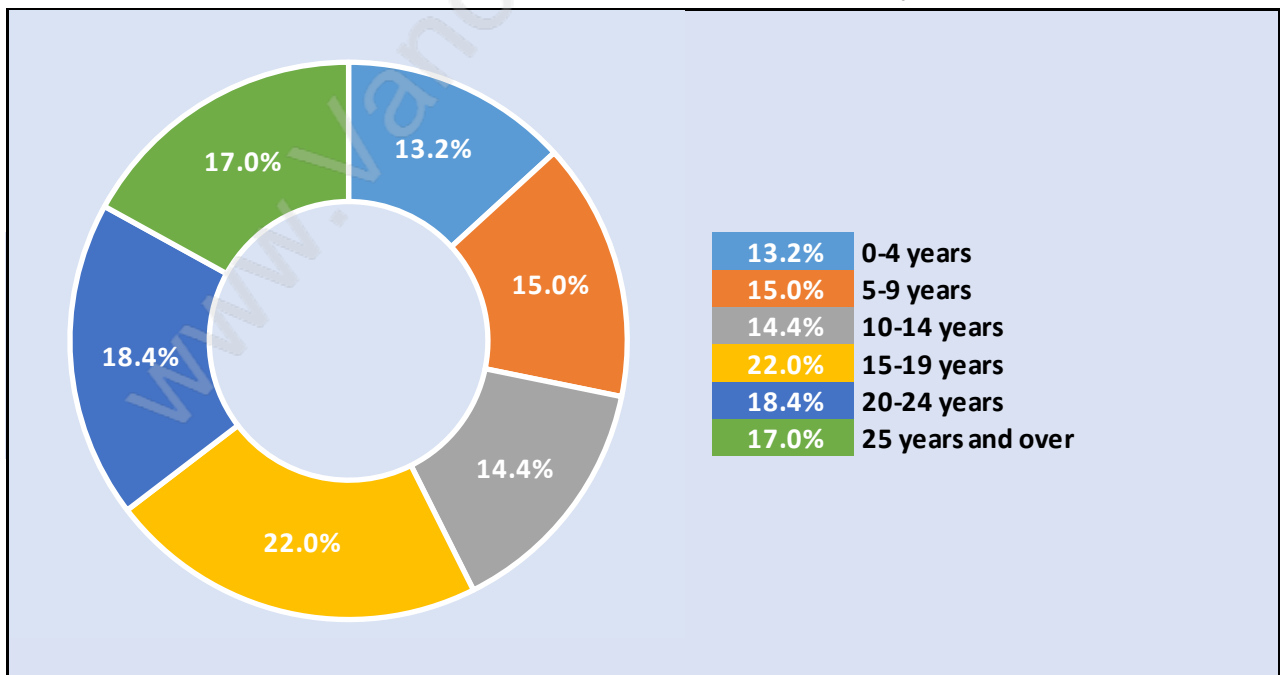

Population Trends in Ironwood

Population by Age in Ironwood

Population Age 15+ by Income Status in Ironwood

Total Population Age 15 - 5,113

Households by Income in Ironwood

Total Number of Households - 1,988 / Average Household Income - \$97,260

Families in Ironwood

Average Persons per Family - 3.4

Children at Home in Ironwood

Total Number of Children at Home - 2,048

Family Structure in Ironwood

Total Number of Families - 1,569 / Average Persons per Family - 3.4