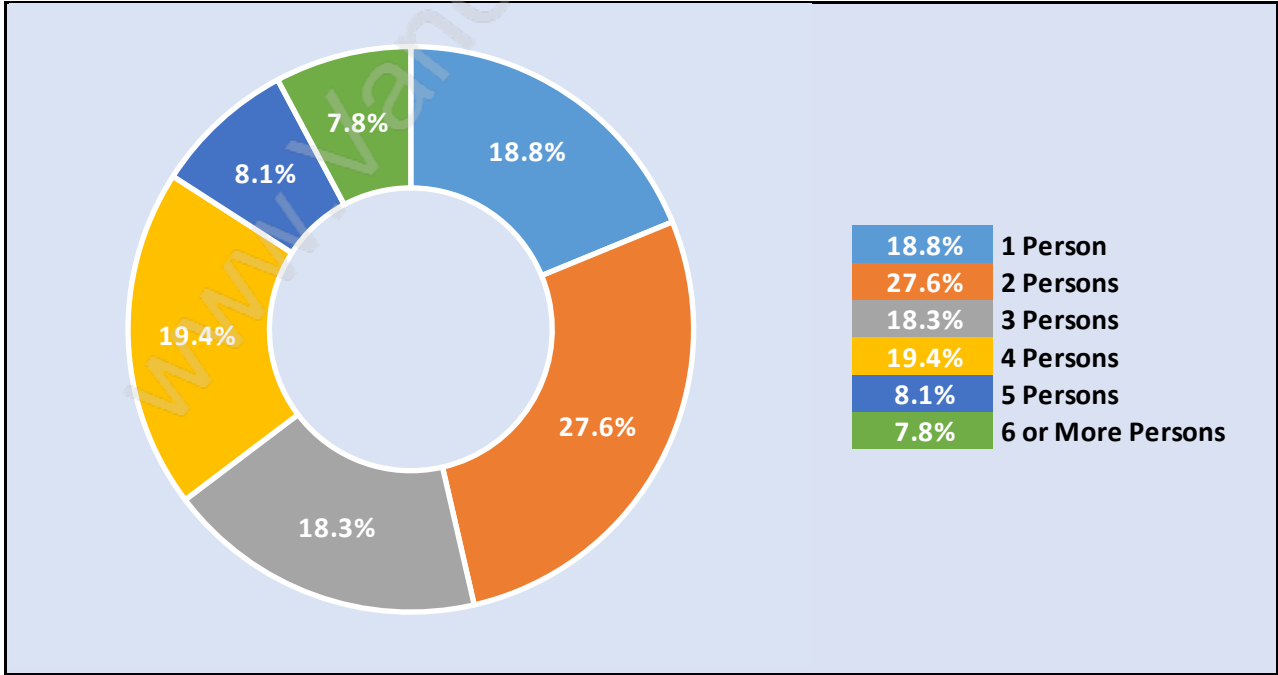

Population Trends in Ironwood

Population by Age in Ironwood

Population Age 15+ by Income Status in Ironwood

Total Population Age 15 - 5,113

Households by Income in Ironwood

Total Number of Households - 1,988 / Average Household Income - \$97,260

Families in Ironwood

Average Persons per Family - 3.4

Children at Home in Ironwood

Total Number of Children at Home - 2,048

Family Structure in Ironwood

Total Number of Families - 1,569 / Average Persons per Family - 3.4

Households by Household Size in Ironwood

Total Number of Households - 1,988

Dwellings in Ironwood

Population Age 15+ in Ironwood

Labour Force by Occupation in Ironwood

Labour Force Participation in Ironwood