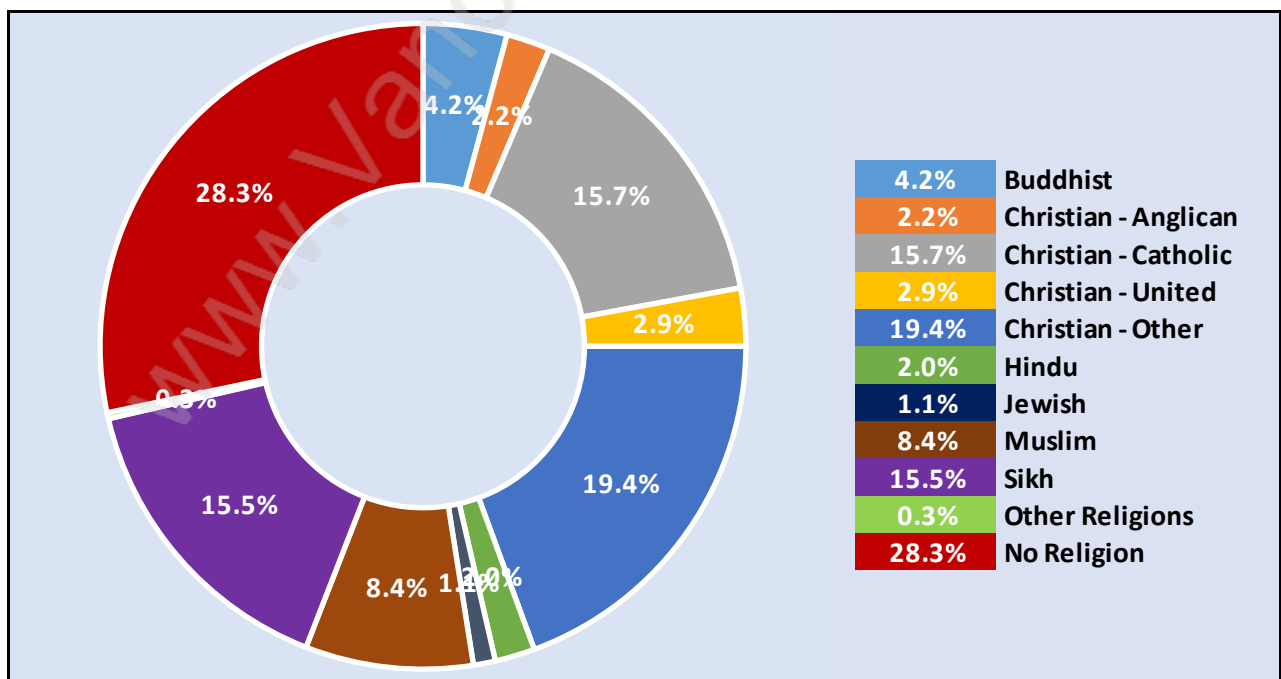

Population by Religion in Ironwood