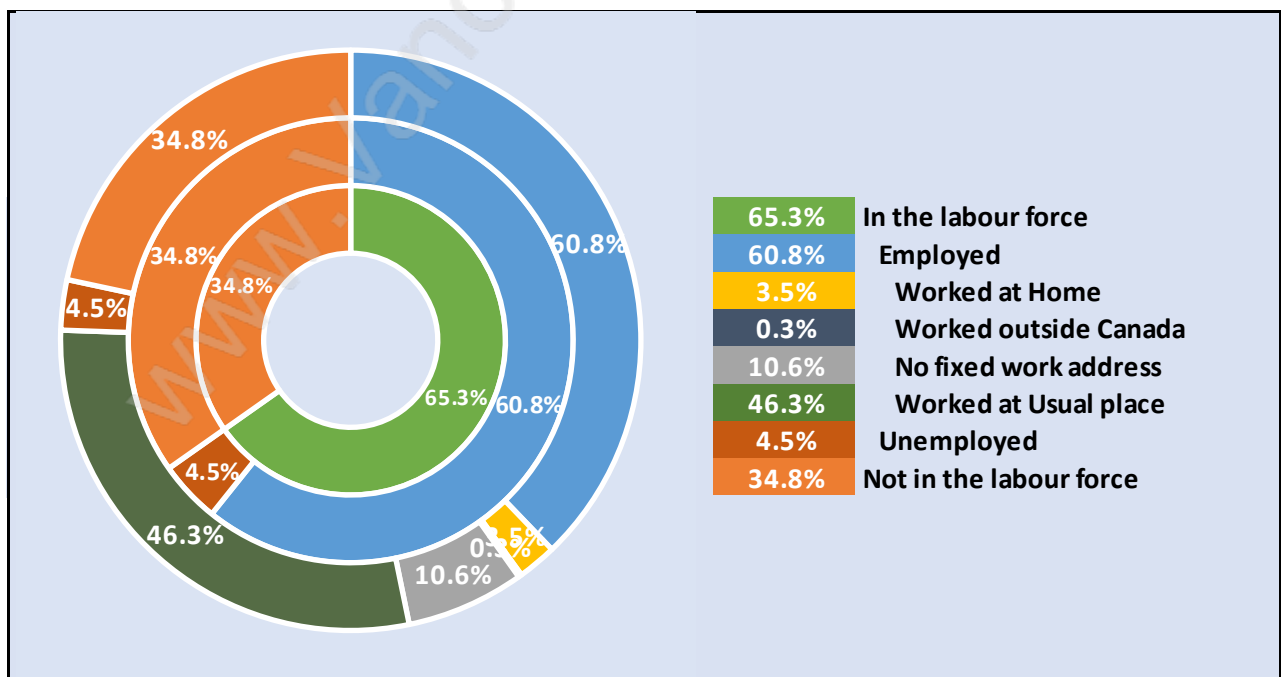

Population Trends in Ironwood

Population by Age in Ironwood

Population Age 15+ by Income Status in Ironwood

Total Population Age 15 - 5,113

Households by Income in Ironwood

Total Number of Households - 1,988 / Average Household Income - \$97,260

Families in Ironwood

Average Persons per Family - 3.4

Children at Home in Ironwood

Total Number of Children at Home - 2,048

Family Structure in Ironwood

Total Number of Families - 1,569 / Average Persons per Family - 3.4

Households by Household Size in Ironwood

Total Number of Households - 1,988

Dwellings in Ironwood

Population Age 15+ in Ironwood

Labour Force by Occupation in Ironwood

Labour Force Participation in Ironwood

Travel To Work in (from) Ironwood

Occupied Dwellings by Structure Type in Ironwood

Dominant Bulding Type - Houses

Private Dwellings by Period of Construction in Ironwood

Dominant Period of Construction - 1961-1980