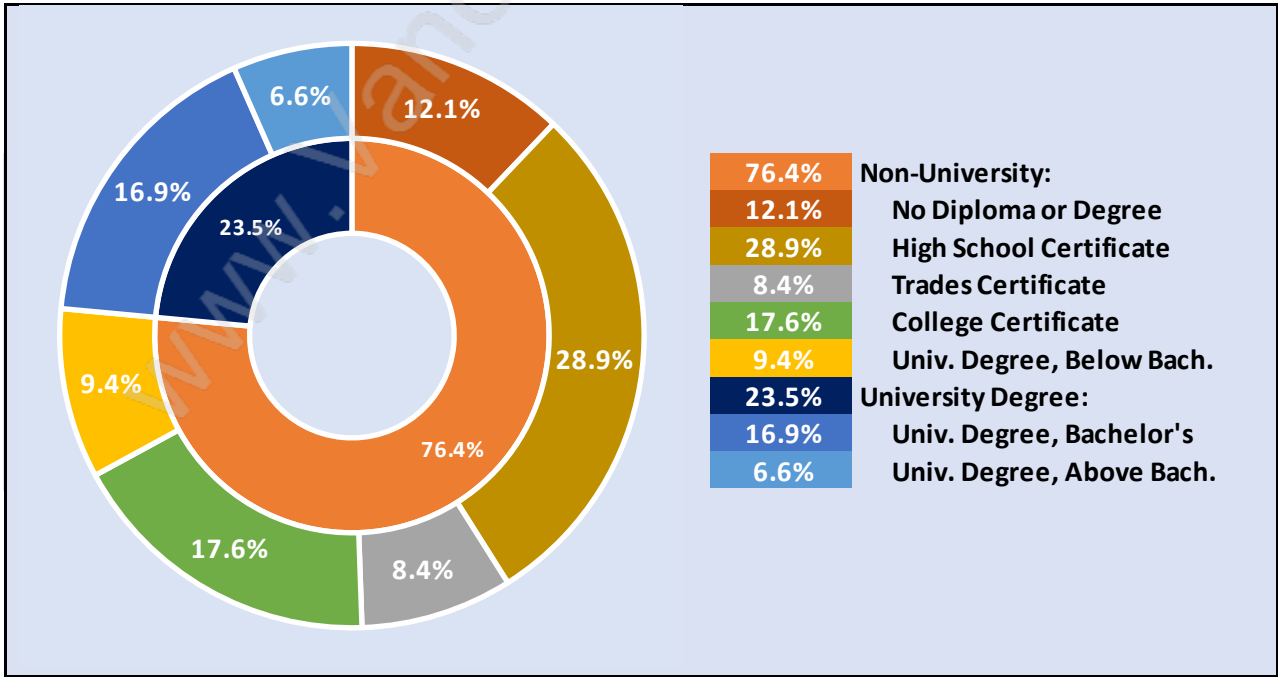

Population Trends in Ironwood

Population by Age in Ironwood

Population Age 15+ by Income Status in Ironwood

Total Population Age 15 - 5,113

Households by Income in Ironwood

Total Number of Households - 1,988 / Average Household Income - \$97,260

Families in Ironwood

Average Persons per Family - 3.4

Children at Home in Ironwood

Total Number of Children at Home - 2,048

Family Structure in Ironwood

Total Number of Families - 1,569 / Average Persons per Family - 3.4

Households by Household Size in Ironwood

Total Number of Households - 1,988

Dwellings in Ironwood

Population Age 15+ in Ironwood

Labour Force by Occupation in Ironwood

Labour Force Participation in Ironwood

Travel To Work in (from) Ironwood

Occupied Dwellings by Structure Type in Ironwood

Dominant Bulding Type - Houses

Private Dwellings by Period of Construction in Ironwood

Dominant Period of Construction - 1961-1980