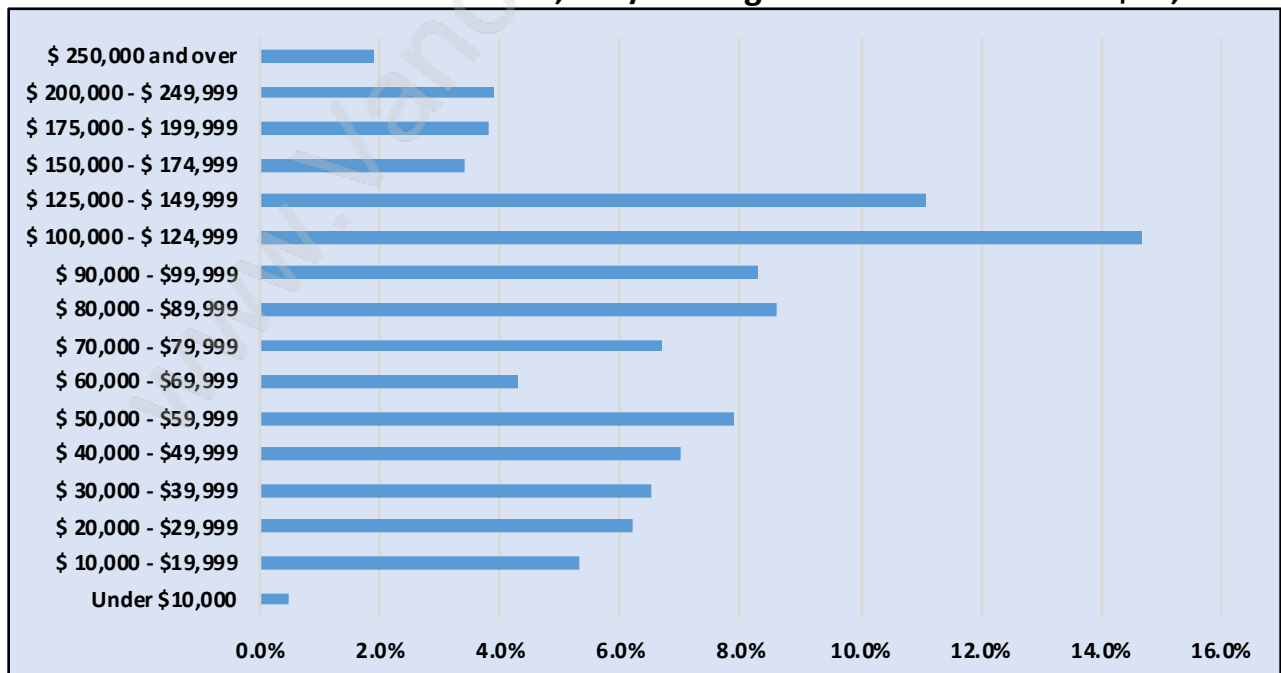

Population Trends in Ironwood

Population by Age in Ironwood

Population Age 15+ by Income Status in Ironwood

Total Population Age 15 - 5,113

Households by Income in Ironwood

Total Number of Households - 1,988 / Average Household Income - \$97,260

Families in Ironwood

Average Persons per Family - 3.4

Children at Home in Ironwood

Total Number of Children at Home - 2,048

Family Structure in Ironwood

Total Number of Families - 1,569 / Average Persons per Family - 3.4