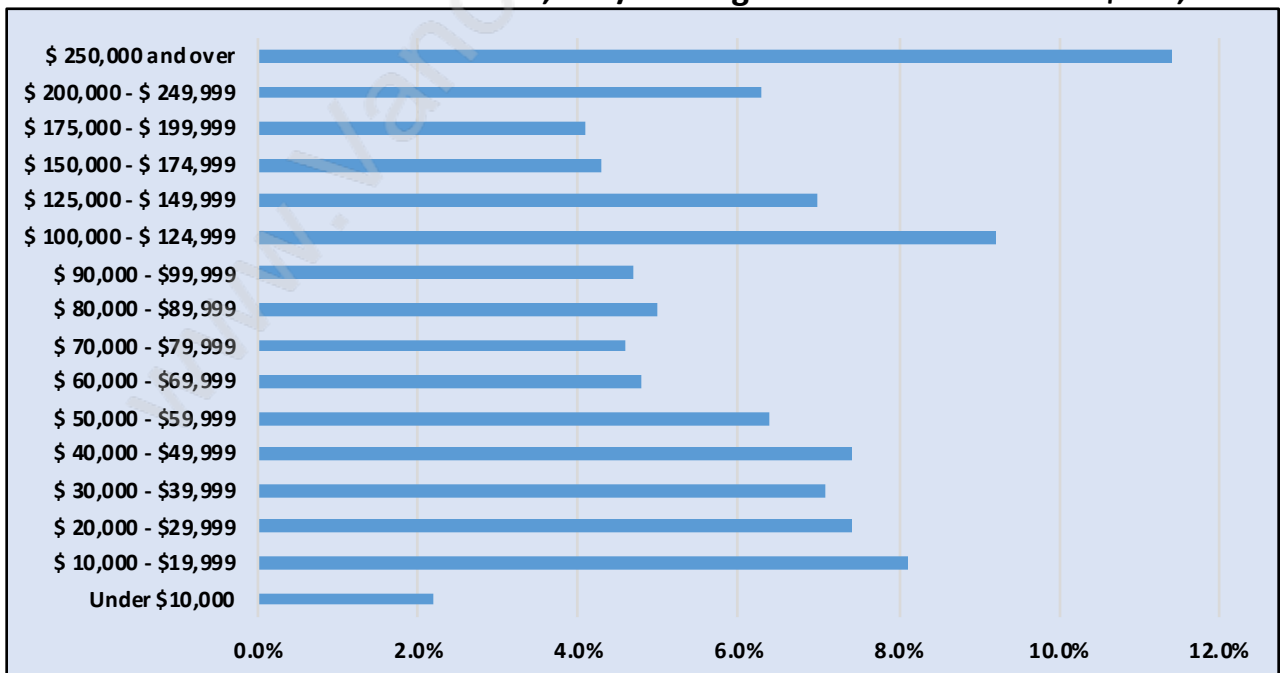

Kerrisdale

Population Trends in Kerrisdale

Population by Age in Kerrisdale

Population Age 15+ by Income Status in Kerrisdale

Total Population Age 15 - 12,451

Households by Income in Kerrisdale

Total Number of Households - 6,104 / Average Household Income - \$133,893

Families in Kerrisdale

Average Persons per Family - 3

Children at Home in Kerrisdale

Total Number of Children at Home - 3,816

Family Structure in Kerrisdale

Total Number of Families - 3,531 / Average Persons per Family - 3.