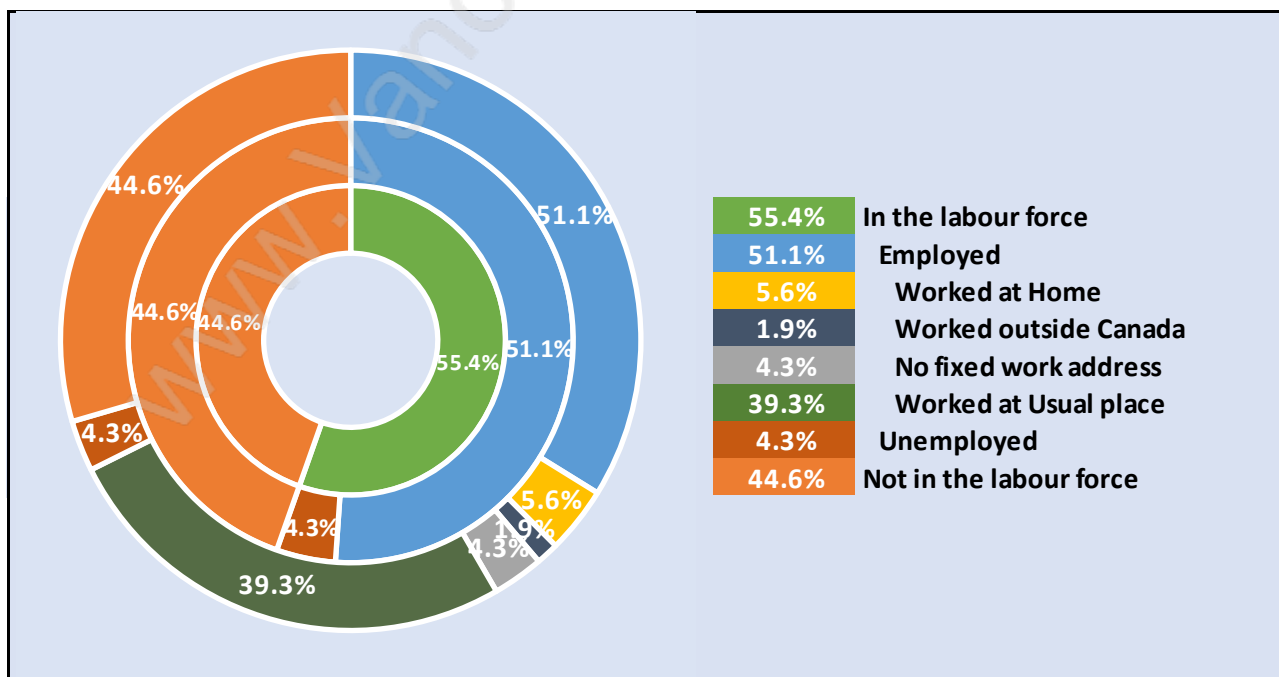

Households by Household Size in Kerrisdale

Total Number of Households - 6,104

Dwellings in Kerrisdale

Population Age 15+ in Kerrisdale

Labour Force by Occupation in Kerrisdale

Labour Force Participation in Kerrisdale