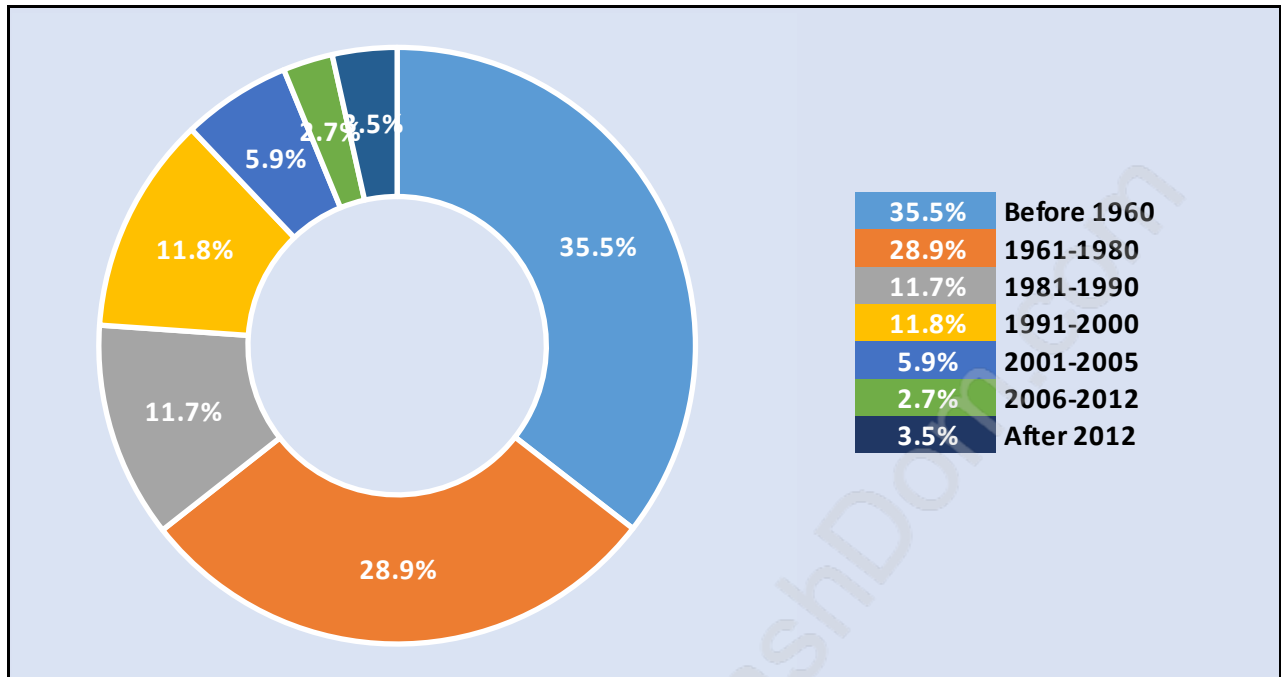

Kerrisdale

Population Trends in Kerrisdale

Population by Age in Kerrisdale

Population Age 15+ by Income Status in Kerrisdale

Total Population Age 15 - 12,451

Households by Income in Kerrisdale

Total Number of Households - 6,104 / Average Household Income - \$133,893

Travel To Work in (from) Kerrisdale

Occupied Dwellings by Structure Type in Kerrisdale

Dominant Bulding Type - Apartment, building low and high rise

Private Dwellings by Period of Construction in Kerrisdale

Dominant Period of Construction - Before 1960

Population by Religion in Kerrisdale

Population by Home Languages in Kerrisdale