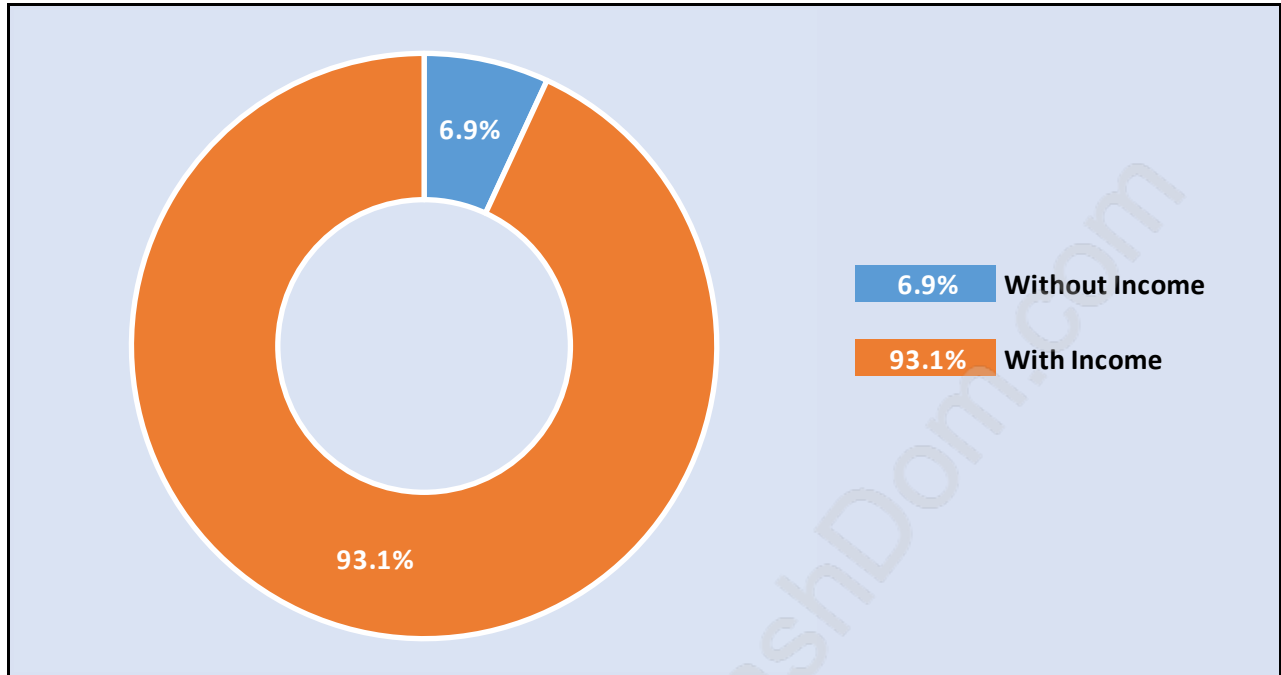

Kerrisdale

Population Trends in Kerrisdale

Population by Age in Kerrisdale

Population Age 15+ by Income Status in Kerrisdale

Total Population Age 15 - 12,451

Households by Income in Kerrisdale

Total Number of Households - 6,104 / Average Household Income - \$133,893

Families in Kerrisdale

Average Persons per Family - 3

Children at Home in Kerrisdale

Total Number of Children at Home - 3,816

Family Structure in Kerrisdale

Total Number of Families - 3,531 / Average Persons per Family - 3.