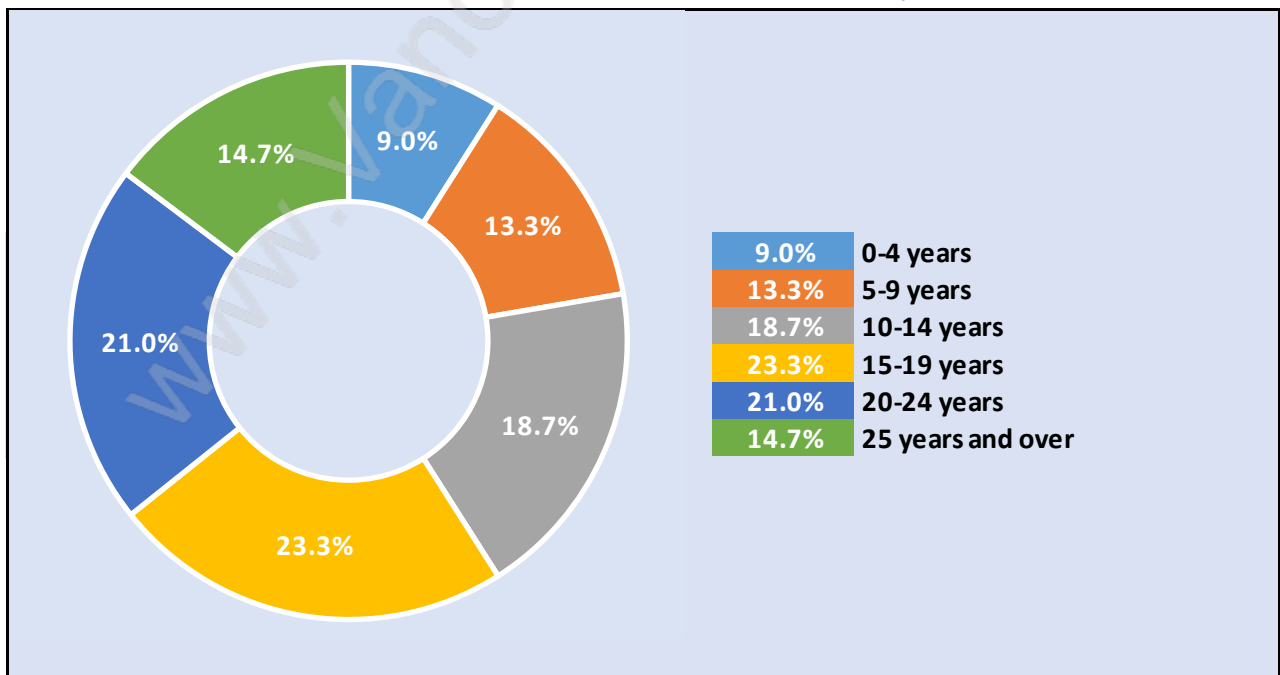

Kerrisdale

Population Trends in Kerrisdale

Population by Age in Kerrisdale

Population Age 15+ by Income Status in Kerrisdale

Total Population Age 15 - 12,451

Households by Income in Kerrisdale

Total Number of Households - 6,104 / Average Household Income - \$133,893

Families in Kerrisdale

Average Persons per Family - 3

Children at Home in Kerrisdale

Total Number of Children at Home - 3,816

Family Structure in Kerrisdale

Total Number of Families - 3,531 / Average Persons per Family - 3.