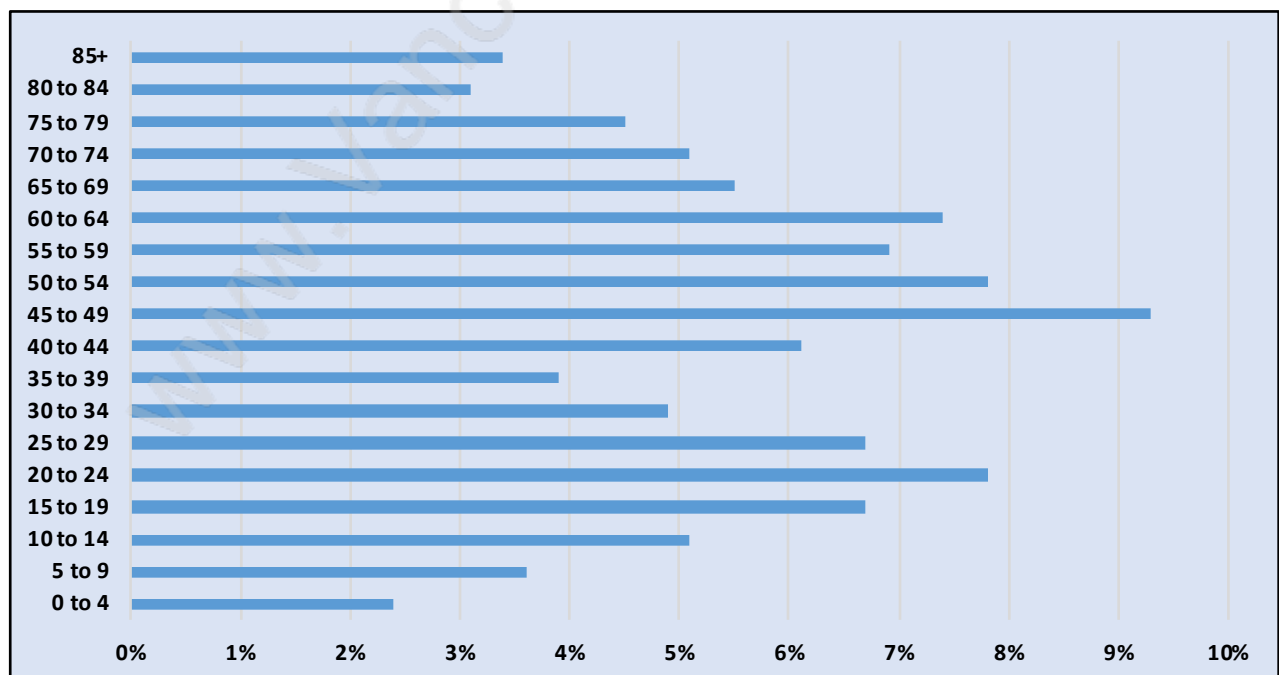

Kerrisdale

Population Trends in Kerrisdale

Population by Age in Kerrisdale

Population Age 15+ by Income Status in Kerrisdale

Total Population Age 15 - 12,451

Households by Income in Kerrisdale

Total Number of Households - 6,104 / Average Household Income - \$133,893

Families in Kerrisdale

Average Persons per Family - 3

Children at Home in Kerrisdale

Total Number of Children at Home - 3,816

Family Structure in Kerrisdale

Total Number of Families - 3,531 / Average Persons per Family - 3.