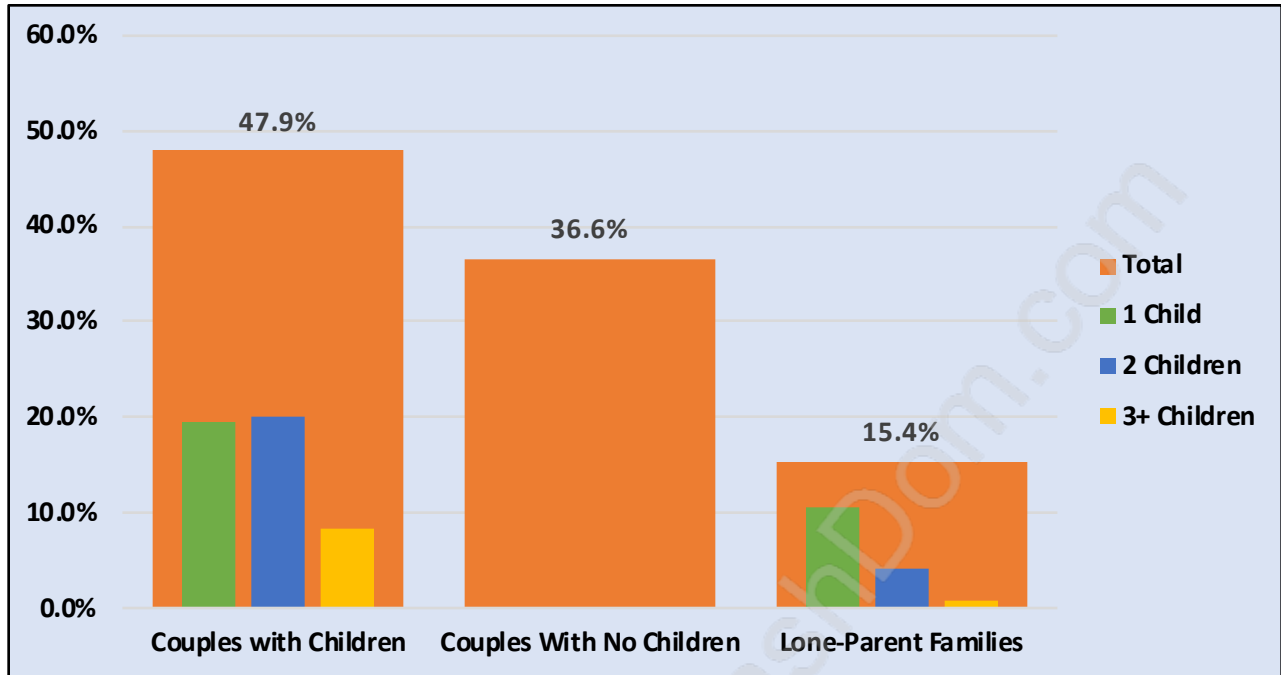

Kerrisdale

Population Trends in Kerrisdale

Population by Age in Kerrisdale

Population Age 15+ by Income Status in Kerrisdale

Total Population Age 15 - 12,451

Households by Income in Kerrisdale

Total Number of Households - 6,104 / Average Household Income - \$133,893

Families in Kerrisdale

Average Persons per Family - 3

Children at Home in Kerrisdale

Total Number of Children at Home - 3,816

Family Structure in Kerrisdale

Total Number of Families - 3,531 / Average Persons per Family - 3.