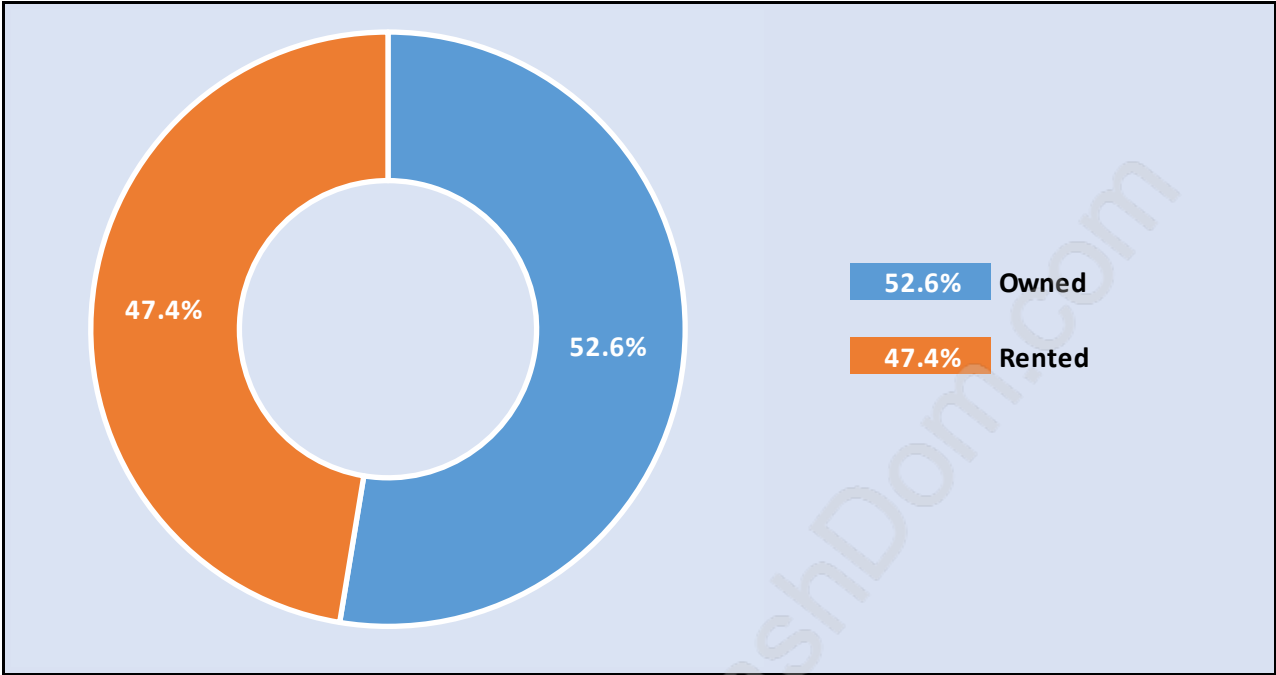

Dwellings in Kerrisdale