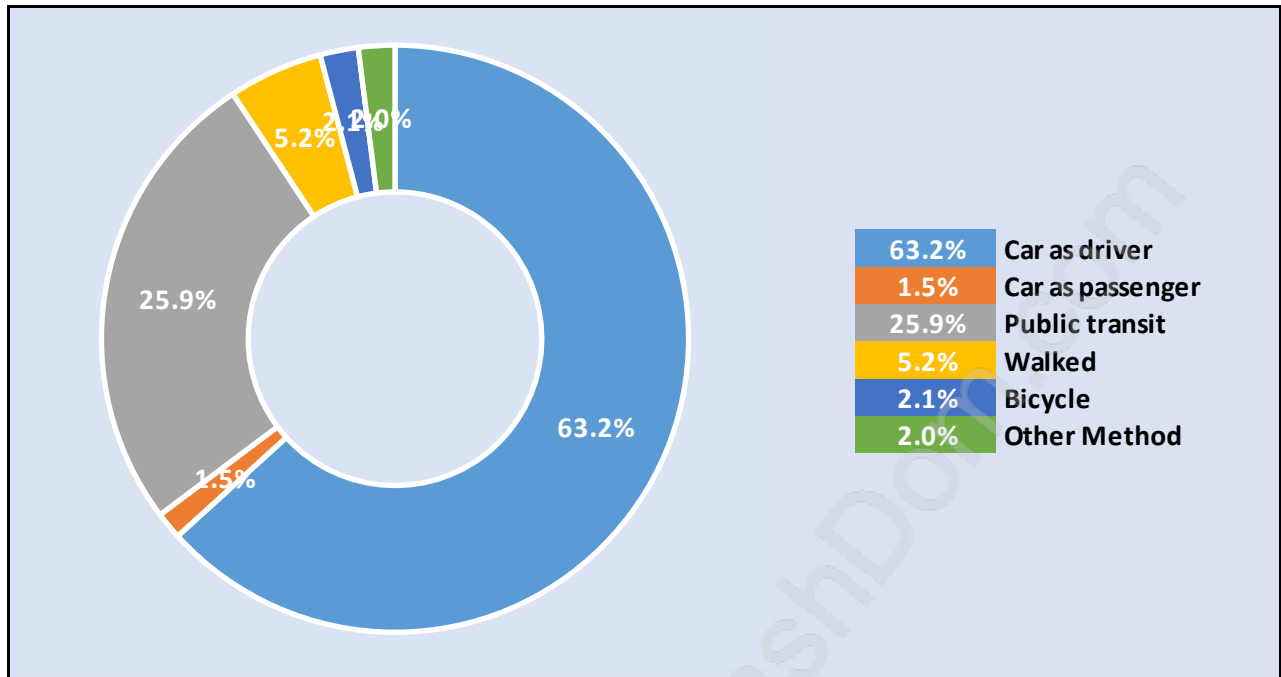

Travel To Work in (from) Kerrisdale