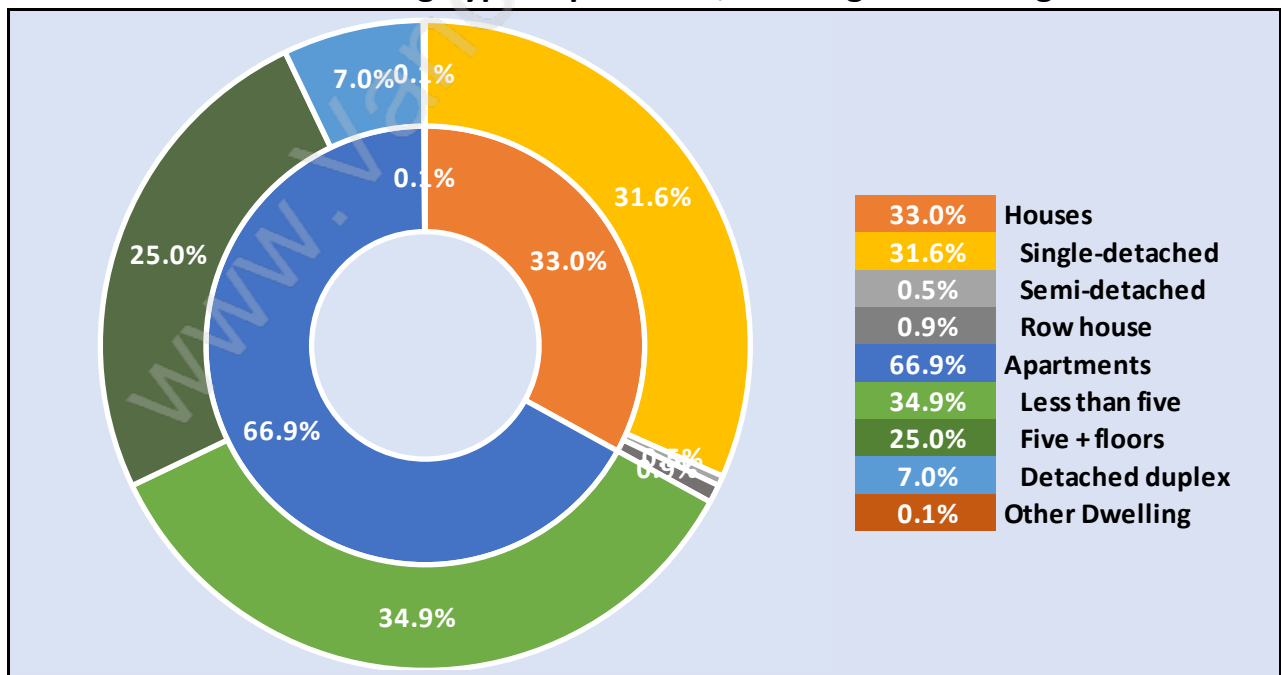

Occupied Dwellings by Structure Type in Kerrisdale

Dominant Bulding Type - Apartment, building low and high rise