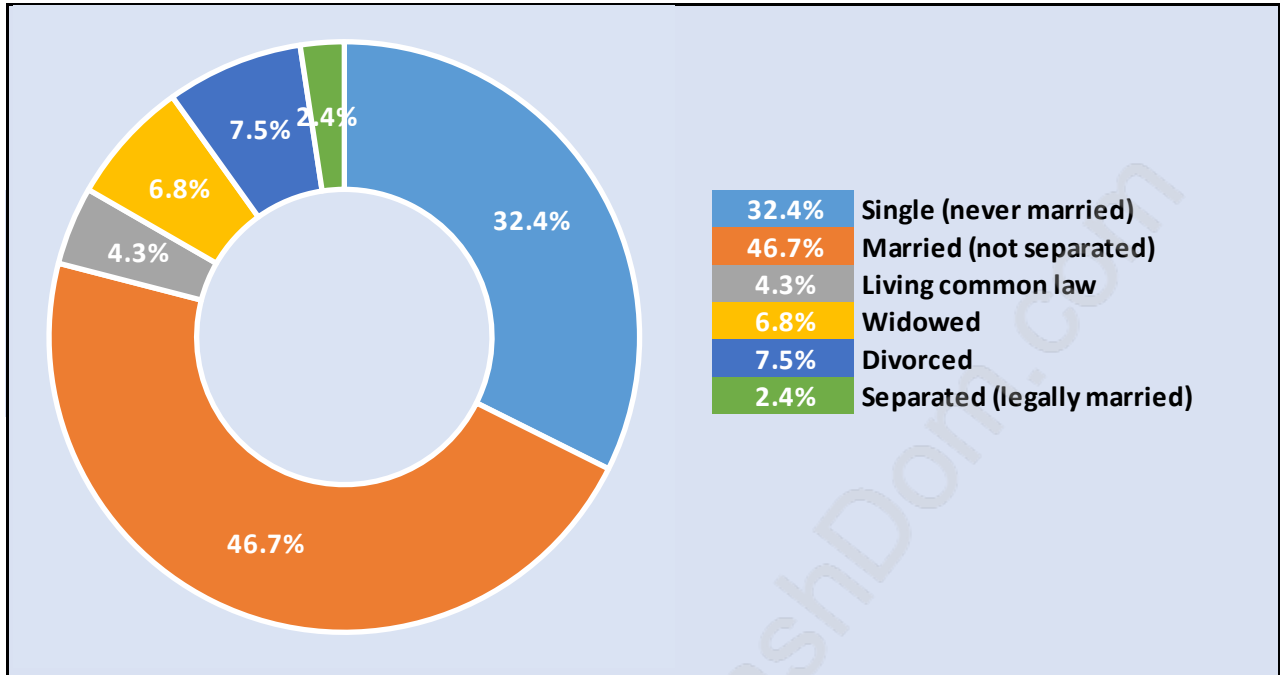

Kerrisdale

Population Trends in Kerrisdale

Population by Age in Kerrisdale

Population Age 15+ by Income Status in Kerrisdale

Total Population Age 15 - 12,451

Households by Income in Kerrisdale

Total Number of Households - 6,104 / Average Household Income - \$133,893

Families in Kerrisdale

Average Persons per Family - 3

Children at Home in Kerrisdale

Total Number of Children at Home - 3,816

Family Structure in Kerrisdale

Total Number of Families - 3,531 / Average Persons per Family - 3.