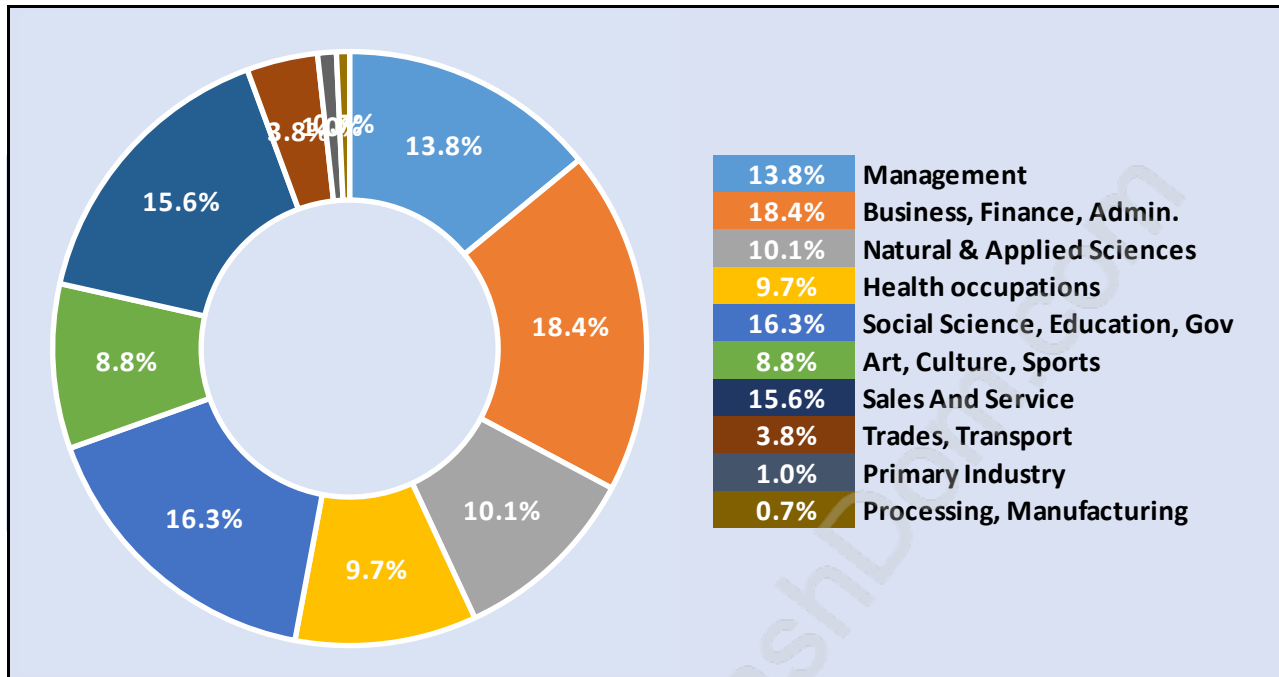

Households by Household Size in Kerrisdale

Total Number of Households - 6,104

Dwellings in Kerrisdale

Population Age 15+ in Kerrisdale

Labour Force by Occupation in Kerrisdale

Labour Force Participation in Kerrisdale