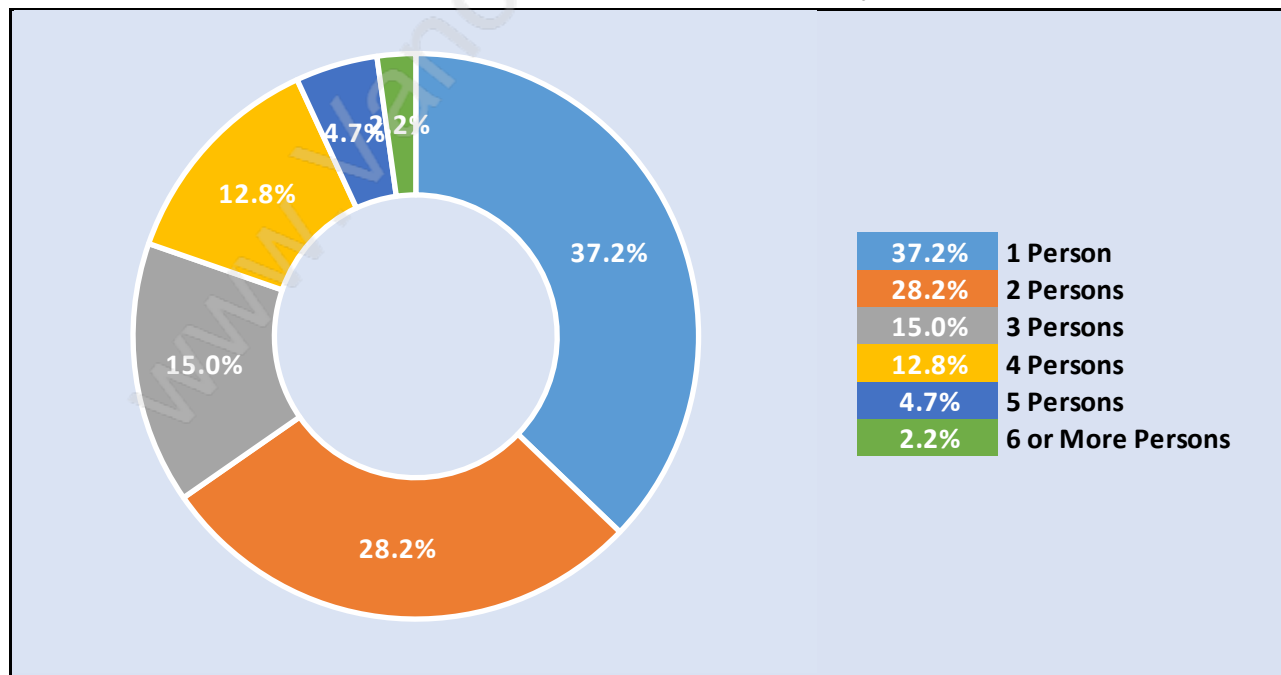

Kerrisdale

Population Trends in Kerrisdale

Population by Age in Kerrisdale

Population Age 15+ by Income Status in Kerrisdale

Total Population Age 15 - 12,451

Households by Income in Kerrisdale

Total Number of Households - 6,104 / Average Household Income - \$133,893

Families in Kerrisdale

Average Persons per Family - 3

Children at Home in Kerrisdale

Total Number of Children at Home - 3,816

Family Structure in Kerrisdale

Total Number of Families - 3,531 / Average Persons per Family - 3.

Households by Household Size in Kerrisdale

Total Number of Households - 6,104

Dwellings in Kerrisdale

Population Age 15+ in Kerrisdale

Labour Force by Occupation in Kerrisdale

Labour Force Participation in Kerrisdale