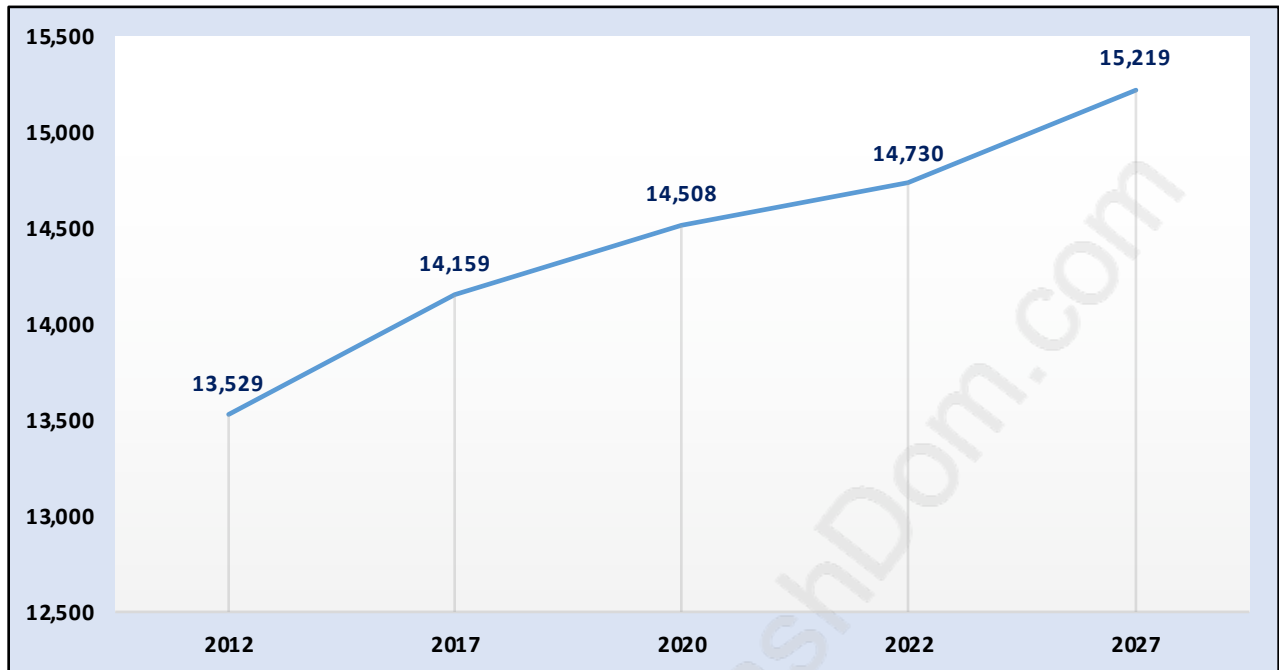

Kerrisdale

Population Trends in Kerrisdale

Population by Age in Kerrisdale

Population Age 15+ by Income Status in Kerrisdale

Total Population Age 15 - 12,451

Households by Income in Kerrisdale

Total Number of Households - 6,104 / Average Household Income - \$133,893

Families in Kerrisdale

Average Persons per Family - 3

Children at Home in Kerrisdale

Total Number of Children at Home - 3,816

Family Structure in Kerrisdale

Total Number of Families - 3,531 / Average Persons per Family - 3.