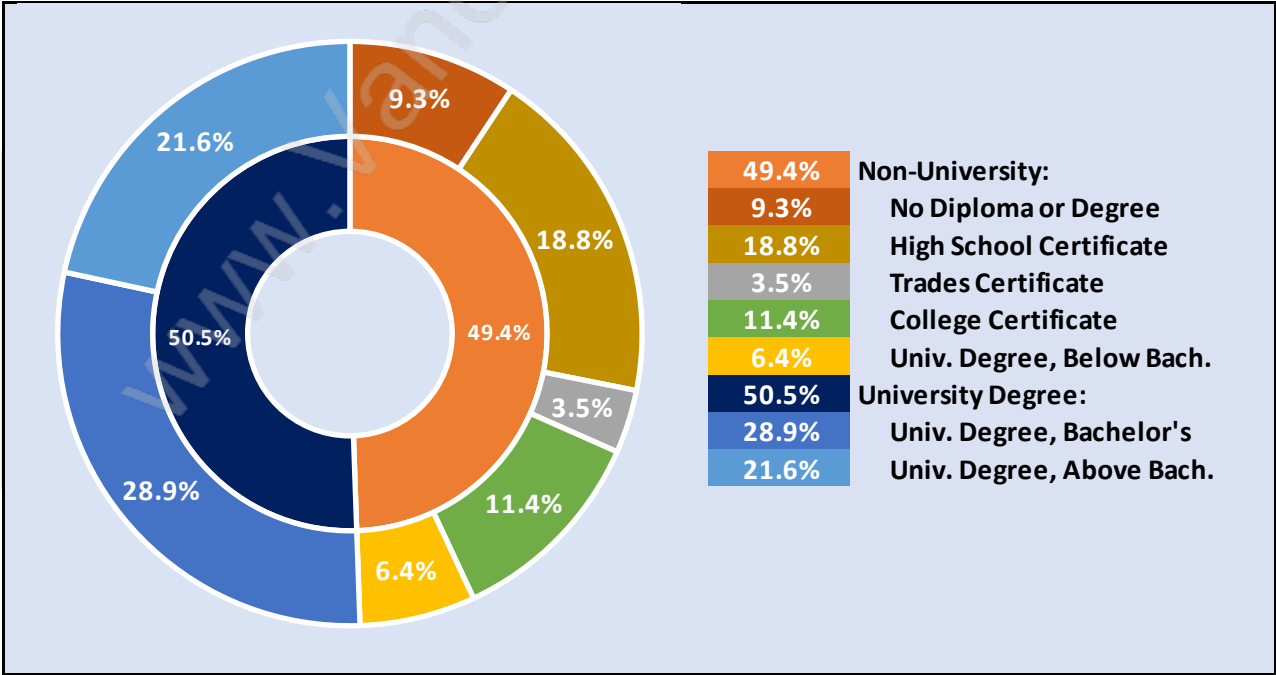

Kerrisdale

Population Trends in Kerrisdale

Population by Age in Kerrisdale

Population Age 15+ by Income Status in Kerrisdale

Total Population Age 15 - 12,451

Households by Income in Kerrisdale

Total Number of Households - 6,104 / Average Household Income - \$133,893

Households by Household Size in Kerrisdale

Total Number of Households - 6,104

Dwellings in Kerrisdale

Population Age 15+ in Kerrisdale

Labour Force by Occupation in Kerrisdale

Labour Force Participation in Kerrisdale