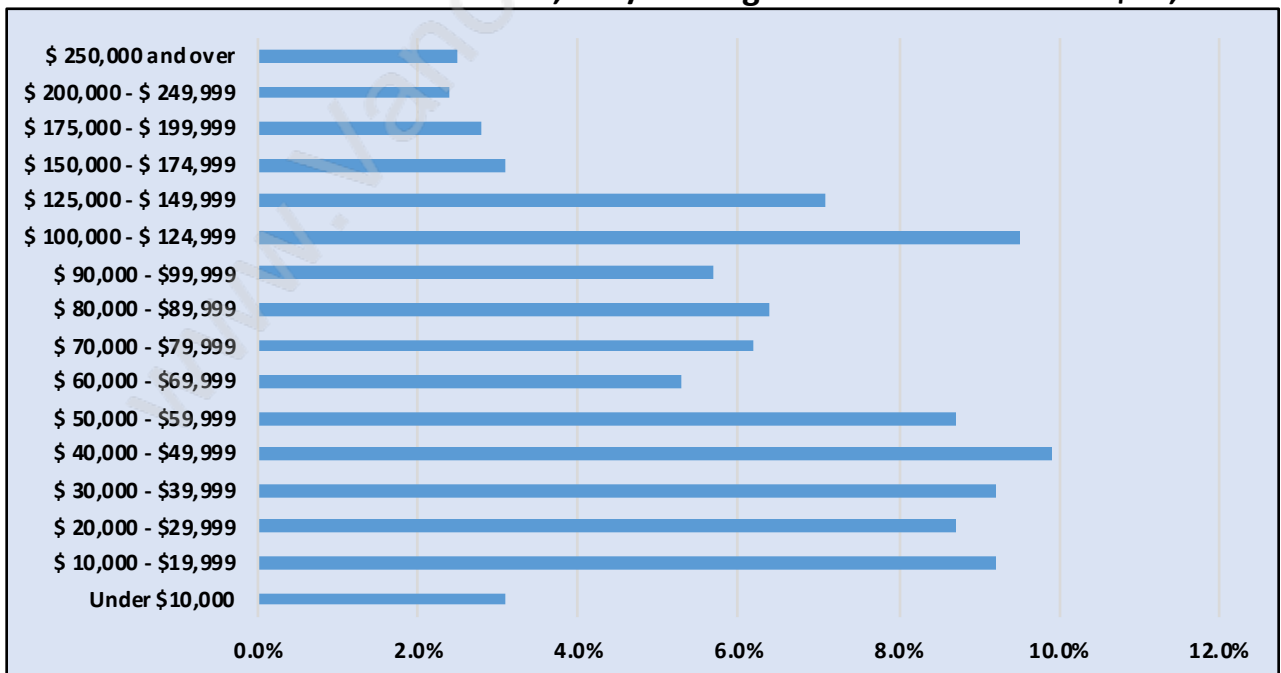

Killarney

Population Trends in Killarney

Population by Age in Killarney

Population Age 15+ by Income Status in Killarney

Total Population Age 15 - 27,057

Households by Income in Killarney

Total Number of Households - 9,759 / Average Household Income - \$83,850

Families in Killarney

Average Persons per Family - 3.3

Children at Home in Killarney

Total Number of Children at Home - 10,199

Family Structure in Killarney

Total Number of Families - 7,603 / Average Persons per Family - 3.3