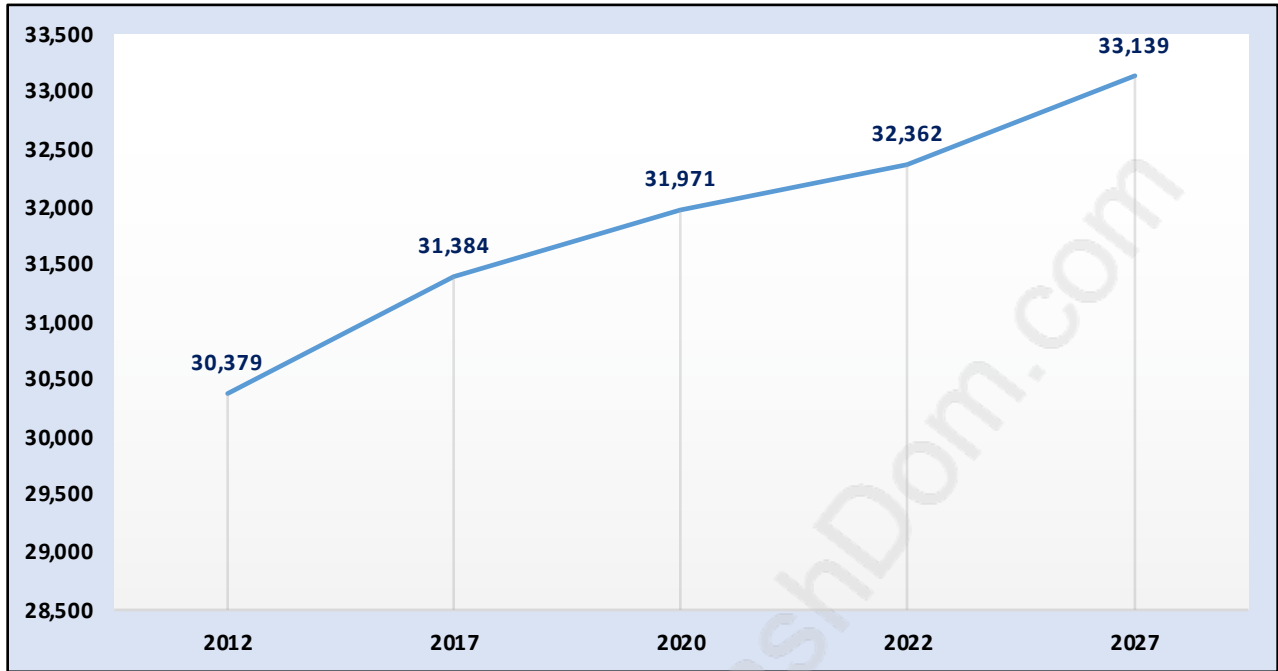

Killarney

Population Trends in Killarney

Population by Age in Killarney

Population Age 15+ by Income Status in Killarney

Total Population Age 15 - 27,057

Households by Income in Killarney

Total Number of Households - 9,759 / Average Household Income - \$83,850

Families in Killarney

Average Persons per Family - 3.3

Children at Home in Killarney

Total Number of Children at Home - 10,199

Family Structure in Killarney

Total Number of Families - 7,603 / Average Persons per Family - 3.3