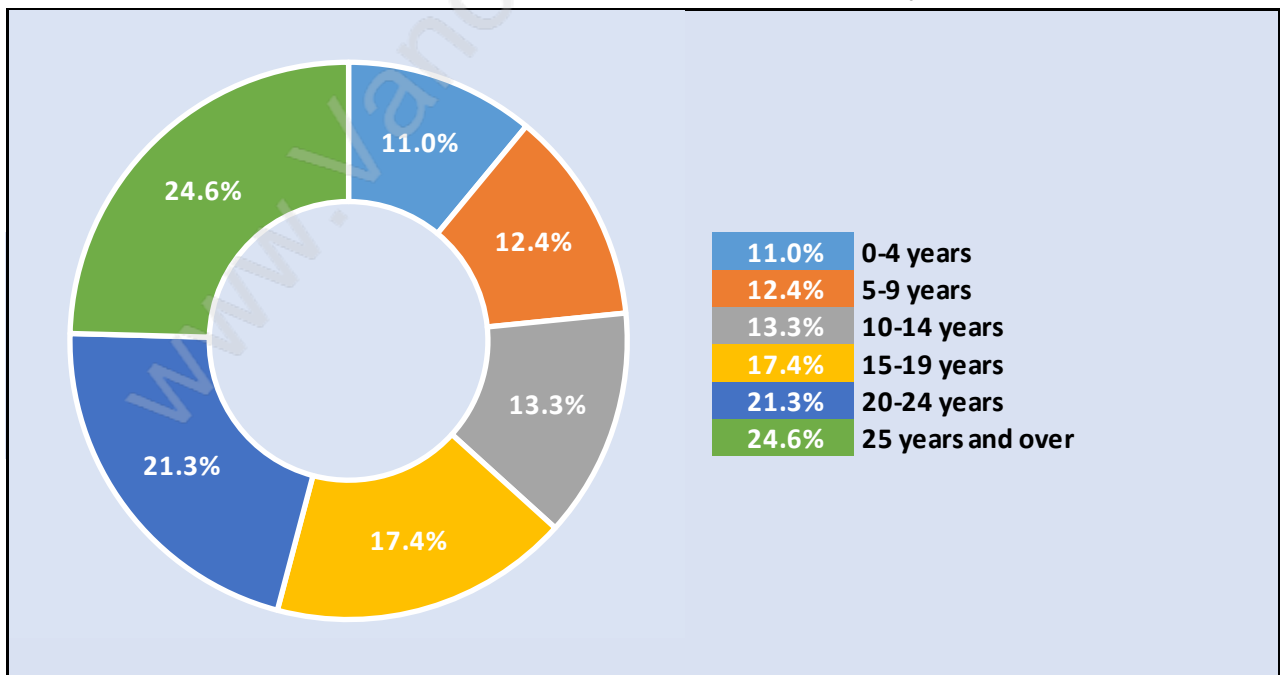

Killarney

Population Trends in Killarney

Population by Age in Killarney

Population Age 15+ by Income Status in Killarney

Total Population Age 15 - 27,057

Households by Income in Killarney

Total Number of Households - 9,759 / Average Household Income - \$83,850

Families in Killarney

Average Persons per Family - 3.3

Children at Home in Killarney

Total Number of Children at Home - 10,199

Family Structure in Killarney

Total Number of Families - 7,603 / Average Persons per Family - 3.3

Households by Household Size in Killarney

Total Number of Households - 9,759

Dwellings in Killarney

Population Age 15+ in Killarney

Labour Force by Occupation in Killarney

Labour Force Participation in Killarney