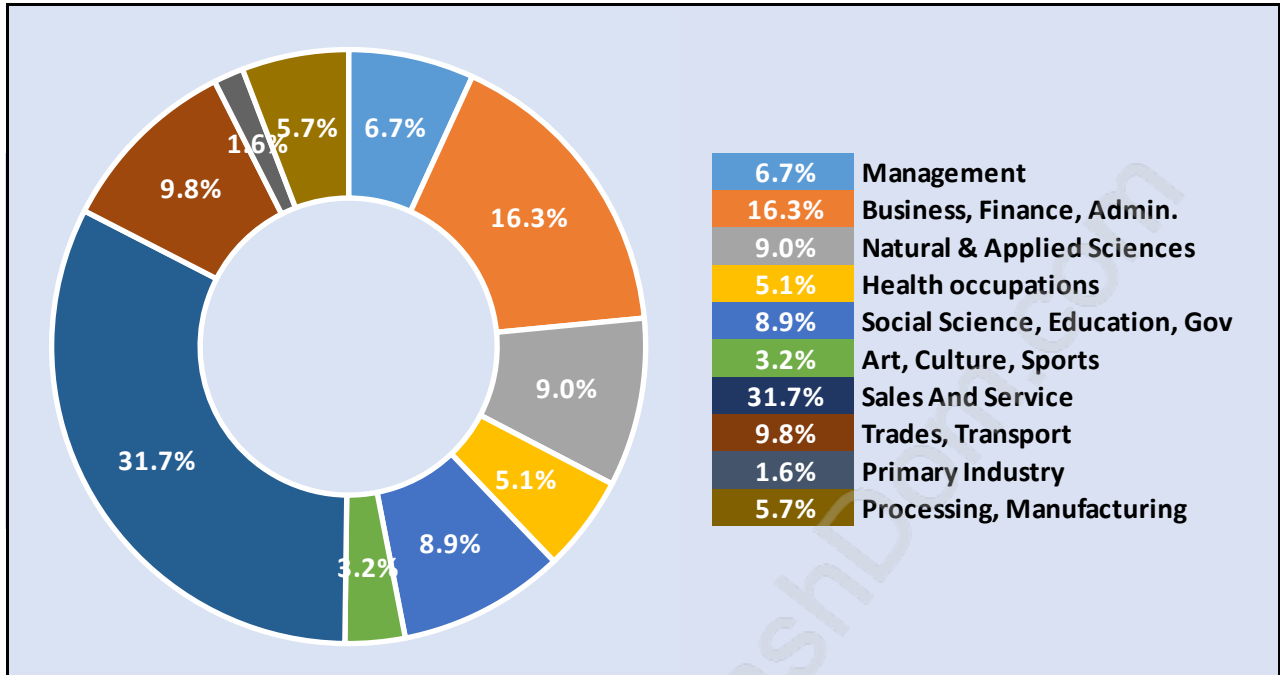

Killarney

Population Trends in Killarney

Population by Age in Killarney

Population Age 15+ by Income Status in Killarney

Total Population Age 15 - 27,057

Households by Income in Killarney

Total Number of Households - 9,759 / Average Household Income - \$83,850

Households by Household Size in Killarney

Total Number of Households - 9,759

Dwellings in Killarney

Population Age 15+ in Killarney

Labour Force by Occupation in Killarney

Labour Force Participation in Killarney