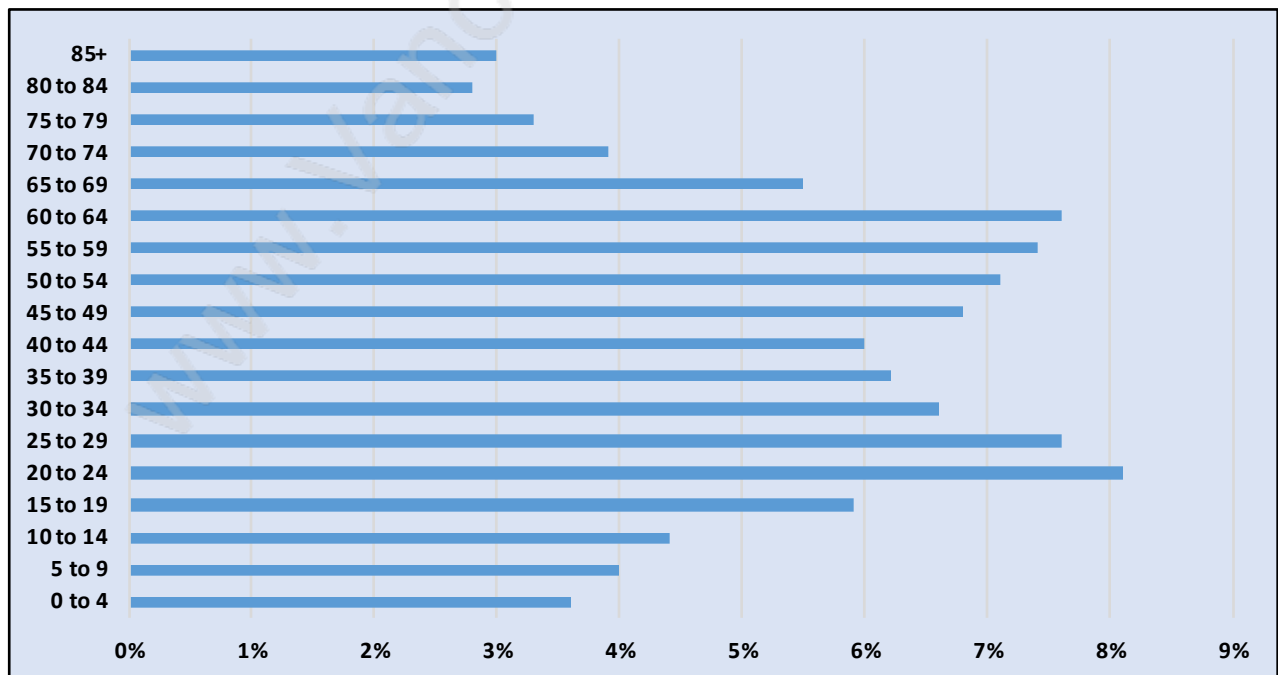

Killarney

Population Trends in Killarney

Population by Age in Killarney

Population Age 15+ by Income Status in Killarney

Total Population Age 15 - 27,057

Households by Income in Killarney

Total Number of Households - 9,759 / Average Household Income - \$83,850

Families in Killarney

Average Persons per Family - 3.3

Children at Home in Killarney

Total Number of Children at Home - 10,199

Family Structure in Killarney

Total Number of Families - 7,603 / Average Persons per Family - 3.3