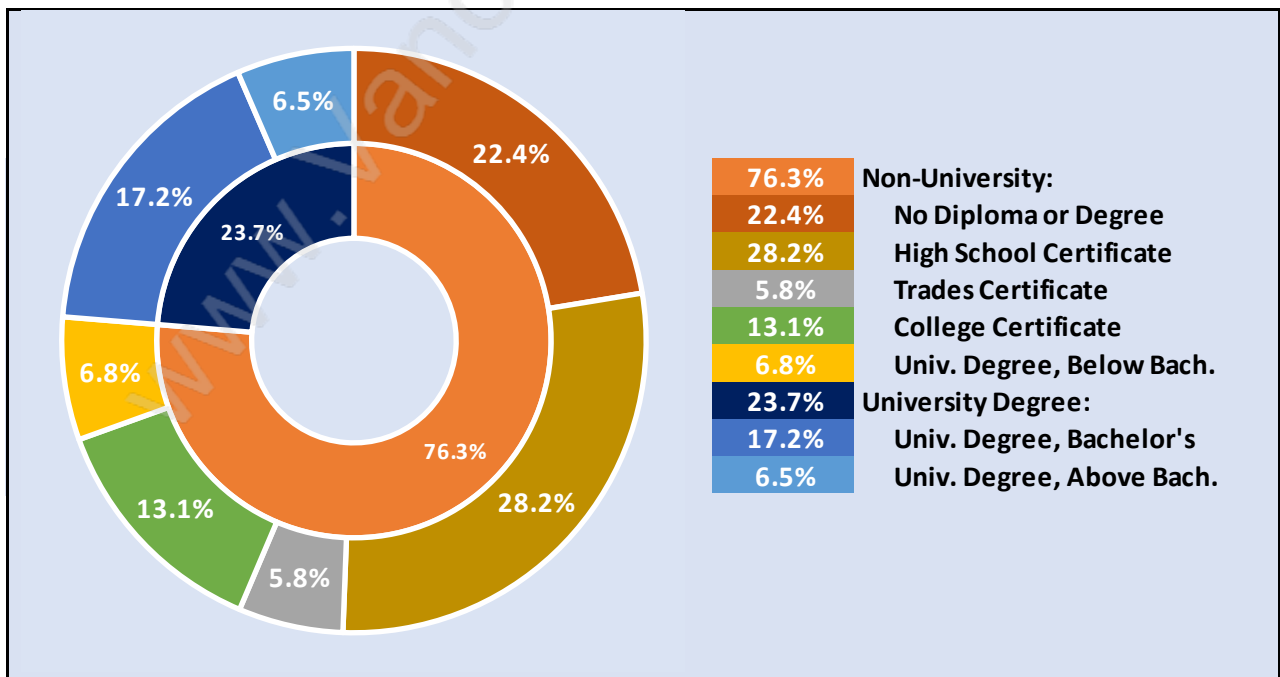

Killarney

Population Trends in Killarney

Population by Age in Killarney

Population Age 15+ by Income Status in Killarney

Total Population Age 15 - 27,057

Households by Income in Killarney

Total Number of Households - 9,759 / Average Household Income - \$83,850

Families in Killarney

Average Persons per Family - 3.3

Children at Home in Killarney

Total Number of Children at Home - 10,199

Family Structure in Killarney

Total Number of Families - 7,603 / Average Persons per Family - 3.3

Households by Household Size in Killarney

Total Number of Households - 9,759

Dwellings in Killarney

Population Age 15+ in Killarney

Labour Force by Occupation in Killarney

Labour Force Participation in Killarney