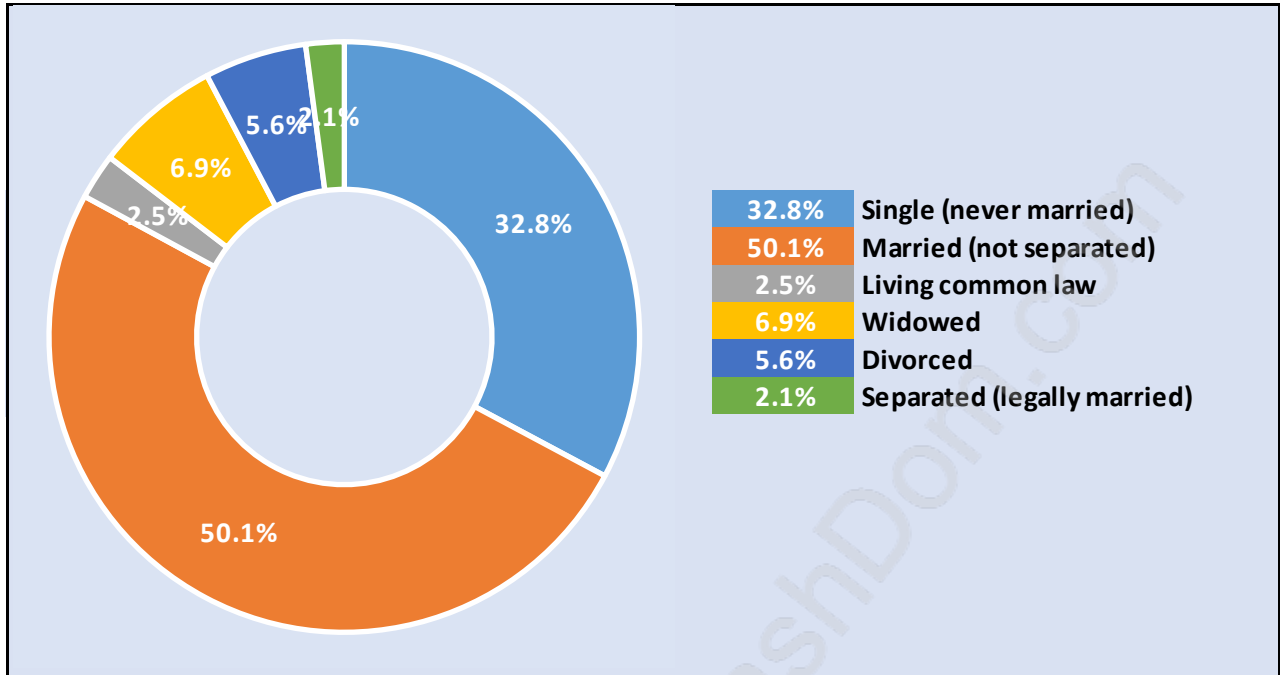

Killarney

Population Trends in Killarney

Population by Age in Killarney

Population Age 15+ by Income Status in Killarney

Total Population Age 15 - 27,057

Households by Income in Killarney

Total Number of Households - 9,759 / Average Household Income - \$83,850

Families in Killarney

Average Persons per Family - 3.3

Children at Home in Killarney

Total Number of Children at Home - 10,199

Family Structure in Killarney

Total Number of Families - 7,603 / Average Persons per Family - 3.3

Households by Household Size in Killarney

Total Number of Households - 9,759

Dwellings in Killarney

Population Age 15+ in Killarney

Labour Force by Occupation in Killarney

Labour Force Participation in Killarney