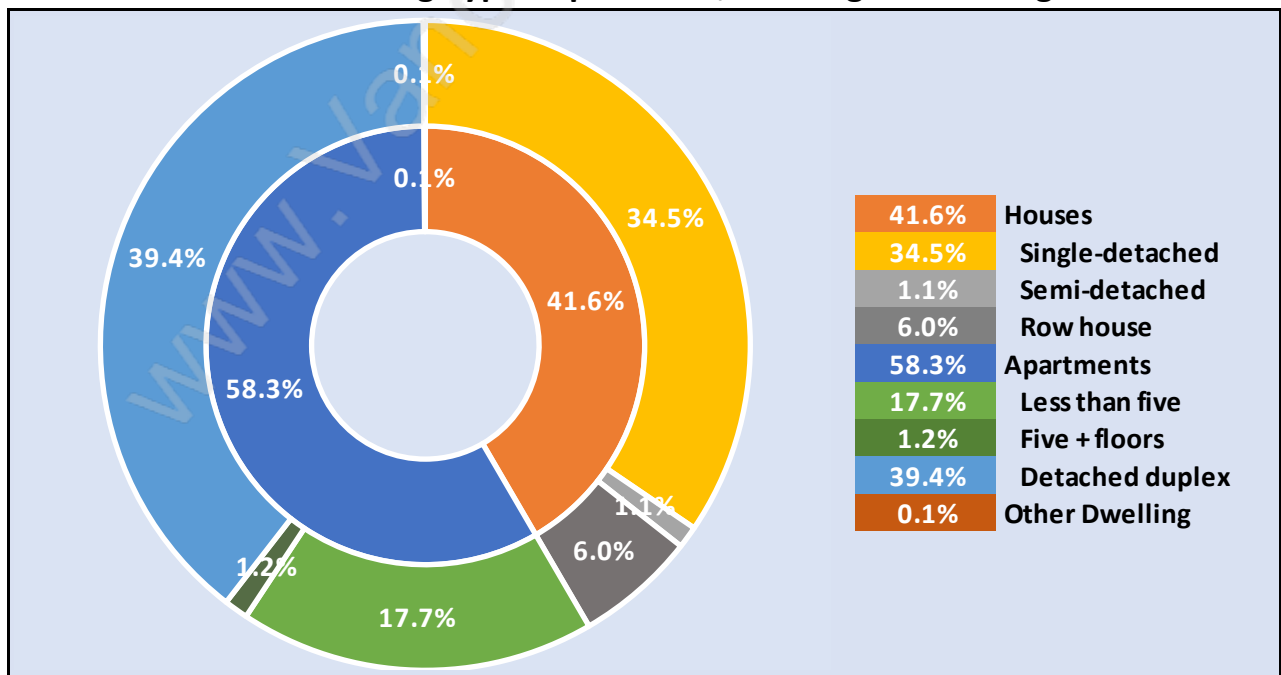

Occupied Dwellings by Structure Type in Killarney

Dominant Bulding Type - Apartment, building low and high rise