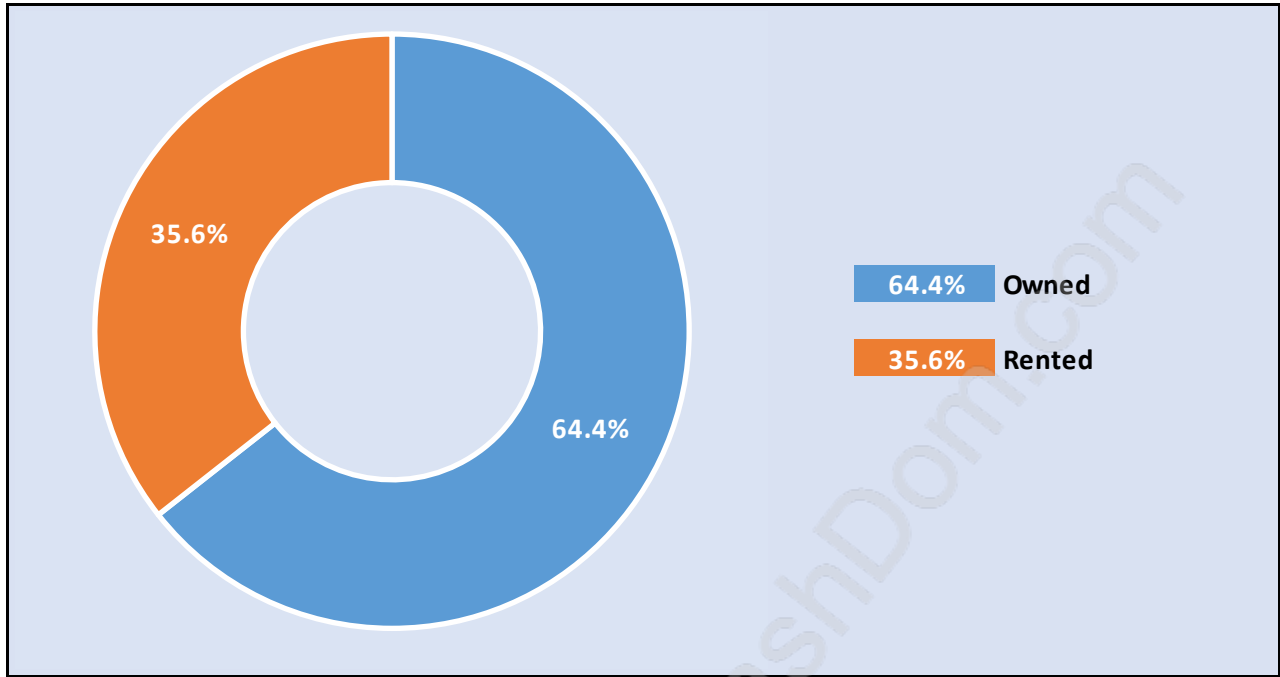

Killarney

Population Trends in Killarney

Population by Age in Killarney

Population Age 15+ by Income Status in Killarney

Total Population Age 15 - 27,057

Households by Income in Killarney

Total Number of Households - 9,759 / Average Household Income - \$83,850

Families in Killarney

Average Persons per Family - 3.3

Children at Home in Killarney

Total Number of Children at Home - 10,199

Family Structure in Killarney

Total Number of Families - 7,603 / Average Persons per Family - 3.3

Households by Household Size in Killarney

Total Number of Households - 9,759

Dwellings in Killarney

Population Age 15+ in Killarney

Labour Force by Occupation in Killarney

Labour Force Participation in Killarney