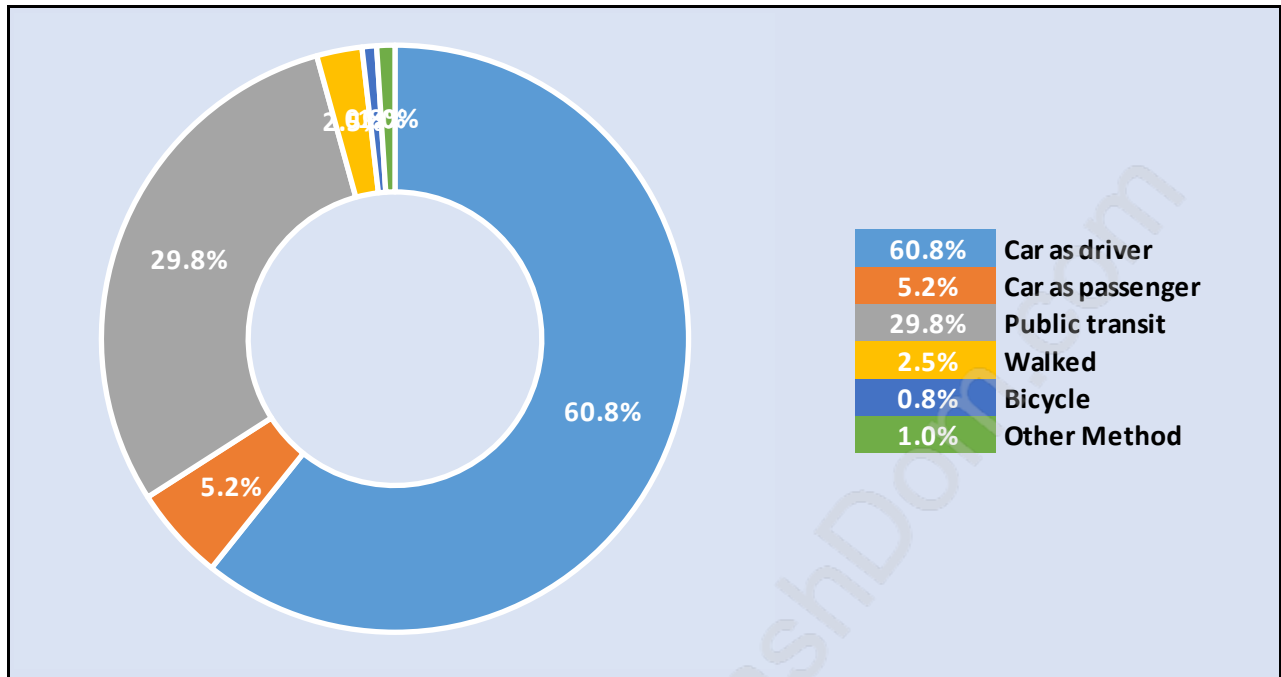

Travel To Work in (from) Killarney