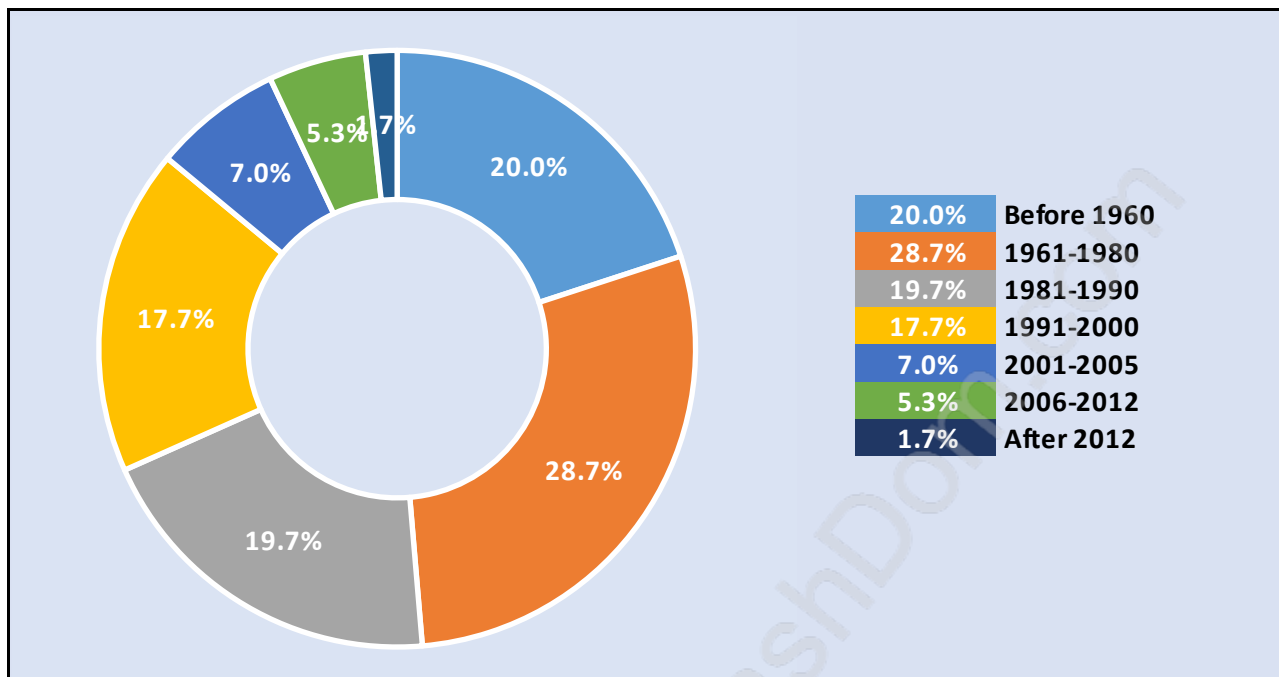

Killarney

Population Trends in Killarney

Population by Age in Killarney

Population Age 15+ by Income Status in Killarney

Total Population Age 15 - 27,057

Households by Income in Killarney

Total Number of Households - 9,759 / Average Household Income - \$83,850

Households by Household Size in Killarney

Total Number of Households - 9,759

Dwellings in Killarney

Population Age 15+ in Killarney

Labour Force by Occupation in Killarney

Labour Force Participation in Killarney

Travel To Work in (from) Killarney

Occupied Dwellings by Structure Type in Killarney

Dominant Bulding Type - Apartment, building low and high rise

Private Dwellings by Period of Construction in Killarney

Dominant Period of Construction - 1961-1980

Population by Religion in Killarney

Population by Home Languages in Killarney