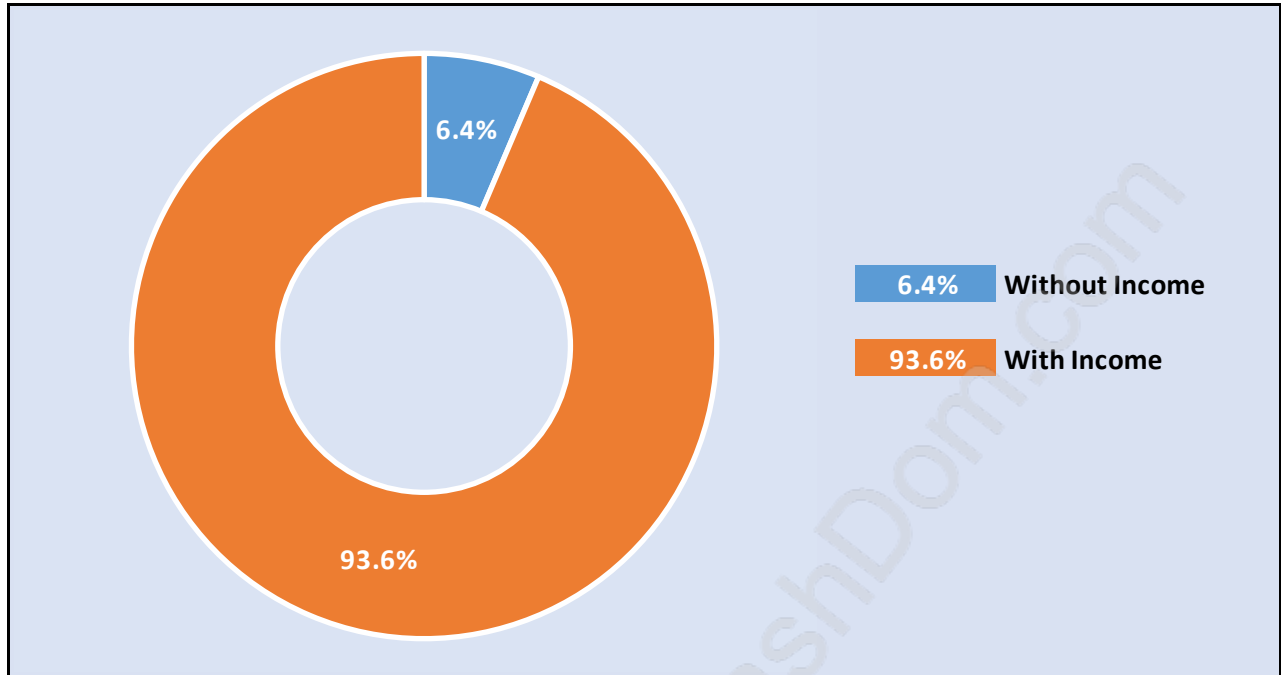

Killarney

Population Trends in Killarney

Population by Age in Killarney

Population Age 15+ by Income Status in Killarney

Total Population Age 15 - 27,057

Households by Income in Killarney

Total Number of Households - 9,759 / Average Household Income - \$83,850

Families in Killarney

Average Persons per Family - 3.3

Children at Home in Killarney

Total Number of Children at Home - 10,199

Family Structure in Killarney

Total Number of Families - 7,603 / Average Persons per Family - 3.3

Households by Household Size in Killarney

Total Number of Households - 9,759

Dwellings in Killarney

Population Age 15+ in Killarney

Labour Force by Occupation in Killarney

Labour Force Participation in Killarney