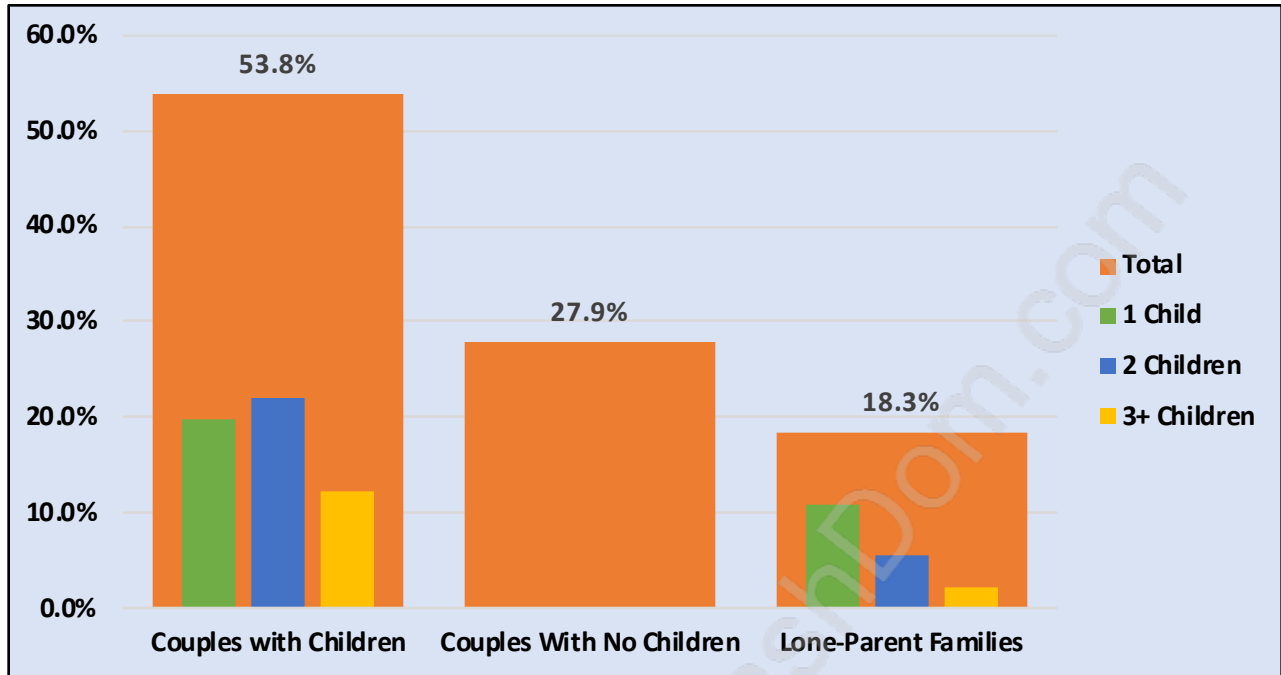

Killarney

Population Trends in Killarney

Population by Age in Killarney

Population Age 15+ by Income Status in Killarney

Total Population Age 15 - 27,057

Households by Income in Killarney

Total Number of Households - 9,759 / Average Household Income - \$83,850

Families in Killarney

Average Persons per Family - 3.3

Children at Home in Killarney

Total Number of Children at Home - 10,199

Family Structure in Killarney

Total Number of Families - 7,603 / Average Persons per Family - 3.3

Households by Household Size in Killarney

Total Number of Households - 9,759

Dwellings in Killarney

Population Age 15+ in Killarney

Labour Force by Occupation in Killarney

Labour Force Participation in Killarney