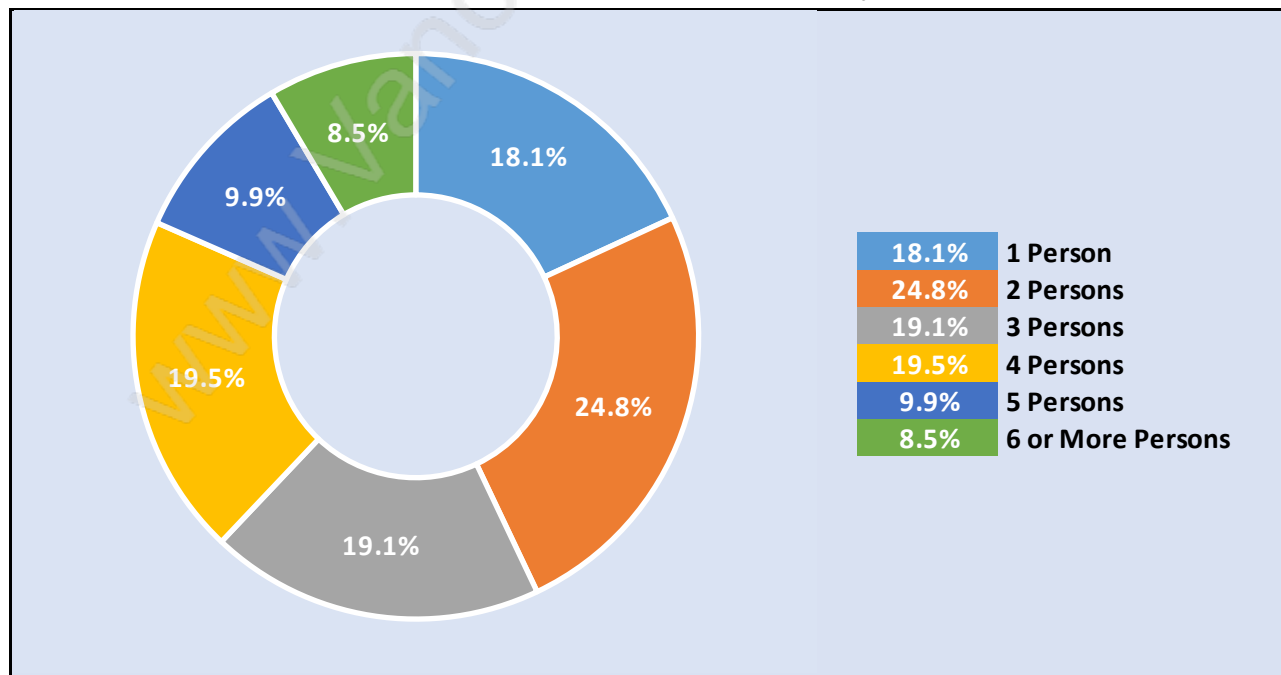

Killarney

Population Trends in Killarney

Population by Age in Killarney

Population Age 15+ by Income Status in Killarney

Total Population Age 15 - 27,057

Households by Income in Killarney

Total Number of Households - 9,759 / Average Household Income - \$83,850

Families in Killarney

Average Persons per Family - 3.3

Children at Home in Killarney

Total Number of Children at Home - 10,199

Family Structure in Killarney

Total Number of Families - 7,603 / Average Persons per Family - 3.3

Households by Household Size in Killarney

Total Number of Households - 9,759

Dwellings in Killarney

Population Age 15+ in Killarney

Labour Force by Occupation in Killarney

Labour Force Participation in Killarney