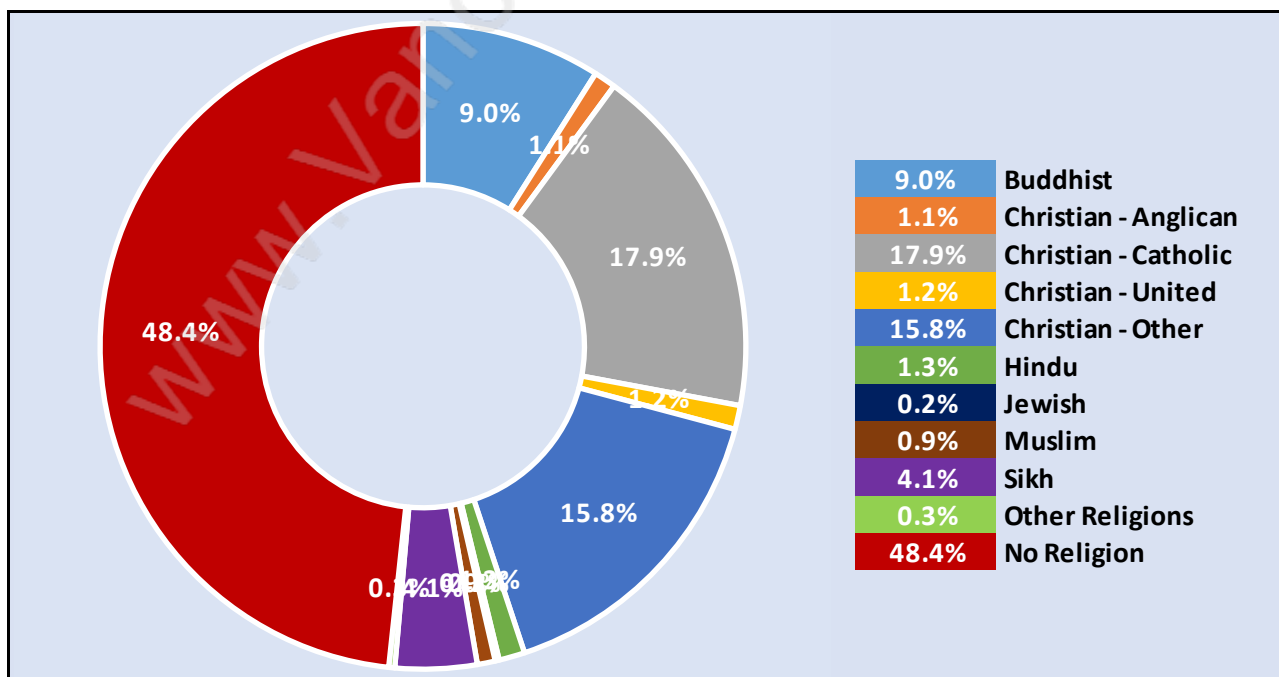

Killarney

Population Trends in Killarney

Population by Age in Killarney

Population Age 15+ by Income Status in Killarney

Total Population Age 15 - 27,057

Households by Income in Killarney

Total Number of Households - 9,759 / Average Household Income - \$83,850

Households by Household Size in Killarney

Total Number of Households - 9,759

Dwellings in Killarney

Population Age 15+ in Killarney

Labour Force by Occupation in Killarney

Labour Force Participation in Killarney

Travel To Work in (from) Killarney

Occupied Dwellings by Structure Type in Killarney

Dominant Bulding Type - Apartment, building low and high rise

Private Dwellings by Period of Construction in Killarney

Dominant Period of Construction - 1961-1980

Population by Religion in Killarney

Population by Home Languages in Killarney