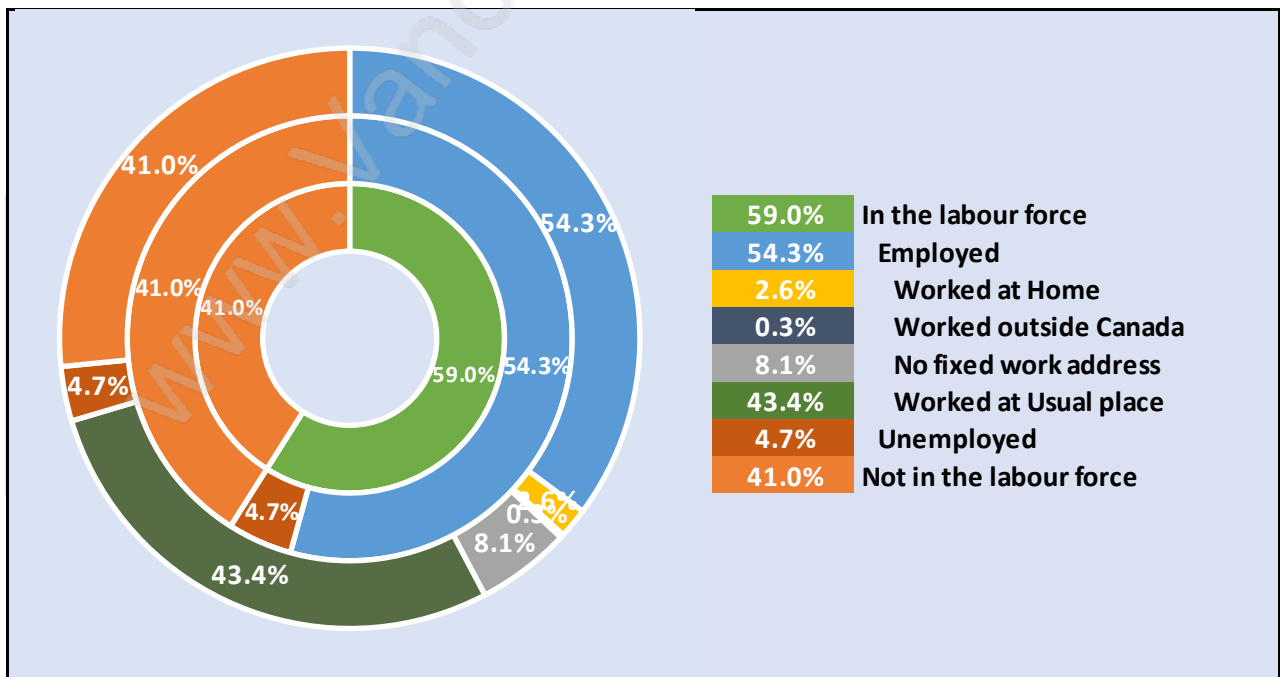

Killarney

Population Trends in Killarney

Population by Age in Killarney

Population Age 15+ by Income Status in Killarney

Total Population Age 15 - 27,057

Households by Income in Killarney

Total Number of Households - 9,759 / Average Household Income - \$83,850

Households by Household Size in Killarney

Total Number of Households - 9,759

Dwellings in Killarney

Population Age 15+ in Killarney

Labour Force by Occupation in Killarney

Labour Force Participation in Killarney