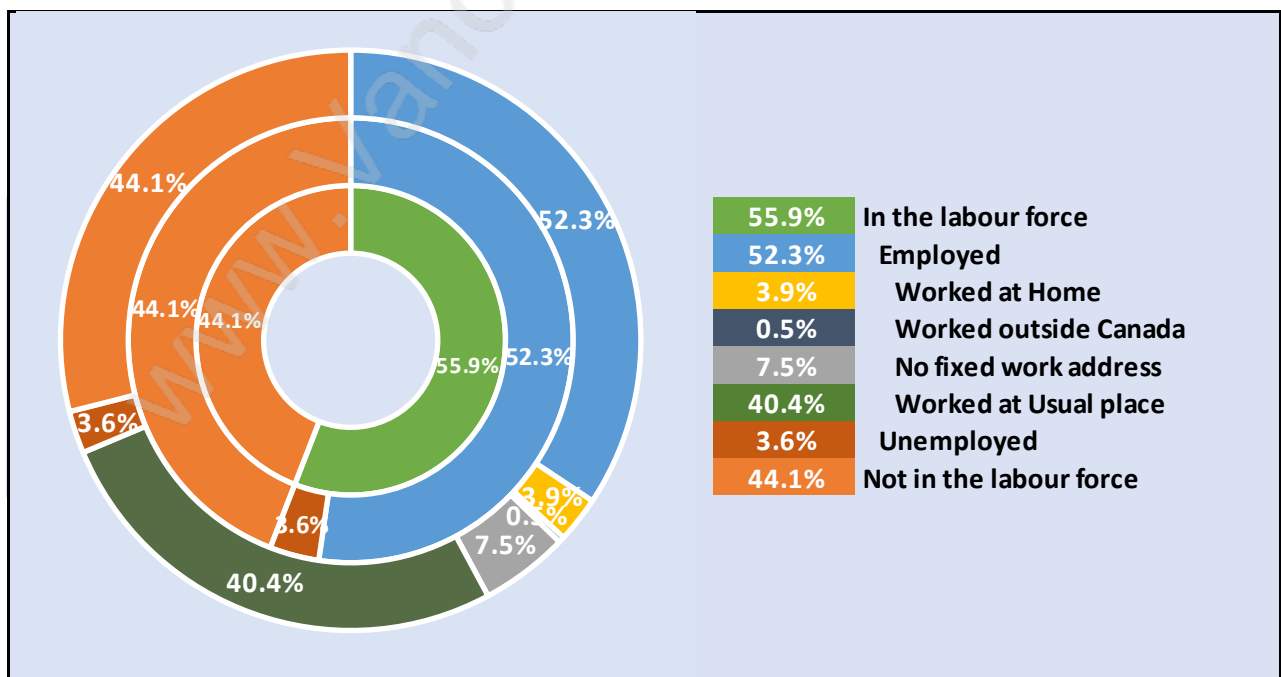

Family Structure in King George Corridor

Total Number of Families - 5,192 / Average Persons per Family - 2.8

Households by Household Size in King George Corridor

Total Number of Households - 7,909

Dwellings in King George Corridor

Population Age 15+ in King George Corridor

Labour Force by Occupation in King George Corridor

Labour Force Participation in King George Corridor

Travel To Work in (from) King George Corridor

Occupied Dwellings by Structure Type in King George Corridor