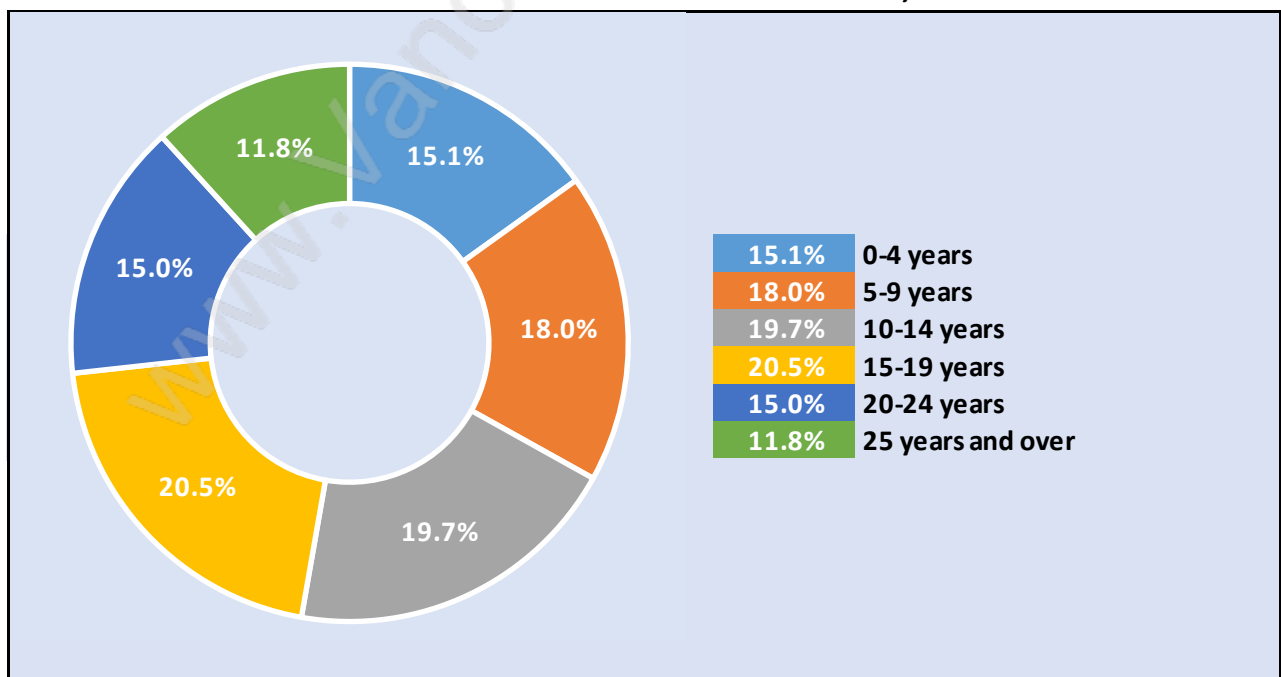

King George Corridor

Population Trends in King George Corridor

Population by Age in King George Corridor

Population Age 15+ by Income Status in King George Corridor

Total Population Age 15 - 15,536

Households by Income in King George Corridor

Total Number of Households - 7,909 / Average Household Income - \$95,261

Families in King George Corridor

Average Persons per Family - 2.8

Children at Home in King George Corridor

Total Number of Children at Home - 4,634