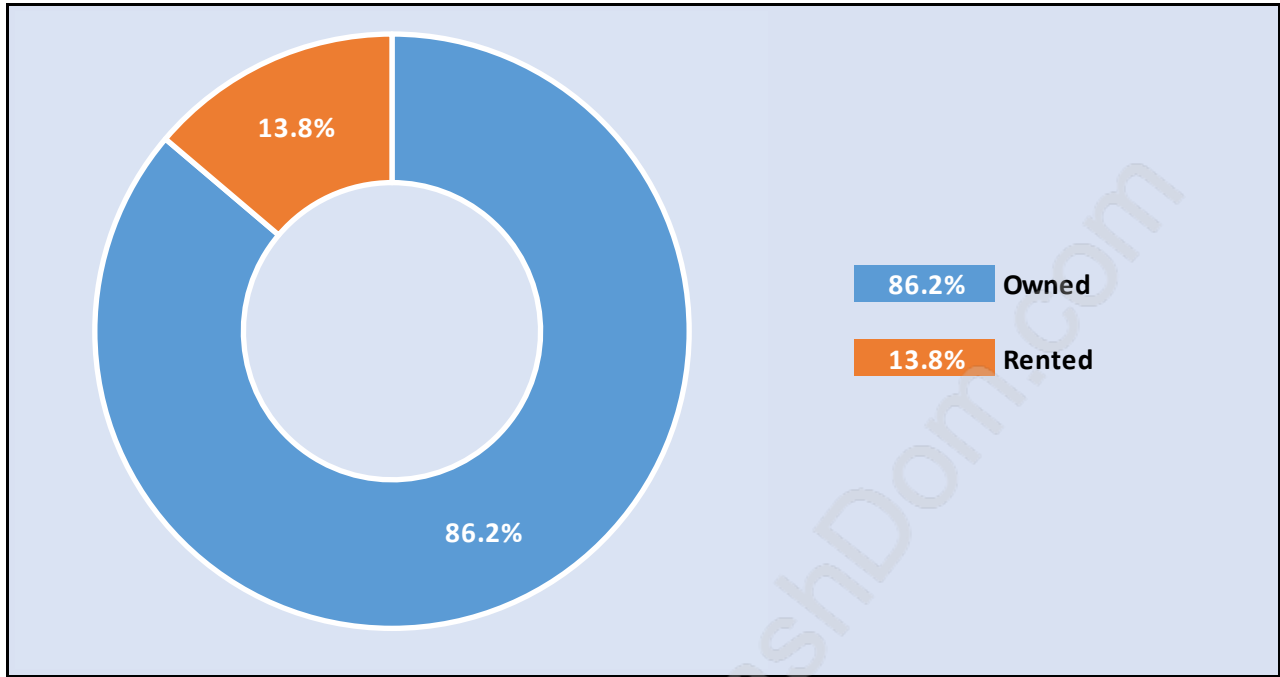

King George Corridor

Population Trends in King George Corridor

Population by Age in King George Corridor

Population Age 15+ by Income Status in King George Corridor

Total Population Age 15 - 15,536

Households by Income in King George Corridor

Family Structure in King George Corridor

Total Number of Families - 5,192 / Average Persons per Family - 2.8

Households by Household Size in King George Corridor

Total Number of Households - 7,909

Dwellings in King George Corridor

Population Age 15+ in King George Corridor

Labour Force by Occupation in King George Corridor

Labour Force Participation in King George Corridor

Travel To Work in (from) King George Corridor

Occupied Dwellings by Structure Type in King George Corridor