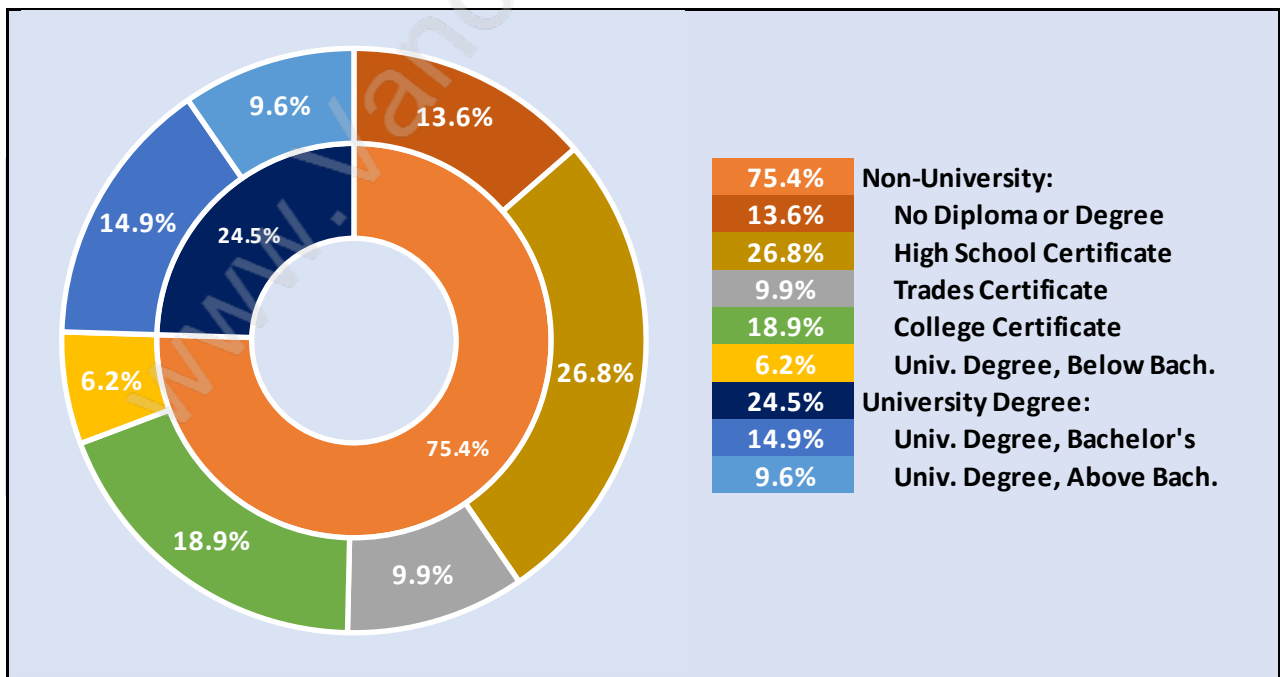

Population Age 15+ in King George Corridor

Labour Force by Occupation in King George Corridor

Labour Force Participation in King George Corridor

Travel To Work in (from) King George Corridor

Occupied Dwellings by Structure Type in King George Corridor