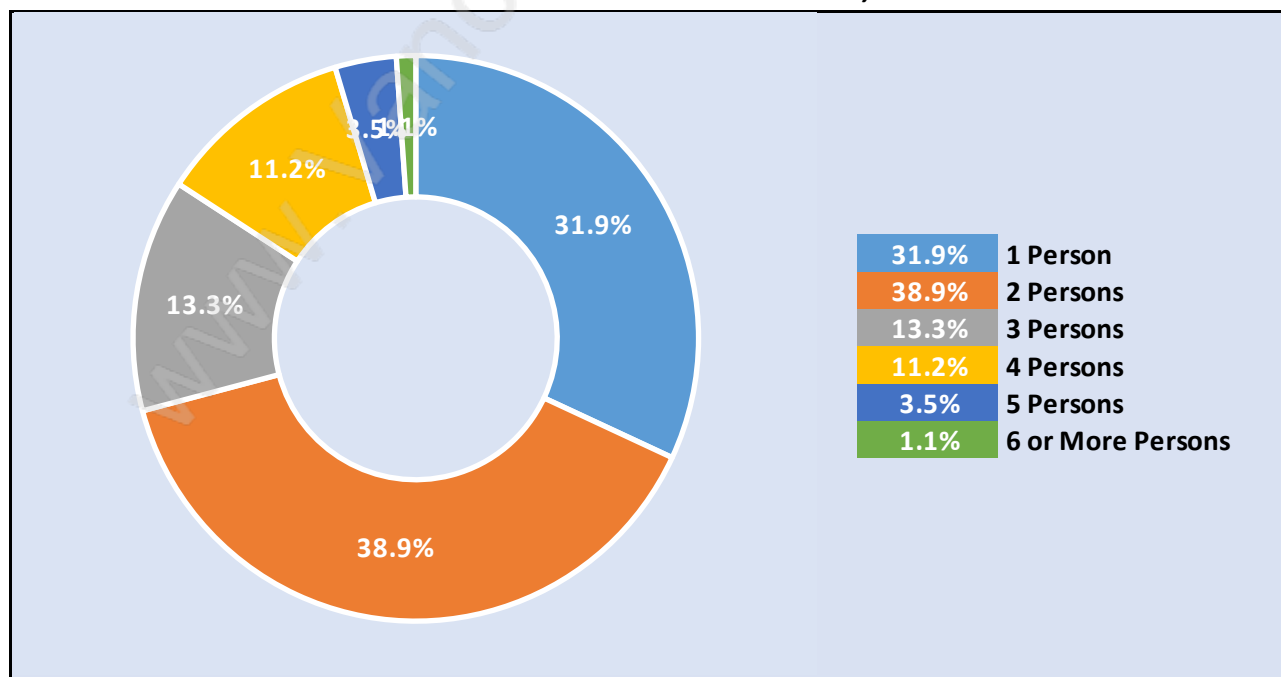

King George Corridor

Population Trends in King George Corridor

Population by Age in King George Corridor

Population Age 15+ by Income Status in King George Corridor

Total Population Age 15 - 15,536

Households by Income in King George Corridor

Total Number of Households - 7,909 / Average Household Income - \$95,261

Families in King George Corridor

Average Persons per Family - 2.8

Children at Home in King George Corridor

Total Number of Children at Home - 4,634

Family Structure in King George Corridor

Total Number of Families - 5,192 / Average Persons per Family - 2.8

Households by Household Size in King George Corridor

Total Number of Households - 7,909

Dwellings in King George Corridor

Population Age 15+ in King George Corridor

Labour Force by Occupation in King George Corridor

Labour Force Participation in King George Corridor

Travel To Work in (from) King George Corridor

Occupied Dwellings by Structure Type in King George Corridor