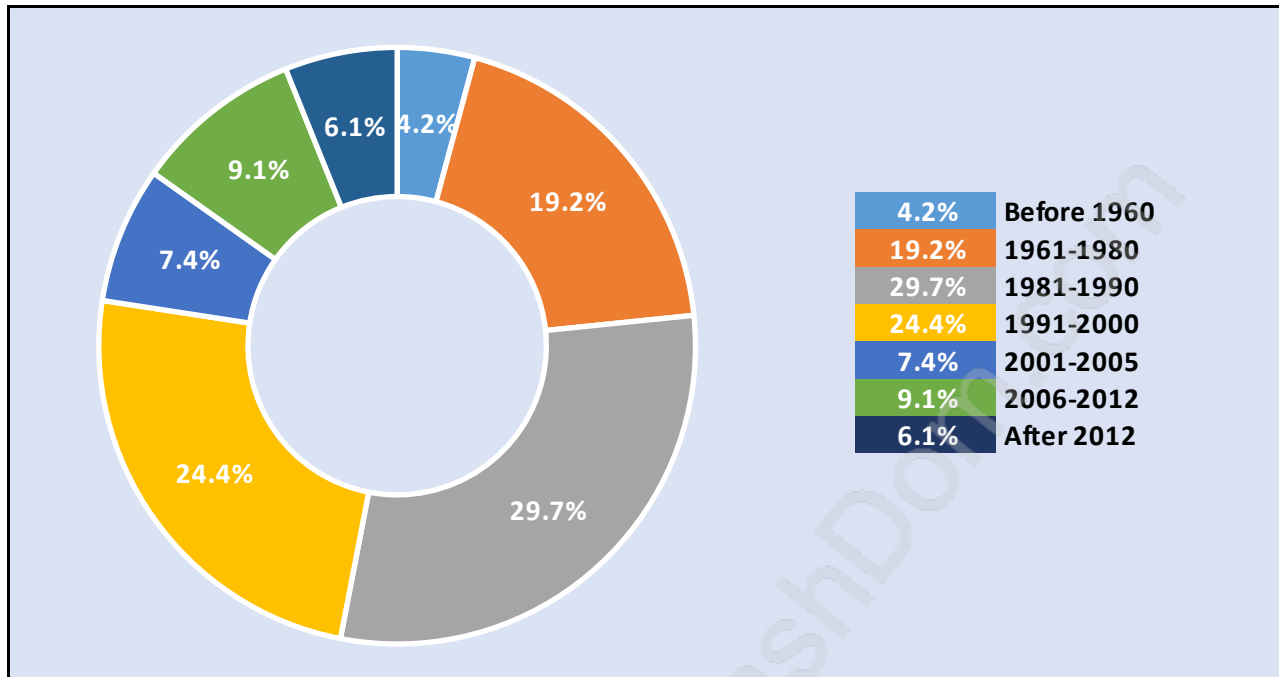

Private Dwellings by Period of Construction in King George Corridor

Dominant Period of Construction - 1981-1990