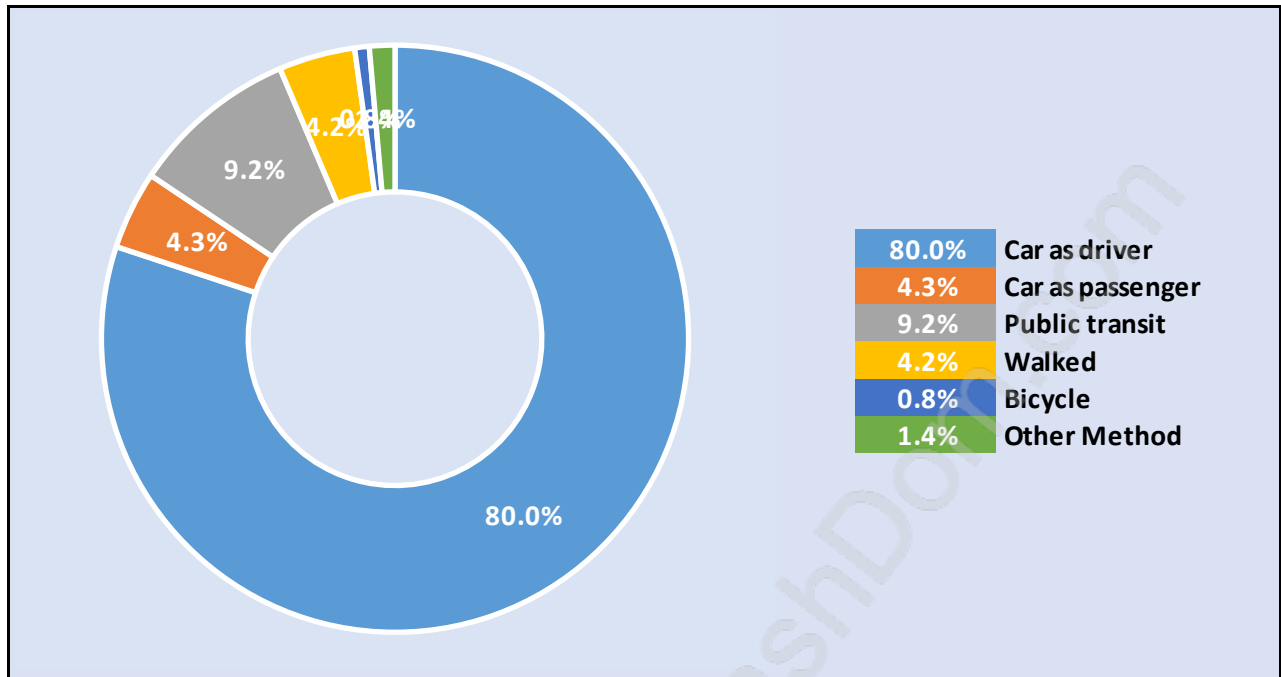

King George Corridor

Population Trends in King George Corridor

Population by Age in King George Corridor

Population Age 15+ by Income Status in King George Corridor

Total Population Age 15 - 15,536

Households by Income in King George Corridor

Population Age 15+ in King George Corridor

Labour Force by Occupation in King George Corridor

Labour Force Participation in King George Corridor

Travel To Work in (from) King George Corridor

Occupied Dwellings by Structure Type in King George Corridor