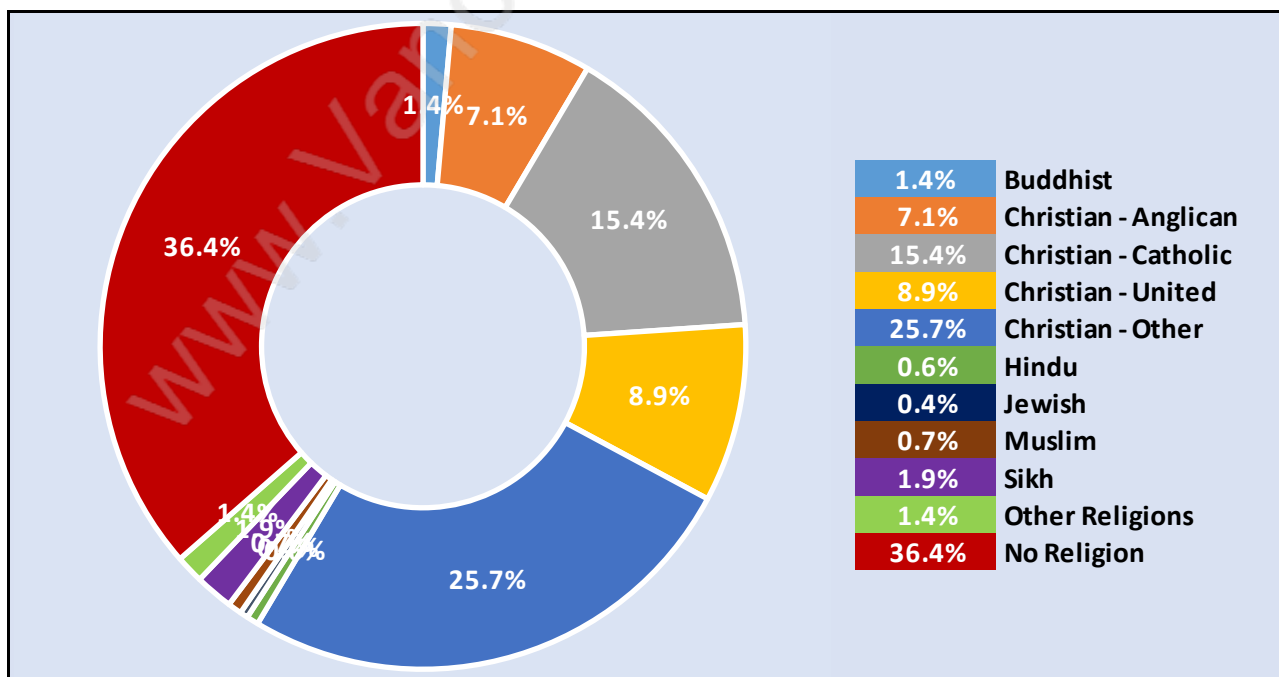

Population Age 15+ in King George Corridor

Labour Force by Occupation in King George Corridor

Labour Force Participation in King George Corridor

Travel To Work in (from) King George Corridor

Occupied Dwellings by Structure Type in King George Corridor

Dominant Bulding Type - Houses

Private Dwellings by Period of Construction in King George Corridor

Dominant Period of Construction - 1981-1990

Population by Religion in King George Corridor

Population by Home Languages in King George Corridor