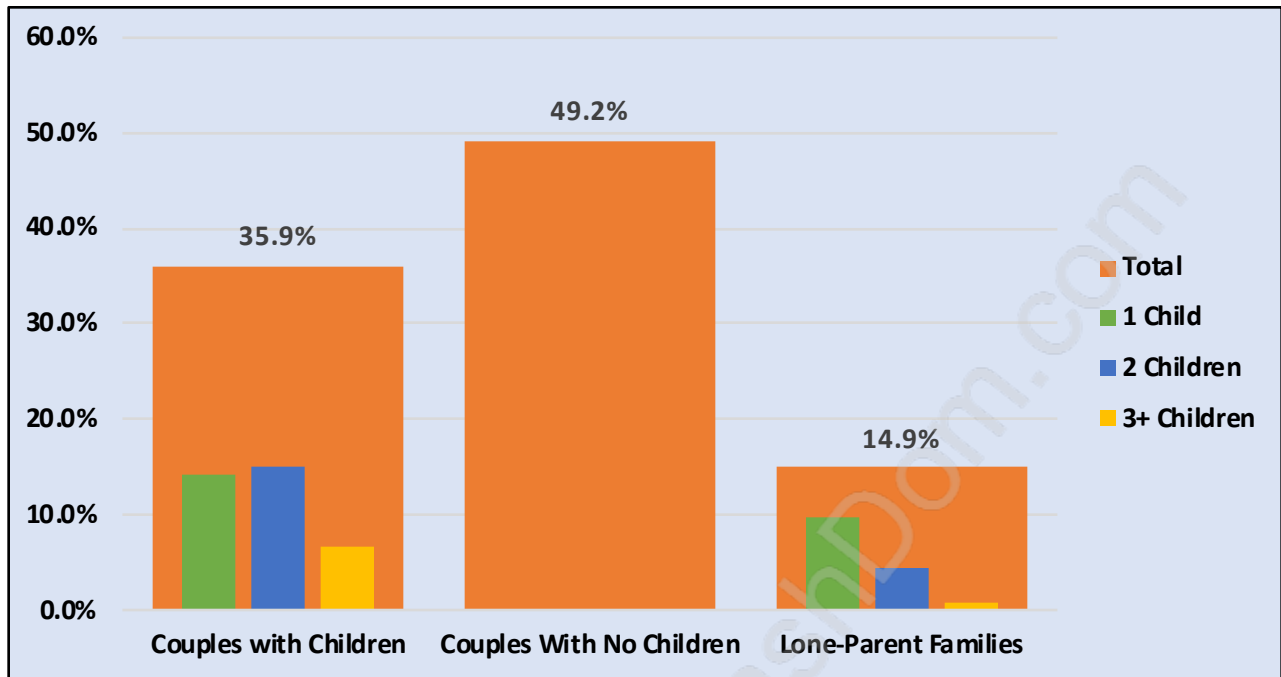

King George Corridor

Population Trends in King George Corridor

Population by Age in King George Corridor

Population Age 15+ by Income Status in King George Corridor

Total Population Age 15 - 15,536

Households by Income in King George Corridor

Total Number of Households - 7,909 / Average Household Income - \$95,261

Families in King George Corridor

Average Persons per Family - 2.8

Children at Home in King George Corridor

Total Number of Children at Home - 4,634

Family Structure in King George Corridor

Total Number of Families - 5,192 / Average Persons per Family - 2.8

Households by Household Size in King George Corridor

Total Number of Households - 7,909

Dwellings in King George Corridor