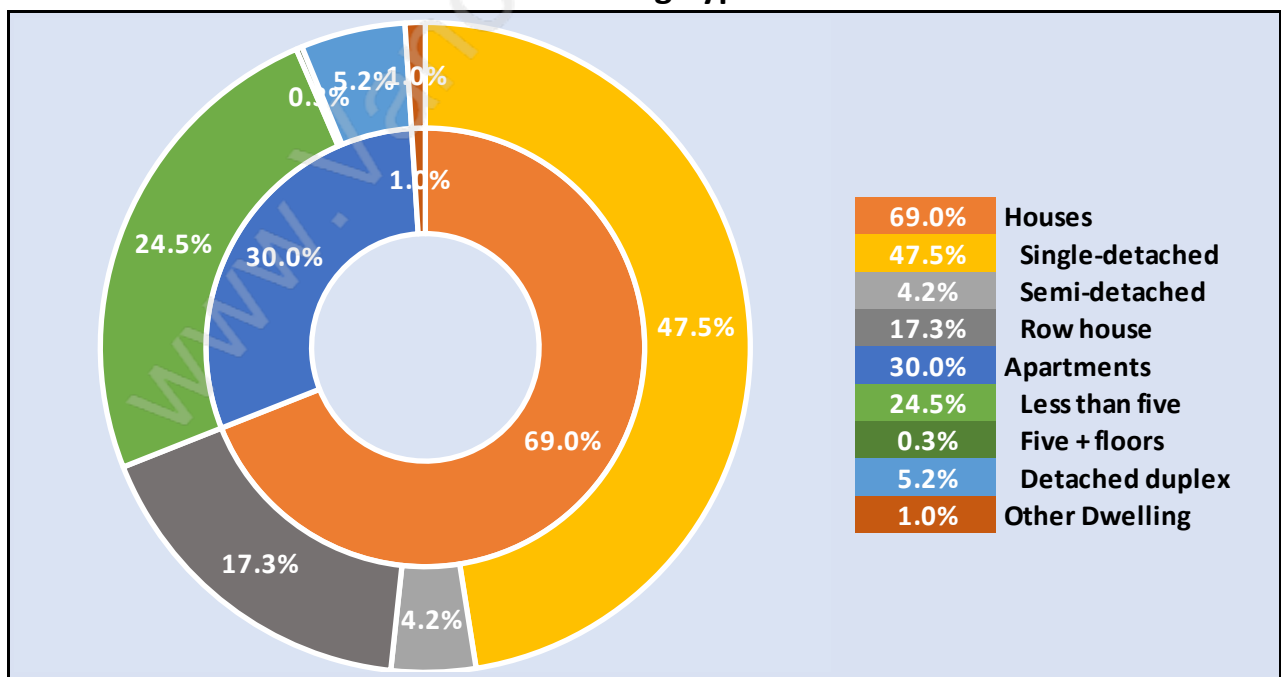

Population Age 15+ in King George Corridor

Labour Force by Occupation in King George Corridor

Labour Force Participation in King George Corridor

Travel To Work in (from) King George Corridor

Occupied Dwellings by Structure Type in King George Corridor

Dominant Bulding Type - Houses

Private Dwellings by Period of Construction in King George Corridor

Dominant Period of Construction - 1981-1990

Population by Religion in King George Corridor

Population by Home Languages in King George Corridor