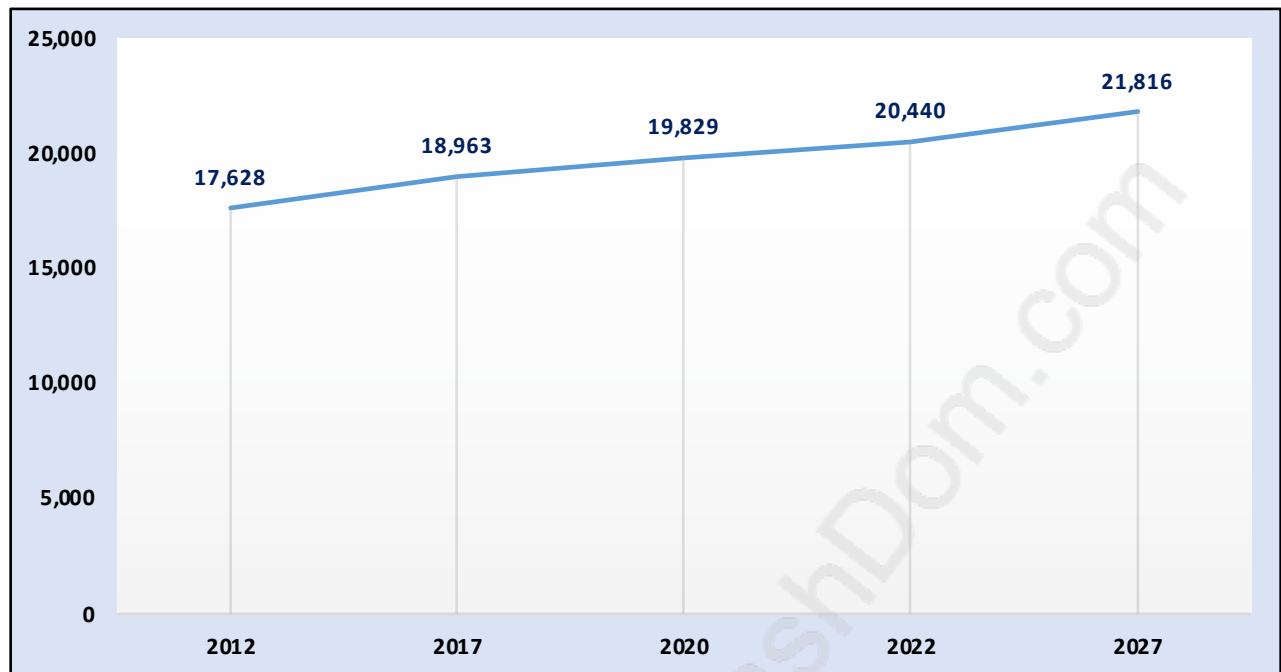

King George Corridor

Population Trends in King George Corridor

Population by Age in King George Corridor

Population Age 15+ by Income Status in King George Corridor

Total Population Age 15 - 15,536

Households by Income in King George Corridor

Total Number of Households - 7,909 / Average Household Income - \$95,261

Families in King George Corridor

Average Persons per Family - 2.8

Children at Home in King George Corridor

Total Number of Children at Home - 4,634