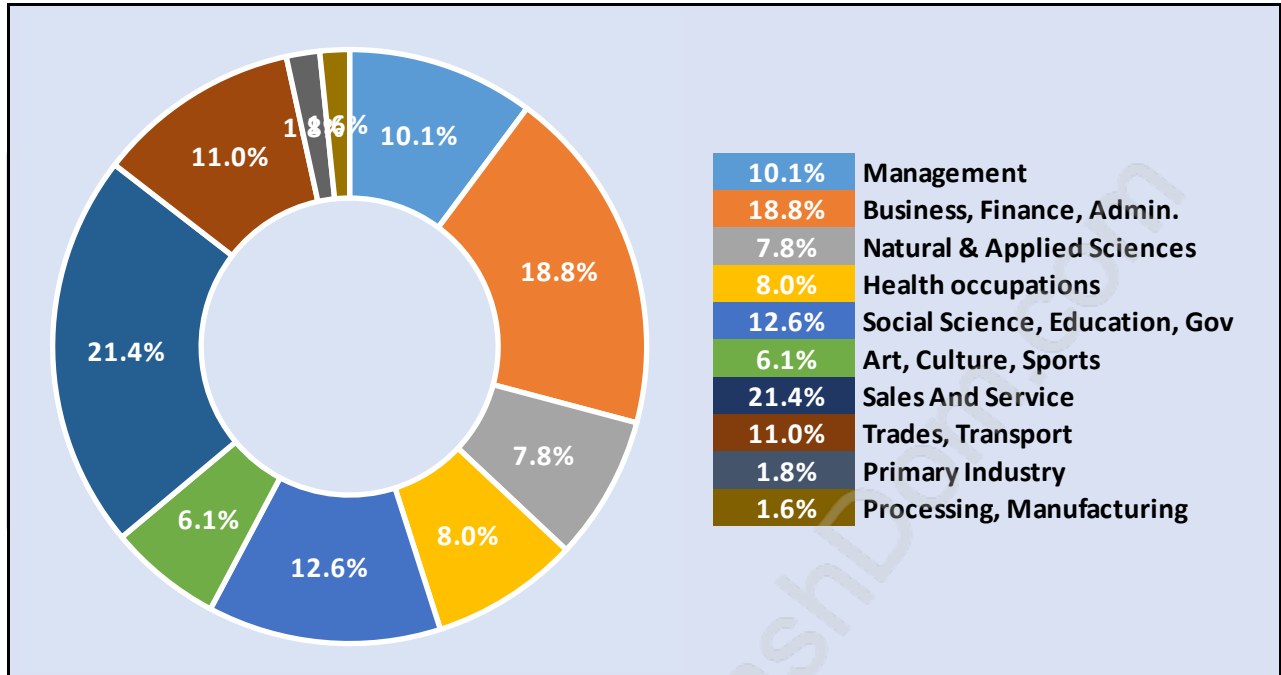

Population Age 15+ in King George Corridor

Labour Force by Occupation in King George Corridor

Labour Force Participation in King George Corridor

Travel To Work in (from) King George Corridor

Occupied Dwellings by Structure Type in King George Corridor