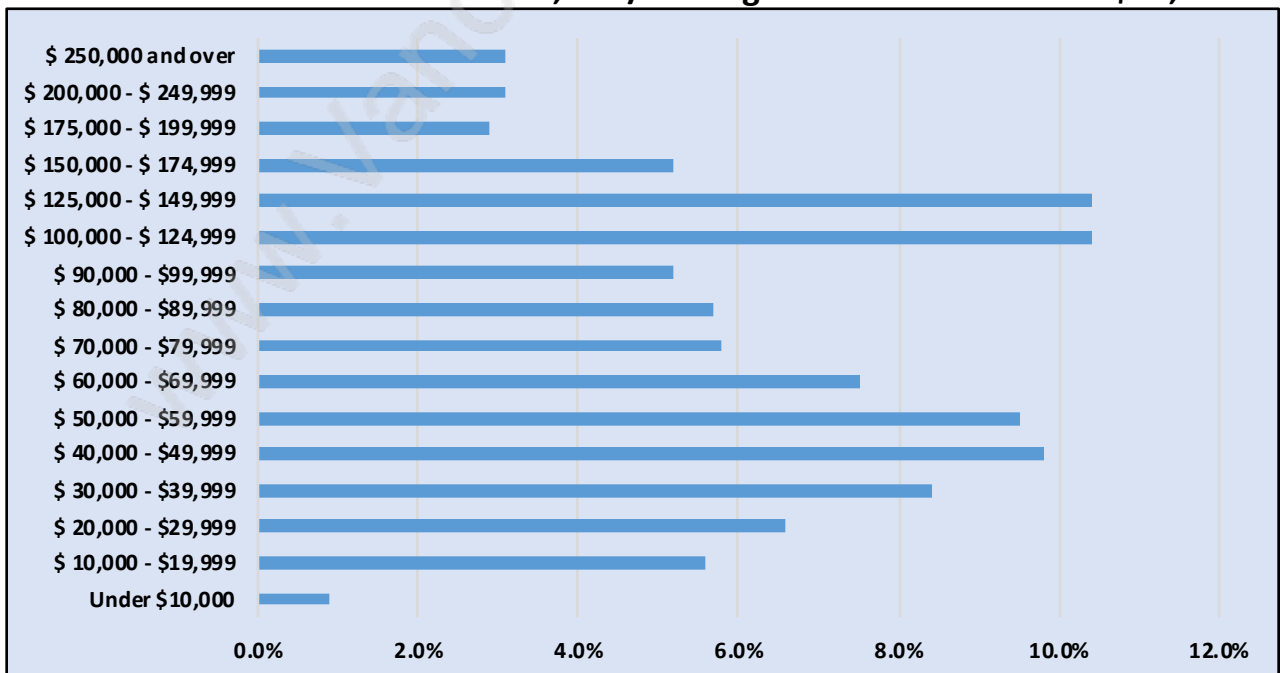

King George Corridor

Population Trends in King George Corridor

Population by Age in King George Corridor

Population Age 15+ by Income Status in King George Corridor

Total Population Age 15 - 15,536

Households by Income in King George Corridor

Total Number of Households - 7,909 / Average Household Income - \$95,261

Families in King George Corridor

Average Persons per Family - 2.8

Children at Home in King George Corridor

Total Number of Children at Home - 4,634