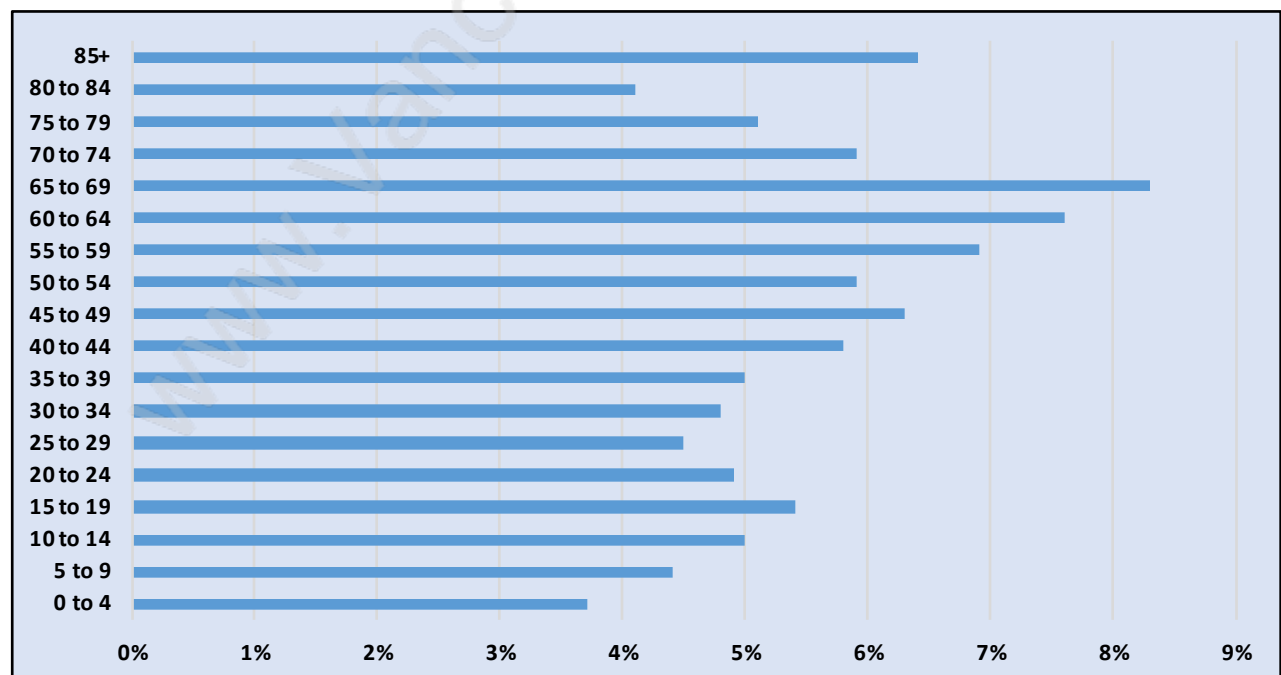

King George Corridor

Population Trends in King George Corridor

Population by Age in King George Corridor

Population Age 15+ by Income Status in King George Corridor

Total Population Age 15 - 15,536

Households by Income in King George Corridor

Total Number of Households - 7,909 / Average Household Income - \$95,261

Families in King George Corridor

Average Persons per Family - 2.8

Children at Home in King George Corridor

Total Number of Children at Home - 4,634