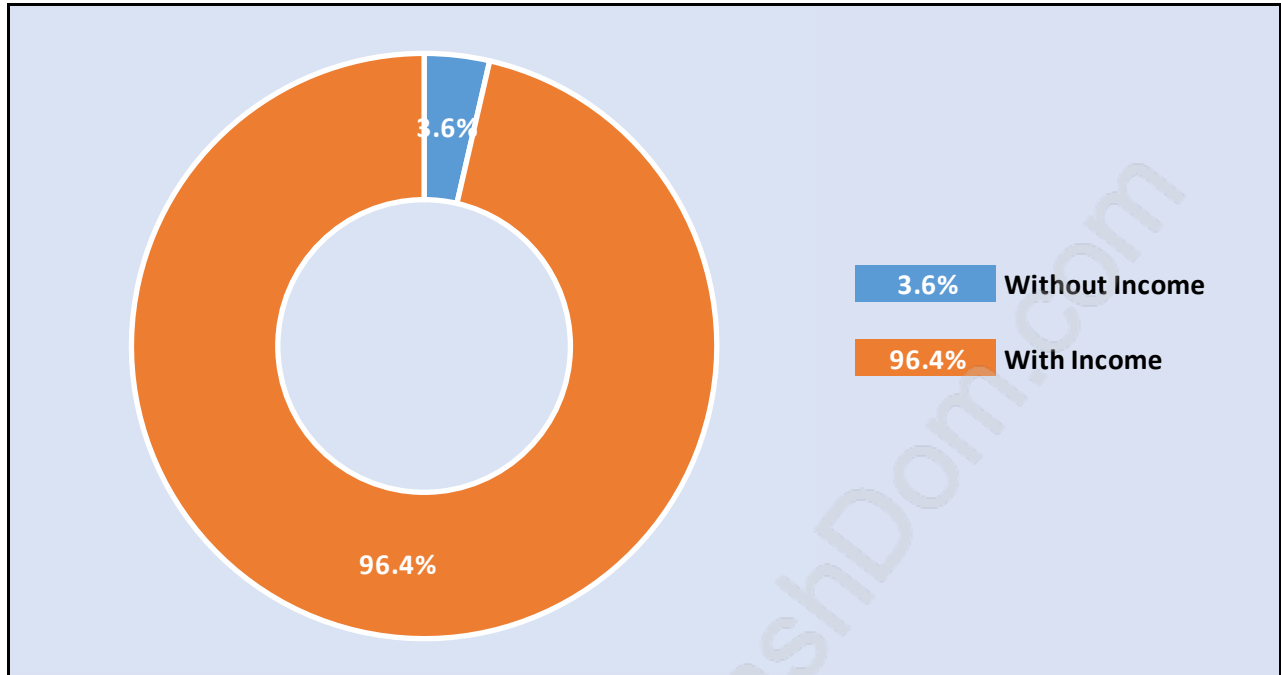

King George Corridor

Population Trends in King George Corridor

Population by Age in King George Corridor

Population Age 15+ by Income Status in King George Corridor

Total Population Age 15 - 15,536

Households by Income in King George Corridor

Total Number of Households - 7,909 / Average Household Income - \$95,261

Families in King George Corridor

Average Persons per Family - 2.8

Children at Home in King George Corridor

Total Number of Children at Home - 4,634

Family Structure in King George Corridor

Total Number of Families - 5,192 / Average Persons per Family - 2.8

Households by Household Size in King George Corridor

Total Number of Households - 7,909

Dwellings in King George Corridor