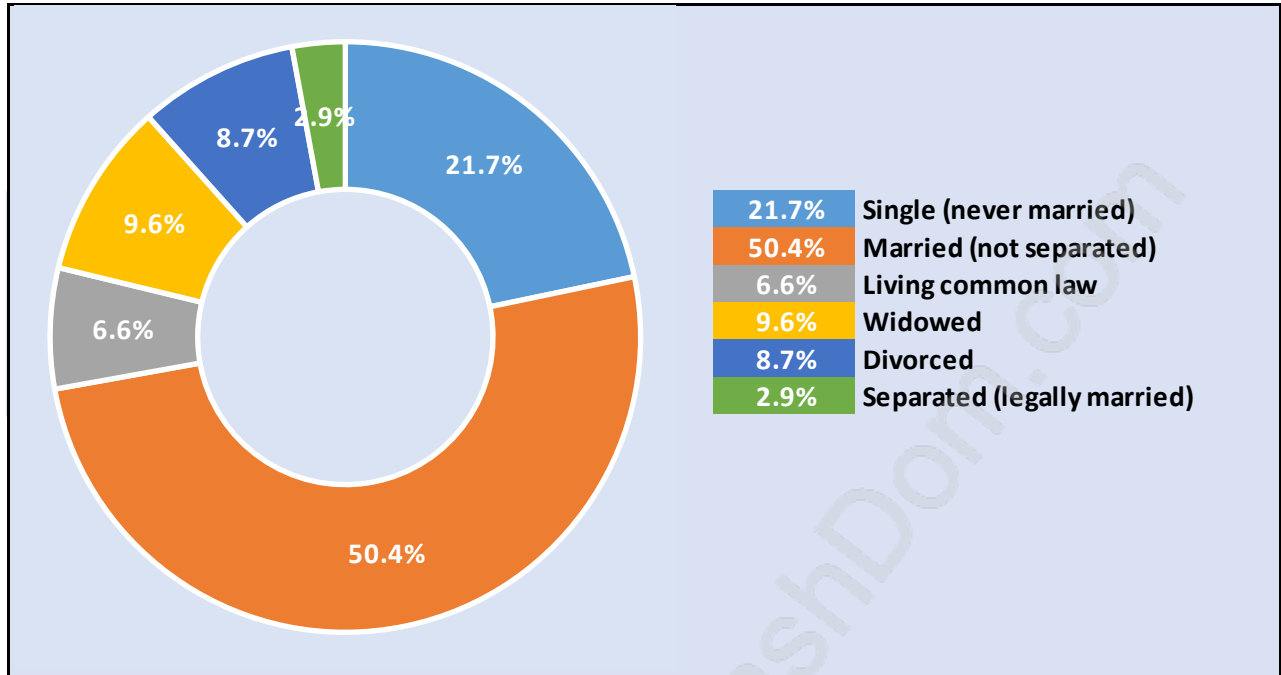

King George Corridor

Population Trends in King George Corridor

Population by Age in King George Corridor

Population Age 15+ by Income Status in King George Corridor

Total Population Age 15 - 15,536

Households by Income in King George Corridor

Total Number of Households - 7,909 / Average Household Income - \$95,261

Families in King George Corridor

Average Persons per Family - 2.8

Children at Home in King George Corridor

Total Number of Children at Home - 4,634

Family Structure in King George Corridor

Total Number of Families - 5,192 / Average Persons per Family - 2.8

Households by Household Size in King George Corridor

Total Number of Households - 7,909

Dwellings in King George Corridor