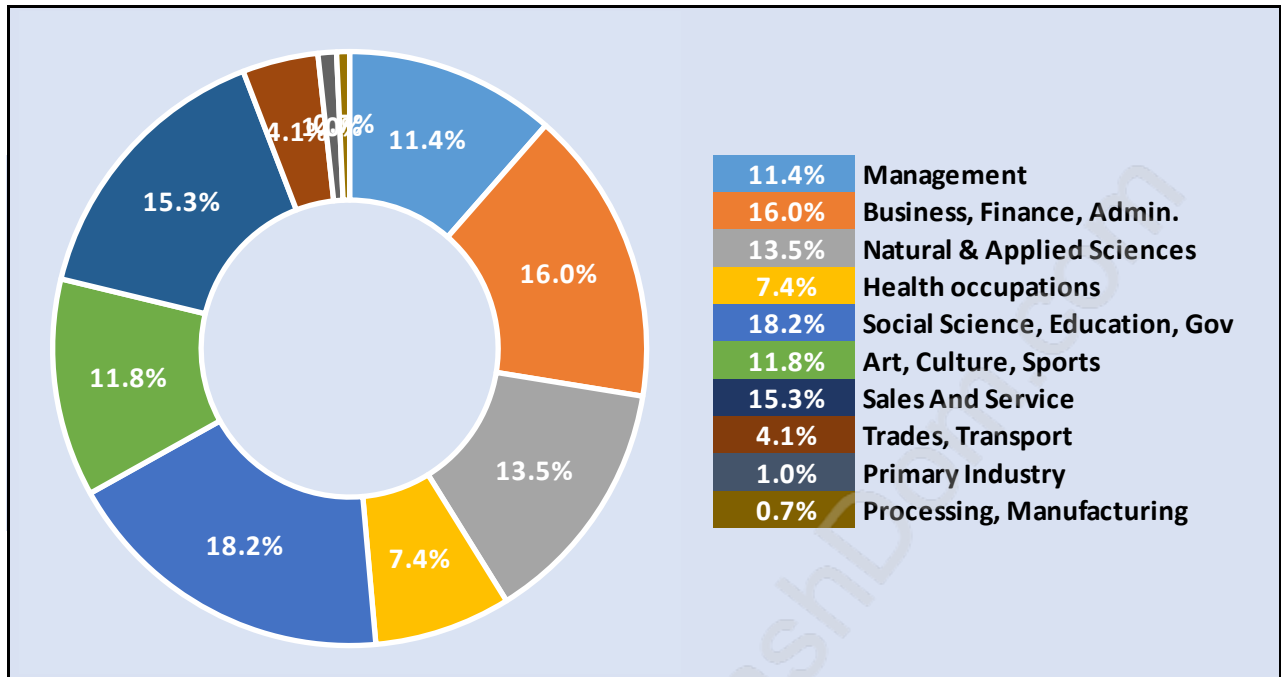

Kitsilano

Population Trends in Kitsilano

Population by Age in Kitsilano

Population Age 15+ by Income Status in Kitsilano

Total Population Age 15 - 39,990

Households by Income in Kitsilano

Total Number of Households - 23,896 / Average Household Income - \$105,619

Households by Household Size in Kitsilano

Total Number of Households - 23,896

Dwellings in Kitsilano

Population Age 15+ in Kitsilano

Labour Force by Occupation in Kitsilano

Labour Force Participation in Kitsilano