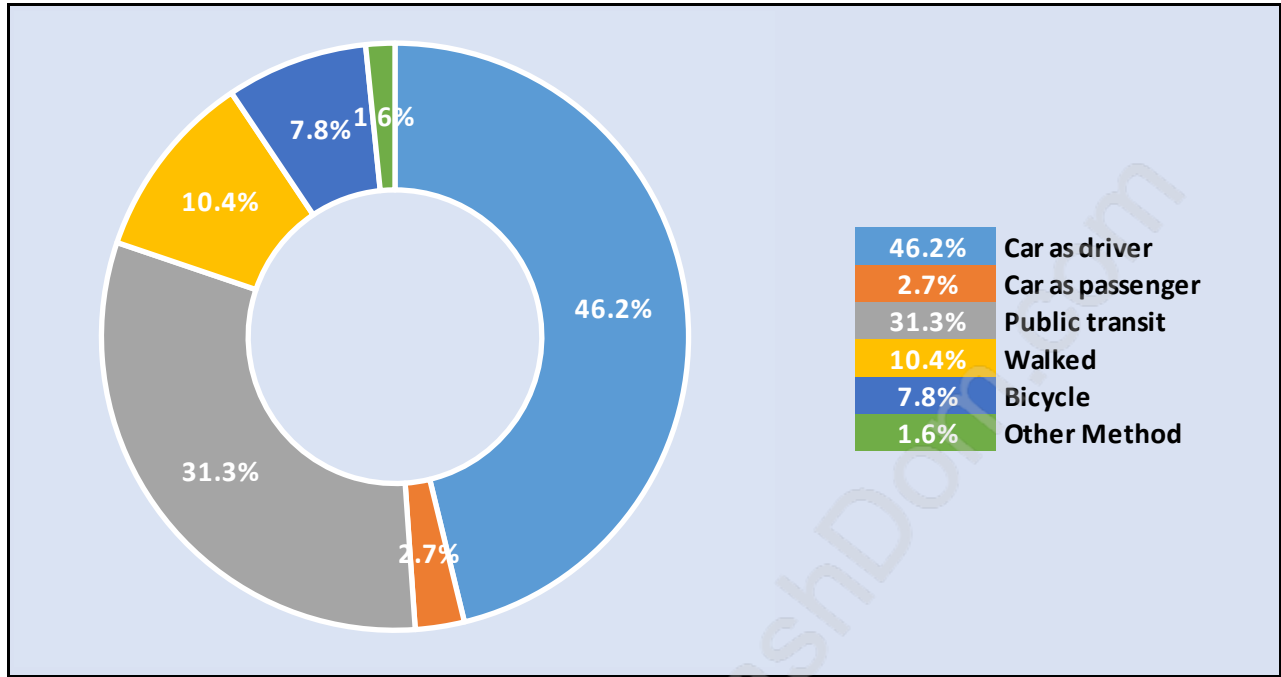

Travel To Work in (from) Kitsilano