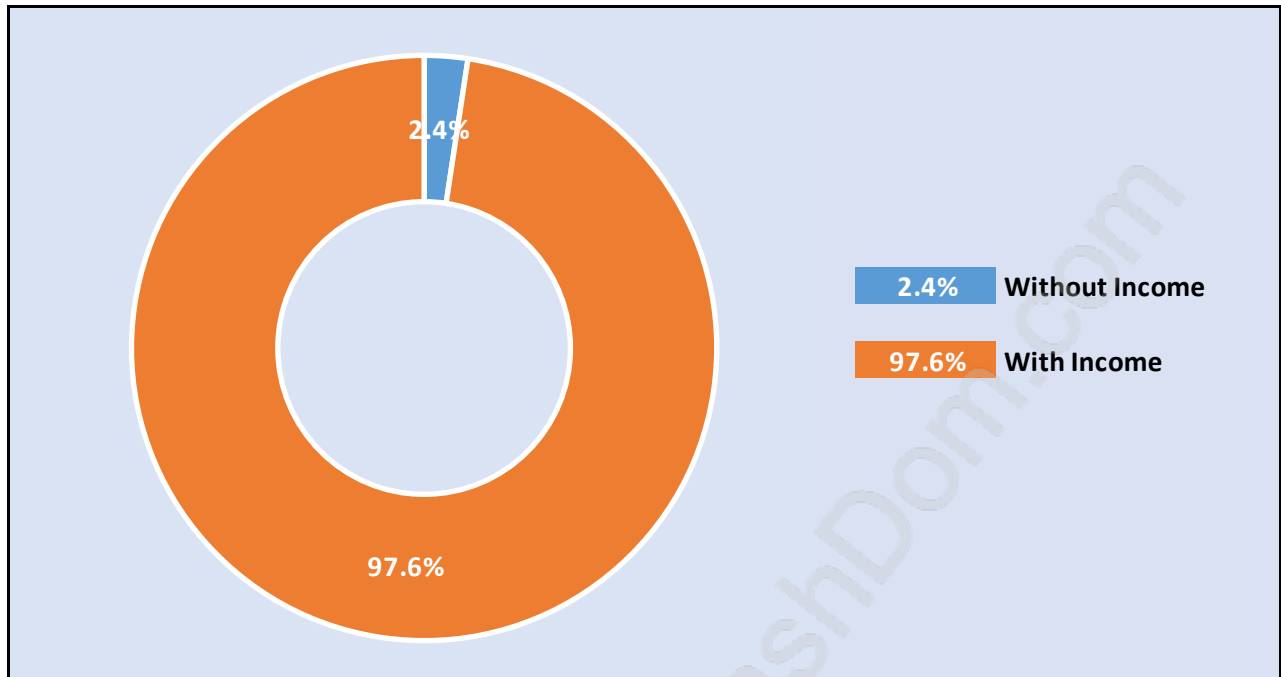

Kitsilano

Population Trends in Kitsilano

Population by Age in Kitsilano

Population Age 15+ by Income Status in Kitsilano

Total Population Age 15 - 39,990

Households by Income in Kitsilano

Total Number of Households - 23,896 / Average Household Income - \$105,619

Families in Kitsilano

Average Persons per Family - 2.6

Children at Home in Kitsilano

Total Number of Children at Home - 6,982

Family Structure in Kitsilano

Total Number of Families - 10,423 / Average Persons per Family - 2.6