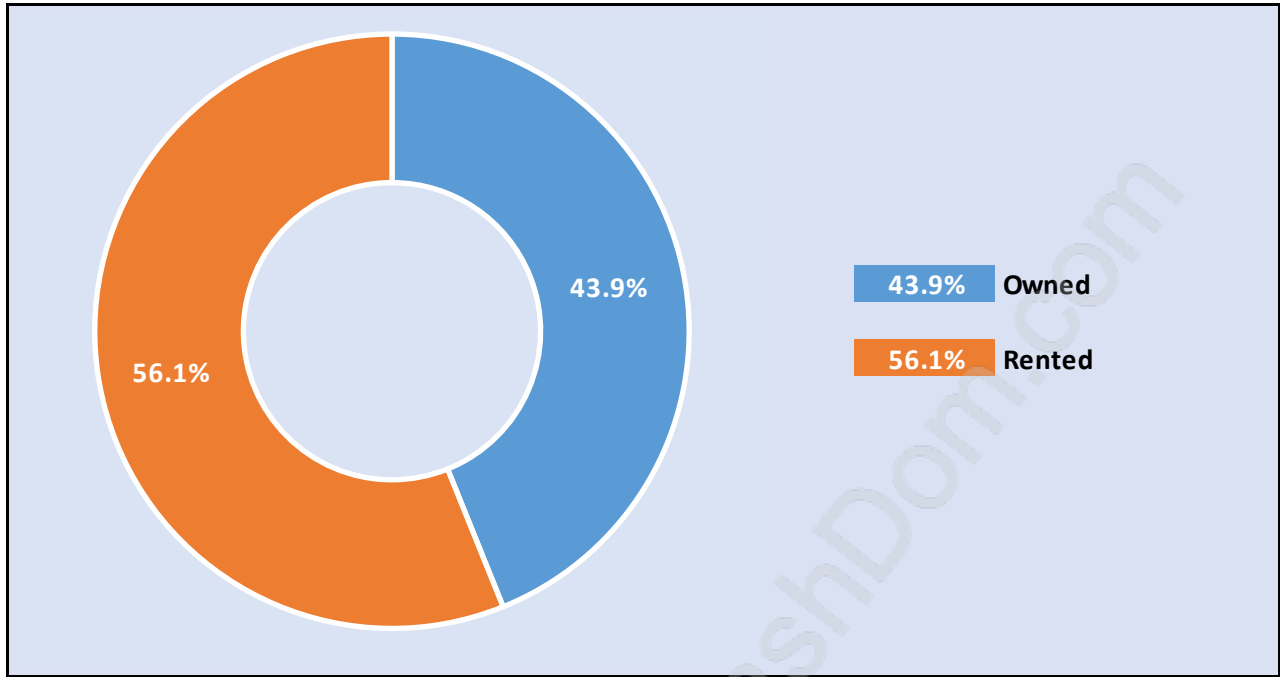

Kitsilano

Population Trends in Kitsilano

Population by Age in Kitsilano

Population Age 15+ by Income Status in Kitsilano

Total Population Age 15 - 39,990

Households by Income in Kitsilano

Total Number of Households - 23,896 / Average Household Income - \$105,619

Families in Kitsilano

Average Persons per Family - 2.6

Children at Home in Kitsilano

Total Number of Children at Home - 6,982

Family Structure in Kitsilano

Total Number of Families - 10,423 / Average Persons per Family - 2.6

Households by Household Size in Kitsilano

Total Number of Households - 23,896

Dwellings in Kitsilano

Population Age 15+ in Kitsilano

Labour Force by Occupation in Kitsilano

Labour Force Participation in Kitsilano