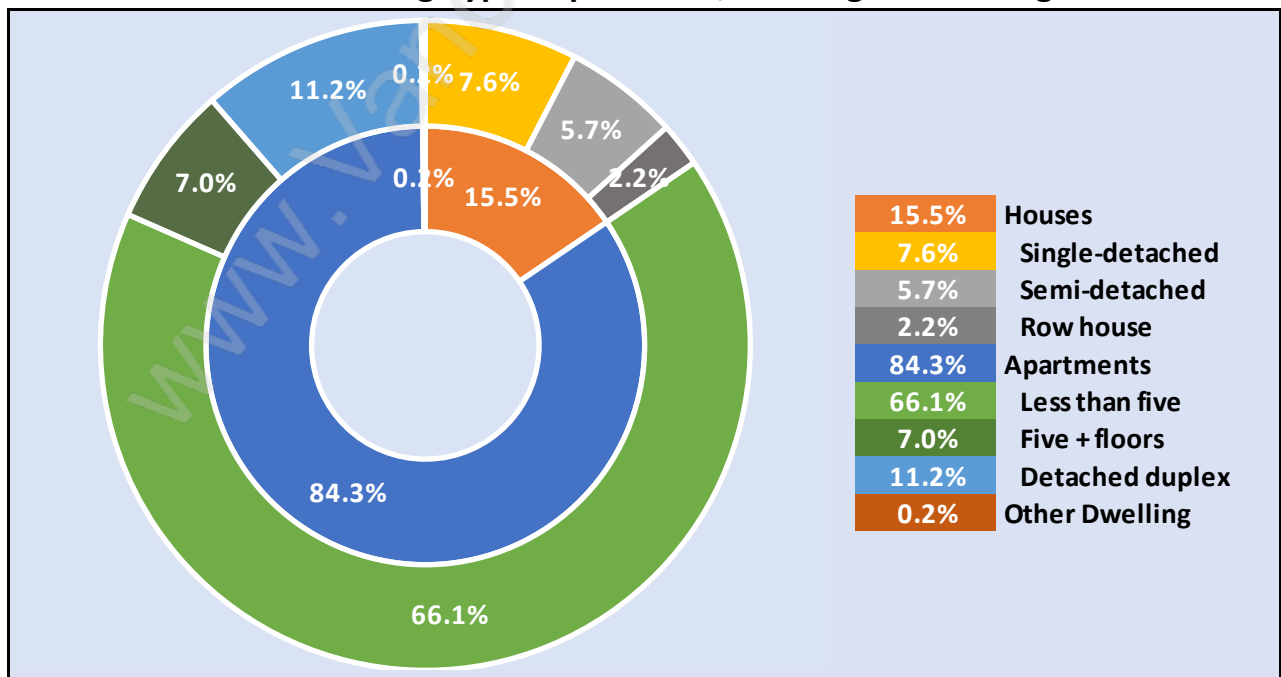

Occupied Dwellings by Structure Type in Kitsilano

Dominant Building Type - Apartment, building low and high rise