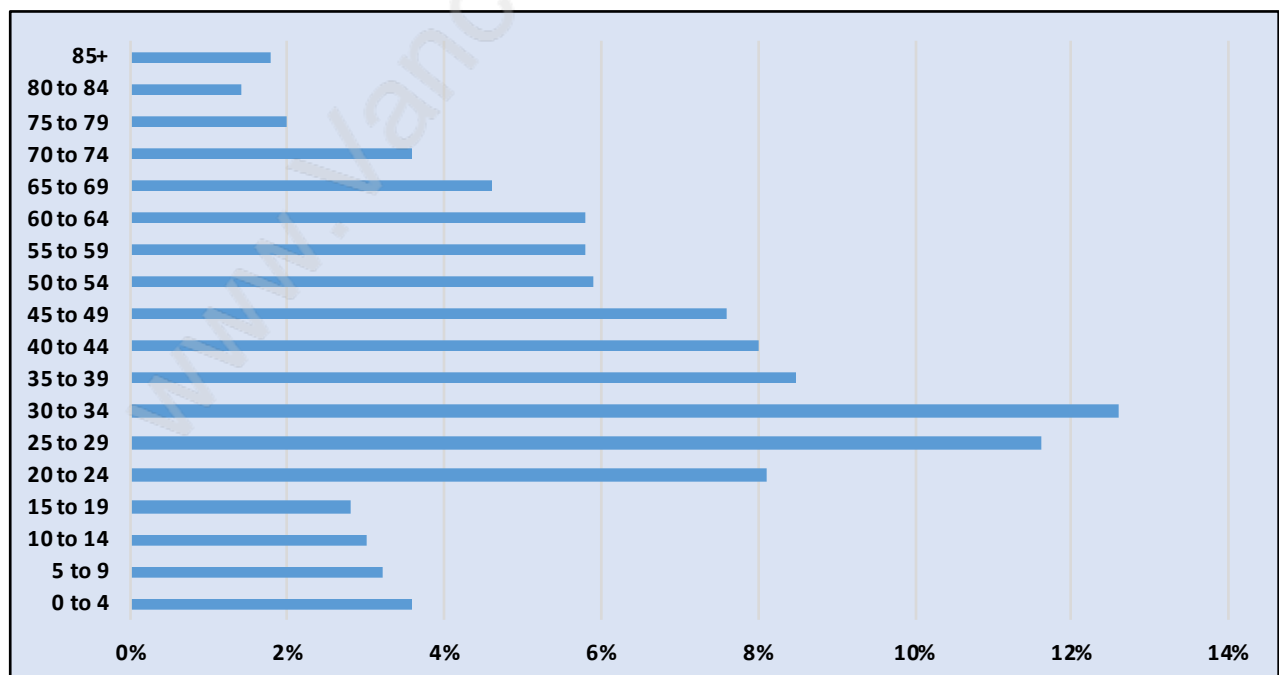

Kitsilano

Population Trends in Kitsilano

Population by Age in Kitsilano

Population Age 15+ by Income Status in Kitsilano

Total Population Age 15 - 39,990

Households by Income in Kitsilano

Total Number of Households - 23,896 / Average Household Income - \$105,619

Families in Kitsilano

Average Persons per Family - 2.6

Children at Home in Kitsilano

Total Number of Children at Home - 6,982

Family Structure in Kitsilano

Total Number of Families - 10,423 / Average Persons per Family - 2.6