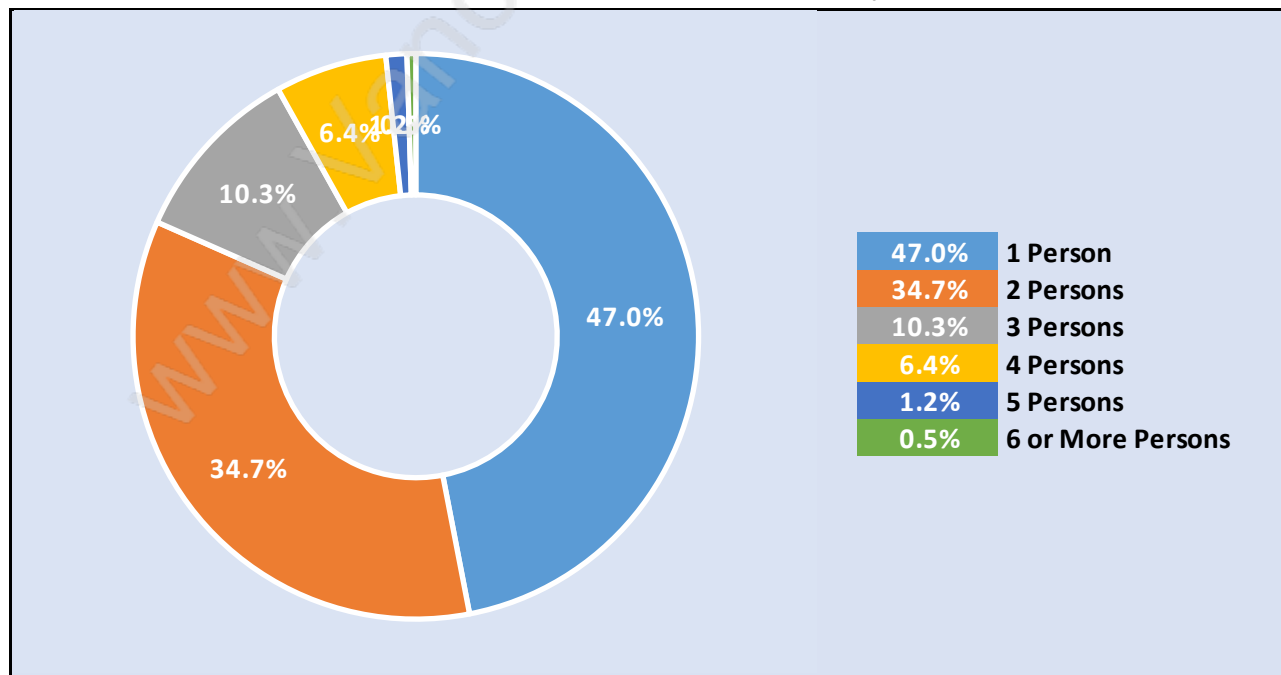

Kitsilano

Population Trends in Kitsilano

Population by Age in Kitsilano

Population Age 15+ by Income Status in Kitsilano

Total Population Age 15 - 39,990

Households by Income in Kitsilano

Total Number of Households - 23,896 / Average Household Income - \$105,619

Families in Kitsilano

Average Persons per Family - 2.6

Children at Home in Kitsilano

Total Number of Children at Home - 6,982

Family Structure in Kitsilano

Total Number of Families - 10,423 / Average Persons per Family - 2.6

Households by Household Size in Kitsilano

Total Number of Households - 23,896

Dwellings in Kitsilano

Population Age 15+ in Kitsilano

Labour Force by Occupation in Kitsilano

Labour Force Participation in Kitsilano