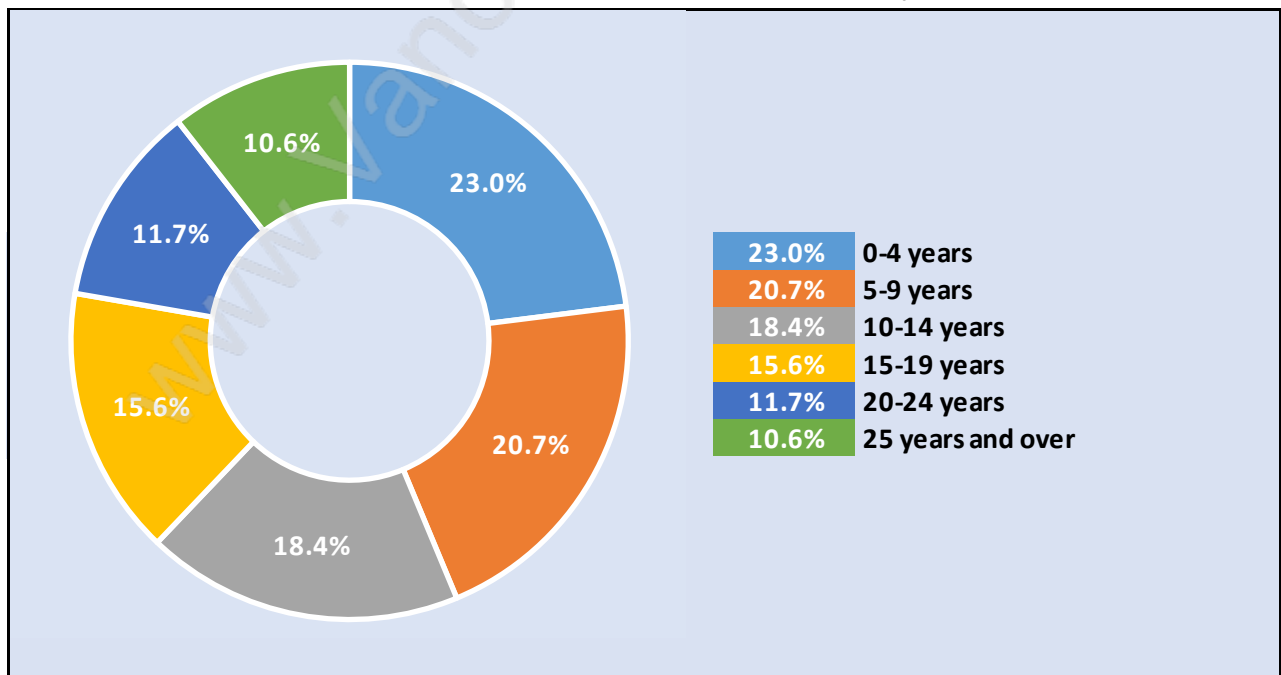

Kitsilano

Population Trends in Kitsilano

Population by Age in Kitsilano

Population Age 15+ by Income Status in Kitsilano

Total Population Age 15 - 39,990

Households by Income in Kitsilano

Total Number of Households - 23,896 / Average Household Income - \$105,619

Families in Kitsilano

Average Persons per Family - 2.6

Children at Home in Kitsilano

Total Number of Children at Home - 6,982

Family Structure in Kitsilano

Total Number of Families - 10,423 / Average Persons per Family - 2.6