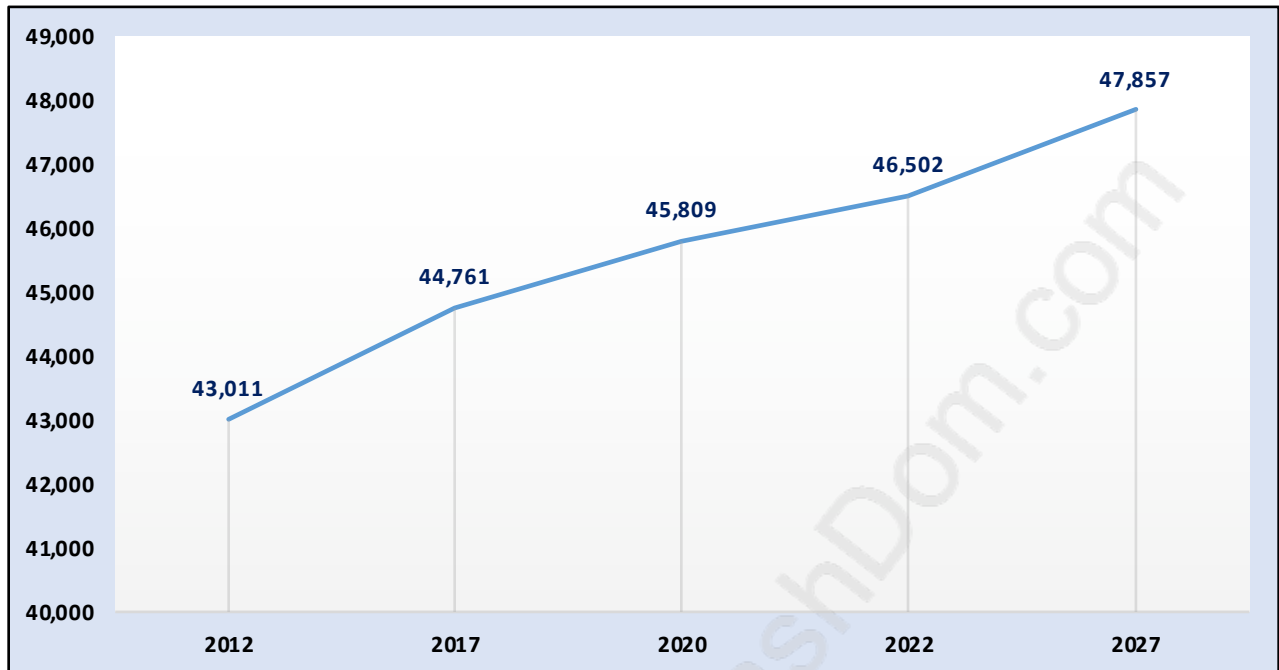

Kitsilano

Population Trends in Kitsilano

Population by Age in Kitsilano

Population Age 15+ by Income Status in Kitsilano

Total Population Age 15 - 39,990

Households by Income in Kitsilano

Total Number of Households - 23,896 / Average Household Income - \$105,619

Families in Kitsilano

Average Persons per Family - 2.6

Children at Home in Kitsilano

Total Number of Children at Home - 6,982

Family Structure in Kitsilano

Total Number of Families - 10,423 / Average Persons per Family - 2.6