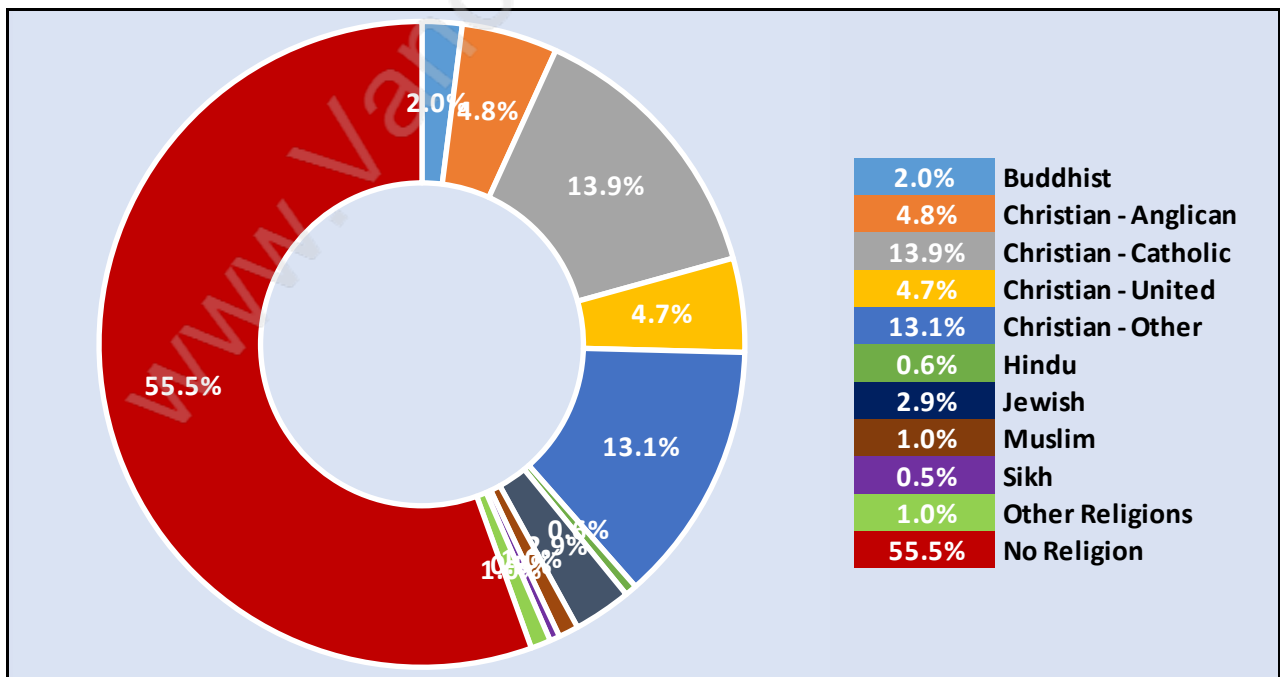

Kitsilano

Population Trends in Kitsilano

Population by Age in Kitsilano

Population Age 15+ by Income Status in Kitsilano

Total Population Age 15 - 39,990

Households by Income in Kitsilano

Total Number of Households - 23,896 / Average Household Income - \$105,619

Households by Household Size in Kitsilano

Total Number of Households - 23,896

Dwellings in Kitsilano

Population Age 15+ in Kitsilano

Labour Force by Occupation in Kitsilano

Labour Force Participation in Kitsilano

Travel To Work in (from) Kitsilano

Occupied Dwellings by Structure Type in Kitsilano

Dominant Building Type - Apartment, building low and high rise

Private Dwellings by Period of Construction in Kitsilano

Dominant Period of Construction - Before 1960

Population by Religion in Kitsilano

Population by Home Languages in Kitsilano