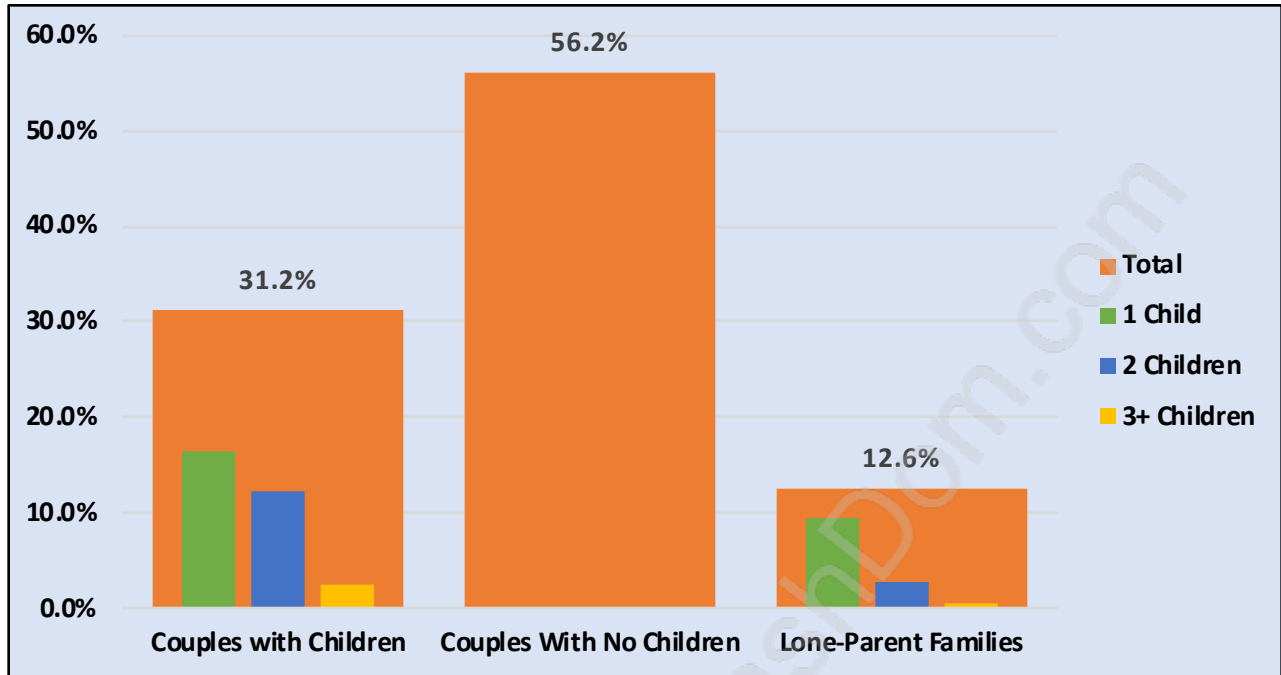

Kitsilano

Population Trends in Kitsilano

Population by Age in Kitsilano

Population Age 15+ by Income Status in Kitsilano

Total Population Age 15 - 39,990

Households by Income in Kitsilano

Total Number of Households - 23,896 / Average Household Income - \$105,619

Families in Kitsilano

Average Persons per Family - 2.6

Children at Home in Kitsilano

Total Number of Children at Home - 6,982

Family Structure in Kitsilano

Total Number of Families - 10,423 / Average Persons per Family - 2.6

Households by Household Size in Kitsilano

Total Number of Households - 23,896

Dwellings in Kitsilano

Population Age 15+ in Kitsilano

Labour Force by Occupation in Kitsilano

Labour Force Participation in Kitsilano