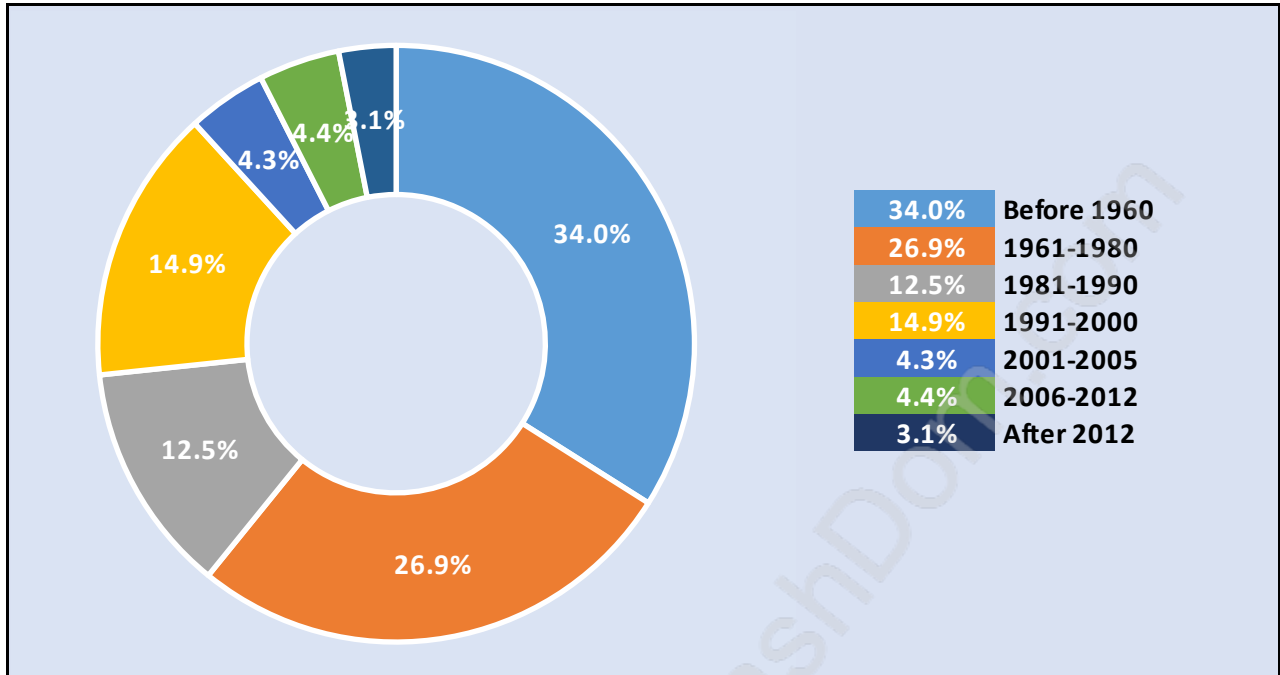

Kitsilano

Population Trends in Kitsilano

Population by Age in Kitsilano

Population Age 15+ by Income Status in Kitsilano

Total Population Age 15 - 39,990

Households by Income in Kitsilano

Total Number of Households - 23,896 / Average Household Income - \$105,619

Families in Kitsilano

Average Persons per Family - 2.6

Children at Home in Kitsilano

Total Number of Children at Home - 6,982

Family Structure in Kitsilano

Total Number of Families - 10,423 / Average Persons per Family - 2.6

Travel To Work in (from) Kitsilano

Occupied Dwellings by Structure Type in Kitsilano

Dominant Building Type - Apartment, building low and high rise

Private Dwellings by Period of Construction in Kitsilano

Dominant Period of Construction - Before 1960

Population by Religion in Kitsilano

Population by Home Languages in Kitsilano