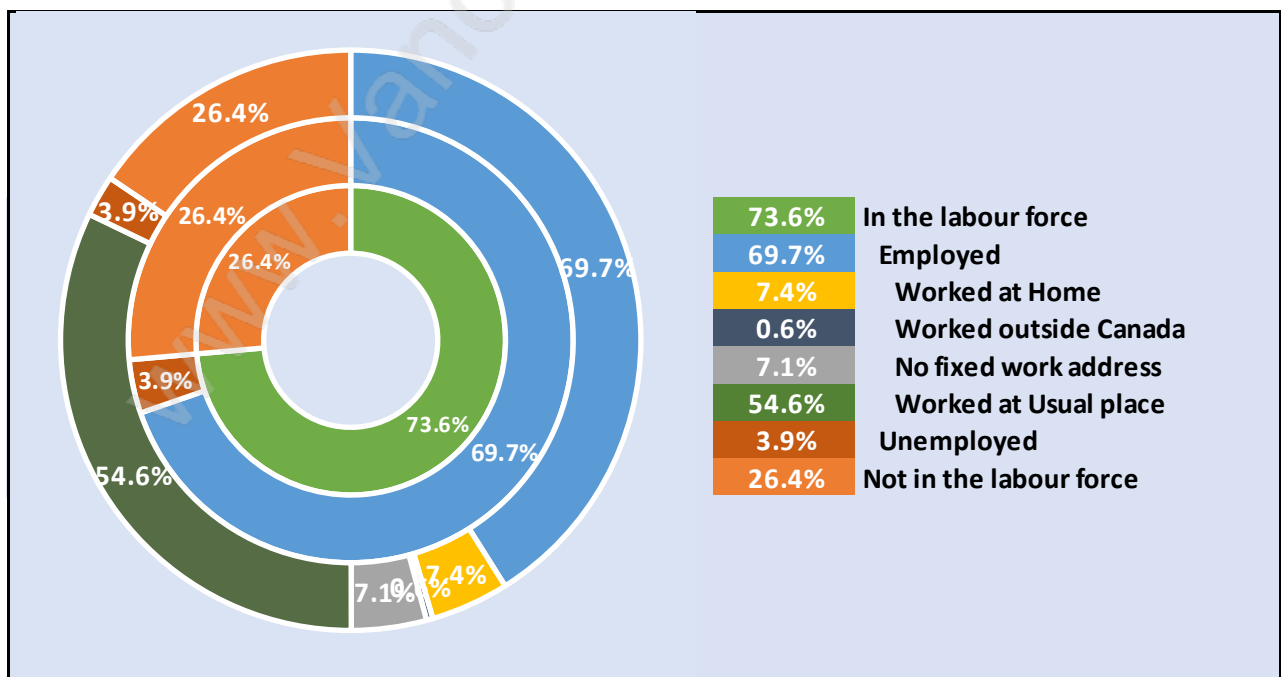

Kitsilano

Population Trends in Kitsilano

Population by Age in Kitsilano

Population Age 15+ by Income Status in Kitsilano

Total Population Age 15 - 39,990

Households by Income in Kitsilano

Total Number of Households - 23,896 / Average Household Income - \$105,619

Families in Kitsilano

Average Persons per Family - 2.6

Children at Home in Kitsilano

Total Number of Children at Home - 6,982

Family Structure in Kitsilano

Total Number of Families - 10,423 / Average Persons per Family - 2.6

Households by Household Size in Kitsilano

Total Number of Households - 23,896

Dwellings in Kitsilano

Population Age 15+ in Kitsilano

Labour Force by Occupation in Kitsilano

Labour Force Participation in Kitsilano