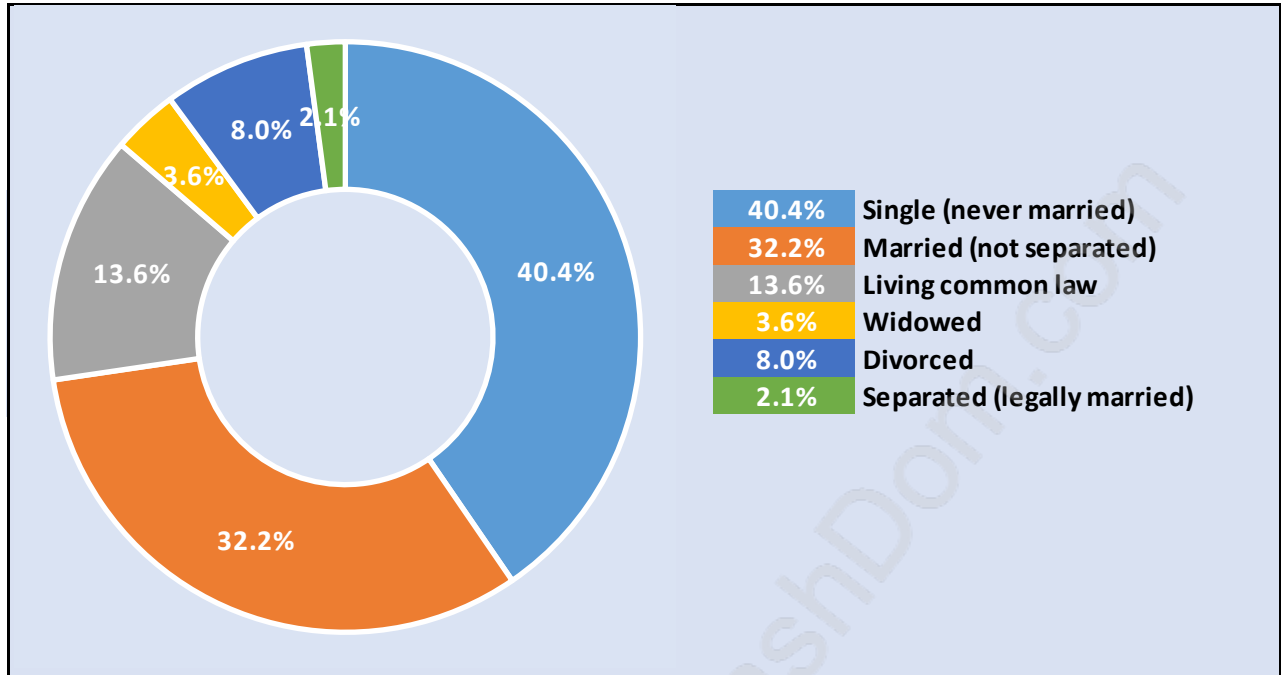

Kitsilano

Population Trends in Kitsilano

Population by Age in Kitsilano

Population Age 15+ by Income Status in Kitsilano

Total Population Age 15 - 39,990

Households by Income in Kitsilano

Total Number of Households - 23,896 / Average Household Income - \$105,619

Families in Kitsilano

Average Persons per Family - 2.6

Children at Home in Kitsilano

Total Number of Children at Home - 6,982

Family Structure in Kitsilano

Total Number of Families - 10,423 / Average Persons per Family - 2.6

Households by Household Size in Kitsilano

Total Number of Households - 23,896

Dwellings in Kitsilano

Population Age 15+ in Kitsilano

Labour Force by Occupation in Kitsilano

Labour Force Participation in Kitsilano