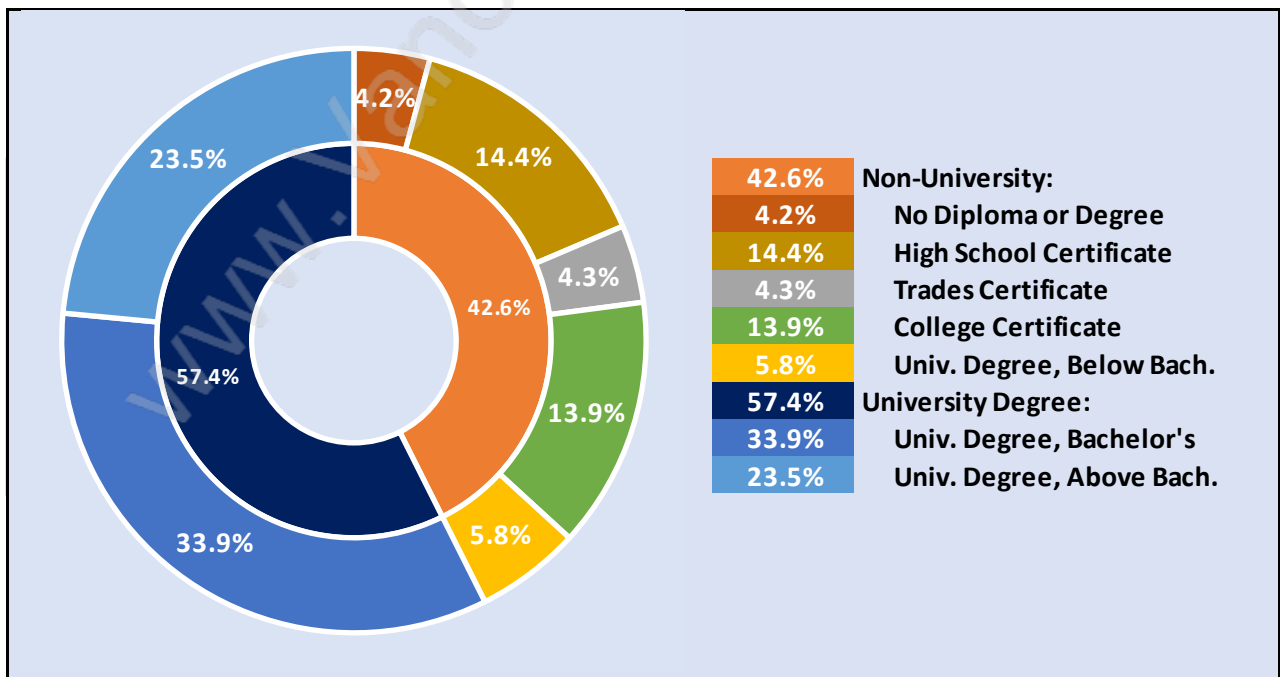

Kitsilano

Population Trends in Kitsilano

Population by Age in Kitsilano

Population Age 15+ by Income Status in Kitsilano

Total Population Age 15 - 39,990

Households by Income in Kitsilano

Total Number of Households - 23,896 / Average Household Income - \$105,619

Families in Kitsilano

Average Persons per Family - 2.6

Children at Home in Kitsilano

Total Number of Children at Home - 6,982

Family Structure in Kitsilano

Total Number of Families - 10,423 / Average Persons per Family - 2.6

Households by Household Size in Kitsilano

Total Number of Households - 23,896

Dwellings in Kitsilano

Population Age 15+ in Kitsilano

Labour Force by Occupation in Kitsilano

Labour Force Participation in Kitsilano