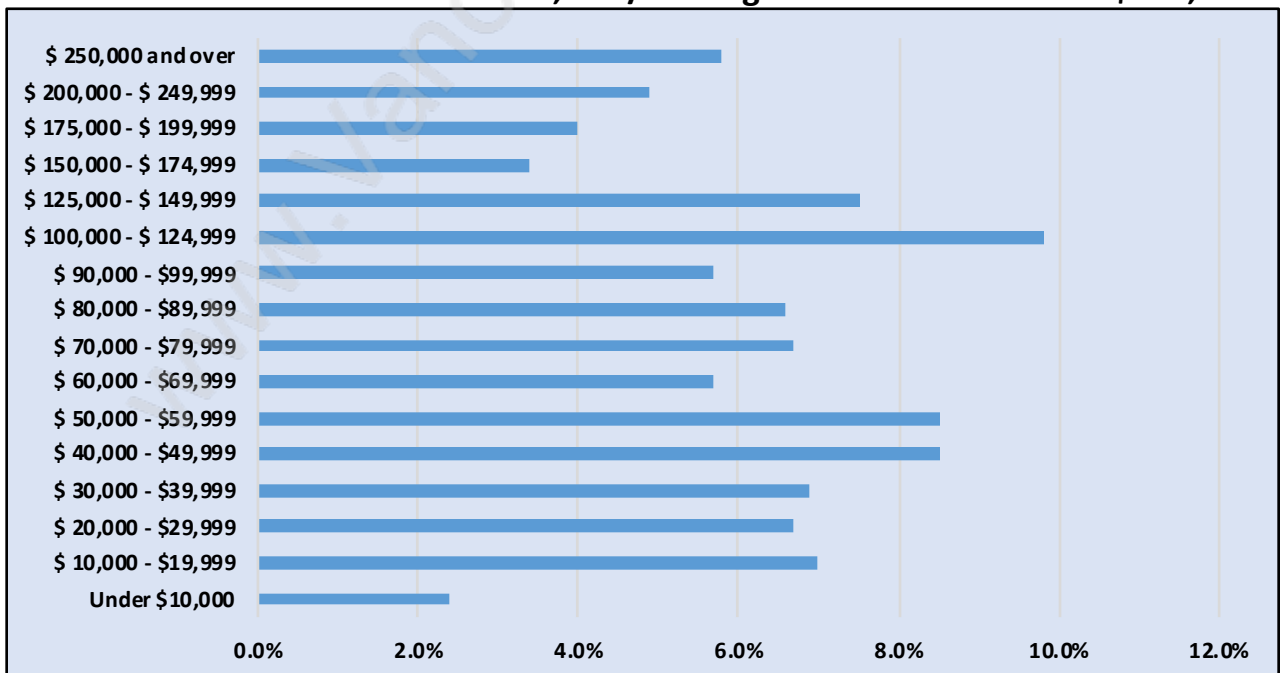

Kitsilano

Population Trends in Kitsilano

Population by Age in Kitsilano

Population Age 15+ by Income Status in Kitsilano

Total Population Age 15 - 39,990

Households by Income in Kitsilano

Total Number of Households - 23,896 / Average Household Income - \$105,619

Families in Kitsilano

Average Persons per Family - 2.6

Children at Home in Kitsilano

Total Number of Children at Home - 6,982

Family Structure in Kitsilano

Total Number of Families - 10,423 / Average Persons per Family - 2.6