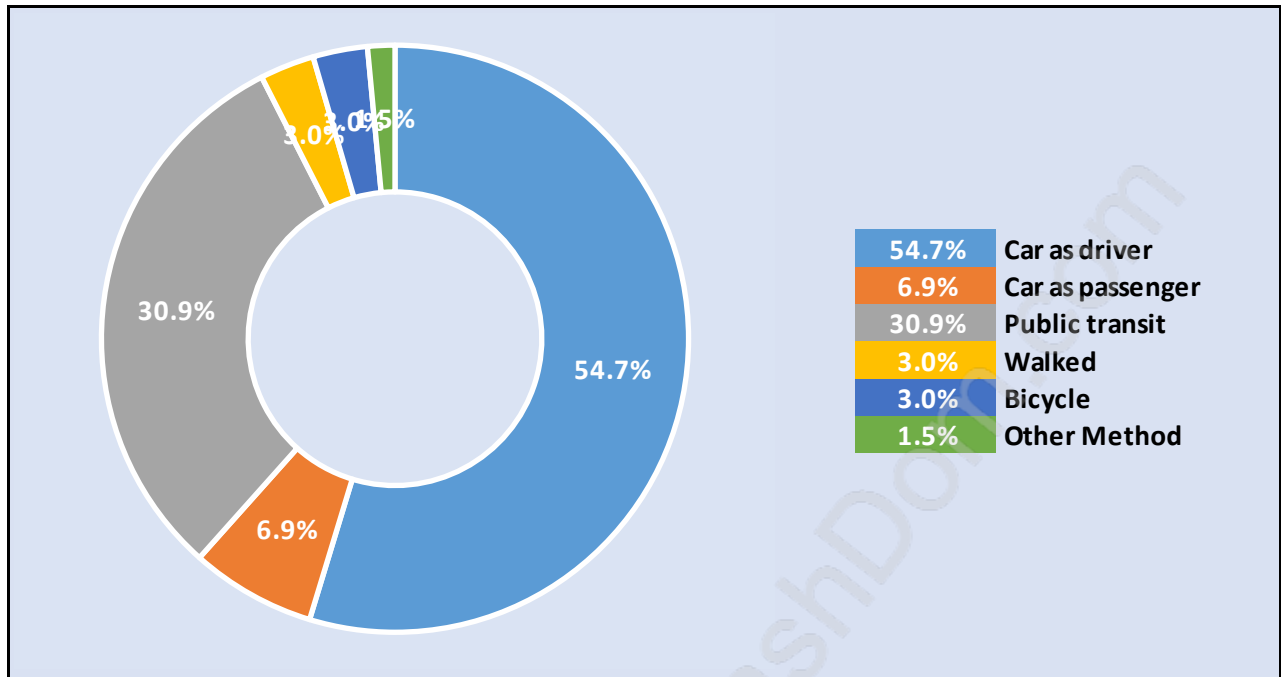

Households by Household Size in Knight

Total Number of Households - 7,410

Dwellings in Knight

Population Age 15+ in Knight

Labour Force by Occupation in Knight

Labour Force Participation in Knight

Travel To Work in (from) Knight