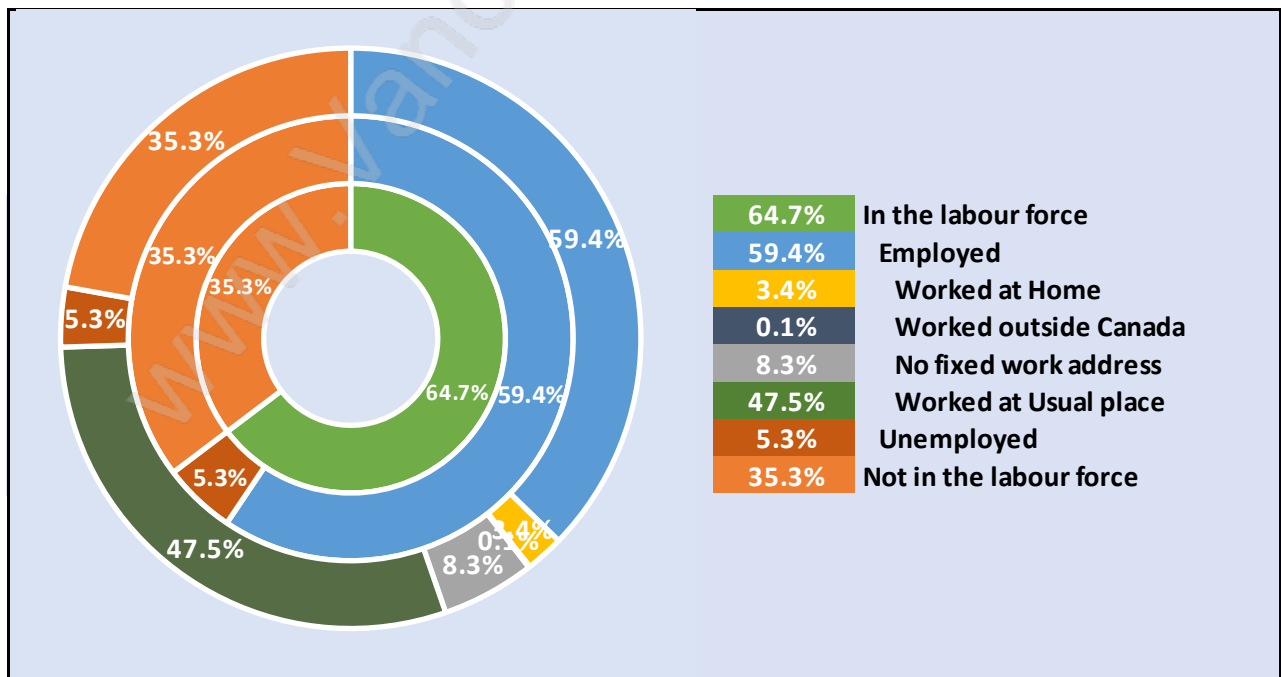

Households by Household Size in Knight

Total Number of Households - 7,410

Dwellings in Knight

Population Age 15+ in Knight

Labour Force by Occupation in Knight

Labour Force Participation in Knight

Travel To Work in (from) Knight