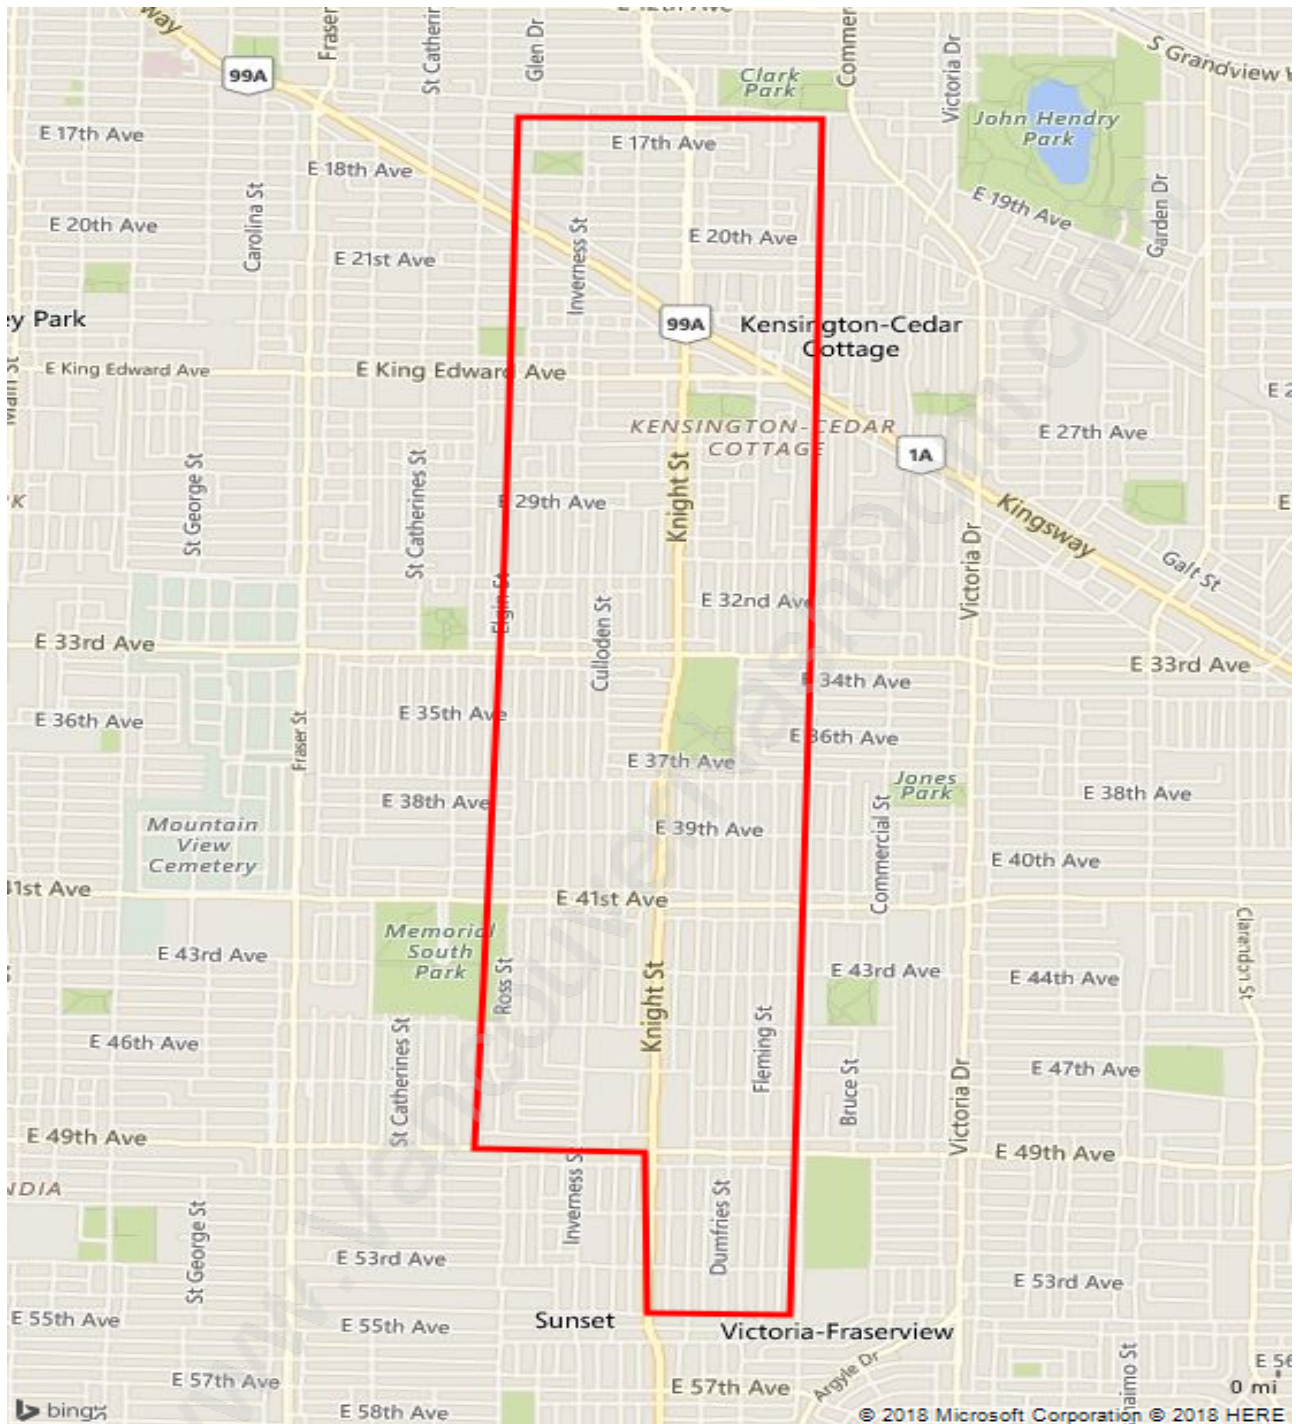

Knight

Population Trends in Knight

Population by Age in Knight

Population Age 15+ by Income Status in Knight

Total Population Age 15 - 19,760

Households by Income in Knight

Total Number of Households - 7,410 / Average Household Income - \$88,826