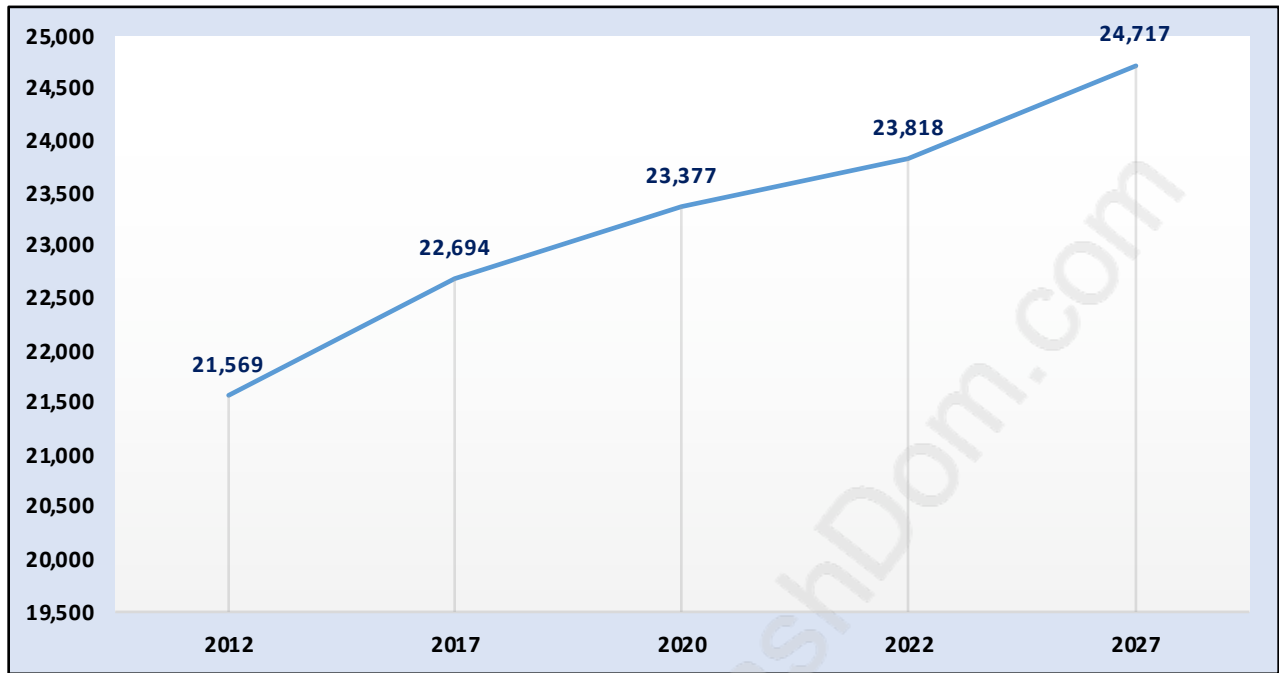

Knight

Population Trends in Knight

Population by Age in Knight

Population Age 15+ by Income Status in Knight

Total Population Age 15 - 19,760

Households by Income in Knight

Total Number of Households - 7,410 / Average Household Income - \$88,826

Families in Knight

Average Persons per Family - 3.3

Children at Home in Knight

Total Number of Children at Home - 7,158

Family Structure in Knight

Total Number of Families - 5,470 / Average Persons per Family - 3.3