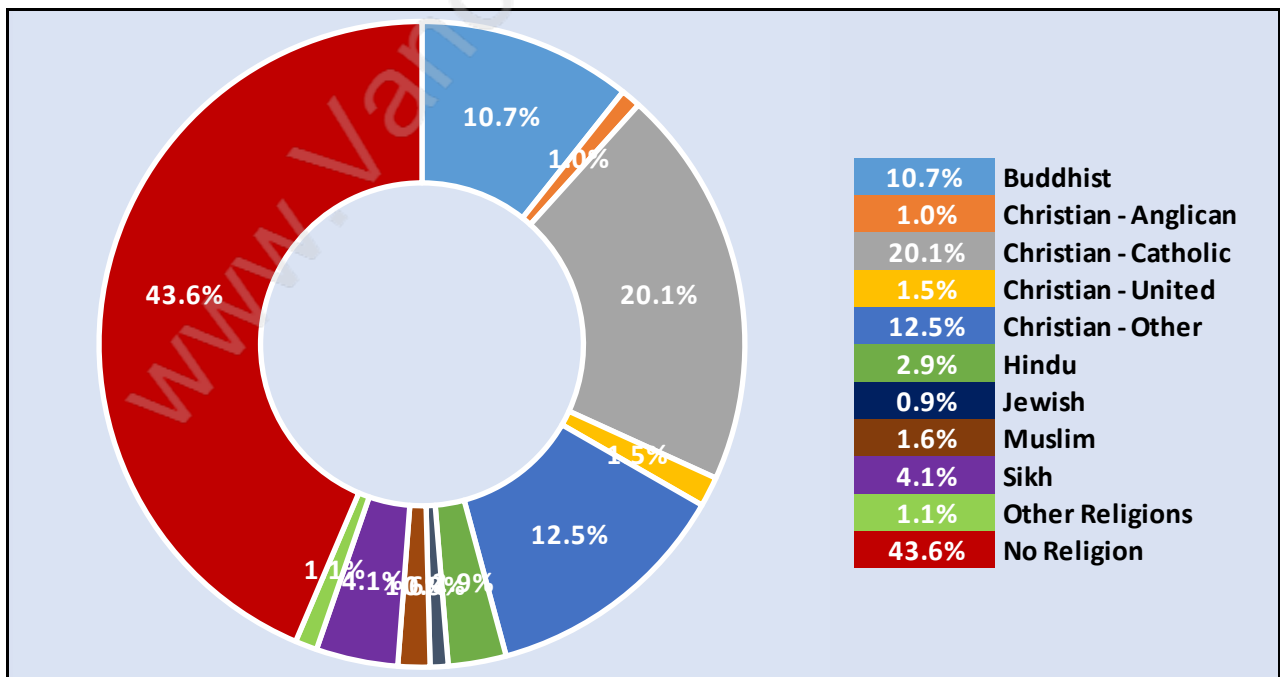

Population by Religion in Knight