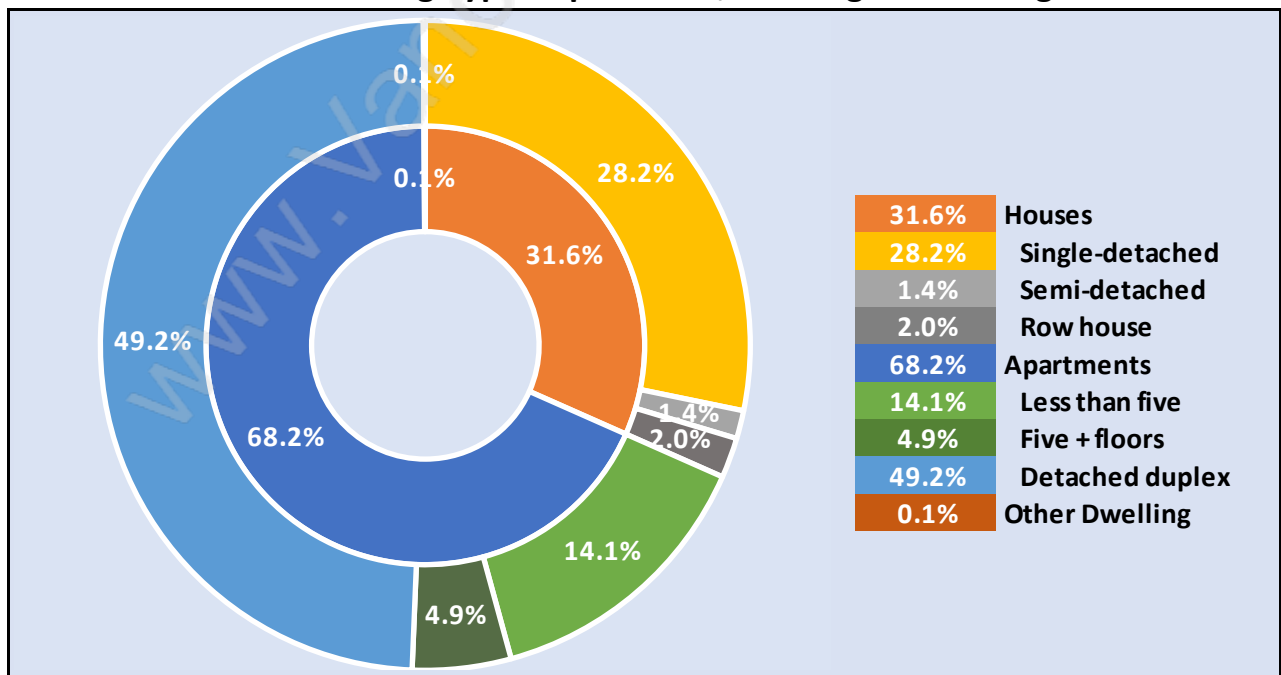

Occupied Dwellings by Structure Type in Knight

Dominant Bulding Type - Apartment, building low and high rise