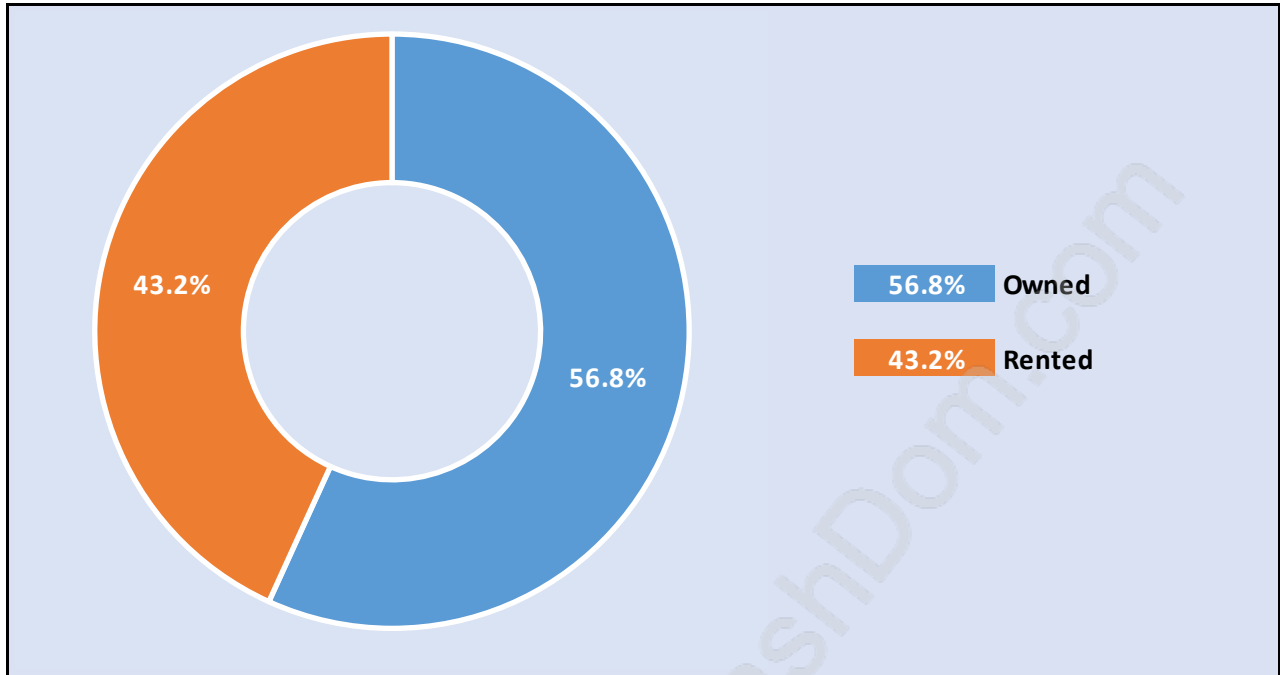

Dwellings in Knight