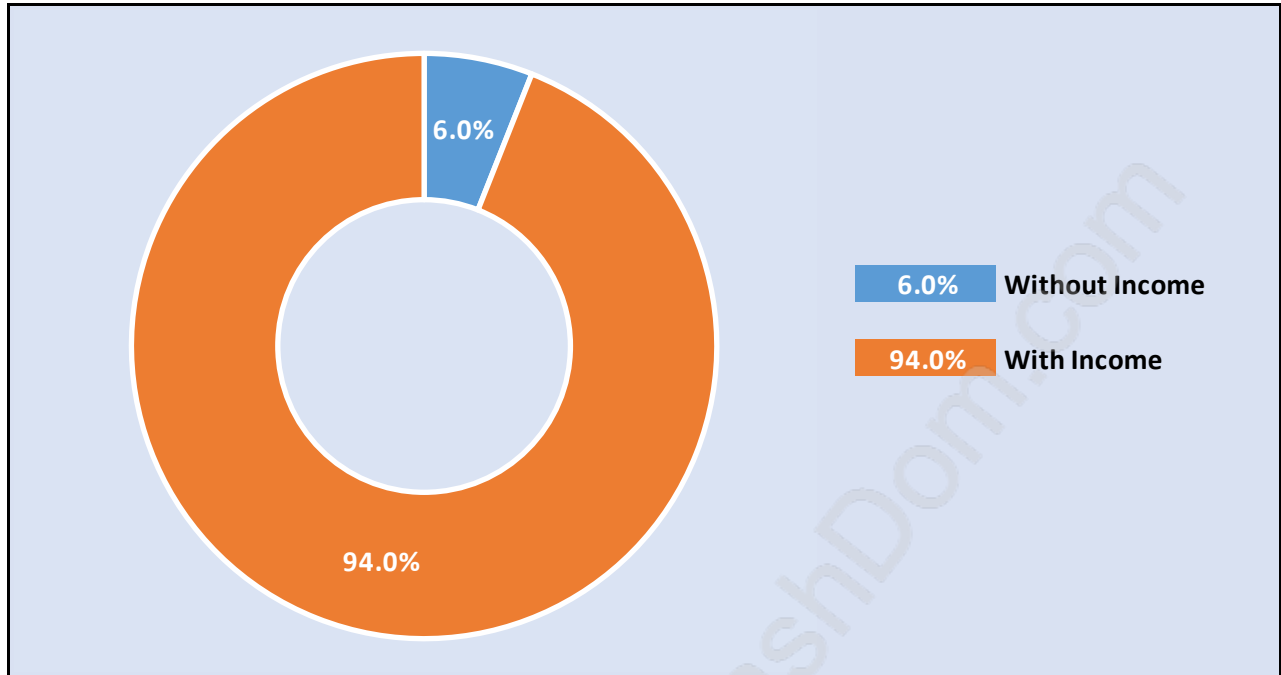

Knight

Population Trends in Knight

Population by Age in Knight

Population Age 15+ by Income Status in Knight

Total Population Age 15 - 19,760

Households by Income in Knight

Total Number of Households - 7,410 / Average Household Income - \$88,826

Families in Knight

Average Persons per Family - 3.3

Children at Home in Knight

Total Number of Children at Home - 7,158

Family Structure in Knight

Total Number of Families - 5,470 / Average Persons per Family - 3.3