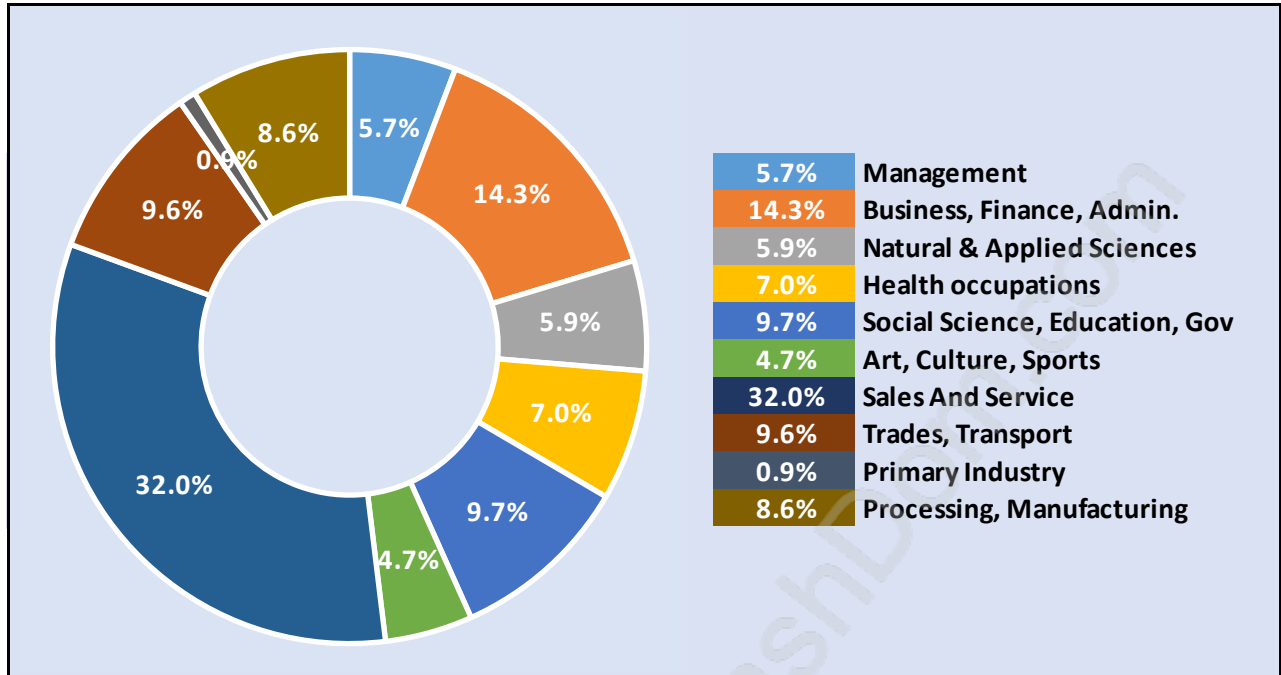

Households by Household Size in Knight

Total Number of Households - 7,410

Dwellings in Knight

Population Age 15+ in Knight

Labour Force by Occupation in Knight

Labour Force Participation in Knight

Travel To Work in (from) Knight