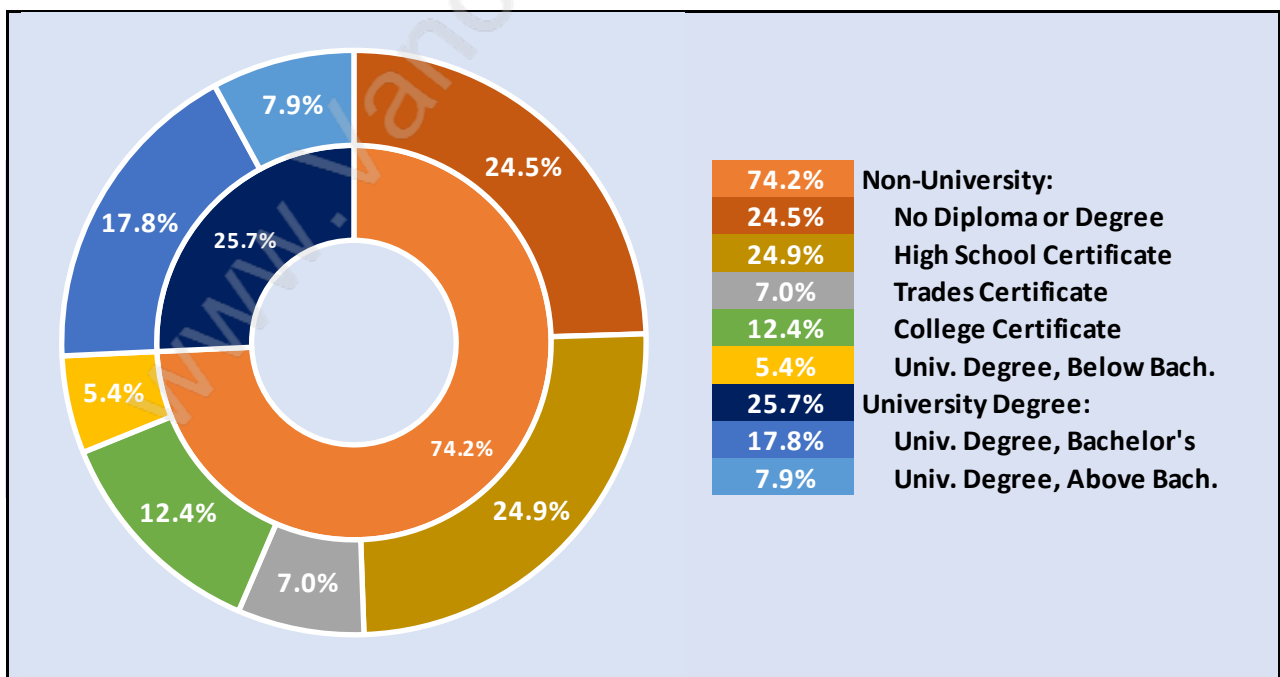

Knight

Population Trends in Knight

Population by Age in Knight

Population Age 15+ by Income Status in Knight

Total Population Age 15 - 19,760

Households by Income in Knight

Total Number of Households - 7,410 / Average Household Income - \$88,826

Households by Household Size in Knight

Total Number of Households - 7,410

Dwellings in Knight

Population Age 15+ in Knight

Labour Force by Occupation in Knight

Labour Force Participation in Knight

Travel To Work in (from) Knight