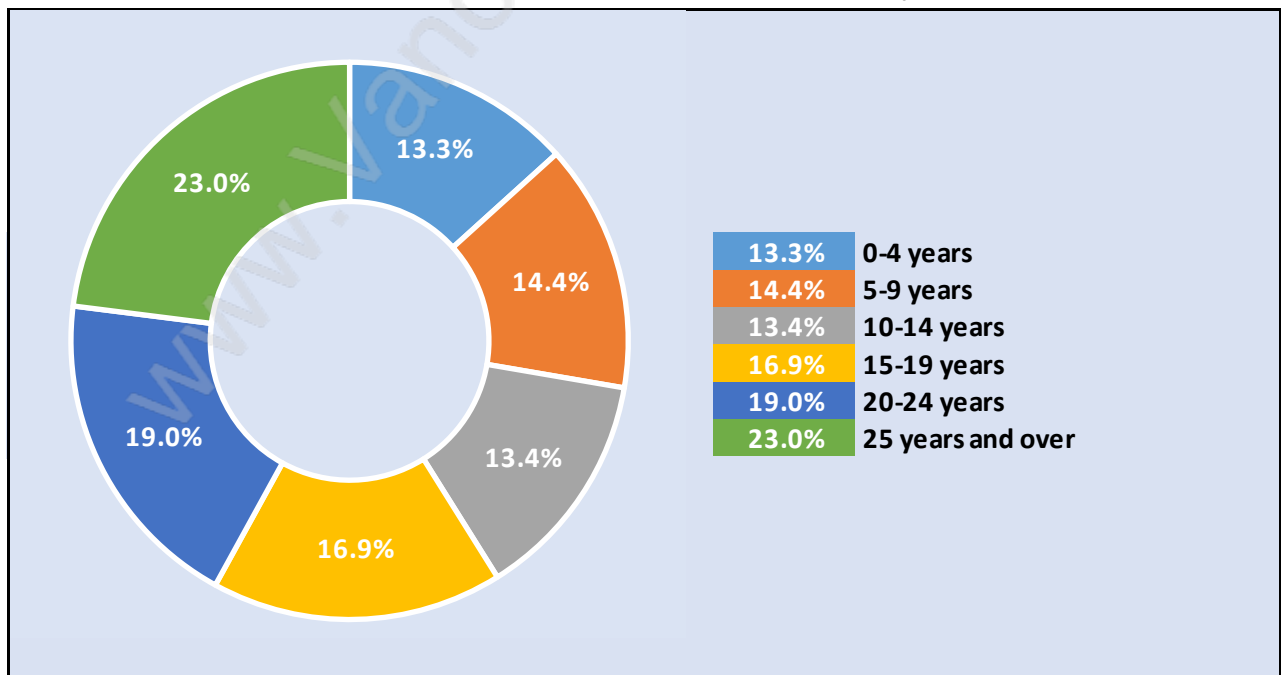

Knight

Population Trends in Knight

Population by Age in Knight

Population Age 15+ by Income Status in Knight

Total Population Age 15 - 19,760

Households by Income in Knight

Total Number of Households - 7,410 / Average Household Income - \$88,826

Families in Knight

Average Persons per Family - 3.3

Children at Home in Knight

Total Number of Children at Home - 7,158

Family Structure in Knight

Total Number of Families - 5,470 / Average Persons per Family - 3.3