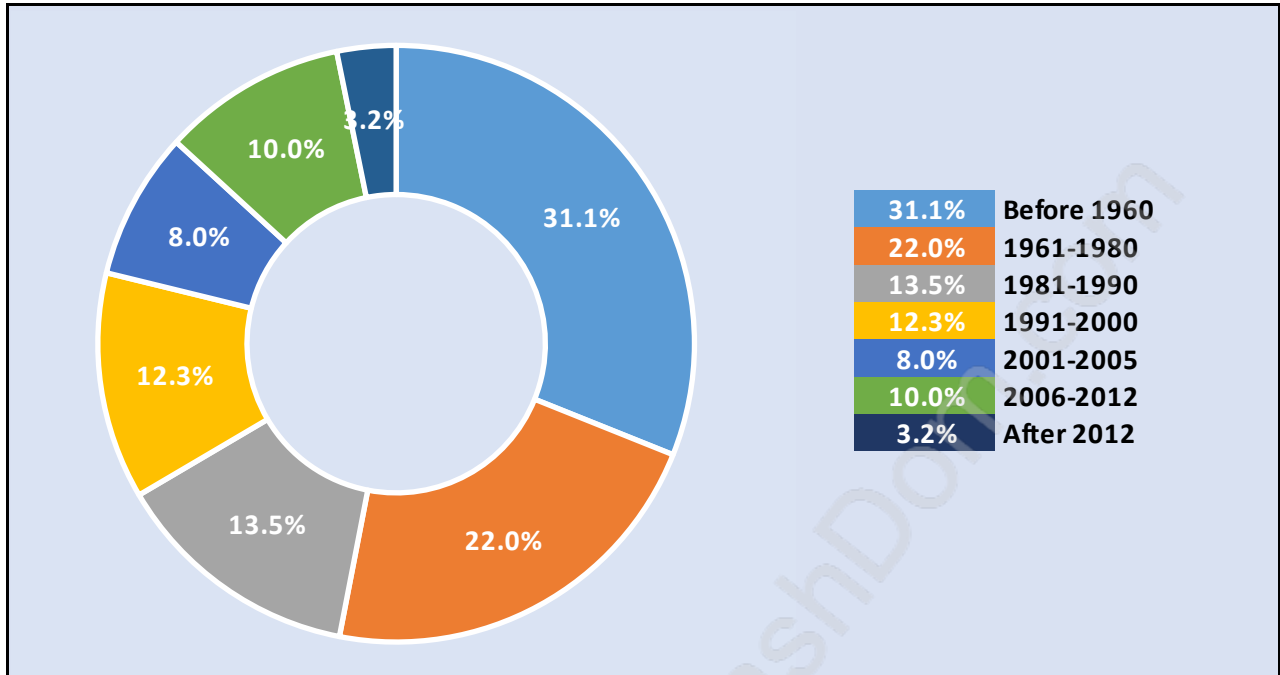

Private Dwellings by Period of Construction in Knight

Dominant Period of Construction - Before 1960