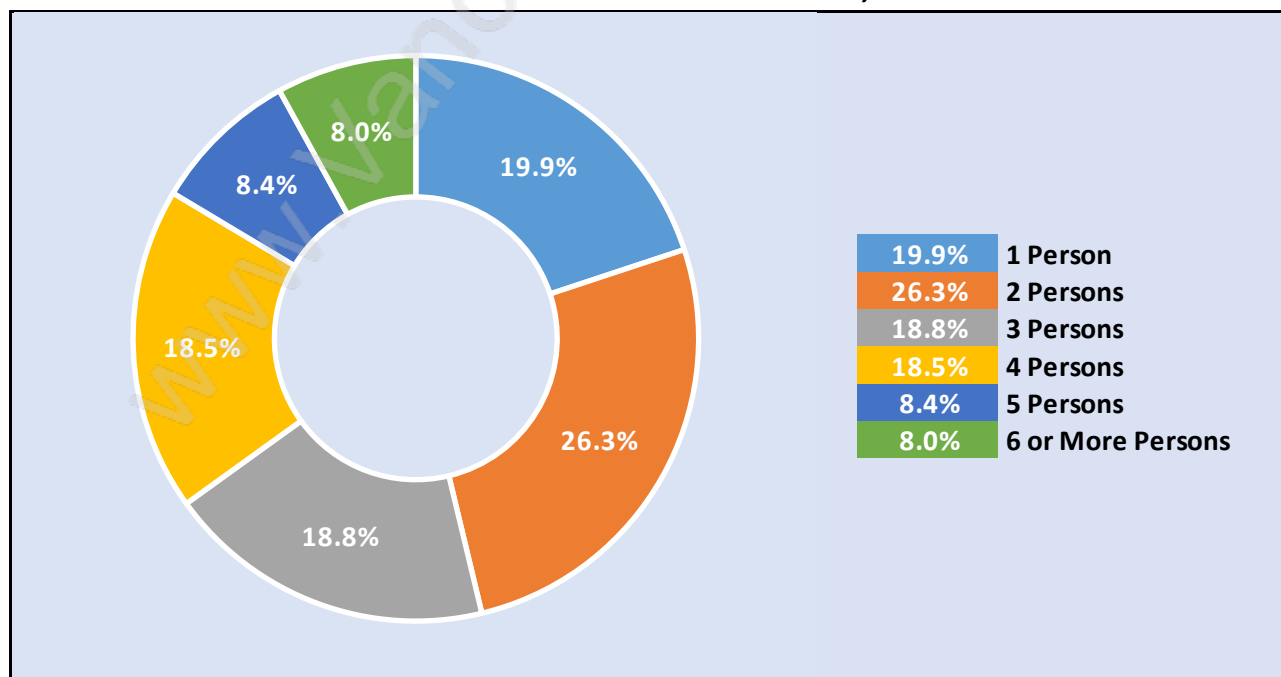

Knight

Population Trends in Knight

Population by Age in Knight

Population Age 15+ by Income Status in Knight

Total Population Age 15 - 19,760

Households by Income in Knight

Total Number of Households - 7,410 / Average Household Income - \$88,826

Families in Knight

Average Persons per Family - 3.3

Children at Home in Knight

Total Number of Children at Home - 7,158

Family Structure in Knight

Total Number of Families - 5,470 / Average Persons per Family - 3.3

Households by Household Size in Knight

Total Number of Households - 7,410

Dwellings in Knight

Population Age 15+ in Knight

Labour Force by Occupation in Knight

Labour Force Participation in Knight

Travel To Work in (from) Knight