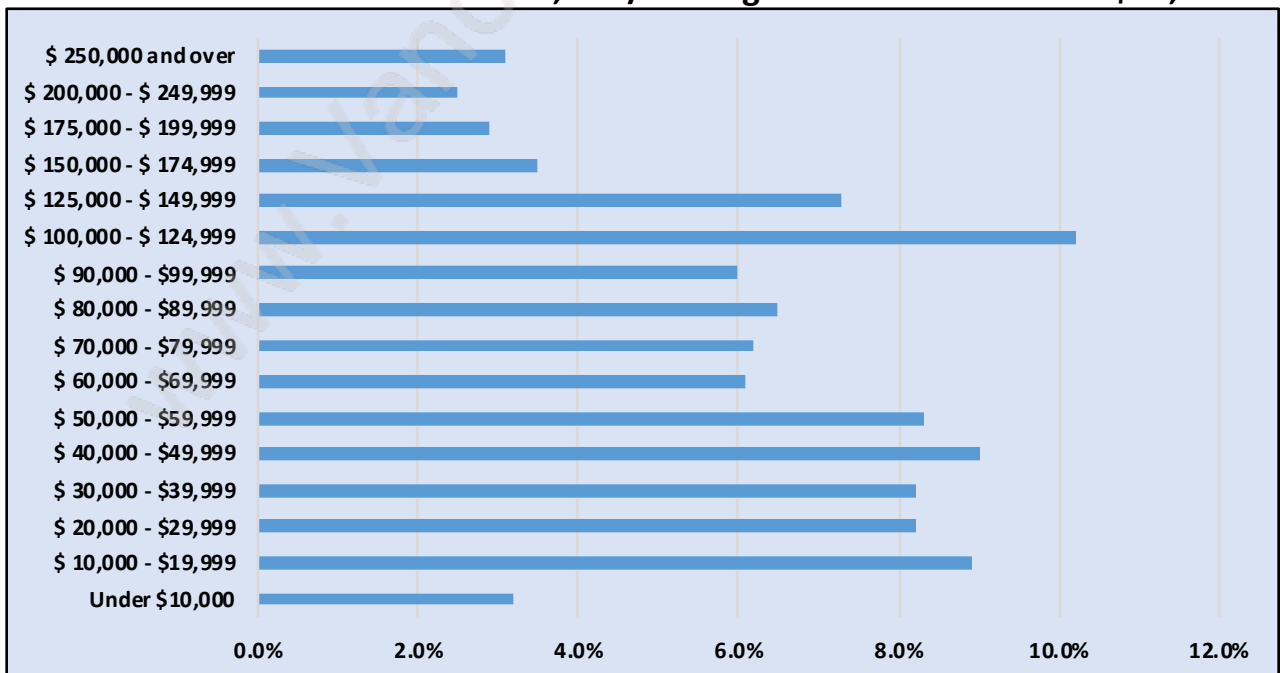

Knight

Population Trends in Knight

Population by Age in Knight

Population Age 15+ by Income Status in Knight

Total Population Age 15 - 19,760

Households by Income in Knight

Total Number of Households - 7,410 / Average Household Income - \$88,826

Families in Knight

Average Persons per Family - 3.3

Children at Home in Knight

Total Number of Children at Home - 7,158

Family Structure in Knight

Total Number of Families - 5,470 / Average Persons per Family - 3.3