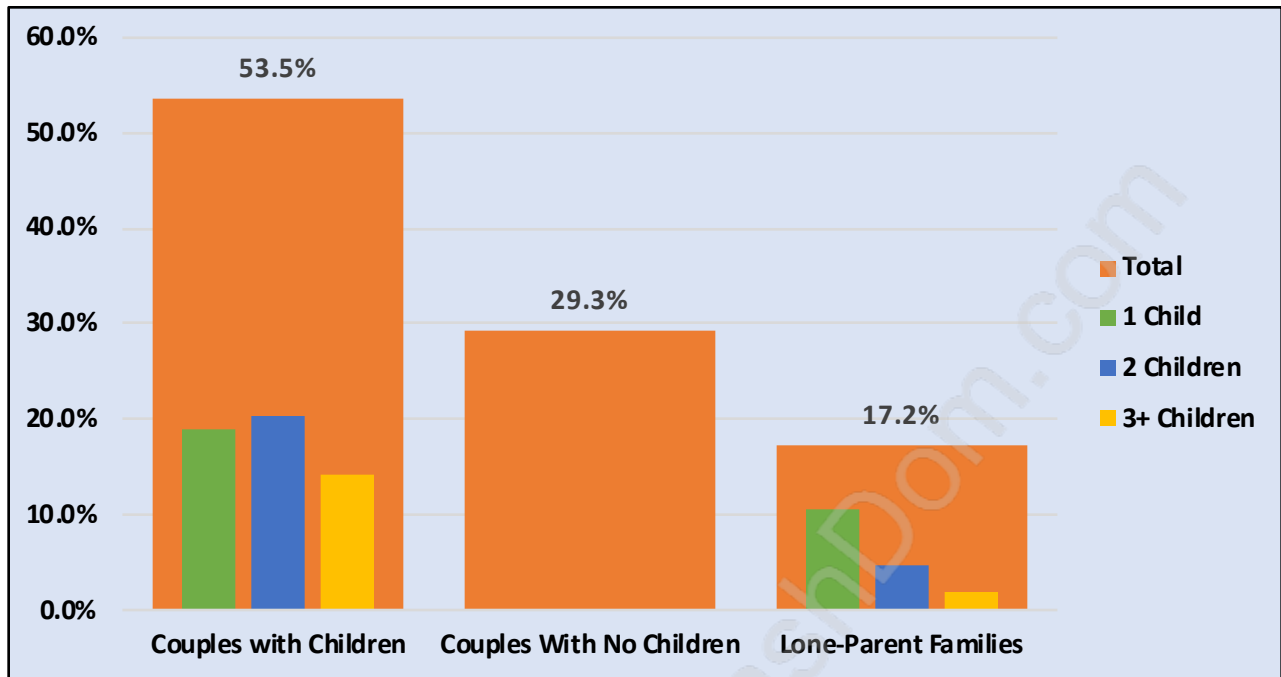

Knight

Population Trends in Knight

Population by Age in Knight

Population Age 15+ by Income Status in Knight

Total Population Age 15 - 19,760

Households by Income in Knight

Total Number of Households - 7,410 / Average Household Income - \$88,826

Families in Knight

Average Persons per Family - 3.3

Children at Home in Knight

Total Number of Children at Home - 7,158

Family Structure in Knight

Total Number of Families - 5,470 / Average Persons per Family - 3.3

Households by Household Size in Knight

Total Number of Households - 7,410

Dwellings in Knight

Population Age 15+ in Knight

Labour Force by Occupation in Knight

Labour Force Participation in Knight

Travel To Work in (from) Knight