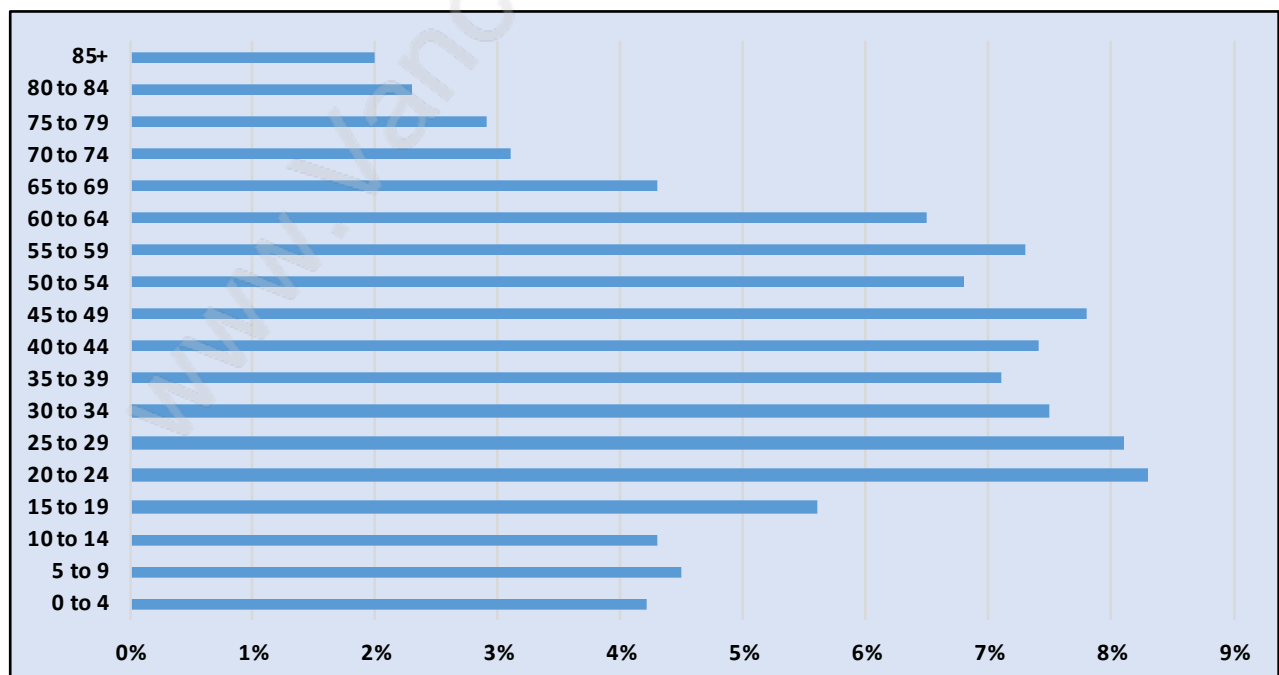

Knight

Population Trends in Knight

Population by Age in Knight

Population Age 15+ by Income Status in Knight

Total Population Age 15 - 19,760

Households by Income in Knight

Total Number of Households - 7,410 / Average Household Income - \$88,826

Families in Knight

Average Persons per Family - 3.3

Children at Home in Knight

Total Number of Children at Home - 7,158

Family Structure in Knight

Total Number of Families - 5,470 / Average Persons per Family - 3.3