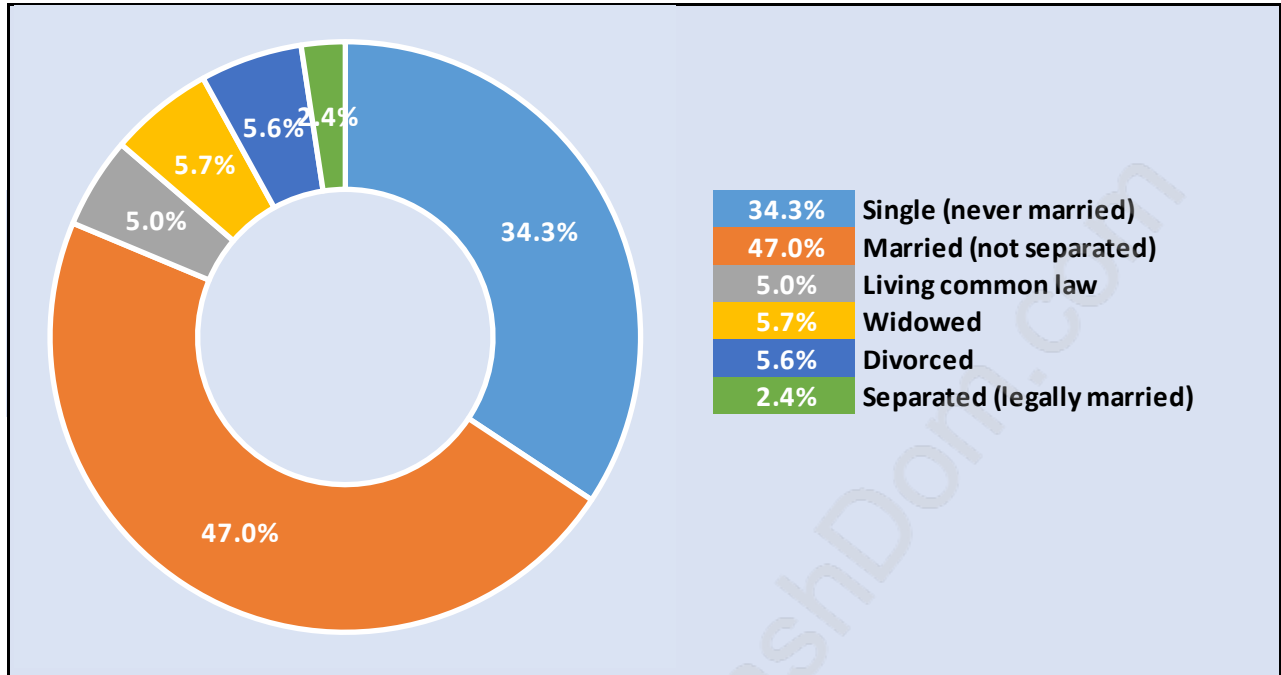

Knight

Population Trends in Knight

Population by Age in Knight

Population Age 15+ by Income Status in Knight

Total Population Age 15 - 19,760

Households by Income in Knight

Total Number of Households - 7,410 / Average Household Income - \$88,826

Families in Knight

Average Persons per Family - 3.3

Children at Home in Knight

Total Number of Children at Home - 7,158

Family Structure in Knight

Total Number of Families - 5,470 / Average Persons per Family - 3.3

Households by Household Size in Knight

Total Number of Households - 7,410

Dwellings in Knight

Population Age 15+ in Knight

Labour Force by Occupation in Knight

Labour Force Participation in Knight

Travel To Work in (from) Knight