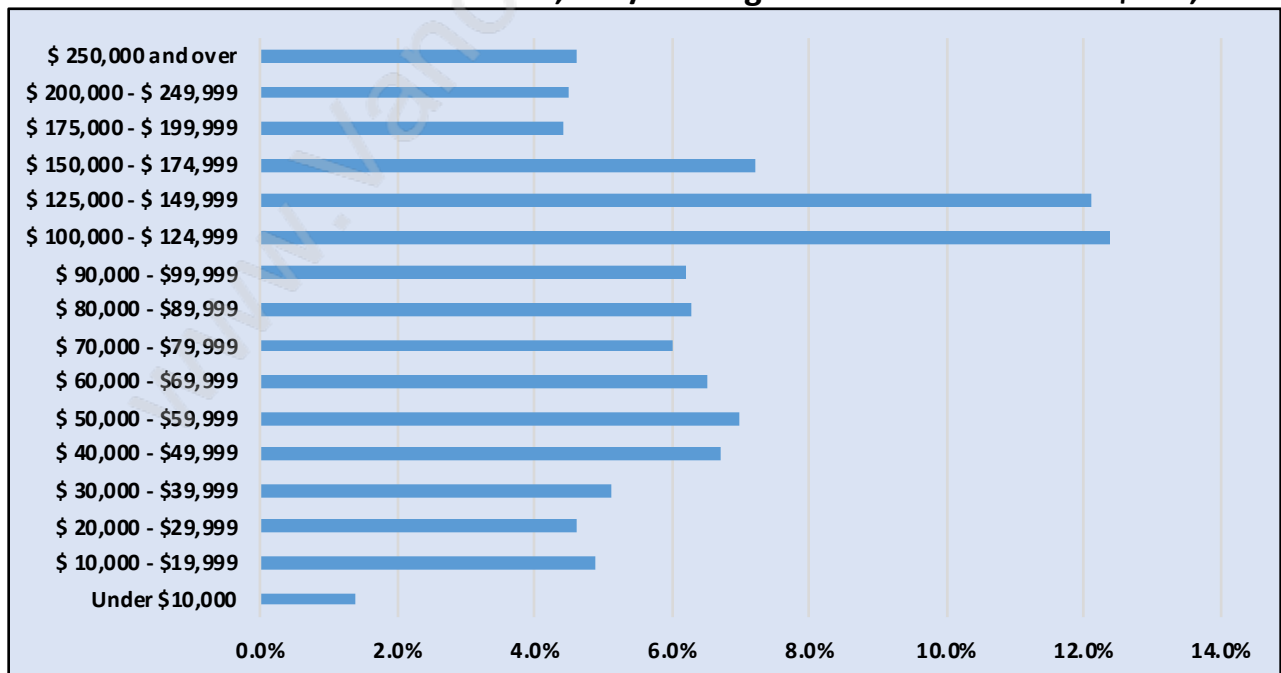

Ladner

Population Trends in Ladner

Population by Age in Ladner

Population Age 15+ by Income Status in Ladner

Total Population Age 15 - 23,464

Households by Income in Ladner

Total Number of Households - 10,348 / Average Household Income - \$109,986

Families in Ladner

Average Persons per Family - 2.9

Children at Home in Ladner

Total Number of Children at Home - 8,074

Family Structure in Ladner

Total Number of Families - 7,732 / Average Persons per Family - 2.9