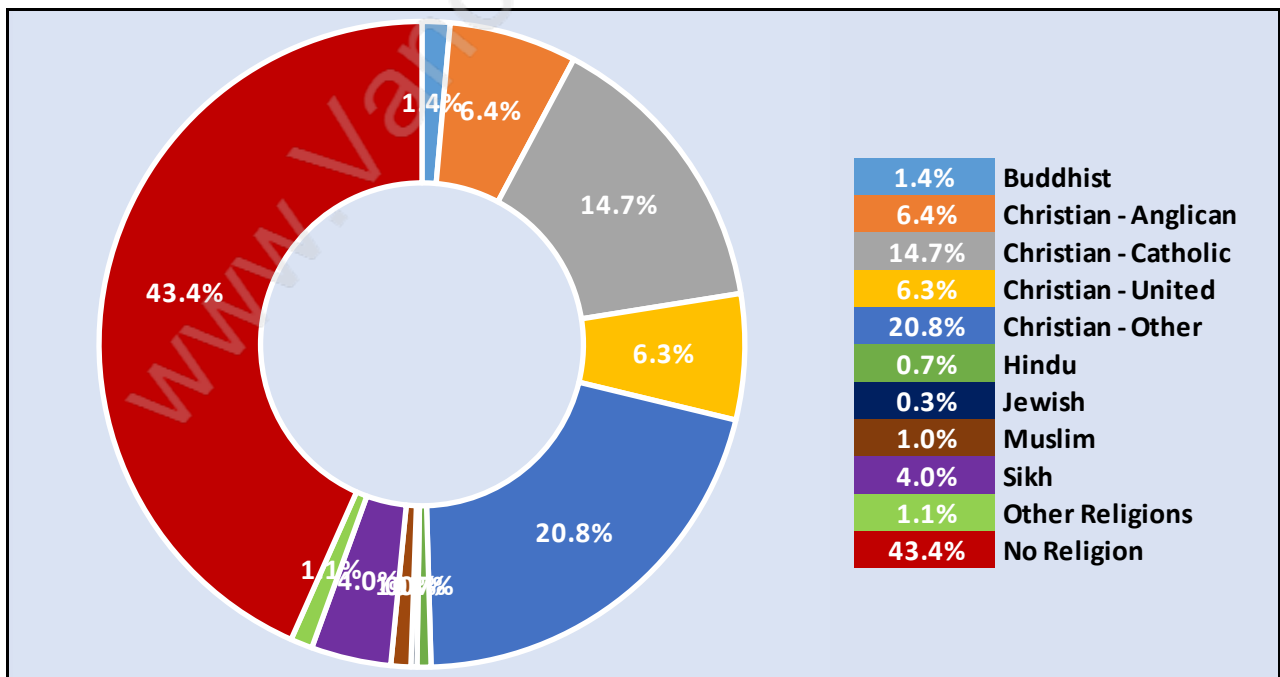

Ladner

Population Trends in Ladner

Population by Age in Ladner

Population Age 15+ by Income Status in Ladner

Total Population Age 15 - 23,464

Households by Income in Ladner

Total Number of Households - 10,348 / Average Household Income - \$109,986

Occupied Dwellings by Structure Type in Ladner

Dominant Bulding Type - Houses

Private Dwellings by Period of Construction in Ladner

Dominant Period of Construction - 1961-1980

Population by Religion in Ladner