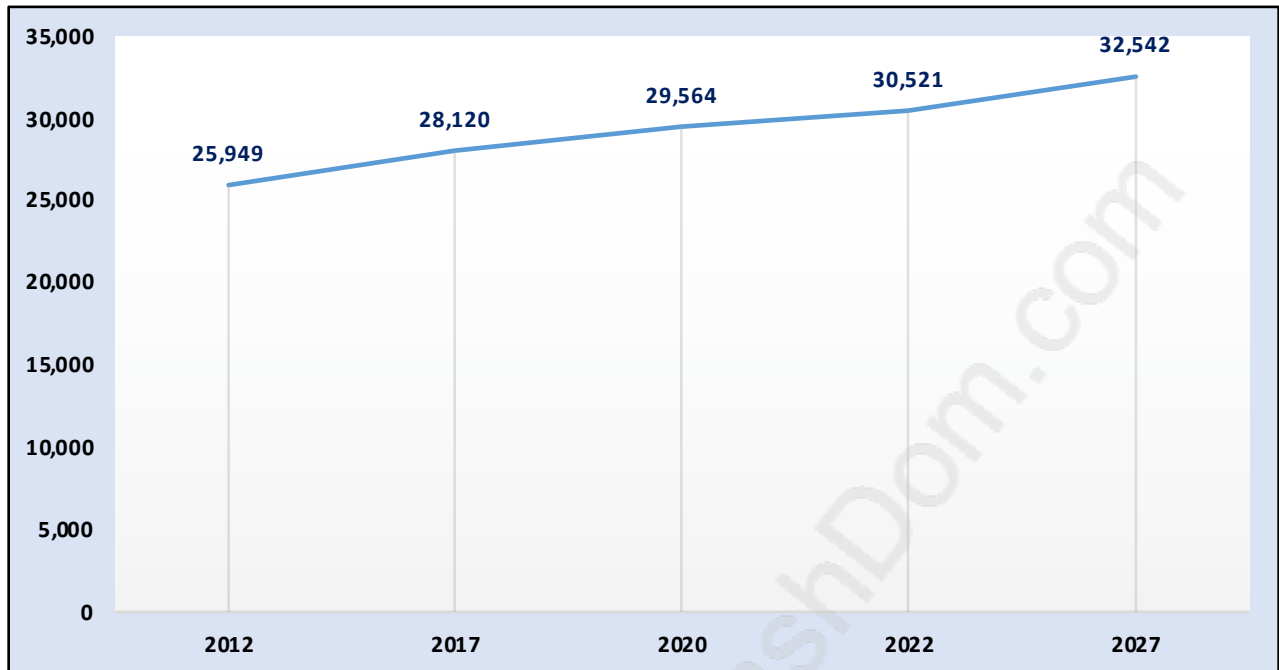

Ladner

Population Trends in Ladner

Population by Age in Ladner

Population Age 15+ by Income Status in Ladner

Total Population Age 15 - 23,464

Households by Income in Ladner

Total Number of Households - 10,348 / Average Household Income - \$109,986

Families in Ladner

Average Persons per Family - 2.9

Children at Home in Ladner

Total Number of Children at Home - 8,074

Family Structure in Ladner

Total Number of Families - 7,732 / Average Persons per Family - 2.9