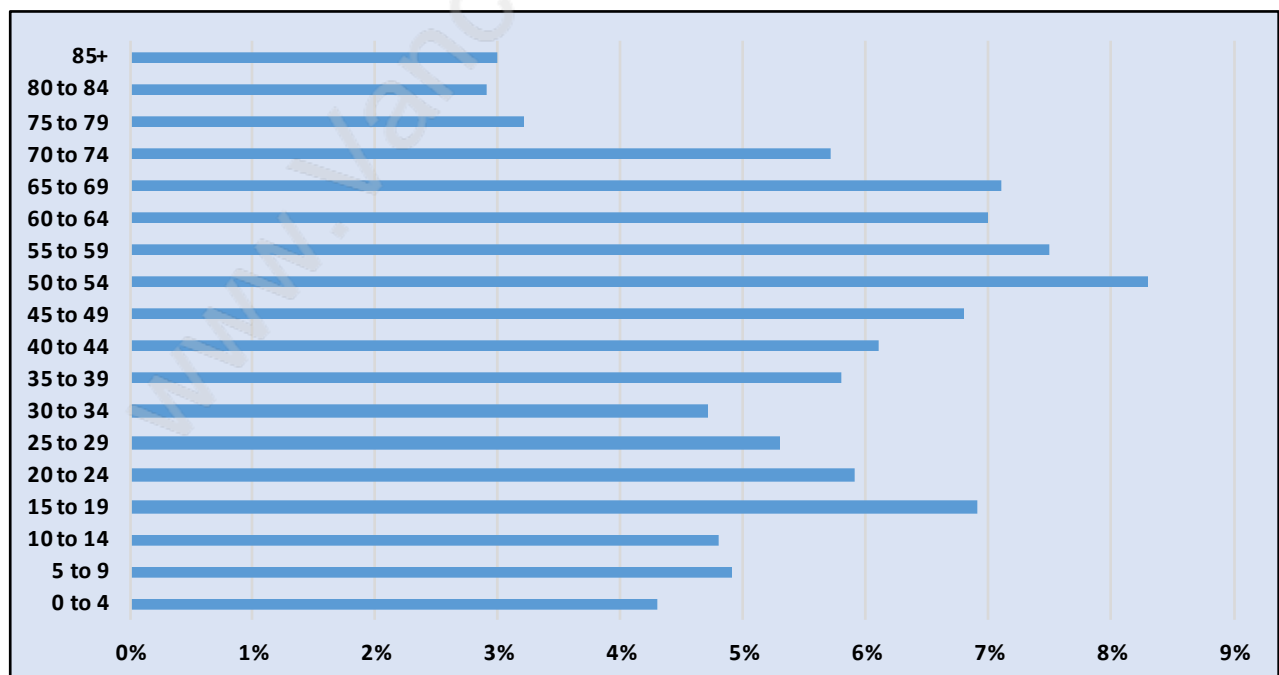

Ladner

Population Trends in Ladner

Population by Age in Ladner

Population Age 15+ by Income Status in Ladner

Total Population Age 15 - 23,464

Households by Income in Ladner

Total Number of Households - 10,348 / Average Household Income - \$109,986

Families in Ladner

Average Persons per Family - 2.9

Children at Home in Ladner

Total Number of Children at Home - 8,074

Family Structure in Ladner

Total Number of Families - 7,732 / Average Persons per Family - 2.9

Households by Household Size in Ladner

Total Number of Households - 10,348

Dwellings in Ladner

Population Age 15+ in Ladner

Labour Force by Occupation in Ladner

Labour Force Participation in Ladner

Travel To Work in (from) Ladner