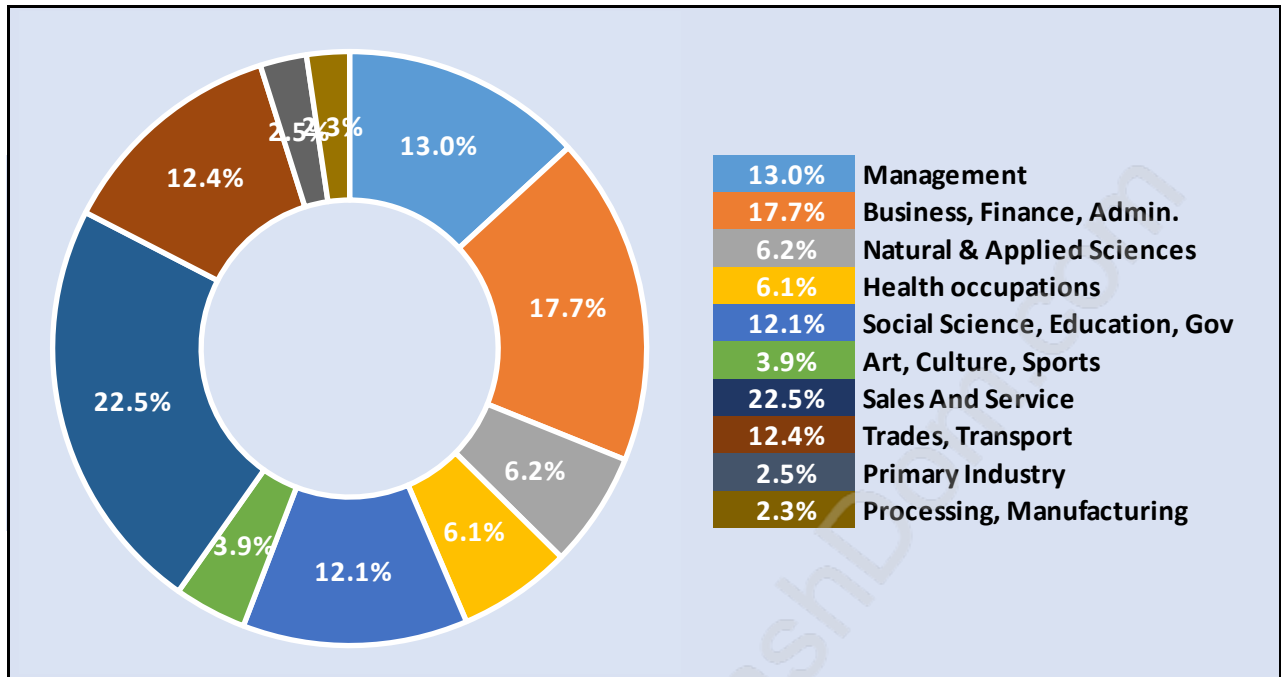

Ladner

Population Trends in Ladner

Population by Age in Ladner

Population Age 15+ by Income Status in Ladner

Total Population Age 15 - 23,464

Households by Income in Ladner

Total Number of Households - 10,348 / Average Household Income - \$109,986

Households by Household Size in Ladner

Total Number of Households - 10,348

Dwellings in Ladner

Population Age 15+ in Ladner

Labour Force by Occupation in Ladner

Labour Force Participation in Ladner

Travel To Work in (from) Ladner