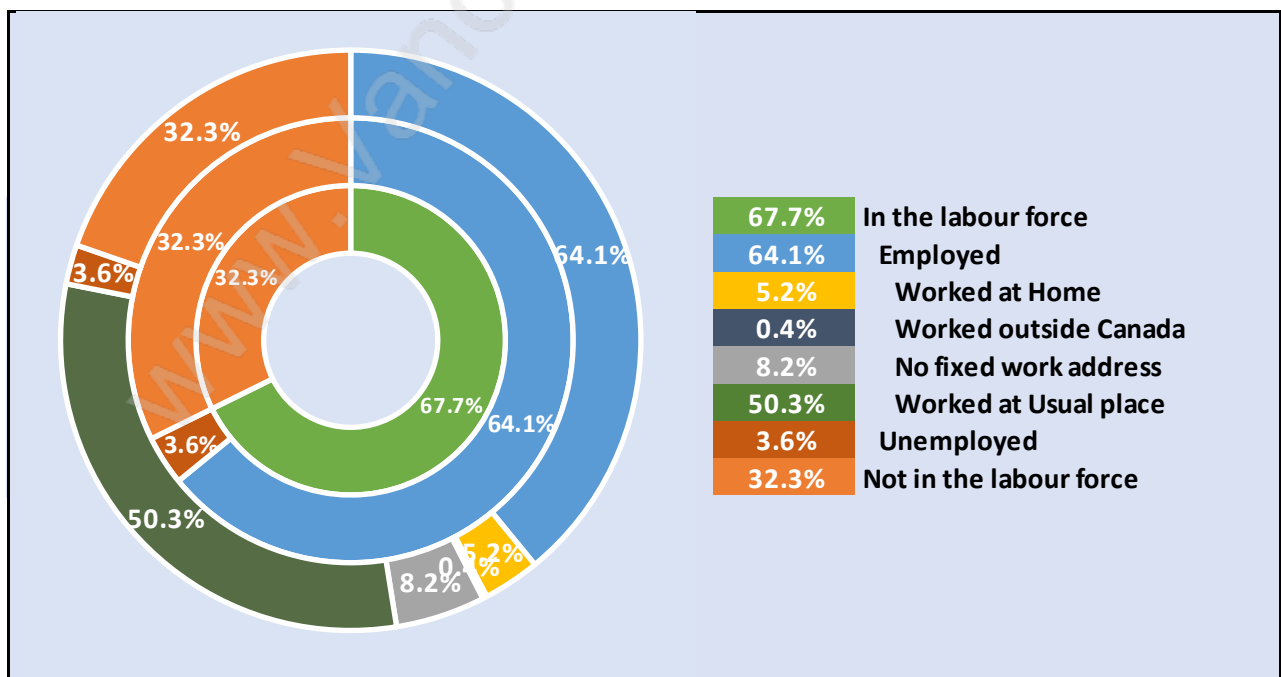

Ladner

Population Trends in Ladner

Population by Age in Ladner

Population Age 15+ by Income Status in Ladner

Total Population Age 15 - 23,464

Households by Income in Ladner

Total Number of Households - 10,348 / Average Household Income - \$109,986

Households by Household Size in Ladner

Total Number of Households - 10,348

Dwellings in Ladner

Population Age 15+ in Ladner

Labour Force by Occupation in Ladner

Labour Force Participation in Ladner

Travel To Work in (from) Ladner