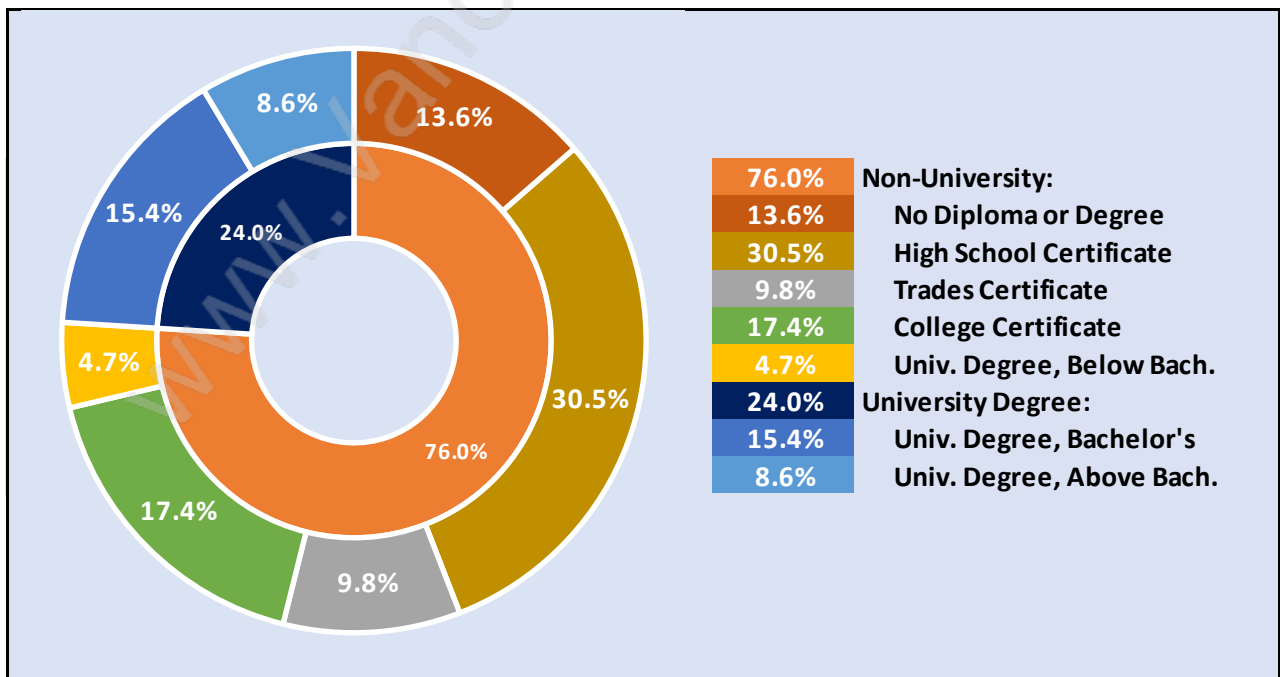

Ladner

Population Trends in Ladner

Population by Age in Ladner

Population Age 15+ by Income Status in Ladner

Total Population Age 15 - 23,464

Households by Income in Ladner

Total Number of Households - 10,348 / Average Household Income - \$109,986

Households by Household Size in Ladner

Total Number of Households - 10,348

Dwellings in Ladner

Population Age 15+ in Ladner

Labour Force by Occupation in Ladner

Labour Force Participation in Ladner

Travel To Work in (from) Ladner