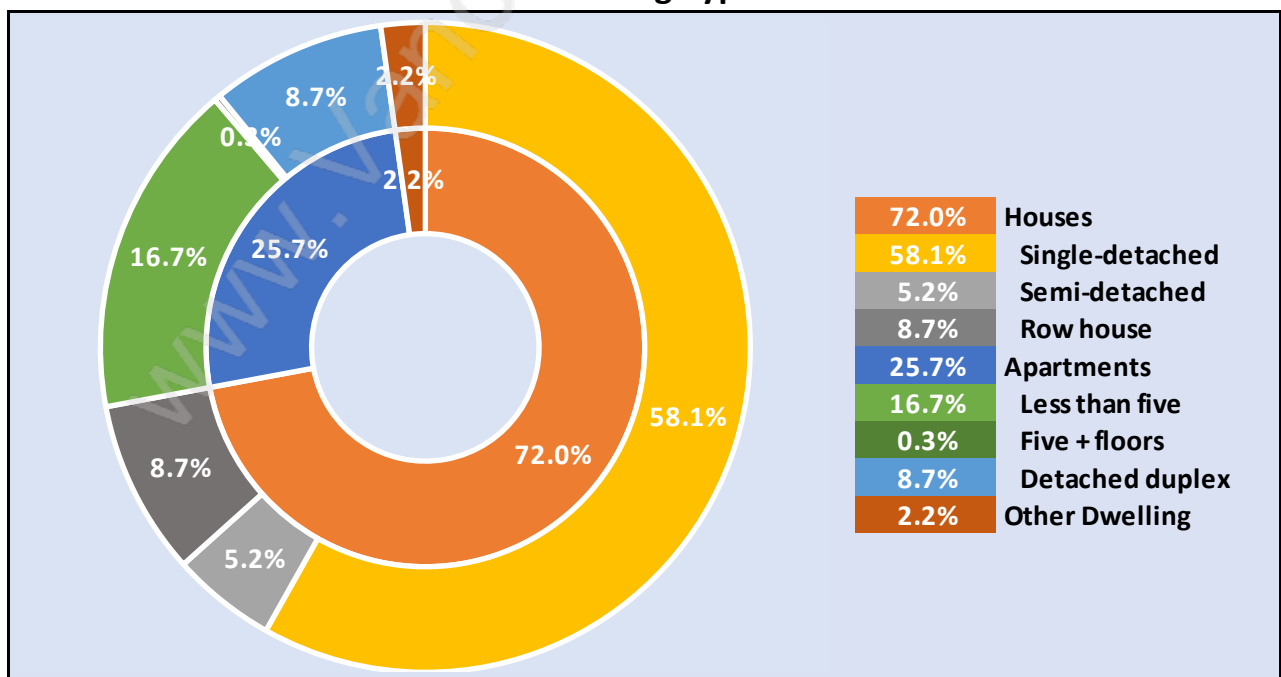

Ladner

Population Trends in Ladner

Population by Age in Ladner

Population Age 15+ by Income Status in Ladner

Total Population Age 15 - 23,464

Households by Income in Ladner

Total Number of Households - 10,348 / Average Household Income - \$109,986

Families in Ladner

Average Persons per Family - 2.9

Children at Home in Ladner

Total Number of Children at Home - 8,074

Family Structure in Ladner

Total Number of Families - 7,732 / Average Persons per Family - 2.9

Households by Household Size in Ladner

Total Number of Households - 10,348

Dwellings in Ladner

Population Age 15+ in Ladner

Labour Force by Occupation in Ladner

Labour Force Participation in Ladner

Travel To Work in (from) Ladner

Occupied Dwellings by Structure Type in Ladner

Dominant Bulding Type - Houses

Private Dwellings by Period of Construction in Ladner

Dominant Period of Construction - 1961-1980

Population by Religion in Ladner