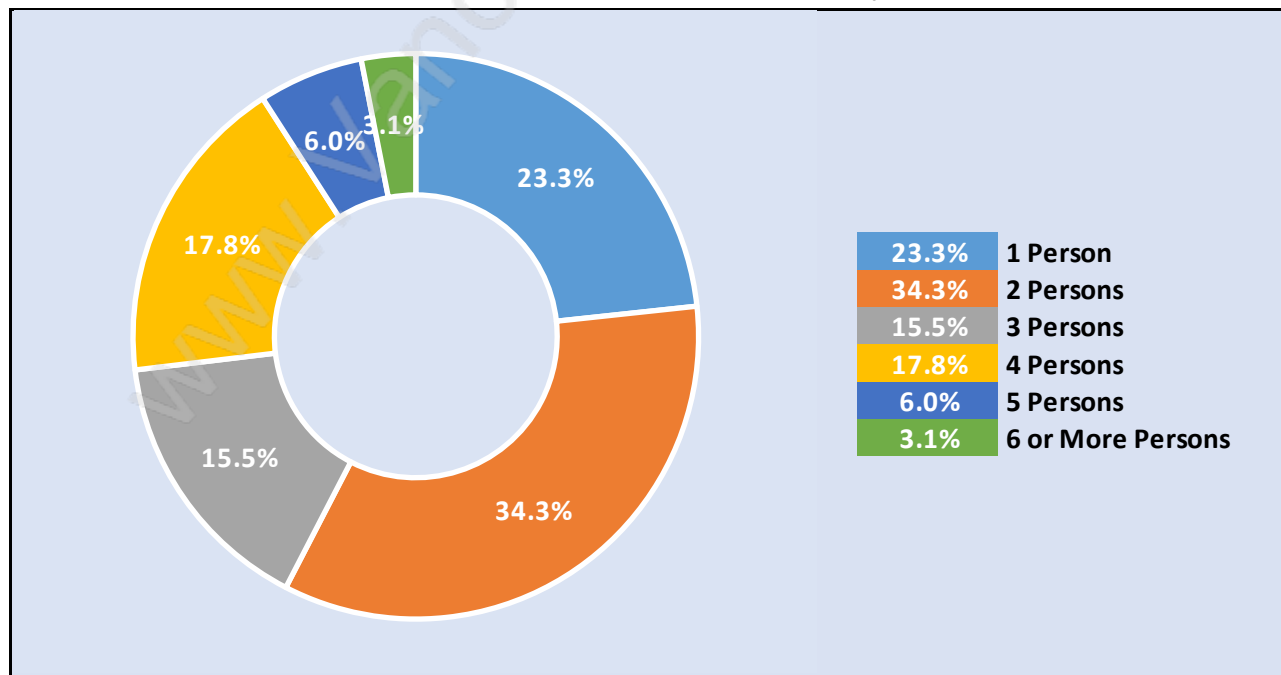

Ladner

Population Trends in Ladner

Population by Age in Ladner

Population Age 15+ by Income Status in Ladner

Total Population Age 15 - 23,464

Households by Income in Ladner

Total Number of Households - 10,348 / Average Household Income - \$109,986

Families in Ladner

Average Persons per Family - 2.9

Children at Home in Ladner

Total Number of Children at Home - 8,074

Family Structure in Ladner

Total Number of Families - 7,732 / Average Persons per Family - 2.9

Households by Household Size in Ladner

Total Number of Households - 10,348

Dwellings in Ladner

Population Age 15+ in Ladner

Labour Force by Occupation in Ladner

Labour Force Participation in Ladner

Travel To Work in (from) Ladner