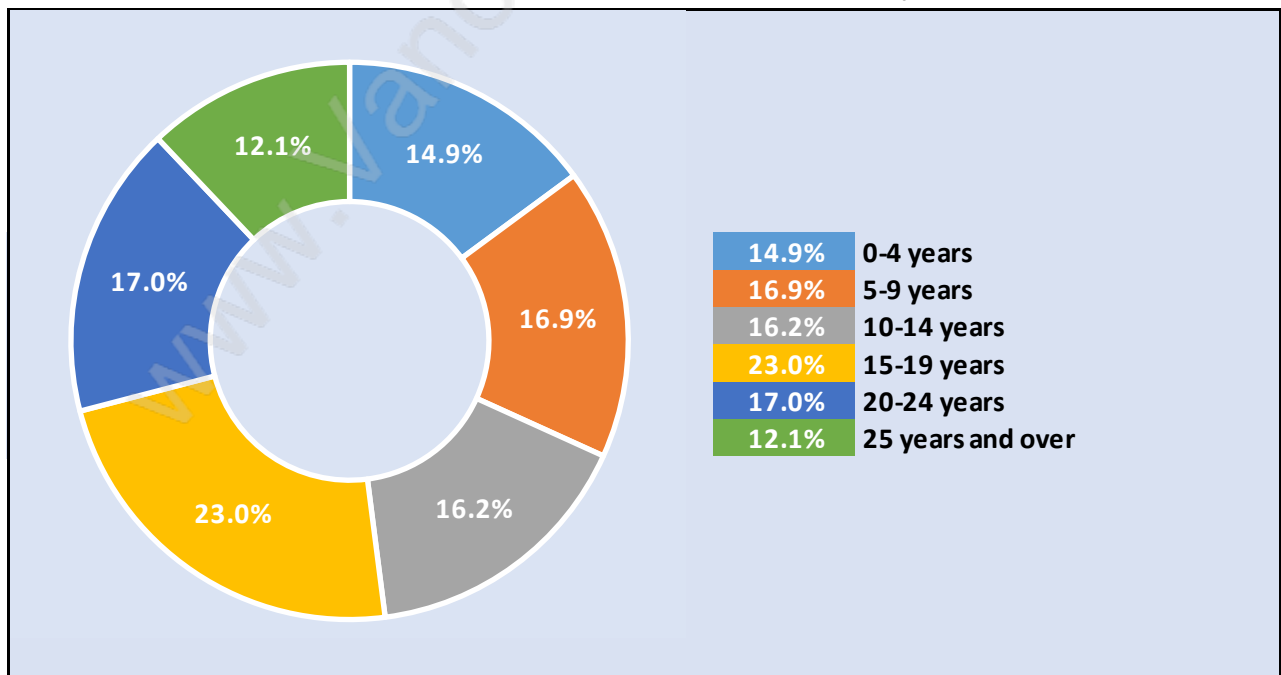

Ladner

Population Trends in Ladner

Population by Age in Ladner

Population Age 15+ by Income Status in Ladner

Total Population Age 15 - 23,464

Households by Income in Ladner

Total Number of Households - 10,348 / Average Household Income - \$109,986

Families in Ladner

Average Persons per Family - 2.9

Children at Home in Ladner

Total Number of Children at Home - 8,074

Family Structure in Ladner

Total Number of Families - 7,732 / Average Persons per Family - 2.9

Households by Household Size in Ladner

Total Number of Households - 10,348

Dwellings in Ladner

Population Age 15+ in Ladner

Labour Force by Occupation in Ladner

Labour Force Participation in Ladner

Travel To Work in (from) Ladner