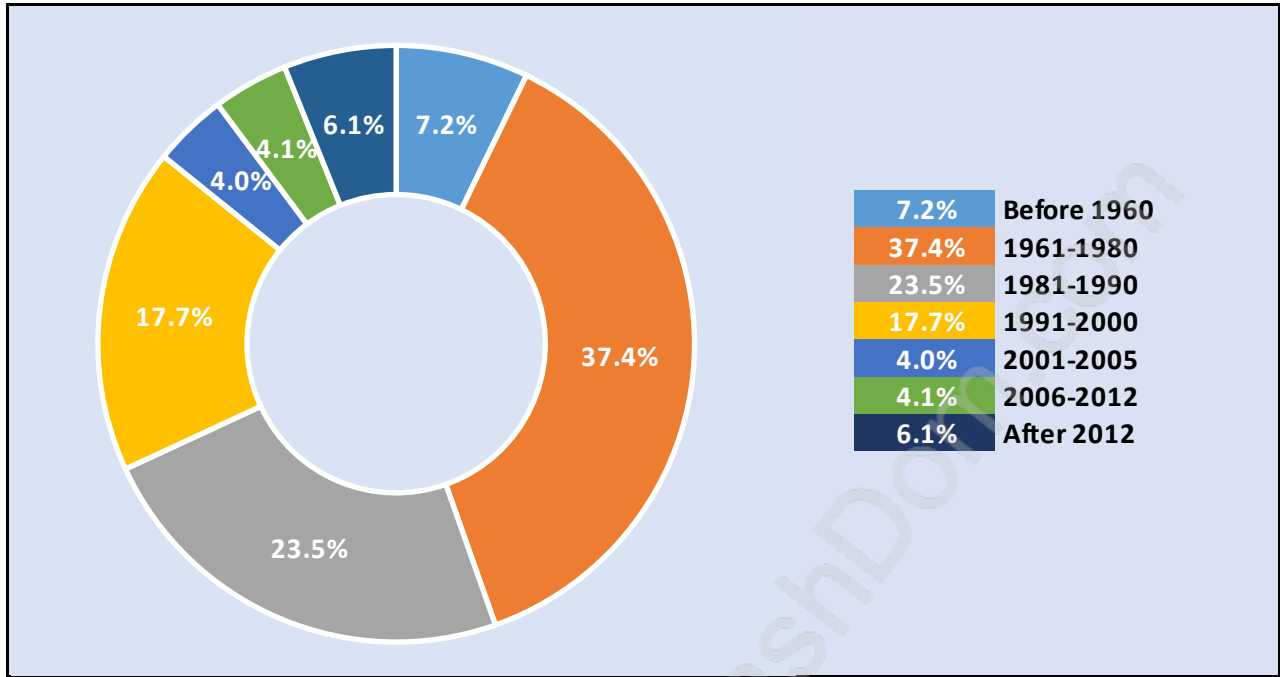

Private Dwellings by Period of Construction in Ladner

Dominant Period of Construction - 1961-1980