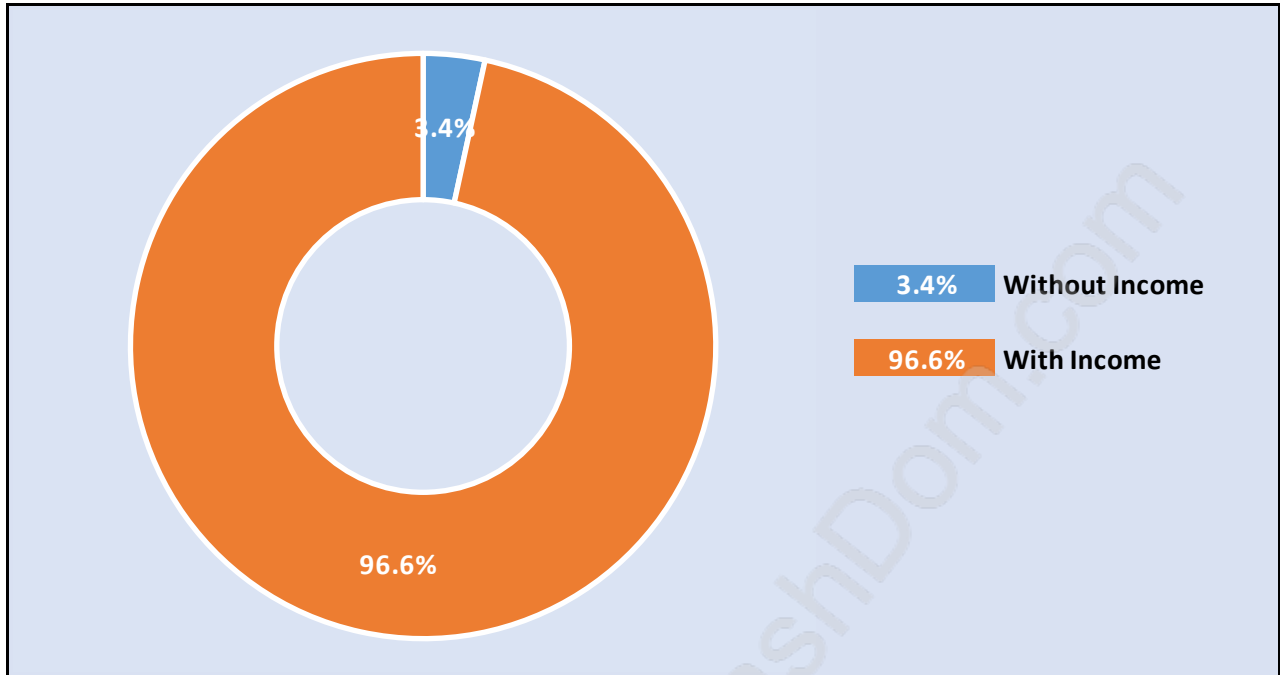

Ladner

Population Trends in Ladner

Population by Age in Ladner

Population Age 15+ by Income Status in Ladner

Total Population Age 15 - 23,464

Households by Income in Ladner

Total Number of Households - 10,348 / Average Household Income - \$109,986

Families in Ladner

Average Persons per Family - 2.9

Children at Home in Ladner

Total Number of Children at Home - 8,074

Family Structure in Ladner

Total Number of Families - 7,732 / Average Persons per Family - 2.9

Households by Household Size in Ladner

Total Number of Households - 10,348

Dwellings in Ladner

Population Age 15+ in Ladner

Labour Force by Occupation in Ladner

Labour Force Participation in Ladner

Travel To Work in (from) Ladner