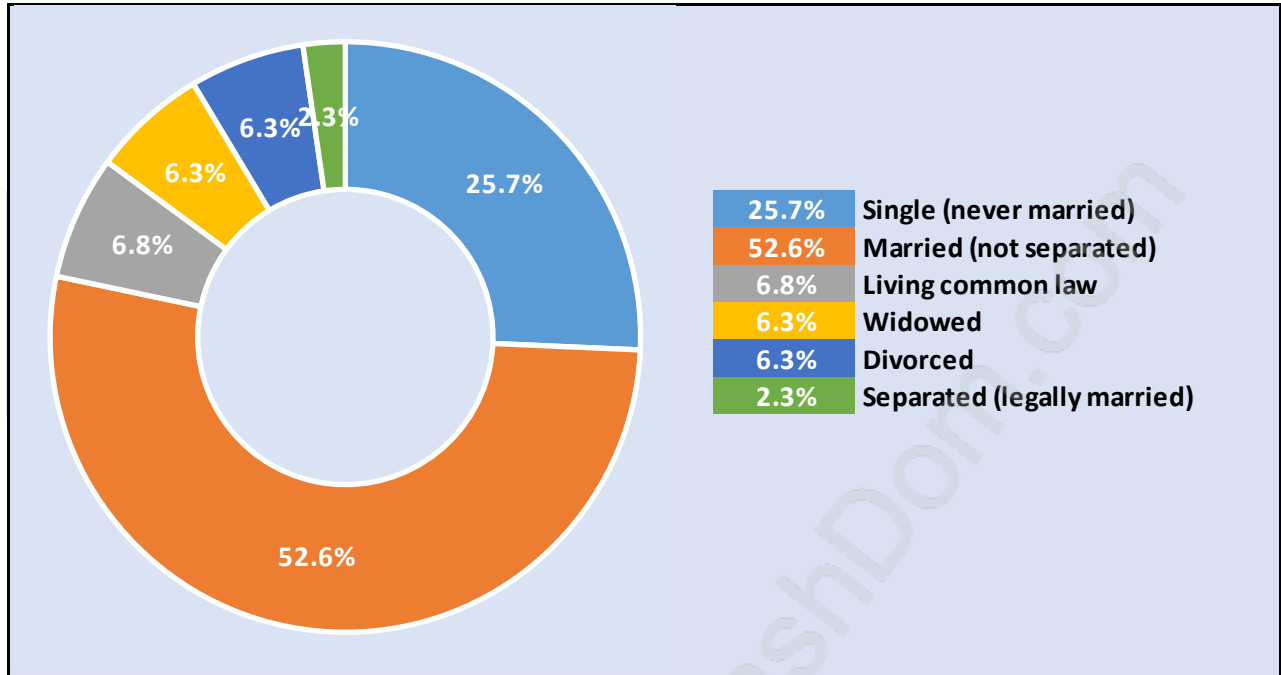

Ladner

Population Trends in Ladner

Population by Age in Ladner

Population Age 15+ by Income Status in Ladner

Total Population Age 15 - 23,464

Households by Income in Ladner

Total Number of Households - 10,348 / Average Household Income - \$109,986

Families in Ladner

Average Persons per Family - 2.9

Children at Home in Ladner

Total Number of Children at Home - 8,074

Family Structure in Ladner

Total Number of Families - 7,732 / Average Persons per Family - 2.9

Households by Household Size in Ladner

Total Number of Households - 10,348

Dwellings in Ladner

Population Age 15+ in Ladner

Labour Force by Occupation in Ladner

Labour Force Participation in Ladner

Travel To Work in (from) Ladner