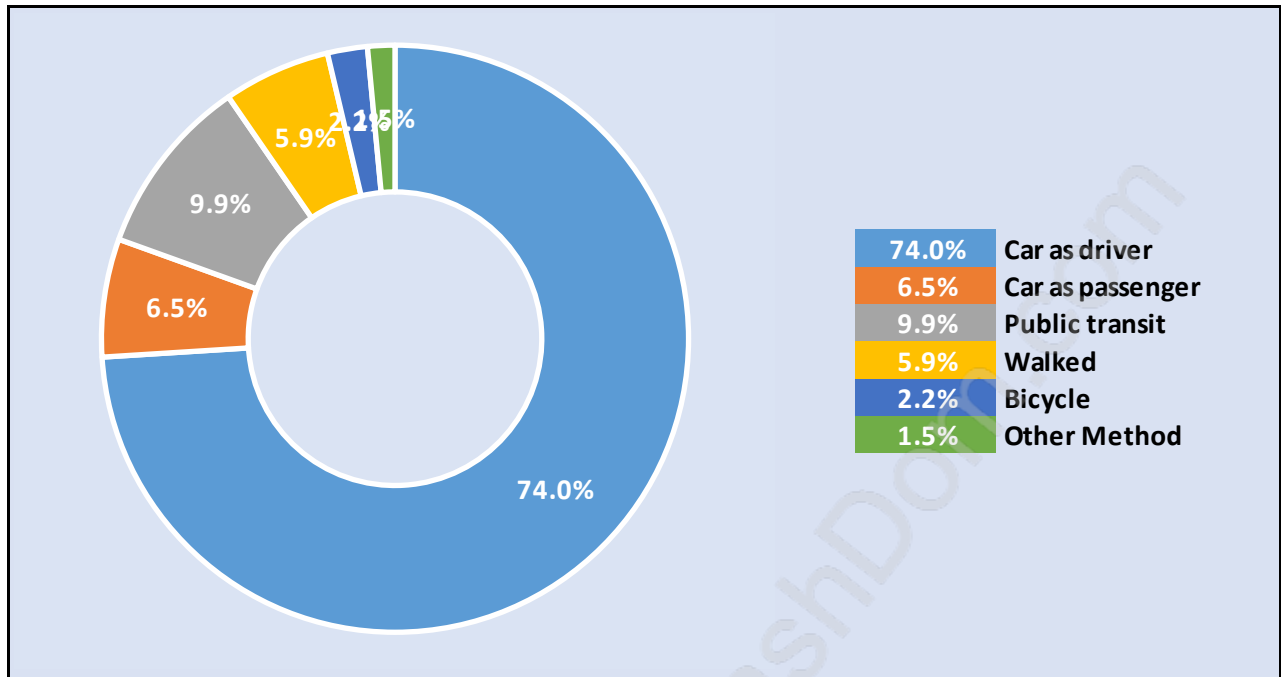

Ladner

Population Trends in Ladner

Population by Age in Ladner

Population Age 15+ by Income Status in Ladner

Total Population Age 15 - 23,464

Households by Income in Ladner

Total Number of Households - 10,348 / Average Household Income - \$109,986

Households by Household Size in Ladner

Total Number of Households - 10,348

Dwellings in Ladner

Population Age 15+ in Ladner

Labour Force by Occupation in Ladner

Labour Force Participation in Ladner

Travel To Work in (from) Ladner