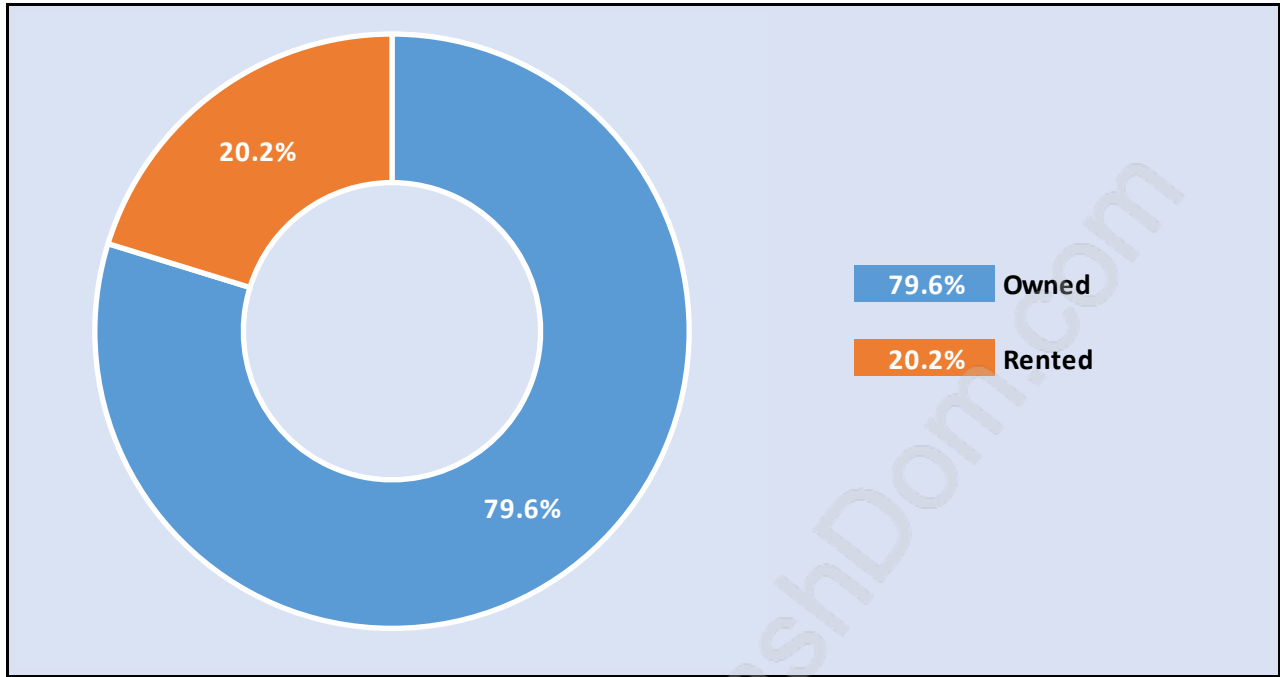

Ladner

Population Trends in Ladner

Population by Age in Ladner

Population Age 15+ by Income Status in Ladner

Total Population Age 15 - 23,464

Households by Income in Ladner

Total Number of Households - 10,348 / Average Household Income - \$109,986

Families in Ladner

Average Persons per Family - 2.9

Children at Home in Ladner

Total Number of Children at Home - 8,074

Family Structure in Ladner

Total Number of Families - 7,732 / Average Persons per Family - 2.9

Households by Household Size in Ladner

Total Number of Households - 10,348

Dwellings in Ladner

Population Age 15+ in Ladner

Labour Force by Occupation in Ladner

Labour Force Participation in Ladner

Travel To Work in (from) Ladner