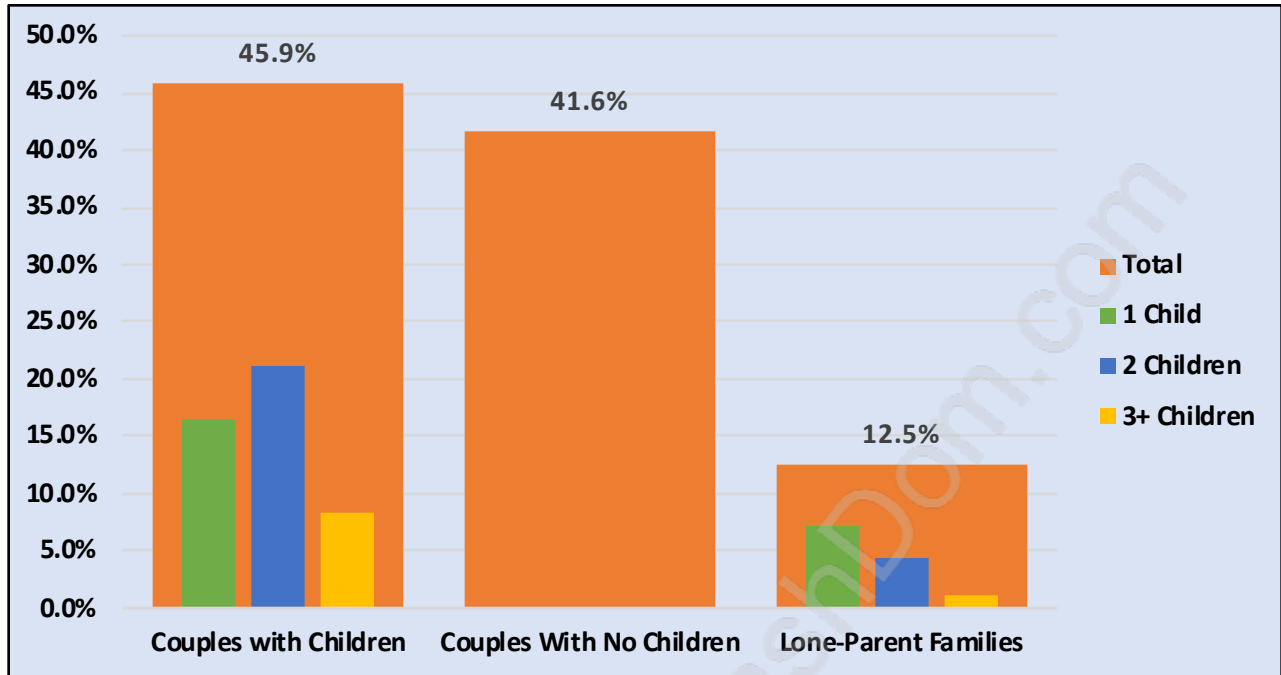

Ladner

Population Trends in Ladner

Population by Age in Ladner

Population Age 15+ by Income Status in Ladner

Total Population Age 15 - 23,464

Households by Income in Ladner

Total Number of Households - 10,348 / Average Household Income - \$109,986

Families in Ladner

Average Persons per Family - 2.9

Children at Home in Ladner

Total Number of Children at Home - 8,074

Family Structure in Ladner

Total Number of Families - 7,732 / Average Persons per Family - 2.9

Households by Household Size in Ladner

Total Number of Households - 10,348

Dwellings in Ladner

Population Age 15+ in Ladner

Labour Force by Occupation in Ladner

Labour Force Participation in Ladner

Travel To Work in (from) Ladner