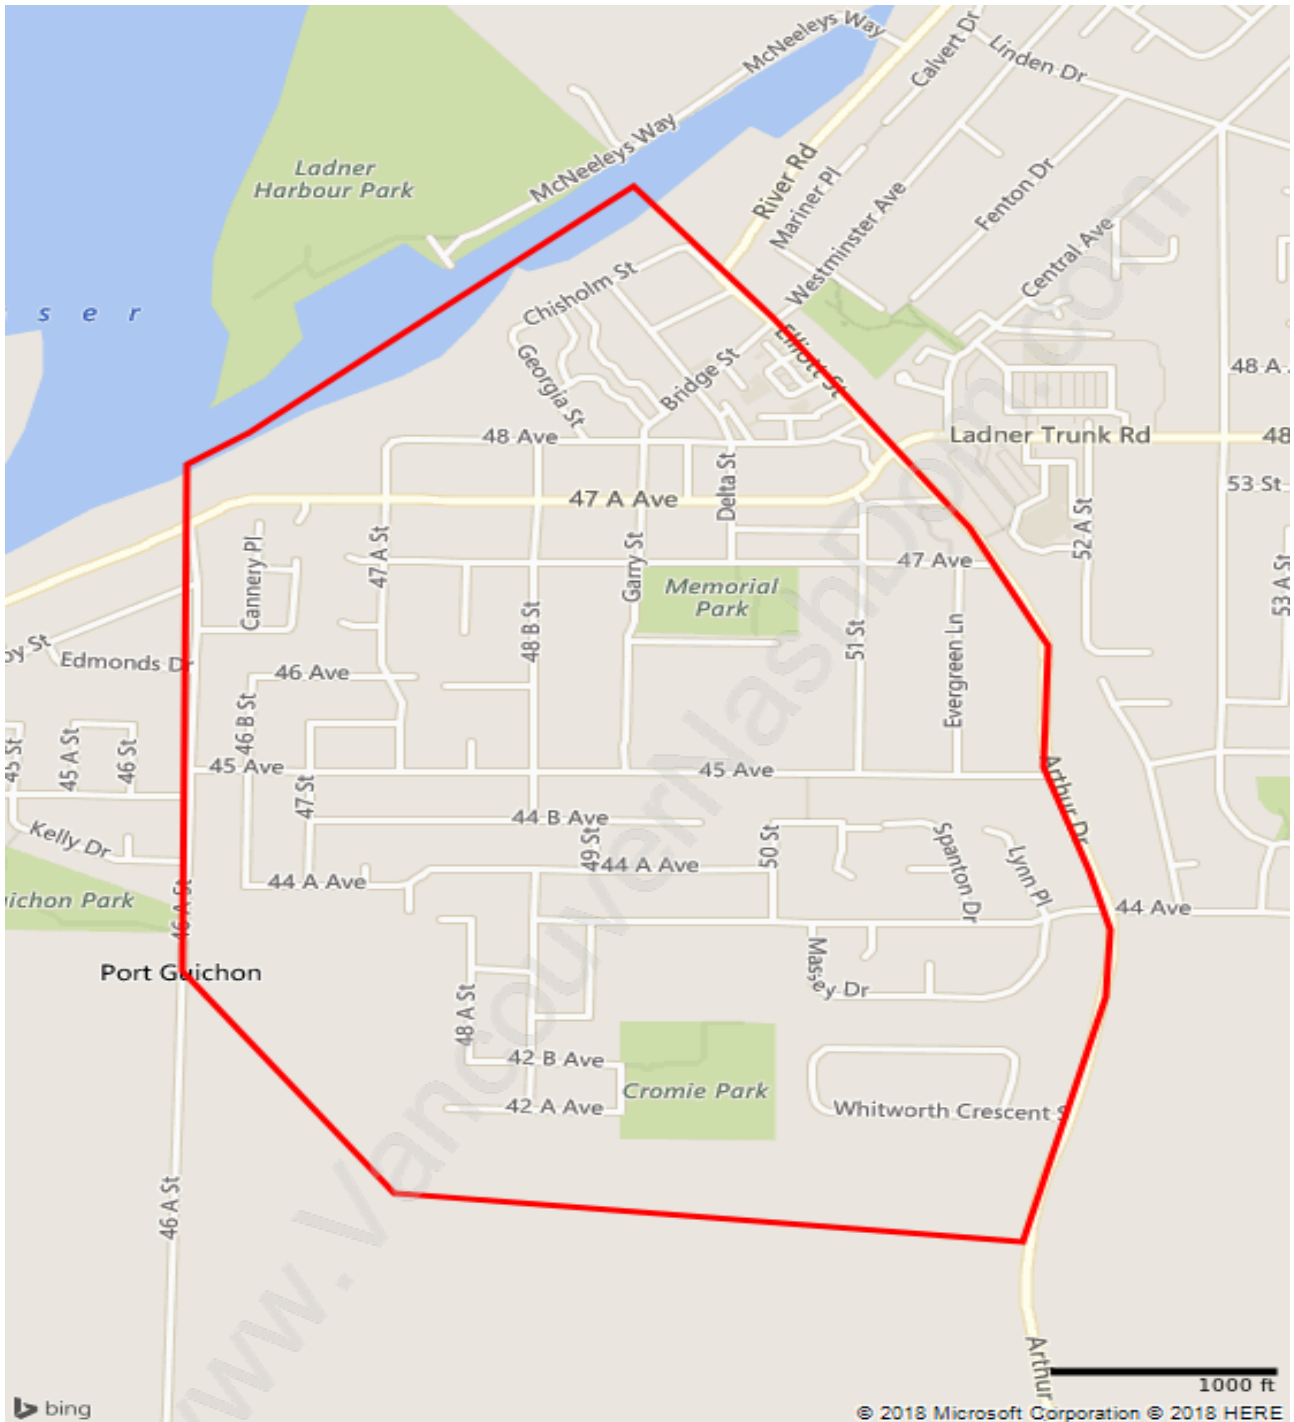

Ladner Elementary

Population Trends in Ladner Elementary

Population by Age in Ladner Elementary

Population Age 15+ by Income Status in Ladner Elementary

Total Population Age 15 - 4,508

Households by Income in Ladner Elementary

Total Number of Households - 2,202 / Average Household Income - \$98,122

Families in Ladner Elementary

Average Persons per Family - 2.9

Children at Home in Ladner Elementary

Total Number of Children at Home - 1,424