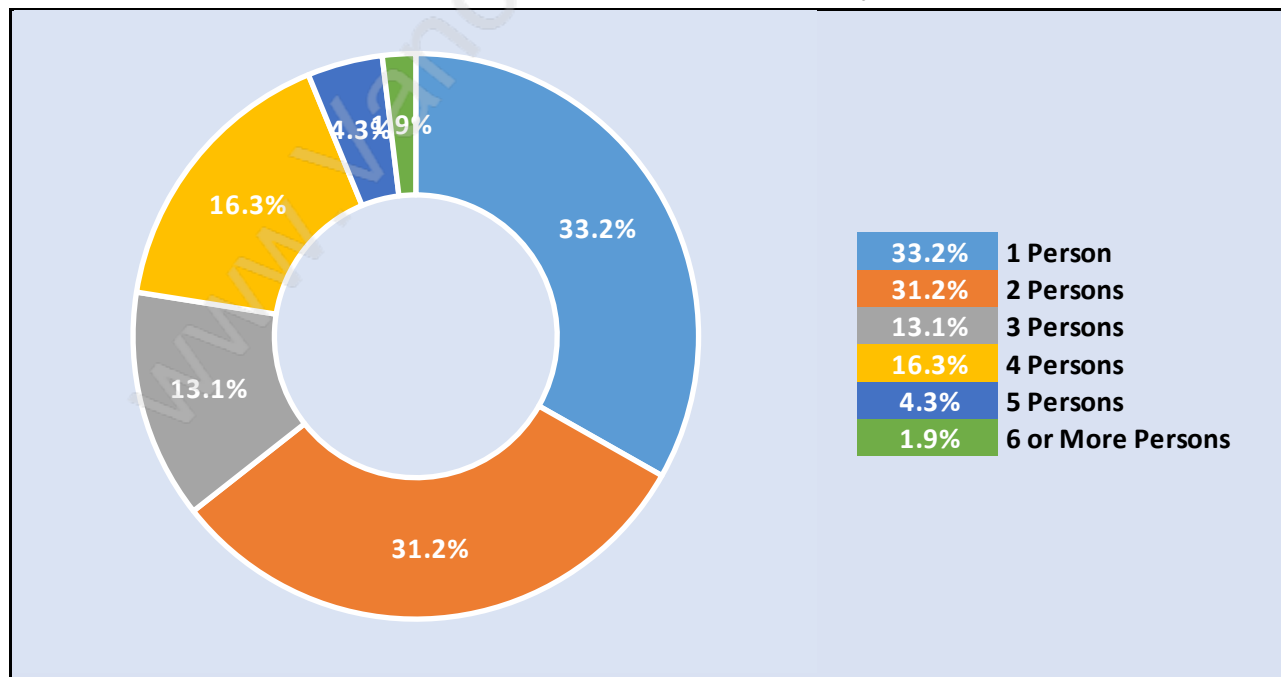

Households by Household Size in Ladner Elementary

Total Number of Households - 2,202