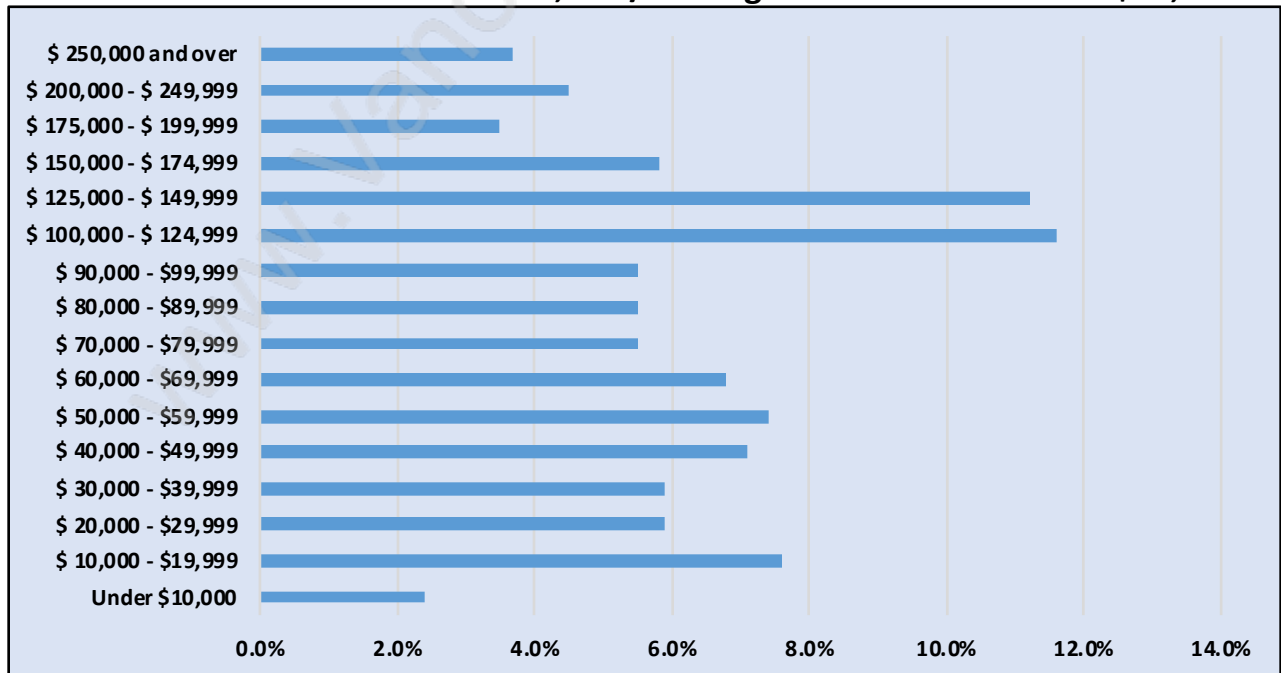

Ladner Elementary

Population Trends in Ladner Elementary

Population by Age in Ladner Elementary

Population Age 15+ by Income Status in Ladner Elementary

Total Population Age 15 - 4,508

Households by Income in Ladner Elementary

Total Number of Households - 2,202 / Average Household Income - \$98,122

Families in Ladner Elementary

Average Persons per Family - 2.9

Children at Home in Ladner Elementary

Total Number of Children at Home - 1,424