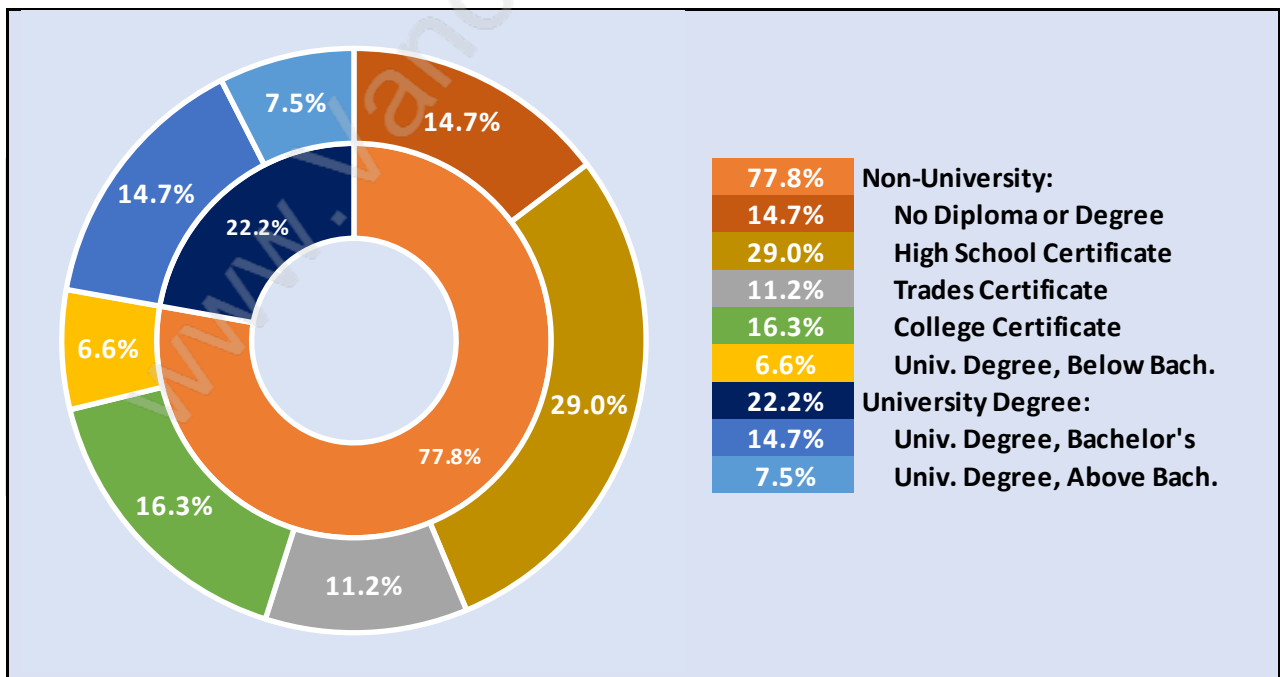

Ladner Elementary

Population Trends in Ladner Elementary

Population by Age in Ladner Elementary

Population Age 15+ by Income Status in Ladner Elementary

Total Population Age 15 - 4,508

Households by Income in Ladner Elementary

Total Number of Households - 2,202 / Average Household Income - \$98,122

Families in Ladner Elementary

Average Persons per Family - 2.9

Children at Home in Ladner Elementary

Total Number of Children at Home - 1,424

Family Structure in Ladner Elementary

Total Number of Families - 1,393 / Average Persons per Family - 2.9

Households by Household Size in Ladner Elementary

Total Number of Households - 2,202

Dwellings in Ladner Elementary

Population Age 15+ in Ladner Elementary

Labour Force by Occupation in Ladner Elementary

Labour Force Participation in Ladner Elementary

Travel To Work in (from) Ladner Elementary

Occupied Dwellings by Structure Type in Ladner Elementary