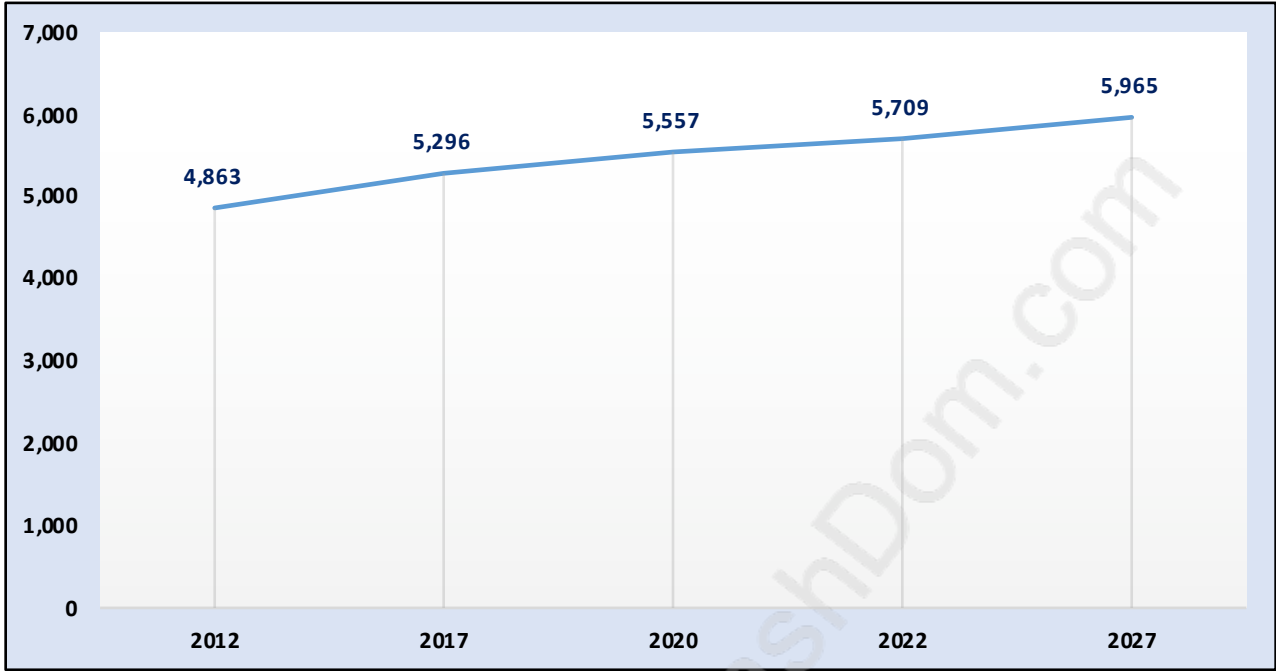

Ladner Elementary

Population Trends in Ladner Elementary

Population by Age in Ladner Elementary

Population Age 15+ by Income Status in Ladner Elementary

Total Population Age 15 - 4,508

Households by Income in Ladner Elementary

Total Number of Households - 2,202 / Average Household Income - \$98,122

Families in Ladner Elementary

Average Persons per Family - 2.9

Children at Home in Ladner Elementary

Total Number of Children at Home - 1,424