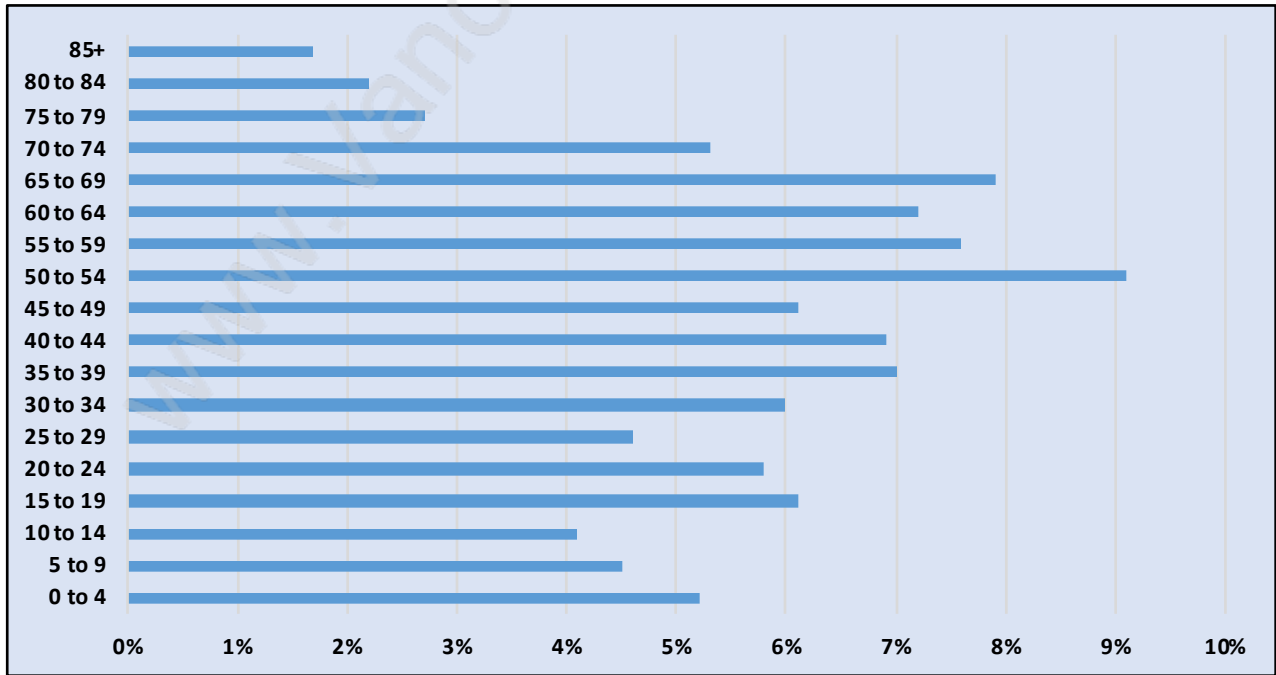

Ladner Elementary

Population Trends in Ladner Elementary

Population by Age in Ladner Elementary

Population Age 15+ by Income Status in Ladner Elementary

Total Population Age 15 - 4,508

Households by Income in Ladner Elementary

Total Number of Households - 2,202 / Average Household Income - \$98,122

Families in Ladner Elementary

Average Persons per Family - 2.9

Children at Home in Ladner Elementary

Total Number of Children at Home - 1,424