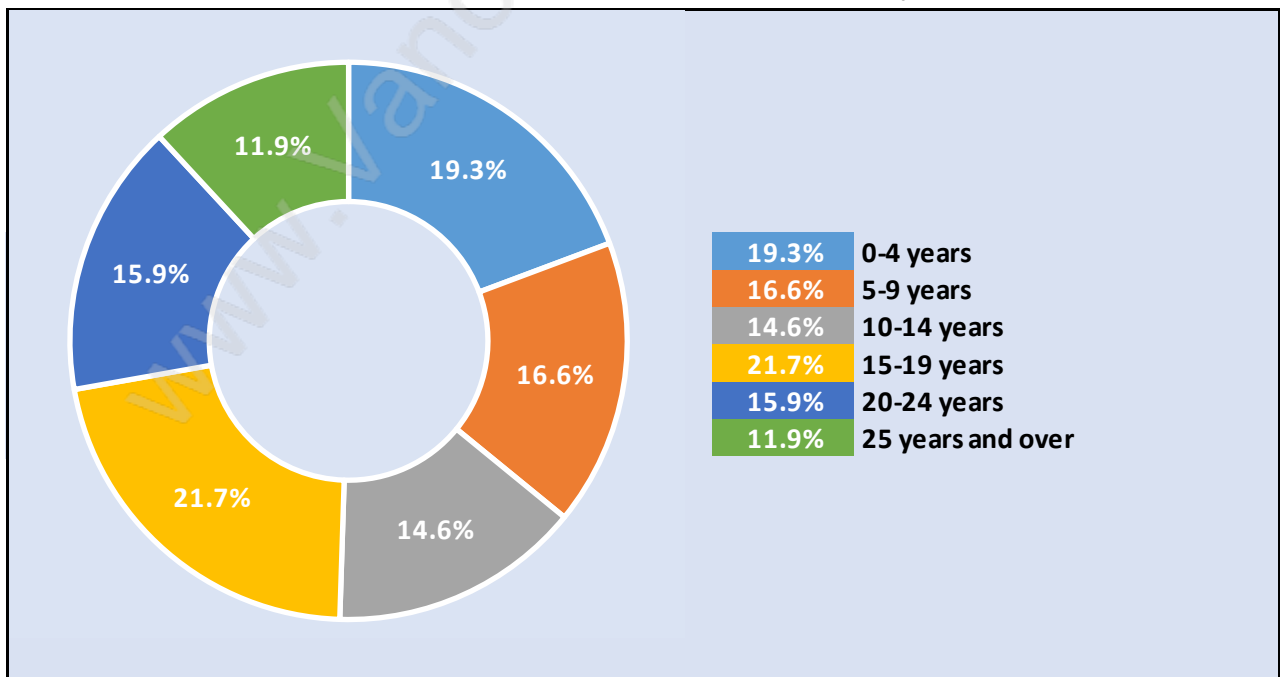

Ladner Elementary

Population Trends in Ladner Elementary

Population by Age in Ladner Elementary

Population Age 15+ by Income Status in Ladner Elementary

Total Population Age 15 - 4,508

Households by Income in Ladner Elementary

Total Number of Households - 2,202 / Average Household Income - \$98,122

Families in Ladner Elementary

Average Persons per Family - 2.9

Children at Home in Ladner Elementary

Total Number of Children at Home - 1,424