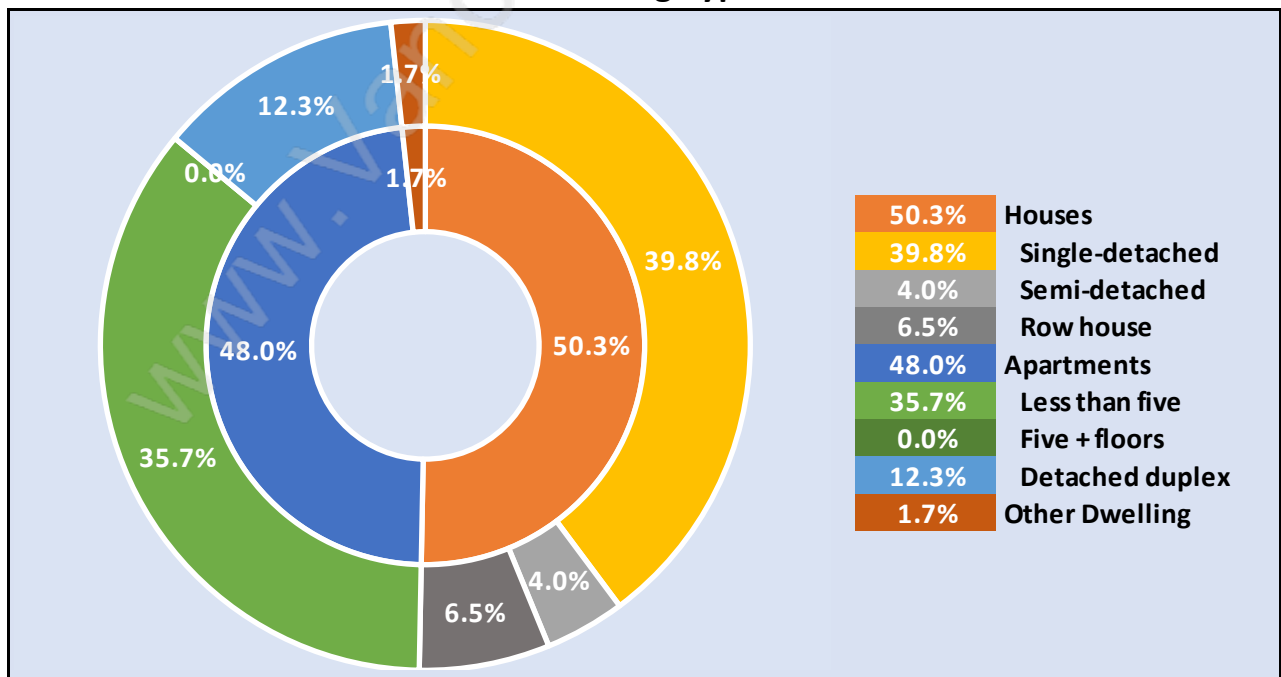

Population Age 15+ in Ladner Elementary

Labour Force by Occupation in Ladner Elementary

Labour Force Participation in Ladner Elementary

Travel To Work in (from) Ladner Elementary

Occupied Dwellings by Structure Type in Ladner Elementary

Dominant Bulding Type - Houses

Private Dwellings by Period of Construction in Ladner Elementary

Dominant Period of Construction - 1961-1980

Population by Religion in Ladner Elementary

Population by Home Languages in Ladner Elementary