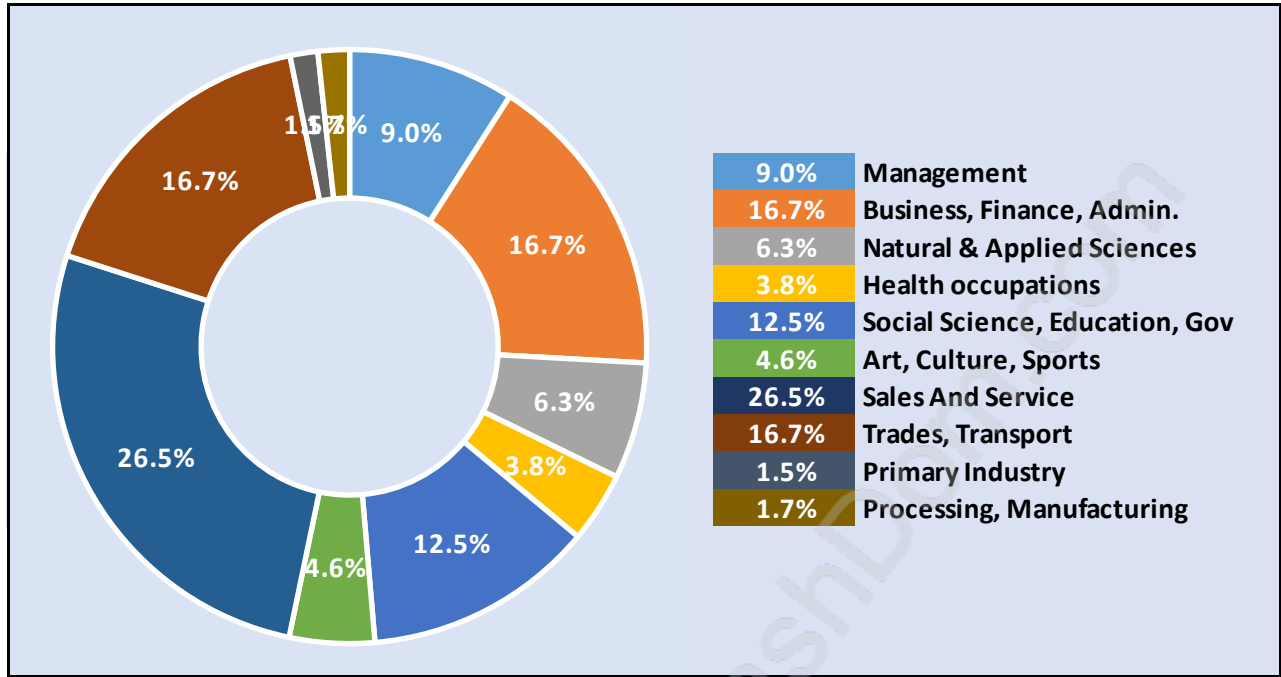

Ladner Elementary

Population Trends in Ladner Elementary

Population by Age in Ladner Elementary

Population Age 15+ by Income Status in Ladner Elementary

Total Population Age 15 - 4,508

Households by Income in Ladner Elementary

Population Age 15+ in Ladner Elementary

Labour Force by Occupation in Ladner Elementary

Labour Force Participation in Ladner Elementary

Travel To Work in (from) Ladner Elementary

Occupied Dwellings by Structure Type in Ladner Elementary