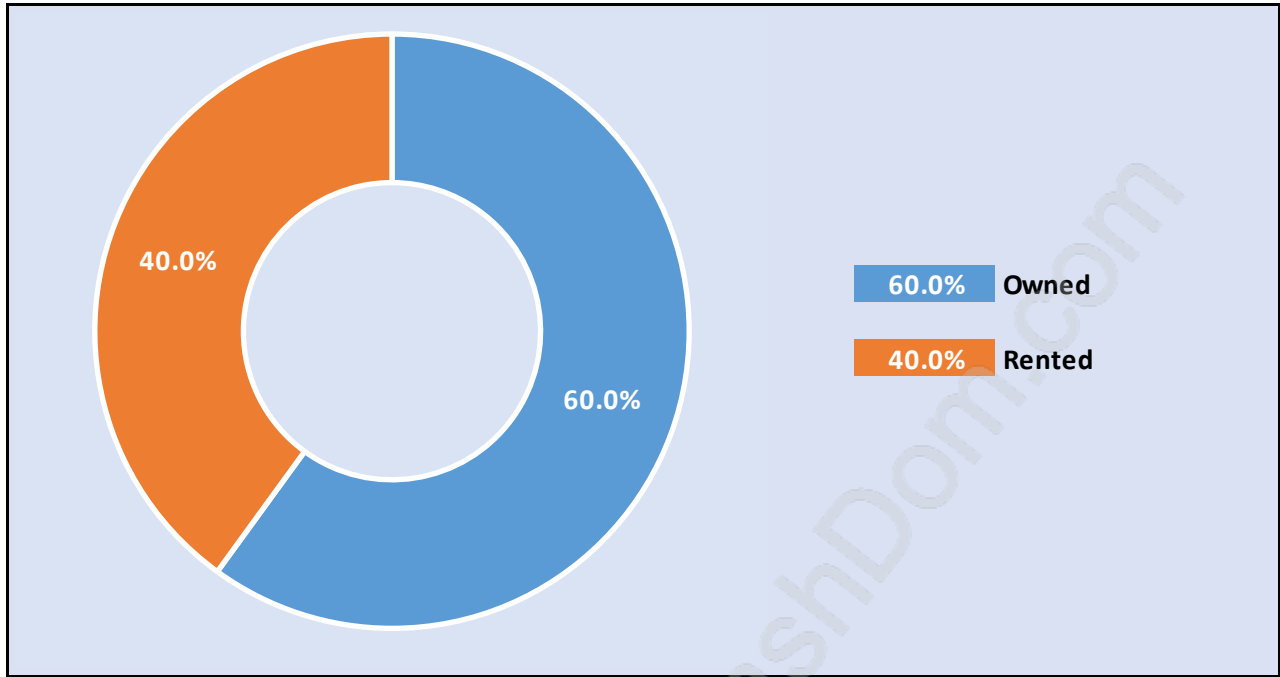

Ladner Elementary

Population Trends in Ladner Elementary

Population by Age in Ladner Elementary

Population Age 15+ by Income Status in Ladner Elementary

Total Population Age 15 - 4,508

Households by Income in Ladner Elementary

Total Number of Households - 2,202 / Average Household Income - \$98,122

Families in Ladner Elementary

Average Persons per Family - 2.9

Children at Home in Ladner Elementary

Total Number of Children at Home - 1,424

Population Age 15+ in Ladner Elementary

Labour Force by Occupation in Ladner Elementary

Labour Force Participation in Ladner Elementary

Travel To Work in (from) Ladner Elementary

Occupied Dwellings by Structure Type in Ladner Elementary