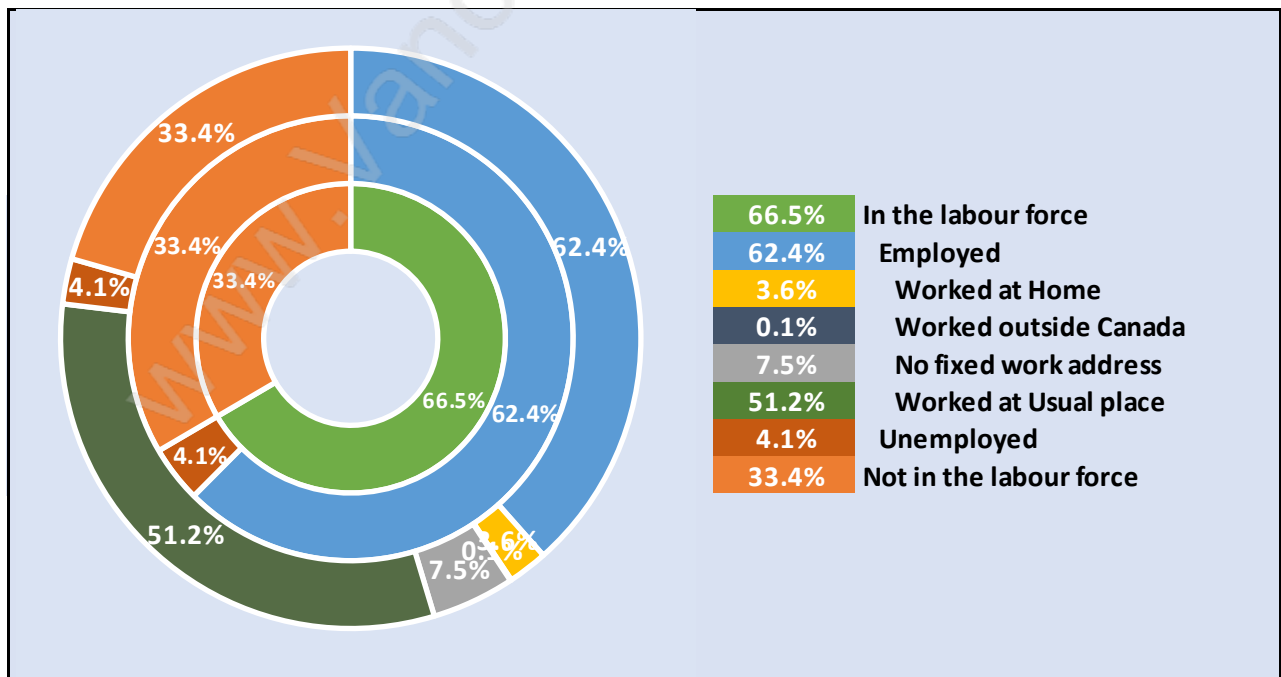

Ladner Elementary

Population Trends in Ladner Elementary

Population by Age in Ladner Elementary

Population Age 15+ by Income Status in Ladner Elementary

Total Population Age 15 - 4,508

Households by Income in Ladner Elementary

Population Age 15+ in Ladner Elementary

Labour Force by Occupation in Ladner Elementary

Labour Force Participation in Ladner Elementary

Travel To Work in (from) Ladner Elementary

Occupied Dwellings by Structure Type in Ladner Elementary