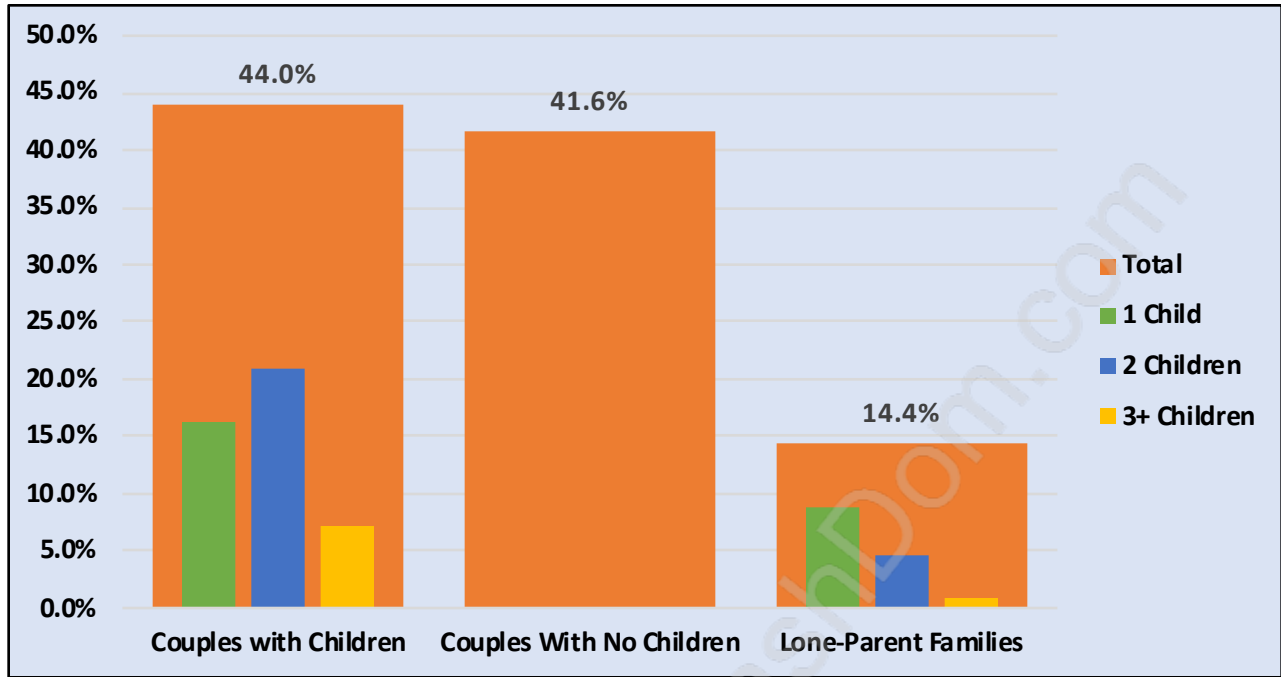

Family Structure in Ladner Elementary

Total Number of Families - 1,393 / Average Persons per Family - 2.9