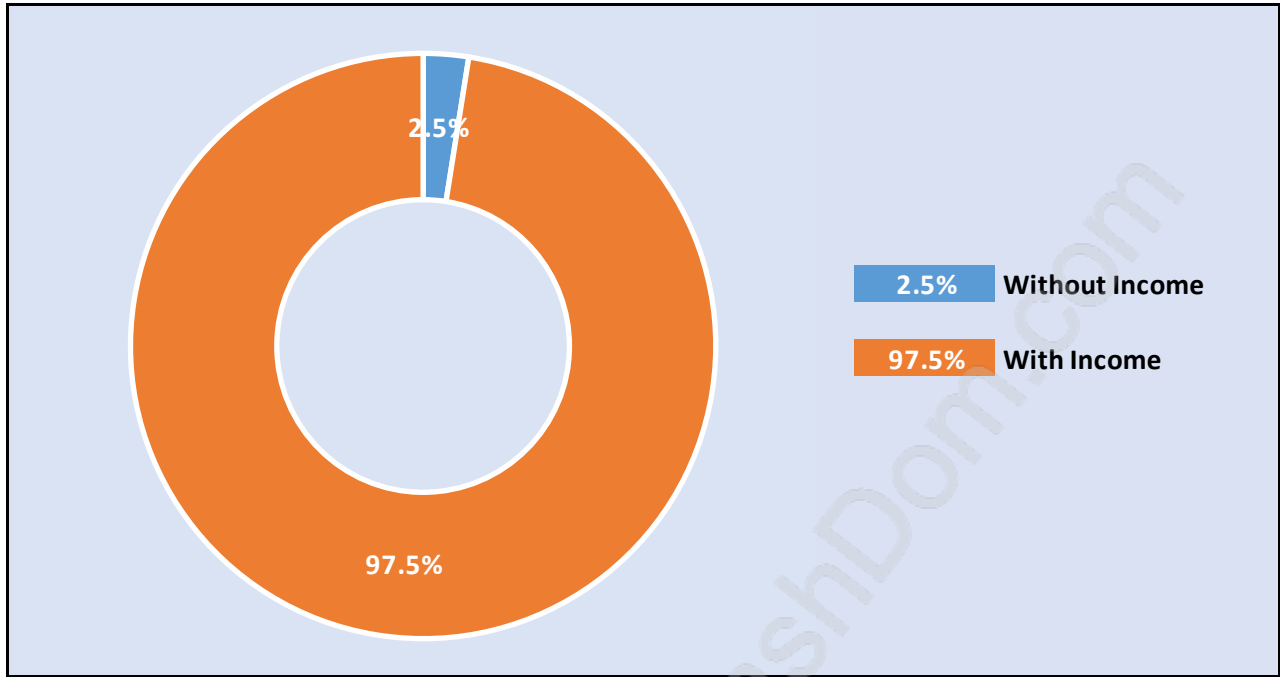

Ladner Elementary

Population Trends in Ladner Elementary

Population by Age in Ladner Elementary

Population Age 15+ by Income Status in Ladner Elementary

Total Population Age 15 - 4,508

Households by Income in Ladner Elementary

Total Number of Households - 2,202 / Average Household Income - \$98,122

Families in Ladner Elementary

Average Persons per Family - 2.9

Children at Home in Ladner Elementary

Total Number of Children at Home - 1,424