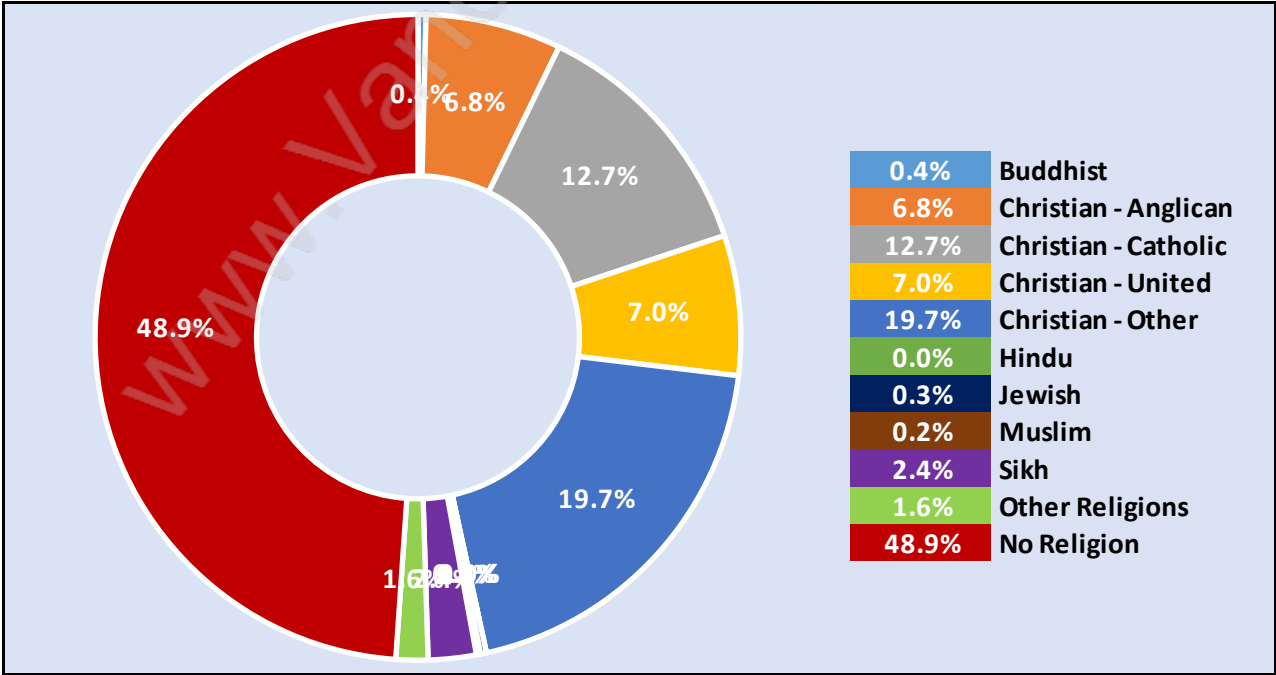

Population Age 15+ in Ladner Elementary

Labour Force by Occupation in Ladner Elementary

Labour Force Participation in Ladner Elementary

Travel To Work in (from) Ladner Elementary

Occupied Dwellings by Structure Type in Ladner Elementary

Dominant Bulding Type - Houses

Private Dwellings by Period of Construction in Ladner Elementary

Dominant Period of Construction - 1961-1980

Population by Religion in Ladner Elementary

Population by Home Languages in Ladner Elementary