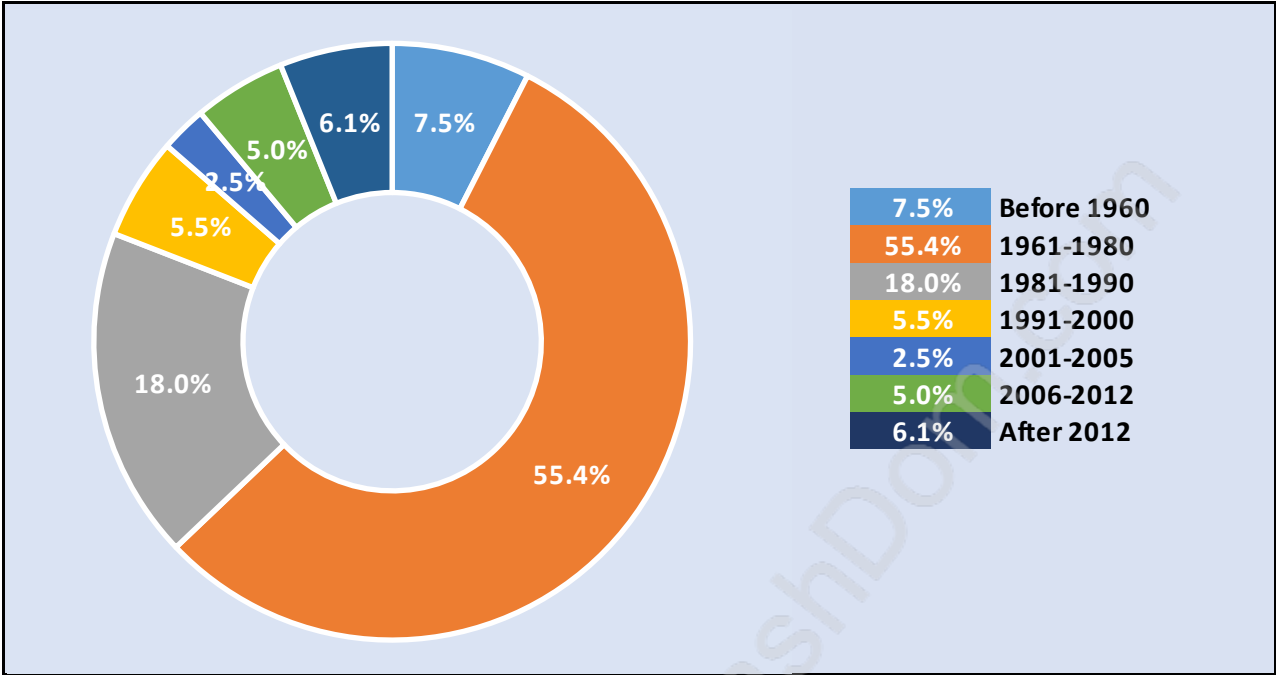

Private Dwellings by Period of Construction in Ladner Elementary

Dominant Period of Construction - 1961-1980