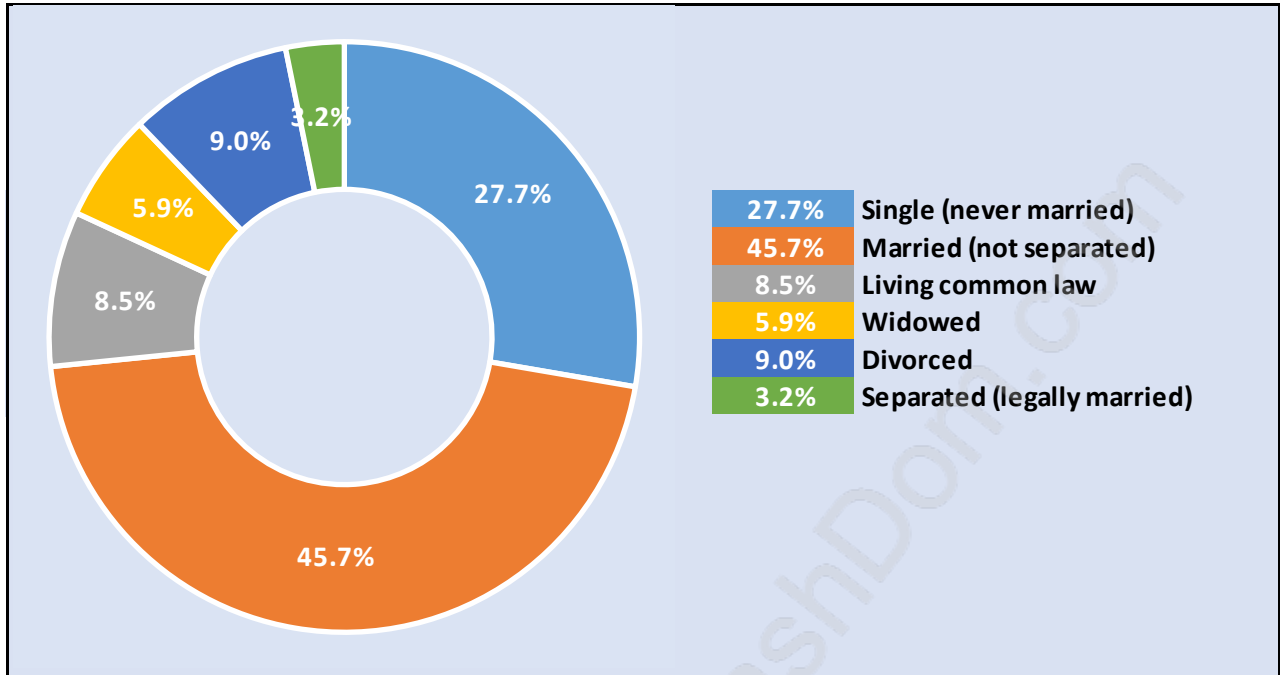

Ladner Elementary

Population Trends in Ladner Elementary

Population by Age in Ladner Elementary

Population Age 15+ by Income Status in Ladner Elementary

Total Population Age 15 - 4,508

Households by Income in Ladner Elementary

Total Number of Households - 2,202 / Average Household Income - \$98,122

Families in Ladner Elementary

Average Persons per Family - 2.9

Children at Home in Ladner Elementary

Total Number of Children at Home - 1,424

Family Structure in Ladner Elementary

Total Number of Families - 1,393 / Average Persons per Family - 2.9

Households by Household Size in Ladner Elementary

Total Number of Households - 2,202

Dwellings in Ladner Elementary