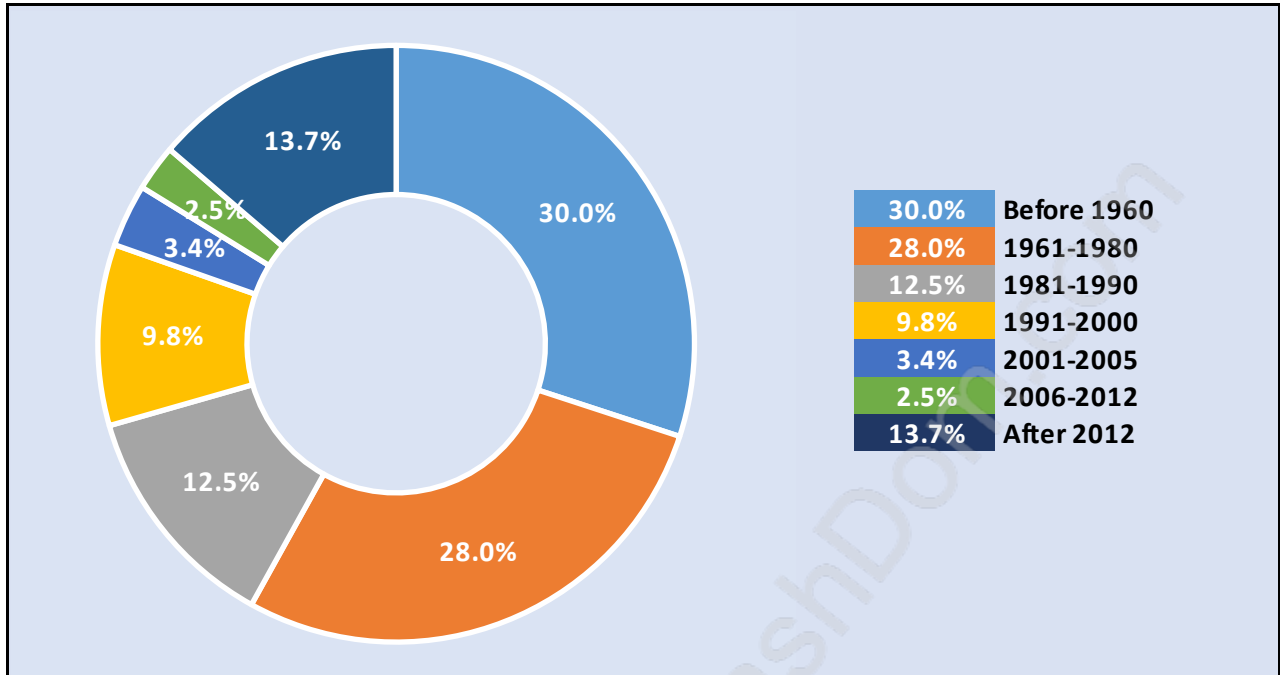

Ladner Rural

Population Trends in Ladner Rural

Population by Age in Ladner Rural

Population Age 15+ by Income Status in Ladner Rural

Total Population Age 15 - 1,060

Households by Income in Ladner Rural

Total Number of Households - 420 / Average Household Income - \$107,321

Travel To Work in (from) Ladner Rural

Occupied Dwellings by Structure Type in Ladner Rural

Dominant Bulding Type - Houses

Private Dwellings by Period of Construction in Ladner Rural

Dominant Period of Construction - Before 1960