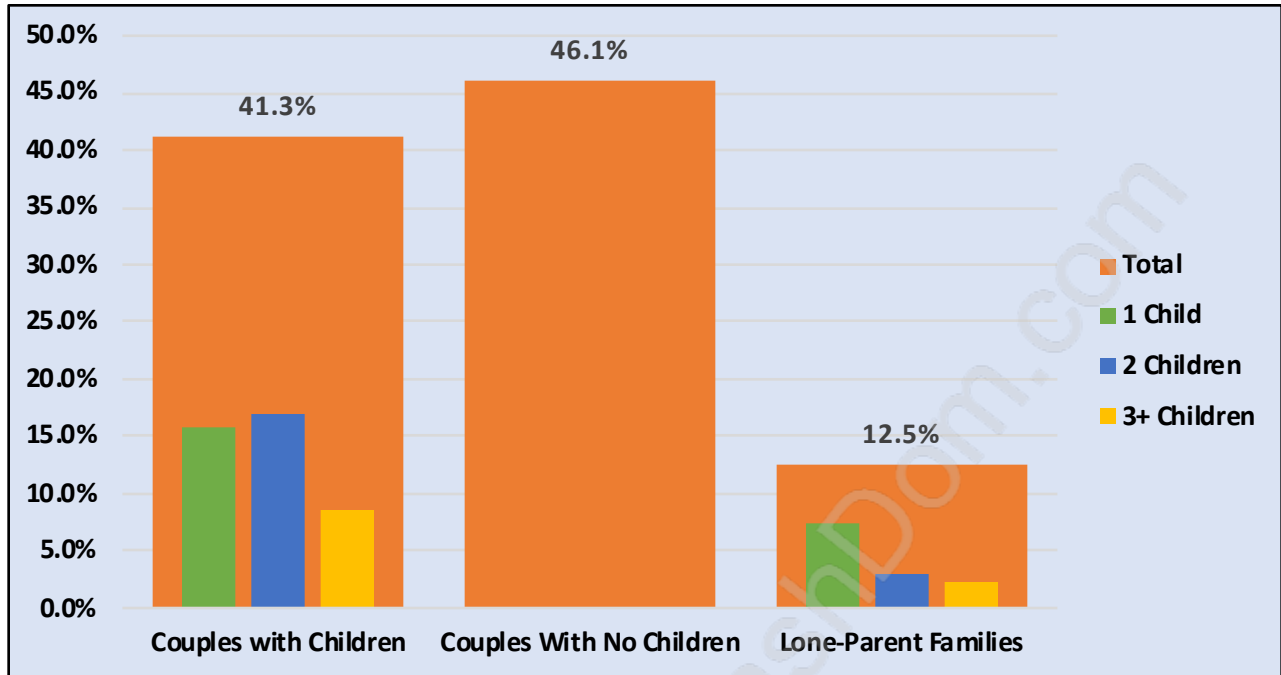

Ladner Rural

Population Trends in Ladner Rural

Population by Age in Ladner Rural

Population Age 15+ by Income Status in Ladner Rural

Total Population Age 15 - 1,060

Households by Income in Ladner Rural

Total Number of Households - 420 / Average Household Income - \$107,321

Families in Ladner Rural

Average Persons per Family - 2.9

Children at Home in Ladner Rural

Total Number of Children at Home - 327

Family Structure in Ladner Rural

Total Number of Families - 313 / Average Persons per Family - 2.9

Households by Household Size in Ladner Rural

Total Number of Households - 420

Dwellings in Ladner Rural

Population Age 15+ in Ladner Rural

Labour Force by Occupation in Ladner Rural

Labour Force Participation in Ladner Rural