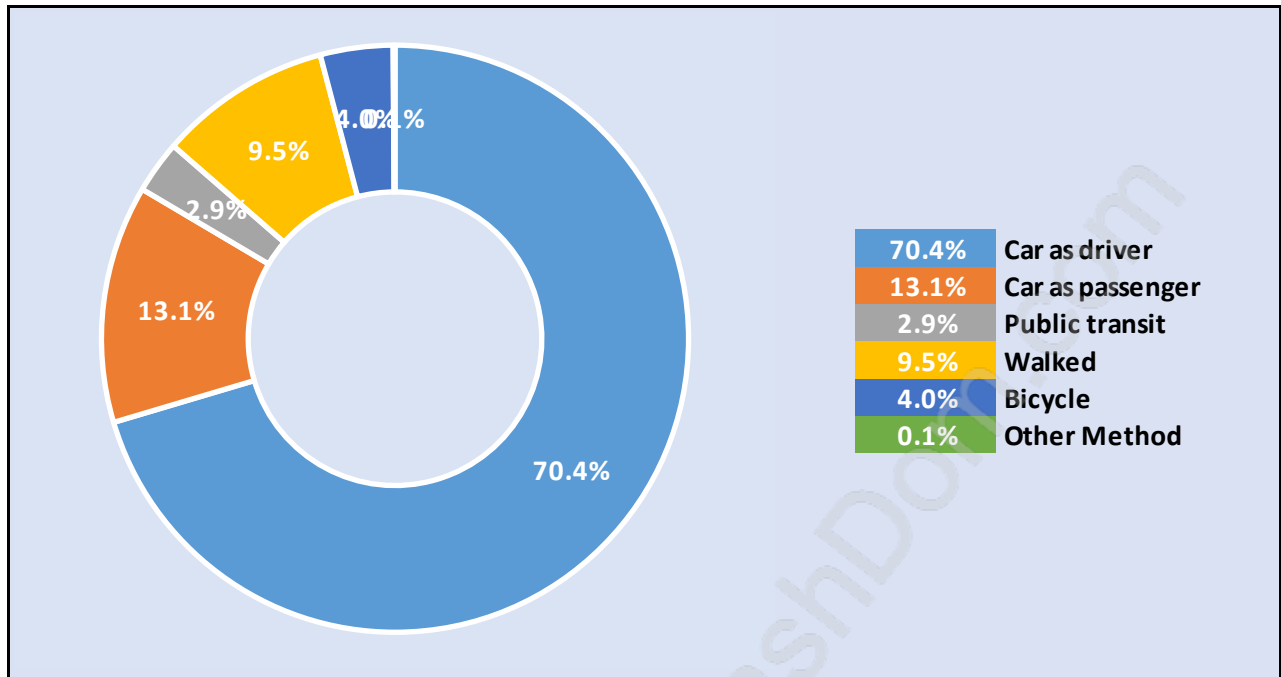

Travel To Work in (from) Ladner Rural