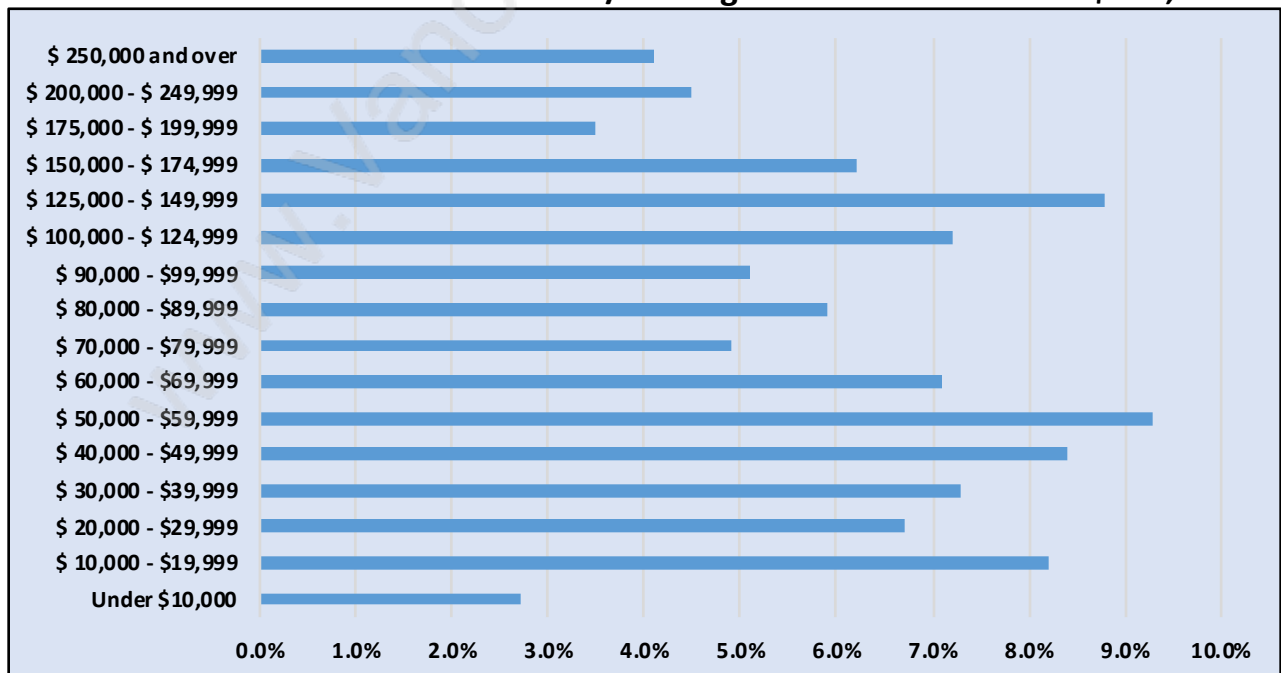

Ladner Rural

Population Trends in Ladner Rural

Population by Age in Ladner Rural

Population Age 15+ by Income Status in Ladner Rural

Total Population Age 15 - 1,060

Households by Income in Ladner Rural

Total Number of Households - 420 / Average Household Income - \$107,321

Families in Ladner Rural

Average Persons per Family - 2.9

Children at Home in Ladner Rural

Total Number of Children at Home - 327

Family Structure in Ladner Rural

Total Number of Families - 313 / Average Persons per Family - 2.9