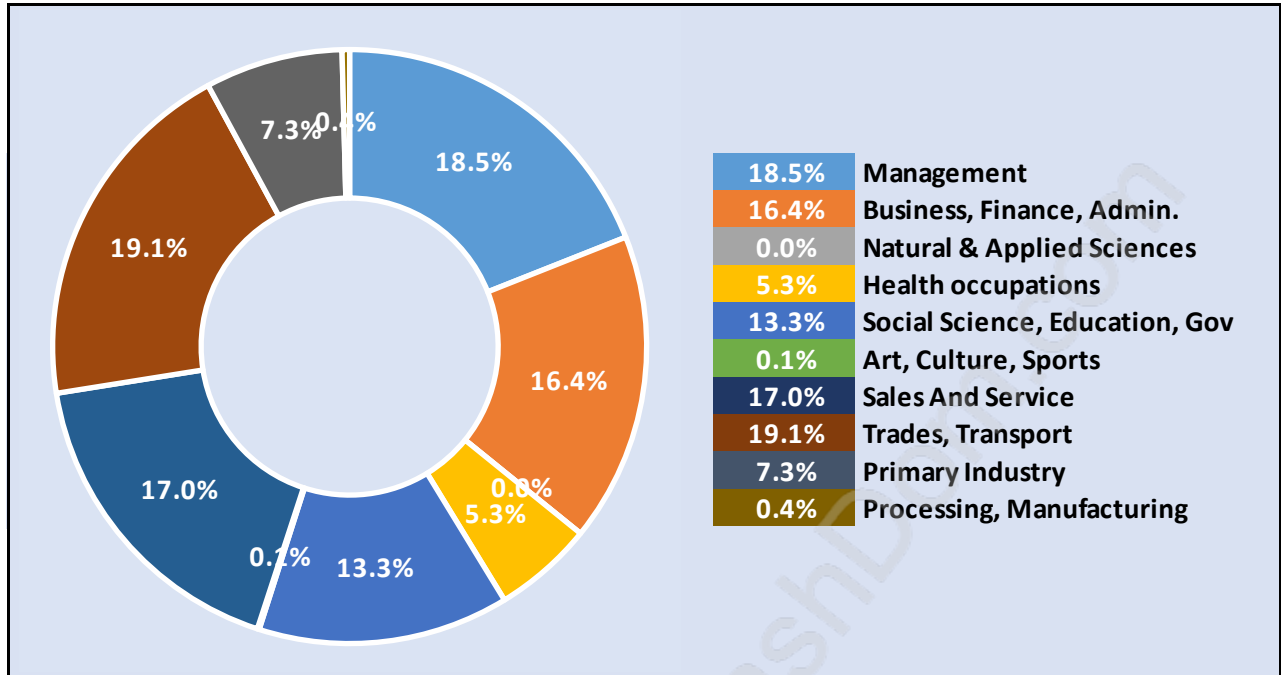

Ladner Rural

Population Trends in Ladner Rural

Population by Age in Ladner Rural

Population Age 15+ by Income Status in Ladner Rural

Total Population Age 15 - 1,060

Households by Income in Ladner Rural

Total Number of Households - 420 / Average Household Income - \$107,321

Households by Household Size in Ladner Rural

Total Number of Households - 420

Dwellings in Ladner Rural

Population Age 15+ in Ladner Rural

Labour Force by Occupation in Ladner Rural

Labour Force Participation in Ladner Rural