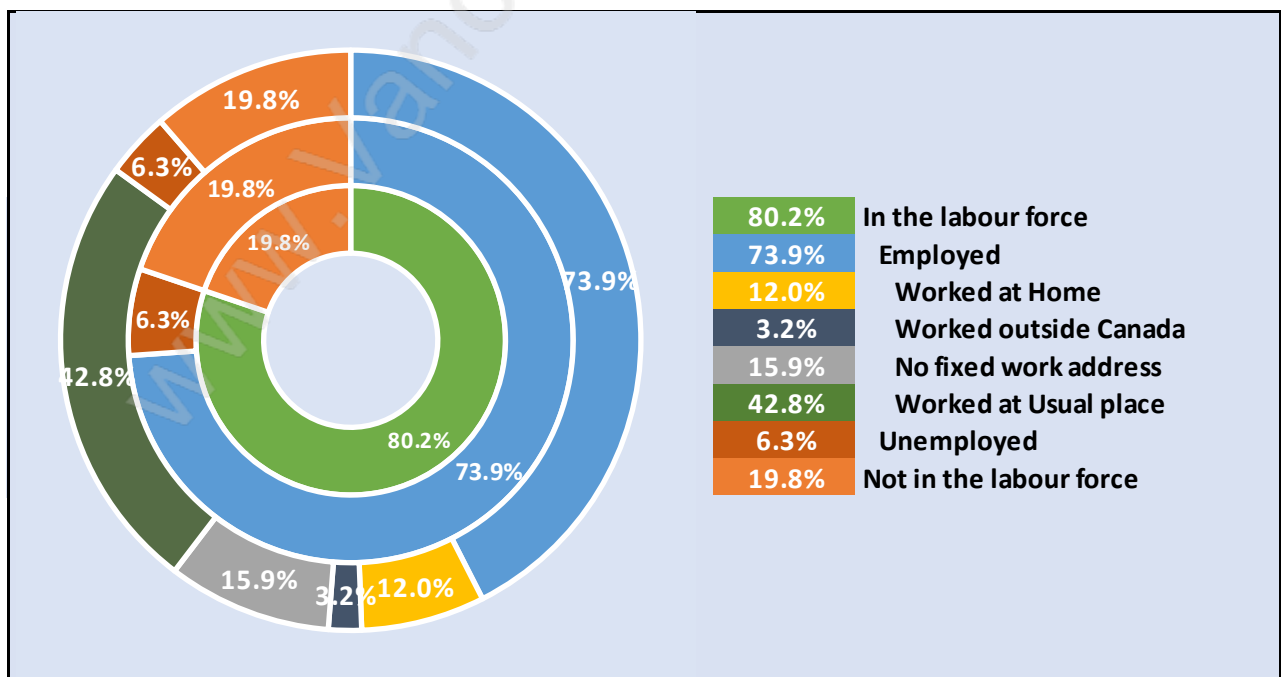

Ladner Rural

Population Trends in Ladner Rural

Population by Age in Ladner Rural

Population Age 15+ by Income Status in Ladner Rural

Total Population Age 15 - 1,060

Households by Income in Ladner Rural

Total Number of Households - 420 / Average Household Income - \$107,321

Households by Household Size in Ladner Rural

Total Number of Households - 420

Dwellings in Ladner Rural

Population Age 15+ in Ladner Rural

Labour Force by Occupation in Ladner Rural

Labour Force Participation in Ladner Rural