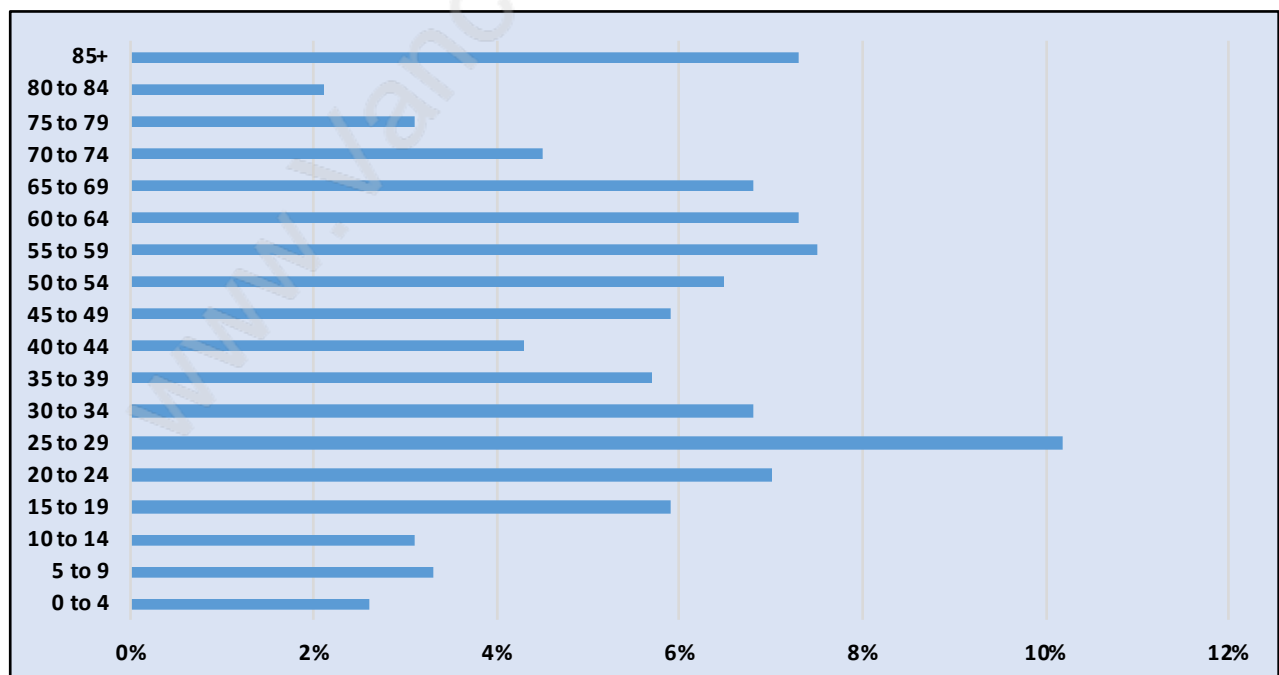

Ladner Rural

Population Trends in Ladner Rural

Population by Age in Ladner Rural

Population Age 15+ by Income Status in Ladner Rural

Total Population Age 15 - 1,060

Households by Income in Ladner Rural

Total Number of Households - 420 / Average Household Income - \$107,321

Families in Ladner Rural

Average Persons per Family - 2.9

Children at Home in Ladner Rural

Total Number of Children at Home - 327

Family Structure in Ladner Rural

Total Number of Families - 313 / Average Persons per Family - 2.9

Households by Household Size in Ladner Rural

Total Number of Households - 420

Dwellings in Ladner Rural

Population Age 15+ in Ladner Rural

Labour Force by Occupation in Ladner Rural

Labour Force Participation in Ladner Rural