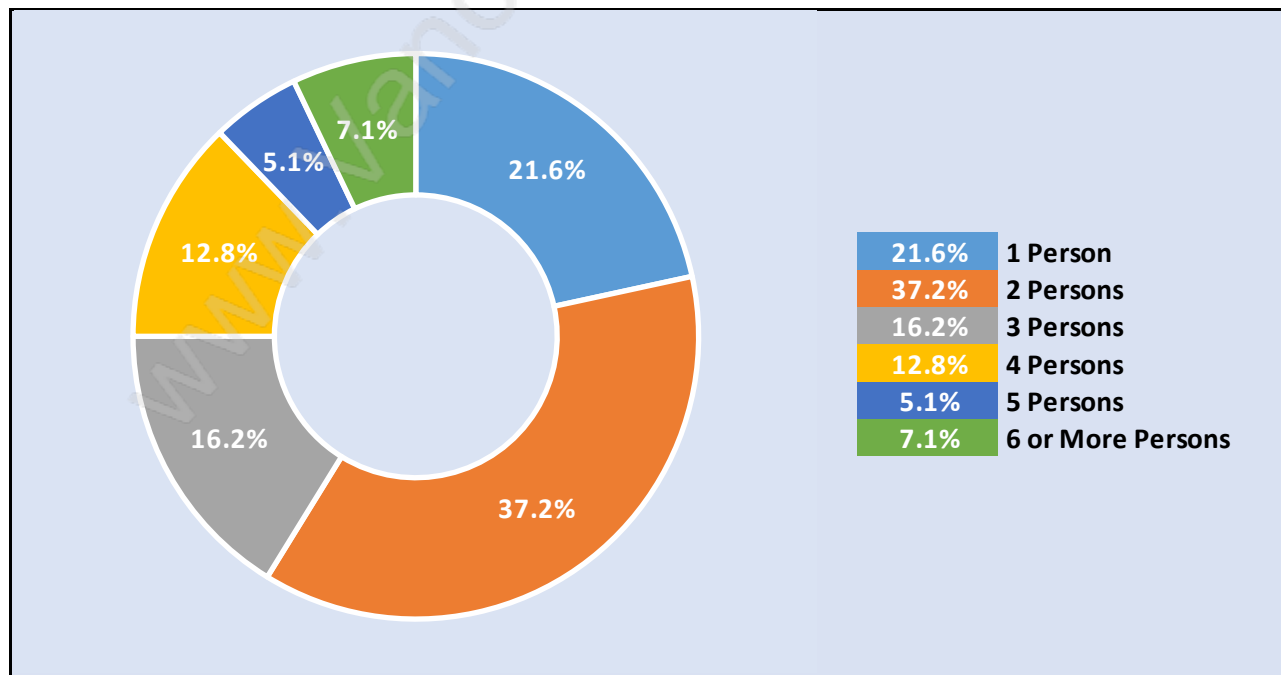

Ladner Rural

Population Trends in Ladner Rural

Population by Age in Ladner Rural

Population Age 15+ by Income Status in Ladner Rural

Total Population Age 15 - 1,060

Households by Income in Ladner Rural

Total Number of Households - 420 / Average Household Income - \$107,321

Families in Ladner Rural

Average Persons per Family - 2.9

Children at Home in Ladner Rural

Total Number of Children at Home - 327

Family Structure in Ladner Rural

Total Number of Families - 313 / Average Persons per Family - 2.9

Households by Household Size in Ladner Rural

Total Number of Households - 420

Dwellings in Ladner Rural

Population Age 15+ in Ladner Rural

Labour Force by Occupation in Ladner Rural

Labour Force Participation in Ladner Rural