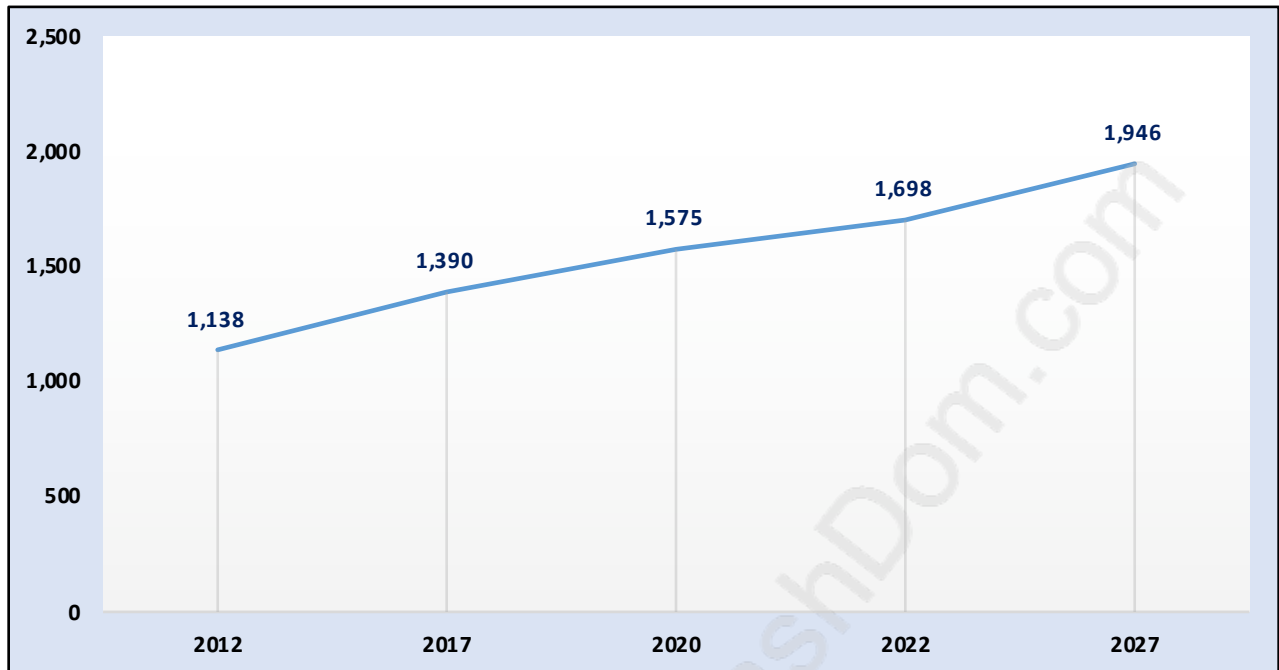

Ladner Rural

Population Trends in Ladner Rural

Population by Age in Ladner Rural

Population Age 15+ by Income Status in Ladner Rural

Total Population Age 15 - 1,060

Households by Income in Ladner Rural

Total Number of Households - 420 / Average Household Income - \$107,321

Families in Ladner Rural

Average Persons per Family - 2.9

Children at Home in Ladner Rural

Total Number of Children at Home - 327

Family Structure in Ladner Rural

Total Number of Families - 313 / Average Persons per Family - 2.9

Households by Household Size in Ladner Rural

Total Number of Households - 420

Dwellings in Ladner Rural

Population Age 15+ in Ladner Rural

Labour Force by Occupation in Ladner Rural

Labour Force Participation in Ladner Rural