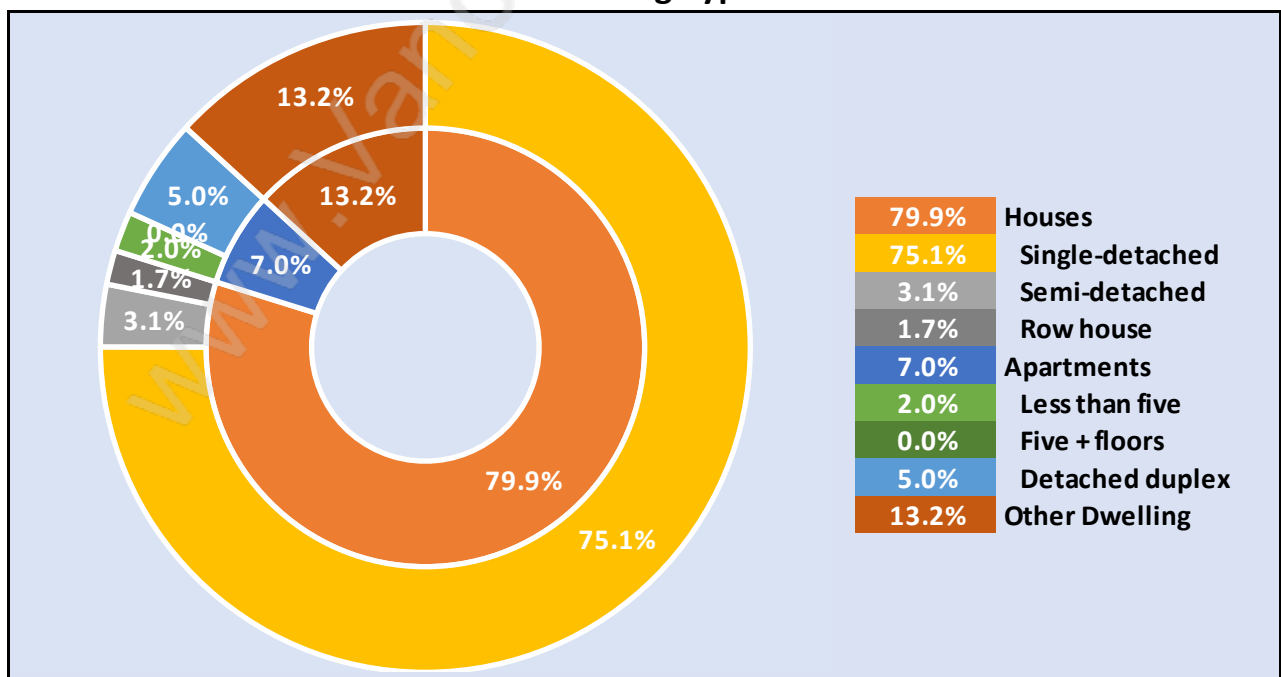

Ladner Rural

Population Trends in Ladner Rural

Population by Age in Ladner Rural

Population Age 15+ by Income Status in Ladner Rural

Total Population Age 15 - 1,060

Households by Income in Ladner Rural

Total Number of Households - 420 / Average Household Income - \$107,321

Families in Ladner Rural

Average Persons per Family - 2.9

Children at Home in Ladner Rural

Total Number of Children at Home - 327

Family Structure in Ladner Rural

Total Number of Families - 313 / Average Persons per Family - 2.9

Households by Household Size in Ladner Rural

Total Number of Households - 420

Dwellings in Ladner Rural

Population Age 15+ in Ladner Rural

Labour Force by Occupation in Ladner Rural

Labour Force Participation in Ladner Rural

Travel To Work in (from) Ladner Rural

Occupied Dwellings by Structure Type in Ladner Rural

Dominant Bulding Type - Houses

Private Dwellings by Period of Construction in Ladner Rural

Dominant Period of Construction - Before 1960