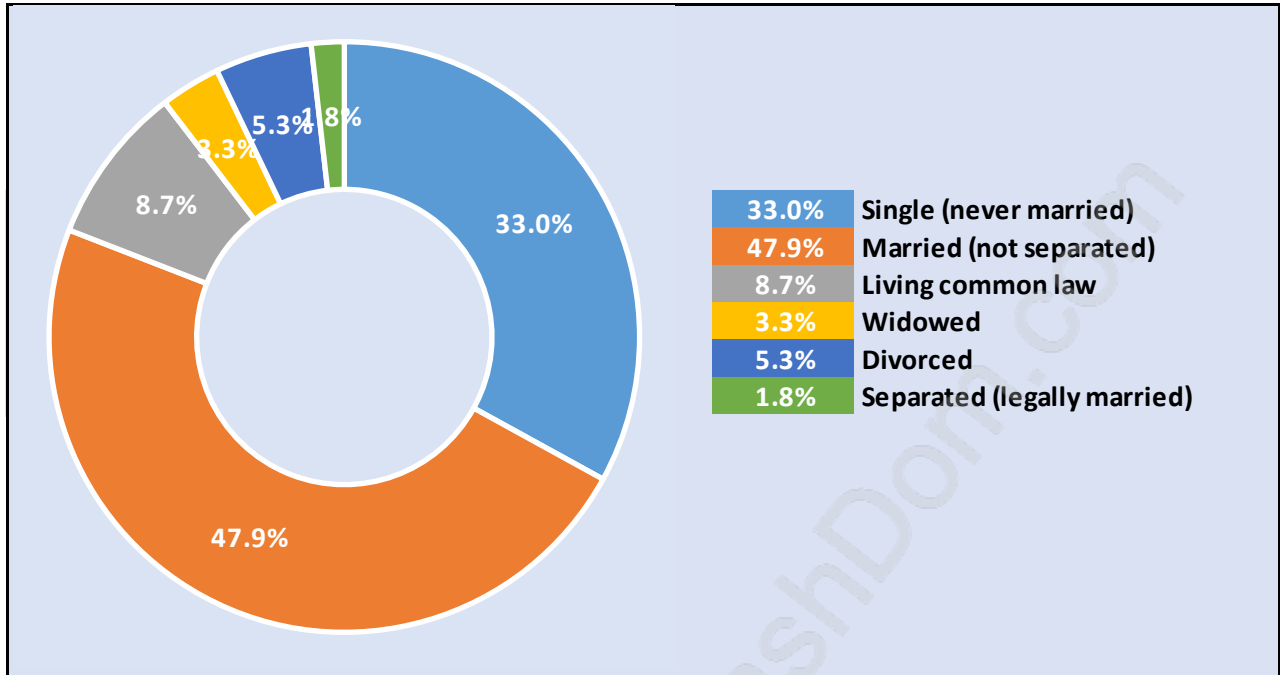

Ladner Rural

Population Trends in Ladner Rural

Population by Age in Ladner Rural

Population Age 15+ by Income Status in Ladner Rural

Total Population Age 15 - 1,060

Households by Income in Ladner Rural

Total Number of Households - 420 / Average Household Income - \$107,321

Families in Ladner Rural

Average Persons per Family - 2.9

Children at Home in Ladner Rural

Total Number of Children at Home - 327

Family Structure in Ladner Rural

Total Number of Families - 313 / Average Persons per Family - 2.9

Households by Household Size in Ladner Rural

Total Number of Households - 420

Dwellings in Ladner Rural

Population Age 15+ in Ladner Rural

Labour Force by Occupation in Ladner Rural

Labour Force Participation in Ladner Rural