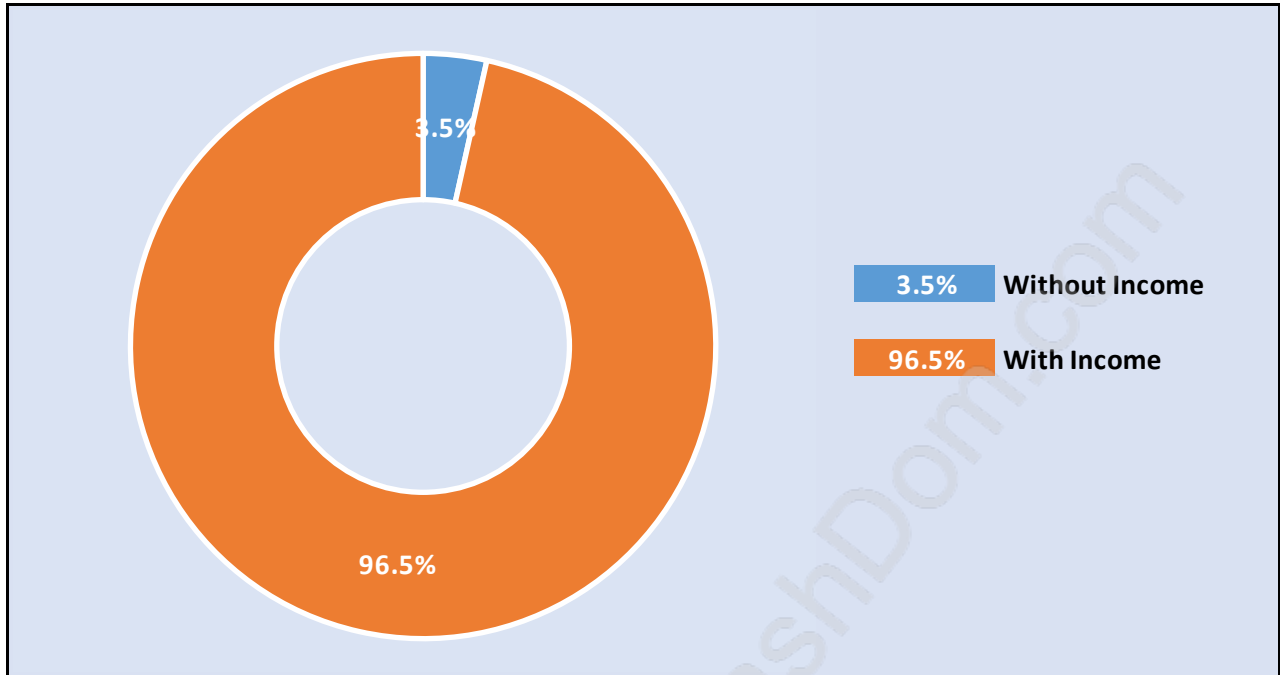

Ladner Rural

Population Trends in Ladner Rural

Population by Age in Ladner Rural

Population Age 15+ by Income Status in Ladner Rural

Total Population Age 15 - 1,060

Households by Income in Ladner Rural

Total Number of Households - 420 / Average Household Income - \$107,321

Families in Ladner Rural

Average Persons per Family - 2.9

Children at Home in Ladner Rural

Total Number of Children at Home - 327

Family Structure in Ladner Rural

Total Number of Families - 313 / Average Persons per Family - 2.9

Households by Household Size in Ladner Rural

Total Number of Households - 420

Dwellings in Ladner Rural

Population Age 15+ in Ladner Rural

Labour Force by Occupation in Ladner Rural

Labour Force Participation in Ladner Rural