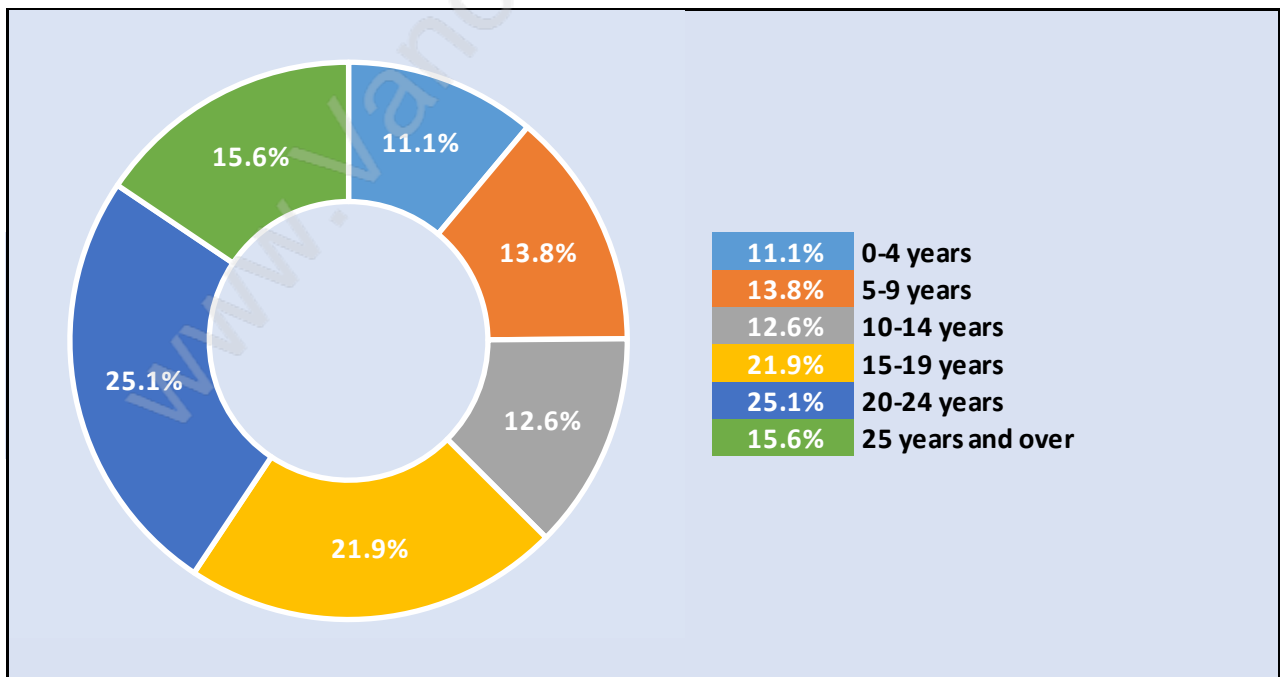

Ladner Rural

Population Trends in Ladner Rural

Population by Age in Ladner Rural

Population Age 15+ by Income Status in Ladner Rural

Total Population Age 15 - 1,060

Households by Income in Ladner Rural

Total Number of Households - 420 / Average Household Income - \$107,321

Families in Ladner Rural

Average Persons per Family - 2.9

Children at Home in Ladner Rural

Total Number of Children at Home - 327

Family Structure in Ladner Rural

Total Number of Families - 313 / Average Persons per Family - 2.9

Households by Household Size in Ladner Rural

Total Number of Households - 420

Dwellings in Ladner Rural

Population Age 15+ in Ladner Rural

Labour Force by Occupation in Ladner Rural

Labour Force Participation in Ladner Rural