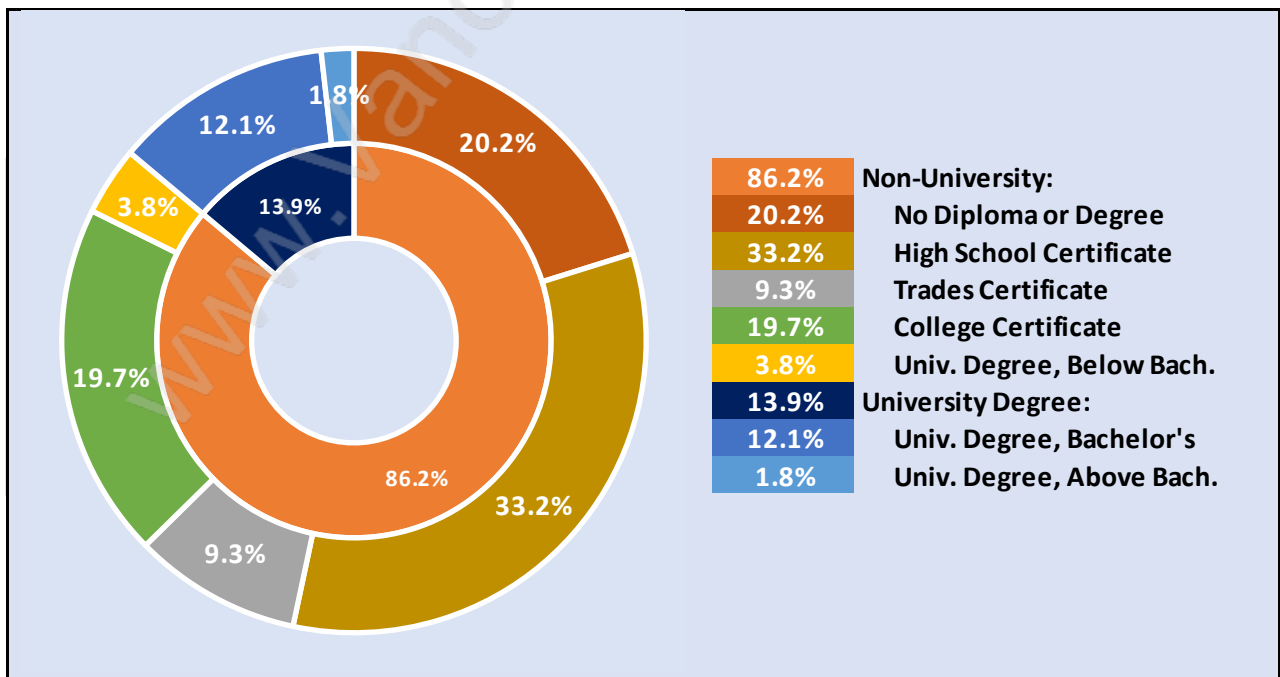

Ladner Rural

Population Trends in Ladner Rural

Population by Age in Ladner Rural

Population Age 15+ by Income Status in Ladner Rural

Total Population Age 15 - 1,060

Households by Income in Ladner Rural

Total Number of Households - 420 / Average Household Income - \$107,321

Households by Household Size in Ladner Rural

Total Number of Households - 420

Dwellings in Ladner Rural

Population Age 15+ in Ladner Rural

Labour Force by Occupation in Ladner Rural

Labour Force Participation in Ladner Rural