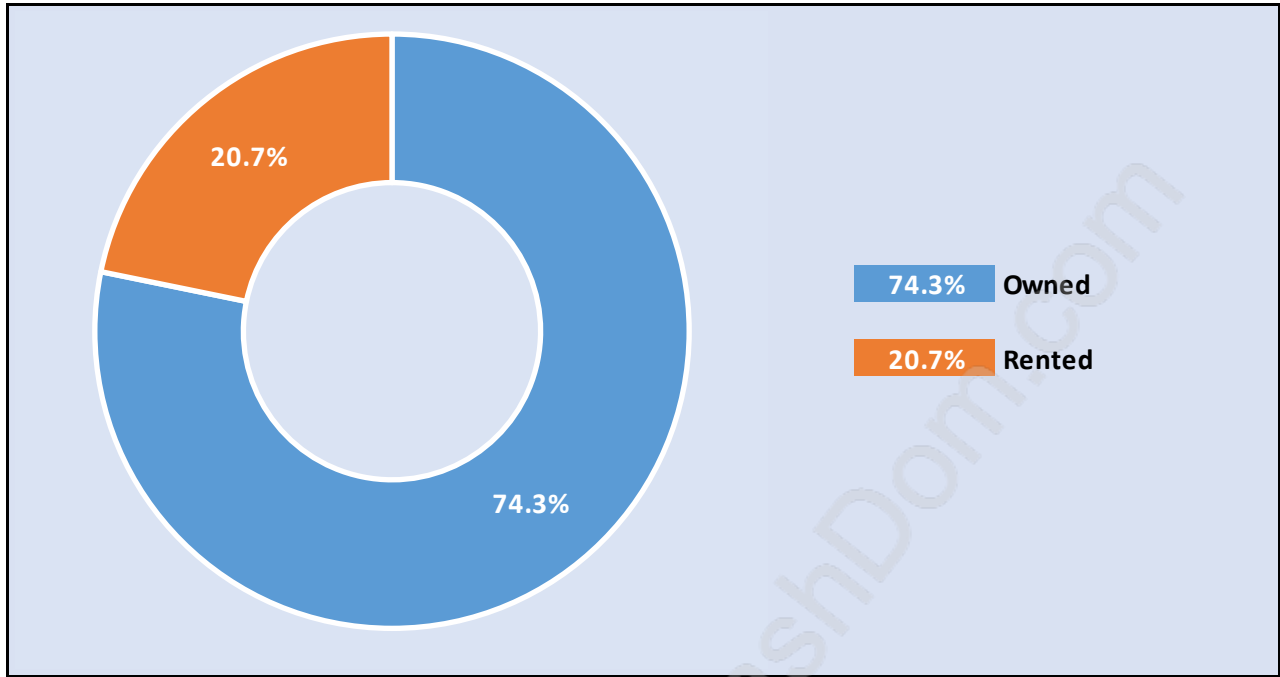

Ladner Rural

Population Trends in Ladner Rural

Population by Age in Ladner Rural

Population Age 15+ by Income Status in Ladner Rural

Total Population Age 15 - 1,060

Households by Income in Ladner Rural

Total Number of Households - 420 / Average Household Income - \$107,321

Families in Ladner Rural

Average Persons per Family - 2.9

Children at Home in Ladner Rural

Total Number of Children at Home - 327

Family Structure in Ladner Rural

Total Number of Families - 313 / Average Persons per Family - 2.9

Households by Household Size in Ladner Rural

Total Number of Households - 420

Dwellings in Ladner Rural

Population Age 15+ in Ladner Rural

Labour Force by Occupation in Ladner Rural

Labour Force Participation in Ladner Rural