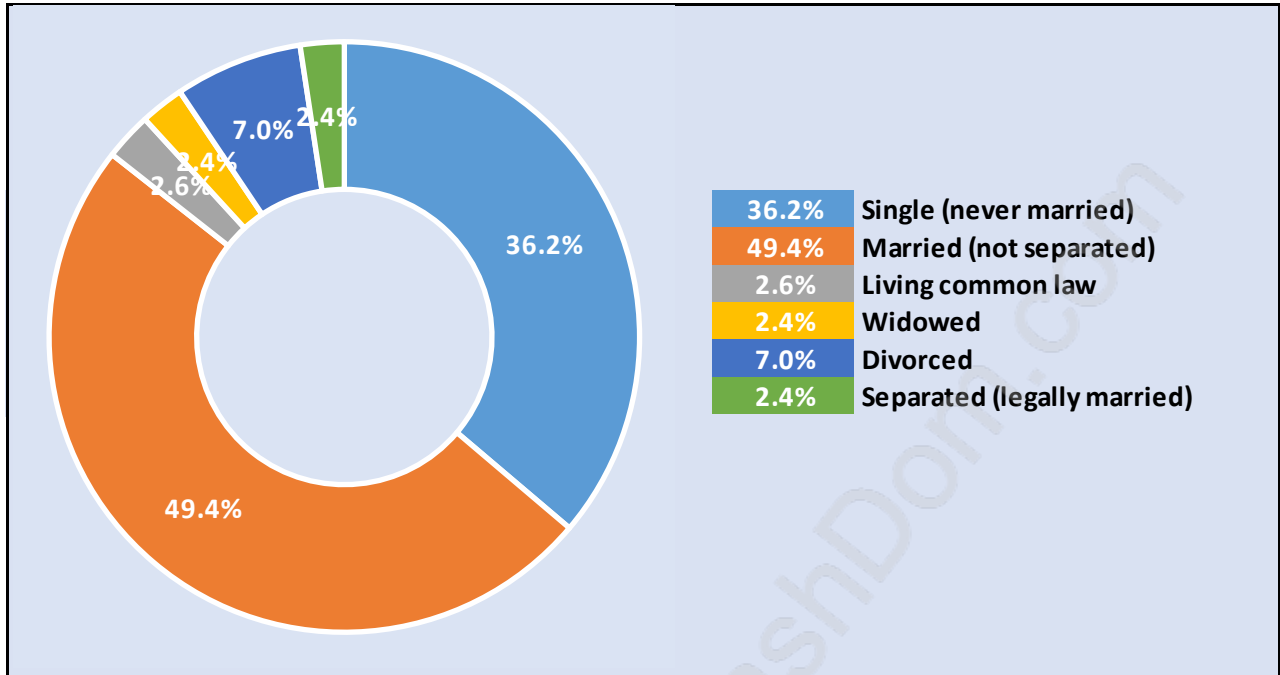

Families in Lake City Industrial

Average Persons per Family - 3.5