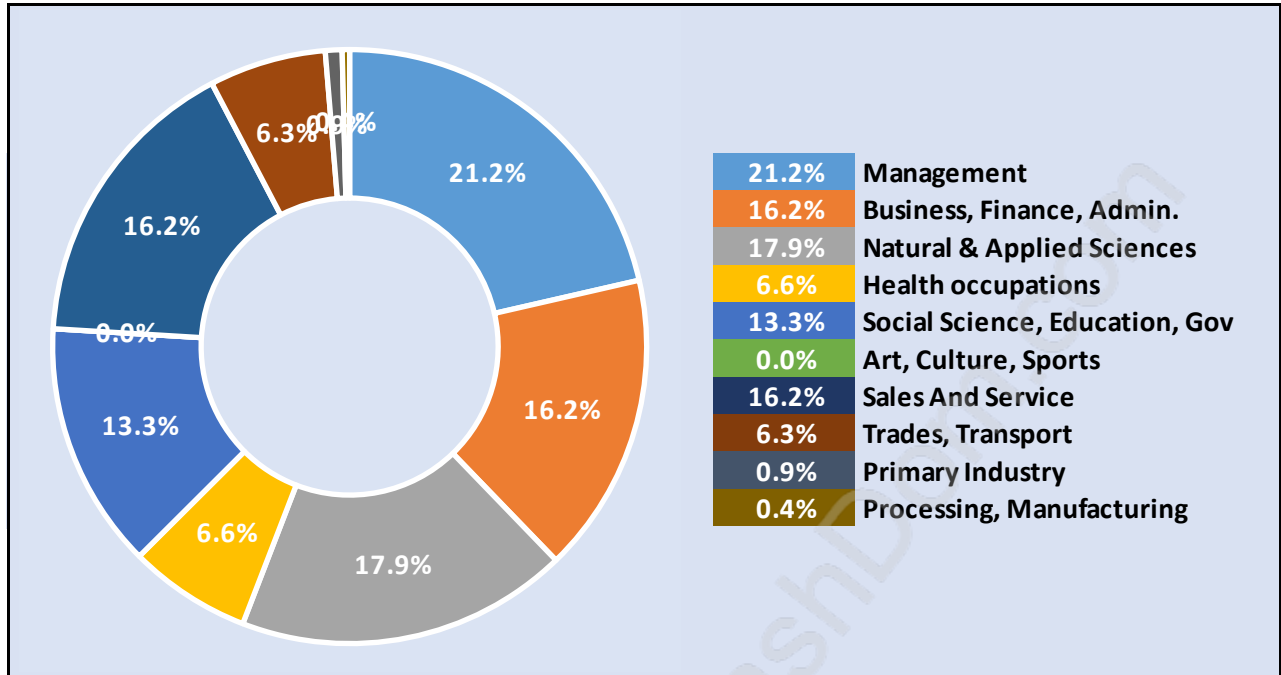

Labour Force by Occupation in Lake City Industrial