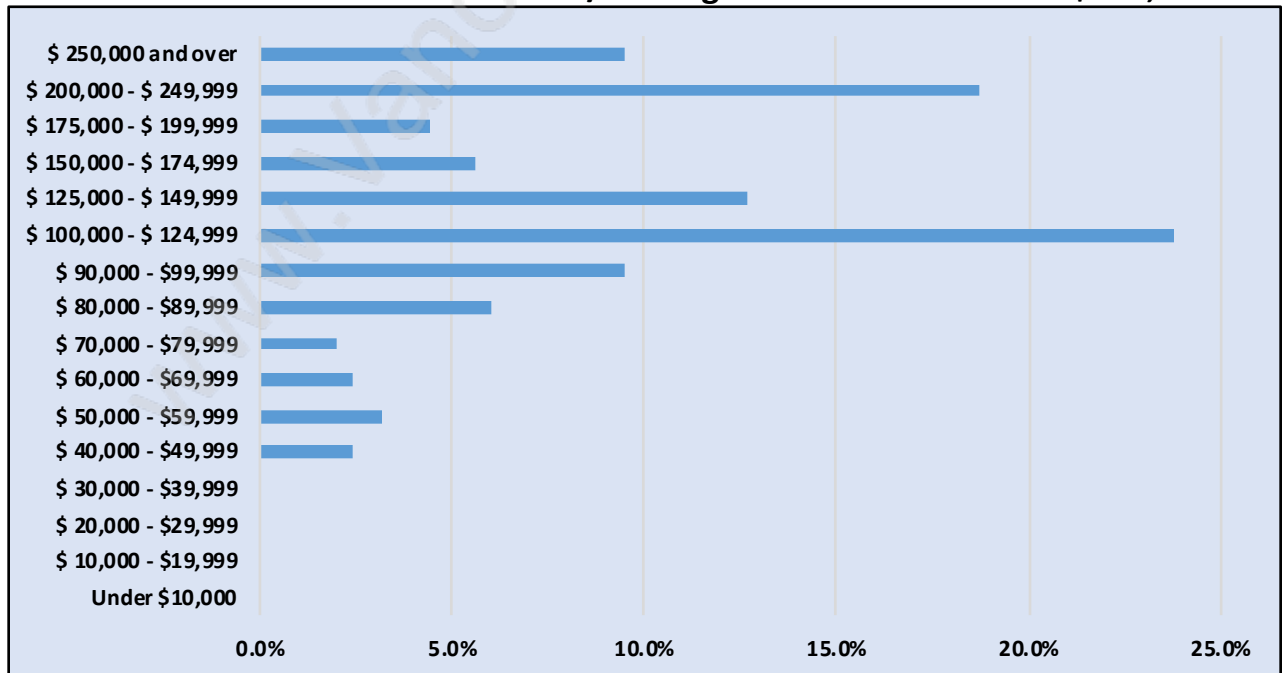

Households by Income in Lake City Industrial

Total Number of Households - 2 / Average Household Income - $150,440