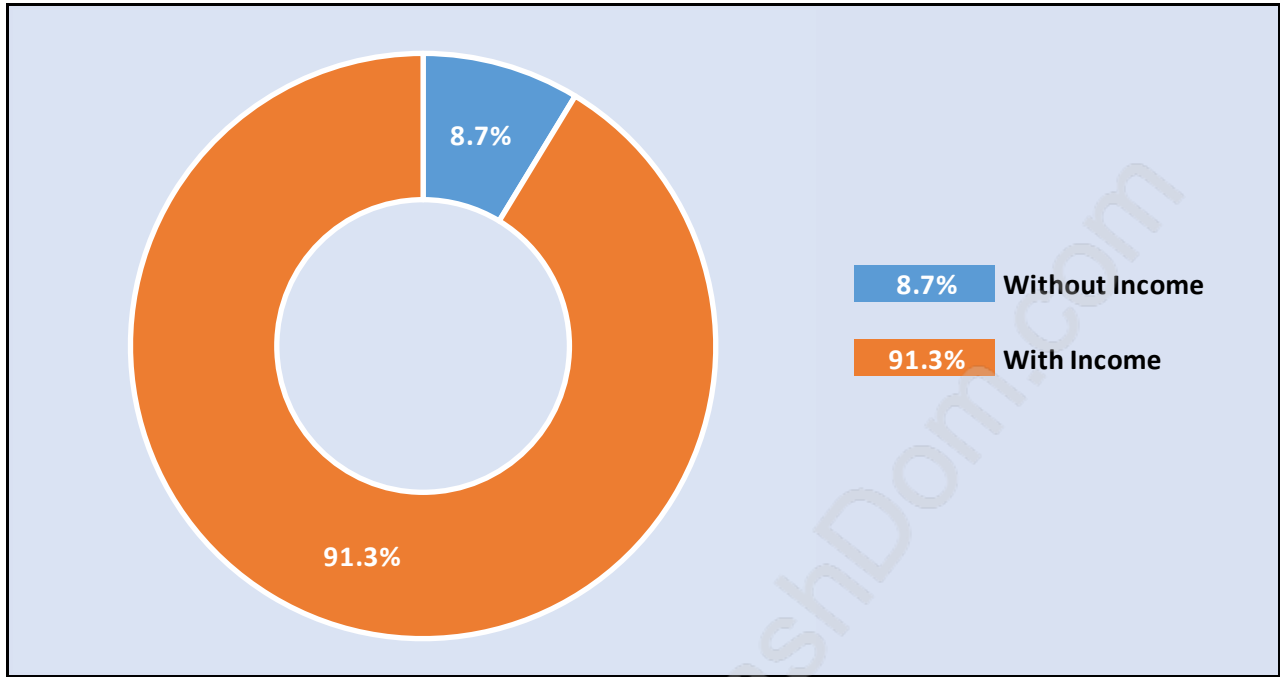

## Population Trends in Lake City Industrial

## Population by Age in Lake City Industrial

# Population Age 15+ by Income Status in Lake City Industrial

## Total Population Age 15 - 6