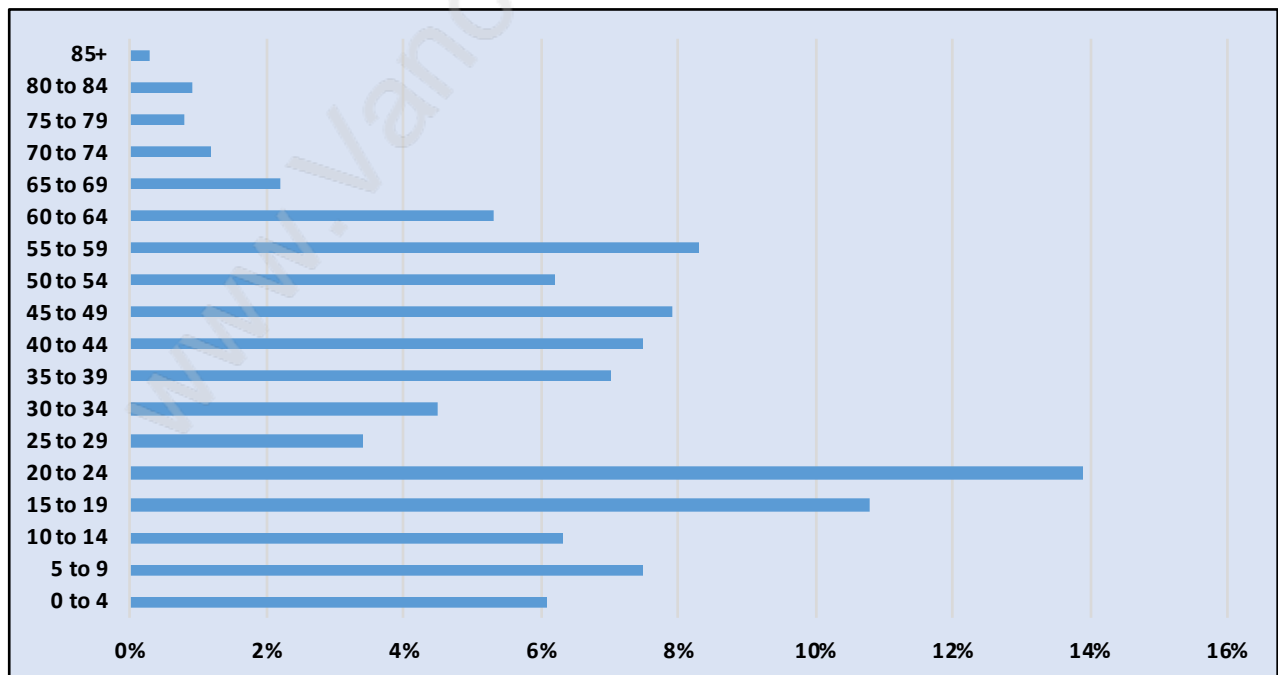

## Population Trends in Lake City Industrial

## Population by Age in Lake City Industrial

## Total Population Age 15 - 6