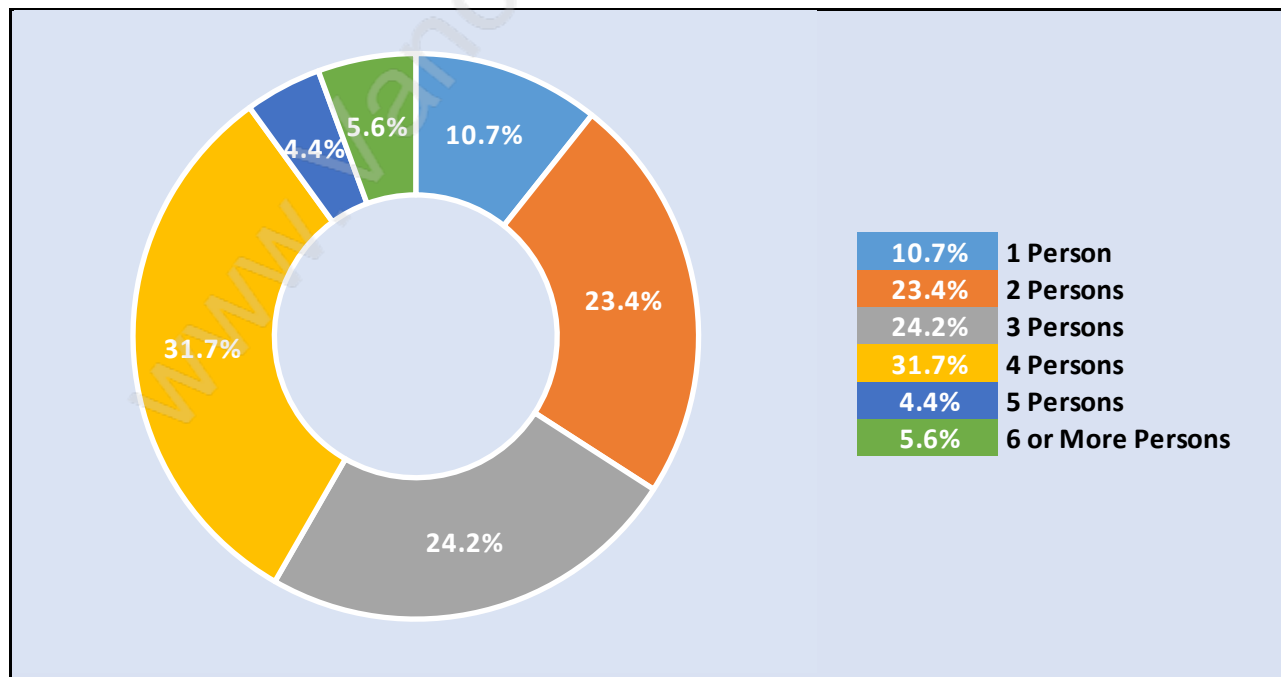

Households by Household Size in Lake City Industrial

Total Number of Households - 2