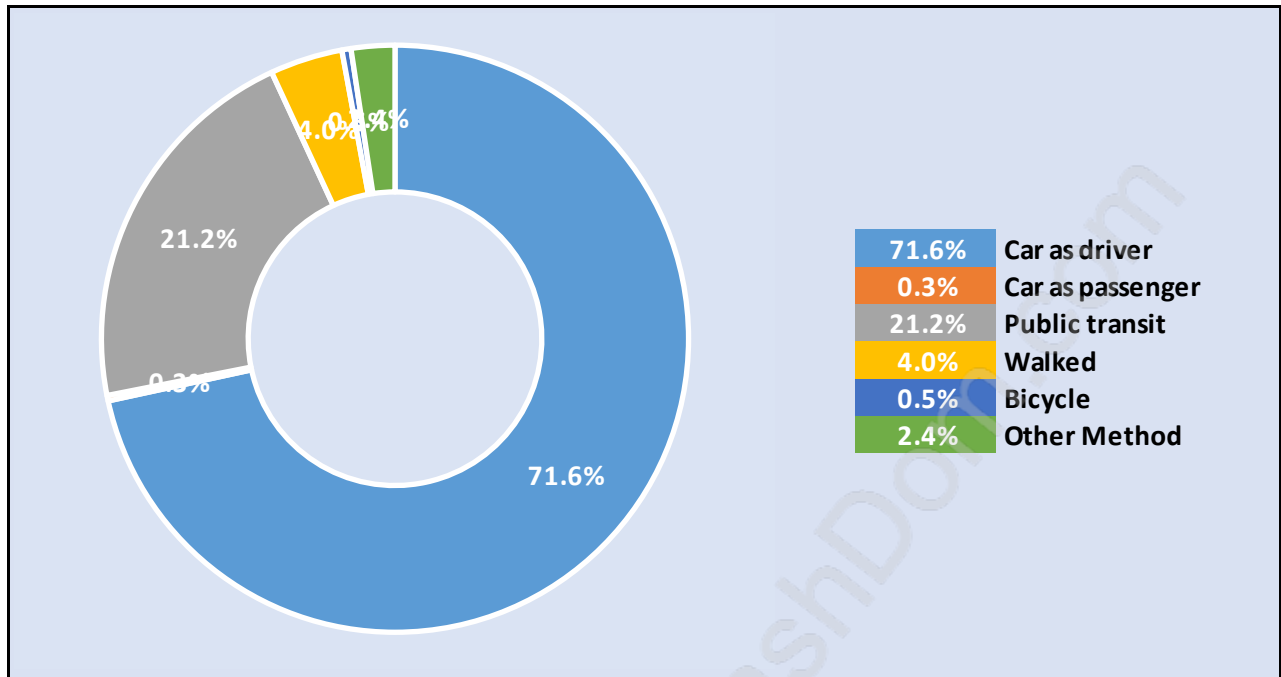

Travel To Work in (from) Lake City Industrial