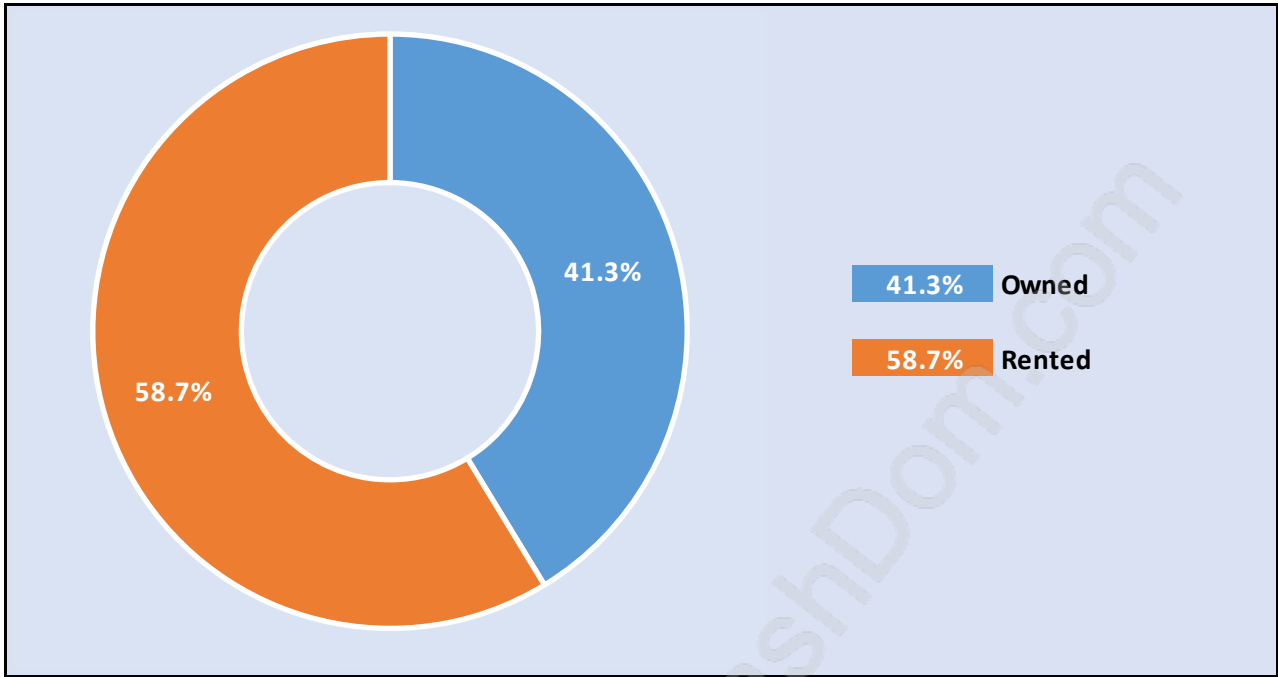

Dwellings in Lake City Industrial