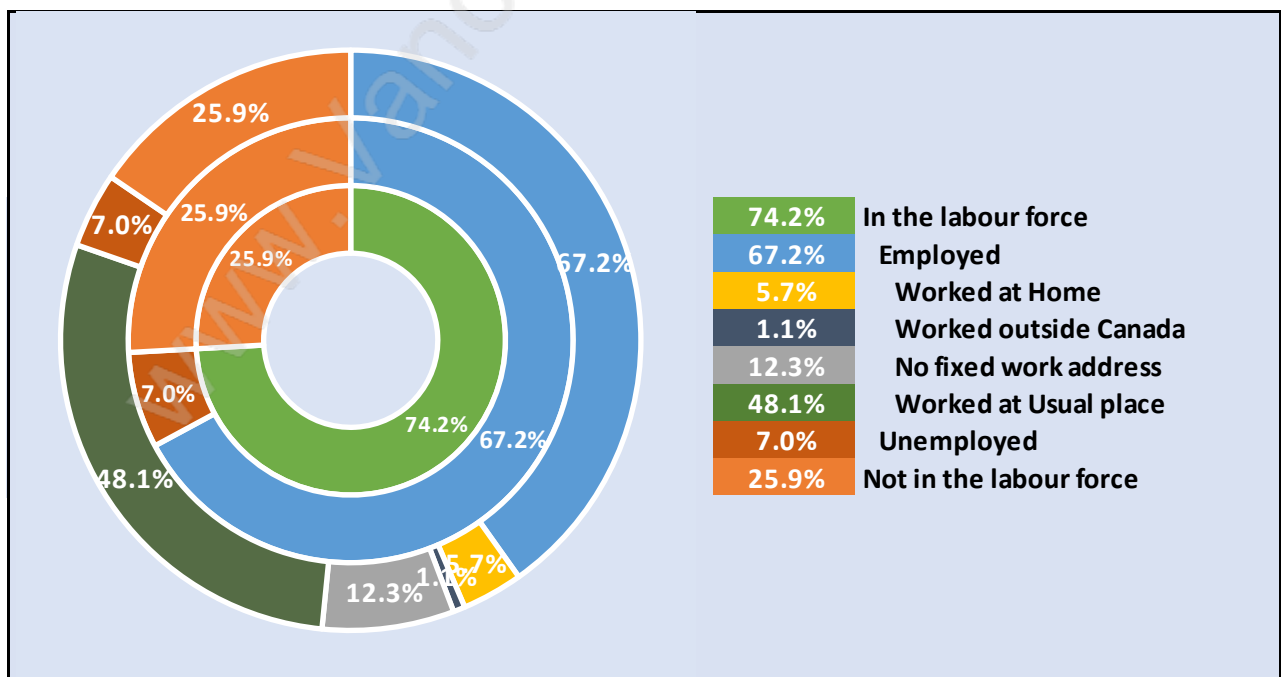

Labour Force Participation in Lake City Industrial