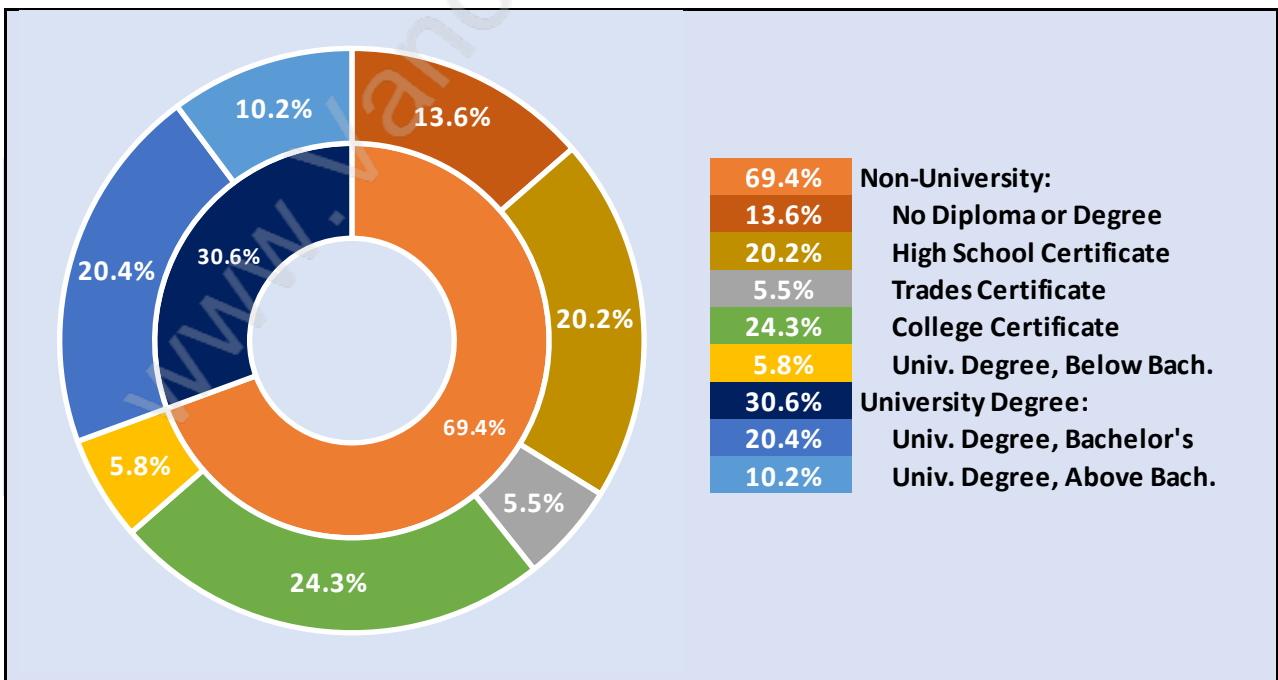

Population Age 15+ in Lake City Industrial