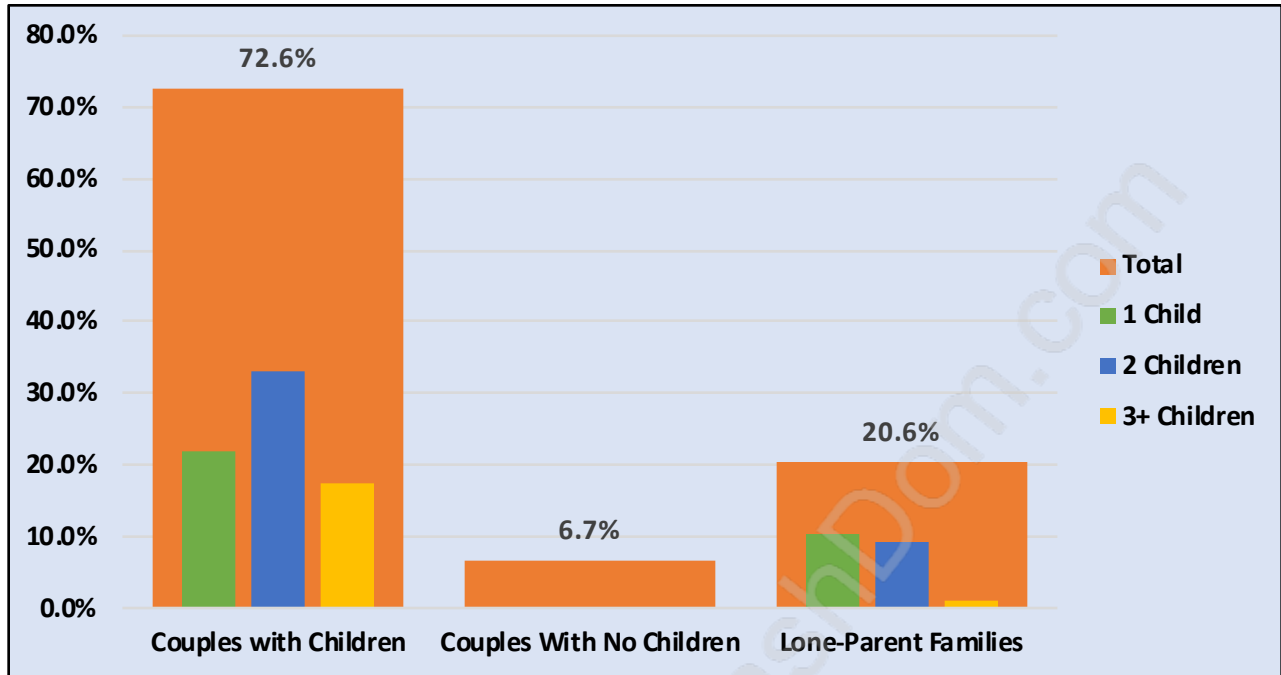

Family Structure in Lake City Industrial

Total Number of Families - 2 / Average Persons per Family - 3.5