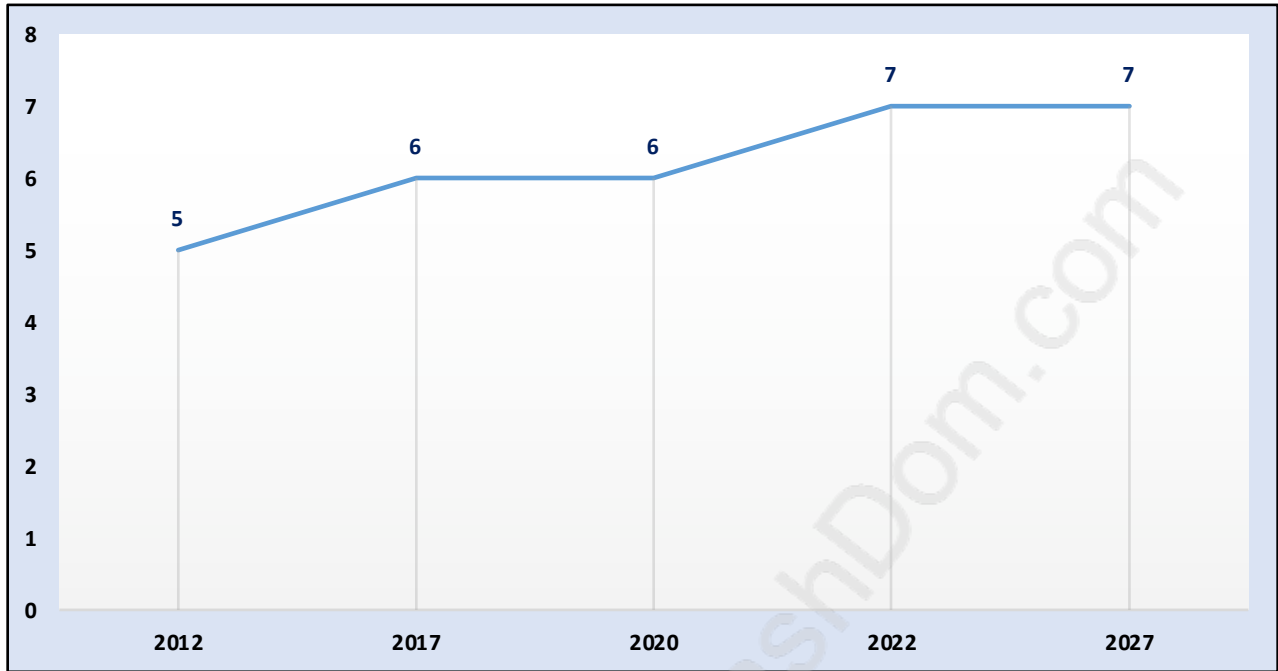

## Population Trends in Lake City Industrial

# Population Age 15+ by Income Status in Lake City Industrial

## Total Population Age 15 - 6

### Dominant Period of Construction - 1981-1990