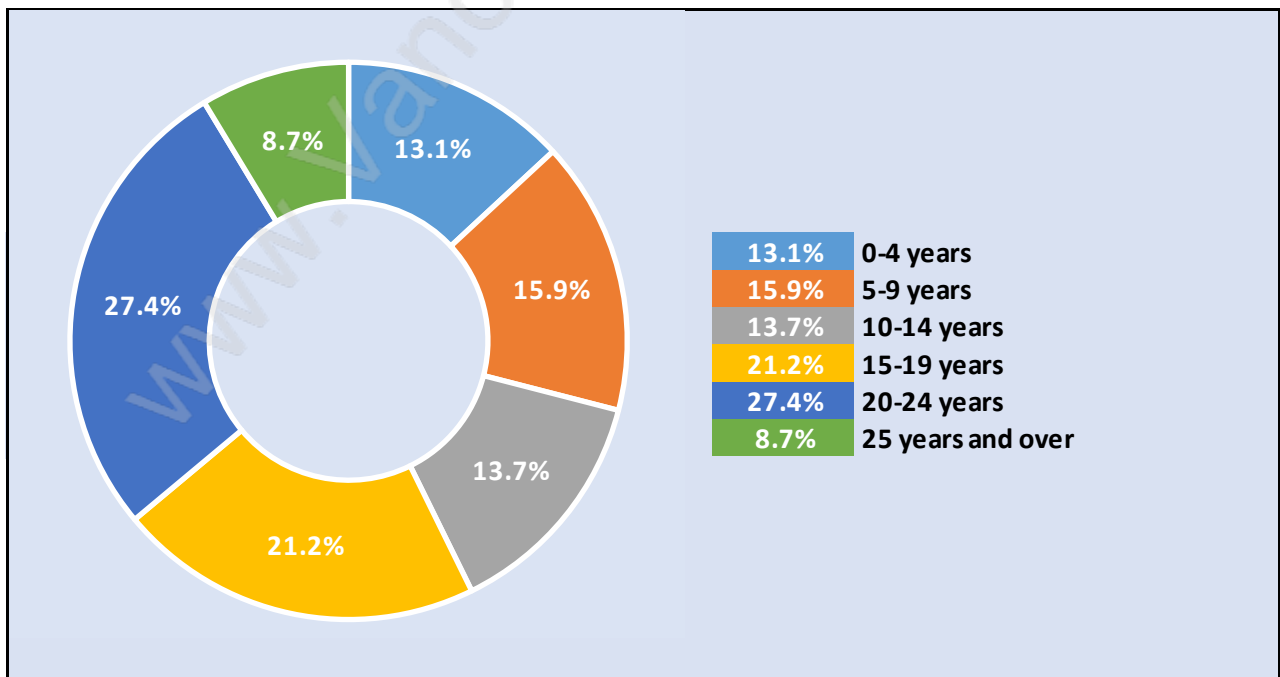

Children at Home in Lake City Industrial

Total Number of Children at Home - 3