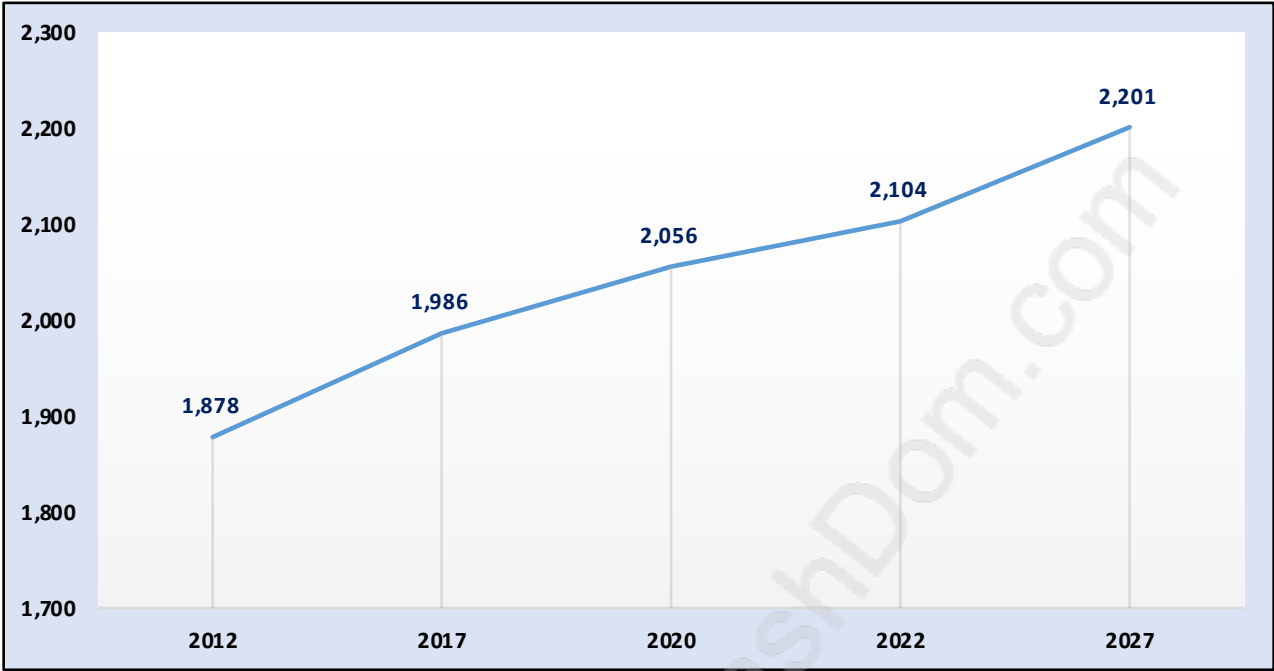

Lake Errock

Population Trends in Lake Ercock

Population by Age in Lake Ercock

Population Age 15+ by Income Status in Lake Errock

Total Population Age 15 - 1,320

Households by Income in Lake Errock

Total Number of Households - 585 / Average Household Income - \$60,183

Families in Lake Errock

Average Persons per Family - 3.1

Children at Home in Lake Errock

Total Number of Children at Home - 479

Family Structure in Lake Errock

Total Number of Families - 455 / Average Persons per Family - 3.1