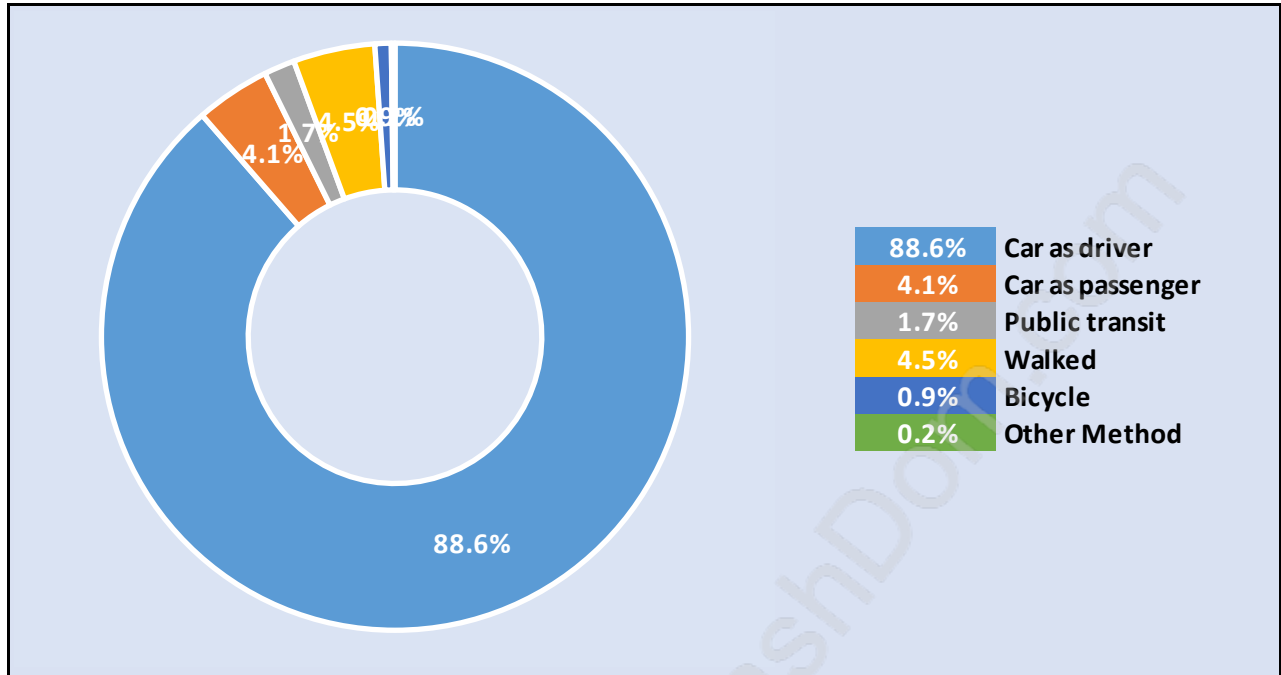

Households by Household Size in Lake Errock

Total Number of Households - 585

Dwellings in Lake Errock

Population Age 15+ in Lake Errock

Labour Force by Occupation in Lake Errock

Labour Force Participation in Lake Errock

Travel To Work in (from) Lake Errock

Occupied Dwellings by Structure Type in Lake Errock

Dominant Bulding Type - Houses

Private Dwellings by Period of Construction in Lake Errock

Dominant Period of Construction - 1961-1980