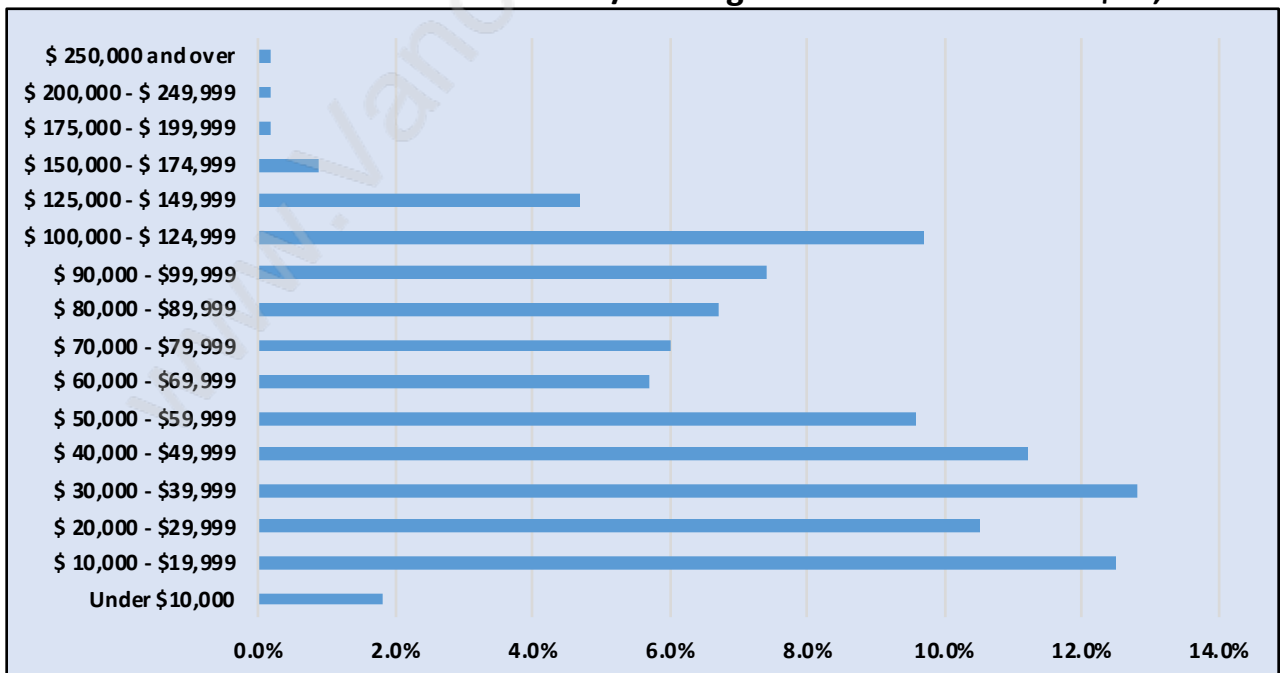

Lake Errock

Population Trends in Lake Ercock

Population by Age in Lake Ercock

Population Age 15+ by Income Status in Lake Errock

Total Population Age 15 - 1,320

Households by Income in Lake Errock

Total Number of Households - 585 / Average Household Income - \$60,183

Families in Lake Errock

Average Persons per Family - 3.1

Children at Home in Lake Errock

Total Number of Children at Home - 479

Family Structure in Lake Errock

Total Number of Families - 455 / Average Persons per Family - 3.1