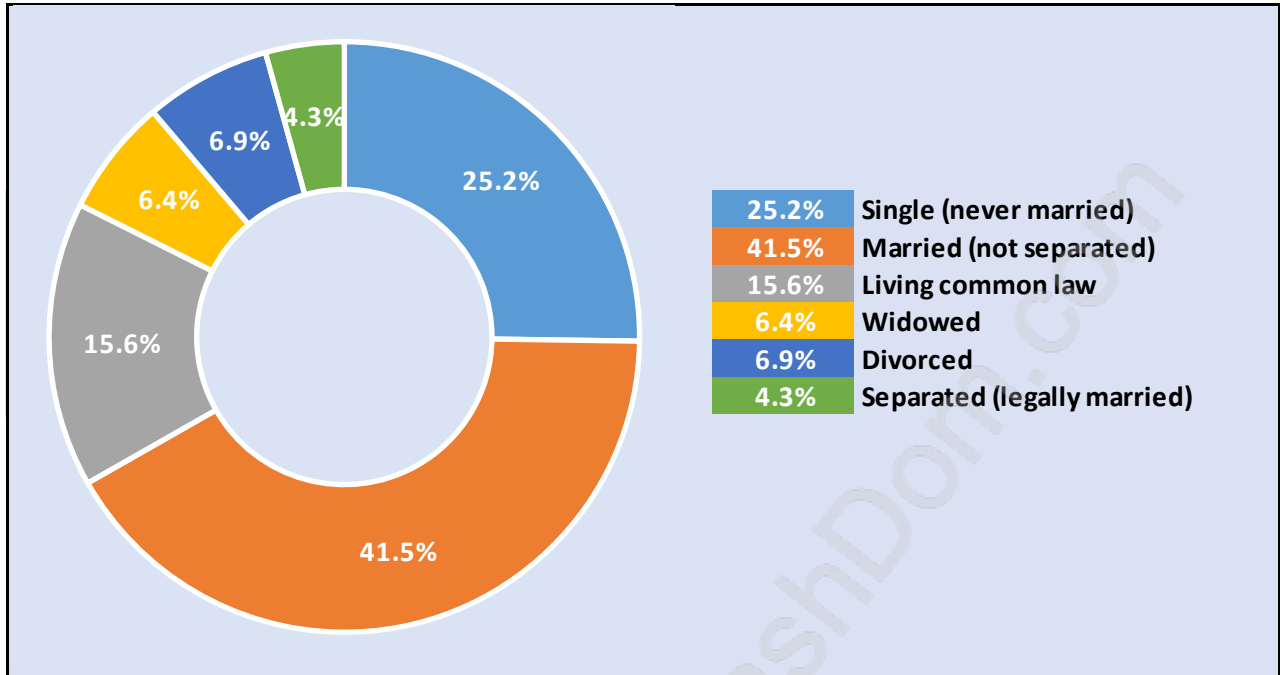

Lake Errock

Population Trends in Lake Ercock

Population by Age in Lake Ercock

Population Age 15+ by Income Status in Lake Errock

Total Population Age 15 - 1,320

Households by Income in Lake Errock

Total Number of Households - 585 / Average Household Income - \$60,183

Families in Lake Errock

Average Persons per Family - 3.1

Children at Home in Lake Errock

Total Number of Children at Home - 479

Family Structure in Lake Errock

Total Number of Families - 455 / Average Persons per Family - 3.1

Households by Household Size in Lake Errock

Total Number of Households - 585

Dwellings in Lake Errock

Population Age 15+ in Lake Errock

Labour Force by Occupation in Lake Errock

Labour Force Participation in Lake Errock