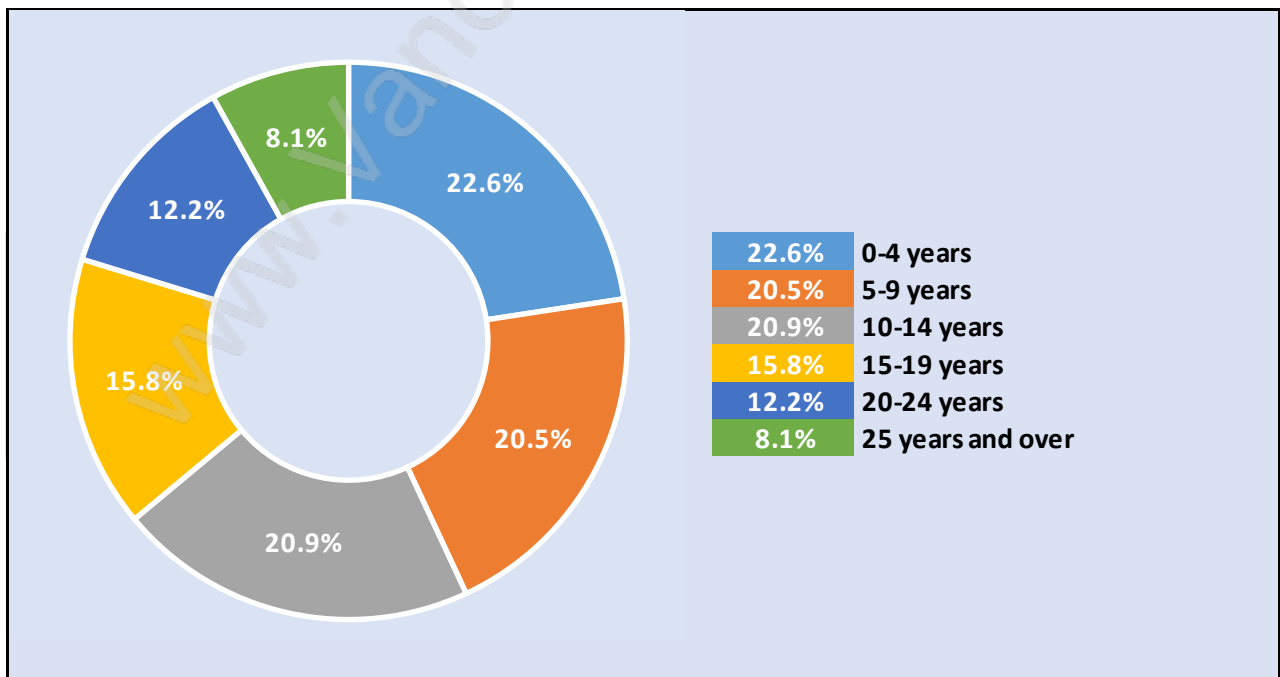

Lake Errock

Population Trends in Lake Ercock

Population by Age in Lake Ercock

Population Age 15+ by Income Status in Lake Errock

Total Population Age 15 - 1,320

Households by Income in Lake Errock

Total Number of Households - 585 / Average Household Income - \$60,183

Families in Lake Errock

Average Persons per Family - 3.1

Children at Home in Lake Errock

Total Number of Children at Home - 479

Family Structure in Lake Errock

Total Number of Families - 455 / Average Persons per Family - 3.1