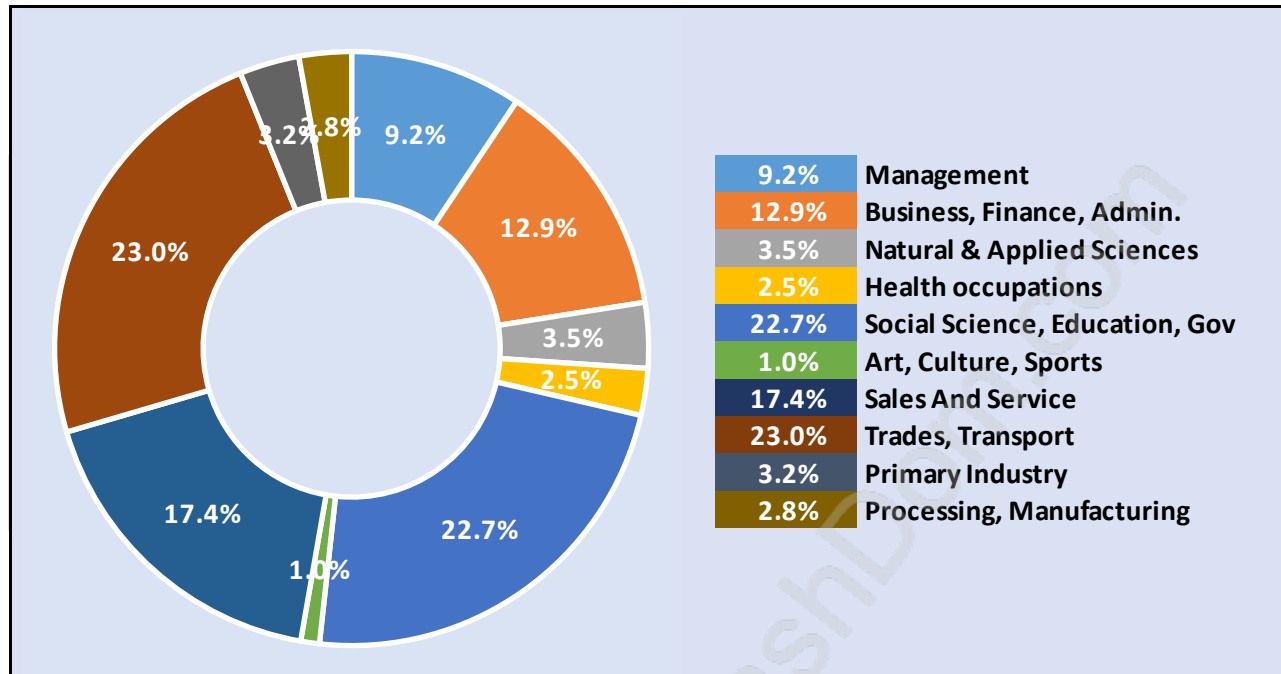

Households by Household Size in Lake Errock

Total Number of Households - 585

Dwellings in Lake Errock

Population Age 15+ in Lake Errock

Labour Force by Occupation in Lake Errock

Labour Force Participation in Lake Errock

Travel To Work in (from) Lake Errock

Occupied Dwellings by Structure Type in Lake Errock

Dominant Bulding Type - Houses

Private Dwellings by Period of Construction in Lake Errock

Dominant Period of Construction - 1961-1980