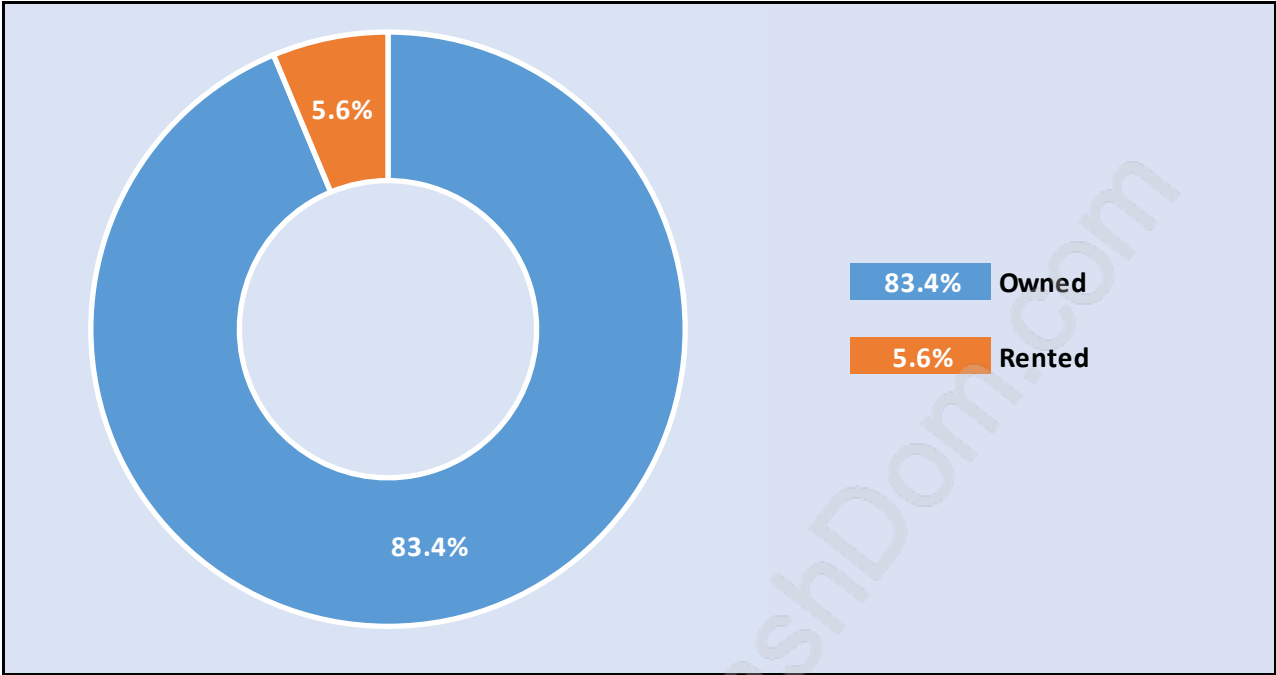

Lake Errock

Population Trends in Lake Ercock

Population by Age in Lake Ercock

Population Age 15+ by Income Status in Lake Errock

Total Population Age 15 - 1,320

Households by Income in Lake Errock

Total Number of Households - 585 / Average Household Income - \$60,183

Families in Lake Errock

Average Persons per Family - 3.1

Children at Home in Lake Errock

Total Number of Children at Home - 479

Family Structure in Lake Errock

Total Number of Families - 455 / Average Persons per Family - 3.1

Households by Household Size in Lake Errock

Total Number of Households - 585

Dwellings in Lake Errock

Population Age 15+ in Lake Errock

Labour Force by Occupation in Lake Errock

Labour Force Participation in Lake Errock