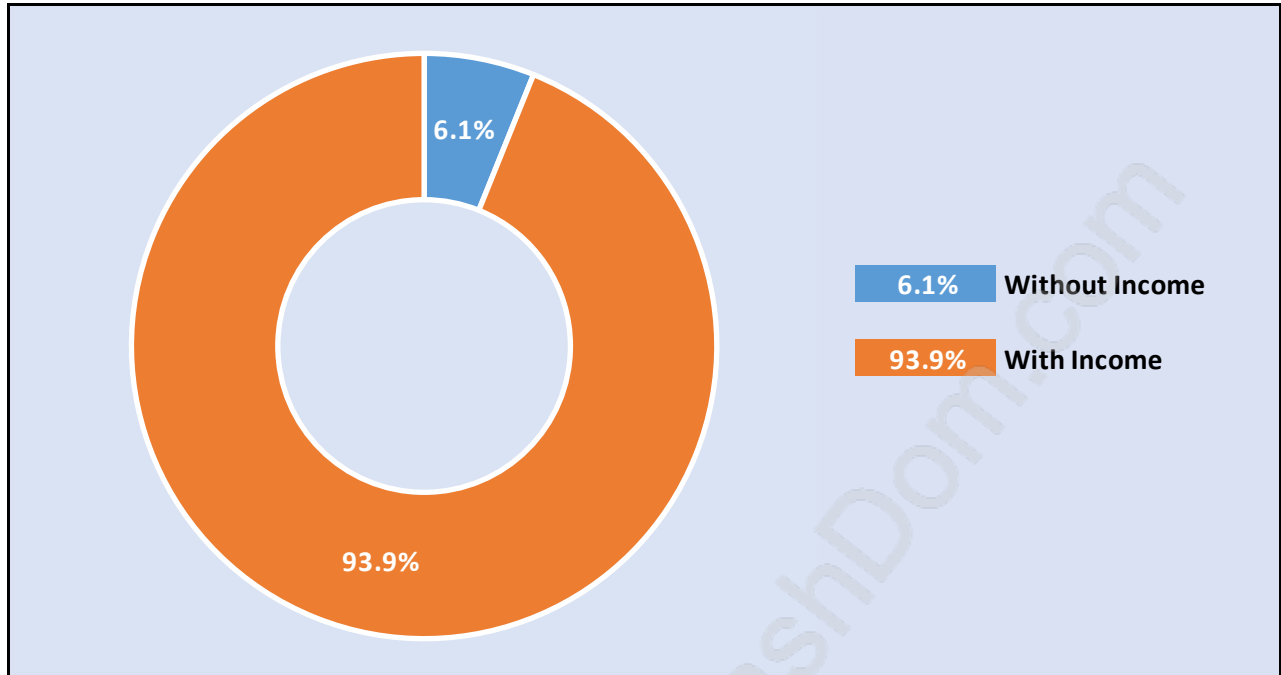

Lake Errock

Population Trends in Lake Ercock

Population by Age in Lake Ercock

Population Age 15+ by Income Status in Lake Errock

Total Population Age 15 - 1,320

Households by Income in Lake Errock

Total Number of Households - 585 / Average Household Income - \$60,183

Families in Lake Errock

Average Persons per Family - 3.1

Children at Home in Lake Errock

Total Number of Children at Home - 479

Family Structure in Lake Errock

Total Number of Families - 455 / Average Persons per Family - 3.1