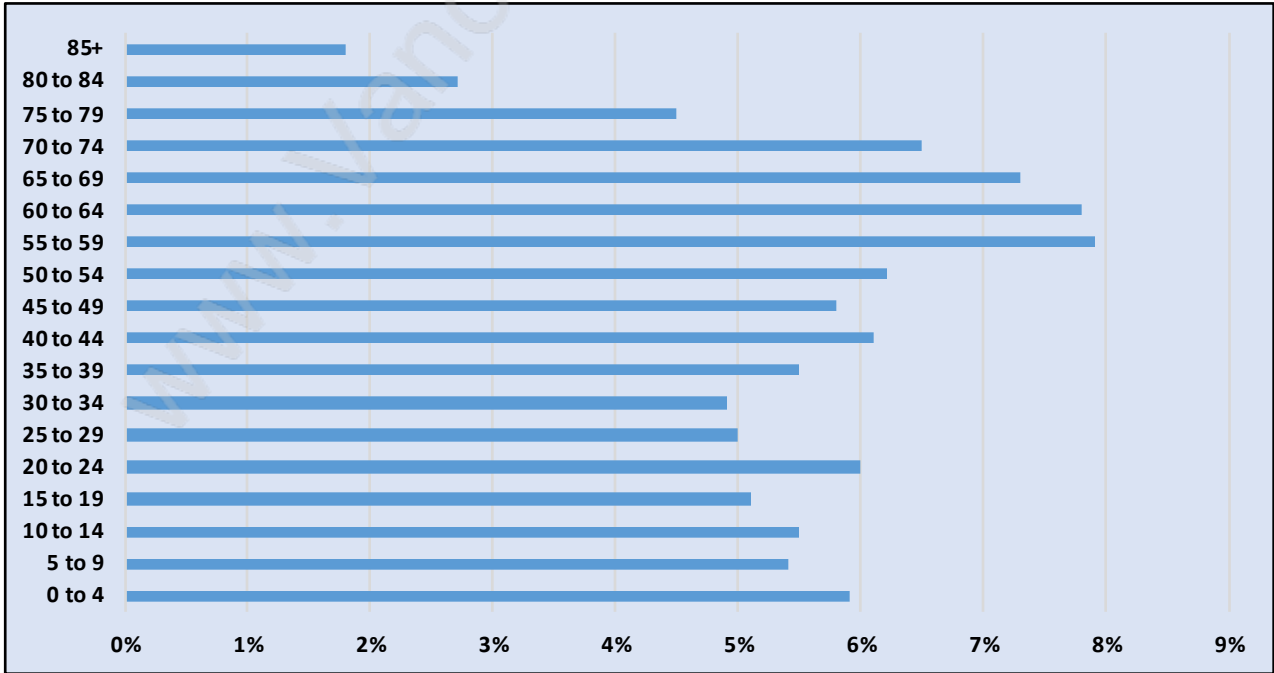

Lake Errock

Population Trends in Lake Ercock

Population by Age in Lake Ercock

Population Age 15+ by Income Status in Lake Errock

Total Population Age 15 - 1,320

Households by Income in Lake Errock

Total Number of Households - 585 / Average Household Income - \$60,183

Families in Lake Errock

Average Persons per Family - 3.1

Children at Home in Lake Errock

Total Number of Children at Home - 479

Family Structure in Lake Errock

Total Number of Families - 455 / Average Persons per Family - 3.1