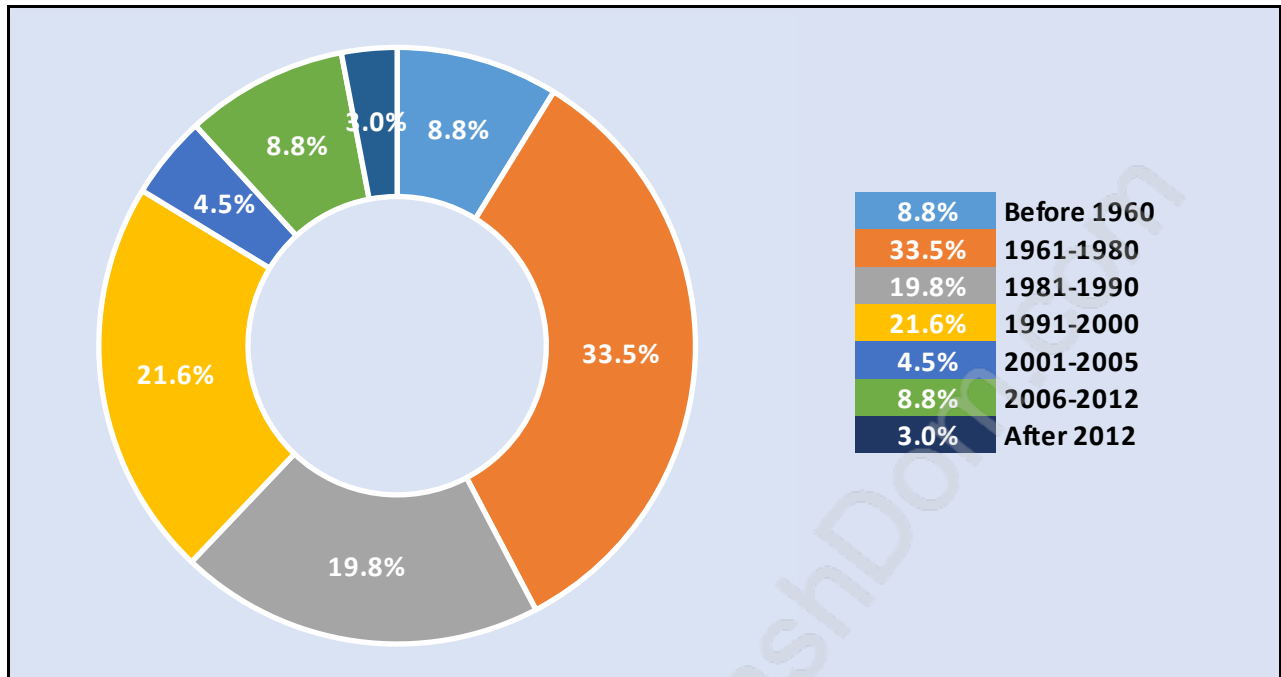

Lake Errock

Population Trends in Lake Ercock

Population by Age in Lake Ercock

Population Age 15+ by Income Status in Lake Errock

Total Population Age 15 - 1,320

Households by Income in Lake Errock

Total Number of Households - 585 / Average Household Income - \$60,183

Travel To Work in (from) Lake Errock

Occupied Dwellings by Structure Type in Lake Errock

Dominant Bulding Type - Houses

Private Dwellings by Period of Construction in Lake Errock

Dominant Period of Construction - 1961-1980