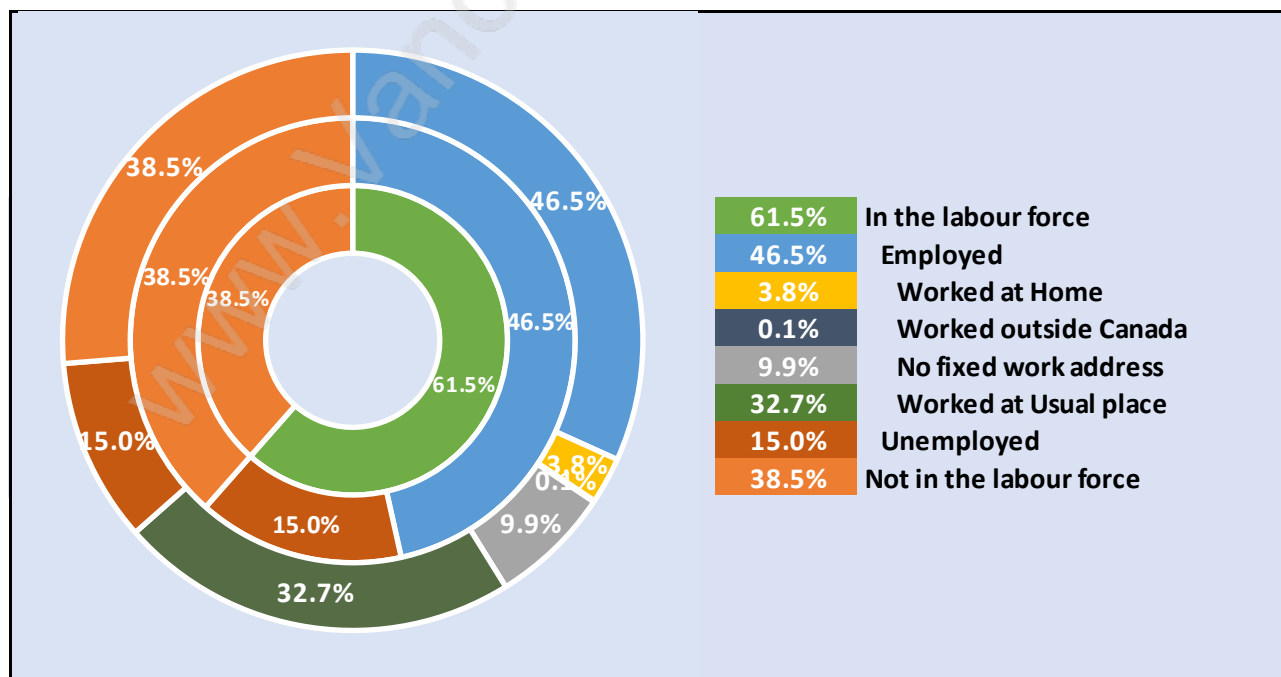

Lake Errock

Population Trends in Lake Ercock

Population by Age in Lake Ercock

Population Age 15+ by Income Status in Lake Errock

Total Population Age 15 - 1,320

Households by Income in Lake Errock

Total Number of Households - 585 / Average Household Income - \$60,183

Families in Lake Errock

Average Persons per Family - 3.1

Children at Home in Lake Errock

Total Number of Children at Home - 479

Family Structure in Lake Errock

Total Number of Families - 455 / Average Persons per Family - 3.1

Households by Household Size in Lake Errock

Total Number of Households - 585

Dwellings in Lake Errock

Population Age 15+ in Lake Errock

Labour Force by Occupation in Lake Errock

Labour Force Participation in Lake Errock

Travel To Work in (from) Lake Errock

Occupied Dwellings by Structure Type in Lake Errock

Dominant Bulding Type - Houses

Private Dwellings by Period of Construction in Lake Errock

Dominant Period of Construction - 1961-1980