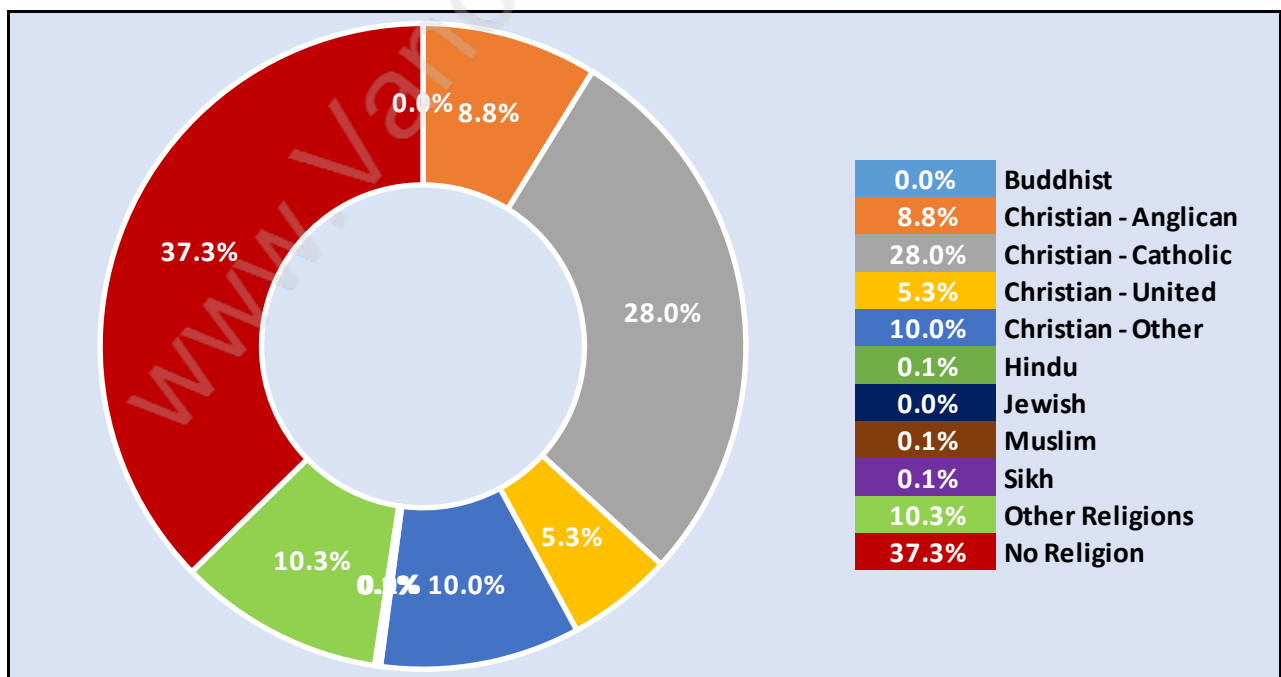

Population by Religion in Lake Errock