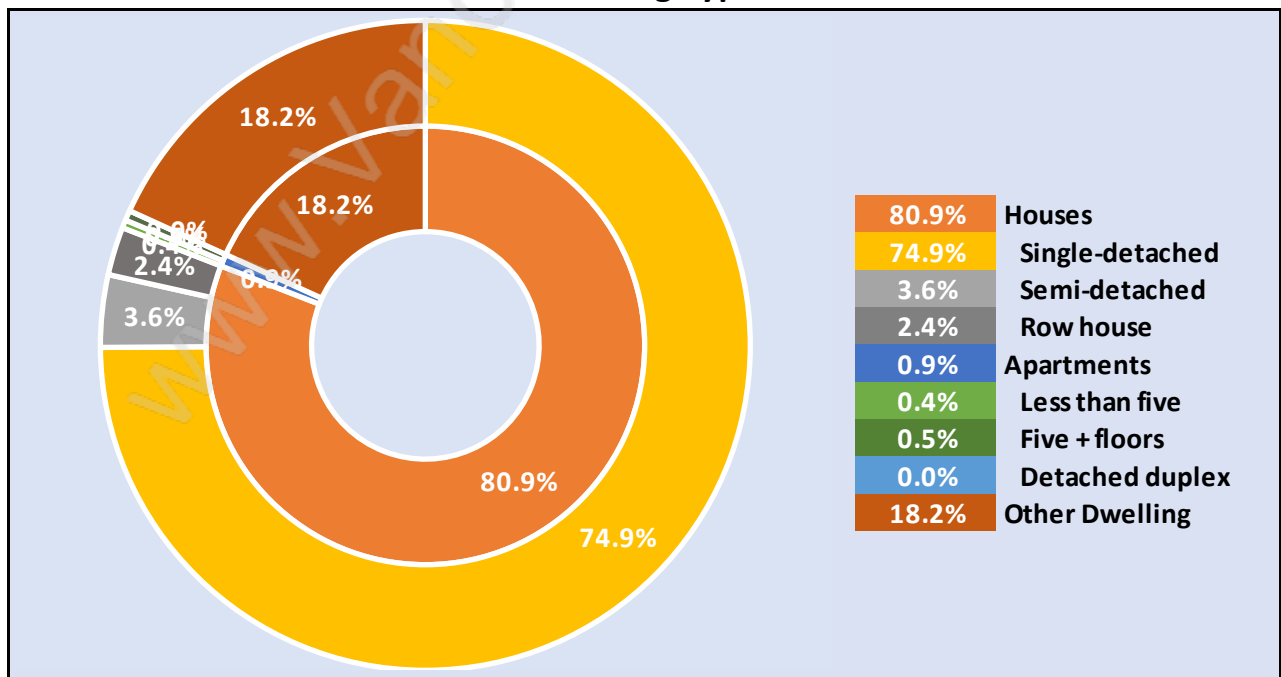

Lake Errock

Population Trends in Lake Ercock

Population by Age in Lake Ercock

Population Age 15+ by Income Status in Lake Errock

Total Population Age 15 - 1,320

Households by Income in Lake Errock

Total Number of Households - 585 / Average Household Income - \$60,183

Families in Lake Errock

Average Persons per Family - 3.1

Children at Home in Lake Errock

Total Number of Children at Home - 479

Family Structure in Lake Errock

Total Number of Families - 455 / Average Persons per Family - 3.1

Households by Household Size in Lake Errock

Total Number of Households - 585

Dwellings in Lake Errock

Population Age 15+ in Lake Errock

Labour Force by Occupation in Lake Errock

Labour Force Participation in Lake Errock

Travel To Work in (from) Lake Errock

Occupied Dwellings by Structure Type in Lake Errock

Dominant Bulding Type - Houses

Private Dwellings by Period of Construction in Lake Errock

Dominant Period of Construction - 1961-1980