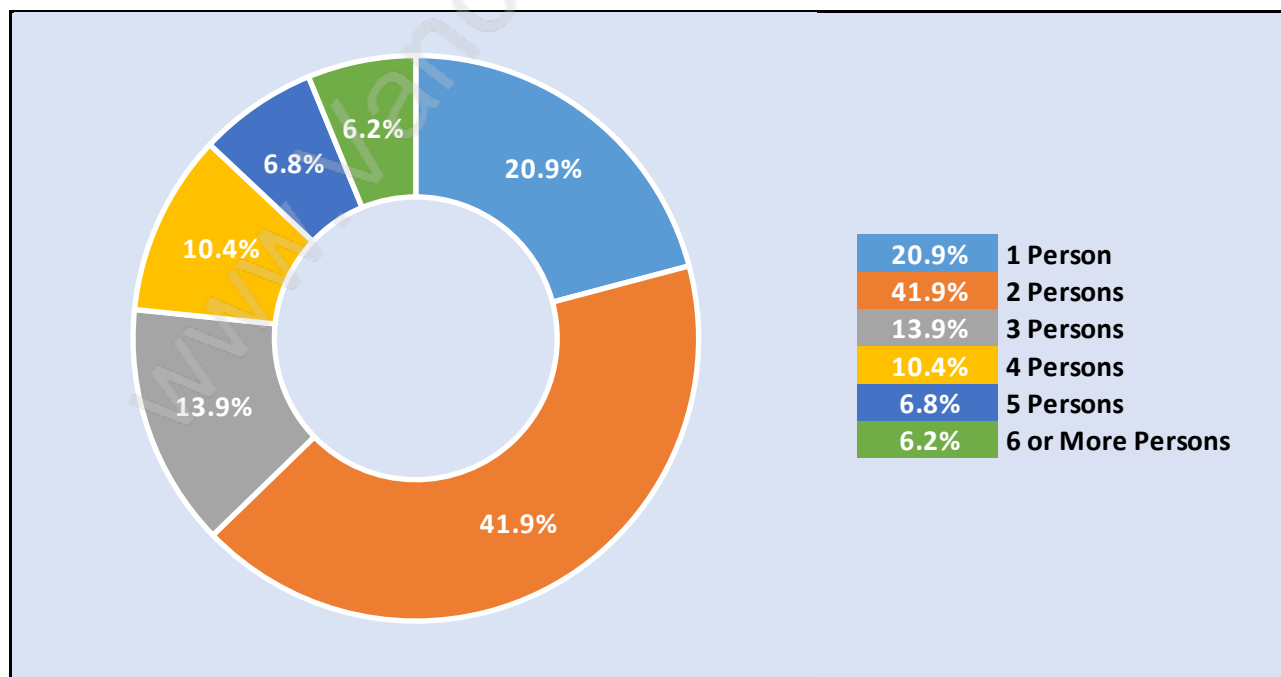

Lake Errock

Population Trends in Lake Ercock

Population by Age in Lake Ercock

Population Age 15+ by Income Status in Lake Errock

Total Population Age 15 - 1,320

Households by Income in Lake Errock

Total Number of Households - 585 / Average Household Income - \$60,183

Families in Lake Errock

Average Persons per Family - 3.1

Children at Home in Lake Errock

Total Number of Children at Home - 479

Family Structure in Lake Errock

Total Number of Families - 455 / Average Persons per Family - 3.1

Households by Household Size in Lake Errock

Total Number of Households - 585

Dwellings in Lake Errock

Population Age 15+ in Lake Errock

Labour Force by Occupation in Lake Errock

Labour Force Participation in Lake Errock