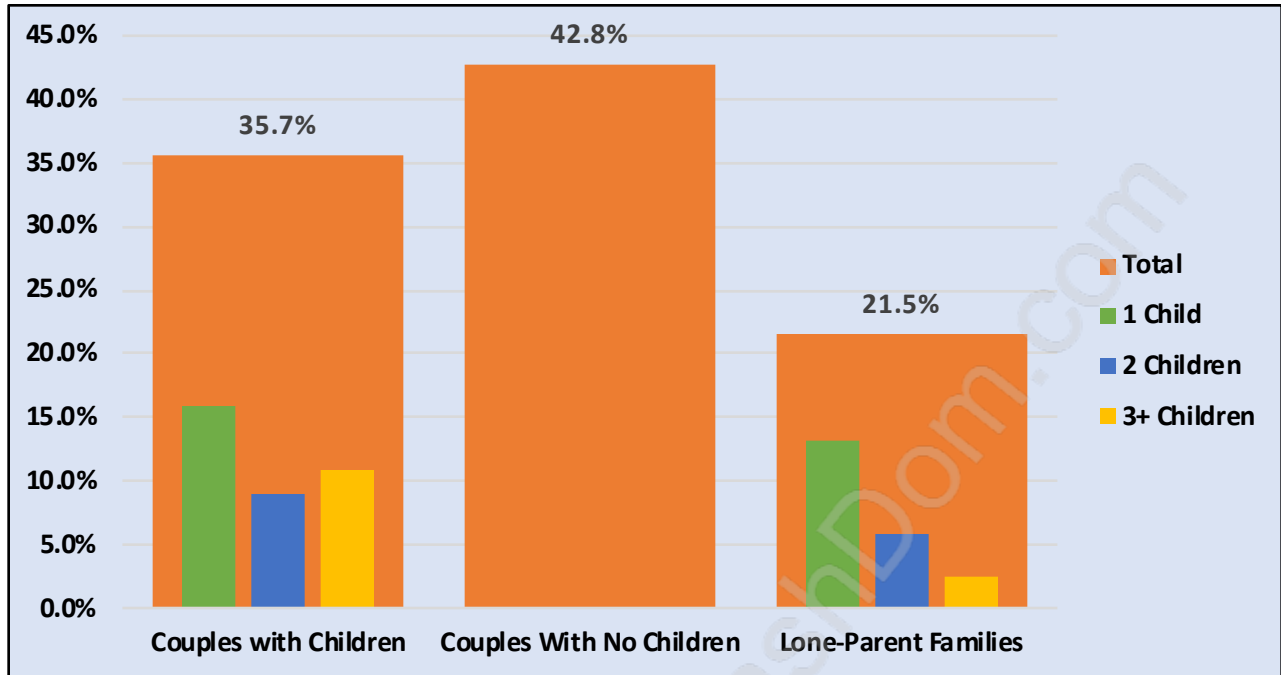

Lake Errock

Population Trends in Lake Ercock

Population by Age in Lake Ercock

Population Age 15+ by Income Status in Lake Errock

Total Population Age 15 - 1,320

Households by Income in Lake Errock

Total Number of Households - 585 / Average Household Income - \$60,183

Families in Lake Errock

Average Persons per Family - 3.1

Children at Home in Lake Errock

Total Number of Children at Home - 479

Family Structure in Lake Errock

Total Number of Families - 455 / Average Persons per Family - 3.1

Households by Household Size in Lake Errock

Total Number of Households - 585

Dwellings in Lake Errock

Population Age 15+ in Lake Errock

Labour Force by Occupation in Lake Errock

Labour Force Participation in Lake Errock