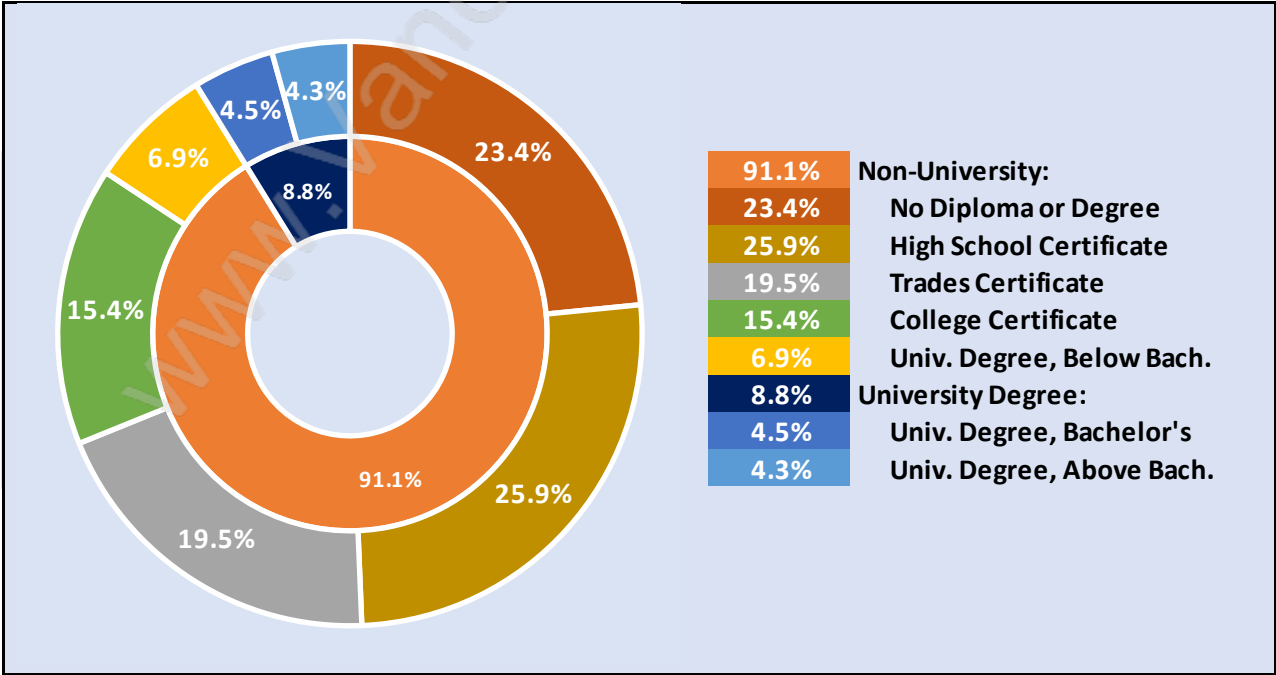

Lake Errock

Population Trends in Lake Ercock

Population by Age in Lake Ercock

Population Age 15+ by Income Status in Lake Errock

Total Population Age 15 - 1,320

Households by Income in Lake Errock

Total Number of Households - 585 / Average Household Income - \$60,183

Households by Household Size in Lake Errock

Total Number of Households - 585

Dwellings in Lake Errock

Population Age 15+ in Lake Errock

Labour Force by Occupation in Lake Errock

Labour Force Participation in Lake Errock

Travel To Work in (from) Lake Errock

Occupied Dwellings by Structure Type in Lake Errock

Dominant Bulding Type - Houses

Private Dwellings by Period of Construction in Lake Errock

Dominant Period of Construction - 1961-1980