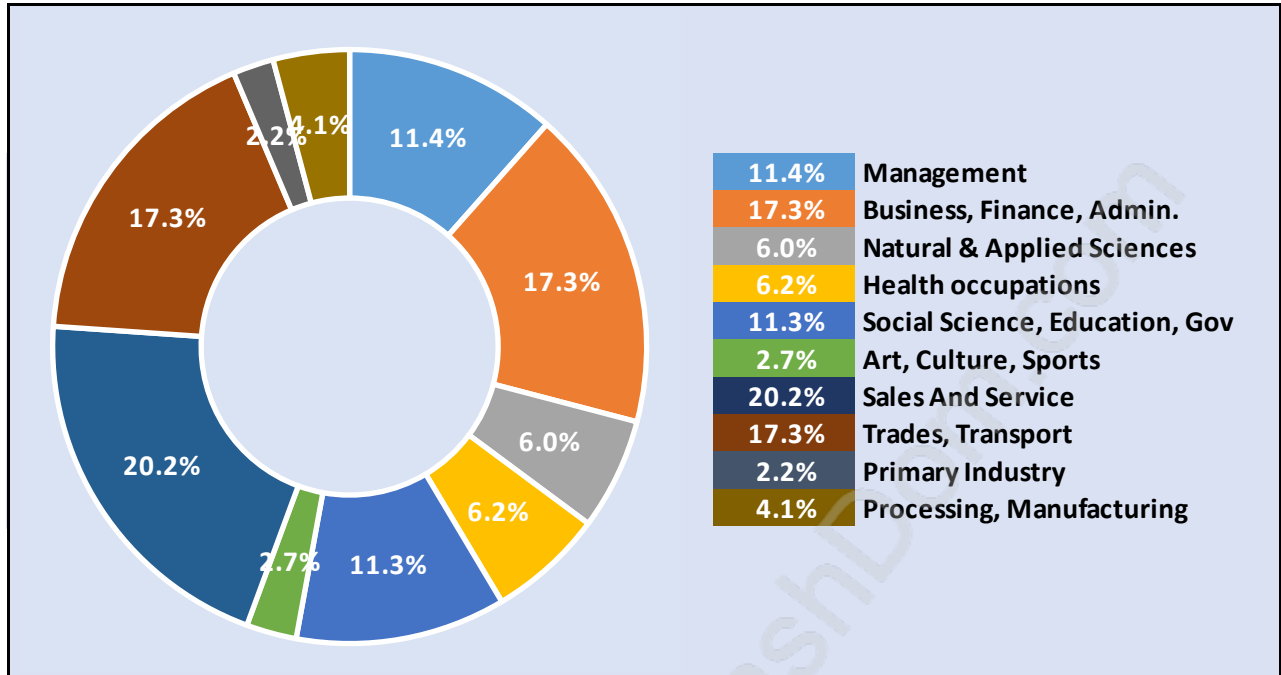

Households by Household Size in Langley

Total Number of Households - 54,155

Dwellings in Langley

Population Age 15+ in Langley

Labour Force by Occupation in Langley

Labour Force Participation in Langley

Travel To Work in (from) Langley