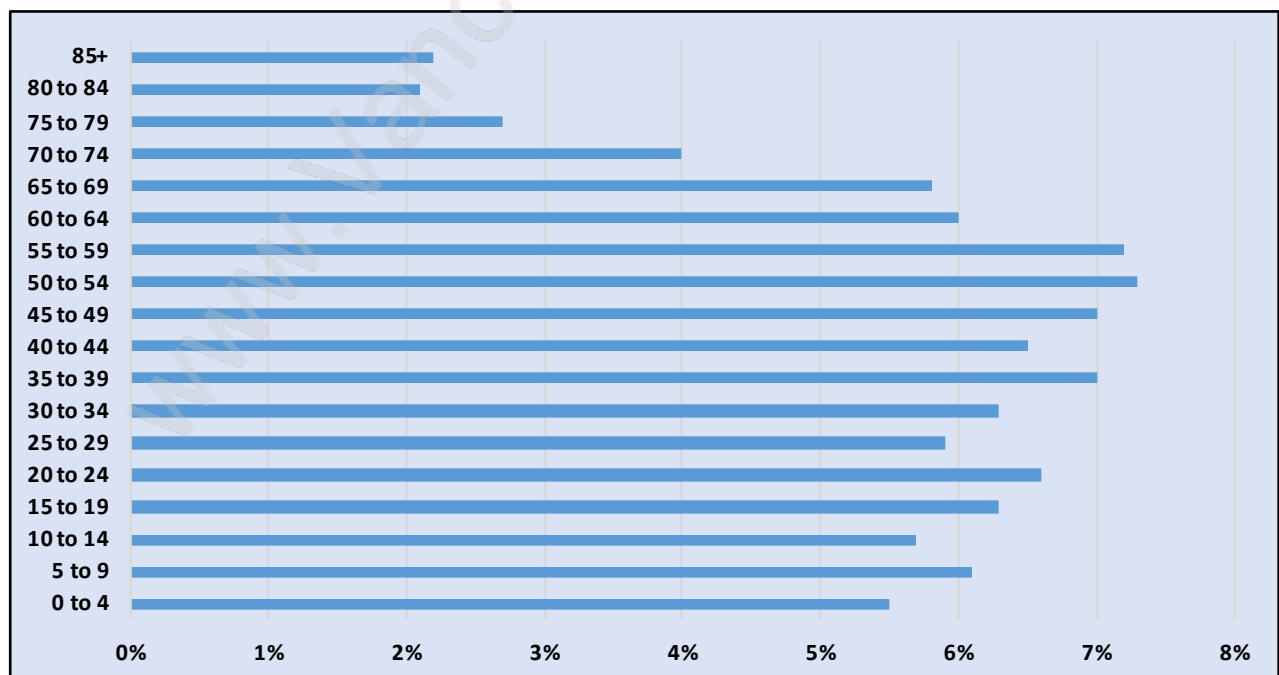

Langley

Population Trends in Langley

Population by Age in Langley

Population Age 15+ by Income Status in Langley

Total Population Age 15 - 118,378

Households by Income in Langley

Total Number of Households - 54,155 / Average Household Income - \$107,705

Families in Langley

Average Persons per Family - 3.1

Children at Home in Langley

Total Number of Children at Home - 44,613

Family Structure in Langley

Total Number of Families - 39,112 / Average Persons per Family - 3.1