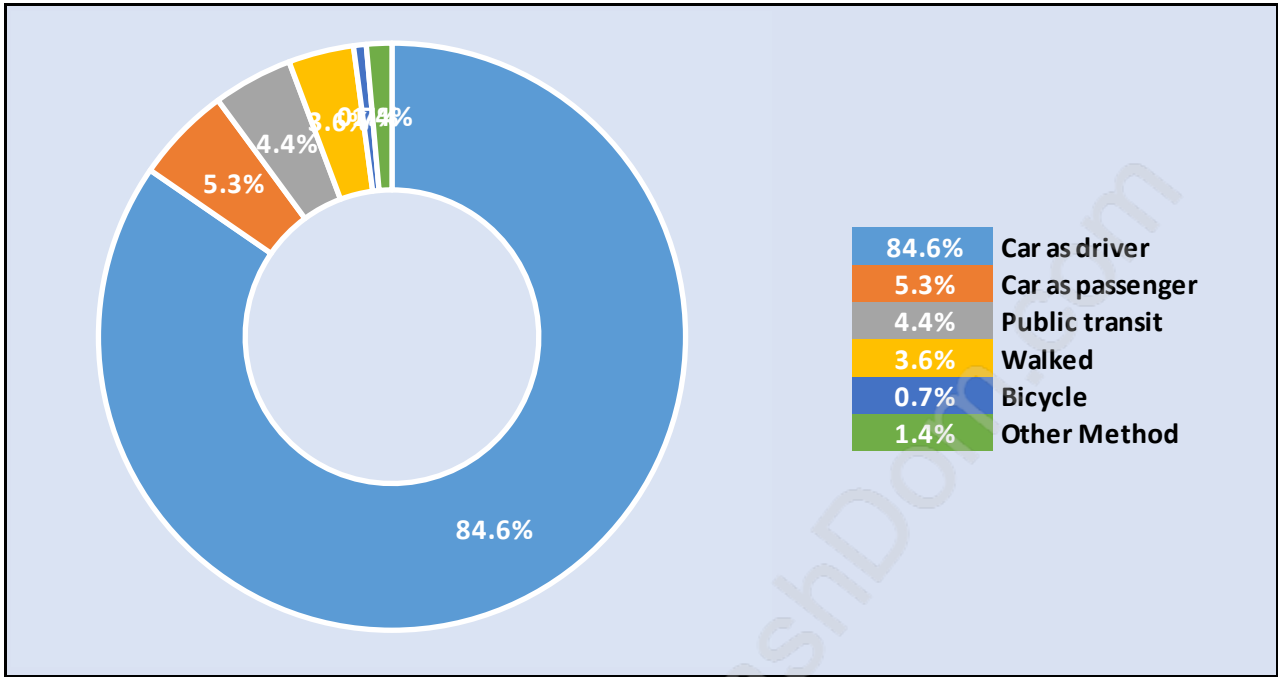

Households by Household Size in Langley

Total Number of Households - 54,155

Dwellings in Langley

Population Age 15+ in Langley

Labour Force by Occupation in Langley

Labour Force Participation in Langley

Travel To Work in (from) Langley