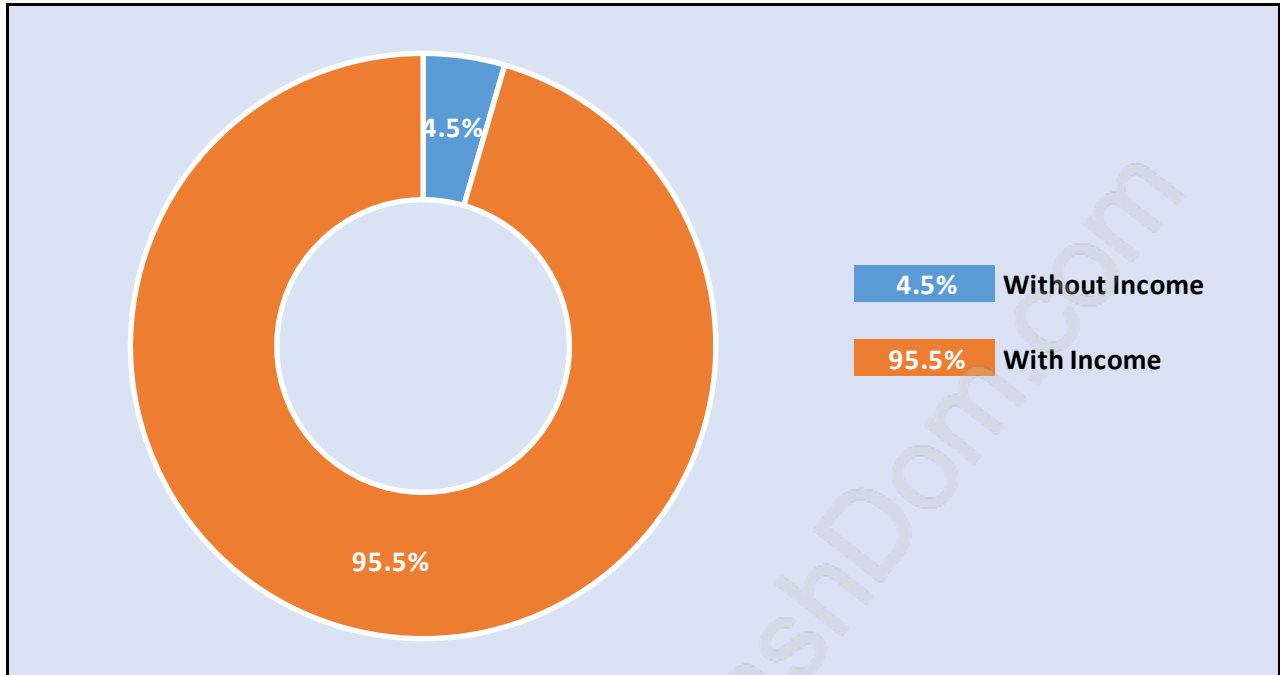

Langley

Population Trends in Langley

Population by Age in Langley

Population Age 15+ by Income Status in Langley

Total Population Age 15 - 118,378

Households by Income in Langley

Total Number of Households - 54,155 / Average Household Income - \$107,705

Families in Langley

Average Persons per Family - 3.1

Children at Home in Langley

Total Number of Children at Home - 44,613

Family Structure in Langley

Total Number of Families - 39,112 / Average Persons per Family - 3.1