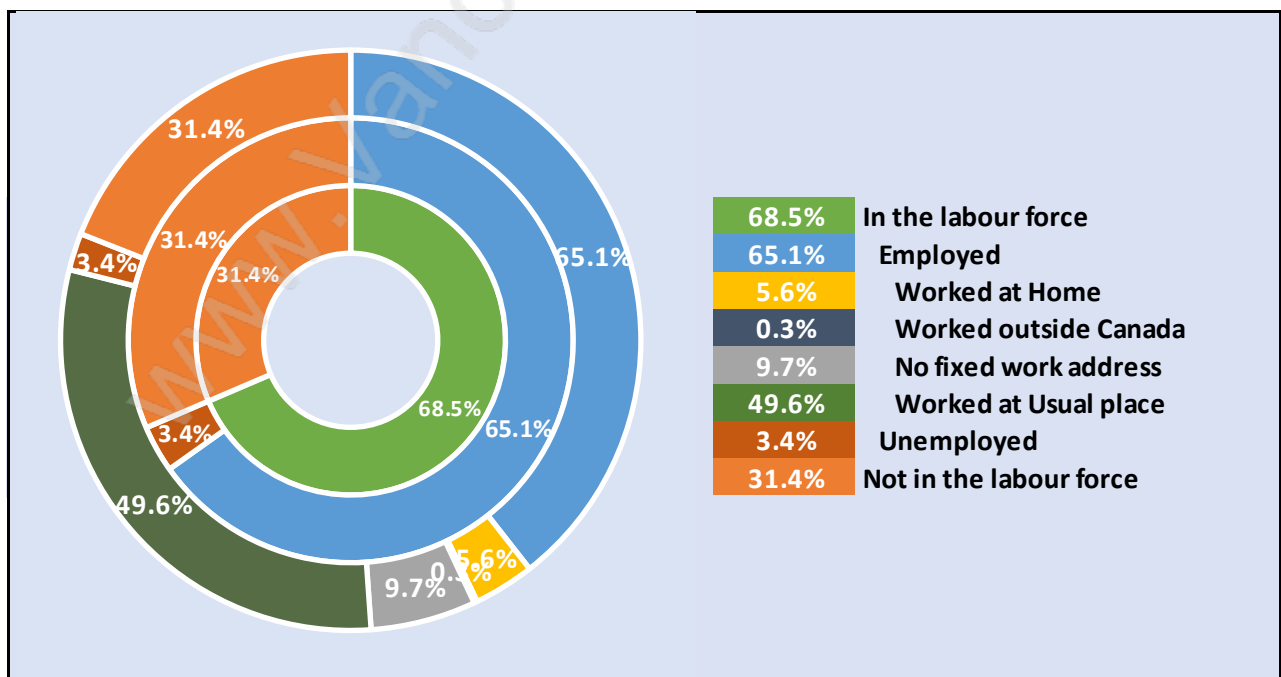

Households by Household Size in Langley

Total Number of Households - 54,155

Dwellings in Langley

Population Age 15+ in Langley

Labour Force by Occupation in Langley

Labour Force Participation in Langley

Travel To Work in (from) Langley