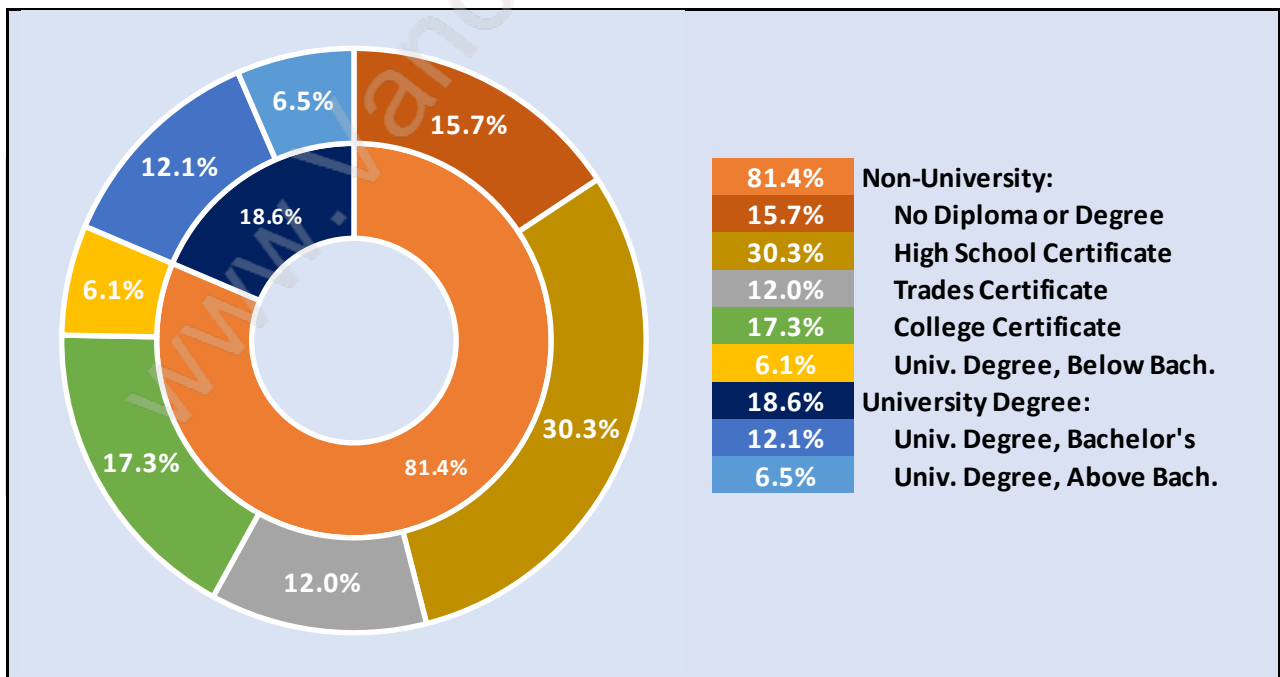

Households by Household Size in Langley

Total Number of Households - 54,155

Dwellings in Langley

Population Age 15+ in Langley

Labour Force by Occupation in Langley

Labour Force Participation in Langley

Travel To Work in (from) Langley