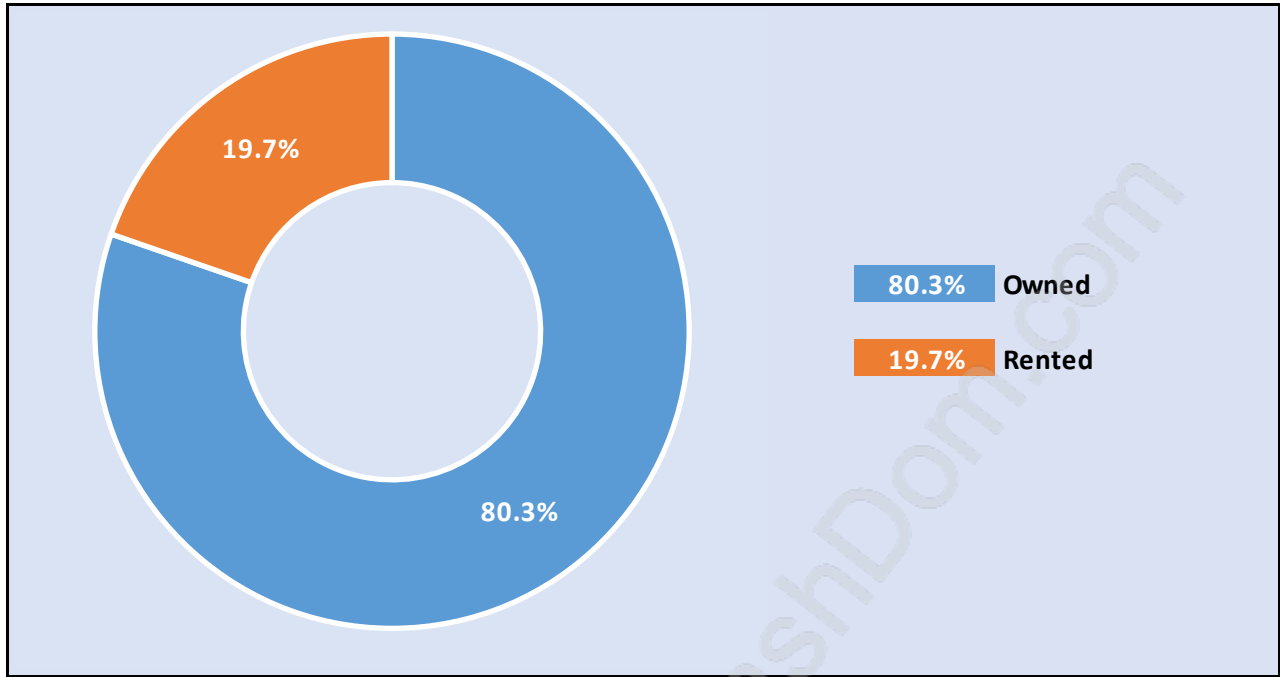

Dwellings in Langley