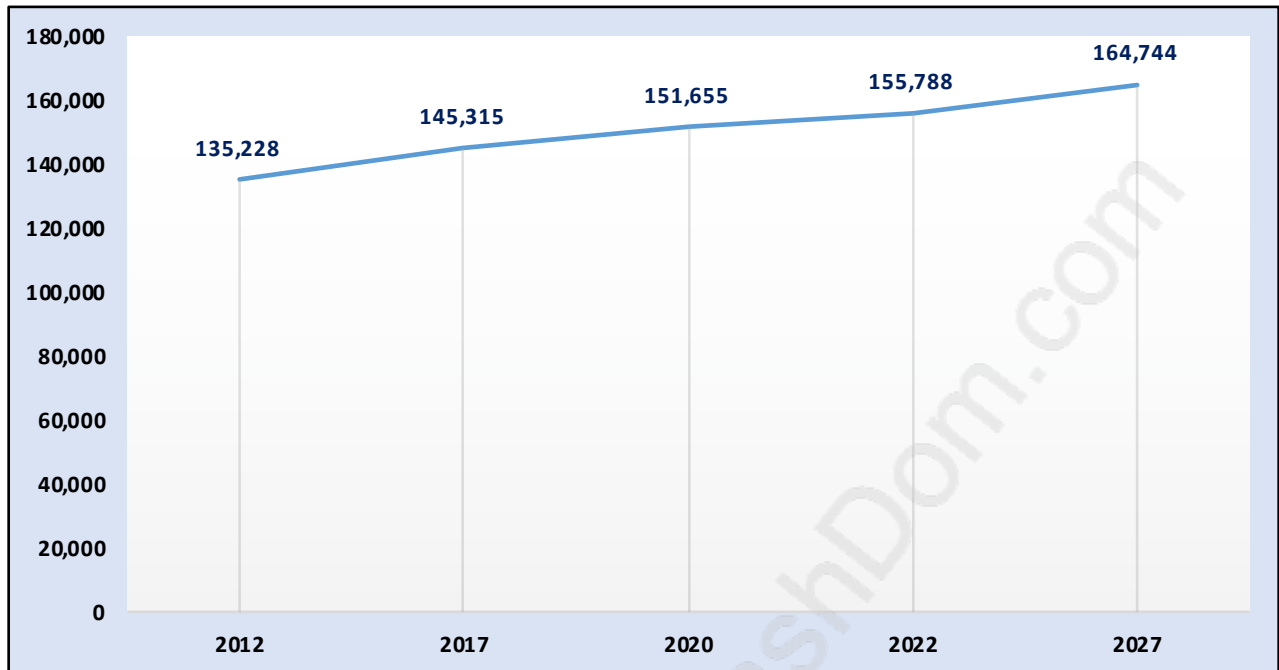

Langley

Population Trends in Langley

Population by Age in Langley

Population Age 15+ by Income Status in Langley

Total Population Age 15 - 118,378

Households by Income in Langley

Total Number of Households - 54,155 / Average Household Income - \$107,705

Families in Langley

Average Persons per Family - 3.1

Children at Home in Langley

Total Number of Children at Home - 44,613

Family Structure in Langley

Total Number of Families - 39,112 / Average Persons per Family - 3.1