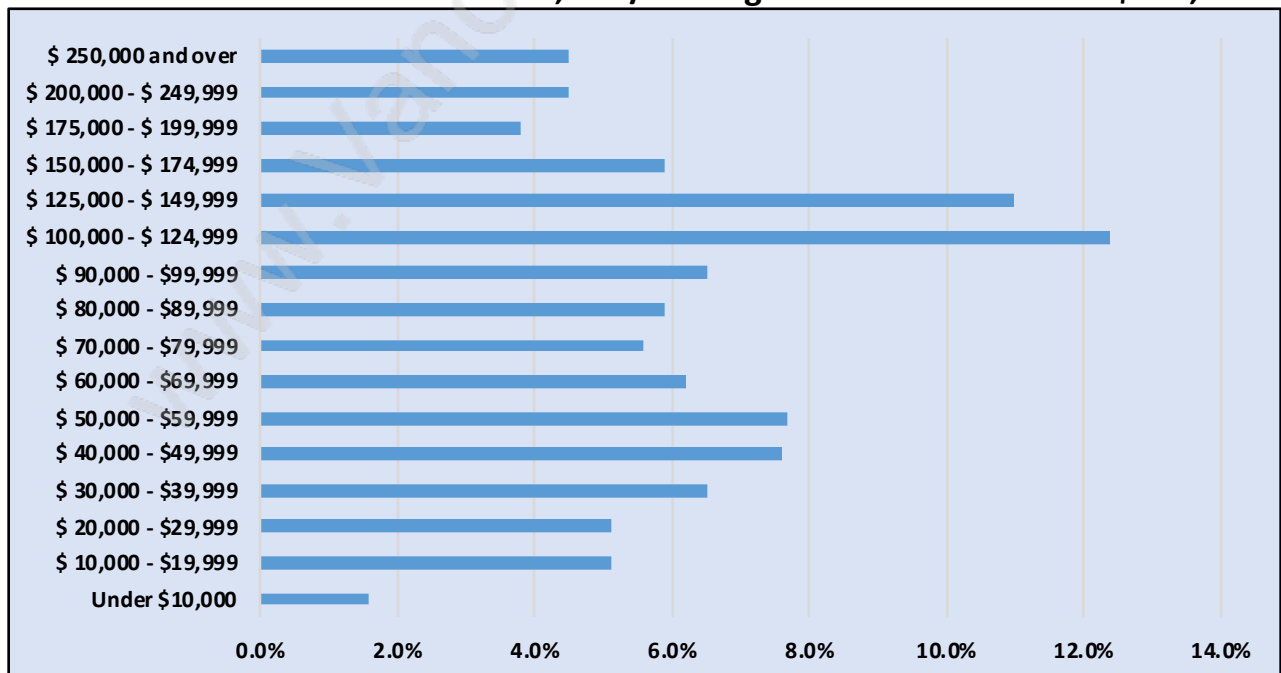

Langley

Population Trends in Langley

Population by Age in Langley

Population Age 15+ by Income Status in Langley

Total Population Age 15 - 118,378

Households by Income in Langley

Total Number of Households - 54,155 / Average Household Income - \$107,705

Families in Langley

Average Persons per Family - 3.1

Children at Home in Langley

Total Number of Children at Home - 44,613

Family Structure in Langley

Total Number of Families - 39,112 / Average Persons per Family - 3.1