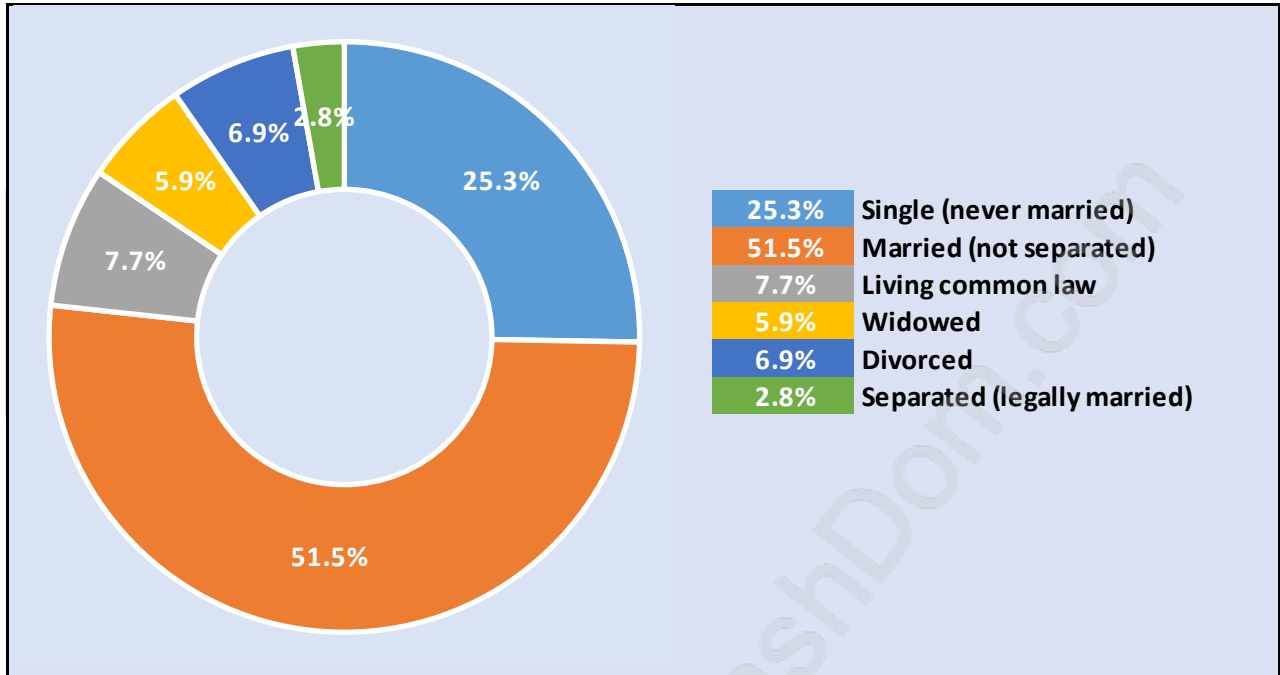

Langley

Population Trends in Langley

Population by Age in Langley

Population Age 15+ by Income Status in Langley

Total Population Age 15 - 118,378

Households by Income in Langley

Total Number of Households - 54,155 / Average Household Income - \$107,705

Families in Langley

Average Persons per Family - 3.1

Children at Home in Langley

Total Number of Children at Home - 44,613

Family Structure in Langley

Total Number of Families - 39,112 / Average Persons per Family - 3.1

Households by Household Size in Langley

Total Number of Households - 54,155

Dwellings in Langley

Population Age 15+ in Langley

Labour Force by Occupation in Langley

Labour Force Participation in Langley

Travel To Work in (from) Langley