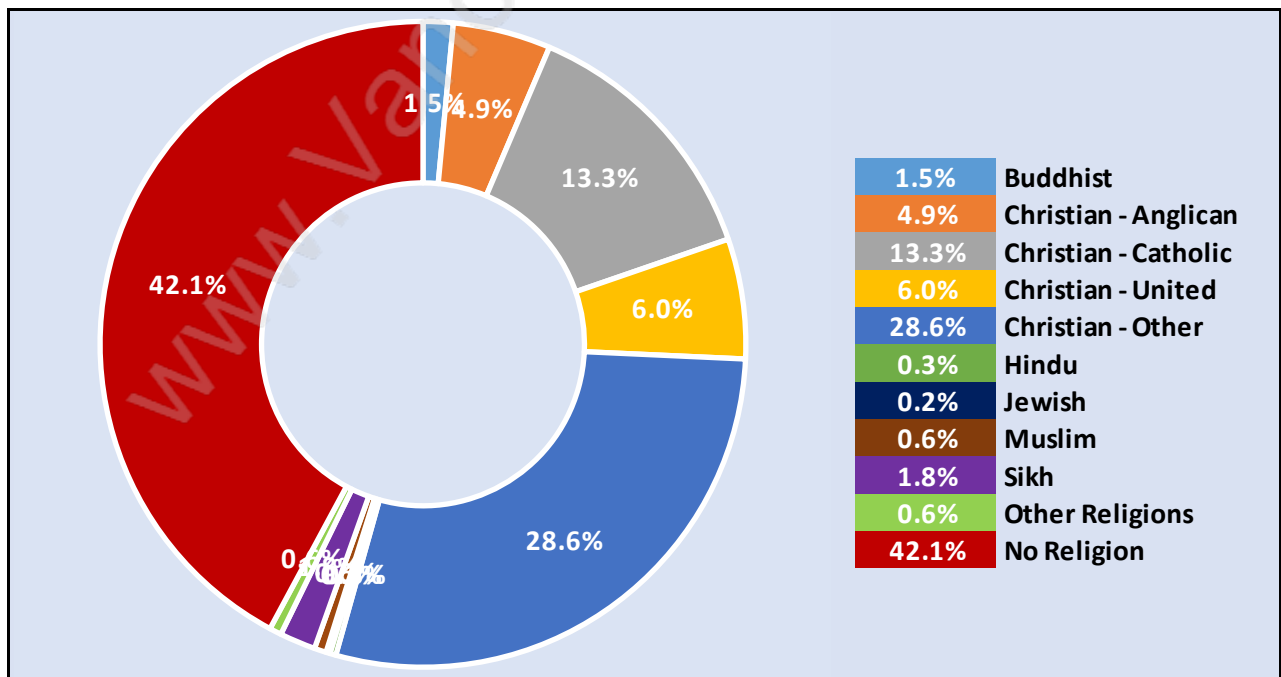

Occupied Dwellings by Structure Type in Langley

Dominant Bulding Type - Houses

Private Dwellings by Period of Construction in Langley

Dominant Period of Construction - 1961-1980

Population by Religion in Langley