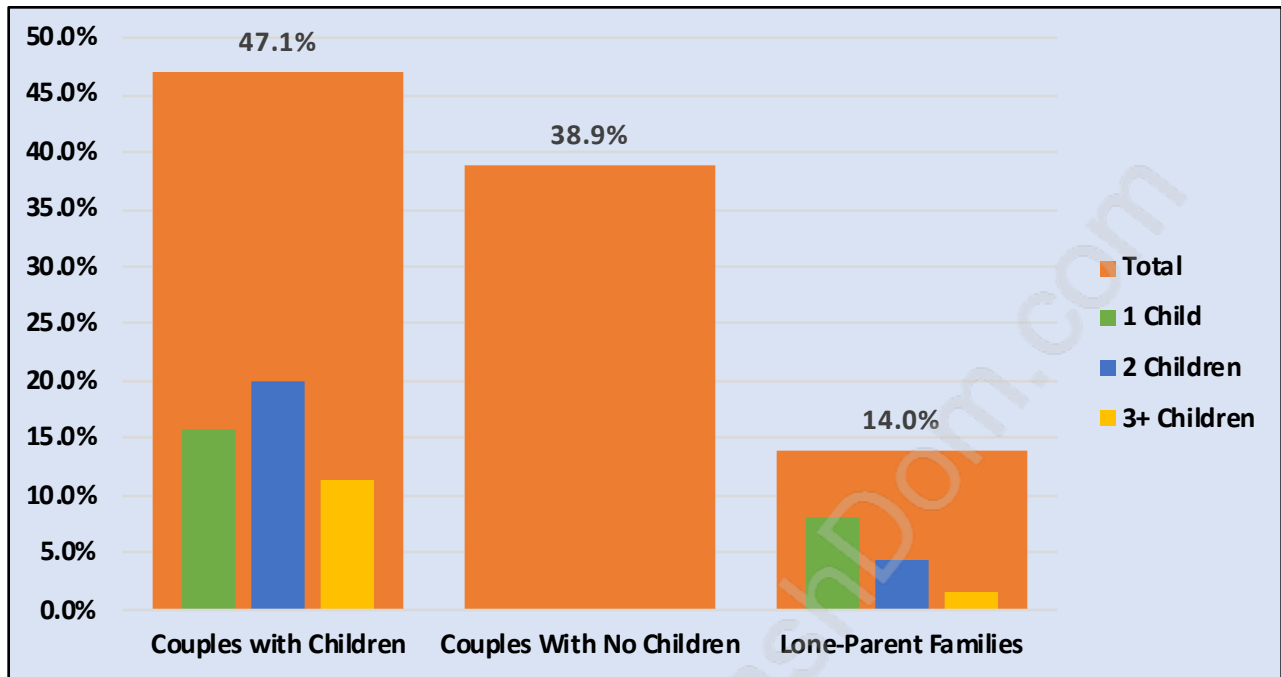

Langley

Population Trends in Langley

Population by Age in Langley

Population Age 15+ by Income Status in Langley

Total Population Age 15 - 118,378

Households by Income in Langley

Total Number of Households - 54,155 / Average Household Income - \$107,705

Families in Langley

Average Persons per Family - 3.1

Children at Home in Langley

Total Number of Children at Home - 44,613

Family Structure in Langley

Total Number of Families - 39,112 / Average Persons per Family - 3.1

Households by Household Size in Langley

Total Number of Households - 54,155

Dwellings in Langley

Population Age 15+ in Langley

Labour Force by Occupation in Langley

Labour Force Participation in Langley

Travel To Work in (from) Langley