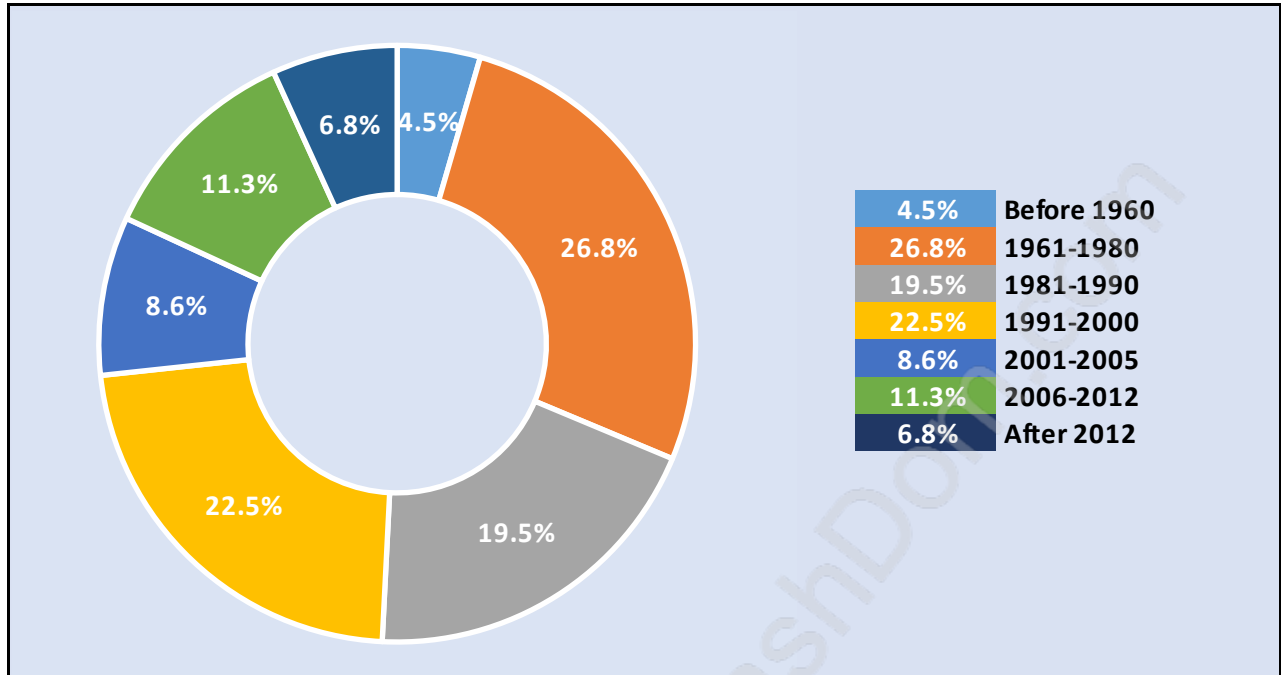

Private Dwellings by Period of Construction in Langley

Dominant Period of Construction - 1961-1980