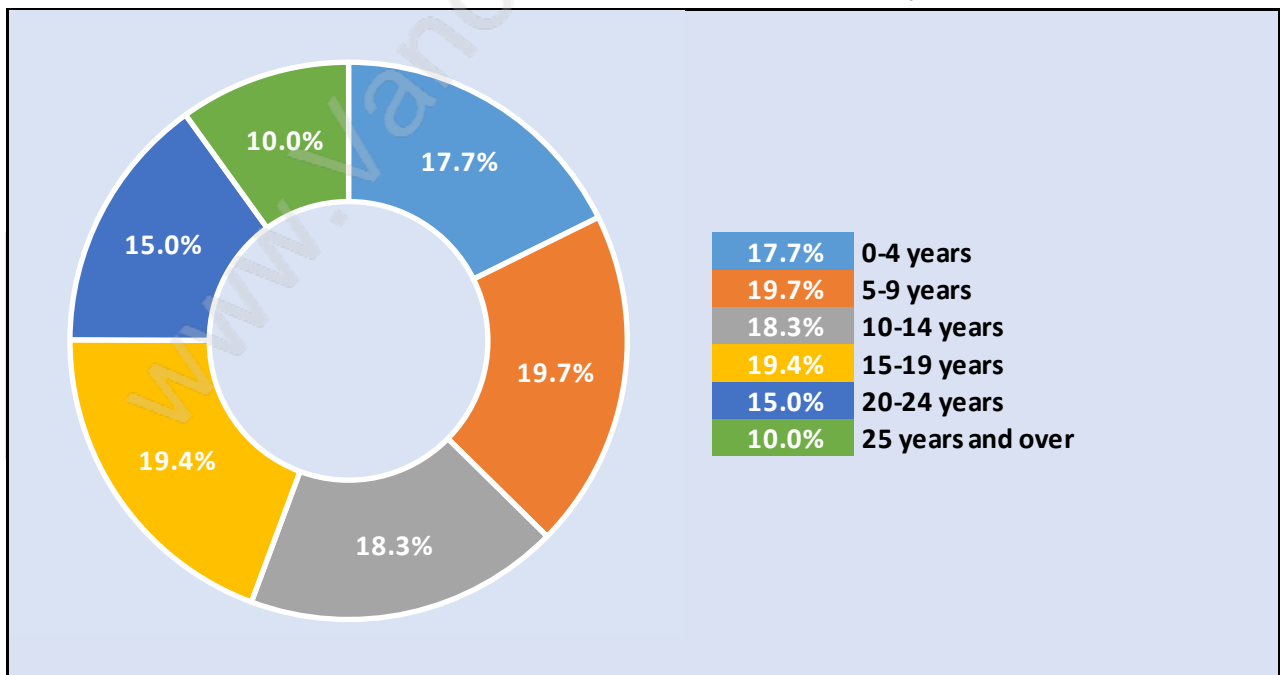

Langley

Population Trends in Langley

Population by Age in Langley

Population Age 15+ by Income Status in Langley

Total Population Age 15 - 118,378

Households by Income in Langley

Total Number of Households - 54,155 / Average Household Income - \$107,705

Families in Langley

Average Persons per Family - 3.1

Children at Home in Langley

Total Number of Children at Home - 44,613

Family Structure in Langley

Total Number of Families - 39,112 / Average Persons per Family - 3.1