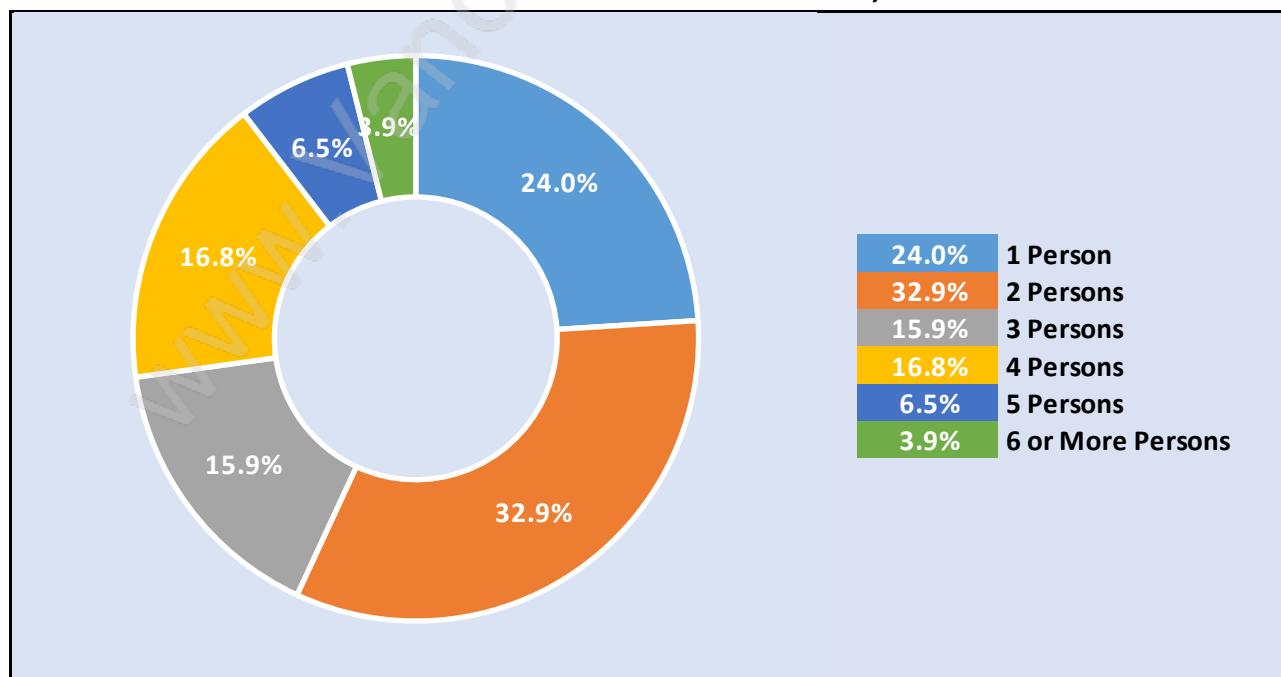

Langley

Population Trends in Langley

Population by Age in Langley

Population Age 15+ by Income Status in Langley

Total Population Age 15 - 118,378

Households by Income in Langley

Total Number of Households - 54,155 / Average Household Income - \$107,705

Families in Langley

Average Persons per Family - 3.1

Children at Home in Langley

Total Number of Children at Home - 44,613

Family Structure in Langley

Total Number of Families - 39,112 / Average Persons per Family - 3.1

Households by Household Size in Langley

Total Number of Households - 54,155

Dwellings in Langley

Population Age 15+ in Langley

Labour Force by Occupation in Langley

Labour Force Participation in Langley

Travel To Work in (from) Langley