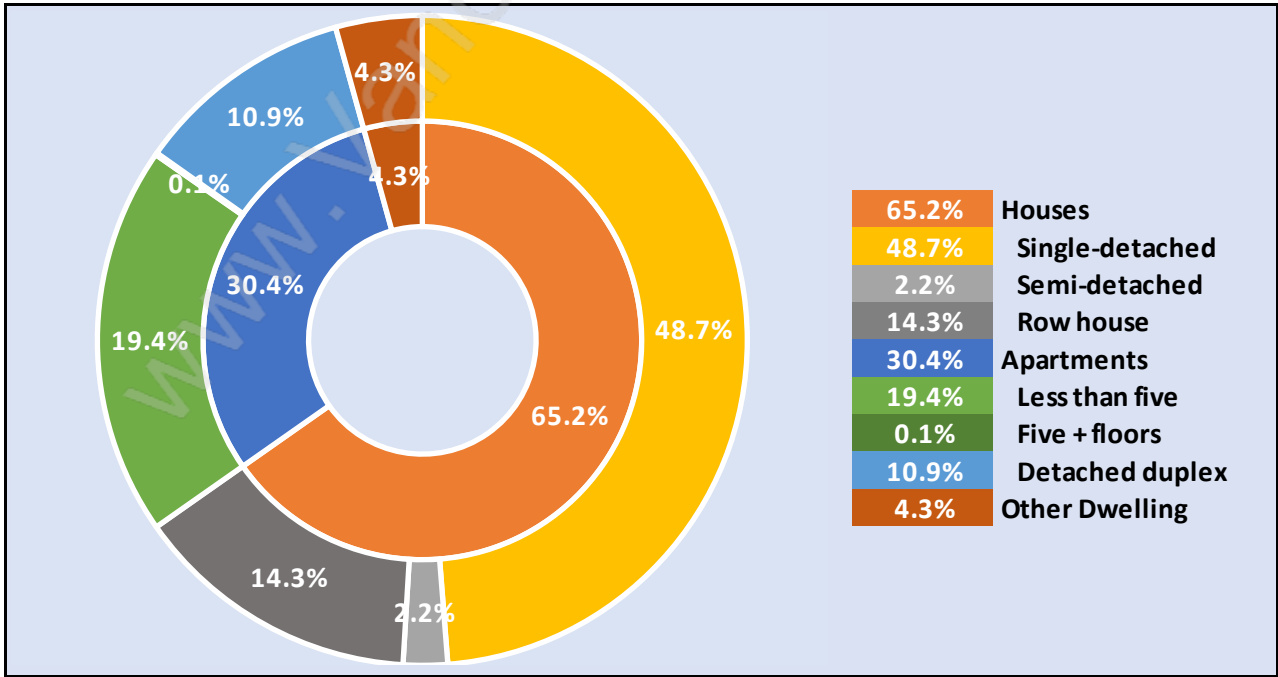

Langley

Population Trends in Langley

Population by Age in Langley

Population Age 15+ by Income Status in Langley

Total Population Age 15 - 118,378

Households by Income in Langley

Total Number of Households - 54,155 / Average Household Income - \$107,705

Families in Langley

Average Persons per Family - 3.1

Children at Home in Langley

Total Number of Children at Home - 44,613

Family Structure in Langley

Total Number of Families - 39,112 / Average Persons per Family - 3.1

Households by Household Size in Langley

Total Number of Households - 54,155

Dwellings in Langley

Population Age 15+ in Langley

Labour Force by Occupation in Langley

Labour Force Participation in Langley

Travel To Work in (from) Langley

Occupied Dwellings by Structure Type in Langley

Dominant Bulding Type - Houses

Private Dwellings by Period of Construction in Langley

Dominant Period of Construction - 1961-1980

Population by Religion in Langley