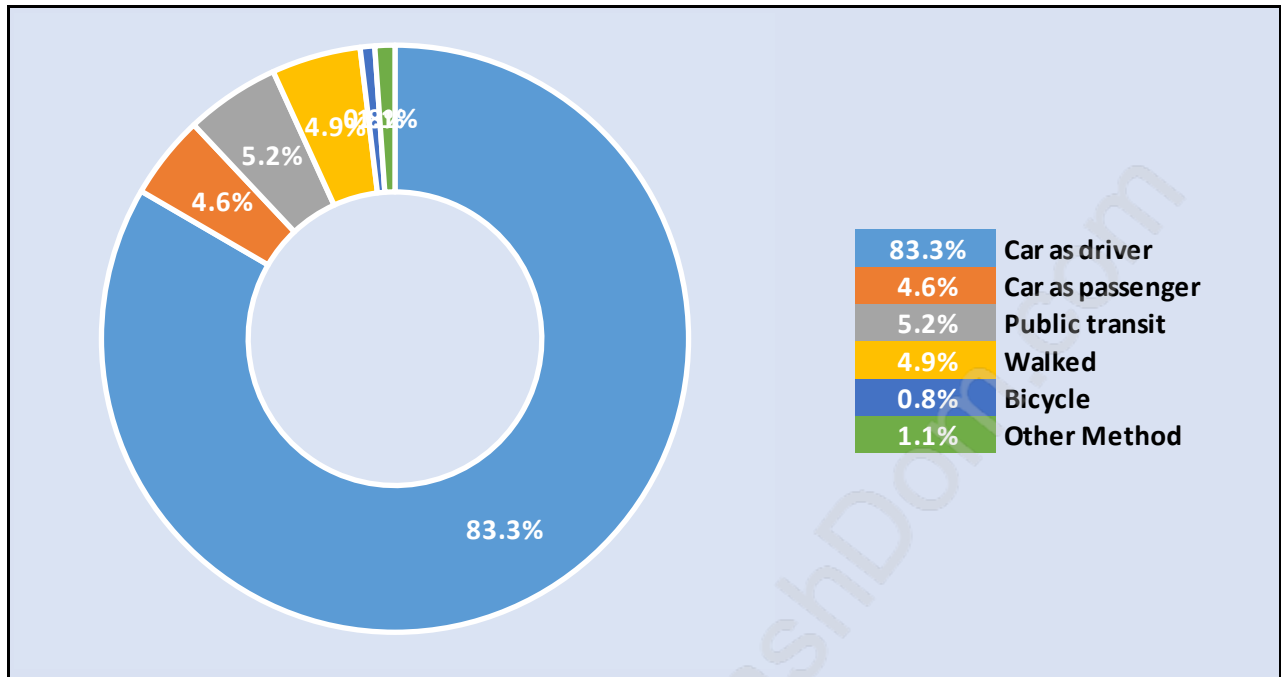

Travel To Work in (from) Langley City