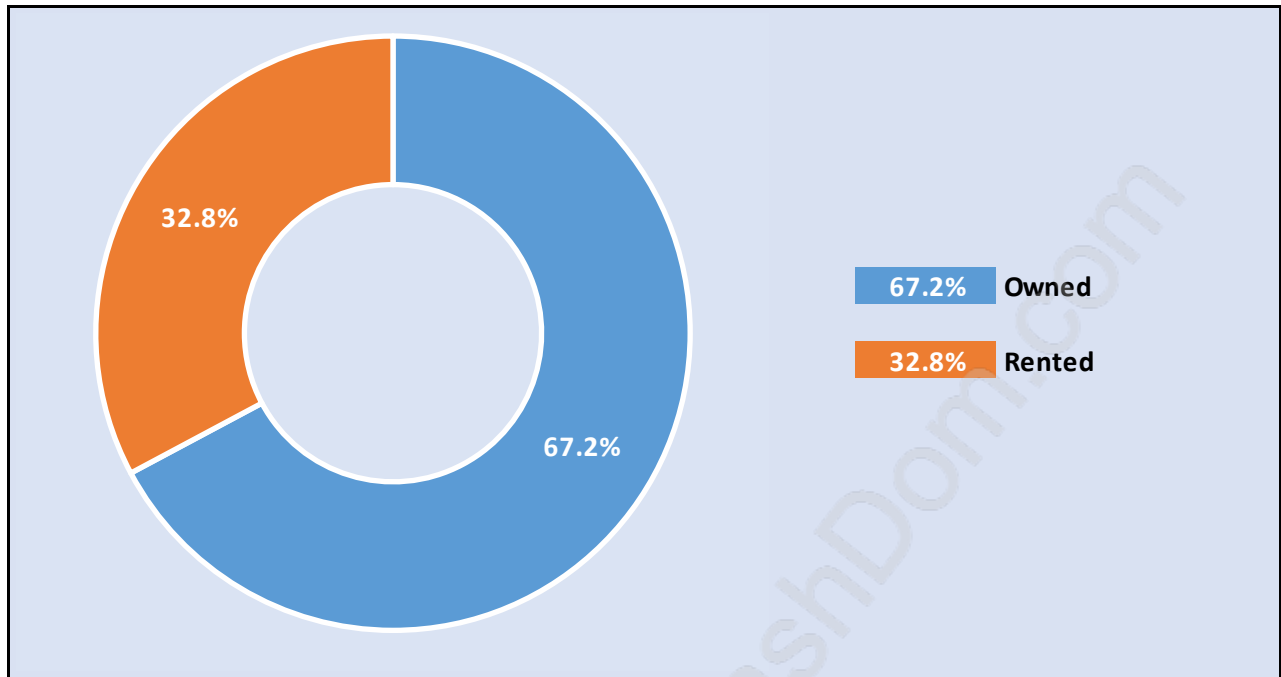

Dwellings in Langley City