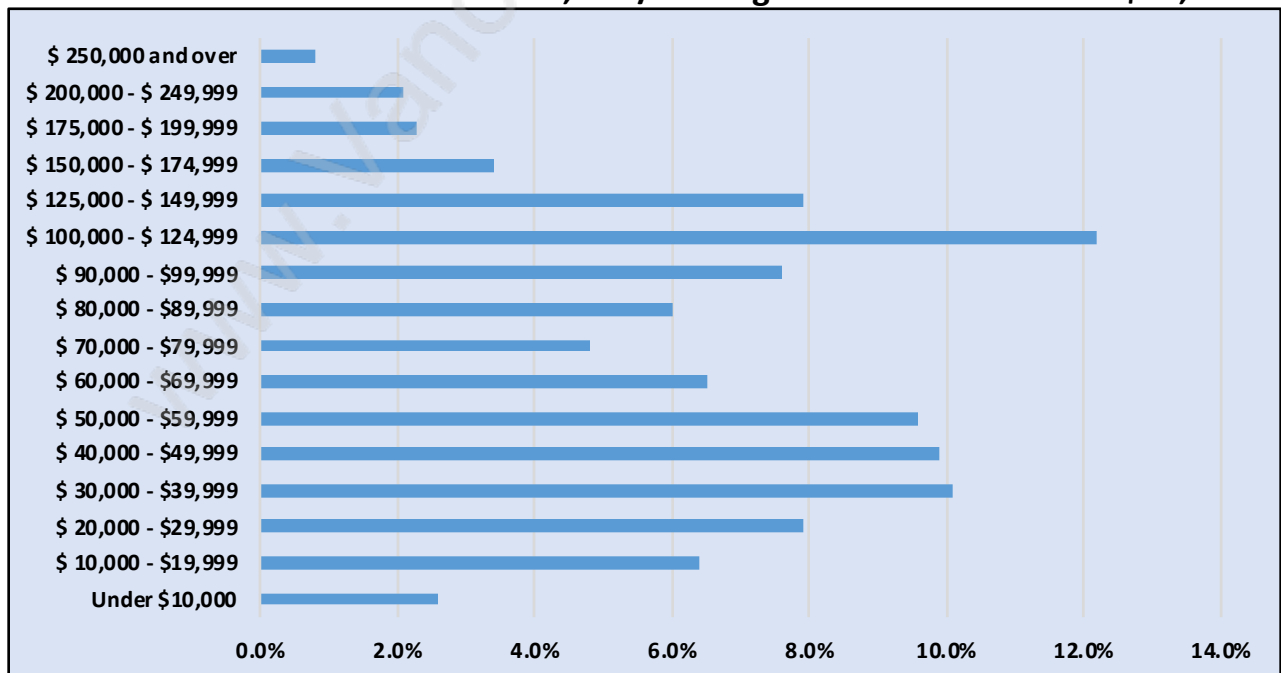

Langley City

Population Trends in Langley City

Population by Age in Langley City

Population Age 15+ by Income Status in Langley City

Total Population Age 15 - 22,526

Households by Income in Langley City

Total Number of Households - 12,338 / Average Household Income - \$78,823

Families in Langley City

Average Persons per Family - 3

Children at Home in Langley City

Total Number of Children at Home - 7,428

Family Structure in Langley City

Total Number of Families - 7,025 / Average Persons per Family - 3.