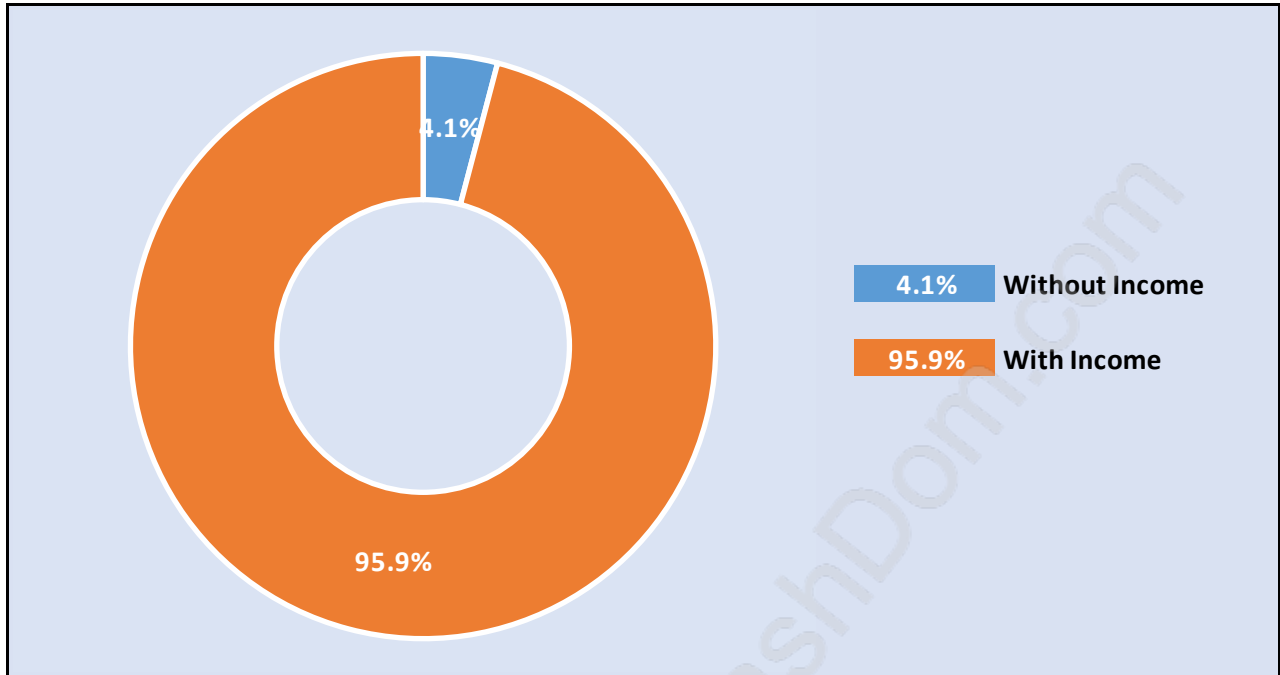

Langley City

Population Trends in Langley City

Population by Age in Langley City

Population Age 15+ by Income Status in Langley City

Total Population Age 15 - 22,526

Households by Income in Langley City

Total Number of Households - 12,338 / Average Household Income - \$78,823

Families in Langley City

Average Persons per Family - 3

Children at Home in Langley City

Total Number of Children at Home - 7,428

Family Structure in Langley City

Total Number of Families - 7,025 / Average Persons per Family - 3.