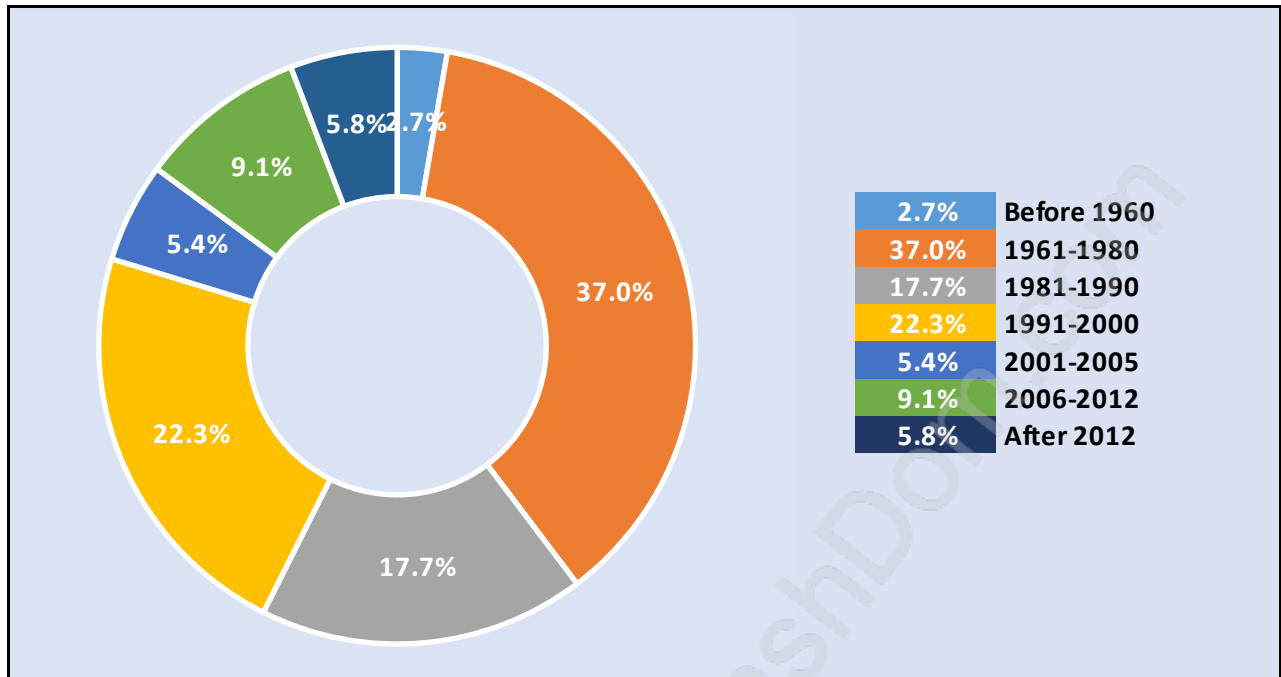

Private Dwellings by Period of Construction in Langley City

Dominant Period of Construction - 1961-1980