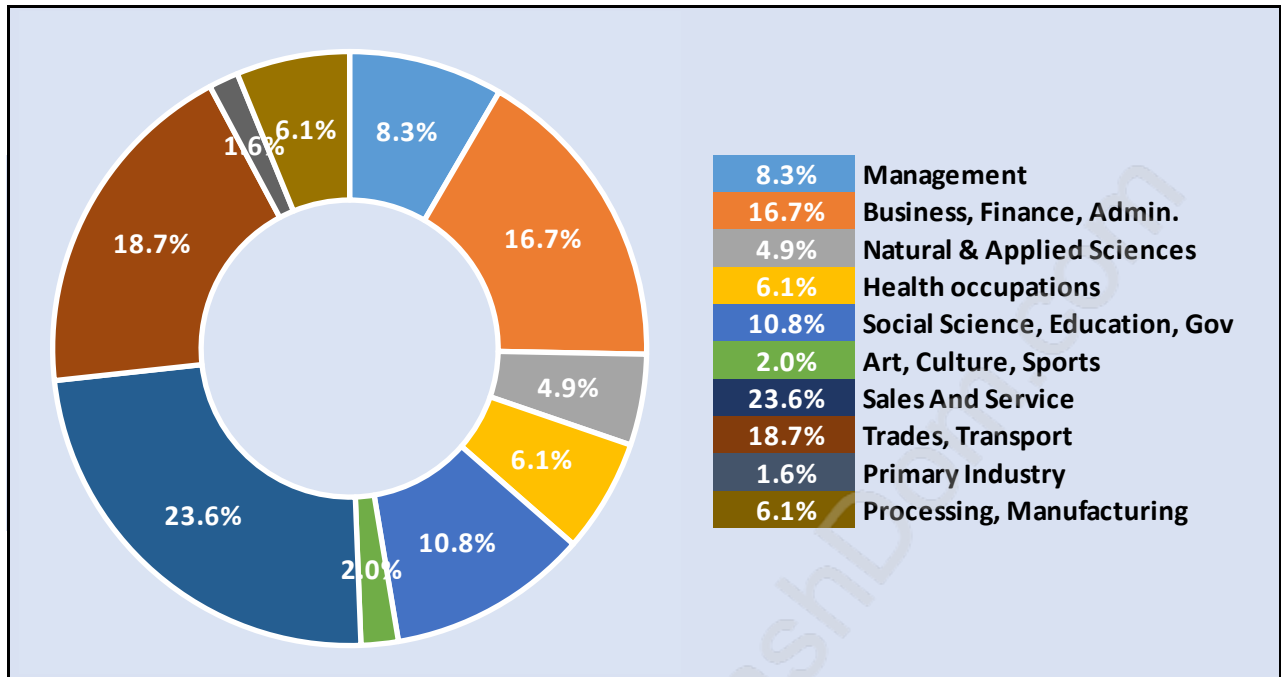

Households by Household Size in Langley City

Total Number of Households - 12,338

Dwellings in Langley City

Population Age 15+ in Langley City

Labour Force by Occupation in Langley City

Labour Force Participation in Langley City