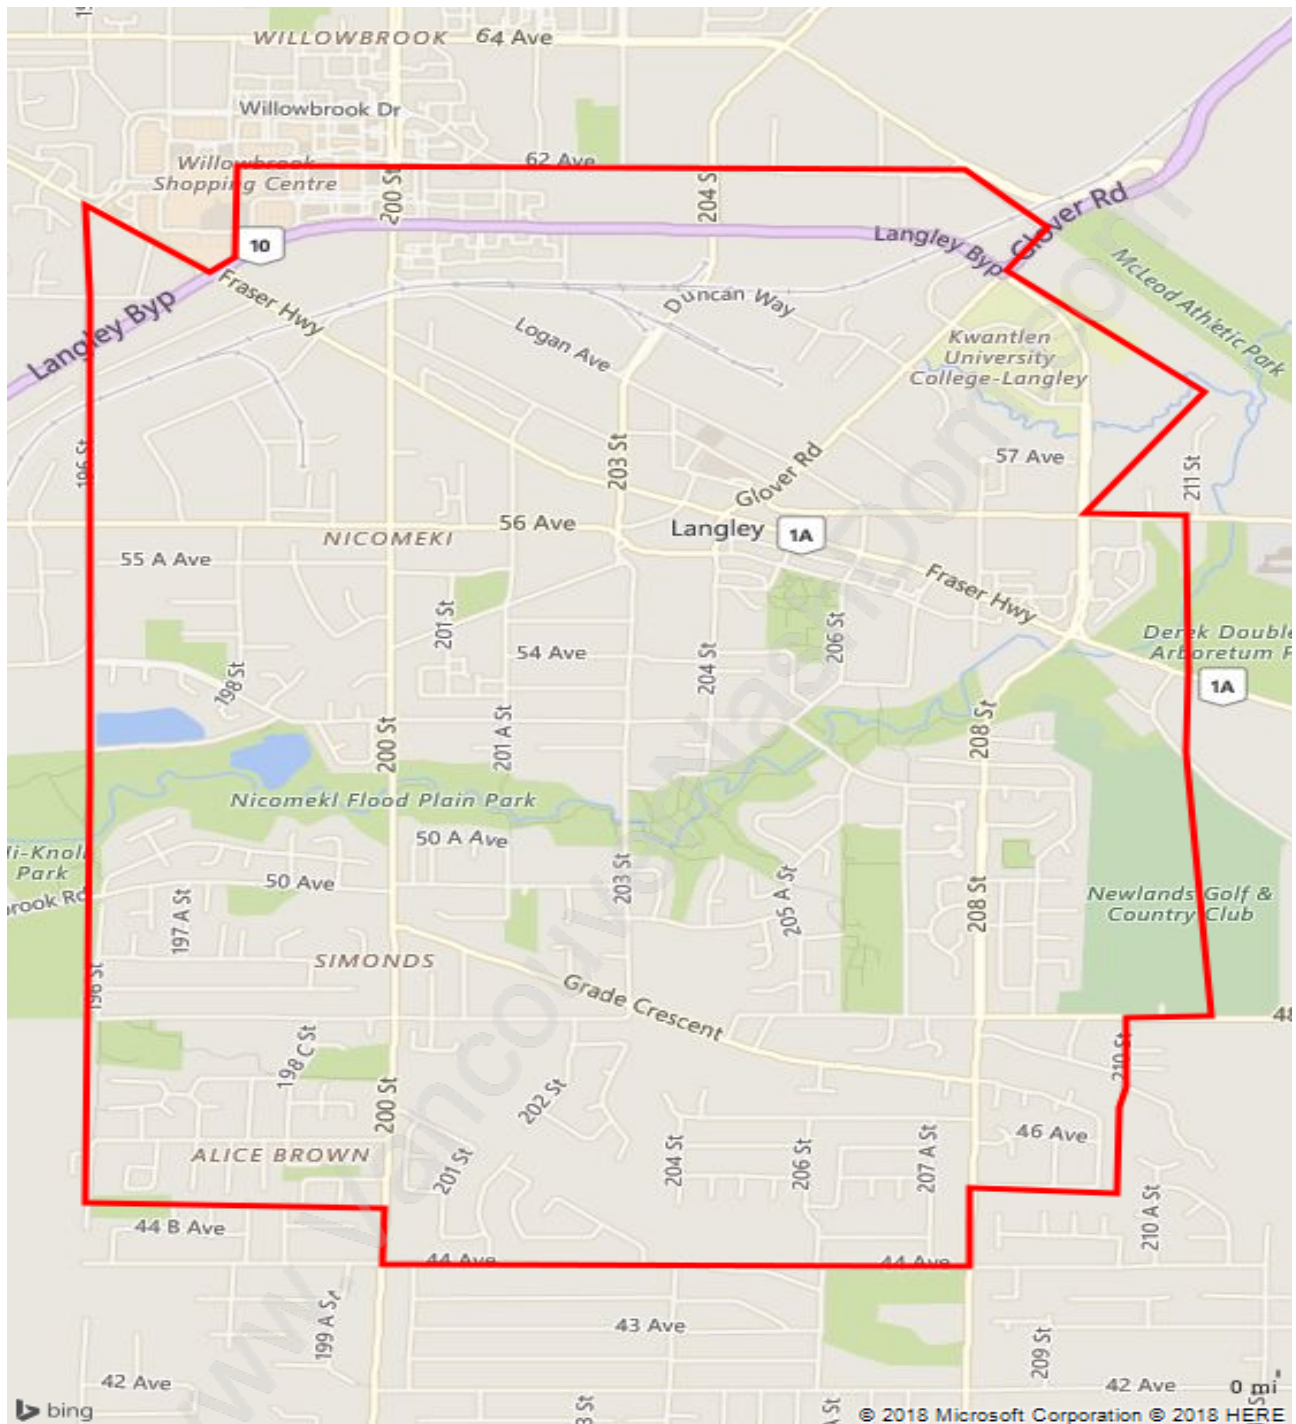

Langley City

Population Trends in Langley City

Population by Age in Langley City

Population Age 15+ by Income Status in Langley City

Total Population Age 15 - 22,526

Households by Income in Langley City

Total Number of Households - 12,338 / Average Household Income - \$78,823

Families in Langley City

Average Persons per Family - 3

Children at Home in Langley City

Total Number of Children at Home - 7,428

Family Structure in Langley City

Total Number of Families - 7,025 / Average Persons per Family - 3.