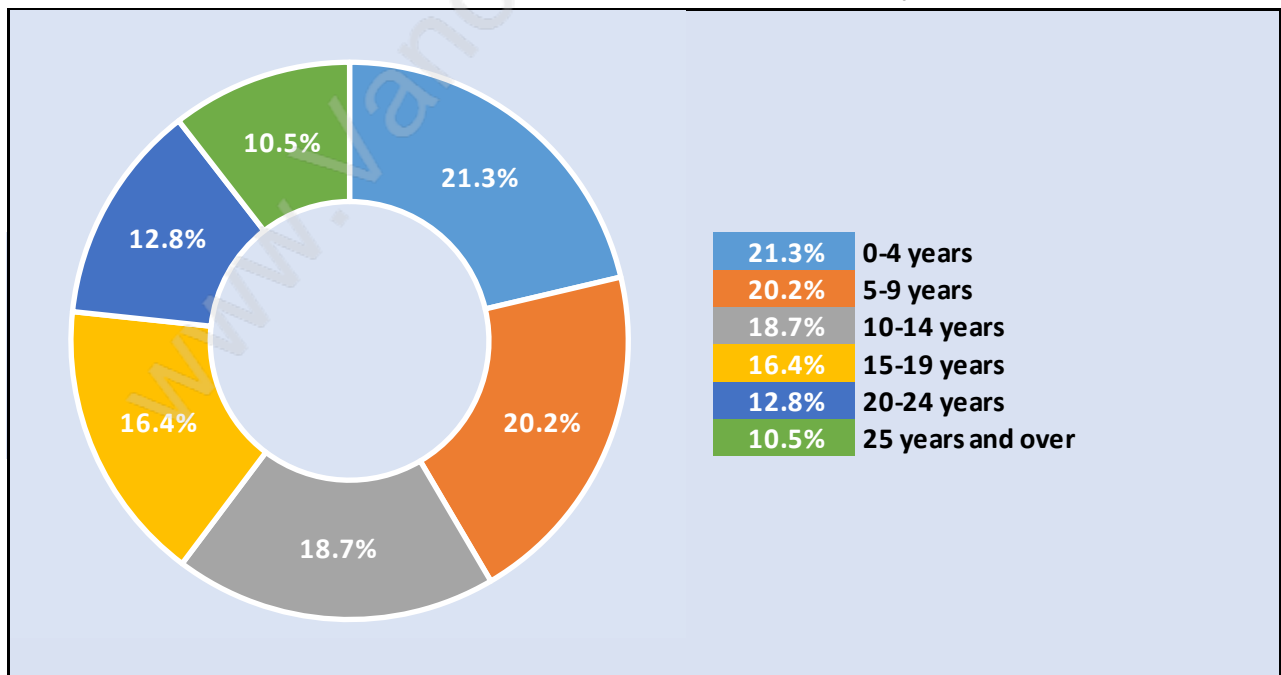

Langley City

Population Trends in Langley City

Population by Age in Langley City

Population Age 15+ by Income Status in Langley City

Total Population Age 15 - 22,526

Households by Income in Langley City

Total Number of Households - 12,338 / Average Household Income - \$78,823

Families in Langley City

Average Persons per Family - 3

Children at Home in Langley City

Total Number of Children at Home - 7,428

Family Structure in Langley City

Total Number of Families - 7,025 / Average Persons per Family - 3.