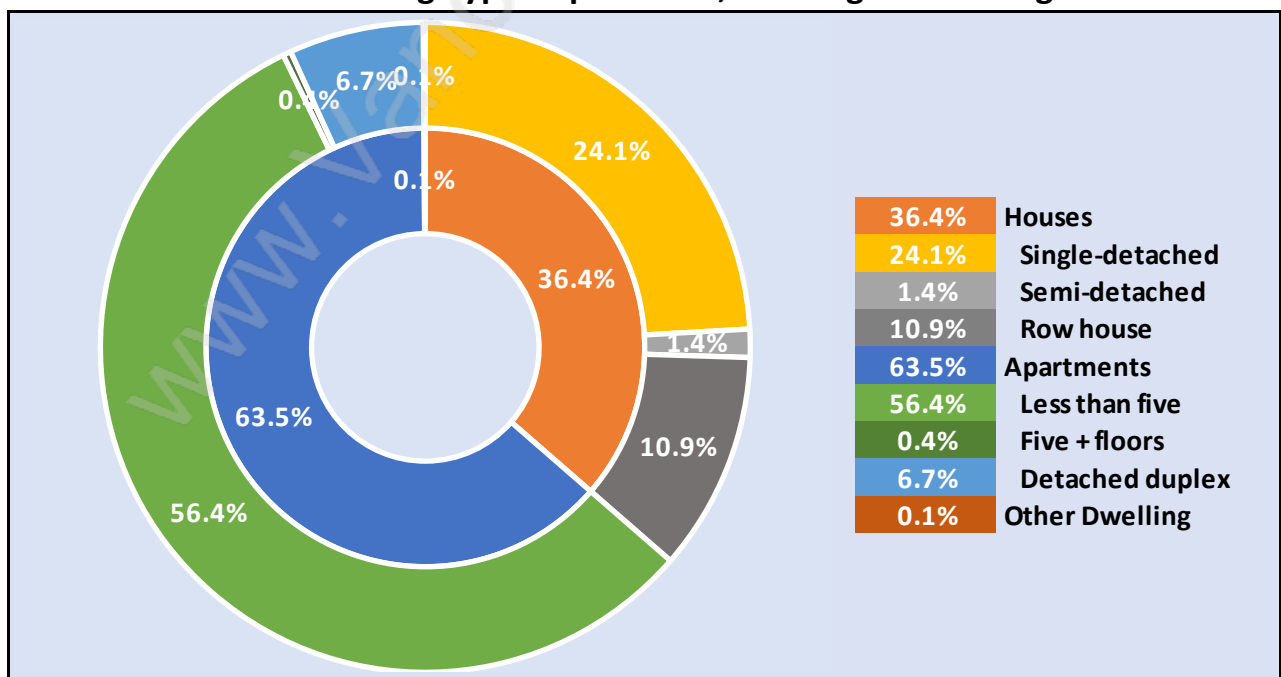

Occupied Dwellings by Structure Type in Langley City

Dominant Bulding Type - Apartment, building low and high rise