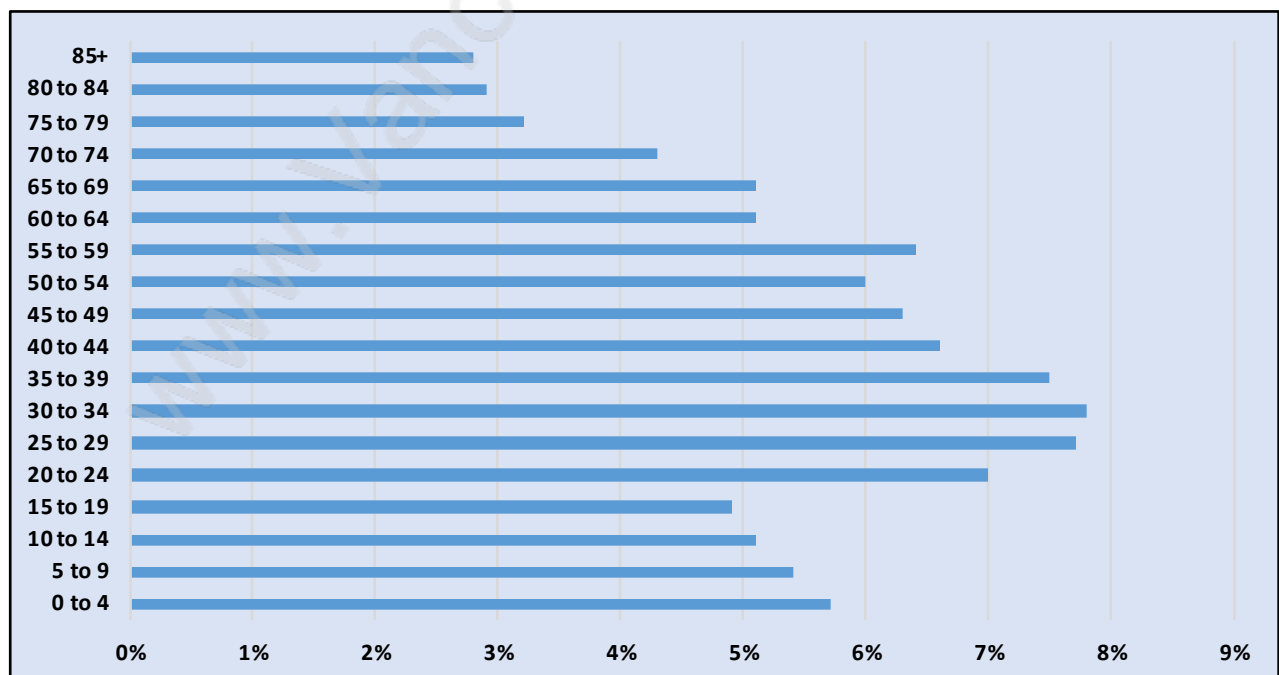

Langley City

Population Trends in Langley City

Population by Age in Langley City

Population Age 15+ by Income Status in Langley City

Total Population Age 15 - 22,526

Households by Income in Langley City

Total Number of Households - 12,338 / Average Household Income - \$78,823

Families in Langley City

Average Persons per Family - 3

Children at Home in Langley City

Total Number of Children at Home - 7,428

Family Structure in Langley City

Total Number of Families - 7,025 / Average Persons per Family - 3.