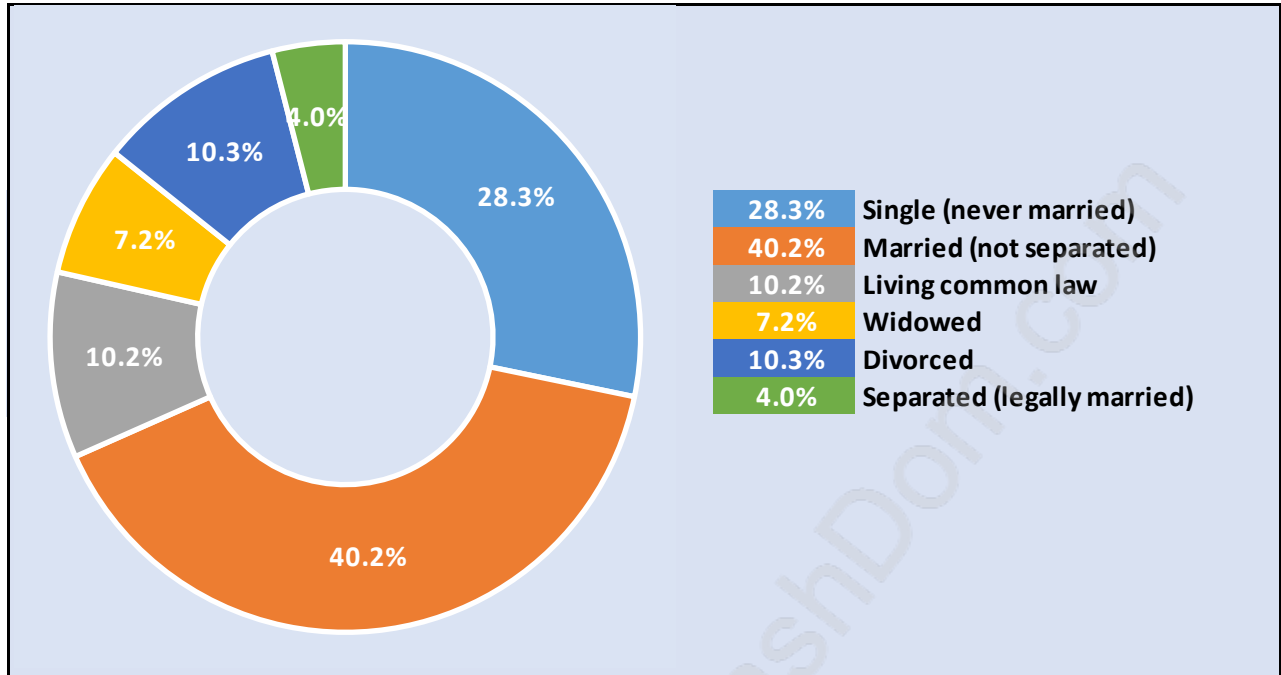

Langley City

Population Trends in Langley City

Population by Age in Langley City

Population Age 15+ by Income Status in Langley City

Total Population Age 15 - 22,526

Households by Income in Langley City

Total Number of Households - 12,338 / Average Household Income - \$78,823

Families in Langley City

Average Persons per Family - 3

Children at Home in Langley City

Total Number of Children at Home - 7,428

Family Structure in Langley City

Total Number of Families - 7,025 / Average Persons per Family - 3.

Households by Household Size in Langley City

Total Number of Households - 12,338

Dwellings in Langley City

Population Age 15+ in Langley City

Labour Force by Occupation in Langley City

Labour Force Participation in Langley City