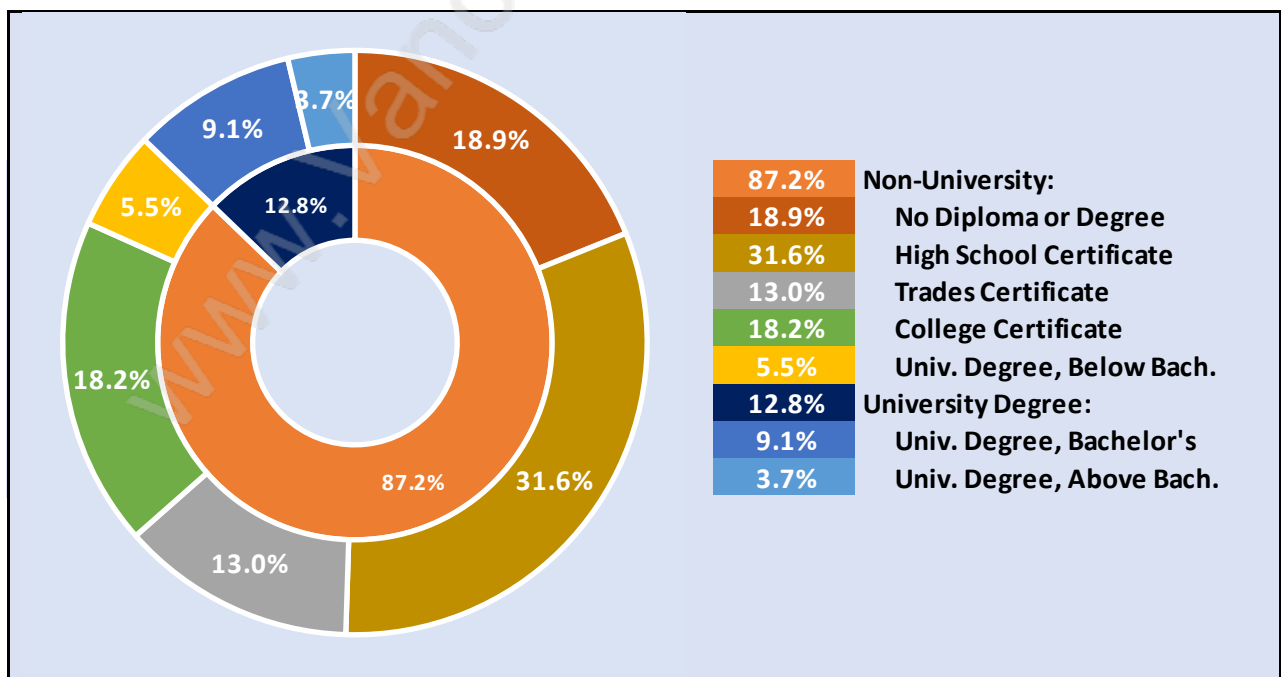

Langley City

Population Trends in Langley City

Population by Age in Langley City

Population Age 15+ by Income Status in Langley City

Total Population Age 15 - 22,526

Households by Income in Langley City

Total Number of Households - 12,338 / Average Household Income - \$78,823

Households by Household Size in Langley City

Total Number of Households - 12,338

Dwellings in Langley City

Population Age 15+ in Langley City

Labour Force by Occupation in Langley City

Labour Force Participation in Langley City