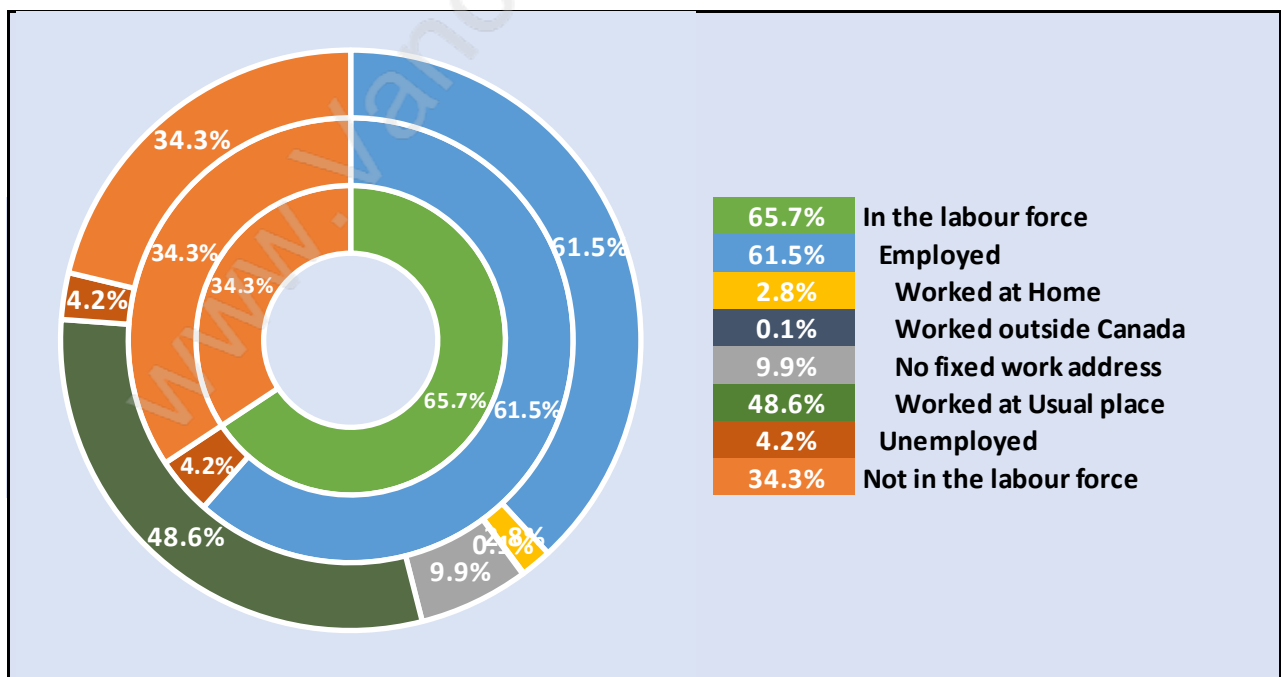

Langley City

Population Trends in Langley City

Population by Age in Langley City

Population Age 15+ by Income Status in Langley City

Total Population Age 15 - 22,526

Households by Income in Langley City

Total Number of Households - 12,338 / Average Household Income - \$78,823

Families in Langley City

Average Persons per Family - 3

Children at Home in Langley City

Total Number of Children at Home - 7,428

Family Structure in Langley City

Total Number of Families - 7,025 / Average Persons per Family - 3.

Households by Household Size in Langley City

Total Number of Households - 12,338

Dwellings in Langley City

Population Age 15+ in Langley City

Labour Force by Occupation in Langley City

Labour Force Participation in Langley City