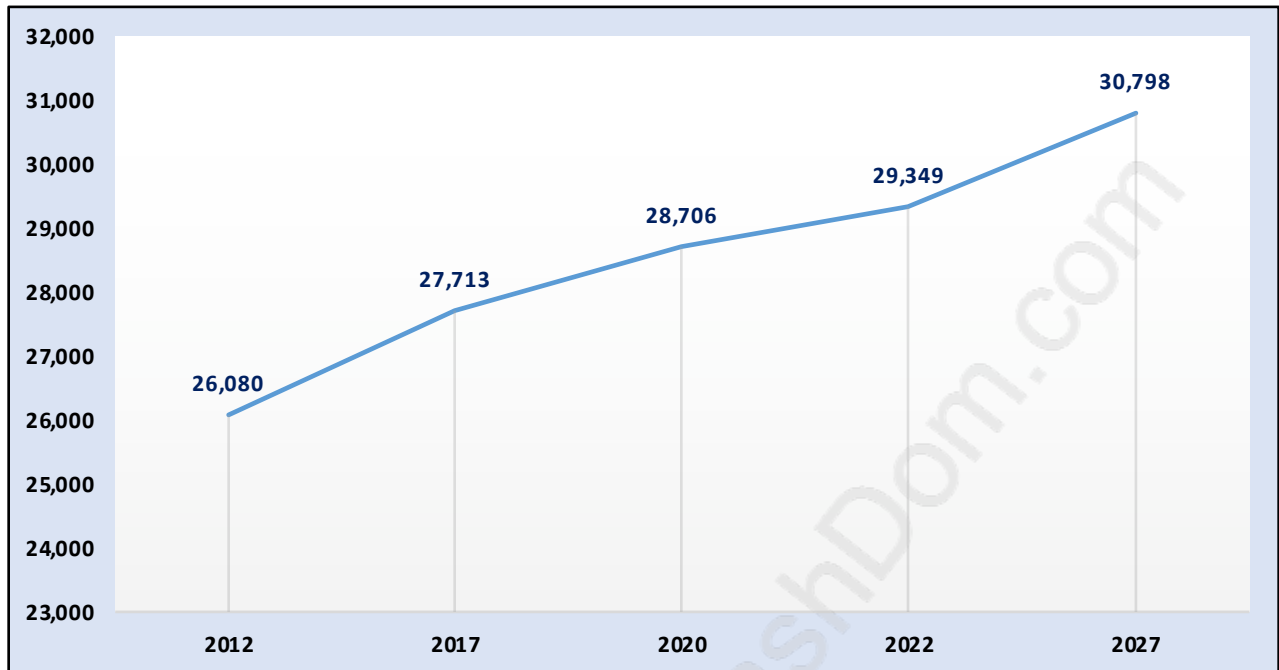

Langley City

Population Trends in Langley City

Population by Age in Langley City

Population Age 15+ by Income Status in Langley City

Total Population Age 15 - 22,526

Households by Income in Langley City

Total Number of Households - 12,338 / Average Household Income - \$78,823

Families in Langley City

Average Persons per Family - 3

Children at Home in Langley City

Total Number of Children at Home - 7,428

Family Structure in Langley City

Total Number of Families - 7,025 / Average Persons per Family - 3.