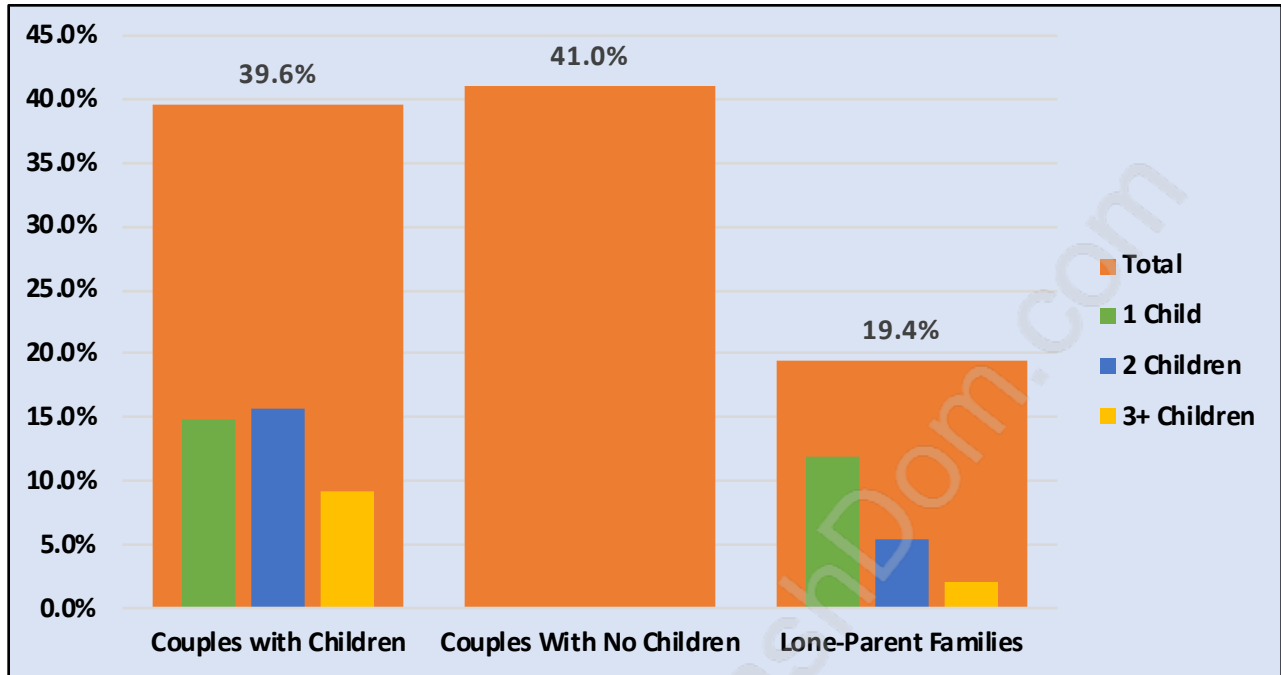

Langley City

Population Trends in Langley City

Population by Age in Langley City

Population Age 15+ by Income Status in Langley City

Total Population Age 15 - 22,526

Households by Income in Langley City

Total Number of Households - 12,338 / Average Household Income - \$78,823

Families in Langley City

Average Persons per Family - 3

Children at Home in Langley City

Total Number of Children at Home - 7,428

Family Structure in Langley City

Total Number of Families - 7,025 / Average Persons per Family - 3.

Households by Household Size in Langley City

Total Number of Households - 12,338

Dwellings in Langley City

Population Age 15+ in Langley City

Labour Force by Occupation in Langley City

Labour Force Participation in Langley City