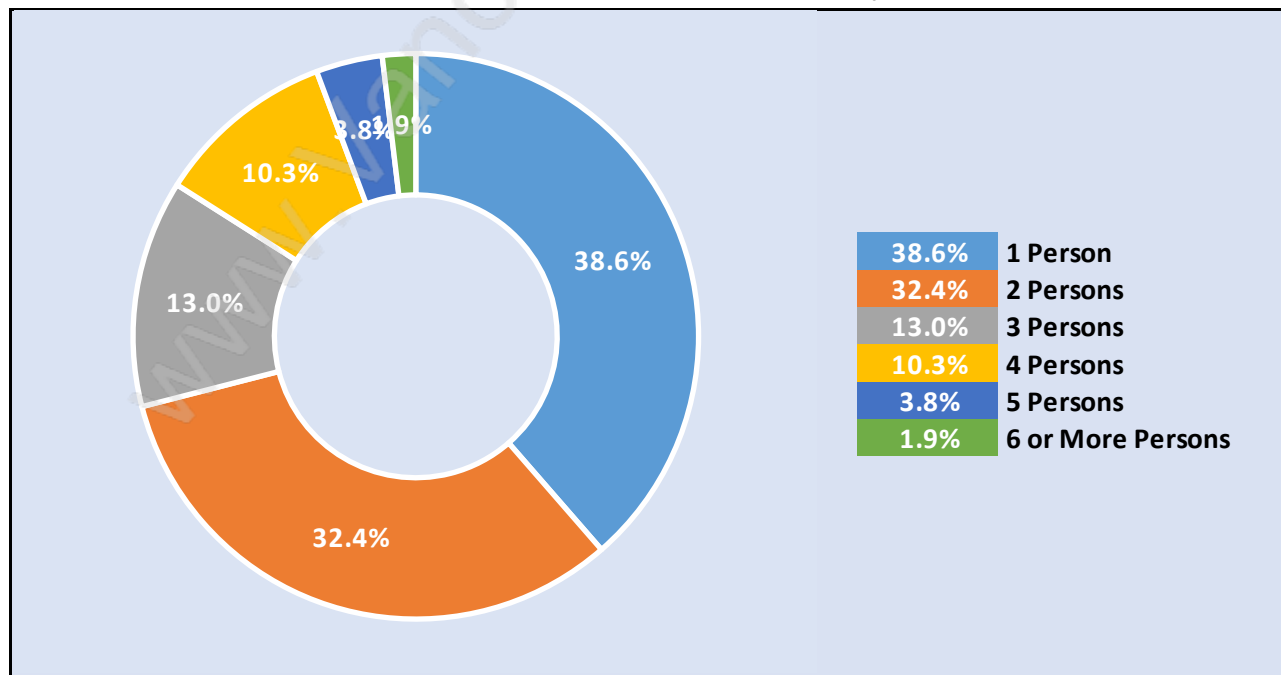

Langley City

Population Trends in Langley City

Population by Age in Langley City

Population Age 15+ by Income Status in Langley City

Total Population Age 15 - 22,526

Households by Income in Langley City

Total Number of Households - 12,338 / Average Household Income - \$78,823

Families in Langley City

Average Persons per Family - 3

Children at Home in Langley City

Total Number of Children at Home - 7,428

Family Structure in Langley City

Total Number of Families - 7,025 / Average Persons per Family - 3.

Households by Household Size in Langley City

Total Number of Households - 12,338

Dwellings in Langley City

Population Age 15+ in Langley City

Labour Force by Occupation in Langley City

Labour Force Participation in Langley City