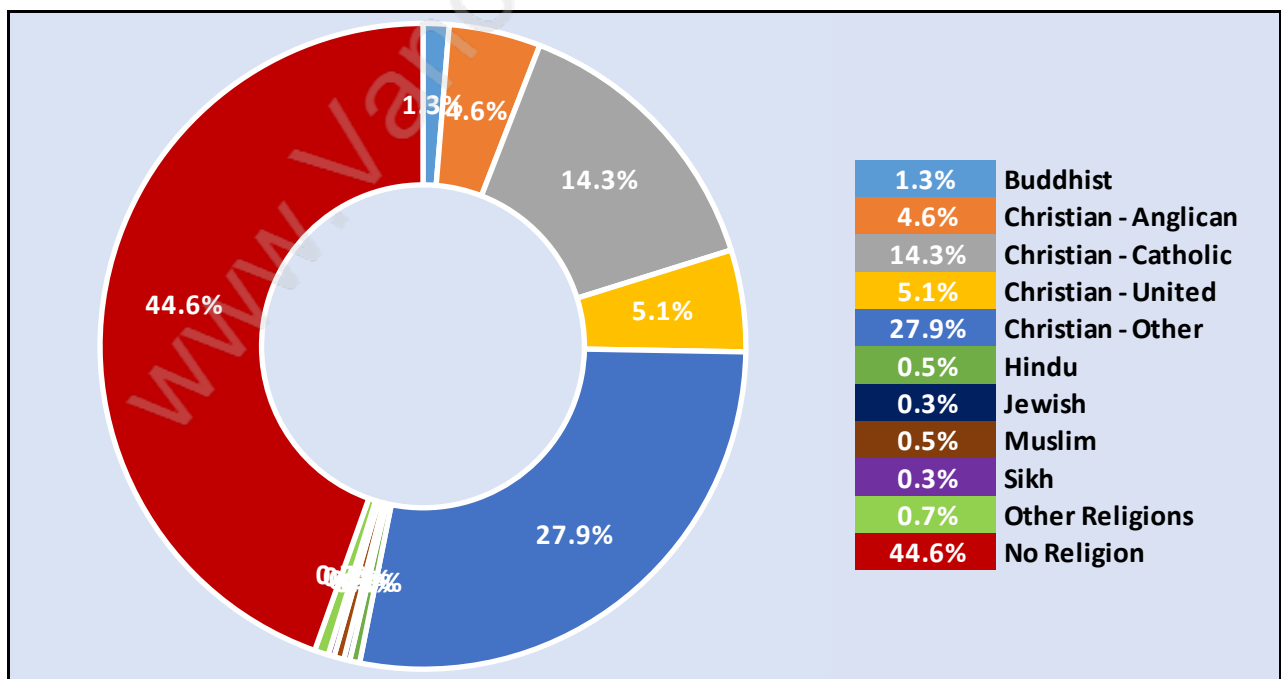

Dominant Period of Construction - 1961-1980

Population by Religion in Langley City

Population by Home Languages in Langley City