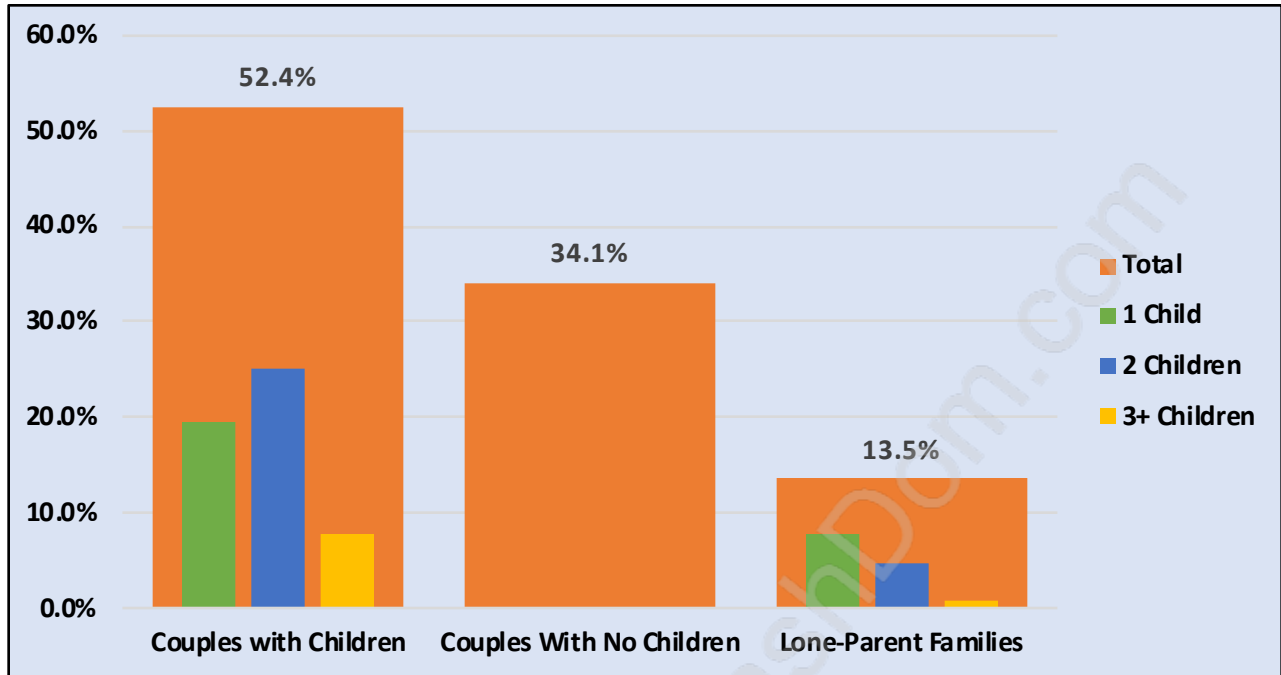

Lincoln Park

July 2018

Population Trends in Lincoln Park

Population by Age in Lincoln Park

Population Age 15+ by Income Status in Lincoln Park

Total Population Age 15 - 4,030

Households by Income in Lincoln Park

Total Number of Households - 1,559 / Average Household Income - \$115,969

Families in Lincoln Park

Average Persons per Family - 2.9

Children at Home in Lincoln Park

Total Number of Children at Home - 1,487

Family Structure in Lincoln Park

Total Number of Families - 1,329 / Average Persons per Family - 2.9

Households by Household Size in Lincoln Park

Total Number of Households - 1,559

Dwellings in Lincoln Park