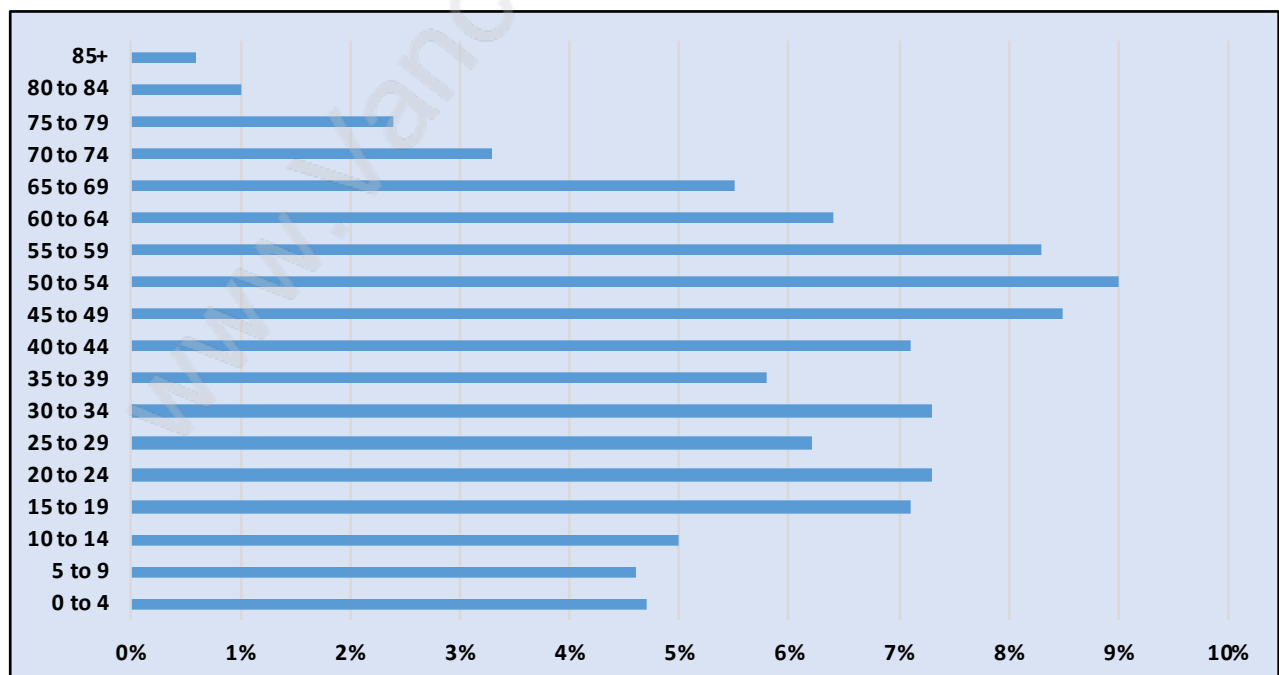

Lincoln Park

July 2018

Population Trends in Lincoln Park

Population by Age in Lincoln Park

Population Age 15+ by Income Status in Lincoln Park

Total Population Age 15 - 4,030

Households by Income in Lincoln Park

Total Number of Households - 1,559 / Average Household Income - \$115,969

Families in Lincoln Park

Average Persons per Family - 2.9

Children at Home in Lincoln Park

Total Number of Children at Home - 1,487

Family Structure in Lincoln Park

Total Number of Families - 1,329 / Average Persons per Family - 2.9

Households by Household Size in Lincoln Park

Total Number of Households - 1,559

Dwellings in Lincoln Park