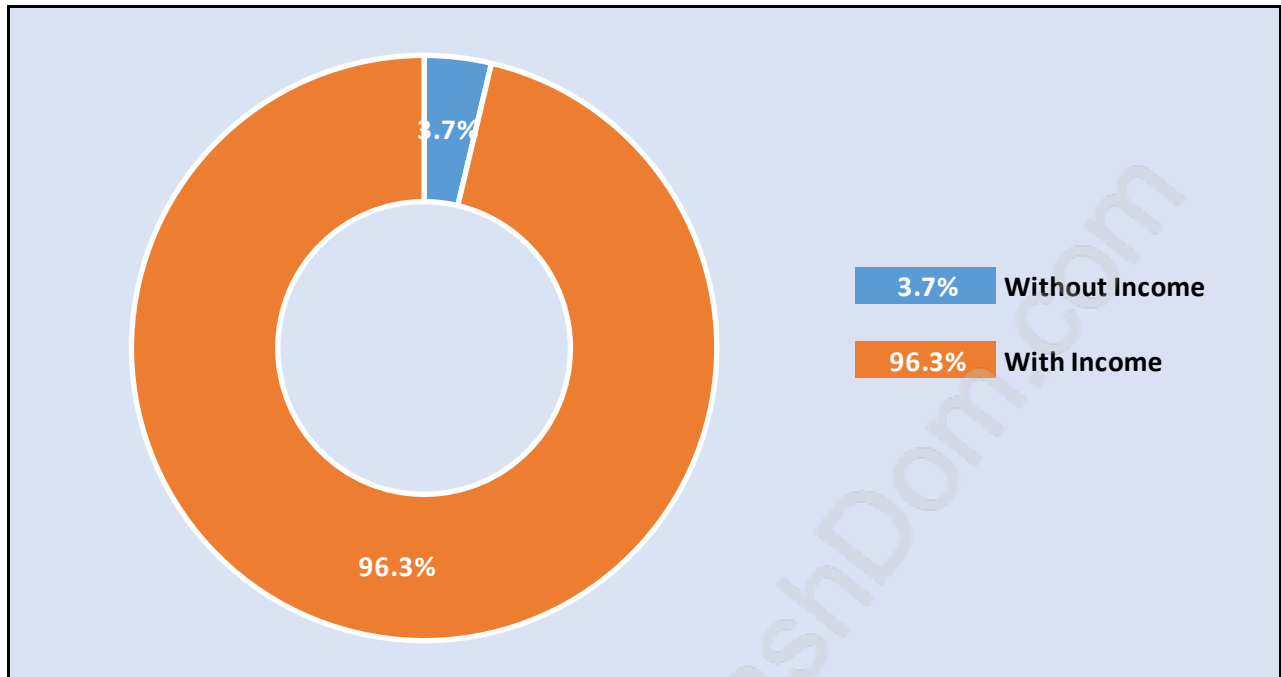

Lincoln Park

July 2018

Population Trends in Lincoln Park

Population by Age in Lincoln Park

Population Age 15+ by Income Status in Lincoln Park

Total Population Age 15 - 4,030

Households by Income in Lincoln Park

Total Number of Households - 1,559 / Average Household Income - \$115,969

Families in Lincoln Park

Average Persons per Family - 2.9

Children at Home in Lincoln Park

Total Number of Children at Home - 1,487

Family Structure in Lincoln Park

Total Number of Families - 1,329 / Average Persons per Family - 2.9

Households by Household Size in Lincoln Park

Total Number of Households - 1,559

Dwellings in Lincoln Park