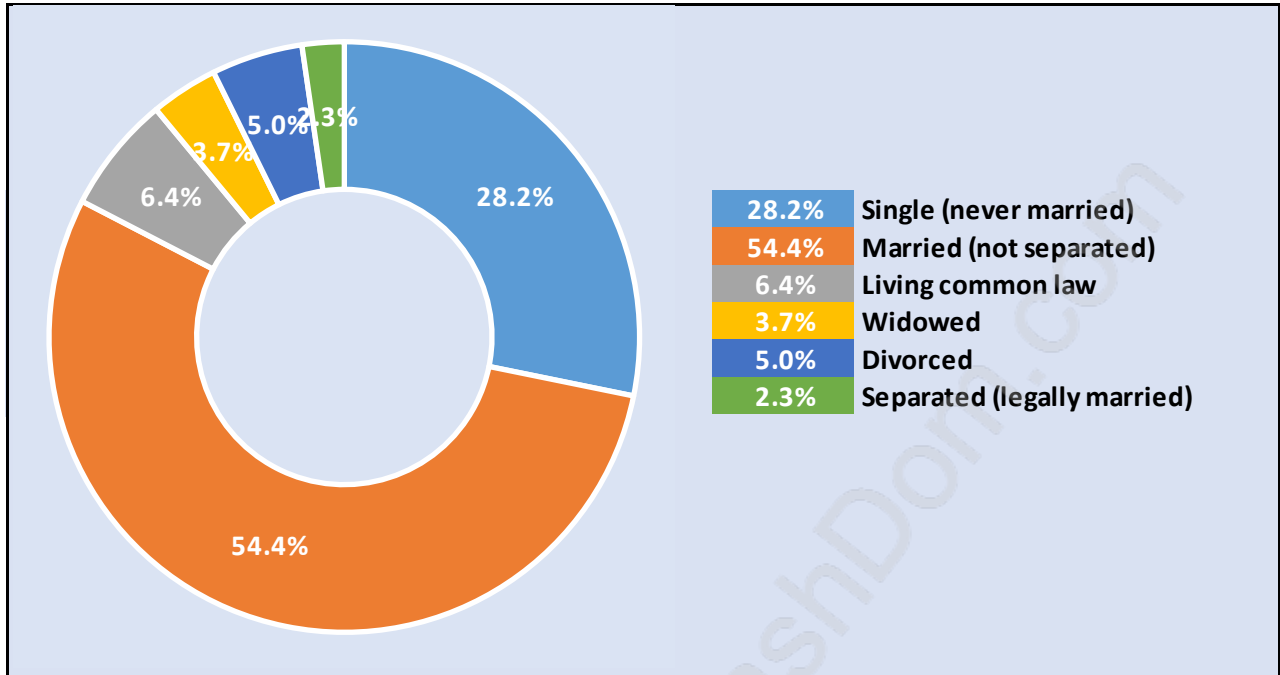

Lincoln Park

July 2018

Population Trends in Lincoln Park

Population by Age in Lincoln Park

Population Age 15+ by Income Status in Lincoln Park

Total Population Age 15 - 4,030

Households by Income in Lincoln Park

Total Number of Households - 1,559 / Average Household Income - \$115,969

Families in Lincoln Park

Average Persons per Family - 2.9

Children at Home in Lincoln Park

Total Number of Children at Home - 1,487

Family Structure in Lincoln Park

Total Number of Families - 1,329 / Average Persons per Family - 2.9

Households by Household Size in Lincoln Park

Total Number of Households - 1,559

Dwellings in Lincoln Park