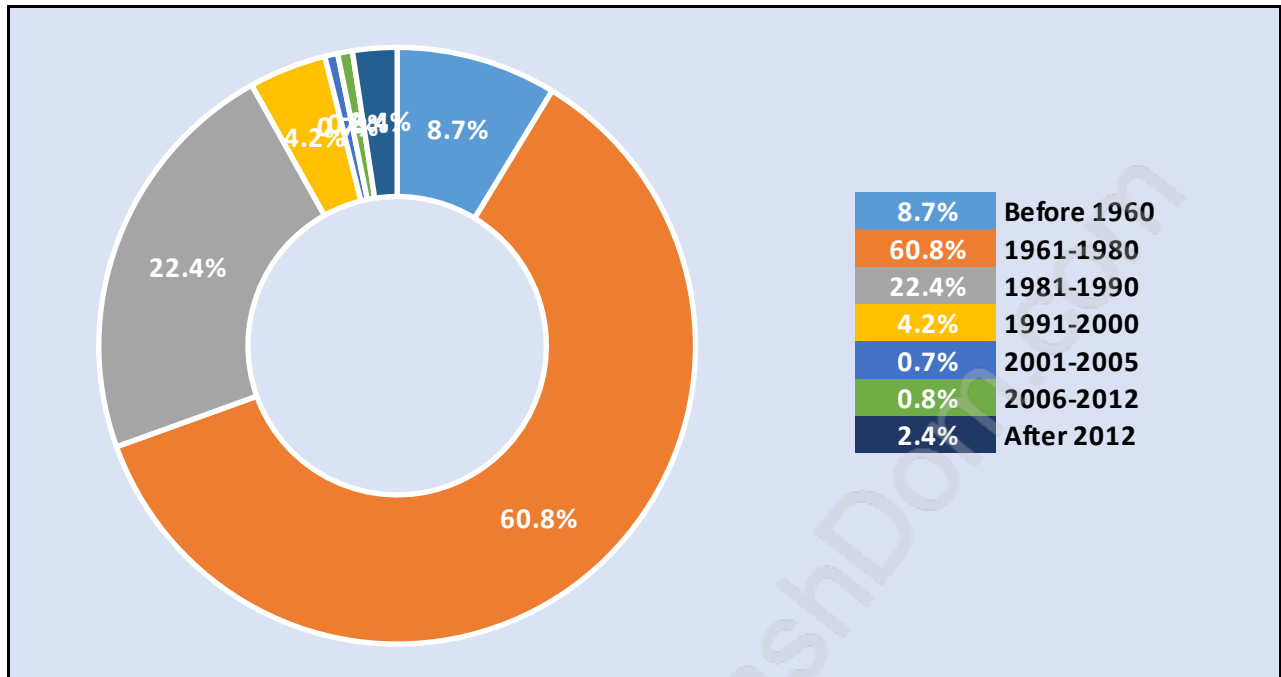

Lincoln Park

July 2018

Population Trends in Lincoln Park

Population by Age in Lincoln Park

Population Age 15+ by Income Status in Lincoln Park

Total Population Age 15 - 4,030

Households by Income in Lincoln Park

Population Age 15+ in Lincoln Park

Labour Force by Occupation in Lincoln Park

Labour Force Participation in Lincoln Park

Travel To Work in (from) Lincoln Park

Occupied Dwellings by Structure Type in Lincoln Park

Dominant Bulding Type - Houses

Private Dwellings by Period of Construction in Lincoln Park

Dominant Period of Construction - 1961-1980

Population by Religion in Lincoln Park

Population by Home Languages in Lincoln Park