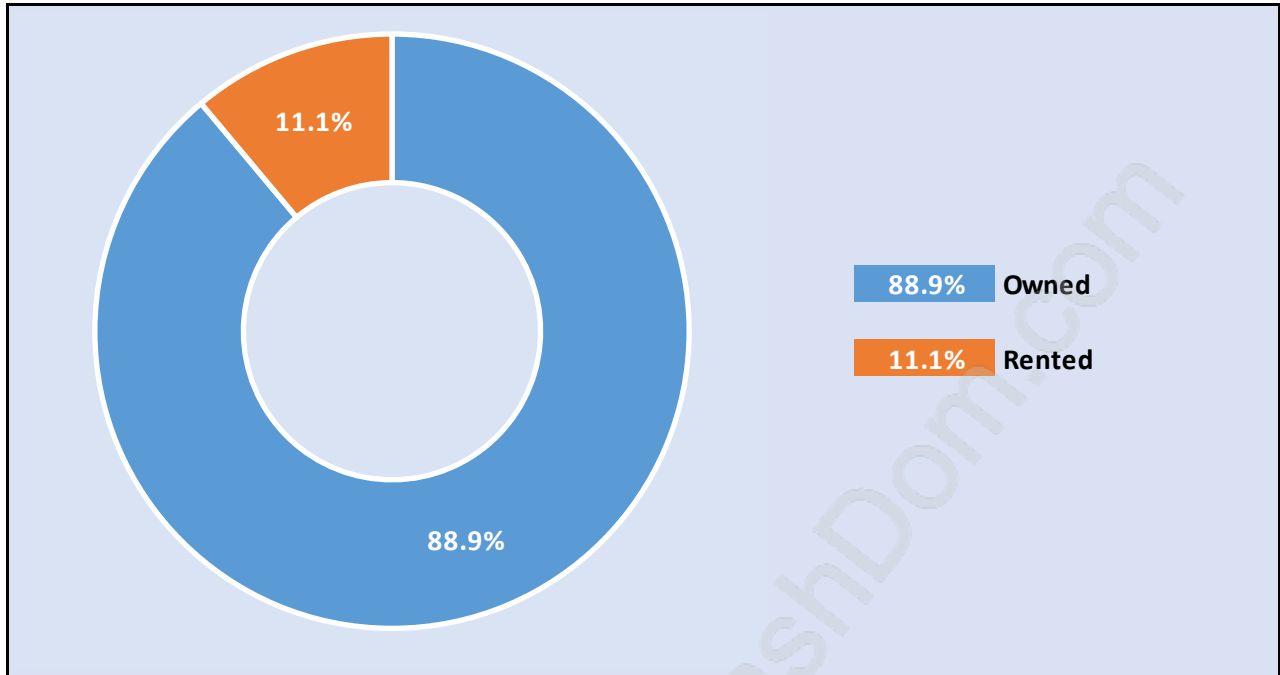

Lincoln Park

July 2018

Population Trends in Lincoln Park

Population by Age in Lincoln Park

Population Age 15+ by Income Status in Lincoln Park

Total Population Age 15 - 4,030

Households by Income in Lincoln Park

Total Number of Households - 1,559 / Average Household Income - \$115,969

Families in Lincoln Park

Average Persons per Family - 2.9

Children at Home in Lincoln Park

Total Number of Children at Home - 1,487

Family Structure in Lincoln Park

Total Number of Families - 1,329 / Average Persons per Family - 2.9

Households by Household Size in Lincoln Park

Total Number of Households - 1,559

Dwellings in Lincoln Park

Population Age 15+ in Lincoln Park

Labour Force by Occupation in Lincoln Park

Labour Force Participation in Lincoln Park

Travel To Work in (from) Lincoln Park

Occupied Dwellings by Structure Type in Lincoln Park