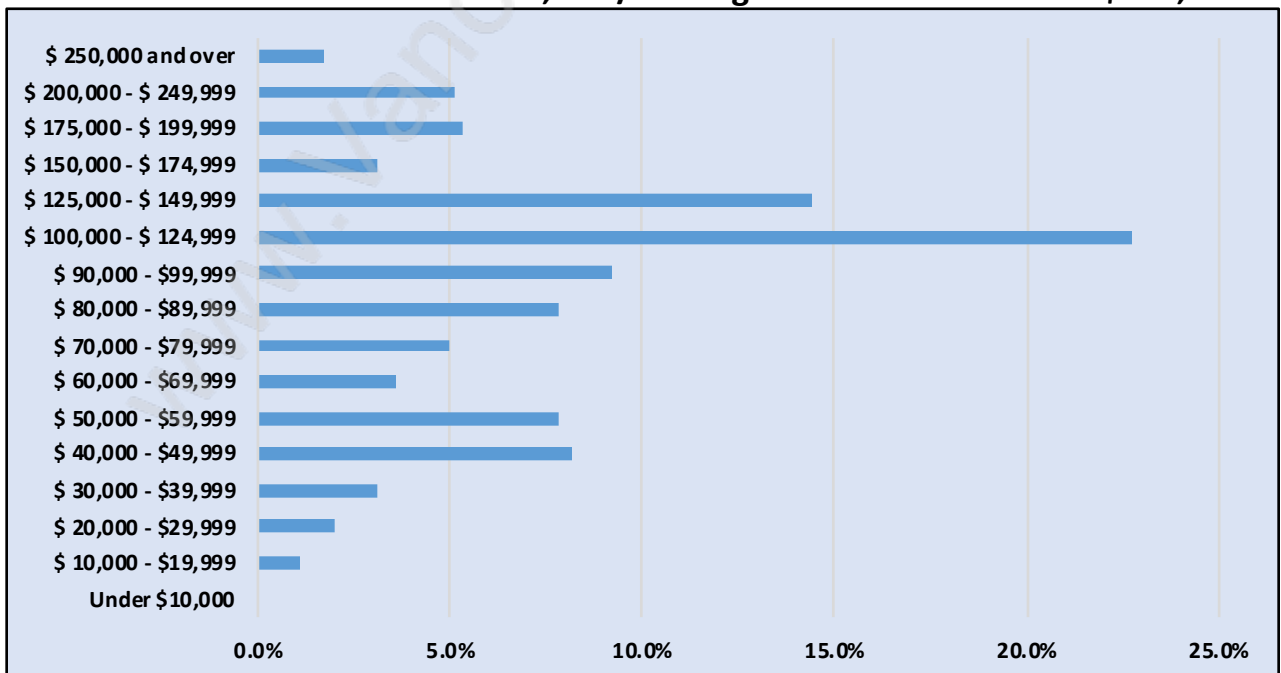

Lincoln Park

July 2018

Population Trends in Lincoln Park

Population by Age in Lincoln Park

Population Age 15+ by Income Status in Lincoln Park

Total Population Age 15 - 4,030

Households by Income in Lincoln Park

Total Number of Households - 1,559 / Average Household Income - \$115,969

Families in Lincoln Park

Average Persons per Family - 2.9

Children at Home in Lincoln Park

Total Number of Children at Home - 1,487