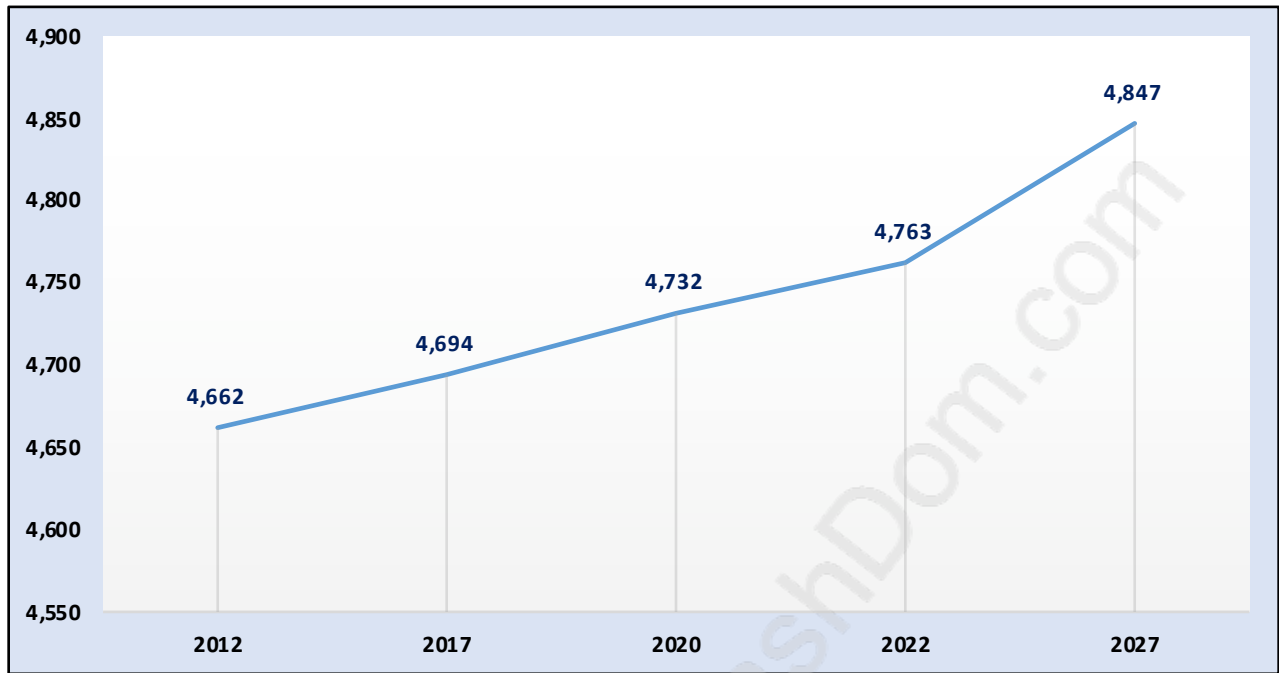

Lincoln Park

July 2018

Population Trends in Lincoln Park

Population by Age in Lincoln Park

Population Age 15+ by Income Status in Lincoln Park

Total Population Age 15 - 4,030

Households by Income in Lincoln Park

Total Number of Households - 1,559 / Average Household Income - \$115,969

Families in Lincoln Park

Average Persons per Family - 2.9

Children at Home in Lincoln Park

Total Number of Children at Home - 1,487

Family Structure in Lincoln Park

Total Number of Families - 1,329 / Average Persons per Family - 2.9

Households by Household Size in Lincoln Park

Total Number of Households - 1,559

Dwellings in Lincoln Park