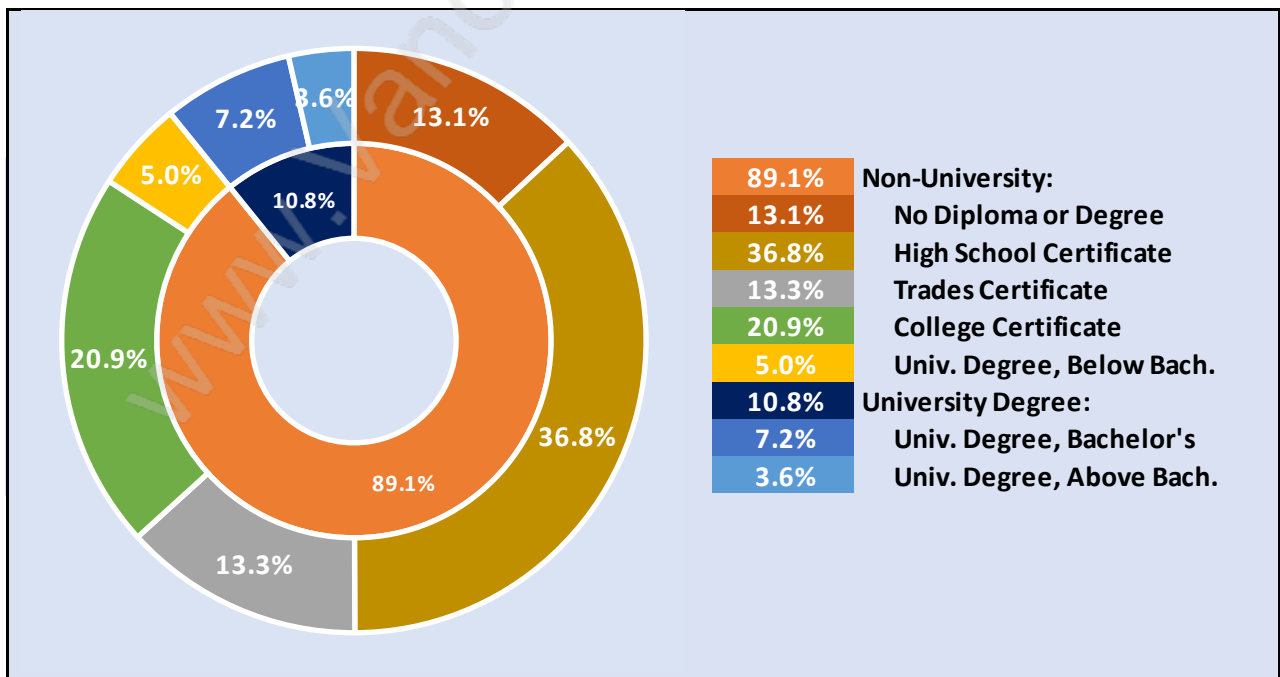

Family Structure in Lincoln Park

Total Number of Families - 1,329 / Average Persons per Family - 2.9

Households by Household Size in Lincoln Park

Total Number of Households - 1,559

Dwellings in Lincoln Park

Population Age 15+ in Lincoln Park

Labour Force by Occupation in Lincoln Park

Labour Force Participation in Lincoln Park

Travel To Work in (from) Lincoln Park

Occupied Dwellings by Structure Type in Lincoln Park