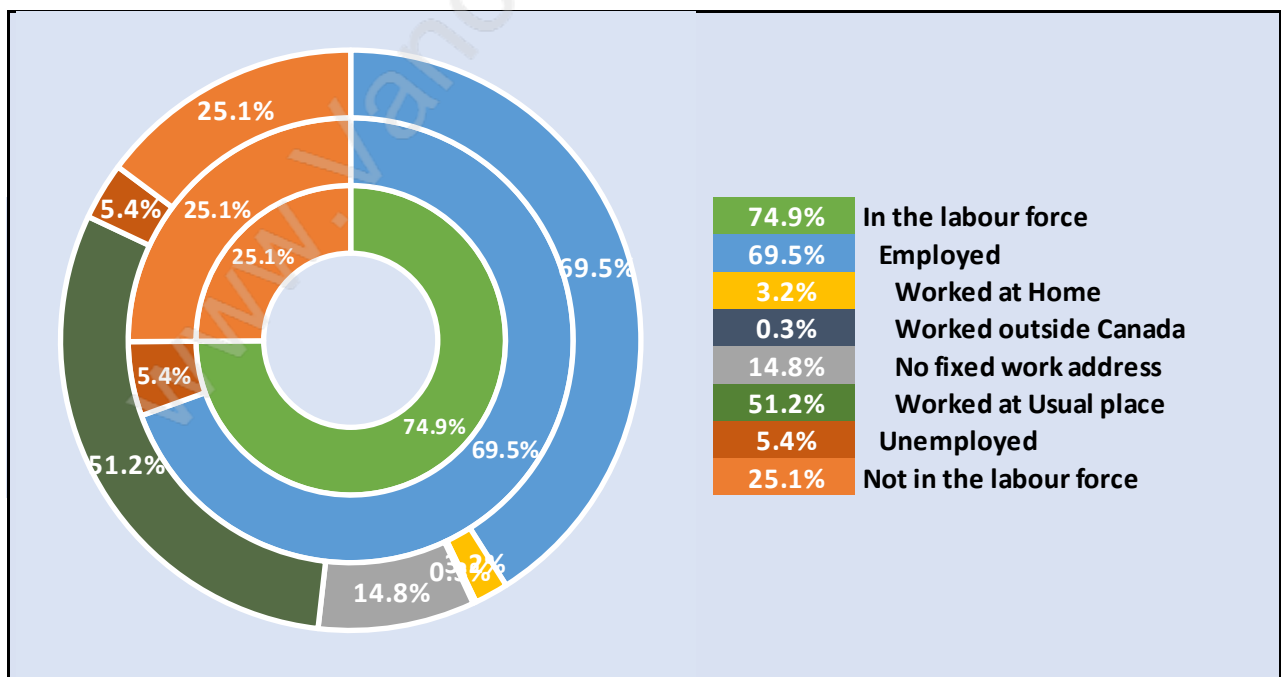

Total Number of Households - 1,559 / Average Household Income - \$115,969

Families in Lincoln Park

Average Persons per Family - 2.9

Children at Home in Lincoln Park

Total Number of Children at Home - 1,487

Family Structure in Lincoln Park

Total Number of Families - 1,329 / Average Persons per Family - 2.9

Households by Household Size in Lincoln Park

Total Number of Households - 1,559

Dwellings in Lincoln Park

Population Age 15+ in Lincoln Park

Labour Force by Occupation in Lincoln Park

Labour Force Participation in Lincoln Park

Travel To Work in (from) Lincoln Park

Occupied Dwellings by Structure Type in Lincoln Park