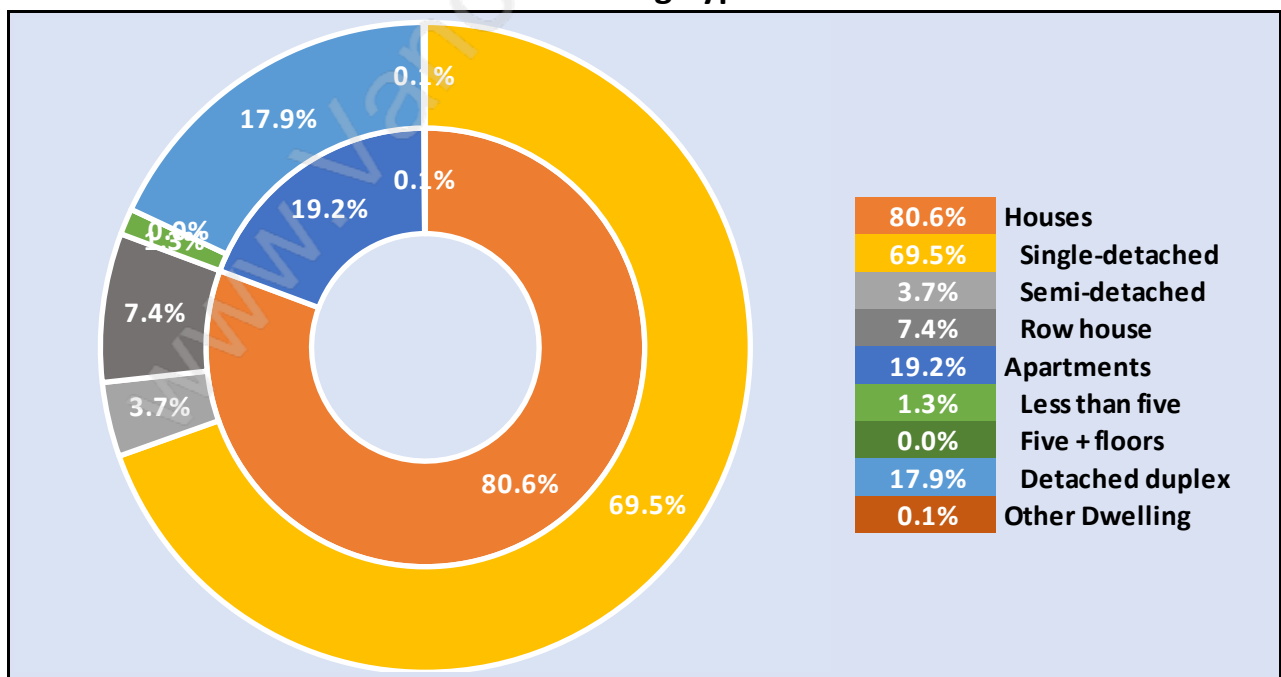

Total Number of Households - 1,559 / Average Household Income - \$115,969

Families in Lincoln Park

Average Persons per Family - 2.9

Children at Home in Lincoln Park

Total Number of Children at Home - 1,487

Family Structure in Lincoln Park

Total Number of Families - 1,329 / Average Persons per Family - 2.9

Households by Household Size in Lincoln Park

Total Number of Households - 1,559

Dwellings in Lincoln Park

Population Age 15+ in Lincoln Park

Labour Force by Occupation in Lincoln Park

Labour Force Participation in Lincoln Park

Travel To Work in (from) Lincoln Park

Occupied Dwellings by Structure Type in Lincoln Park

Dominant Bulding Type - Houses

Private Dwellings by Period of Construction in Lincoln Park

Dominant Period of Construction - 1961-1980

Population by Religion in Lincoln Park

Population by Home Languages in Lincoln Park