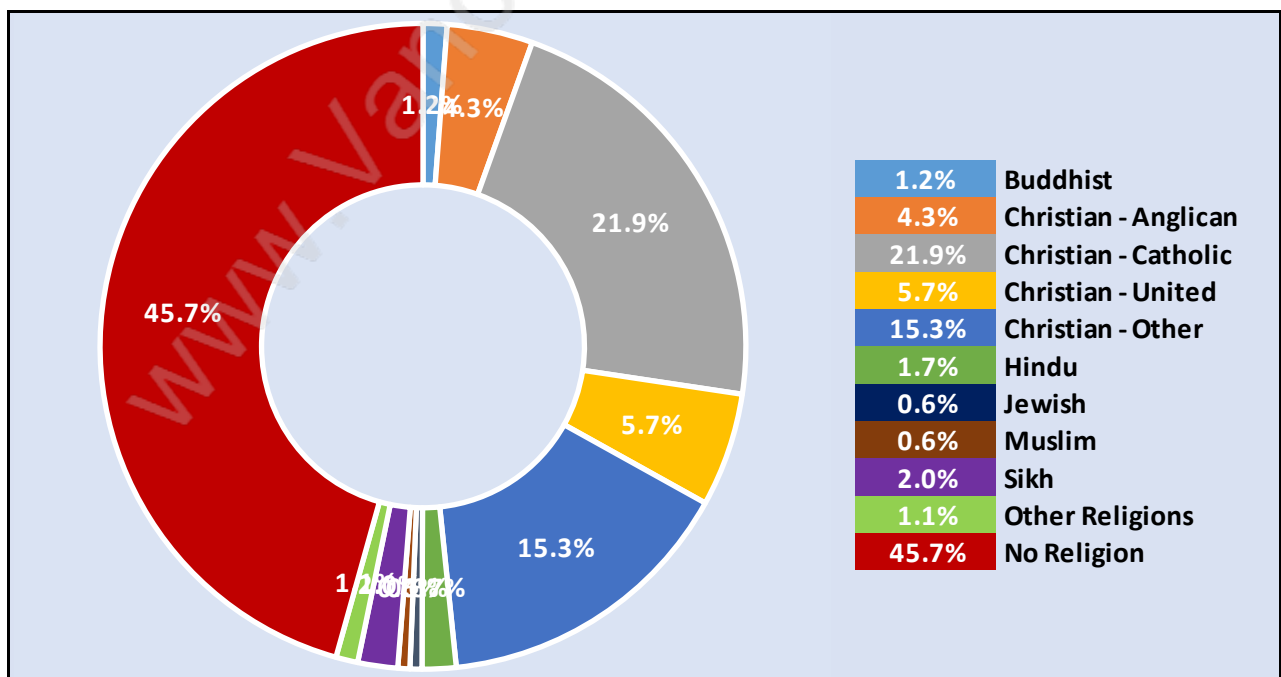

Dominant Bulding Type - Houses

Private Dwellings by Period of Construction in Lincoln Park

Dominant Period of Construction - 1961-1980

Population by Religion in Lincoln Park

Population by Home Languages in Lincoln Park