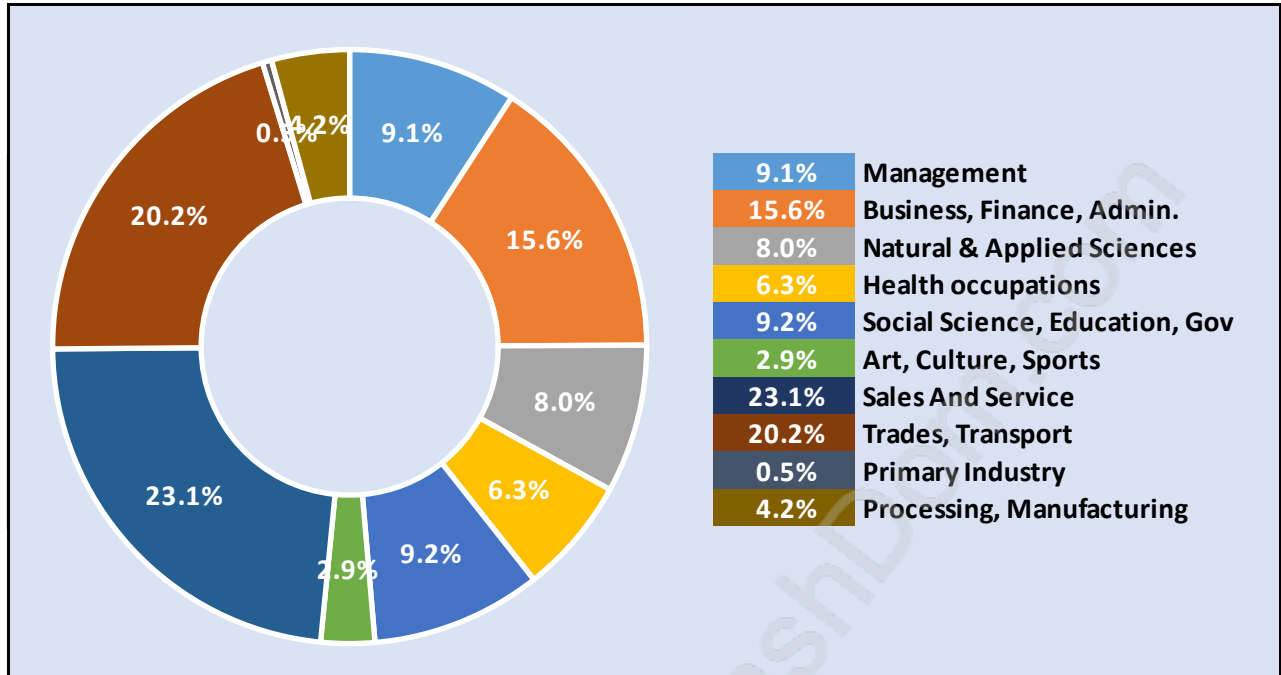

Family Structure in Lincoln Park

Total Number of Families - 1,329 / Average Persons per Family - 2.9

Households by Household Size in Lincoln Park

Total Number of Households - 1,559

Dwellings in Lincoln Park

Population Age 15+ in Lincoln Park

Labour Force by Occupation in Lincoln Park

Labour Force Participation in Lincoln Park

Travel To Work in (from) Lincoln Park

Occupied Dwellings by Structure Type in Lincoln Park