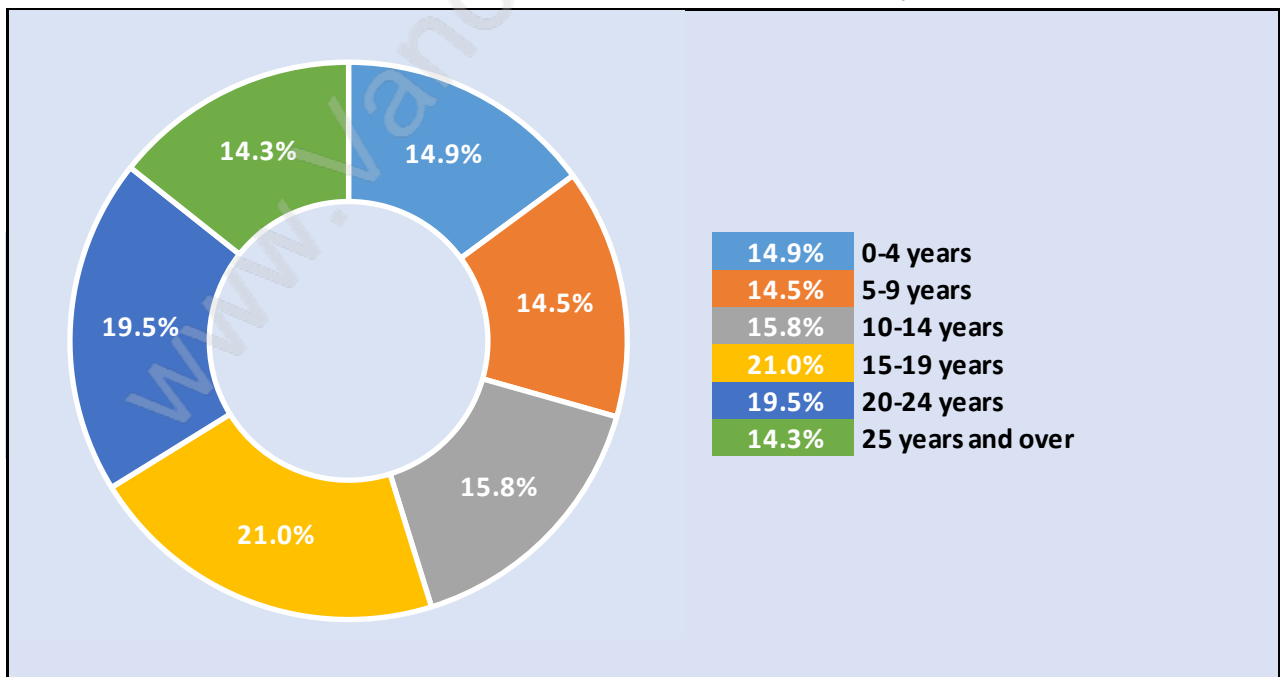

Lincoln Park

July 2018

Population Trends in Lincoln Park

Population by Age in Lincoln Park

Population Age 15+ by Income Status in Lincoln Park

Total Population Age 15 - 4,030

Households by Income in Lincoln Park

Total Number of Households - 1,559 / Average Household Income - \$115,969

Families in Lincoln Park

Average Persons per Family - 2.9

Children at Home in Lincoln Park

Total Number of Children at Home - 1,487

Family Structure in Lincoln Park

Total Number of Families - 1,329 / Average Persons per Family - 2.9

Households by Household Size in Lincoln Park

Total Number of Households - 1,559

Dwellings in Lincoln Park