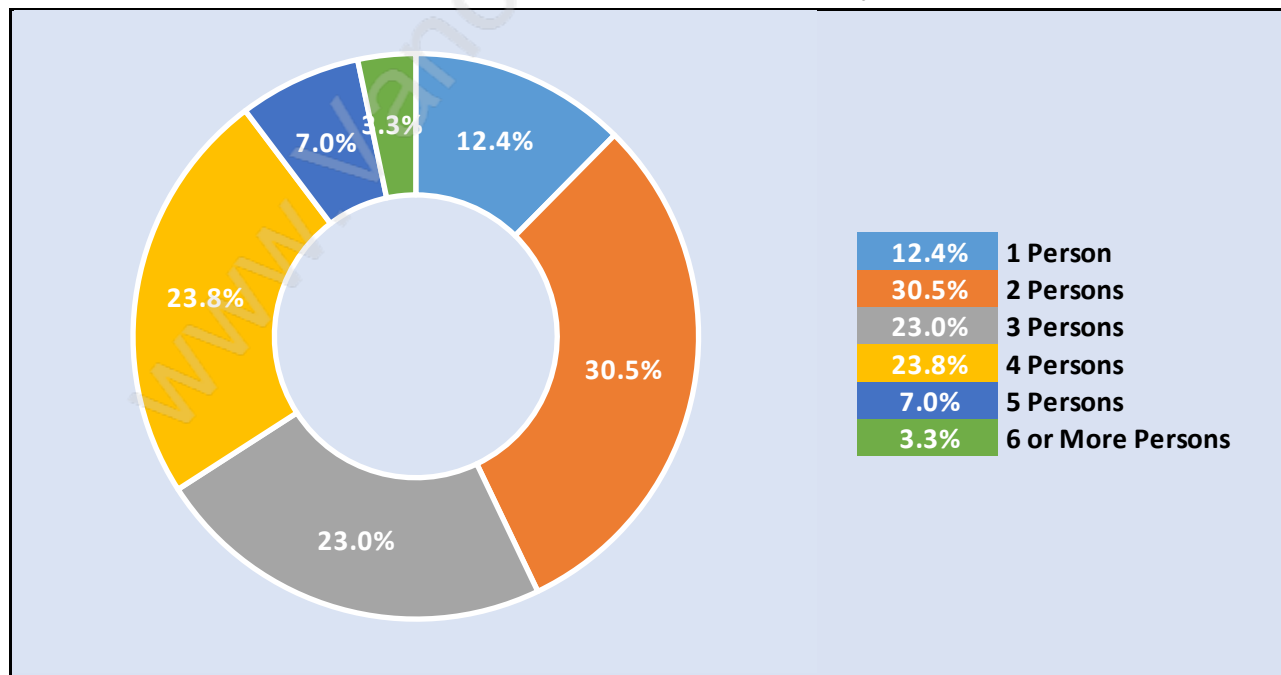

Lincoln Park

July 2018

Population Trends in Lincoln Park

Population by Age in Lincoln Park

Population Age 15+ by Income Status in Lincoln Park

Total Population Age 15 - 4,030

Households by Income in Lincoln Park

Total Number of Households - 1,559 / Average Household Income - \$115,969

Families in Lincoln Park

Average Persons per Family - 2.9

Children at Home in Lincoln Park

Total Number of Children at Home - 1,487

Family Structure in Lincoln Park

Total Number of Families - 1,329 / Average Persons per Family - 2.9

Households by Household Size in Lincoln Park

Total Number of Households - 1,559

Dwellings in Lincoln Park