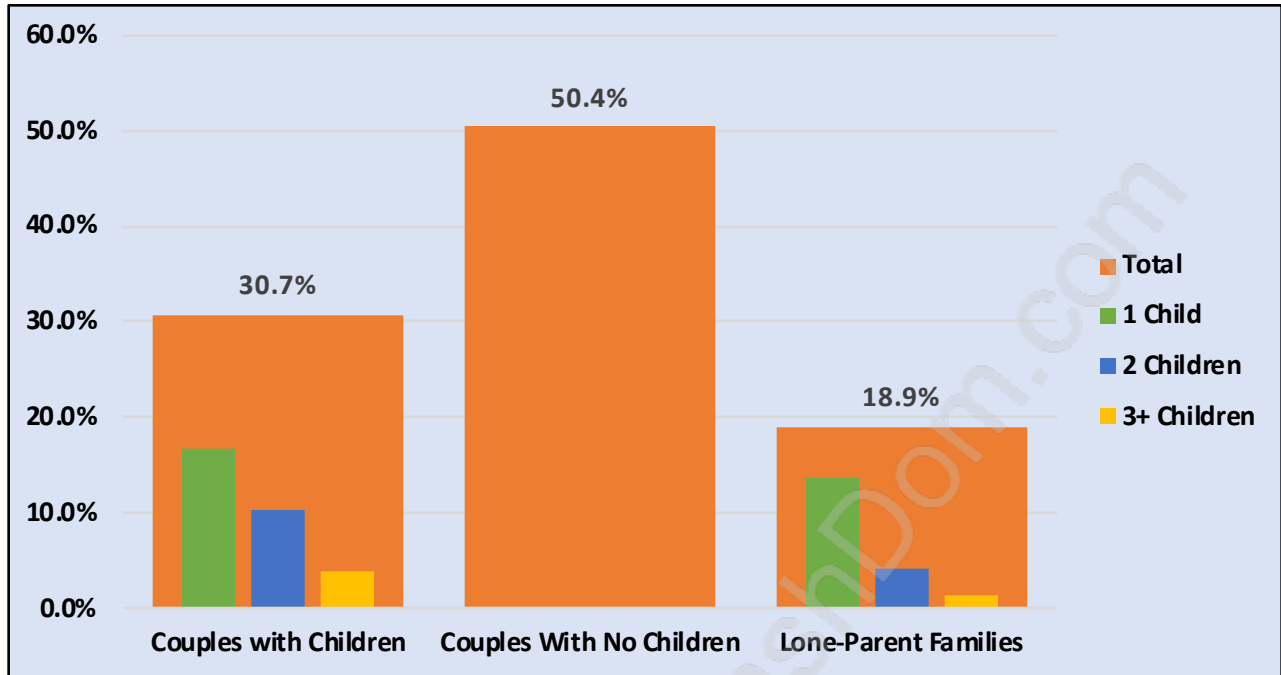

Lower Lonsdale

Population Trends in Lower Lonsdale

Population by Age in Lower Lonsdale

Population Age 15+ by Income Status in Lower Lonsdale

Total Population Age 15 - 16,606

Households by Income in Lower Lonsdale

Total Number of Households - 9,994 / Average Household Income - \$76,604

Families in Lower Lonsdale

Average Persons per Family - 2.6

Children at Home in Lower Lonsdale

Total Number of Children at Home - 3,548

Family Structure in Lower Lonsdale

Total Number of Families - 4,707 / Average Persons per Family - 2.6

Households by Household Size in Lower Lonsdale

Total Number of Households - 9,994

Dwellings in Lower Lonsdale