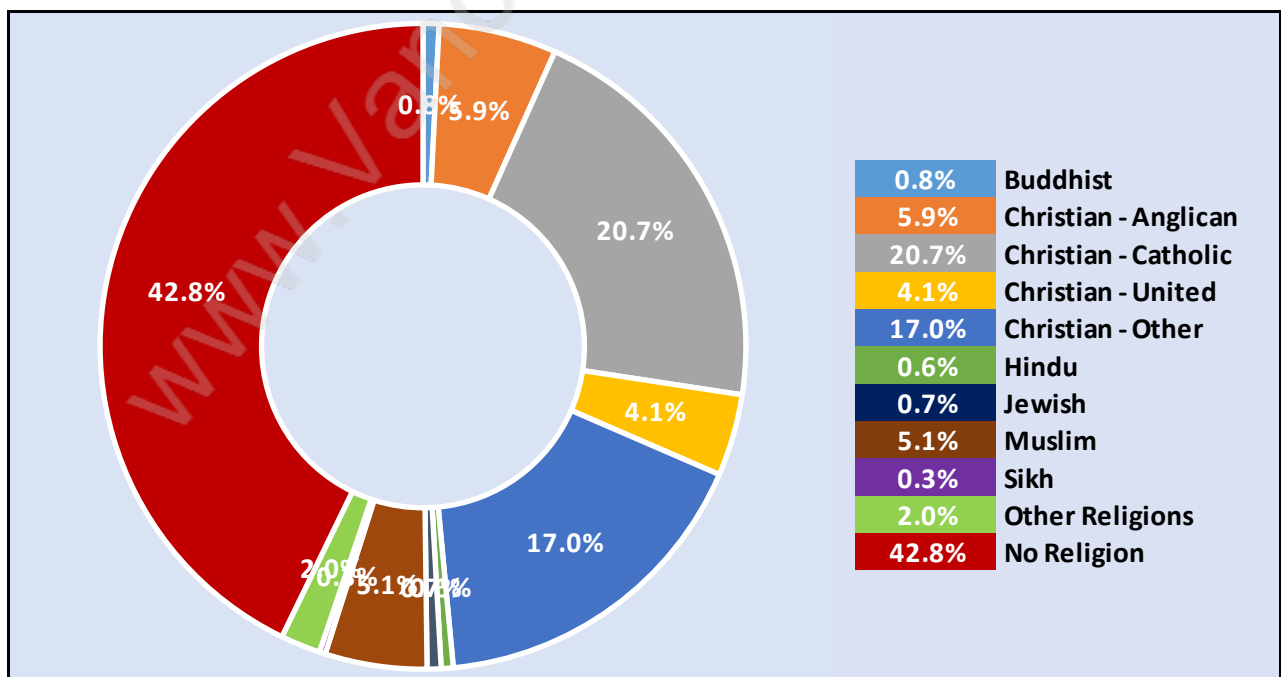

Dominant Bulding Type - Apartment, building low and high rise

Private Dwellings by Period of Construction in Lower Lonsdale

Dominant Period of Construction - 1961-1980

Population by Religion in Lower Lonsdale