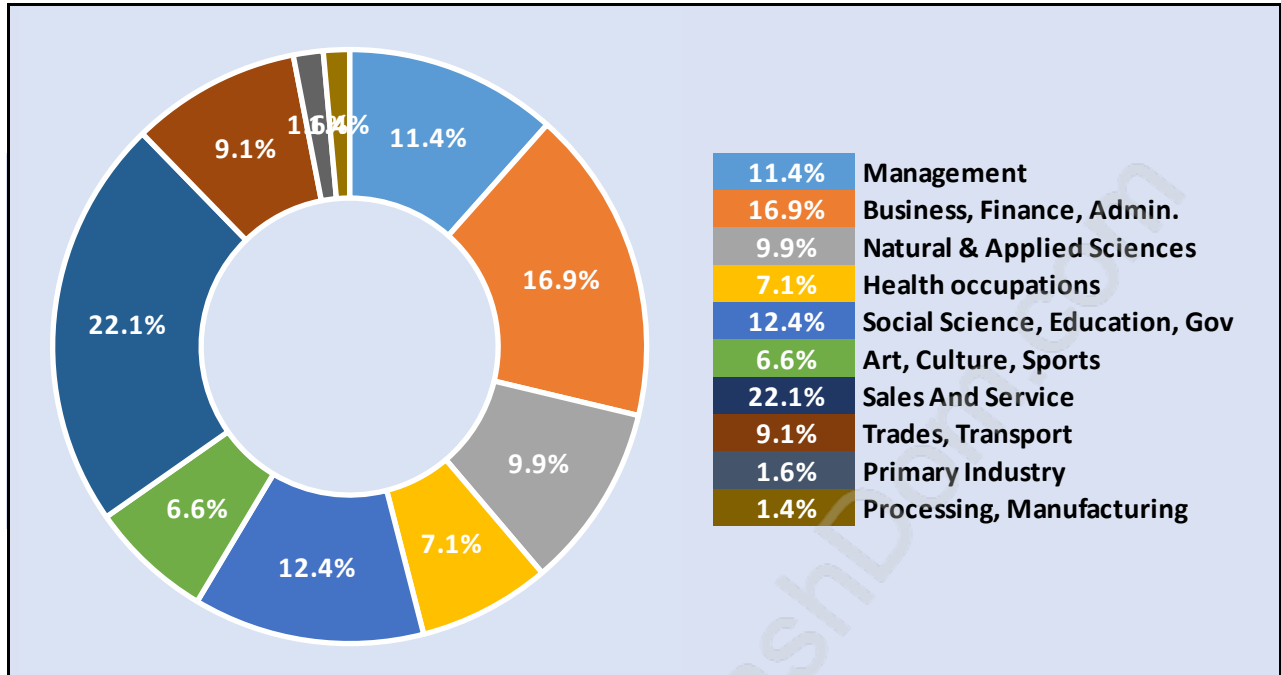

Labour Force by Occupation in Lower Lonsdale