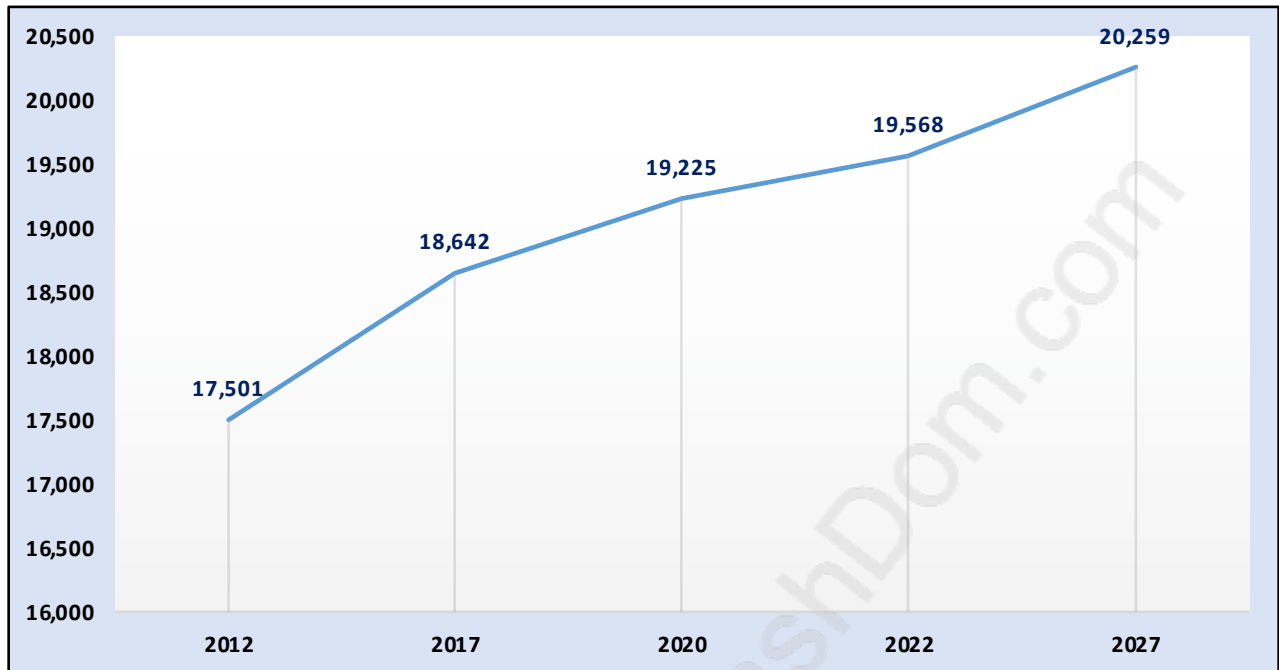

Lower Lonsdale

Population Trends in Lower Lonsdale

Population by Age in Lower Lonsdale

Population Age 15+ by Income Status in Lower Lonsdale

Total Population Age 15 - 16,606

Households by Income in Lower Lonsdale

Total Number of Households - 9,994 / Average Household Income - \$76,604

Families in Lower Lonsdale

Average Persons per Family - 2.6

Children at Home in Lower Lonsdale

Total Number of Children at Home - 3,548