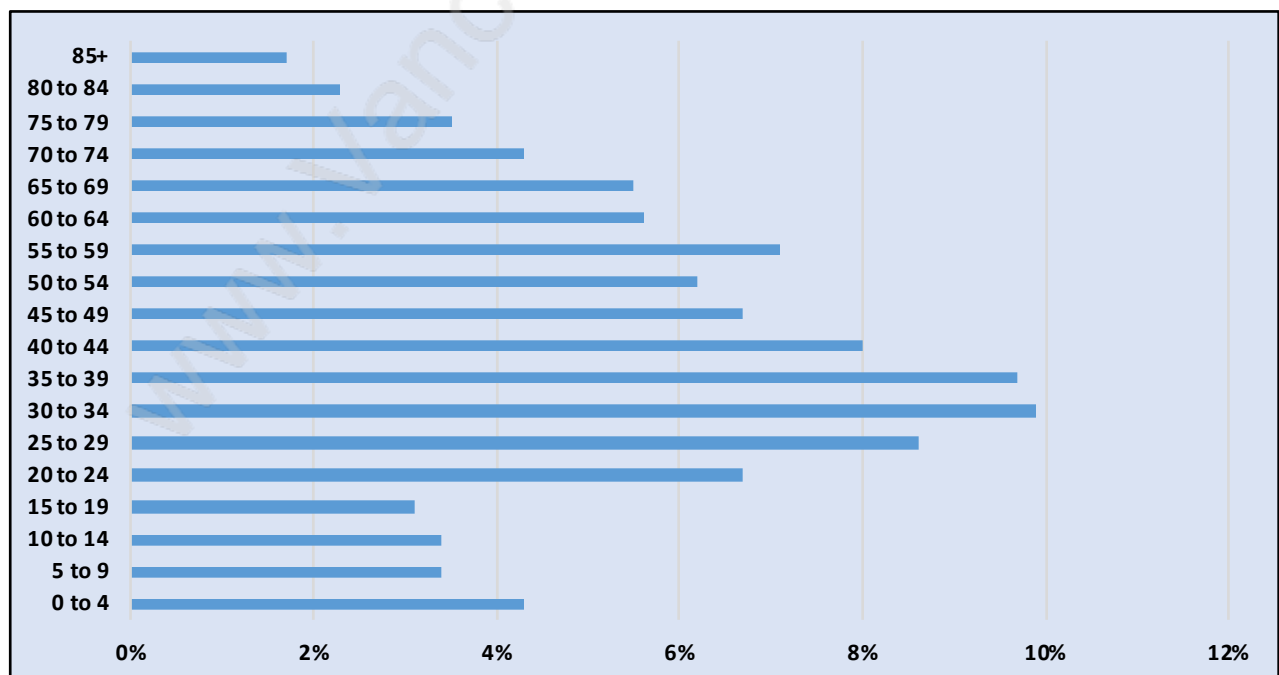

Lower Lonsdale

Population Trends in Lower Lonsdale

Population by Age in Lower Lonsdale

Population Age 15+ by Income Status in Lower Lonsdale

Total Population Age 15 - 16,606

Households by Income in Lower Lonsdale

Total Number of Households - 9,994 / Average Household Income - \$76,604

Families in Lower Lonsdale

Average Persons per Family - 2.6

Children at Home in Lower Lonsdale

Total Number of Children at Home - 3,548