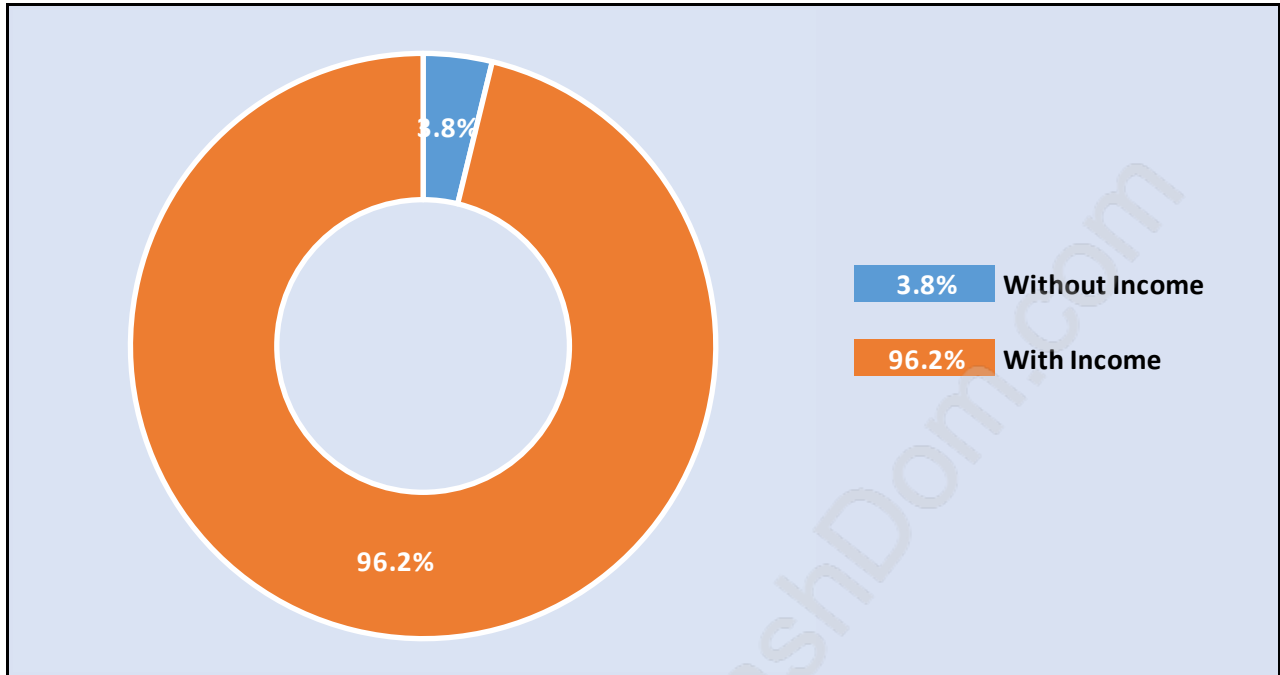

Lower Lonsdale

Population Trends in Lower Lonsdale

Population by Age in Lower Lonsdale

Population Age 15+ by Income Status in Lower Lonsdale

Total Population Age 15 - 16,606

Households by Income in Lower Lonsdale

Total Number of Households - 9,994 / Average Household Income - \$76,604

Families in Lower Lonsdale

Average Persons per Family - 2.6

Children at Home in Lower Lonsdale

Total Number of Children at Home - 3,548