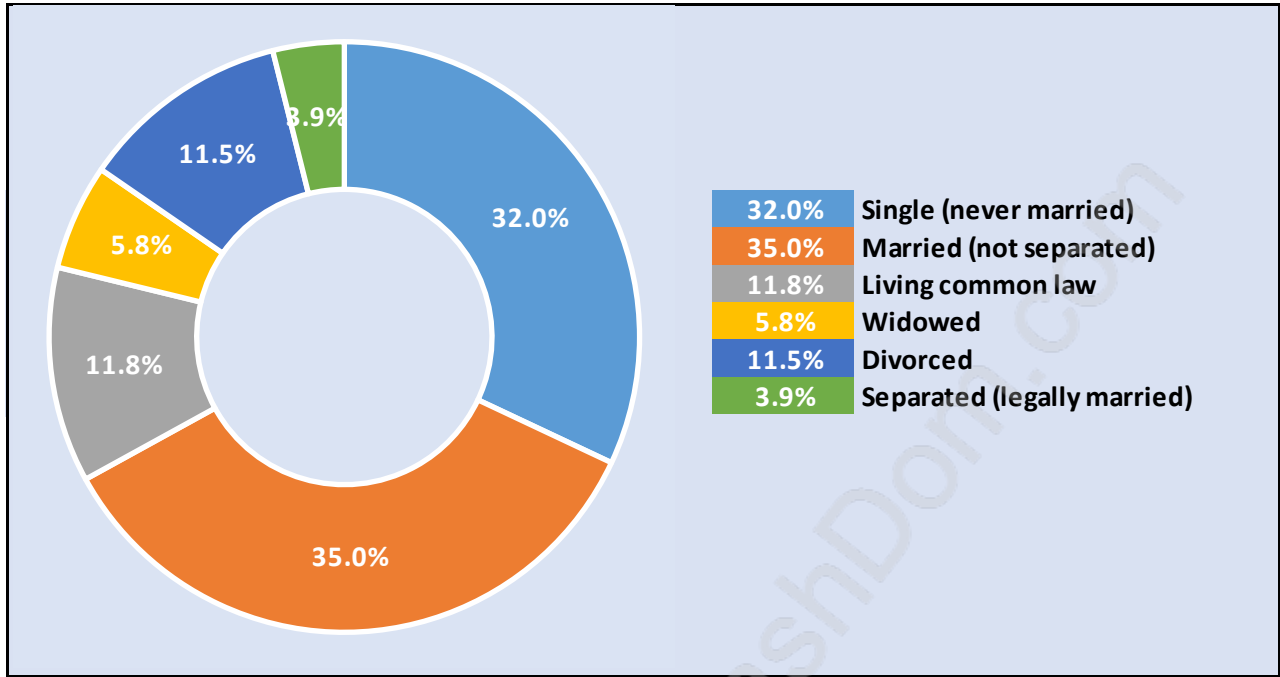

Lower Lonsdale

Population Trends in Lower Lonsdale

Population by Age in Lower Lonsdale

Population Age 15+ by Income Status in Lower Lonsdale

Total Population Age 15 - 16,606

Households by Income in Lower Lonsdale

Total Number of Households - 9,994 / Average Household Income - \$76,604

Families in Lower Lonsdale

Average Persons per Family - 2.6

Children at Home in Lower Lonsdale

Total Number of Children at Home - 3,548