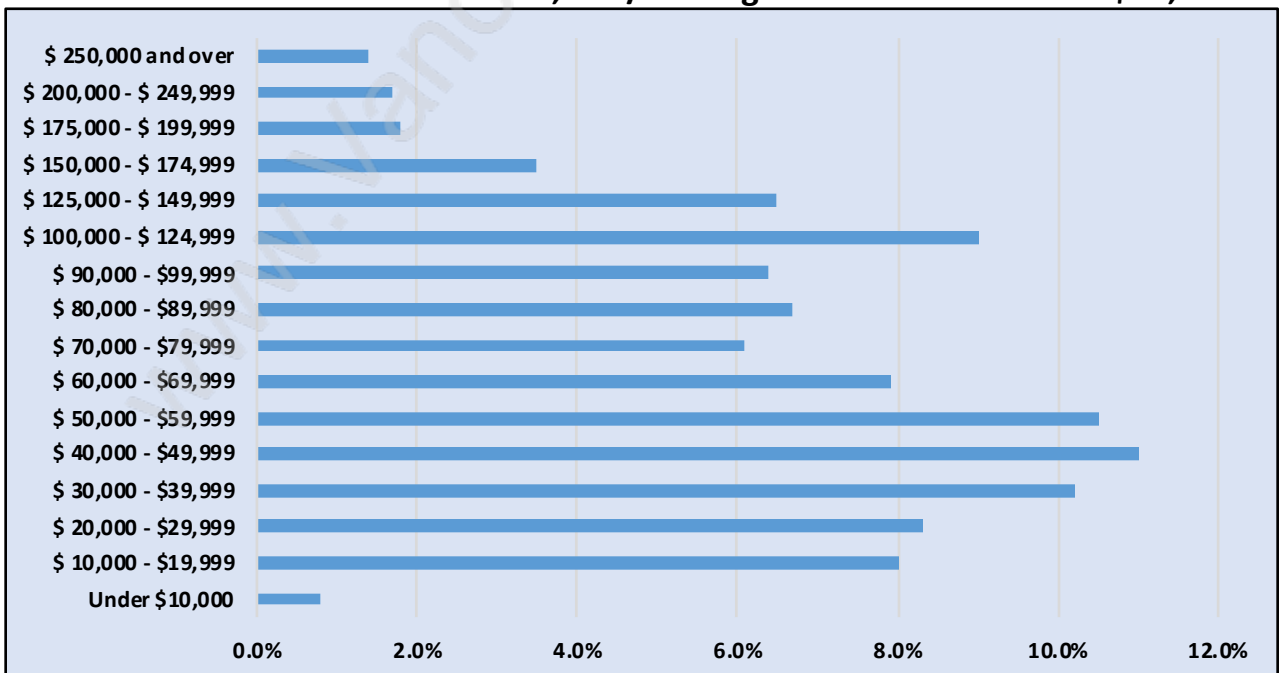

Lower Lonsdale

Population Trends in Lower Lonsdale

Population by Age in Lower Lonsdale

Population Age 15+ by Income Status in Lower Lonsdale

Total Population Age 15 - 16,606

Households by Income in Lower Lonsdale

Total Number of Households - 9,994 / Average Household Income - \$76,604

Families in Lower Lonsdale

Average Persons per Family - 2.6

Children at Home in Lower Lonsdale

Total Number of Children at Home - 3,548