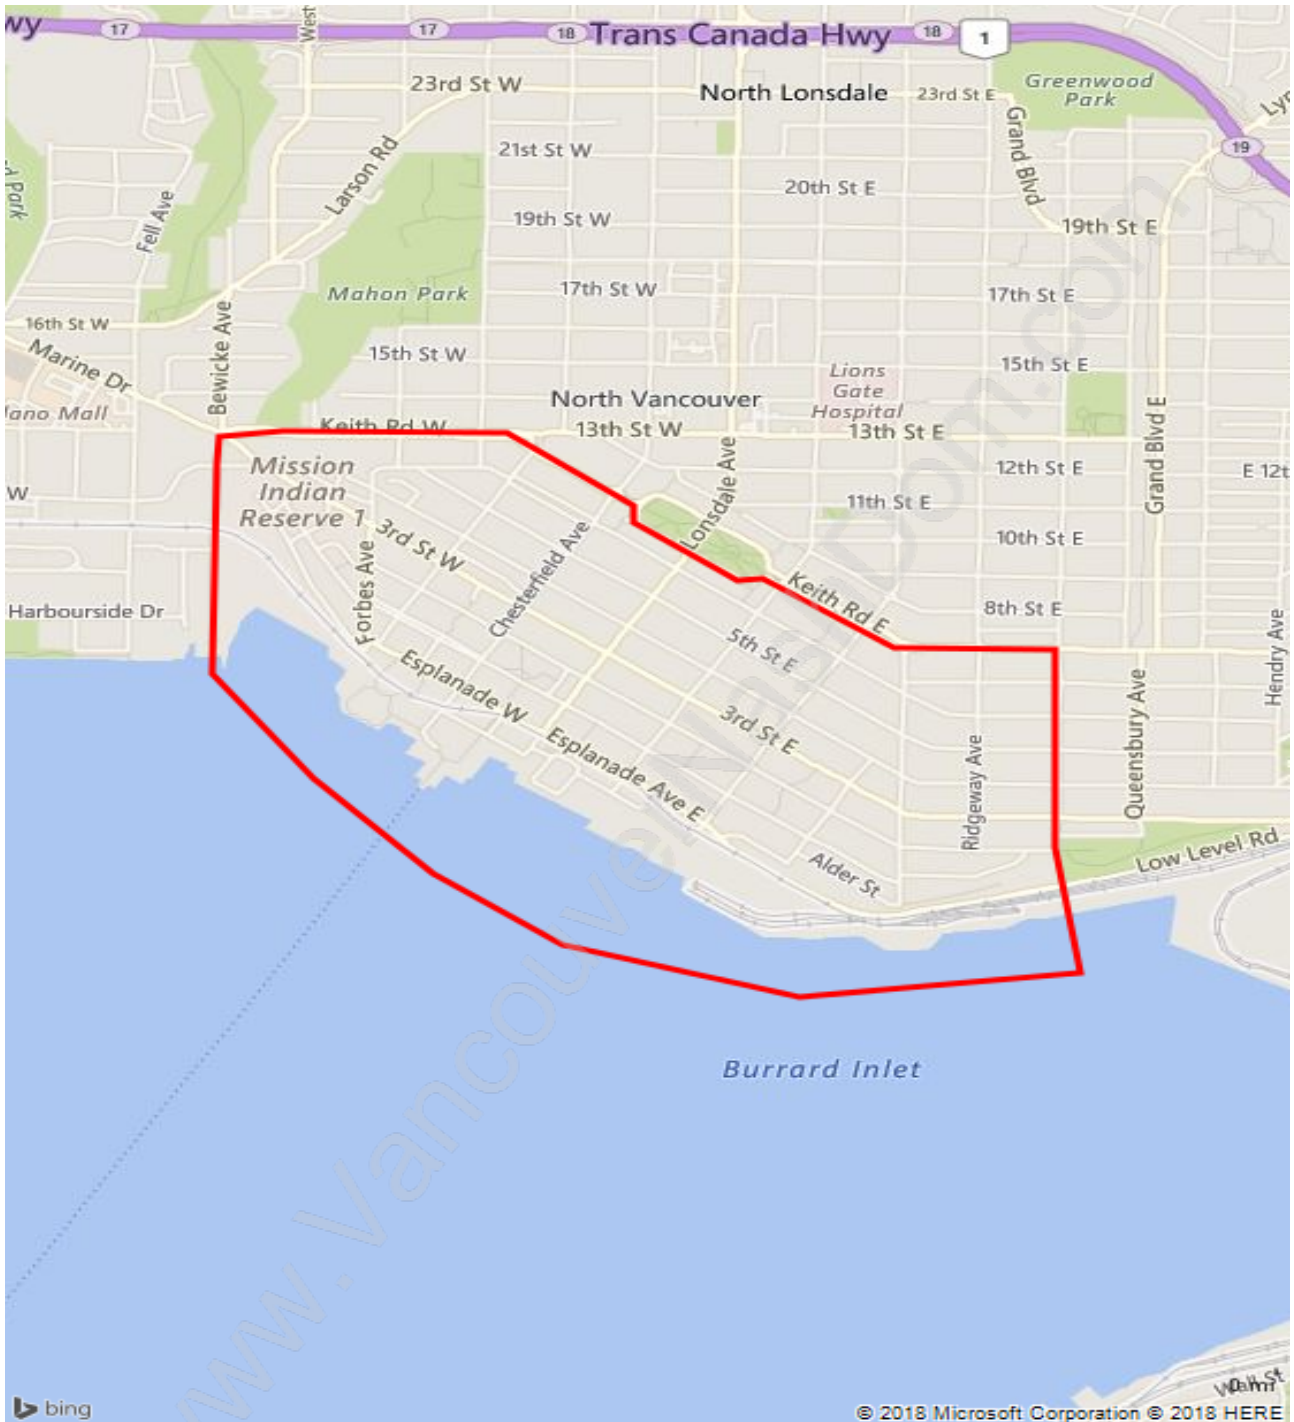

Lower Lonsdale

Population Trends in Lower Lonsdale

Population by Age in Lower Lonsdale

Population Age 15+ by Income Status in Lower Lonsdale

Total Population Age 15 - 16,606

Households by Income in Lower Lonsdale