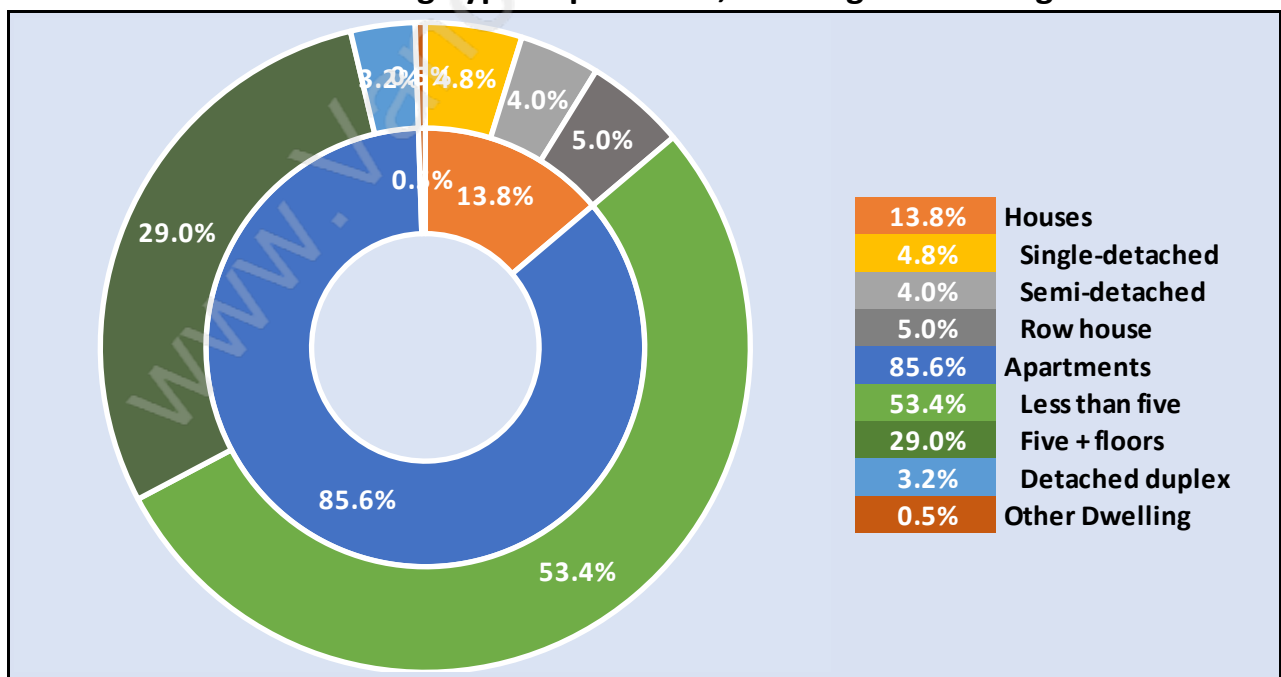

Family Structure in Lower Lonsdale

Total Number of Families - 4,707 / Average Persons per Family - 2.6

Households by Household Size in Lower Lonsdale

Total Number of Households - 9,994

Dwellings in Lower Lonsdale

Population Age 15+ in Lower Lonsdale

Labour Force by Occupation in Lower Lonsdale

Labour Force Participation in Lower Lonsdale

Travel To Work in (from) Lower Lonsdale

Occupied Dwellings by Structure Type in Lower Lonsdale

Dominant Bulding Type - Apartment, building low and high rise

Private Dwellings by Period of Construction in Lower Lonsdale

Dominant Period of Construction - 1961-1980

Population by Religion in Lower Lonsdale