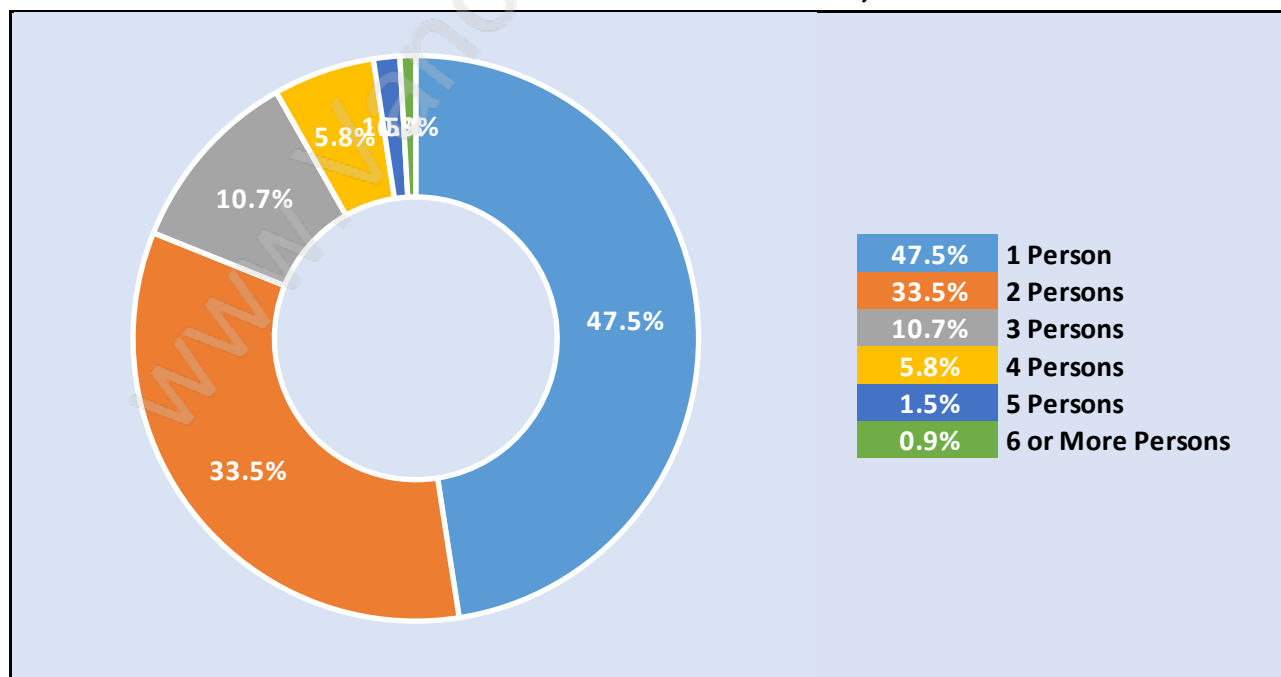

Lower Lonsdale

Population Trends in Lower Lonsdale

Population by Age in Lower Lonsdale

Population Age 15+ by Income Status in Lower Lonsdale

Total Population Age 15 - 16,606

Households by Income in Lower Lonsdale

Total Number of Households - 9,994 / Average Household Income - \$76,604

Families in Lower Lonsdale

Average Persons per Family - 2.6

Children at Home in Lower Lonsdale

Total Number of Children at Home - 3,548

Family Structure in Lower Lonsdale

Total Number of Families - 4,707 / Average Persons per Family - 2.6

Households by Household Size in Lower Lonsdale

Total Number of Households - 9,994

Dwellings in Lower Lonsdale