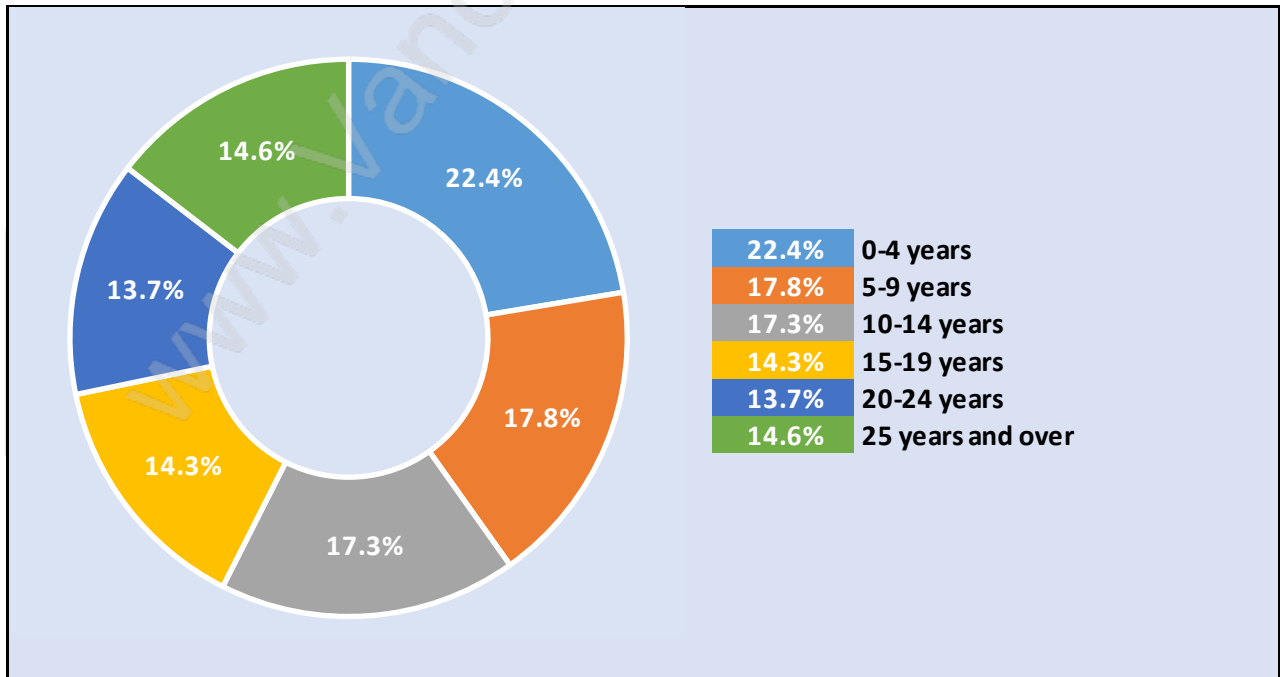

Lower Lonsdale

Population Trends in Lower Lonsdale

Population by Age in Lower Lonsdale

Population Age 15+ by Income Status in Lower Lonsdale

Total Population Age 15 - 16,606

Households by Income in Lower Lonsdale

Total Number of Households - 9,994 / Average Household Income - \$76,604

Families in Lower Lonsdale

Average Persons per Family - 2.6

Children at Home in Lower Lonsdale

Total Number of Children at Home - 3,548

Family Structure in Lower Lonsdale

Total Number of Families - 4,707 / Average Persons per Family - 2.6

Households by Household Size in Lower Lonsdale

Total Number of Households - 9,994

Dwellings in Lower Lonsdale