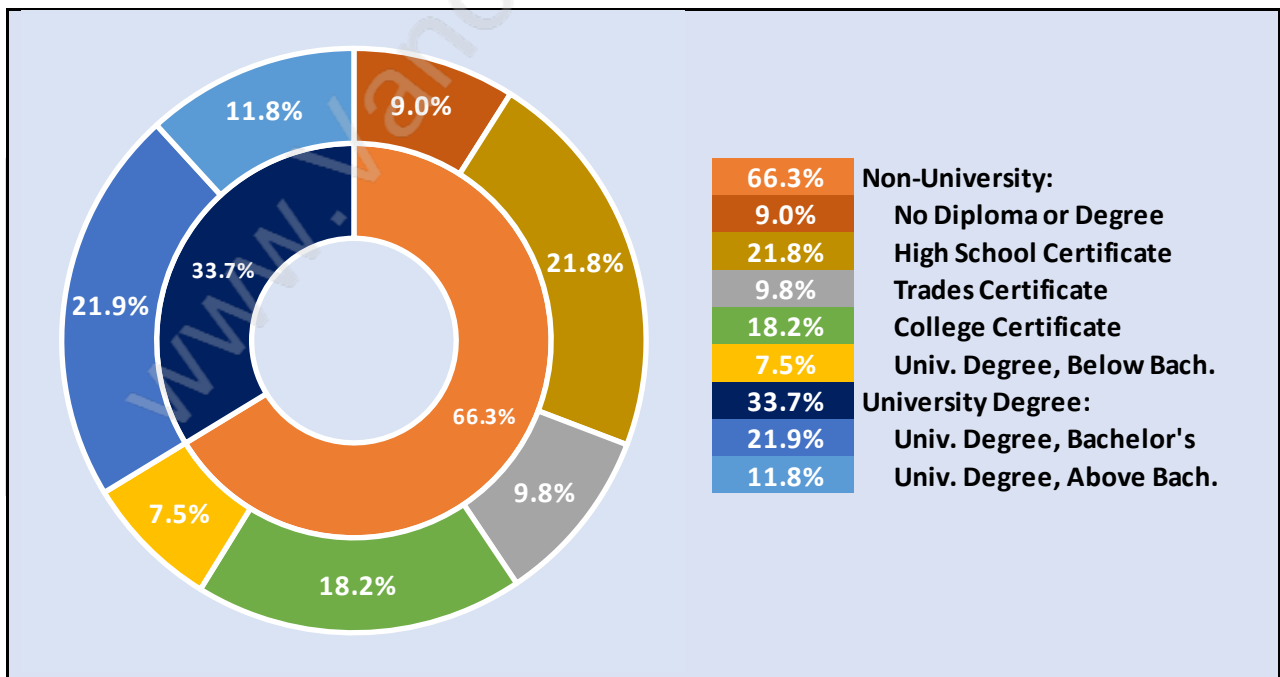

Lower Lonsdale

Population Trends in Lower Lonsdale

Population by Age in Lower Lonsdale

Population Age 15+ by Income Status in Lower Lonsdale

Total Population Age 15 - 16,606

Households by Income in Lower Lonsdale

Total Number of Households - 9,994 / Average Household Income - \$76,604

Families in Lower Lonsdale

Average Persons per Family - 2.6

Children at Home in Lower Lonsdale

Total Number of Children at Home - 3,548

Family Structure in Lower Lonsdale

Total Number of Families - 4,707 / Average Persons per Family - 2.6

Households by Household Size in Lower Lonsdale

Total Number of Households - 9,994

Dwellings in Lower Lonsdale

Population Age 15+ in Lower Lonsdale

Labour Force by Occupation in Lower Lonsdale

Labour Force Participation in Lower Lonsdale

Travel To Work in (from) Lower Lonsdale

Occupied Dwellings by Structure Type in Lower Lonsdale