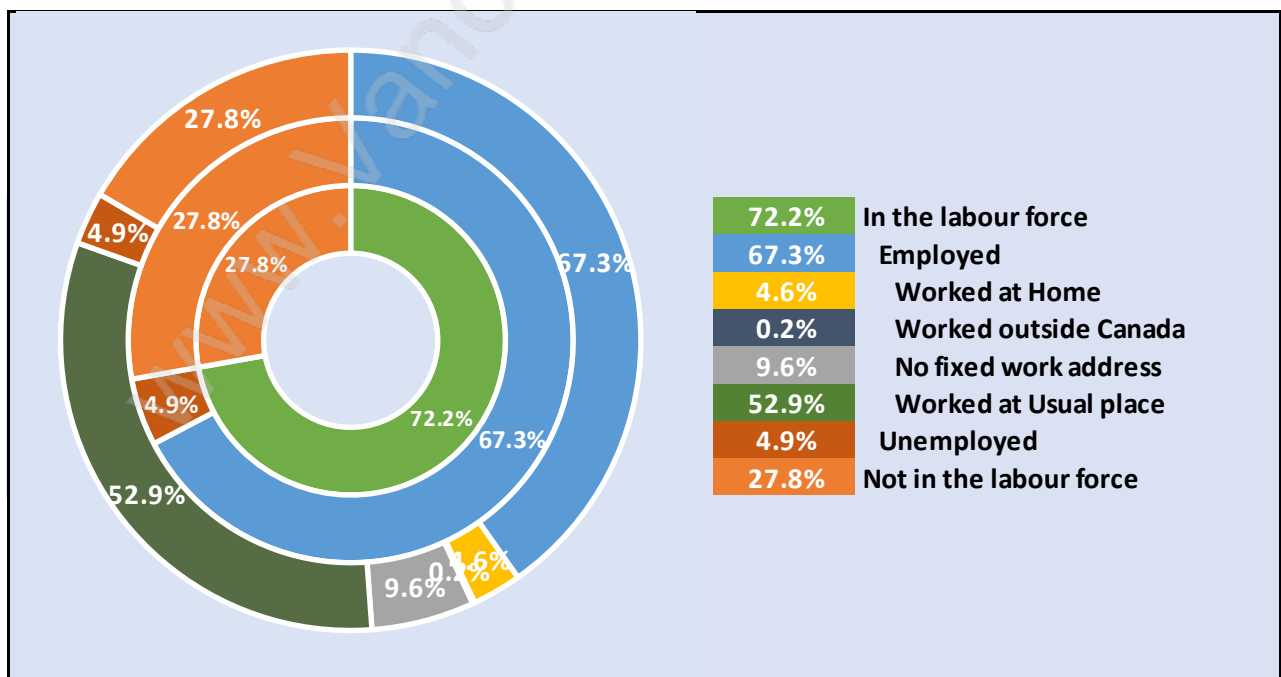

Total Number of Households - 9,994 / Average Household Income - \$76,604

Families in Lower Lonsdale

Average Persons per Family - 2.6

Children at Home in Lower Lonsdale

Total Number of Children at Home - 3,548

Family Structure in Lower Lonsdale

Total Number of Families - 4,707 / Average Persons per Family - 2.6

Households by Household Size in Lower Lonsdale

Total Number of Households - 9,994

Dwellings in Lower Lonsdale

Population Age 15+ in Lower Lonsdale

Labour Force by Occupation in Lower Lonsdale

Labour Force Participation in Lower Lonsdale

Travel To Work in (from) Lower Lonsdale

Occupied Dwellings by Structure Type in Lower Lonsdale