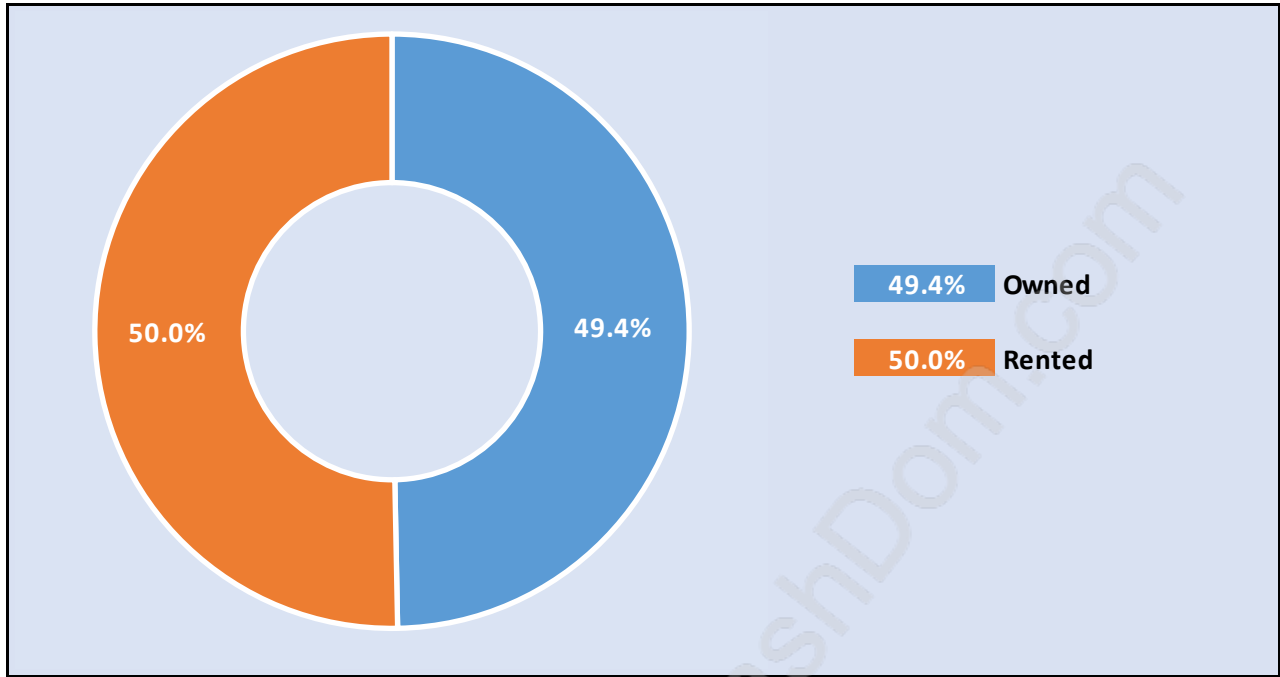

Family Structure in Lower Lonsdale

Total Number of Families - 4,707 / Average Persons per Family - 2.6

Households by Household Size in Lower Lonsdale

Total Number of Households - 9,994

Dwellings in Lower Lonsdale