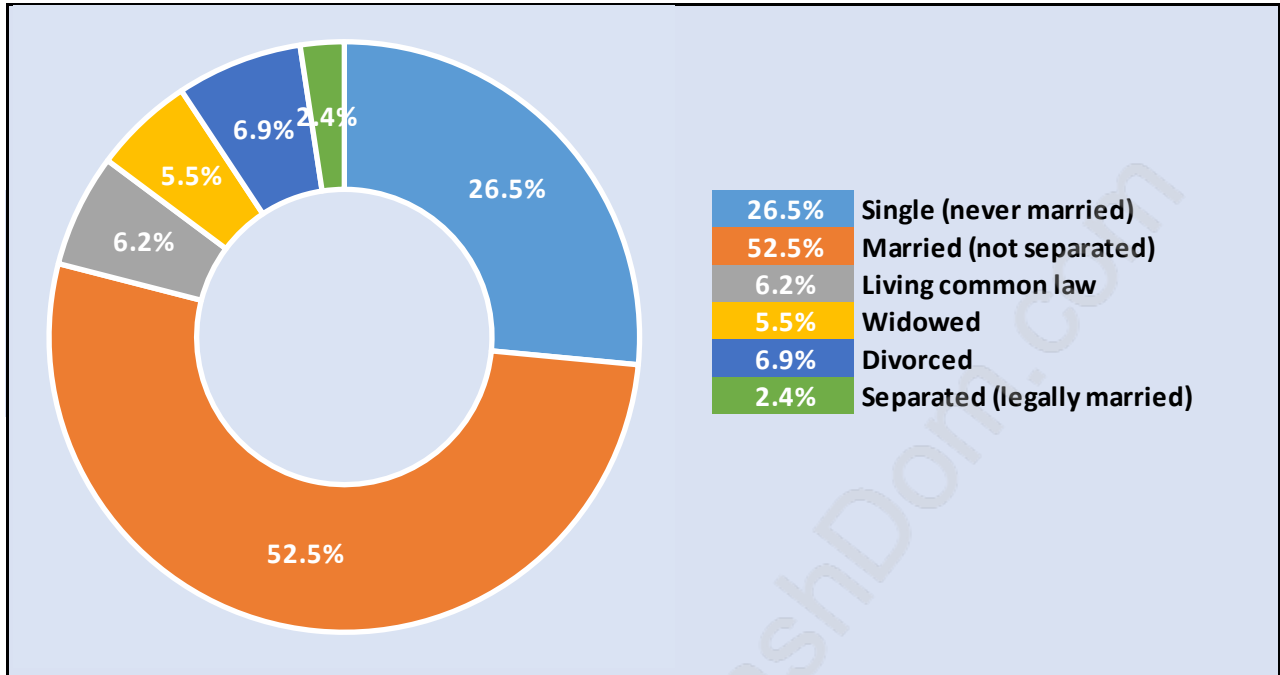

Families in Lynn Valley

Average Persons per Family - 3