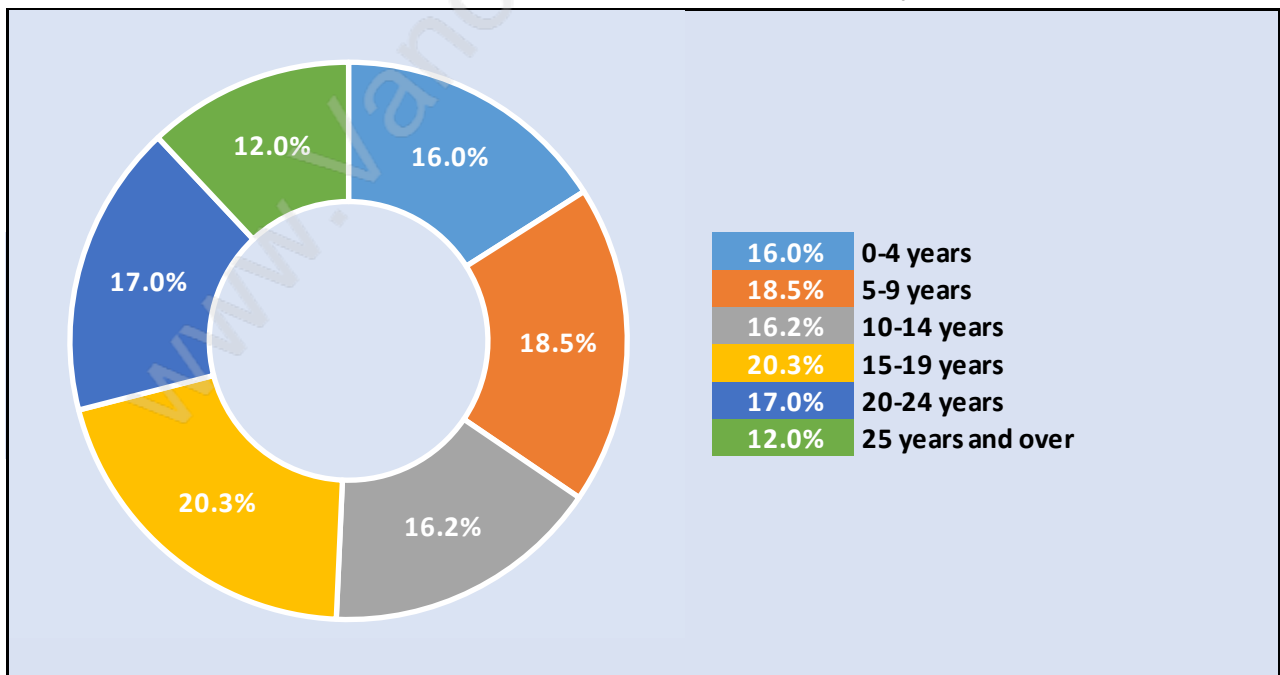

Children at Home in Lynn Valley

Total Number of Children at Home - 5,736