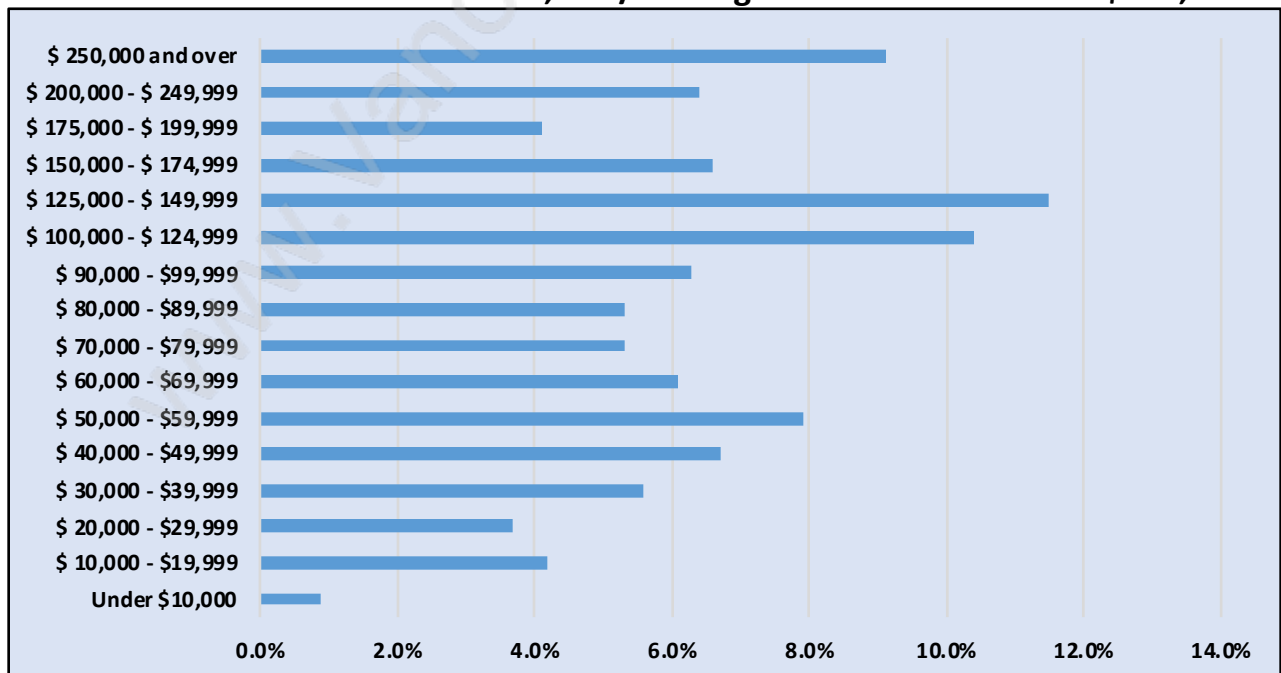

Households by Income in Lynn Valley

Total Number of Households - 6,451 / Average Household Income - $125,472