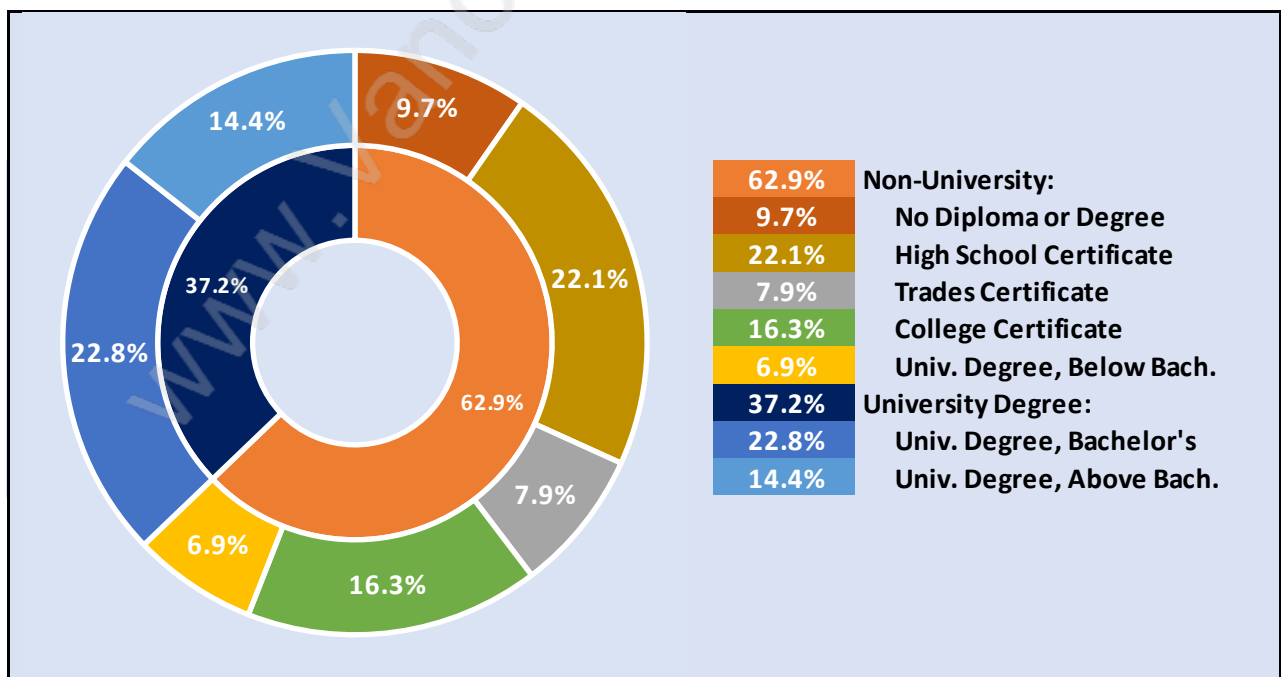

Population Age 15+ in Lynn Valley