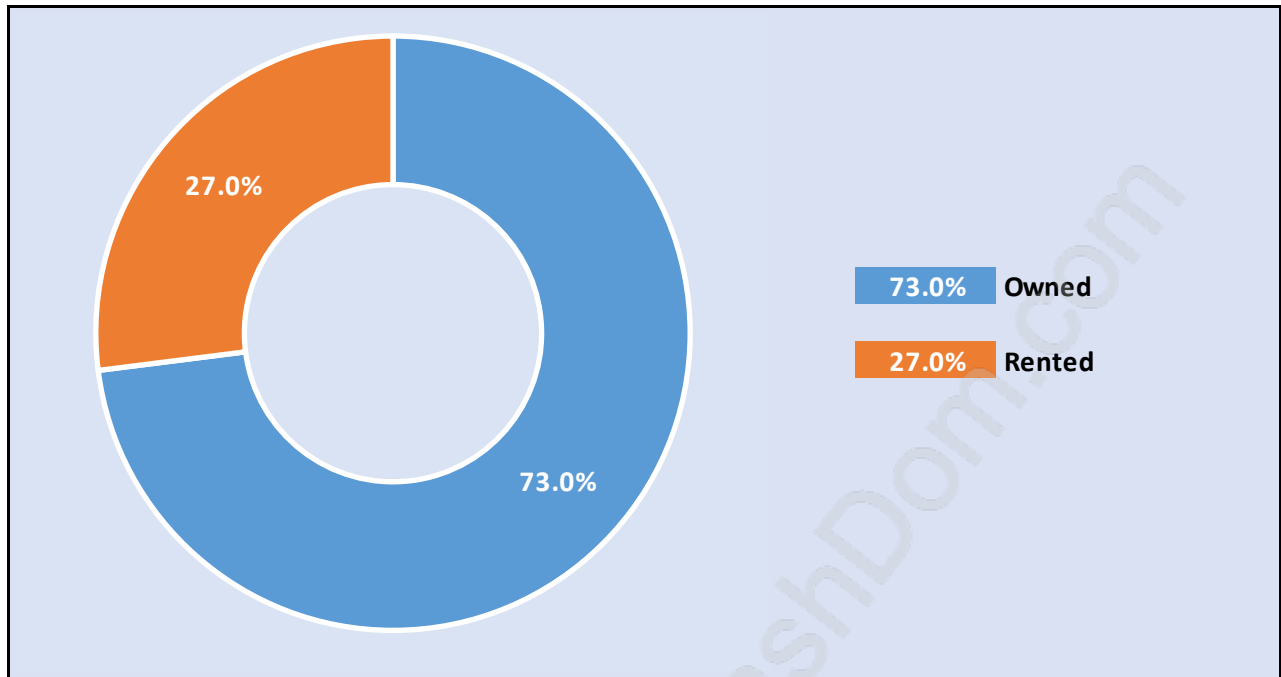

Dwellings in Lynn Valley