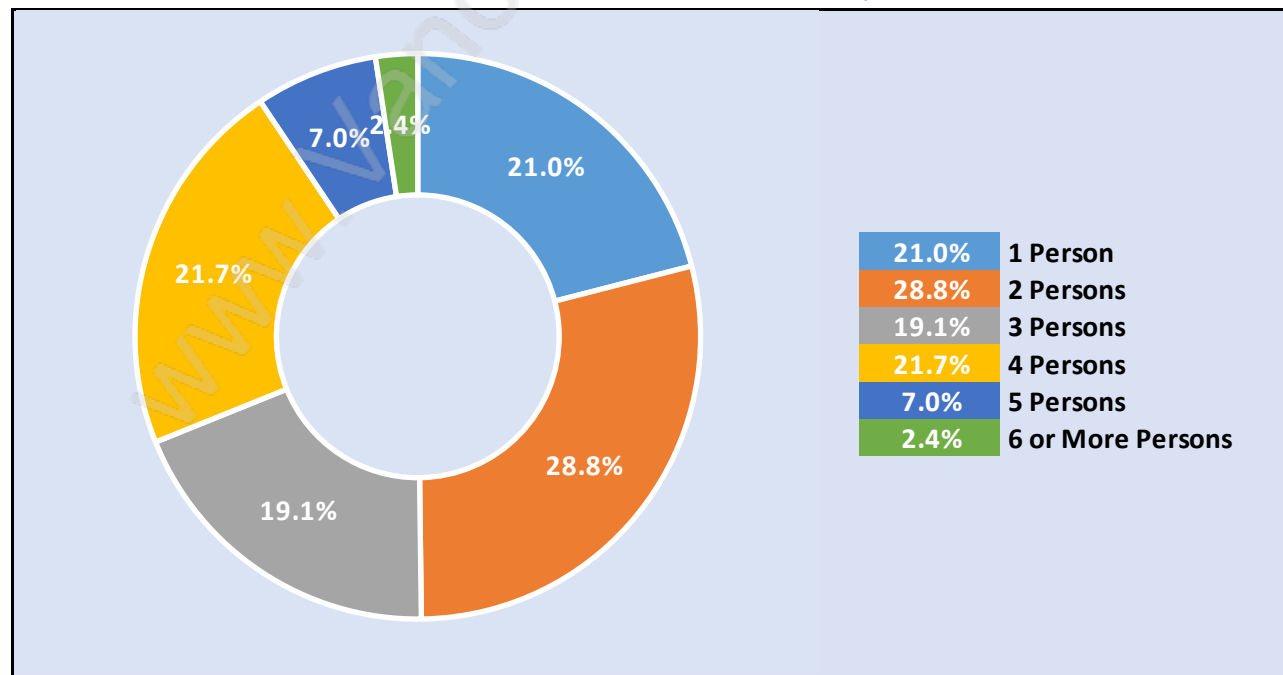

Households by Household Size in Lynn Valley

Total Number of Households - 6,451