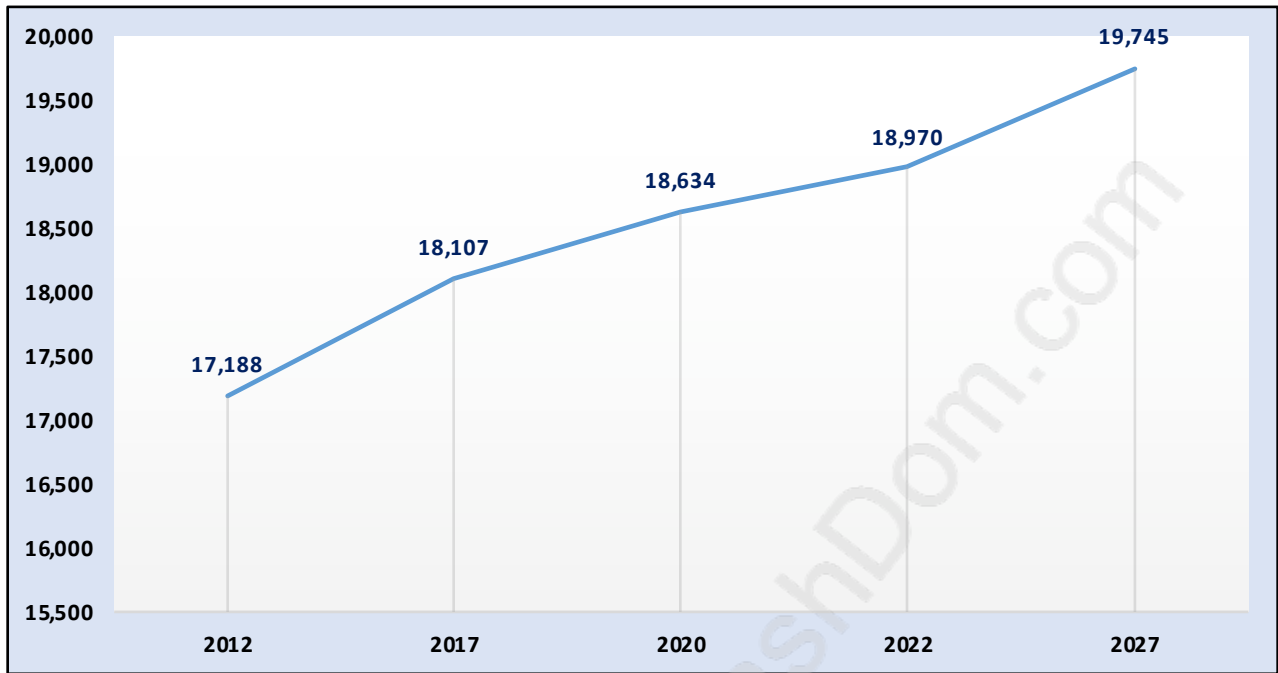

# Lynn Valley

## Population Trends in Lynn Valley

## Population by Age in Lynn Valley

## Population Age 15+ by Income Status in Lynn Valley

Total Population Age 15 - 14,860