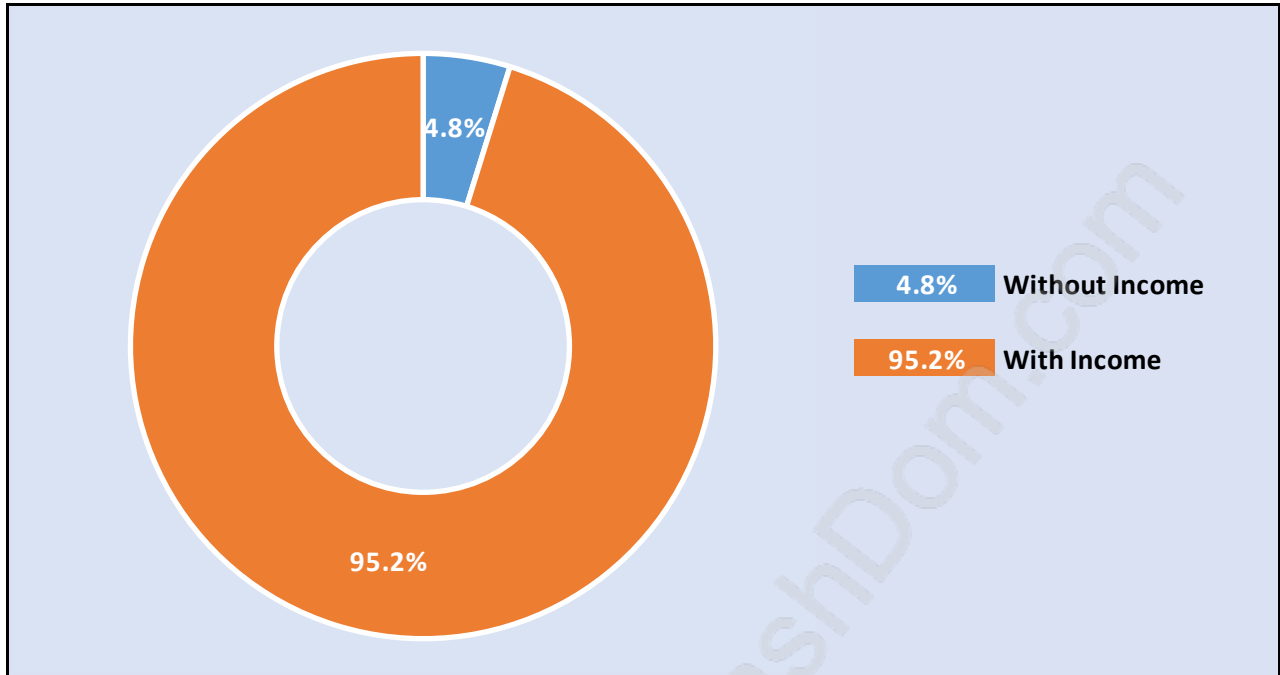

## Population Trends in Lynn Valley

## Population by Age in Lynn Valley

## Population Age 15+ by Income Status in Lynn Valley

Total Population Age 15 - 14,860