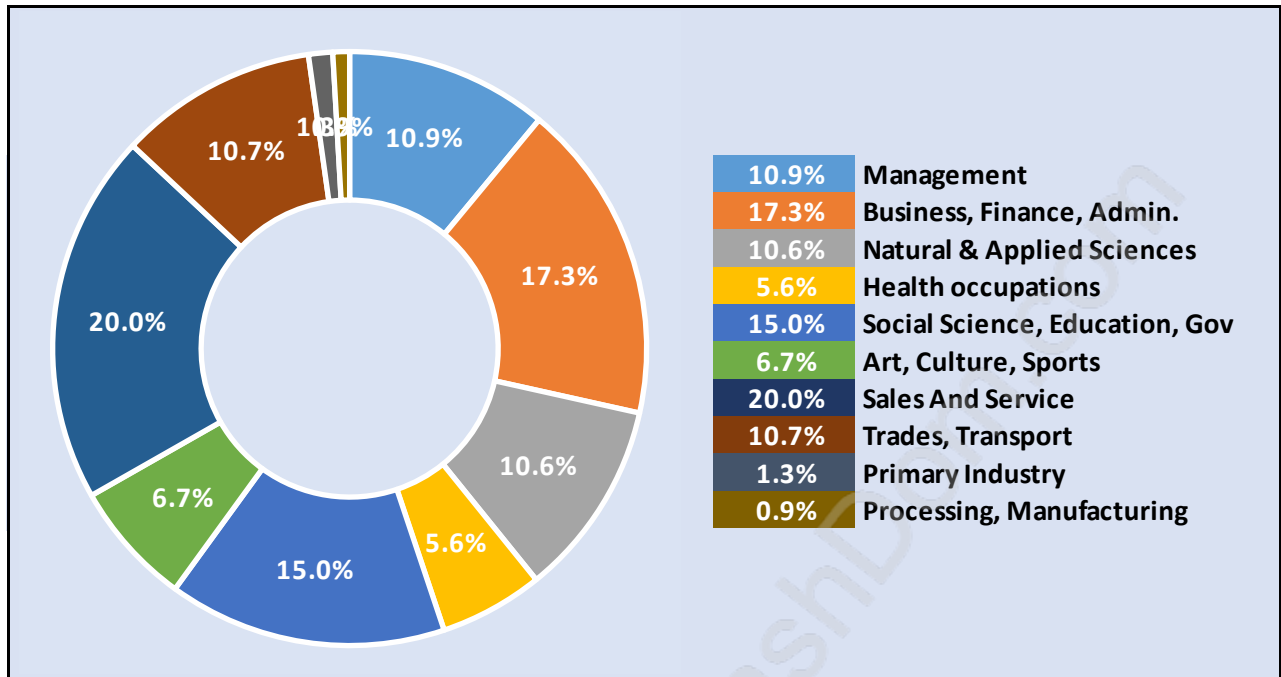

Labour Force by Occupation in Lynn Valley