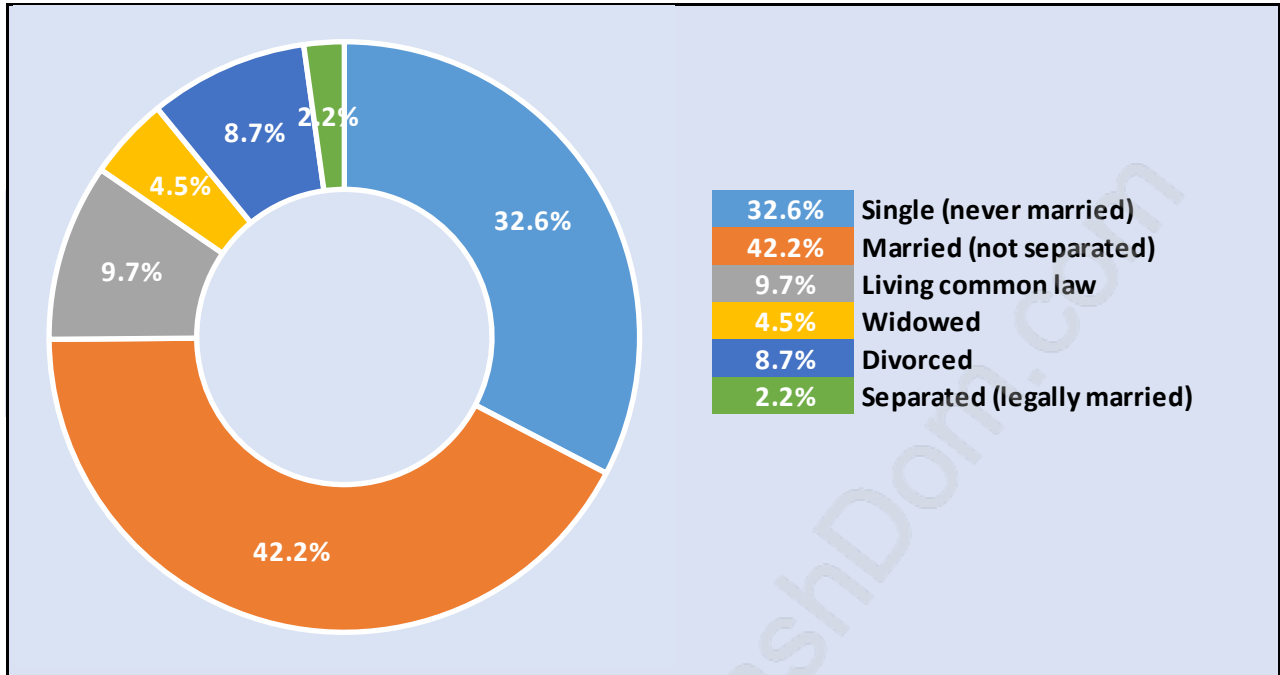

Lynnmour

July 2018

Population Trends in Lynnmour

Population by Age in Lynnmour

Population Age 15+ by Income Status in Lynnmour

Total Population Age 15 - 3,503

Households by Income in Lynnmour

Total Number of Households - 1,656 / Average Household Income - \$99,435

Families in Lynnmour

Average Persons per Family - 3

Children at Home in Lynnmour

Total Number of Children at Home - 1,275

Family Structure in Lynnmour

Total Number of Families - 1,148 / Average Persons per Family - 3.