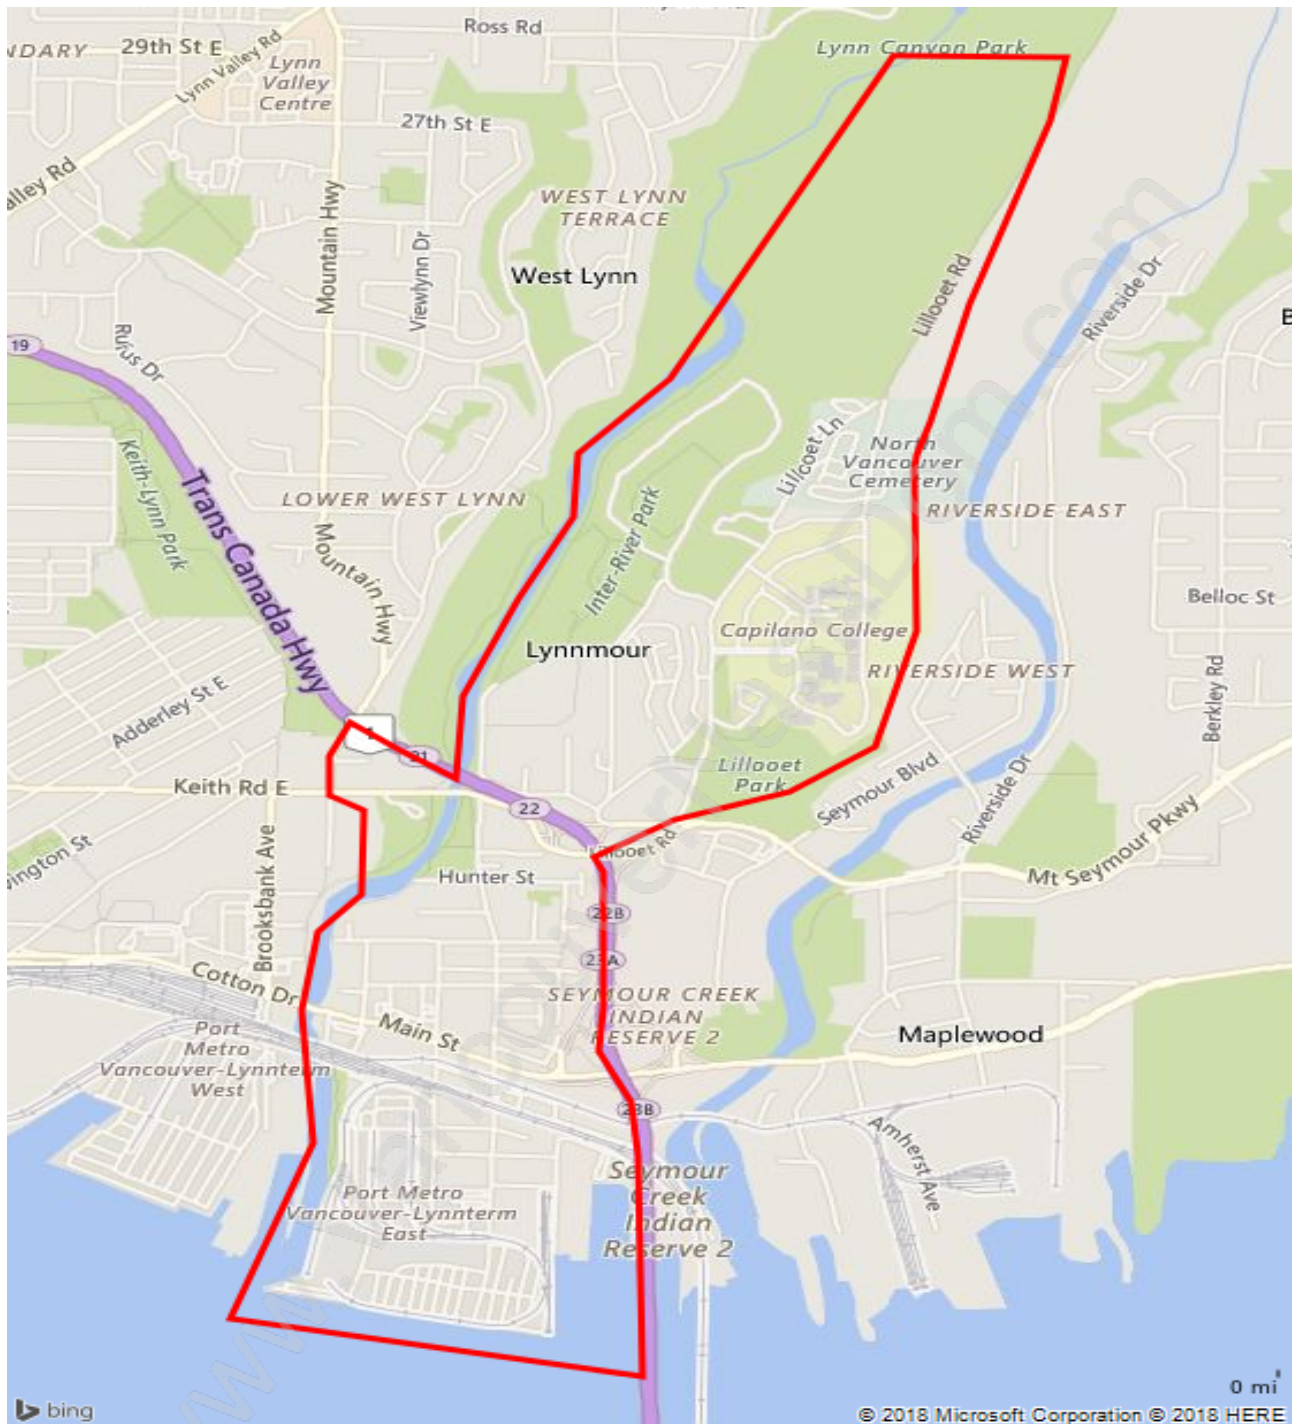

Lynnmour

July 2018

Population Trends in Lynnmour

Population by Age in Lynnmour

Population Age 15+ by Income Status in Lynnmour

Total Population Age 15 - 3,503

Households by Income in Lynnmour

Total Number of Households - 1,656 / Average Household Income - \$99,435

Families in Lynnmour

Average Persons per Family - 3

Children at Home in Lynnmour

Total Number of Children at Home - 1,275

Family Structure in Lynnmour

Total Number of Families - 1,148 / Average Persons per Family - 3.