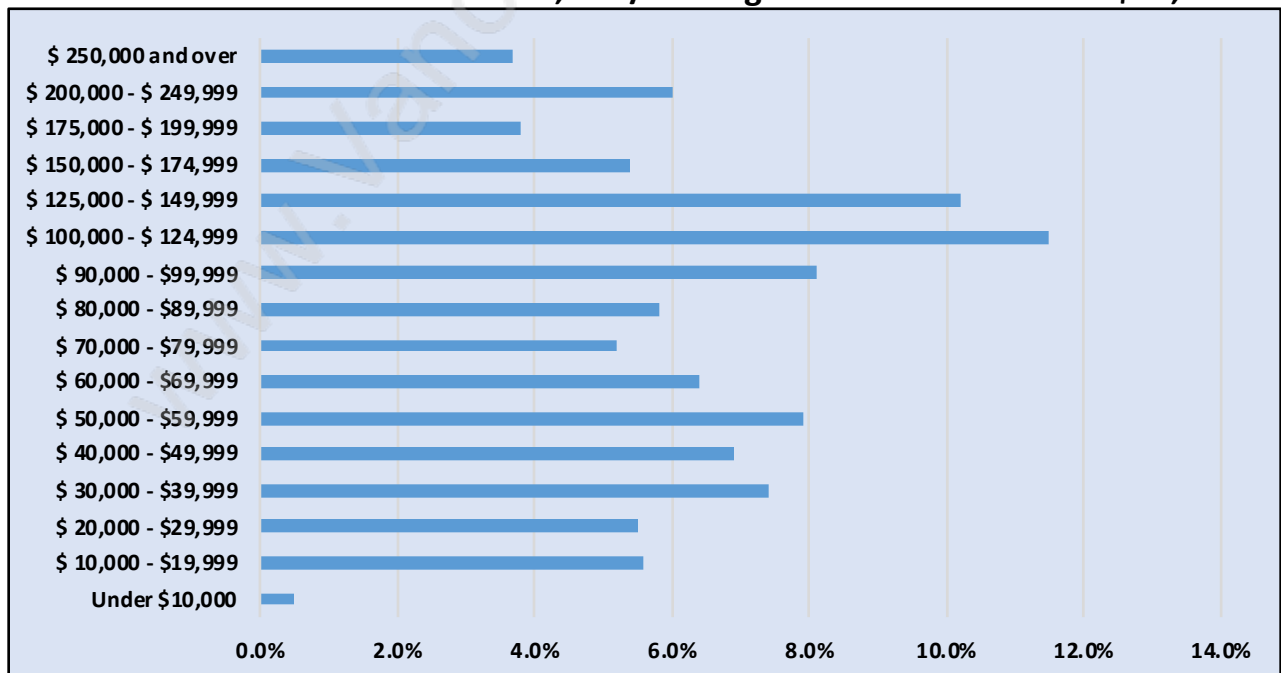

Lynnmour

July 2018

Population Trends in Lynnmour

Population by Age in Lynnmour

Population Age 15+ by Income Status in Lynnmour

Total Population Age 15 - 3,503

Households by Income in Lynnmour

Total Number of Households - 1,656 / Average Household Income - \$99,435

Families in Lynnmour

Average Persons per Family - 3

Children at Home in Lynnmour

Total Number of Children at Home - 1,275

Family Structure in Lynnmour

Total Number of Families - 1,148 / Average Persons per Family - 3.