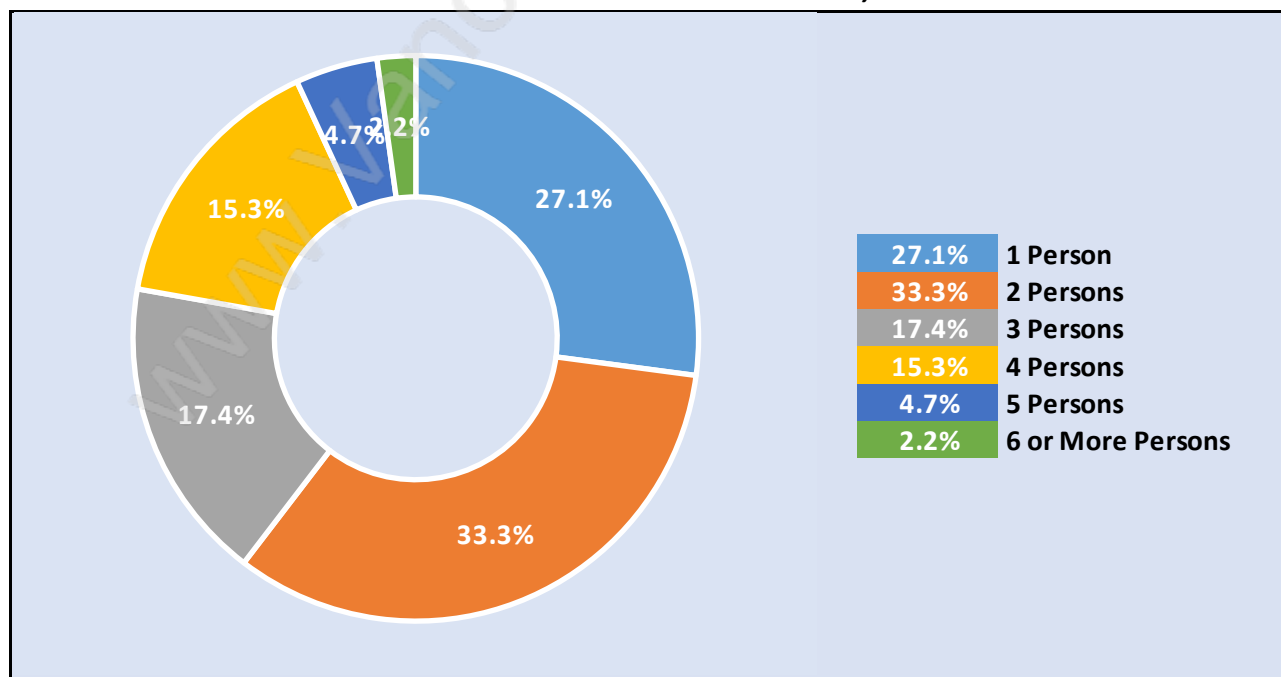

Lynnmour

July 2018

Population Trends in Lynnmour

Population by Age in Lynnmour

Population Age 15+ by Income Status in Lynnmour

Total Population Age 15 - 3,503

Households by Income in Lynnmour

Total Number of Households - 1,656 / Average Household Income - \$99,435

Families in Lynnmour

Average Persons per Family - 3

Children at Home in Lynnmour

Total Number of Children at Home - 1,275

Family Structure in Lynnmour

Total Number of Families - 1,148 / Average Persons per Family - 3.

Households by Household Size in Lynnmour

Total Number of Households - 1,656

Dwellings in Lynnmour

Population Age 15+ in Lynnmour

Labour Force by Occupation in Lynnmour

Labour Force Participation in Lynnmour