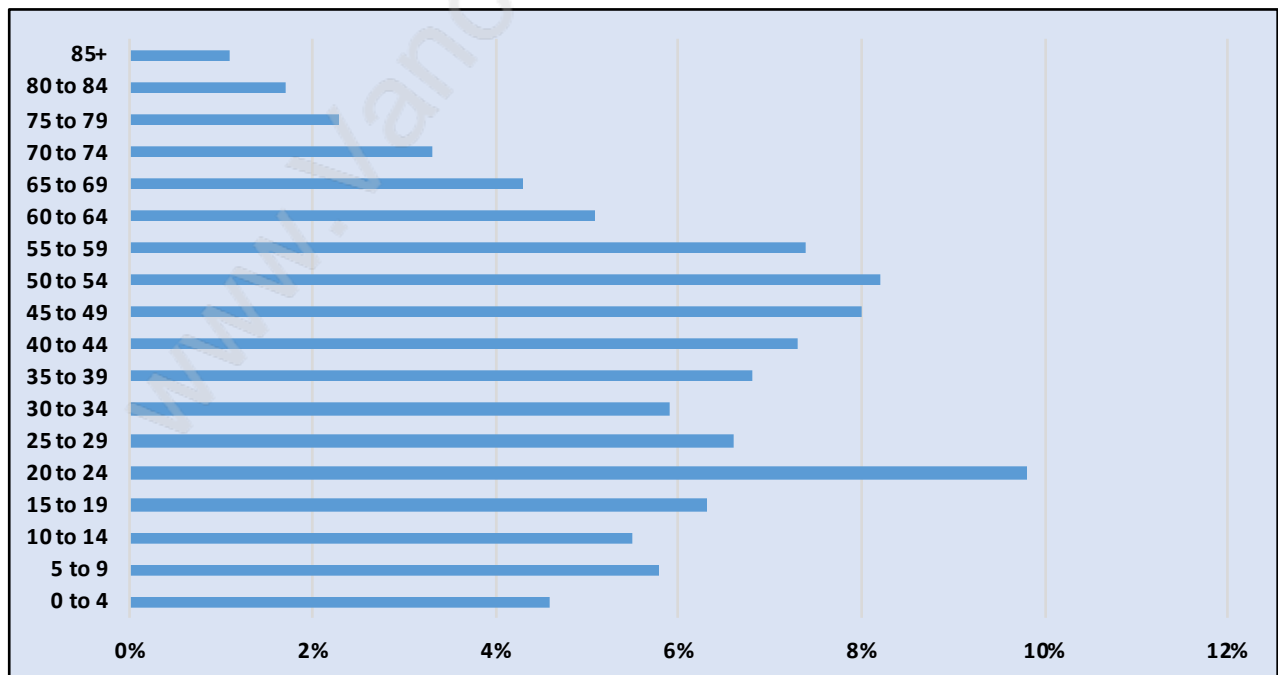

Lynnmour

July 2018

Population Trends in Lynnmour

Population by Age in Lynnmour

Population Age 15+ by Income Status in Lynnmour

Total Population Age 15 - 3,503

Households by Income in Lynnmour

Total Number of Households - 1,656 / Average Household Income - \$99,435

Families in Lynnmour

Average Persons per Family - 3

Children at Home in Lynnmour

Total Number of Children at Home - 1,275

Family Structure in Lynnmour

Total Number of Families - 1,148 / Average Persons per Family - 3.