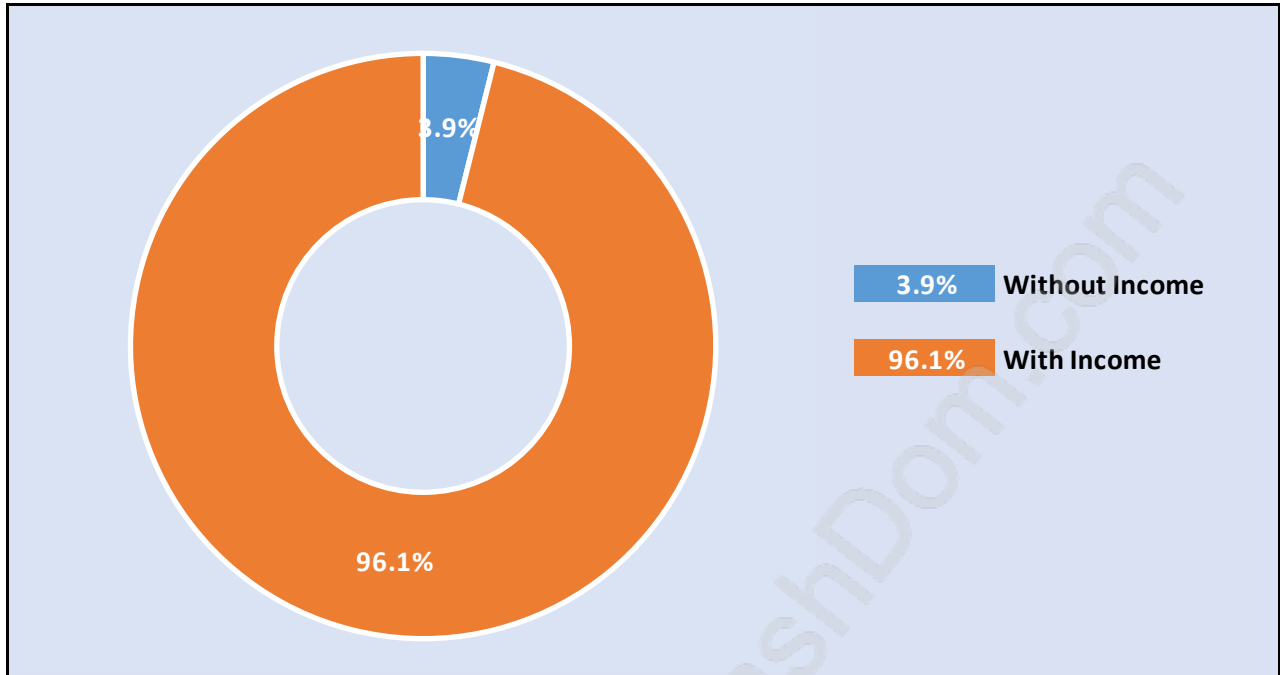

Lynnmour

July 2018

Population Trends in Lynnmour

Population by Age in Lynnmour

Population Age 15+ by Income Status in Lynnmour

Total Population Age 15 - 3,503

Households by Income in Lynnmour

Total Number of Households - 1,656 / Average Household Income - \$99,435

Families in Lynnmour

Average Persons per Family - 3

Children at Home in Lynnmour

Total Number of Children at Home - 1,275

Family Structure in Lynnmour

Total Number of Families - 1,148 / Average Persons per Family - 3.