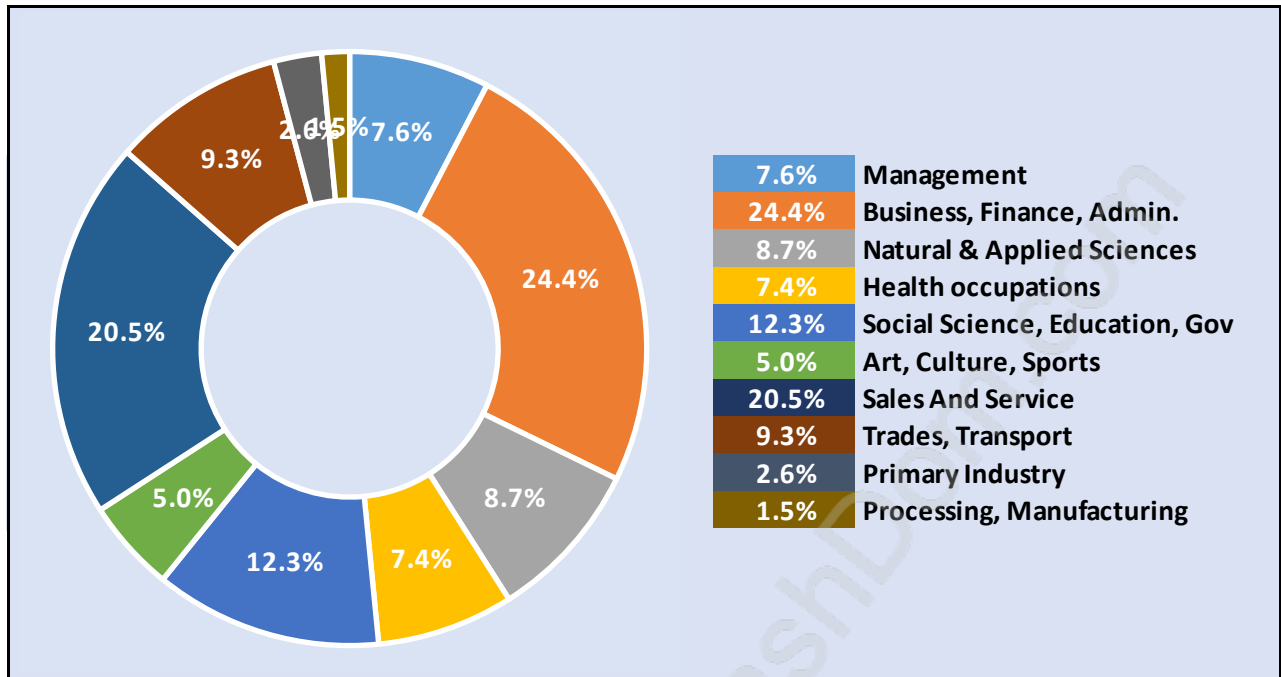

Households by Household Size in Lynnmour

Total Number of Households - 1,656

Dwellings in Lynnmour

Population Age 15+ in Lynnmour

Labour Force by Occupation in Lynnmour

Labour Force Participation in Lynnmour