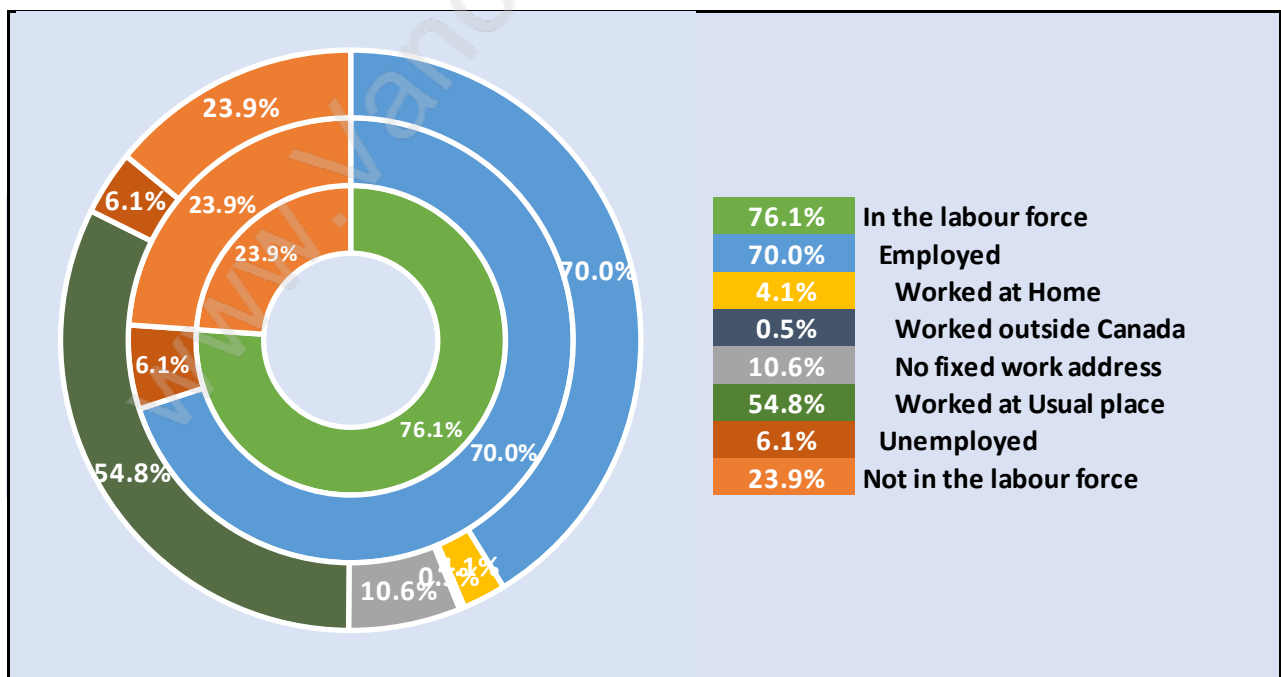

Households by Household Size in Lynnmour

Total Number of Households - 1,656

Dwellings in Lynnmour

Population Age 15+ in Lynnmour

Labour Force by Occupation in Lynnmour

Labour Force Participation in Lynnmour