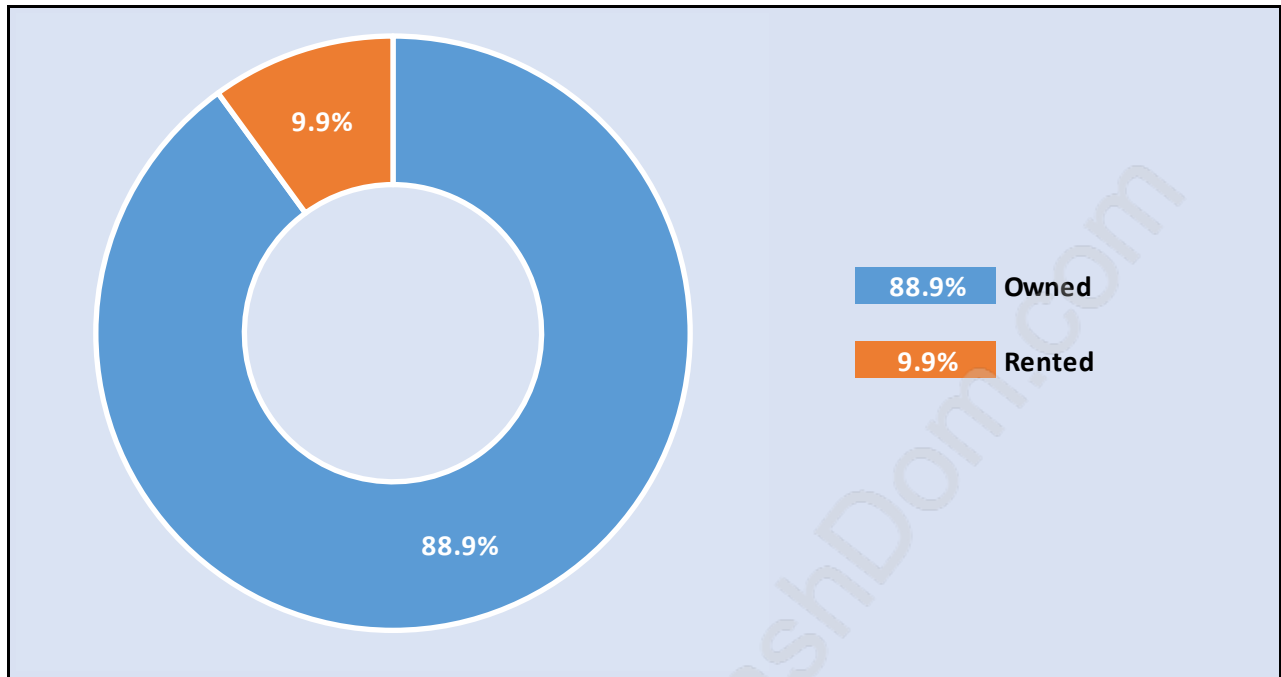

Dwellings in Lynnmour