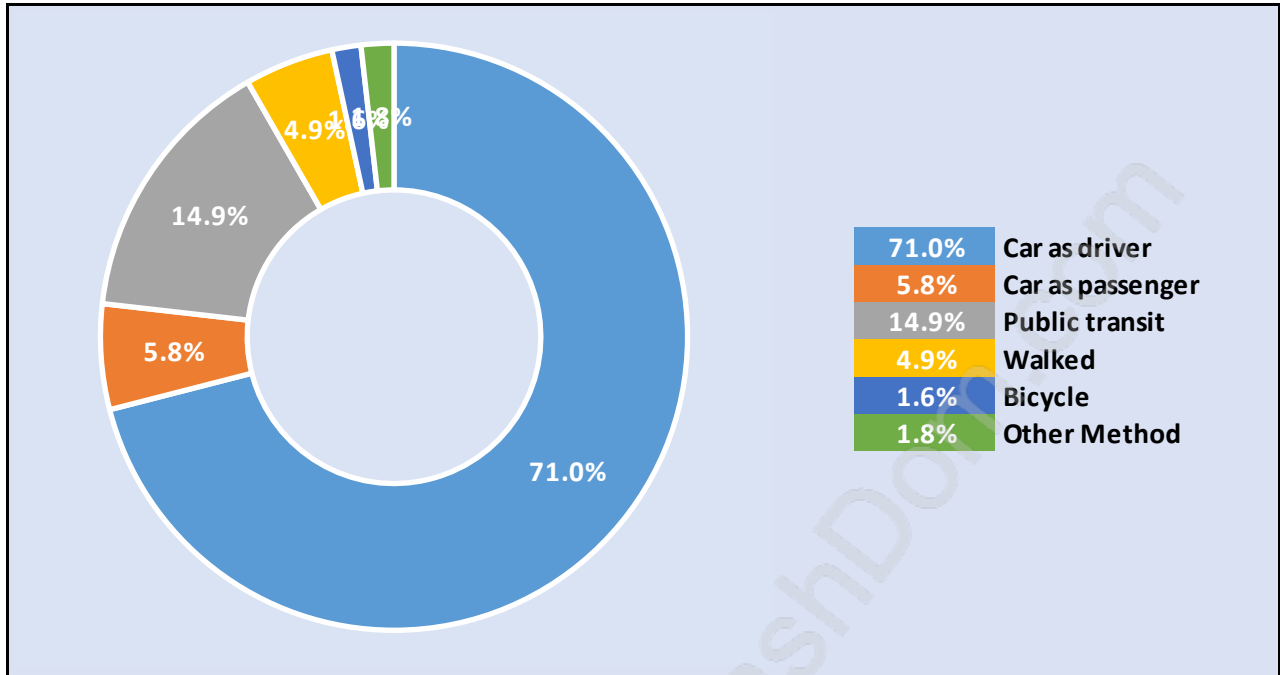

Travel To Work in (from) Lynnmour