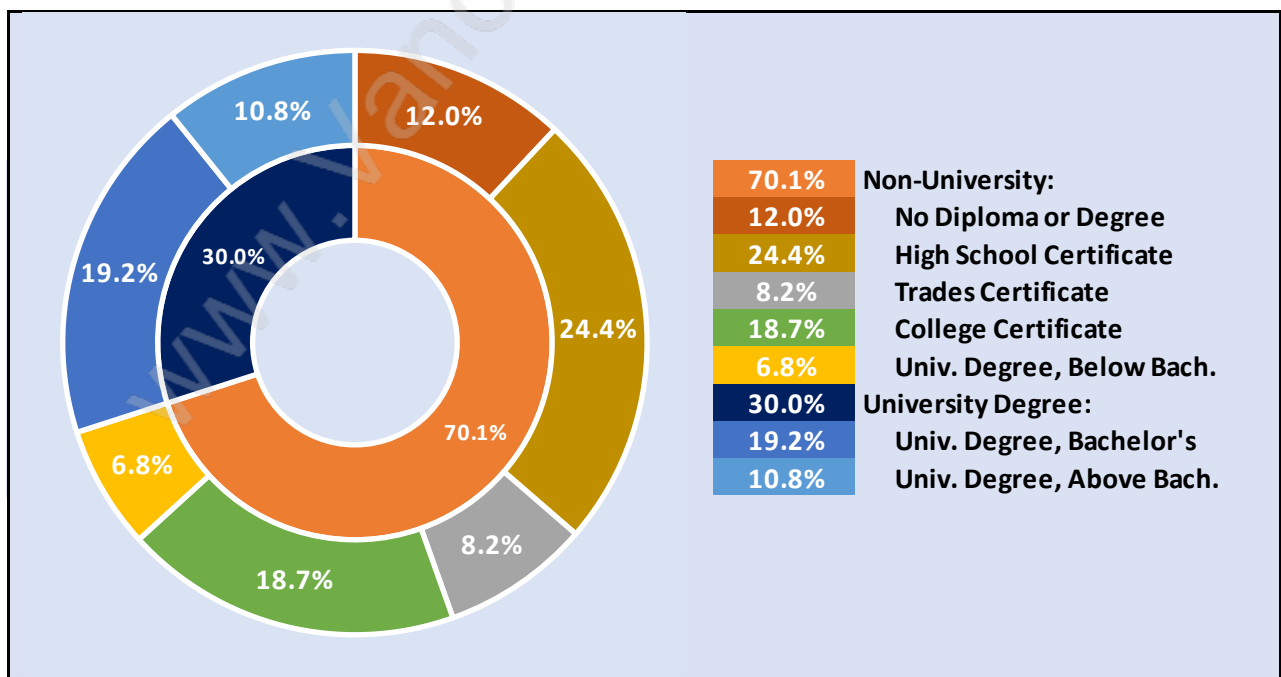

Households by Household Size in Lynnmour

Total Number of Households - 1,656

Dwellings in Lynnmour

Population Age 15+ in Lynnmour

Labour Force by Occupation in Lynnmour

Labour Force Participation in Lynnmour