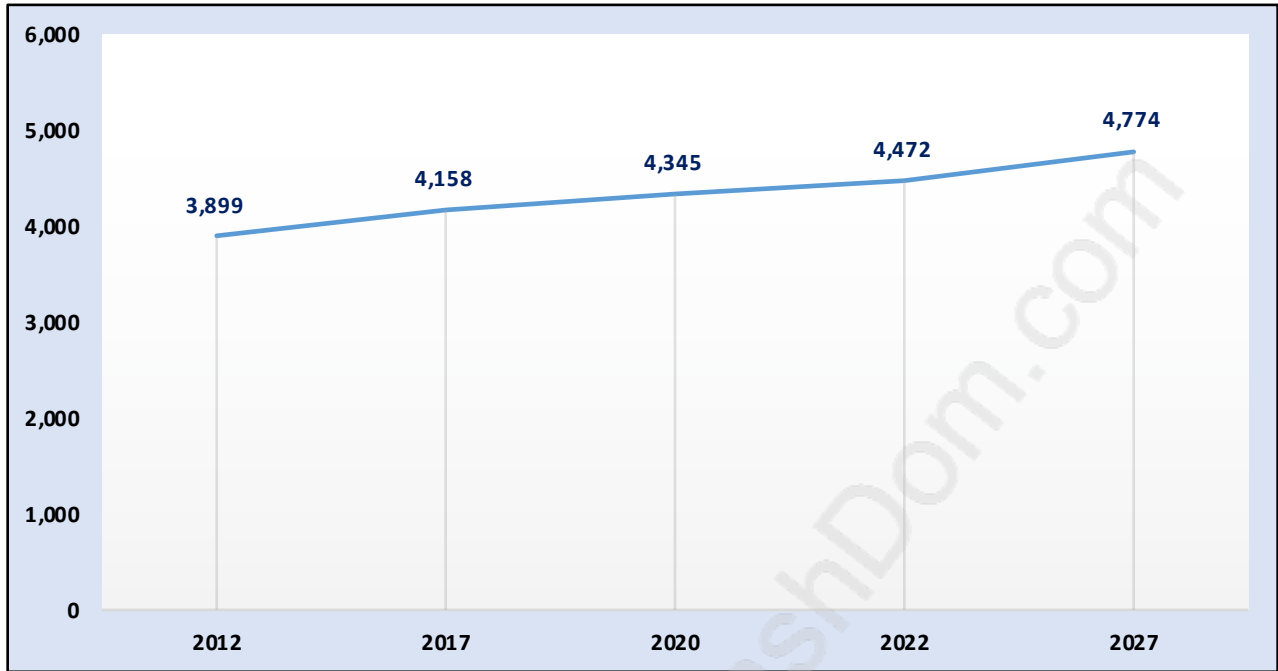

Lynnmour

July 2018

Population Trends in Lynnmour

Population by Age in Lynnmour

Population Age 15+ by Income Status in Lynnmour

Total Population Age 15 - 3,503

Households by Income in Lynnmour

Total Number of Households - 1,656 / Average Household Income - \$99,435

Families in Lynnmour

Average Persons per Family - 3

Children at Home in Lynnmour

Total Number of Children at Home - 1,275

Family Structure in Lynnmour

Total Number of Families - 1,148 / Average Persons per Family - 3.