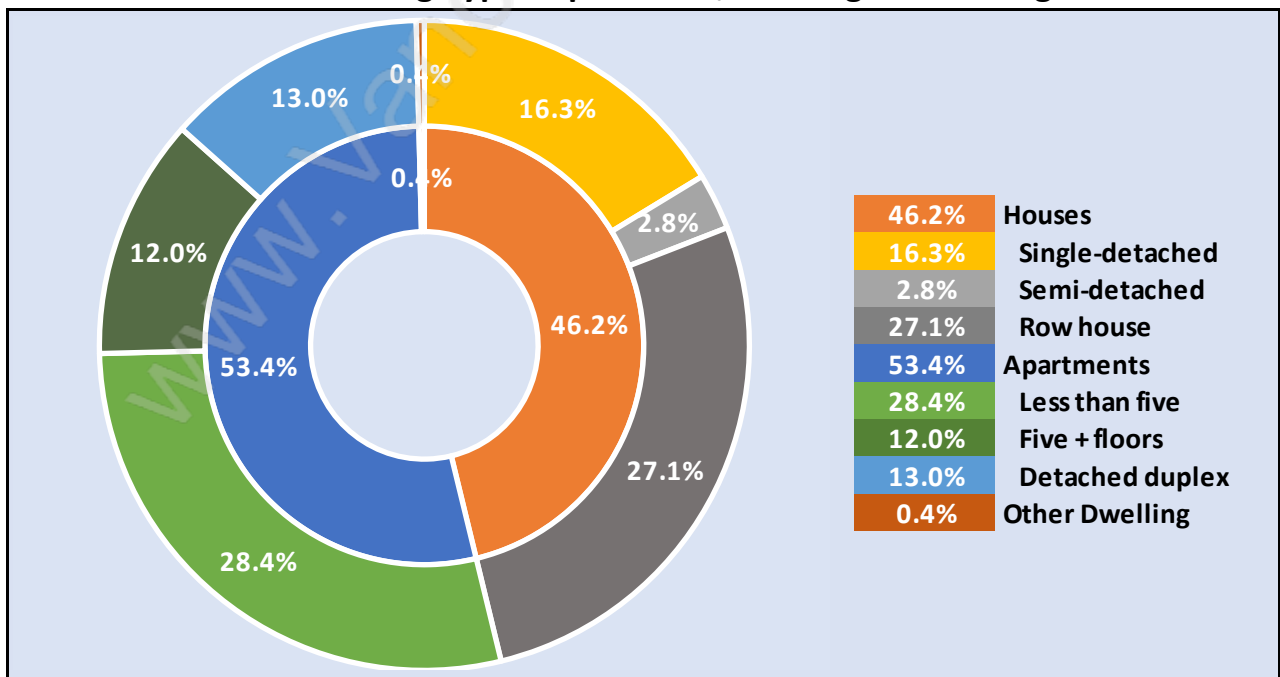

Occupied Dwellings by Structure Type in Lynnmour

Dominant Bulding Type - Apartment, building low and high rise