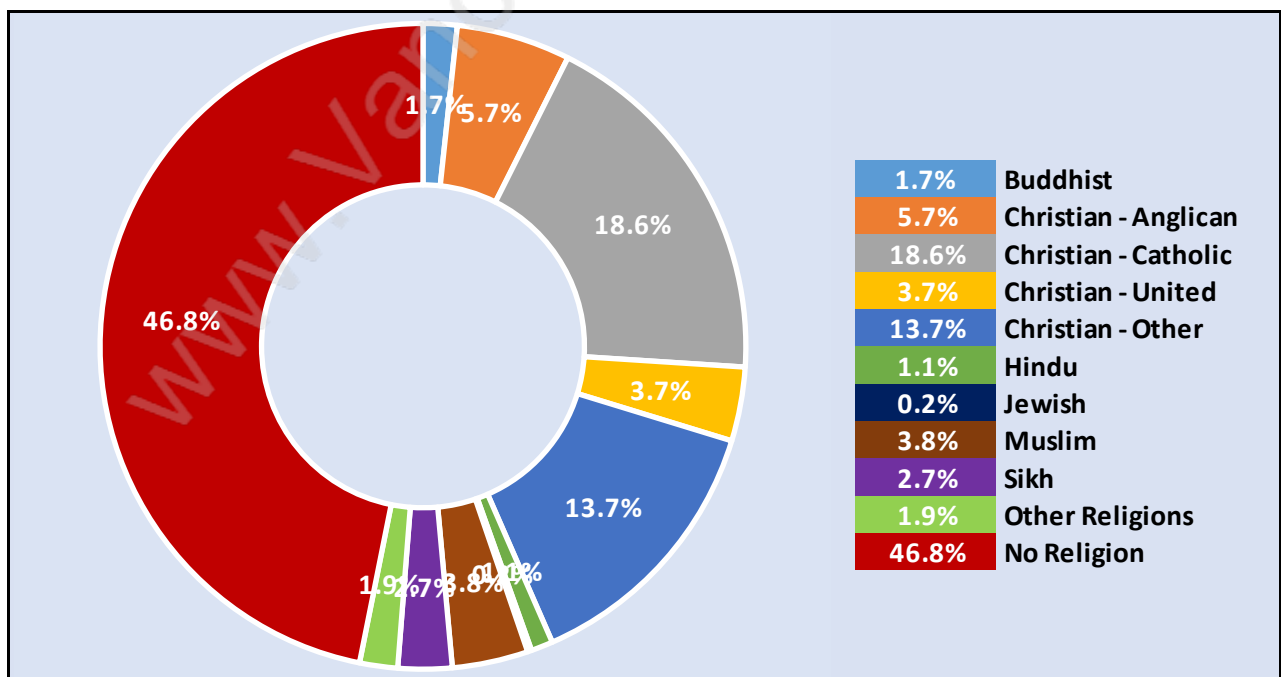

Population by Religion in Lynnmour