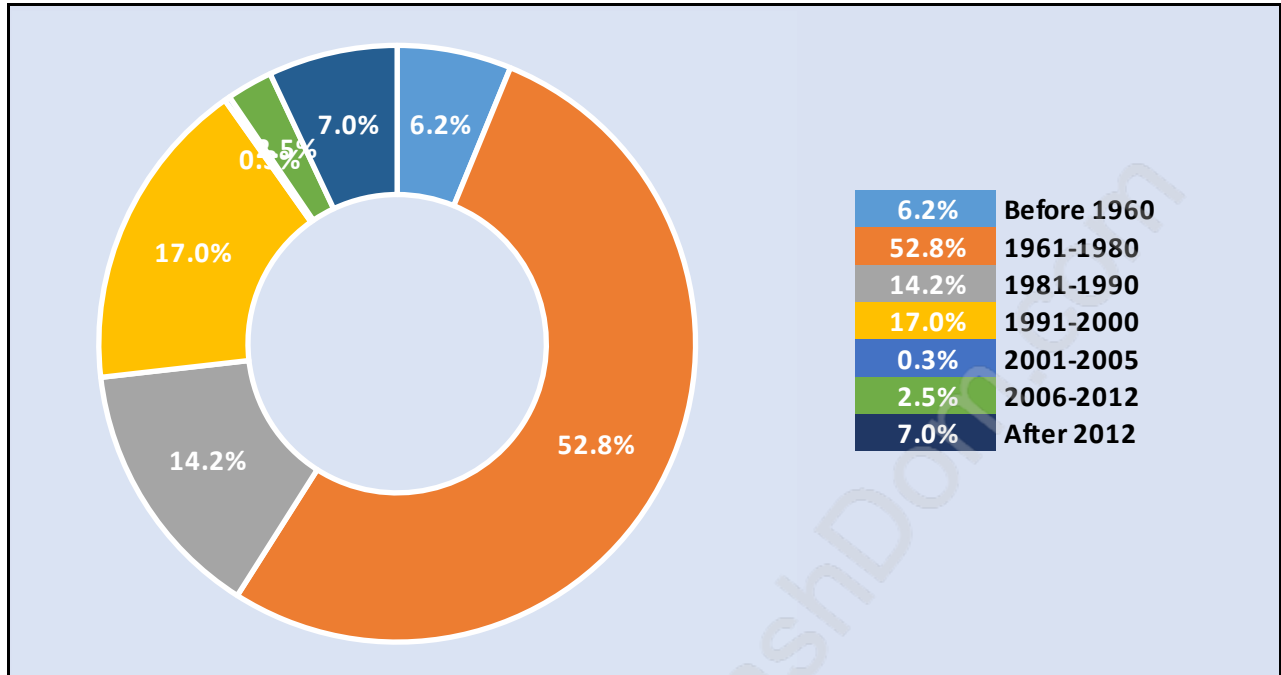

Private Dwellings by Period of Construction in Lynnmour

Dominant Period of Construction - 1961-1980