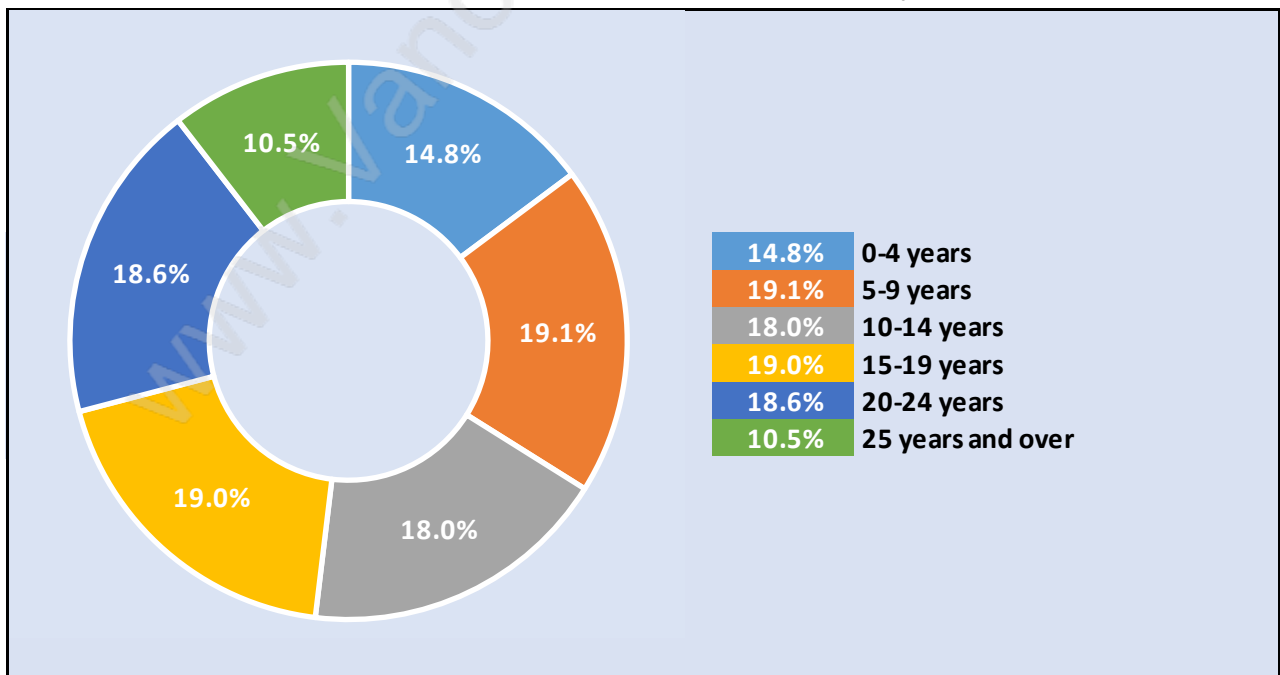

Lynnmour

July 2018

Population Trends in Lynnmour

Population by Age in Lynnmour

Population Age 15+ by Income Status in Lynnmour

Total Population Age 15 - 3,503

Households by Income in Lynnmour

Total Number of Households - 1,656 / Average Household Income - \$99,435

Families in Lynnmour

Average Persons per Family - 3

Children at Home in Lynnmour

Total Number of Children at Home - 1,275

Family Structure in Lynnmour

Total Number of Families - 1,148 / Average Persons per Family - 3.