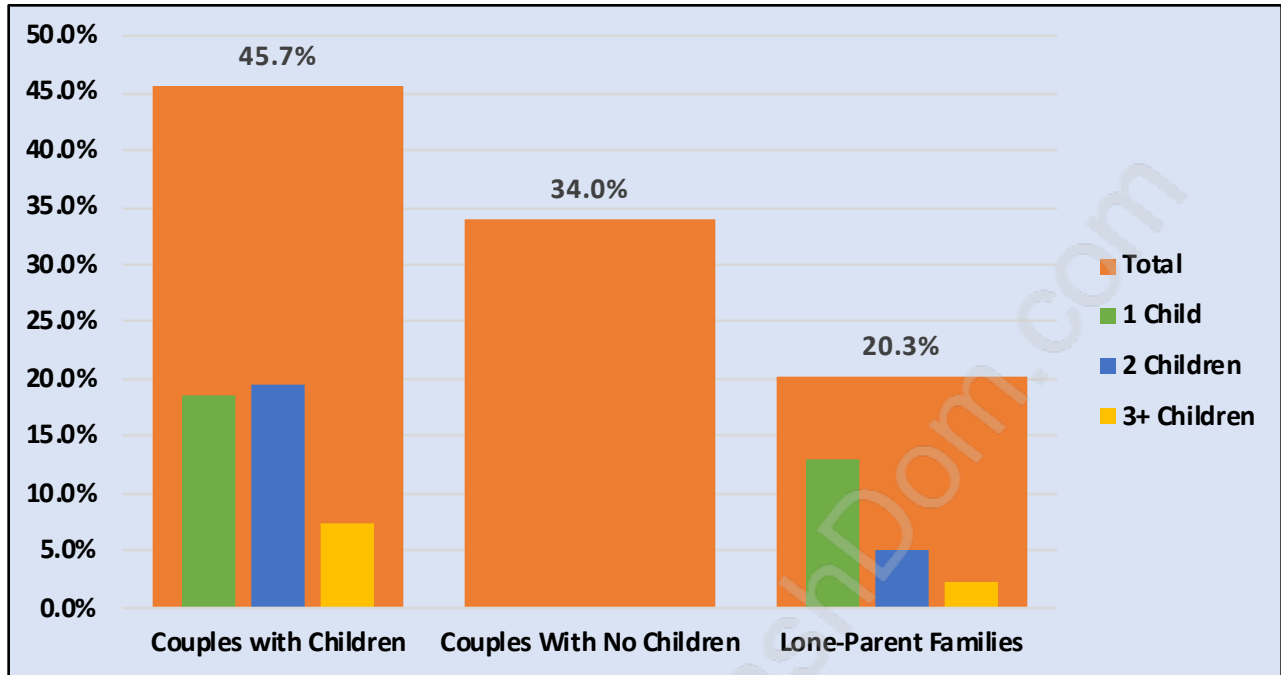

Lynnmour

July 2018

Population Trends in Lynnmour

Population by Age in Lynnmour

Population Age 15+ by Income Status in Lynnmour

Total Population Age 15 - 3,503

Households by Income in Lynnmour

Total Number of Households - 1,656 / Average Household Income - \$99,435

Families in Lynnmour

Average Persons per Family - 3

Children at Home in Lynnmour

Total Number of Children at Home - 1,275

Family Structure in Lynnmour

Total Number of Families - 1,148 / Average Persons per Family - 3.