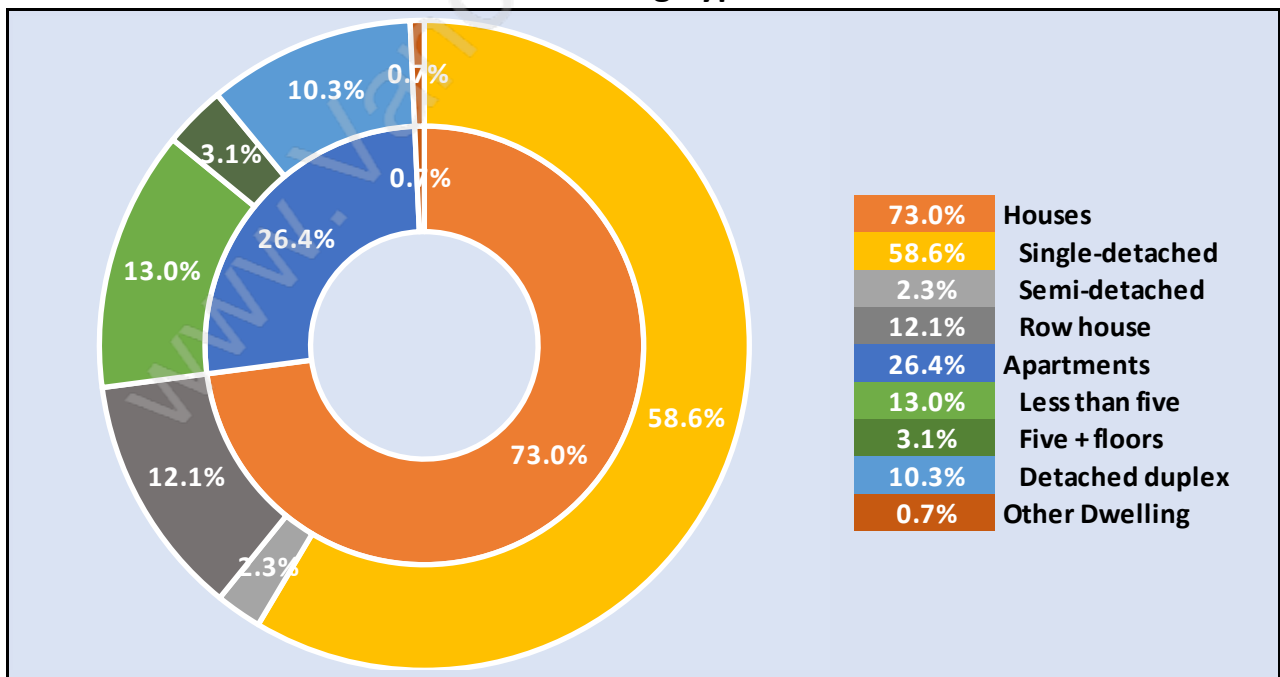

Families in Maple Ridge

Average Persons per Family - 3

Children at Home in Maple Ridge

Total Number of Children at Home - 26,280

Family Structure in Maple Ridge

Total Number of Families - 23,293 / Average Persons per Family - 3.

Households by Household Size in Maple Ridge

Total Number of Households - 31,236

Dwellings in Maple Ridge

Population Age 15+ in Maple Ridge

Labour Force by Occupation in Maple Ridge

Labour Force Participation in Maple Ridge

Travel To Work in (from) Maple Ridge

Occupied Dwellings by Structure Type in Maple Ridge

Dominant Bulding Type - Houses

Private Dwellings by Period of Construction in Maple Ridge

Dominant Period of Construction - 1961-1980