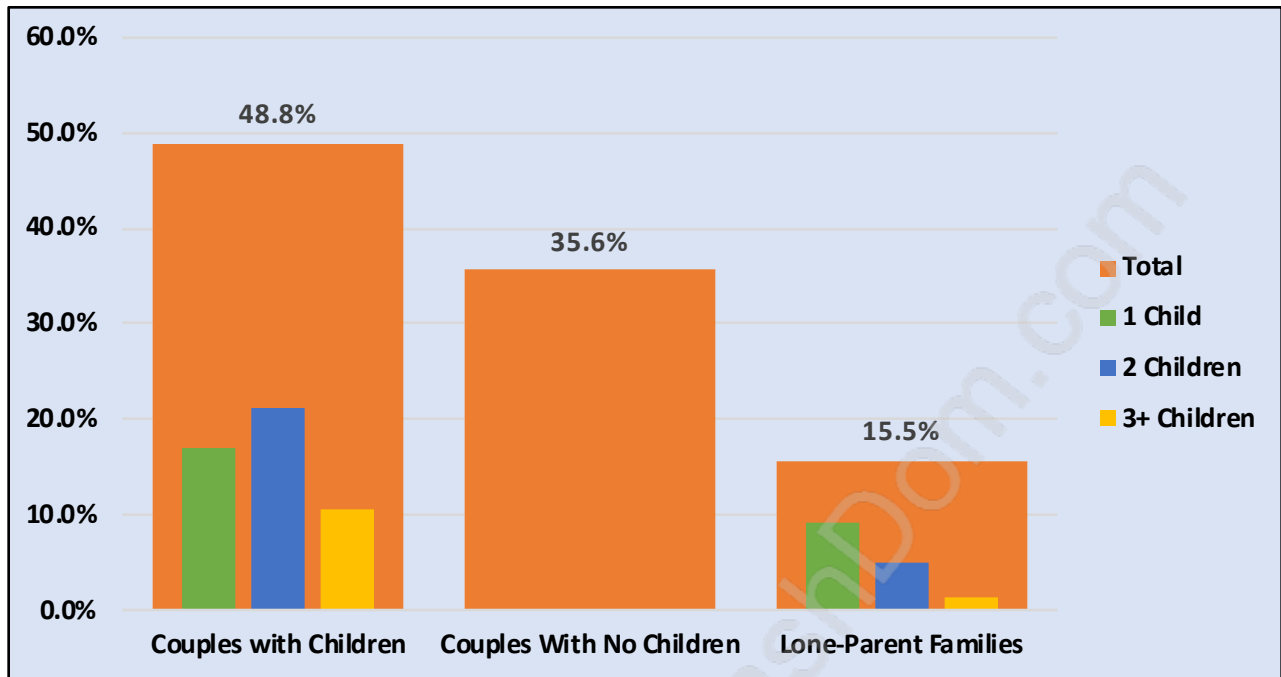

Maple Ridge

Population Trends in Maple Ridge

Population by Age in Maple Ridge

Population Age 15+ by Income Status in Maple Ridge

Total Population Age 15 - 69,892

Households by Income in Maple Ridge

Total Number of Households - 31,236 / Average Household Income - \$101,877

Families in Maple Ridge

Average Persons per Family - 3

Children at Home in Maple Ridge

Total Number of Children at Home - 26,280

Family Structure in Maple Ridge

Total Number of Families - 23,293 / Average Persons per Family - 3.