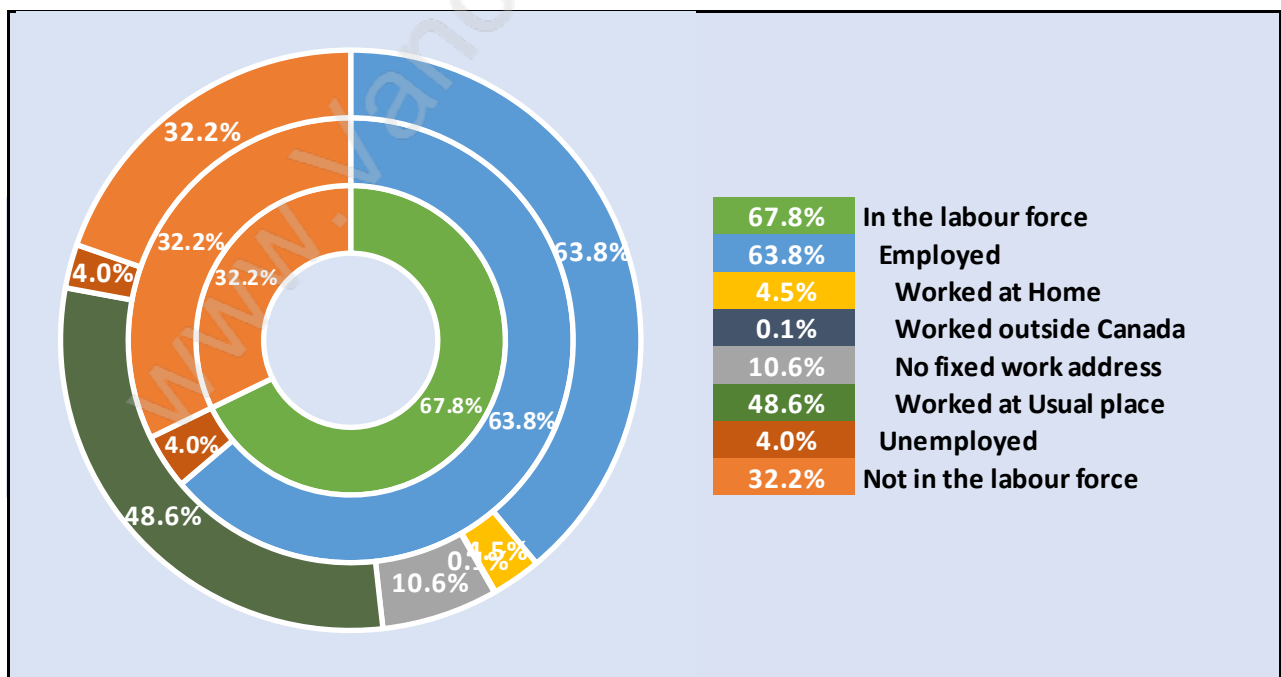

Households by Household Size in Maple Ridge

Total Number of Households - 31,236

Dwellings in Maple Ridge

Population Age 15+ in Maple Ridge

Labour Force by Occupation in Maple Ridge

Labour Force Participation in Maple Ridge