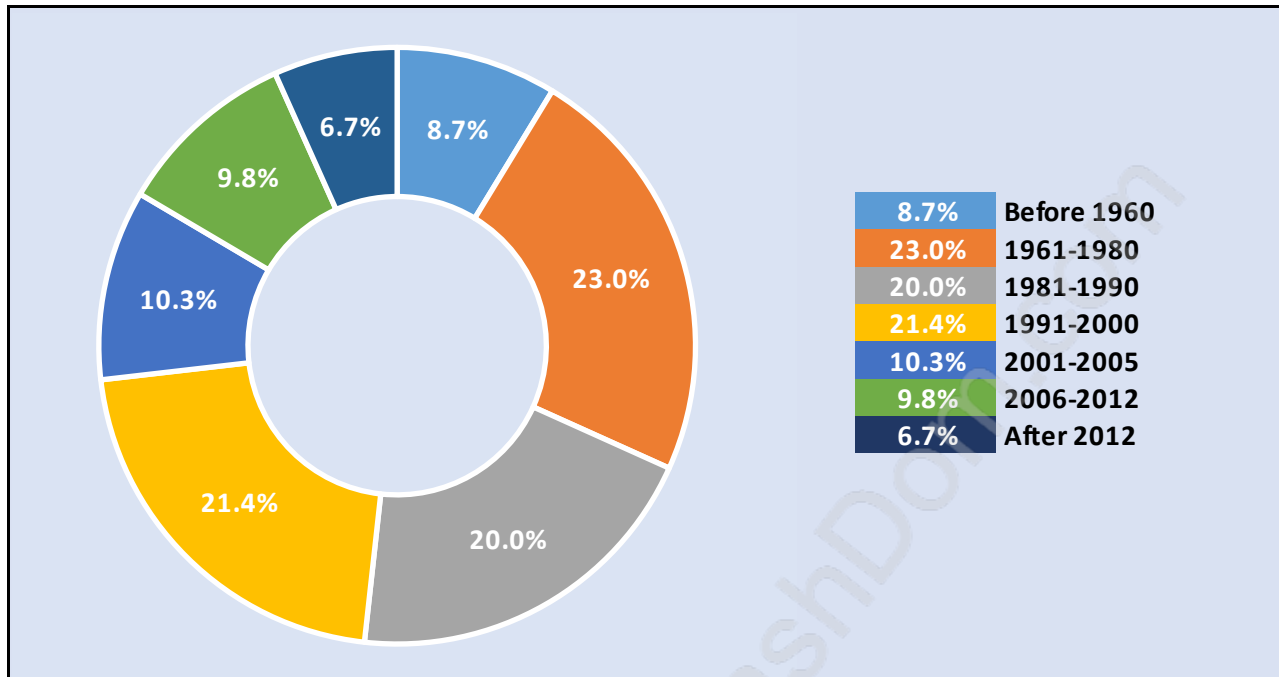

Travel To Work in (from) Maple Ridge

Occupied Dwellings by Structure Type in Maple Ridge

Dominant Bulding Type - Houses

Private Dwellings by Period of Construction in Maple Ridge

Dominant Period of Construction - 1961-1980