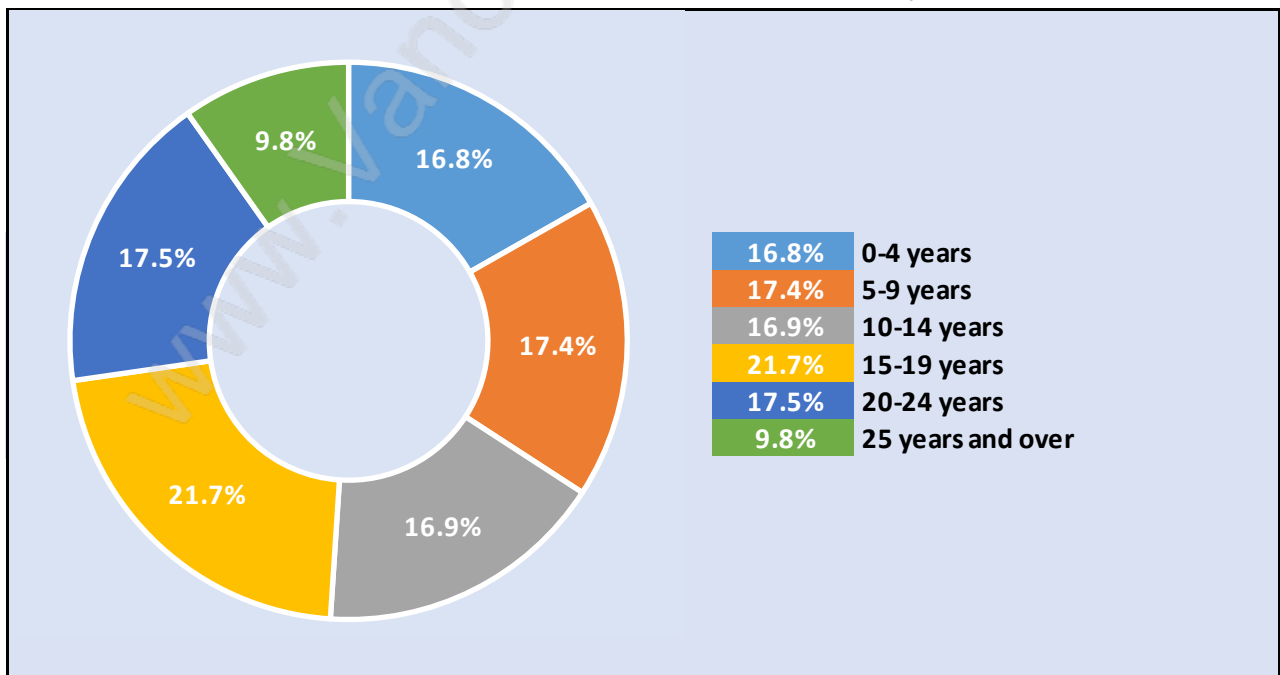

Maple Ridge

Population Trends in Maple Ridge

Population by Age in Maple Ridge

Population Age 15+ by Income Status in Maple Ridge

Total Population Age 15 - 69,892

Households by Income in Maple Ridge

Total Number of Households - 31,236 / Average Household Income - \$101,877

Families in Maple Ridge

Average Persons per Family - 3

Children at Home in Maple Ridge

Total Number of Children at Home - 26,280

Family Structure in Maple Ridge

Total Number of Families - 23,293 / Average Persons per Family - 3.