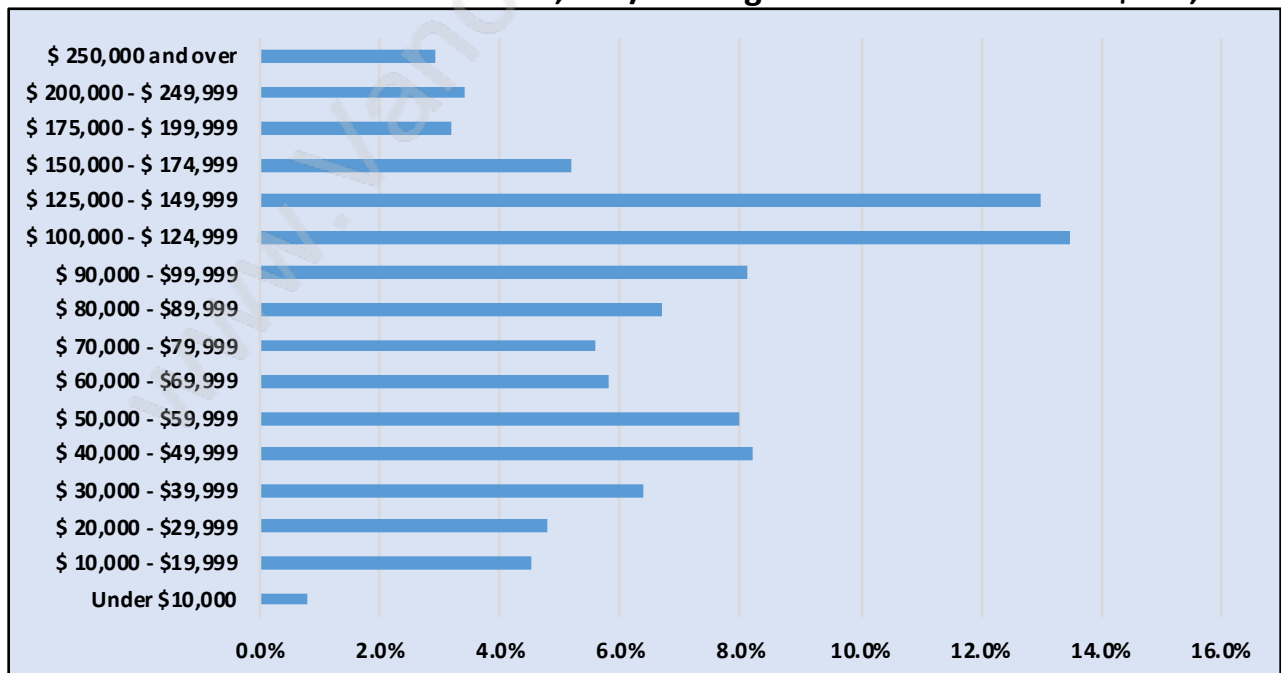

Maple Ridge

Population Trends in Maple Ridge

Population by Age in Maple Ridge

Population Age 15+ by Income Status in Maple Ridge

Total Population Age 15 - 69,892

Households by Income in Maple Ridge

Total Number of Households - 31,236 / Average Household Income - \$101,877

Families in Maple Ridge

Average Persons per Family - 3

Children at Home in Maple Ridge

Total Number of Children at Home - 26,280

Family Structure in Maple Ridge

Total Number of Families - 23,293 / Average Persons per Family - 3.