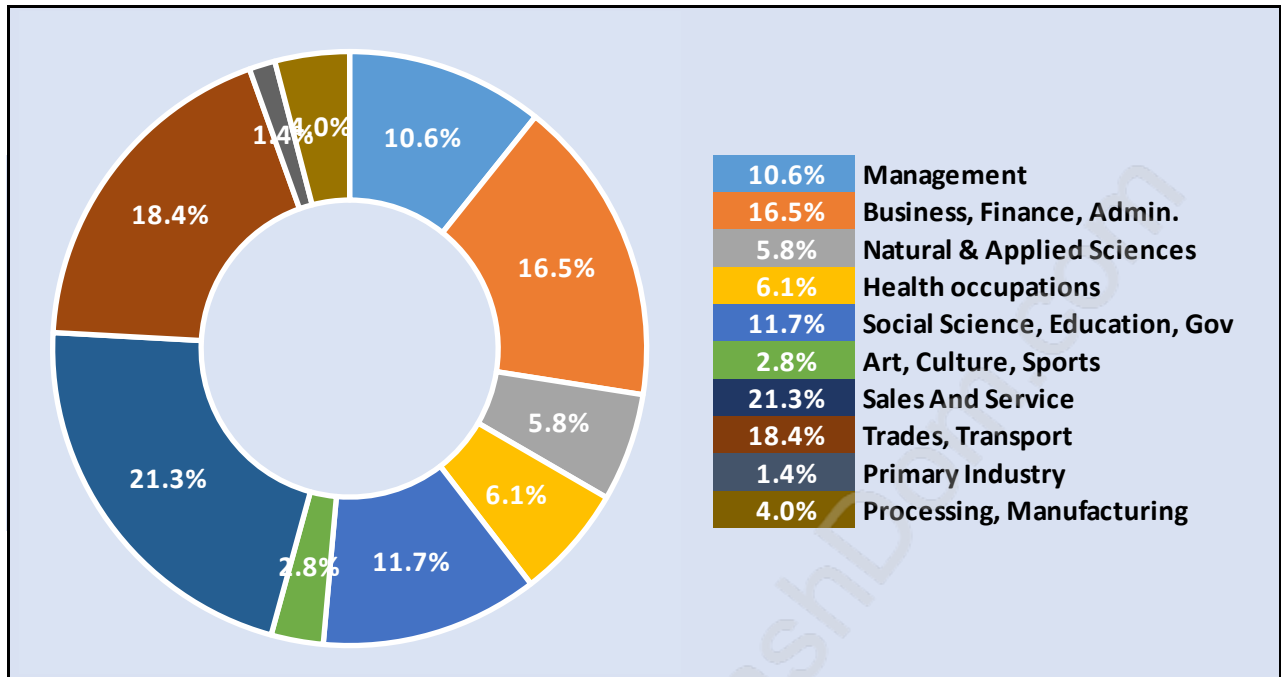

Labour Force by Occupation in Maple Ridge