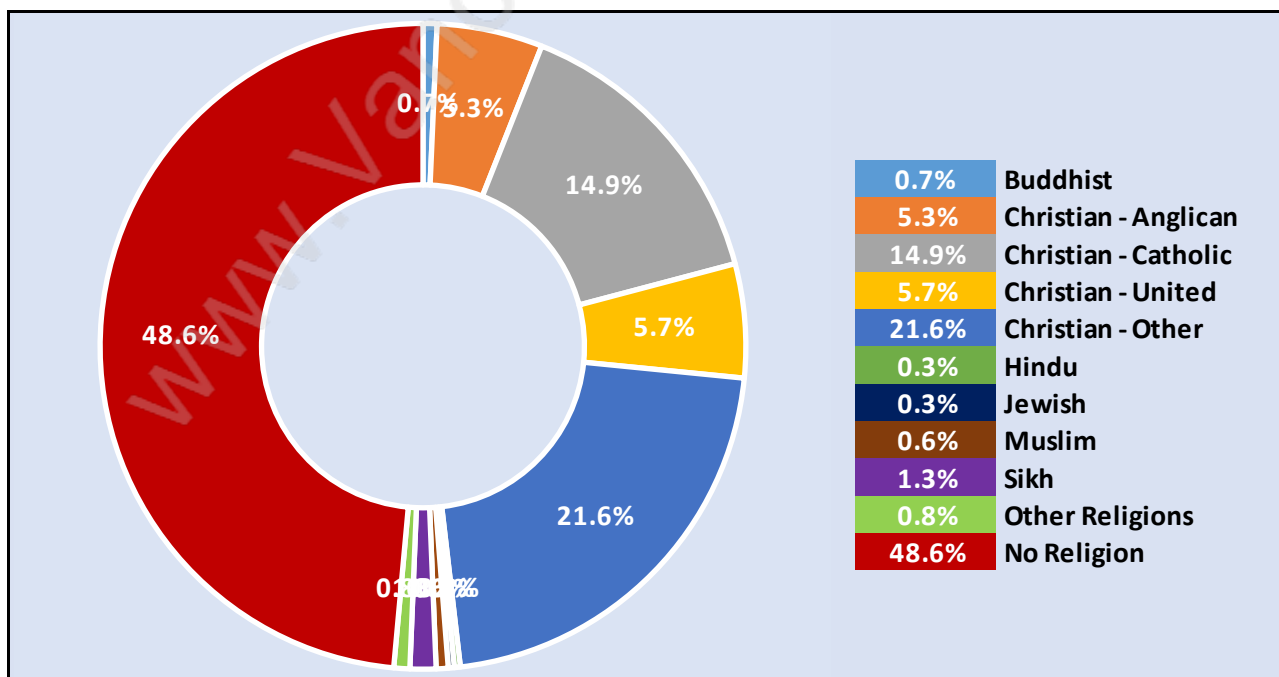

Population by Religion in Maple Ridge