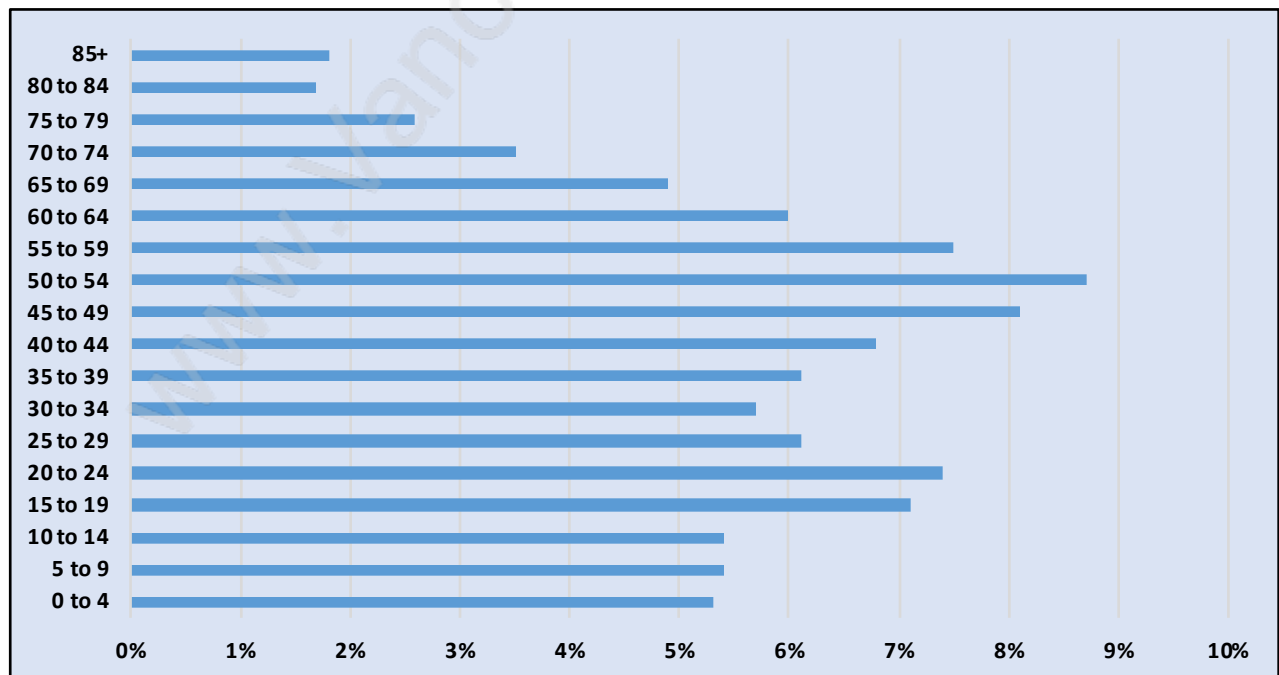

Maple Ridge

Population Trends in Maple Ridge

Population by Age in Maple Ridge

Population Age 15+ by Income Status in Maple Ridge

Total Population Age 15 - 69,892

Households by Income in Maple Ridge

Total Number of Households - 31,236 / Average Household Income - \$101,877

Families in Maple Ridge

Average Persons per Family - 3

Children at Home in Maple Ridge

Total Number of Children at Home - 26,280

Family Structure in Maple Ridge

Total Number of Families - 23,293 / Average Persons per Family - 3.