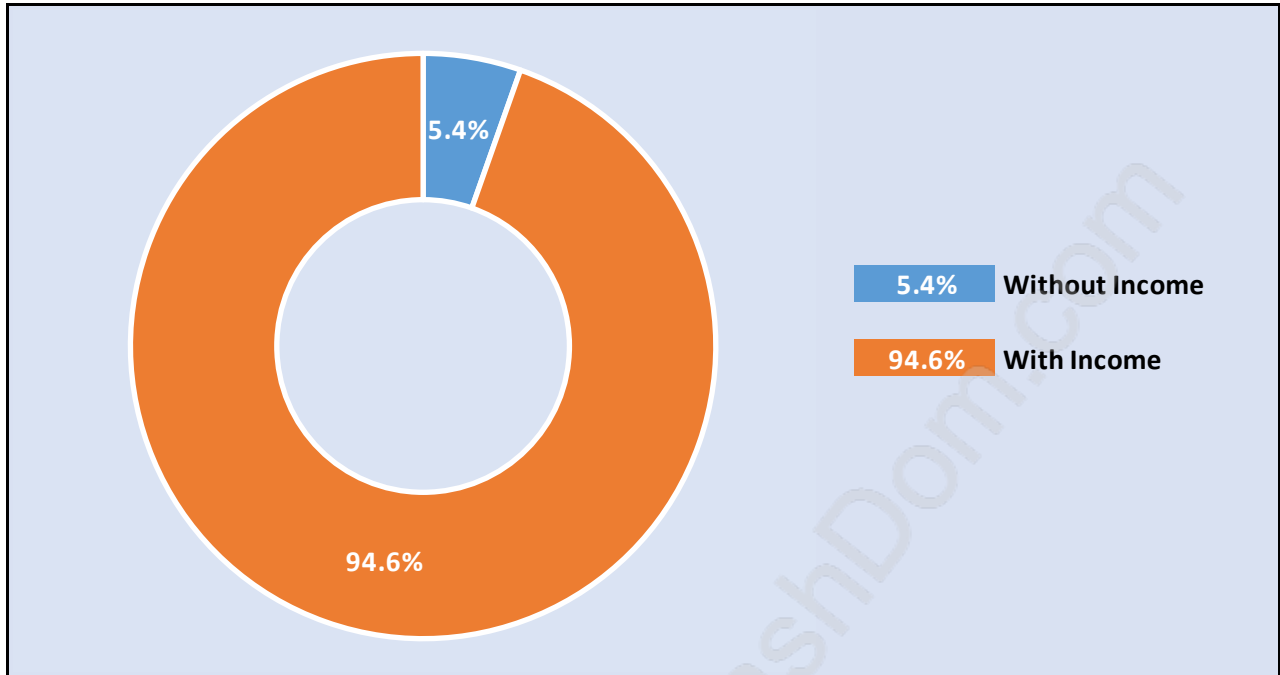

Maple Ridge

Population Trends in Maple Ridge

Population by Age in Maple Ridge

Population Age 15+ by Income Status in Maple Ridge

Total Population Age 15 - 69,892

Households by Income in Maple Ridge

Total Number of Households - 31,236 / Average Household Income - \$101,877

Families in Maple Ridge

Average Persons per Family - 3

Children at Home in Maple Ridge

Total Number of Children at Home - 26,280

Family Structure in Maple Ridge

Total Number of Families - 23,293 / Average Persons per Family - 3.