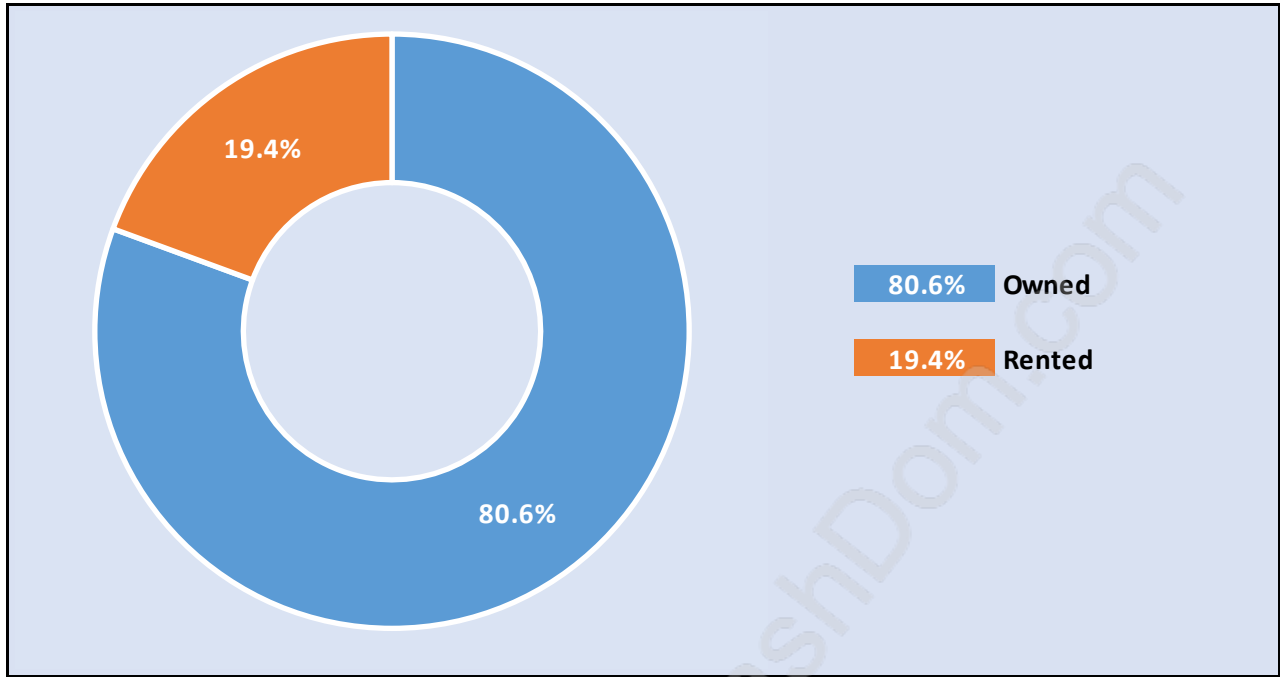

Dwellings in Maple Ridge