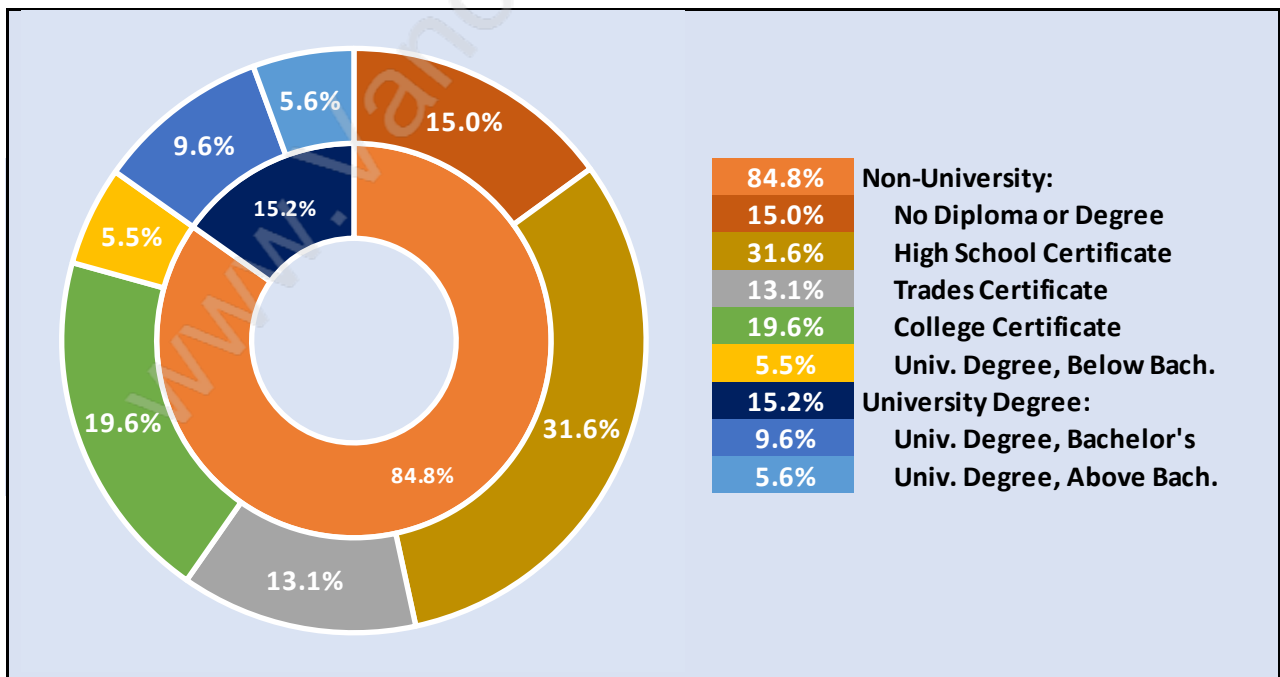

Households by Household Size in Maple Ridge

Total Number of Households - 31,236

Dwellings in Maple Ridge

Population Age 15+ in Maple Ridge

Labour Force by Occupation in Maple Ridge

Labour Force Participation in Maple Ridge