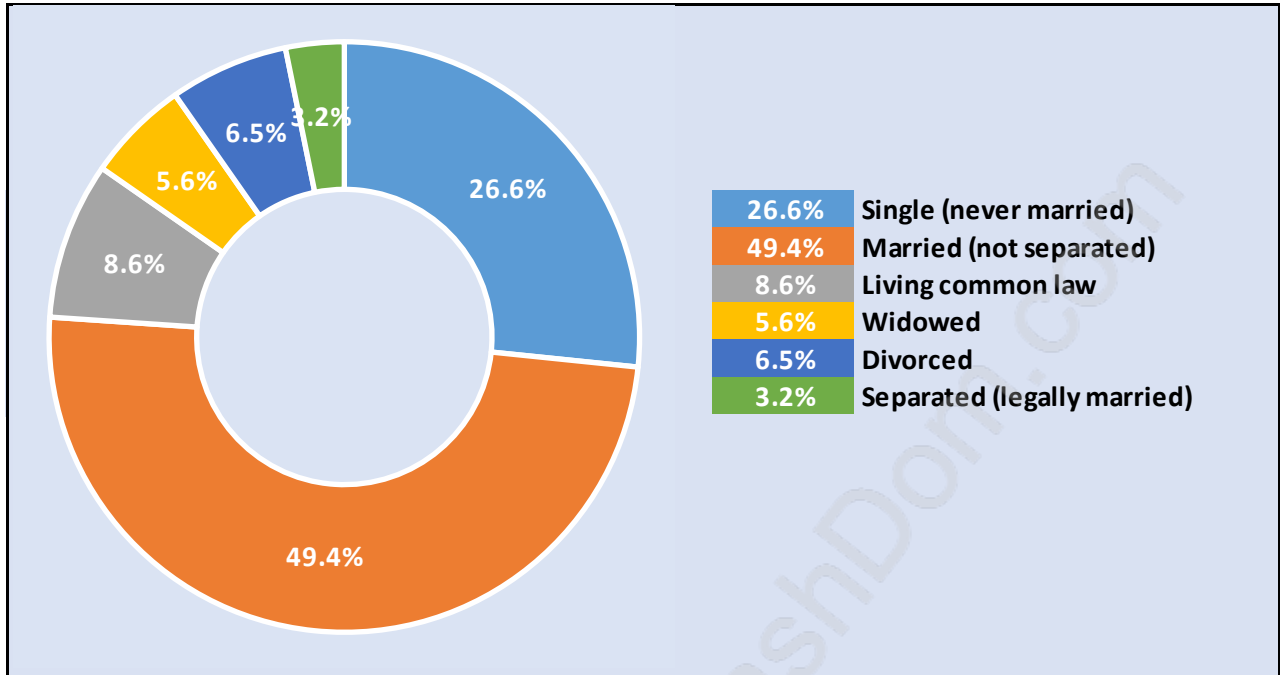

Maple Ridge

Population Trends in Maple Ridge

Population by Age in Maple Ridge

Population Age 15+ by Income Status in Maple Ridge

Total Population Age 15 - 69,892

Households by Income in Maple Ridge

Total Number of Households - 31,236 / Average Household Income - \$101,877

Families in Maple Ridge

Average Persons per Family - 3

Children at Home in Maple Ridge

Total Number of Children at Home - 26,280

Family Structure in Maple Ridge

Total Number of Families - 23,293 / Average Persons per Family - 3.