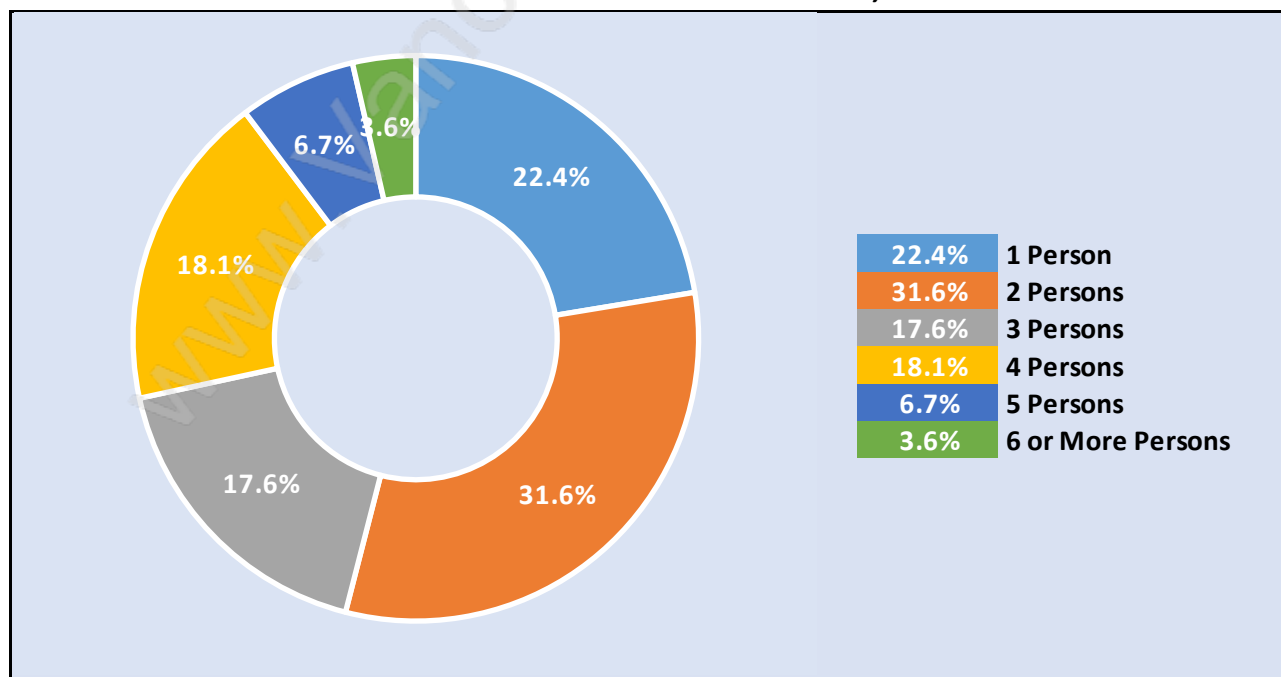

Households by Household Size in Maple Ridge

Total Number of Households - 31,236