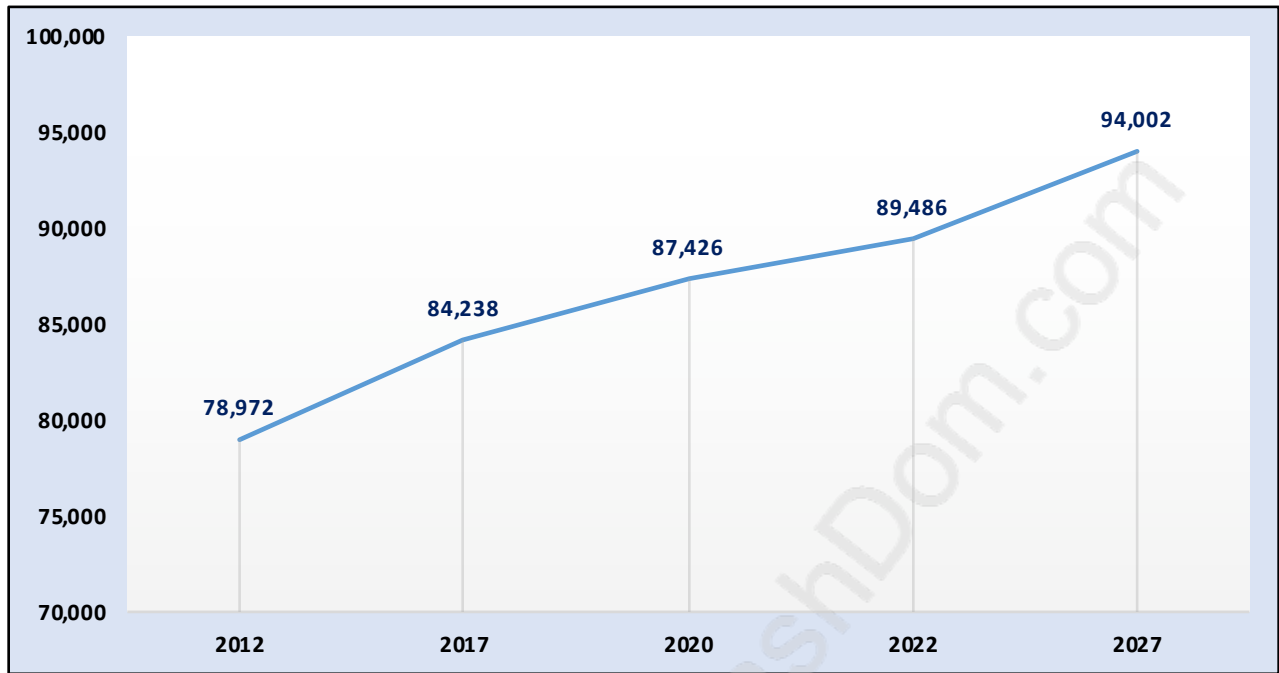

Maple Ridge

Population Trends in Maple Ridge

Population by Age in Maple Ridge

Population Age 15+ by Income Status in Maple Ridge

Total Population Age 15 - 69,892

Households by Income in Maple Ridge

Total Number of Households - 31,236 / Average Household Income - \$101,877

Families in Maple Ridge

Average Persons per Family - 3

Children at Home in Maple Ridge

Total Number of Children at Home - 26,280

Family Structure in Maple Ridge

Total Number of Families - 23,293 / Average Persons per Family - 3.