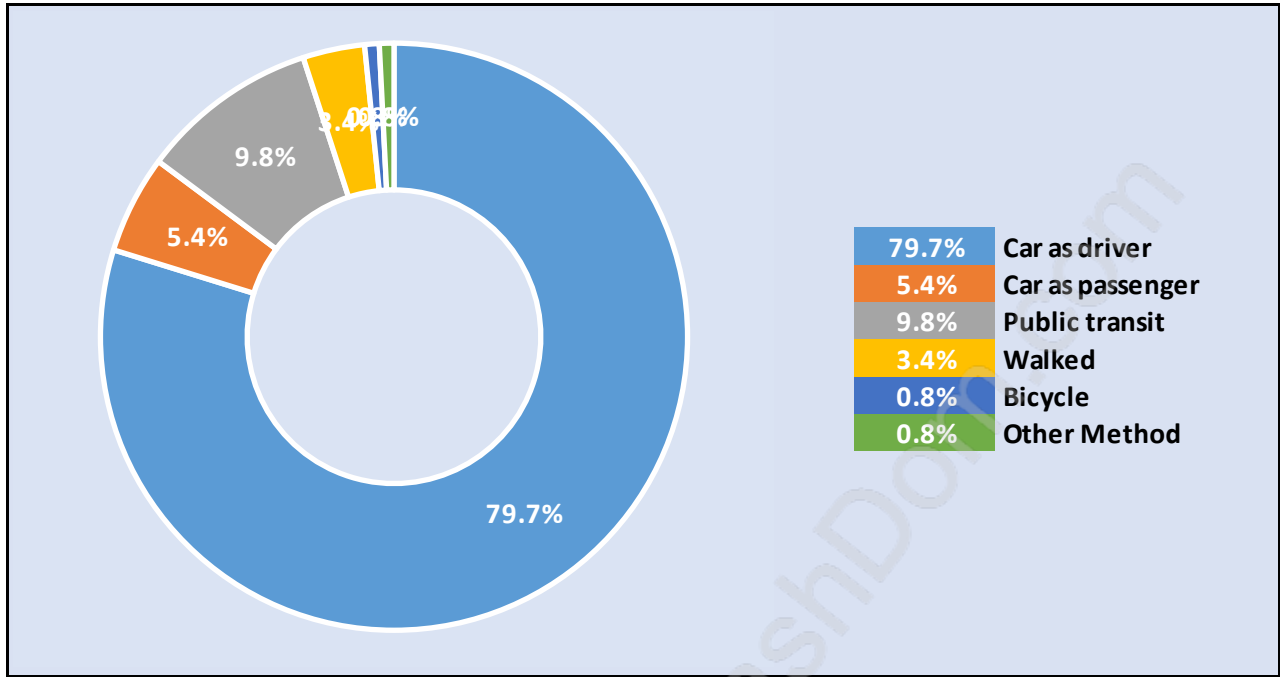

Travel To Work in (from) Maple Ridge

Occupied Dwellings by Structure Type in Maple Ridge

Dominant Bulding Type - Houses

Private Dwellings by Period of Construction in Maple Ridge

Dominant Period of Construction - 1961-1980