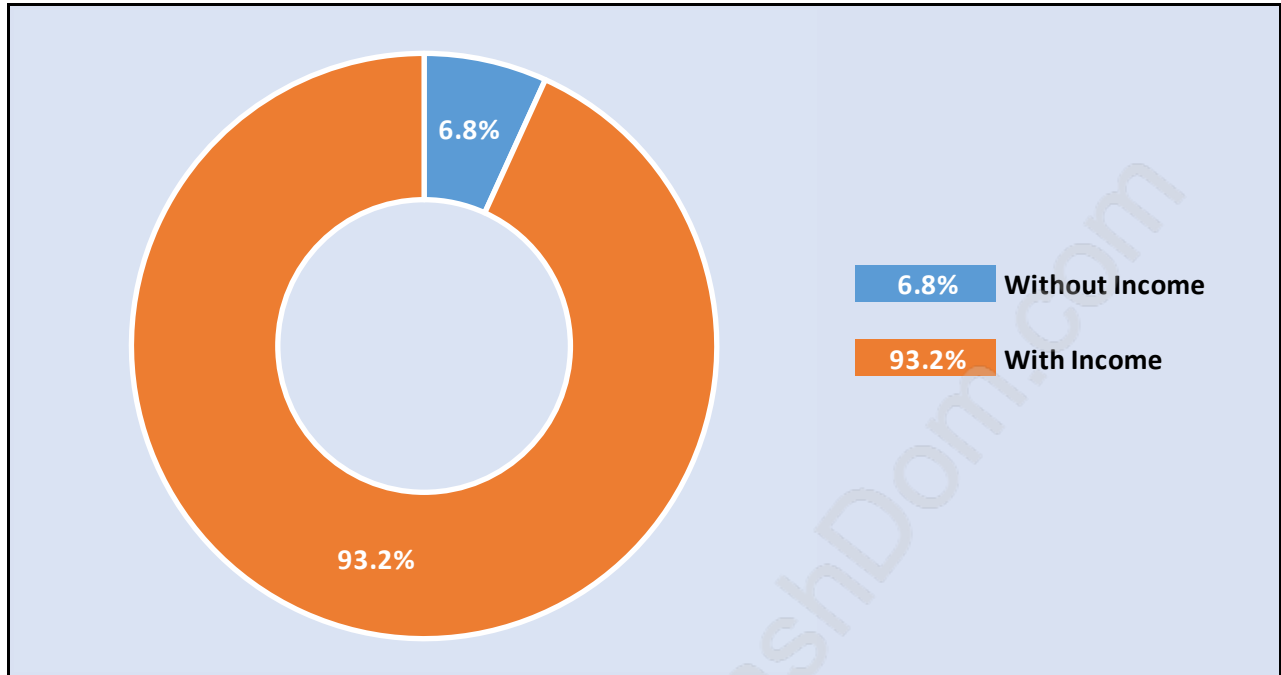

## Population Trends in Mary Hill

## Population by Age in Mary Hill

## Population Age 15+ by Income Status in Mary Hill

Total Population Age 15 - 3,726