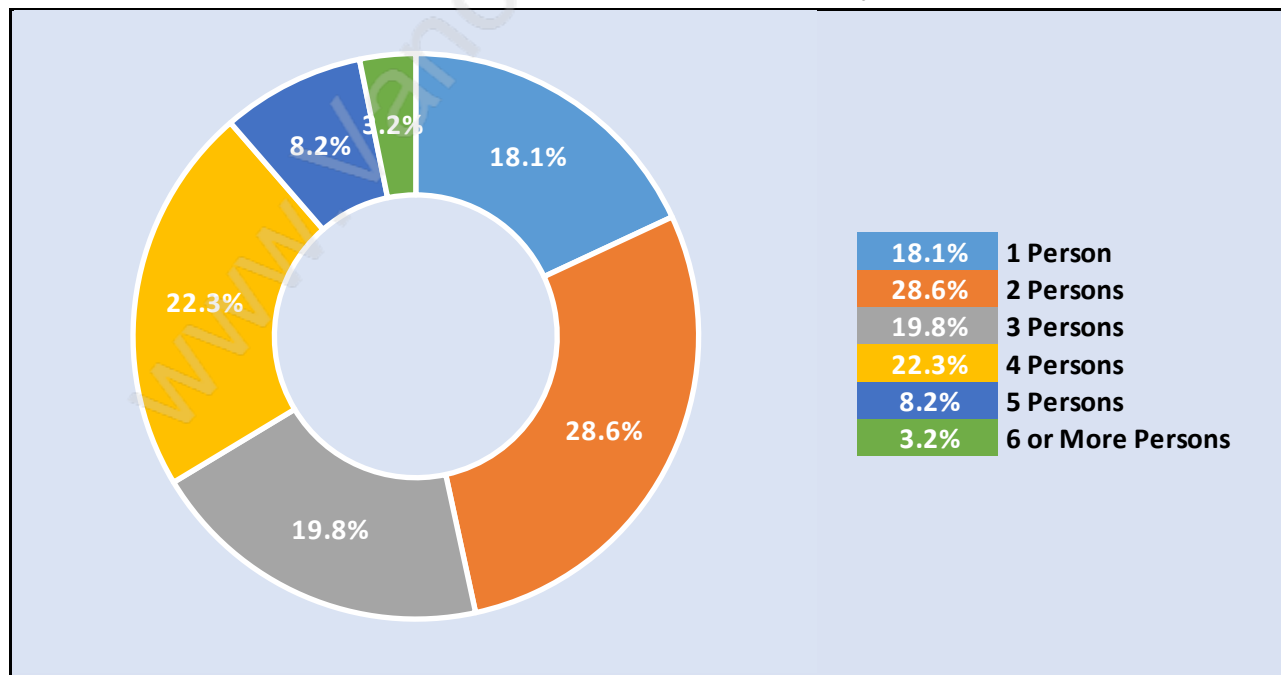

Households by Household Size in Mary Hill

Total Number of Households - 1,523