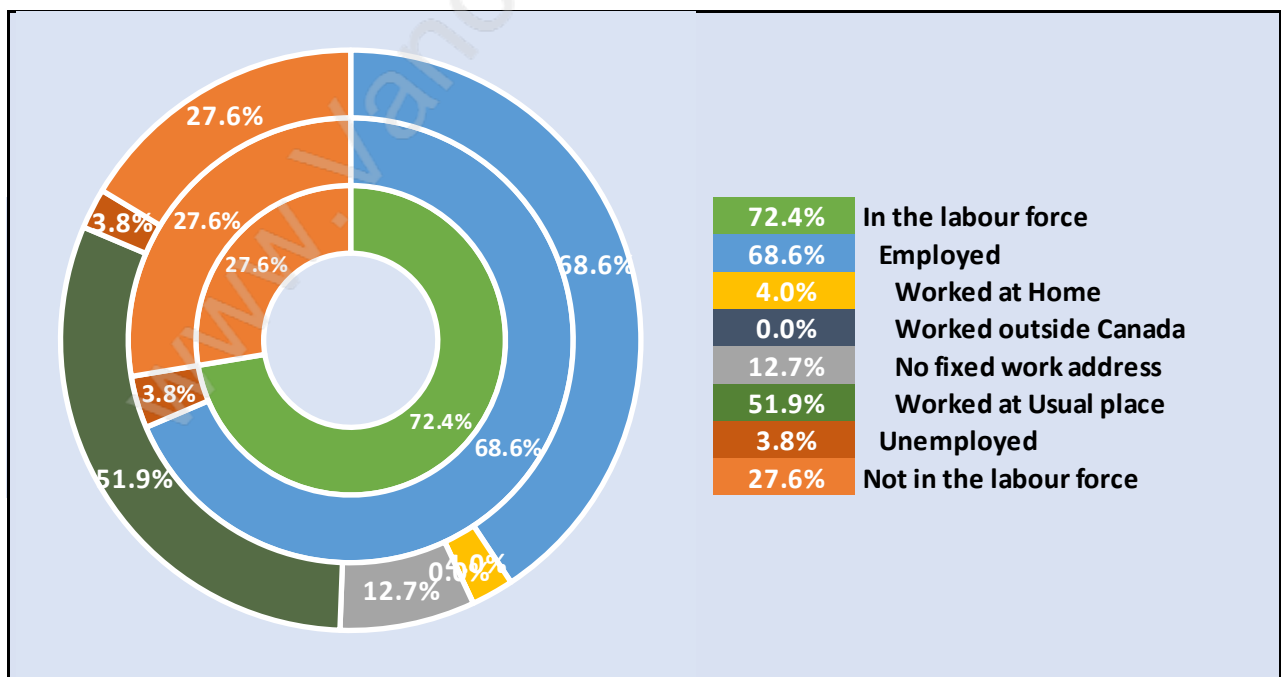

Labour Force Participation in Mary Hill