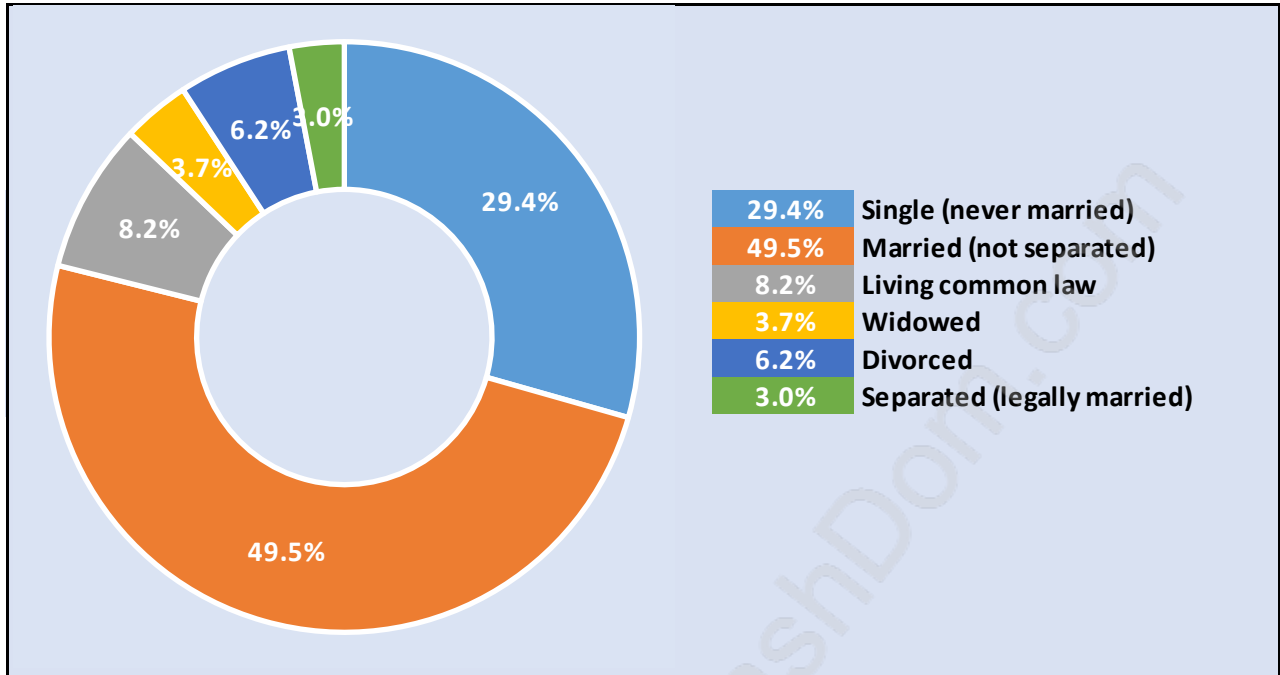

Families in Mary Hill

Average Persons per Family - 3.1