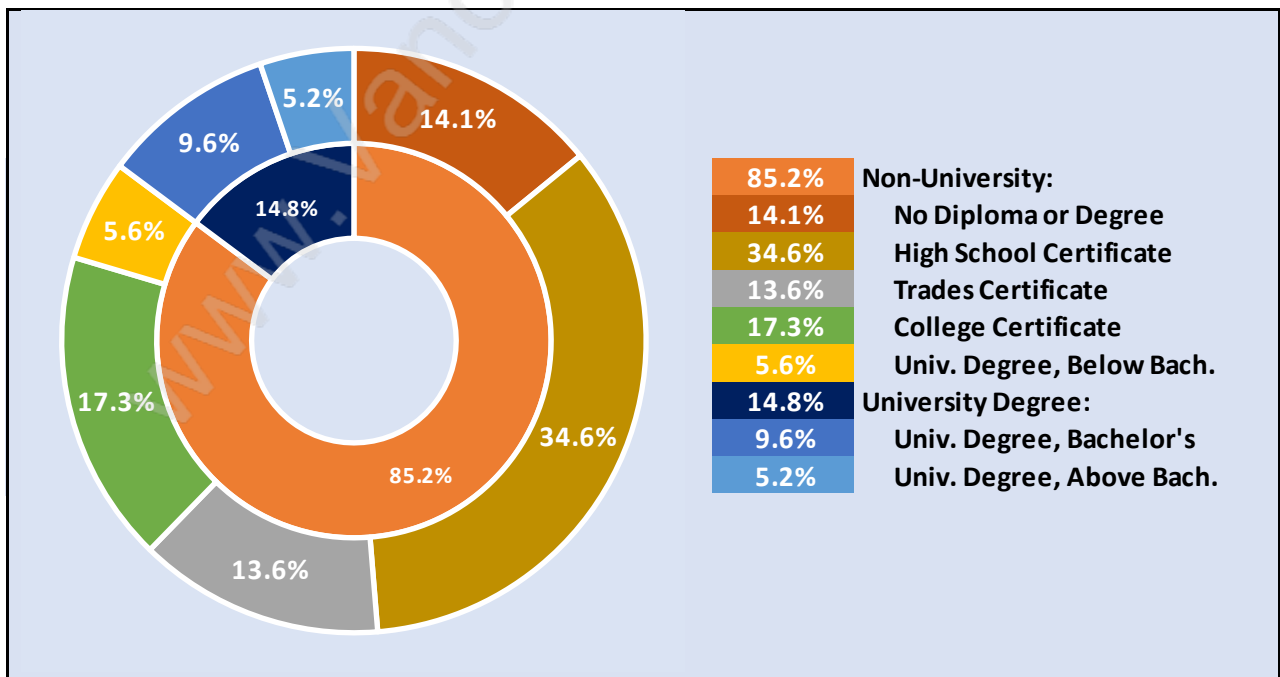

Population Age 15+ in Mary Hill