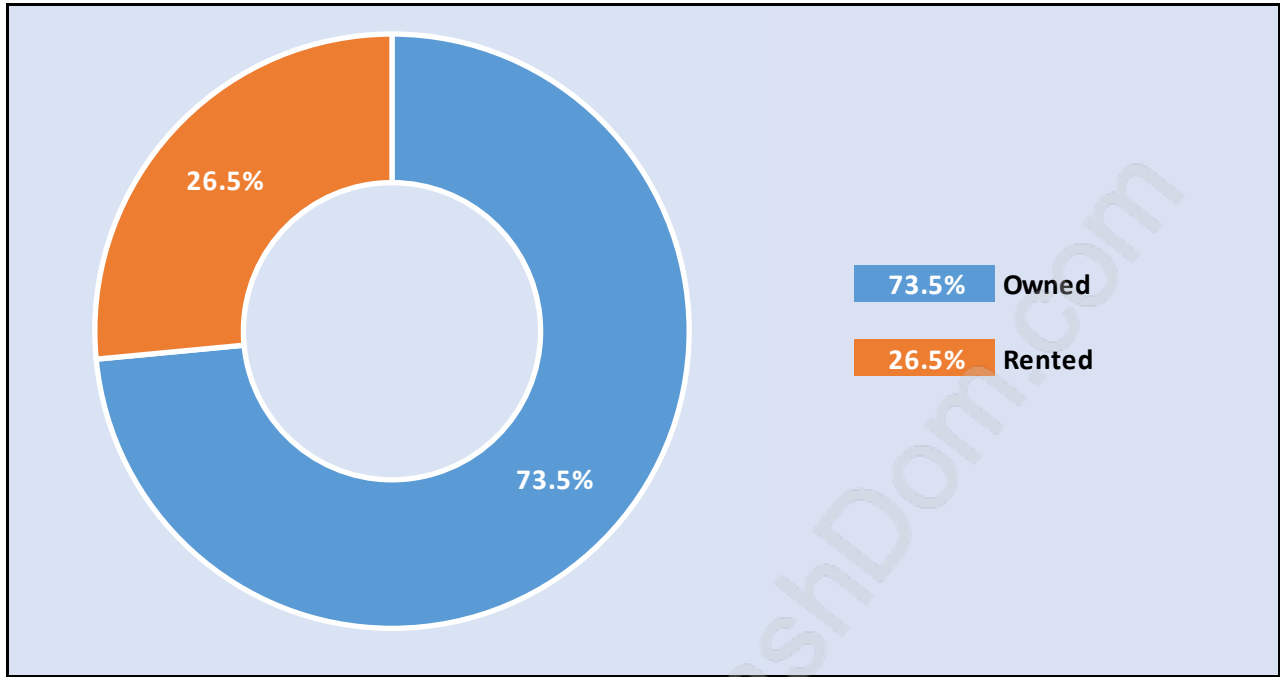

Dwellings in Mary Hill