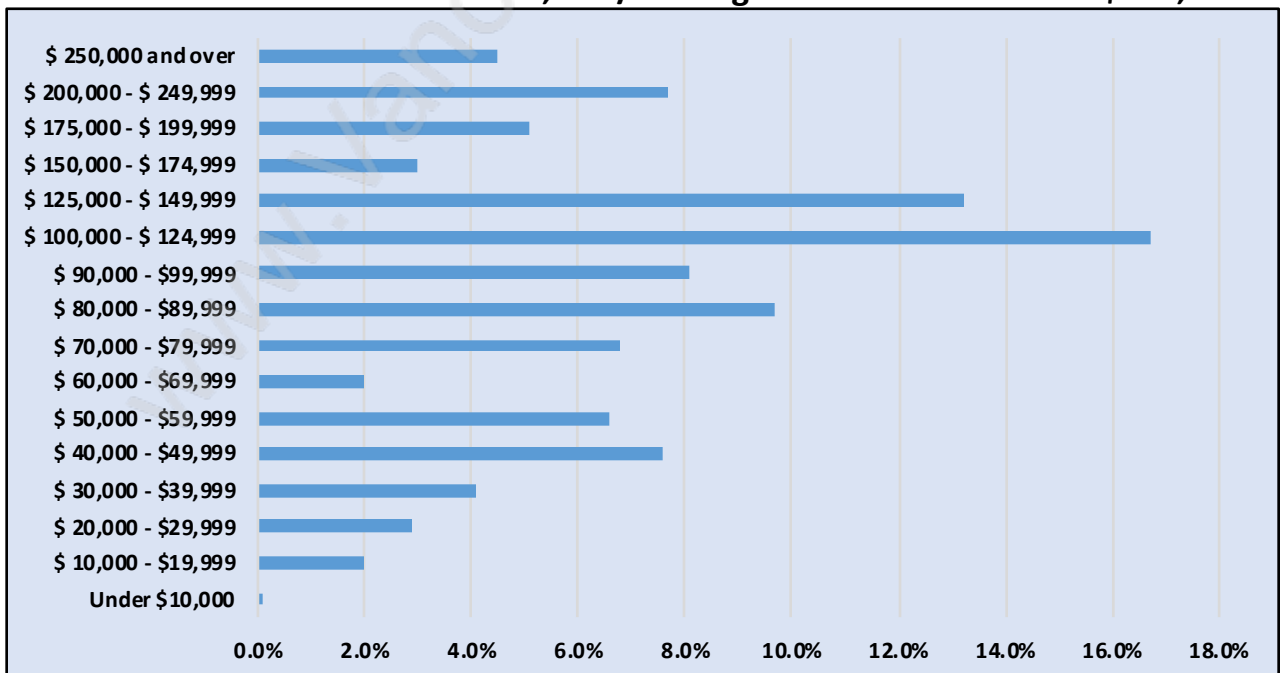

Households by Income in Mary Hill

Total Number of Households - 1,523 / Average Household Income - $129,801