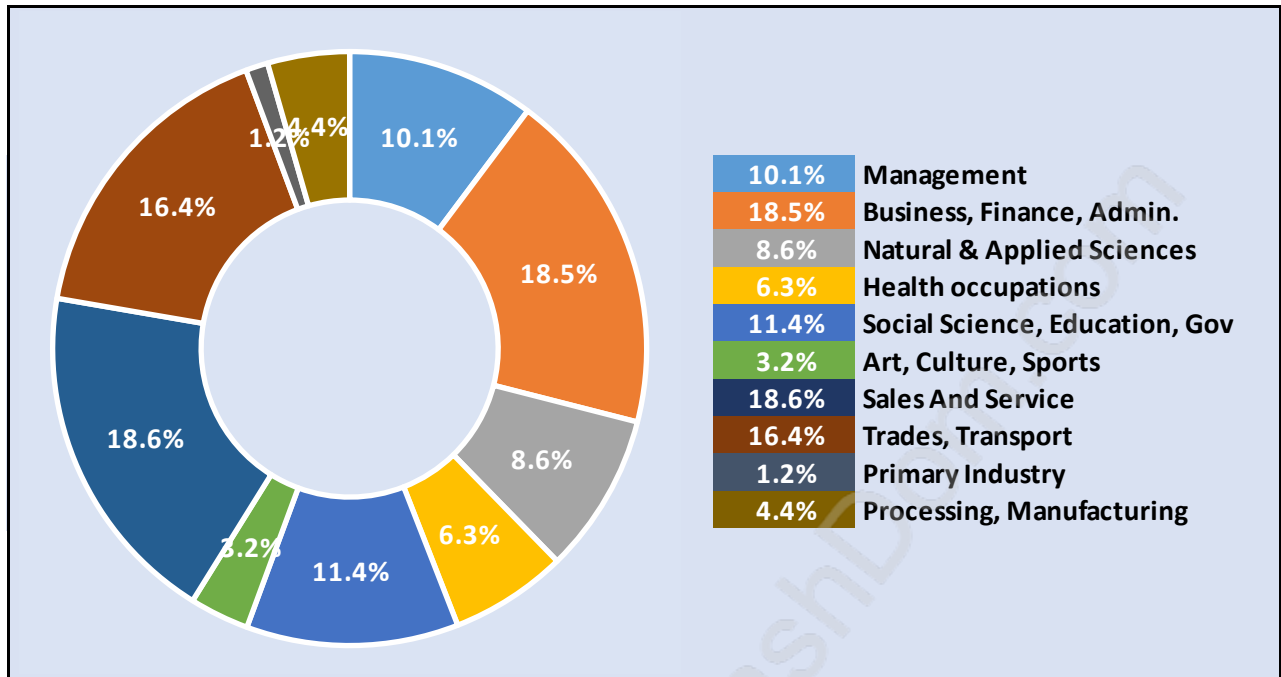

Labour Force by Occupation in Mary Hill