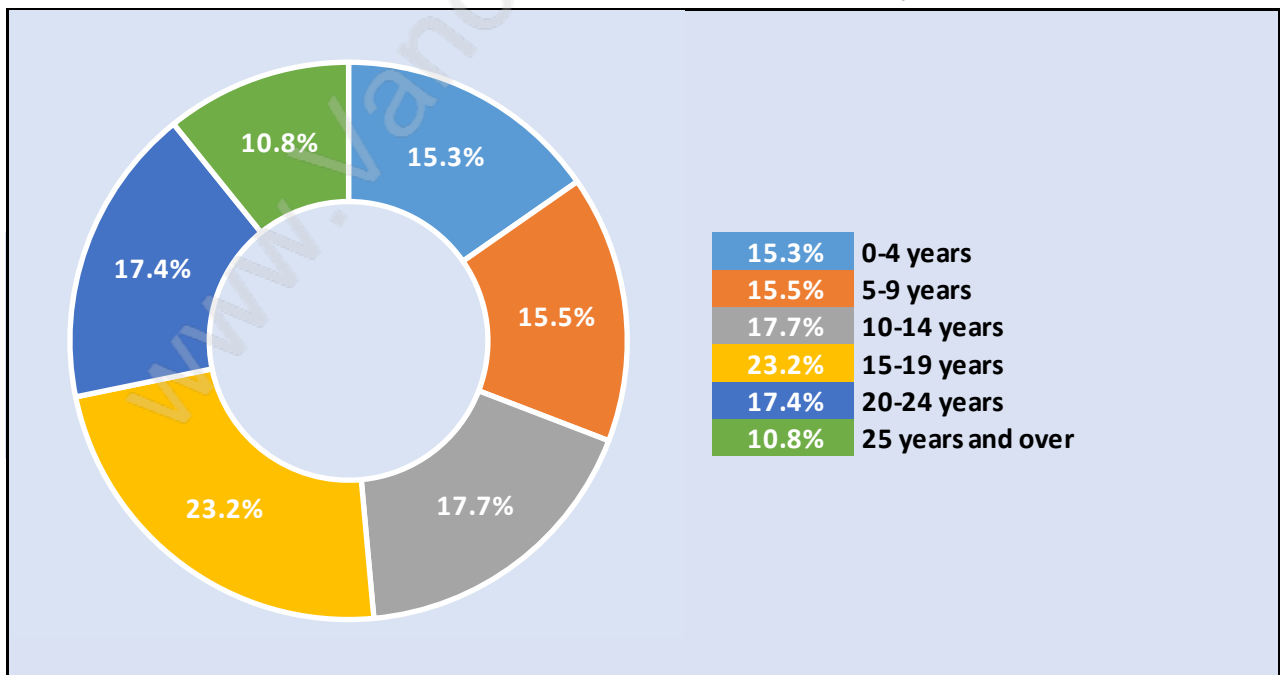

Children at Home in Mary Hill

Total Number of Children at Home - 1,473