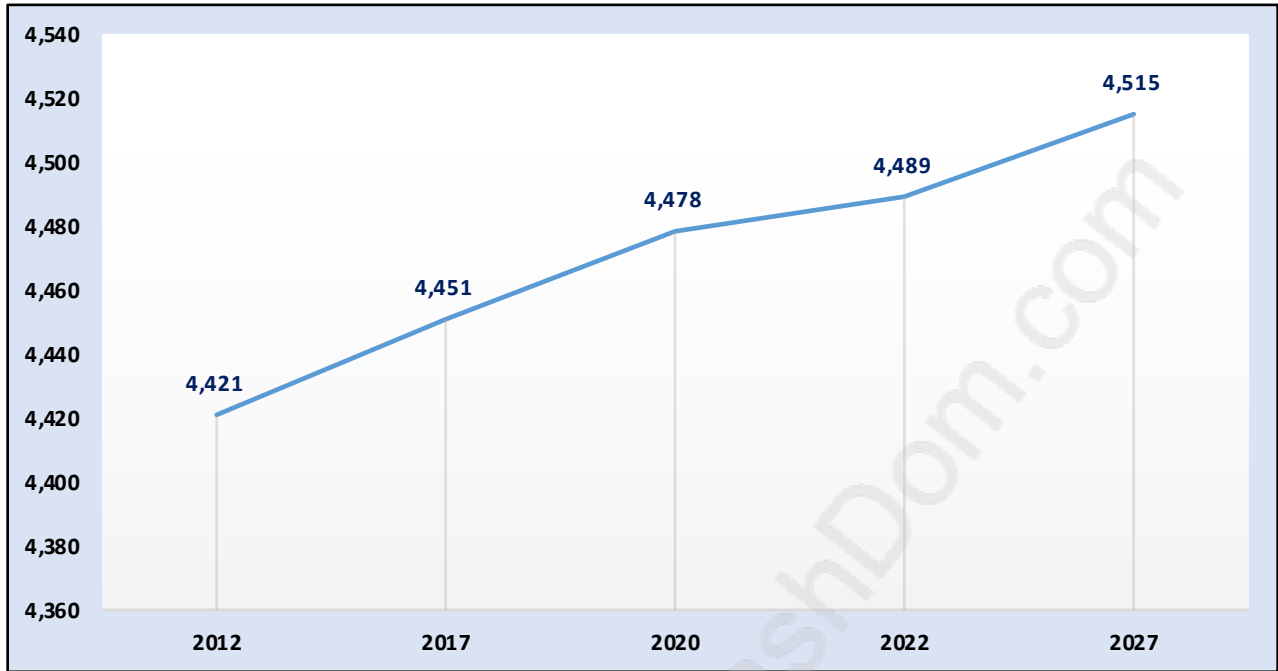

## Population Trends in Mary Hill

## Population Age 15+ by Income Status in Mary Hill

Total Population Age 15 - 3,726

### Dominant Period of Construction - 1961-1980