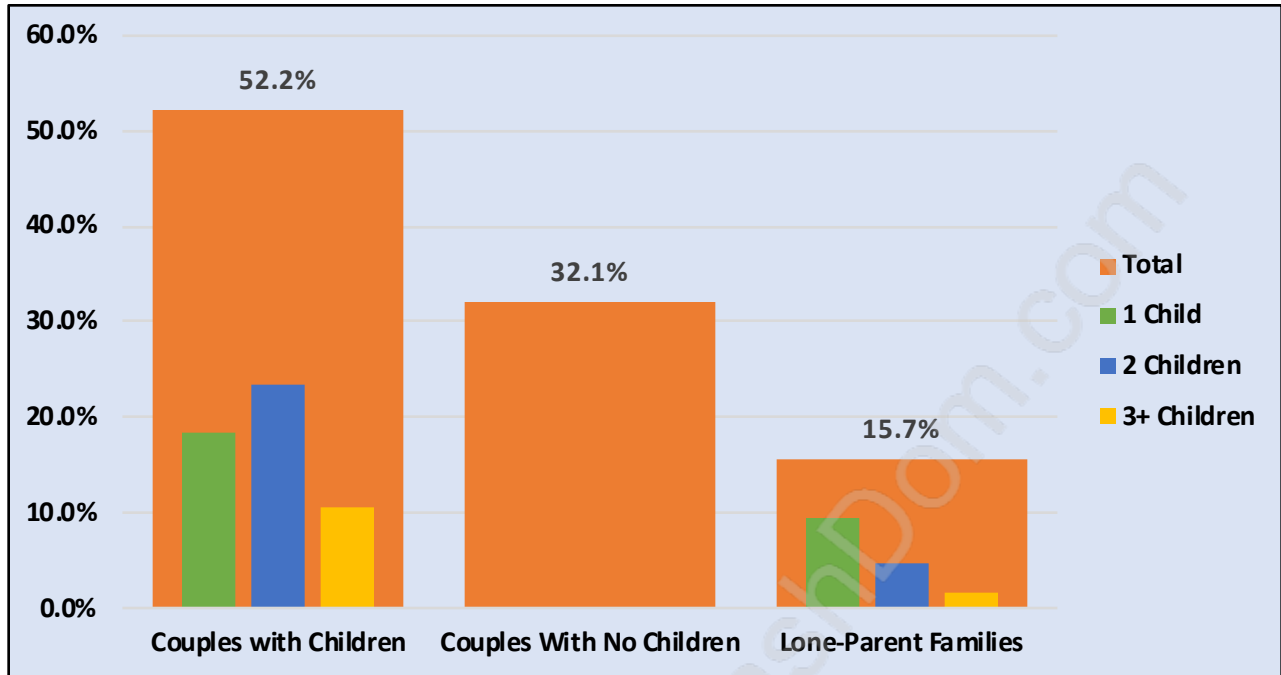

Family Structure in Mary Hill

Total Number of Families - 1,216 / Average Persons per Family - 3.1