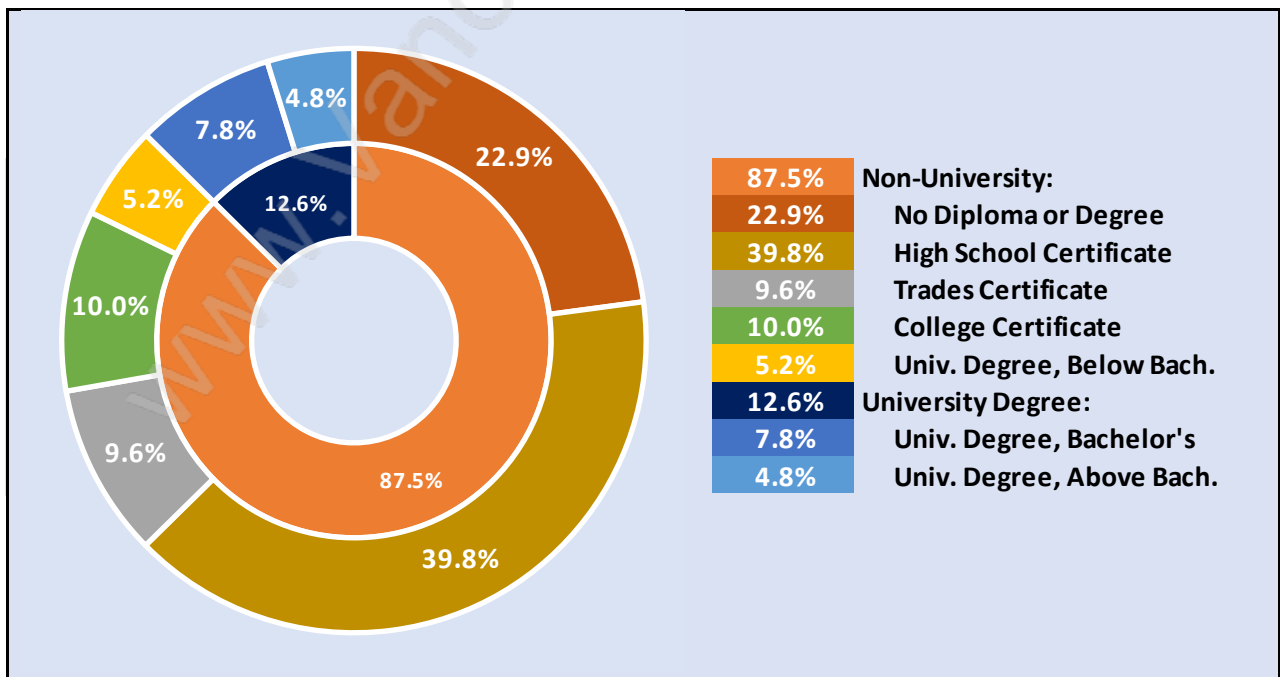

## Population Age 15+ in Matsqui