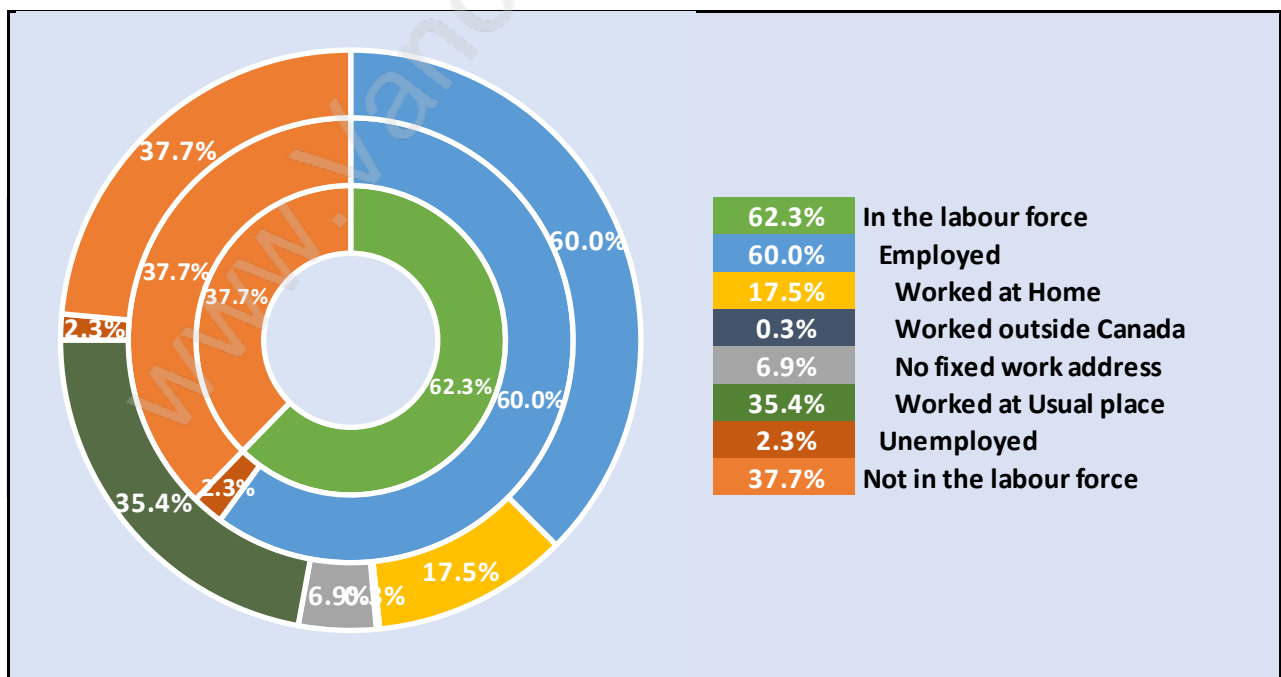

Labour Force Participation in Matsqui