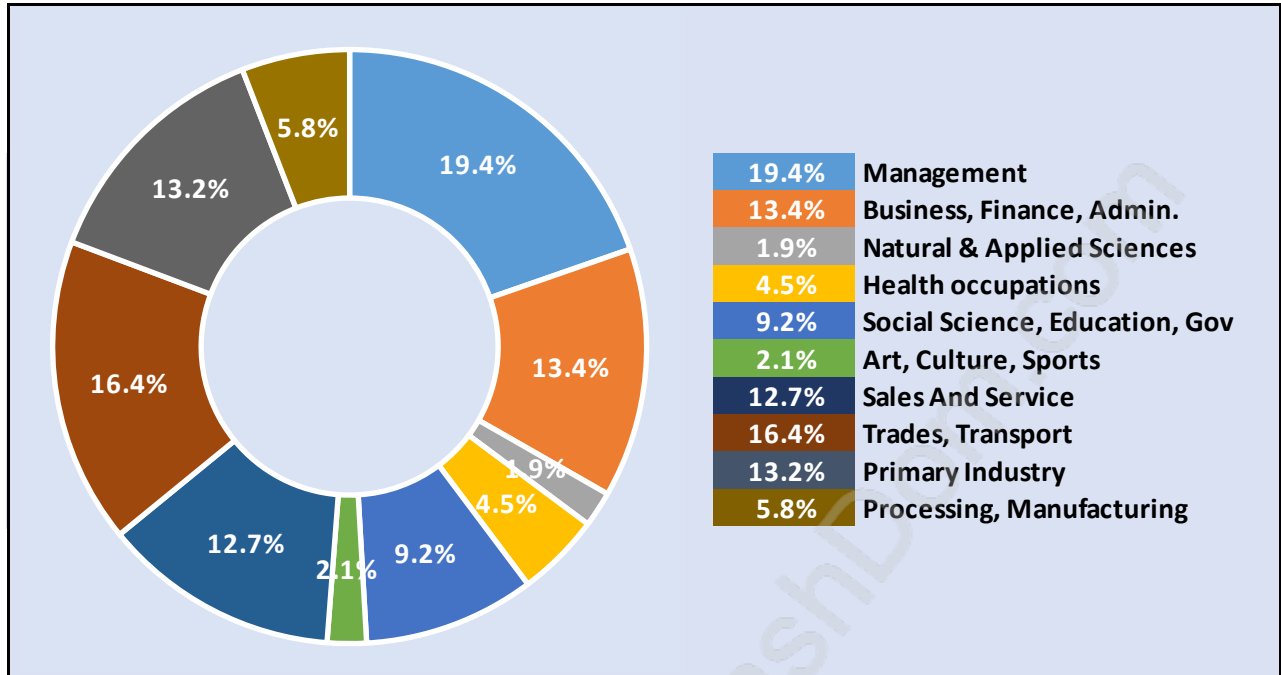

Labour Force by Occupation in Matsqui