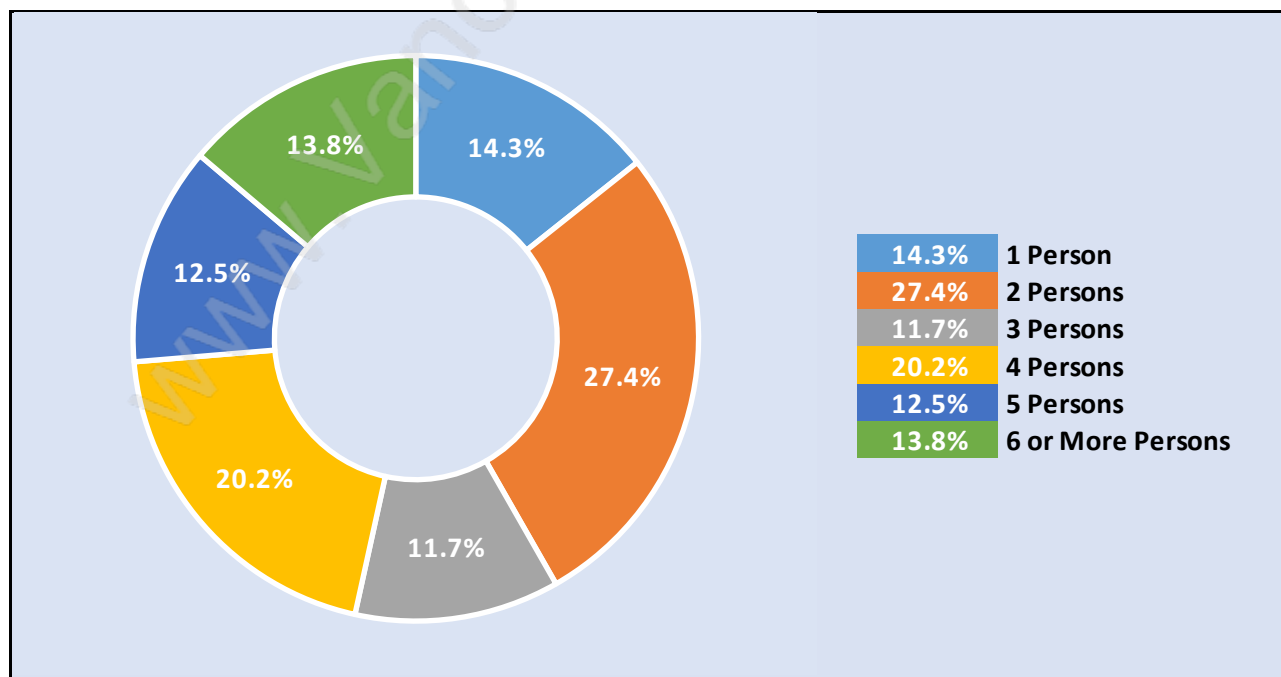

Households by Household Size in Matsqui

Total Number of Households - 816