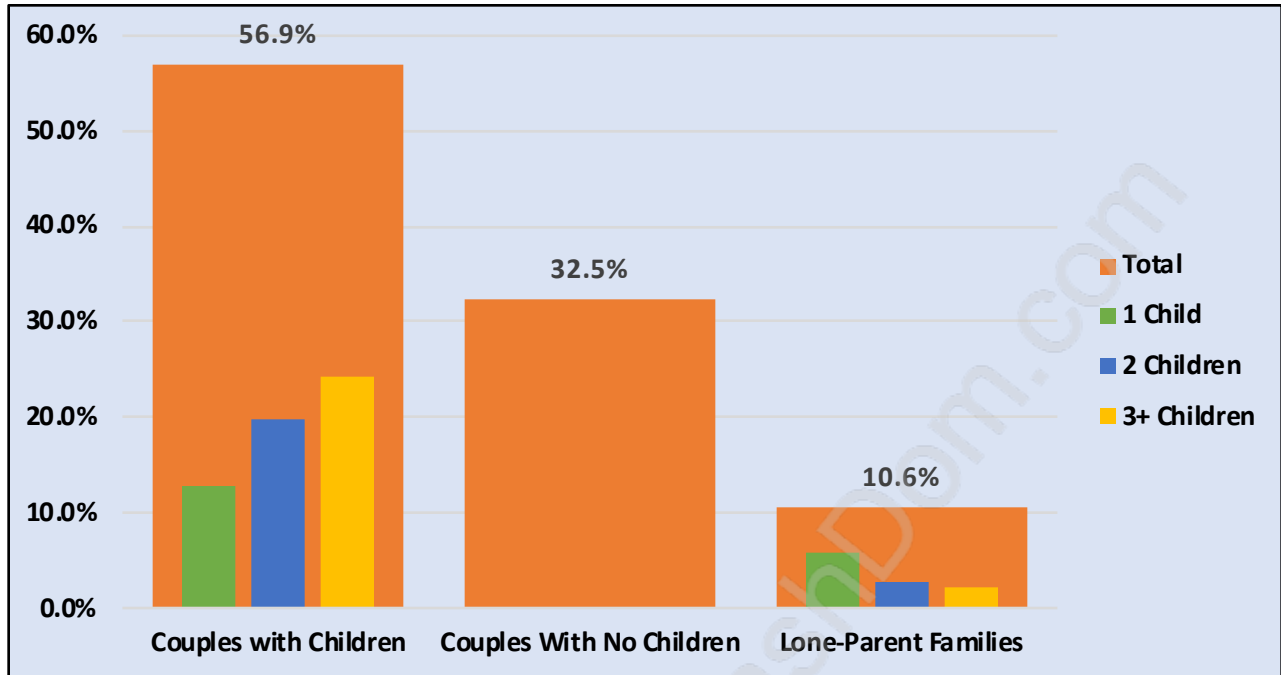

Family Structure in Matsqui

Total Number of Families - 679 / Average Persons per Family - 3.6