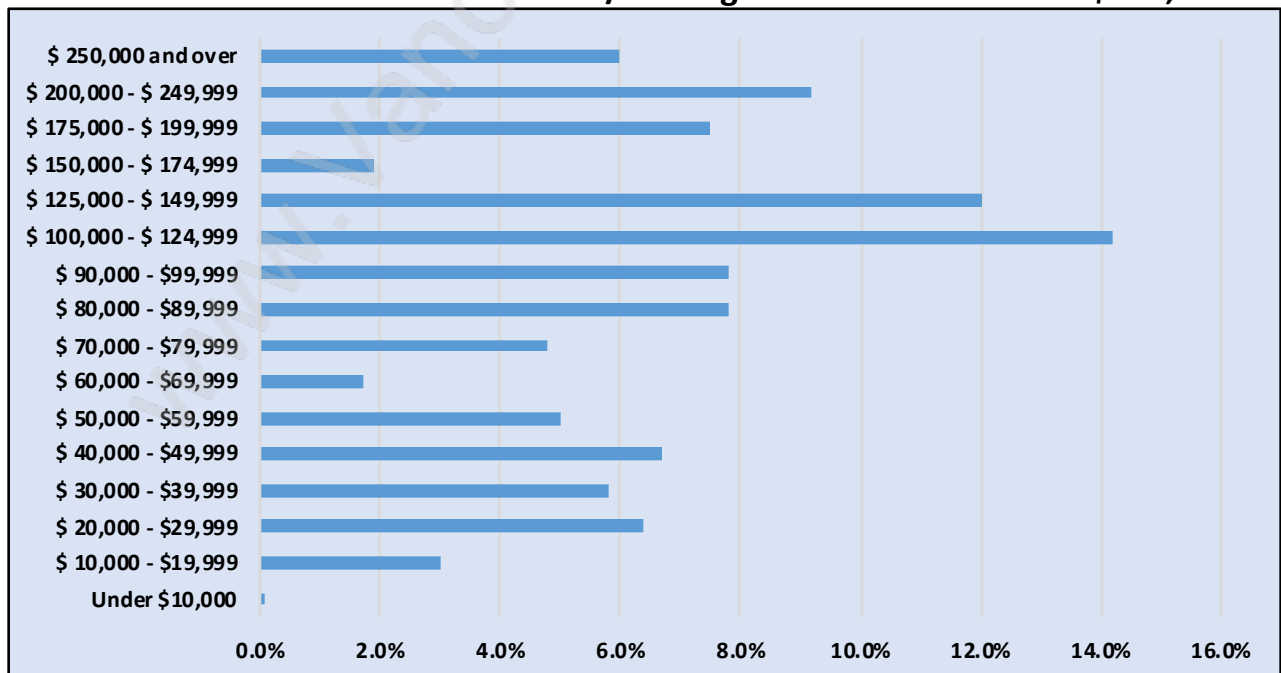

Households by Income in Matsqui

Total Number of Households - 816 / Average Household Income - $121,972