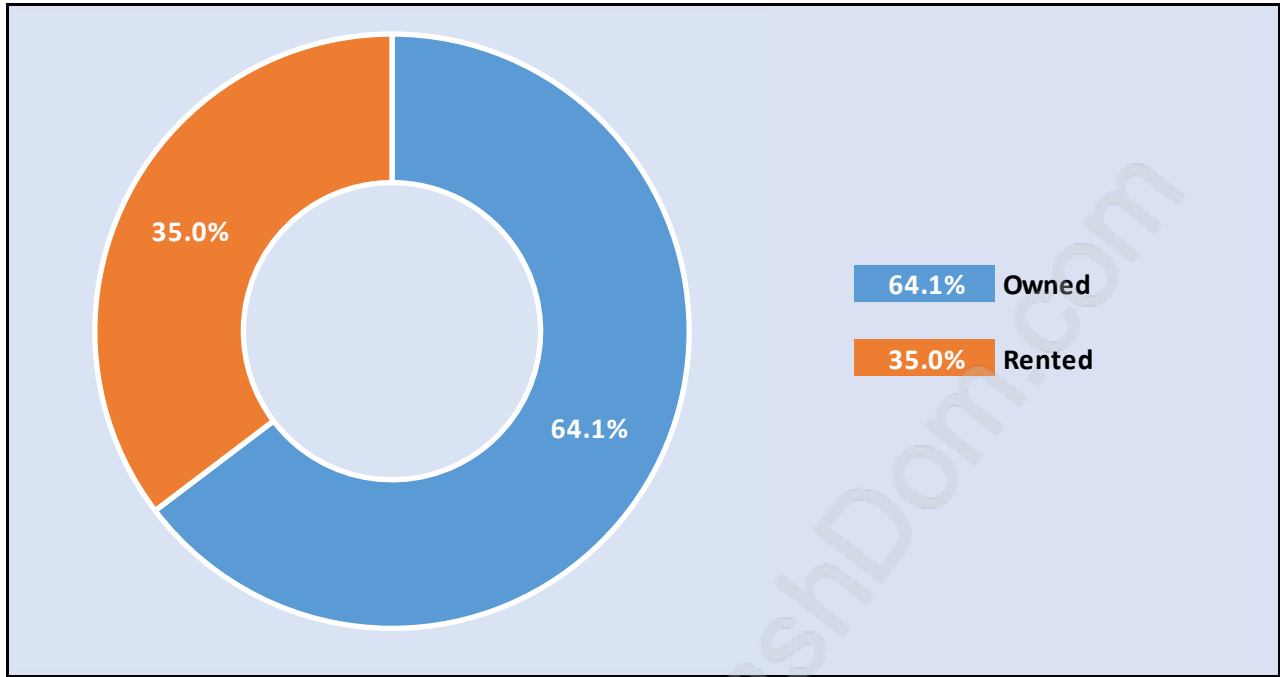

Dwellings in Matsqui