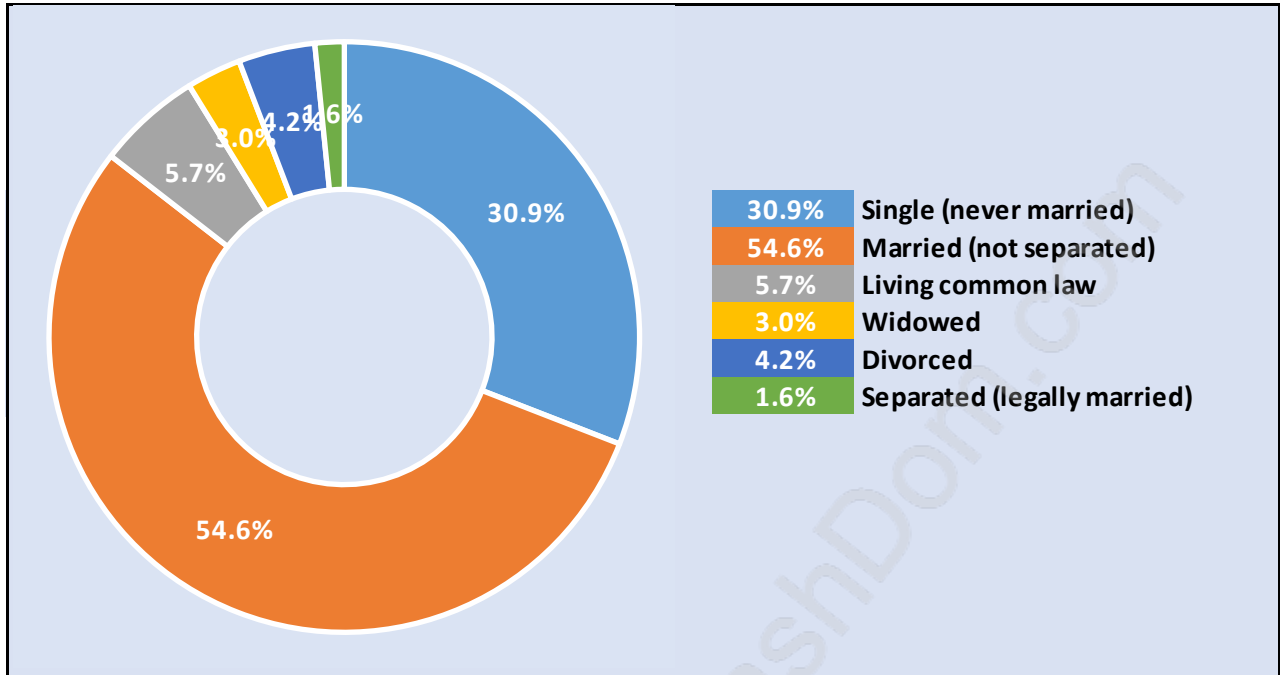

Families in Matsqui

Average Persons per Family - 3.6