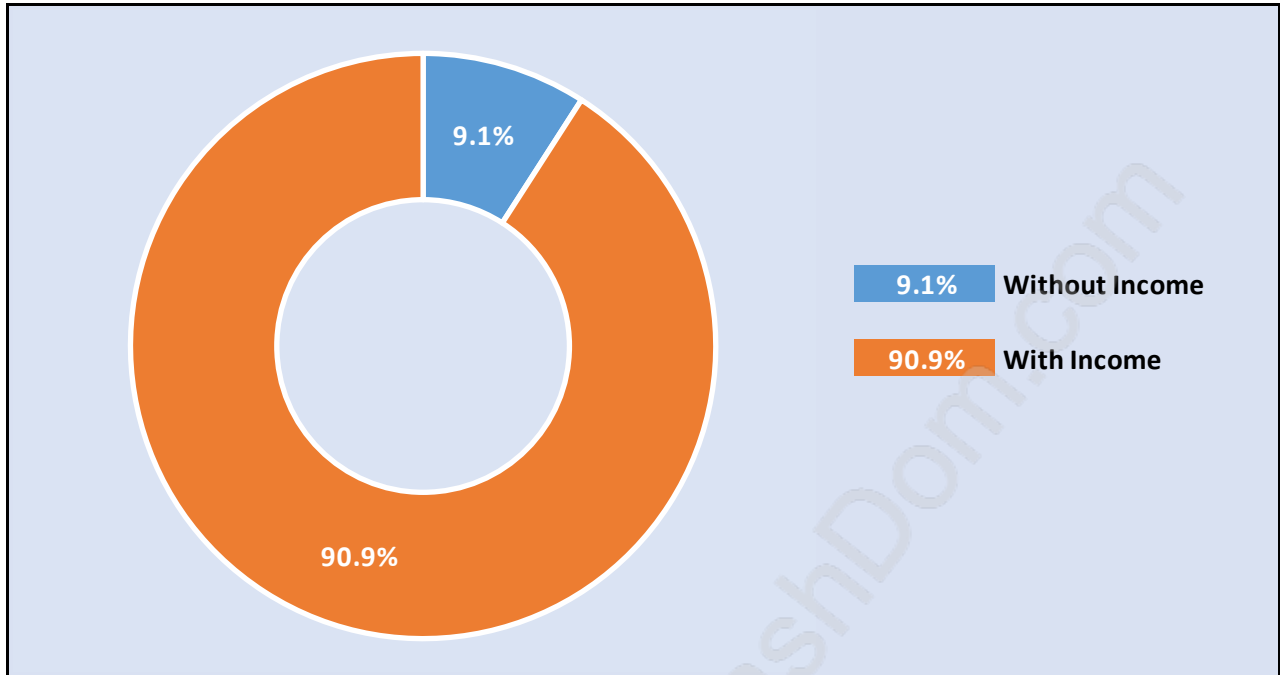

## Population Trends in Matsqui

## Population by Age in Matsqui

## Population Age 15+ by Income Status in Matsqui

Total Population Age 15 - 2,314