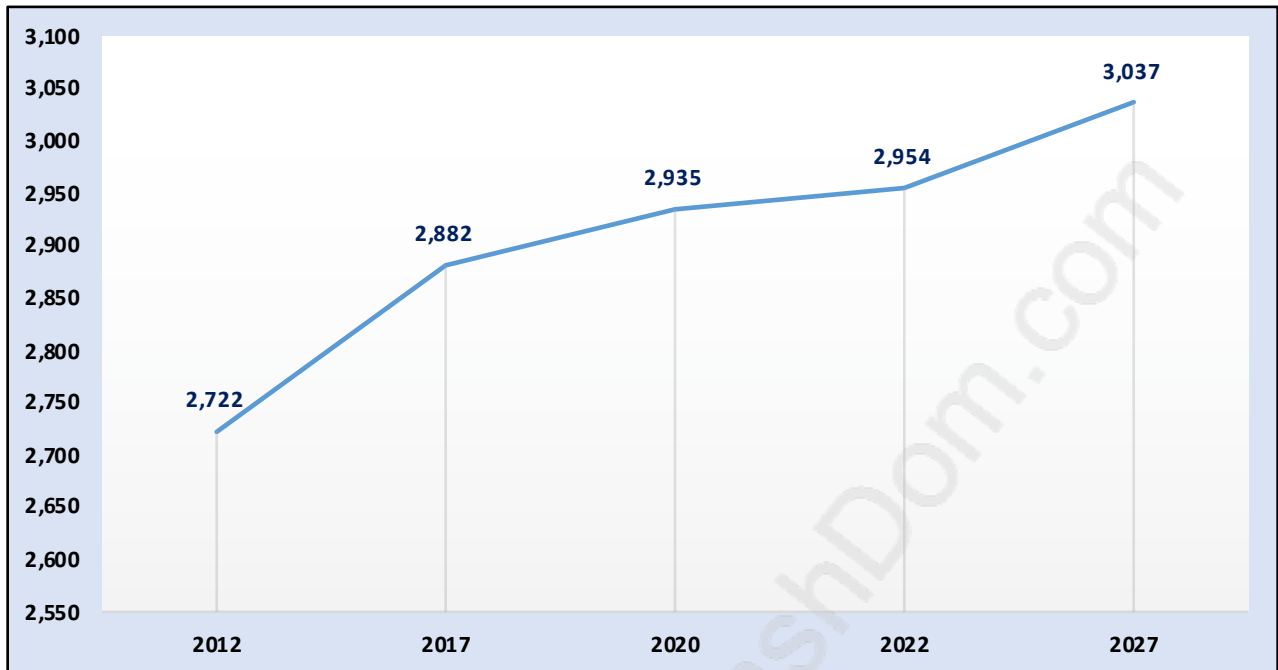

## Population Trends in Matsqui

## Population by Age in Matsqui

## Population Age 15+ by Income Status in Matsqui

Total Population Age 15 - 2,314