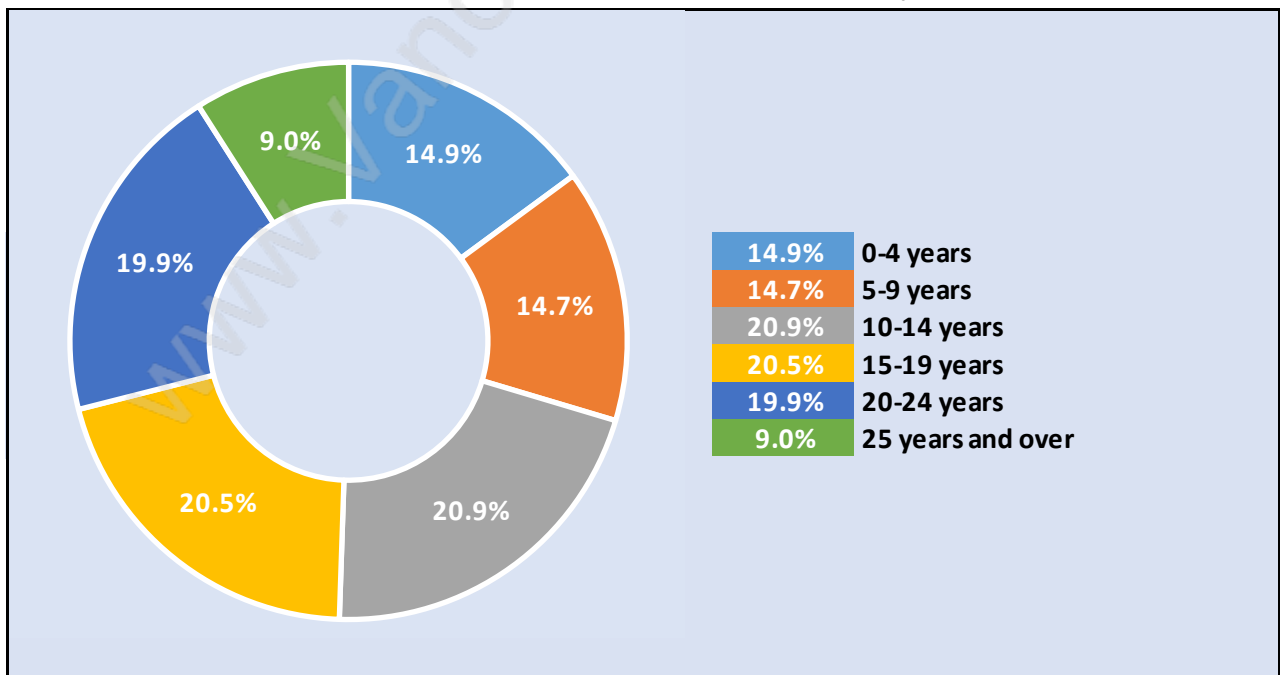

Children at Home in Matsqui

Total Number of Children at Home - 1,066