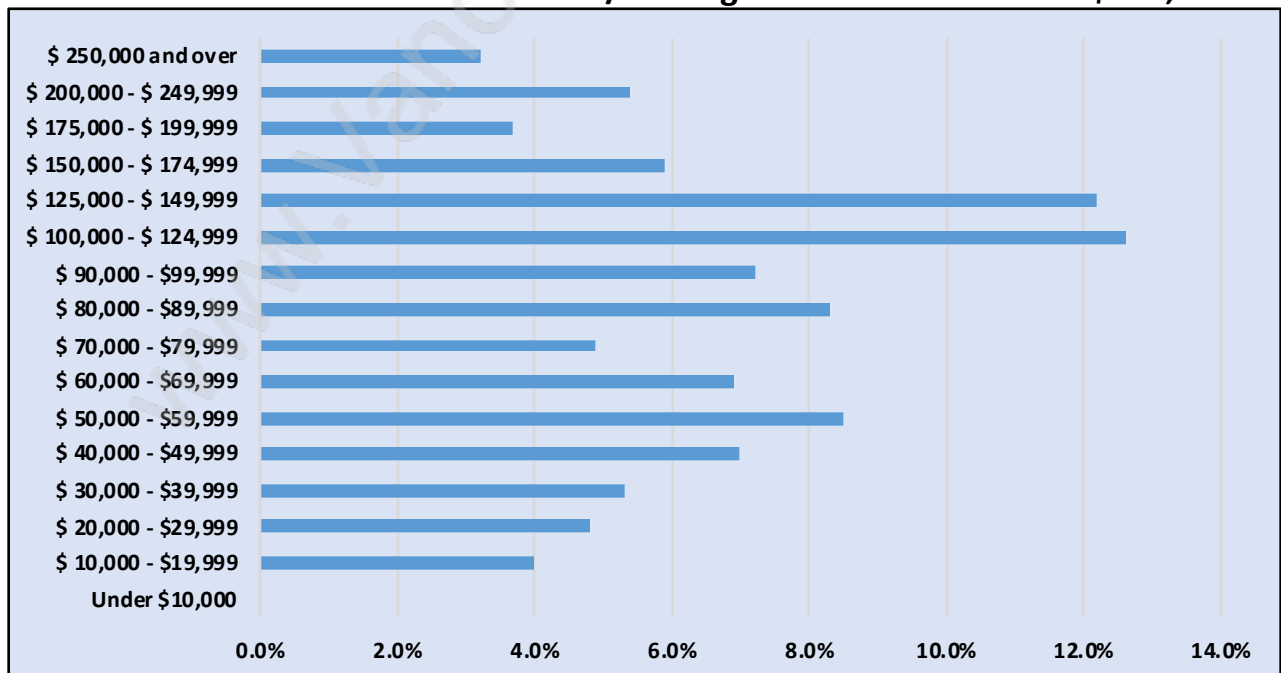

Households by Income in McLennan

Total Number of Households - 589 / Average Household Income - $108,348