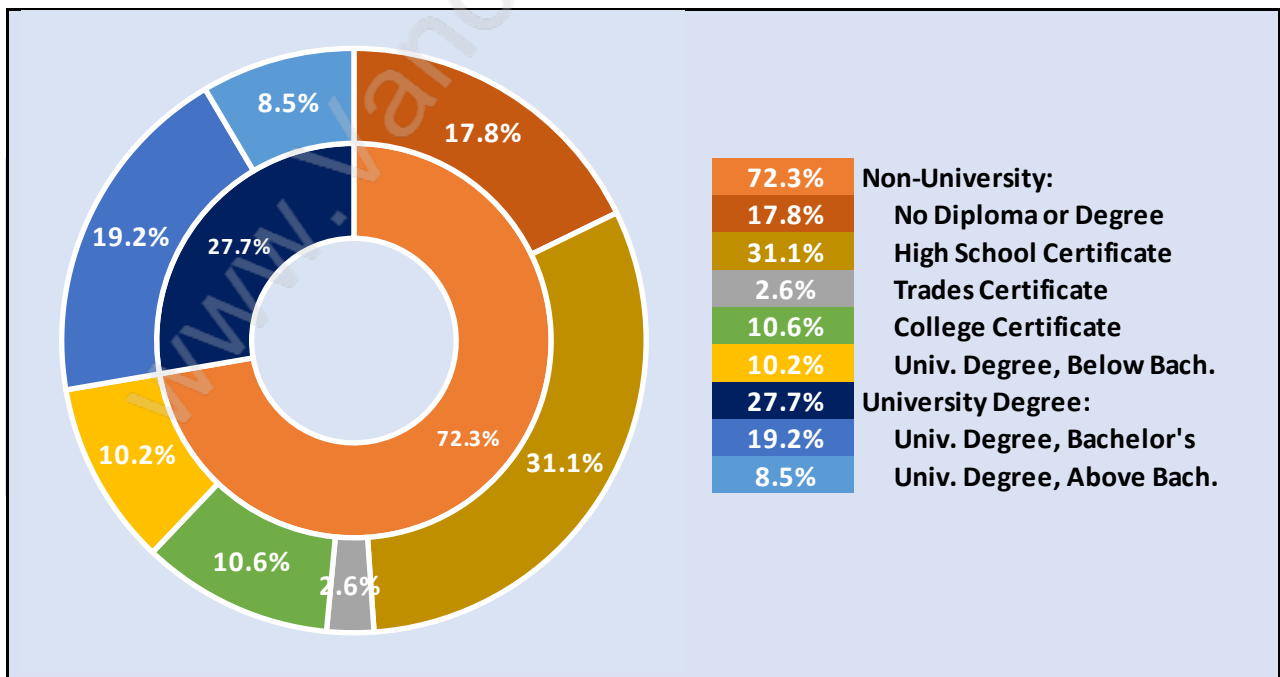

## Households by Household Size in McLennan

Total Number of Households - 589

## Population Age 15+ in McLennan