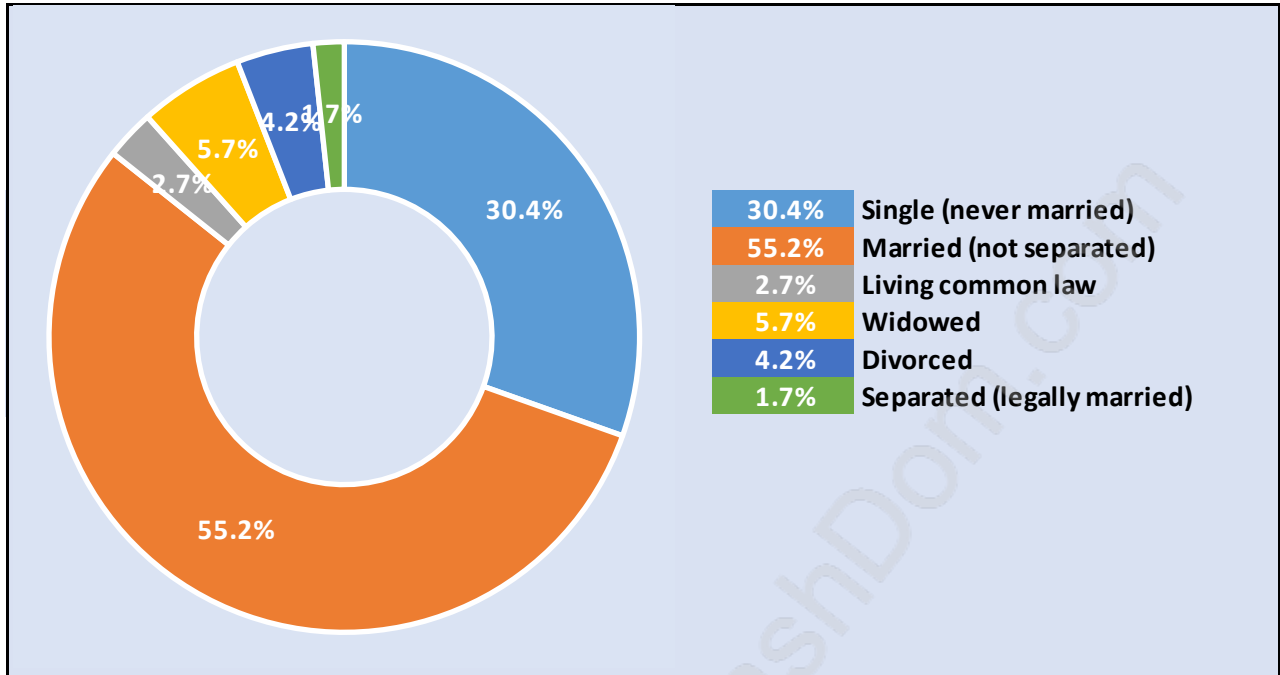

Families in McLennan

Average Persons per Family - 3.6