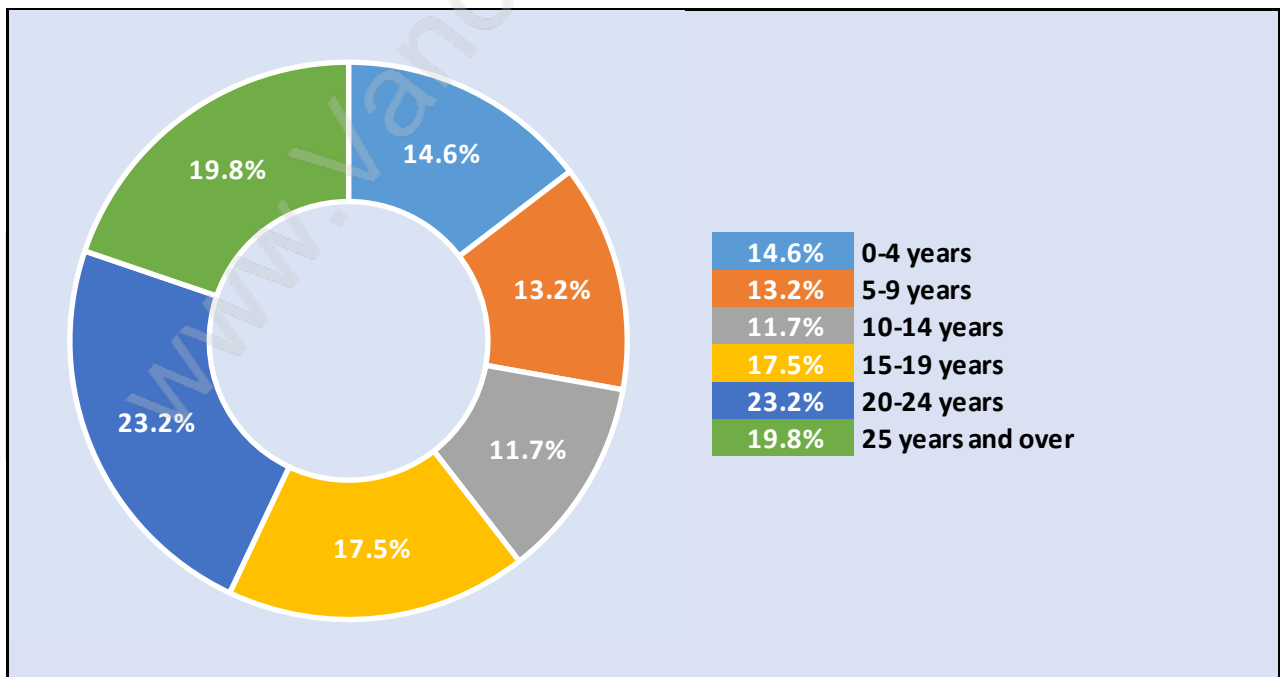

Children at Home in McLennan

Total Number of Children at Home - 714