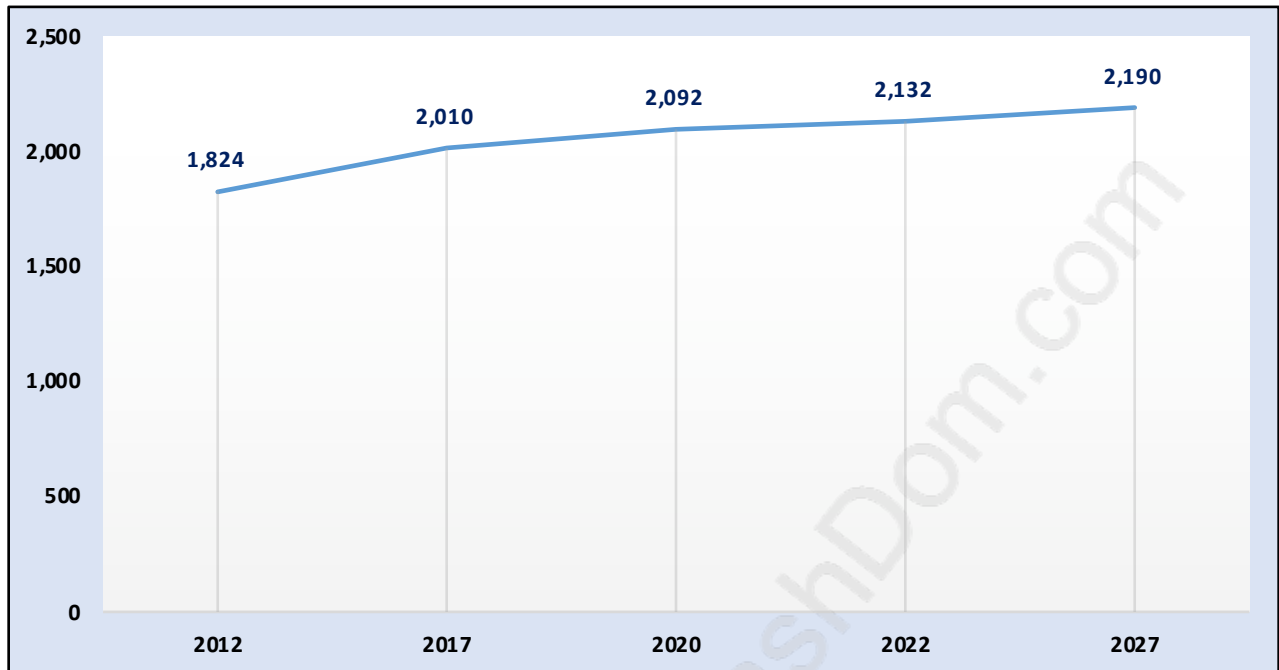

## Population Trends in McLennan

## Population Age 15+ by Income Status in McLennan

Total Population Age 15 - 1,749