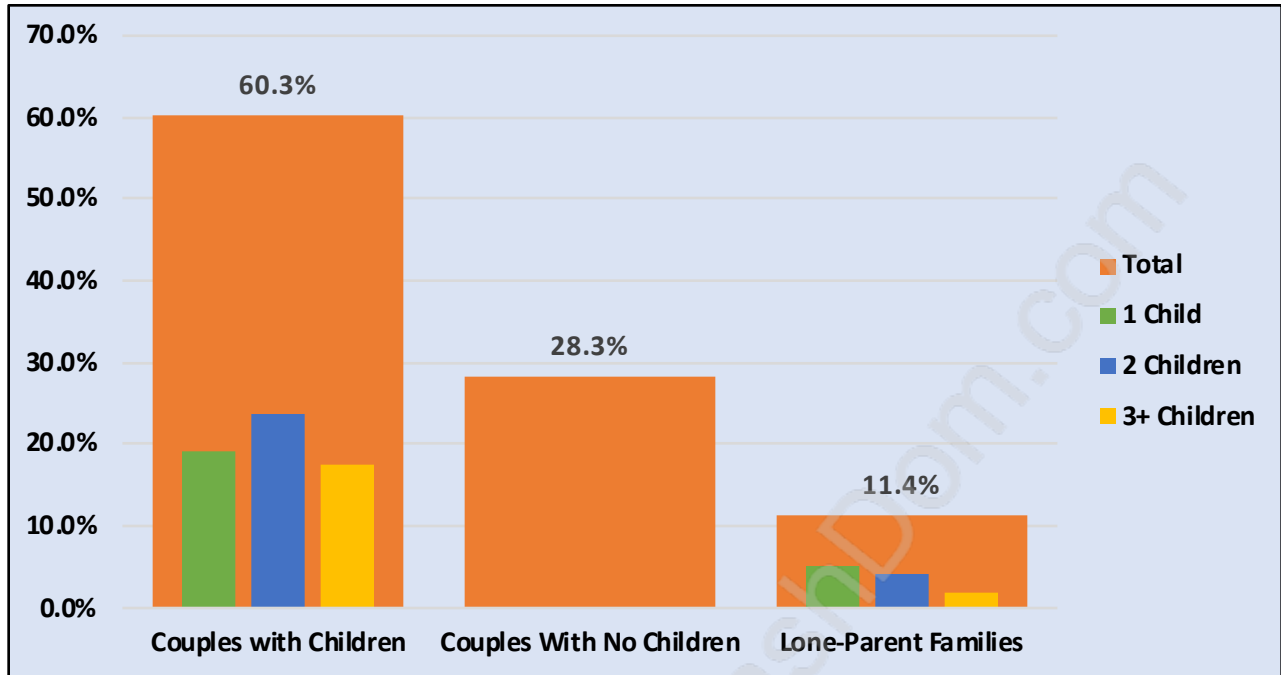

Family Structure in McLennan

Total Number of Families - 508 / Average Persons per Family - 3.6