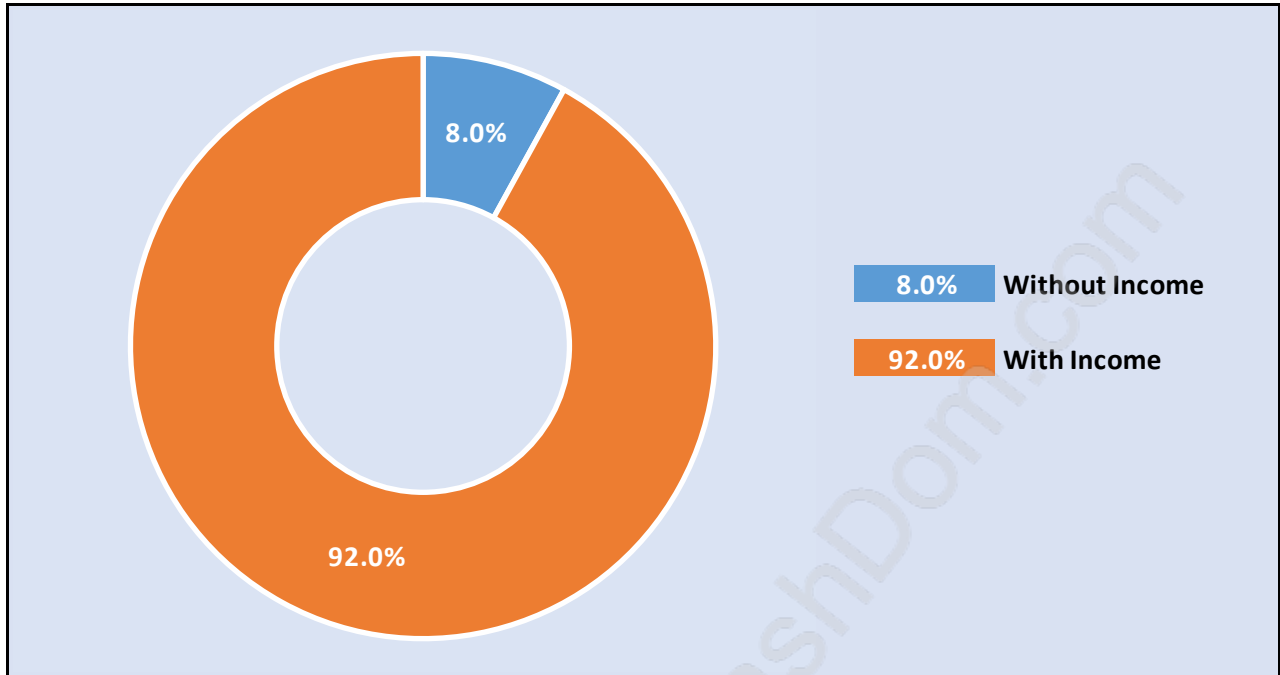

## Population Trends in McLennan

## Population by Age in McLennan

## Population Age 15+ by Income Status in McLennan

Total Population Age 15 - 1,749