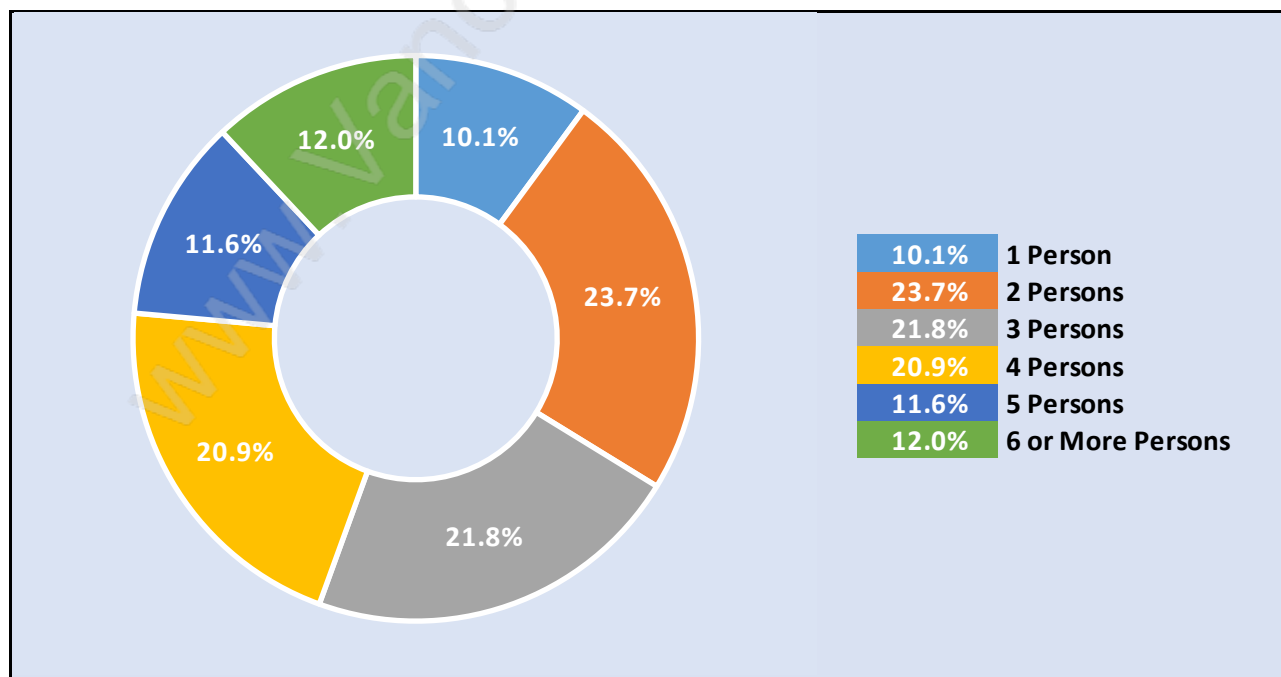

Households by Household Size in McLennan

Total Number of Households - 589