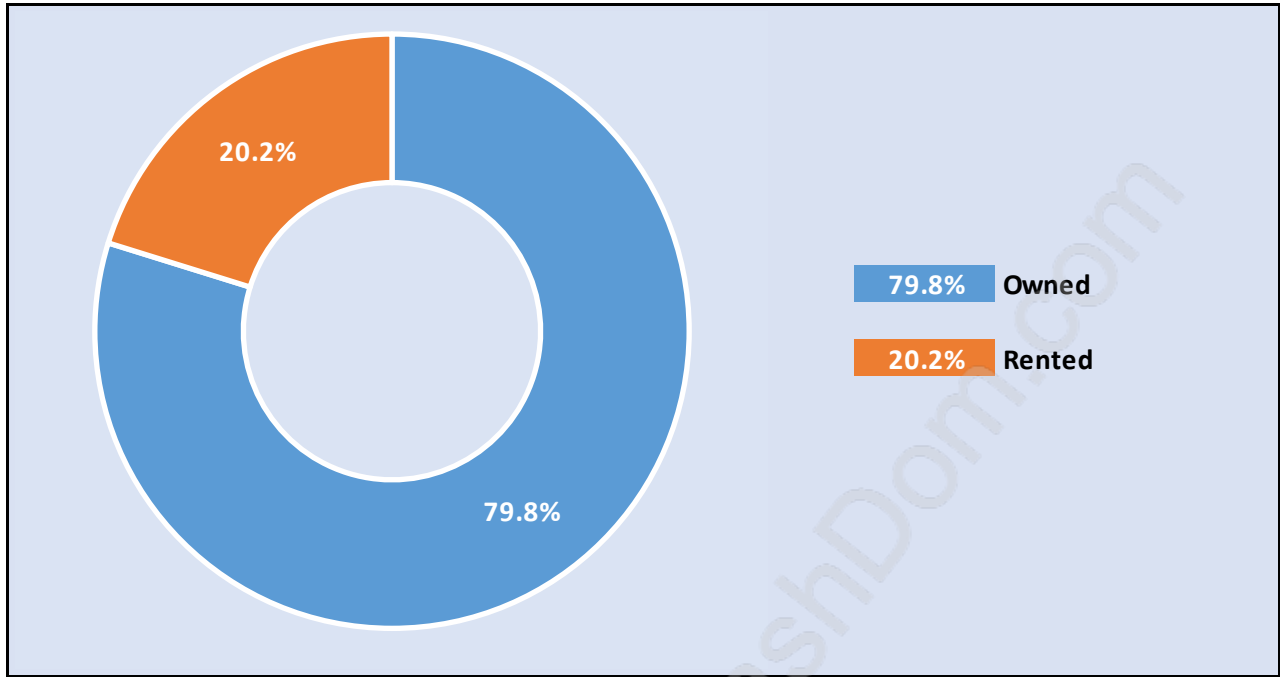

Dwellings in McLennan