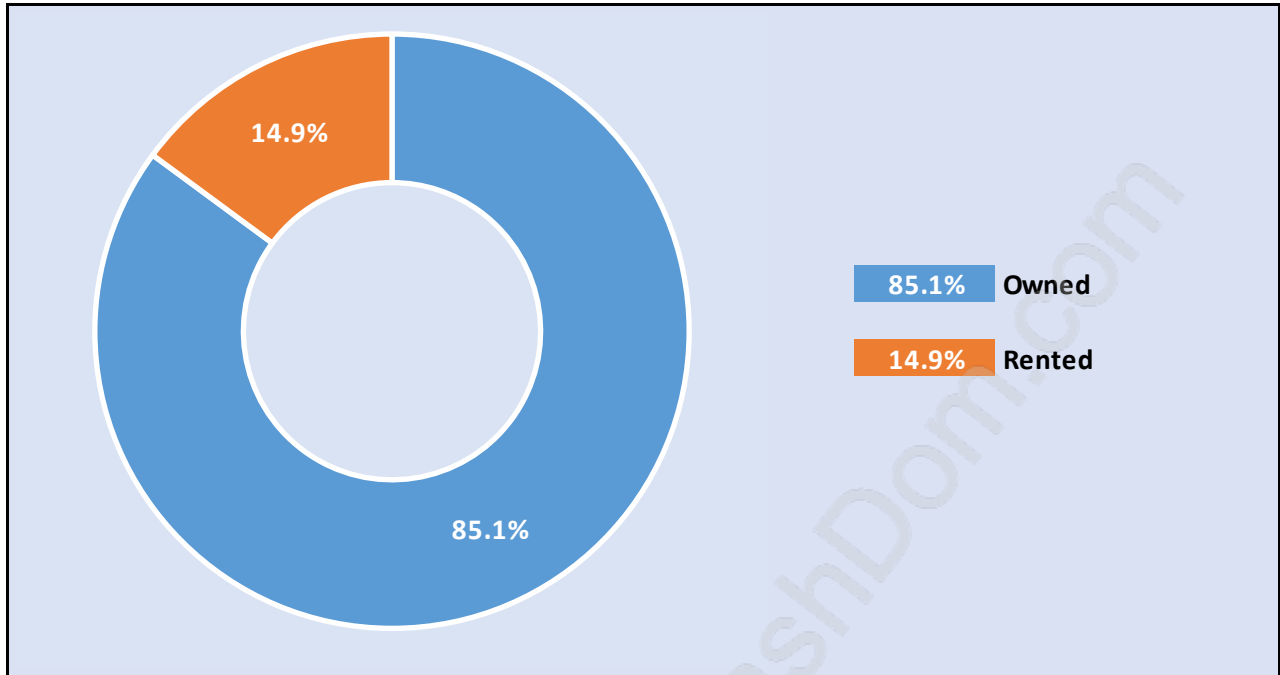

Mid Meadows

Population Trends in Mid Meadows

Population by Age in Mid Meadows

Population Age 15+ by Income Status in Mid Meadows

Total Population Age 15 - 1,506

Households by Income in Mid Meadows

Total Number of Households - 642 / Average Household Income - \$111,482

Families in Mid Meadows

Average Persons per Family - 3

Children at Home in Mid Meadows

Total Number of Children at Home - 547

Family Structure in Mid Meadows

Total Number of Families - 489 / Average Persons per Family - 3.

Households by Household Size in Mid Meadows

Total Number of Households - 642

Dwellings in Mid Meadows

Population Age 15+ in Mid Meadows

Labour Force by Occupation in Mid Meadows

Labour Force Participation in Mid Meadows