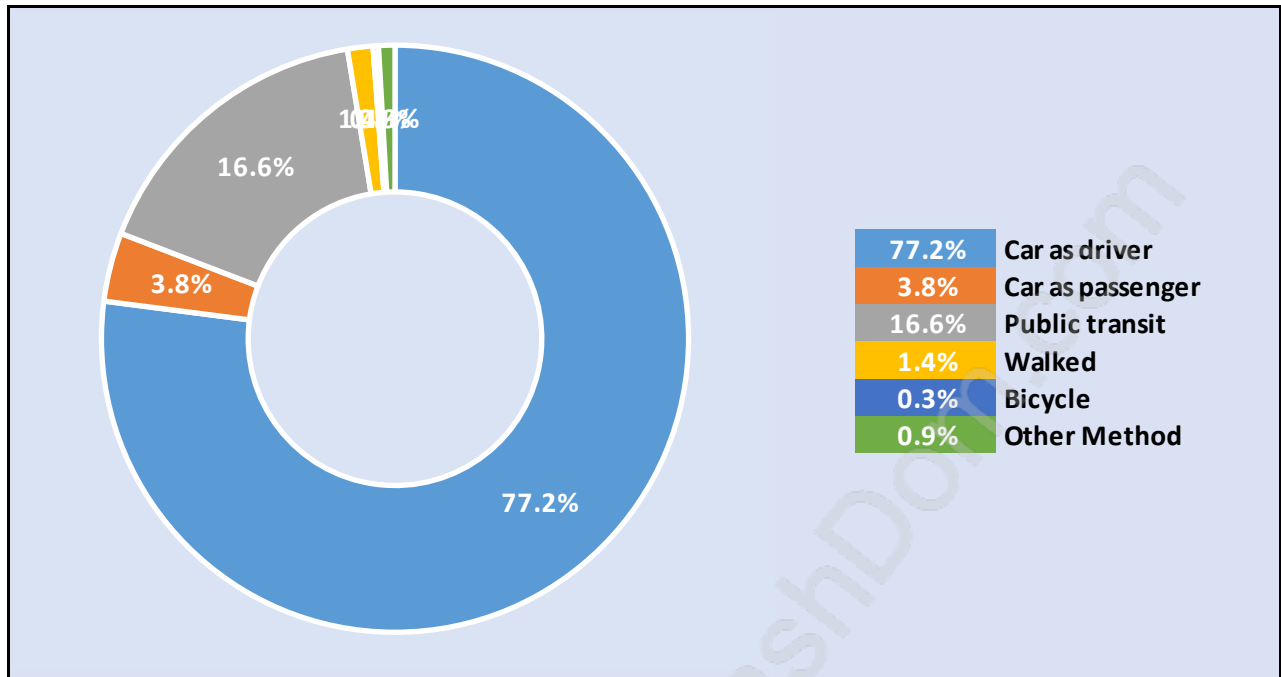

Travel To Work in (from) Mid Meadows