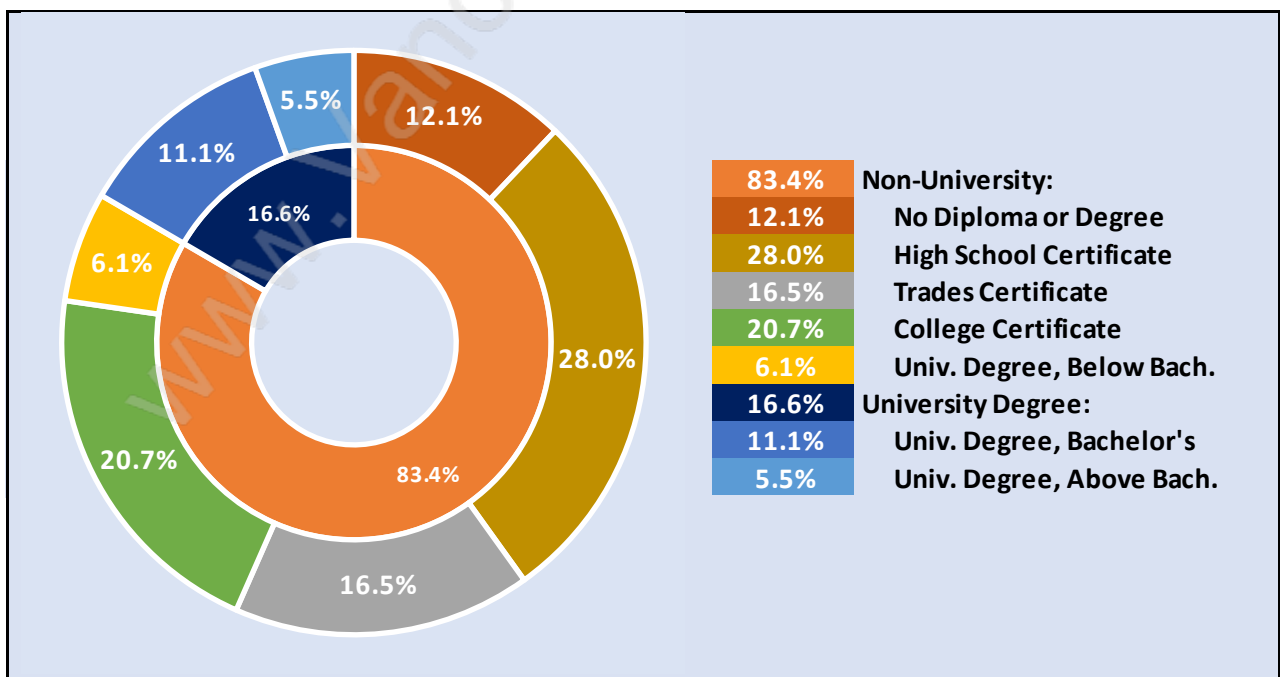

Households by Household Size in Mid Meadows

Total Number of Households - 642

Dwellings in Mid Meadows

Population Age 15+ in Mid Meadows

Labour Force by Occupation in Mid Meadows

Labour Force Participation in Mid Meadows