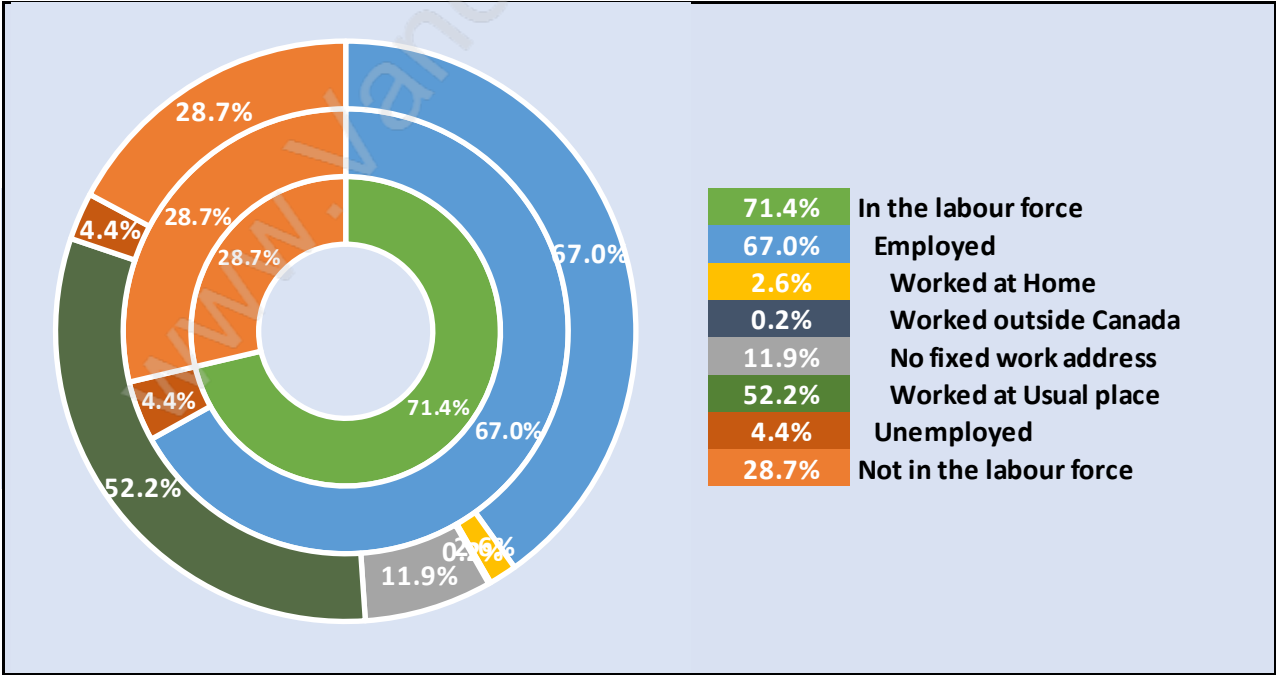

Households by Household Size in Mid Meadows

Total Number of Households - 642

Dwellings in Mid Meadows

Population Age 15+ in Mid Meadows

Labour Force by Occupation in Mid Meadows

Labour Force Participation in Mid Meadows