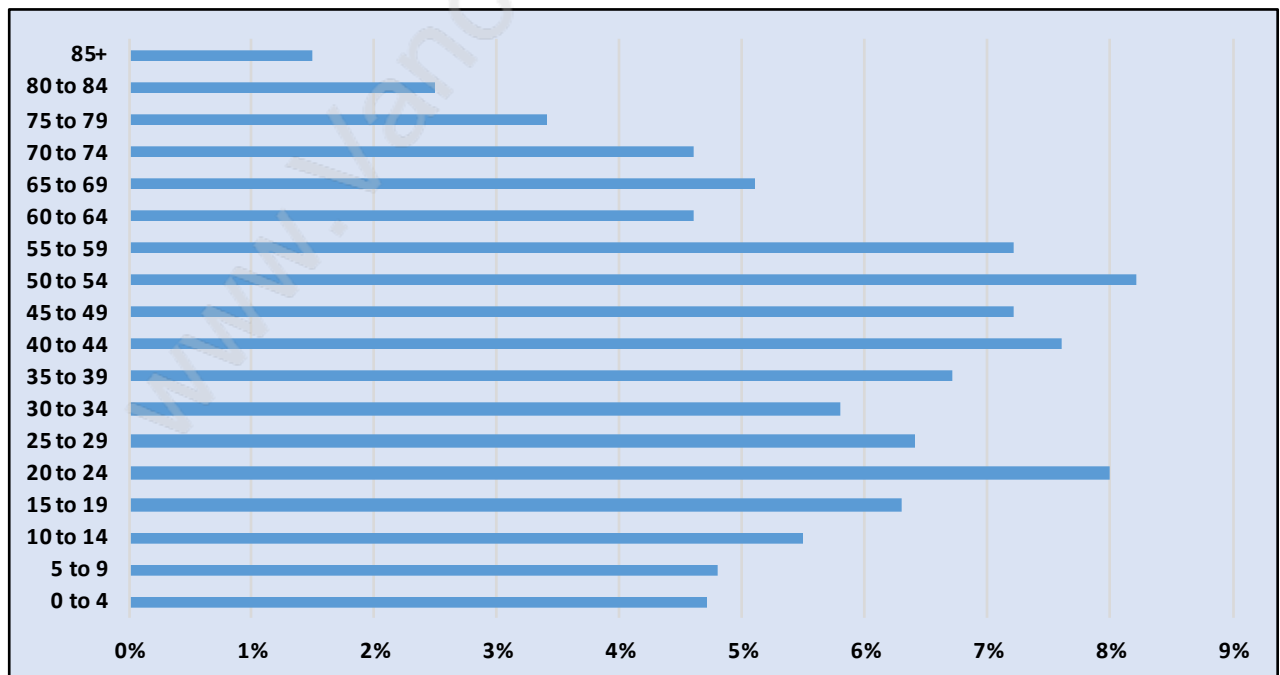

Mid Meadows

Population Trends in Mid Meadows

Population by Age in Mid Meadows

Population Age 15+ by Income Status in Mid Meadows

Total Population Age 15 - 1,506

Households by Income in Mid Meadows

Total Number of Households - 642 / Average Household Income - \$111,482

Families in Mid Meadows

Average Persons per Family - 3

Children at Home in Mid Meadows

Total Number of Children at Home - 547

Family Structure in Mid Meadows

Total Number of Families - 489 / Average Persons per Family - 3.