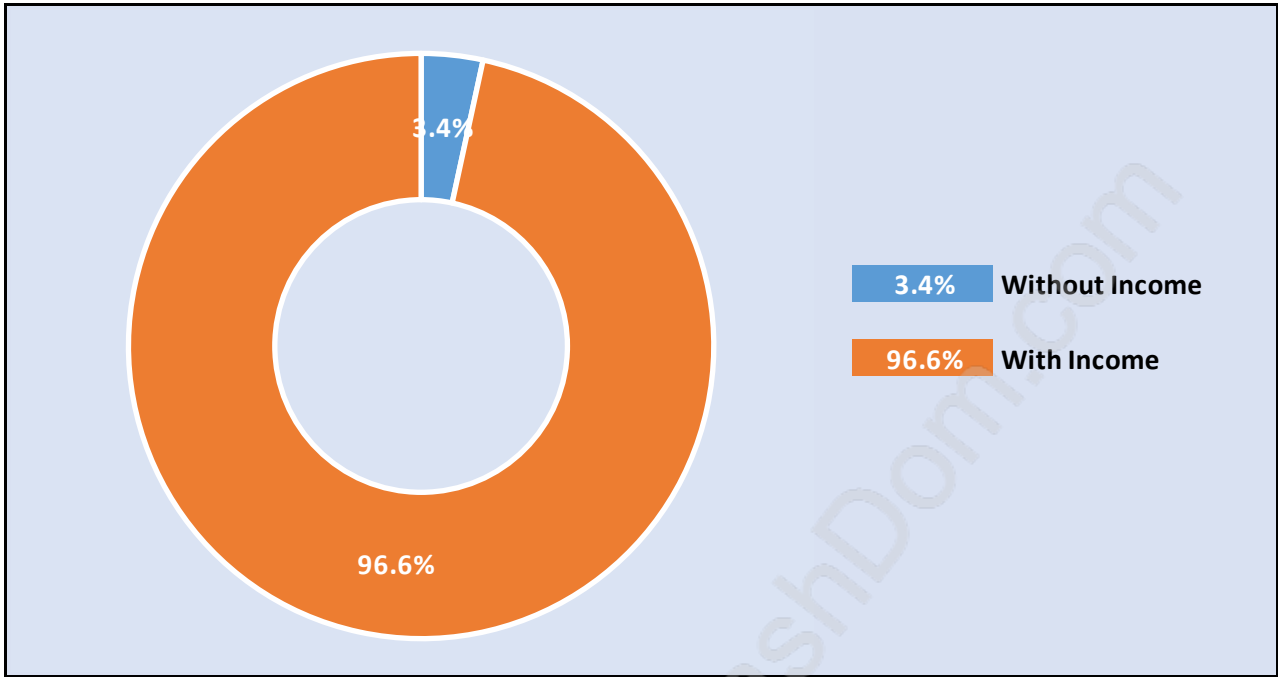

Mid Meadows

Population Trends in Mid Meadows

Population by Age in Mid Meadows

Population Age 15+ by Income Status in Mid Meadows

Total Population Age 15 - 1,506

Households by Income in Mid Meadows

Total Number of Households - 642 / Average Household Income - \$111,482

Families in Mid Meadows

Average Persons per Family - 3

Children at Home in Mid Meadows

Total Number of Children at Home - 547

Family Structure in Mid Meadows

Total Number of Families - 489 / Average Persons per Family - 3.