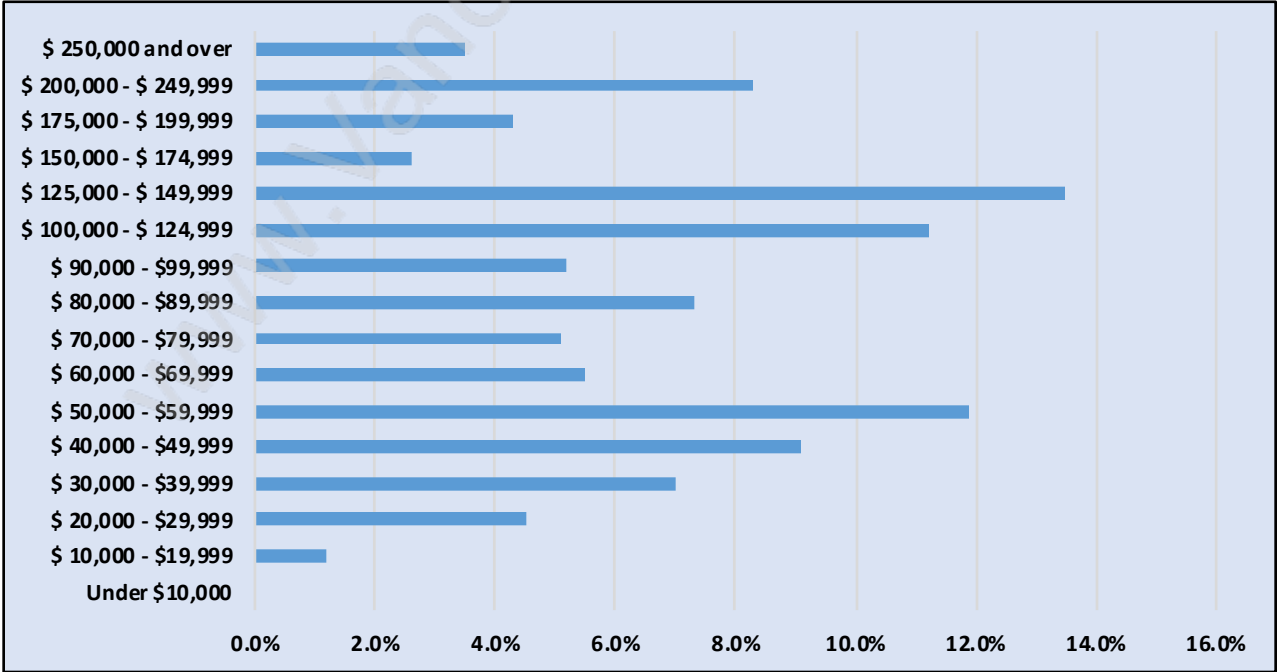

Mid Meadows

Population Trends in Mid Meadows

Population by Age in Mid Meadows

Population Age 15+ by Income Status in Mid Meadows

Total Population Age 15 - 1,506

Households by Income in Mid Meadows

Total Number of Households - 642 / Average Household Income - \$111,482

Families in Mid Meadows

Average Persons per Family - 3

Children at Home in Mid Meadows

Total Number of Children at Home - 547

Family Structure in Mid Meadows

Total Number of Families - 489 / Average Persons per Family - 3.