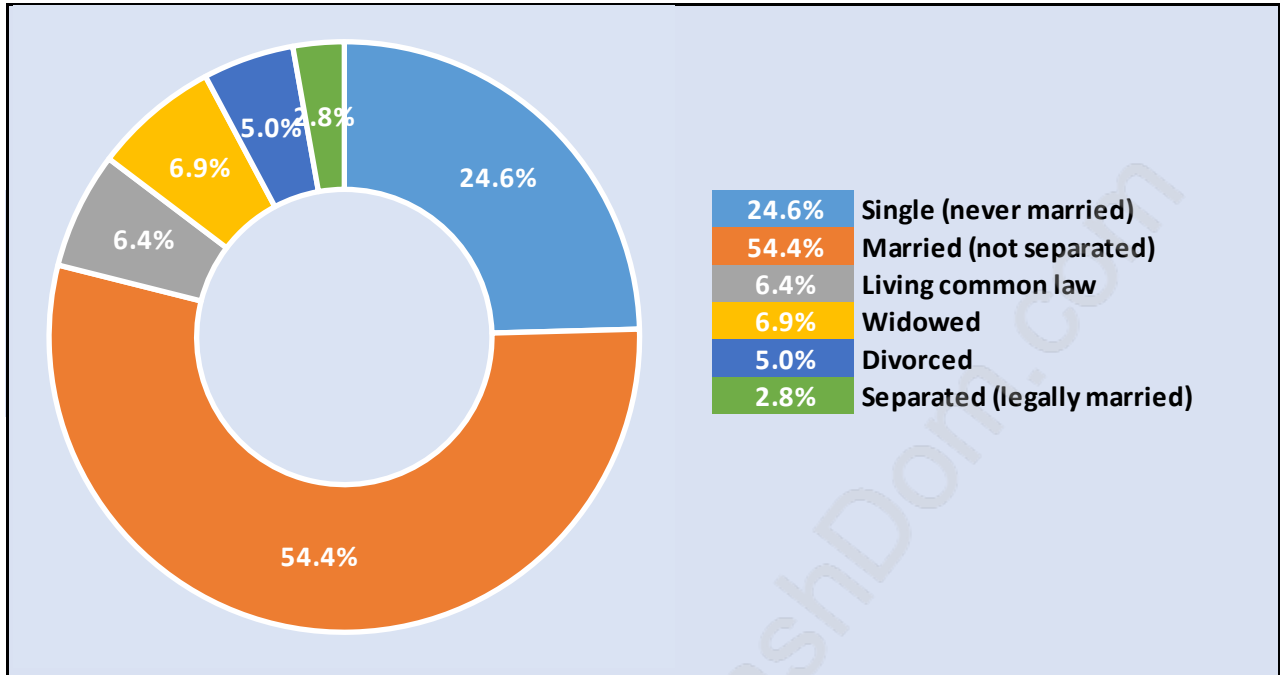

Mid Meadows

Population Trends in Mid Meadows

Population by Age in Mid Meadows

Population Age 15+ by Income Status in Mid Meadows

Total Population Age 15 - 1,506

Households by Income in Mid Meadows

Total Number of Households - 642 / Average Household Income - \$111,482

Families in Mid Meadows

Average Persons per Family - 3

Children at Home in Mid Meadows

Total Number of Children at Home - 547

Family Structure in Mid Meadows

Total Number of Families - 489 / Average Persons per Family - 3.