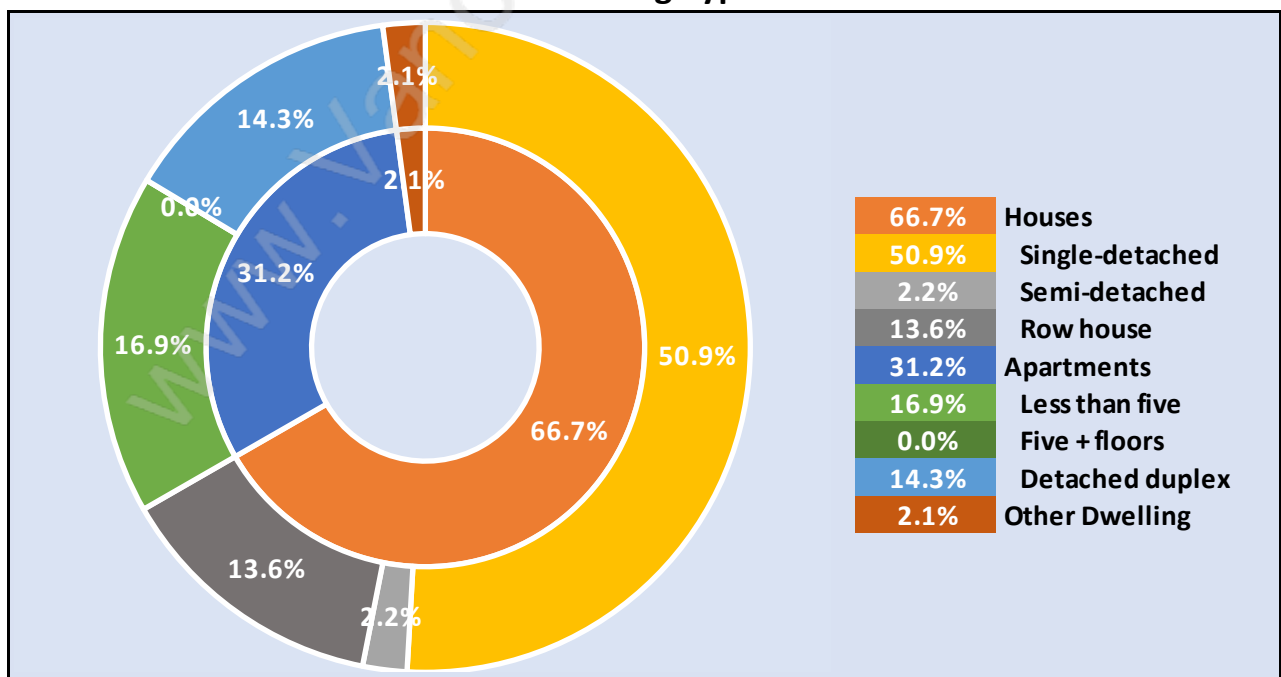

Mid Meadows

Population Trends in Mid Meadows

Population by Age in Mid Meadows

Population Age 15+ by Income Status in Mid Meadows

Total Population Age 15 - 1,506

Households by Income in Mid Meadows

Total Number of Households - 642 / Average Household Income - \$111,482

Families in Mid Meadows

Average Persons per Family - 3

Children at Home in Mid Meadows

Total Number of Children at Home - 547

Family Structure in Mid Meadows

Total Number of Families - 489 / Average Persons per Family - 3.

Households by Household Size in Mid Meadows

Total Number of Households - 642

Dwellings in Mid Meadows

Population Age 15+ in Mid Meadows

Labour Force by Occupation in Mid Meadows

Labour Force Participation in Mid Meadows

Travel To Work in (from) Mid Meadows

Occupied Dwellings by Structure Type in Mid Meadows

Dominant Bulding Type - Houses

Private Dwellings by Period of Construction in Mid Meadows

Dominant Period of Construction - 1981-1990