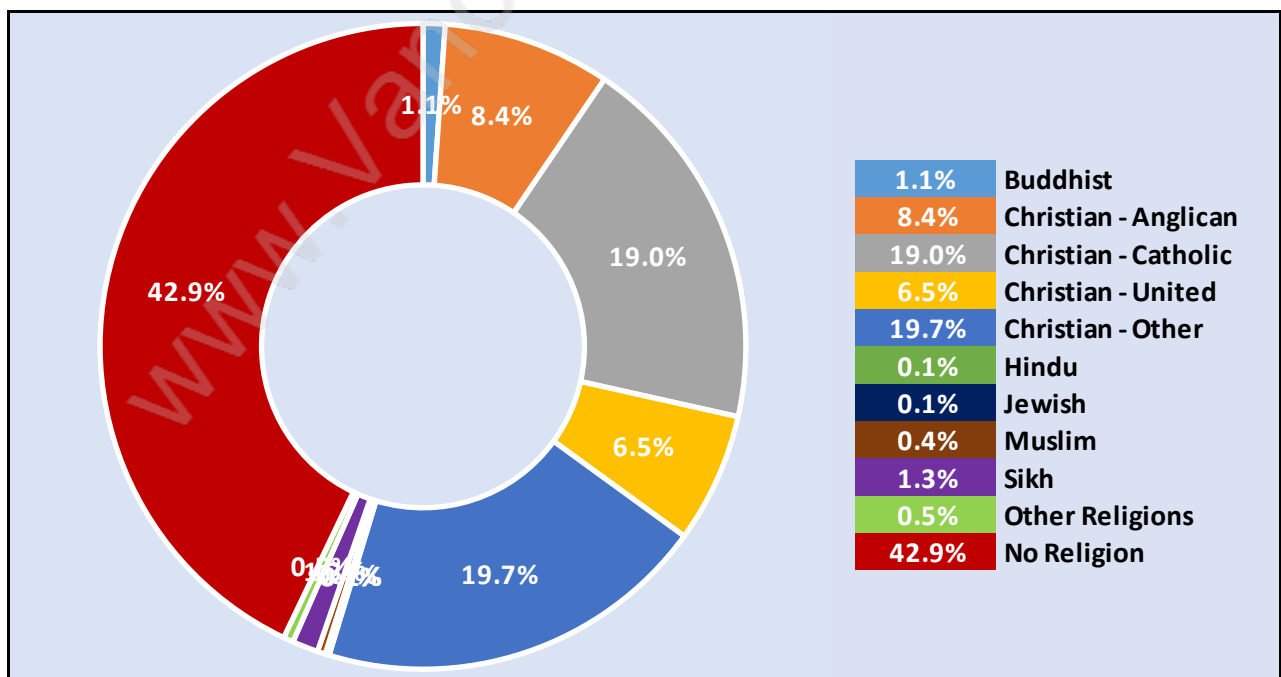

Population by Religion in Mid Meadows