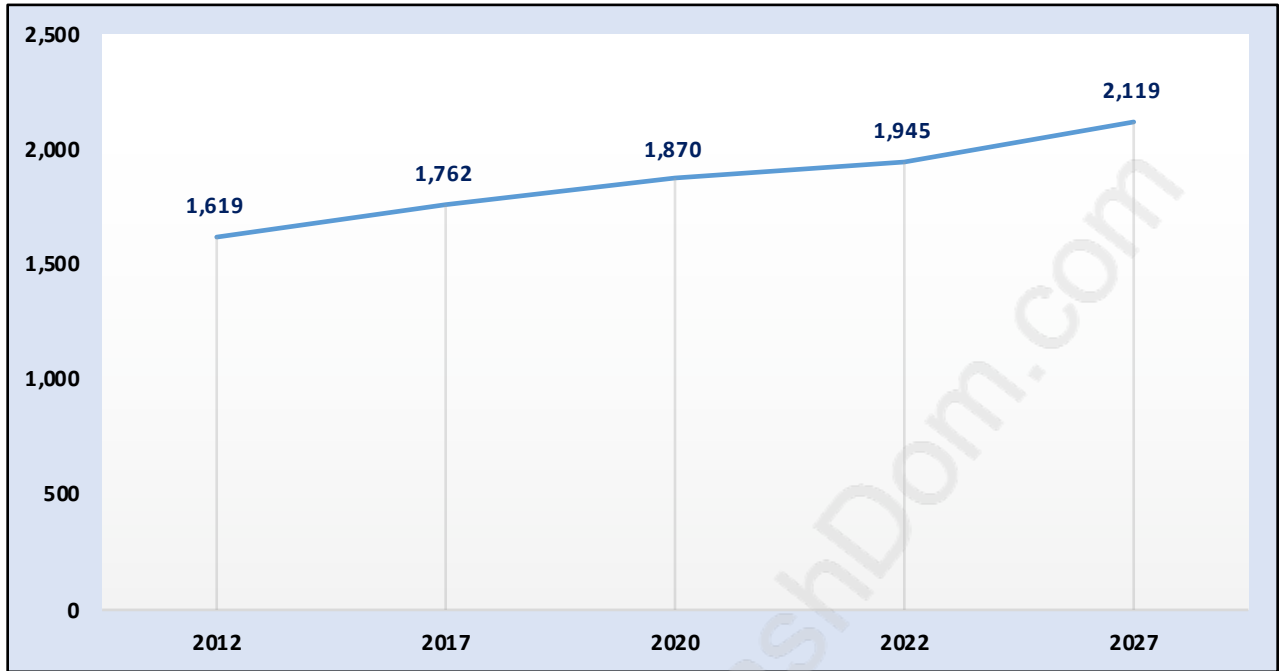

Mid Meadows

Population Trends in Mid Meadows

Population by Age in Mid Meadows

Population Age 15+ by Income Status in Mid Meadows

Total Population Age 15 - 1,506

Households by Income in Mid Meadows

Total Number of Households - 642 / Average Household Income - \$111,482

Families in Mid Meadows

Average Persons per Family - 3

Children at Home in Mid Meadows

Total Number of Children at Home - 547

Family Structure in Mid Meadows

Total Number of Families - 489 / Average Persons per Family - 3.