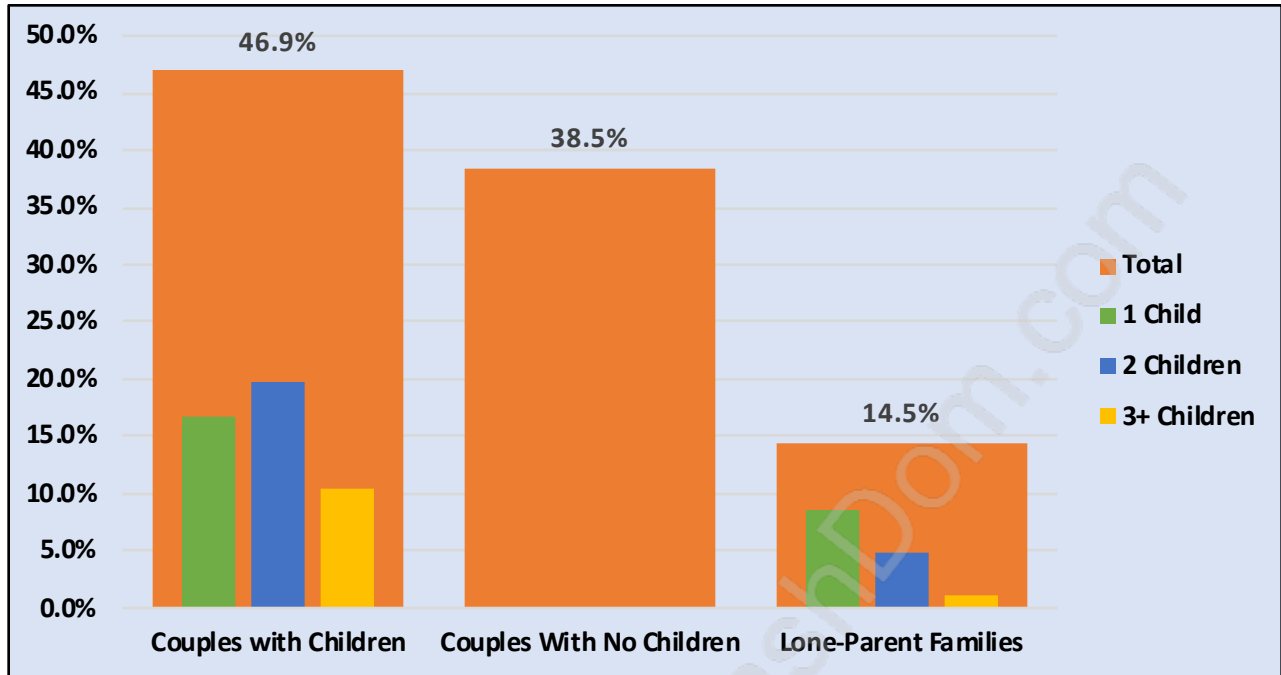

Mid Meadows

Population Trends in Mid Meadows

Population by Age in Mid Meadows

Population Age 15+ by Income Status in Mid Meadows

Total Population Age 15 - 1,506

Households by Income in Mid Meadows

Total Number of Households - 642 / Average Household Income - \$111,482

Families in Mid Meadows

Average Persons per Family - 3

Children at Home in Mid Meadows

Total Number of Children at Home - 547

Family Structure in Mid Meadows

Total Number of Families - 489 / Average Persons per Family - 3.

Households by Household Size in Mid Meadows

Total Number of Households - 642

Dwellings in Mid Meadows

Population Age 15+ in Mid Meadows

Labour Force by Occupation in Mid Meadows

Labour Force Participation in Mid Meadows