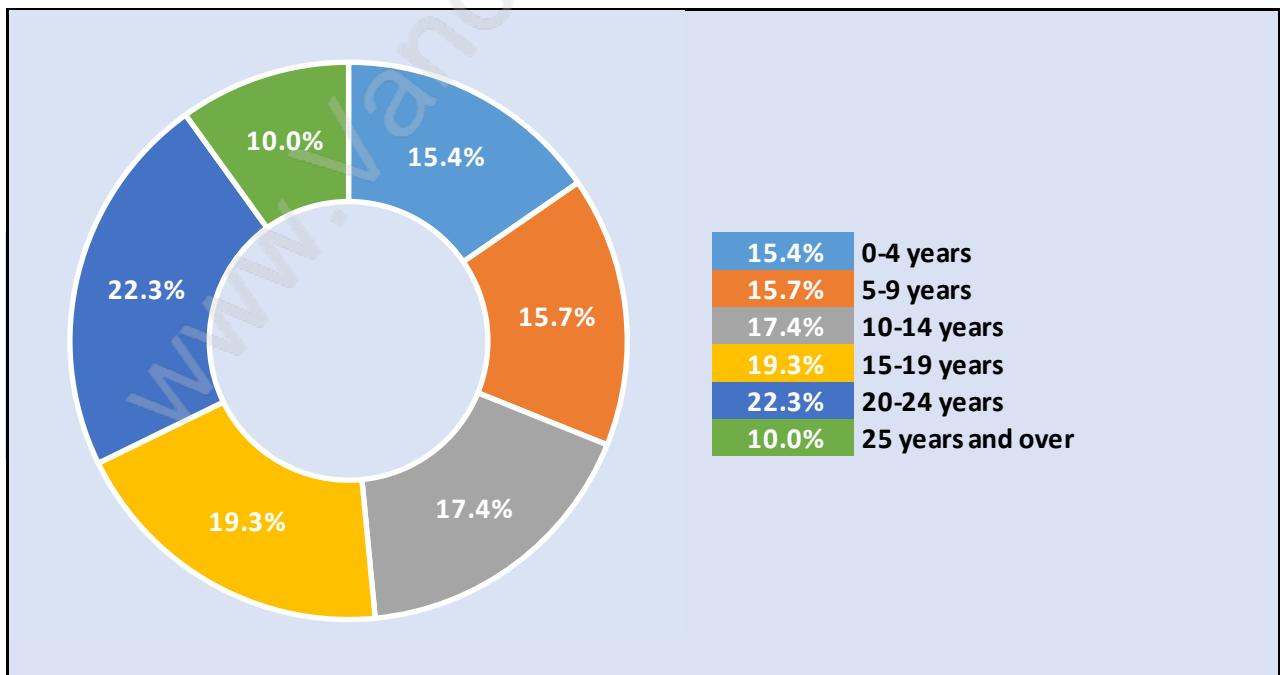

Mid Meadows

Population Trends in Mid Meadows

Population by Age in Mid Meadows

Population Age 15+ by Income Status in Mid Meadows

Total Population Age 15 - 1,506

Households by Income in Mid Meadows

Total Number of Households - 642 / Average Household Income - \$111,482

Families in Mid Meadows

Average Persons per Family - 3

Children at Home in Mid Meadows

Total Number of Children at Home - 547

Family Structure in Mid Meadows

Total Number of Families - 489 / Average Persons per Family - 3.