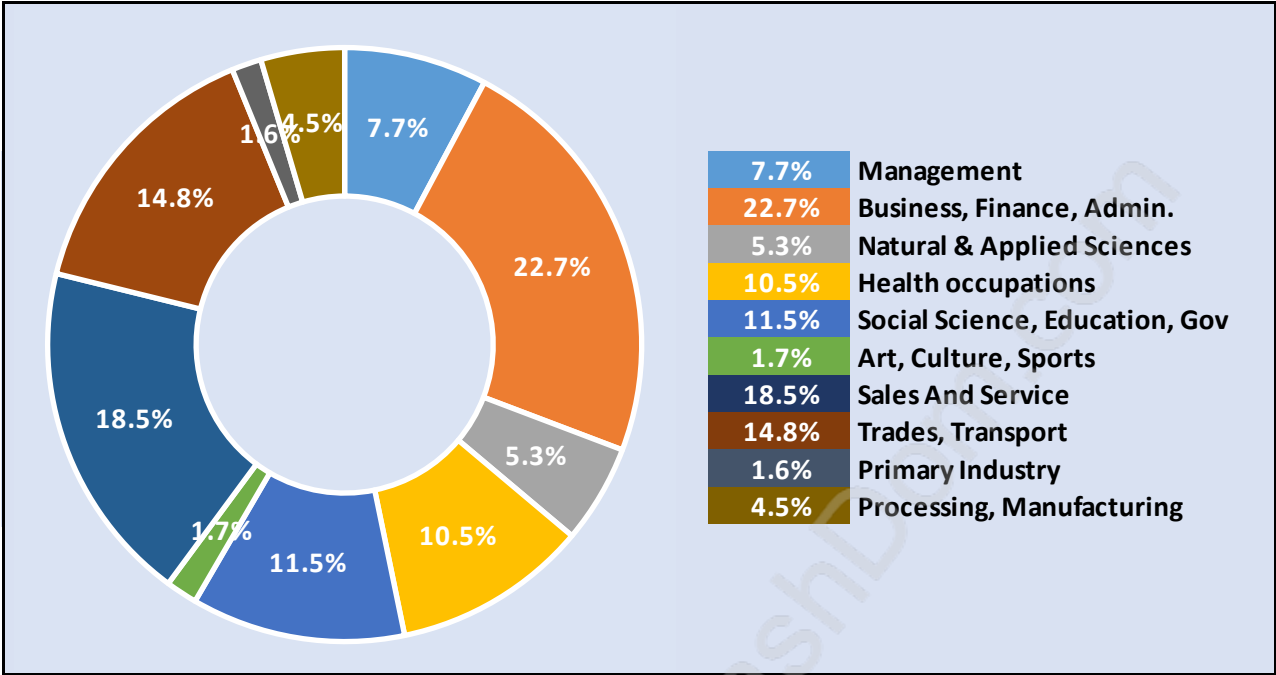

Households by Household Size in Mid Meadows

Total Number of Households - 642

Dwellings in Mid Meadows

Population Age 15+ in Mid Meadows

Labour Force by Occupation in Mid Meadows

Labour Force Participation in Mid Meadows