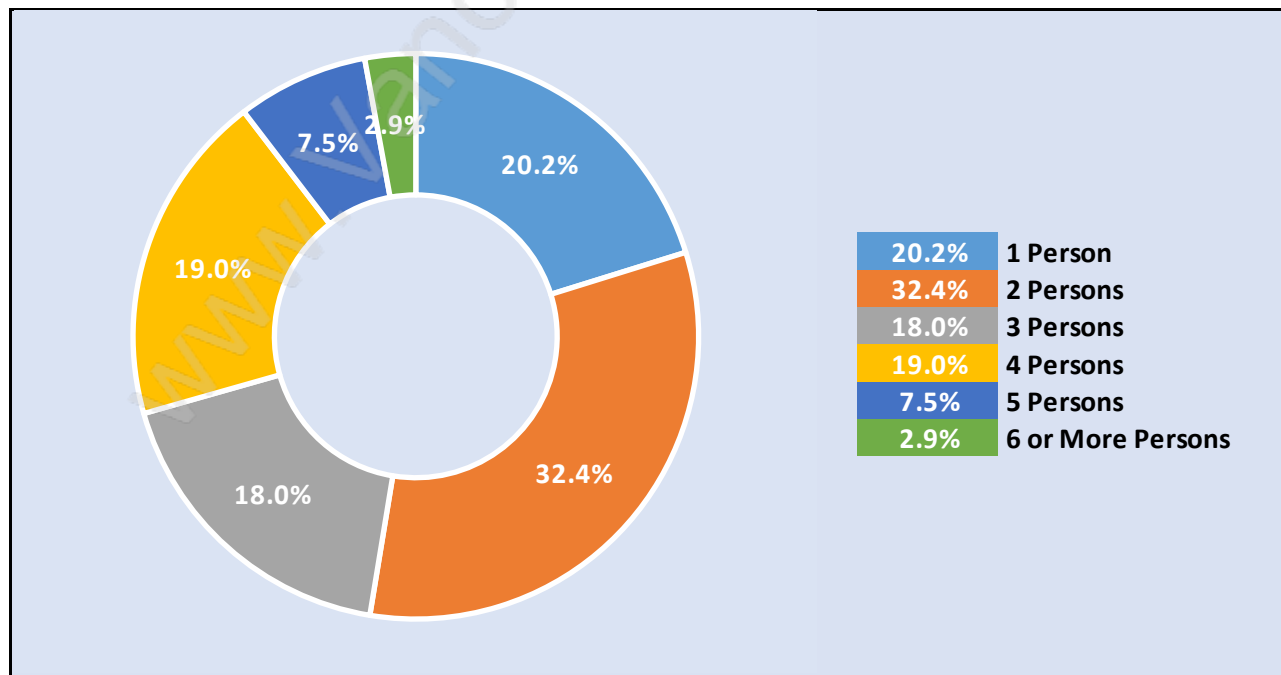

Mid Meadows

Population Trends in Mid Meadows

Population by Age in Mid Meadows

Population Age 15+ by Income Status in Mid Meadows

Total Population Age 15 - 1,506

Households by Income in Mid Meadows

Total Number of Households - 642 / Average Household Income - \$111,482

Families in Mid Meadows

Average Persons per Family - 3

Children at Home in Mid Meadows

Total Number of Children at Home - 547

Family Structure in Mid Meadows

Total Number of Families - 489 / Average Persons per Family - 3.

Households by Household Size in Mid Meadows

Total Number of Households - 642

Dwellings in Mid Meadows

Population Age 15+ in Mid Meadows

Labour Force by Occupation in Mid Meadows

Labour Force Participation in Mid Meadows