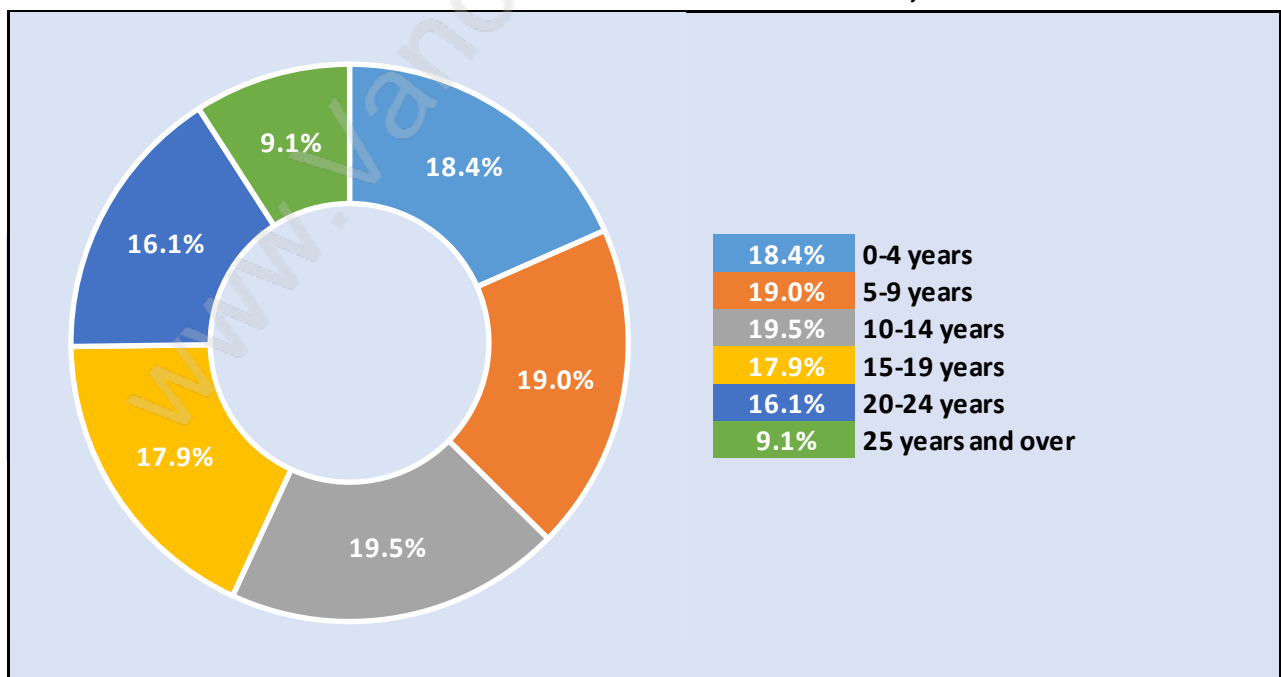

Mission

Population Trends in Mission

Population by Age in Mission

Population Age 15+ by Income Status in Mission

Total Population Age 15 - 32,890

Households by Income in Mission

Total Number of Households - 14,280 / Average Household Income - \$91,955

Families in Mission

Average Persons per Family - 3.2

Children at Home in Mission

Total Number of Children at Home - 13,384

Family Structure in Mission

Total Number of Families - 10,857 / Average Persons per Family - 3.2

Households by Household Size in Mission

Total Number of Households - 14,280

Dwellings in Mission

Population Age 15+ in Mission

Labour Force by Occupation in Mission

Labour Force Participation in Mission

Travel To Work in (from) Mission