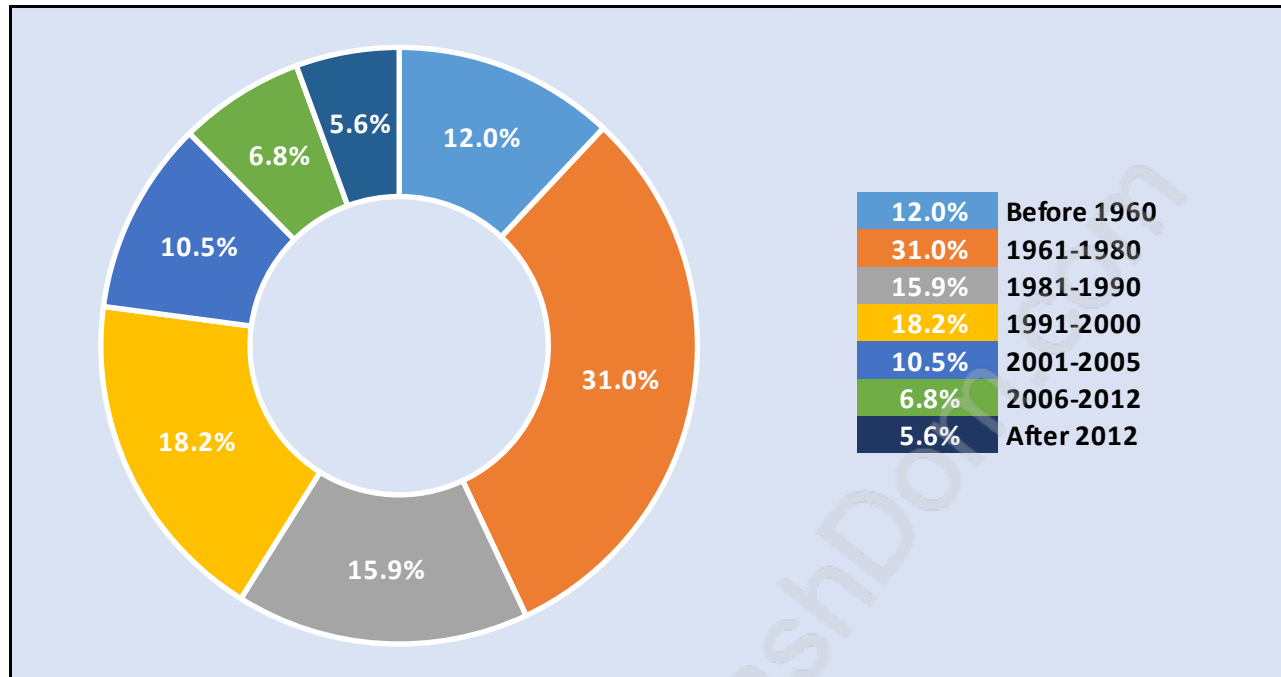

Mission

Population Trends in Mission

Population by Age in Mission

Population Age 15+ by Income Status in Mission

Total Population Age 15 - 32,890

Households by Income in Mission

Total Number of Households - 14,280 / Average Household Income - \$91,955

Families in Mission

Average Persons per Family - 3.2

Children at Home in Mission

Total Number of Children at Home - 13,384

Family Structure in Mission

Total Number of Families - 10,857 / Average Persons per Family - 3.2

Households by Household Size in Mission

Total Number of Households - 14,280

Dwellings in Mission

Population Age 15+ in Mission

Labour Force by Occupation in Mission

Labour Force Participation in Mission

Travel To Work in (from) Mission

Occupied Dwellings by Structure Type in Mission

Dominant Bulding Type - Houses

Private Dwellings by Period of Construction in Mission

Dominant Period of Construction - 1961-1980

Population by Religion in Mission