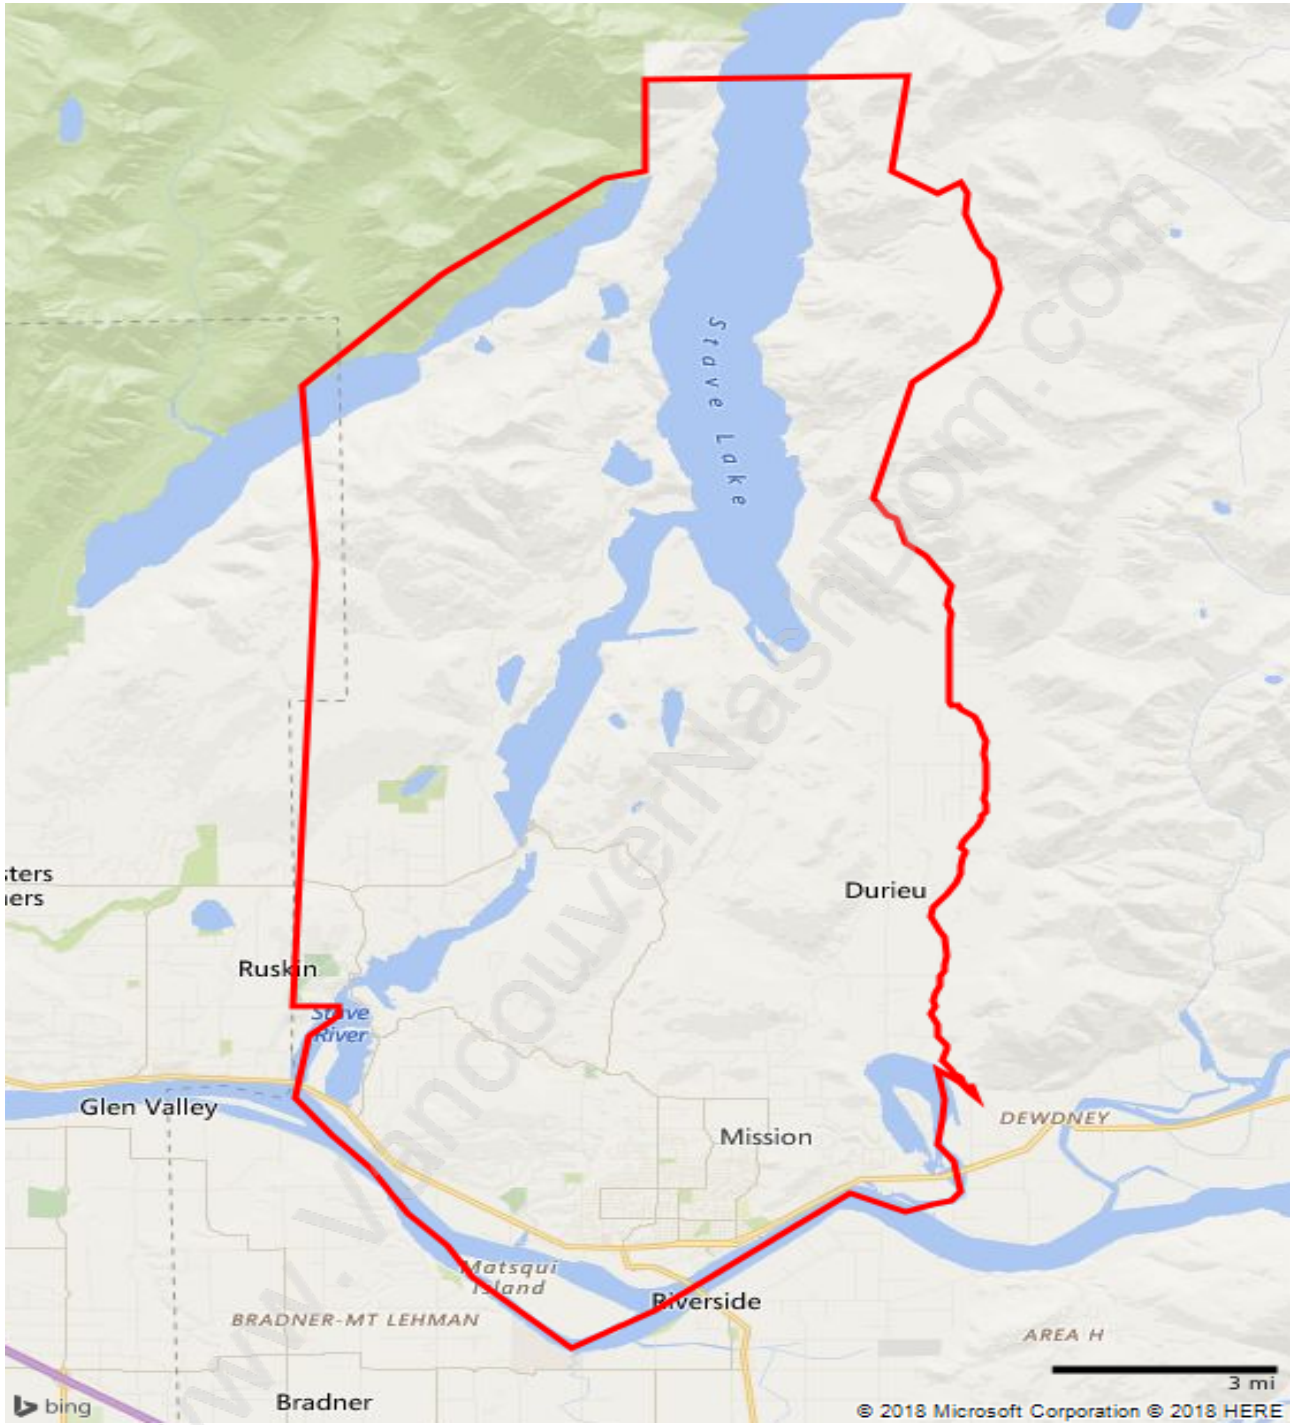

Mission

Population Trends in Mission

Population by Age in Mission

Population Age 15+ by Income Status in Mission

Total Population Age 15 - 32,890

Households by Income in Mission

Total Number of Households - 14,280 / Average Household Income - \$91,955

Families in Mission

Average Persons per Family - 3.2

Children at Home in Mission

Total Number of Children at Home - 13,384

Family Structure in Mission

Total Number of Families - 10,857 / Average Persons per Family - 3.2