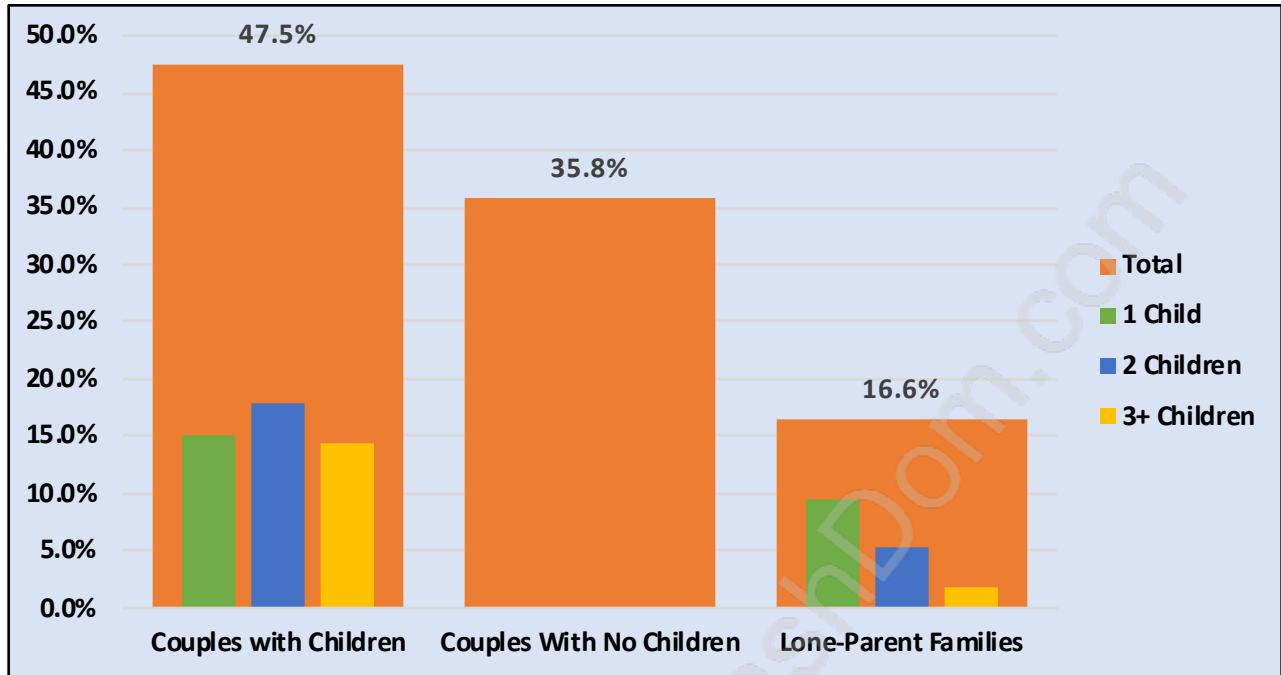

Mission

Population Trends in Mission

Population by Age in Mission

Population Age 15+ by Income Status in Mission

Total Population Age 15 - 32,890

Households by Income in Mission

Total Number of Households - 14,280 / Average Household Income - \$91,955

Families in Mission

Average Persons per Family - 3.2

Children at Home in Mission

Total Number of Children at Home - 13,384

Family Structure in Mission

Total Number of Families - 10,857 / Average Persons per Family - 3.2

Households by Household Size in Mission

Total Number of Households - 14,280

Dwellings in Mission

Population Age 15+ in Mission

Labour Force by Occupation in Mission

Labour Force Participation in Mission

Travel To Work in (from) Mission