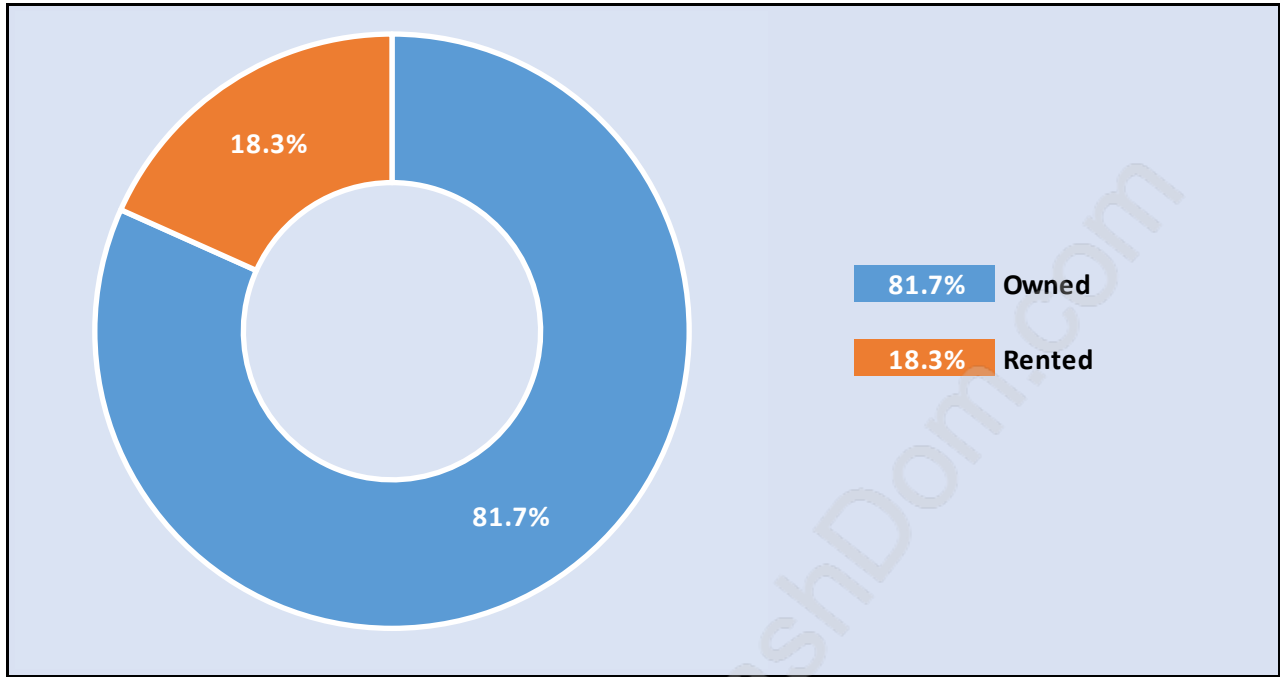

Mission

Population Trends in Mission

Population by Age in Mission

Population Age 15+ by Income Status in Mission

Total Population Age 15 - 32,890

Households by Income in Mission

Total Number of Households - 14,280 / Average Household Income - \$91,955

Families in Mission

Average Persons per Family - 3.2

Children at Home in Mission

Total Number of Children at Home - 13,384

Family Structure in Mission

Total Number of Families - 10,857 / Average Persons per Family - 3.2

Households by Household Size in Mission

Total Number of Households - 14,280

Dwellings in Mission

Population Age 15+ in Mission

Labour Force by Occupation in Mission

Labour Force Participation in Mission

Travel To Work in (from) Mission