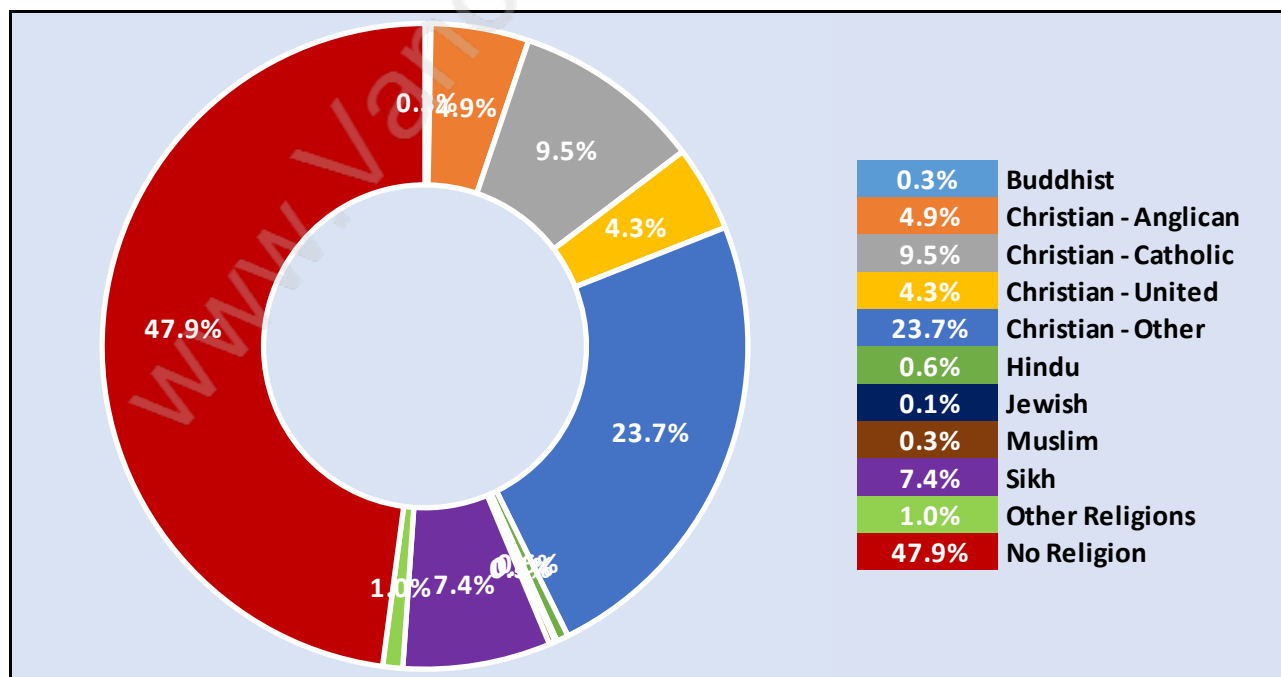

Households by Household Size in Mission

Total Number of Households - 14,280

Dwellings in Mission

Population Age 15+ in Mission

Labour Force by Occupation in Mission

Labour Force Participation in Mission

Travel To Work in (from) Mission

Occupied Dwellings by Structure Type in Mission

Dominant Bulding Type - Houses

Private Dwellings by Period of Construction in Mission

Dominant Period of Construction - 1961-1980

Population by Religion in Mission

Population by Home Languages in Mission