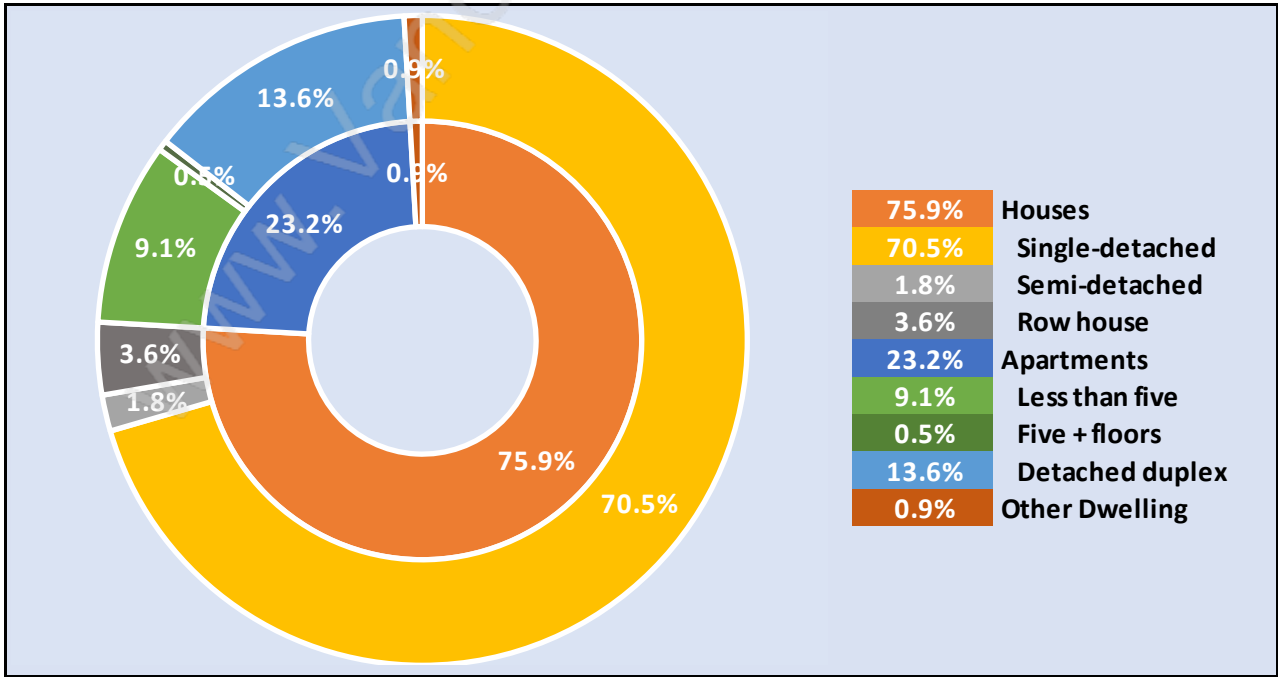

Mission

Population Trends in Mission

Population by Age in Mission

Population Age 15+ by Income Status in Mission

Total Population Age 15 - 32,890

Households by Income in Mission

Total Number of Households - 14,280 / Average Household Income - \$91,955

Families in Mission

Average Persons per Family - 3.2

Children at Home in Mission

Total Number of Children at Home - 13,384

Family Structure in Mission

Total Number of Families - 10,857 / Average Persons per Family - 3.2

Households by Household Size in Mission

Total Number of Households - 14,280

Dwellings in Mission

Population Age 15+ in Mission

Labour Force by Occupation in Mission

Labour Force Participation in Mission

Travel To Work in (from) Mission

Occupied Dwellings by Structure Type in Mission

Dominant Bulding Type - Houses

Private Dwellings by Period of Construction in Mission

Dominant Period of Construction - 1961-1980

Population by Religion in Mission