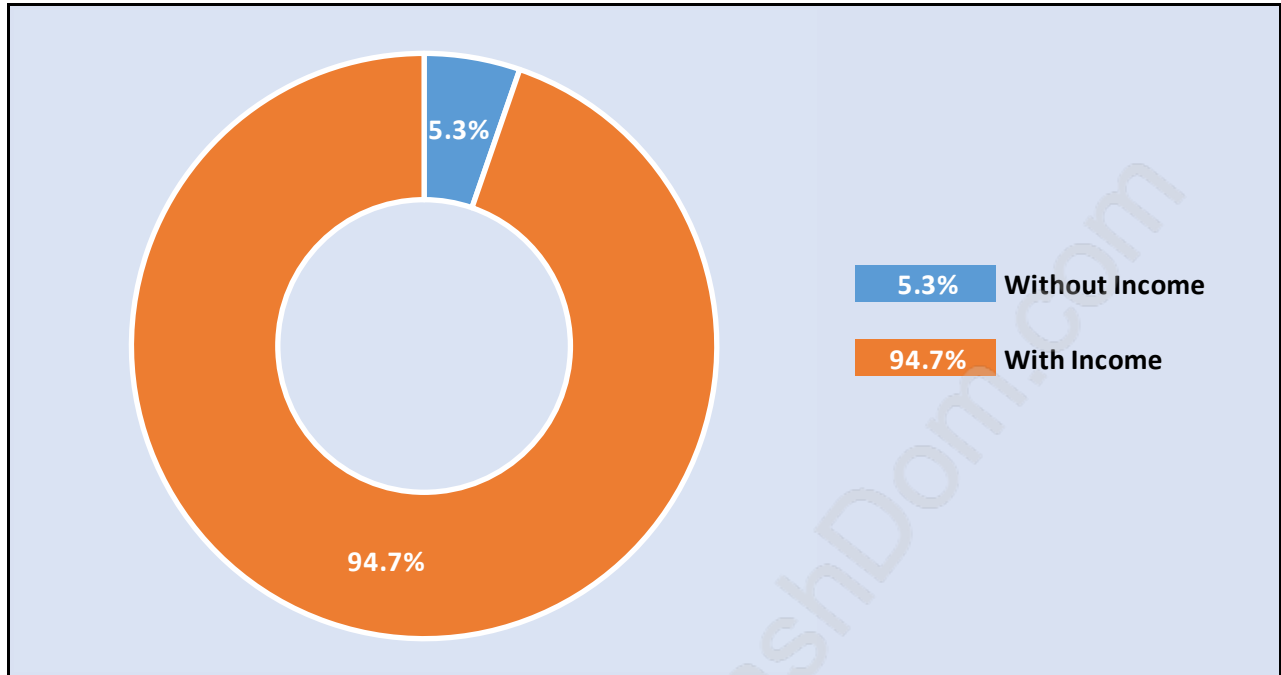

Mission

Population Trends in Mission

Population by Age in Mission

Population Age 15+ by Income Status in Mission

Total Population Age 15 - 32,890

Households by Income in Mission

Total Number of Households - 14,280 / Average Household Income - \$91,955

Families in Mission

Average Persons per Family - 3.2

Children at Home in Mission

Total Number of Children at Home - 13,384

Family Structure in Mission

Total Number of Families - 10,857 / Average Persons per Family - 3.2

Households by Household Size in Mission

Total Number of Households - 14,280

Dwellings in Mission

Population Age 15+ in Mission

Labour Force by Occupation in Mission

Labour Force Participation in Mission

Travel To Work in (from) Mission