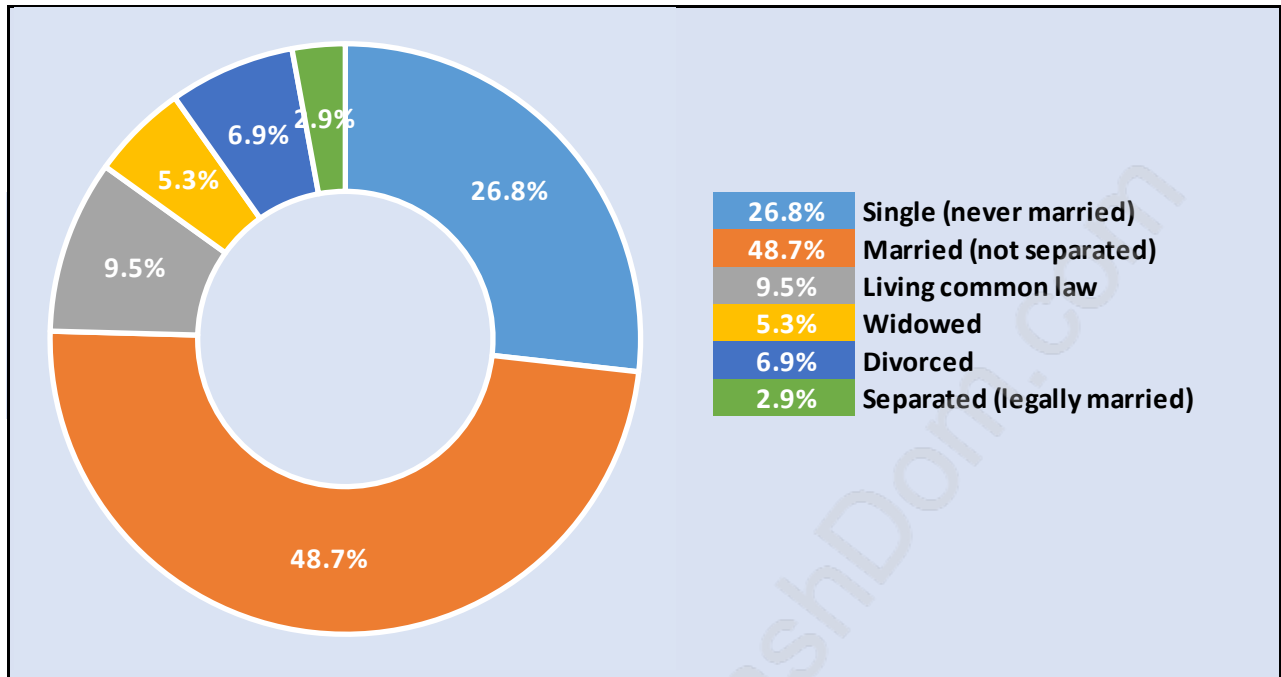

Mission

Population Trends in Mission

Population by Age in Mission

Population Age 15+ by Income Status in Mission

Total Population Age 15 - 32,890

Households by Income in Mission

Total Number of Households - 14,280 / Average Household Income - \$91,955

Families in Mission

Average Persons per Family - 3.2

Children at Home in Mission

Total Number of Children at Home - 13,384

Family Structure in Mission

Total Number of Families - 10,857 / Average Persons per Family - 3.2

Households by Household Size in Mission

Total Number of Households - 14,280

Dwellings in Mission

Population Age 15+ in Mission

Labour Force by Occupation in Mission

Labour Force Participation in Mission

Travel To Work in (from) Mission

Occupied Dwellings by Structure Type in Mission

Dominant Bulding Type - Houses

Private Dwellings by Period of Construction in Mission

Dominant Period of Construction - 1961-1980

Population by Religion in Mission