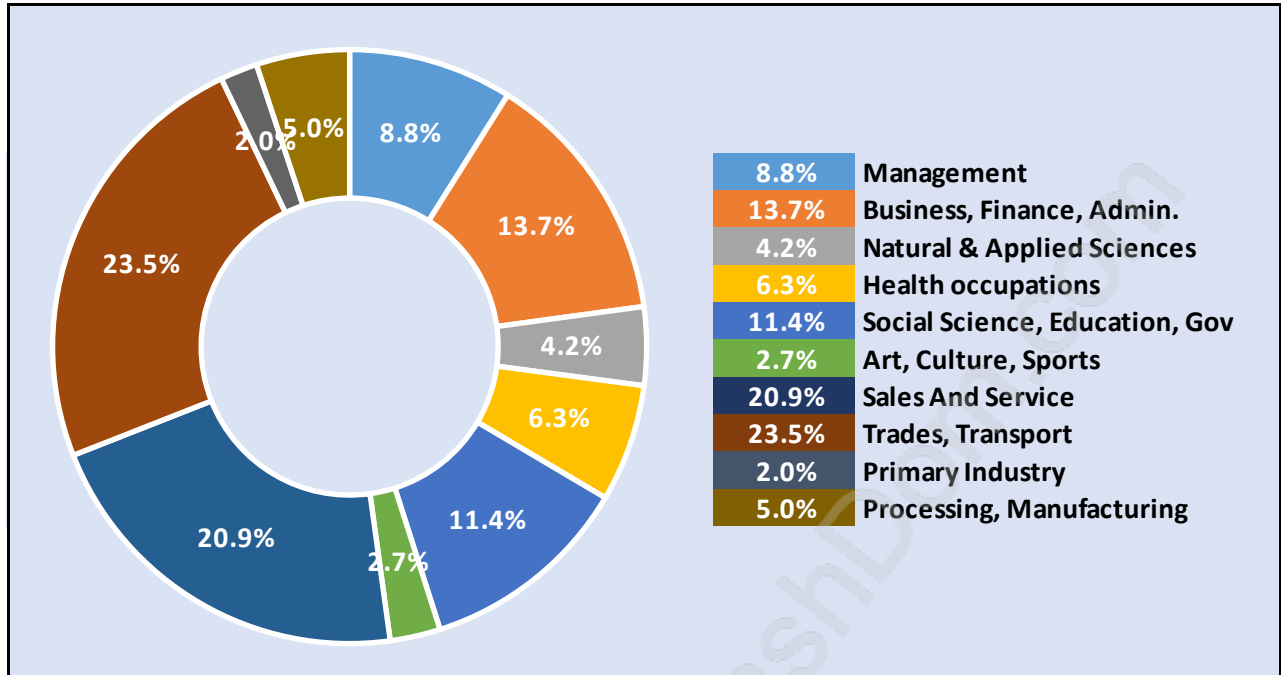

Households by Household Size in Mission

Total Number of Households - 14,280

Dwellings in Mission

Population Age 15+ in Mission

Labour Force by Occupation in Mission

Labour Force Participation in Mission

Travel To Work in (from) Mission

Occupied Dwellings by Structure Type in Mission

Dominant Bulding Type - Houses

Private Dwellings by Period of Construction in Mission

Dominant Period of Construction - 1961-1980

Population by Religion in Mission