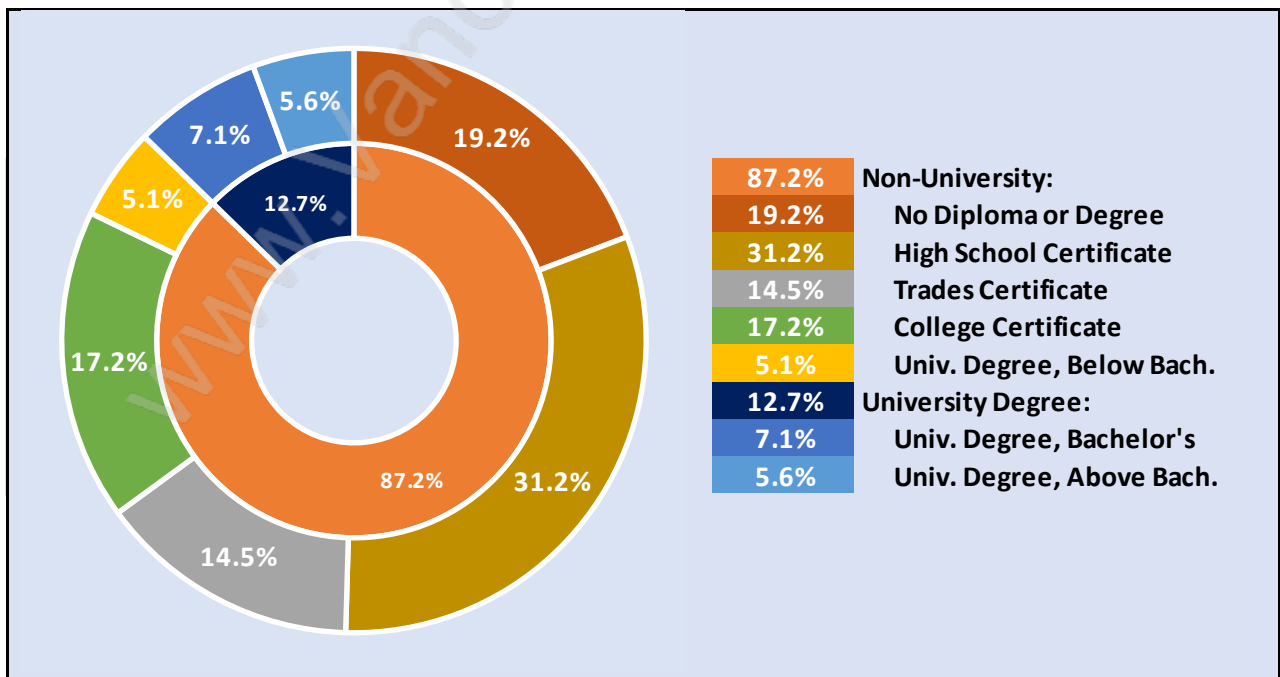

Households by Household Size in Mission

Total Number of Households - 14,280

Dwellings in Mission

Population Age 15+ in Mission

Labour Force by Occupation in Mission

Labour Force Participation in Mission

Travel To Work in (from) Mission

Occupied Dwellings by Structure Type in Mission

Dominant Bulding Type - Houses

Private Dwellings by Period of Construction in Mission

Dominant Period of Construction - 1961-1980

Population by Religion in Mission