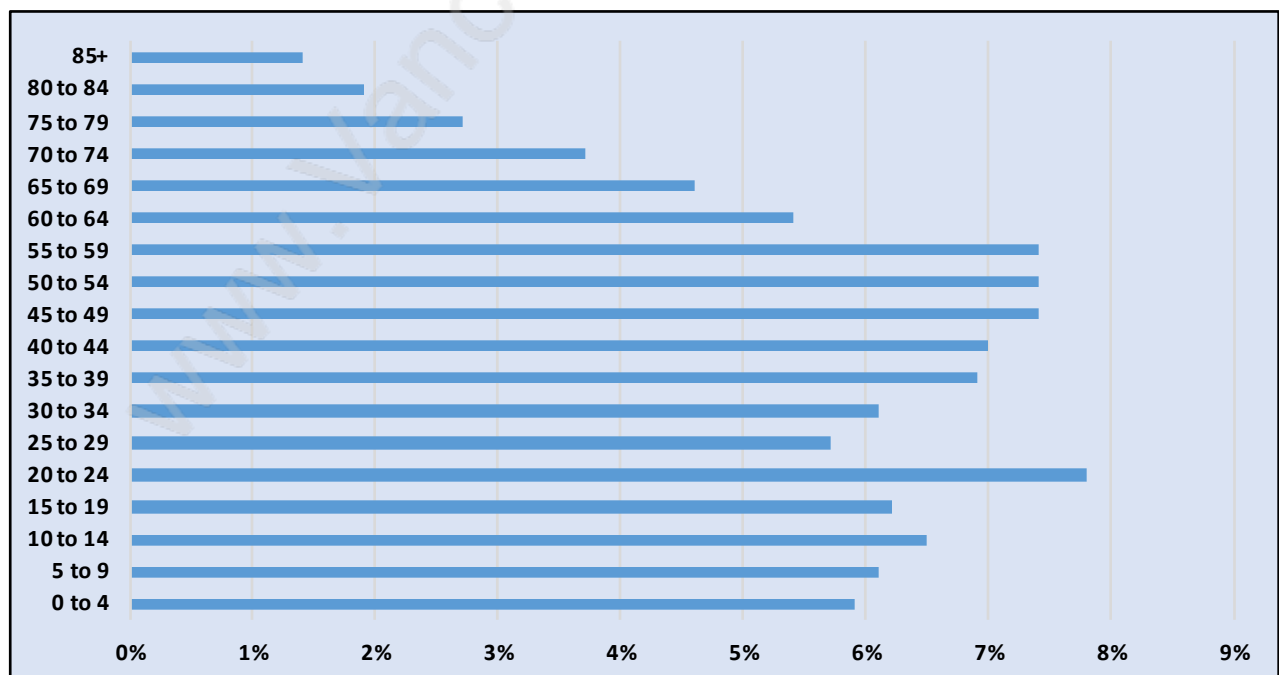

Mission

Population Trends in Mission

Population by Age in Mission

Population Age 15+ by Income Status in Mission

Total Population Age 15 - 32,890

Households by Income in Mission

Total Number of Households - 14,280 / Average Household Income - \$91,955

Families in Mission

Average Persons per Family - 3.2

Children at Home in Mission

Total Number of Children at Home - 13,384

Family Structure in Mission

Total Number of Families - 10,857 / Average Persons per Family - 3.2

Households by Household Size in Mission

Total Number of Households - 14,280

Dwellings in Mission

Population Age 15+ in Mission

Labour Force by Occupation in Mission

Labour Force Participation in Mission

Travel To Work in (from) Mission