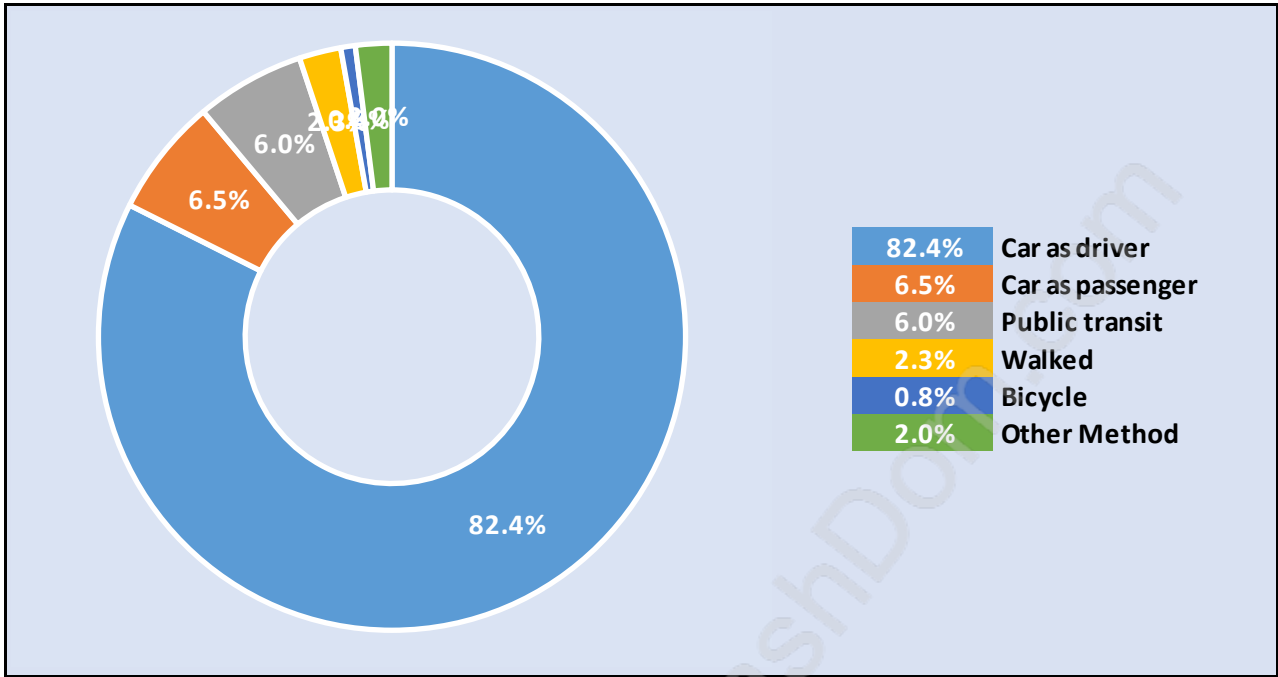

Mission

Population Trends in Mission

Population by Age in Mission

Population Age 15+ by Income Status in Mission

Total Population Age 15 - 32,890

Households by Income in Mission

Total Number of Households - 14,280 / Average Household Income - \$91,955

Families in Mission

Average Persons per Family - 3.2

Children at Home in Mission

Total Number of Children at Home - 13,384

Family Structure in Mission

Total Number of Families - 10,857 / Average Persons per Family - 3.2

Households by Household Size in Mission

Total Number of Households - 14,280

Dwellings in Mission

Population Age 15+ in Mission

Labour Force by Occupation in Mission

Labour Force Participation in Mission

Travel To Work in (from) Mission

Occupied Dwellings by Structure Type in Mission

Dominant Bulding Type - Houses

Private Dwellings by Period of Construction in Mission

Dominant Period of Construction - 1961-1980

Population by Religion in Mission