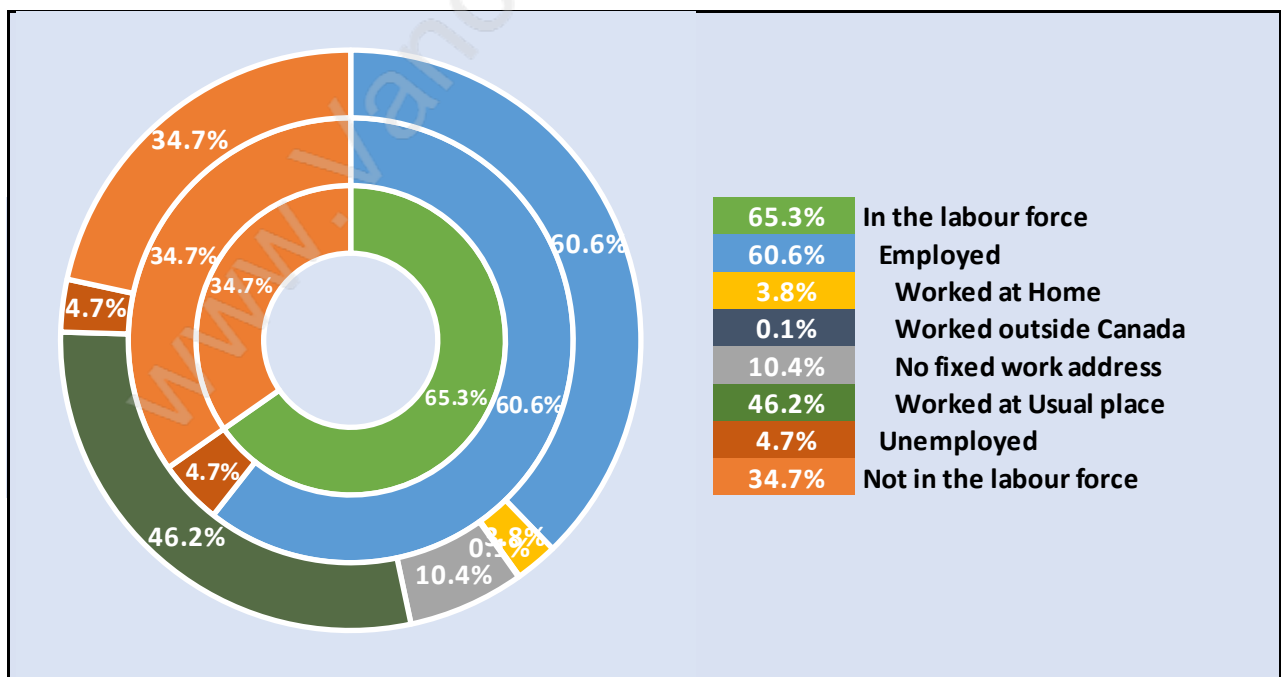

Families in Mission

Average Persons per Family - 3.2

Children at Home in Mission

Total Number of Children at Home - 13,384

Family Structure in Mission

Total Number of Families - 10,857 / Average Persons per Family - 3.2

Households by Household Size in Mission

Total Number of Households - 14,280

Dwellings in Mission

Population Age 15+ in Mission

Labour Force by Occupation in Mission

Labour Force Participation in Mission

Travel To Work in (from) Mission

Occupied Dwellings by Structure Type in Mission

Dominant Bulding Type - Houses

Private Dwellings by Period of Construction in Mission

Dominant Period of Construction - 1961-1980

Population by Religion in Mission