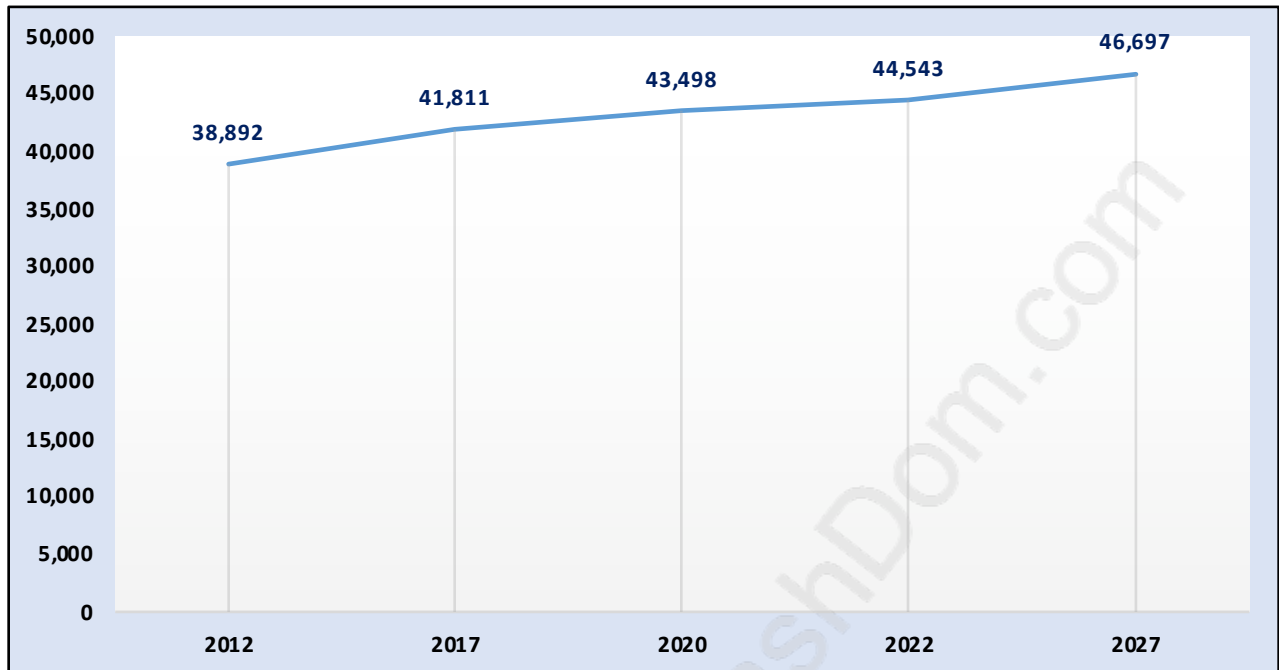

Mission

Population Trends in Mission

Population by Age in Mission

Population Age 15+ by Income Status in Mission

Total Population Age 15 - 32,890

Households by Income in Mission

Total Number of Households - 14,280 / Average Household Income - \$91,955

Families in Mission

Average Persons per Family - 3.2

Children at Home in Mission

Total Number of Children at Home - 13,384

Family Structure in Mission

Total Number of Families - 10,857 / Average Persons per Family - 3.2

Households by Household Size in Mission

Total Number of Households - 14,280

Dwellings in Mission

Population Age 15+ in Mission

Labour Force by Occupation in Mission

Labour Force Participation in Mission

Travel To Work in (from) Mission