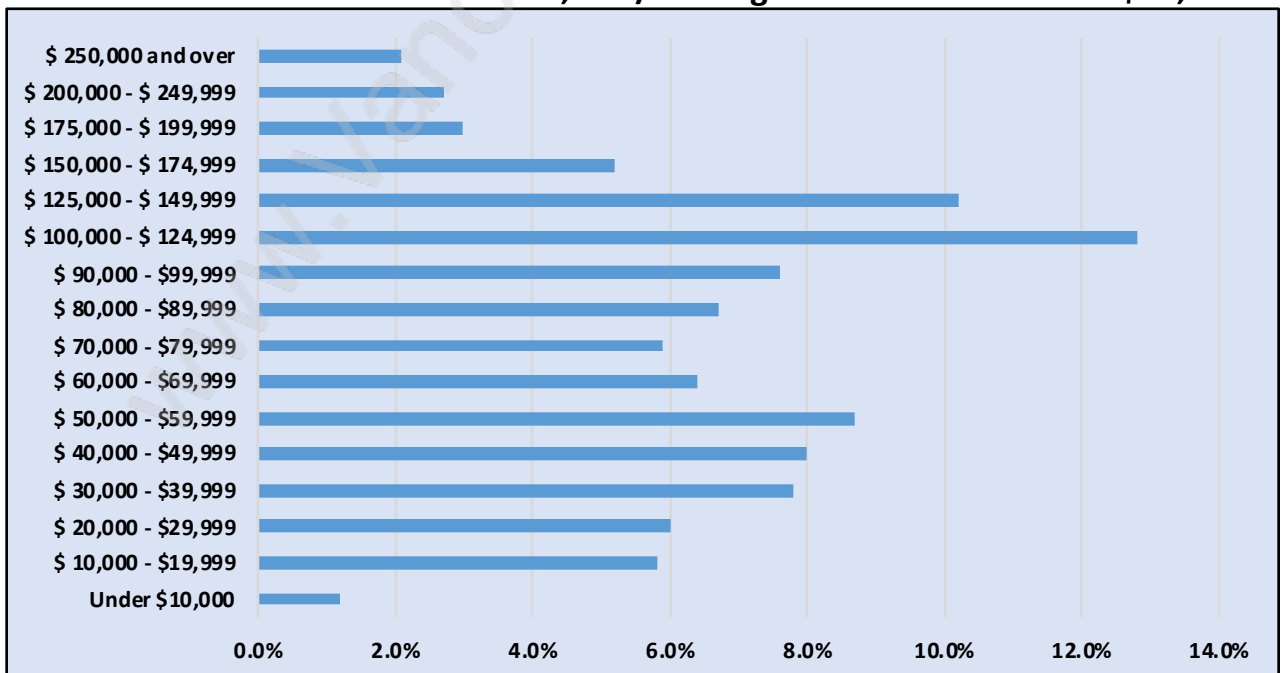

Mission

Population Trends in Mission

Population by Age in Mission

Population Age 15+ by Income Status in Mission

Total Population Age 15 - 32,890

Households by Income in Mission

Total Number of Households - 14,280 / Average Household Income - \$91,955

Families in Mission

Average Persons per Family - 3.2

Children at Home in Mission

Total Number of Children at Home - 13,384

Family Structure in Mission

Total Number of Families - 10,857 / Average Persons per Family - 3.2

Households by Household Size in Mission

Total Number of Households - 14,280

Dwellings in Mission

Population Age 15+ in Mission

Labour Force by Occupation in Mission

Labour Force Participation in Mission

Travel To Work in (from) Mission