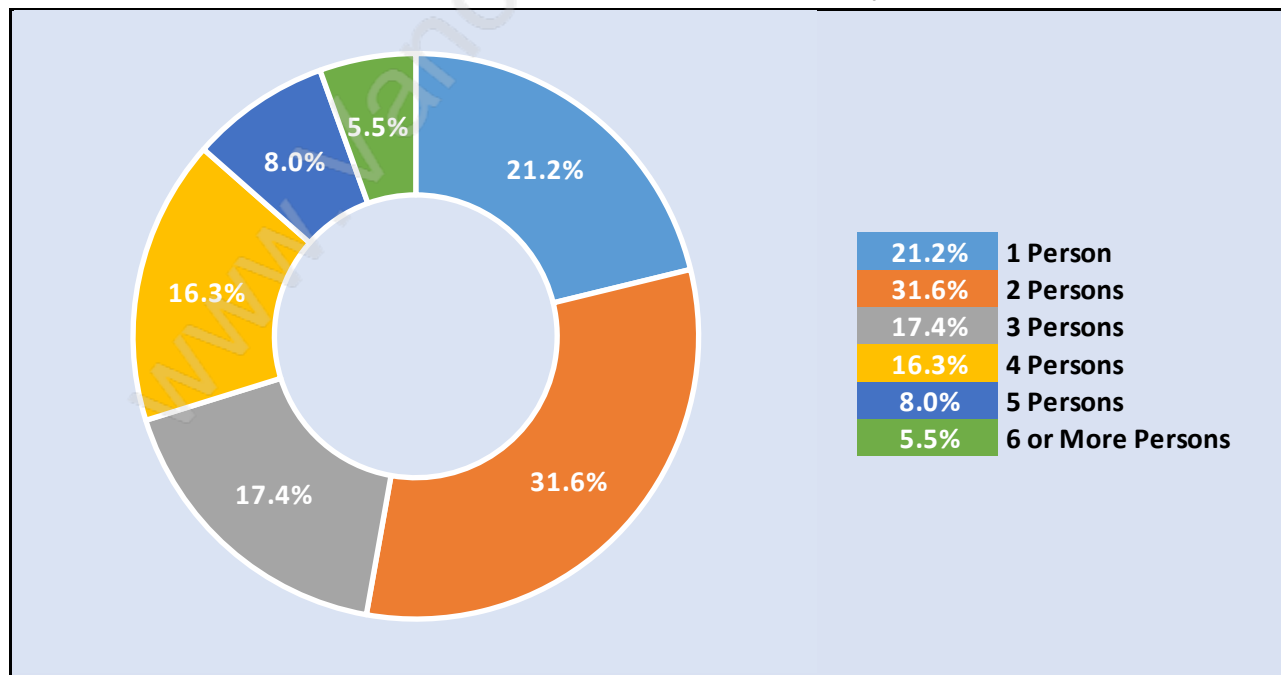

Mission

Population Trends in Mission

Population by Age in Mission

Population Age 15+ by Income Status in Mission

Total Population Age 15 - 32,890

Households by Income in Mission

Total Number of Households - 14,280 / Average Household Income - \$91,955

Families in Mission

Average Persons per Family - 3.2

Children at Home in Mission

Total Number of Children at Home - 13,384

Family Structure in Mission

Total Number of Families - 10,857 / Average Persons per Family - 3.2

Households by Household Size in Mission

Total Number of Households - 14,280

Dwellings in Mission

Population Age 15+ in Mission

Labour Force by Occupation in Mission

Labour Force Participation in Mission

Travel To Work in (from) Mission

Occupied Dwellings by Structure Type in Mission

Dominant Bulding Type - Houses

Private Dwellings by Period of Construction in Mission

Dominant Period of Construction - 1961-1980

Population by Religion in Mission