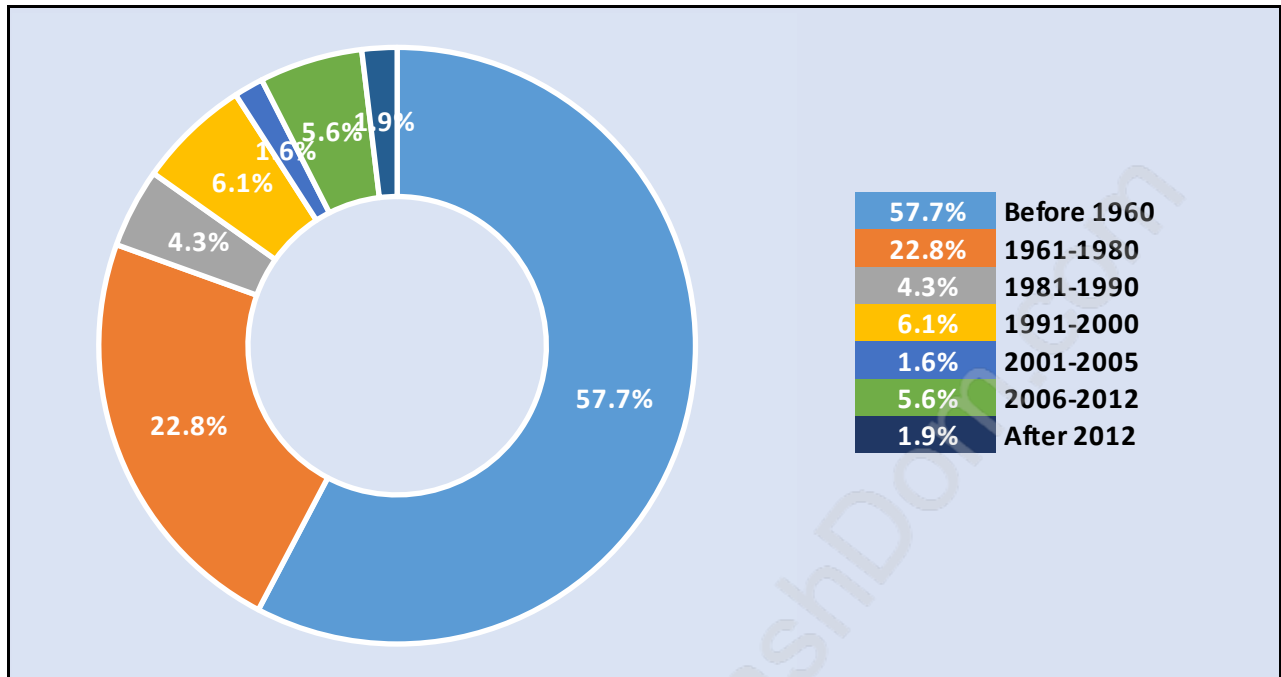

Moody Park

Population Trends in Moody Park

Population by Age in Moody Park

Population Age 15+ by Income Status in Moody Park

Total Population Age 15 - 1,755

Households by Income in Moody Park

Total Number of Households - 807 / Average Household Income - \$90,519

Dominant Period of Construction - Before 1960

Population by Religion in Moody Park

Population by Home Languages in Moody Park