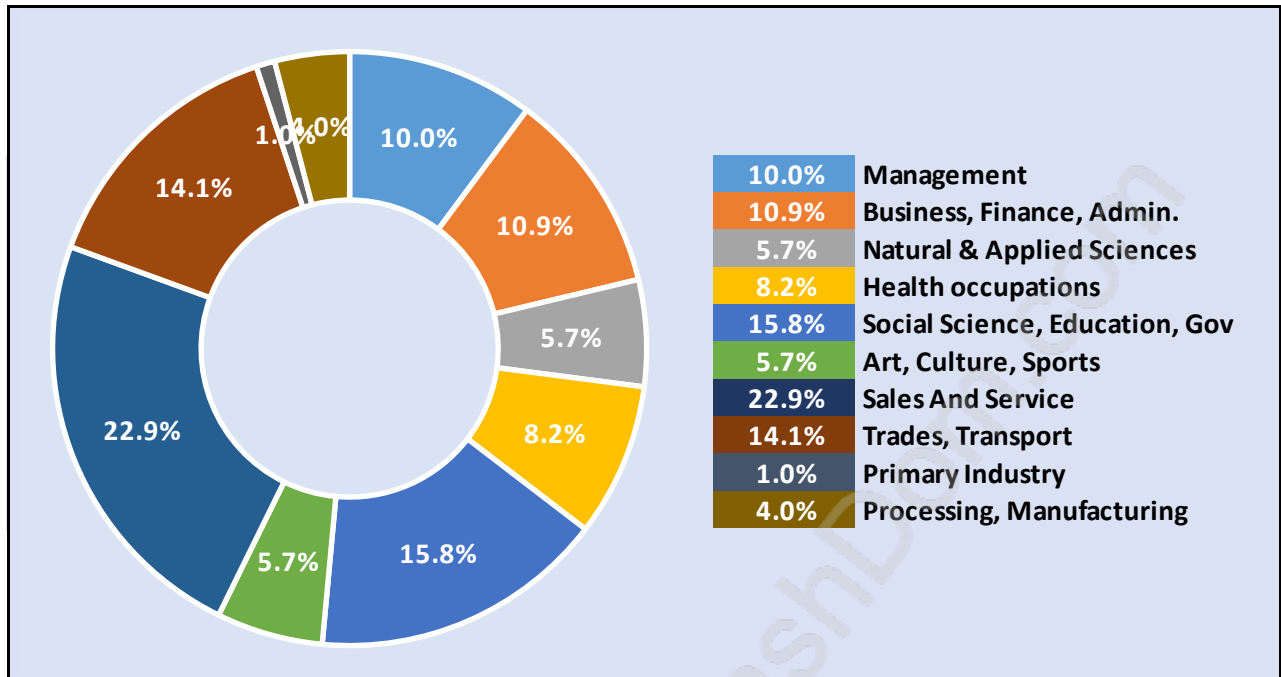

Households by Household Size in Moody Park

Total Number of Households - 807

Dwellings in Moody Park

Population Age 15+ in Moody Park

Labour Force by Occupation in Moody Park

Labour Force Participation in Moody Park