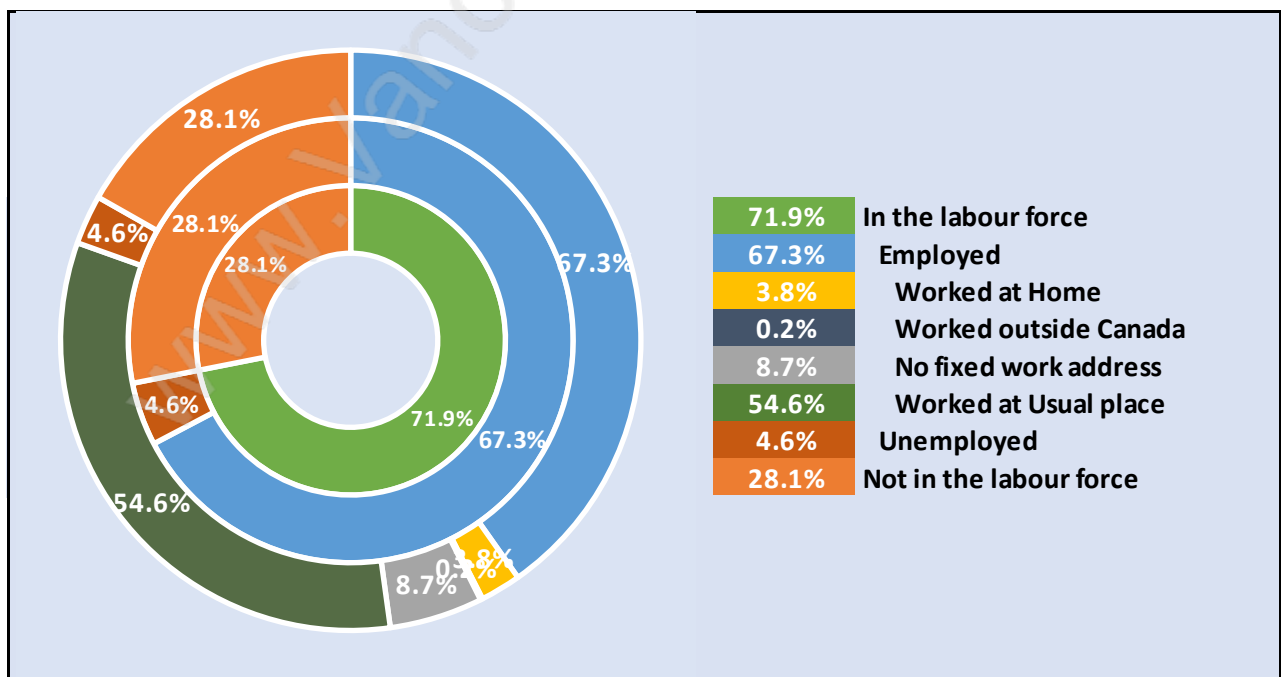

Households by Household Size in Moody Park

Total Number of Households - 807

Dwellings in Moody Park

Population Age 15+ in Moody Park

Labour Force by Occupation in Moody Park

Labour Force Participation in Moody Park