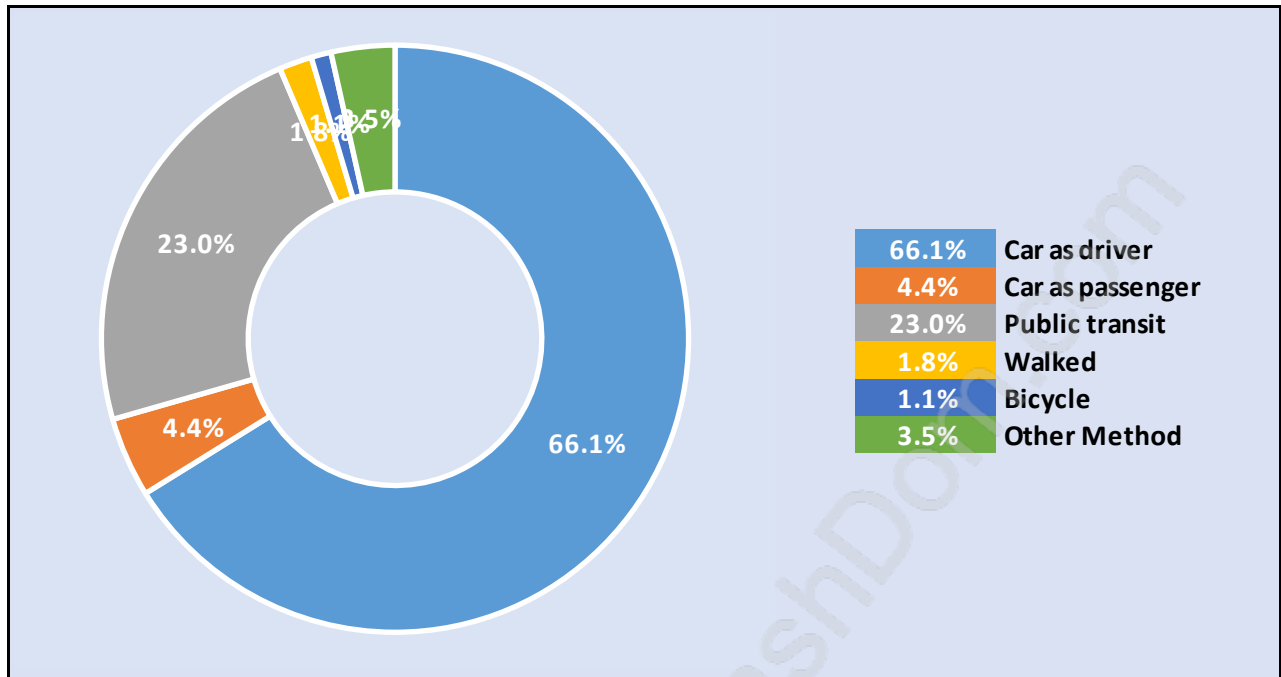

Travel To Work in (from) Moody Park