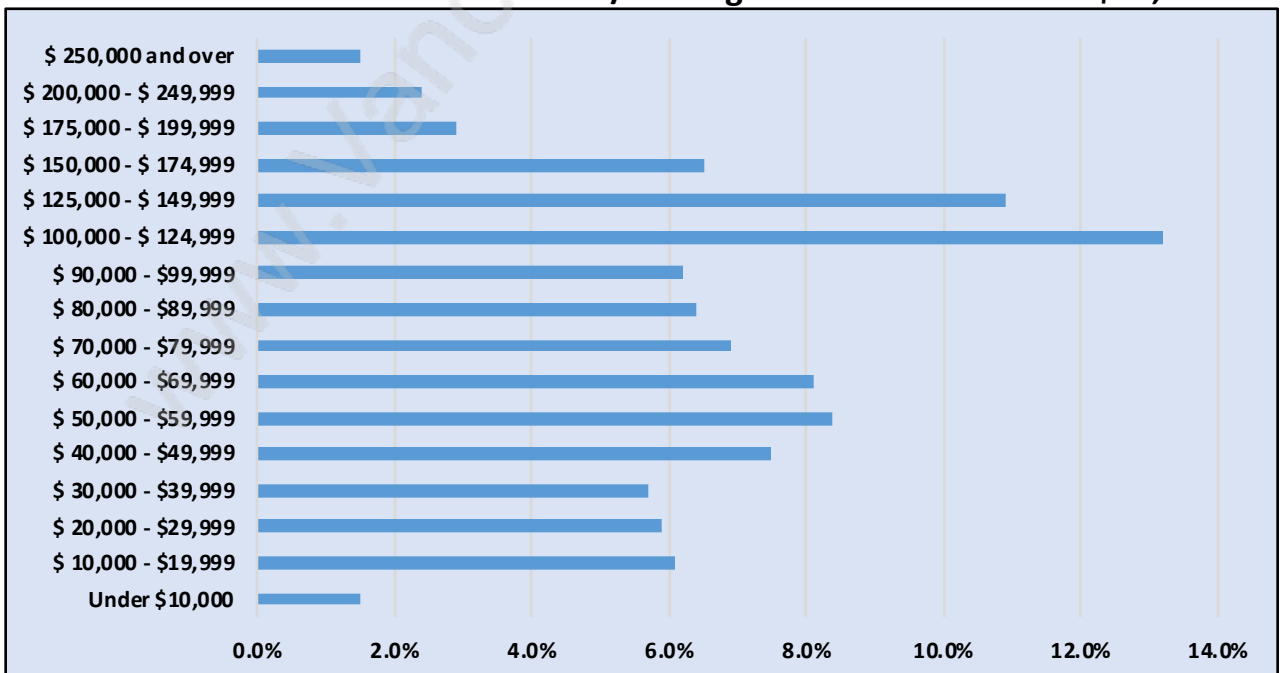

Moody Park

Population Trends in Moody Park

Population by Age in Moody Park

Population Age 15+ by Income Status in Moody Park

Total Population Age 15 - 1,755

Households by Income in Moody Park

Total Number of Households - 807 / Average Household Income - \$90,519

Families in Moody Park

Average Persons per Family - 3.2

Children at Home in Moody Park

Total Number of Children at Home - 649

Family Structure in Moody Park

Total Number of Families - 519 / Average Persons per Family - 3.2