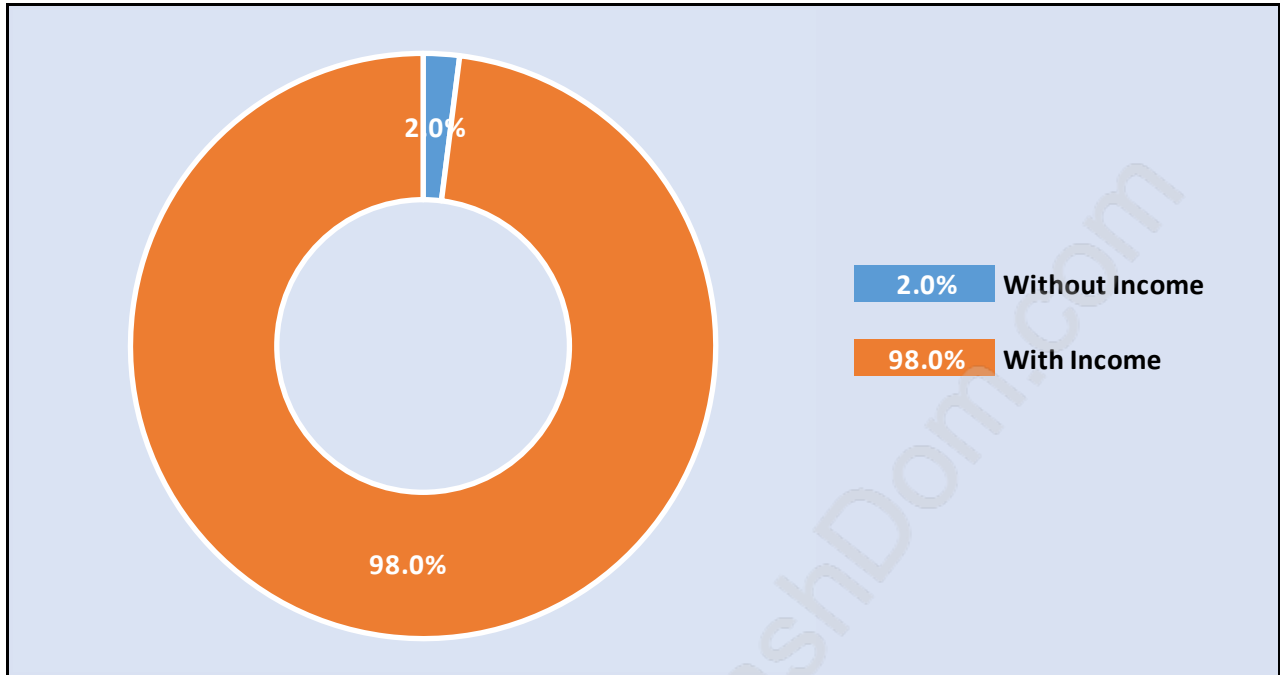

Moody Park

Population Trends in Moody Park

Population by Age in Moody Park

Population Age 15+ by Income Status in Moody Park

Total Population Age 15 - 1,755

Households by Income in Moody Park

Total Number of Households - 807 / Average Household Income - \$90,519

Families in Moody Park

Average Persons per Family - 3.2

Children at Home in Moody Park

Total Number of Children at Home - 649

Family Structure in Moody Park

Total Number of Families - 519 / Average Persons per Family - 3.2