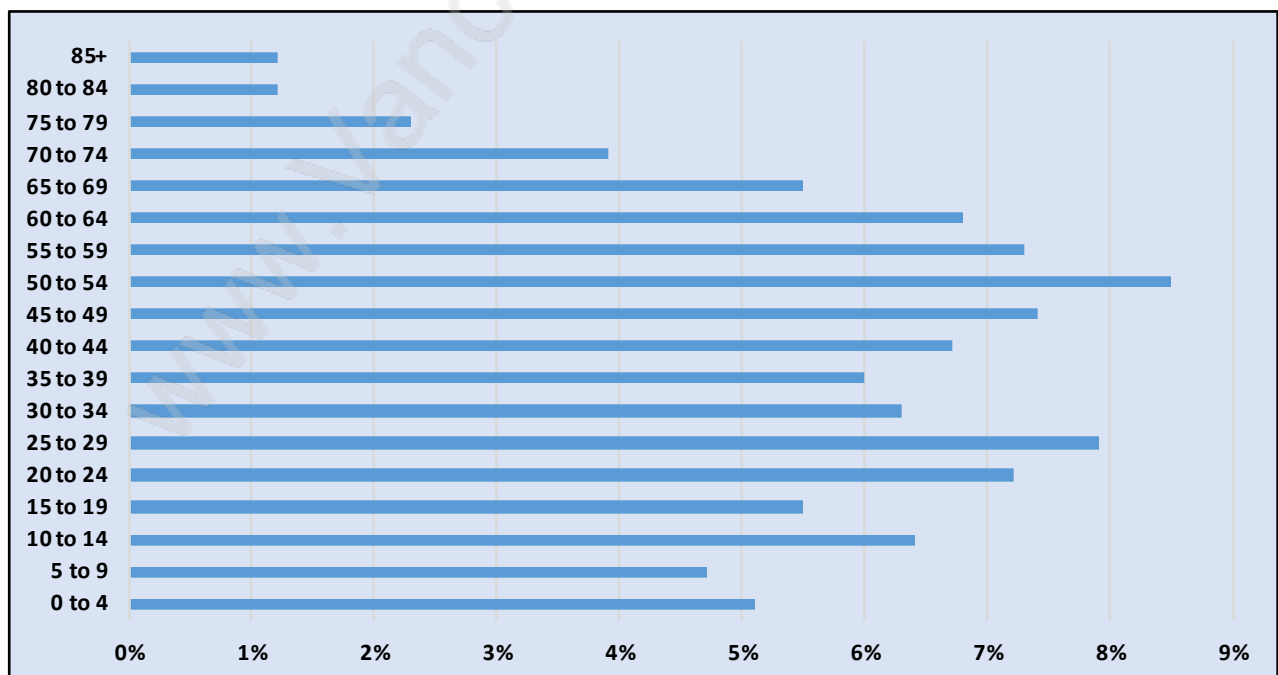

Moody Park

Population Trends in Moody Park

Population by Age in Moody Park

Population Age 15+ by Income Status in Moody Park

Total Population Age 15 - 1,755

Households by Income in Moody Park

Total Number of Households - 807 / Average Household Income - \$90,519

Families in Moody Park

Average Persons per Family - 3.2

Children at Home in Moody Park

Total Number of Children at Home - 649

Family Structure in Moody Park

Total Number of Families - 519 / Average Persons per Family - 3.2