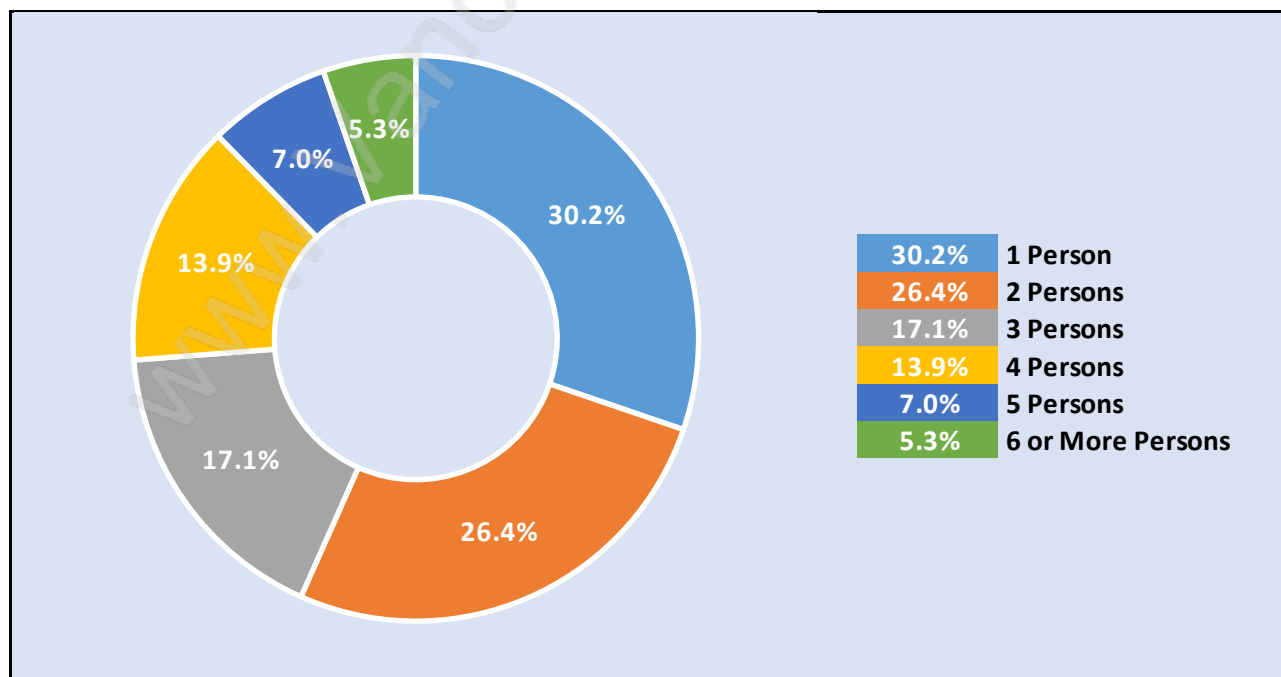

Moody Park

Population Trends in Moody Park

Population by Age in Moody Park

Population Age 15+ by Income Status in Moody Park

Total Population Age 15 - 1,755

Households by Income in Moody Park

Total Number of Households - 807 / Average Household Income - \$90,519

Families in Moody Park

Average Persons per Family - 3.2

Children at Home in Moody Park

Total Number of Children at Home - 649

Family Structure in Moody Park

Total Number of Families - 519 / Average Persons per Family - 3.2

Households by Household Size in Moody Park

Total Number of Households - 807

Dwellings in Moody Park

Population Age 15+ in Moody Park

Labour Force by Occupation in Moody Park

Labour Force Participation in Moody Park