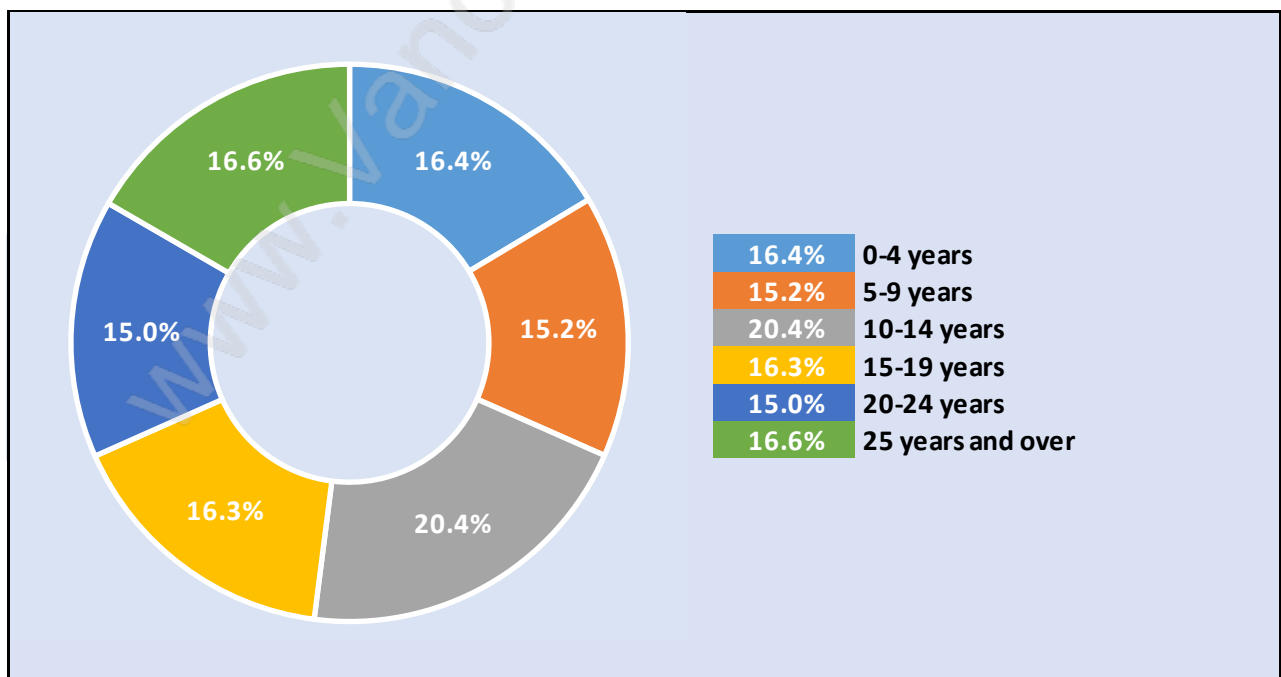

Moody Park

Population Trends in Moody Park

Population by Age in Moody Park

Population Age 15+ by Income Status in Moody Park

Total Population Age 15 - 1,755

Households by Income in Moody Park

Total Number of Households - 807 / Average Household Income - \$90,519

Families in Moody Park

Average Persons per Family - 3.2

Children at Home in Moody Park

Total Number of Children at Home - 649

Family Structure in Moody Park

Total Number of Families - 519 / Average Persons per Family - 3.2