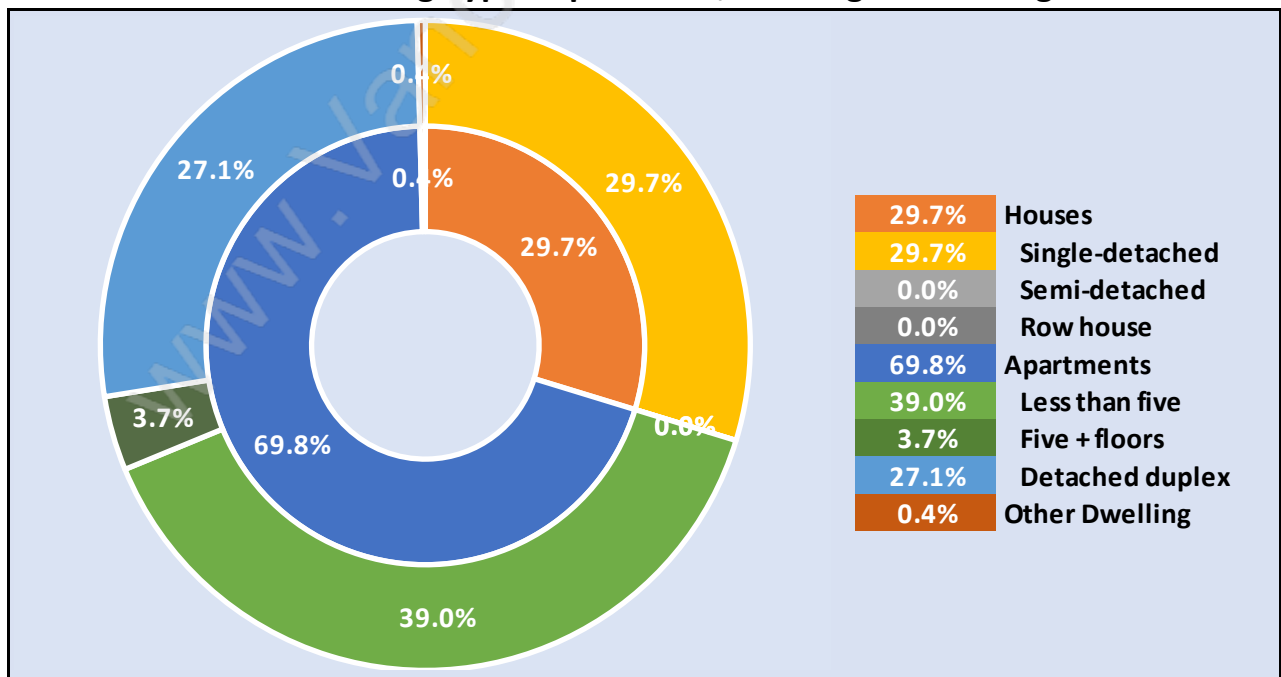

Occupied Dwellings by Structure Type in Moody Park

Dominant Bulding Type - Apartment, building low and high rise