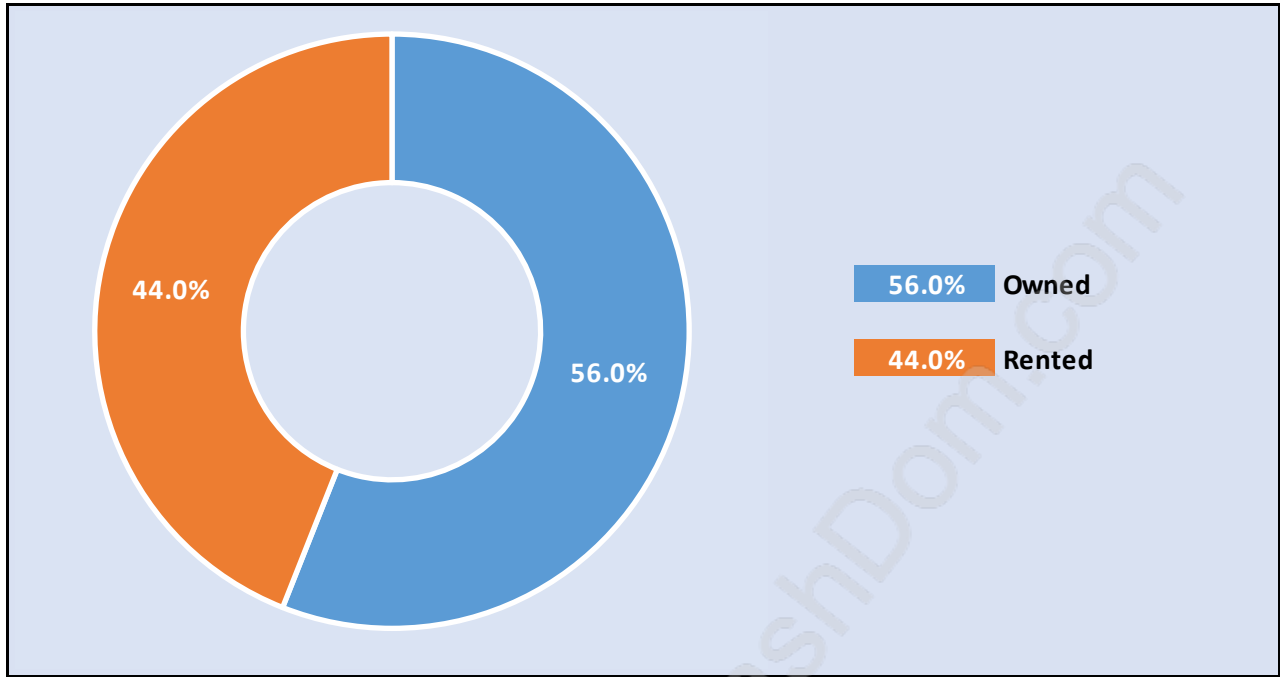

Moody Park

Population Trends in Moody Park

Population by Age in Moody Park

Population Age 15+ by Income Status in Moody Park

Total Population Age 15 - 1,755

Households by Income in Moody Park

Total Number of Households - 807 / Average Household Income - \$90,519

Families in Moody Park

Average Persons per Family - 3.2

Children at Home in Moody Park

Total Number of Children at Home - 649

Family Structure in Moody Park

Total Number of Families - 519 / Average Persons per Family - 3.2

Households by Household Size in Moody Park

Total Number of Households - 807

Dwellings in Moody Park

Population Age 15+ in Moody Park

Labour Force by Occupation in Moody Park

Labour Force Participation in Moody Park