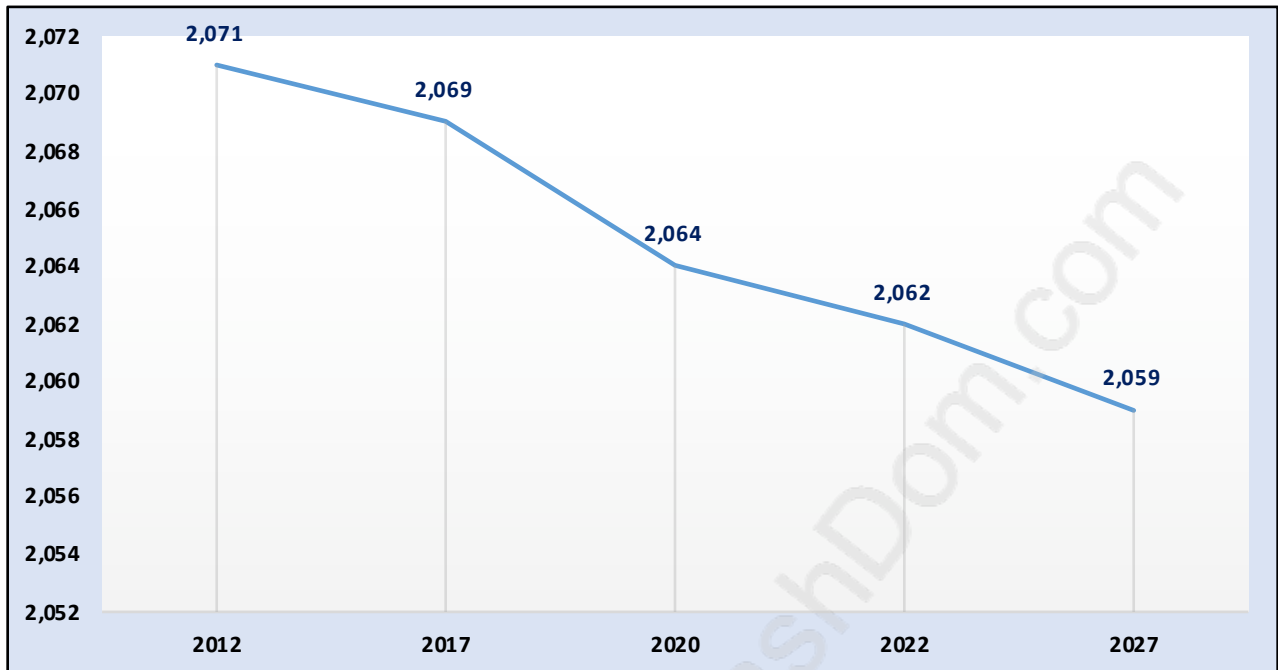

Moody Park

Population Trends in Moody Park

Population by Age in Moody Park

Population Age 15+ by Income Status in Moody Park

Total Population Age 15 - 1,755

Households by Income in Moody Park

Total Number of Households - 807 / Average Household Income - \$90,519

Families in Moody Park

Average Persons per Family - 3.2

Children at Home in Moody Park

Total Number of Children at Home - 649

Family Structure in Moody Park

Total Number of Families - 519 / Average Persons per Family - 3.2