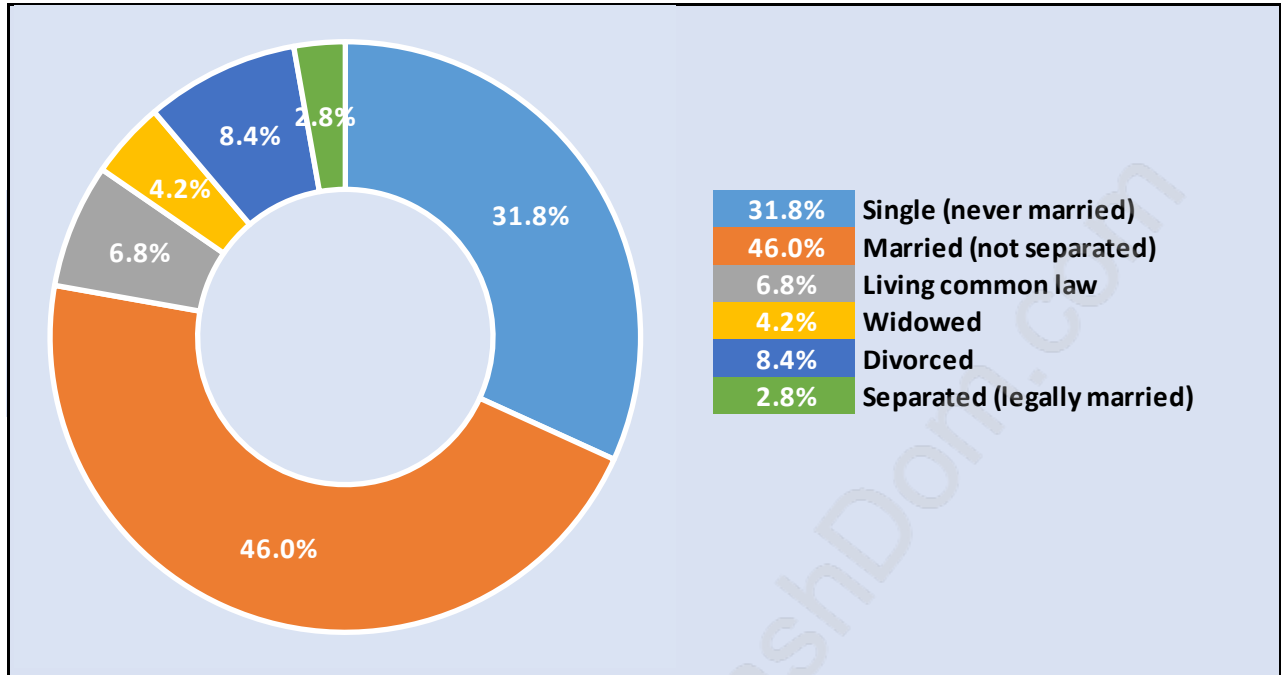

Moody Park

Population Trends in Moody Park

Population by Age in Moody Park

Population Age 15+ by Income Status in Moody Park

Total Population Age 15 - 1,755

Households by Income in Moody Park

Total Number of Households - 807 / Average Household Income - \$90,519

Families in Moody Park

Average Persons per Family - 3.2

Children at Home in Moody Park

Total Number of Children at Home - 649

Family Structure in Moody Park

Total Number of Families - 519 / Average Persons per Family - 3.2

Households by Household Size in Moody Park

Total Number of Households - 807

Dwellings in Moody Park

Population Age 15+ in Moody Park

Labour Force by Occupation in Moody Park

Labour Force Participation in Moody Park