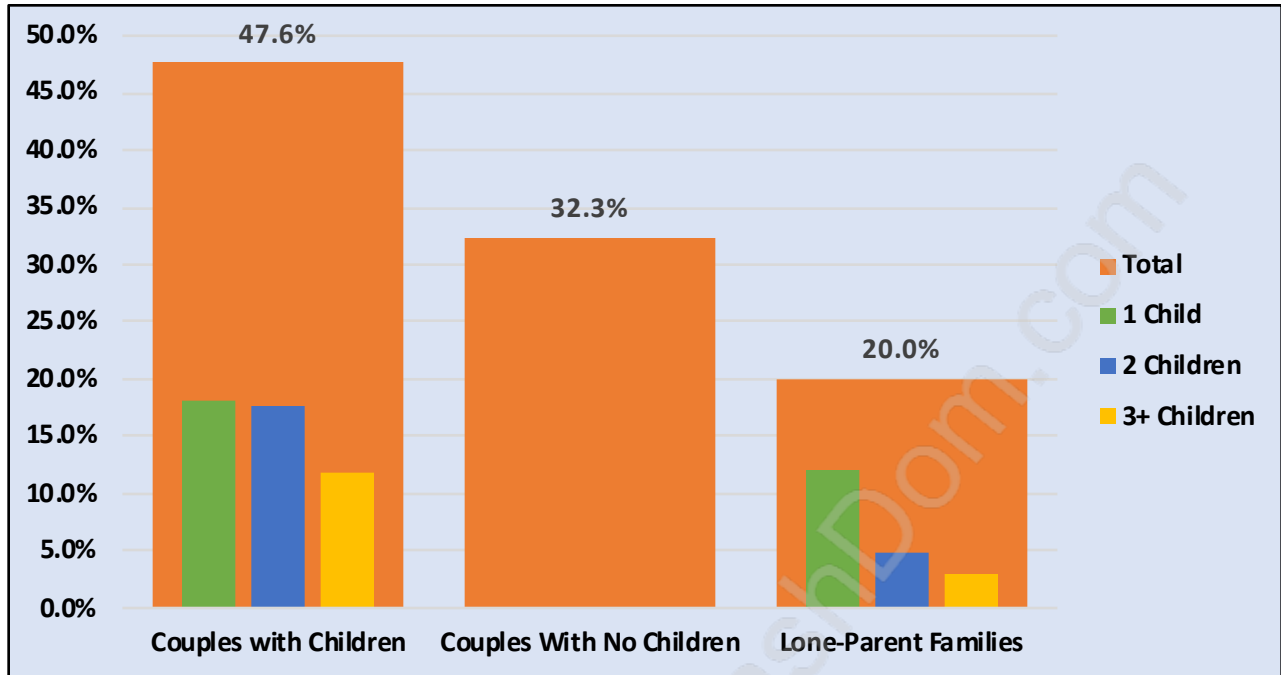

Moody Park

Population Trends in Moody Park

Population by Age in Moody Park

Population Age 15+ by Income Status in Moody Park

Total Population Age 15 - 1,755

Households by Income in Moody Park

Total Number of Households - 807 / Average Household Income - \$90,519

Families in Moody Park

Average Persons per Family - 3.2

Children at Home in Moody Park

Total Number of Children at Home - 649

Family Structure in Moody Park

Total Number of Families - 519 / Average Persons per Family - 3.2

Households by Household Size in Moody Park

Total Number of Households - 807

Dwellings in Moody Park

Population Age 15+ in Moody Park

Labour Force by Occupation in Moody Park

Labour Force Participation in Moody Park