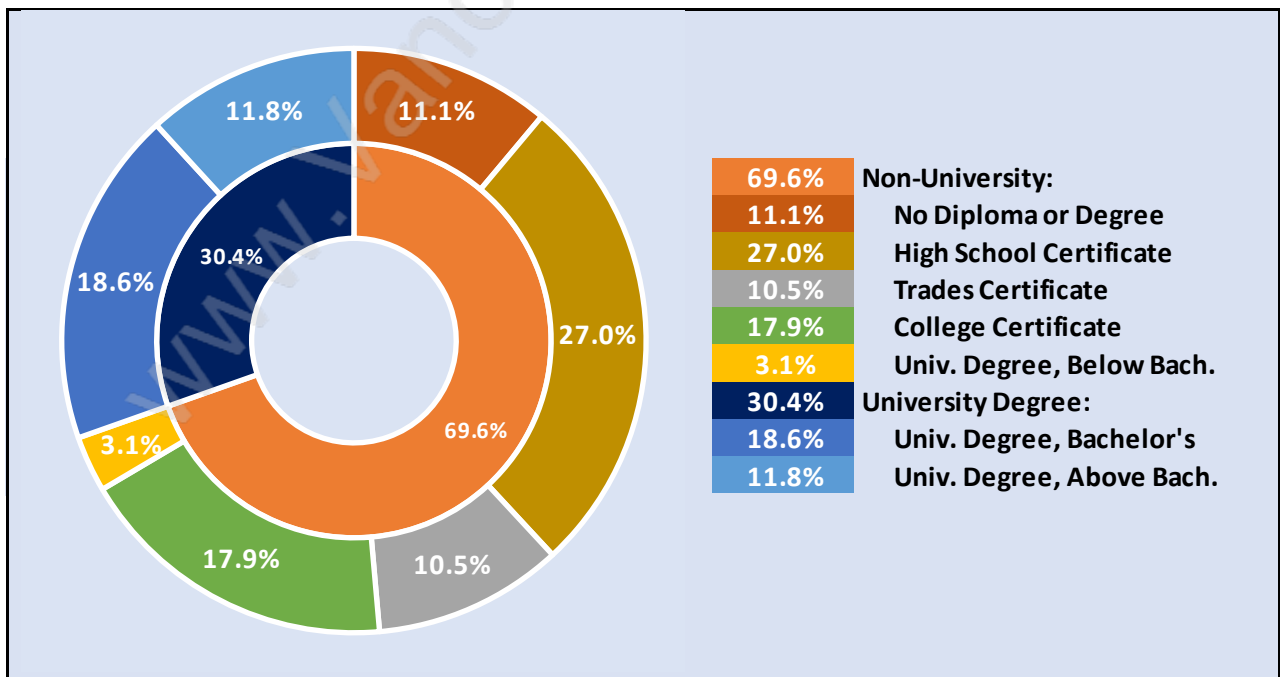

Households by Household Size in Moody Park

Total Number of Households - 807

Dwellings in Moody Park

Population Age 15+ in Moody Park

Labour Force by Occupation in Moody Park

Labour Force Participation in Moody Park