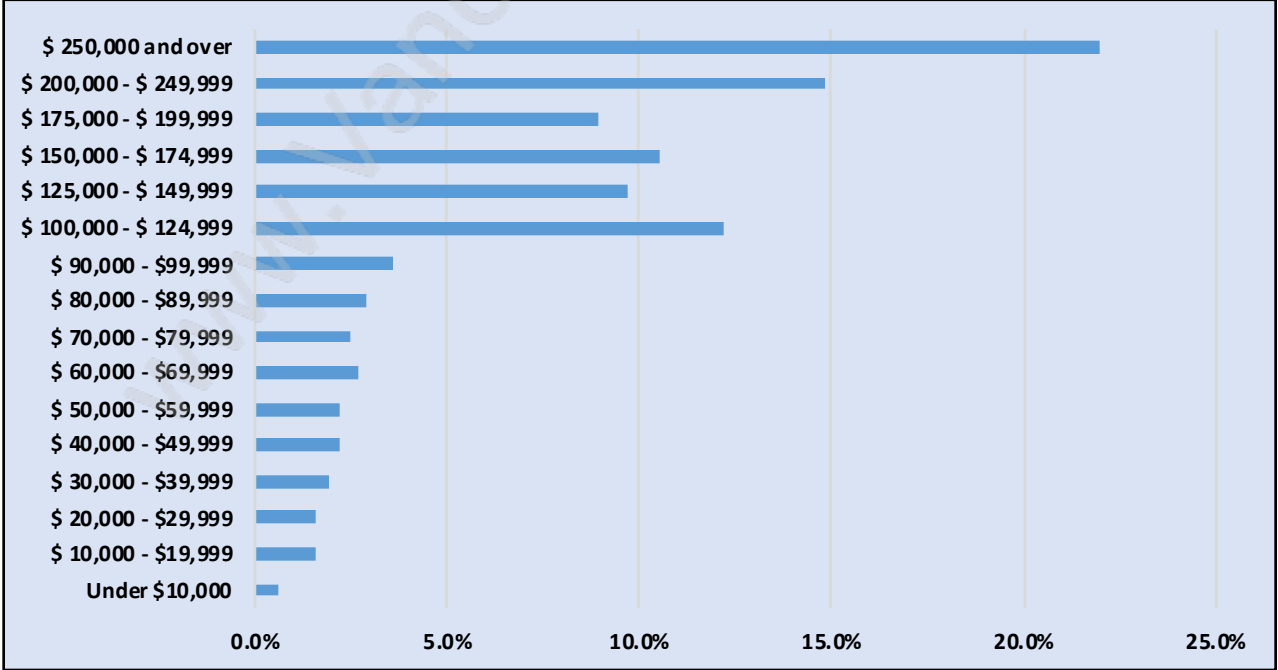

Morgan Creek

Population Trends in Morgan Creek

Population by Age in Morgan Creek

Population Age 15+ by Income Status in Morgan Creek

Total Population Age 15 - 7,255

Households by Income in Morgan Creek

Total Number of Households - 2,849 / Average Household Income - \$212,045

Families in Morgan Creek

Average Persons per Family - 3

Children at Home in Morgan Creek

Total Number of Children at Home - 2,643

Family Structure in Morgan Creek

Total Number of Families - 2,436 / Average Persons per Family - 3.