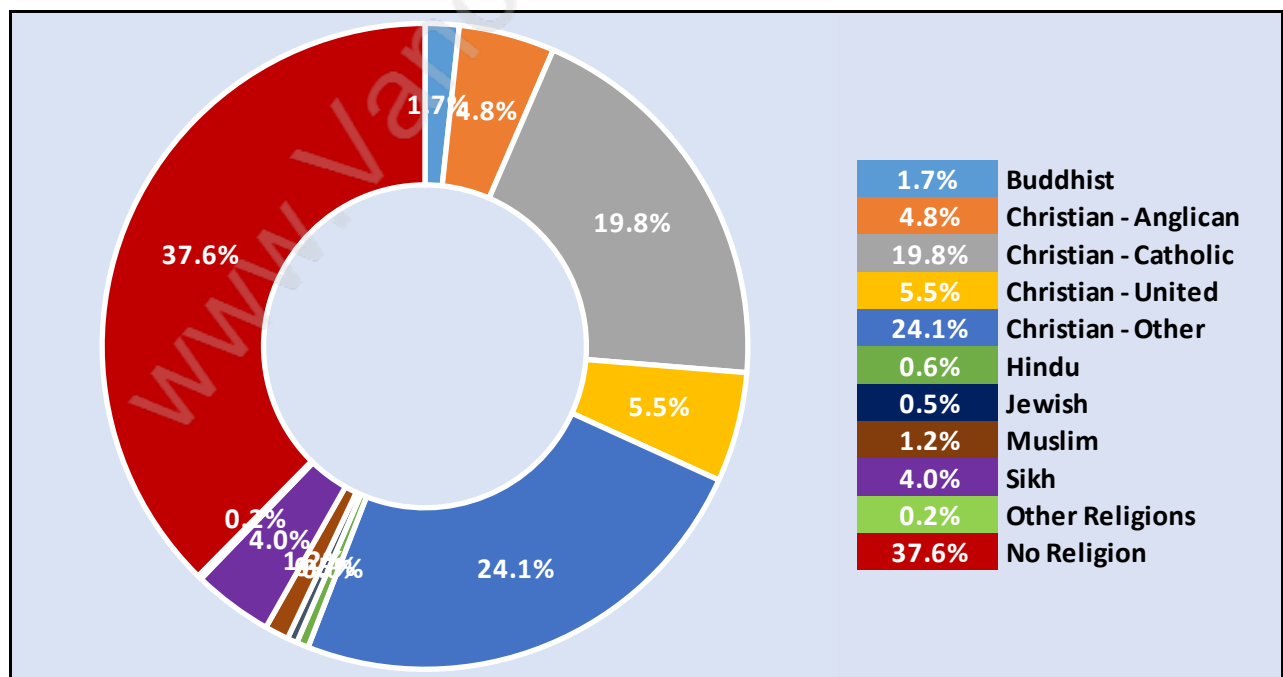

Population by Religion in Morgan Creek