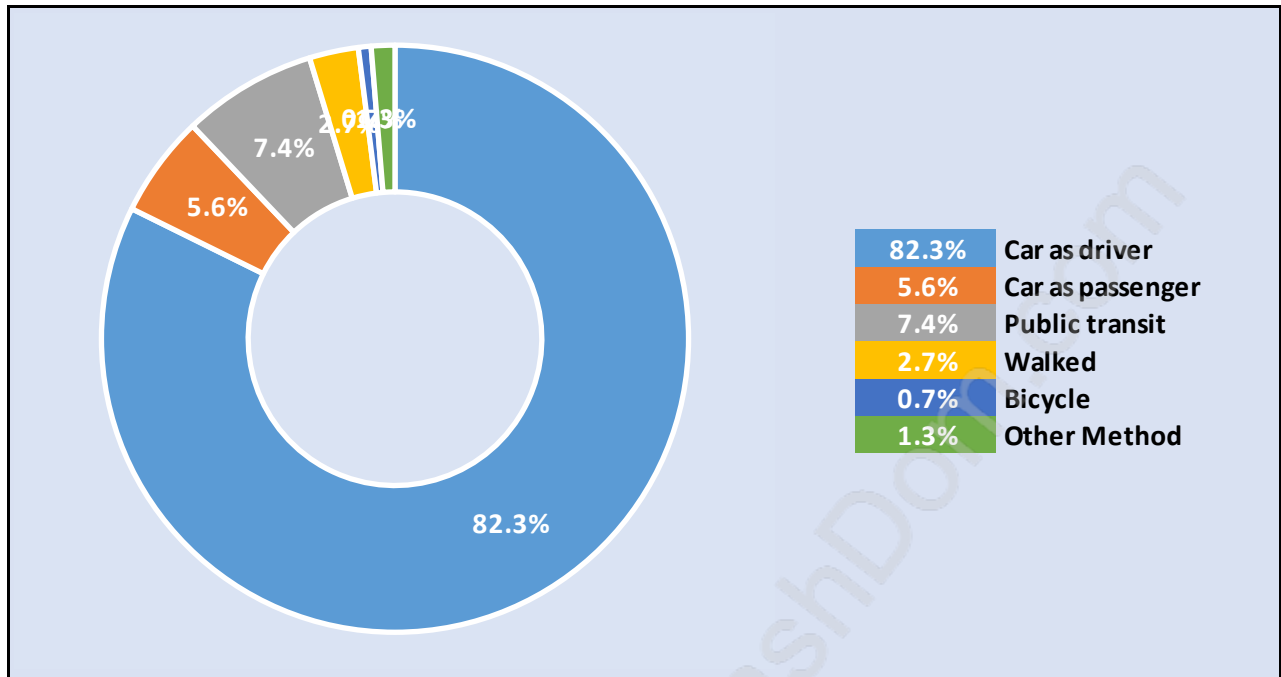

Morgan Creek

Population Trends in Morgan Creek

Population by Age in Morgan Creek

Population Age 15+ by Income Status in Morgan Creek

Total Population Age 15 - 7,255

Households by Income in Morgan Creek

Total Number of Households - 2,849 / Average Household Income - \$212,045

Households by Household Size in Morgan Creek

Total Number of Households - 2,849

Dwellings in Morgan Creek

Population Age 15+ in Morgan Creek

Labour Force by Occupation in Morgan Creek

Labour Force Participation in Morgan Creek

Travel To Work in (from) Morgan Creek

Occupied Dwellings by Structure Type in Morgan Creek

Dominant Bulding Type - Houses

Private Dwellings by Period of Construction in Morgan Creek

Dominant Period of Construction - 2001-2005