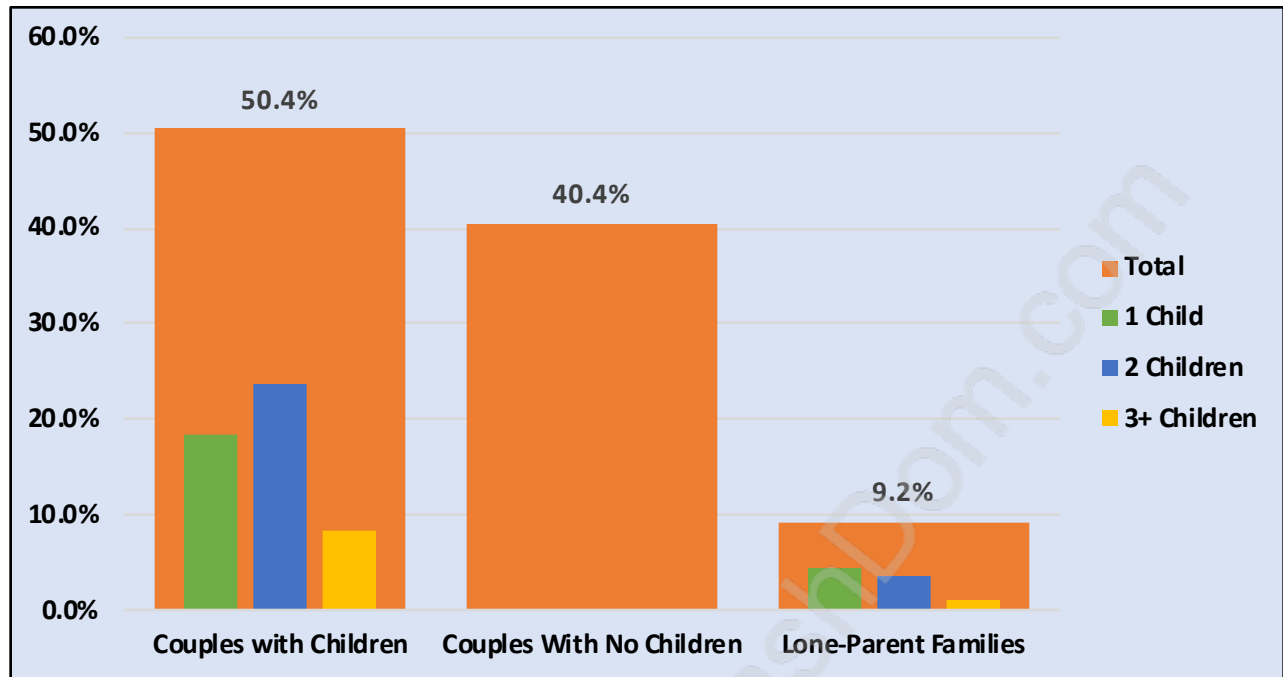

Morgan Creek

Population Trends in Morgan Creek

Population by Age in Morgan Creek

Population Age 15+ by Income Status in Morgan Creek

Total Population Age 15 - 7,255

Households by Income in Morgan Creek

Total Number of Households - 2,849 / Average Household Income - \$212,045

Families in Morgan Creek

Average Persons per Family - 3

Children at Home in Morgan Creek

Total Number of Children at Home - 2,643

Family Structure in Morgan Creek

Total Number of Families - 2,436 / Average Persons per Family - 3.