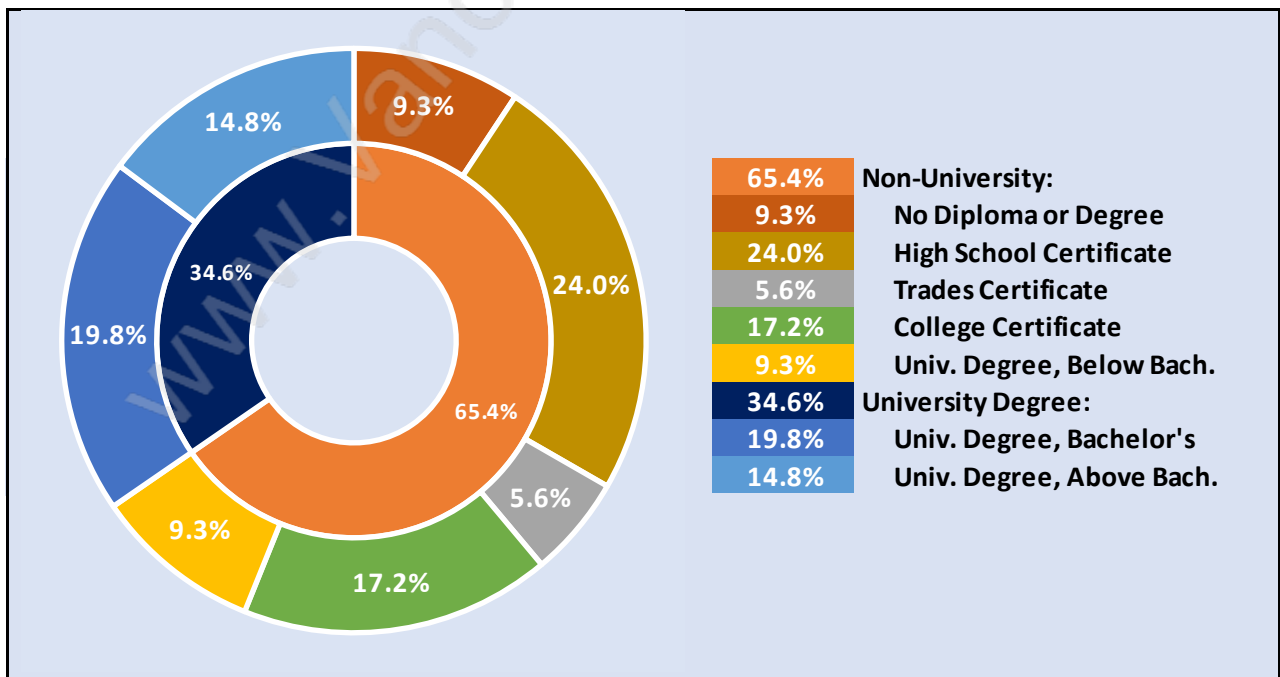

Morgan Creek

Population Trends in Morgan Creek

Population by Age in Morgan Creek

Population Age 15+ by Income Status in Morgan Creek

Total Population Age 15 - 7,255

Households by Income in Morgan Creek

Total Number of Households - 2,849 / Average Household Income - \$212,045

Households by Household Size in Morgan Creek

Total Number of Households - 2,849

Dwellings in Morgan Creek

Population Age 15+ in Morgan Creek

Labour Force by Occupation in Morgan Creek

Labour Force Participation in Morgan Creek