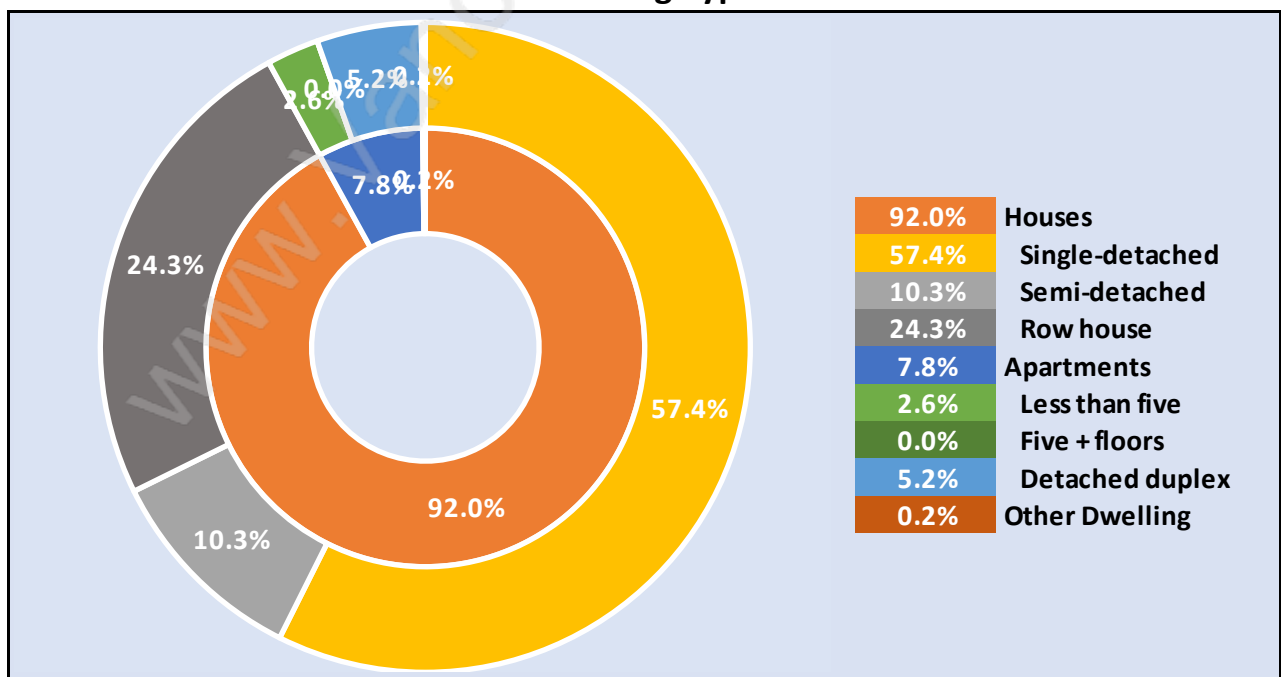

Morgan Creek

Population Trends in Morgan Creek

Population by Age in Morgan Creek

Population Age 15+ by Income Status in Morgan Creek

Total Population Age 15 - 7,255

Households by Income in Morgan Creek

Total Number of Households - 2,849 / Average Household Income - \$212,045

Families in Morgan Creek

Average Persons per Family - 3

Children at Home in Morgan Creek

Total Number of Children at Home - 2,643

Family Structure in Morgan Creek

Total Number of Families - 2,436 / Average Persons per Family - 3.

Households by Household Size in Morgan Creek

Total Number of Households - 2,849

Dwellings in Morgan Creek

Population Age 15+ in Morgan Creek

Labour Force by Occupation in Morgan Creek

Labour Force Participation in Morgan Creek

Travel To Work in (from) Morgan Creek

Occupied Dwellings by Structure Type in Morgan Creek

Dominant Bulding Type - Houses

Private Dwellings by Period of Construction in Morgan Creek

Dominant Period of Construction - 2001-2005