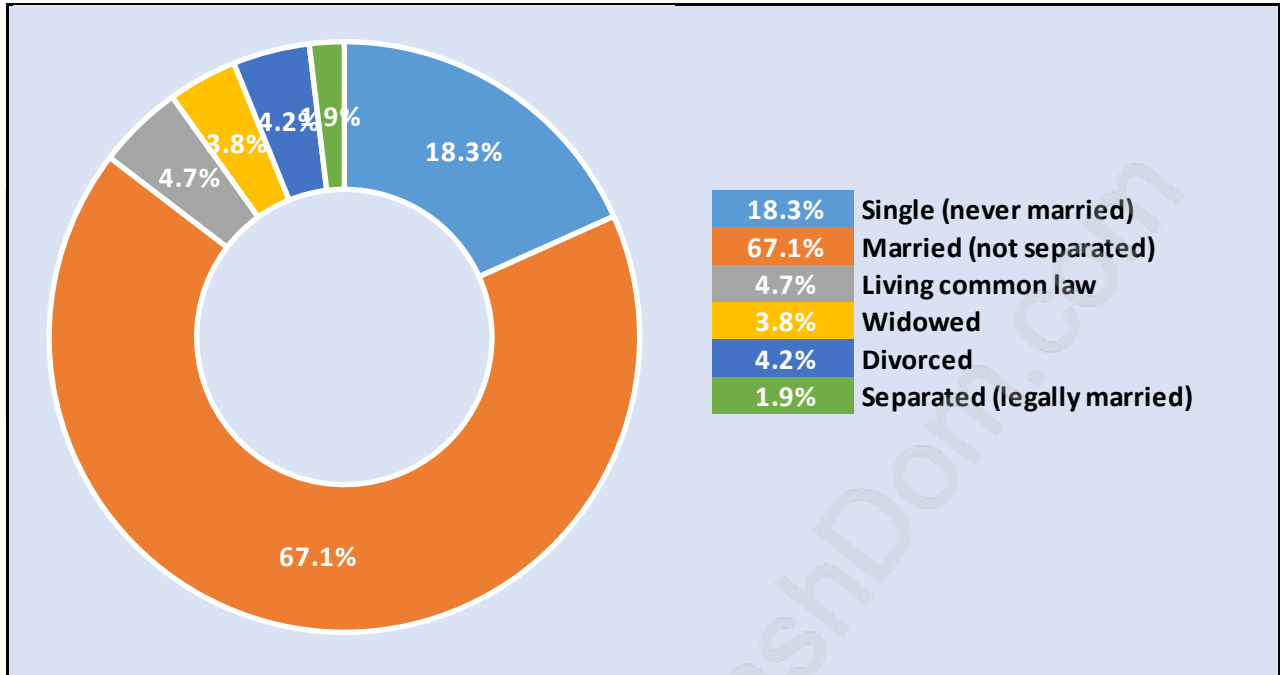

Morgan Creek

Population Trends in Morgan Creek

Population by Age in Morgan Creek

Population Age 15+ by Income Status in Morgan Creek

Total Population Age 15 - 7,255

Households by Income in Morgan Creek

Total Number of Households - 2,849 / Average Household Income - \$212,045

Families in Morgan Creek

Average Persons per Family - 3

Children at Home in Morgan Creek

Total Number of Children at Home - 2,643

Family Structure in Morgan Creek

Total Number of Families - 2,436 / Average Persons per Family - 3.

Households by Household Size in Morgan Creek

Total Number of Households - 2,849

Dwellings in Morgan Creek

Population Age 15+ in Morgan Creek

Labour Force by Occupation in Morgan Creek

Labour Force Participation in Morgan Creek