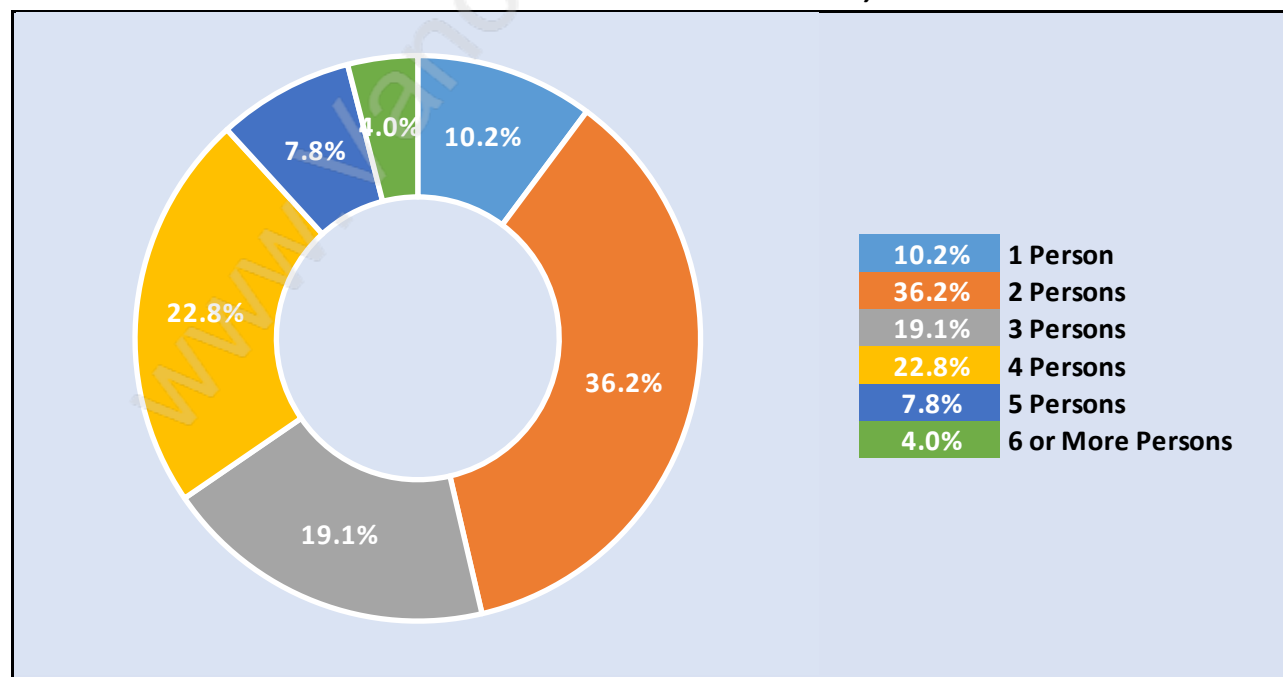

Morgan Creek

Population Trends in Morgan Creek

Population by Age in Morgan Creek

Population Age 15+ by Income Status in Morgan Creek

Total Population Age 15 - 7,255

Households by Income in Morgan Creek

Total Number of Households - 2,849 / Average Household Income - \$212,045

Families in Morgan Creek

Average Persons per Family - 3

Children at Home in Morgan Creek

Total Number of Children at Home - 2,643

Family Structure in Morgan Creek

Total Number of Families - 2,436 / Average Persons per Family - 3.

Households by Household Size in Morgan Creek

Total Number of Households - 2,849

Dwellings in Morgan Creek

Population Age 15+ in Morgan Creek

Labour Force by Occupation in Morgan Creek

Labour Force Participation in Morgan Creek