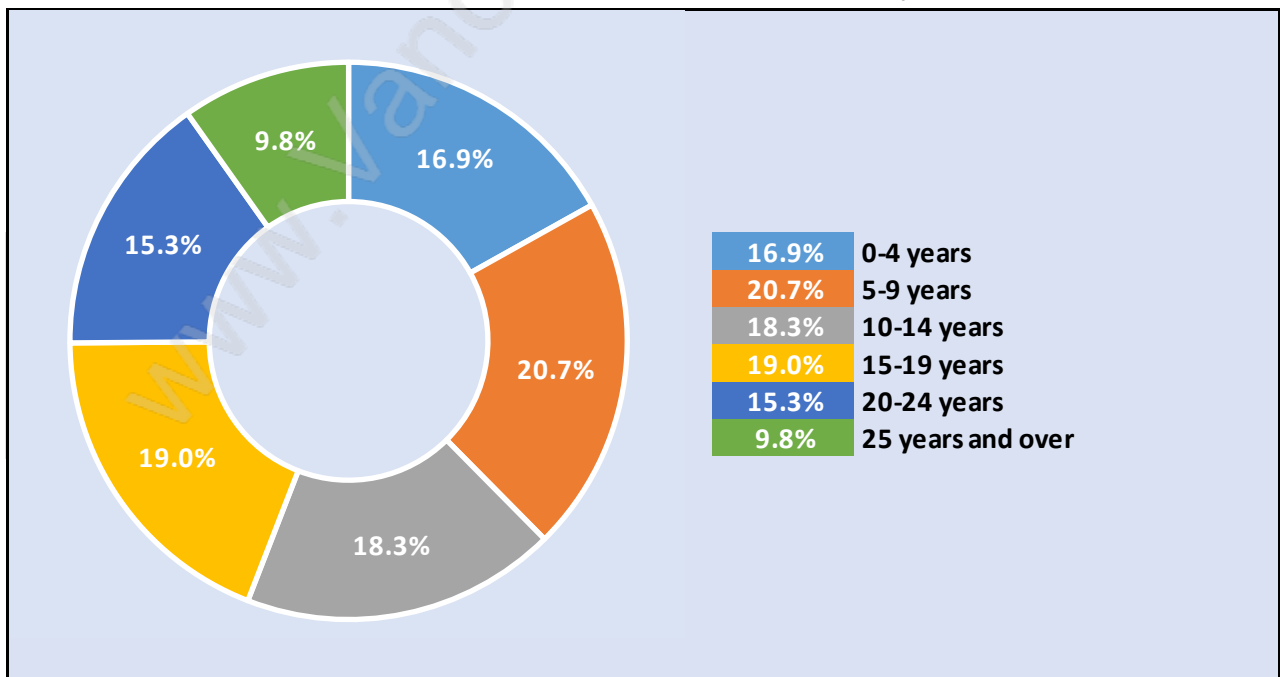

Morgan Creek

Population Trends in Morgan Creek

Population by Age in Morgan Creek

Population Age 15+ by Income Status in Morgan Creek

Total Population Age 15 - 7,255

Households by Income in Morgan Creek

Total Number of Households - 2,849 / Average Household Income - \$212,045

Families in Morgan Creek

Average Persons per Family - 3

Children at Home in Morgan Creek

Total Number of Children at Home - 2,643

Family Structure in Morgan Creek

Total Number of Families - 2,436 / Average Persons per Family - 3.