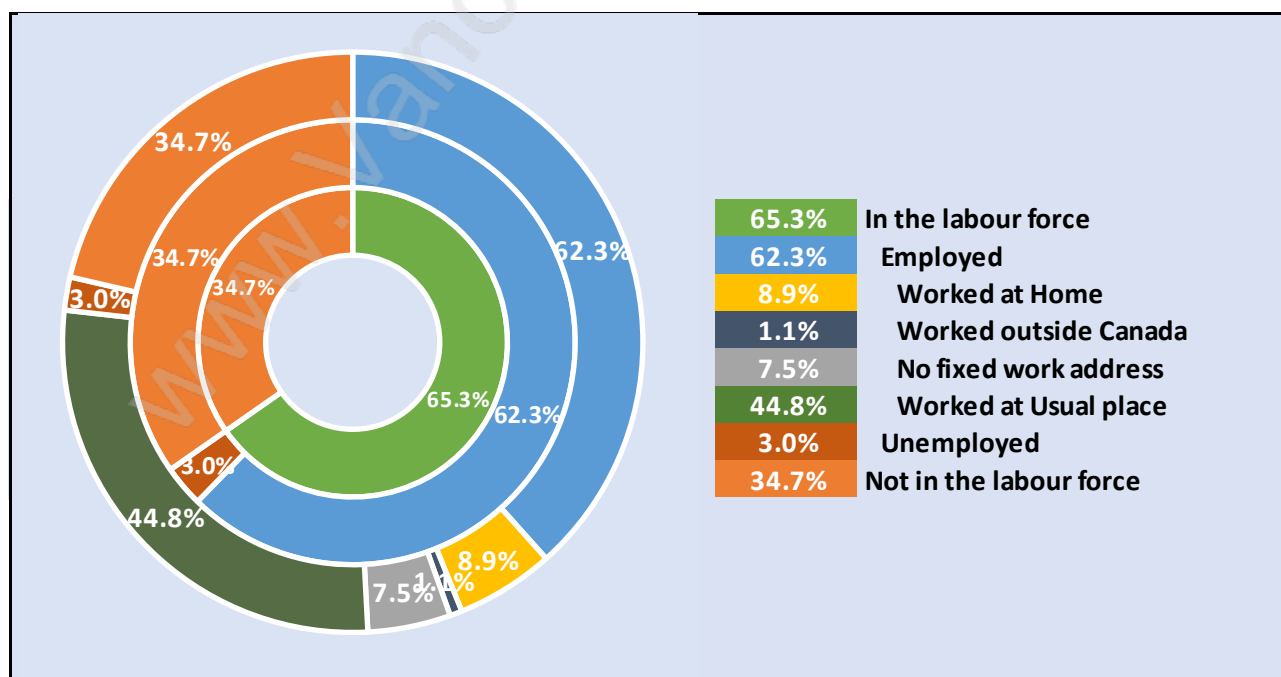

Morgan Creek

Population Trends in Morgan Creek

Population by Age in Morgan Creek

Population Age 15+ by Income Status in Morgan Creek

Total Population Age 15 - 7,255

Households by Income in Morgan Creek

Total Number of Households - 2,849 / Average Household Income - \$212,045

Households by Household Size in Morgan Creek

Total Number of Households - 2,849

Dwellings in Morgan Creek

Population Age 15+ in Morgan Creek

Labour Force by Occupation in Morgan Creek

Labour Force Participation in Morgan Creek