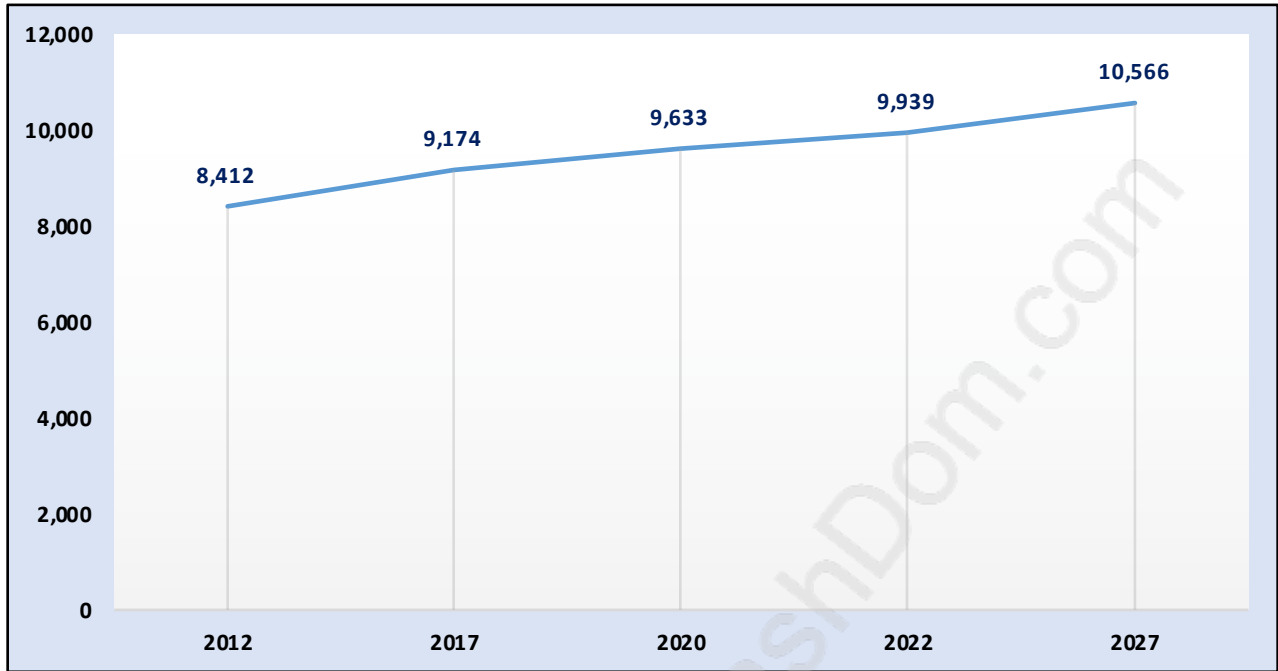

Morgan Creek

Population Trends in Morgan Creek

Population by Age in Morgan Creek

Population Age 15+ by Income Status in Morgan Creek

Total Population Age 15 - 7,255

Households by Income in Morgan Creek

Total Number of Households - 2,849 / Average Household Income - \$212,045

Families in Morgan Creek

Average Persons per Family - 3

Children at Home in Morgan Creek

Total Number of Children at Home - 2,643

Family Structure in Morgan Creek

Total Number of Families - 2,436 / Average Persons per Family - 3.