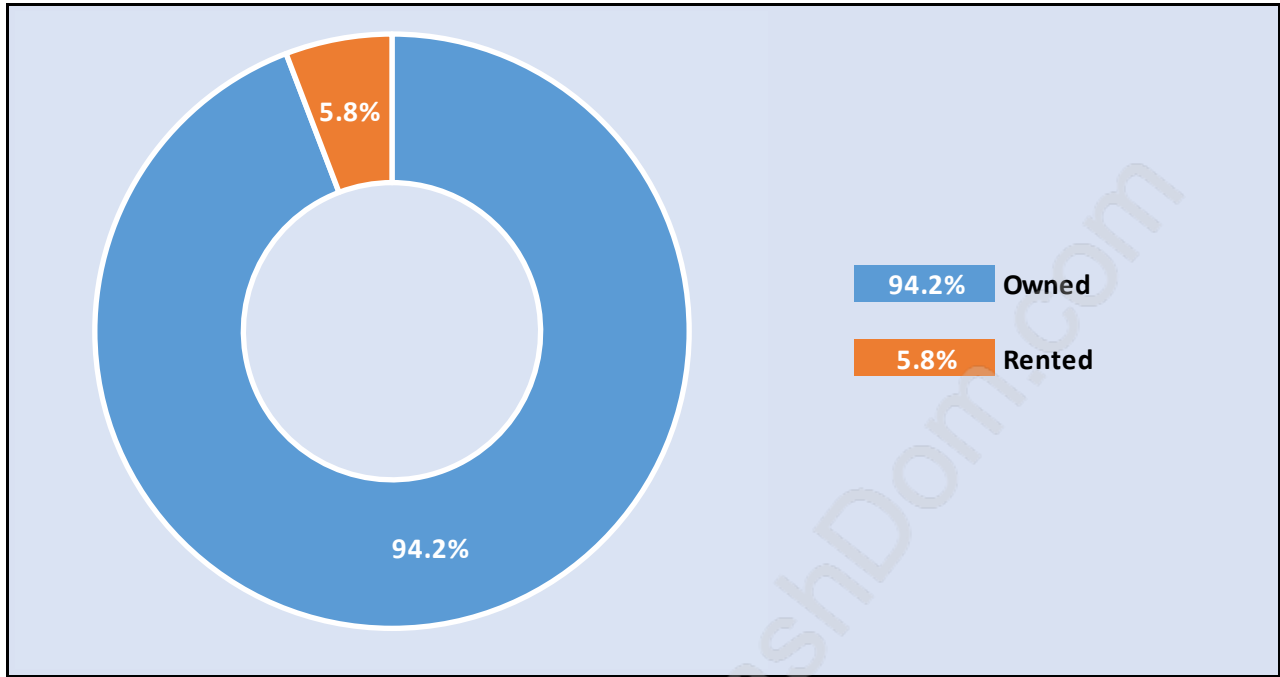

Morgan Creek

Population Trends in Morgan Creek

Population by Age in Morgan Creek

Population Age 15+ by Income Status in Morgan Creek

Total Population Age 15 - 7,255

Households by Income in Morgan Creek

Total Number of Households - 2,849 / Average Household Income - \$212,045

Families in Morgan Creek

Average Persons per Family - 3

Children at Home in Morgan Creek

Total Number of Children at Home - 2,643

Family Structure in Morgan Creek

Total Number of Families - 2,436 / Average Persons per Family - 3.

Households by Household Size in Morgan Creek

Total Number of Households - 2,849

Dwellings in Morgan Creek

Population Age 15+ in Morgan Creek

Labour Force by Occupation in Morgan Creek

Labour Force Participation in Morgan Creek