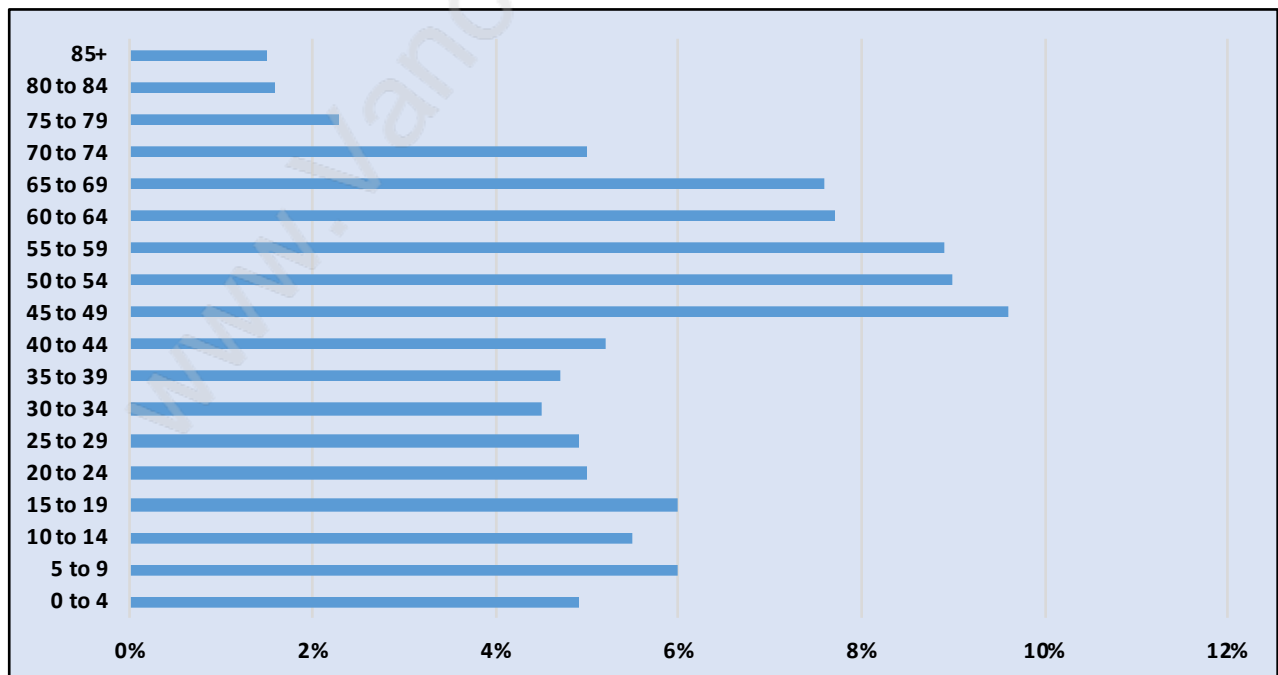

Morgan Creek

Population Trends in Morgan Creek

Population by Age in Morgan Creek

Population Age 15+ by Income Status in Morgan Creek

Total Population Age 15 - 7,255

Households by Income in Morgan Creek

Total Number of Households - 2,849 / Average Household Income - \$212,045

Families in Morgan Creek

Average Persons per Family - 3

Children at Home in Morgan Creek

Total Number of Children at Home - 2,643

Family Structure in Morgan Creek

Total Number of Families - 2,436 / Average Persons per Family - 3.