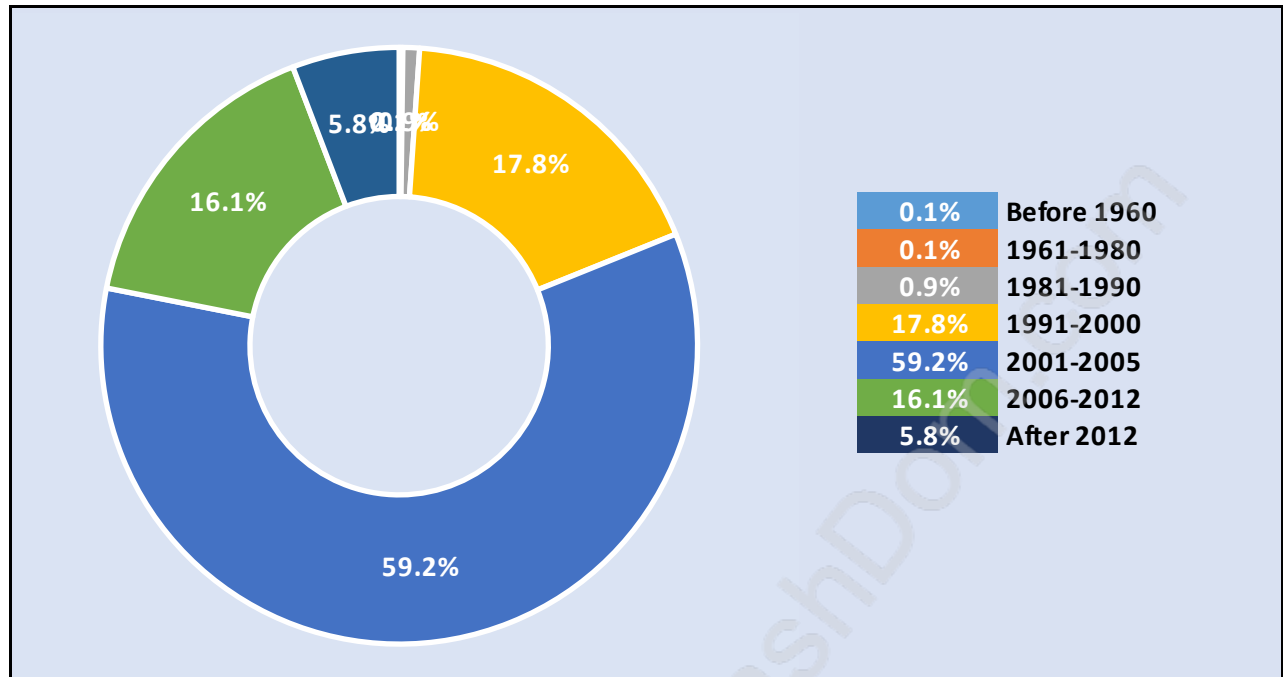

Morgan Creek

Population Trends in Morgan Creek

Population by Age in Morgan Creek

Population Age 15+ by Income Status in Morgan Creek

Total Population Age 15 - 7,255

Households by Income in Morgan Creek

Total Number of Households - 2,849 / Average Household Income - \$212,045

Travel To Work in (from) Morgan Creek

Occupied Dwellings by Structure Type in Morgan Creek

Dominant Bulding Type - Houses

Private Dwellings by Period of Construction in Morgan Creek

Dominant Period of Construction - 2001-2005