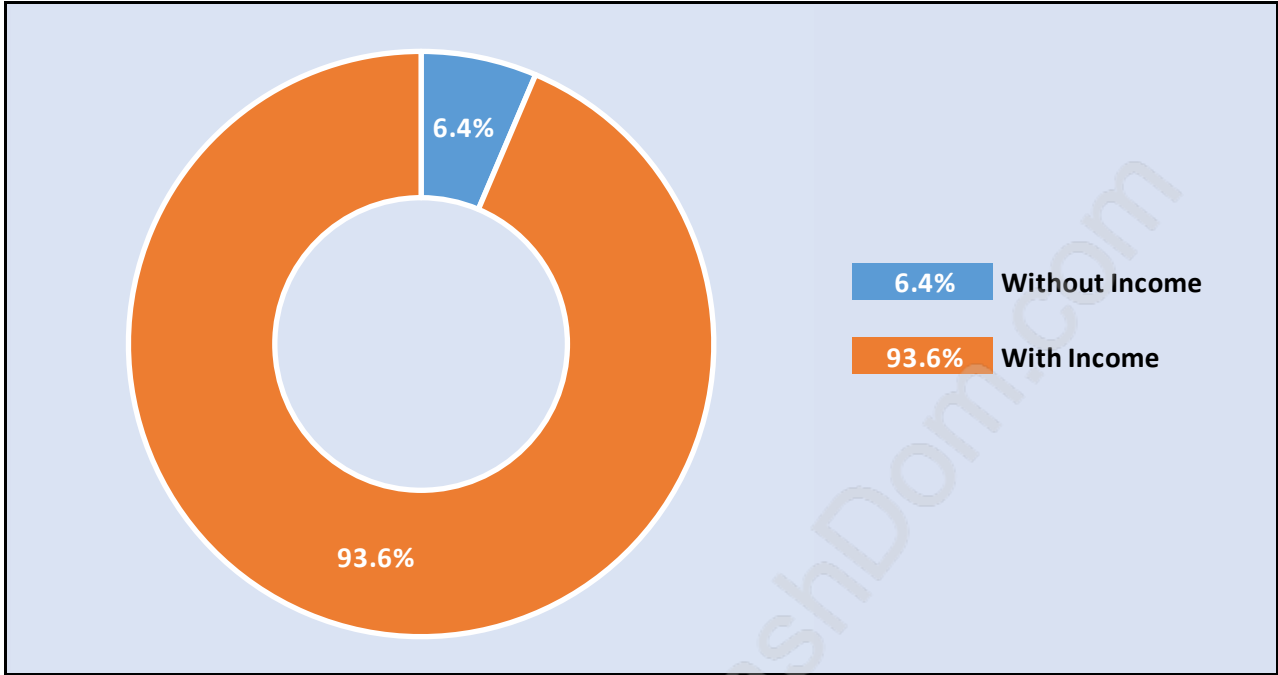

Morgan Creek

Population Trends in Morgan Creek

Population by Age in Morgan Creek

Population Age 15+ by Income Status in Morgan Creek

Total Population Age 15 - 7,255

Households by Income in Morgan Creek

Total Number of Households - 2,849 / Average Household Income - \$212,045

Families in Morgan Creek

Average Persons per Family - 3

Children at Home in Morgan Creek

Total Number of Children at Home - 2,643

Family Structure in Morgan Creek

Total Number of Families - 2,436 / Average Persons per Family - 3.