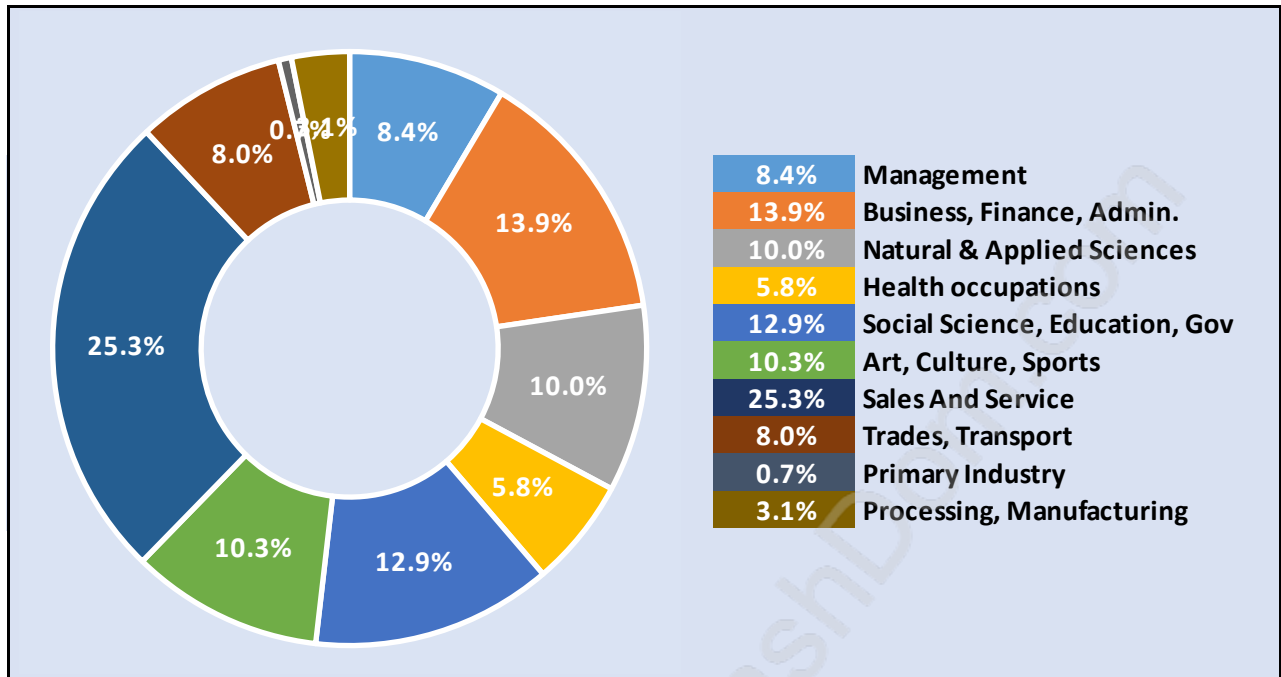

Labour Force by Occupation in Mount Pleasant VE