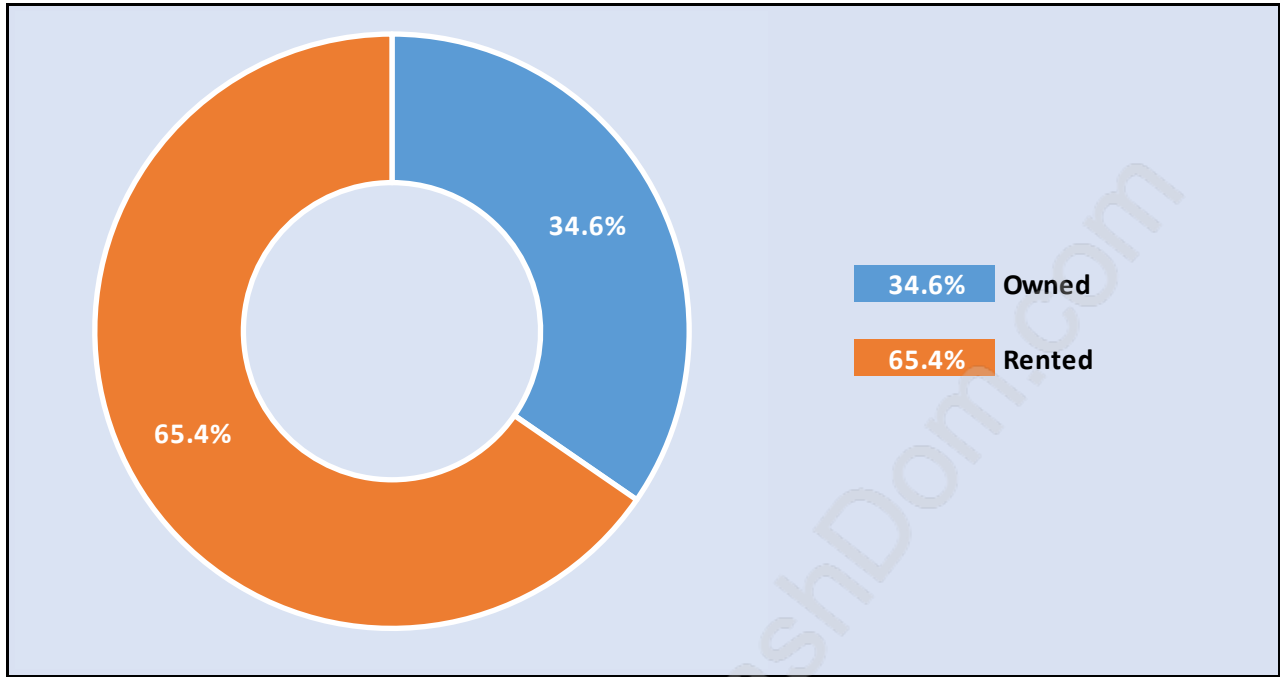

Family Structure in Mount Pleasant VE

Total Number of Families - 7,414 / Average Persons per Family - 2.6

Households by Household Size in Mount Pleasant VE

Total Number of Households - 17,702

Dwellings in Mount Pleasant VE