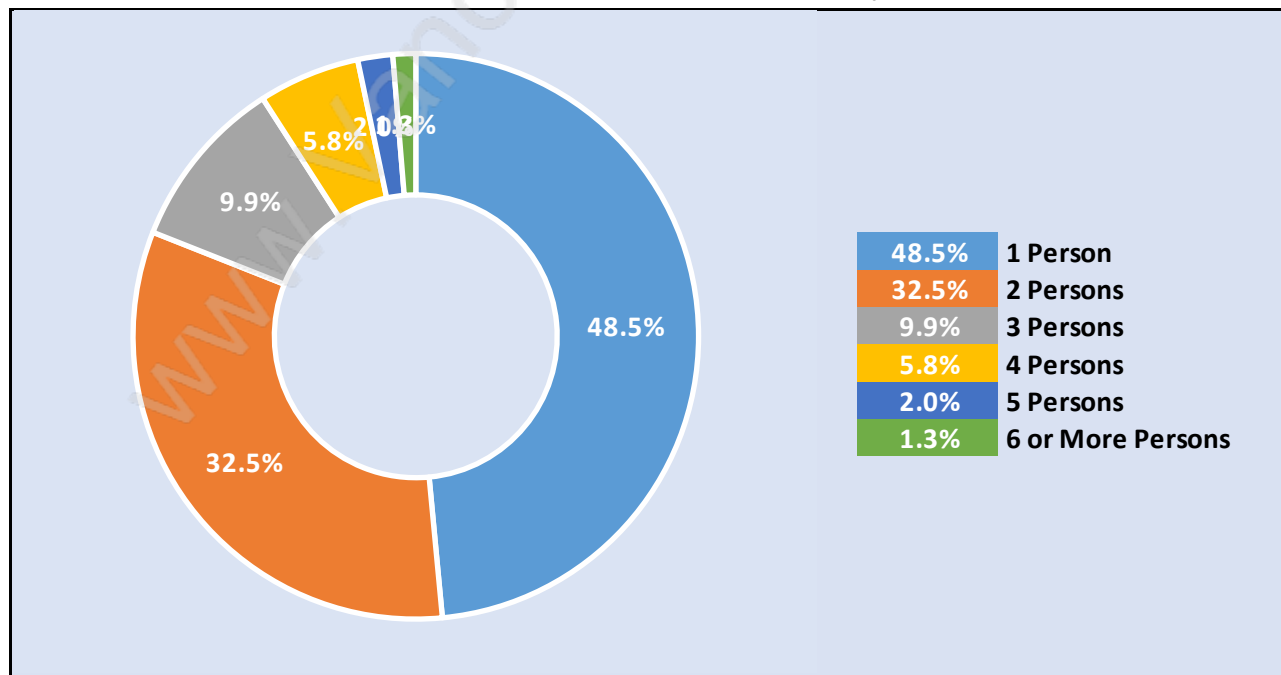

Households by Household Size in Mount Pleasant VE

Total Number of Households - 17,702