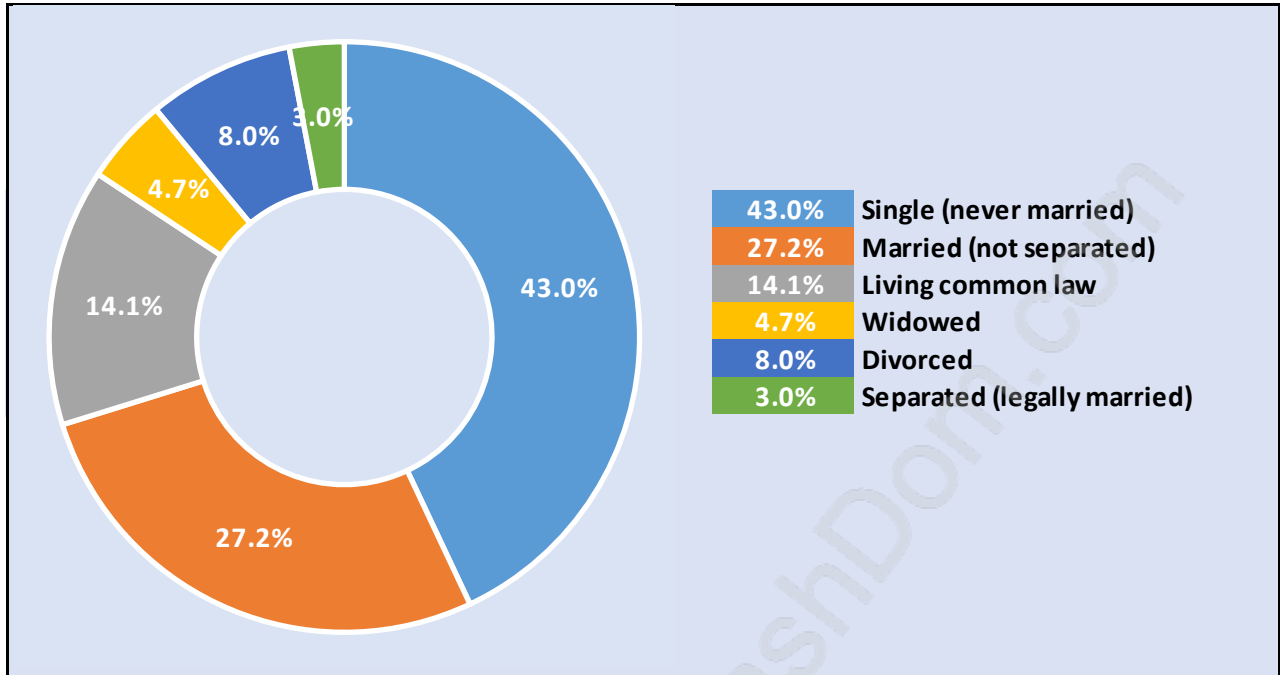

Mount Pleasant VE

Population Trends in Mount Pleasant VE

Population by Age in Mount Pleasant VE

Population Age 15+ by Income Status in Mount Pleasant VE

Total Population Age 15 - 30,259

Households by Income in Mount Pleasant VE

Total Number of Households - 17,702 / Average Household Income - \$71,739

Families in Mount Pleasant VE

Average Persons per Family - 2.6

Children at Home in Mount Pleasant VE

Total Number of Children at Home - 5,457