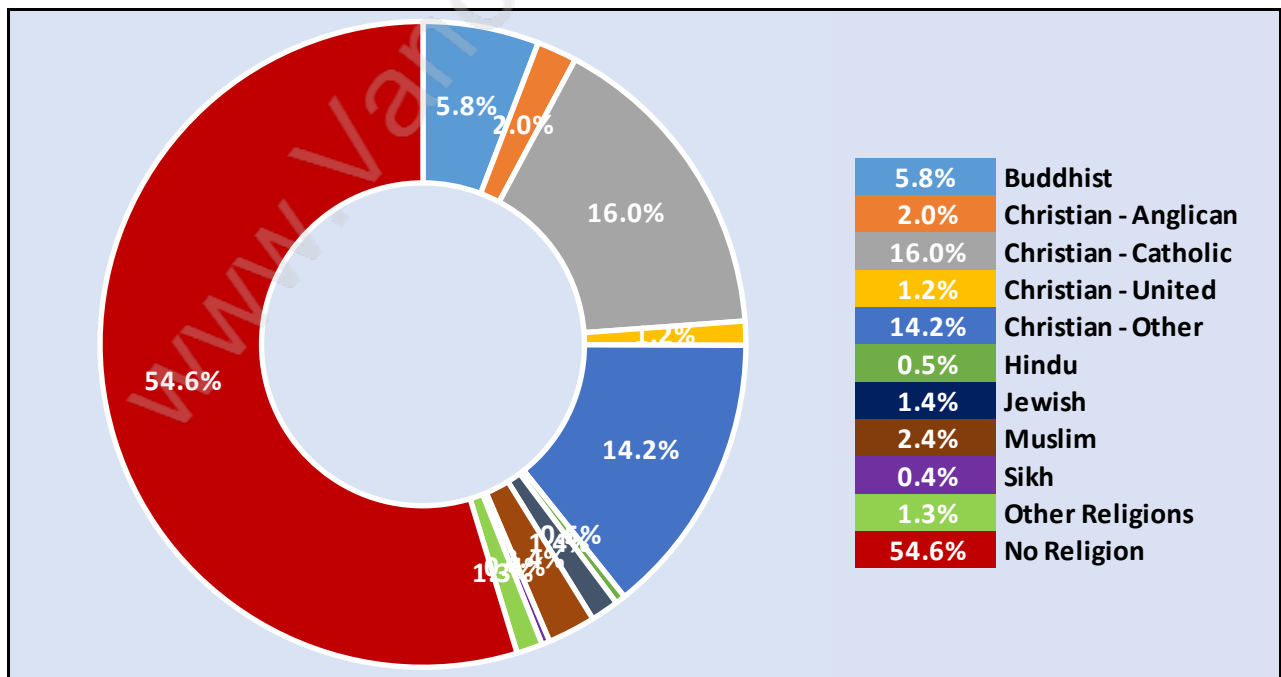

Dominant Bulding Type - Apartment, building low and high rise

Private Dwellings by Period of Construction in Mount Pleasant VE

Dominant Period of Construction - 1961-1980

Population by Religion in Mount Pleasant VE