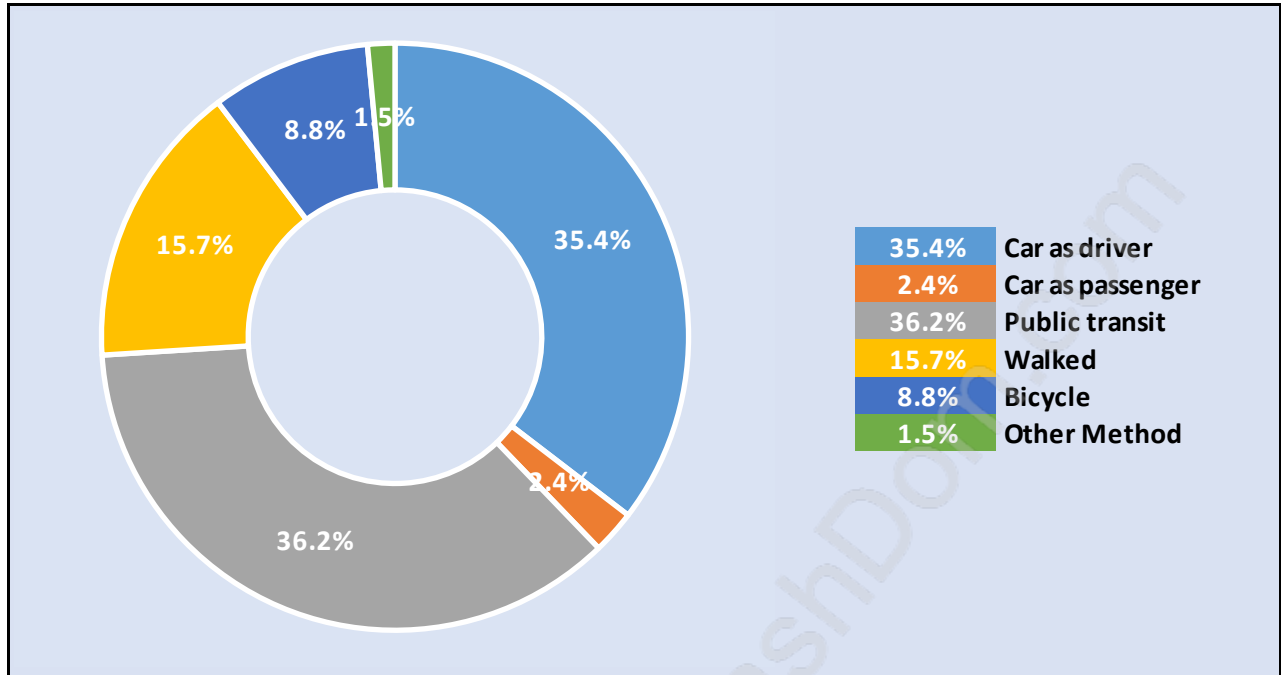

Population Age 15+ in Mount Pleasant VE

Labour Force by Occupation in Mount Pleasant VE

Labour Force Participation in Mount Pleasant VE

Travel To Work in (from) Mount Pleasant VE

Occupied Dwellings by Structure Type in Mount Pleasant VE