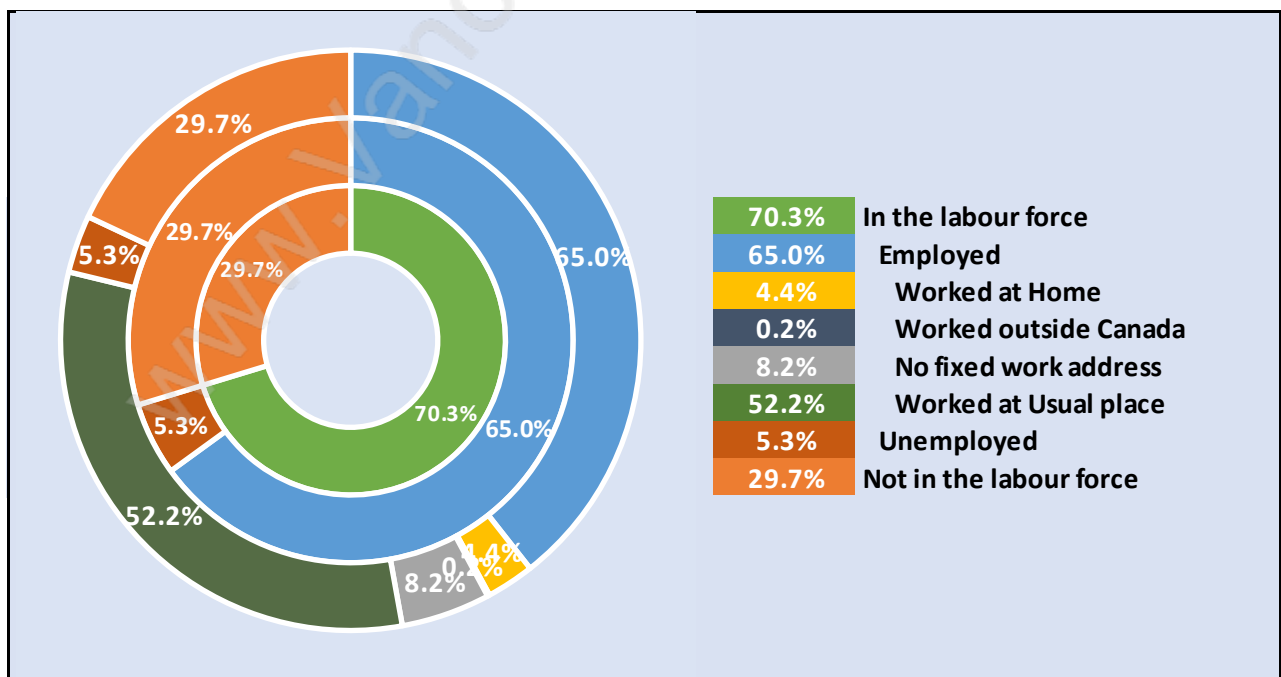

Labour Force Participation in Mount Pleasant VE