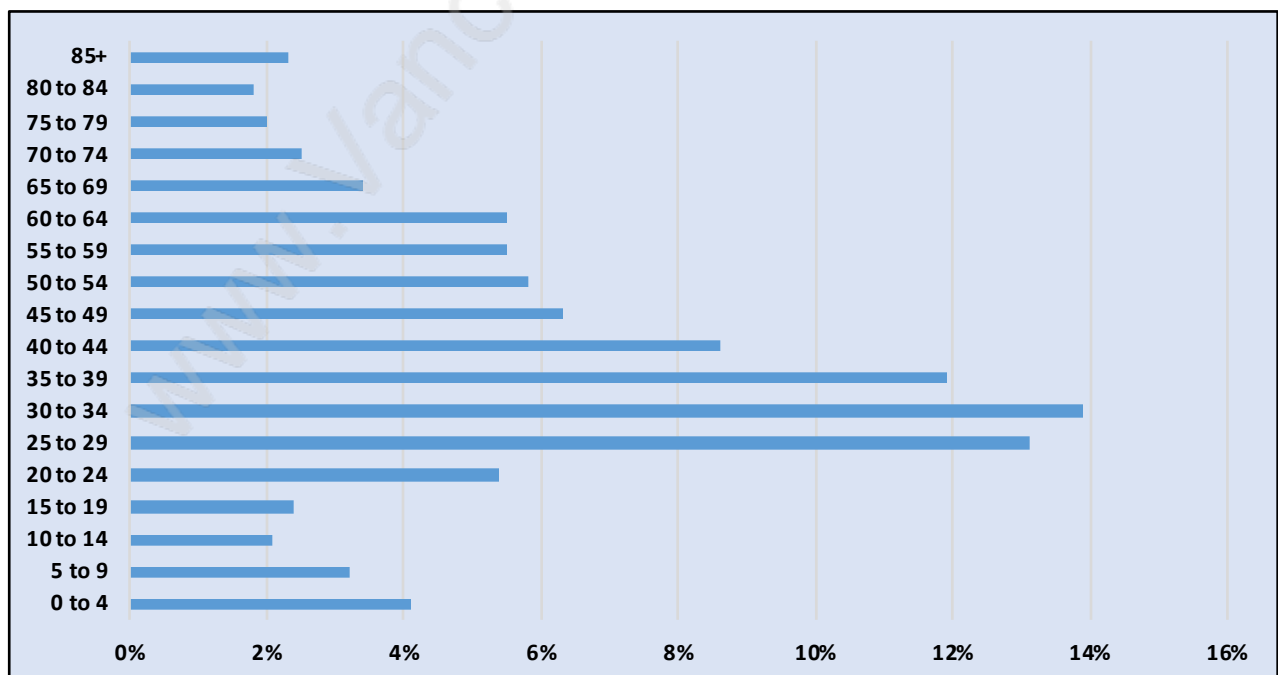

Mount Pleasant VE

Population Trends in Mount Pleasant VE

Population by Age in Mount Pleasant VE

Population Age 15+ by Income Status in Mount Pleasant VE

Total Population Age 15 - 30,259

Households by Income in Mount Pleasant VE