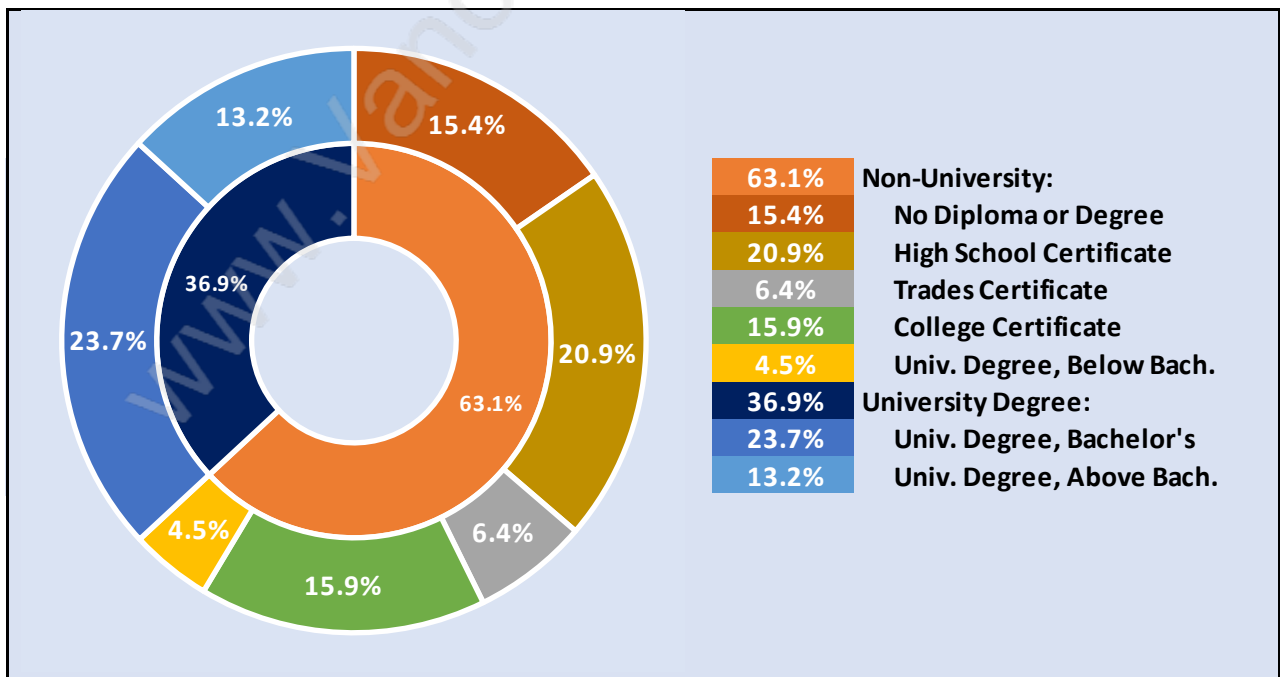

Population Age 15+ in Mount Pleasant VE