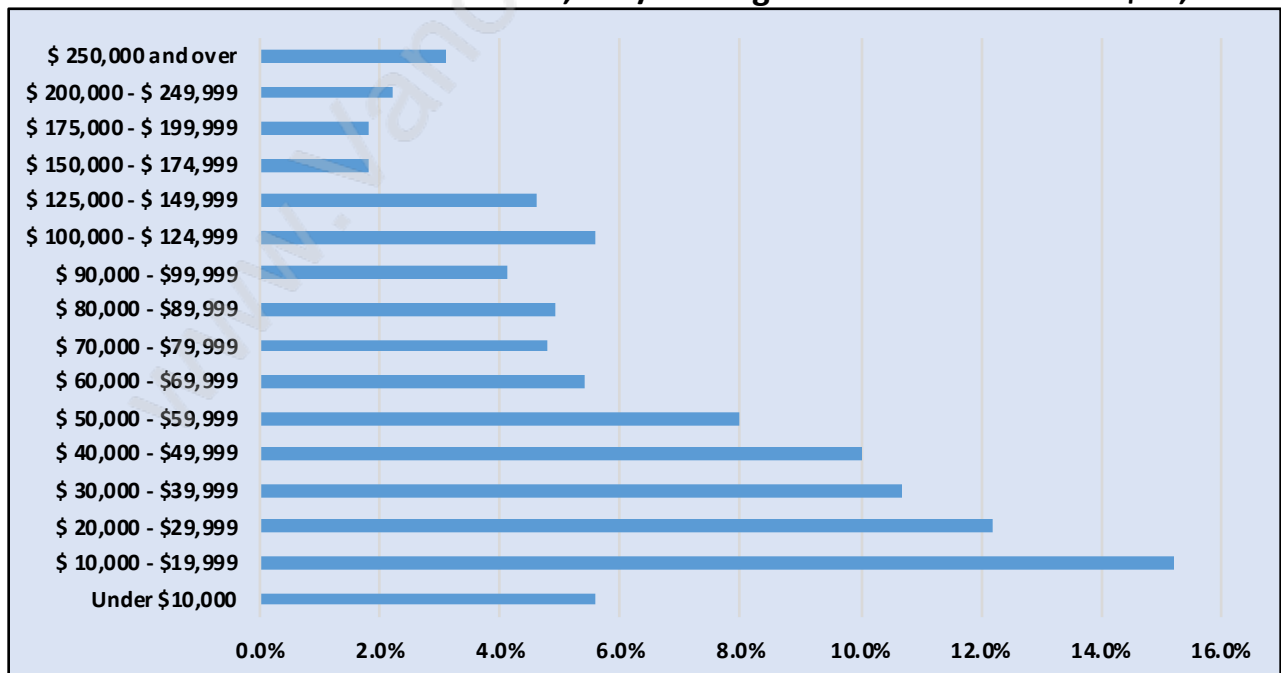

Mount Pleasant VE

Population Trends in Mount Pleasant VE

Population by Age in Mount Pleasant VE

Population Age 15+ by Income Status in Mount Pleasant VE

Total Population Age 15 - 30,259

Households by Income in Mount Pleasant VE

Total Number of Households - 17,702 / Average Household Income - \$71,739

Families in Mount Pleasant VE

Average Persons per Family - 2.6

Children at Home in Mount Pleasant VE

Total Number of Children at Home - 5,457