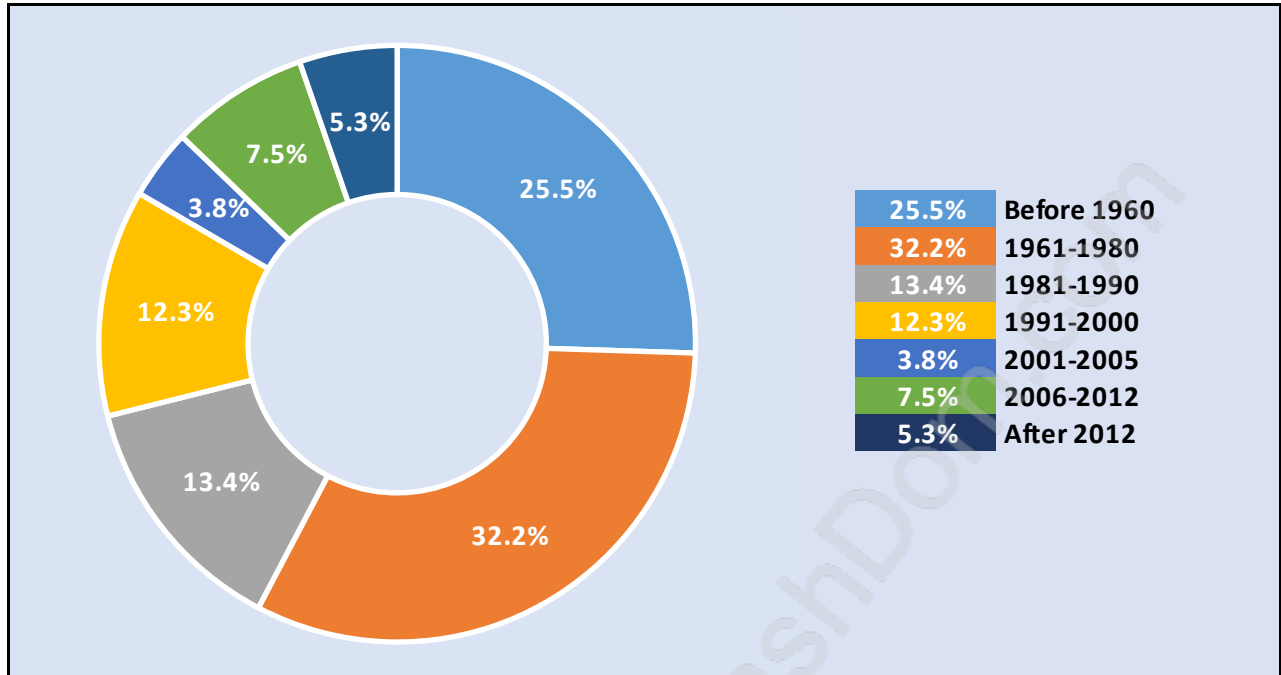

Private Dwellings by Period of Construction in Mount Pleasant VE

Dominant Period of Construction - 1961-1980