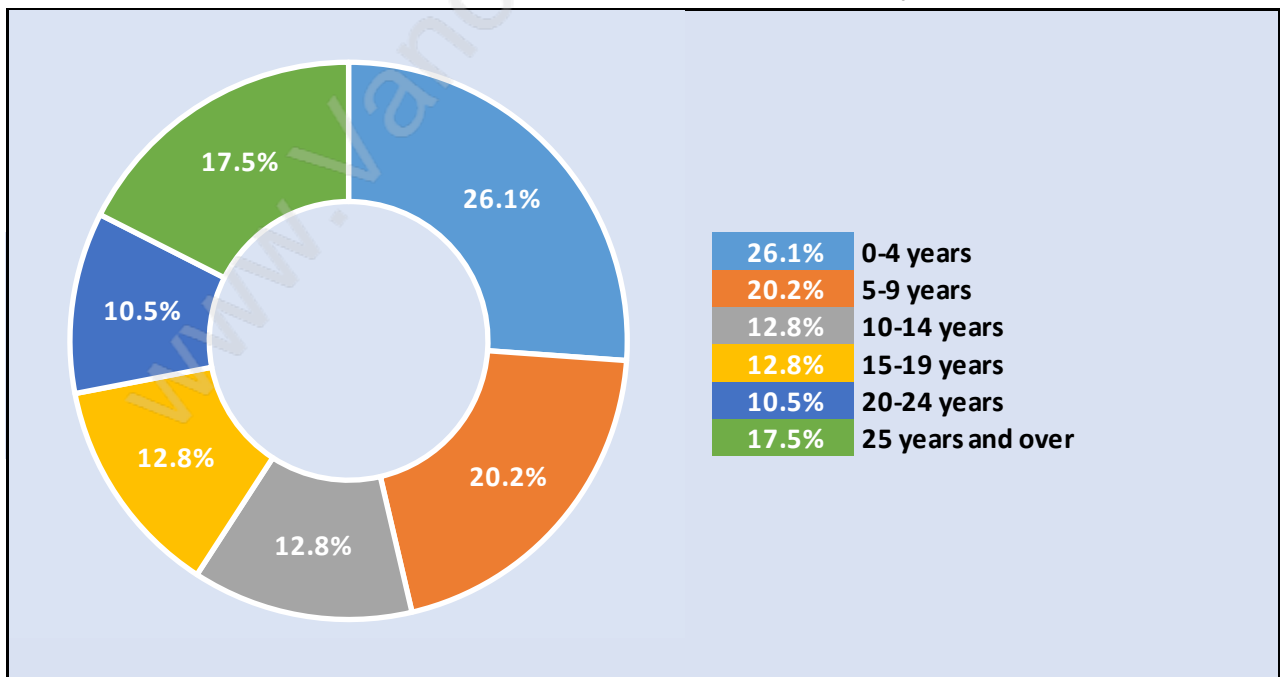

Mount Pleasant VE

Population Trends in Mount Pleasant VE

Population by Age in Mount Pleasant VE

Population Age 15+ by Income Status in Mount Pleasant VE

Total Population Age 15 - 30,259

Households by Income in Mount Pleasant VE

Total Number of Households - 17,702 / Average Household Income - \$71,739

Families in Mount Pleasant VE

Average Persons per Family - 2.6

Children at Home in Mount Pleasant VE

Total Number of Children at Home - 5,457