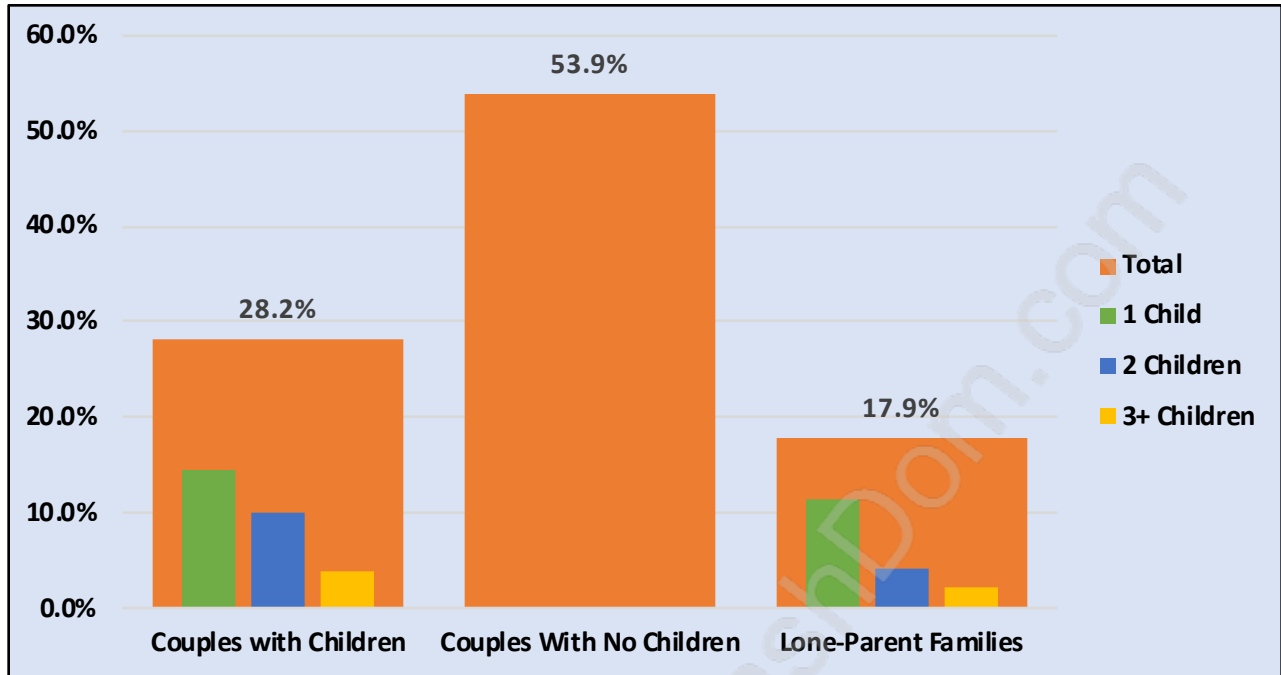

Family Structure in Mount Pleasant VE

Total Number of Families - 7,414 / Average Persons per Family - 2.6