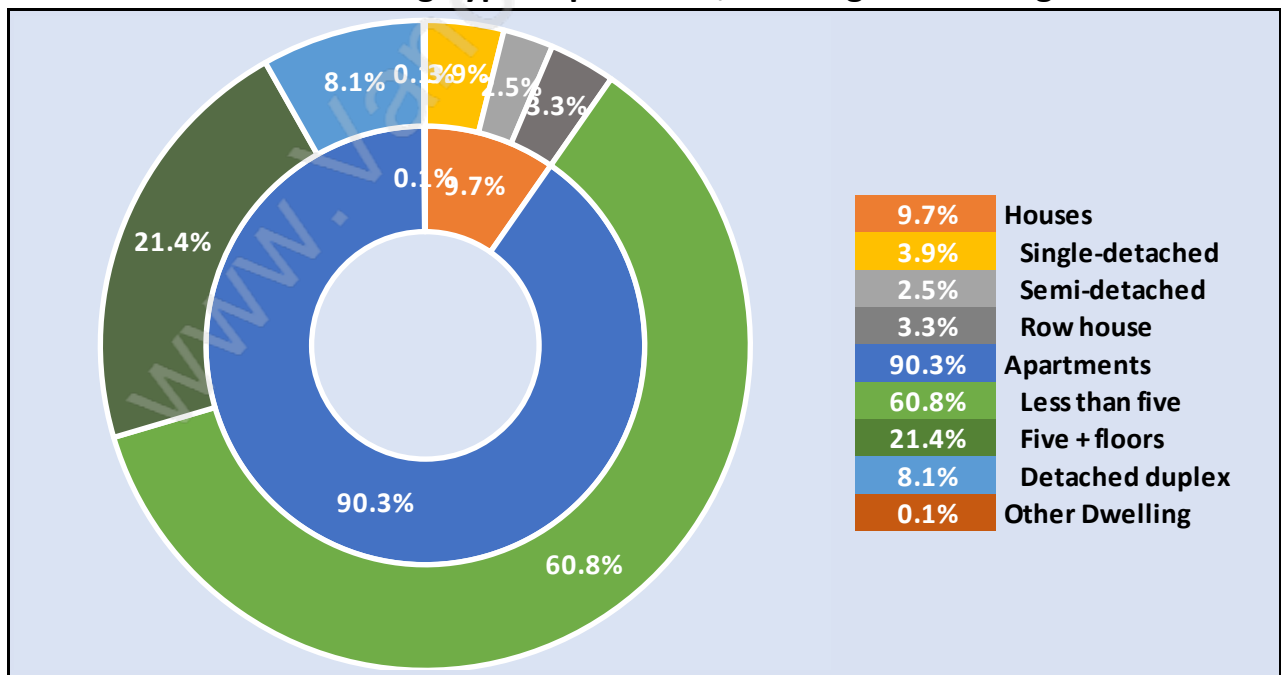

Population Age 15+ in Mount Pleasant VE

Labour Force by Occupation in Mount Pleasant VE

Labour Force Participation in Mount Pleasant VE

Travel To Work in (from) Mount Pleasant VE

Occupied Dwellings by Structure Type in Mount Pleasant VE

Dominant Bulding Type - Apartment, building low and high rise

Private Dwellings by Period of Construction in Mount Pleasant VE

Dominant Period of Construction - 1961-1980

Population by Religion in Mount Pleasant VE