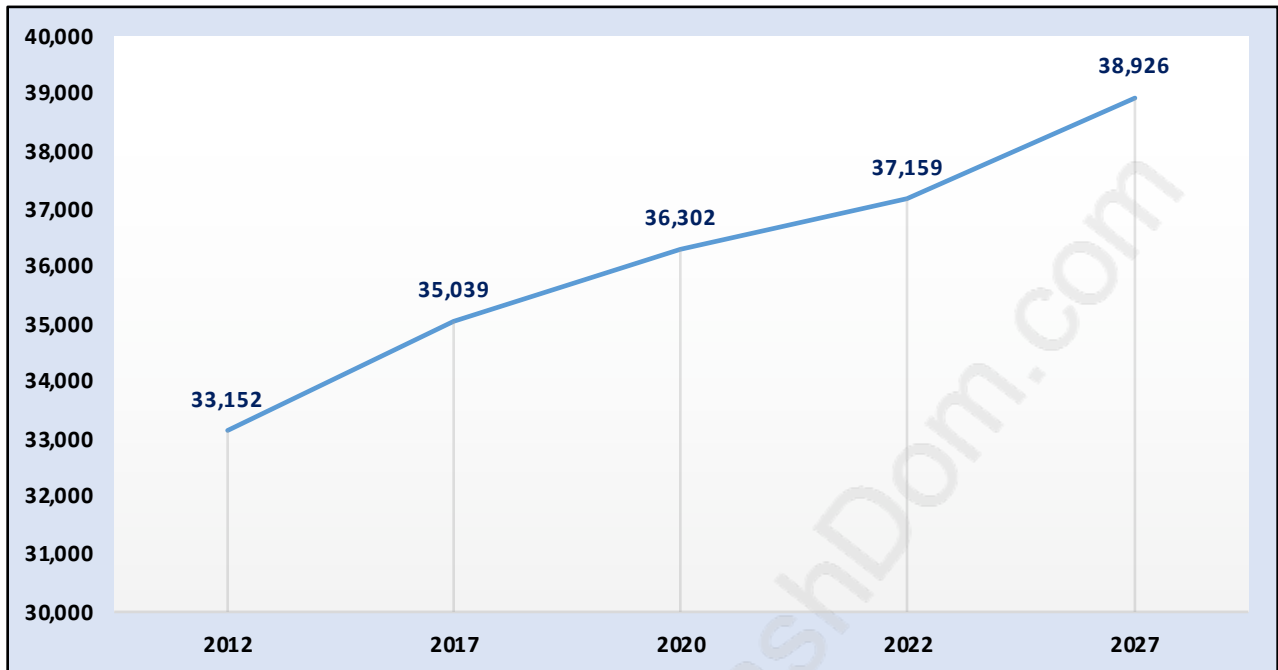

Mount Pleasant VE

Population Trends in Mount Pleasant VE

Population by Age in Mount Pleasant VE

Population Age 15+ by Income Status in Mount Pleasant VE

Total Population Age 15 - 30,259

Households by Income in Mount Pleasant VE