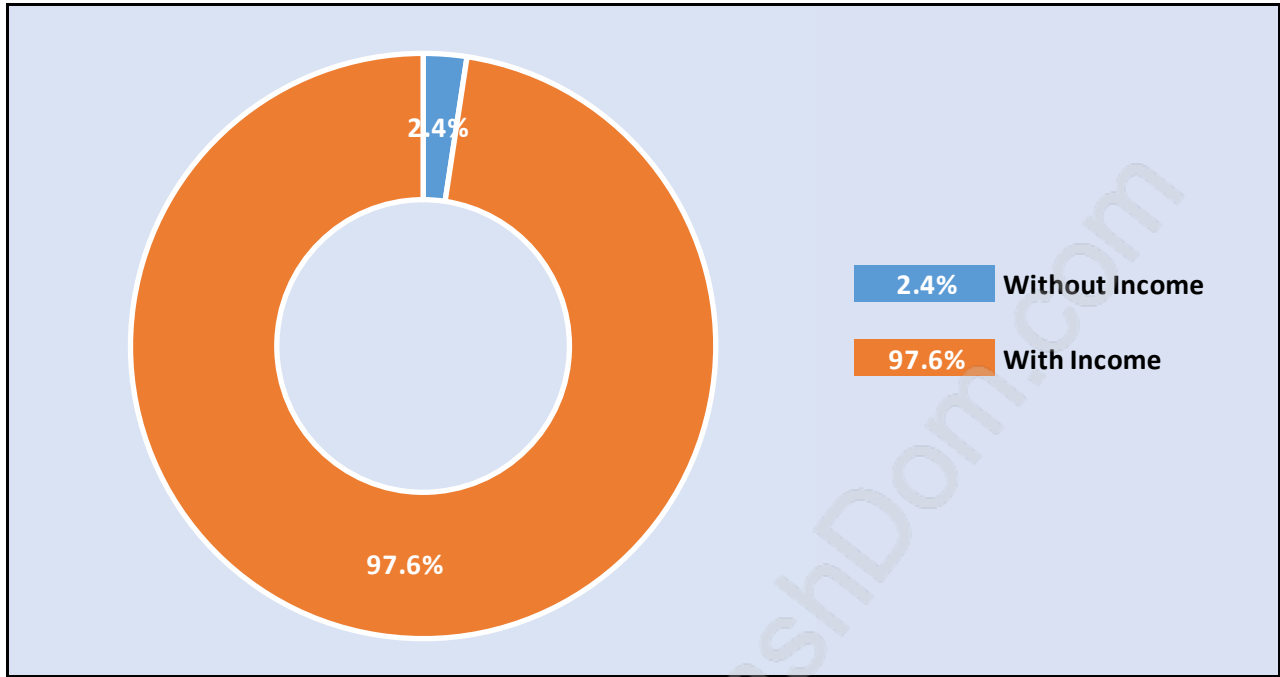

Mount Pleasant VE

Population Trends in Mount Pleasant VE

Population by Age in Mount Pleasant VE

Population Age 15+ by Income Status in Mount Pleasant VE

Total Population Age 15 - 30,259

Households by Income in Mount Pleasant VE

Total Number of Households - 17,702 / Average Household Income - \$71,739

Families in Mount Pleasant VE

Average Persons per Family - 2.6

Children at Home in Mount Pleasant VE

Total Number of Children at Home - 5,457