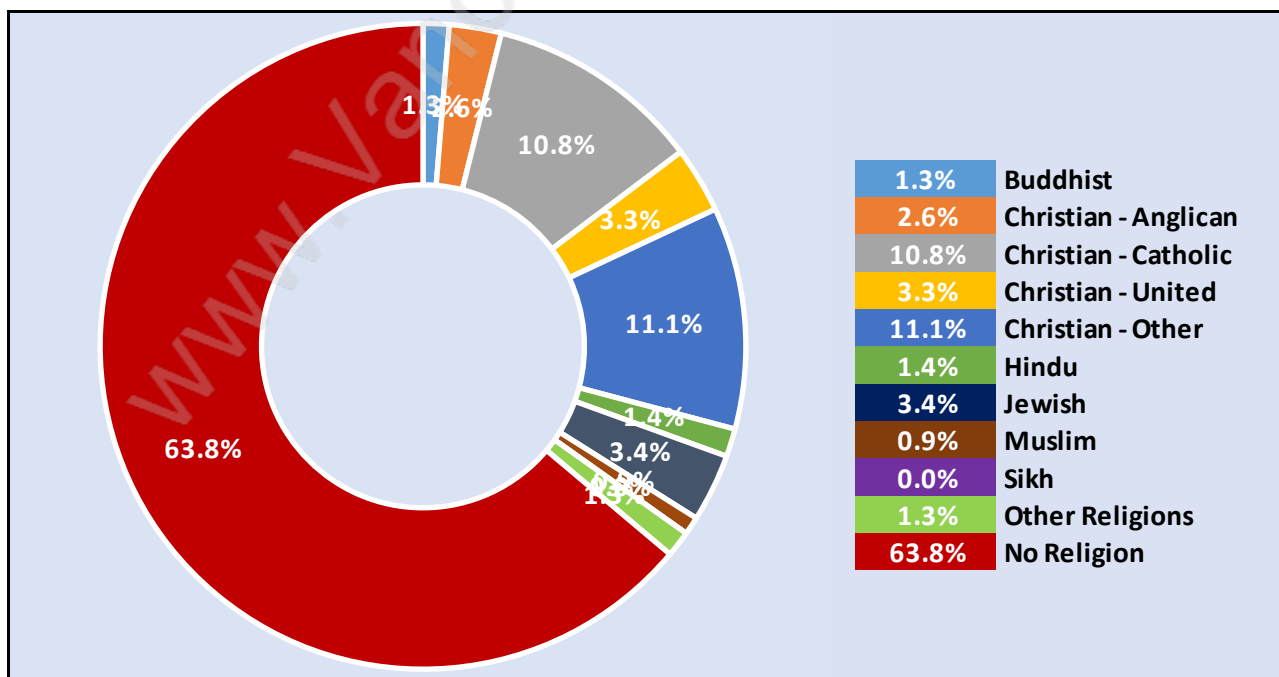

Dominant Bulding Type - Apartment, building low and high rise

Private Dwellings by Period of Construction in Mount Pleasant VW

Dominant Period of Construction - Before 1960

Population by Religion in Mount Pleasant VW