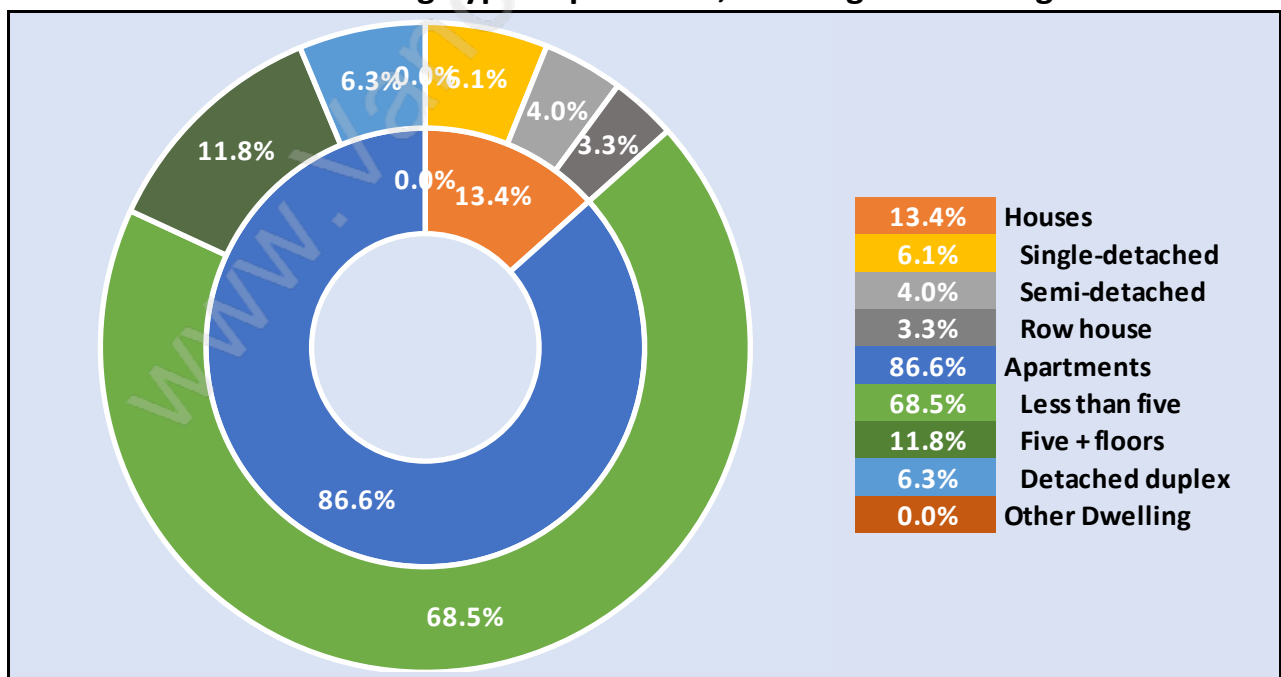

Family Structure in Mount Pleasant VW

Total Number of Families - 1,062 / Average Persons per Family - 2.6

Households by Household Size in Mount Pleasant VW

Total Number of Households - 2,500

Dwellings in Mount Pleasant VW

Population Age 15+ in Mount Pleasant VW

Labour Force by Occupation in Mount Pleasant VW

Labour Force Participation in Mount Pleasant VW

Travel To Work in (from) Mount Pleasant VW

Occupied Dwellings by Structure Type in Mount Pleasant VW

Dominant Bulding Type - Apartment, building low and high rise

Private Dwellings by Period of Construction in Mount Pleasant VW

Dominant Period of Construction - Before 1960

Population by Religion in Mount Pleasant VW