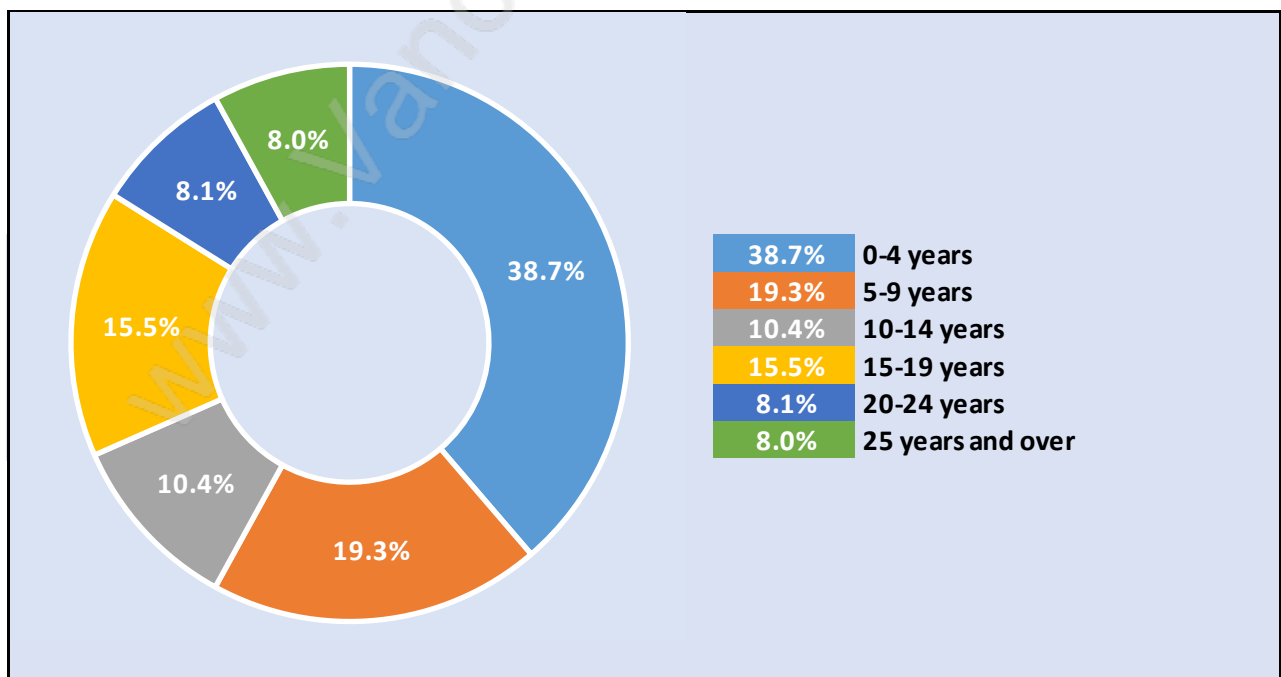

Mount Pleasant VW

Population Trends in Mount Pleasant VW

Population by Age in Mount Pleasant VW

Population Age 15+ by Income Status in Mount Pleasant VW

Total Population Age 15 - 4,058

Households by Income in Mount Pleasant VW

Total Number of Households - 2,500 / Average Household Income - \$99,249

Families in Mount Pleasant VW

Average Persons per Family - 2.6

Children at Home in Mount Pleasant VW

Total Number of Children at Home - 664

Family Structure in Mount Pleasant VW

Total Number of Families - 1,062 / Average Persons per Family - 2.6

Households by Household Size in Mount Pleasant VW

Total Number of Households - 2,500

Dwellings in Mount Pleasant VW