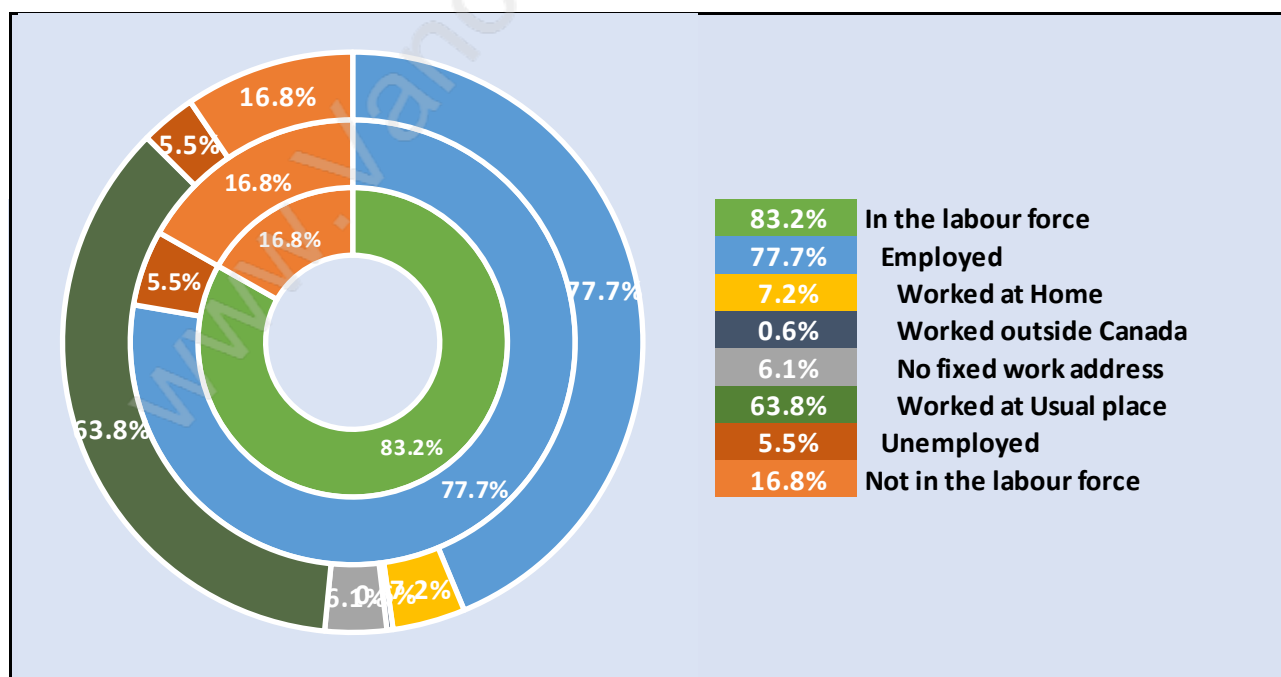

Family Structure in Mount Pleasant VW

Total Number of Families - 1,062 / Average Persons per Family - 2.6

Households by Household Size in Mount Pleasant VW

Total Number of Households - 2,500

Dwellings in Mount Pleasant VW

Population Age 15+ in Mount Pleasant VW

Labour Force by Occupation in Mount Pleasant VW

Labour Force Participation in Mount Pleasant VW

Travel To Work in (from) Mount Pleasant VW

Occupied Dwellings by Structure Type in Mount Pleasant VW