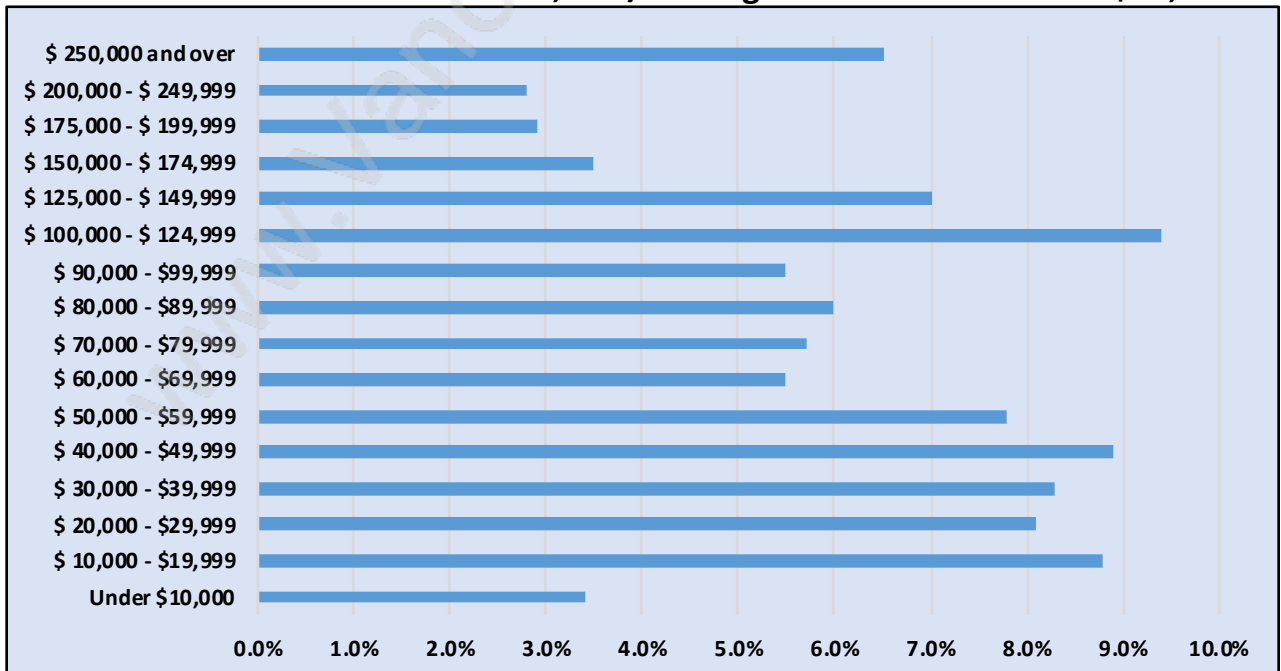

Mount Pleasant VW

Population Trends in Mount Pleasant VW

Population by Age in Mount Pleasant VW

Population Age 15+ by Income Status in Mount Pleasant VW

Total Population Age 15 - 4,058

Households by Income in Mount Pleasant VW

Total Number of Households - 2,500 / Average Household Income - \$99,249

Families in Mount Pleasant VW

Average Persons per Family - 2.6

Children at Home in Mount Pleasant VW

Total Number of Children at Home - 664