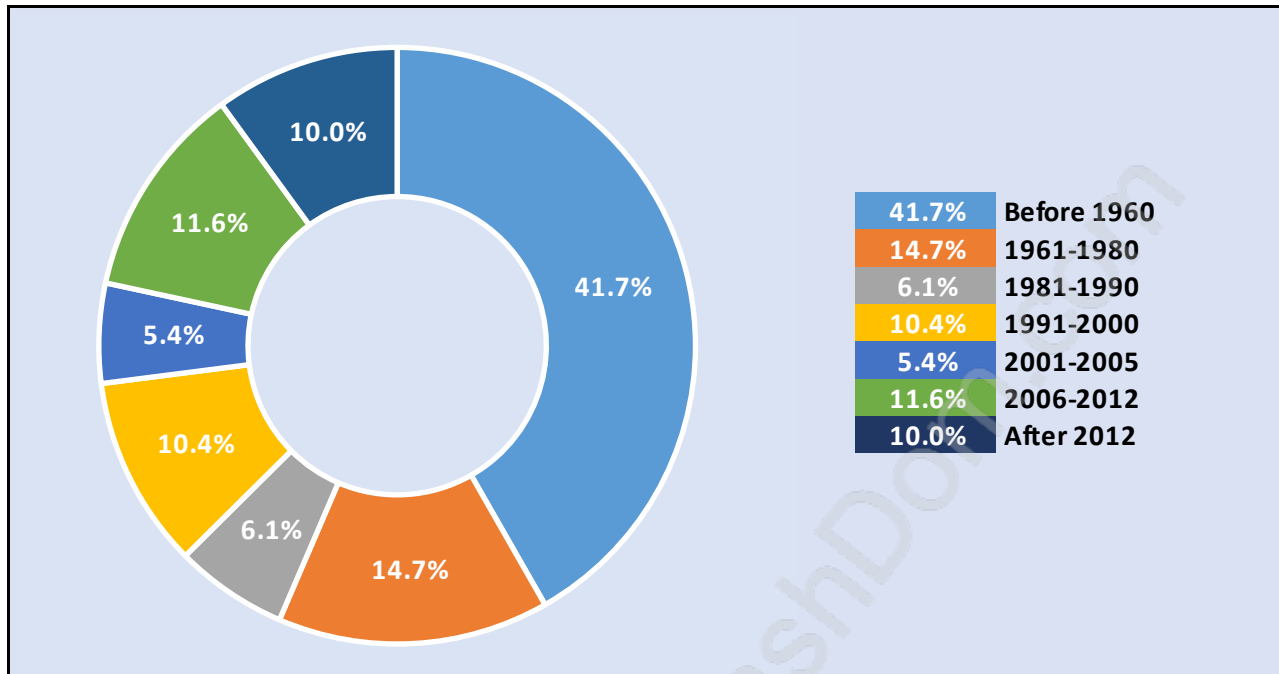

Private Dwellings by Period of Construction in Mount Pleasant VW

Dominant Period of Construction - Before 1960