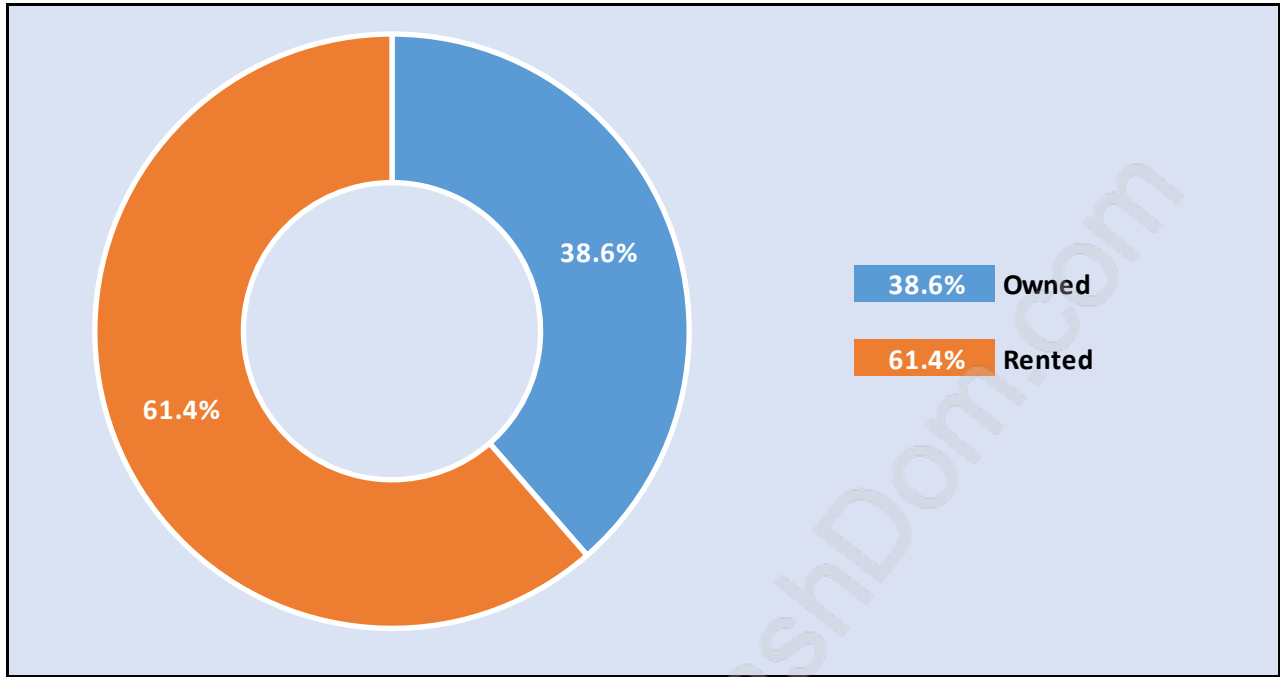

Family Structure in Mount Pleasant VW

Total Number of Families - 1,062 / Average Persons per Family - 2.6

Households by Household Size in Mount Pleasant VW

Total Number of Households - 2,500

Dwellings in Mount Pleasant VW