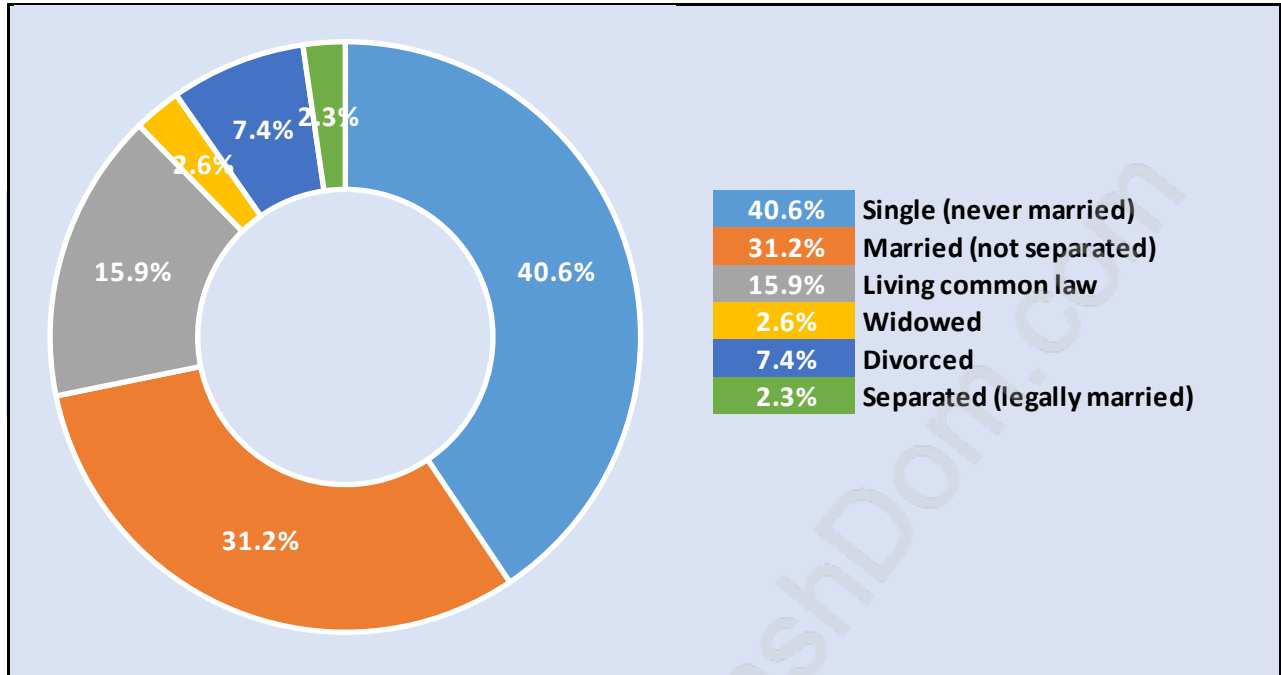

Mount Pleasant VW

Population Trends in Mount Pleasant VW

Population by Age in Mount Pleasant VW

Population Age 15+ by Income Status in Mount Pleasant VW

Total Population Age 15 - 4,058

Households by Income in Mount Pleasant VW

Total Number of Households - 2,500 / Average Household Income - \$99,249

Families in Mount Pleasant VW

Average Persons per Family - 2.6

Children at Home in Mount Pleasant VW

Total Number of Children at Home - 664