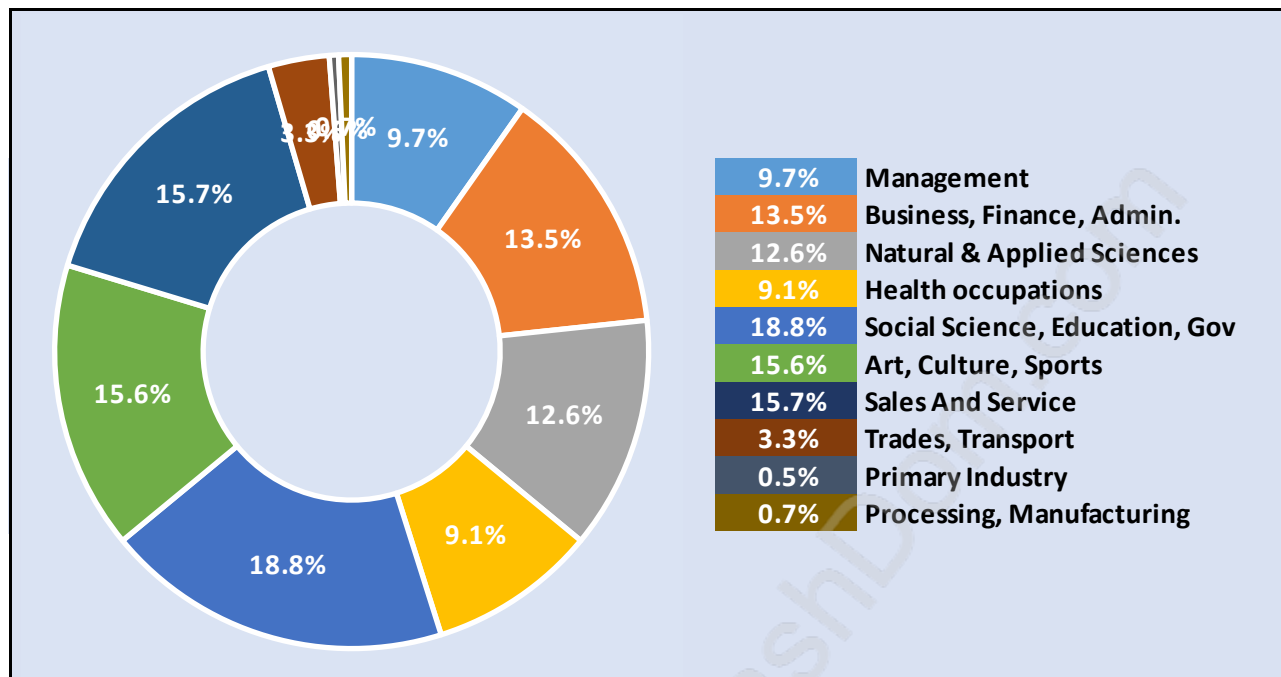

Labour Force by Occupation in Mount Pleasant VW