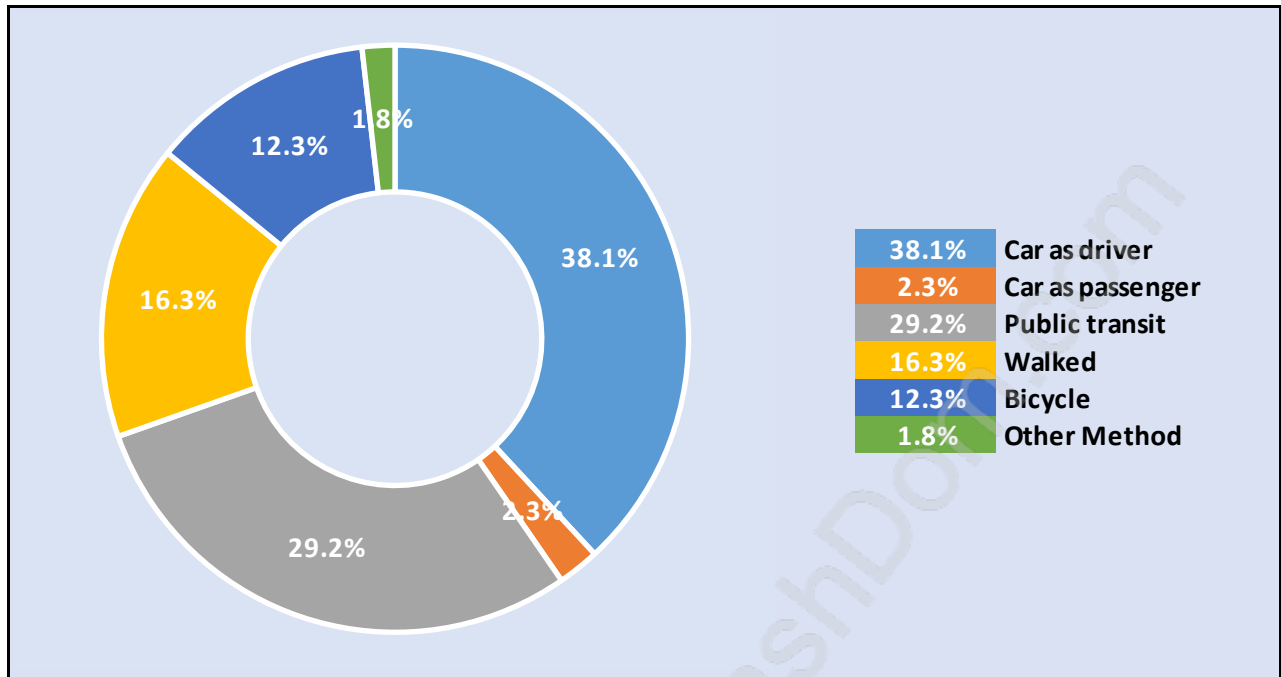

Population Age 15+ in Mount Pleasant VW

Labour Force by Occupation in Mount Pleasant VW

Labour Force Participation in Mount Pleasant VW

Travel To Work in (from) Mount Pleasant VW

Occupied Dwellings by Structure Type in Mount Pleasant VW