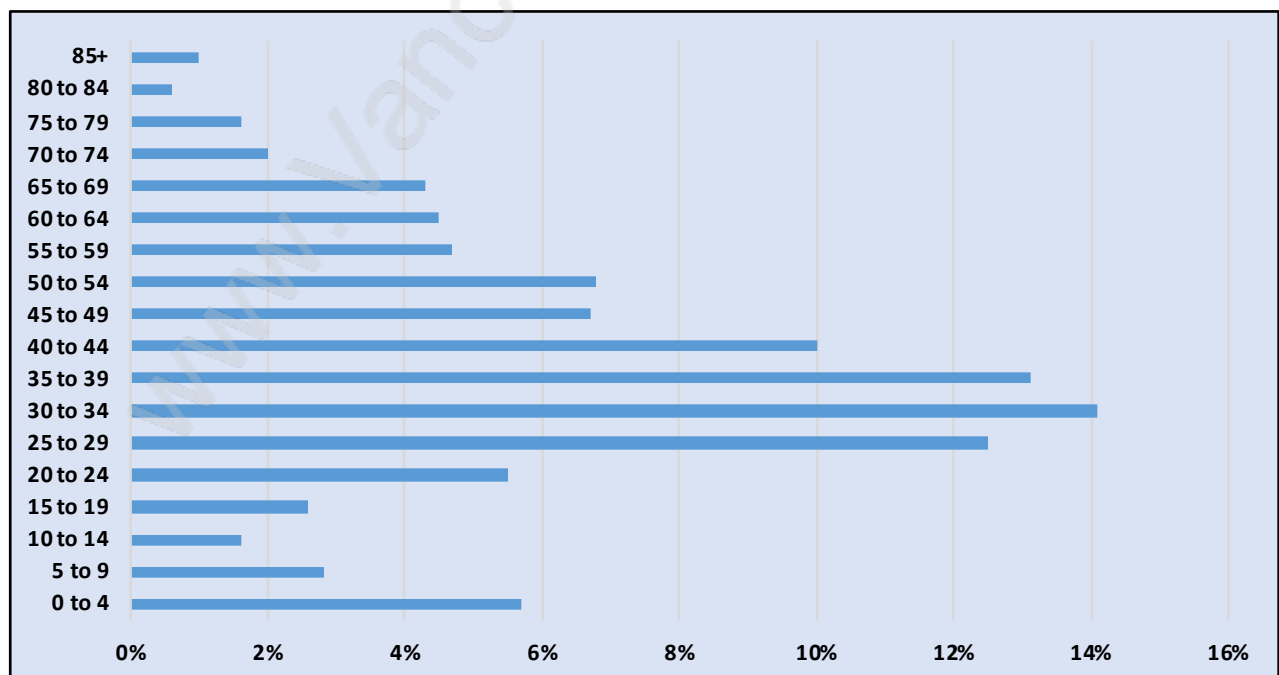

Mount Pleasant VW

Population Trends in Mount Pleasant VW

Population by Age in Mount Pleasant VW

Population Age 15+ by Income Status in Mount Pleasant VW

Total Population Age 15 - 4,058

Households by Income in Mount Pleasant VW