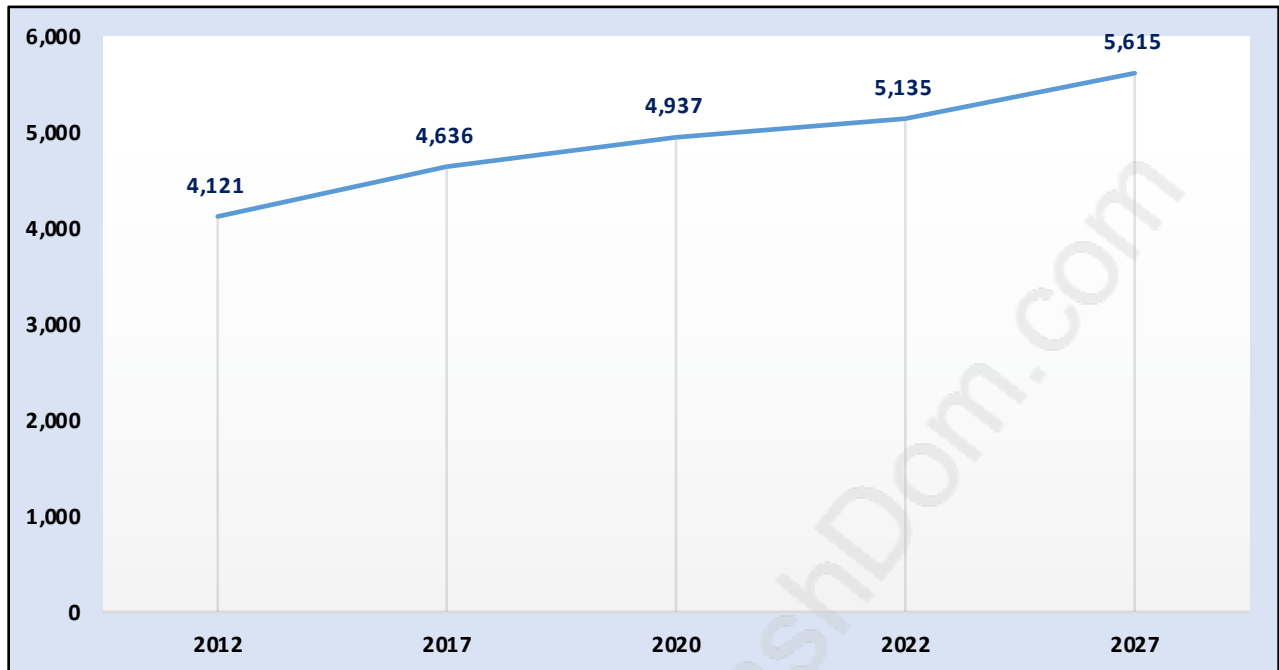

Mount Pleasant VW

Population Trends in Mount Pleasant VW

Population by Age in Mount Pleasant VW

Population Age 15+ by Income Status in Mount Pleasant VW

Total Population Age 15 - 4,058

Households by Income in Mount Pleasant VW