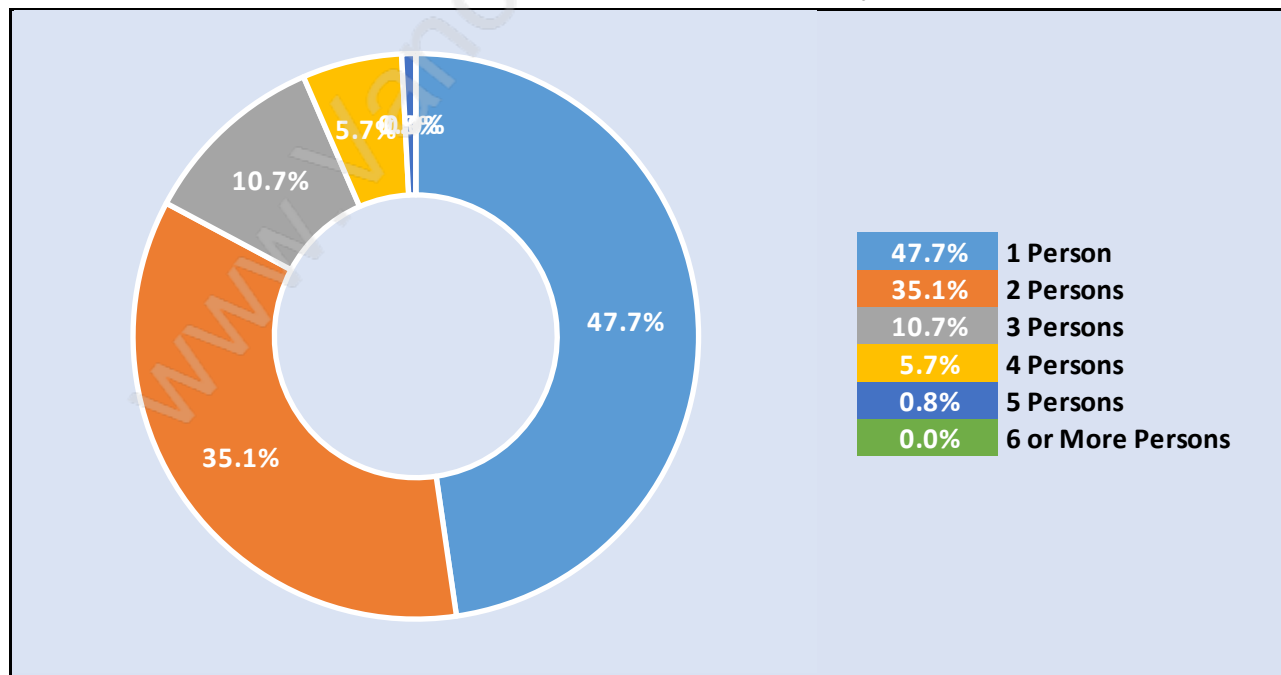

Mount Pleasant VW

Population Trends in Mount Pleasant VW

Population by Age in Mount Pleasant VW

Population Age 15+ by Income Status in Mount Pleasant VW

Total Population Age 15 - 4,058

Households by Income in Mount Pleasant VW

Total Number of Households - 2,500 / Average Household Income - \$99,249

Families in Mount Pleasant VW

Average Persons per Family - 2.6

Children at Home in Mount Pleasant VW

Total Number of Children at Home - 664

Family Structure in Mount Pleasant VW

Total Number of Families - 1,062 / Average Persons per Family - 2.6

Households by Household Size in Mount Pleasant VW

Total Number of Households - 2,500

Dwellings in Mount Pleasant VW