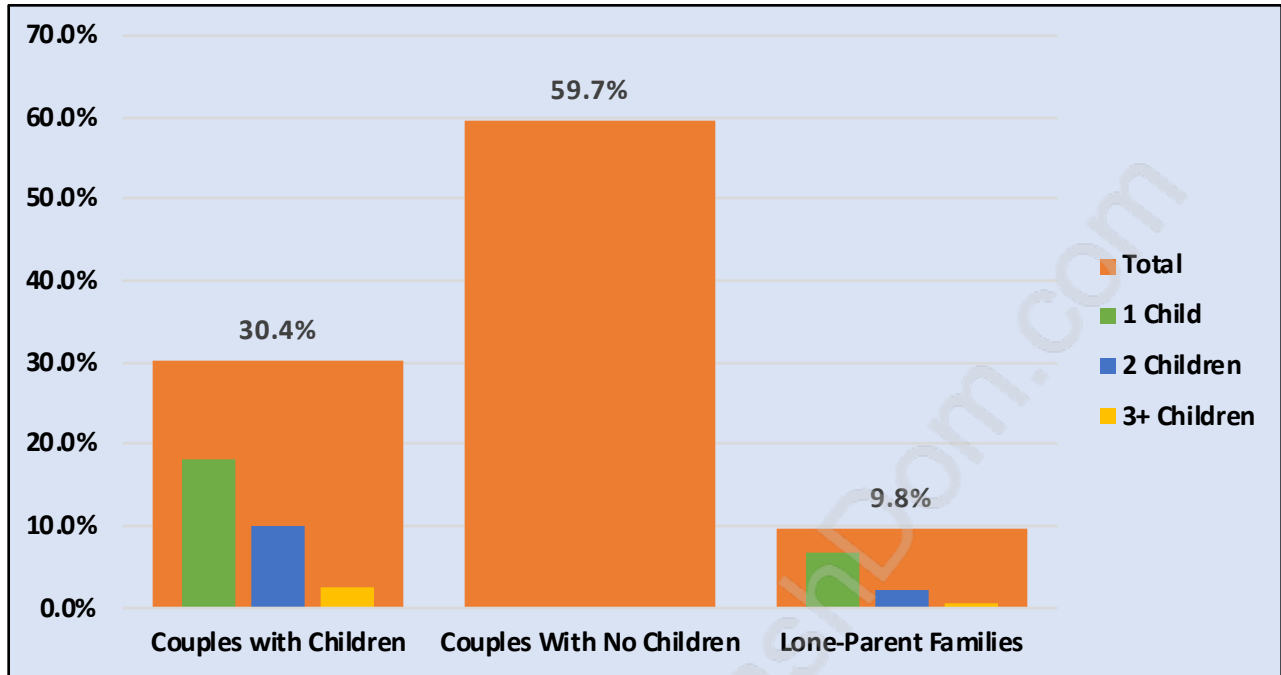

Mount Pleasant VW

Population Trends in Mount Pleasant VW

Population by Age in Mount Pleasant VW

Population Age 15+ by Income Status in Mount Pleasant VW

Total Population Age 15 - 4,058

Households by Income in Mount Pleasant VW

Total Number of Households - 2,500 / Average Household Income - \$99,249

Families in Mount Pleasant VW

Average Persons per Family - 2.6

Children at Home in Mount Pleasant VW

Total Number of Children at Home - 664

Family Structure in Mount Pleasant VW

Total Number of Families - 1,062 / Average Persons per Family - 2.6

Households by Household Size in Mount Pleasant VW

Total Number of Households - 2,500

Dwellings in Mount Pleasant VW