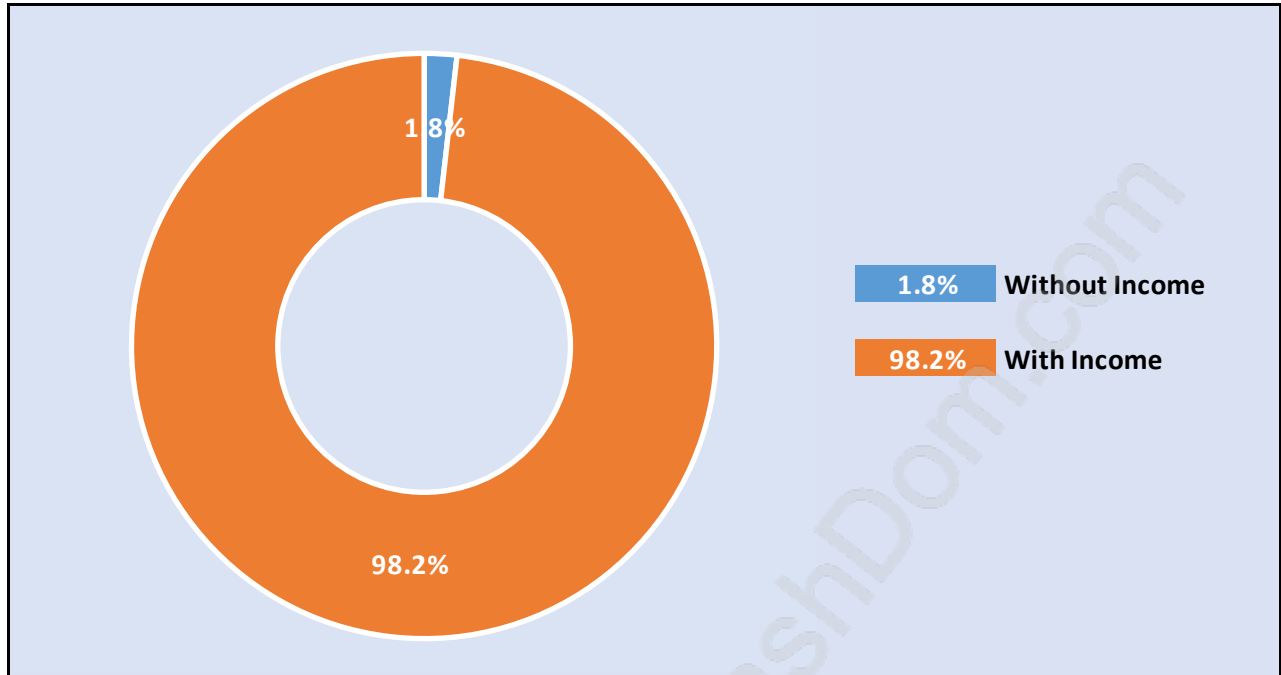

Mount Pleasant VW

Population Trends in Mount Pleasant VW

Population by Age in Mount Pleasant VW

Population Age 15+ by Income Status in Mount Pleasant VW

Total Population Age 15 - 4,058

Households by Income in Mount Pleasant VW

Total Number of Households - 2,500 / Average Household Income - \$99,249

Families in Mount Pleasant VW

Average Persons per Family - 2.6

Children at Home in Mount Pleasant VW

Total Number of Children at Home - 664