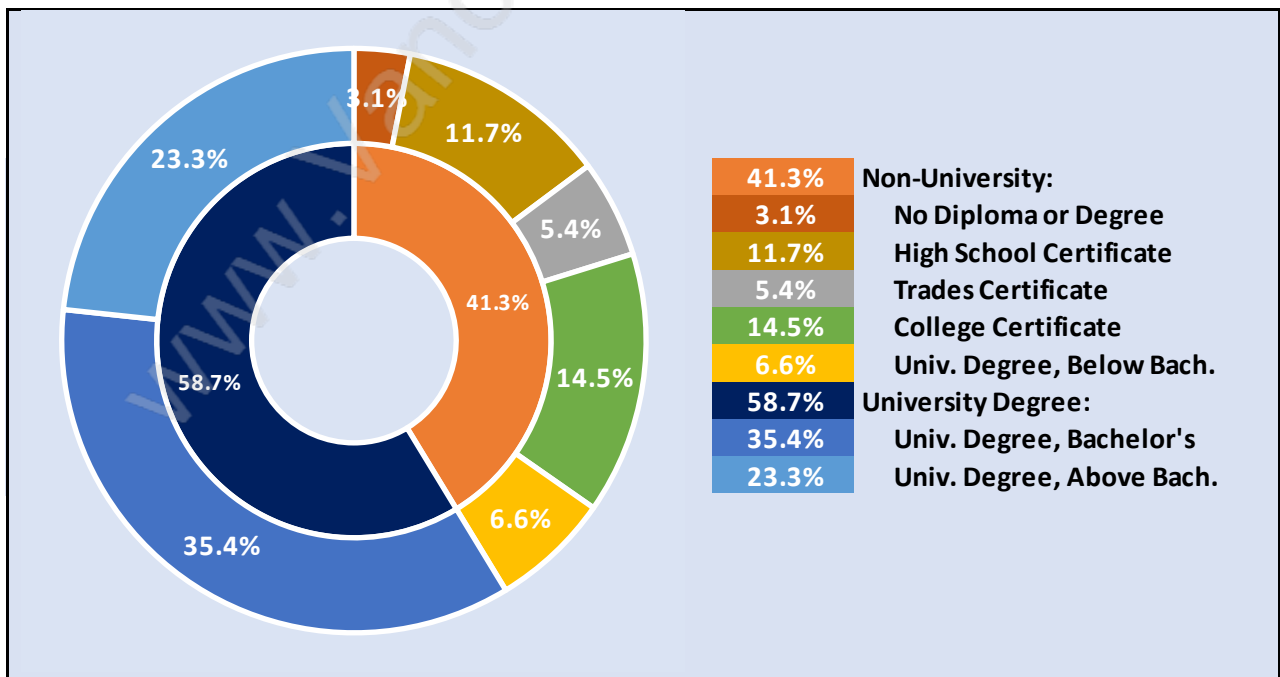

Population Age 15+ in Mount Pleasant VW