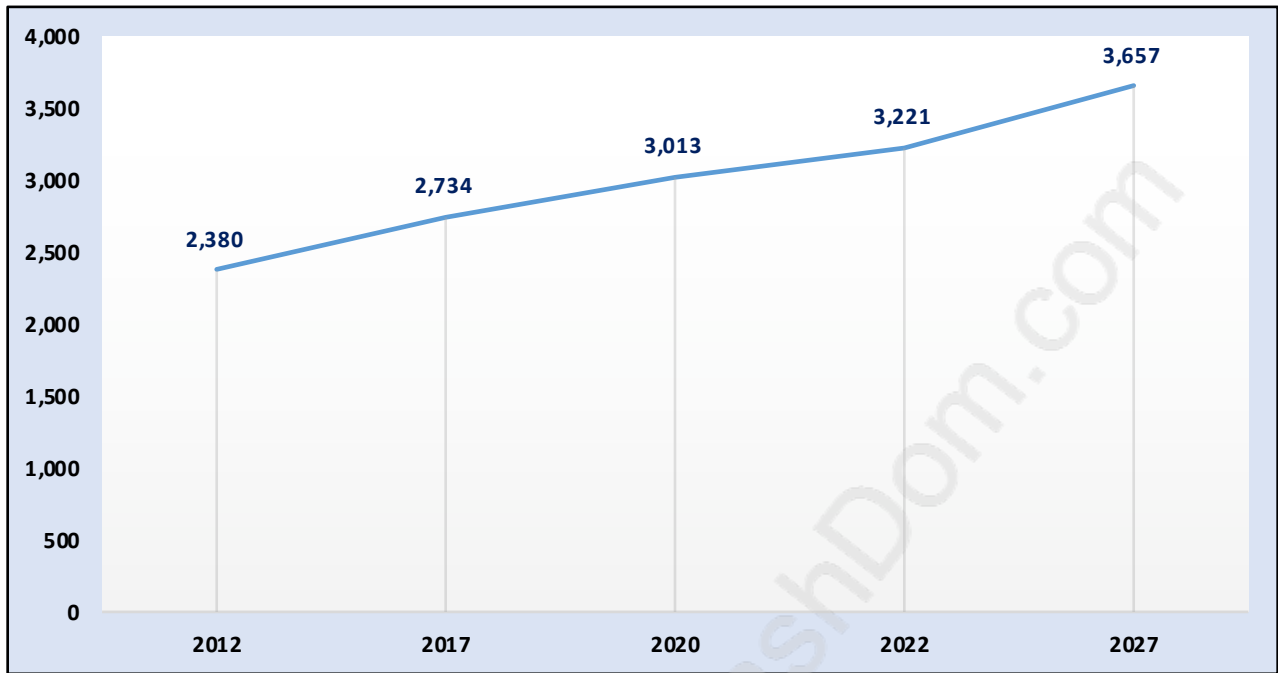

# Neilsen Grove

## Population Trends in Neilsen Grove

## Population by Age in Neilsen Grove

## Population Age 15+ by Income Status in Neilsen Grove

Total Population Age 15 - 2,390