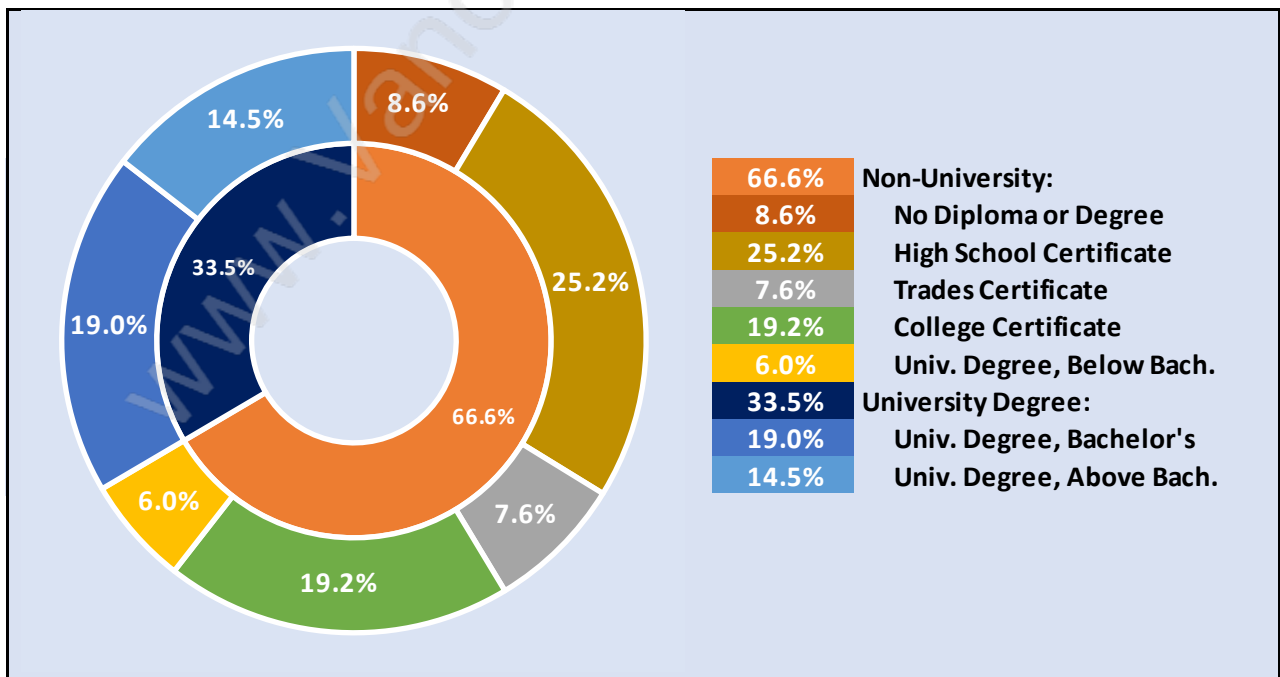

## Households by Household Size in Neilsen Grove

Total Number of Households - 1,137

## Population Age 15+ in Neilsen Grove