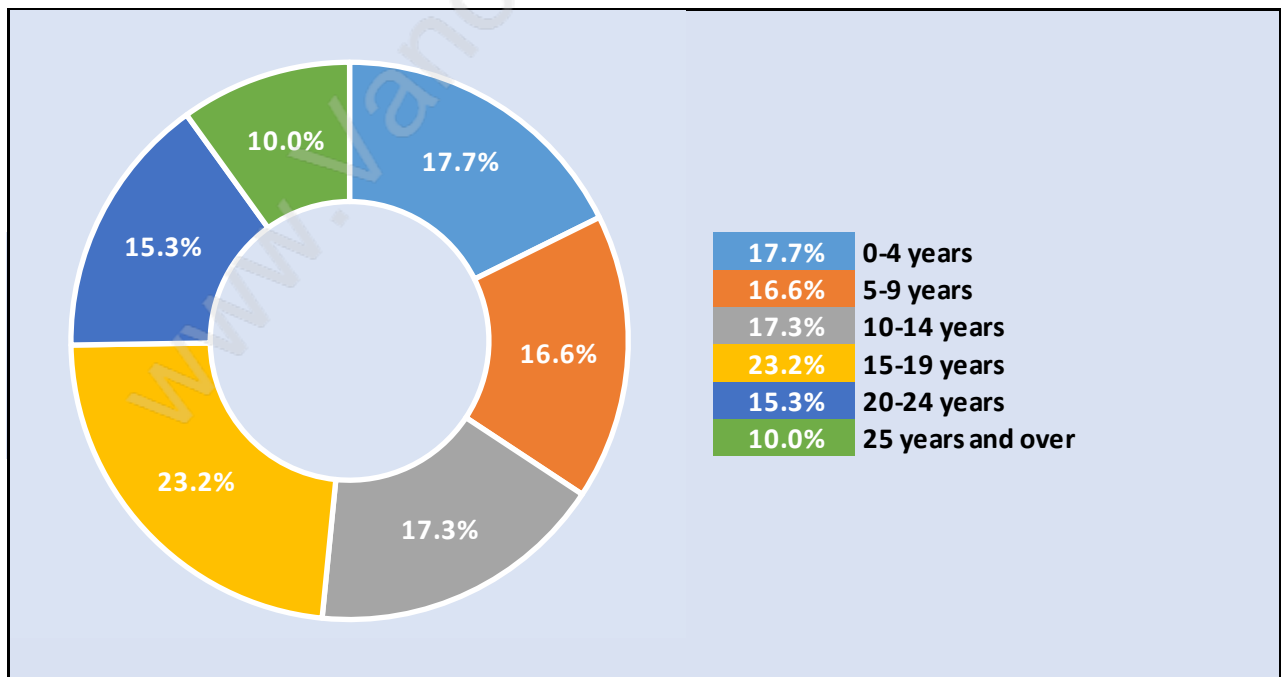

Children at Home in Neilsen Grove

Total Number of Children at Home - 734