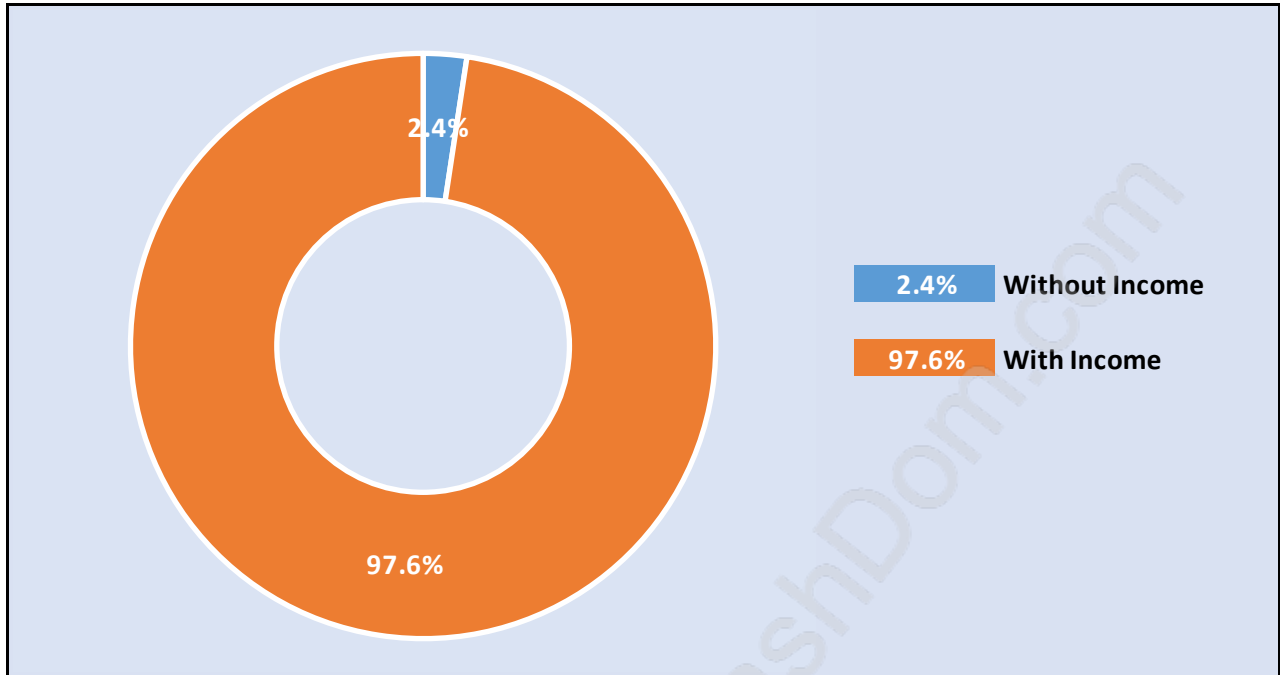

## Population Trends in Neilsen Grove

## Population by Age in Neilsen Grove

## Population Age 15+ by Income Status in Neilsen Grove

Total Population Age 15 - 2,390