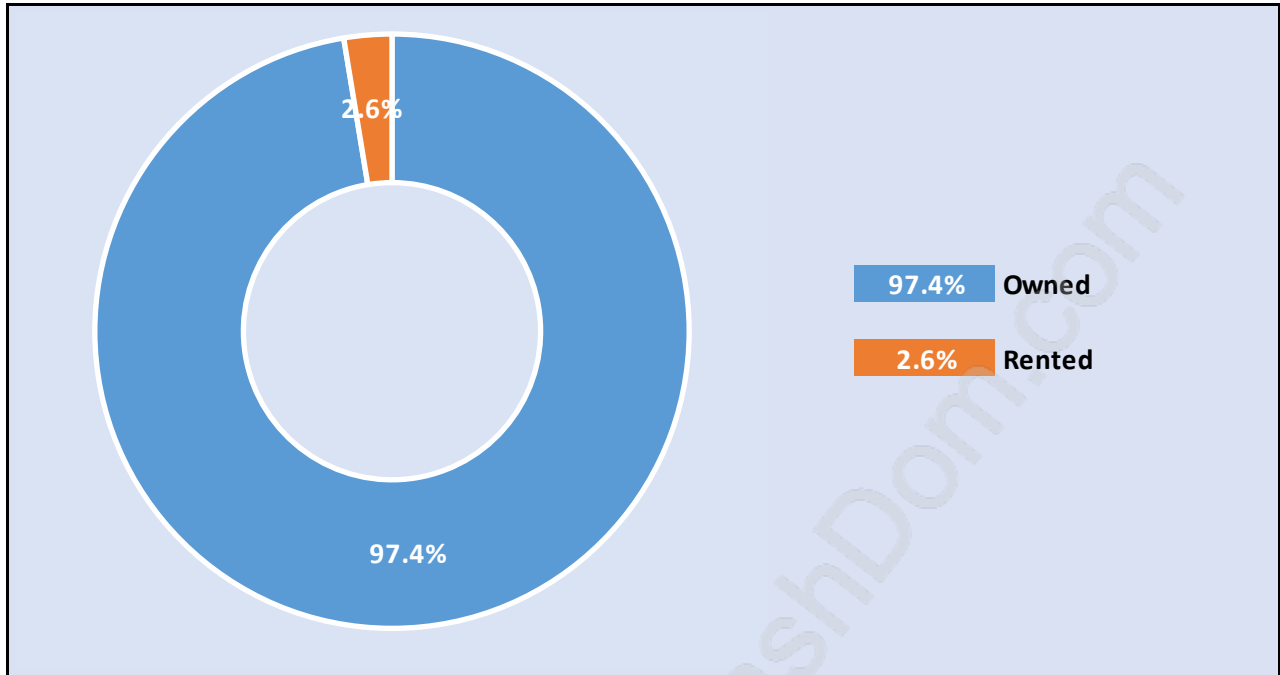

Dwellings in Neilsen Grove