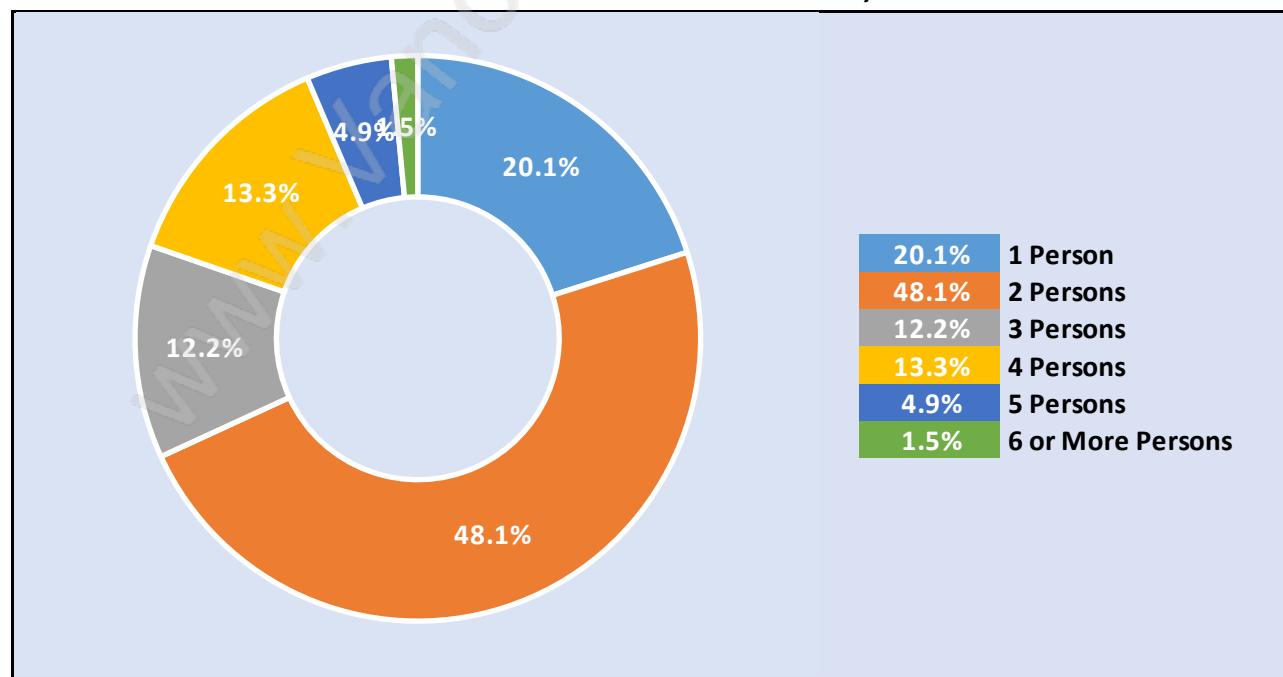

Households by Household Size in Neilsen Grove

Total Number of Households - 1,137