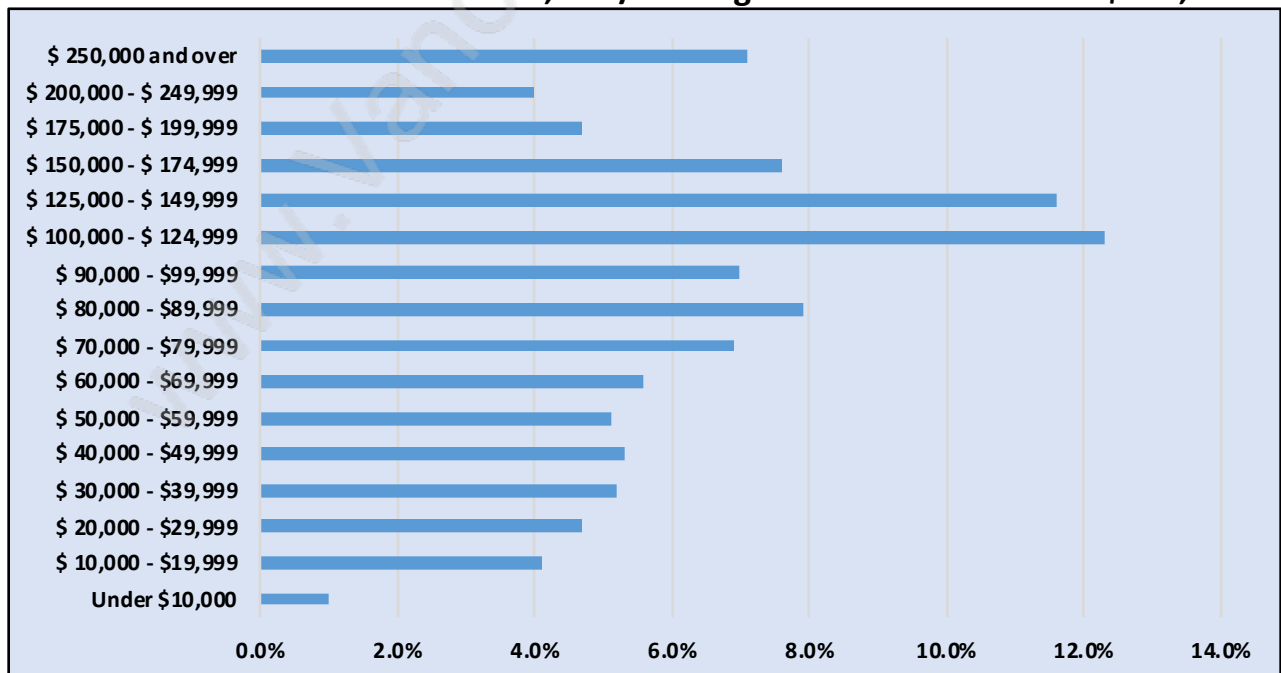

## Population Trends in Neilsen Grove

## Population by Age in Neilsen Grove

## Population Age 15+ by Income Status in Neilsen Grove

Total Population Age 15 - 2,390

## Households by Income in Neilsen Grove

Total Number of Households - 1,137 / Average Household Income - \$121,761