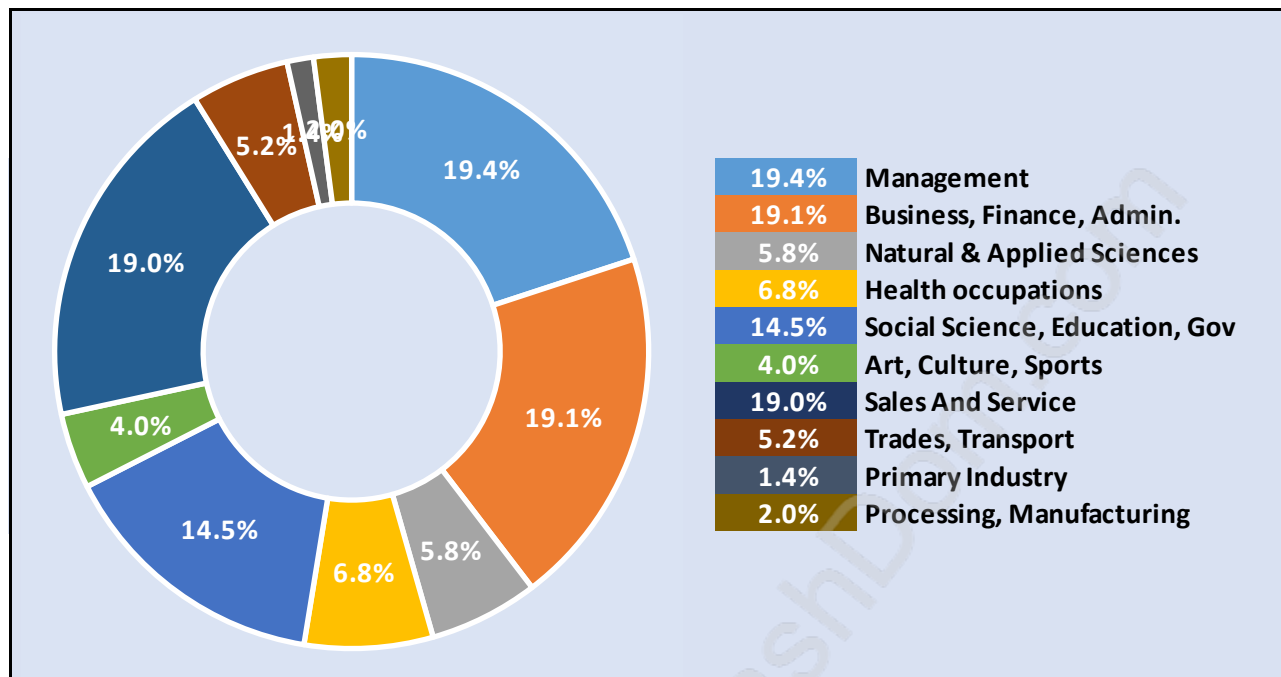

Labour Force by Occupation in Neilsen Grove