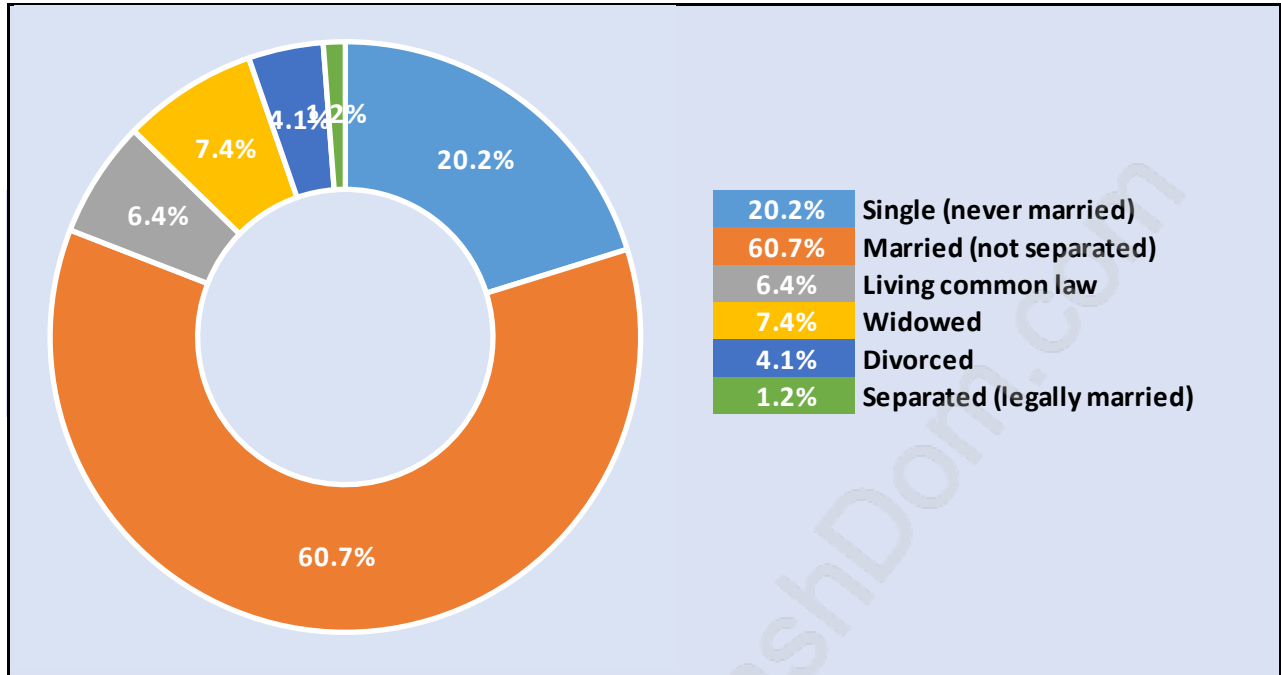

Families in Neilsen Grove

Average Persons per Family - 2.7