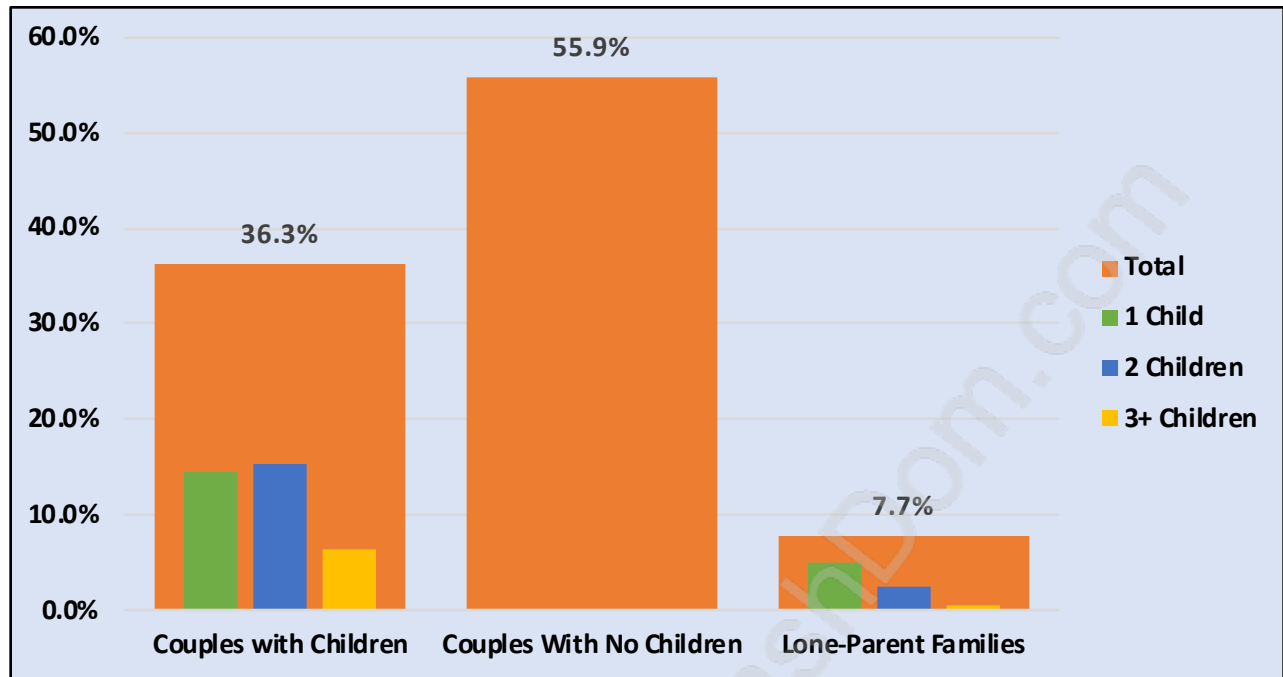

Family Structure in Neilsen Grove

Total Number of Families - 955 / Average Persons per Family - 2.7