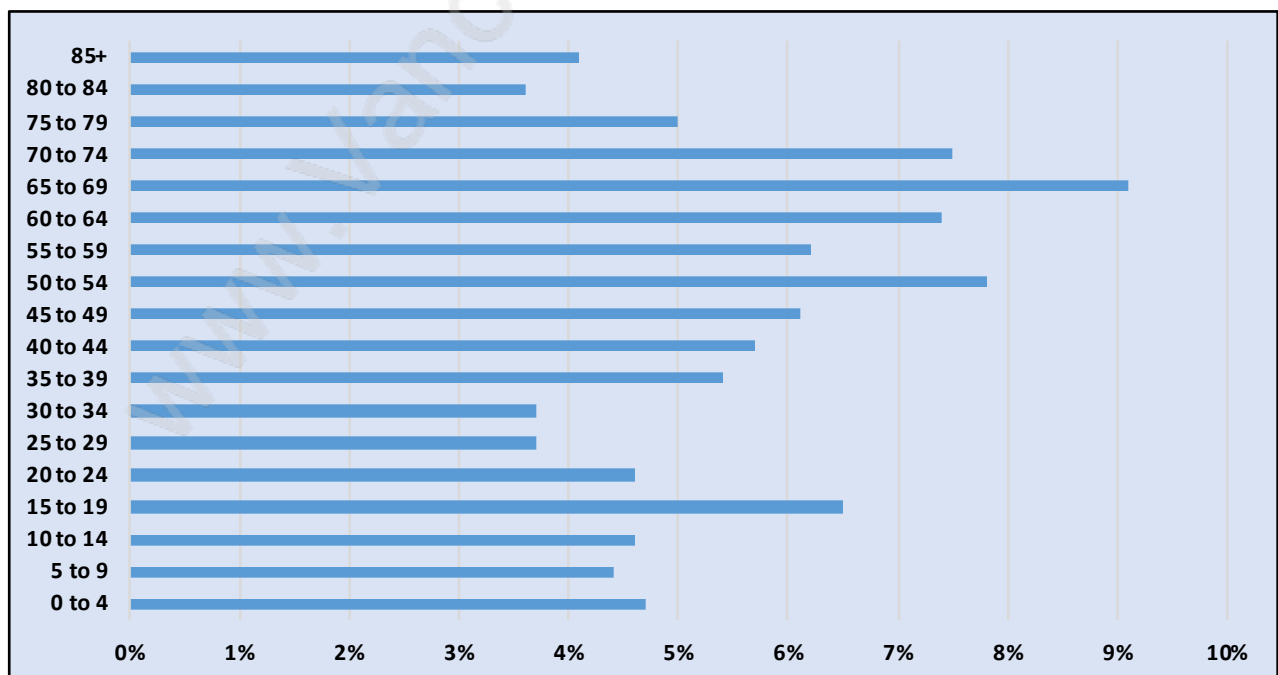

# Neilsen Grove

## Population Trends in Neilsen Grove

## Population by Age in Neilsen Grove

## Population Age 15+ by Income Status in Neilsen Grove

Total Population Age 15 - 2,390