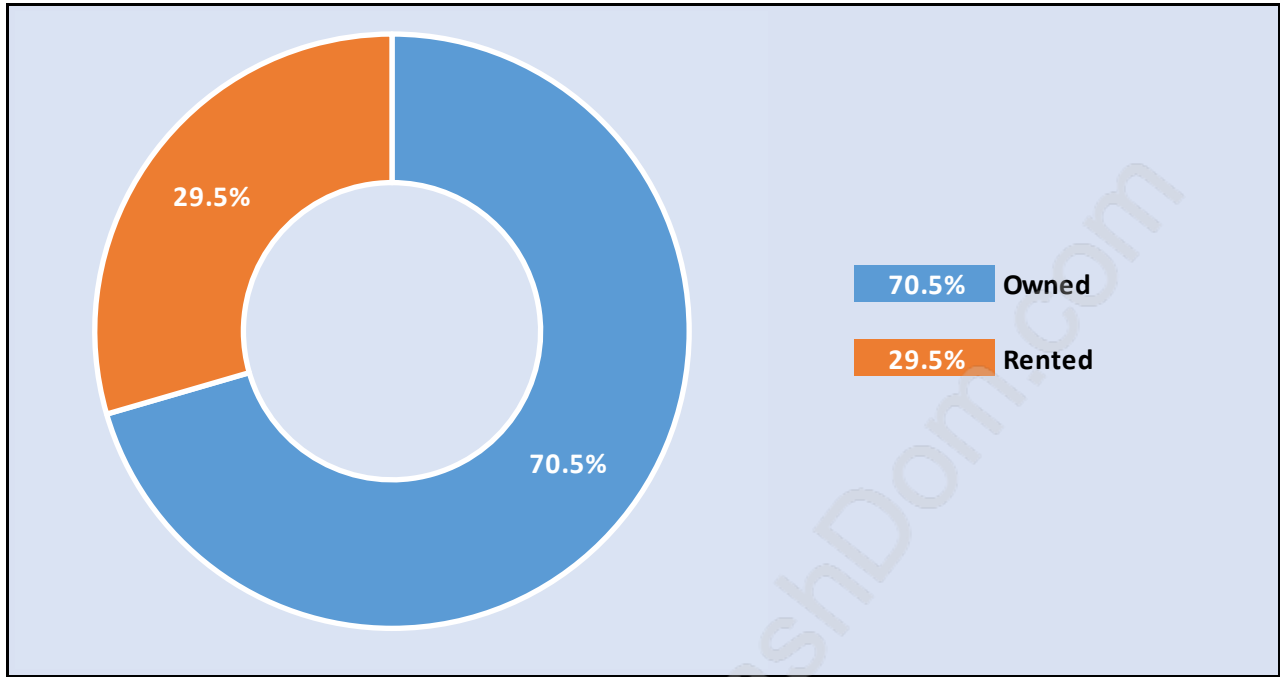

Dwellings in New Horizons