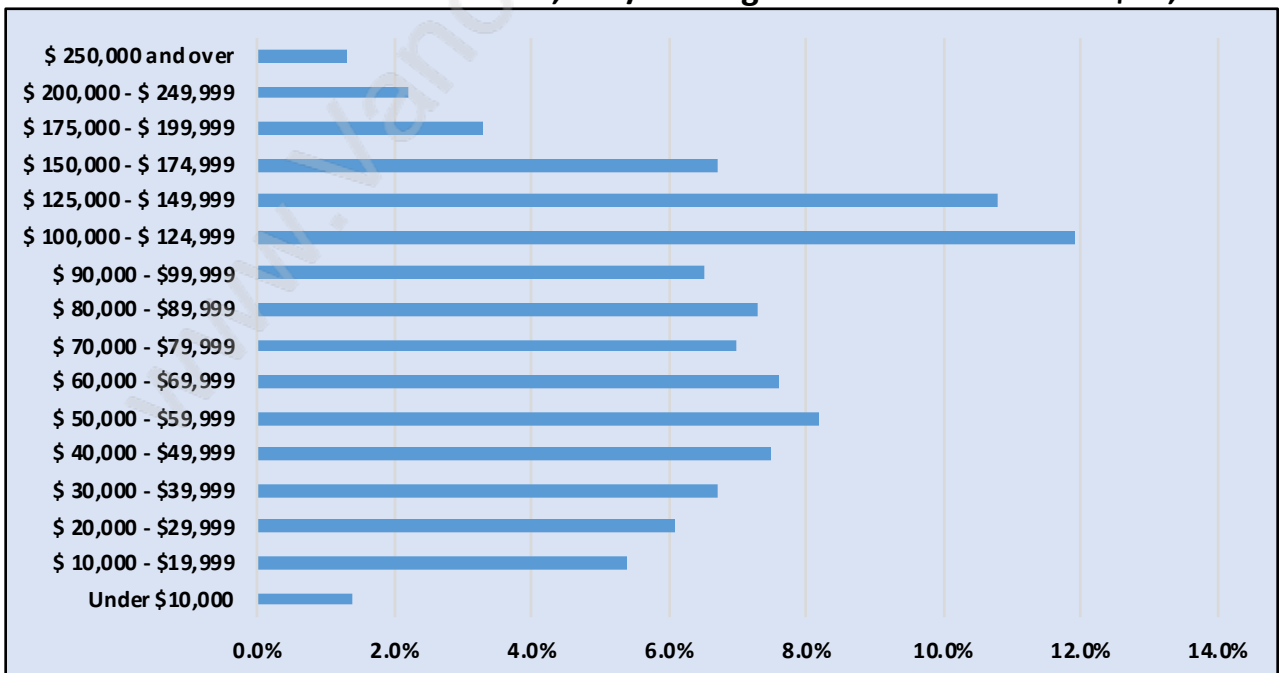

New Horizons

Population Trends in New Horizons

Population by Age in New Horizons

Population Age 15+ by Income Status in New Horizons

Total Population Age 15 - 5,140

Households by Income in New Horizons

Total Number of Households - 2,026 / Average Household Income - \$90,752

Families in New Horizons

Average Persons per Family - 3.2

Children at Home in New Horizons

Total Number of Children at Home - 2,223

Family Structure in New Horizons

Total Number of Families - 1,658 / Average Persons per Family - 3.2