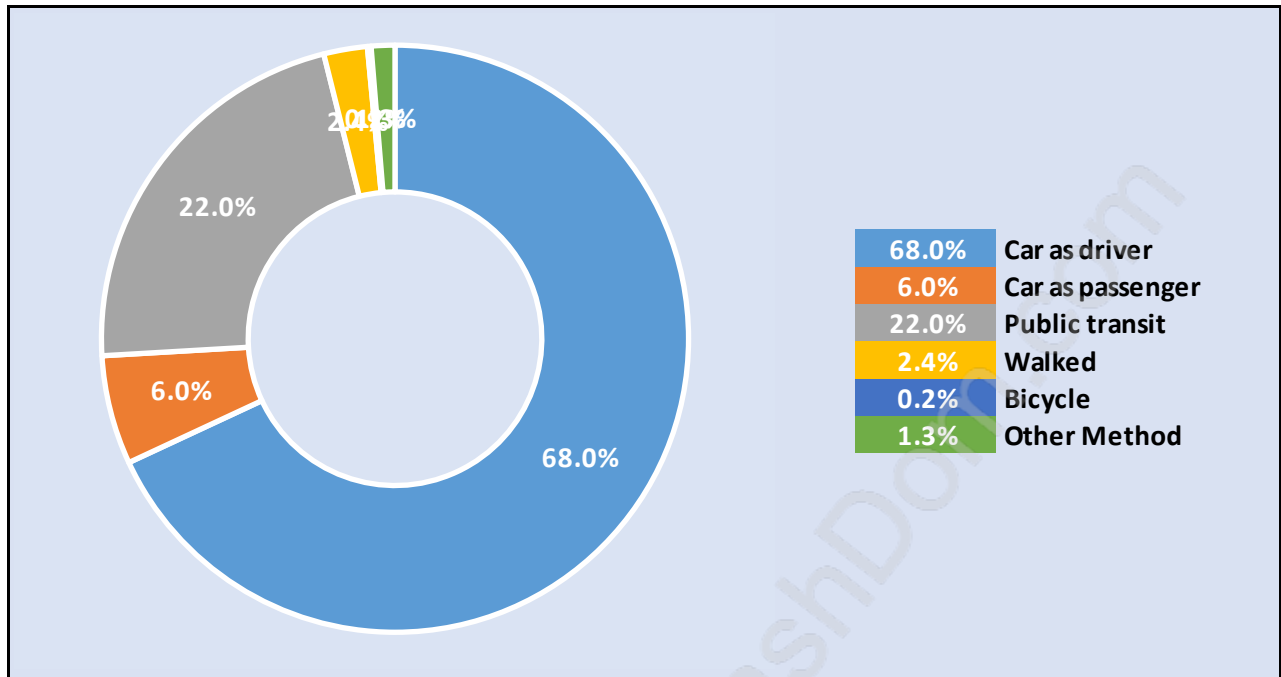

Travel To Work in (from) New Horizons