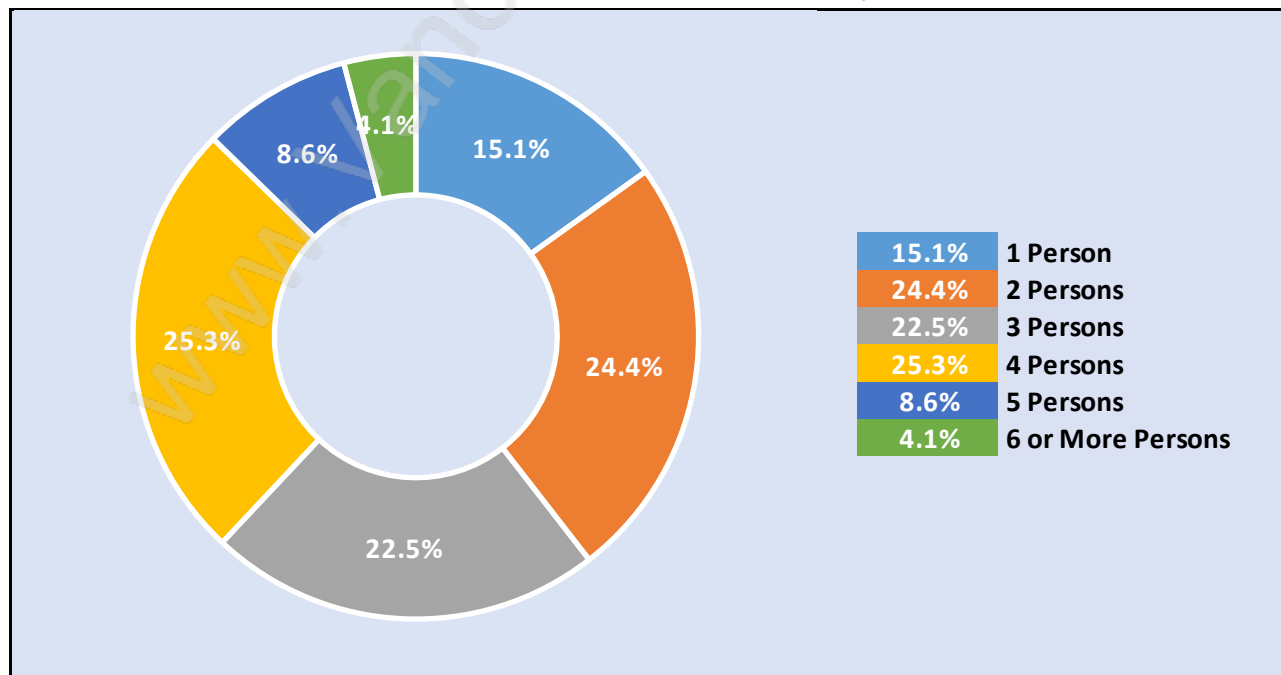

New Horizons

Population Trends in New Horizons

Population by Age in New Horizons

Population Age 15+ by Income Status in New Horizons

Total Population Age 15 - 5,140

Households by Income in New Horizons

Total Number of Households - 2,026 / Average Household Income - \$90,752

Families in New Horizons

Average Persons per Family - 3.2

Children at Home in New Horizons

Total Number of Children at Home - 2,223

Family Structure in New Horizons

Total Number of Families - 1,658 / Average Persons per Family - 3.2

Households by Household Size in New Horizons

Total Number of Households - 2,026

Dwellings in New Horizons

Population Age 15+ in New Horizons

Labour Force by Occupation in New Horizons

Labour Force Participation in New Horizons