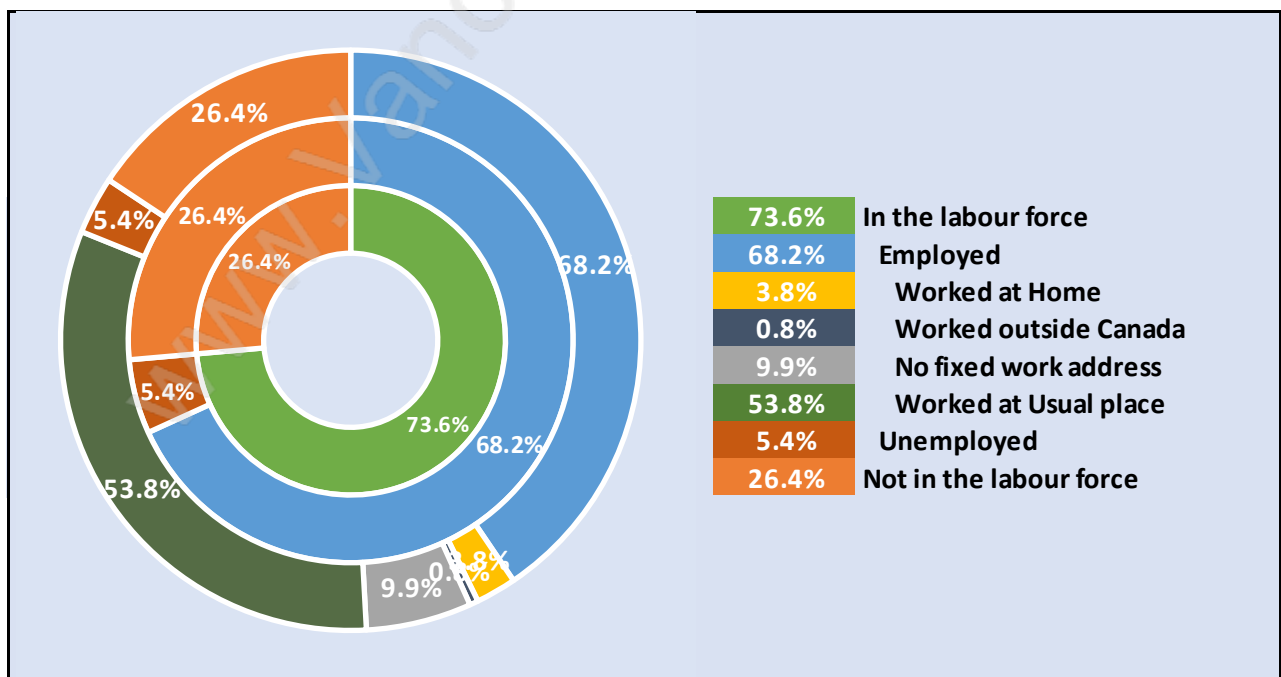

New Horizons

Population Trends in New Horizons

Population by Age in New Horizons

Population Age 15+ by Income Status in New Horizons

Total Population Age 15 - 5,140

Households by Income in New Horizons

Total Number of Households - 2,026 / Average Household Income - \$90,752

Families in New Horizons

Average Persons per Family - 3.2

Children at Home in New Horizons

Total Number of Children at Home - 2,223

Family Structure in New Horizons

Total Number of Families - 1,658 / Average Persons per Family - 3.2

Households by Household Size in New Horizons

Total Number of Households - 2,026

Dwellings in New Horizons

Population Age 15+ in New Horizons

Labour Force by Occupation in New Horizons

Labour Force Participation in New Horizons