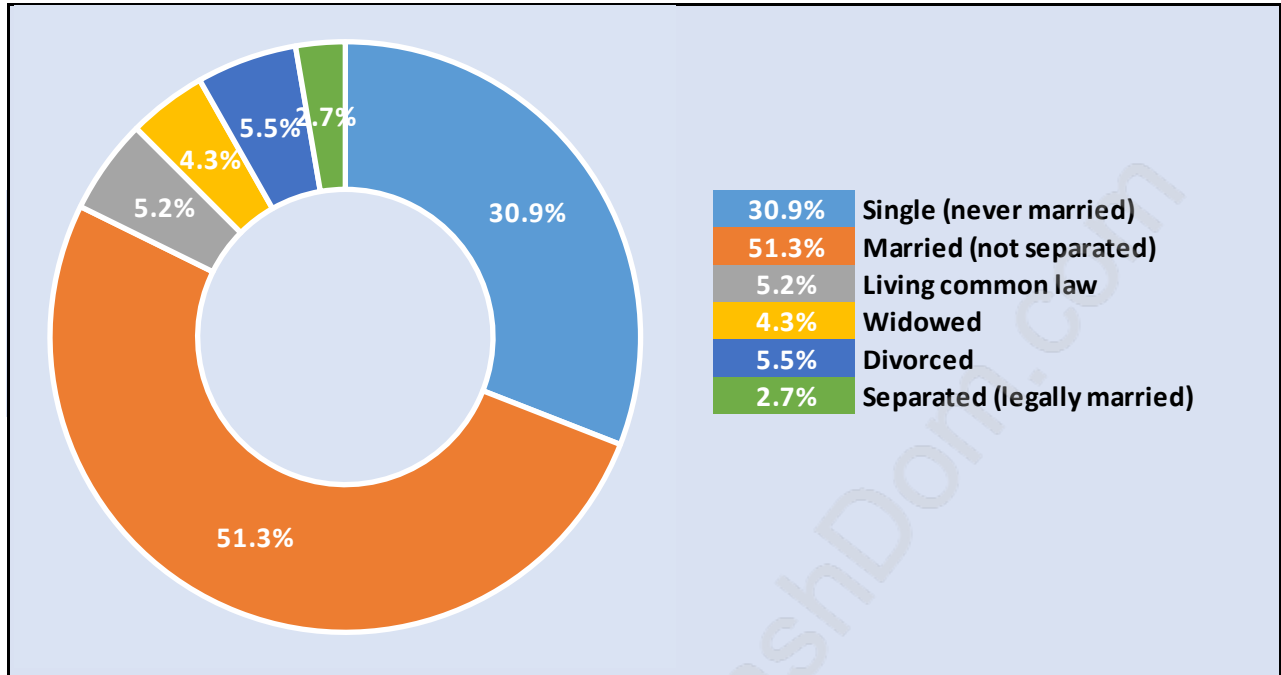

New Horizons

Population Trends in New Horizons

Population by Age in New Horizons

Population Age 15+ by Income Status in New Horizons

Total Population Age 15 - 5,140

Households by Income in New Horizons

Total Number of Households - 2,026 / Average Household Income - \$90,752

Families in New Horizons

Average Persons per Family - 3.2

Children at Home in New Horizons

Total Number of Children at Home - 2,223

Family Structure in New Horizons

Total Number of Families - 1,658 / Average Persons per Family - 3.2

Households by Household Size in New Horizons

Total Number of Households - 2,026

Dwellings in New Horizons

Population Age 15+ in New Horizons

Labour Force by Occupation in New Horizons

Labour Force Participation in New Horizons