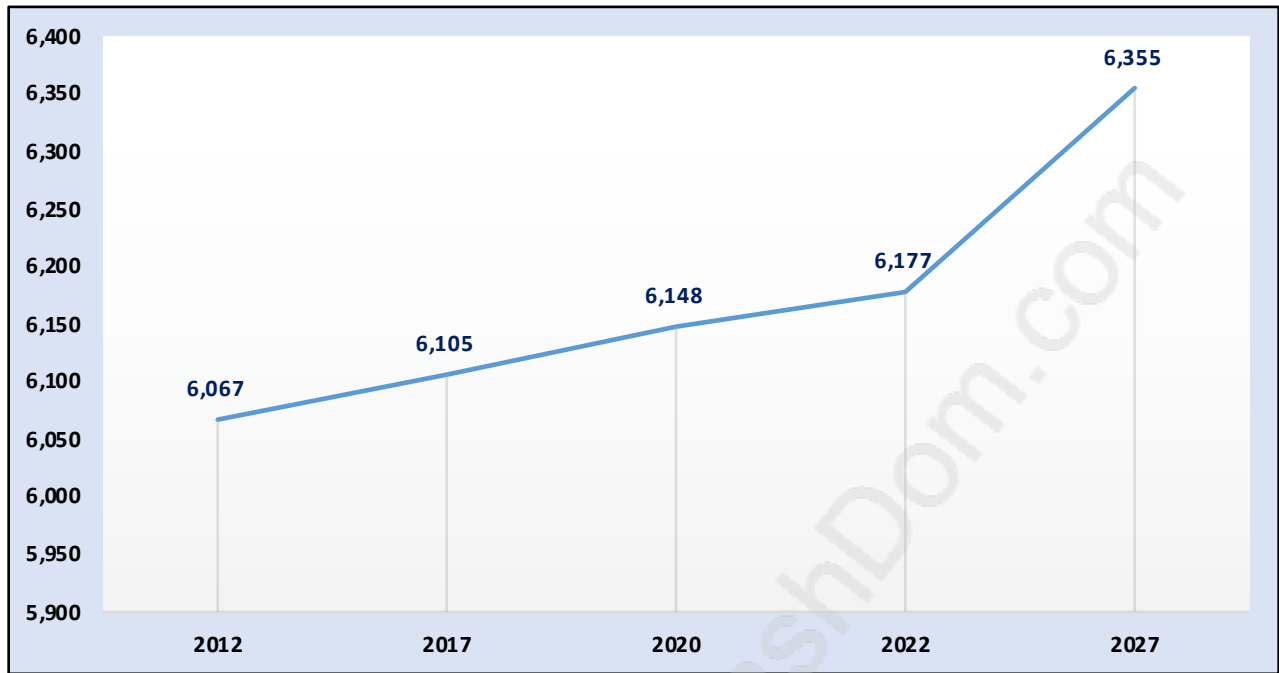

New Horizons

Population Trends in New Horizons

Population by Age in New Horizons

Population Age 15+ by Income Status in New Horizons

Total Population Age 15 - 5,140

Households by Income in New Horizons

Total Number of Households - 2,026 / Average Household Income - \$90,752

Families in New Horizons

Average Persons per Family - 3.2

Children at Home in New Horizons

Total Number of Children at Home - 2,223

Family Structure in New Horizons

Total Number of Families - 1,658 / Average Persons per Family - 3.2