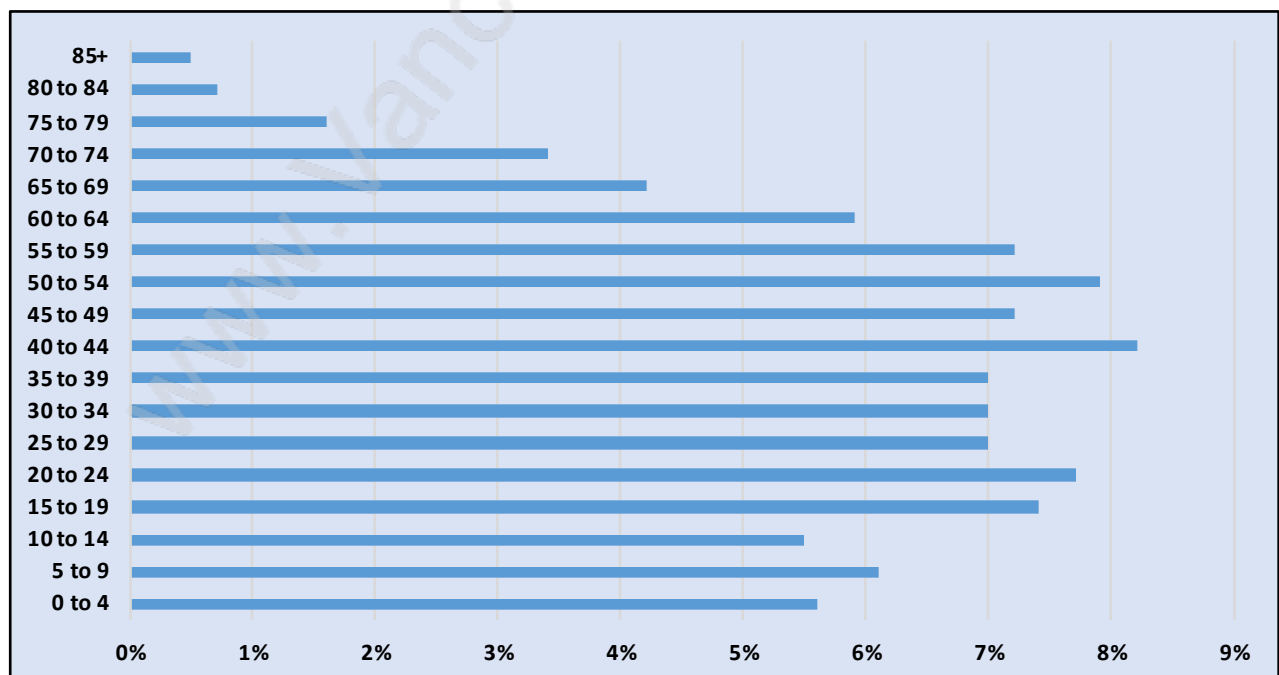

New Horizons

Population Trends in New Horizons

Population by Age in New Horizons

Population Age 15+ by Income Status in New Horizons

Total Population Age 15 - 5,140

Households by Income in New Horizons

Total Number of Households - 2,026 / Average Household Income - \$90,752

Families in New Horizons

Average Persons per Family - 3.2

Children at Home in New Horizons

Total Number of Children at Home - 2,223

Family Structure in New Horizons

Total Number of Families - 1,658 / Average Persons per Family - 3.2