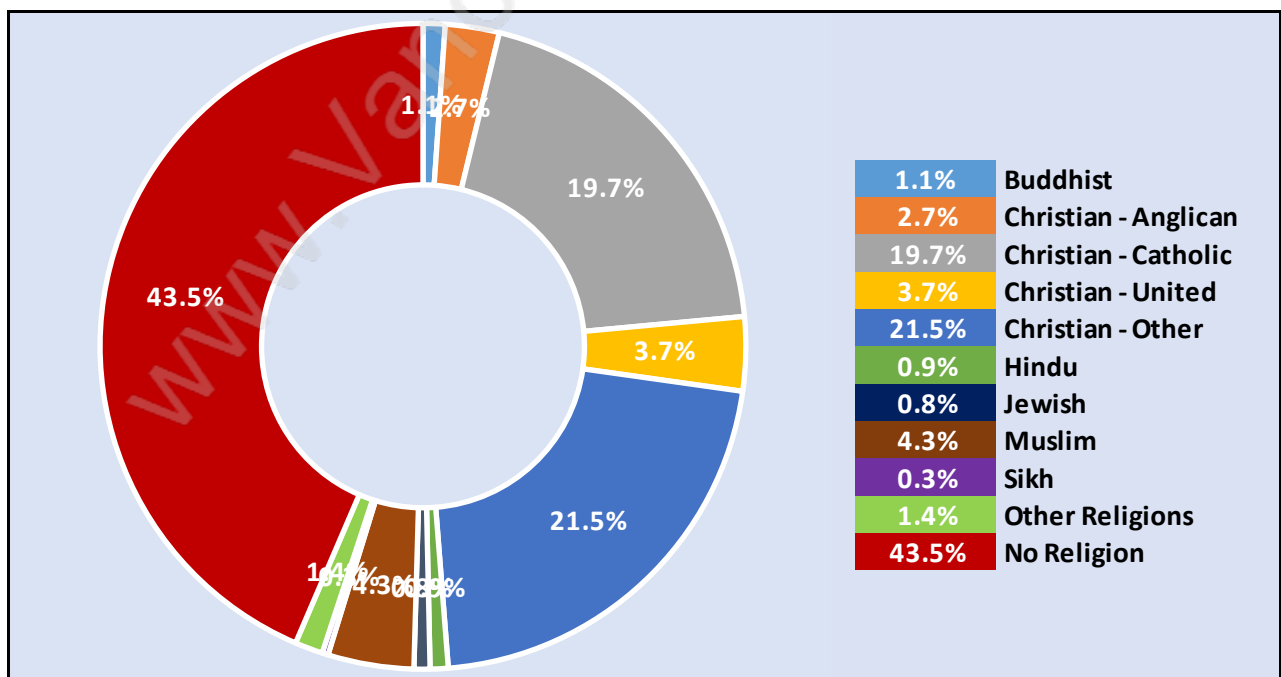

Population by Religion in New Horizons