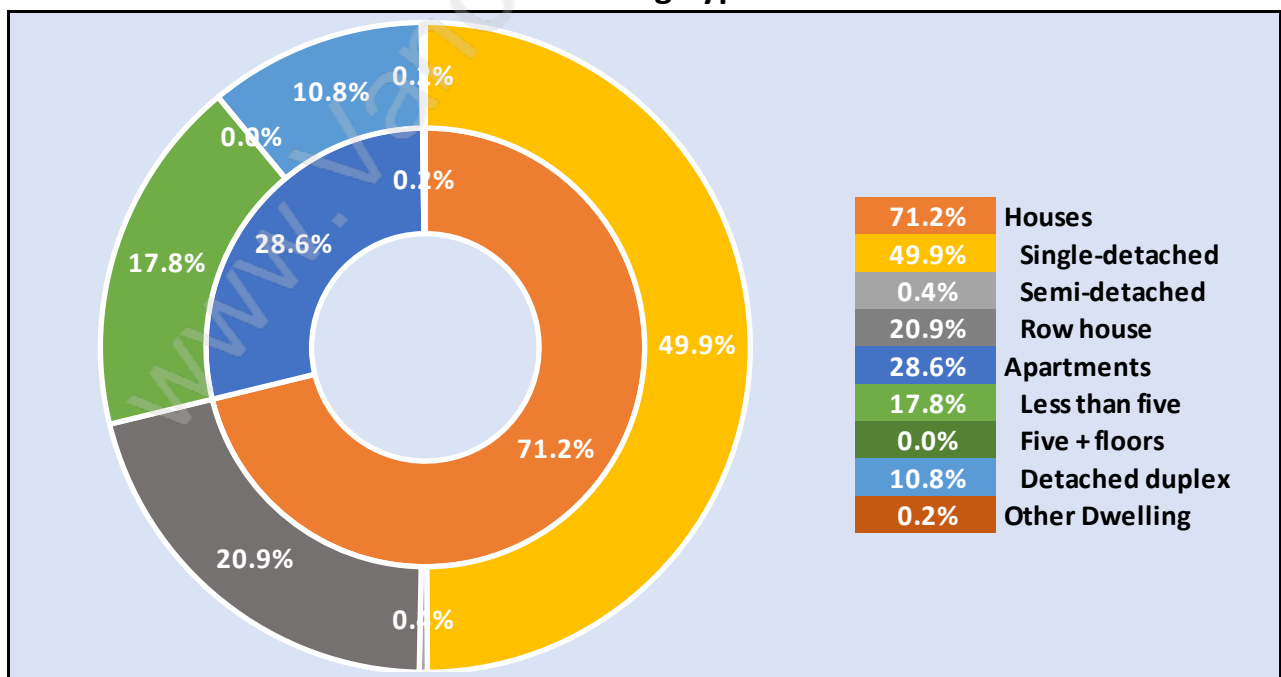

New Horizons

Population Trends in New Horizons

Population by Age in New Horizons

Population Age 15+ by Income Status in New Horizons

Total Population Age 15 - 5,140

Households by Income in New Horizons

Total Number of Households - 2,026 / Average Household Income - \$90,752

Families in New Horizons

Average Persons per Family - 3.2

Children at Home in New Horizons

Total Number of Children at Home - 2,223

Family Structure in New Horizons

Total Number of Families - 1,658 / Average Persons per Family - 3.2

Households by Household Size in New Horizons

Total Number of Households - 2,026

Dwellings in New Horizons

Population Age 15+ in New Horizons

Labour Force by Occupation in New Horizons

Labour Force Participation in New Horizons

Travel To Work in (from) New Horizons

Occupied Dwellings by Structure Type in New Horizons

Dominant Bulding Type - Houses

Private Dwellings by Period of Construction in New Horizons

Dominant Period of Construction - 1981-1990