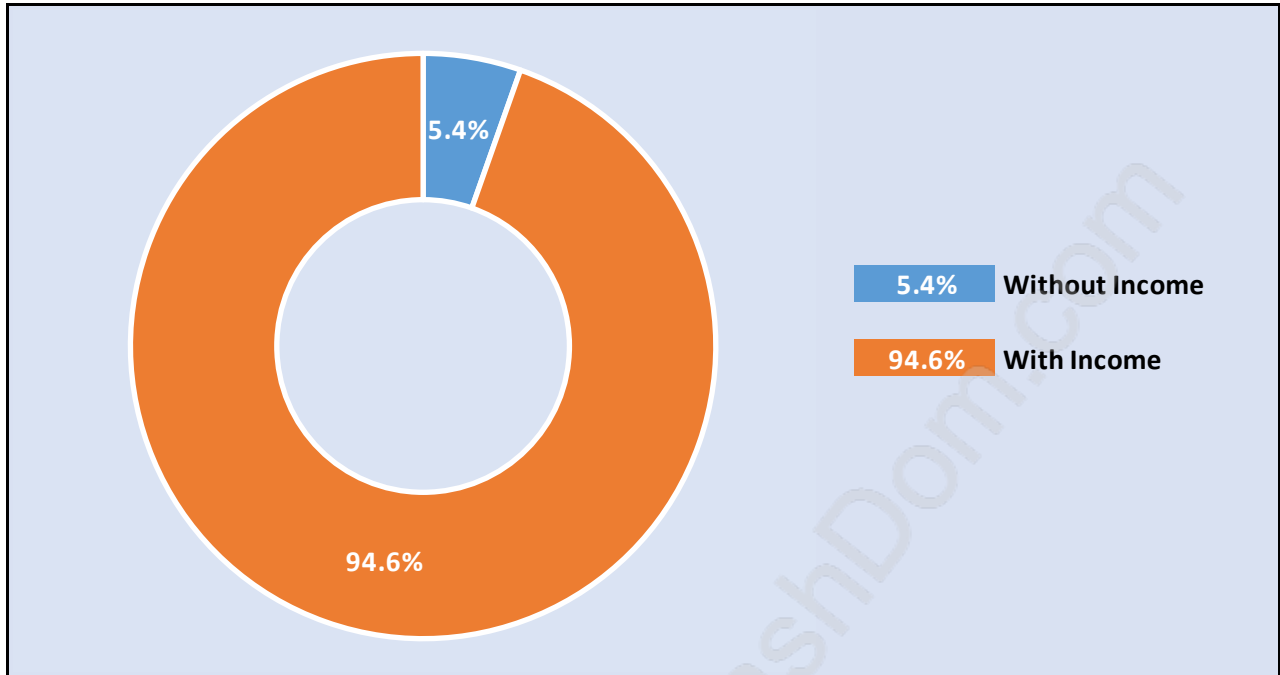

New Horizons

Population Trends in New Horizons

Population by Age in New Horizons

Population Age 15+ by Income Status in New Horizons

Total Population Age 15 - 5,140

Households by Income in New Horizons

Total Number of Households - 2,026 / Average Household Income - \$90,752

Families in New Horizons

Average Persons per Family - 3.2

Children at Home in New Horizons

Total Number of Children at Home - 2,223

Family Structure in New Horizons

Total Number of Families - 1,658 / Average Persons per Family - 3.2