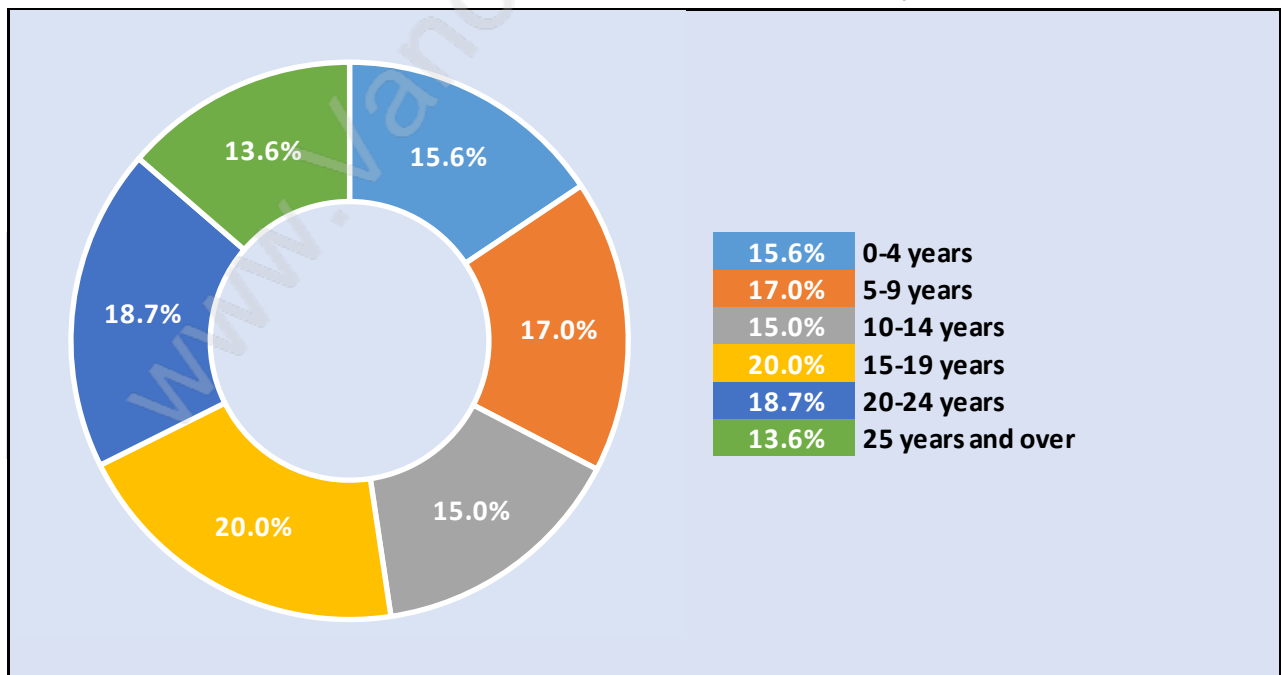

New Horizons

Population Trends in New Horizons

Population by Age in New Horizons

Population Age 15+ by Income Status in New Horizons

Total Population Age 15 - 5,140

Households by Income in New Horizons

Total Number of Households - 2,026 / Average Household Income - \$90,752

Families in New Horizons

Average Persons per Family - 3.2

Children at Home in New Horizons

Total Number of Children at Home - 2,223

Family Structure in New Horizons

Total Number of Families - 1,658 / Average Persons per Family - 3.2