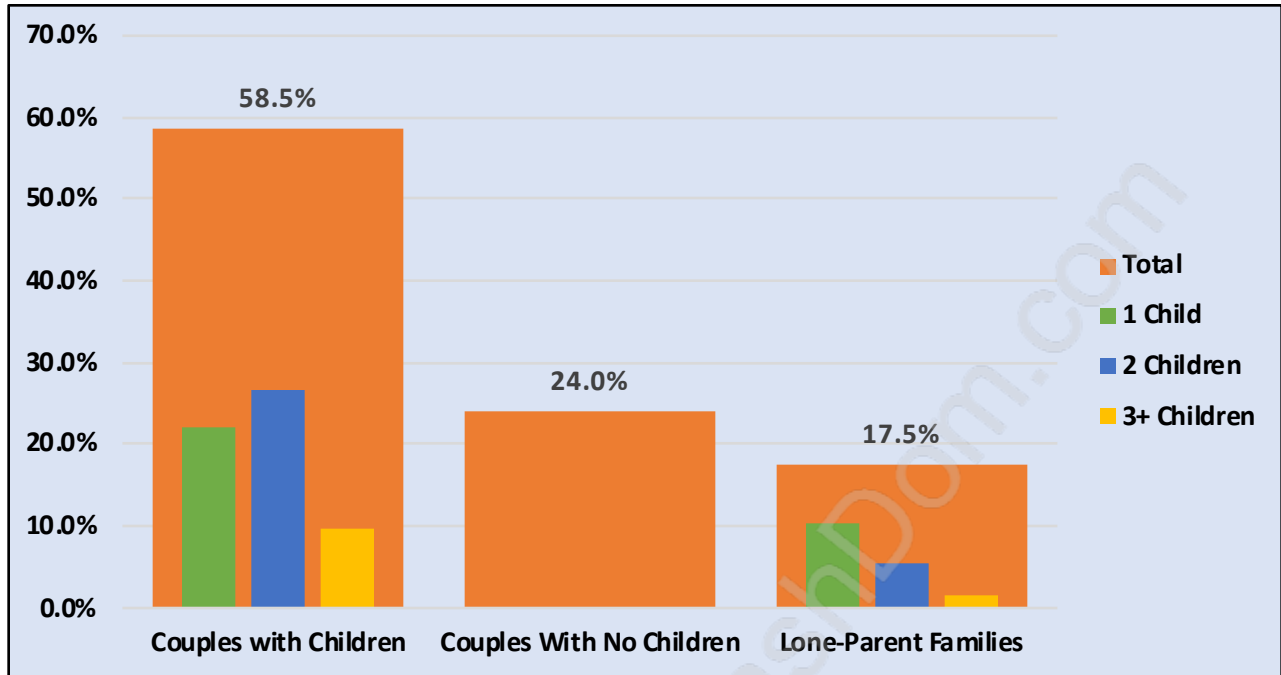

New Horizons

Population Trends in New Horizons

Population by Age in New Horizons

Population Age 15+ by Income Status in New Horizons

Total Population Age 15 - 5,140

Households by Income in New Horizons

Total Number of Households - 2,026 / Average Household Income - \$90,752

Families in New Horizons

Average Persons per Family - 3.2

Children at Home in New Horizons

Total Number of Children at Home - 2,223

Family Structure in New Horizons

Total Number of Families - 1,658 / Average Persons per Family - 3.2

Households by Household Size in New Horizons

Total Number of Households - 2,026

Dwellings in New Horizons

Population Age 15+ in New Horizons

Labour Force by Occupation in New Horizons

Labour Force Participation in New Horizons