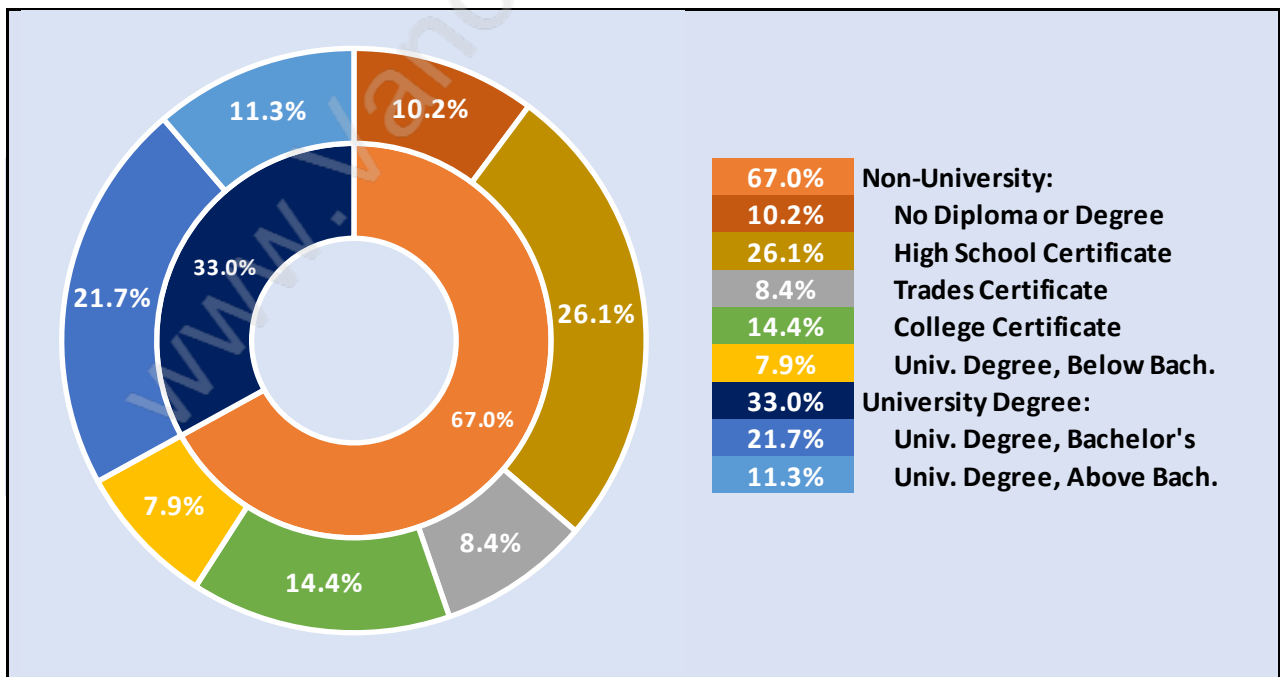

New Horizons

Population Trends in New Horizons

Population by Age in New Horizons

Population Age 15+ by Income Status in New Horizons

Total Population Age 15 - 5,140

Households by Income in New Horizons

Total Number of Households - 2,026 / Average Household Income - \$90,752

Families in New Horizons

Average Persons per Family - 3.2

Children at Home in New Horizons

Total Number of Children at Home - 2,223

Family Structure in New Horizons

Total Number of Families - 1,658 / Average Persons per Family - 3.2

Households by Household Size in New Horizons

Total Number of Households - 2,026

Dwellings in New Horizons

Population Age 15+ in New Horizons

Labour Force by Occupation in New Horizons

Labour Force Participation in New Horizons