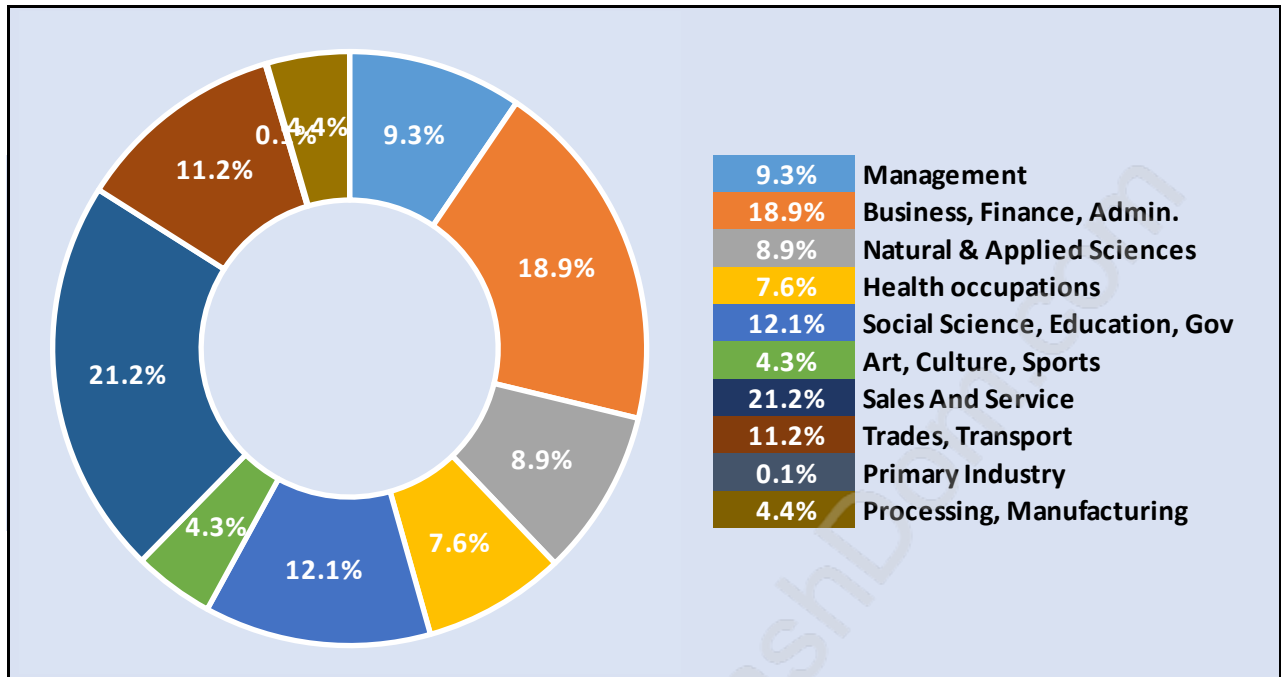

New Horizons

Population Trends in New Horizons

Population by Age in New Horizons

Population Age 15+ by Income Status in New Horizons

Total Population Age 15 - 5,140

Households by Income in New Horizons

Total Number of Households - 2,026 / Average Household Income - \$90,752

Households by Household Size in New Horizons

Total Number of Households - 2,026

Dwellings in New Horizons

Population Age 15+ in New Horizons

Labour Force by Occupation in New Horizons

Labour Force Participation in New Horizons