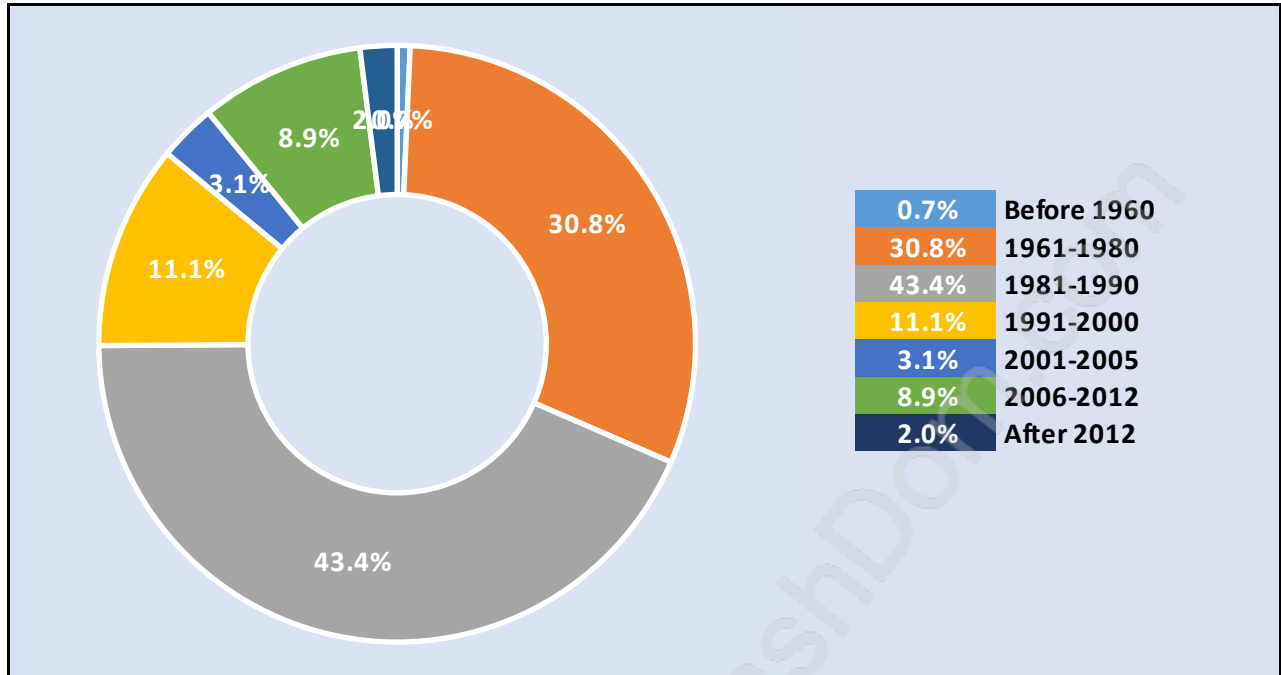

New Horizons

Population Trends in New Horizons

Population by Age in New Horizons

Population Age 15+ by Income Status in New Horizons

Total Population Age 15 - 5,140

Households by Income in New Horizons

Total Number of Households - 2,026 / Average Household Income - \$90,752

Families in New Horizons

Average Persons per Family - 3.2

Children at Home in New Horizons

Total Number of Children at Home - 2,223

Family Structure in New Horizons

Total Number of Families - 1,658 / Average Persons per Family - 3.2

Travel To Work in (from) New Horizons

Occupied Dwellings by Structure Type in New Horizons

Dominant Bulding Type - Houses

Private Dwellings by Period of Construction in New Horizons

Dominant Period of Construction - 1981-1990