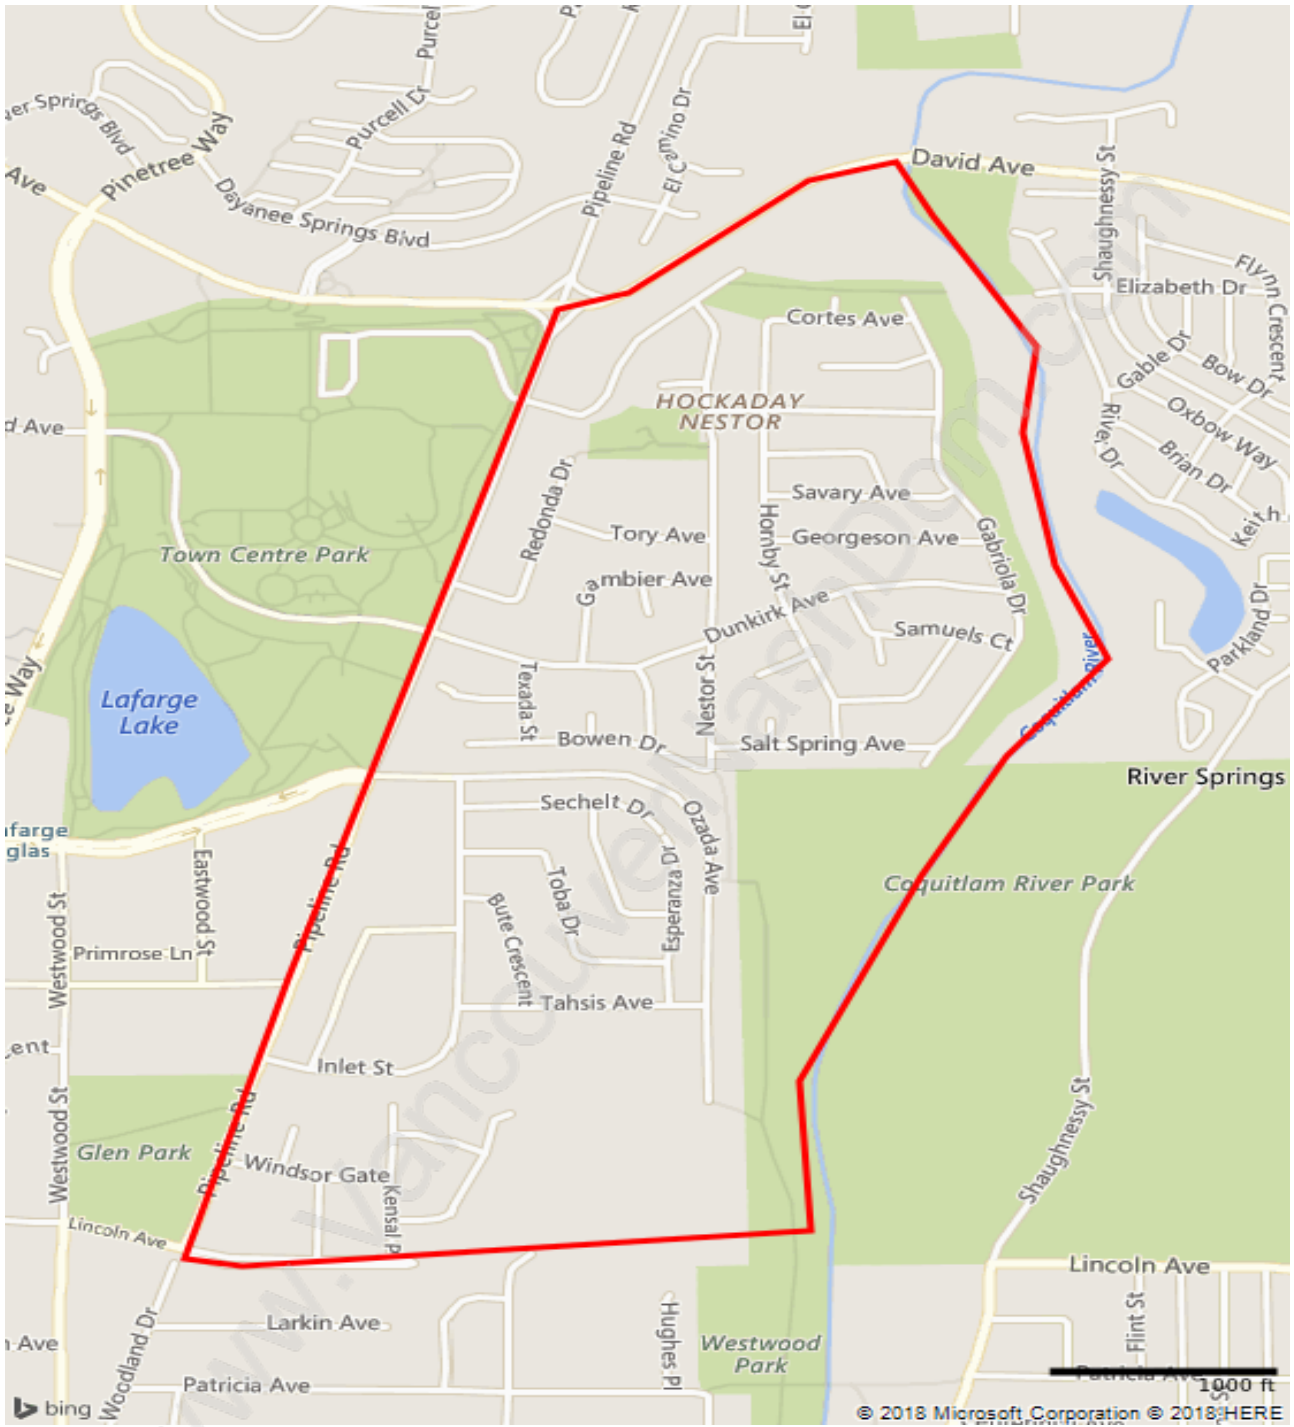

New Horizons

Population Trends in New Horizons

Population by Age in New Horizons

Population Age 15+ by Income Status in New Horizons

Total Population Age 15 - 5,140

Households by Income in New Horizons

Total Number of Households - 2,026 / Average Household Income - \$90,752

Families in New Horizons

Average Persons per Family - 3.2

Children at Home in New Horizons

Total Number of Children at Home - 2,223

Family Structure in New Horizons

Total Number of Families - 1,658 / Average Persons per Family - 3.2