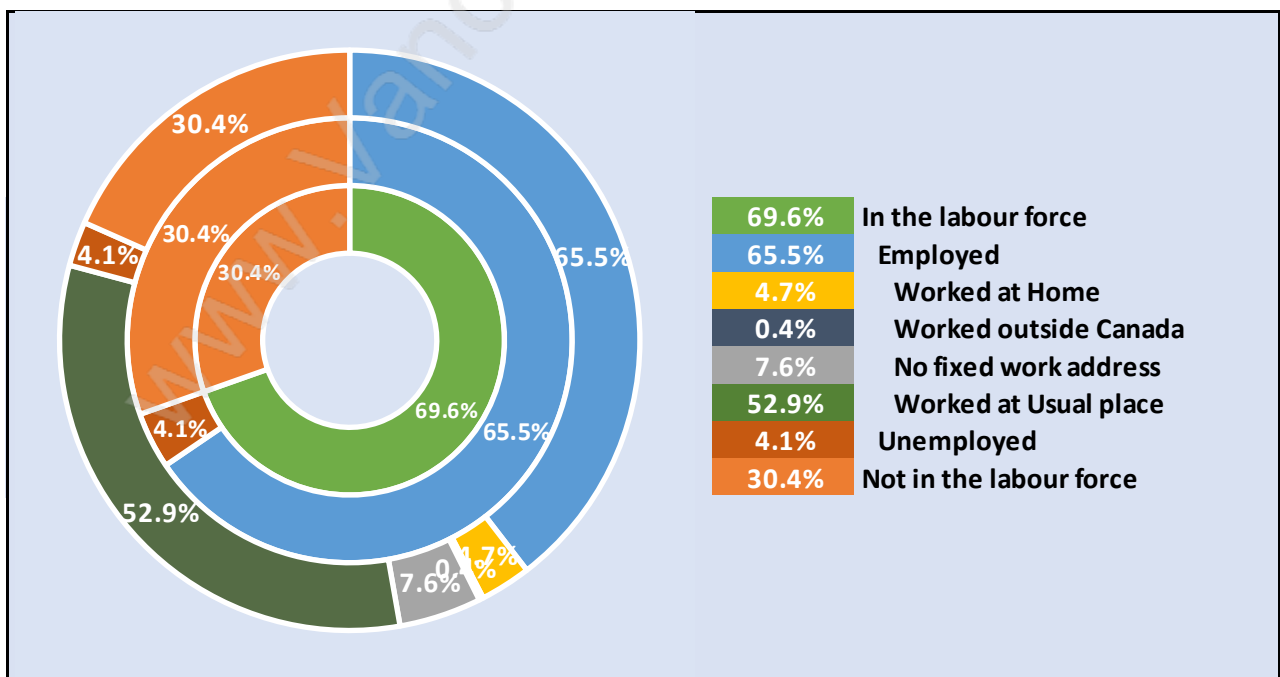

Labour Force Participation in Nordel