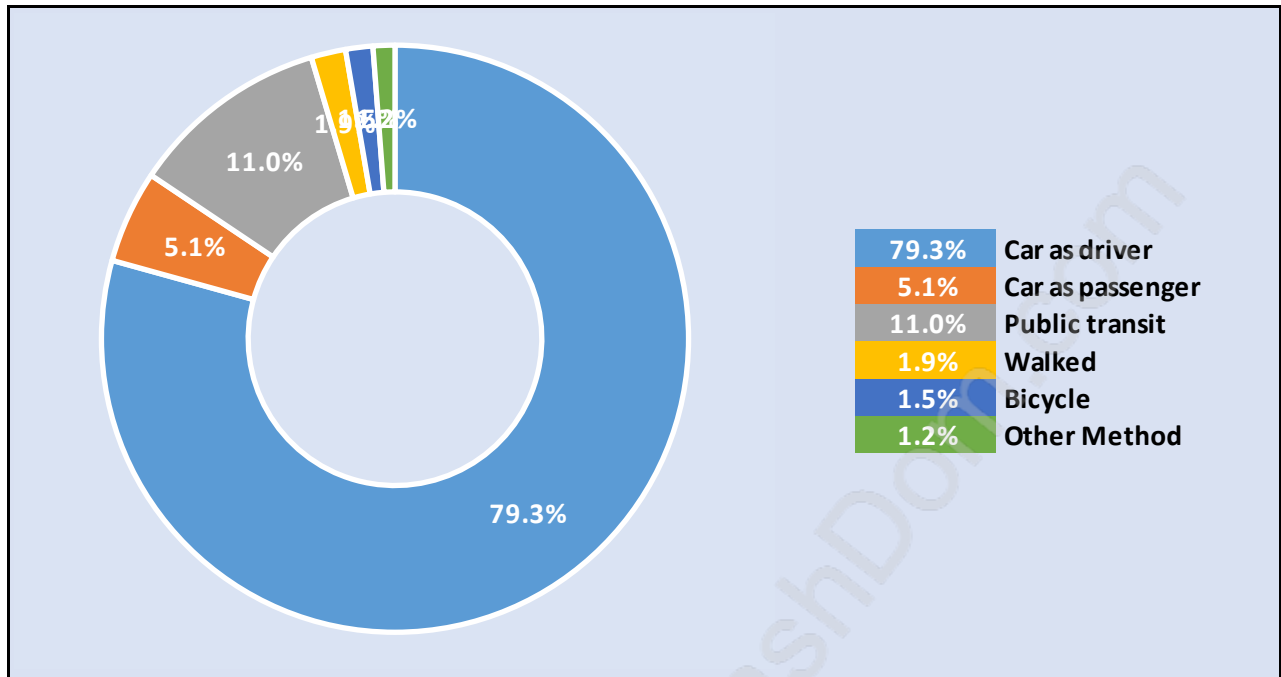

Travel To Work in (from) Nordel