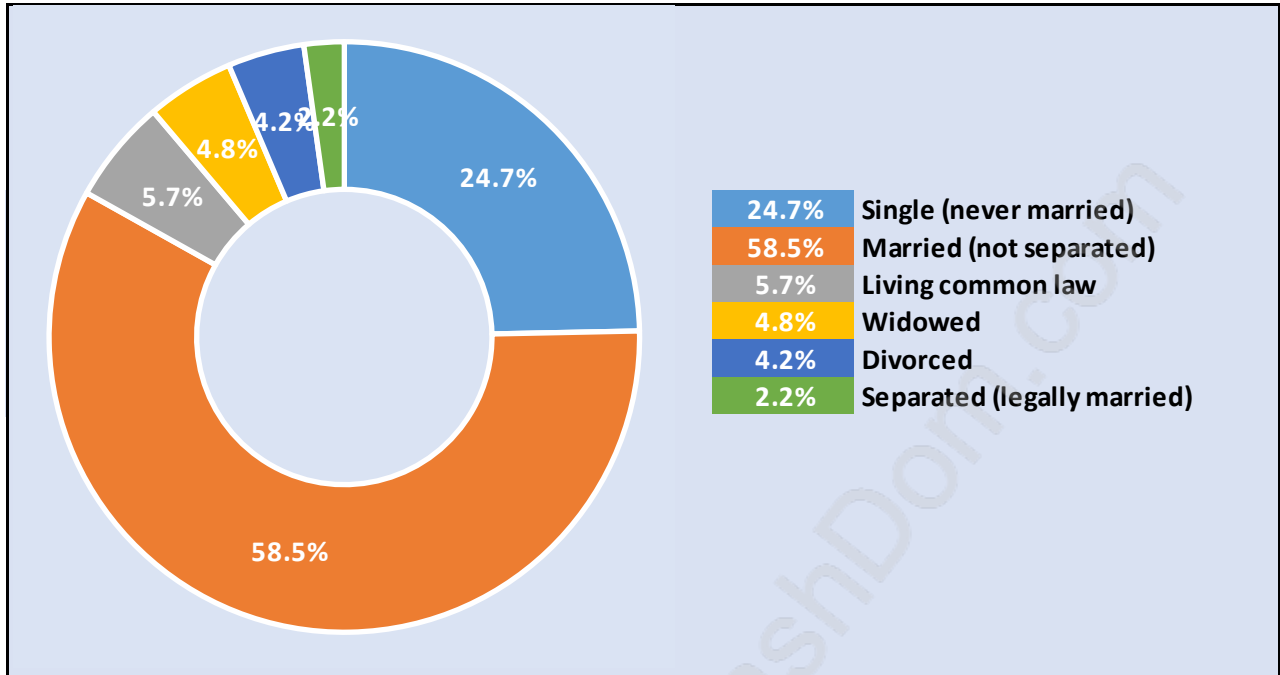

Families in Nordel

Average Persons per Family - 3.2