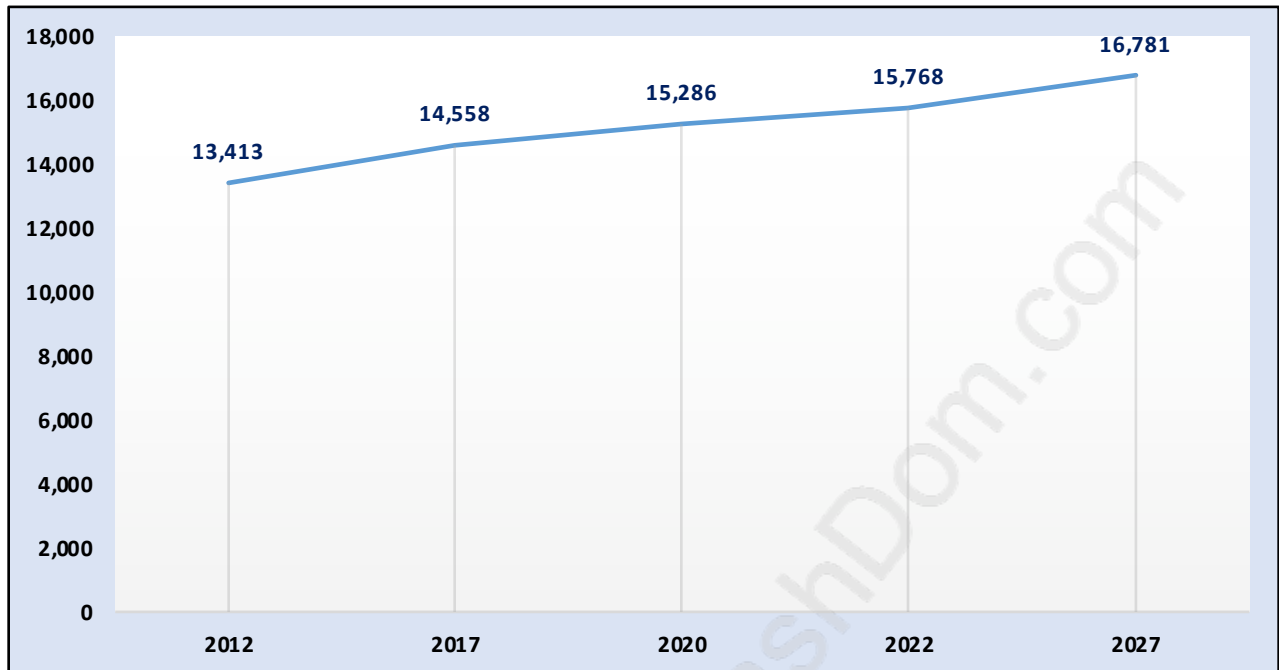

## Population Trends in Nordel

### Dominant Period of Construction - 1961-1980