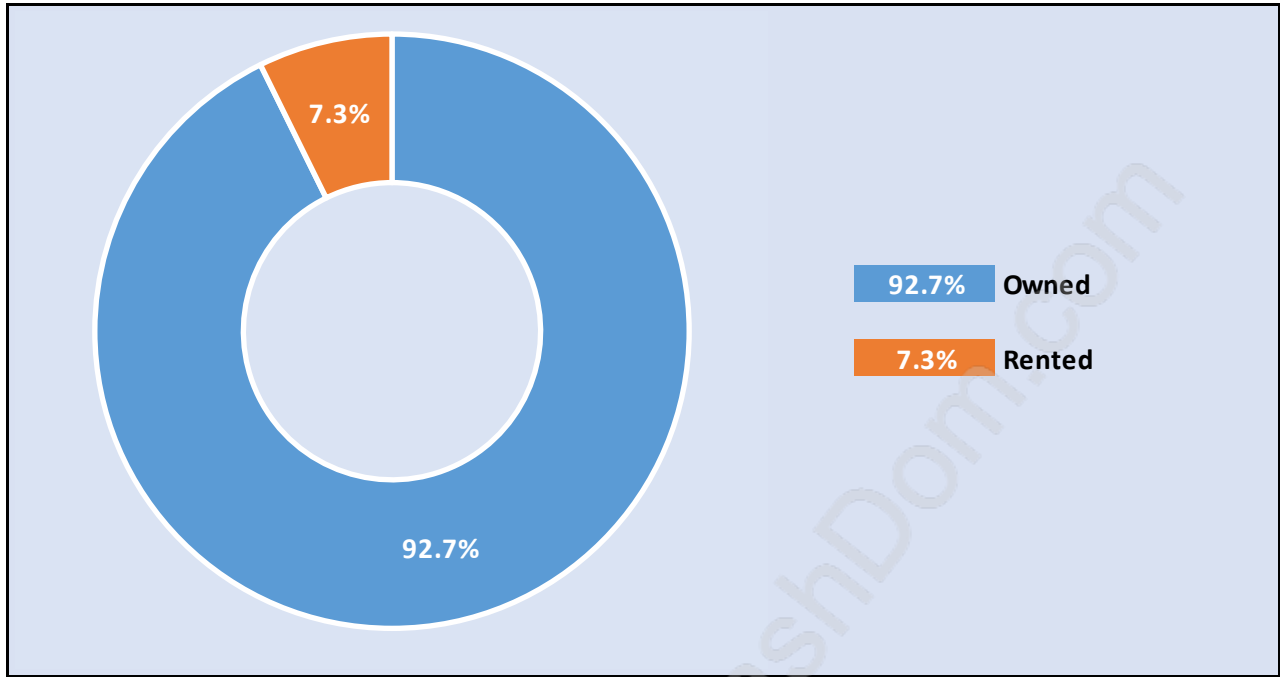

Dwellings in Nordel