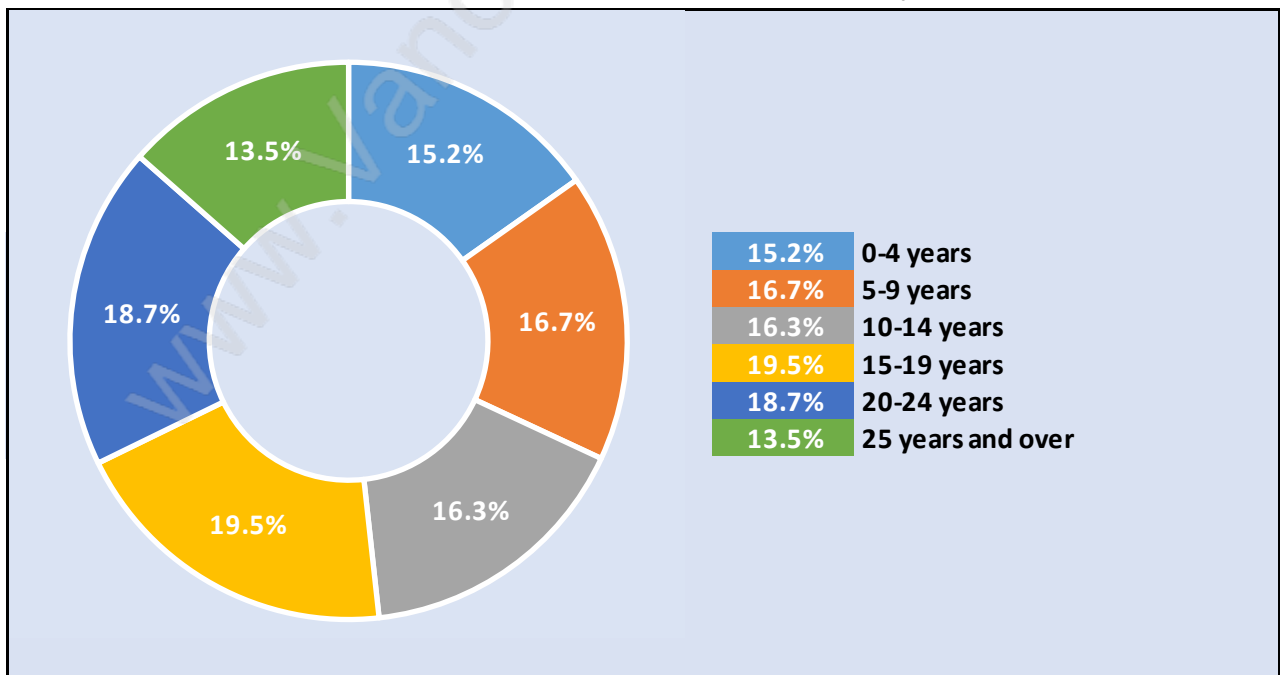

Children at Home in Nordel

Total Number of Children at Home - 4,795