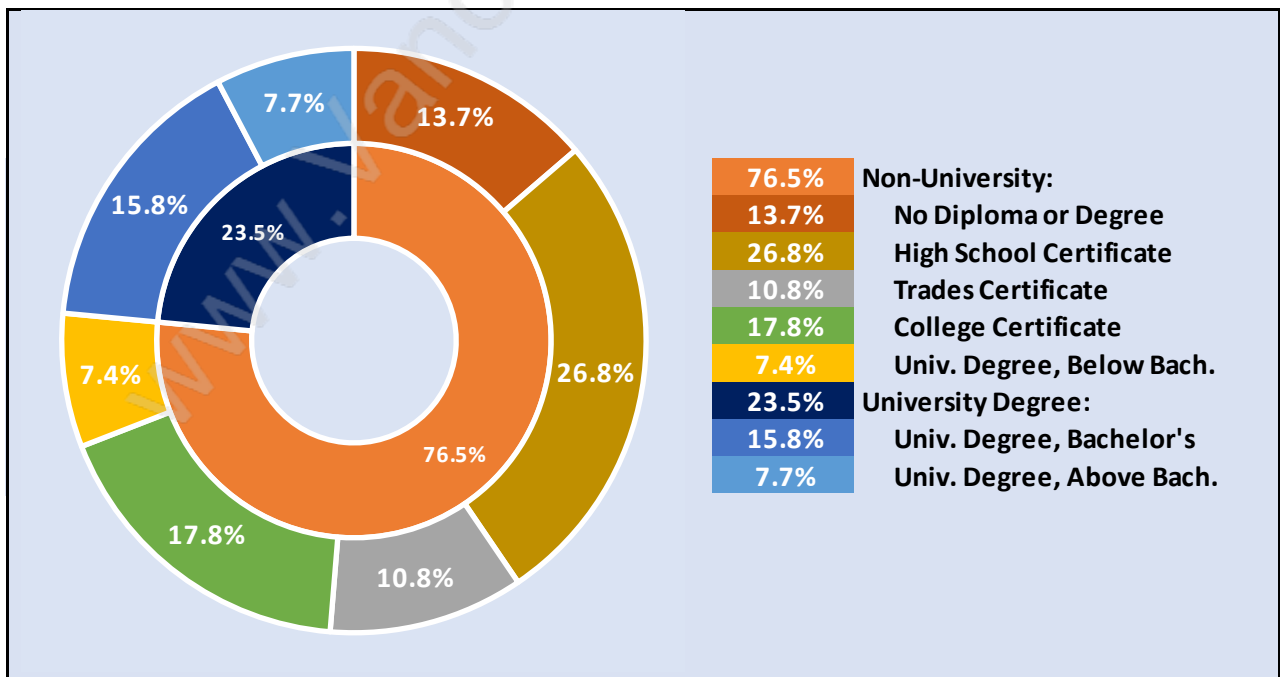

Population Age 15+ in Nordel