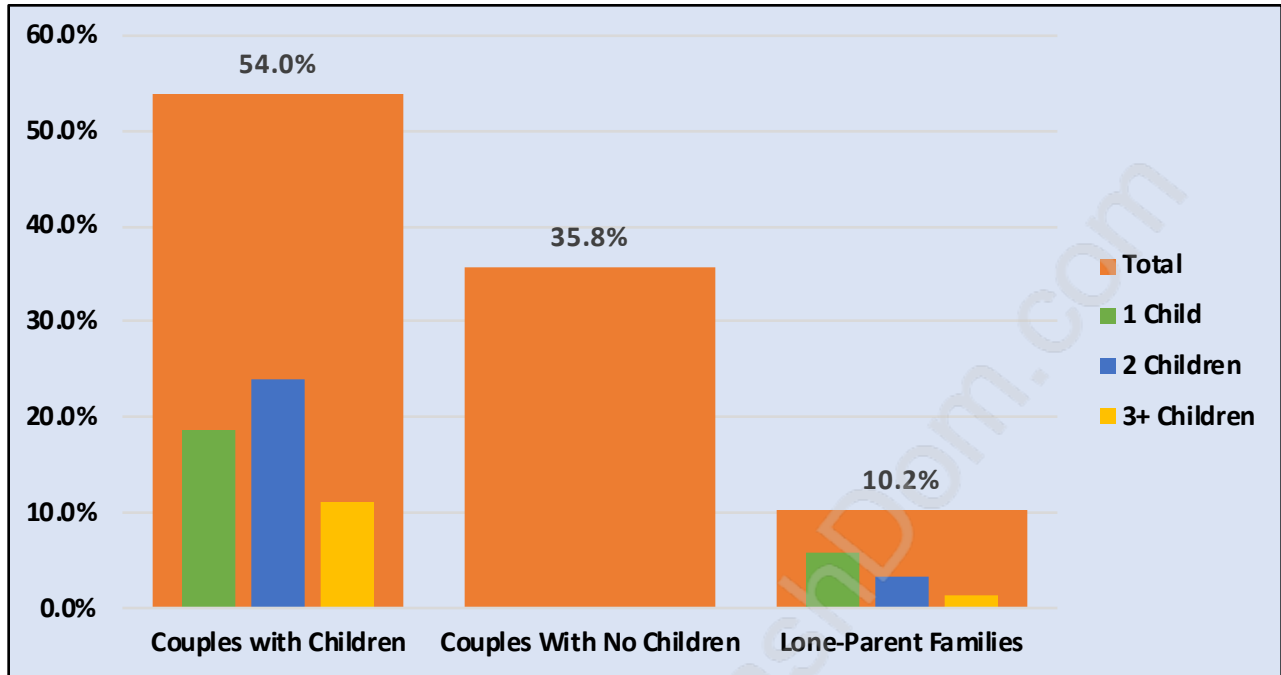

Family Structure in Nordel

Total Number of Families - 4,037 / Average Persons per Family - 3.2