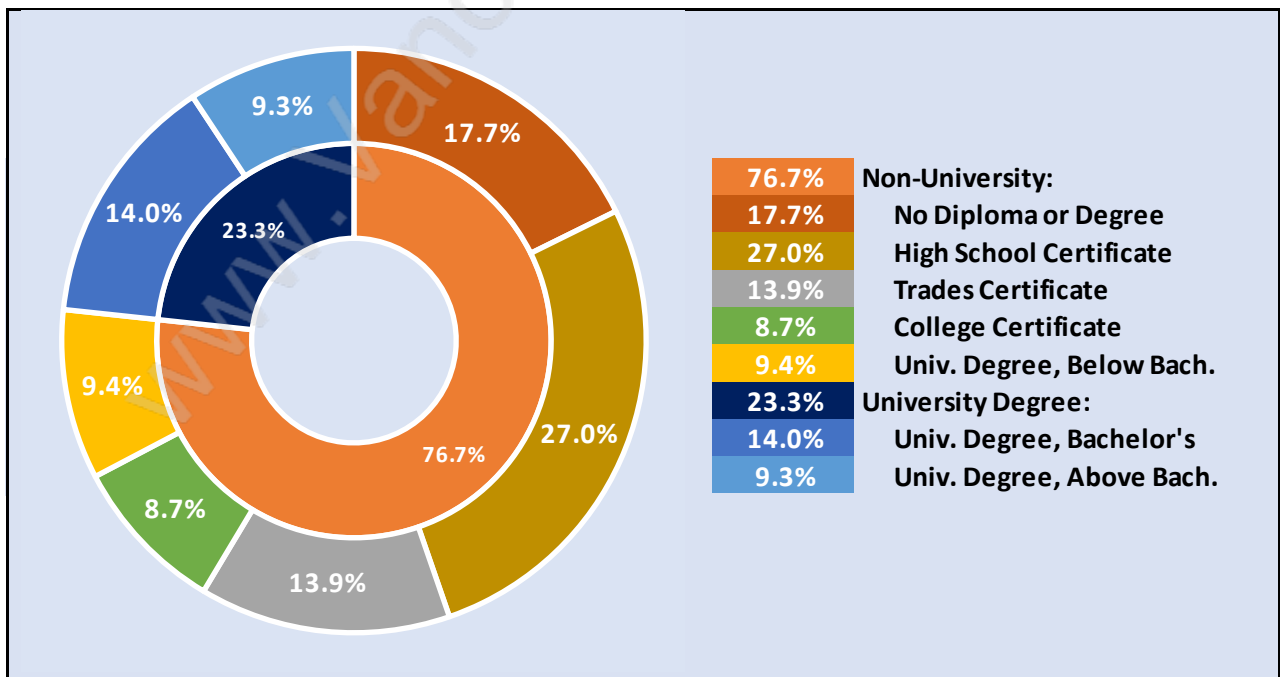

Households by Household Size in North Arm

Total Number of Households - 61

Dwellings in North Arm

Population Age 15+ in North Arm

Labour Force by Occupation in North Arm

Labour Force Participation in North Arm