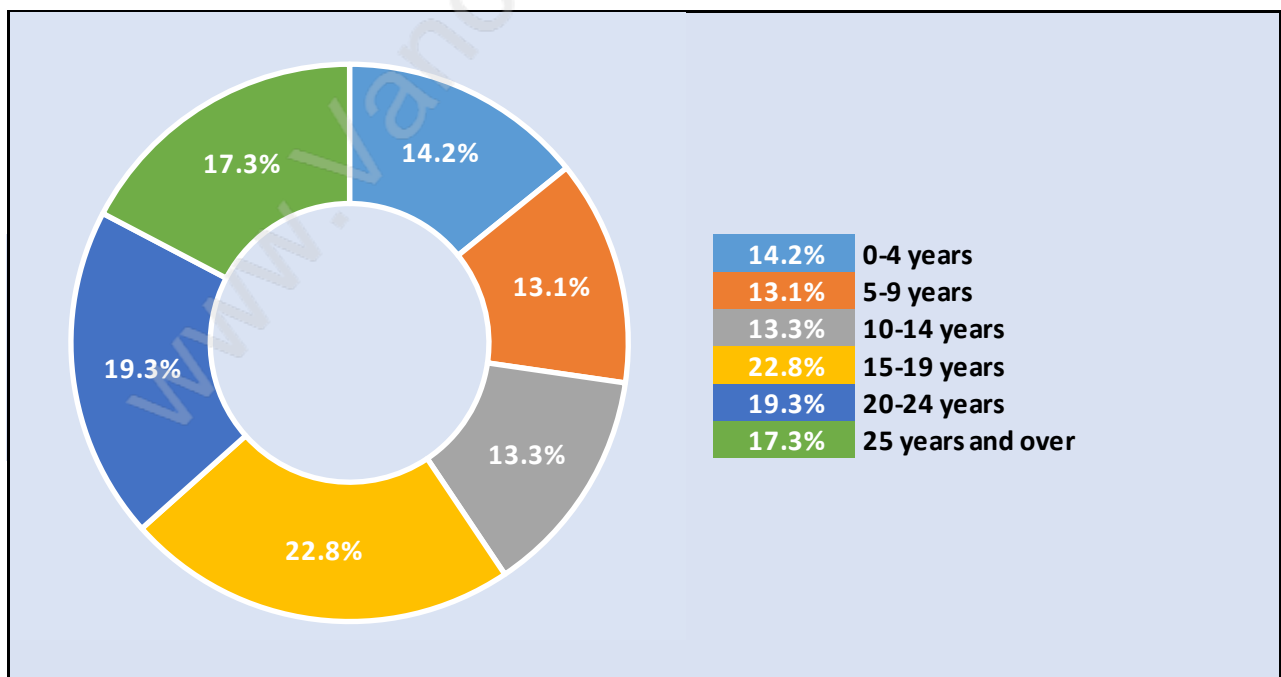

North Arm

Population Trends in North Arm

Population by Age in North Arm

Population Age 15+ by Income Status in North Arm

Total Population Age 15 - 150

Households by Income in North Arm

Total Number of Households - 61 / Average Household Income - \$98,122

Families in North Arm

Average Persons per Family - 3.1

Children at Home in North Arm

Total Number of Children at Home - 45

Family Structure in North Arm

Total Number of Families - 39 / Average Persons per Family - 3.1