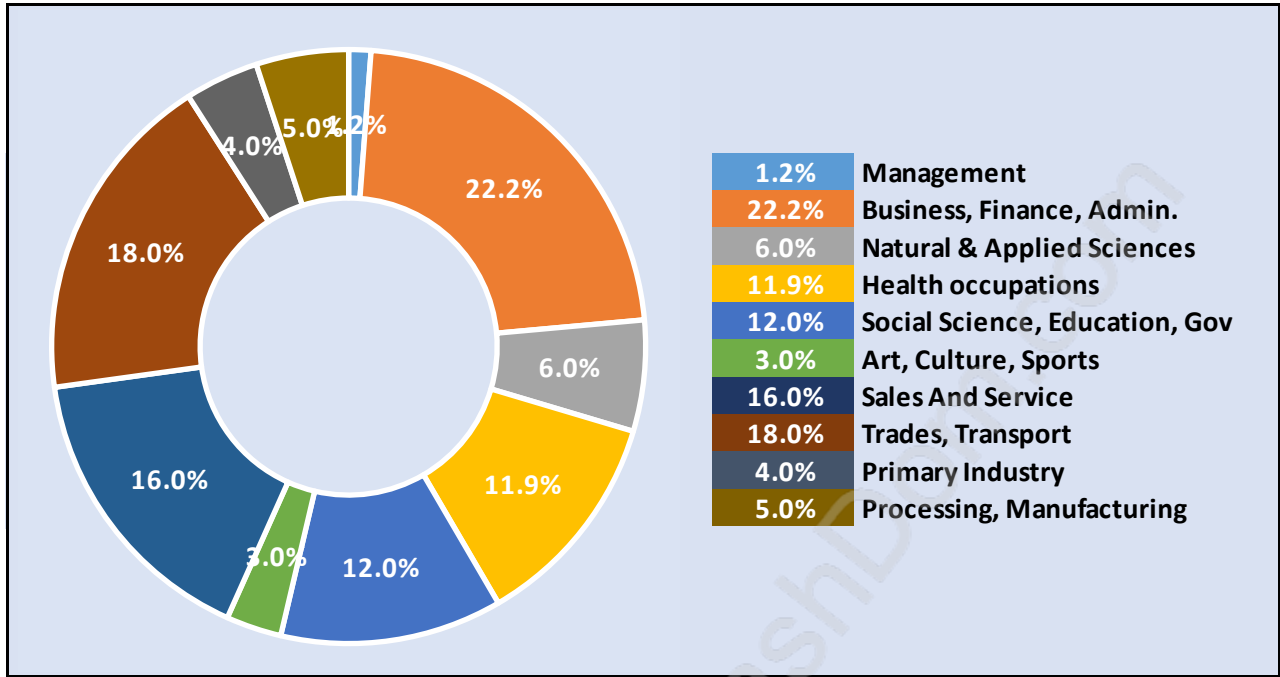

Households by Household Size in North Arm

Total Number of Households - 61

Dwellings in North Arm

Population Age 15+ in North Arm

Labour Force by Occupation in North Arm

Labour Force Participation in North Arm