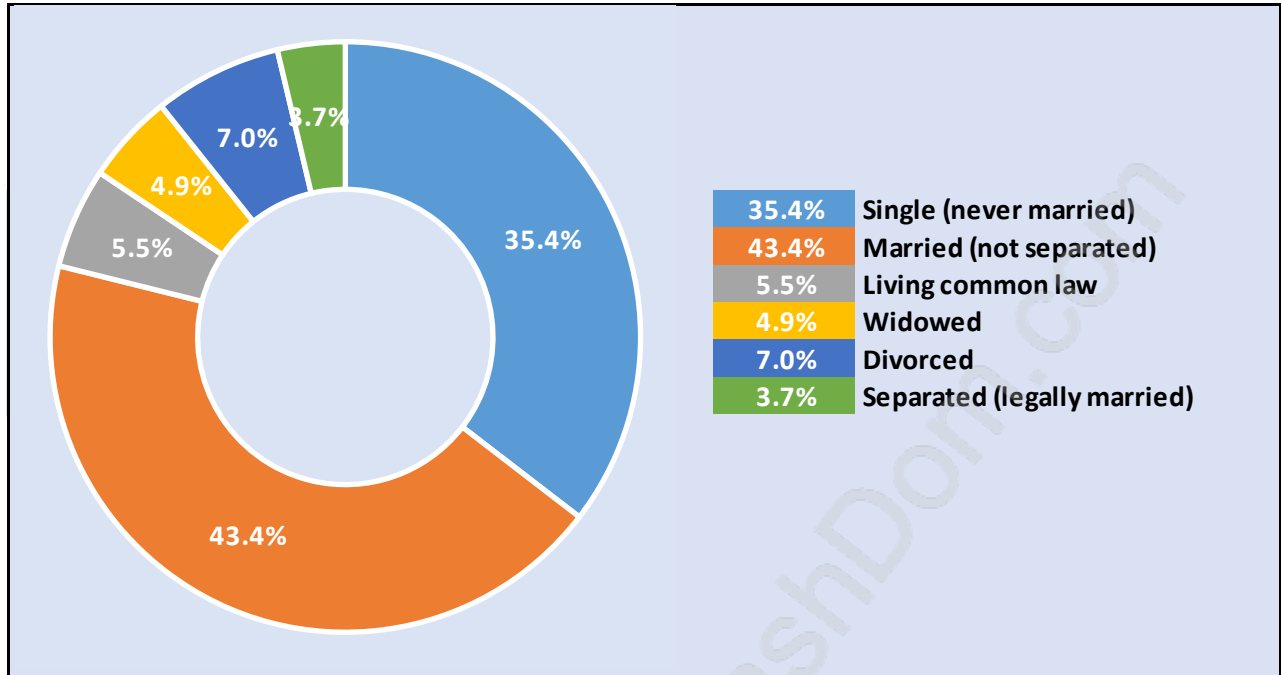

North Arm

Population Trends in North Arm

Population by Age in North Arm

Population Age 15+ by Income Status in North Arm

Total Population Age 15 - 150

Households by Income in North Arm

Total Number of Households - 61 / Average Household Income - \$98,122

Families in North Arm

Average Persons per Family - 3.1

Children at Home in North Arm

Total Number of Children at Home - 45

Family Structure in North Arm

Total Number of Families - 39 / Average Persons per Family - 3.1

Households by Household Size in North Arm

Total Number of Households - 61

Dwellings in North Arm

Population Age 15+ in North Arm

Labour Force by Occupation in North Arm

Labour Force Participation in North Arm