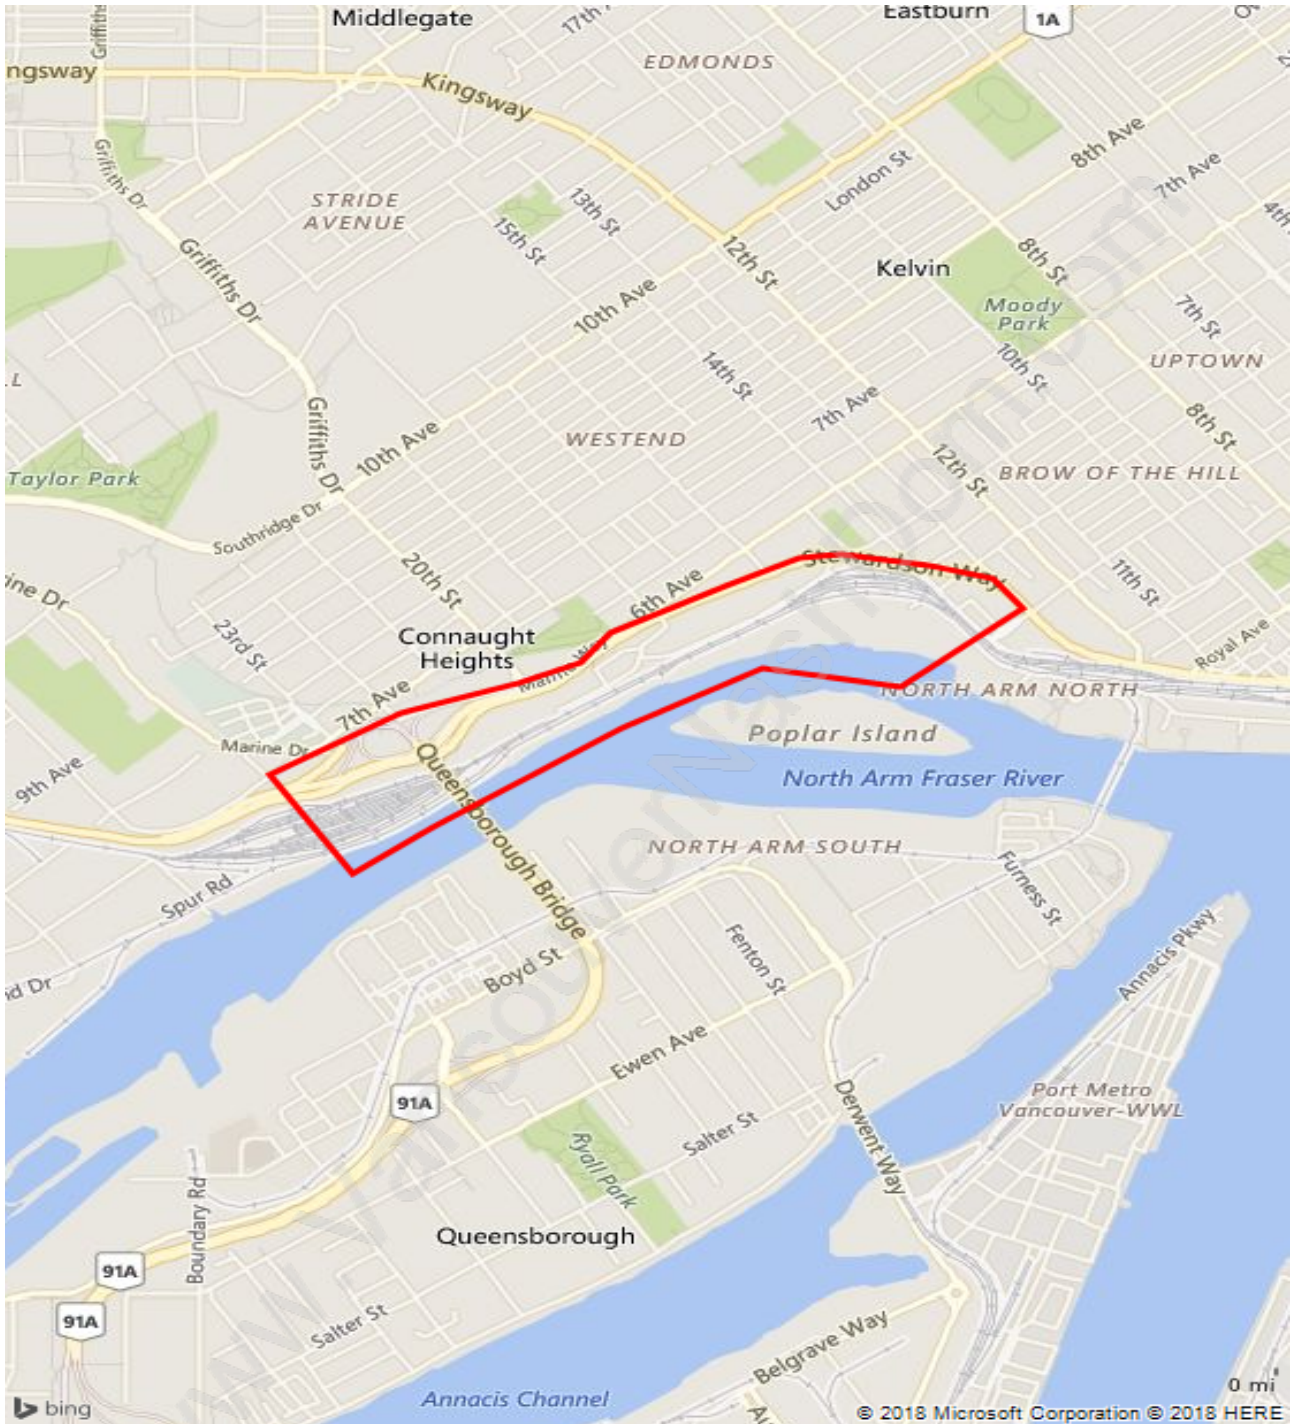

North Arm

Population Trends in North Arm

Population by Age in North Arm

Population Age 15+ by Income Status in North Arm

Total Population Age 15 - 150

Households by Income in North Arm

Total Number of Households - 61 / Average Household Income - \$98,122