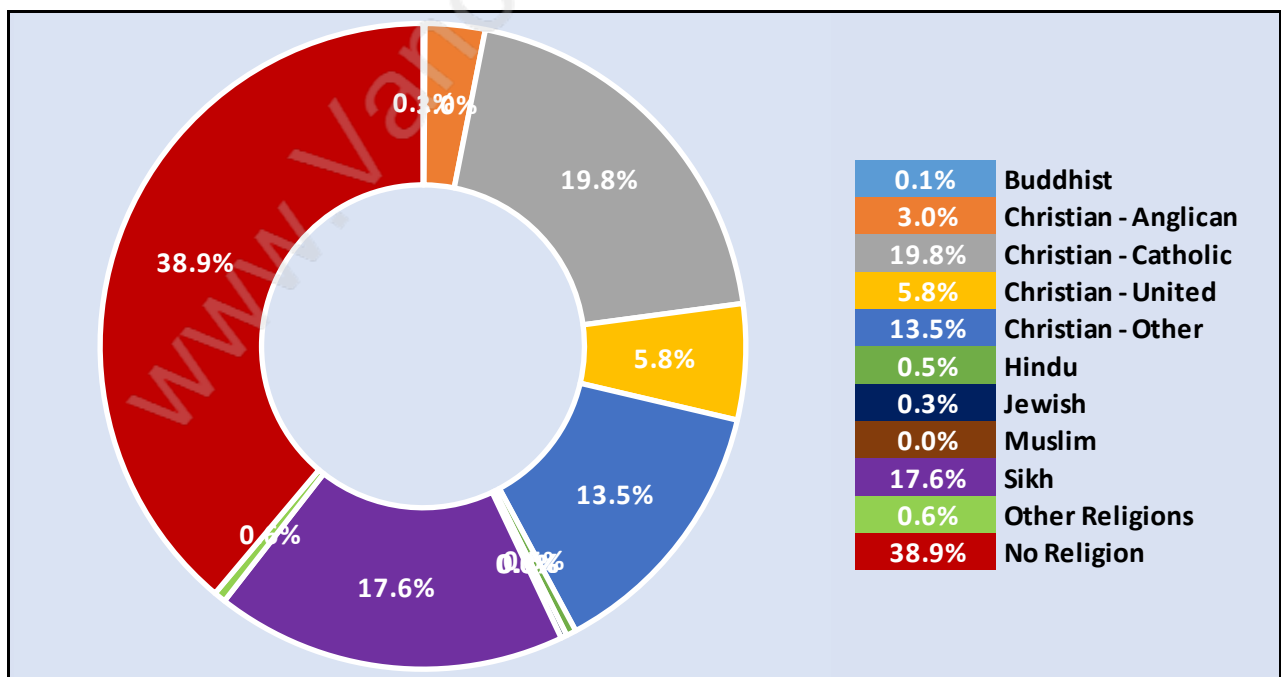

Dominant Period of Construction - Before 1960

Population by Religion in North Arm

Population by Home Languages in North Arm