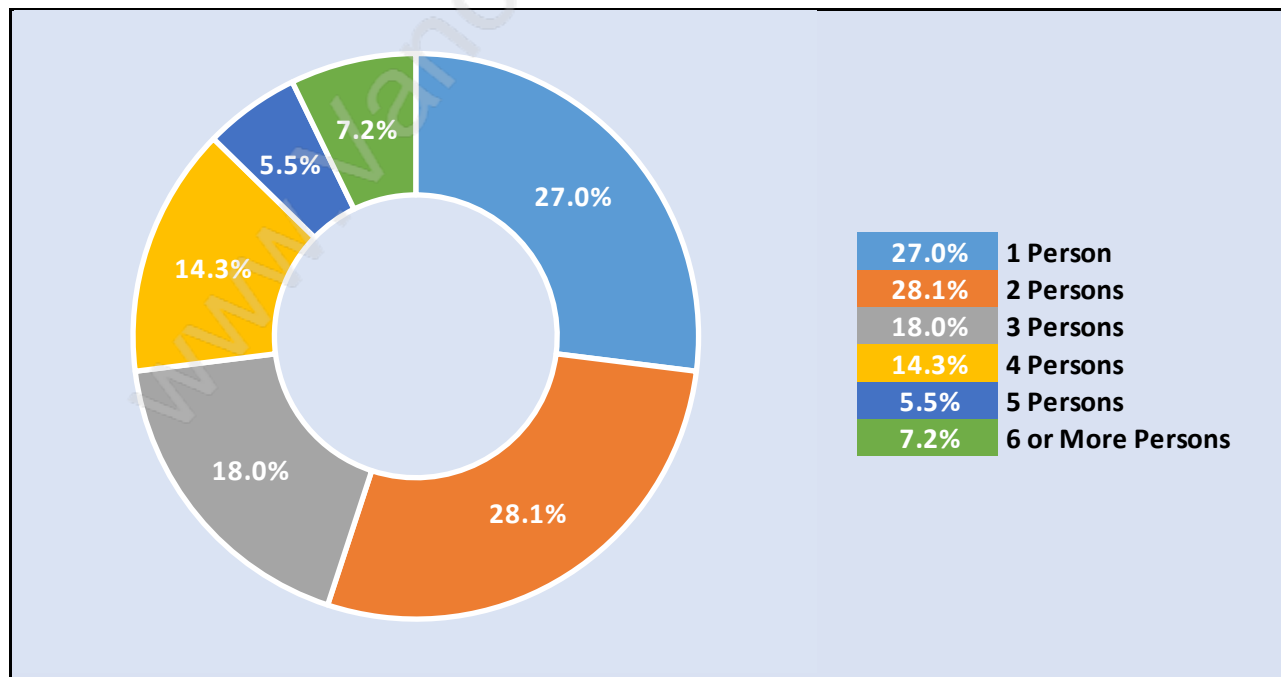

North Arm

Population Trends in North Arm

Population by Age in North Arm

Population Age 15+ by Income Status in North Arm

Total Population Age 15 - 150

Households by Income in North Arm

Total Number of Households - 61 / Average Household Income - \$98,122

Families in North Arm

Average Persons per Family - 3.1

Children at Home in North Arm

Total Number of Children at Home - 45

Family Structure in North Arm

Total Number of Families - 39 / Average Persons per Family - 3.1

Households by Household Size in North Arm

Total Number of Households - 61

Dwellings in North Arm

Population Age 15+ in North Arm

Labour Force by Occupation in North Arm

Labour Force Participation in North Arm