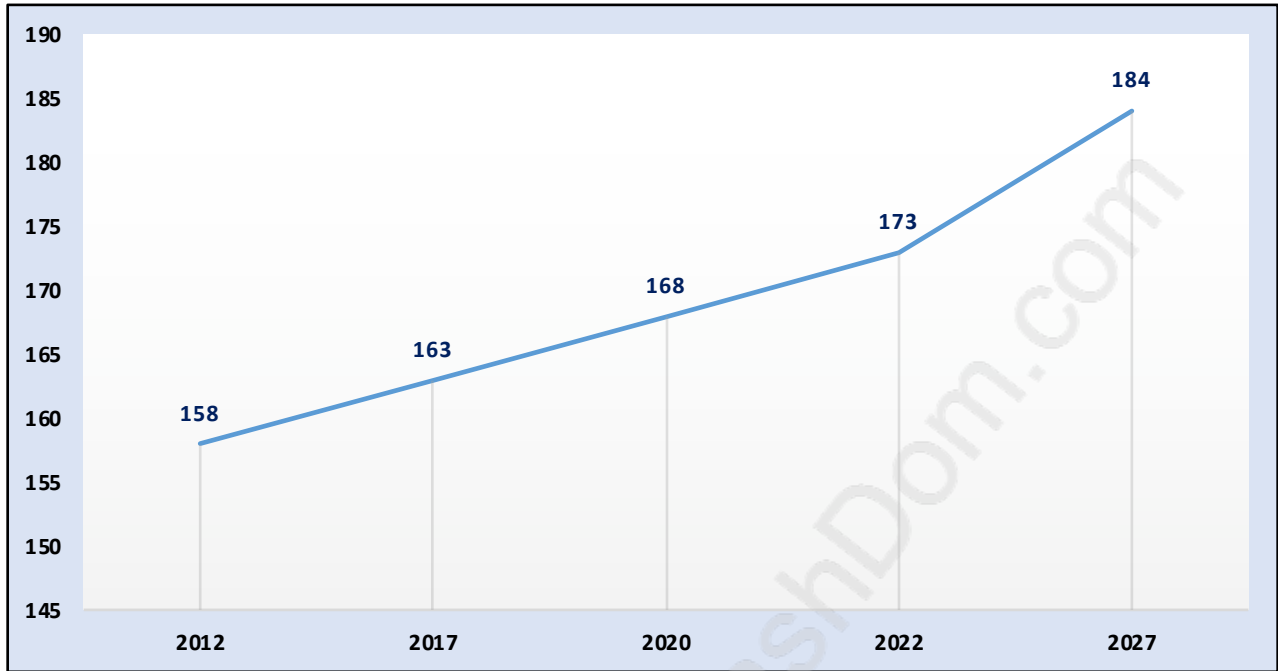

North Arm

Population Trends in North Arm

Population by Age in North Arm

Population Age 15+ by Income Status in North Arm

Total Population Age 15 - 150

Households by Income in North Arm

Total Number of Households - 61 / Average Household Income - \$98,122

Families in North Arm

Average Persons per Family - 3.1

Children at Home in North Arm

Total Number of Children at Home - 45

Family Structure in North Arm

Total Number of Families - 39 / Average Persons per Family - 3.1