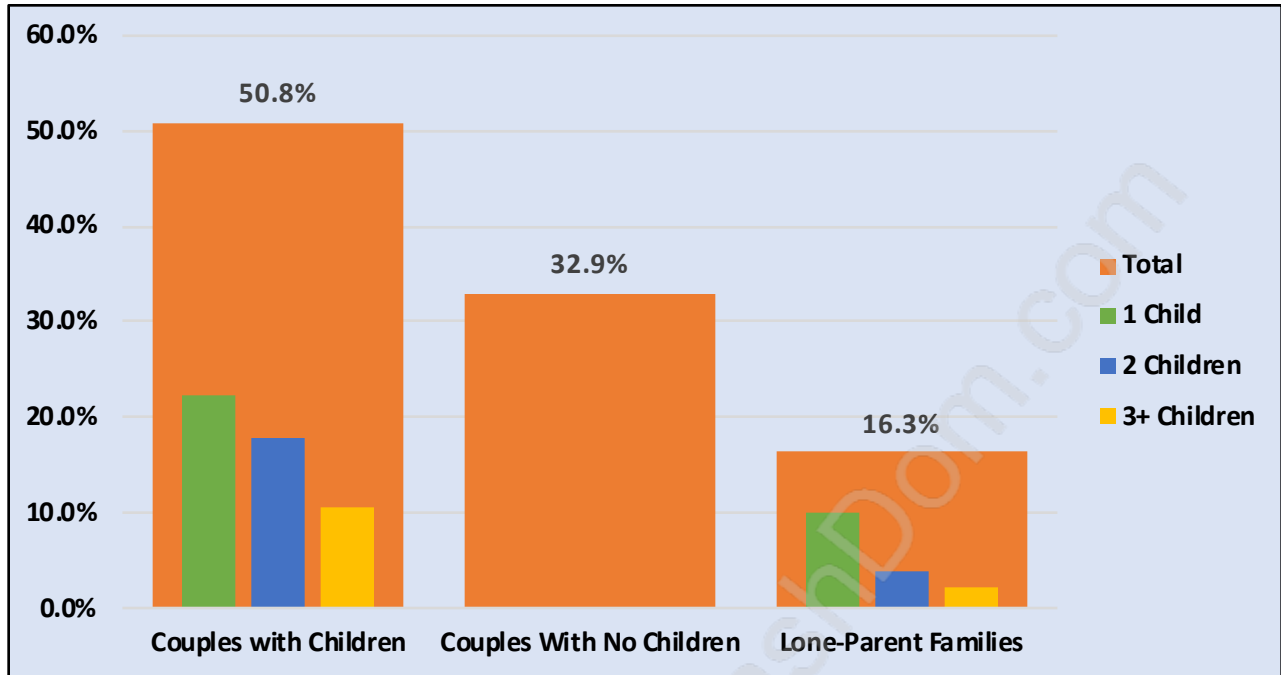

North Arm

Population Trends in North Arm

Population by Age in North Arm

Population Age 15+ by Income Status in North Arm

Total Population Age 15 - 150

Households by Income in North Arm

Total Number of Households - 61 / Average Household Income - \$98,122

Families in North Arm

Average Persons per Family - 3.1

Children at Home in North Arm

Total Number of Children at Home - 45

Family Structure in North Arm

Total Number of Families - 39 / Average Persons per Family - 3.1

Households by Household Size in North Arm

Total Number of Households - 61

Dwellings in North Arm

Population Age 15+ in North Arm

Labour Force by Occupation in North Arm

Labour Force Participation in North Arm