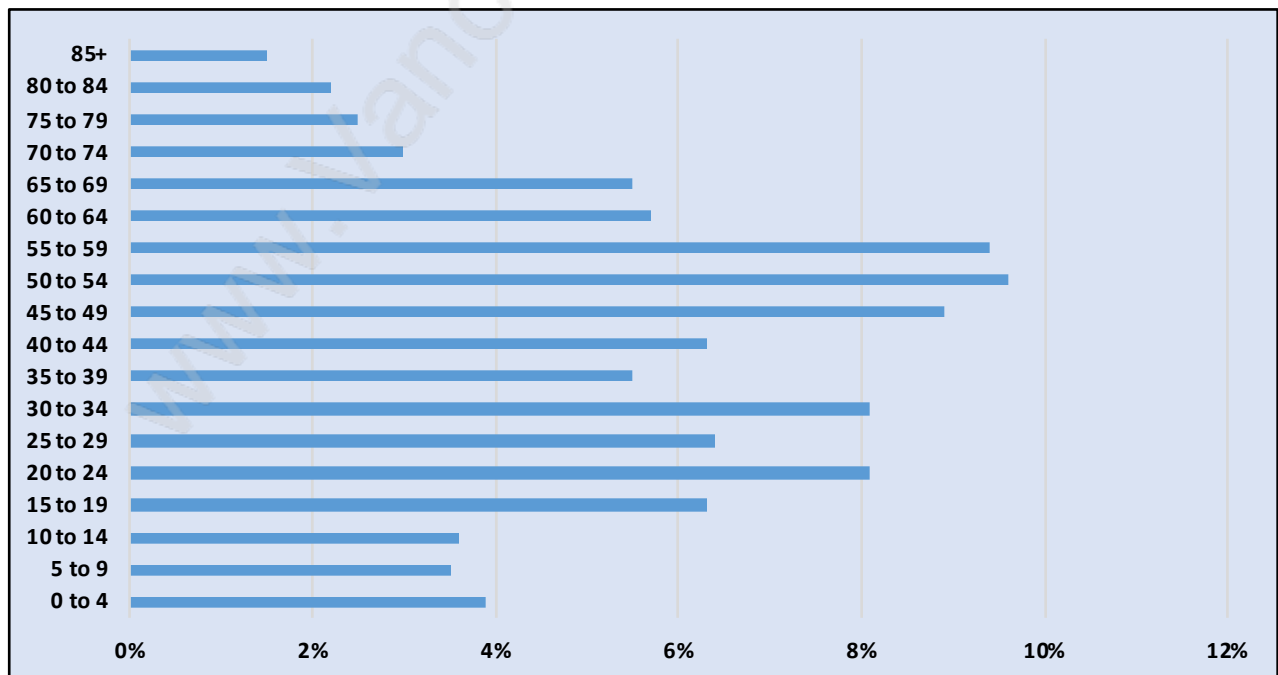

North Arm

Population Trends in North Arm

Population by Age in North Arm

Population Age 15+ by Income Status in North Arm

Total Population Age 15 - 150

Households by Income in North Arm

Total Number of Households - 61 / Average Household Income - \$98,122

Families in North Arm

Average Persons per Family - 3.1

Children at Home in North Arm

Total Number of Children at Home - 45

Family Structure in North Arm

Total Number of Families - 39 / Average Persons per Family - 3.1