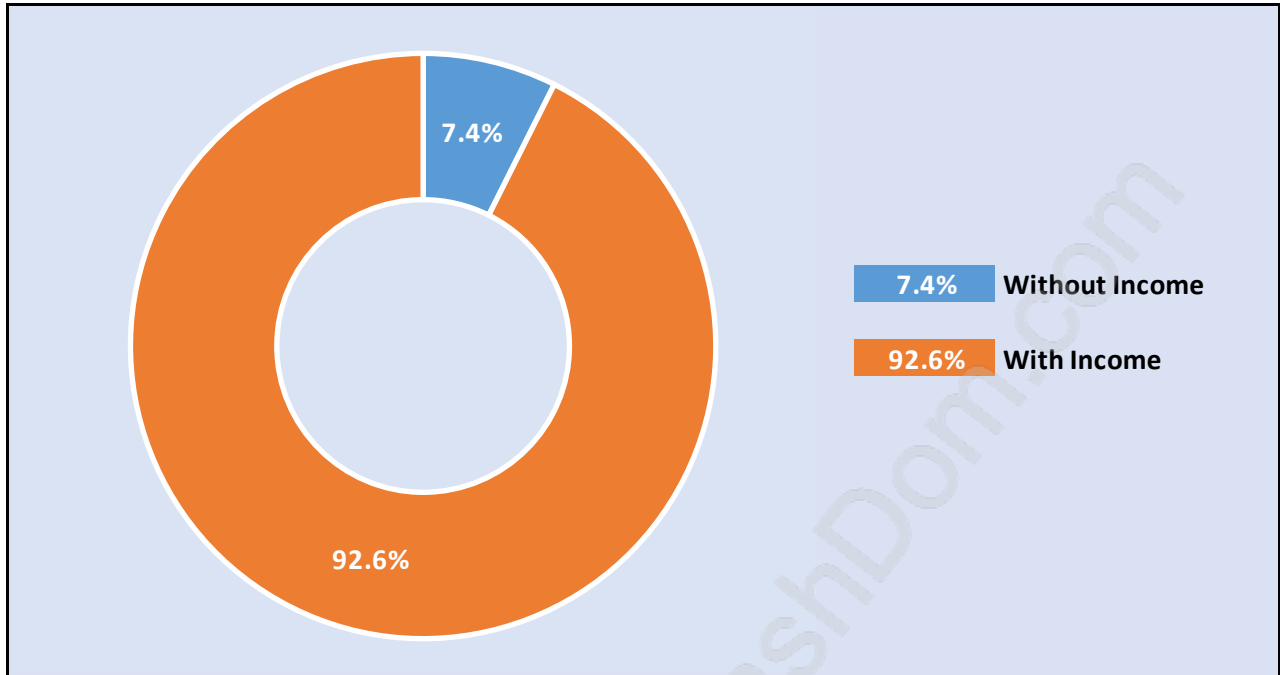

North Arm

Population Trends in North Arm

Population by Age in North Arm

Population Age 15+ by Income Status in North Arm

Total Population Age 15 - 150

Households by Income in North Arm

Total Number of Households - 61 / Average Household Income - \$98,122

Families in North Arm

Average Persons per Family - 3.1

Children at Home in North Arm

Total Number of Children at Home - 45

Family Structure in North Arm

Total Number of Families - 39 / Average Persons per Family - 3.1