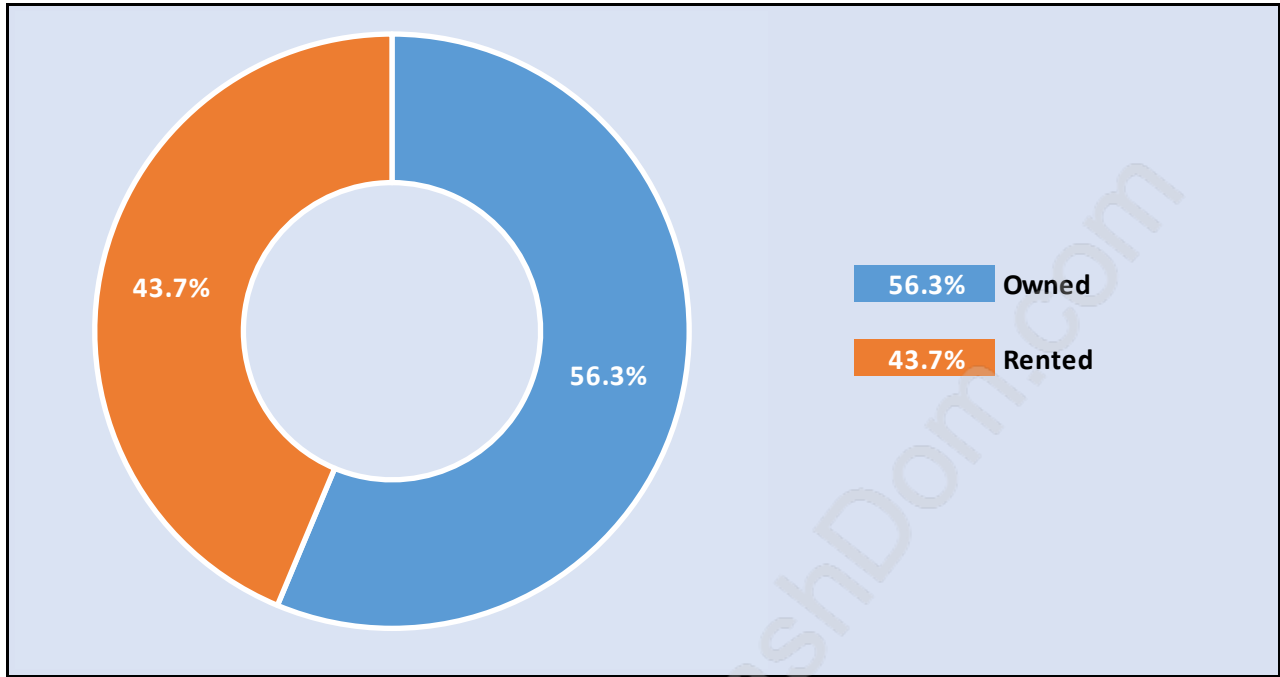

Dwellings in North Arm