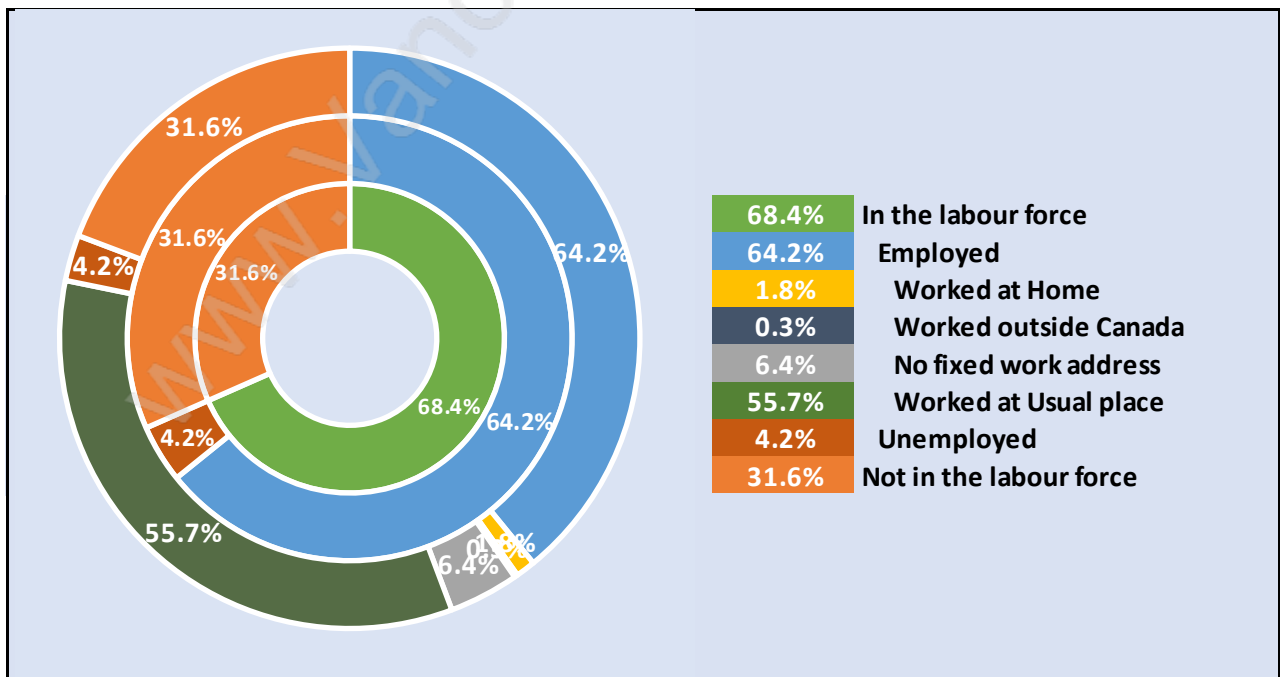

Households by Household Size in North Arm

Total Number of Households - 61

Dwellings in North Arm

Population Age 15+ in North Arm

Labour Force by Occupation in North Arm

Labour Force Participation in North Arm