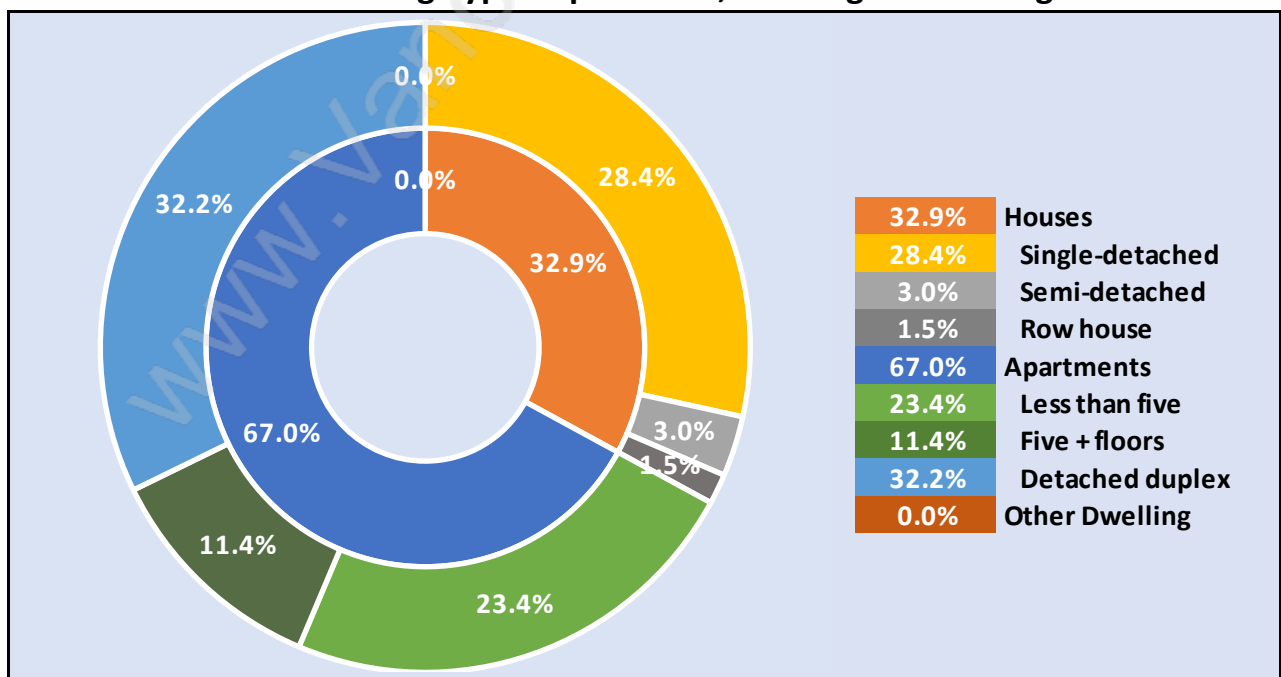

Occupied Dwellings by Structure Type in North Arm

Dominant Bulding Type - Apartment, building low and high rise