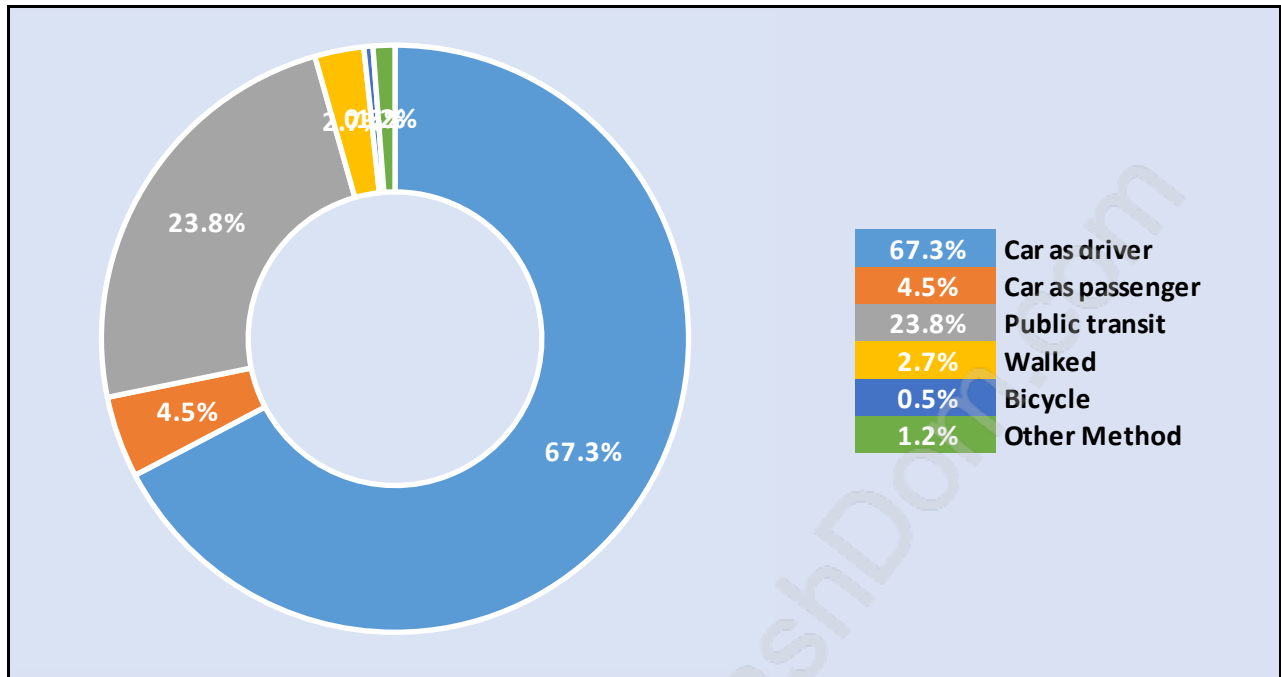

Travel To Work in (from) North Arm