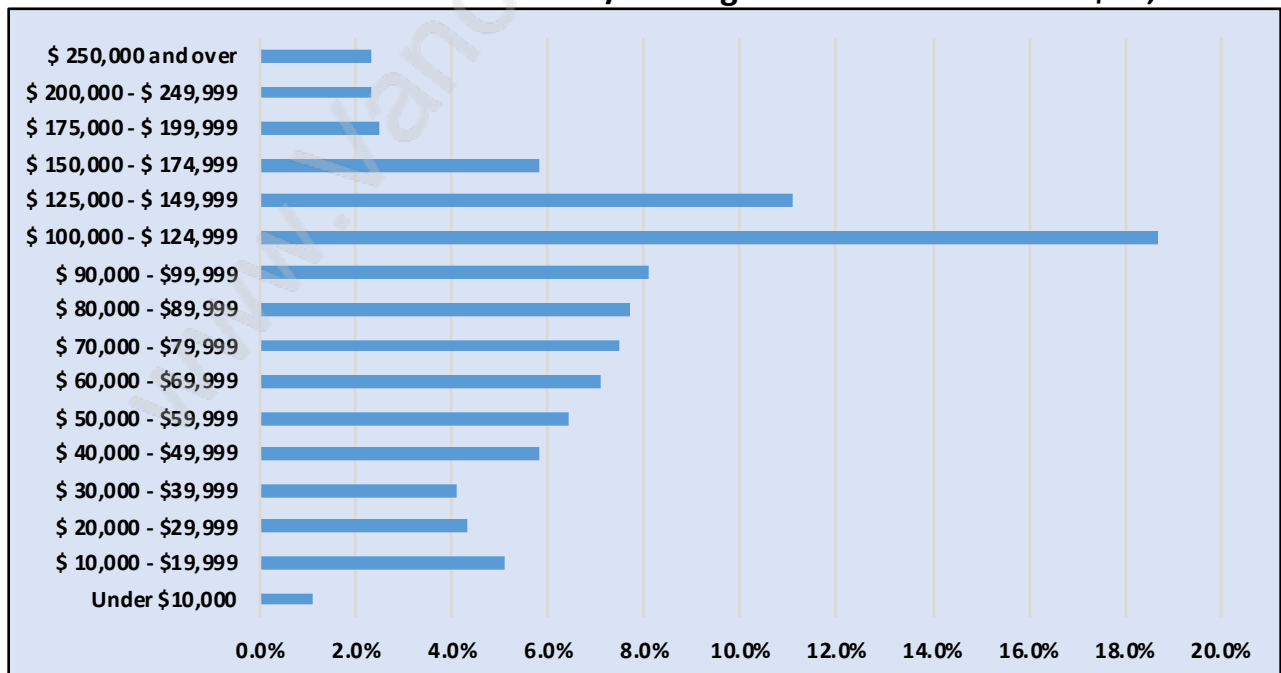

North Arm

Population Trends in North Arm

Population by Age in North Arm

Population Age 15+ by Income Status in North Arm

Total Population Age 15 - 150

Households by Income in North Arm

Total Number of Households - 61 / Average Household Income - \$98,122