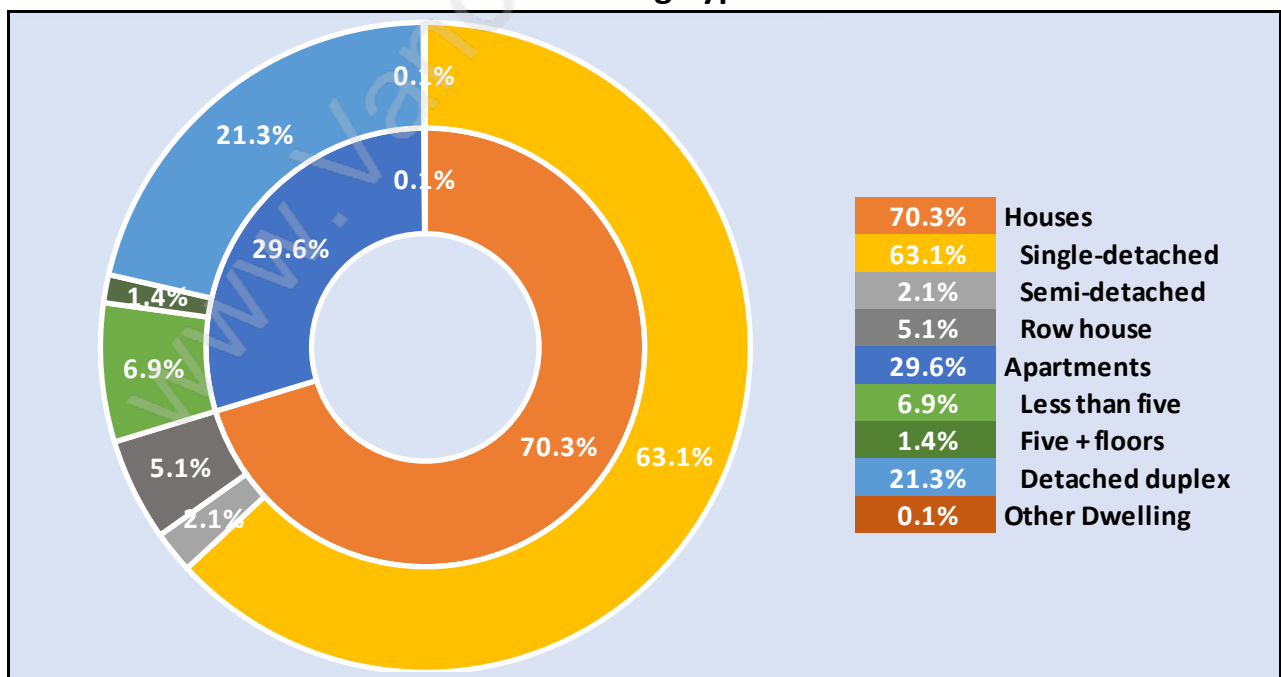

North Delta

Population Trends in North Delta

Population by Age in North Delta

Population Age 15+ by Income Status in North Delta

Total Population Age 15 - 48,207

Households by Income in North Delta

Total Number of Households - 18,095 / Average Household Income - \$114,396

Families in North Delta

Average Persons per Family - 3.4

Children at Home in North Delta

Total Number of Children at Home - 19,933

Family Structure in North Delta

Total Number of Families - 15,004 / Average Persons per Family - 3.4

Households by Household Size in North Delta

Total Number of Households - 18,095

Dwellings in North Delta

Population Age 15+ in North Delta

Labour Force by Occupation in North Delta

Labour Force Participation in North Delta

Travel To Work in (from) North Delta

Occupied Dwellings by Structure Type in North Delta

Dominant Bulding Type - Houses

Private Dwellings by Period of Construction in North Delta

Dominant Period of Construction - 1961-1980