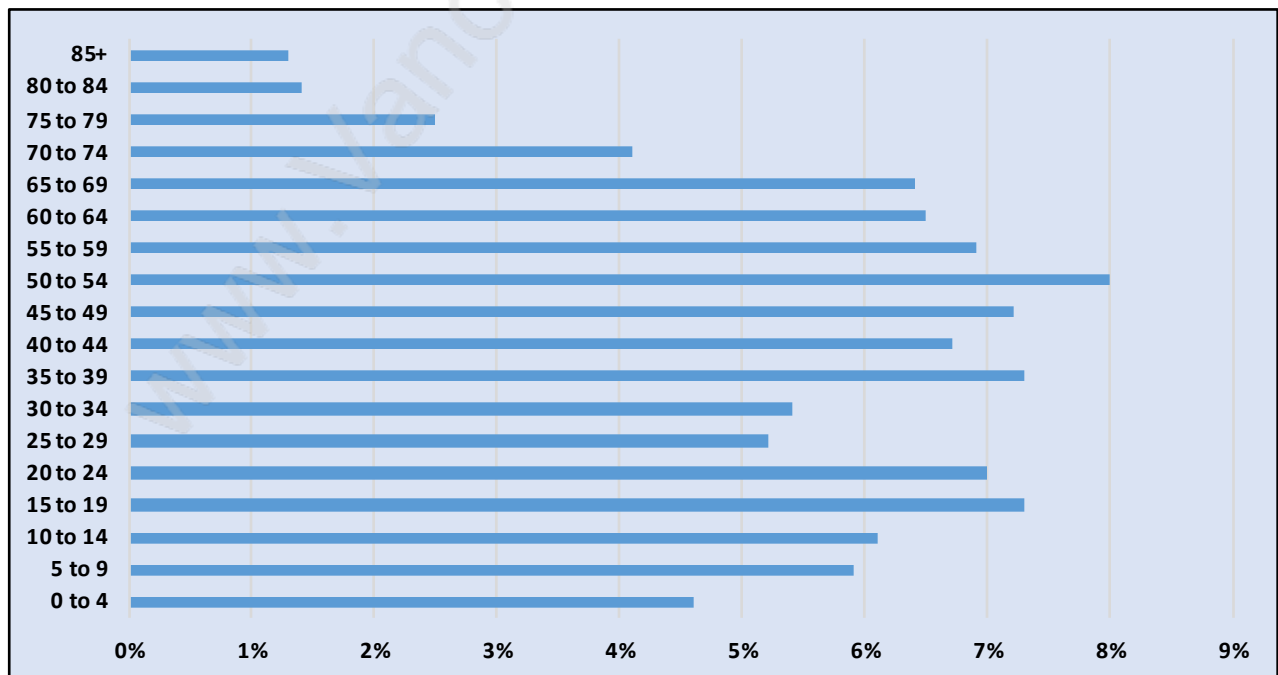

North Delta

Population Trends in North Delta

Population by Age in North Delta

Population Age 15+ by Income Status in North Delta

Total Population Age 15 - 48,207

Households by Income in North Delta

Total Number of Households - 18,095 / Average Household Income - \$114,396

Families in North Delta

Average Persons per Family - 3.4

Children at Home in North Delta

Total Number of Children at Home - 19,933

Family Structure in North Delta

Total Number of Families - 15,004 / Average Persons per Family - 3.4