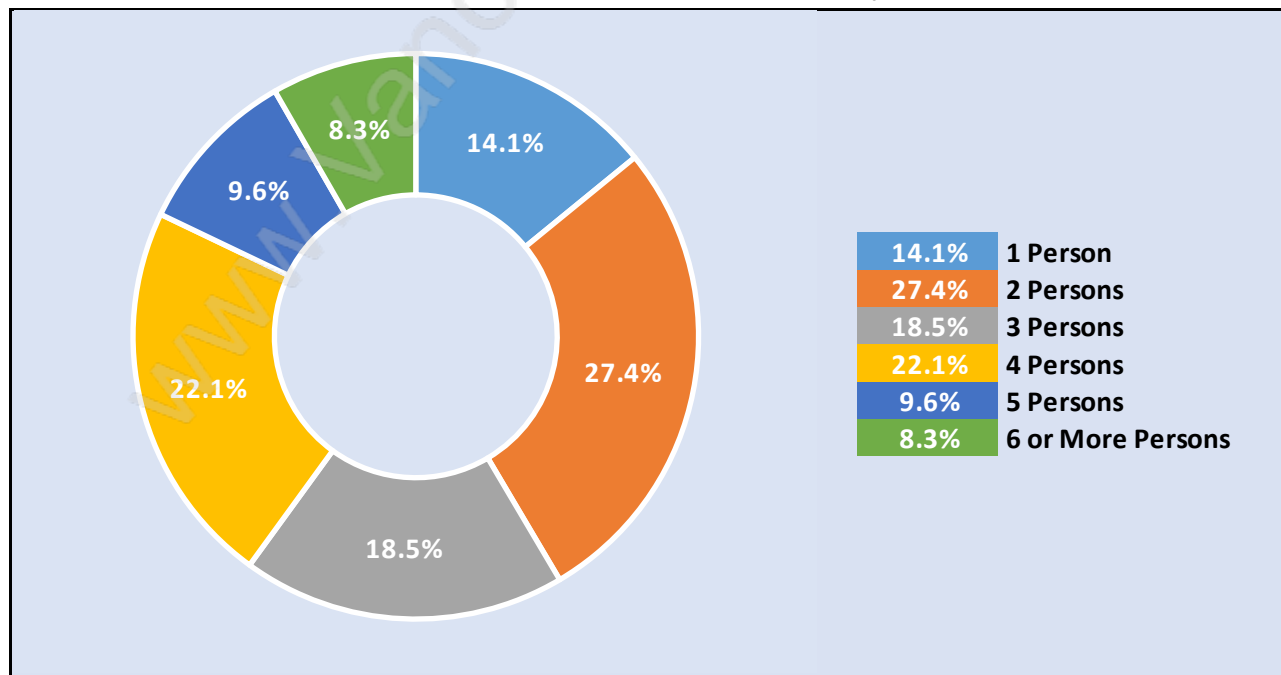

North Delta

Population Trends in North Delta

Population by Age in North Delta

Population Age 15+ by Income Status in North Delta

Total Population Age 15 - 48,207

Households by Income in North Delta

Total Number of Households - 18,095 / Average Household Income - \$114,396

Families in North Delta

Average Persons per Family - 3.4

Children at Home in North Delta

Total Number of Children at Home - 19,933

Family Structure in North Delta

Total Number of Families - 15,004 / Average Persons per Family - 3.4

Households by Household Size in North Delta

Total Number of Households - 18,095

Dwellings in North Delta

Population Age 15+ in North Delta

Labour Force by Occupation in North Delta

Labour Force Participation in North Delta