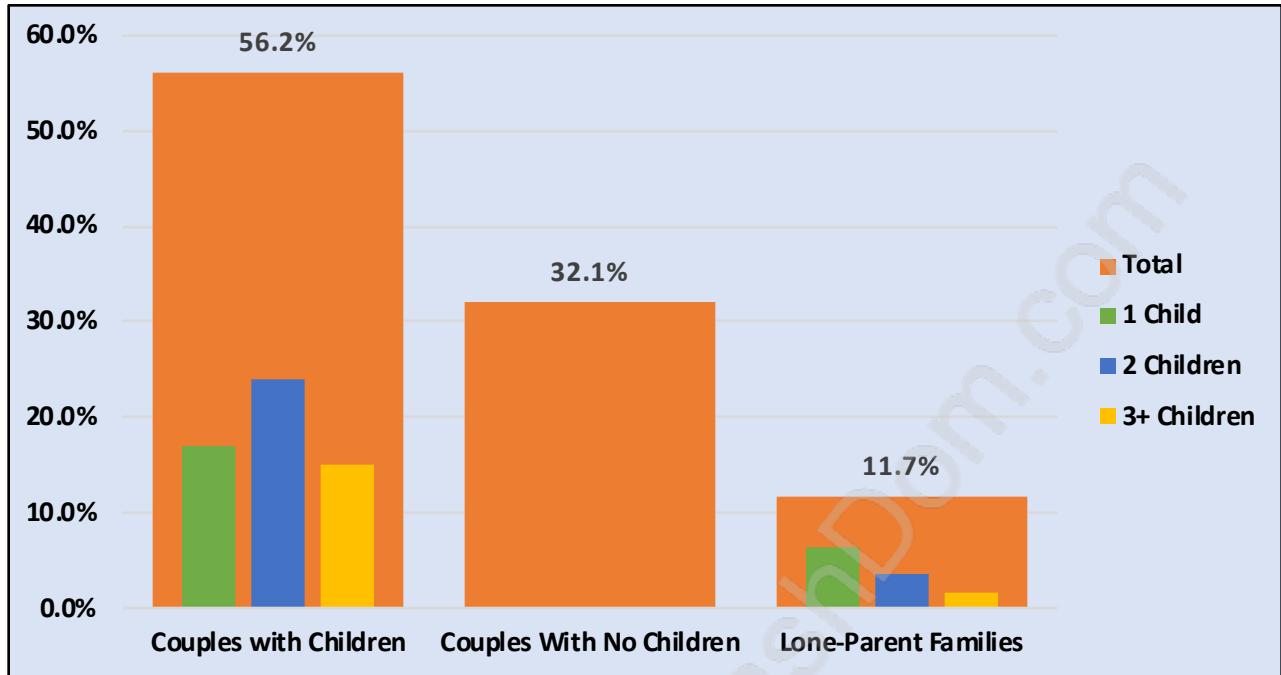

North Delta

Population Trends in North Delta

Population by Age in North Delta

Population Age 15+ by Income Status in North Delta

Total Population Age 15 - 48,207

Households by Income in North Delta

Total Number of Households - 18,095 / Average Household Income - \$114,396

Families in North Delta

Average Persons per Family - 3.4

Children at Home in North Delta

Total Number of Children at Home - 19,933

Family Structure in North Delta

Total Number of Families - 15,004 / Average Persons per Family - 3.4

Households by Household Size in North Delta

Total Number of Households - 18,095

Dwellings in North Delta

Population Age 15+ in North Delta

Labour Force by Occupation in North Delta

Labour Force Participation in North Delta