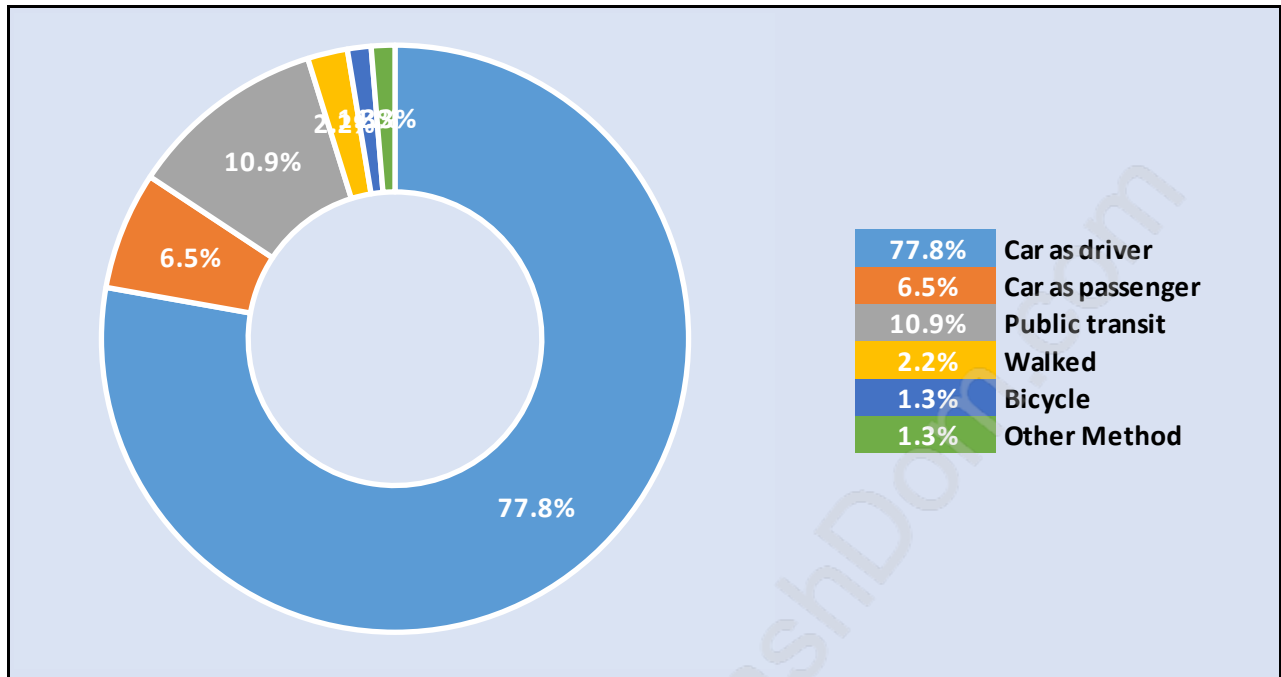

North Delta

Population Trends in North Delta

Population by Age in North Delta

Population Age 15+ by Income Status in North Delta

Total Population Age 15 - 48,207

Households by Income in North Delta

Total Number of Households - 18,095 / Average Household Income - \$114,396

Travel To Work in (from) North Delta

Occupied Dwellings by Structure Type in North Delta

Dominant Bulding Type - Houses

Private Dwellings by Period of Construction in North Delta

Dominant Period of Construction - 1961-1980