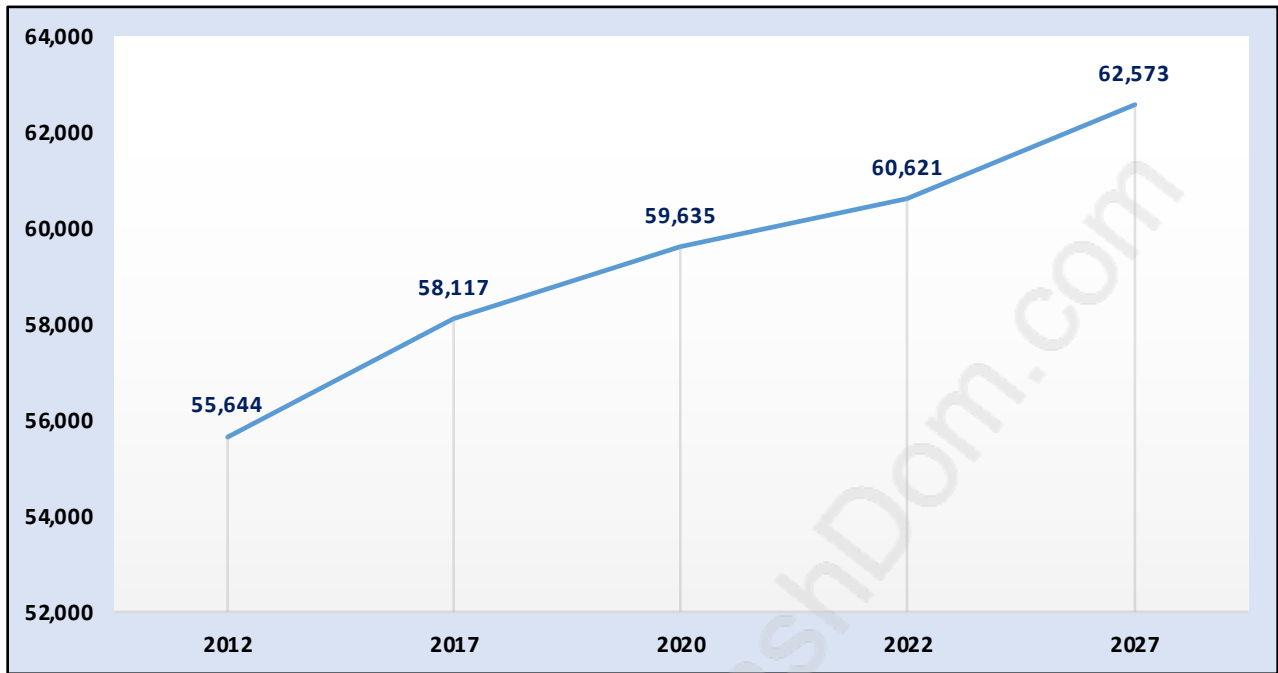

North Delta

Population Trends in North Delta

Population by Age in North Delta

Population Age 15+ by Income Status in North Delta

Total Population Age 15 - 48,207

Households by Income in North Delta

Total Number of Households - 18,095 / Average Household Income - \$114,396

Families in North Delta

Average Persons per Family - 3.4

Children at Home in North Delta

Total Number of Children at Home - 19,933

Family Structure in North Delta

Total Number of Families - 15,004 / Average Persons per Family - 3.4