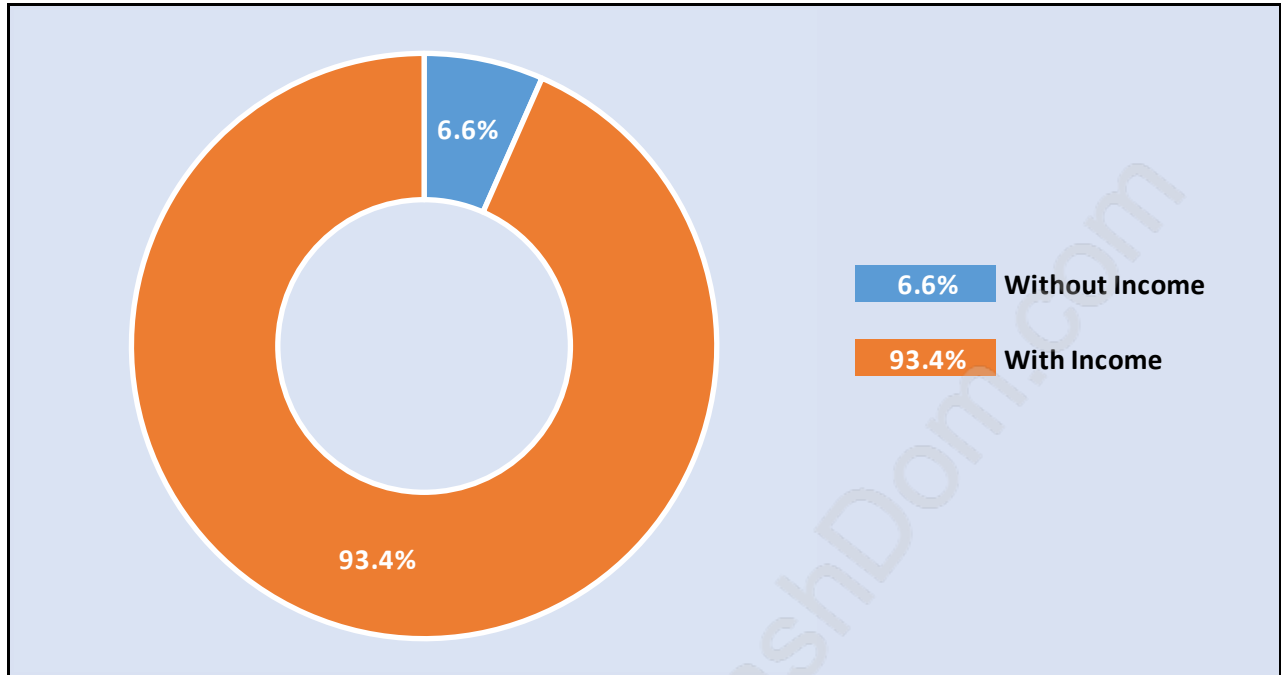

North Delta

Population Trends in North Delta

Population by Age in North Delta

Population Age 15+ by Income Status in North Delta

Total Population Age 15 - 48,207

Households by Income in North Delta

Total Number of Households - 18,095 / Average Household Income - \$114,396

Families in North Delta

Average Persons per Family - 3.4

Children at Home in North Delta

Total Number of Children at Home - 19,933

Family Structure in North Delta

Total Number of Families - 15,004 / Average Persons per Family - 3.4