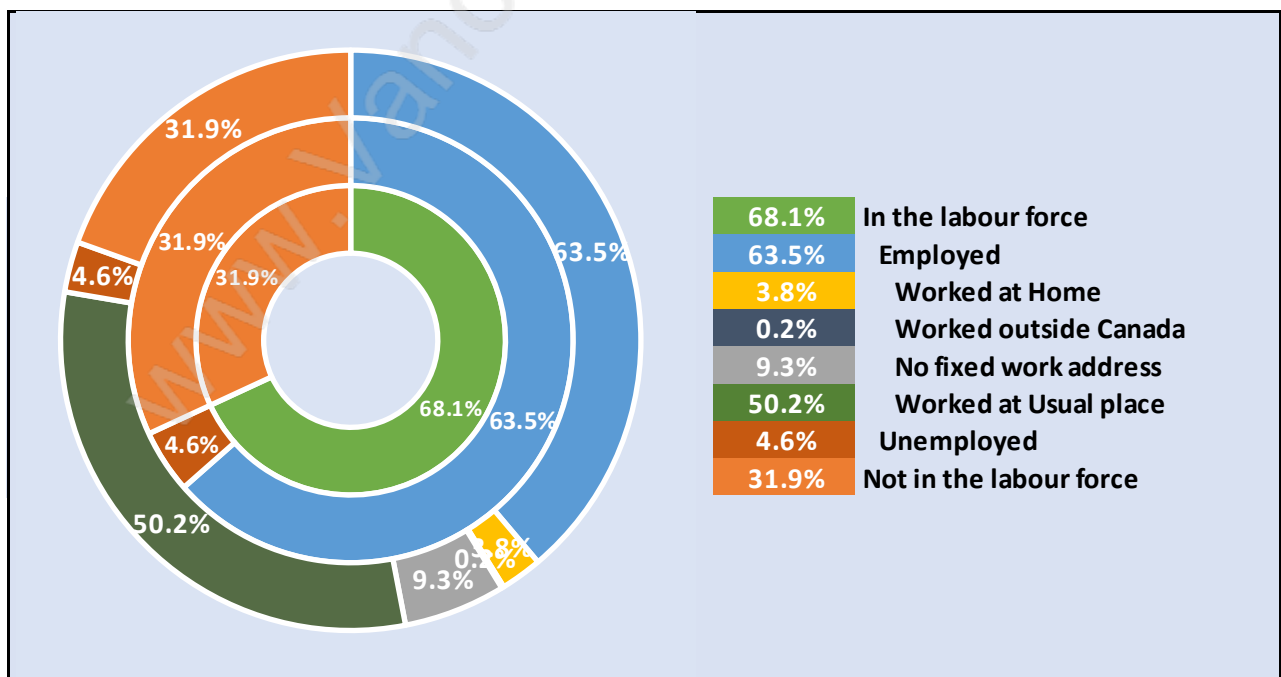

North Delta

Population Trends in North Delta

Population by Age in North Delta

Population Age 15+ by Income Status in North Delta

Total Population Age 15 - 48,207

Households by Income in North Delta

Total Number of Households - 18,095 / Average Household Income - \$114,396

Families in North Delta

Average Persons per Family - 3.4

Children at Home in North Delta

Total Number of Children at Home - 19,933

Family Structure in North Delta

Total Number of Families - 15,004 / Average Persons per Family - 3.4

Households by Household Size in North Delta

Total Number of Households - 18,095

Dwellings in North Delta

Population Age 15+ in North Delta

Labour Force by Occupation in North Delta

Labour Force Participation in North Delta

Travel To Work in (from) North Delta

Occupied Dwellings by Structure Type in North Delta

Dominant Bulding Type - Houses

Private Dwellings by Period of Construction in North Delta

Dominant Period of Construction - 1961-1980