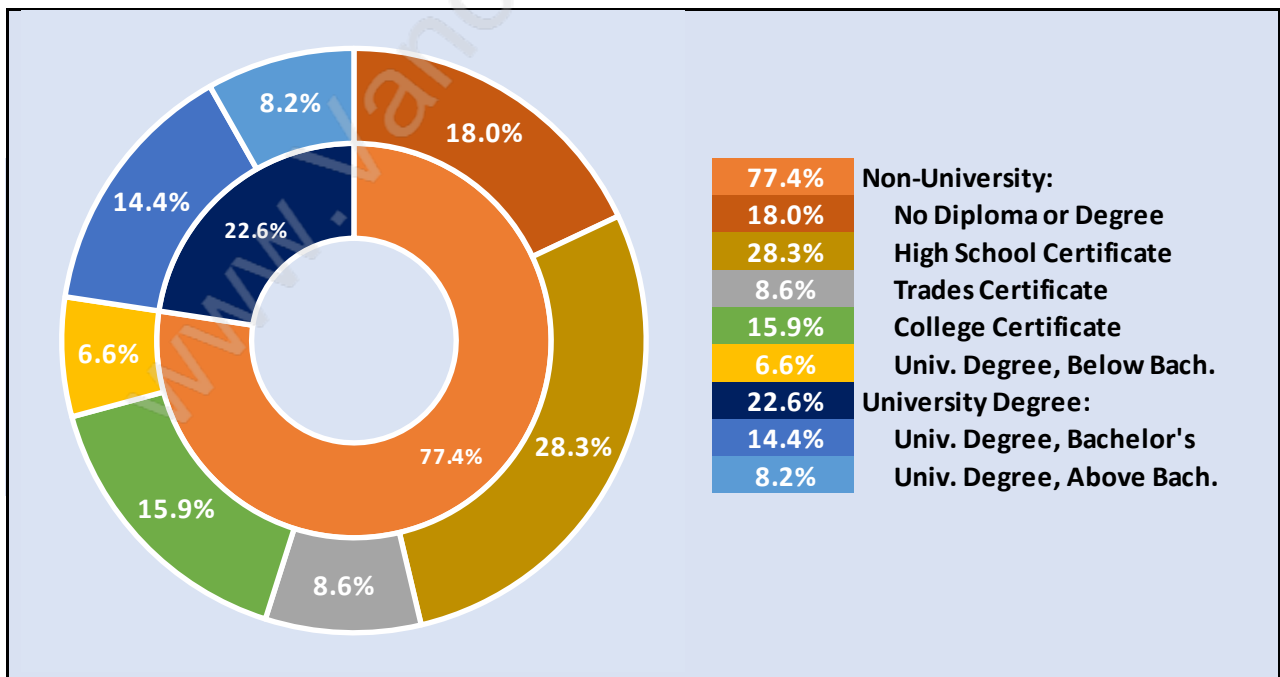

North Delta

Population Trends in North Delta

Population by Age in North Delta

Population Age 15+ by Income Status in North Delta

Total Population Age 15 - 48,207

Households by Income in North Delta

Total Number of Households - 18,095 / Average Household Income - \$114,396

Families in North Delta

Average Persons per Family - 3.4

Children at Home in North Delta

Total Number of Children at Home - 19,933

Family Structure in North Delta

Total Number of Families - 15,004 / Average Persons per Family - 3.4

Households by Household Size in North Delta

Total Number of Households - 18,095

Dwellings in North Delta

Population Age 15+ in North Delta

Labour Force by Occupation in North Delta

Labour Force Participation in North Delta