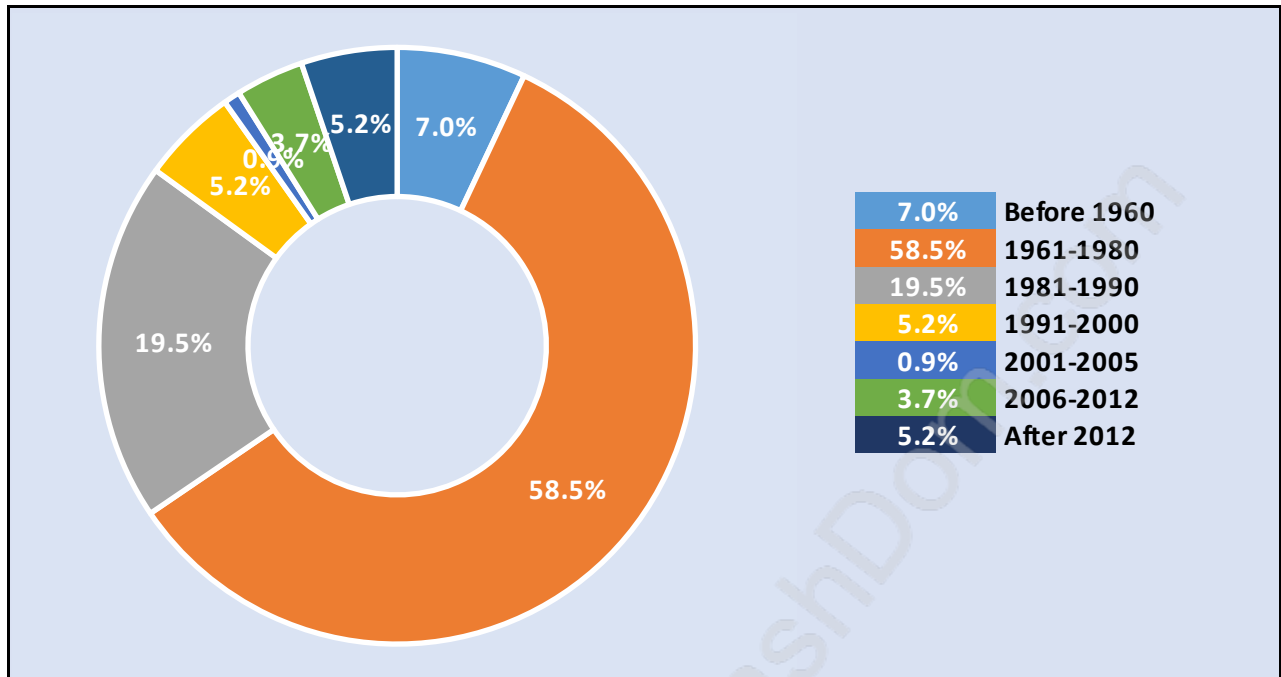

North Delta

Population Trends in North Delta

Population by Age in North Delta

Population Age 15+ by Income Status in North Delta

Total Population Age 15 - 48,207

Households by Income in North Delta

Total Number of Households - 18,095 / Average Household Income - \$114,396

Families in North Delta

Average Persons per Family - 3.4

Children at Home in North Delta

Total Number of Children at Home - 19,933

Family Structure in North Delta

Total Number of Families - 15,004 / Average Persons per Family - 3.4

Travel To Work in (from) North Delta

Occupied Dwellings by Structure Type in North Delta

Dominant Bulding Type - Houses

Private Dwellings by Period of Construction in North Delta

Dominant Period of Construction - 1961-1980