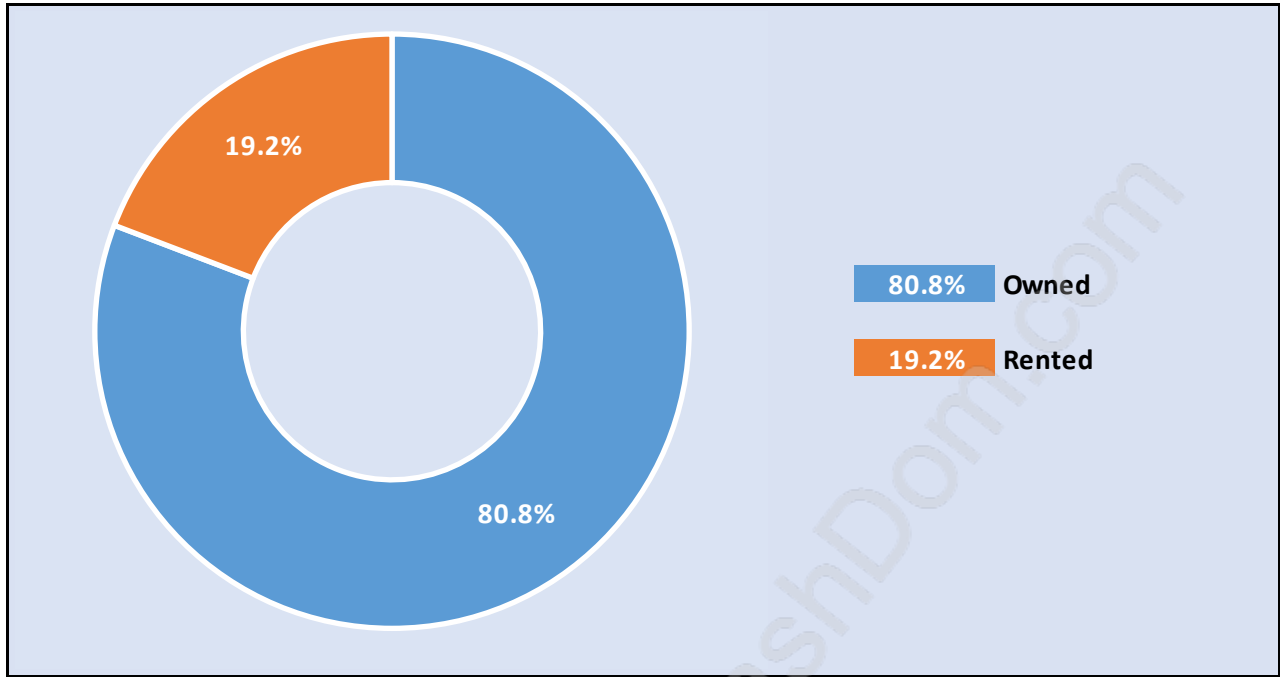

Dwellings in North Delta