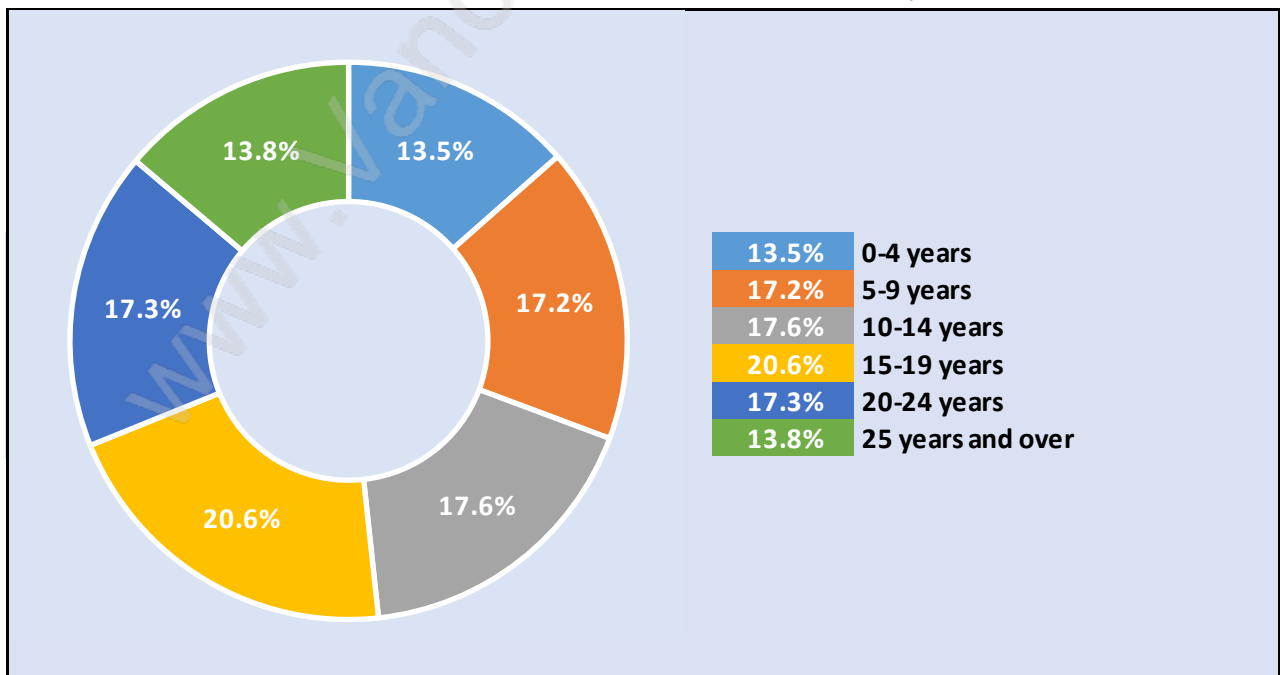

North Delta

Population Trends in North Delta

Population by Age in North Delta

Population Age 15+ by Income Status in North Delta

Total Population Age 15 - 48,207

Households by Income in North Delta

Total Number of Households - 18,095 / Average Household Income - \$114,396

Families in North Delta

Average Persons per Family - 3.4

Children at Home in North Delta

Total Number of Children at Home - 19,933

Family Structure in North Delta

Total Number of Families - 15,004 / Average Persons per Family - 3.4