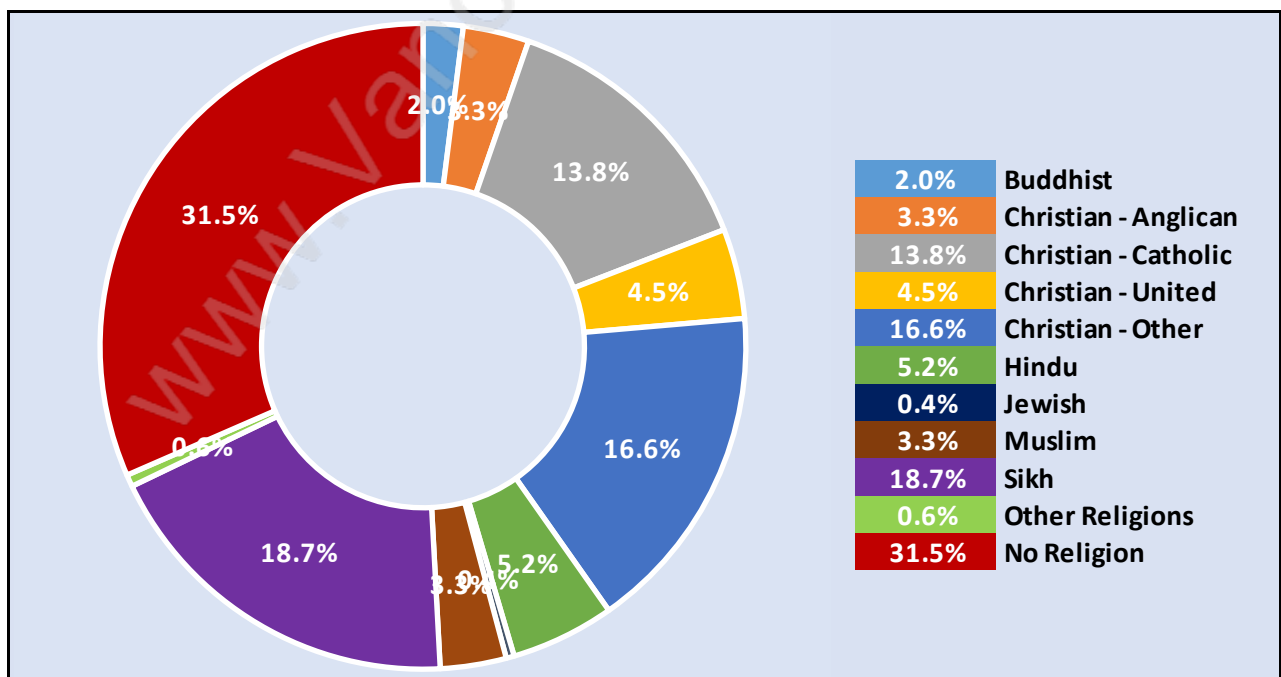

Population by Religion in North Delta