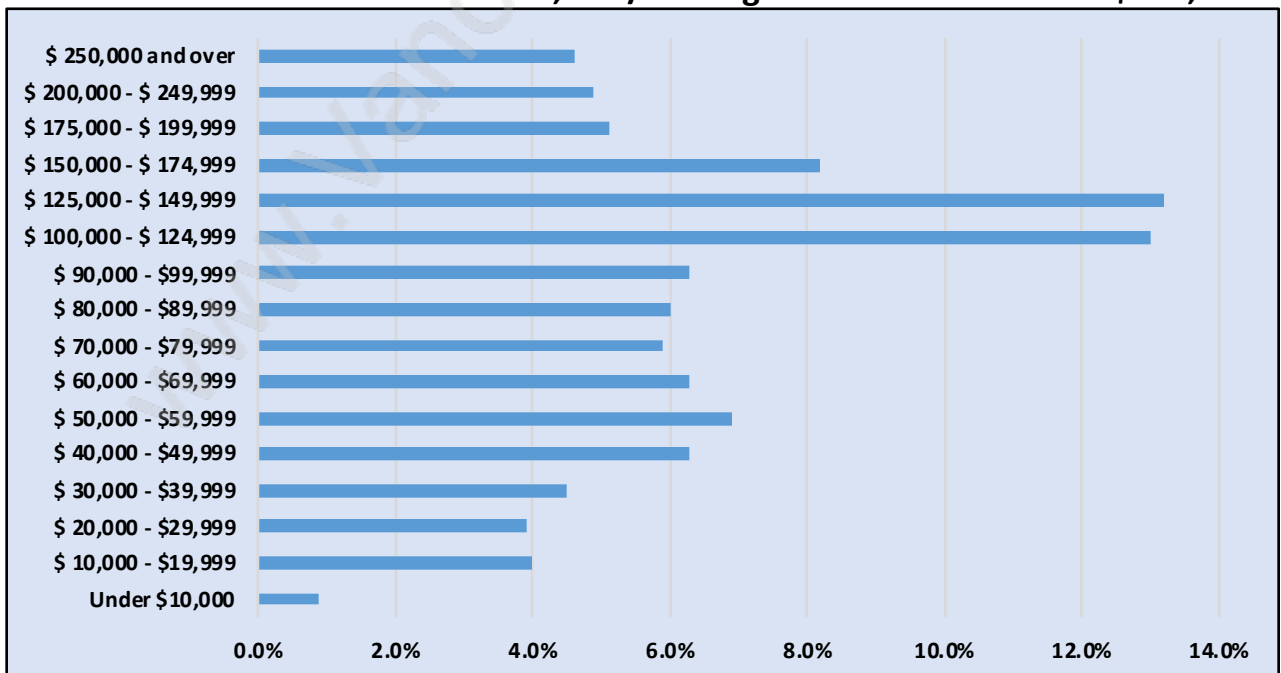

North Delta

Population Trends in North Delta

Population by Age in North Delta

Population Age 15+ by Income Status in North Delta

Total Population Age 15 - 48,207

Households by Income in North Delta

Total Number of Households - 18,095 / Average Household Income - \$114,396

Families in North Delta

Average Persons per Family - 3.4

Children at Home in North Delta

Total Number of Children at Home - 19,933

Family Structure in North Delta

Total Number of Families - 15,004 / Average Persons per Family - 3.4