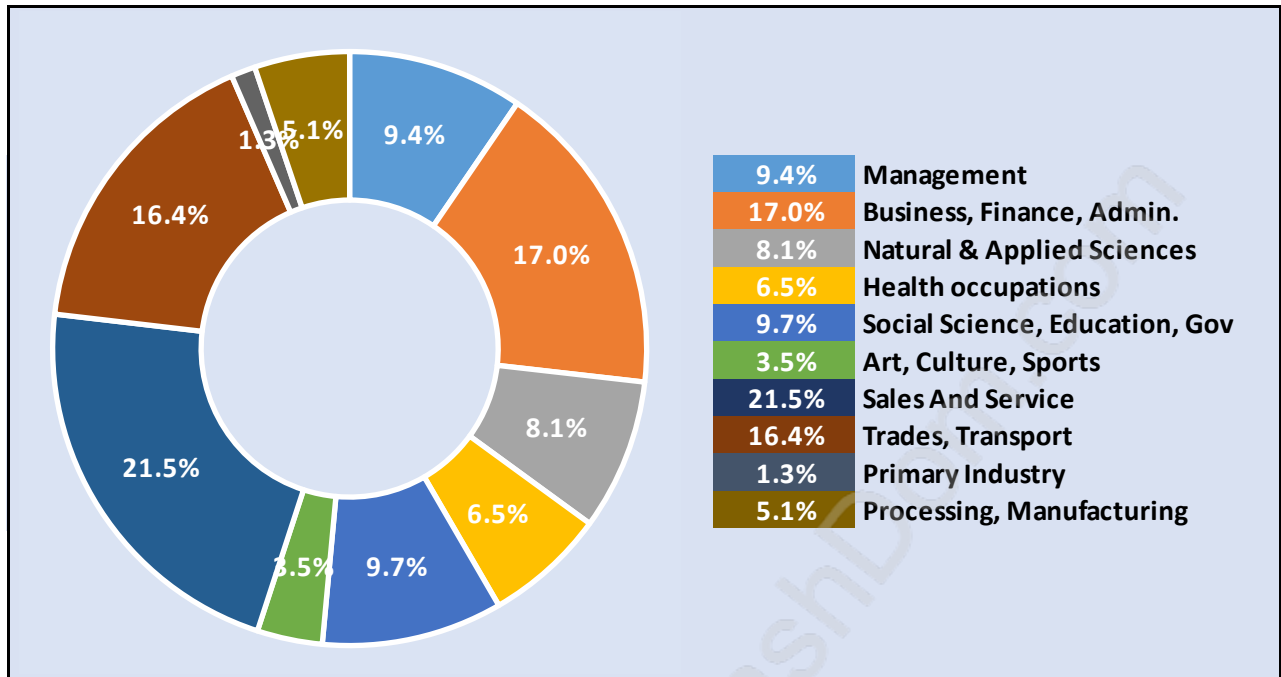

Labour Force by Occupation in North Delta