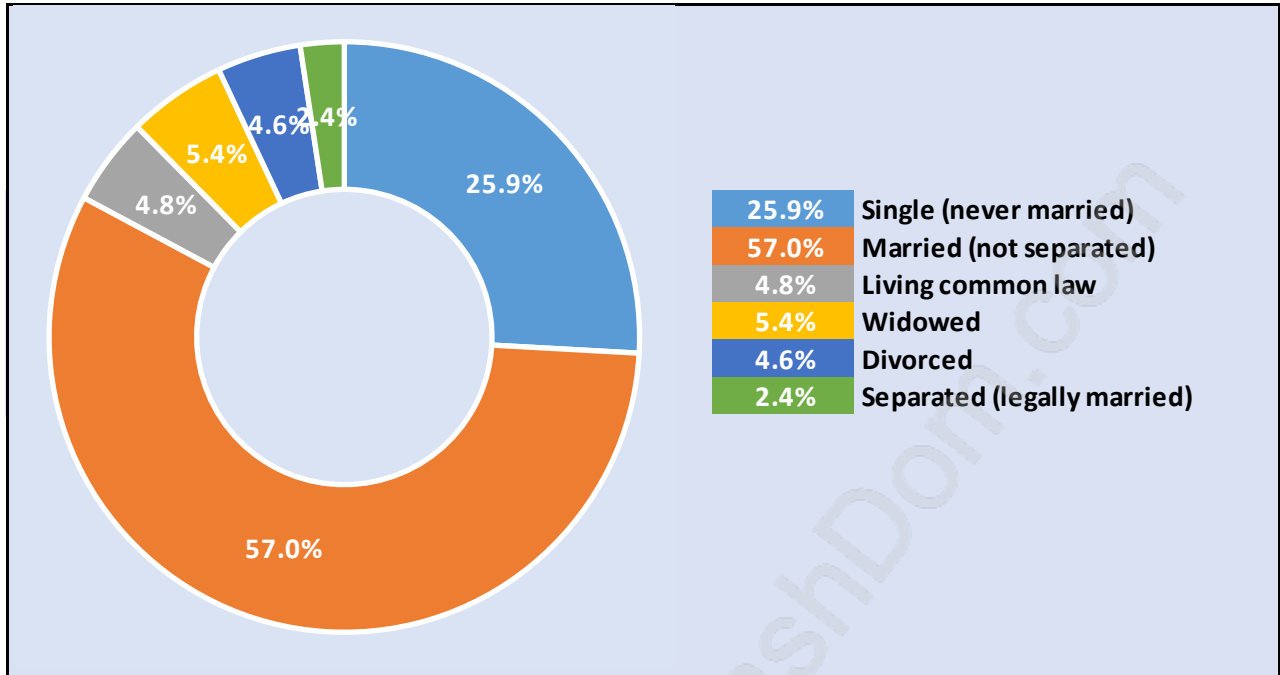

North Delta

Population Trends in North Delta

Population by Age in North Delta

Population Age 15+ by Income Status in North Delta

Total Population Age 15 - 48,207

Households by Income in North Delta

Total Number of Households - 18,095 / Average Household Income - \$114,396

Families in North Delta

Average Persons per Family - 3.4

Children at Home in North Delta

Total Number of Children at Home - 19,933

Family Structure in North Delta

Total Number of Families - 15,004 / Average Persons per Family - 3.4

Households by Household Size in North Delta

Total Number of Households - 18,095

Dwellings in North Delta

Population Age 15+ in North Delta

Labour Force by Occupation in North Delta

Labour Force Participation in North Delta