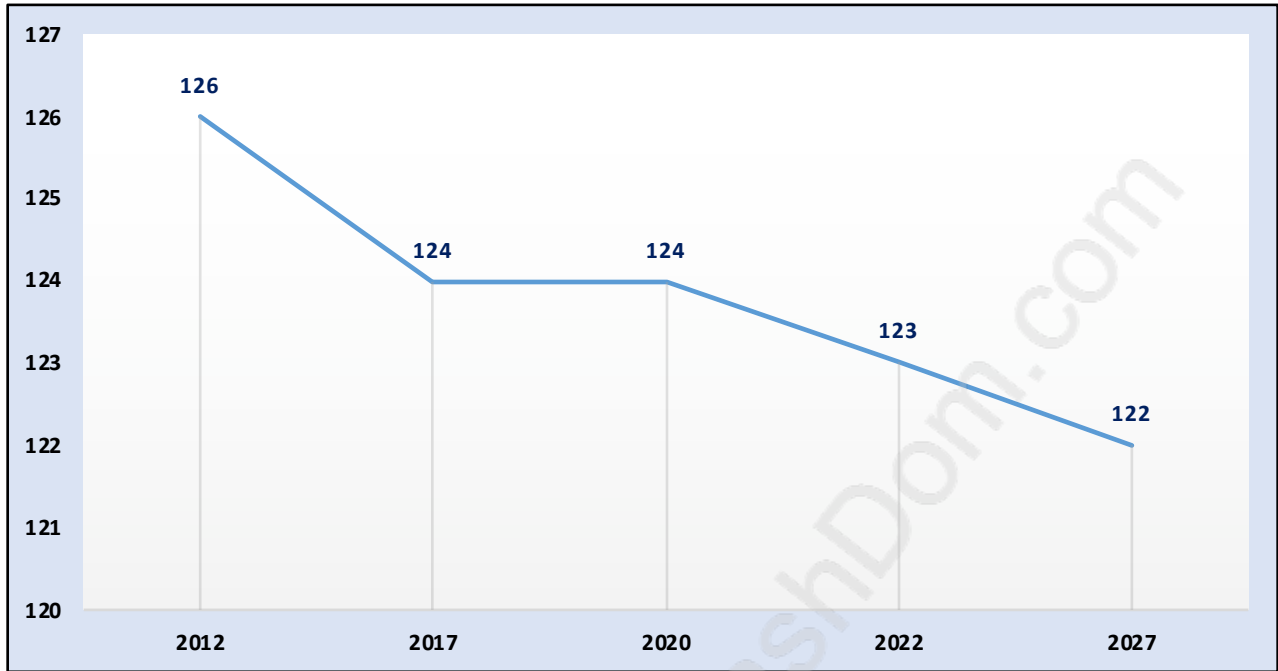

North Maple Ridge

Population Trends in North Maple Ridge

Population by Age in North Maple Ridge

Population Age 15+ by Income Status in North Maple Ridge

Total Population Age 15 - 117

Households by Income in North Maple Ridge