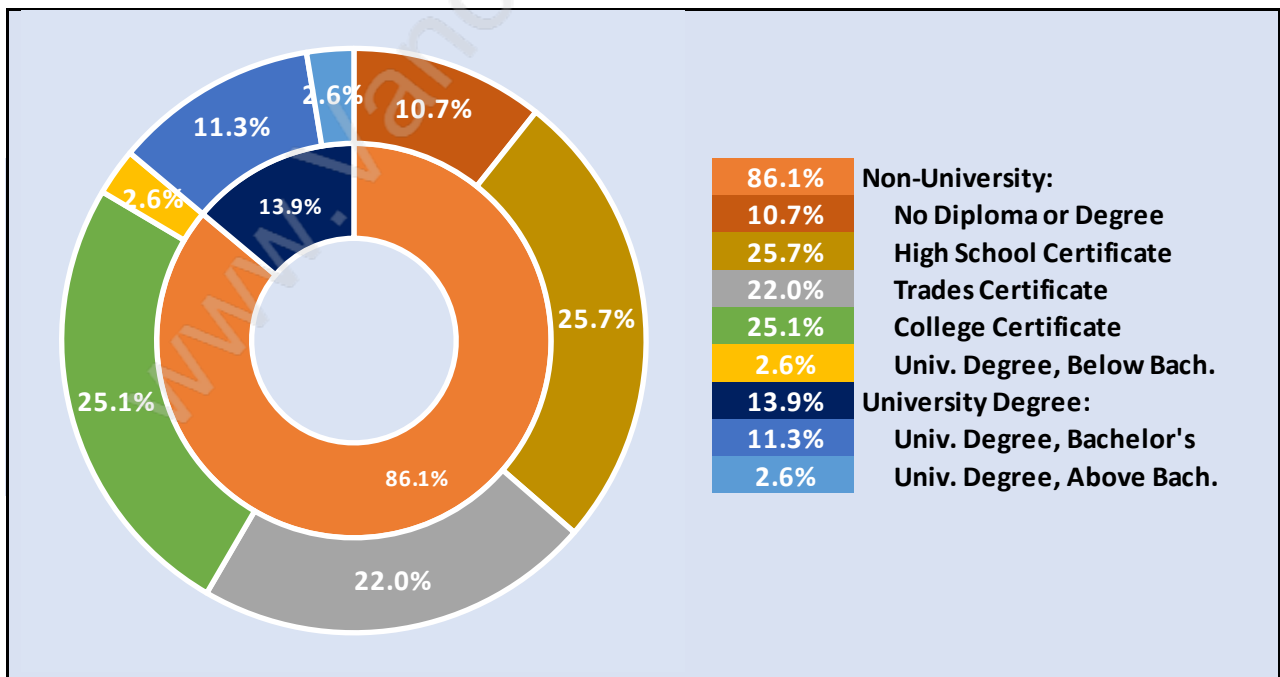

Population Age 15+ in North Maple Ridge

Labour Force by Occupation in North Maple Ridge

Labour Force Participation in North Maple Ridge

Travel To Work in (from) North Maple Ridge

Occupied Dwellings by Structure Type in North Maple Ridge