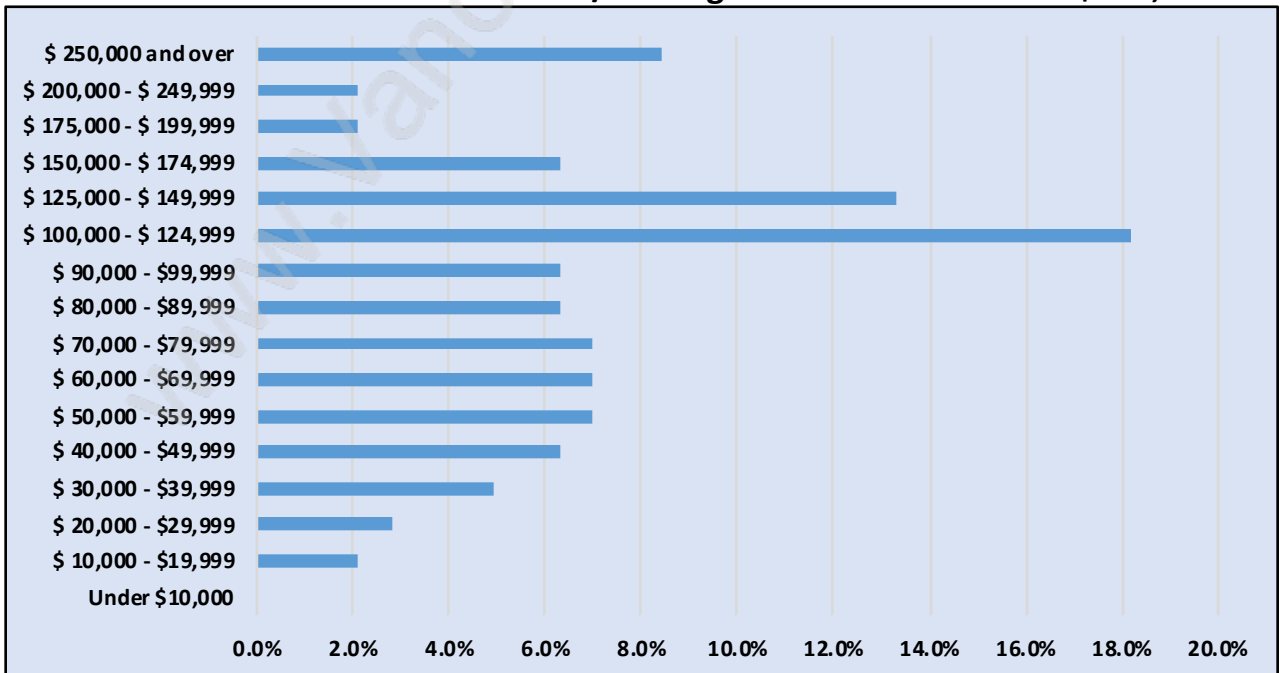

North Maple Ridge

Population Trends in North Maple Ridge

Population by Age in North Maple Ridge

Population Age 15+ by Income Status in North Maple Ridge

Total Population Age 15 - 117

Households by Income in North Maple Ridge

Total Number of Households - 48 / Average Household Income - \$125,754

Families in North Maple Ridge

Average Persons per Family - 3.2

Children at Home in North Maple Ridge

Total Number of Children at Home - 38