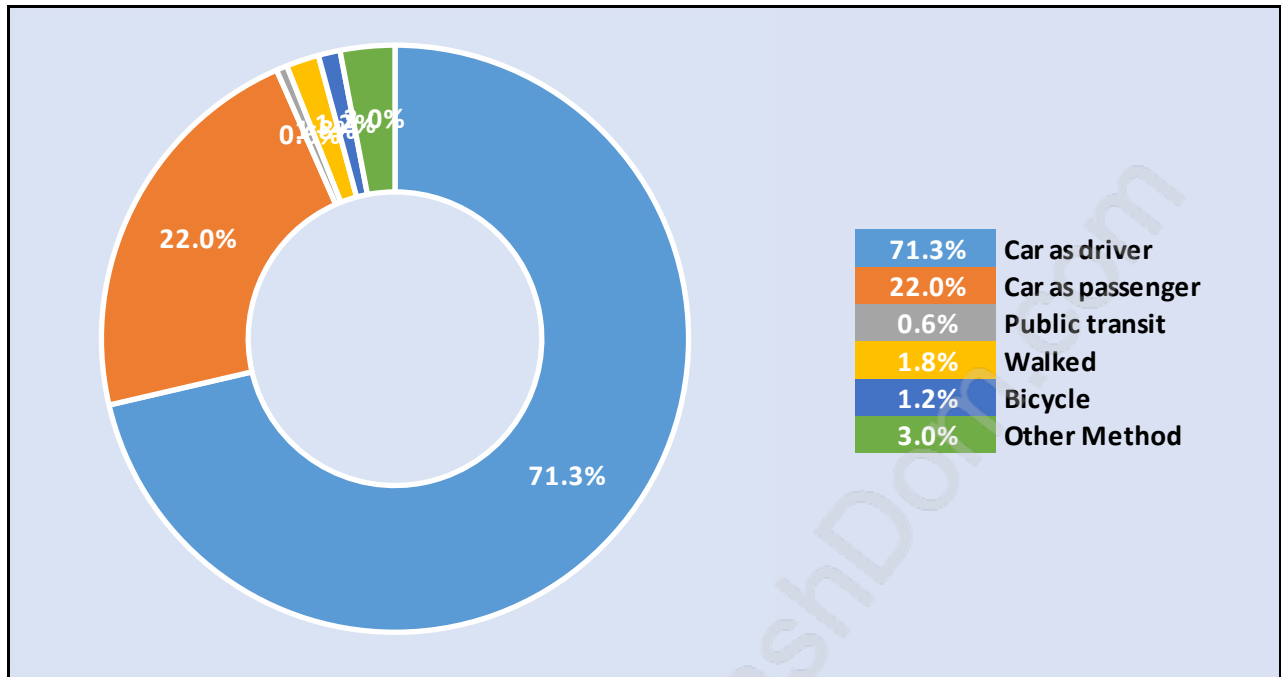

Population Age 15+ in North Maple Ridge

Labour Force by Occupation in North Maple Ridge

Labour Force Participation in North Maple Ridge

Travel To Work in (from) North Maple Ridge

Occupied Dwellings by Structure Type in North Maple Ridge