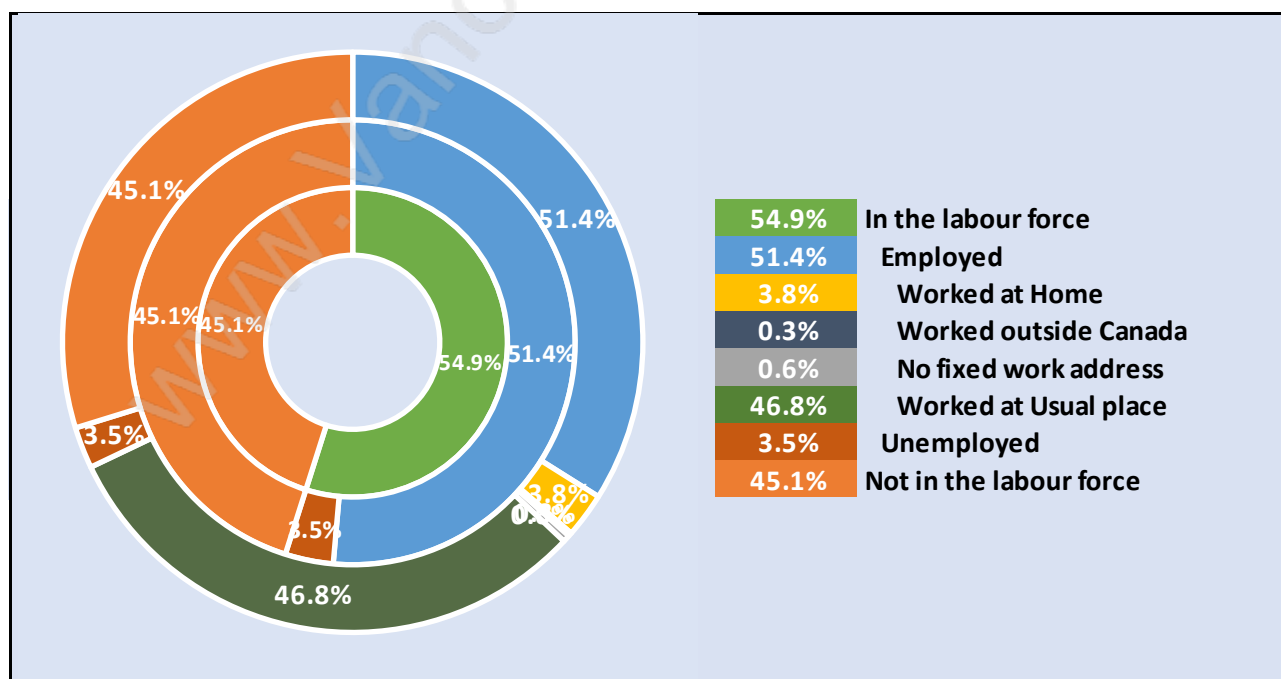

Population Age 15+ in North Maple Ridge

Labour Force by Occupation in North Maple Ridge

Labour Force Participation in North Maple Ridge

Travel To Work in (from) North Maple Ridge

Occupied Dwellings by Structure Type in North Maple Ridge