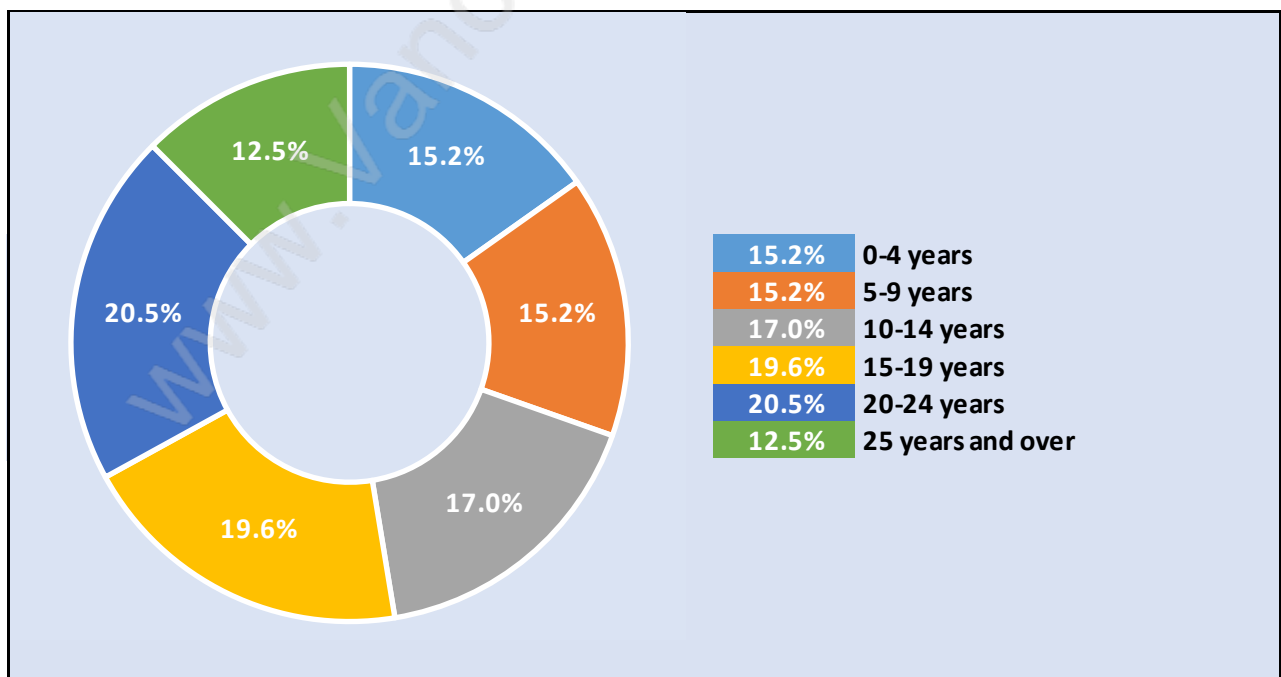

North Maple Ridge

Population Trends in North Maple Ridge

Population by Age in North Maple Ridge

Population Age 15+ by Income Status in North Maple Ridge

Total Population Age 15 - 117

Households by Income in North Maple Ridge

Total Number of Households - 48 / Average Household Income - \$125,754

Families in North Maple Ridge

Average Persons per Family - 3.2

Children at Home in North Maple Ridge

Total Number of Children at Home - 38