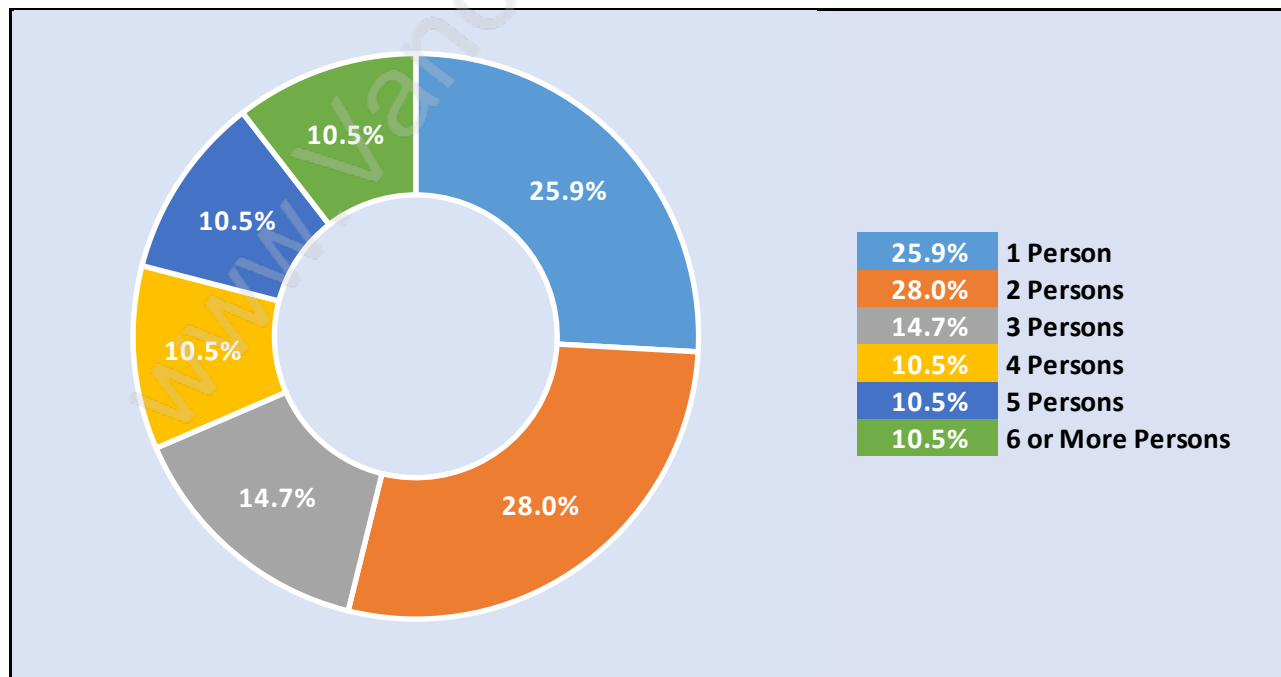

Households by Household Size in North Maple Ridge

Total Number of Households - 48