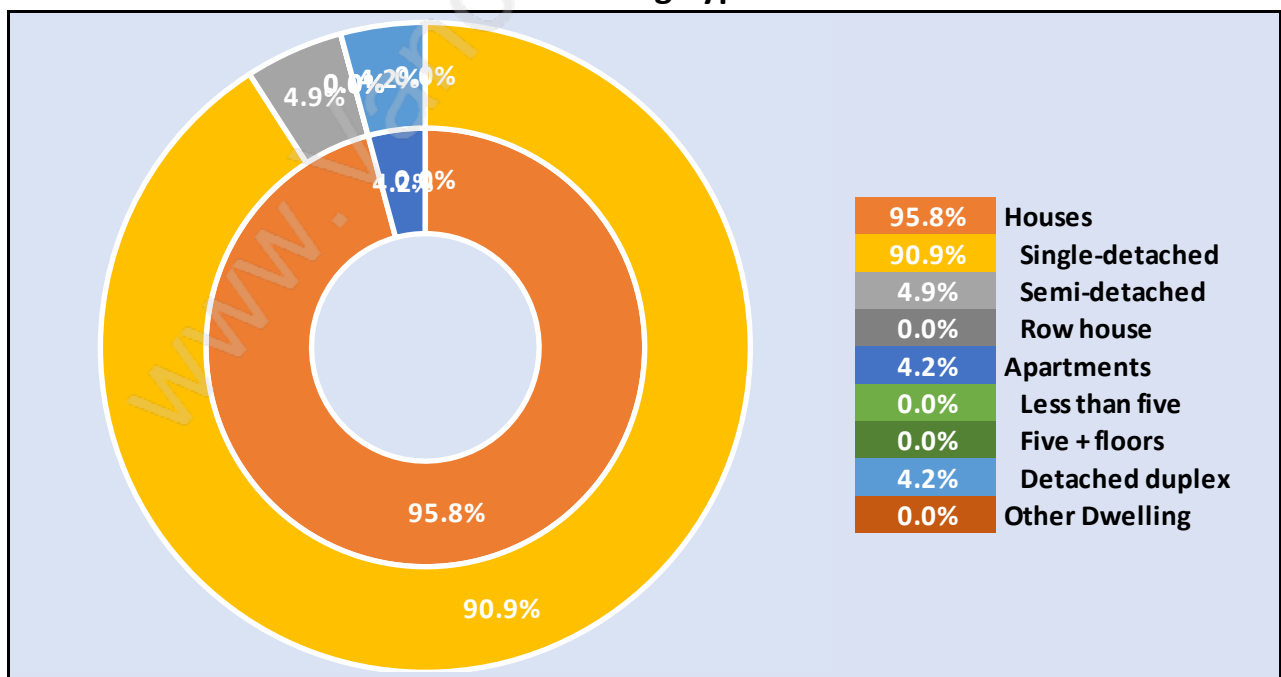

Population Age 15+ in North Maple Ridge

Labour Force by Occupation in North Maple Ridge

Labour Force Participation in North Maple Ridge

Travel To Work in (from) North Maple Ridge

Occupied Dwellings by Structure Type in North Maple Ridge

Dominant Bulding Type - Houses

Private Dwellings by Period of Construction in North Maple Ridge

Dominant Period of Construction - 1961-1980

Population by Religion in North Maple Ridge

Population by Home Languages in North Maple Ridge