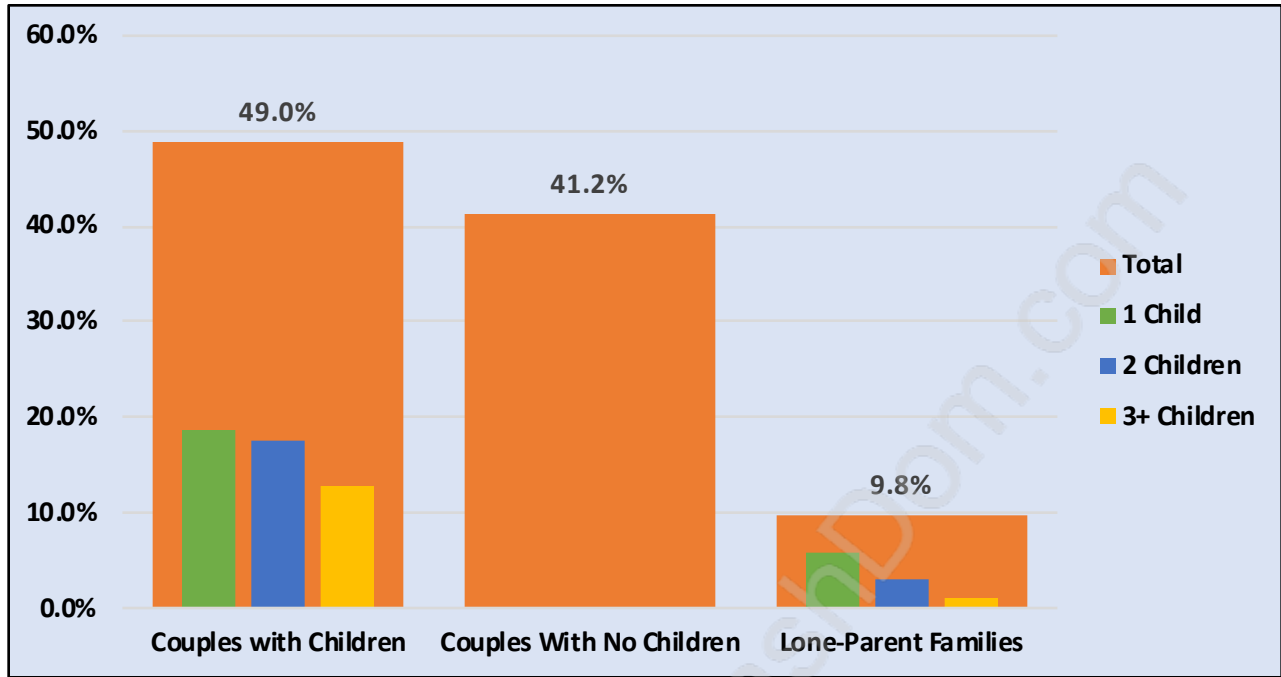

Family Structure in North Maple Ridge

Total Number of Families - 34 / Average Persons per Family - 3.2