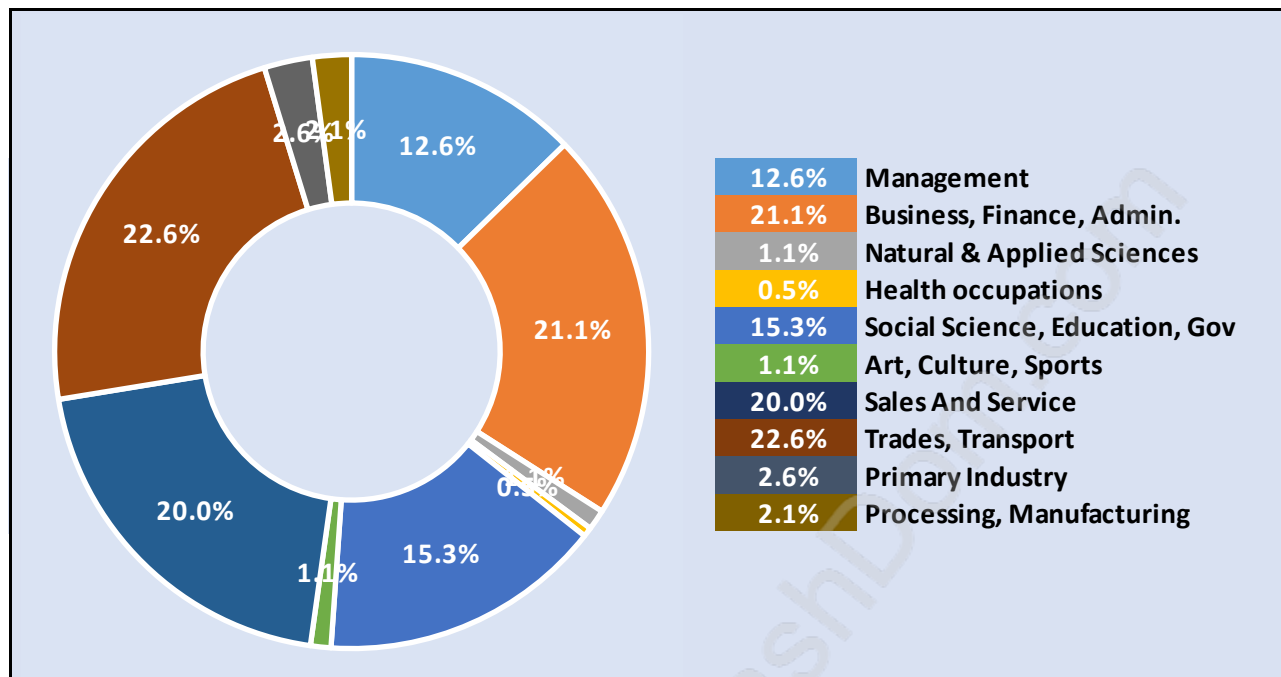

Population Age 15+ in North Maple Ridge

Labour Force by Occupation in North Maple Ridge

Labour Force Participation in North Maple Ridge

Travel To Work in (from) North Maple Ridge

Occupied Dwellings by Structure Type in North Maple Ridge