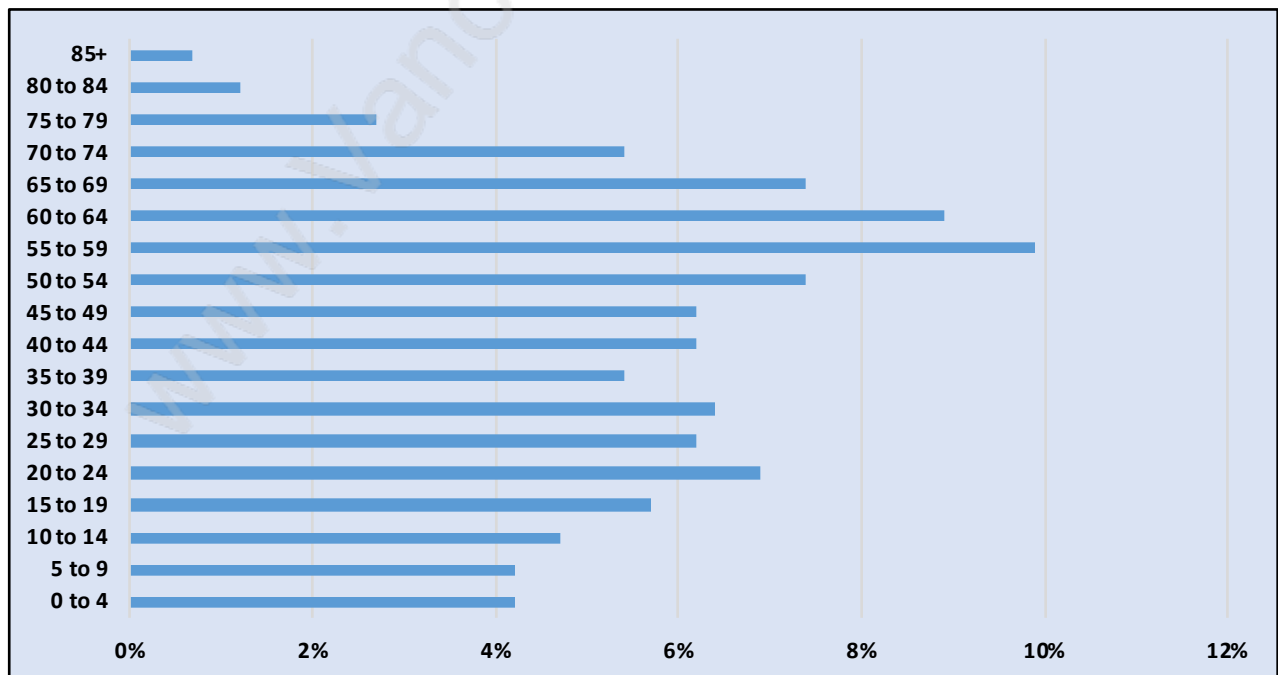

North Maple Ridge

Population Trends in North Maple Ridge

Population by Age in North Maple Ridge

Population Age 15+ by Income Status in North Maple Ridge

Total Population Age 15 - 117

Households by Income in North Maple Ridge

Total Number of Households - 48 / Average Household Income - \$125,754

Families in North Maple Ridge

Average Persons per Family - 3.2

Children at Home in North Maple Ridge

Total Number of Children at Home - 38