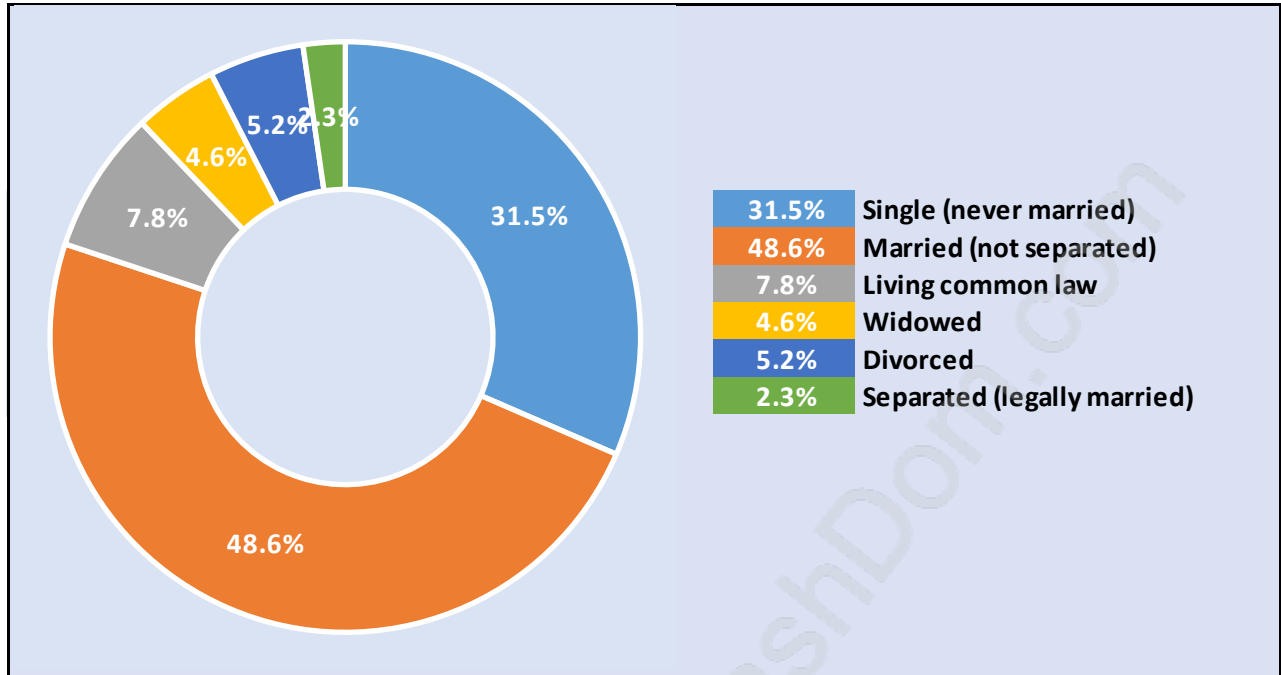

North Maple Ridge

Population Trends in North Maple Ridge

Population by Age in North Maple Ridge

Population Age 15+ by Income Status in North Maple Ridge

Total Population Age 15 - 117

Households by Income in North Maple Ridge

Total Number of Households - 48 / Average Household Income - \$125,754

Families in North Maple Ridge

Average Persons per Family - 3.2

Children at Home in North Maple Ridge

Total Number of Children at Home - 38