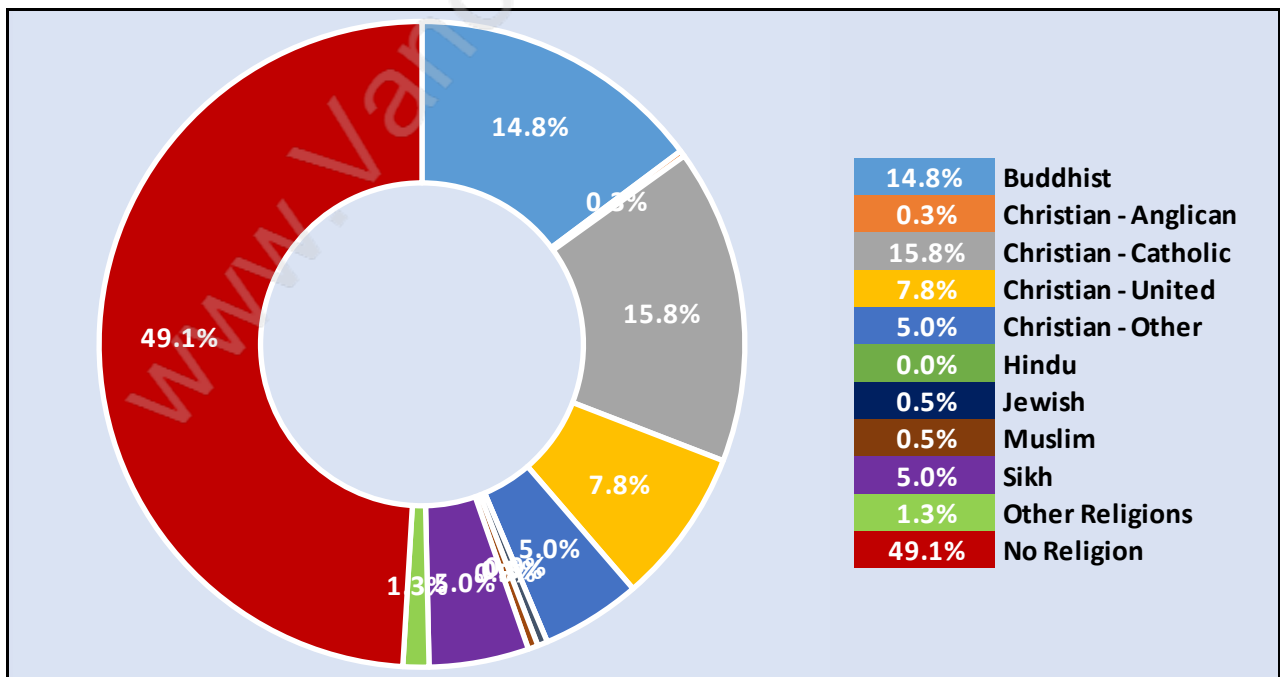

Dominant Bulding Type - Houses

Private Dwellings by Period of Construction in North Maple Ridge

Dominant Period of Construction - 1961-1980

Population by Religion in North Maple Ridge

Population by Home Languages in North Maple Ridge