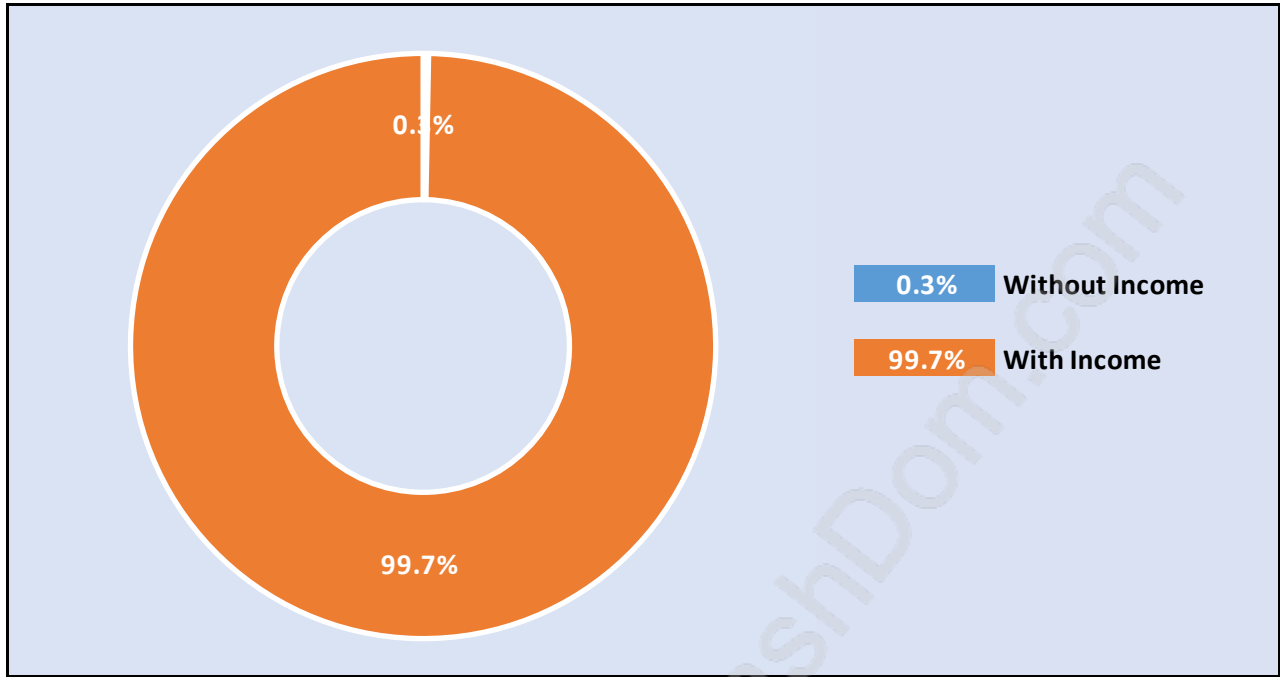

North Maple Ridge

Population Trends in North Maple Ridge

Population by Age in North Maple Ridge

Population Age 15+ by Income Status in North Maple Ridge

Total Population Age 15 - 117

Households by Income in North Maple Ridge

Total Number of Households - 48 / Average Household Income - \$125,754

Families in North Maple Ridge

Average Persons per Family - 3.2

Children at Home in North Maple Ridge

Total Number of Children at Home - 38