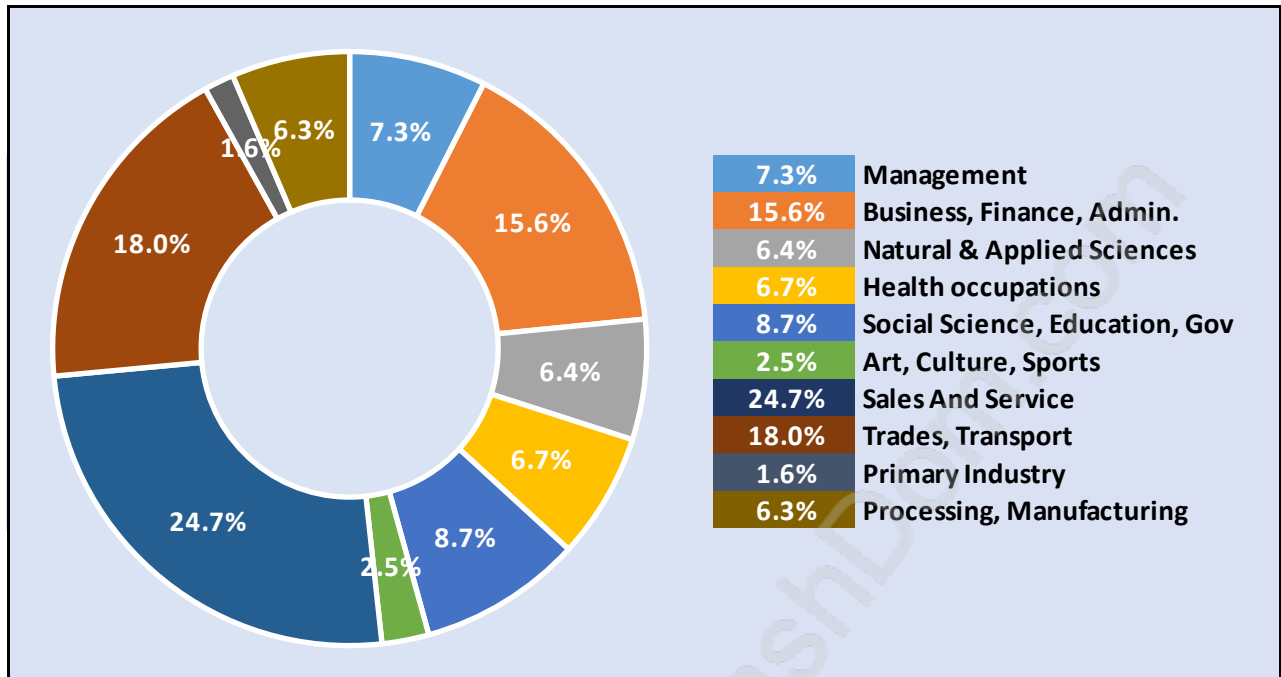

Households by Household Size in North Surrey

Total Number of Households - 43,587

Dwellings in North Surrey

Population Age 15+ in North Surrey

Labour Force by Occupation in North Surrey

Labour Force Participation in North Surrey