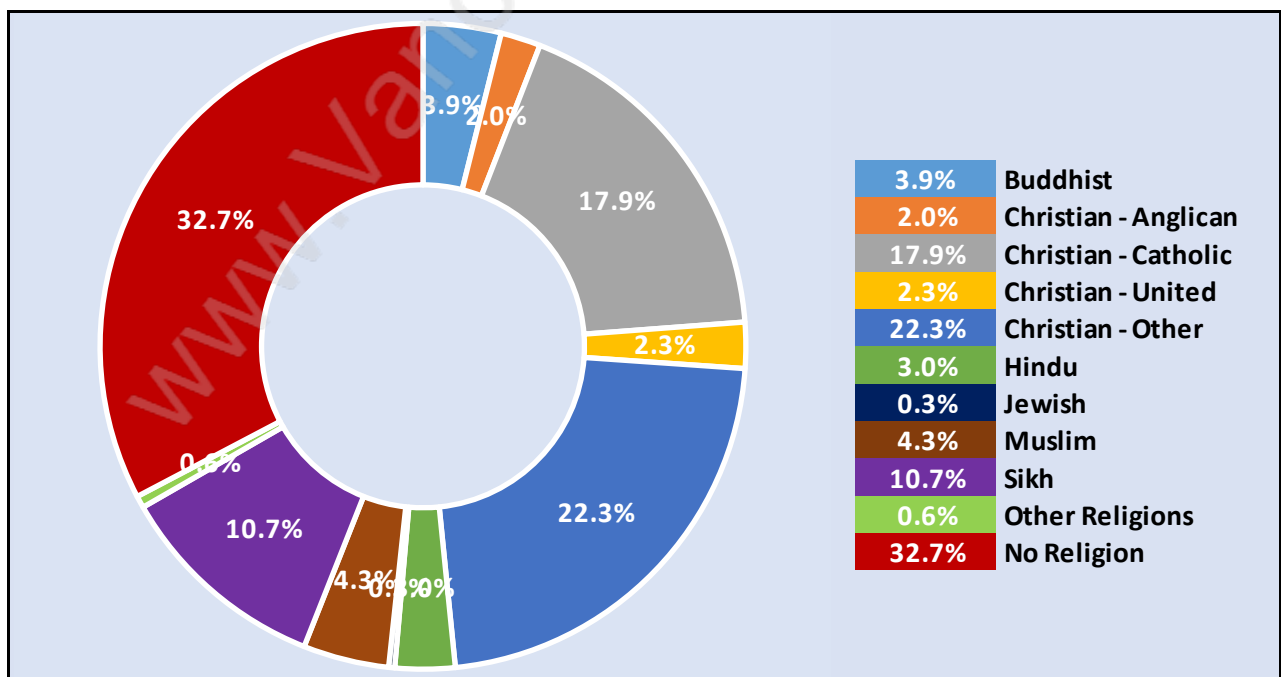

Dominant Period of Construction - 1961-1980

Population by Religion in North Surrey

Population by Home Languages in North Surrey