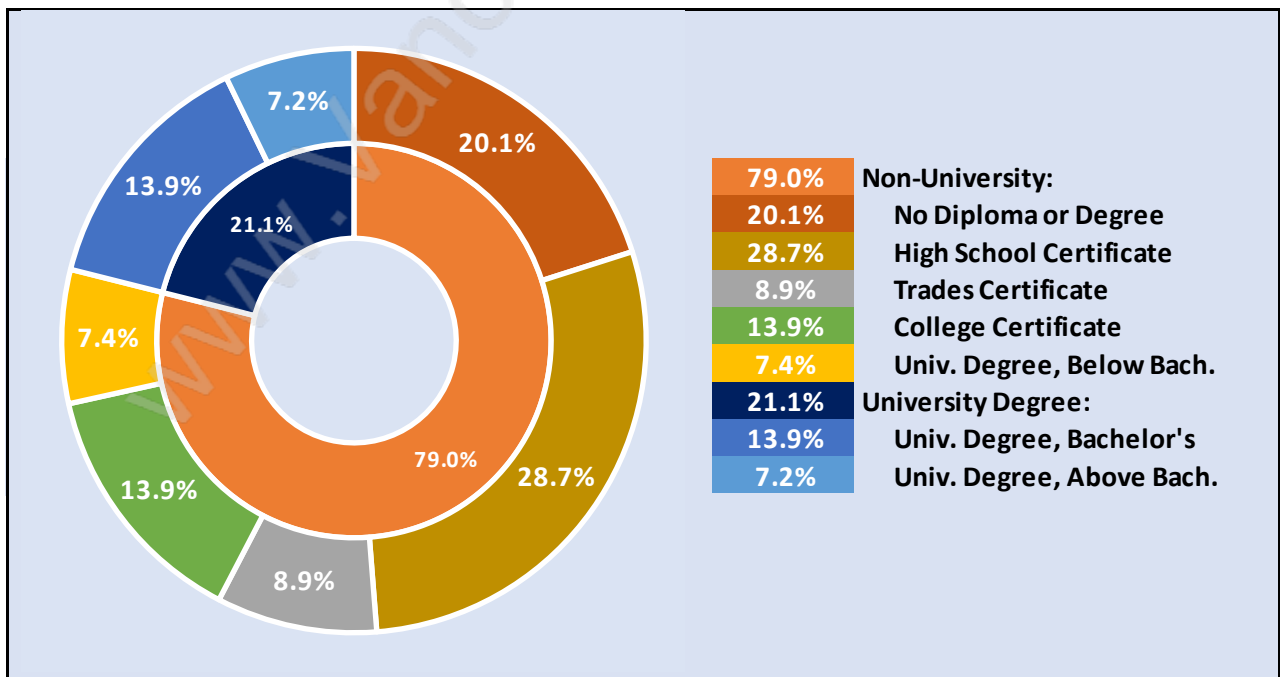

North Surrey

Population Trends in North Surrey

Population by Age in North Surrey

Population Age 15+ by Income Status in North Surrey

Total Population Age 15 - 105,923

Households by Income in North Surrey

Total Number of Households - 43,587 / Average Household Income - \$82,376

Families in North Surrey

Average Persons per Family - 3.3

Children at Home in North Surrey

Total Number of Children at Home - 40,256

Family Structure in North Surrey

Total Number of Families - 30,599 / Average Persons per Family - 3.3

Households by Household Size in North Surrey

Total Number of Households - 43,587

Dwellings in North Surrey

Population Age 15+ in North Surrey

Labour Force by Occupation in North Surrey

Labour Force Participation in North Surrey