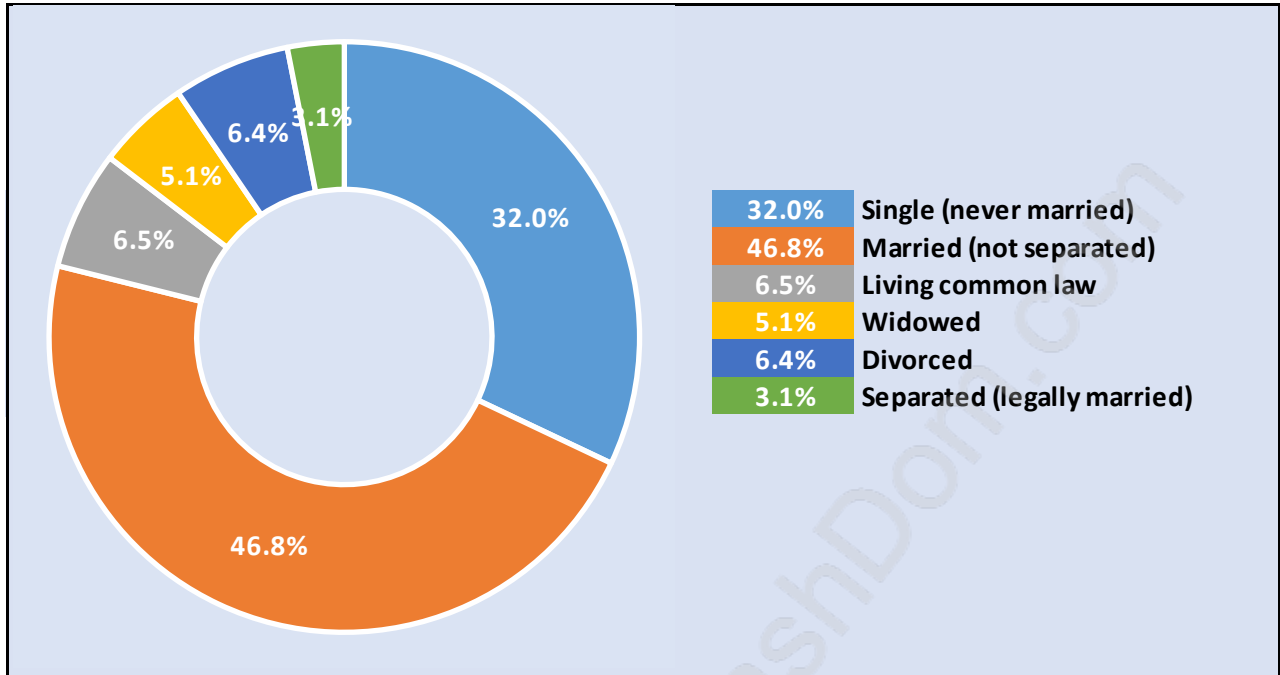

North Surrey

Population Trends in North Surrey

Population by Age in North Surrey

Population Age 15+ by Income Status in North Surrey

Total Population Age 15 - 105,923

Households by Income in North Surrey

Total Number of Households - 43,587 / Average Household Income - \$82,376

Families in North Surrey

Average Persons per Family - 3.3

Children at Home in North Surrey

Total Number of Children at Home - 40,256

Family Structure in North Surrey

Total Number of Families - 30,599 / Average Persons per Family - 3.3

Households by Household Size in North Surrey

Total Number of Households - 43,587

Dwellings in North Surrey

Population Age 15+ in North Surrey

Labour Force by Occupation in North Surrey

Labour Force Participation in North Surrey