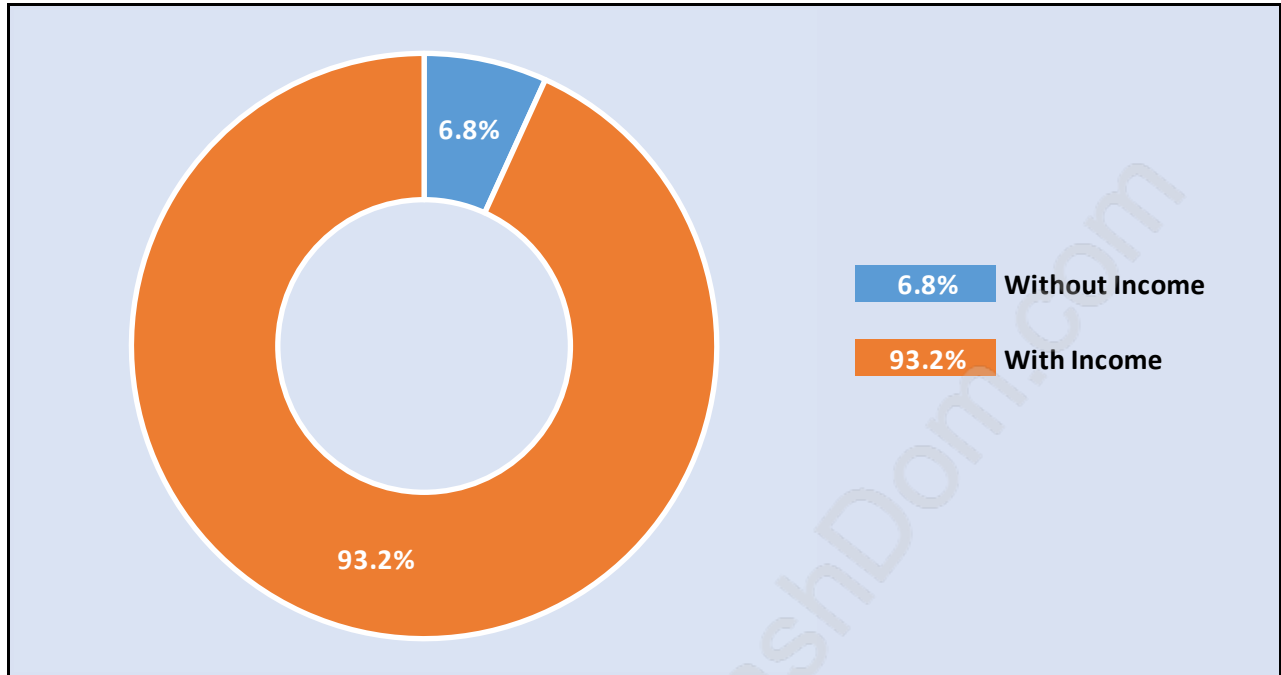

North Surrey

Population Trends in North Surrey

Population by Age in North Surrey

Population Age 15+ by Income Status in North Surrey

Total Population Age 15 - 105,923

Households by Income in North Surrey

Total Number of Households - 43,587 / Average Household Income - \$82,376

Families in North Surrey

Average Persons per Family - 3.3

Children at Home in North Surrey

Total Number of Children at Home - 40,256

Family Structure in North Surrey

Total Number of Families - 30,599 / Average Persons per Family - 3.3

Households by Household Size in North Surrey

Total Number of Households - 43,587

Dwellings in North Surrey

Population Age 15+ in North Surrey

Labour Force by Occupation in North Surrey

Labour Force Participation in North Surrey