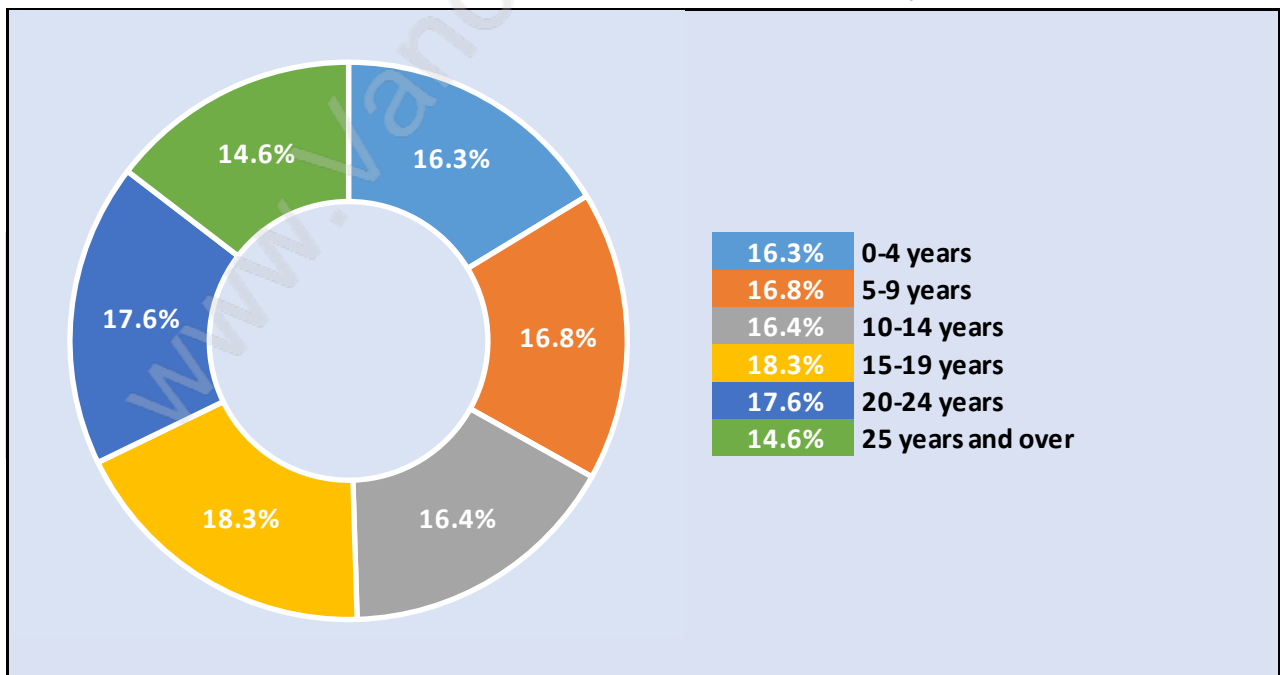

North Surrey

Population Trends in North Surrey

Population by Age in North Surrey

Population Age 15+ by Income Status in North Surrey

Total Population Age 15 - 105,923

Households by Income in North Surrey

Total Number of Households - 43,587 / Average Household Income - \$82,376

Families in North Surrey

Average Persons per Family - 3.3

Children at Home in North Surrey

Total Number of Children at Home - 40,256

Family Structure in North Surrey

Total Number of Families - 30,599 / Average Persons per Family - 3.3

Households by Household Size in North Surrey

Total Number of Households - 43,587

Dwellings in North Surrey

Population Age 15+ in North Surrey

Labour Force by Occupation in North Surrey

Labour Force Participation in North Surrey