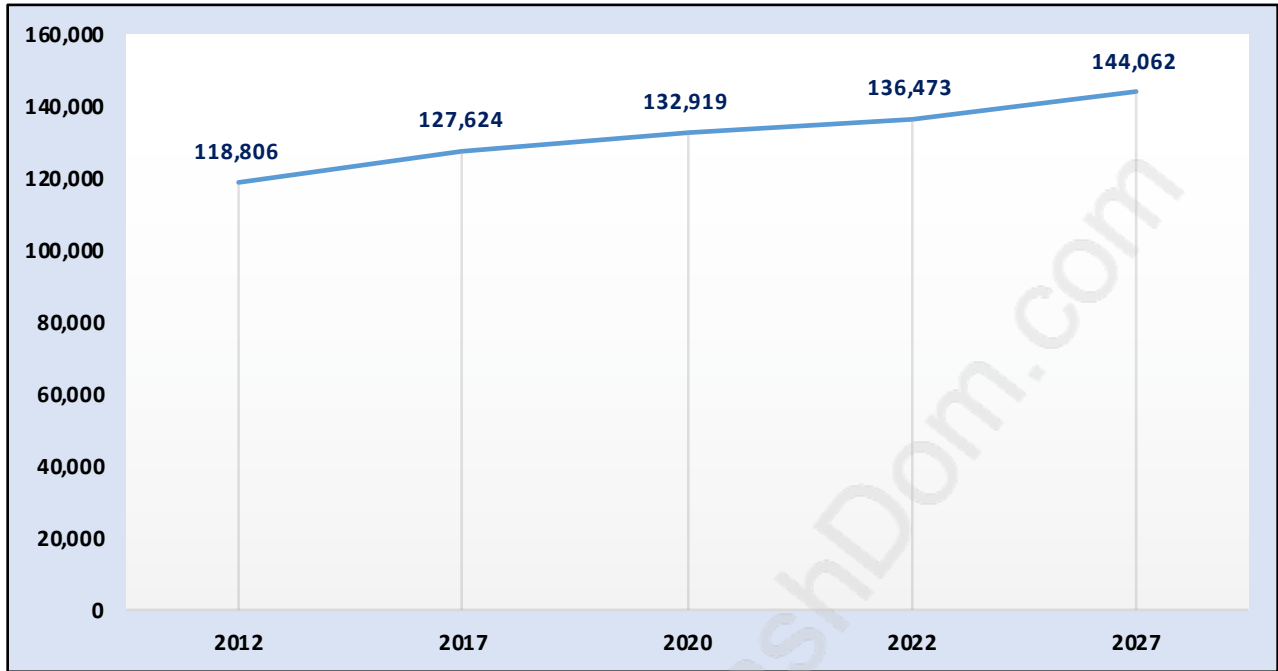

North Surrey

Population Trends in North Surrey

Population by Age in North Surrey

Population Age 15+ by Income Status in North Surrey

Total Population Age 15 - 105,923

Households by Income in North Surrey

Total Number of Households - 43,587 / Average Household Income - \$82,376

Families in North Surrey

Average Persons per Family - 3.3

Children at Home in North Surrey

Total Number of Children at Home - 40,256

Family Structure in North Surrey

Total Number of Families - 30,599 / Average Persons per Family - 3.3

Households by Household Size in North Surrey

Total Number of Households - 43,587

Dwellings in North Surrey

Population Age 15+ in North Surrey

Labour Force by Occupation in North Surrey

Labour Force Participation in North Surrey