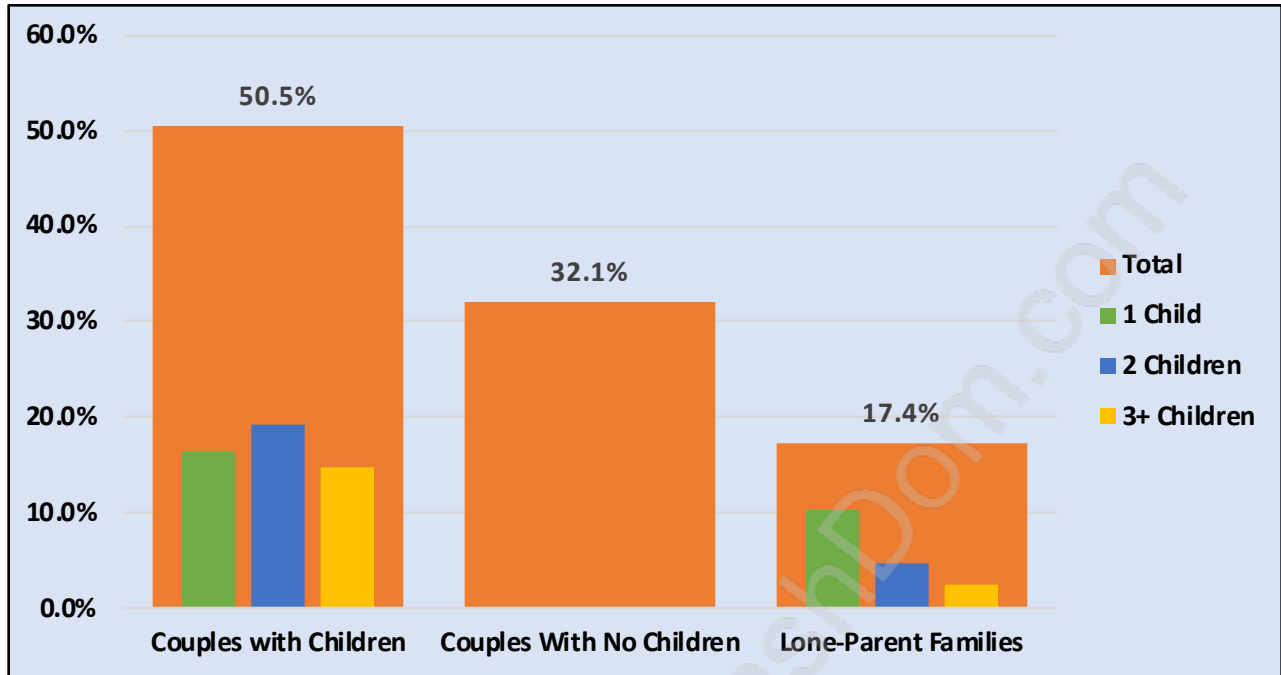

North Surrey

Population Trends in North Surrey

Population by Age in North Surrey

Population Age 15+ by Income Status in North Surrey

Total Population Age 15 - 105,923

Households by Income in North Surrey

Total Number of Households - 43,587 / Average Household Income - \$82,376

Families in North Surrey

Average Persons per Family - 3.3

Children at Home in North Surrey

Total Number of Children at Home - 40,256

Family Structure in North Surrey

Total Number of Families - 30,599 / Average Persons per Family - 3.3

Households by Household Size in North Surrey

Total Number of Households - 43,587

Dwellings in North Surrey

Population Age 15+ in North Surrey

Labour Force by Occupation in North Surrey

Labour Force Participation in North Surrey