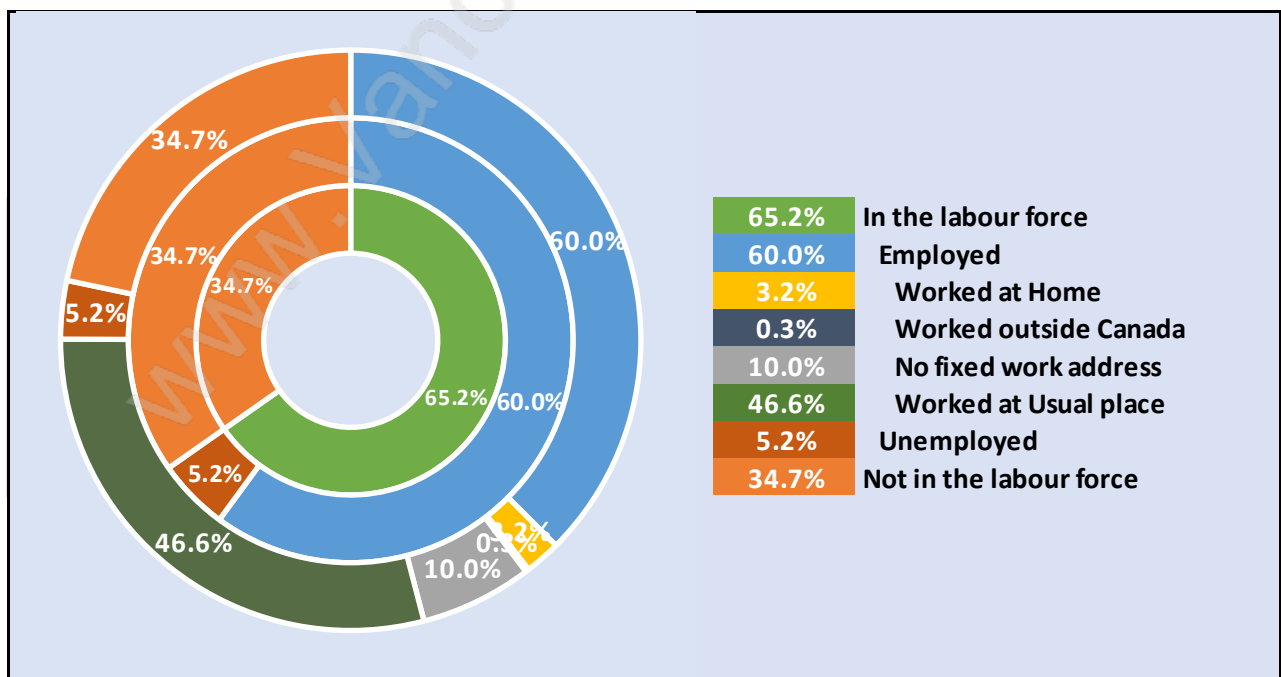

Households by Household Size in North Surrey

Total Number of Households - 43,587

Dwellings in North Surrey

Population Age 15+ in North Surrey

Labour Force by Occupation in North Surrey

Labour Force Participation in North Surrey