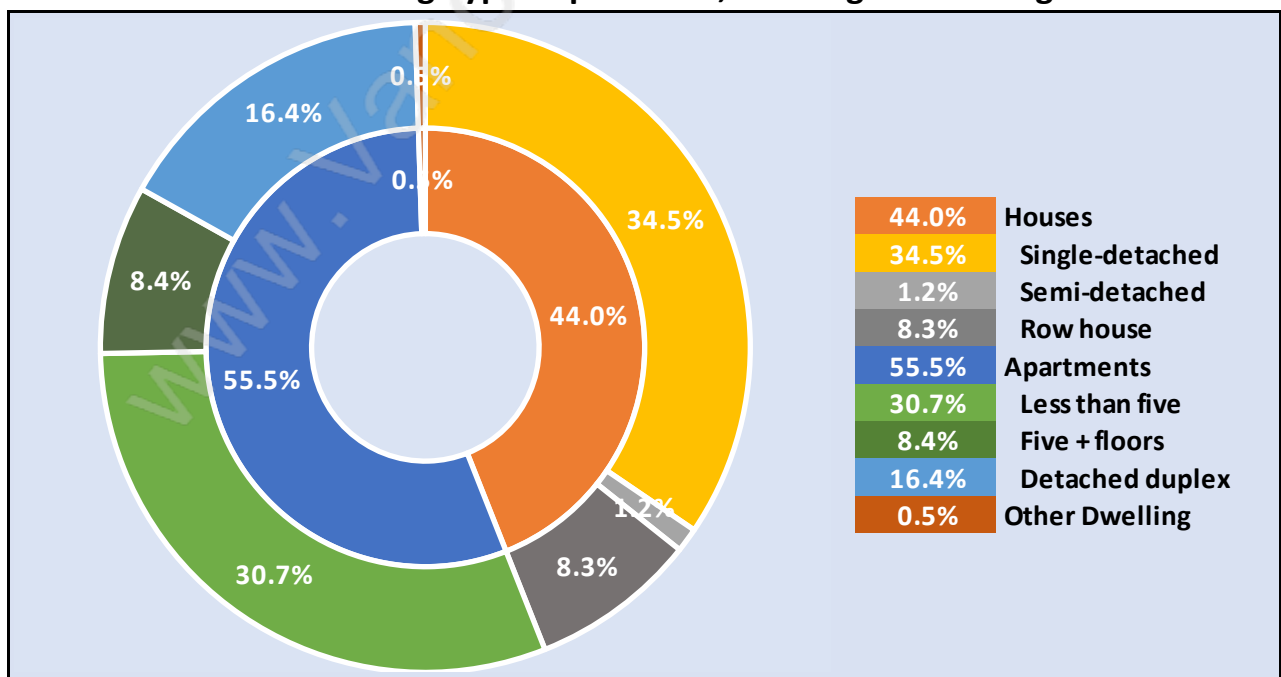

Occupied Dwellings by Structure Type in North Surrey

Dominant Bulding Type - Apartment, building low and high rise