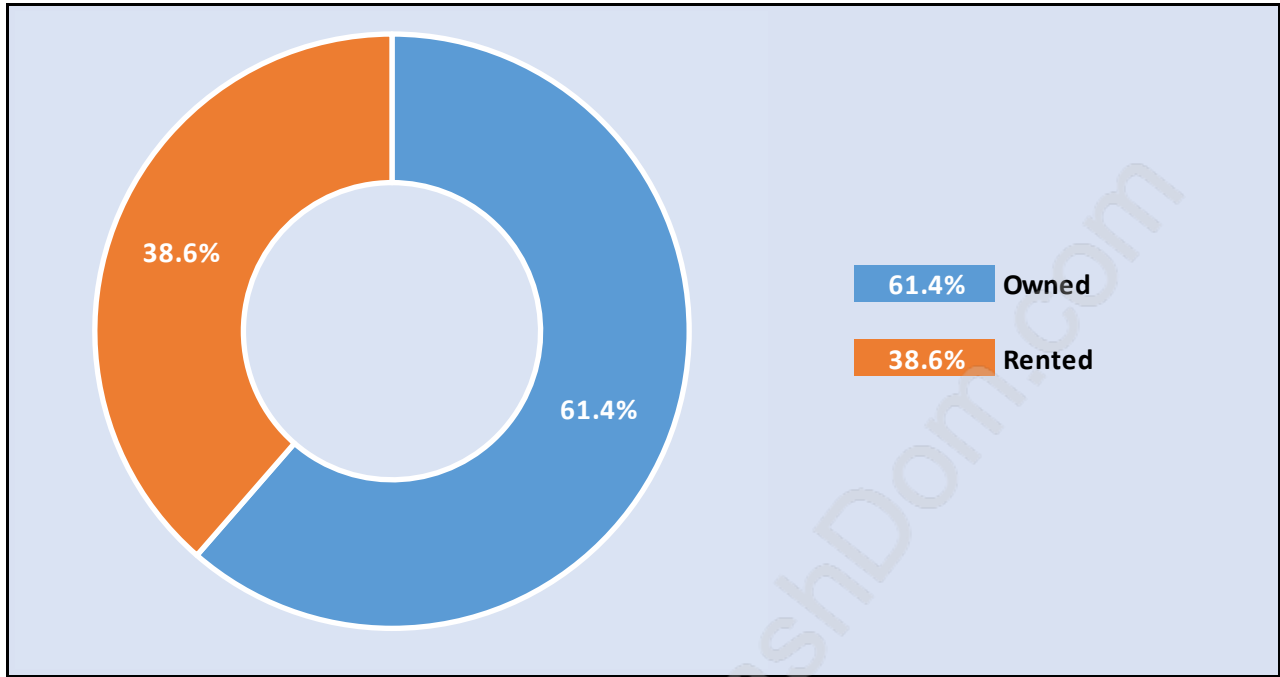

North Surrey

Population Trends in North Surrey

Population by Age in North Surrey

Population Age 15+ by Income Status in North Surrey

Total Population Age 15 - 105,923

Households by Income in North Surrey

Total Number of Households - 43,587 / Average Household Income - \$82,376

Families in North Surrey

Average Persons per Family - 3.3

Children at Home in North Surrey

Total Number of Children at Home - 40,256

Family Structure in North Surrey

Total Number of Families - 30,599 / Average Persons per Family - 3.3

Households by Household Size in North Surrey

Total Number of Households - 43,587

Dwellings in North Surrey

Population Age 15+ in North Surrey

Labour Force by Occupation in North Surrey

Labour Force Participation in North Surrey