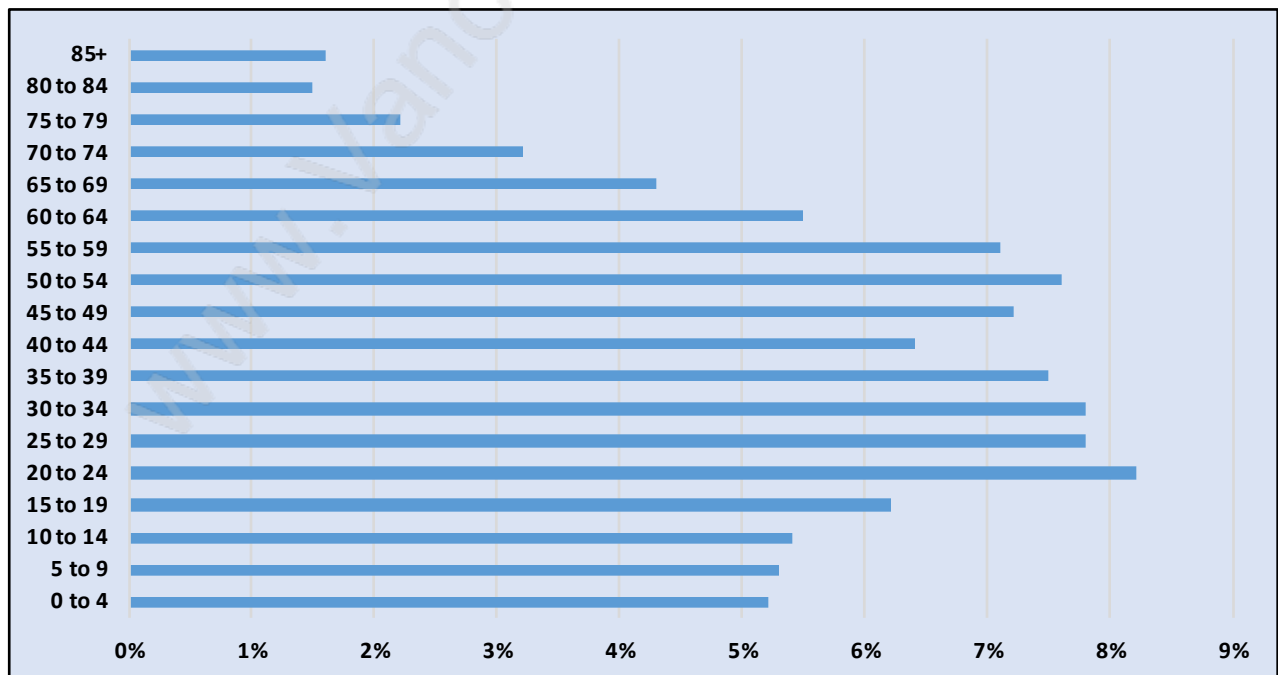

North Surrey

Population Trends in North Surrey

Population by Age in North Surrey

Population Age 15+ by Income Status in North Surrey

Total Population Age 15 - 105,923

Households by Income in North Surrey

Total Number of Households - 43,587 / Average Household Income - \$82,376

Families in North Surrey

Average Persons per Family - 3.3

Children at Home in North Surrey

Total Number of Children at Home - 40,256

Family Structure in North Surrey

Total Number of Families - 30,599 / Average Persons per Family - 3.3