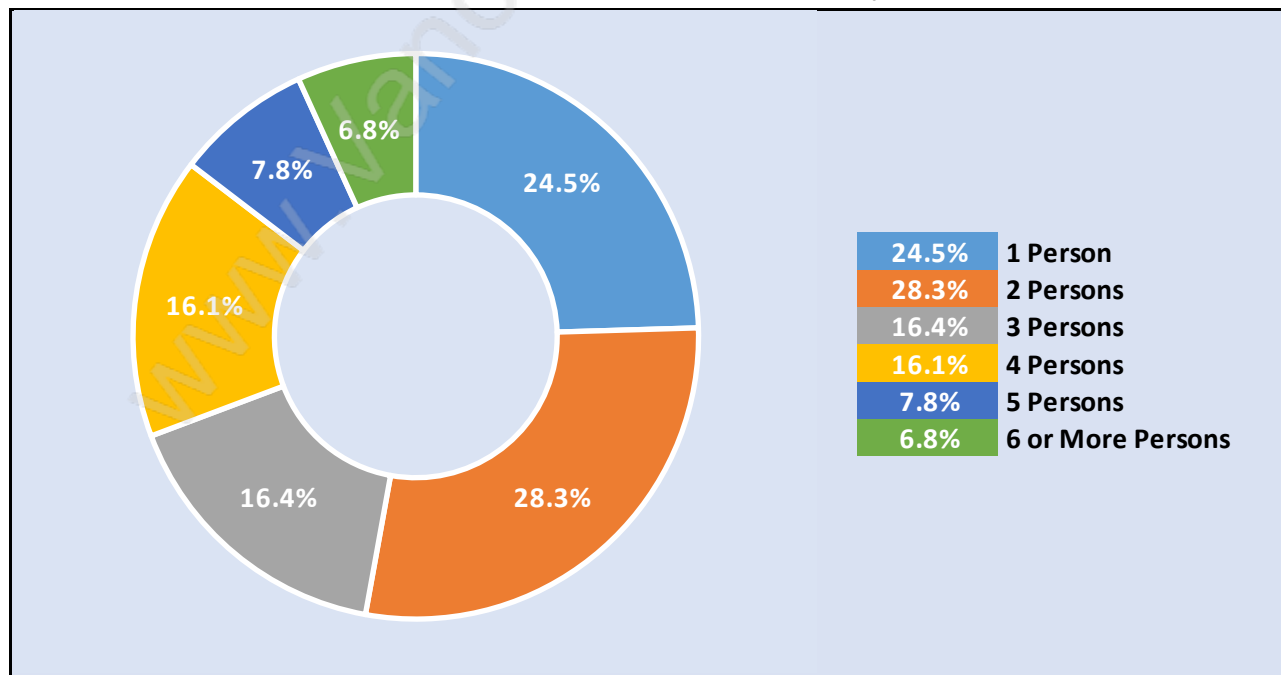

North Surrey

Population Trends in North Surrey

Population by Age in North Surrey

Population Age 15+ by Income Status in North Surrey

Total Population Age 15 - 105,923

Households by Income in North Surrey

Total Number of Households - 43,587 / Average Household Income - \$82,376

Families in North Surrey

Average Persons per Family - 3.3

Children at Home in North Surrey

Total Number of Children at Home - 40,256

Family Structure in North Surrey

Total Number of Families - 30,599 / Average Persons per Family - 3.3

Households by Household Size in North Surrey

Total Number of Households - 43,587

Dwellings in North Surrey

Population Age 15+ in North Surrey

Labour Force by Occupation in North Surrey

Labour Force Participation in North Surrey