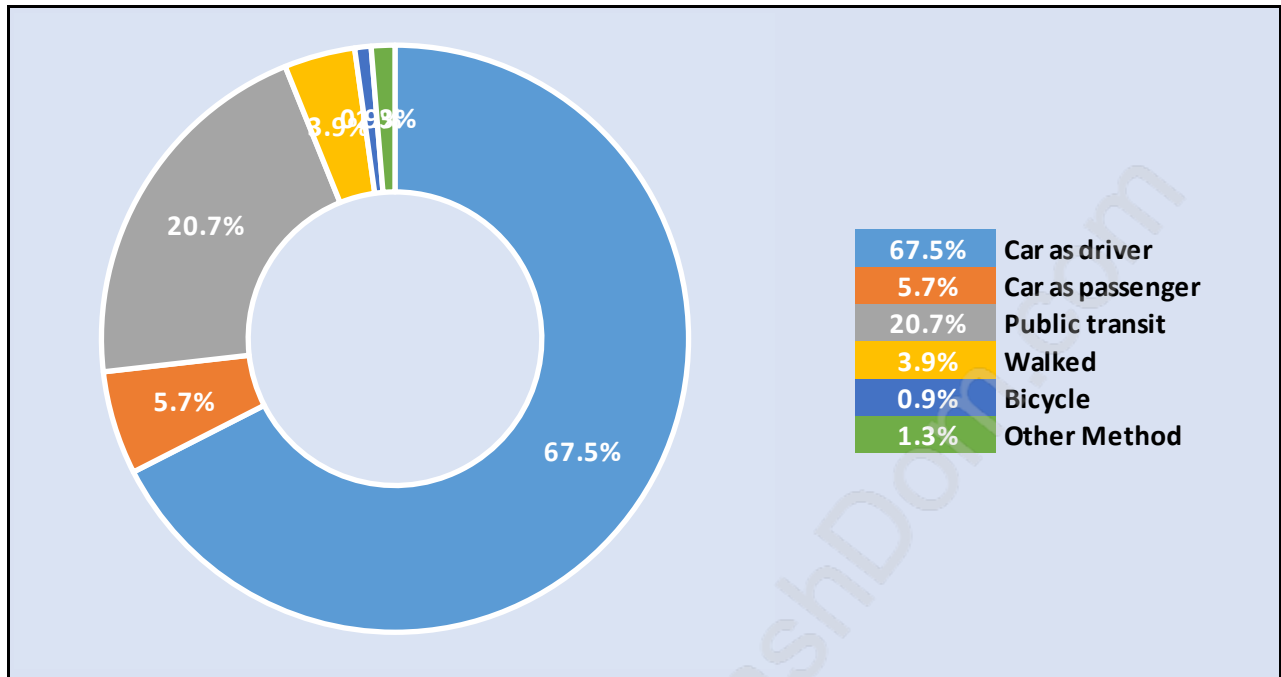

Travel To Work in (from) North Surrey