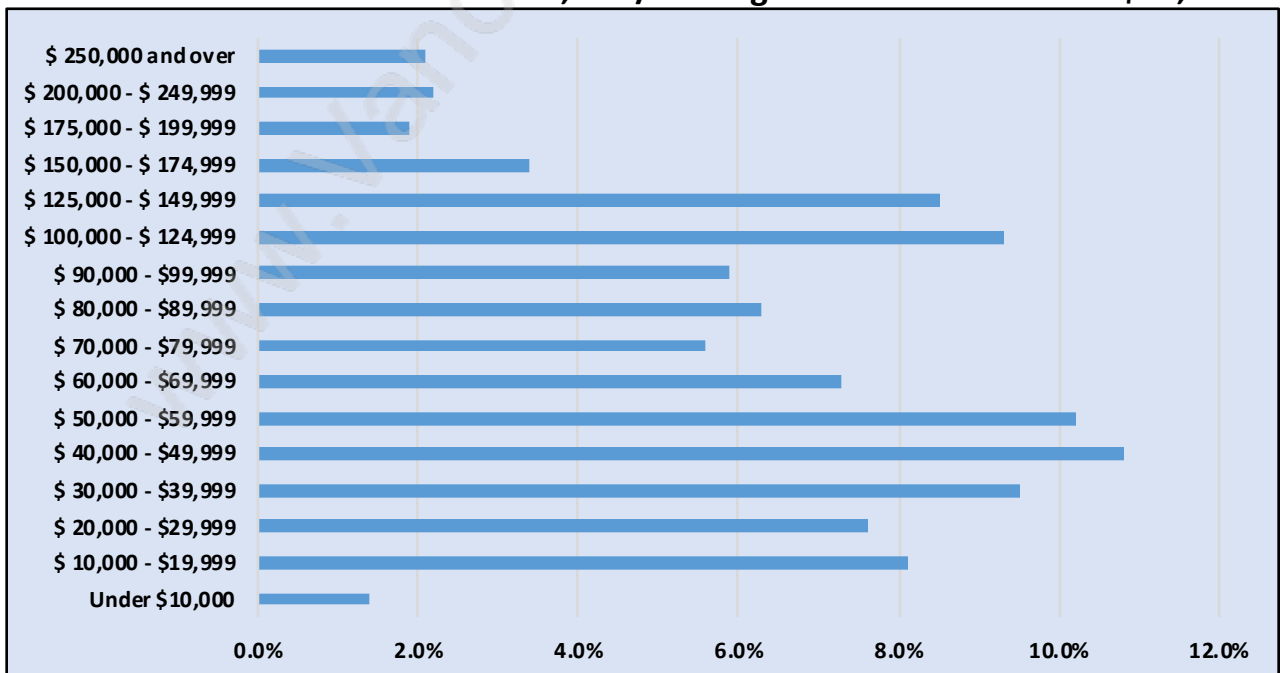

North Surrey

Population Trends in North Surrey

Population by Age in North Surrey

Population Age 15+ by Income Status in North Surrey

Total Population Age 15 - 105,923

Households by Income in North Surrey

Total Number of Households - 43,587 / Average Household Income - \$82,376

Families in North Surrey

Average Persons per Family - 3.3

Children at Home in North Surrey

Total Number of Children at Home - 40,256

Family Structure in North Surrey

Total Number of Families - 30,599 / Average Persons per Family - 3.3