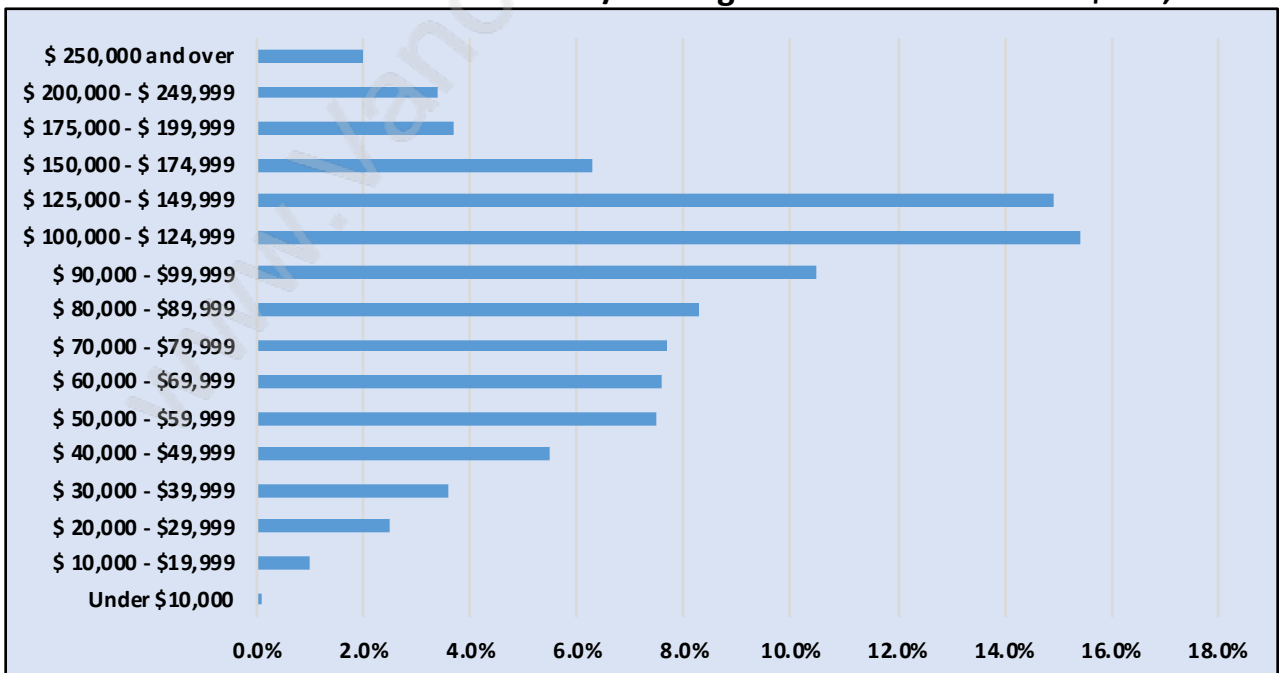

Northeast

June 2018

Population Trends in Northeast

Population by Age in Northeast

Population Age 15+ by Income Status in Northeast

Total Population Age 15 - 1,227

Households by Income in Northeast

Total Number of Households - 492 / Average Household Income - \$108,564

Families in Northeast

Average Persons per Family - 3

Children at Home in Northeast

Total Number of Children at Home - 411

Family Structure in Northeast

Total Number of Families - 402 / Average Persons per Family - 3.