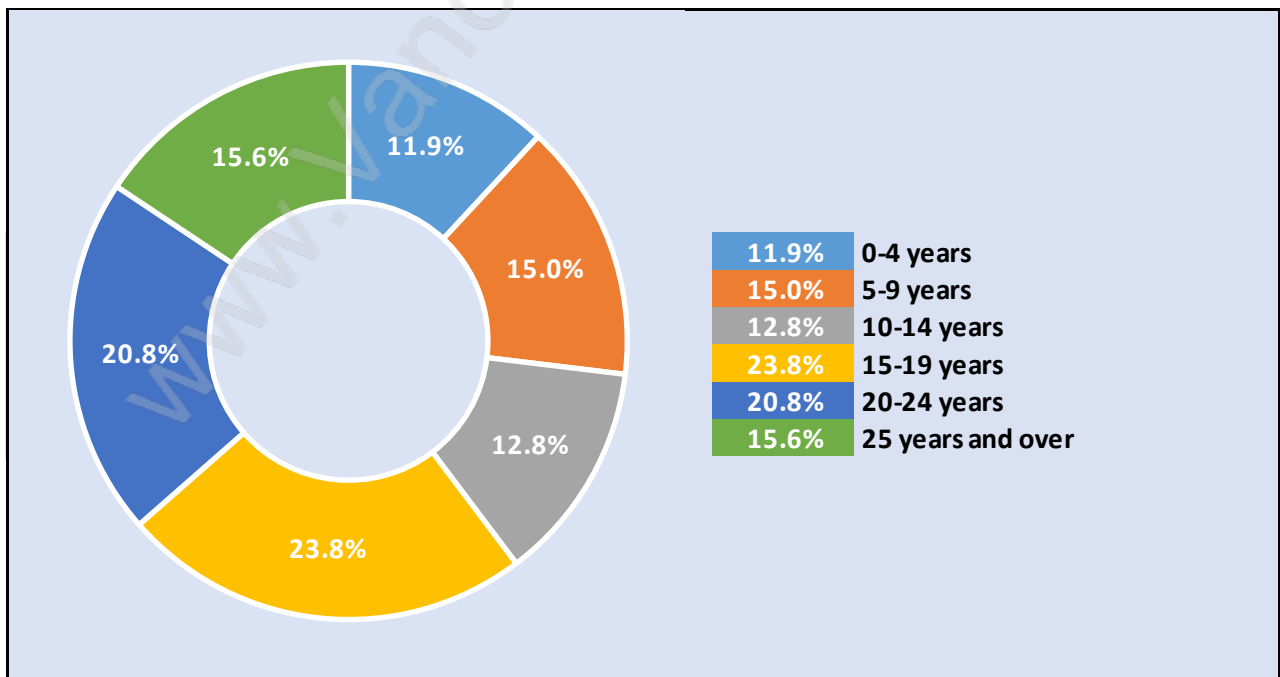

Northeast

June 2018

Population Trends in Northeast

Population by Age in Northeast

Population Age 15+ by Income Status in Northeast

Total Population Age 15 - 1,227

Households by Income in Northeast

Total Number of Households - 492 / Average Household Income - \$108,564

Families in Northeast

Average Persons per Family - 3

Children at Home in Northeast

Total Number of Children at Home - 411

Family Structure in Northeast

Total Number of Families - 402 / Average Persons per Family - 3.

Households by Household Size in Northeast

Total Number of Households - 492

Dwellings in Northeast

Population Age 15+ in Northeast

Labour Force by Occupation in Northeast

Labour Force Participation in Northeast