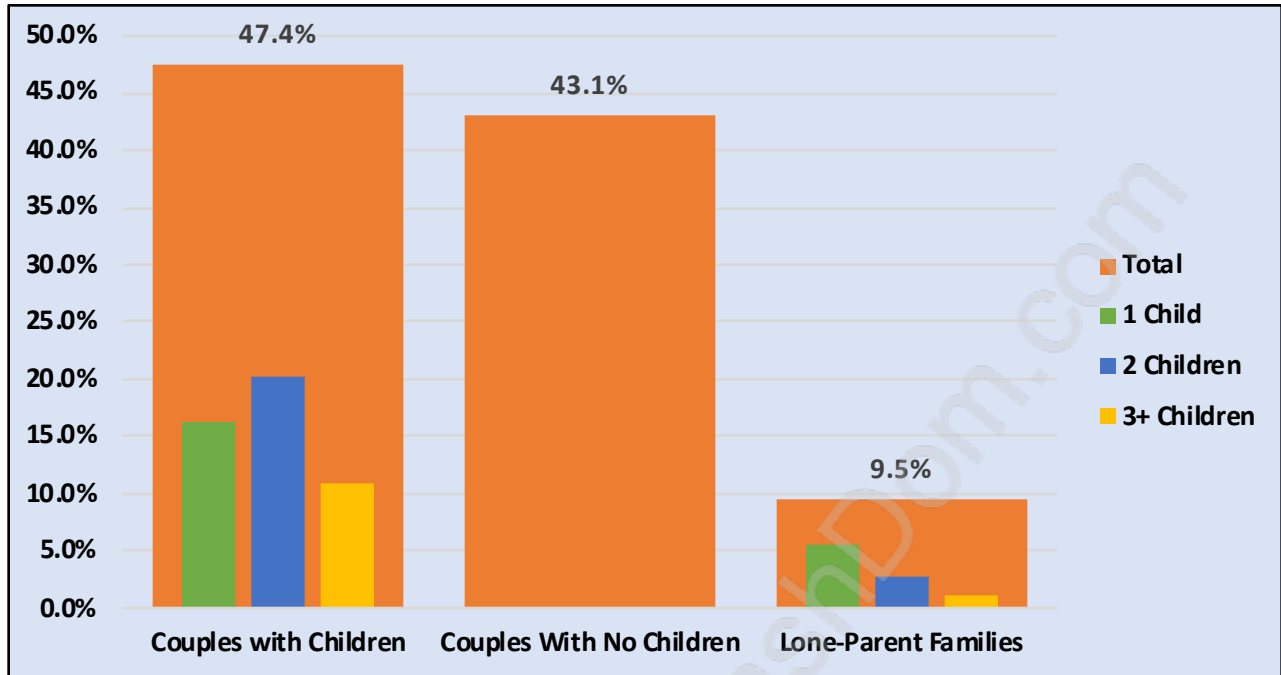

Northeast

June 2018

Population Trends in Northeast

Population by Age in Northeast

Population Age 15+ by Income Status in Northeast

Total Population Age 15 - 1,227

Households by Income in Northeast

Total Number of Households - 492 / Average Household Income - \$108,564

Families in Northeast

Average Persons per Family - 3

Children at Home in Northeast

Total Number of Children at Home - 411

Family Structure in Northeast

Total Number of Families - 402 / Average Persons per Family - 3.

Households by Household Size in Northeast

Total Number of Households - 492

Dwellings in Northeast

Population Age 15+ in Northeast

Labour Force by Occupation in Northeast

Labour Force Participation in Northeast