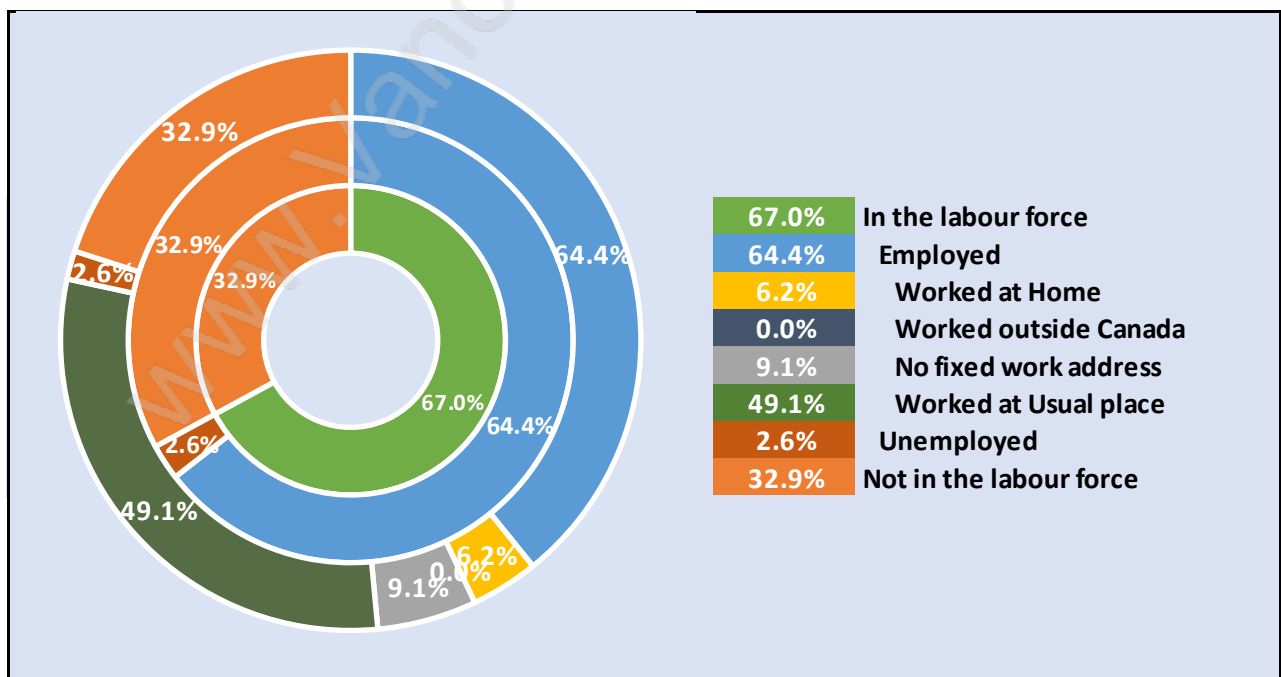

Northeast

June 2018

Population Trends in Northeast

Population by Age in Northeast

Population Age 15+ by Income Status in Northeast

Total Population Age 15 - 1,227

Households by Income in Northeast

Total Number of Households - 492 / Average Household Income - \$108,564

Families in Northeast

Average Persons per Family - 3

Children at Home in Northeast

Total Number of Children at Home - 411

Family Structure in Northeast

Total Number of Families - 402 / Average Persons per Family - 3.

Households by Household Size in Northeast

Total Number of Households - 492

Dwellings in Northeast

Population Age 15+ in Northeast

Labour Force by Occupation in Northeast

Labour Force Participation in Northeast

Travel To Work in (from) Northeast

Occupied Dwellings by Structure Type in Northeast

Dominant Bulding Type - Houses

Private Dwellings by Period of Construction in Northeast

Dominant Period of Construction - 1991-2000