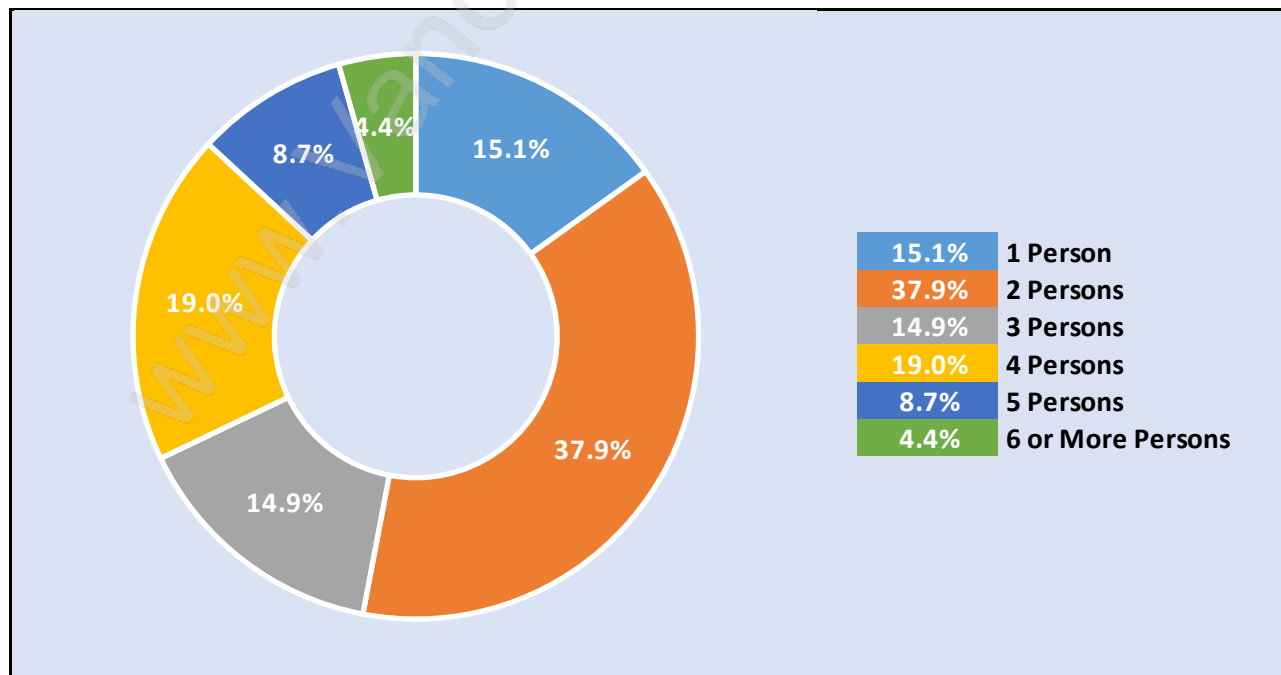

Northeast

June 2018

Population Trends in Northeast

Population by Age in Northeast

Population Age 15+ by Income Status in Northeast

Total Population Age 15 - 1,227

Households by Income in Northeast

Total Number of Households - 492 / Average Household Income - \$108,564

Families in Northeast

Average Persons per Family - 3

Children at Home in Northeast

Total Number of Children at Home - 411

Family Structure in Northeast

Total Number of Families - 402 / Average Persons per Family - 3.

Households by Household Size in Northeast

Total Number of Households - 492

Dwellings in Northeast

Population Age 15+ in Northeast

Labour Force by Occupation in Northeast

Labour Force Participation in Northeast