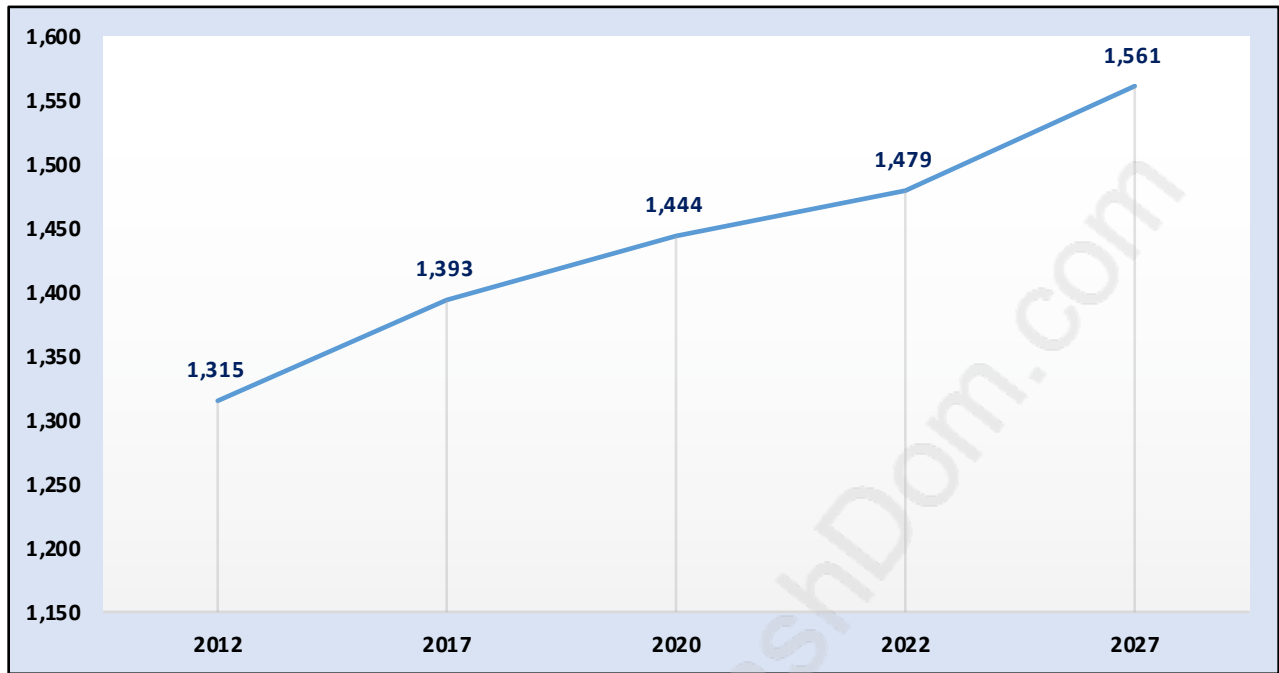

Northeast

June 2018

Population Trends in Northeast

Population by Age in Northeast

Population Age 15+ by Income Status in Northeast

Total Population Age 15 - 1,227

Households by Income in Northeast

Total Number of Households - 492 / Average Household Income - \$108,564

Families in Northeast

Average Persons per Family - 3

Children at Home in Northeast

Total Number of Children at Home - 411

Family Structure in Northeast

Total Number of Families - 402 / Average Persons per Family - 3.