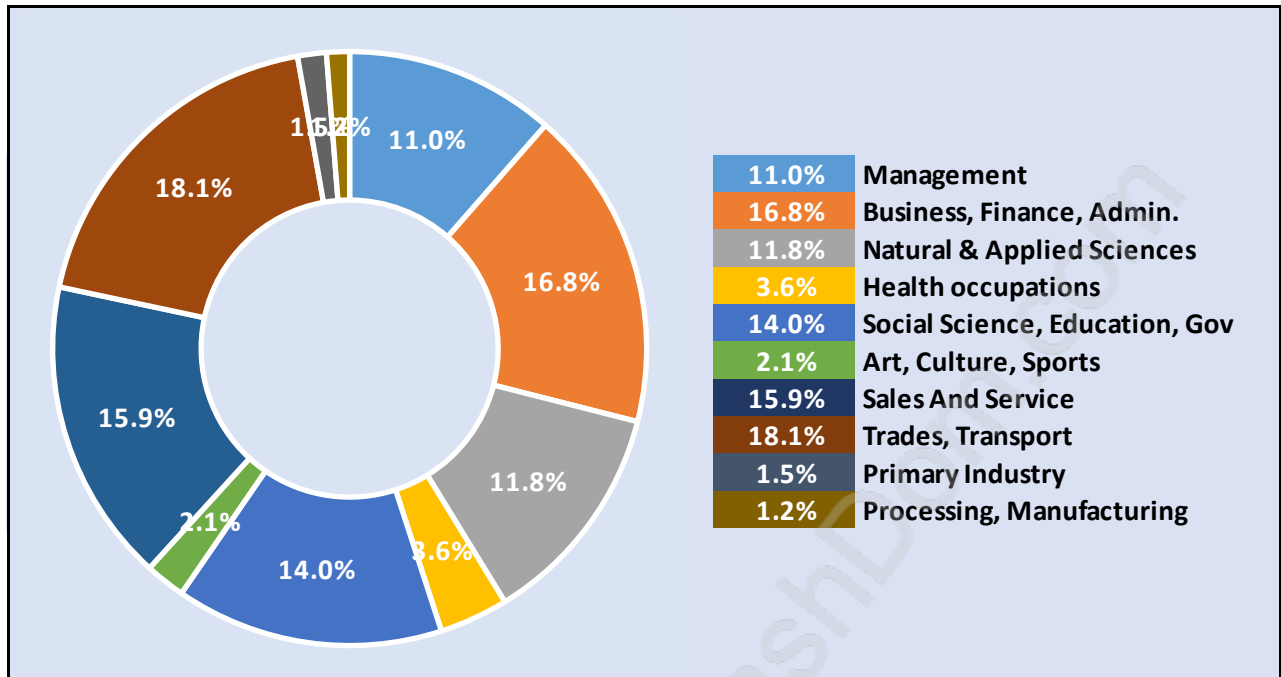

Northeast

June 2018

Population Trends in Northeast

Population by Age in Northeast

Population Age 15+ by Income Status in Northeast

Total Population Age 15 - 1,227

Households by Income in Northeast

Total Number of Households - 492 / Average Household Income - \$108,564

Households by Household Size in Northeast

Total Number of Households - 492

Dwellings in Northeast

Population Age 15+ in Northeast

Labour Force by Occupation in Northeast

Labour Force Participation in Northeast