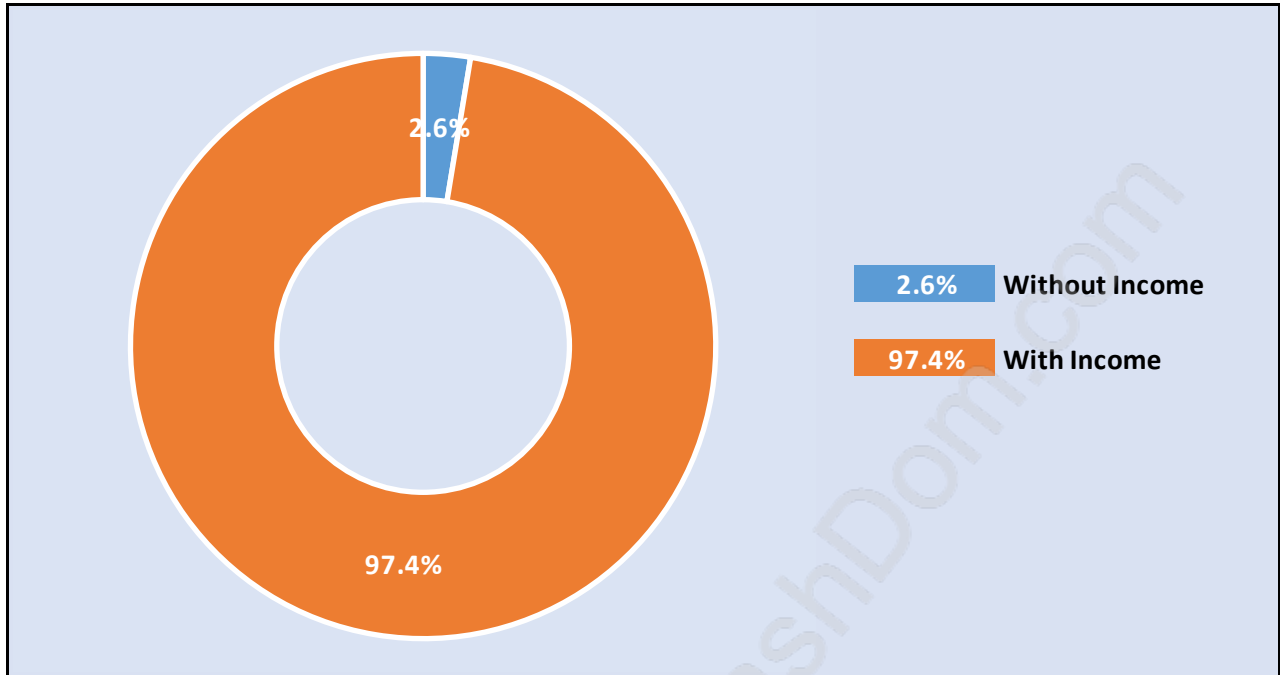

Northeast

June 2018

Population Trends in Northeast

Population by Age in Northeast

Population Age 15+ by Income Status in Northeast

Total Population Age 15 - 1,227

Households by Income in Northeast

Total Number of Households - 492 / Average Household Income - \$108,564

Families in Northeast

Average Persons per Family - 3

Children at Home in Northeast

Total Number of Children at Home - 411

Family Structure in Northeast

Total Number of Families - 402 / Average Persons per Family - 3.