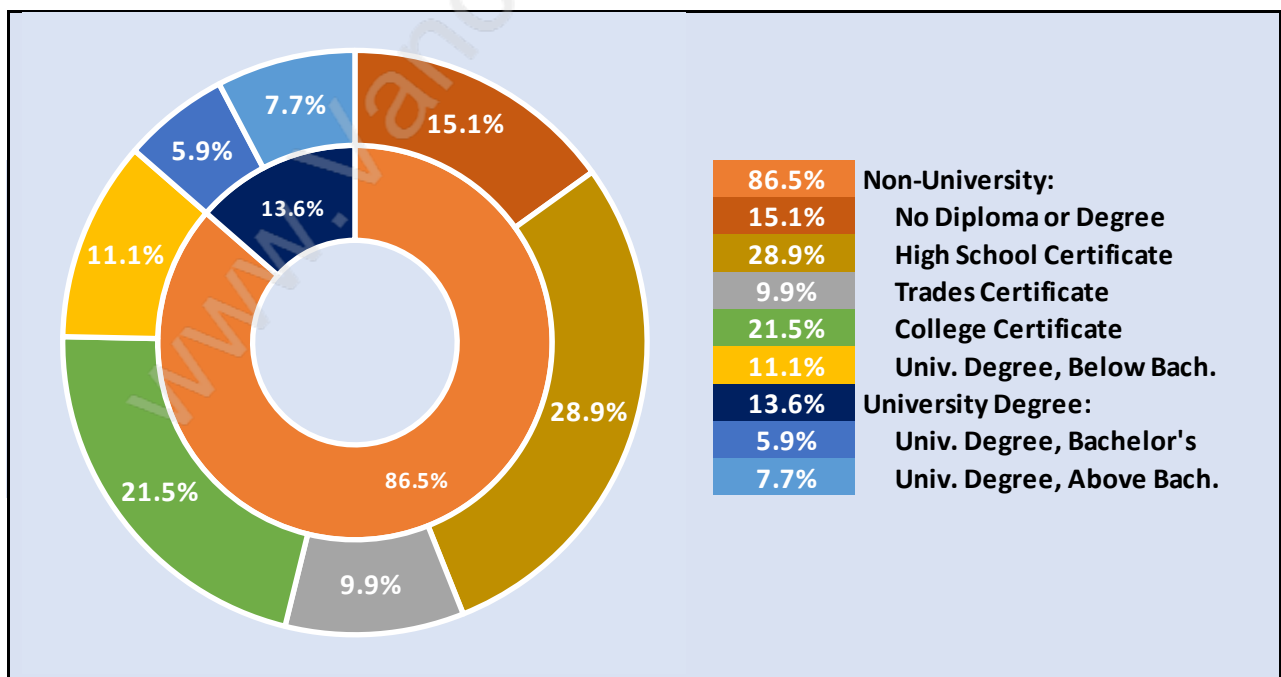

Northeast

June 2018

Population Trends in Northeast

Population by Age in Northeast

Population Age 15+ by Income Status in Northeast

Total Population Age 15 - 1,227

Households by Income in Northeast

Total Number of Households - 492 / Average Household Income - \$108,564

Families in Northeast

Average Persons per Family - 3

Children at Home in Northeast

Total Number of Children at Home - 411

Family Structure in Northeast

Total Number of Families - 402 / Average Persons per Family - 3.

Households by Household Size in Northeast

Total Number of Households - 492

Dwellings in Northeast

Population Age 15+ in Northeast

Labour Force by Occupation in Northeast

Labour Force Participation in Northeast