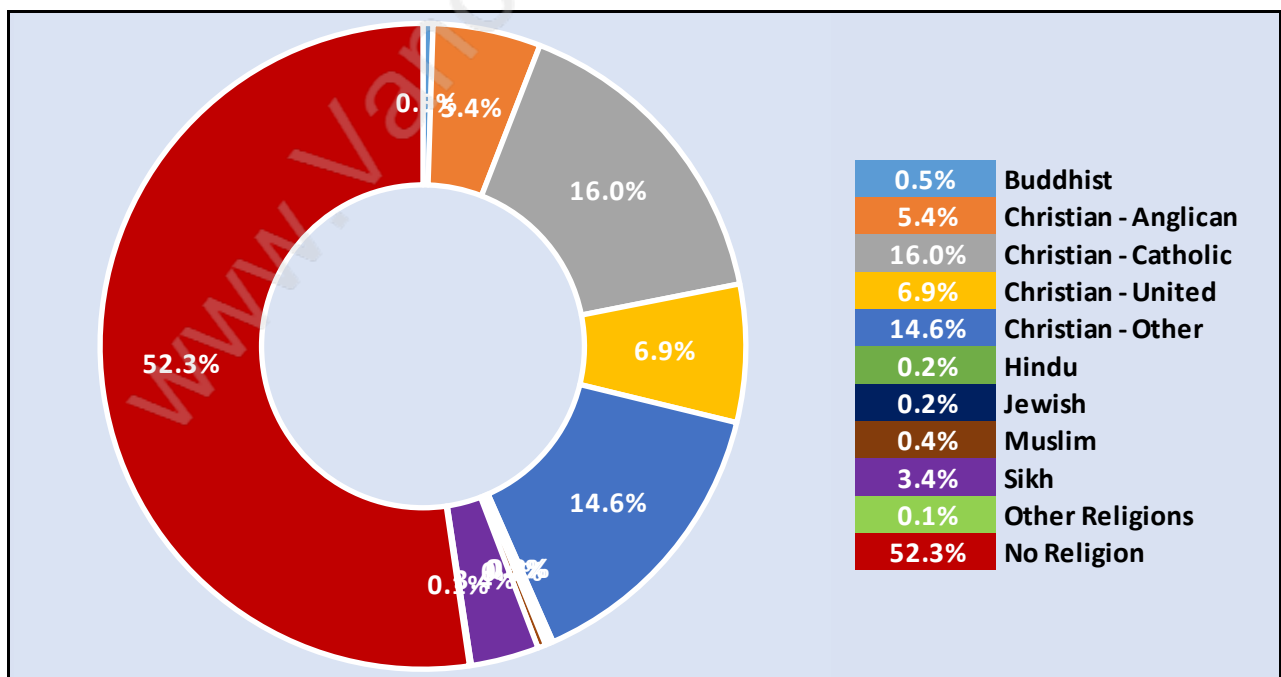

Population by Religion in Northeast