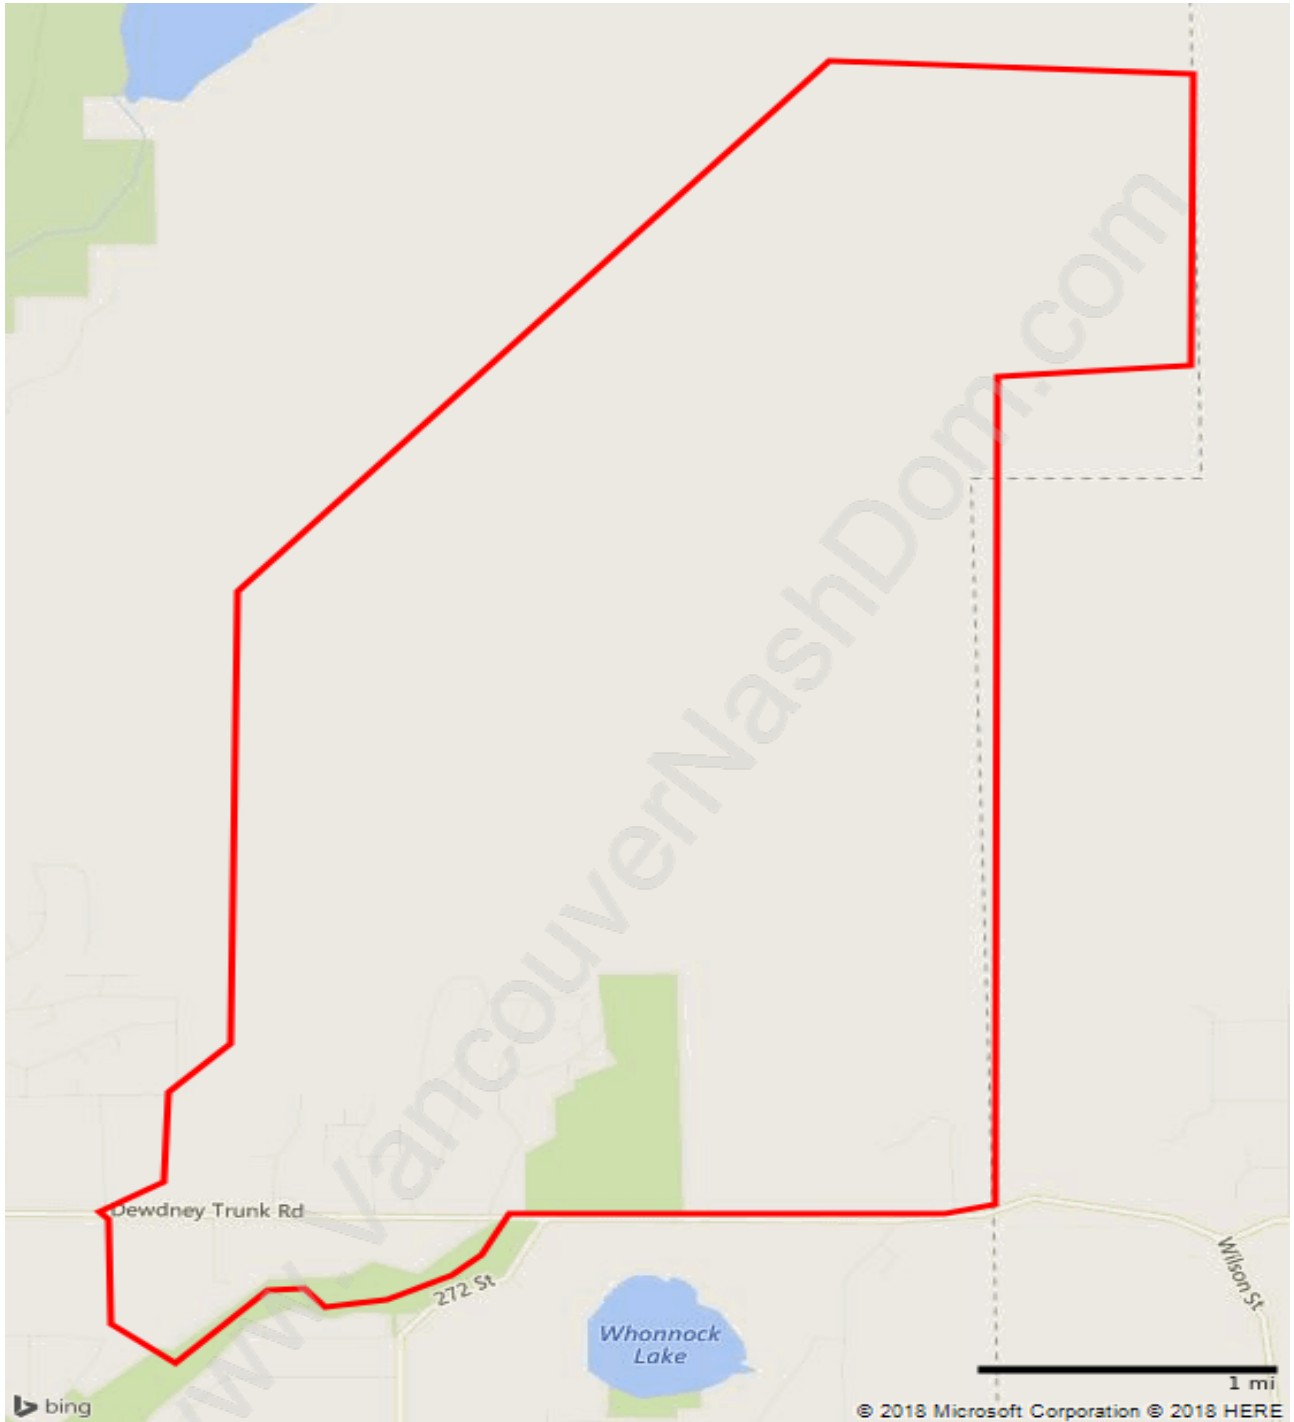

Northeast

June 2018

Population Trends in Northeast

Population by Age in Northeast

Population Age 15+ by Income Status in Northeast

Total Population Age 15 - 1,227

Households by Income in Northeast

Total Number of Households - 492 / Average Household Income - \$108,564

Families in Northeast

Average Persons per Family - 3

Children at Home in Northeast

Total Number of Children at Home - 411

Family Structure in Northeast

Total Number of Families - 402 / Average Persons per Family - 3.

Households by Household Size in Northeast

Total Number of Households - 492

Dwellings in Northeast

Population Age 15+ in Northeast

Labour Force by Occupation in Northeast

Labour Force Participation in Northeast