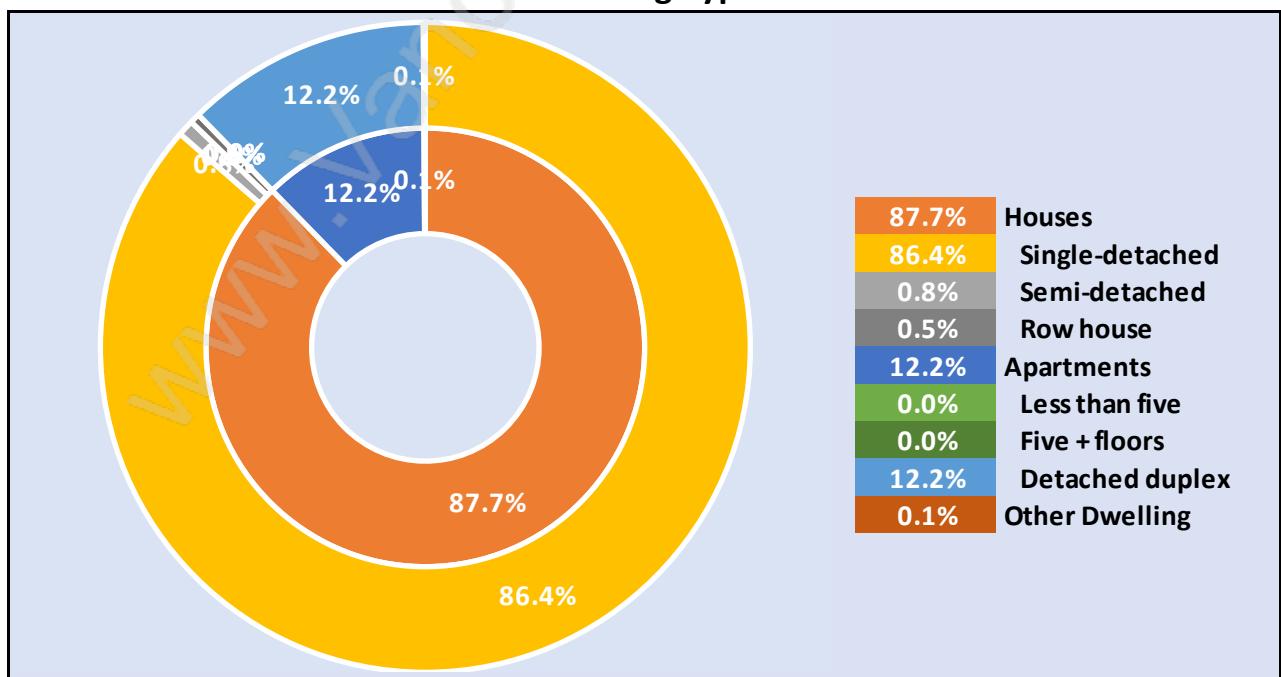

Northeast

June 2018

Population Trends in Northeast

Population by Age in Northeast

Population Age 15+ by Income Status in Northeast

Total Population Age 15 - 1,227

Households by Income in Northeast

Total Number of Households - 492 / Average Household Income - \$108,564

Families in Northeast

Average Persons per Family - 3

Children at Home in Northeast

Total Number of Children at Home - 411

Family Structure in Northeast

Total Number of Families - 402 / Average Persons per Family - 3.

Households by Household Size in Northeast

Total Number of Households - 492

Dwellings in Northeast

Population Age 15+ in Northeast

Labour Force by Occupation in Northeast

Labour Force Participation in Northeast

Travel To Work in (from) Northeast

Occupied Dwellings by Structure Type in Northeast

Dominant Bulding Type - Houses

Private Dwellings by Period of Construction in Northeast

Dominant Period of Construction - 1991-2000