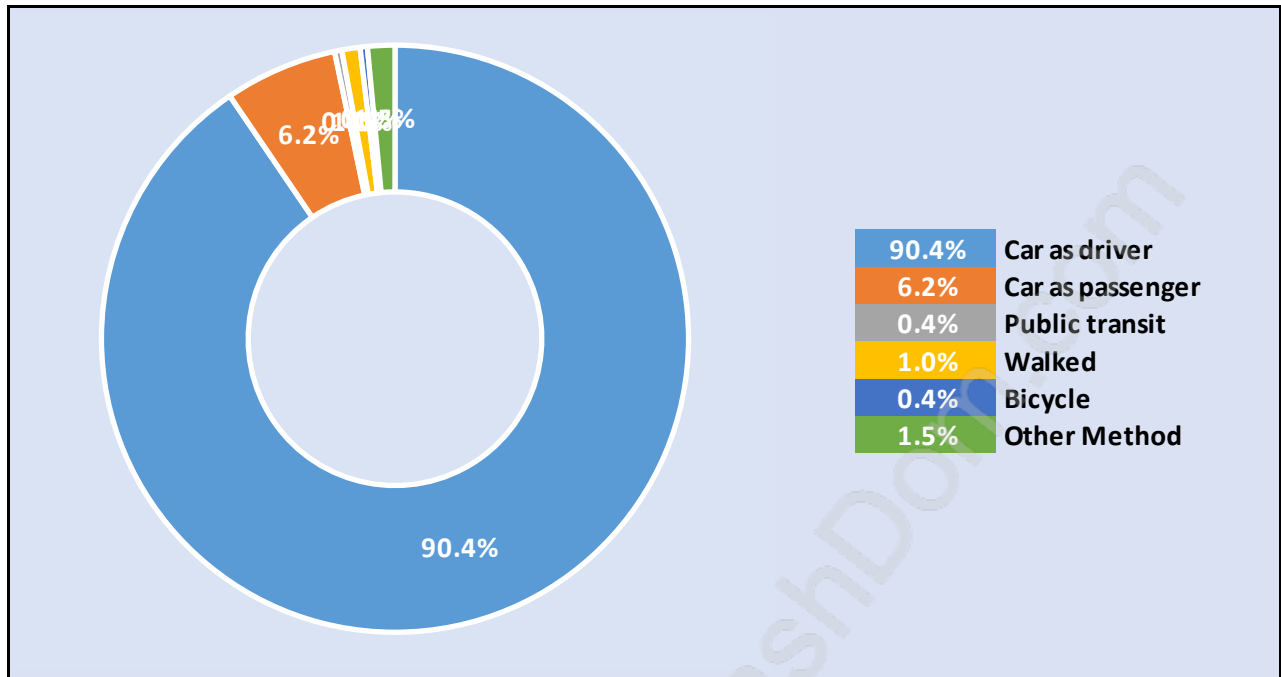

Northeast

June 2018

Population Trends in Northeast

Population by Age in Northeast

Population Age 15+ by Income Status in Northeast

Total Population Age 15 - 1,227

Households by Income in Northeast

Total Number of Households - 492 / Average Household Income - \$108,564

Families in Northeast

Average Persons per Family - 3

Children at Home in Northeast

Total Number of Children at Home - 411

Family Structure in Northeast

Total Number of Families - 402 / Average Persons per Family - 3.

Households by Household Size in Northeast

Total Number of Households - 492

Dwellings in Northeast

Population Age 15+ in Northeast

Labour Force by Occupation in Northeast

Labour Force Participation in Northeast

Travel To Work in (from) Northeast

Occupied Dwellings by Structure Type in Northeast

Dominant Bulding Type - Houses

Private Dwellings by Period of Construction in Northeast

Dominant Period of Construction - 1991-2000