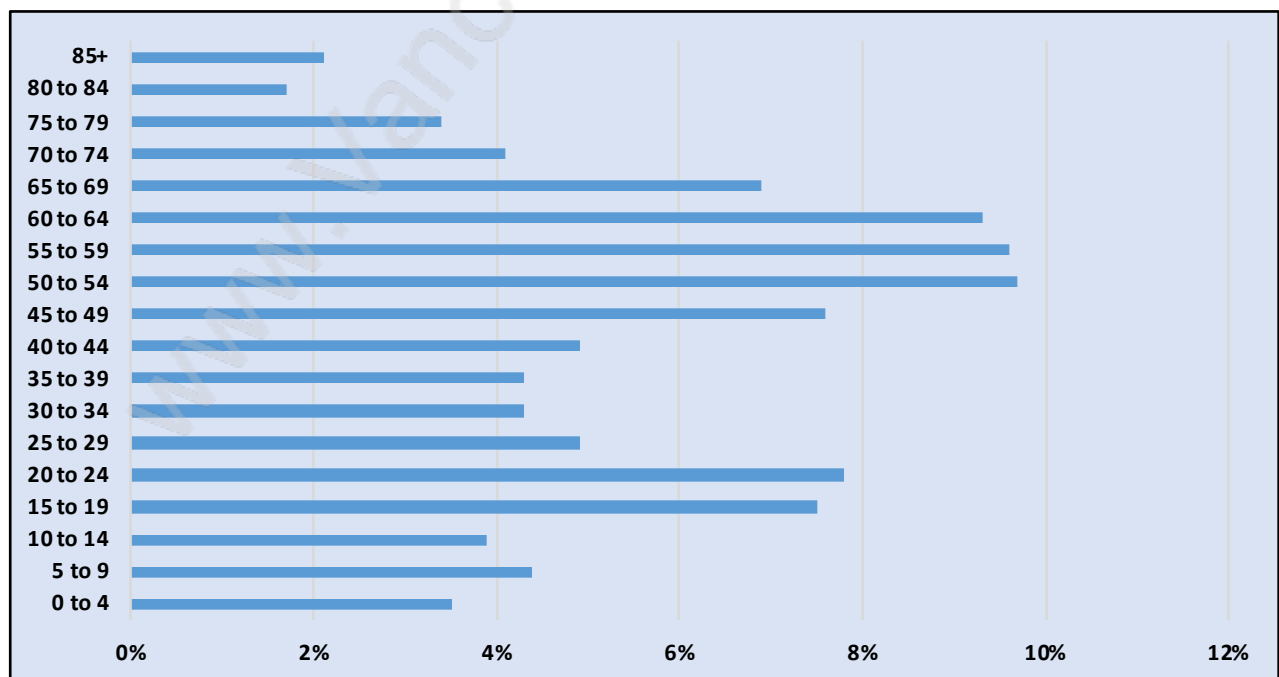

Northeast

June 2018

Population Trends in Northeast

Population by Age in Northeast

Population Age 15+ by Income Status in Northeast

Total Population Age 15 - 1,227

Households by Income in Northeast

Total Number of Households - 492 / Average Household Income - \$108,564

Families in Northeast

Average Persons per Family - 3

Children at Home in Northeast

Total Number of Children at Home - 411

Family Structure in Northeast

Total Number of Families - 402 / Average Persons per Family - 3.

Households by Household Size in Northeast

Total Number of Households - 492

Dwellings in Northeast

Population Age 15+ in Northeast

Labour Force by Occupation in Northeast

Labour Force Participation in Northeast