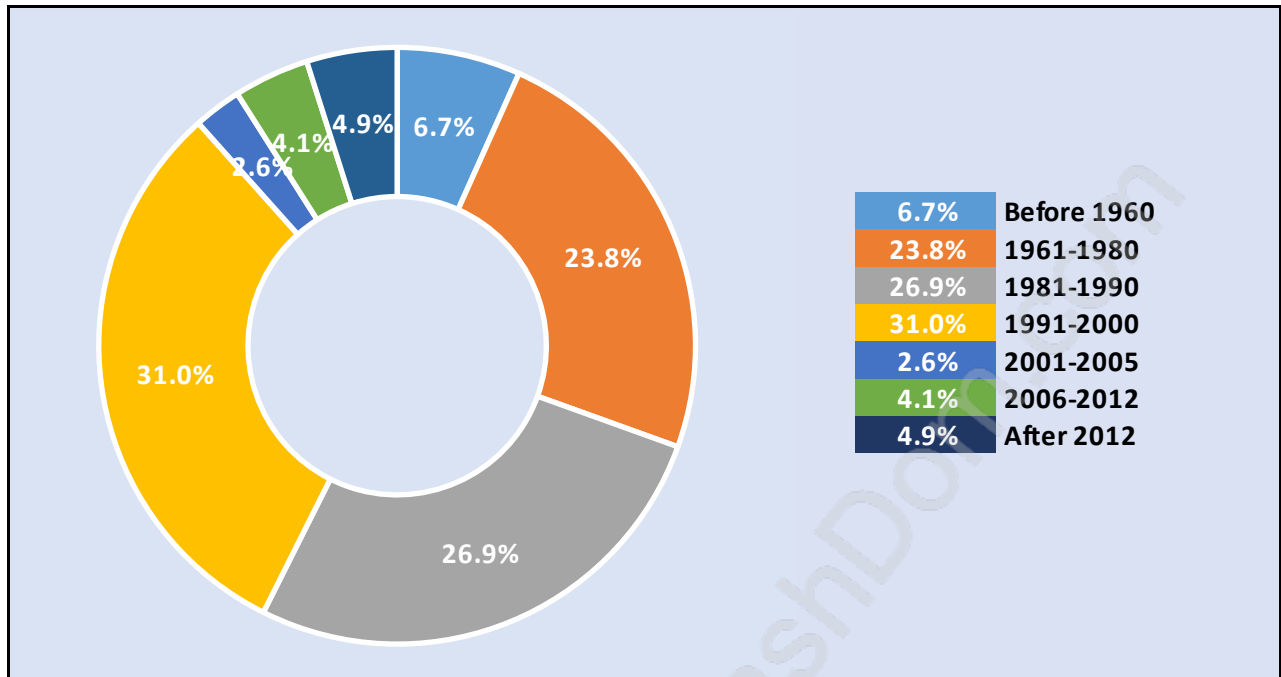

Northeast

June 2018

Population Trends in Northeast

Population by Age in Northeast

Population Age 15+ by Income Status in Northeast

Total Population Age 15 - 1,227

Households by Income in Northeast

Total Number of Households - 492 / Average Household Income - \$108,564

Families in Northeast

Average Persons per Family - 3

Children at Home in Northeast

Total Number of Children at Home - 411

Family Structure in Northeast

Total Number of Families - 402 / Average Persons per Family - 3.

Travel To Work in (from) Northeast

Occupied Dwellings by Structure Type in Northeast

Dominant Bulding Type - Houses

Private Dwellings by Period of Construction in Northeast

Dominant Period of Construction - 1991-2000