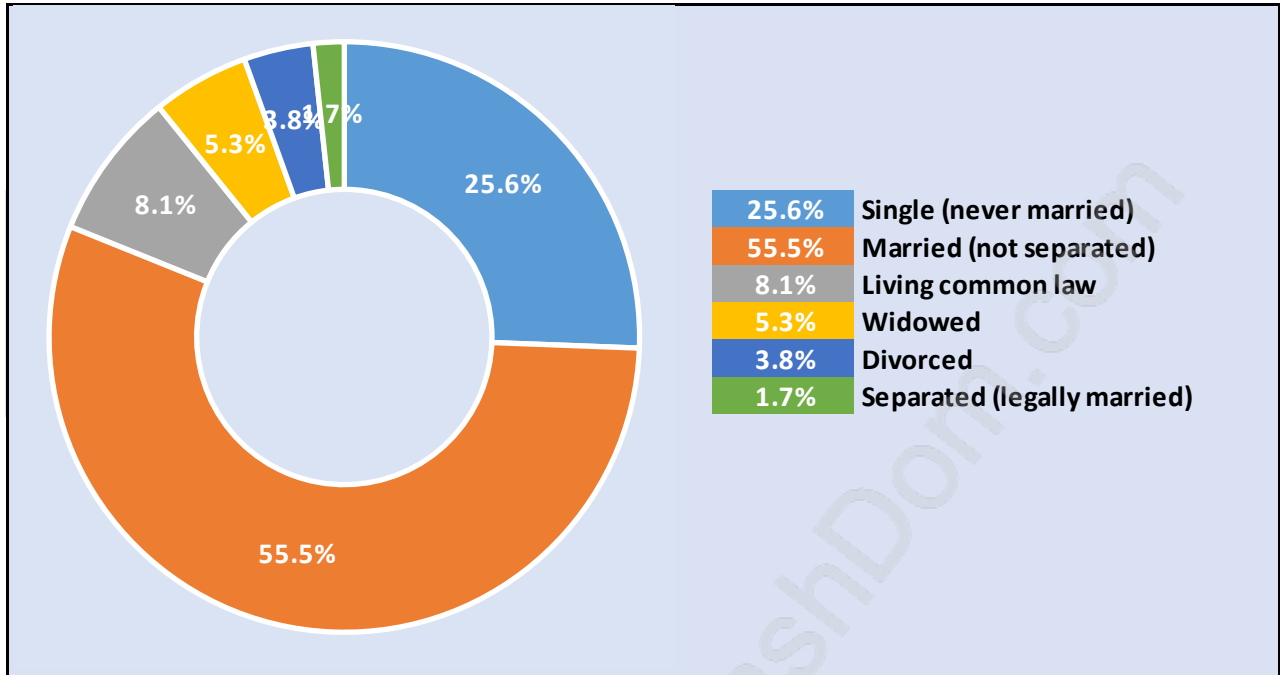

Northeast

June 2018

Population Trends in Northeast

Population by Age in Northeast

Population Age 15+ by Income Status in Northeast

Total Population Age 15 - 1,227

Households by Income in Northeast

Total Number of Households - 492 / Average Household Income - \$108,564

Families in Northeast

Average Persons per Family - 3

Children at Home in Northeast

Total Number of Children at Home - 411

Family Structure in Northeast

Total Number of Families - 402 / Average Persons per Family - 3.

Households by Household Size in Northeast

Total Number of Households - 492

Dwellings in Northeast

Population Age 15+ in Northeast

Labour Force by Occupation in Northeast

Labour Force Participation in Northeast