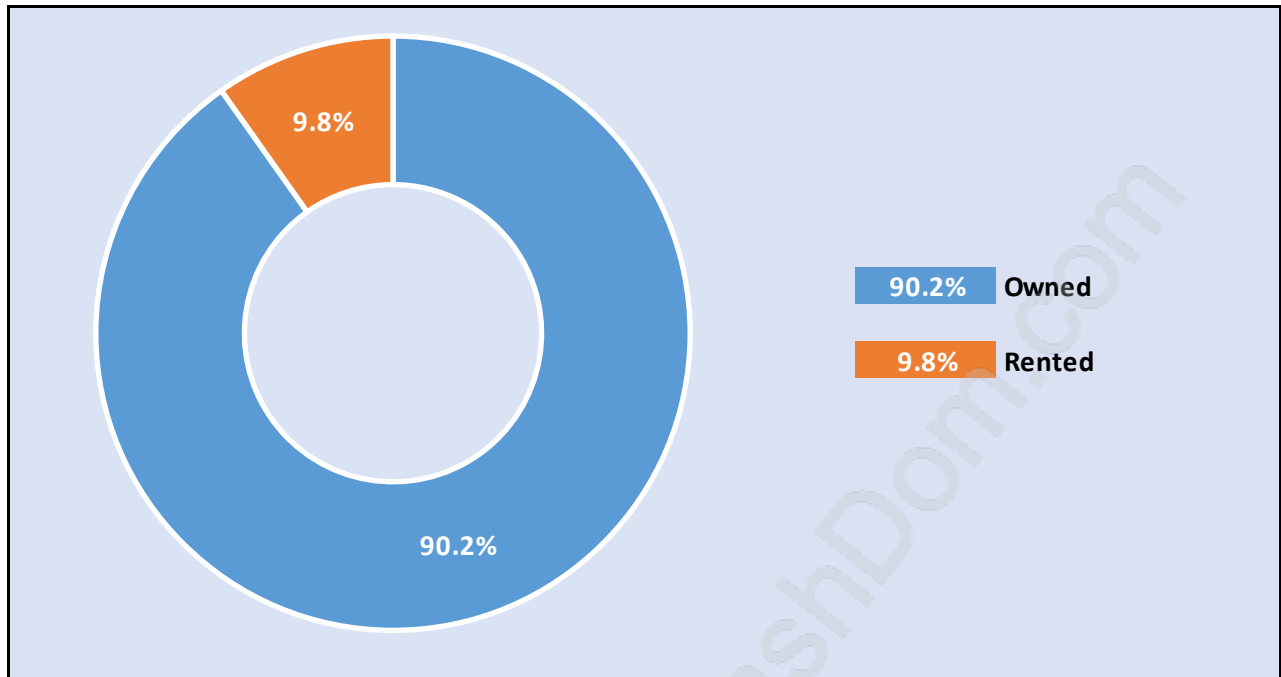

Northeast

June 2018

Population Trends in Northeast

Population by Age in Northeast

Population Age 15+ by Income Status in Northeast

Total Population Age 15 - 1,227

Households by Income in Northeast

Total Number of Households - 492 / Average Household Income - \$108,564

Families in Northeast

Average Persons per Family - 3

Children at Home in Northeast

Total Number of Children at Home - 411

Family Structure in Northeast

Total Number of Families - 402 / Average Persons per Family - 3.

Households by Household Size in Northeast

Total Number of Households - 492

Dwellings in Northeast

Population Age 15+ in Northeast

Labour Force by Occupation in Northeast

Labour Force Participation in Northeast