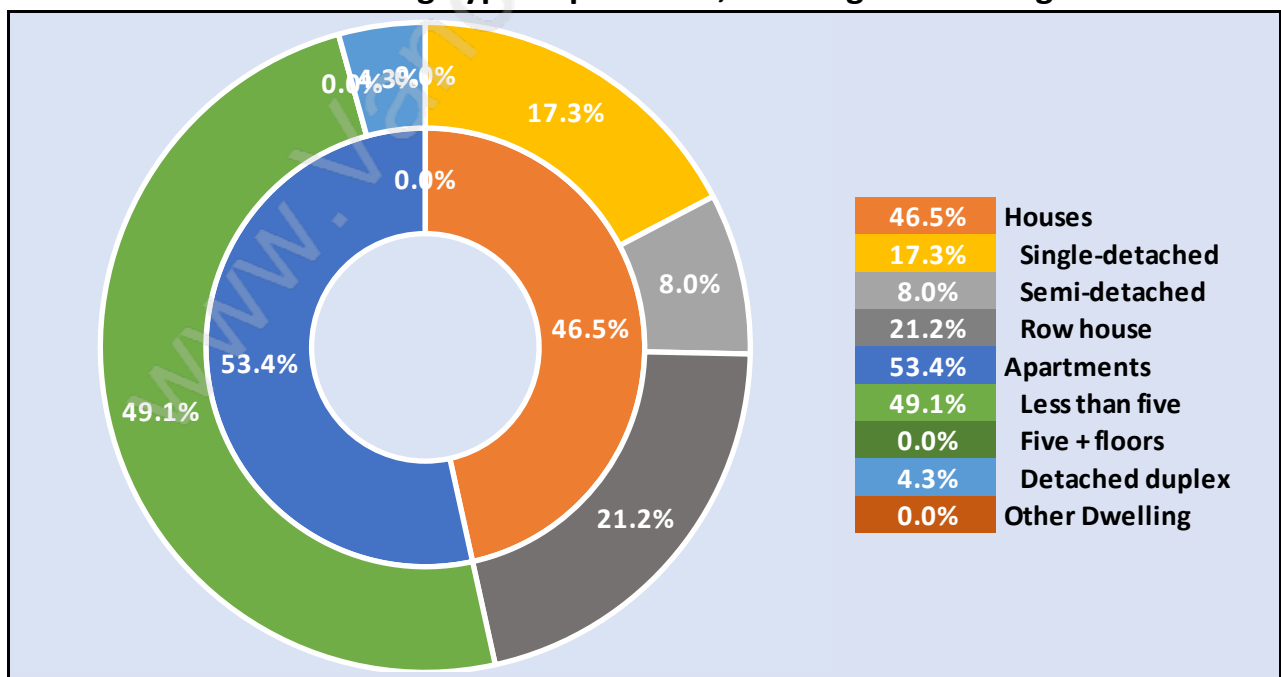

Northlands

Population Trends in Northlands

Population by Age in Northlands

Population Age 15+ by Income Status in Northlands

Total Population Age 15 - 1,613

Households by Income in Northlands

Total Number of Households - 810 / Average Household Income - \$136,911

Families in Northlands

Average Persons per Family - 2.7

Children at Home in Northlands

Total Number of Children at Home - 476

Family Structure in Northlands

Total Number of Families - 558 / Average Persons per Family - 2.7

Households by Household Size in Northlands

Total Number of Households - 810

Dwellings in Northlands

Population Age 15+ in Northlands

Labour Force by Occupation in Northlands

Labour Force Participation in Northlands

Travel To Work in (from) Northlands

Occupied Dwellings by Structure Type in Northlands

Dominant Bulding Type - Apartment, building low and high rise

Private Dwellings by Period of Construction in Northlands