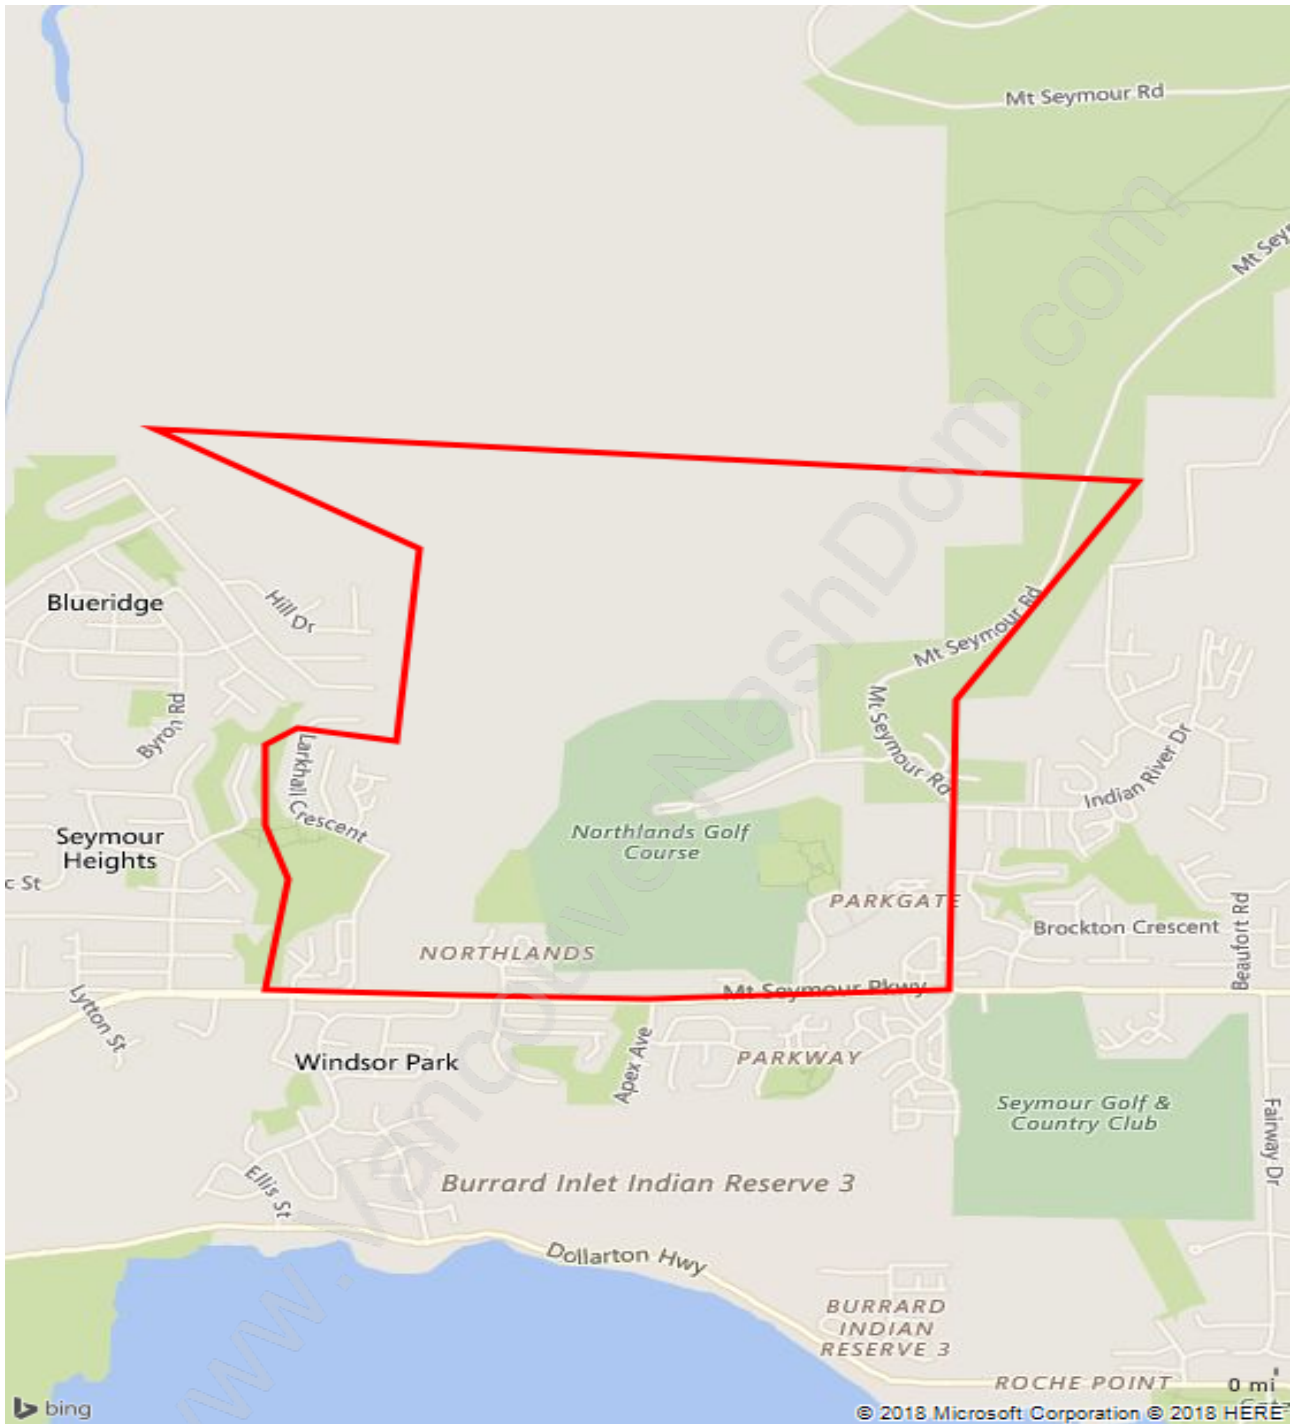

Northlands

Population Trends in Northlands

Population by Age in Northlands

Population Age 15+ by Income Status in Northlands

Total Population Age 15 - 1,613

Households by Income in Northlands

Total Number of Households - 810 / Average Household Income - \$136,911