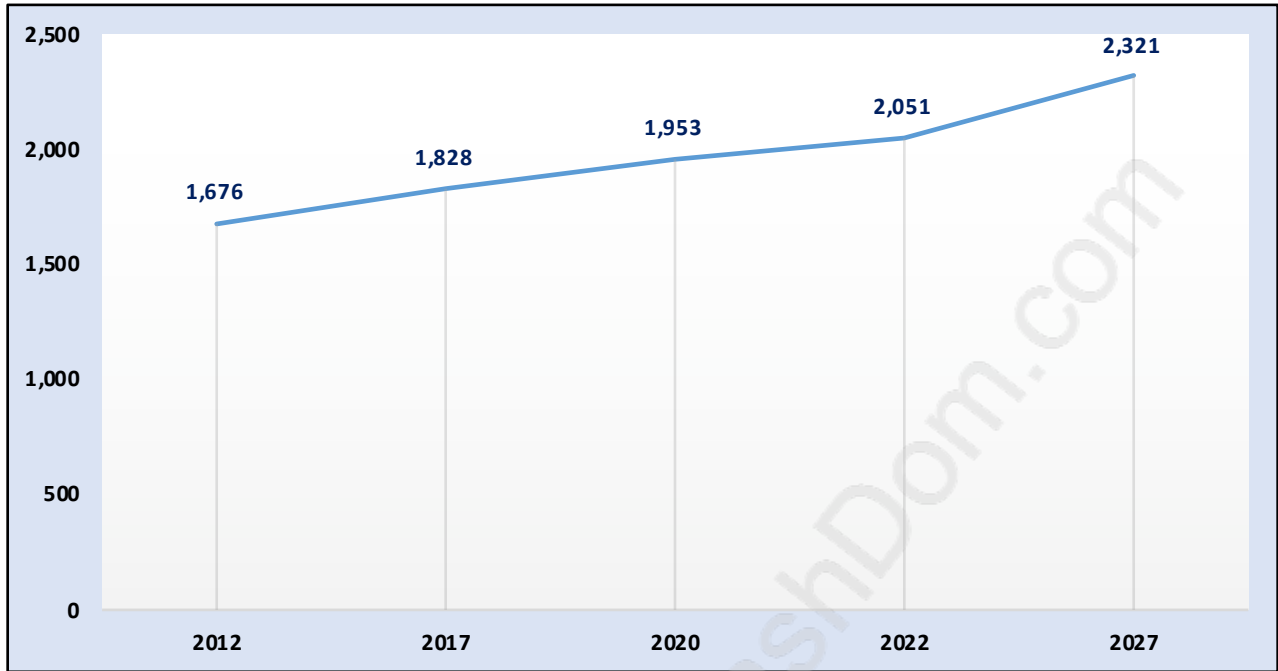

Northlands

Population Trends in Northlands

Population by Age in Northlands

Population Age 15+ by Income Status in Northlands

Total Population Age 15 - 1,613

Households by Income in Northlands

Total Number of Households - 810 / Average Household Income - \$136,911

Families in Northlands

Average Persons per Family - 2.7

Children at Home in Northlands

Total Number of Children at Home - 476

Family Structure in Northlands

Total Number of Families - 558 / Average Persons per Family - 2.7