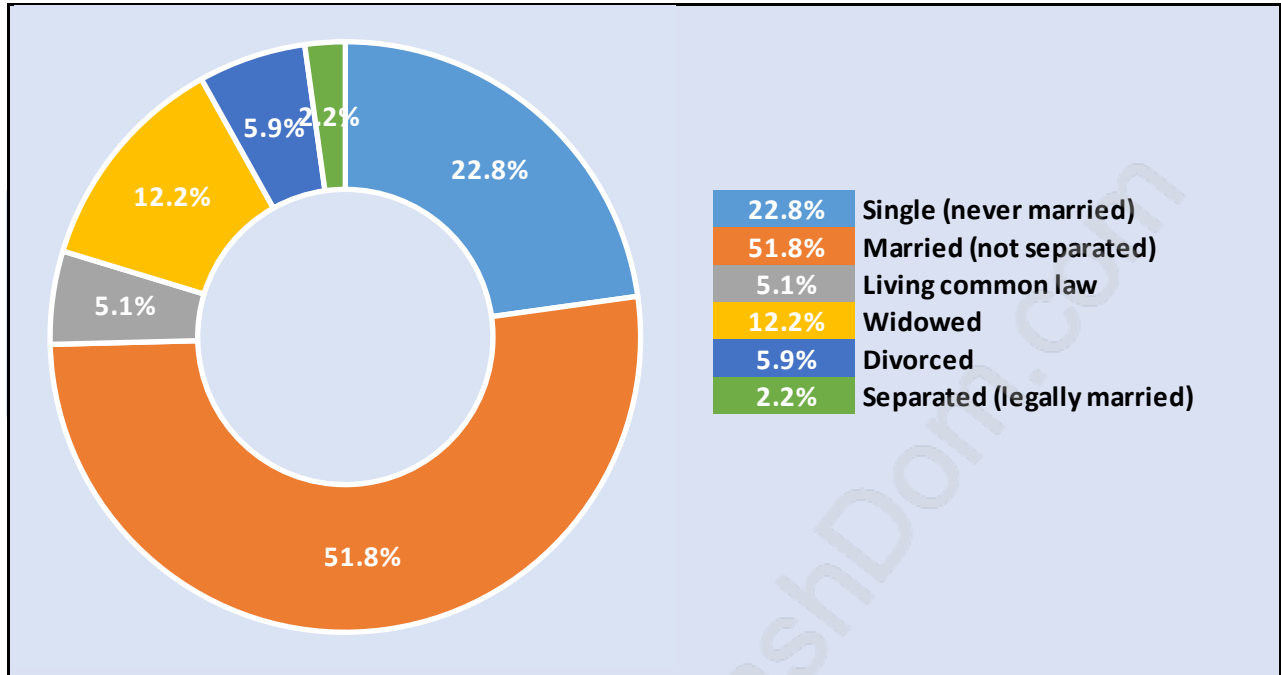

Northlands

Population Trends in Northlands

Population by Age in Northlands

Population Age 15+ by Income Status in Northlands

Total Population Age 15 - 1,613

Households by Income in Northlands

Total Number of Households - 810 / Average Household Income - \$136,911

Families in Northlands

Average Persons per Family - 2.7

Children at Home in Northlands

Total Number of Children at Home - 476

Family Structure in Northlands

Total Number of Families - 558 / Average Persons per Family - 2.7

Households by Household Size in Northlands

Total Number of Households - 810

Dwellings in Northlands

Population Age 15+ in Northlands

Labour Force by Occupation in Northlands

Labour Force Participation in Northlands