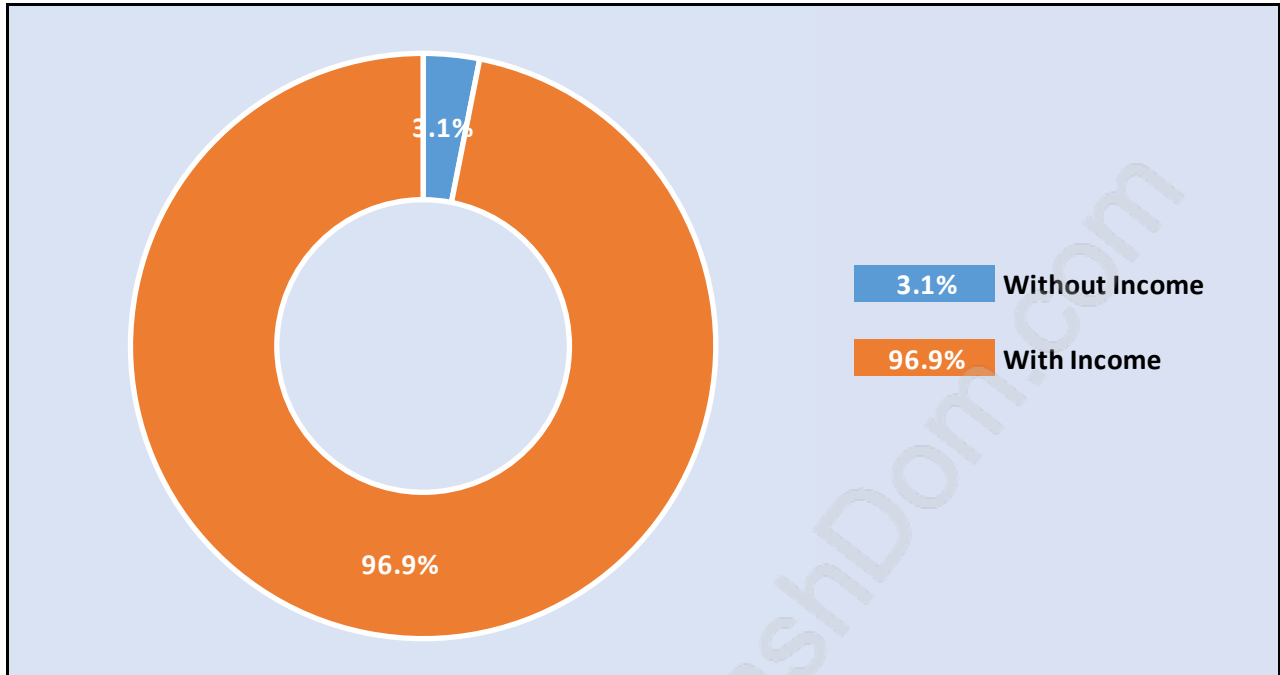

Northlands

Population Trends in Northlands

Population by Age in Northlands

Population Age 15+ by Income Status in Northlands

Total Population Age 15 - 1,613

Households by Income in Northlands

Total Number of Households - 810 / Average Household Income - \$136,911

Families in Northlands

Average Persons per Family - 2.7

Children at Home in Northlands

Total Number of Children at Home - 476

Family Structure in Northlands

Total Number of Families - 558 / Average Persons per Family - 2.7