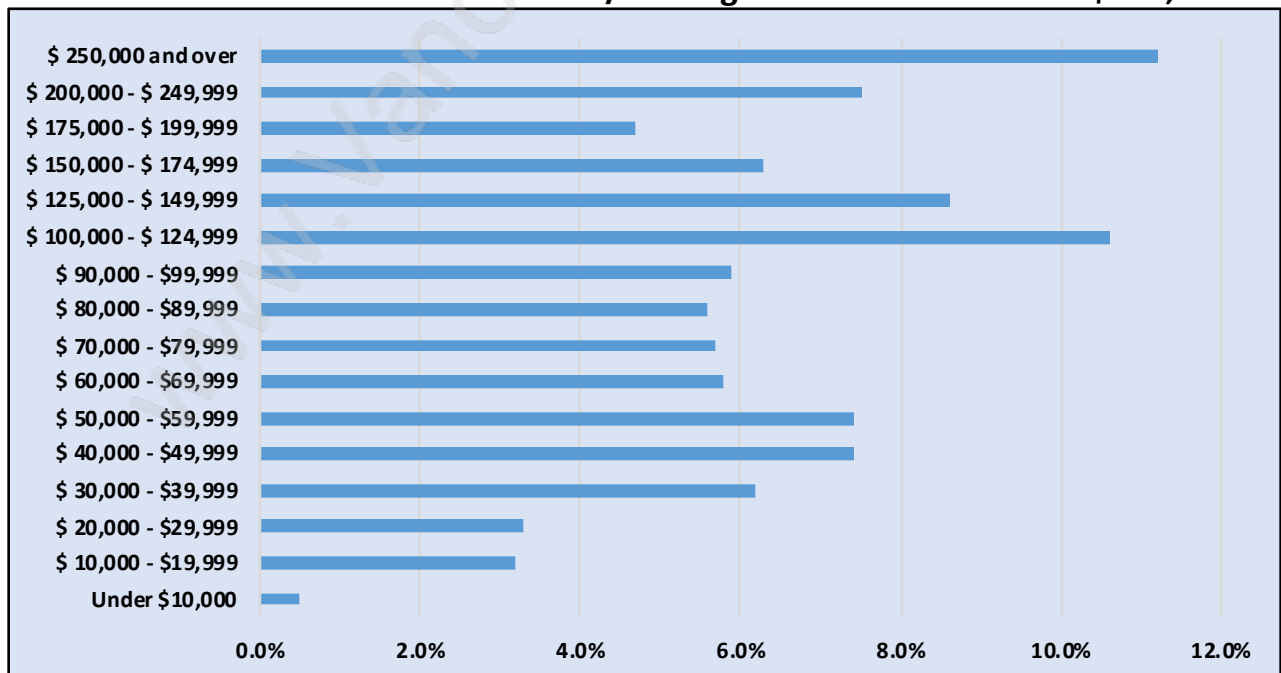

Northlands

Population Trends in Northlands

Population by Age in Northlands

Population Age 15+ by Income Status in Northlands

Total Population Age 15 - 1,613

Households by Income in Northlands

Total Number of Households - 810 / Average Household Income - \$136,911

Families in Northlands

Average Persons per Family - 2.7

Children at Home in Northlands

Total Number of Children at Home - 476

Family Structure in Northlands

Total Number of Families - 558 / Average Persons per Family - 2.7