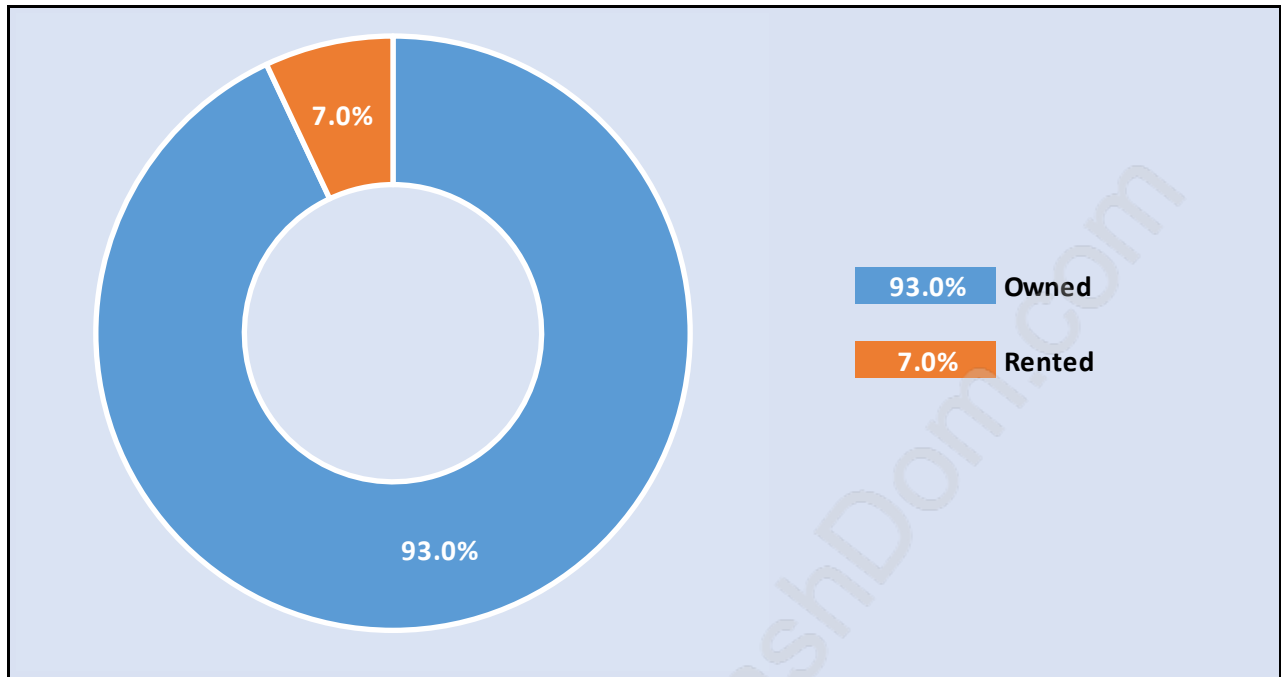

Northlands

Population Trends in Northlands

Population by Age in Northlands

Population Age 15+ by Income Status in Northlands

Total Population Age 15 - 1,613

Households by Income in Northlands

Total Number of Households - 810 / Average Household Income - \$136,911

Families in Northlands

Average Persons per Family - 2.7

Children at Home in Northlands

Total Number of Children at Home - 476

Family Structure in Northlands

Total Number of Families - 558 / Average Persons per Family - 2.7

Households by Household Size in Northlands

Total Number of Households - 810

Dwellings in Northlands

Population Age 15+ in Northlands

Labour Force by Occupation in Northlands

Labour Force Participation in Northlands