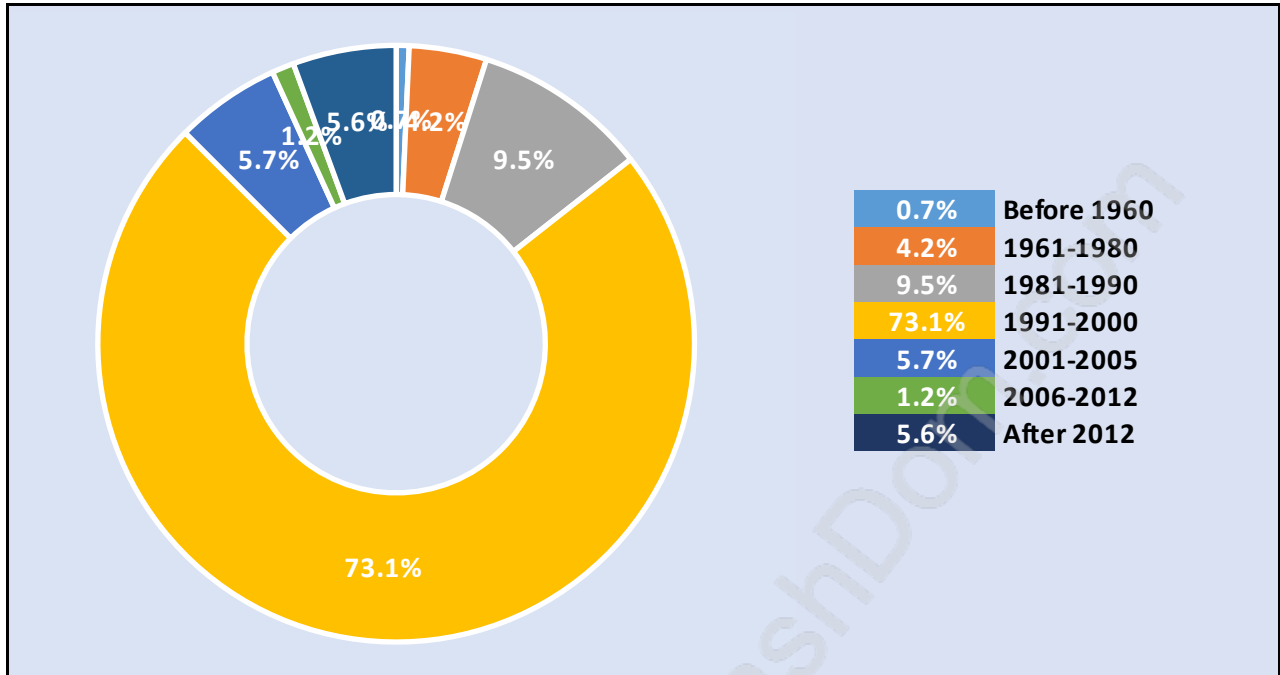

Northlands

Population Trends in Northlands

Population by Age in Northlands

Population Age 15+ by Income Status in Northlands

Total Population Age 15 - 1,613

Households by Income in Northlands

Total Number of Households - 810 / Average Household Income - \$136,911

Travel To Work in (from) Northlands

Occupied Dwellings by Structure Type in Northlands

Dominant Bulding Type - Apartment, building low and high rise

Private Dwellings by Period of Construction in Northlands

Dominant Period of Construction - 1991-2000

Population by Religion in Northlands

Population by Home Languages in Northlands