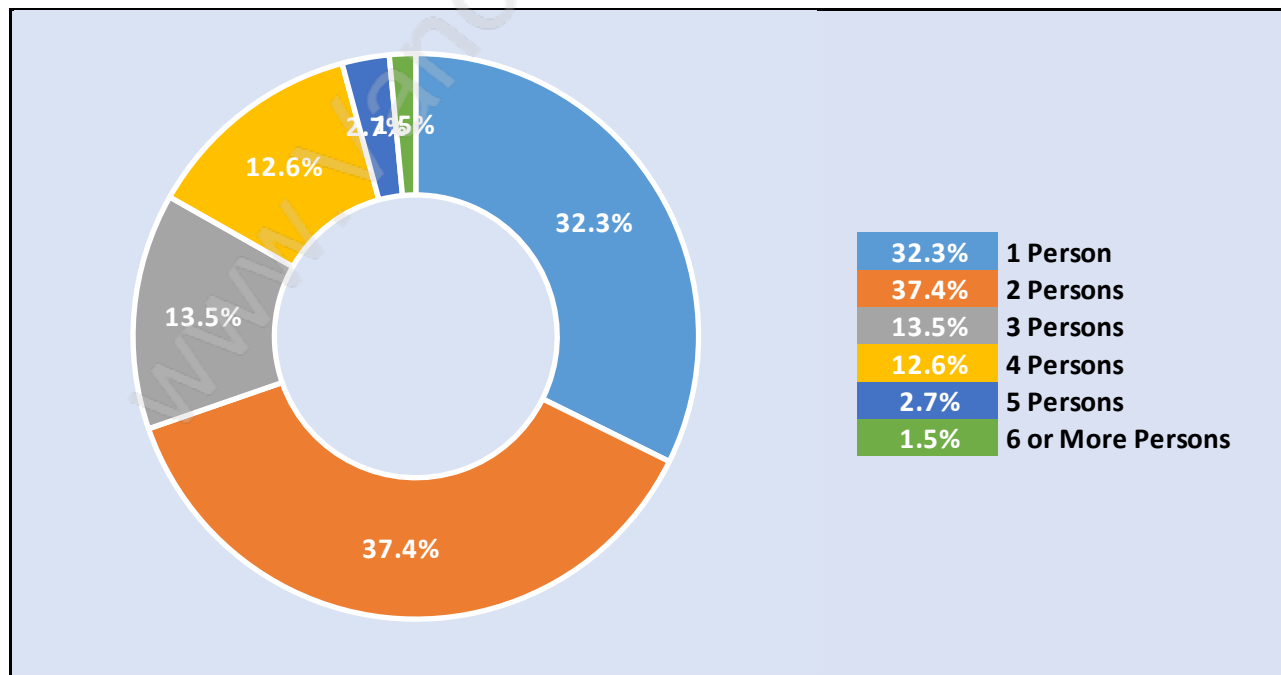

Northlands

Population Trends in Northlands

Population by Age in Northlands

Population Age 15+ by Income Status in Northlands

Total Population Age 15 - 1,613

Households by Income in Northlands

Total Number of Households - 810 / Average Household Income - \$136,911

Families in Northlands

Average Persons per Family - 2.7

Children at Home in Northlands

Total Number of Children at Home - 476

Family Structure in Northlands

Total Number of Families - 558 / Average Persons per Family - 2.7

Households by Household Size in Northlands

Total Number of Households - 810

Dwellings in Northlands

Population Age 15+ in Northlands

Labour Force by Occupation in Northlands

Labour Force Participation in Northlands