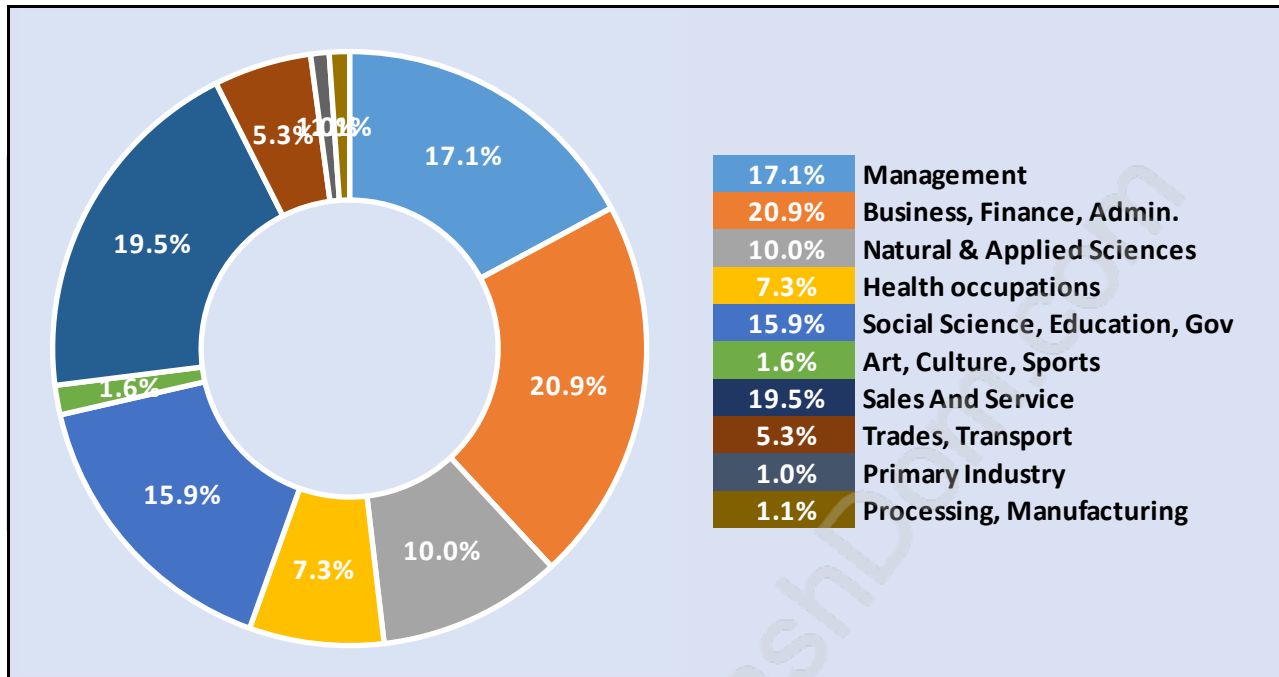

Labour Force by Occupation in Northlands