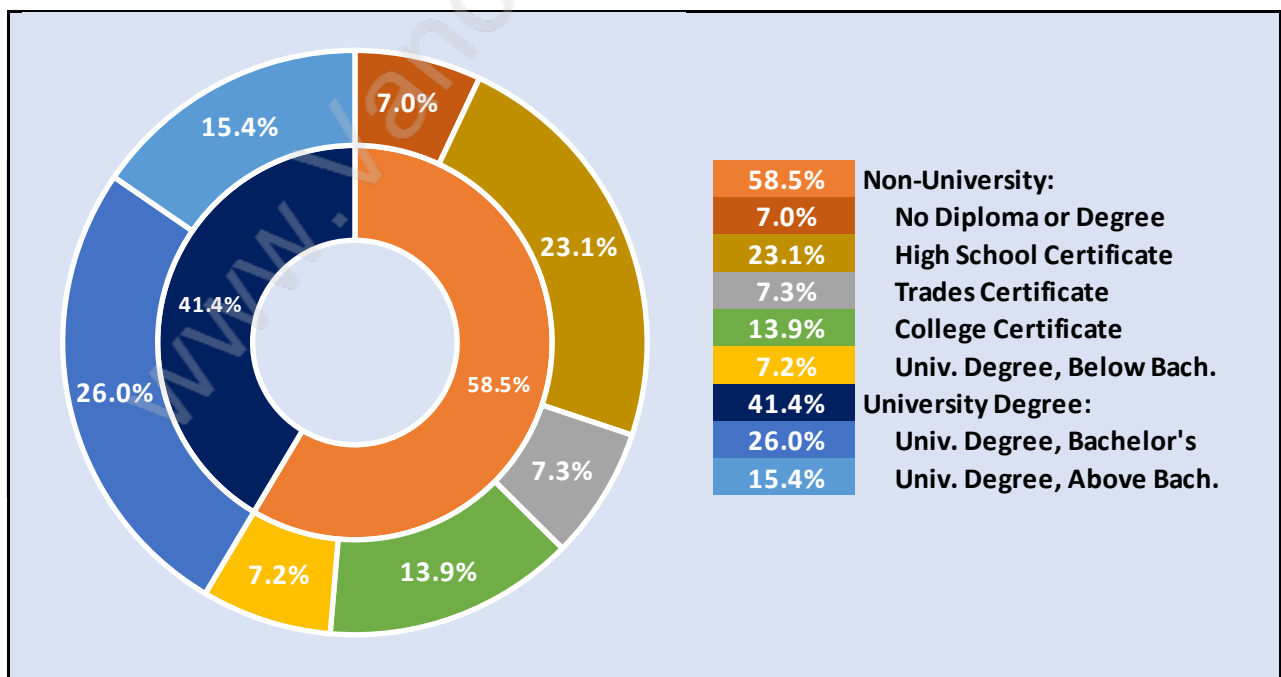

Northlands

Population Trends in Northlands

Population by Age in Northlands

Population Age 15+ by Income Status in Northlands

Total Population Age 15 - 1,613

Households by Income in Northlands

Total Number of Households - 810 / Average Household Income - \$136,911

Households by Household Size in Northlands

Total Number of Households - 810

Dwellings in Northlands

Population Age 15+ in Northlands

Labour Force by Occupation in Northlands

Labour Force Participation in Northlands