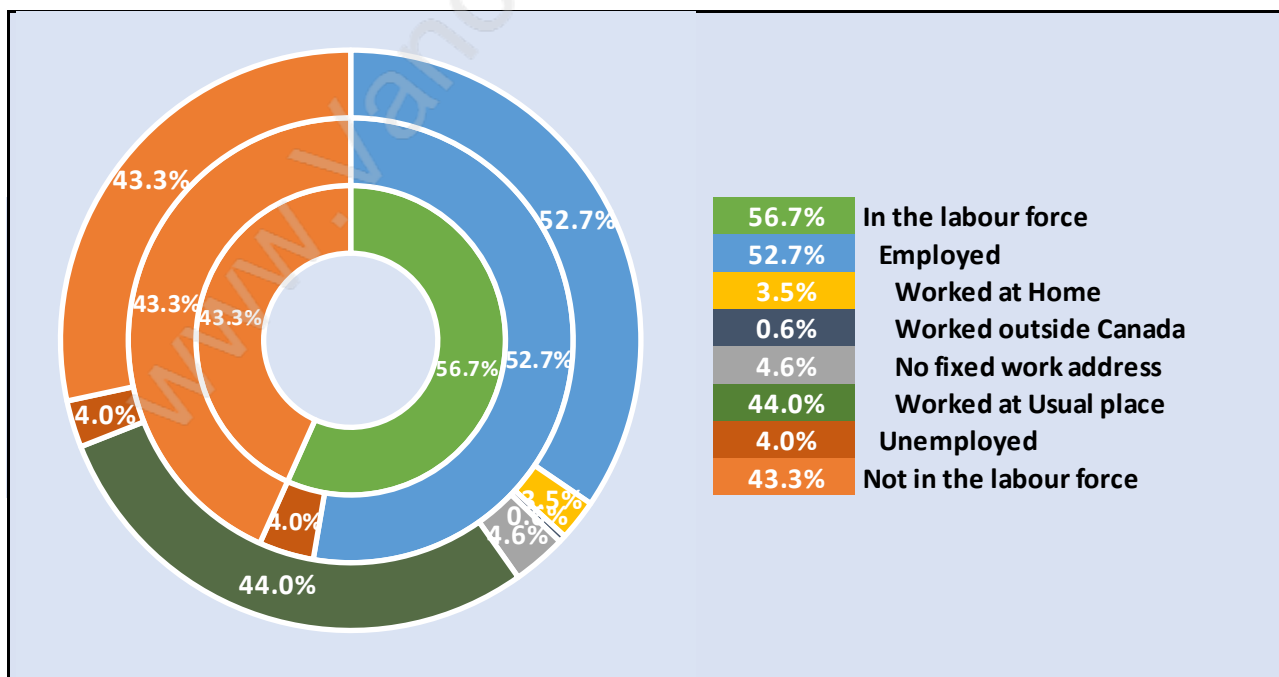

Northlands

Population Trends in Northlands

Population by Age in Northlands

Population Age 15+ by Income Status in Northlands

Total Population Age 15 - 1,613

Households by Income in Northlands

Total Number of Households - 810 / Average Household Income - \$136,911

Households by Household Size in Northlands

Total Number of Households - 810

Dwellings in Northlands

Population Age 15+ in Northlands

Labour Force by Occupation in Northlands

Labour Force Participation in Northlands