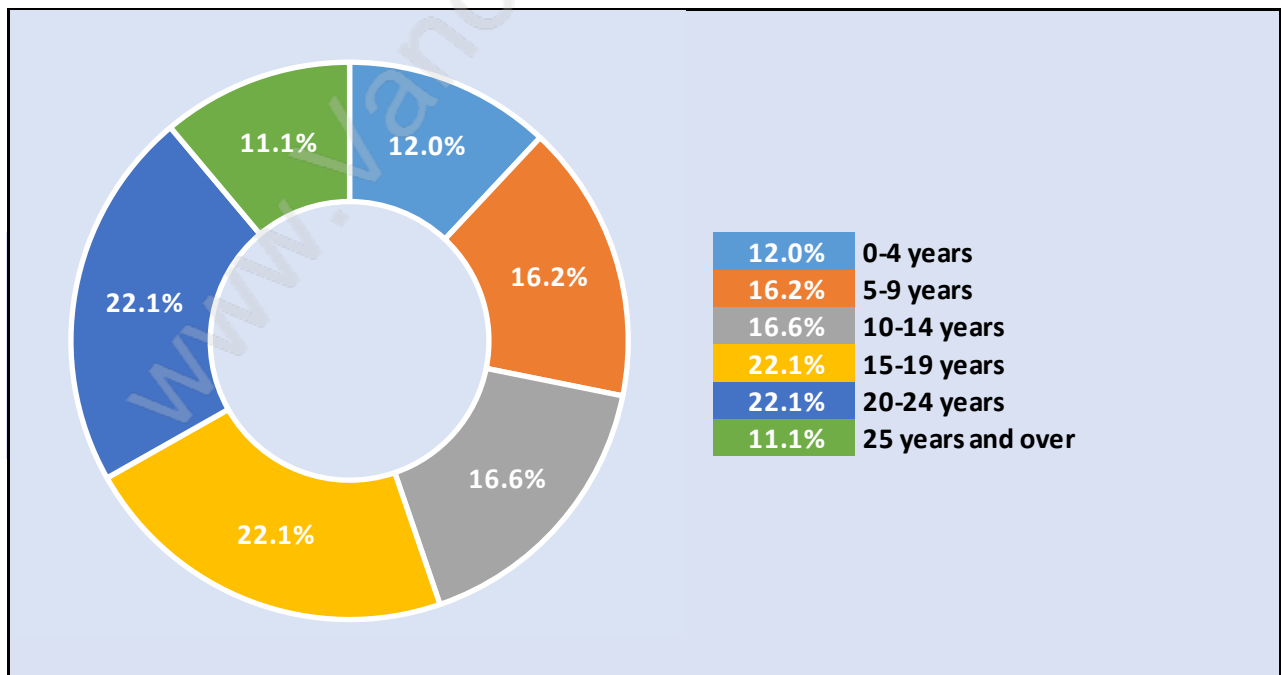

Northlands

Population Trends in Northlands

Population by Age in Northlands

Population Age 15+ by Income Status in Northlands

Total Population Age 15 - 1,613

Households by Income in Northlands

Total Number of Households - 810 / Average Household Income - \$136,911

Families in Northlands

Average Persons per Family - 2.7

Children at Home in Northlands

Total Number of Children at Home - 476

Family Structure in Northlands

Total Number of Families - 558 / Average Persons per Family - 2.7