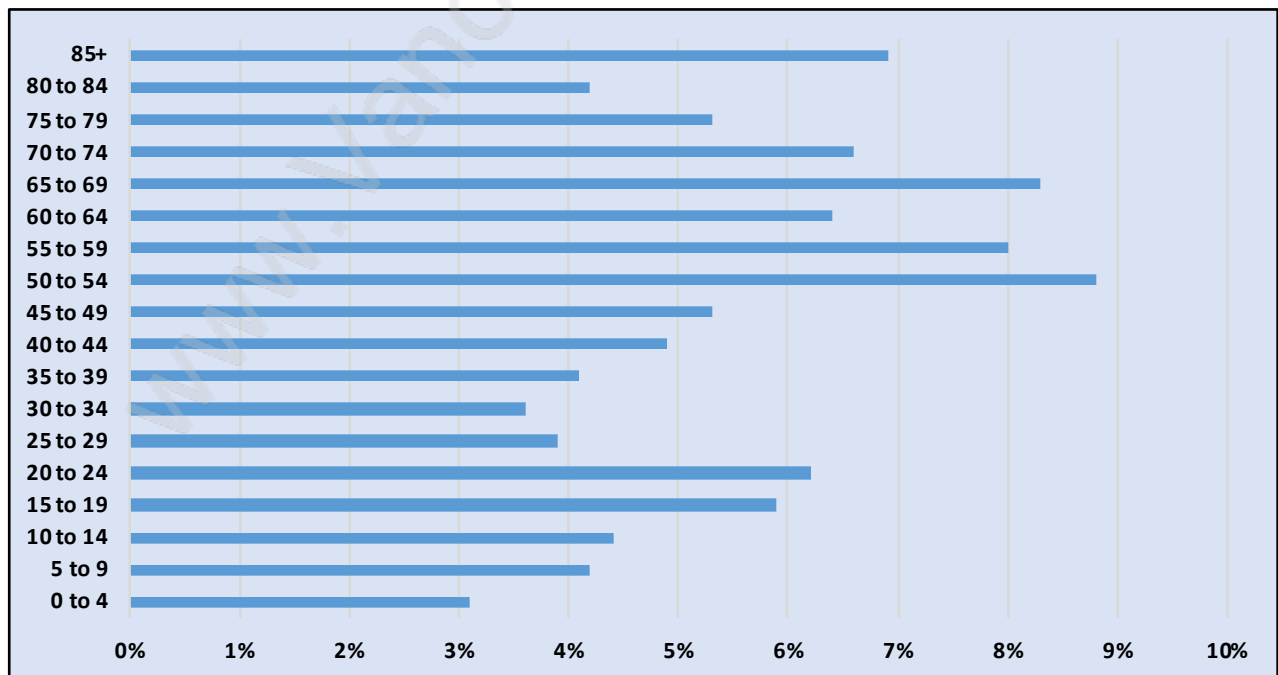

Northlands

Population Trends in Northlands

Population by Age in Northlands

Population Age 15+ by Income Status in Northlands

Total Population Age 15 - 1,613

Households by Income in Northlands

Total Number of Households - 810 / Average Household Income - \$136,911

Families in Northlands

Average Persons per Family - 2.7

Children at Home in Northlands

Total Number of Children at Home - 476

Family Structure in Northlands

Total Number of Families - 558 / Average Persons per Family - 2.7