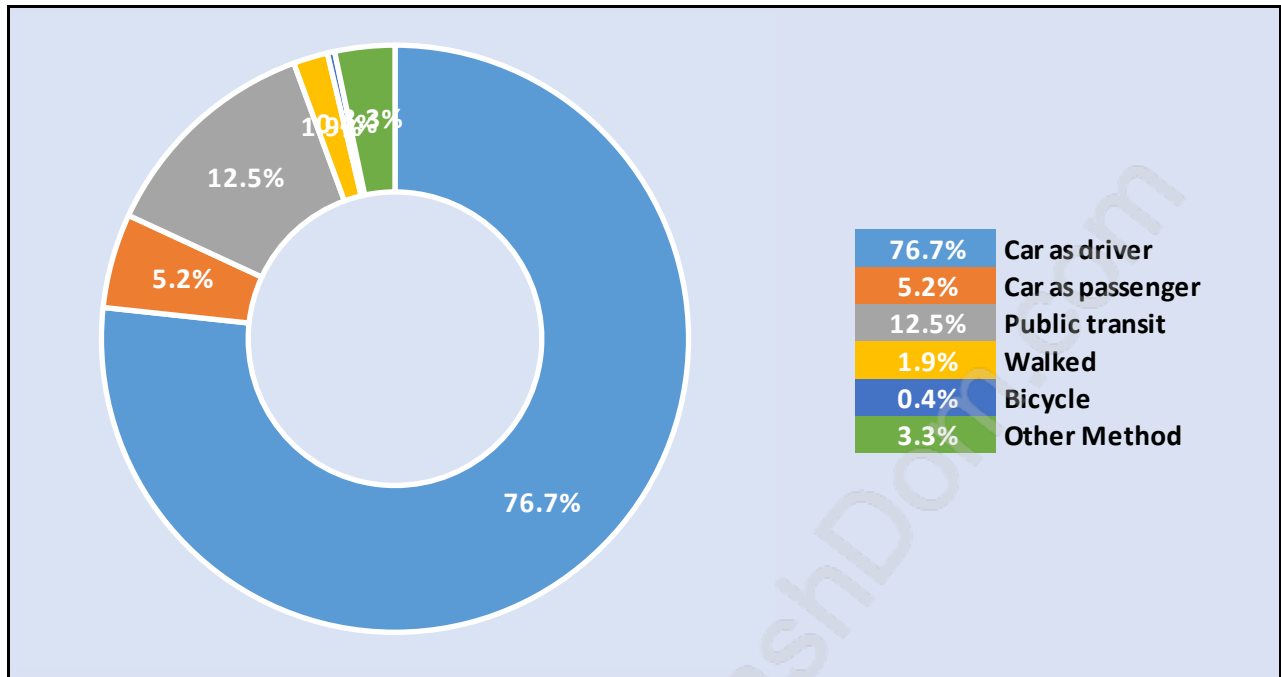

Travel To Work in (from) Northlands