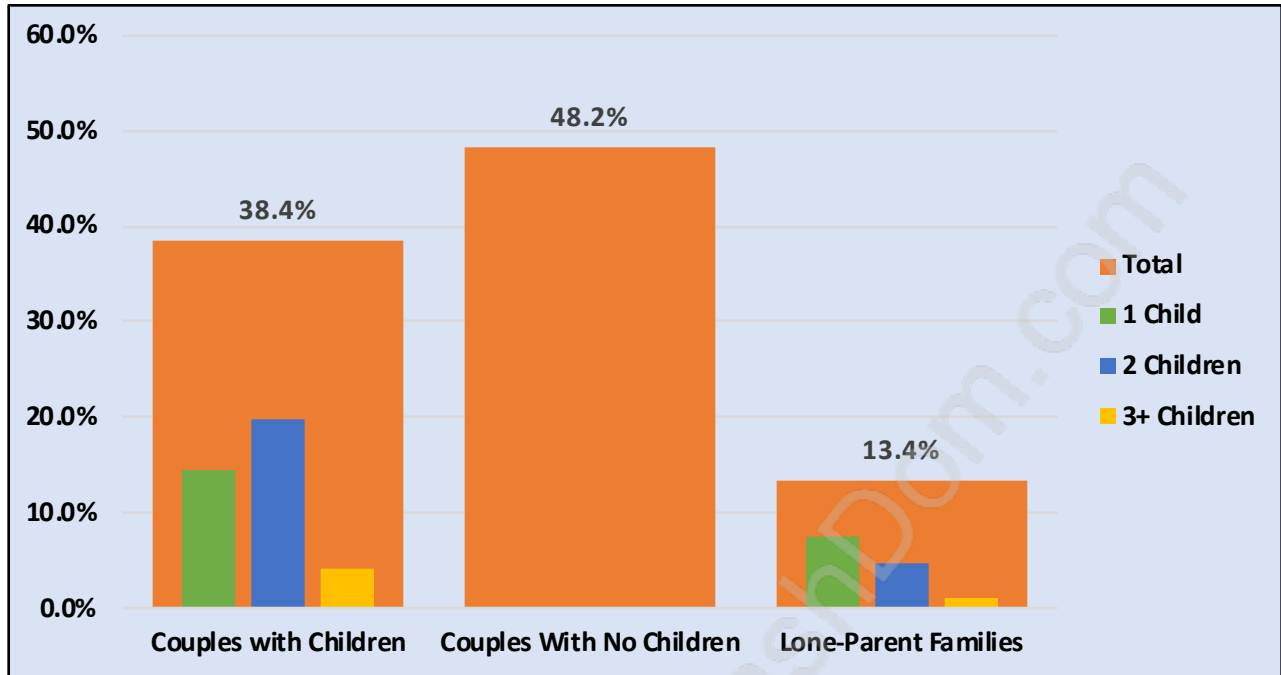

Northlands

Population Trends in Northlands

Population by Age in Northlands

Population Age 15+ by Income Status in Northlands

Total Population Age 15 - 1,613

Households by Income in Northlands

Total Number of Households - 810 / Average Household Income - \$136,911

Families in Northlands

Average Persons per Family - 2.7

Children at Home in Northlands

Total Number of Children at Home - 476

Family Structure in Northlands

Total Number of Families - 558 / Average Persons per Family - 2.7

Households by Household Size in Northlands

Total Number of Households - 810

Dwellings in Northlands

Population Age 15+ in Northlands

Labour Force by Occupation in Northlands

Labour Force Participation in Northlands