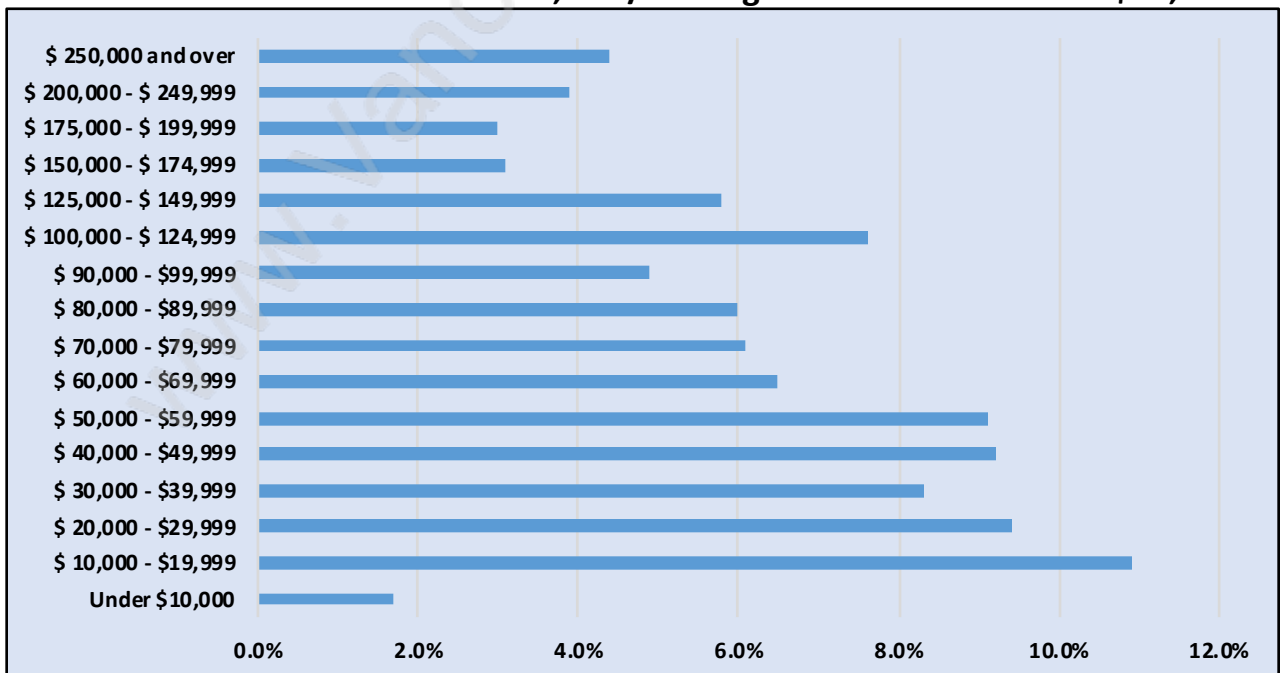

Oakridge

Population Trends in Oakridge

Population by Age in Oakridge

Population Age 15+ by Income Status in Oakridge

Total Population Age 15 - 5,373

Households by Income in Oakridge

Total Number of Households - 2,437 / Average Household Income - \$90,111

Families in Oakridge

Average Persons per Family - 3

Children at Home in Oakridge

Total Number of Children at Home - 1,696

Family Structure in Oakridge

Total Number of Families - 1,587 / Average Persons per Family - 3.