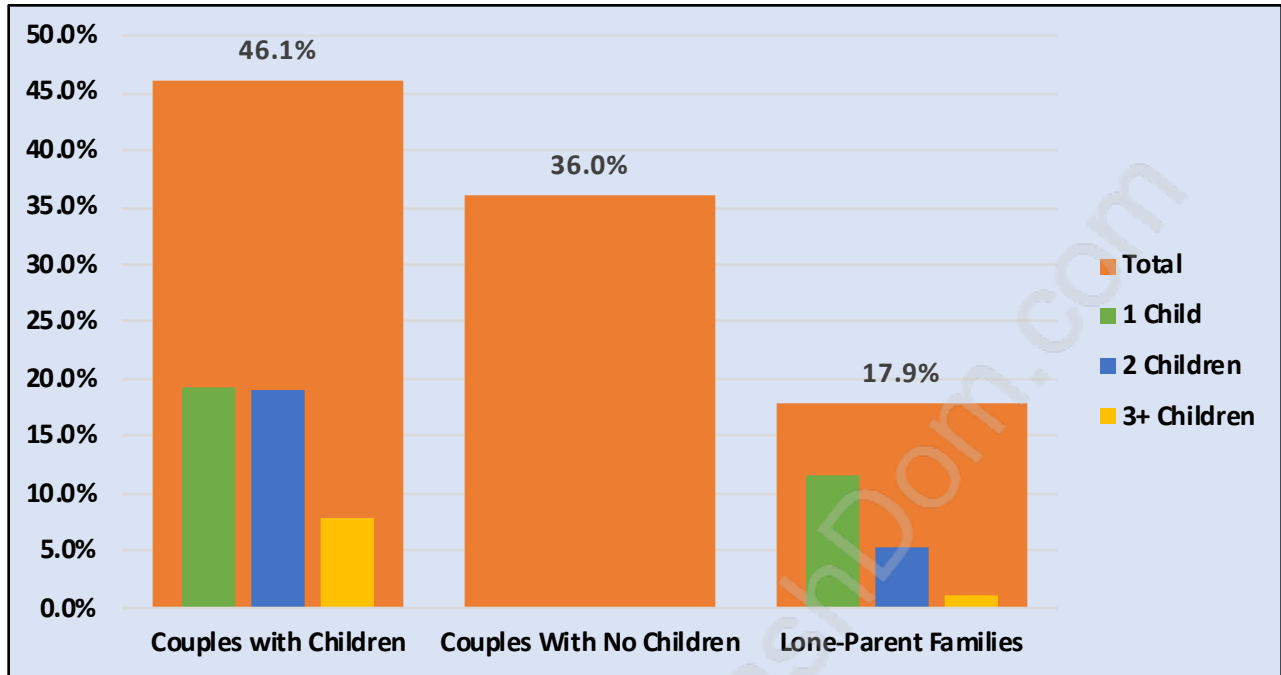

Oakridge

Population Trends in Oakridge

Population by Age in Oakridge

Population Age 15+ by Income Status in Oakridge

Total Population Age 15 - 5,373

Households by Income in Oakridge

Total Number of Households - 2,437 / Average Household Income - \$90,111

Families in Oakridge

Average Persons per Family - 3

Children at Home in Oakridge

Total Number of Children at Home - 1,696

Family Structure in Oakridge

Total Number of Families - 1,587 / Average Persons per Family - 3.

Households by Household Size in Oakridge

Total Number of Households - 2,437

Dwellings in Oakridge

Population Age 15+ in Oakridge

Labour Force by Occupation in Oakridge

Labour Force Participation in Oakridge