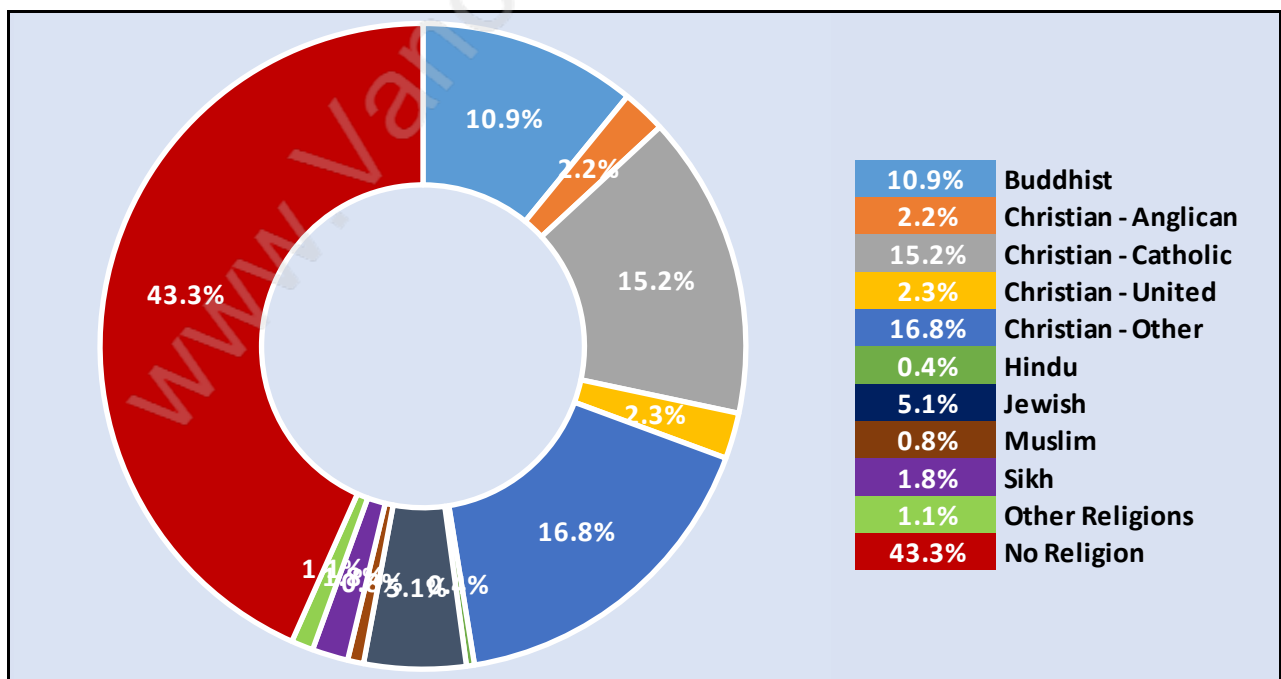

Population by Religion in Oakridge