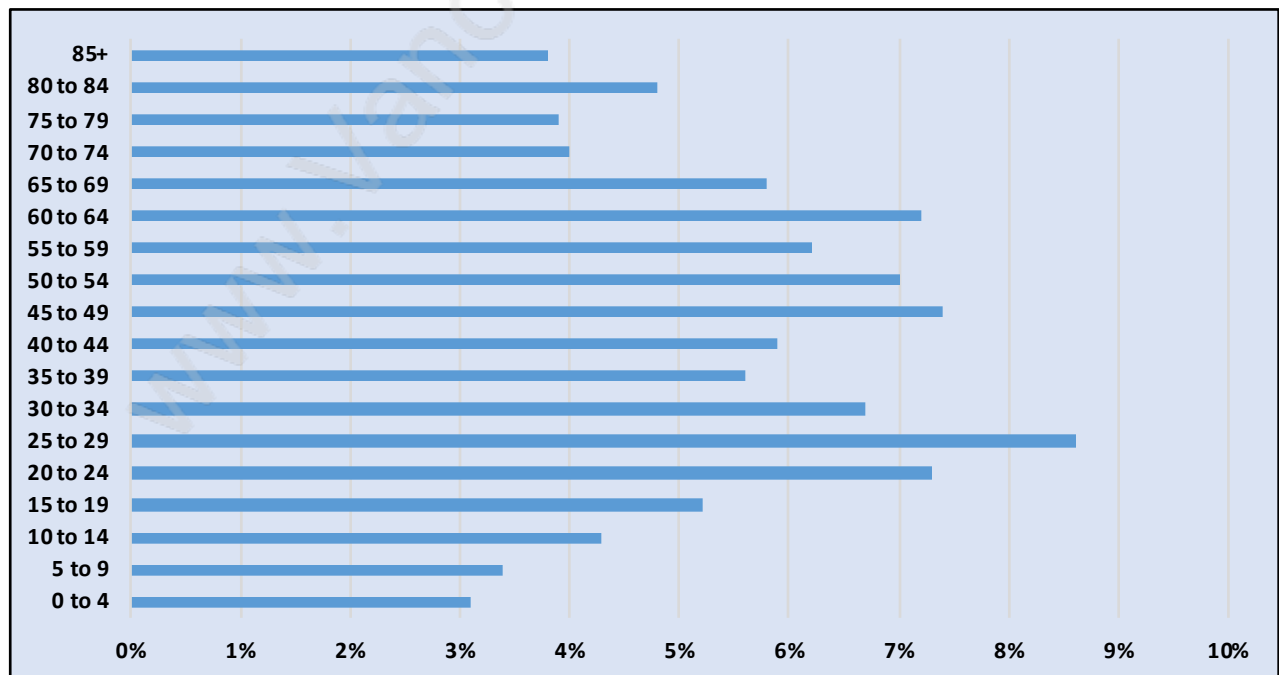

Oakridge

Population Trends in Oakridge

Population by Age in Oakridge

Population Age 15+ by Income Status in Oakridge

Total Population Age 15 - 5,373

Households by Income in Oakridge

Total Number of Households - 2,437 / Average Household Income - \$90,111

Families in Oakridge

Average Persons per Family - 3

Children at Home in Oakridge

Total Number of Children at Home - 1,696

Family Structure in Oakridge

Total Number of Families - 1,587 / Average Persons per Family - 3.