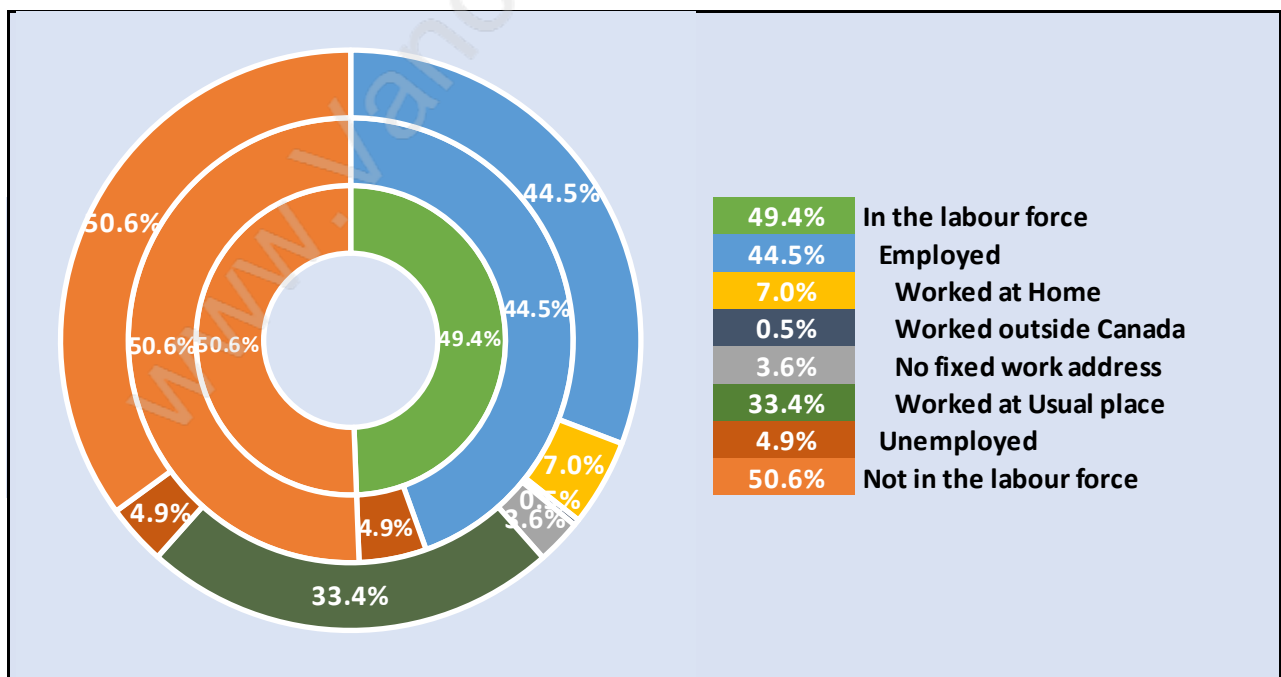

Families in Oakridge

Average Persons per Family - 3

Children at Home in Oakridge

Total Number of Children at Home - 1,696

Family Structure in Oakridge

Total Number of Families - 1,587 / Average Persons per Family - 3.

Households by Household Size in Oakridge

Total Number of Households - 2,437

Dwellings in Oakridge

Population Age 15+ in Oakridge

Labour Force by Occupation in Oakridge

Labour Force Participation in Oakridge