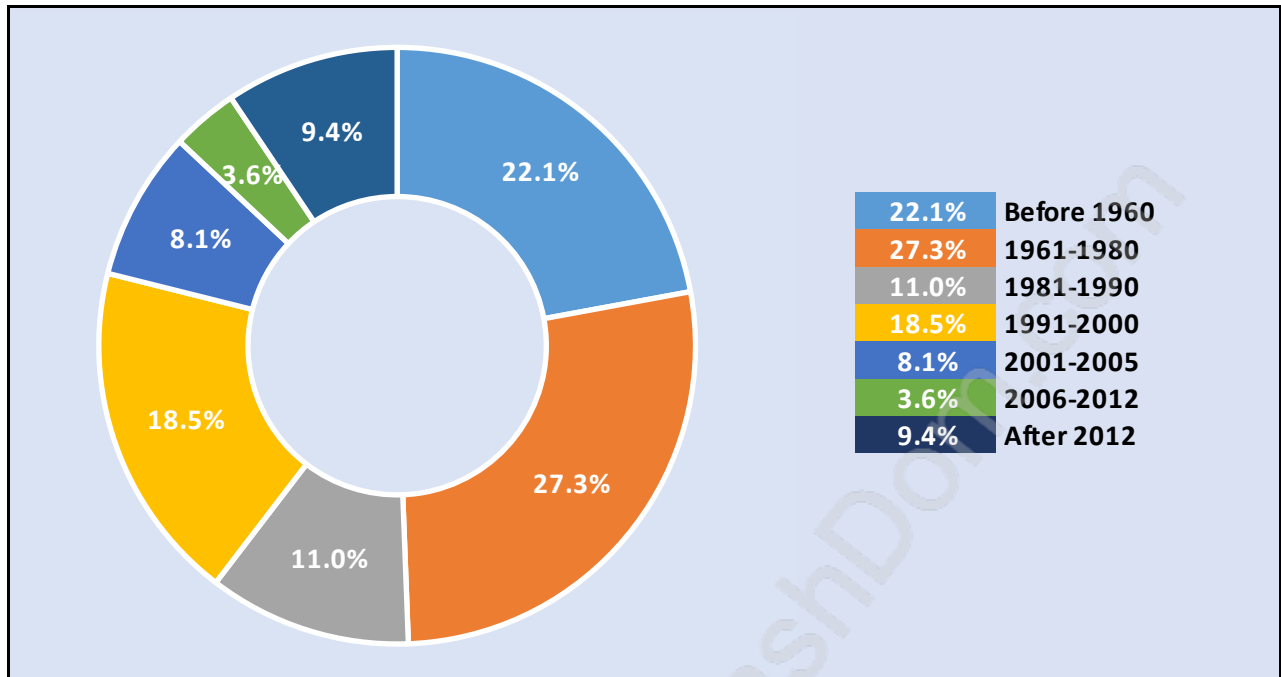

Families in Oakridge

Average Persons per Family - 3

Children at Home in Oakridge

Total Number of Children at Home - 1,696

Family Structure in Oakridge

Total Number of Families - 1,587 / Average Persons per Family - 3.

Travel To Work in (from) Oakridge

Occupied Dwellings by Structure Type in Oakridge

Dominant Bulding Type - Apartment, building low and high rise

Private Dwellings by Period of Construction in Oakridge

Dominant Period of Construction - 1961-1980