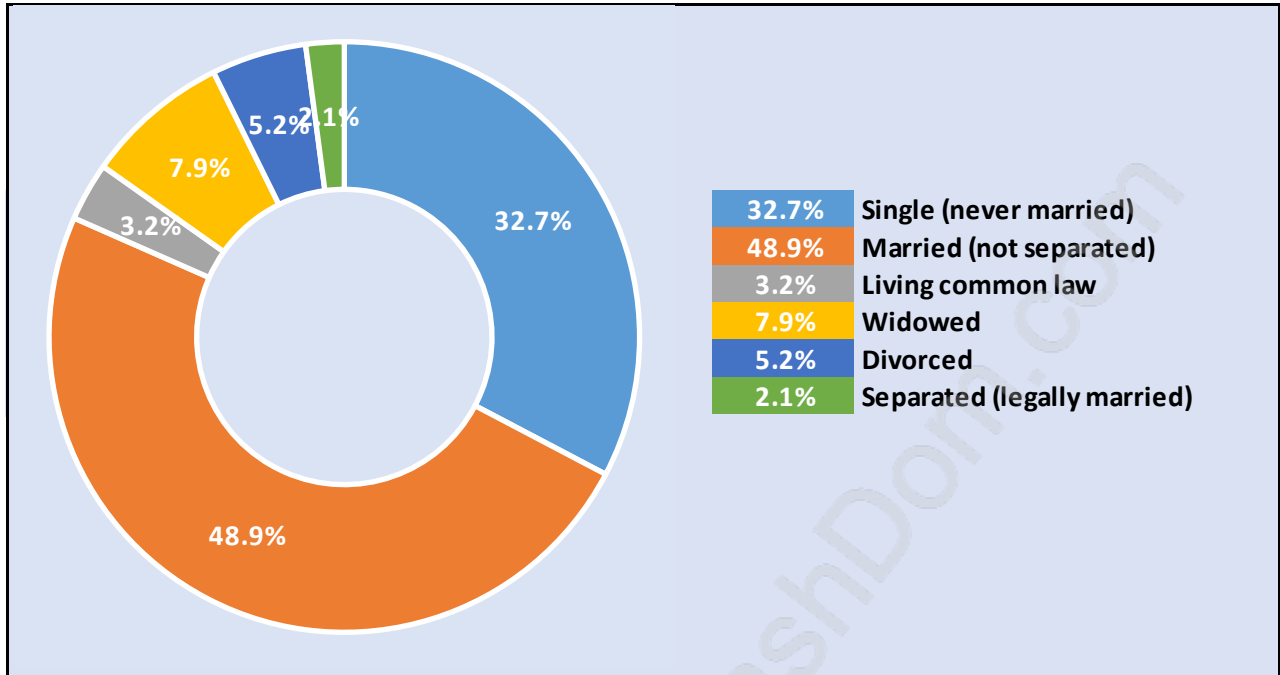

Oakridge

Population Trends in Oakridge

Population by Age in Oakridge

Population Age 15+ by Income Status in Oakridge

Total Population Age 15 - 5,373

Households by Income in Oakridge

Total Number of Households - 2,437 / Average Household Income - \$90,111

Families in Oakridge

Average Persons per Family - 3

Children at Home in Oakridge

Total Number of Children at Home - 1,696

Family Structure in Oakridge

Total Number of Families - 1,587 / Average Persons per Family - 3.

Households by Household Size in Oakridge

Total Number of Households - 2,437

Dwellings in Oakridge

Population Age 15+ in Oakridge

Labour Force by Occupation in Oakridge

Labour Force Participation in Oakridge