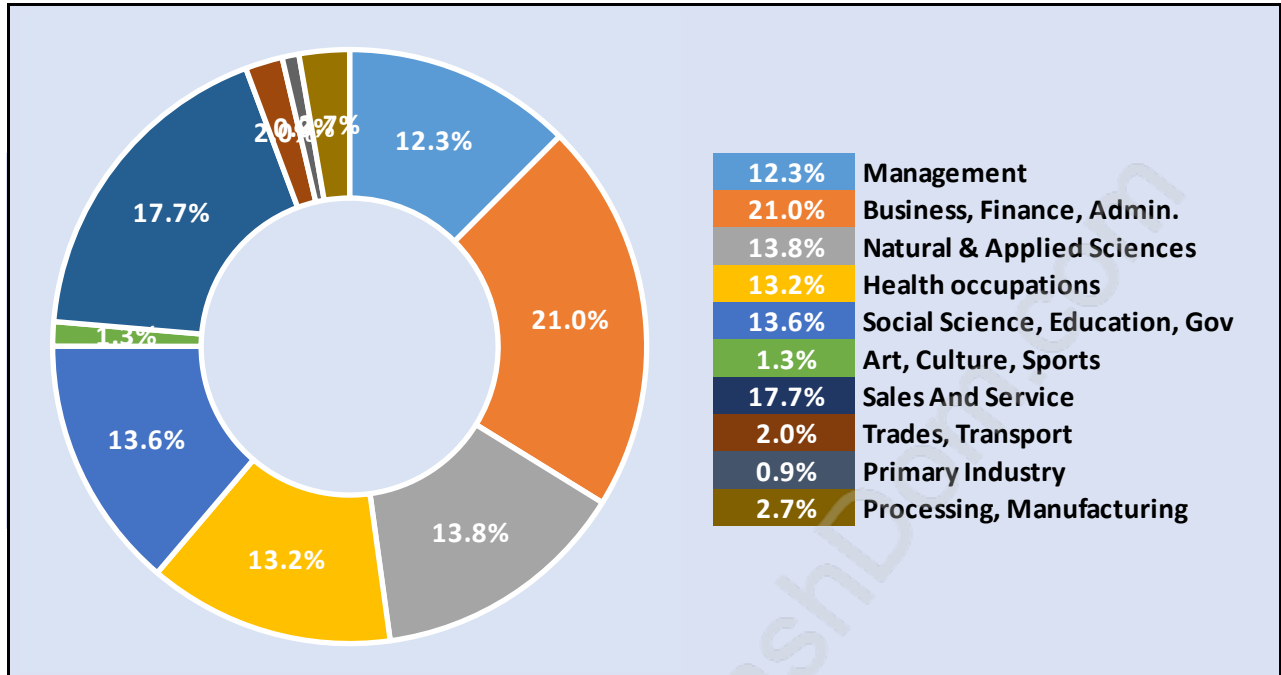

Households by Household Size in Oakridge

Total Number of Households - 2,437

Dwellings in Oakridge

Population Age 15+ in Oakridge

Labour Force by Occupation in Oakridge

Labour Force Participation in Oakridge