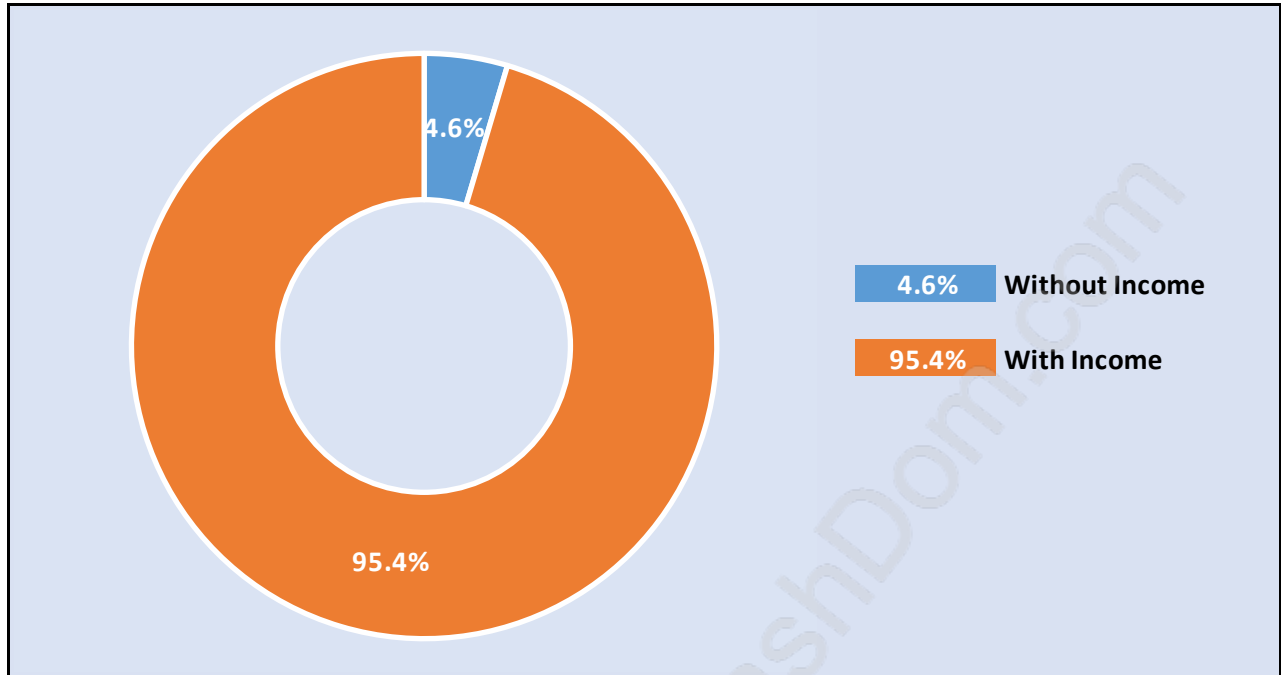

Oakridge

Population Trends in Oakridge

Population by Age in Oakridge

Population Age 15+ by Income Status in Oakridge

Total Population Age 15 - 5,373

Households by Income in Oakridge

Total Number of Households - 2,437 / Average Household Income - \$90,111

Families in Oakridge

Average Persons per Family - 3

Children at Home in Oakridge

Total Number of Children at Home - 1,696

Family Structure in Oakridge

Total Number of Families - 1,587 / Average Persons per Family - 3.