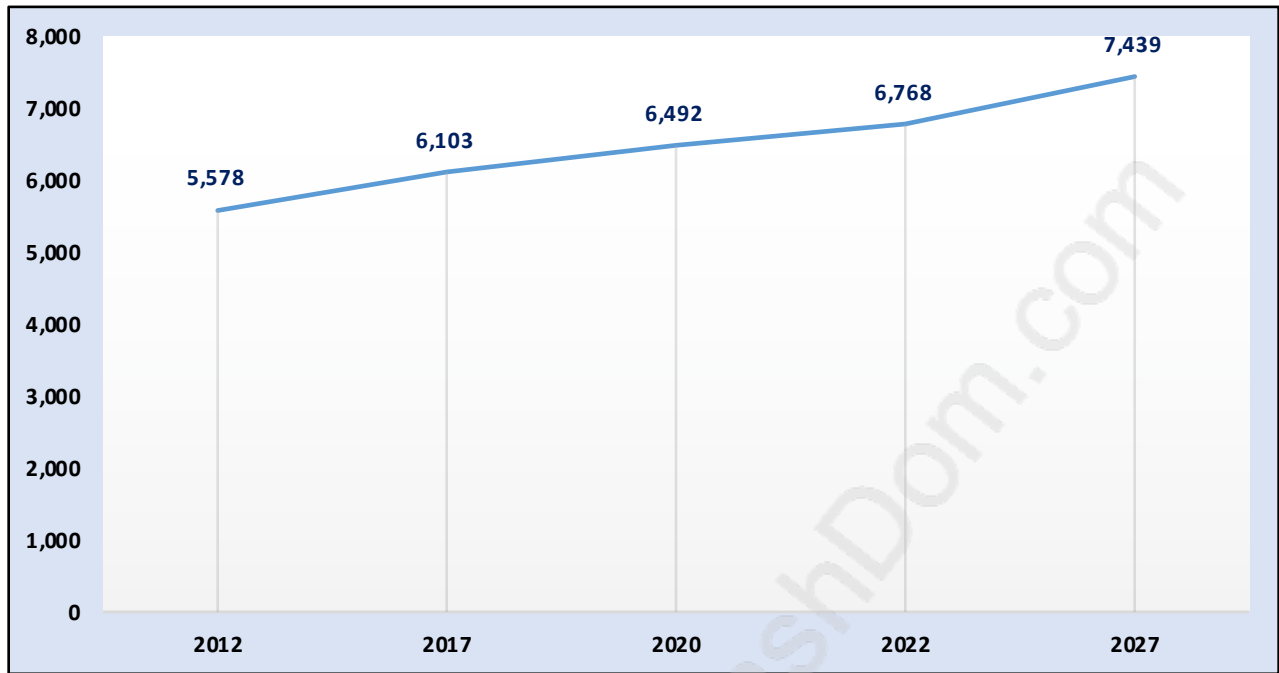

Oakridge

Population Trends in Oakridge

Population by Age in Oakridge

Population Age 15+ by Income Status in Oakridge

Total Population Age 15 - 5,373

Households by Income in Oakridge

Total Number of Households - 2,437 / Average Household Income - \$90,111

Families in Oakridge

Average Persons per Family - 3

Children at Home in Oakridge

Total Number of Children at Home - 1,696

Family Structure in Oakridge

Total Number of Families - 1,587 / Average Persons per Family - 3.