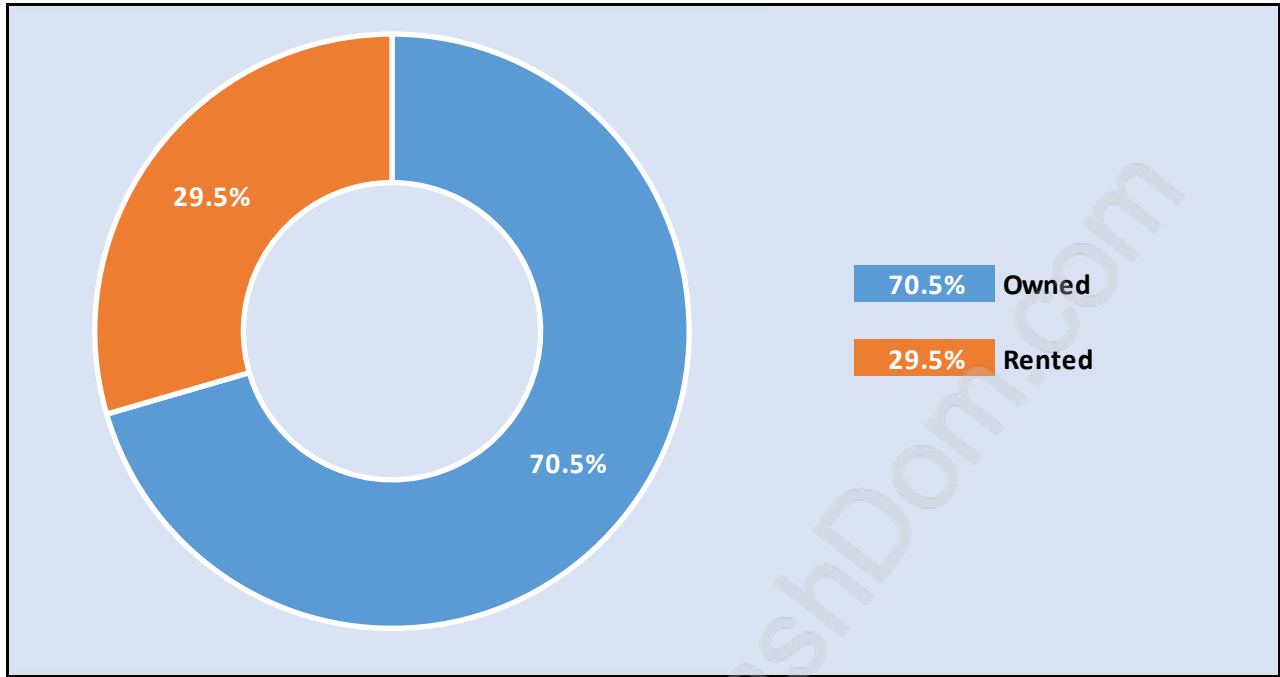

Oakridge

Population Trends in Oakridge

Population by Age in Oakridge

Population Age 15+ by Income Status in Oakridge

Total Population Age 15 - 5,373

Households by Income in Oakridge

Total Number of Households - 2,437 / Average Household Income - \$90,111

Families in Oakridge

Average Persons per Family - 3

Children at Home in Oakridge

Total Number of Children at Home - 1,696

Family Structure in Oakridge

Total Number of Families - 1,587 / Average Persons per Family - 3.

Households by Household Size in Oakridge

Total Number of Households - 2,437

Dwellings in Oakridge

Population Age 15+ in Oakridge

Labour Force by Occupation in Oakridge

Labour Force Participation in Oakridge