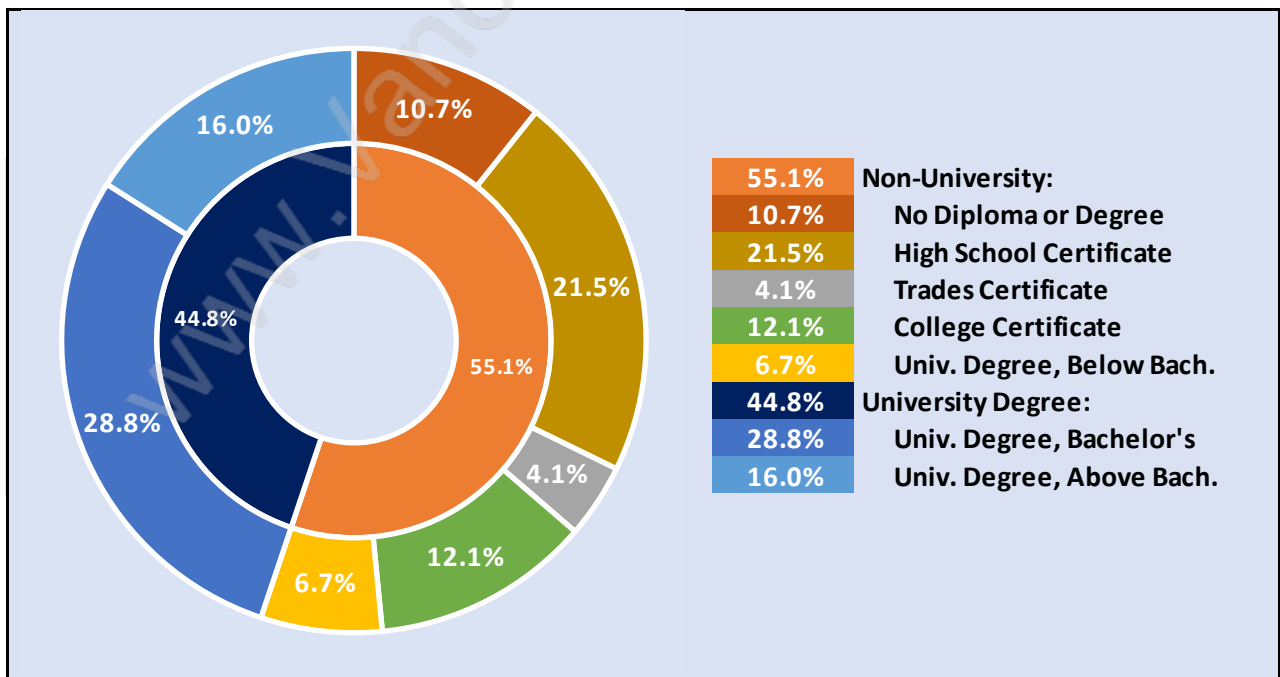

Households by Household Size in Oakridge

Total Number of Households - 2,437

Dwellings in Oakridge

Population Age 15+ in Oakridge

Labour Force by Occupation in Oakridge

Labour Force Participation in Oakridge