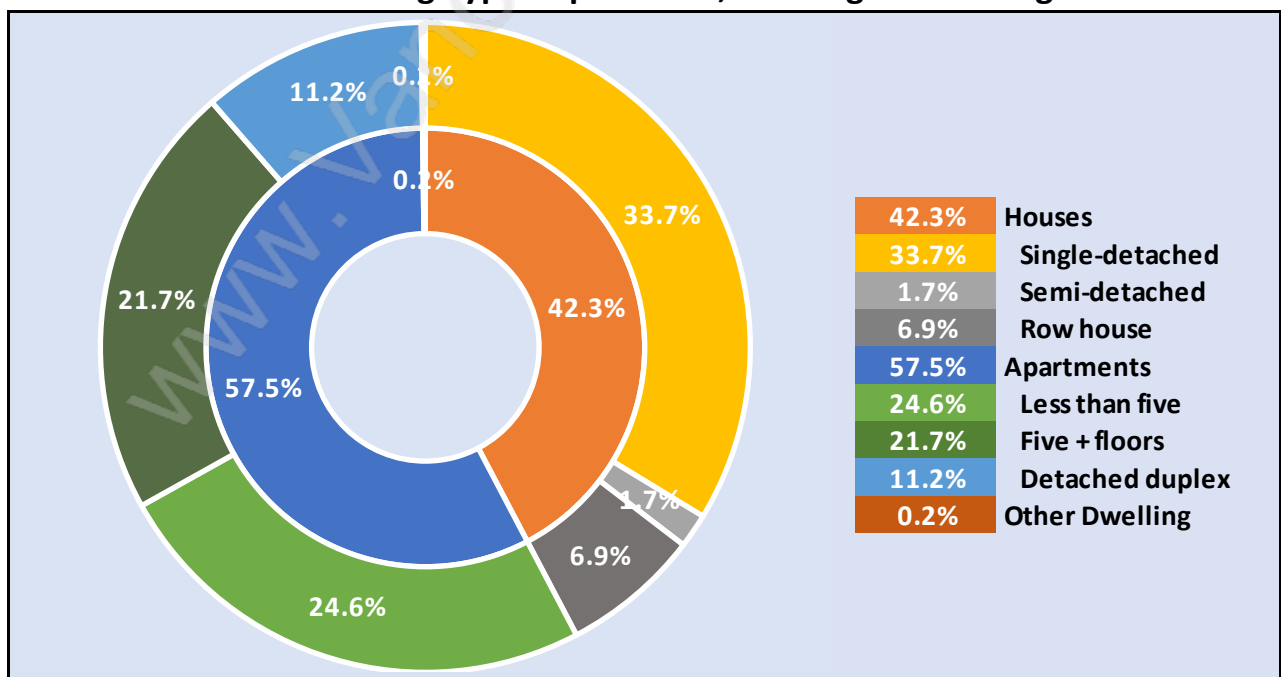

Families in Oakridge

Average Persons per Family - 3

Children at Home in Oakridge

Total Number of Children at Home - 1,696

Family Structure in Oakridge

Total Number of Families - 1,587 / Average Persons per Family - 3.

Households by Household Size in Oakridge

Total Number of Households - 2,437

Dwellings in Oakridge

Population Age 15+ in Oakridge

Labour Force by Occupation in Oakridge

Labour Force Participation in Oakridge

Travel To Work in (from) Oakridge

Occupied Dwellings by Structure Type in Oakridge

Dominant Bulding Type - Apartment, building low and high rise

Private Dwellings by Period of Construction in Oakridge

Dominant Period of Construction - 1961-1980