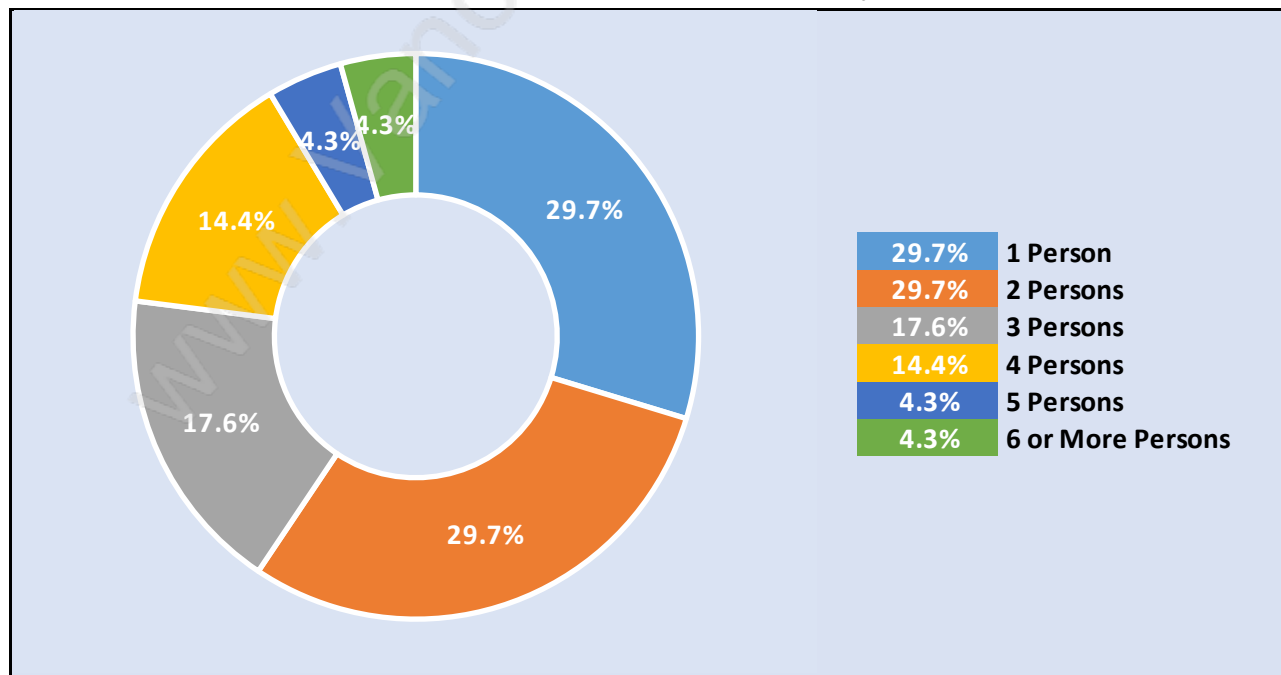

Oakridge

Population Trends in Oakridge

Population by Age in Oakridge

Population Age 15+ by Income Status in Oakridge

Total Population Age 15 - 5,373

Households by Income in Oakridge

Total Number of Households - 2,437 / Average Household Income - \$90,111

Families in Oakridge

Average Persons per Family - 3

Children at Home in Oakridge

Total Number of Children at Home - 1,696

Family Structure in Oakridge

Total Number of Families - 1,587 / Average Persons per Family - 3.

Households by Household Size in Oakridge

Total Number of Households - 2,437

Dwellings in Oakridge

Population Age 15+ in Oakridge

Labour Force by Occupation in Oakridge

Labour Force Participation in Oakridge