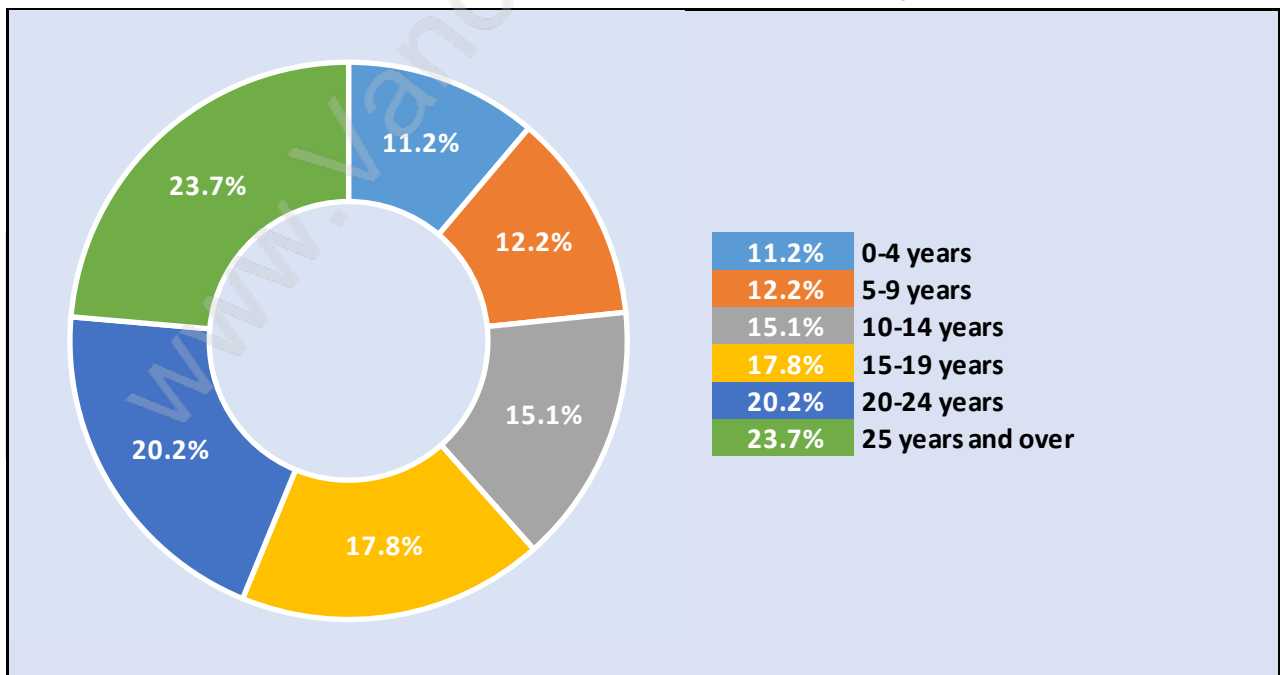

Oakridge

Population Trends in Oakridge

Population by Age in Oakridge

Population Age 15+ by Income Status in Oakridge

Total Population Age 15 - 5,373

Households by Income in Oakridge

Total Number of Households - 2,437 / Average Household Income - \$90,111

Families in Oakridge

Average Persons per Family - 3

Children at Home in Oakridge

Total Number of Children at Home - 1,696

Family Structure in Oakridge

Total Number of Families - 1,587 / Average Persons per Family - 3.