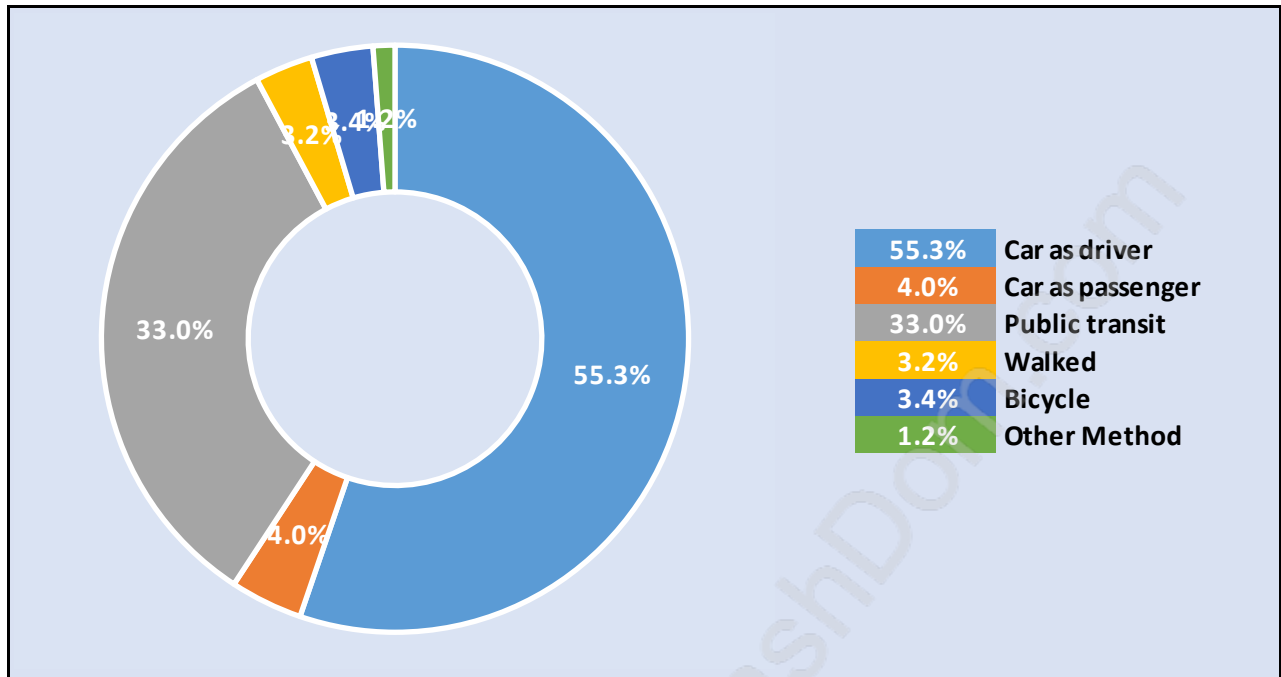

Travel To Work in (from) Oakridge