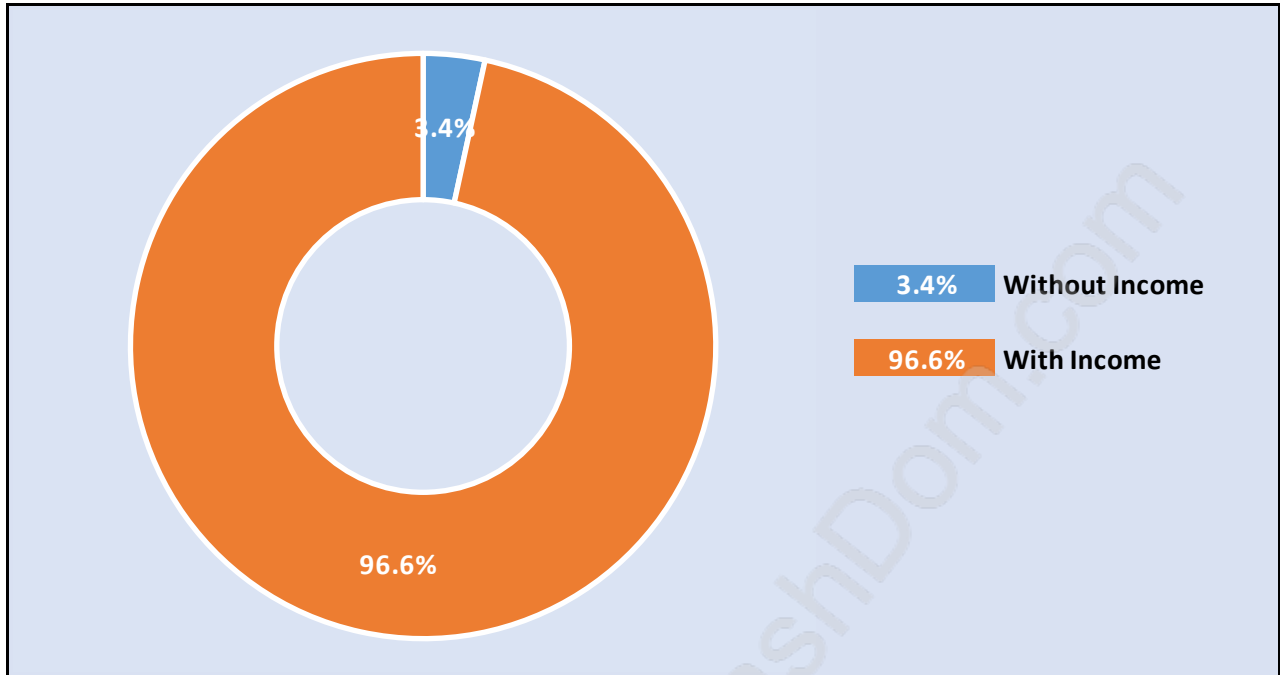

### Population Trends in Pacific Douglas

### Population by Age in Pacific Douglas

## Population Age 15+ by Income Status in Pacific Douglas

Total Population Age 15 - 2,220