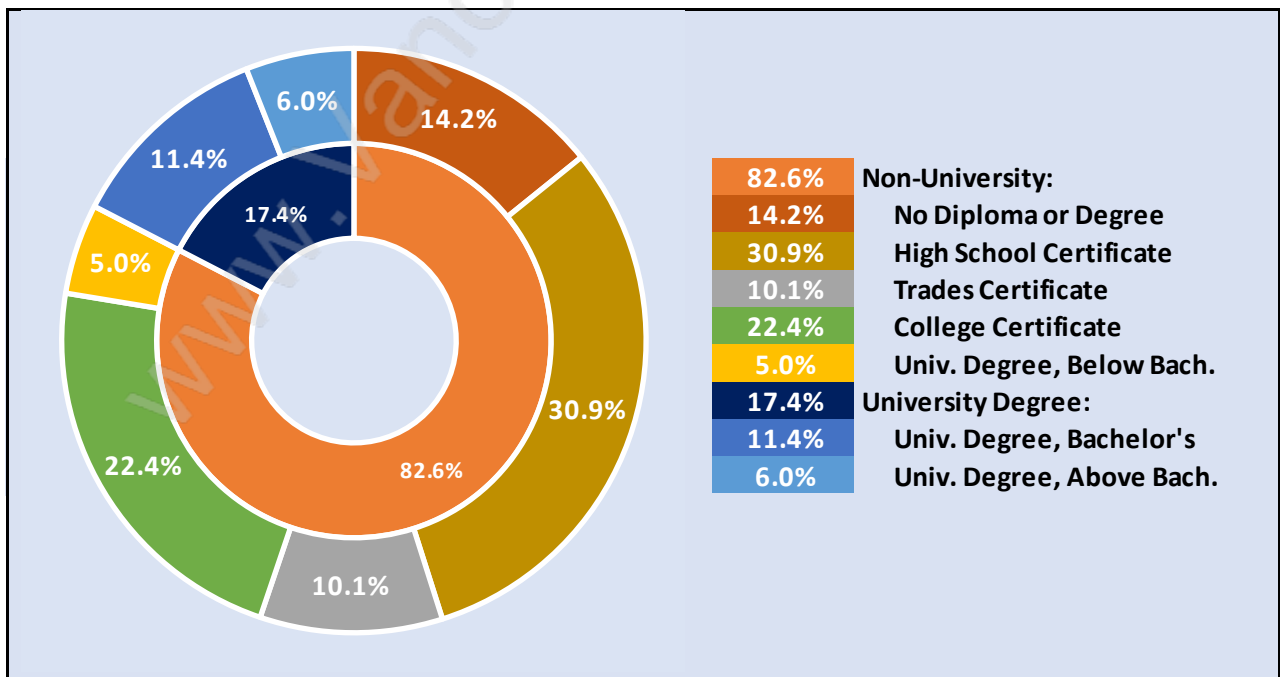

Population Age 15+ in Pacific Douglas