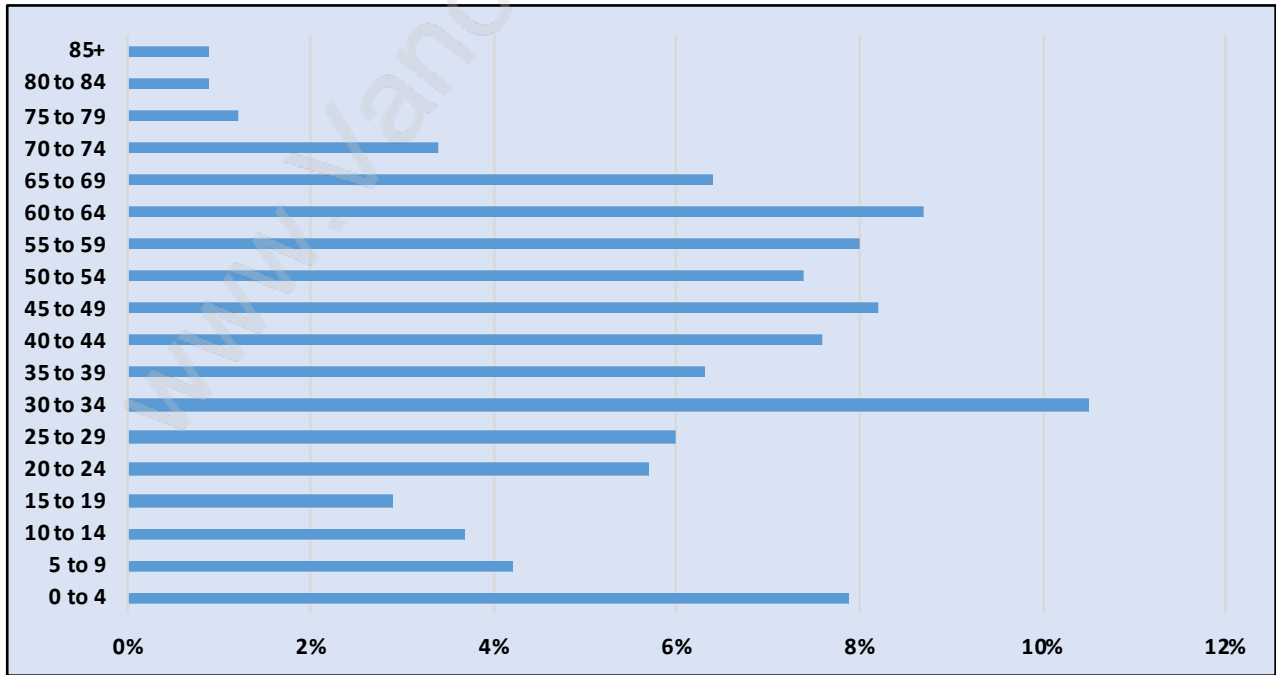

# Pacific Douglas

July 2018

### Population Trends in Pacific Douglas

### Population by Age in Pacific Douglas

## Population Age 15+ by Income Status in Pacific Douglas

Total Population Age 15 - 2,220