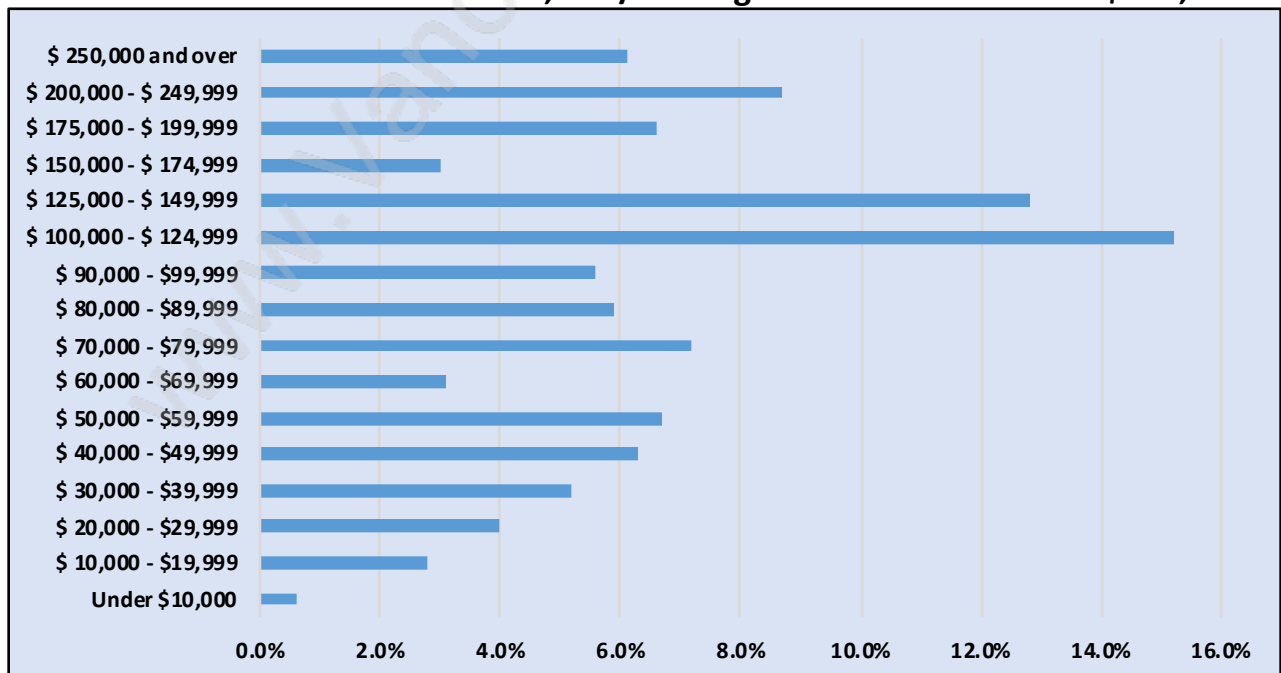

Households by Income in Pacific Douglas

Total Number of Households - 1,015 / Average Household Income - $123,528