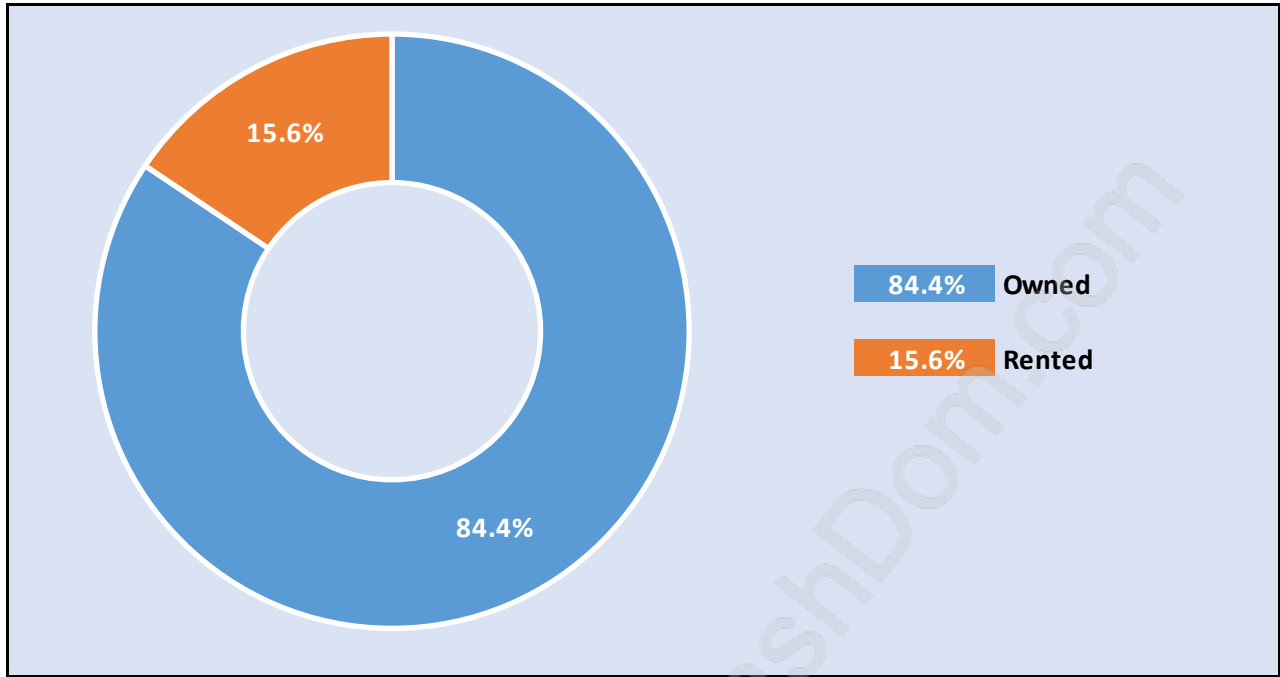

Dwellings in Pacific Douglas