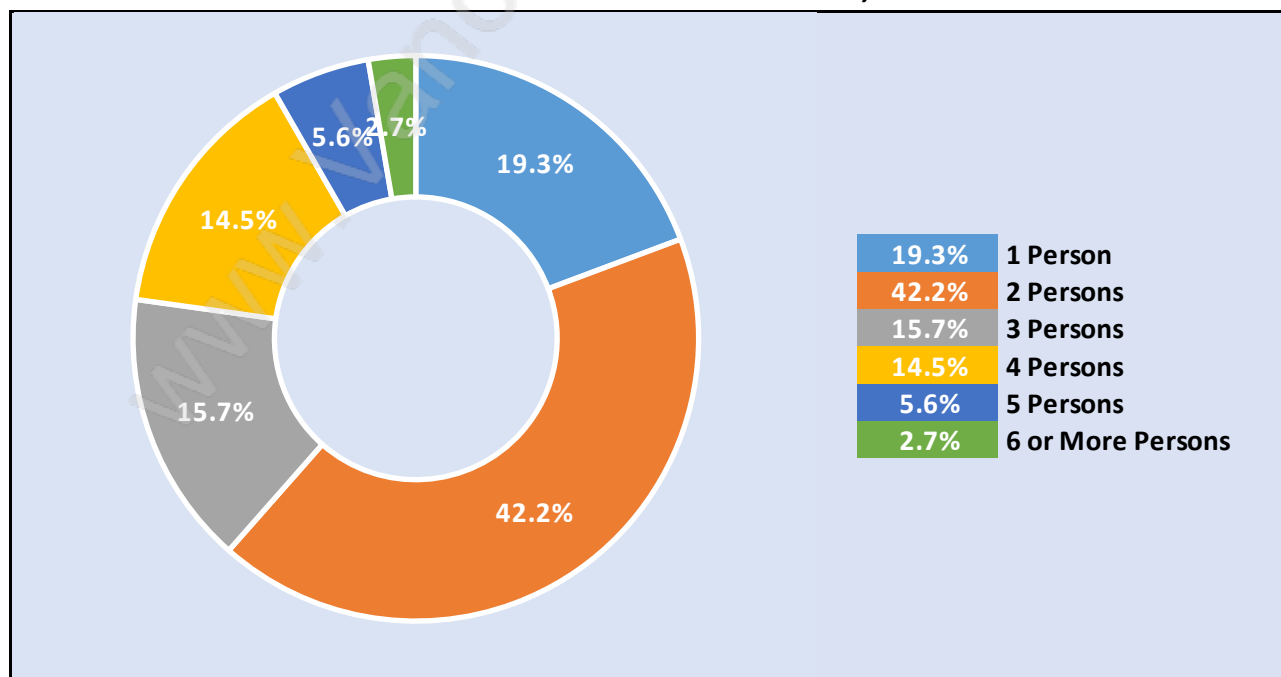

Households by Household Size in Pacific Douglas

Total Number of Households - 1,015