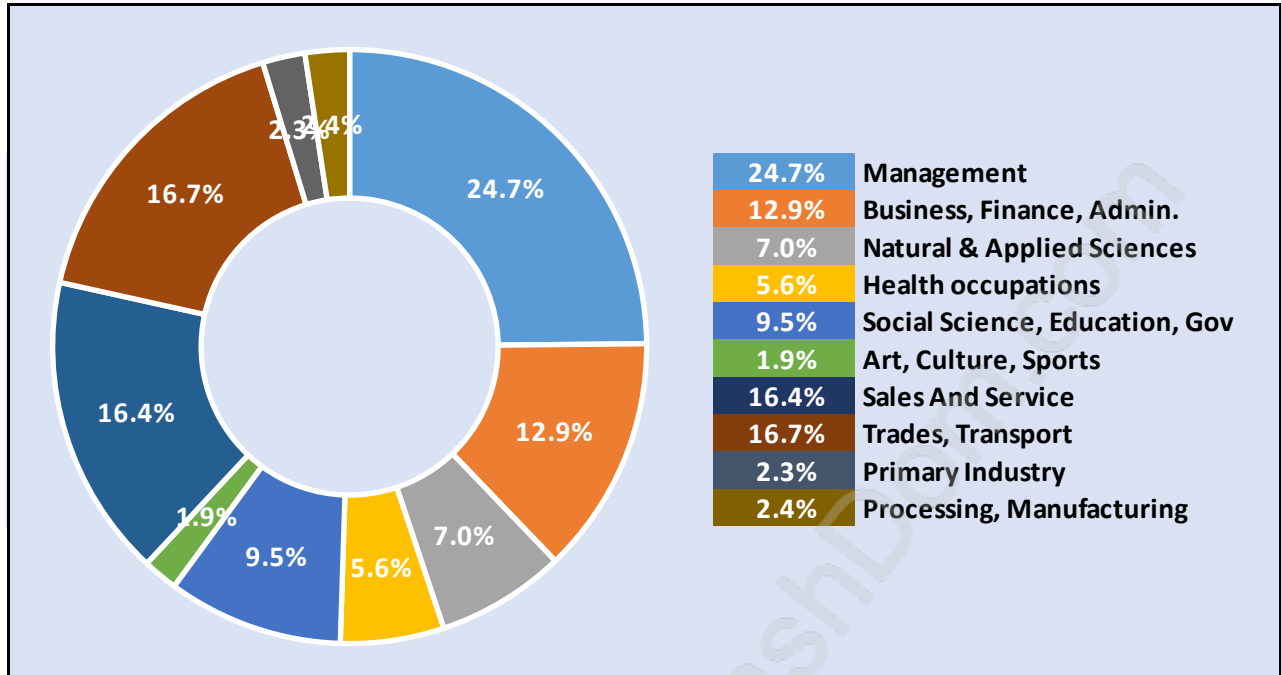

Labour Force by Occupation in Pacific Douglas