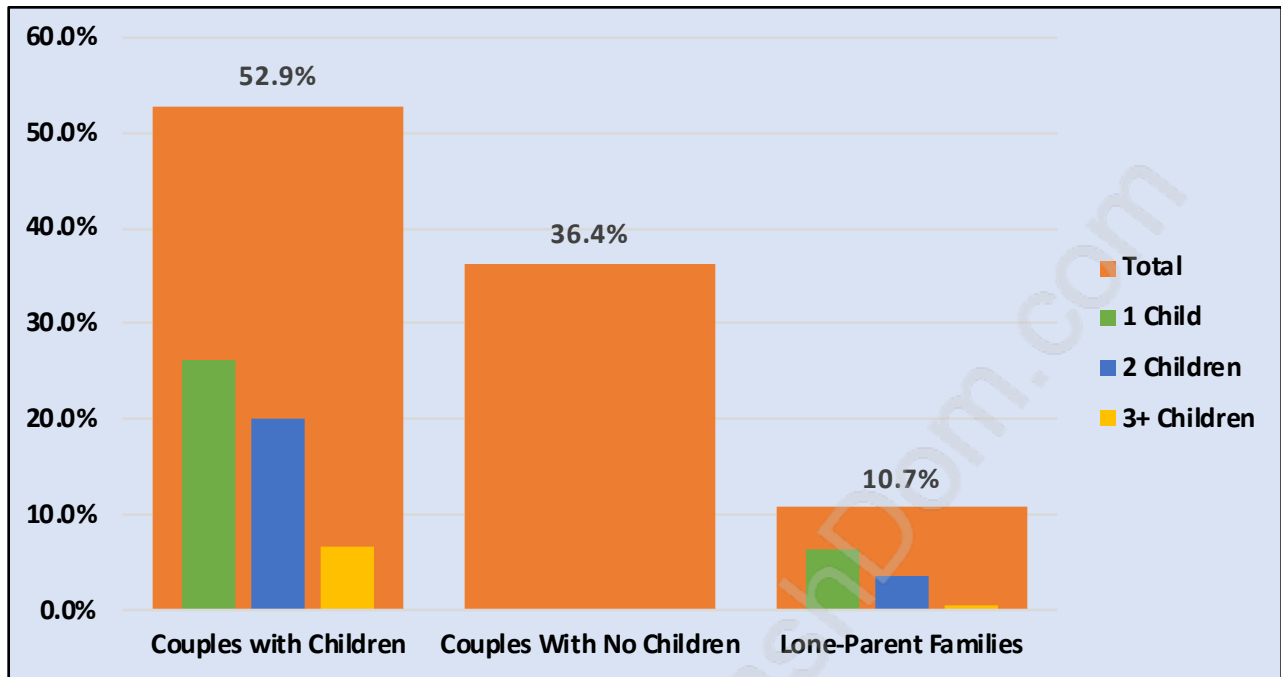

Family Structure in Pacific Douglas

Total Number of Families - 693 / Average Persons per Family - 2.8