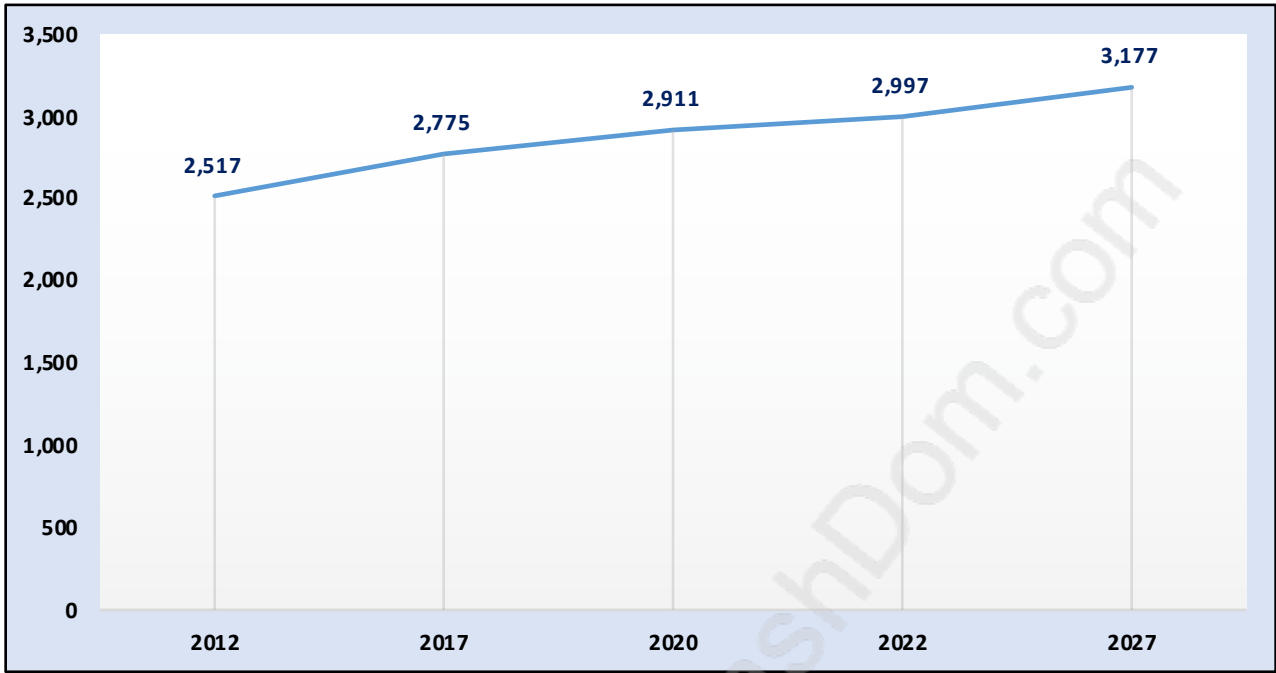

# Pacific Douglas

July 2018

### Population Trends in Pacific Douglas

## Population Age 15+ by Income Status in Pacific Douglas

Total Population Age 15 - 2,220