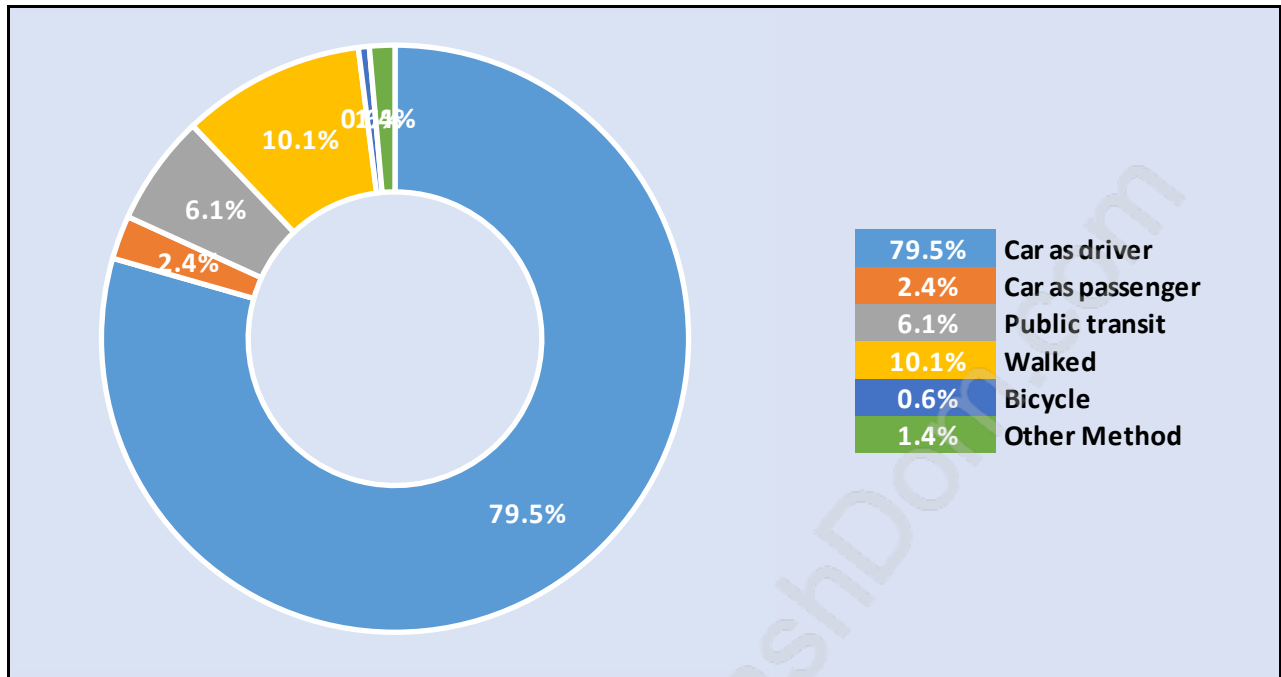

Travel To Work in (from) Pacific Douglas