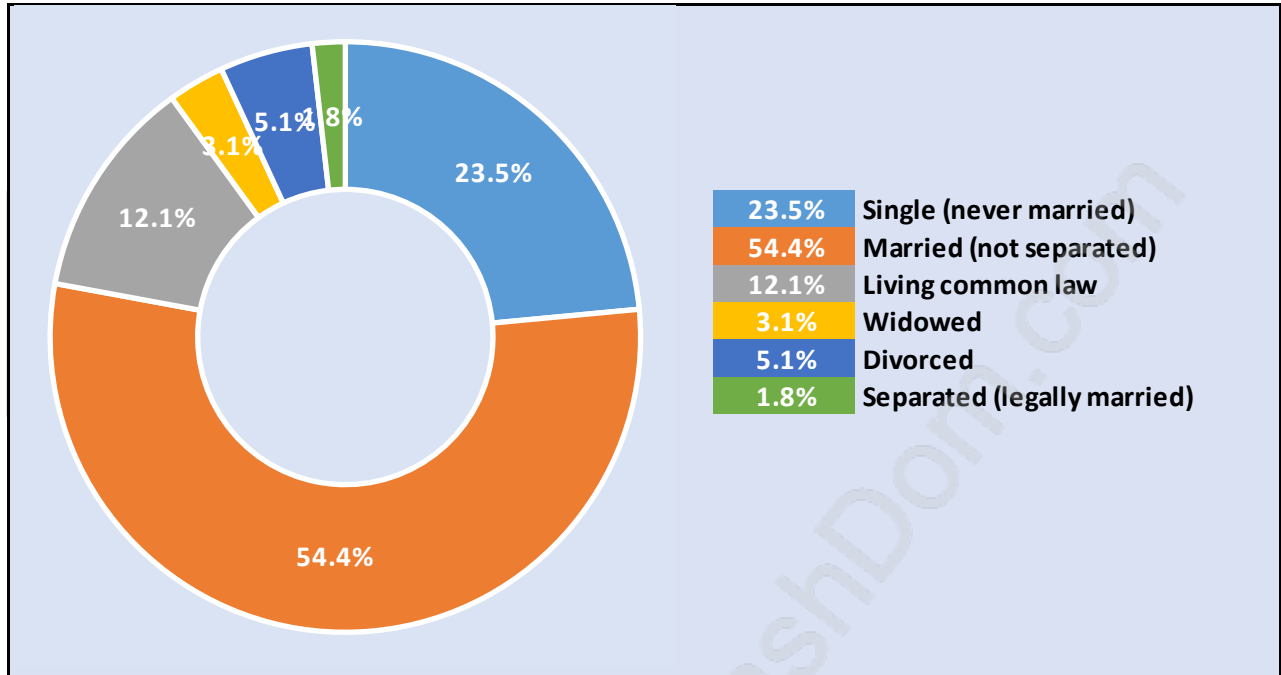

Families in Pacific Douglas

Average Persons per Family - 2.8