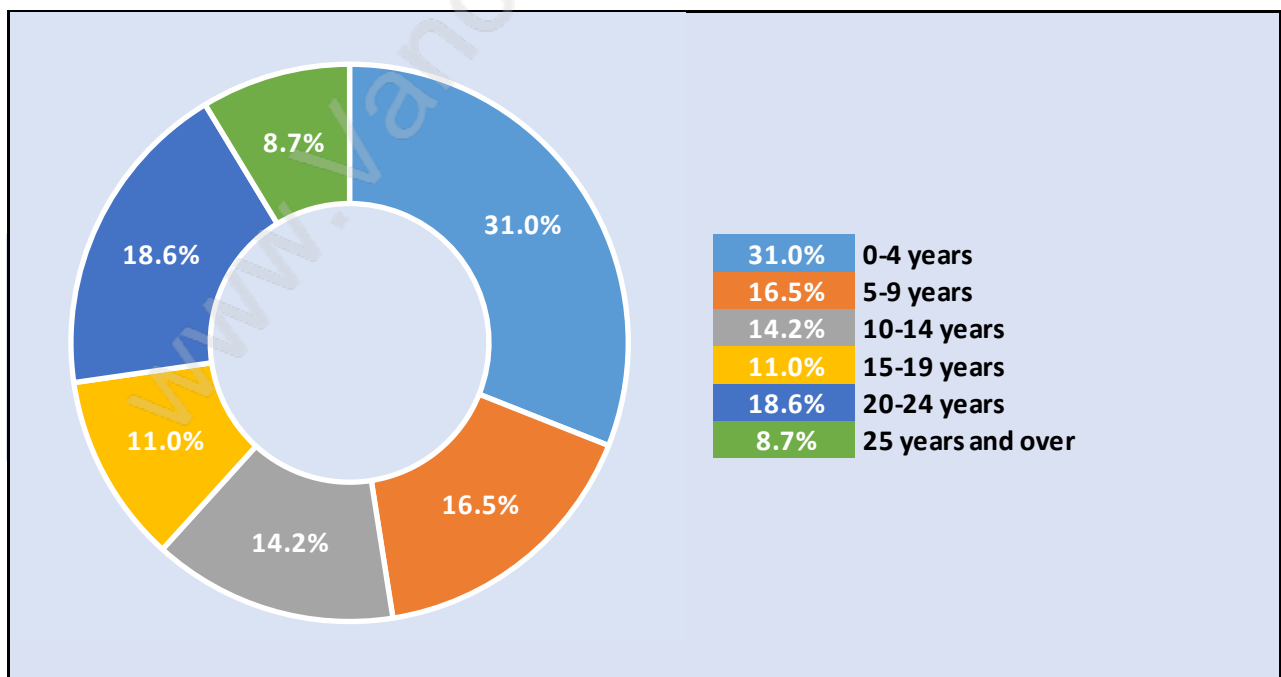

Children at Home in Pacific Douglas

Total Number of Children at Home - 698