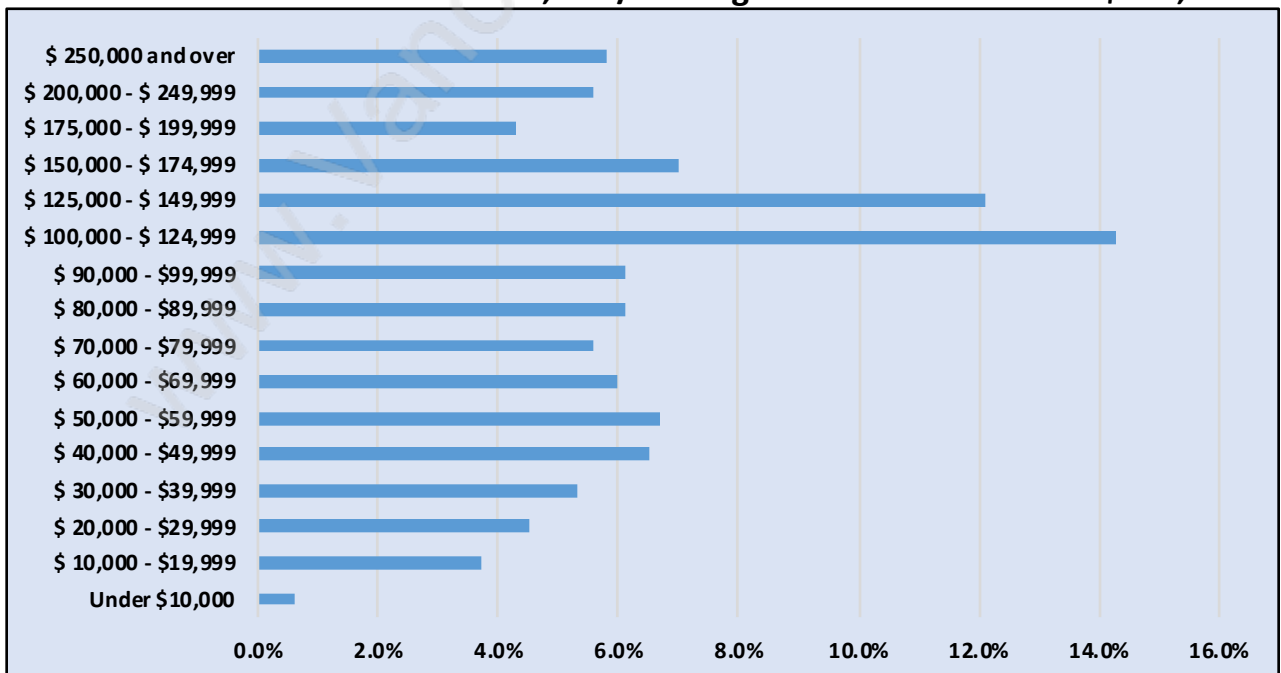

Households by Income in Panorama Ridge

Total Number of Households - 6,374 / Average Household Income - $120,336