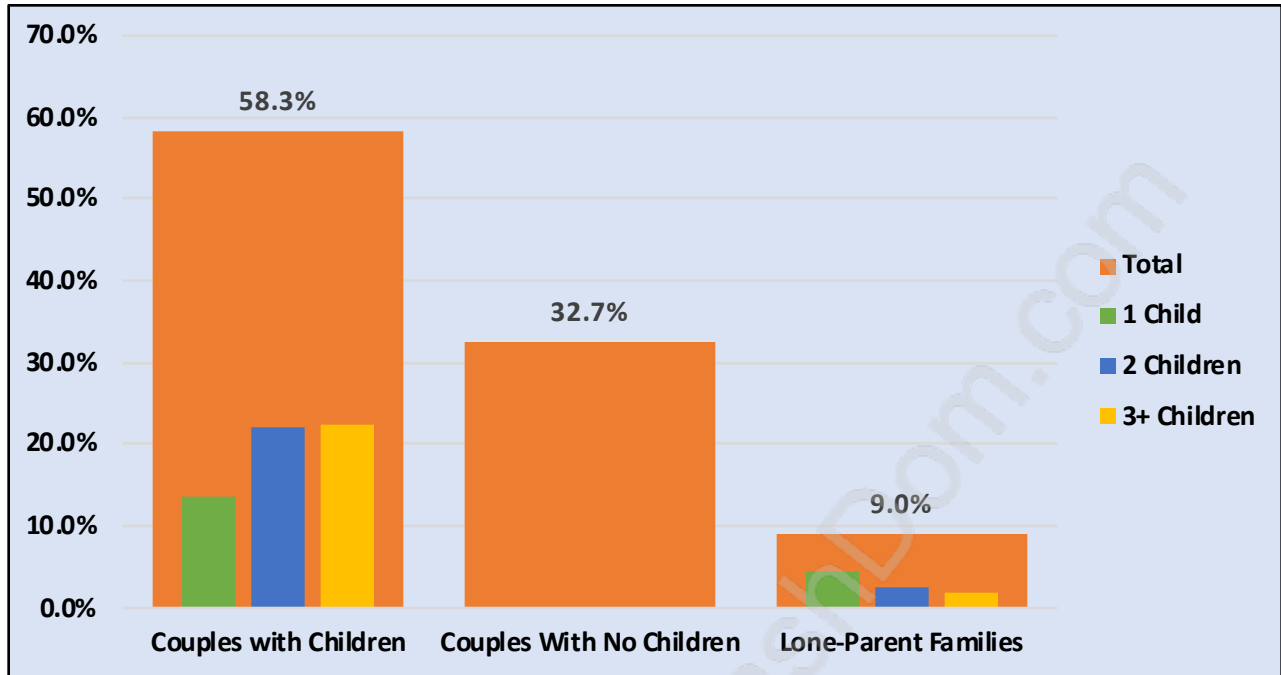

Family Structure in Panorama Ridge

Total Number of Families - 5,328 / Average Persons per Family - 3.8