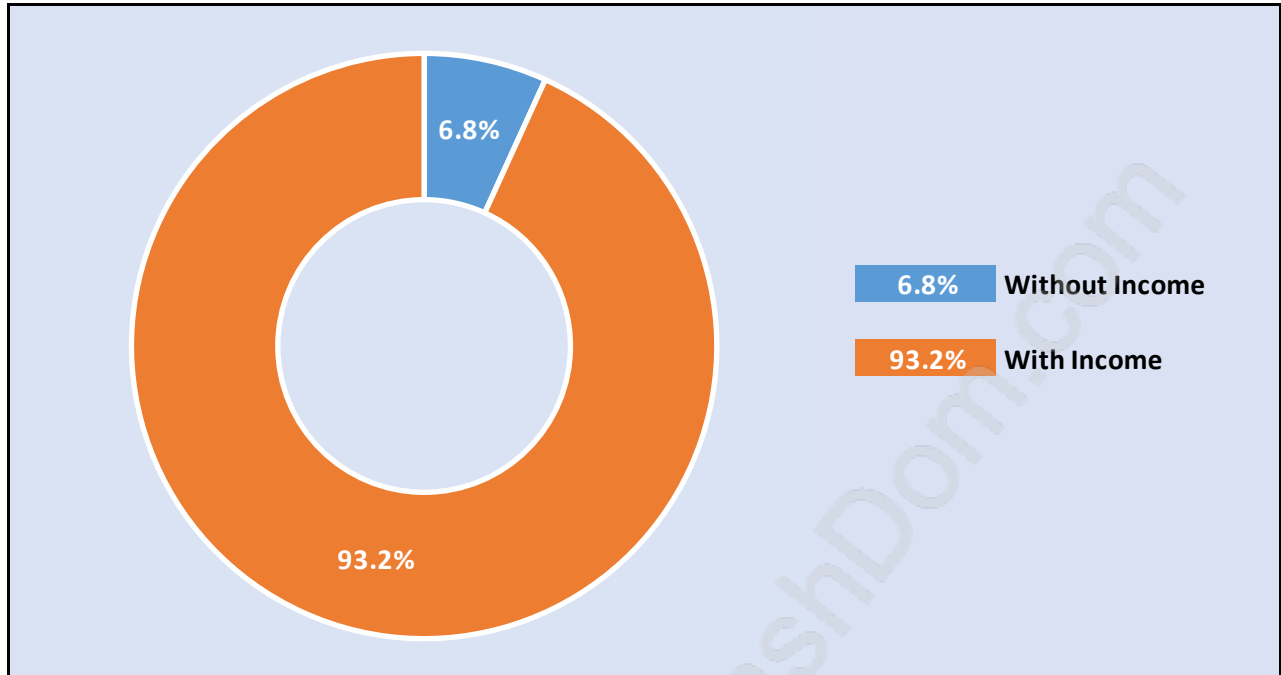

## Population Trends in Panorama Ridge

## Population by Age in Panorama Ridge

## Population Age 15+ by Income Status in Panorama Ridge

Total Population Age 15 - 18,497