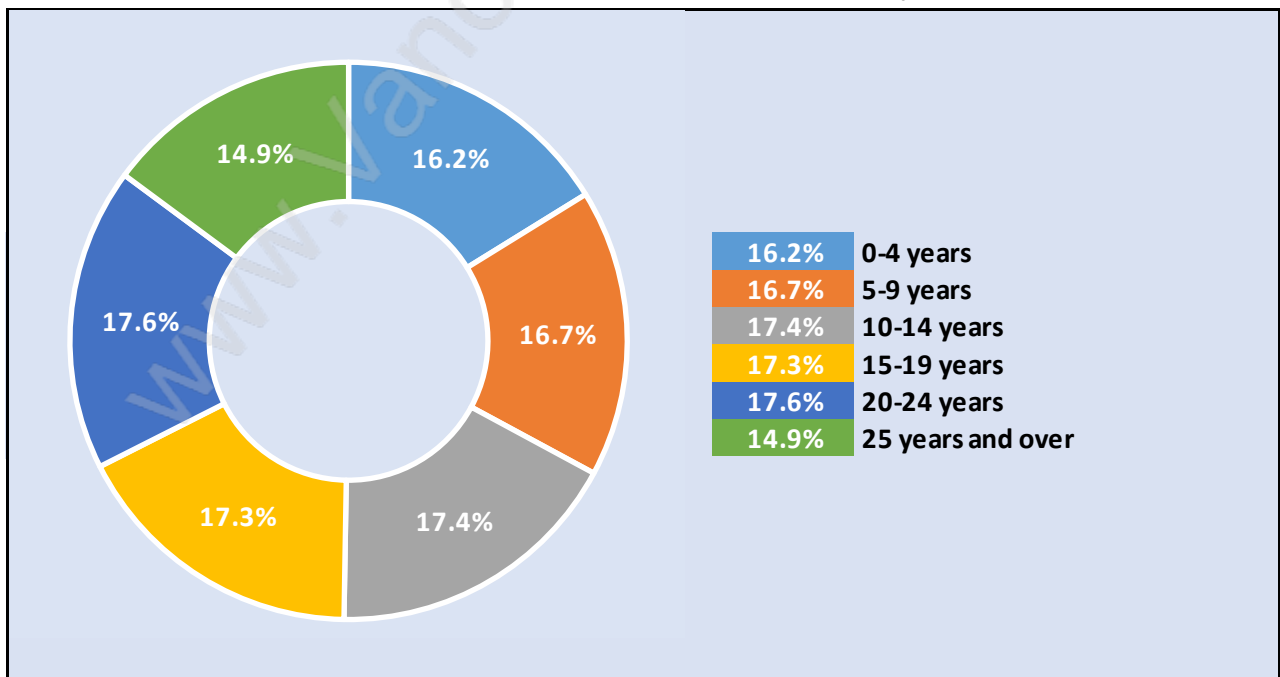

Children at Home in Panorama Ridge

Total Number of Children at Home - 8,025