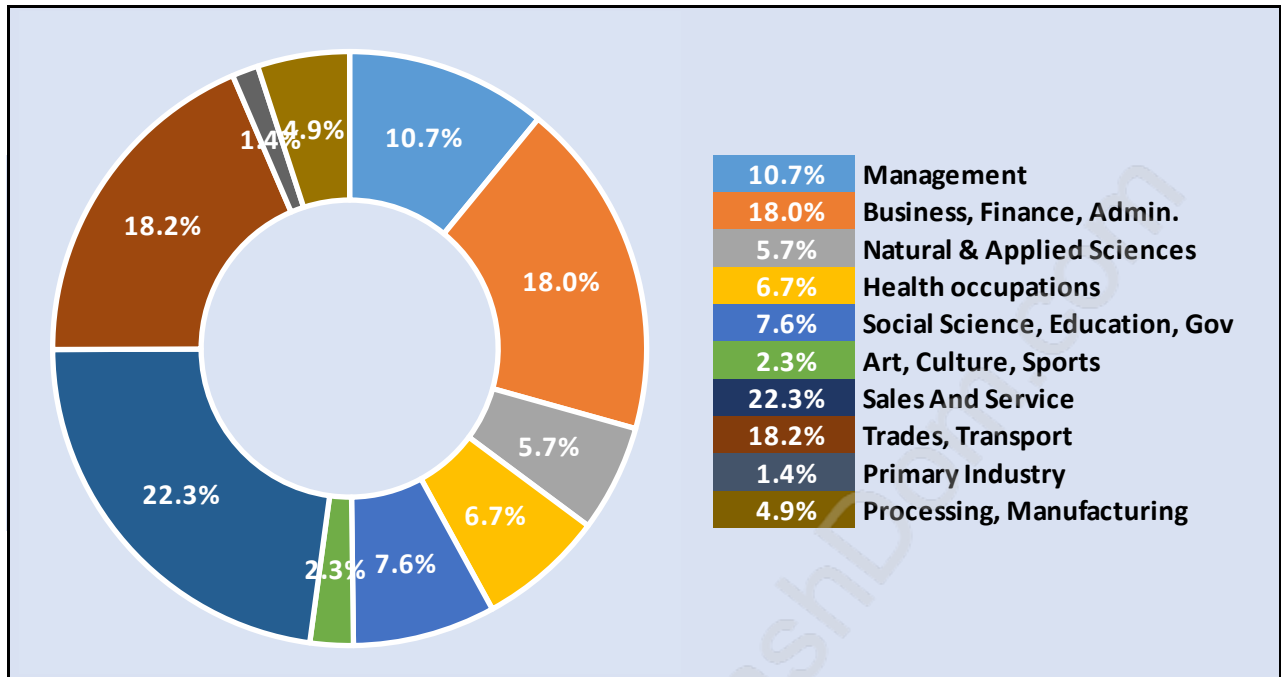

Labour Force by Occupation in Panorama Ridge