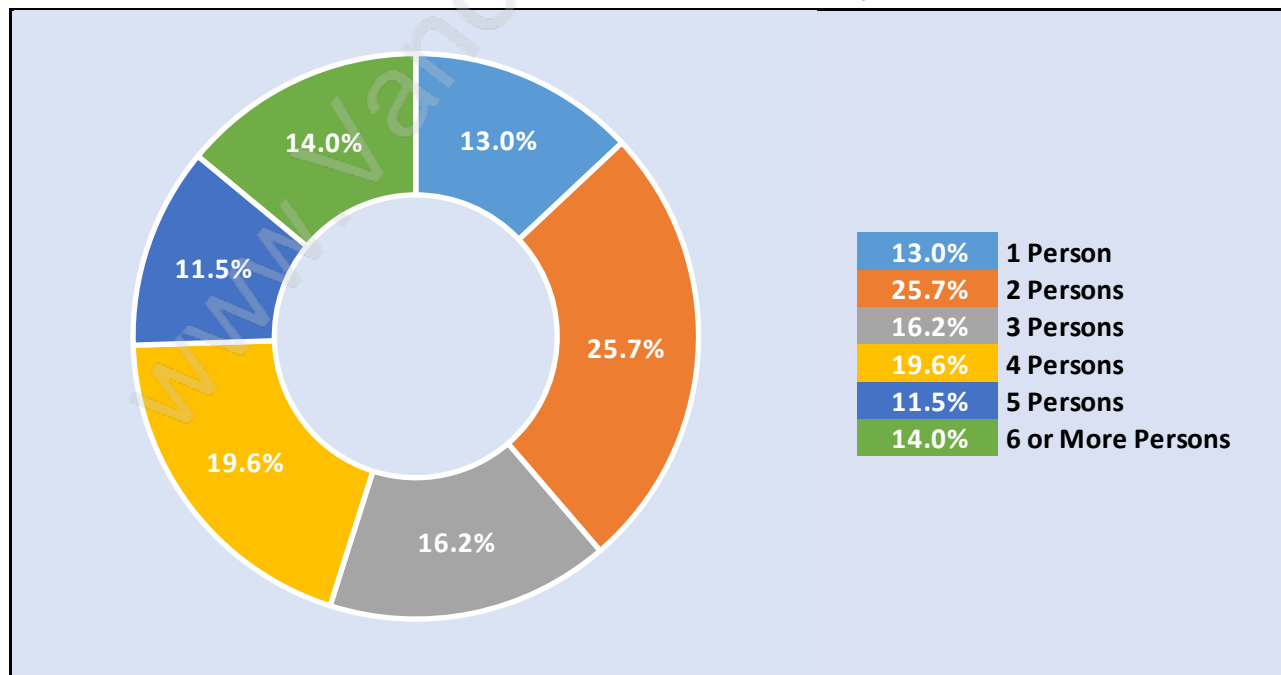

Households by Household Size in Panorama Ridge

Total Number of Households - 6,374