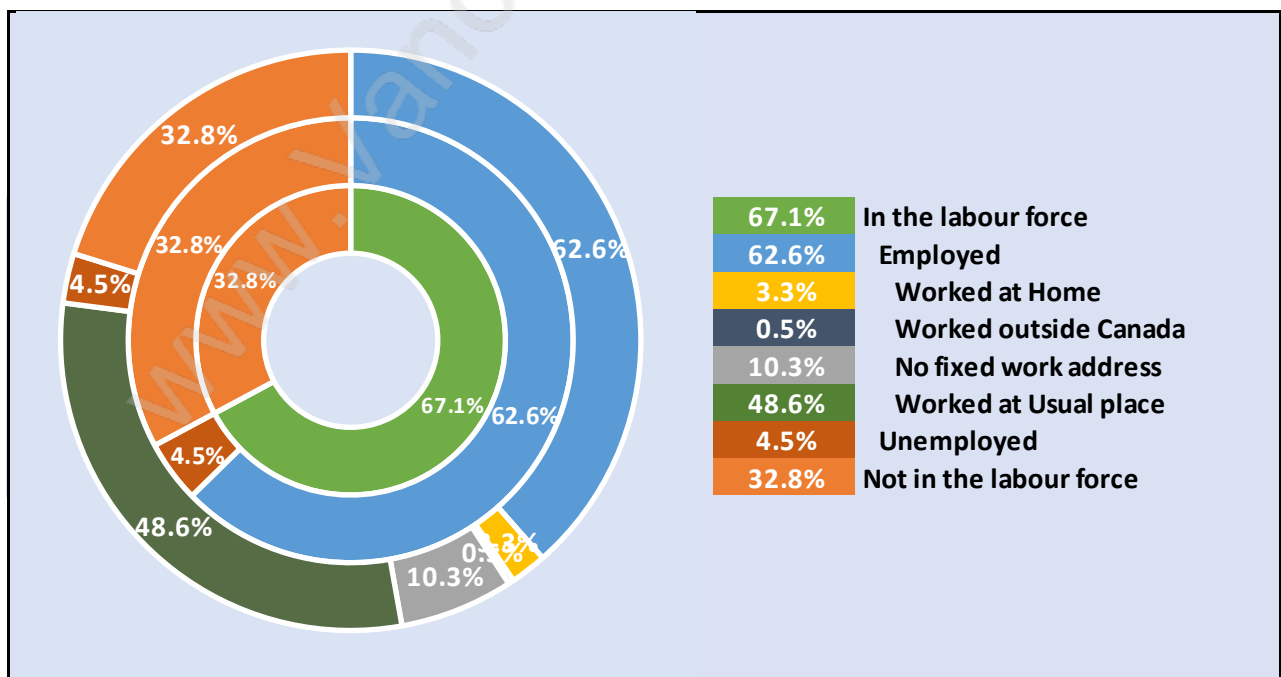

Labour Force Participation in Panorama Ridge