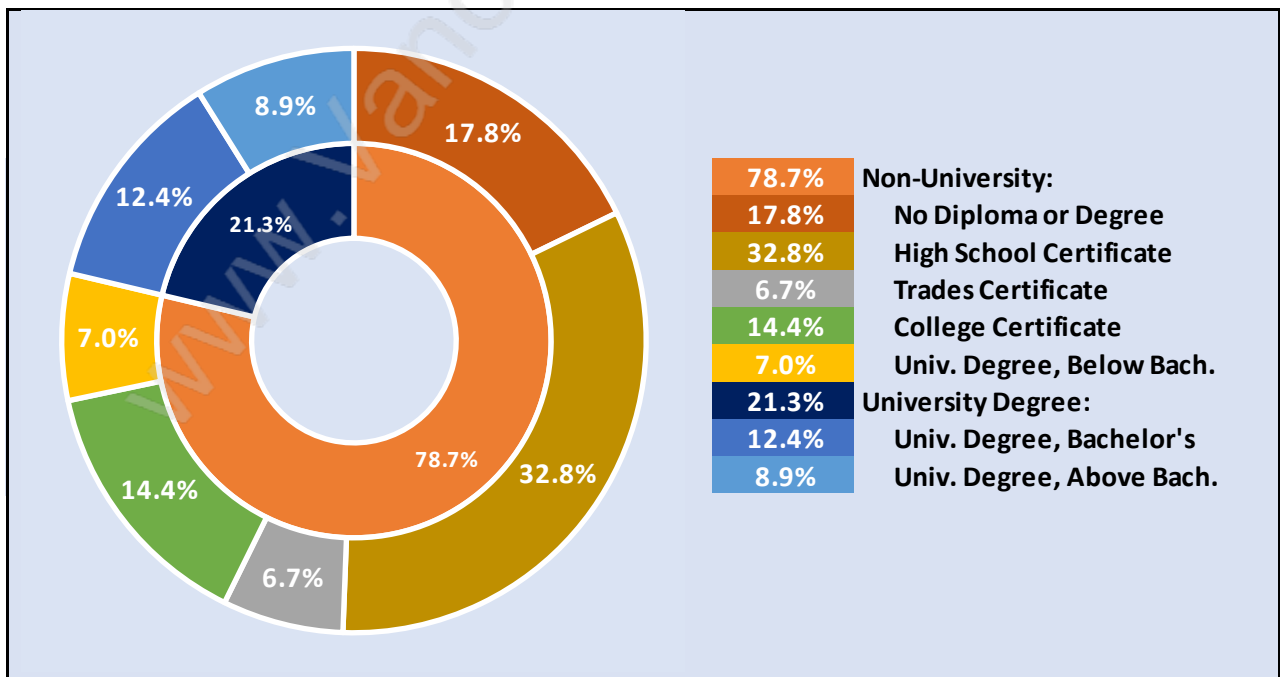

Population Age 15+ in Panorama Ridge