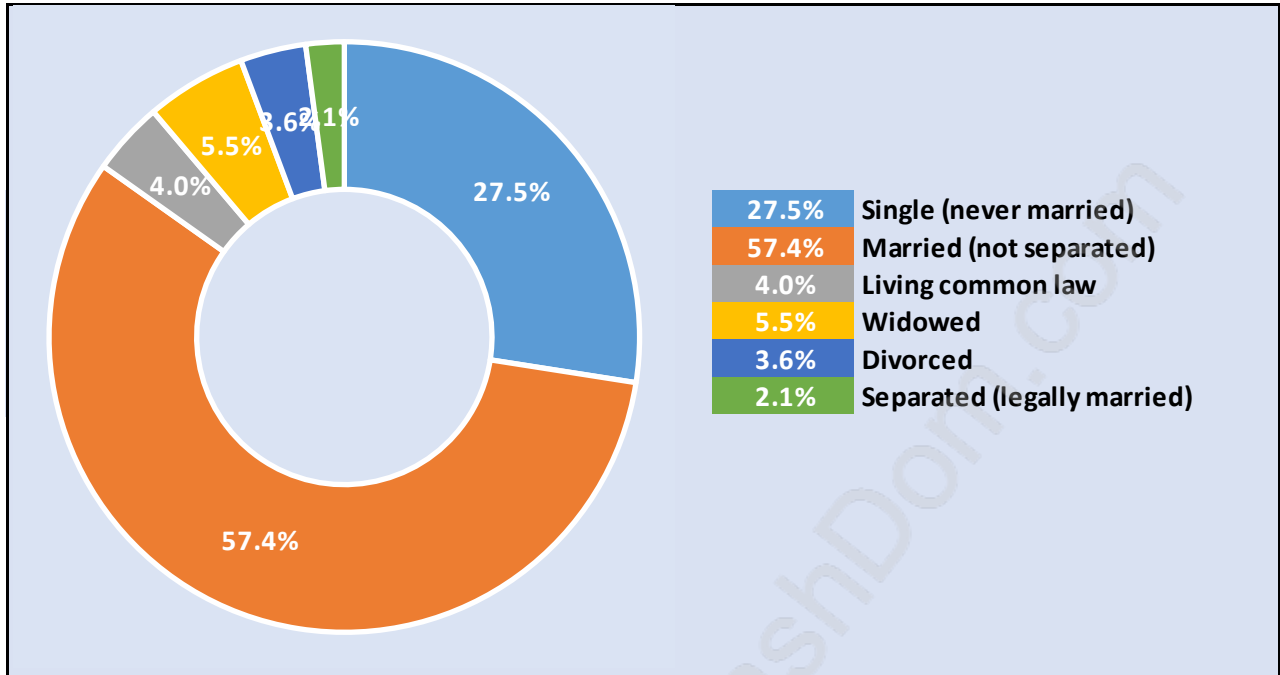

Families in Panorama Ridge

Average Persons per Family - 3.8