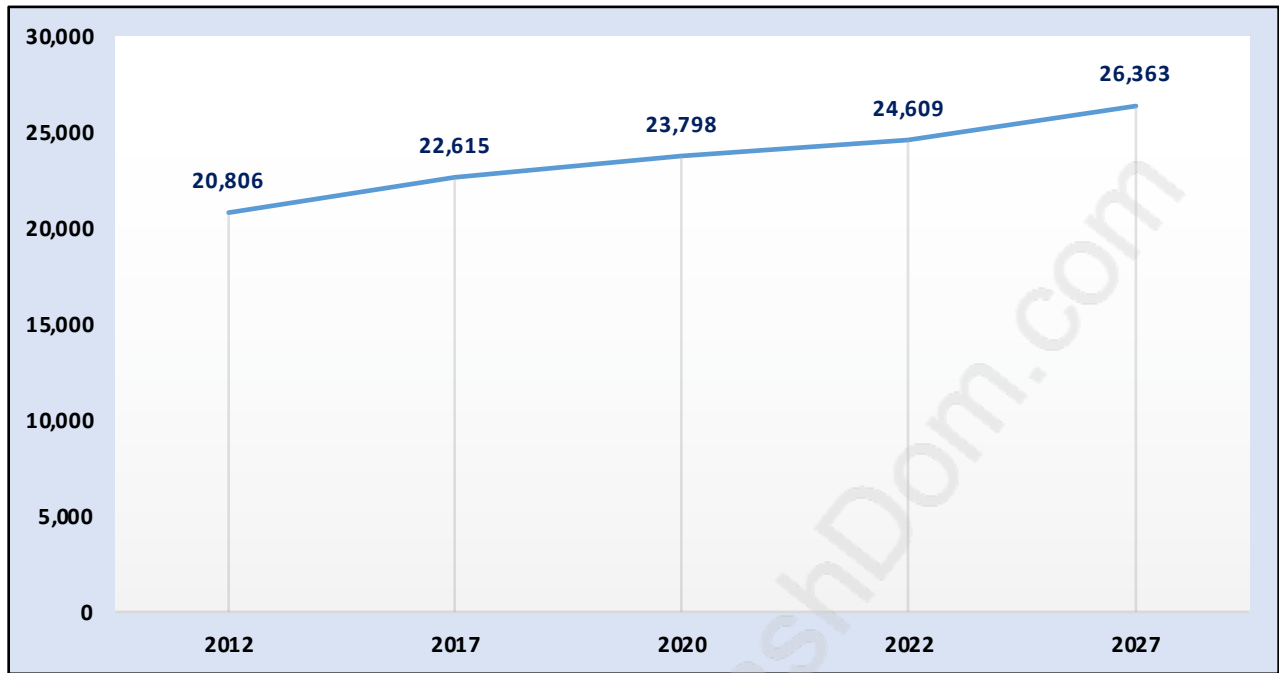

# Panorama Ridge

July 2018

## Population Trends in Panorama Ridge

## Population Age 15+ by Income Status in Panorama Ridge

Total Population Age 15 - 18,497