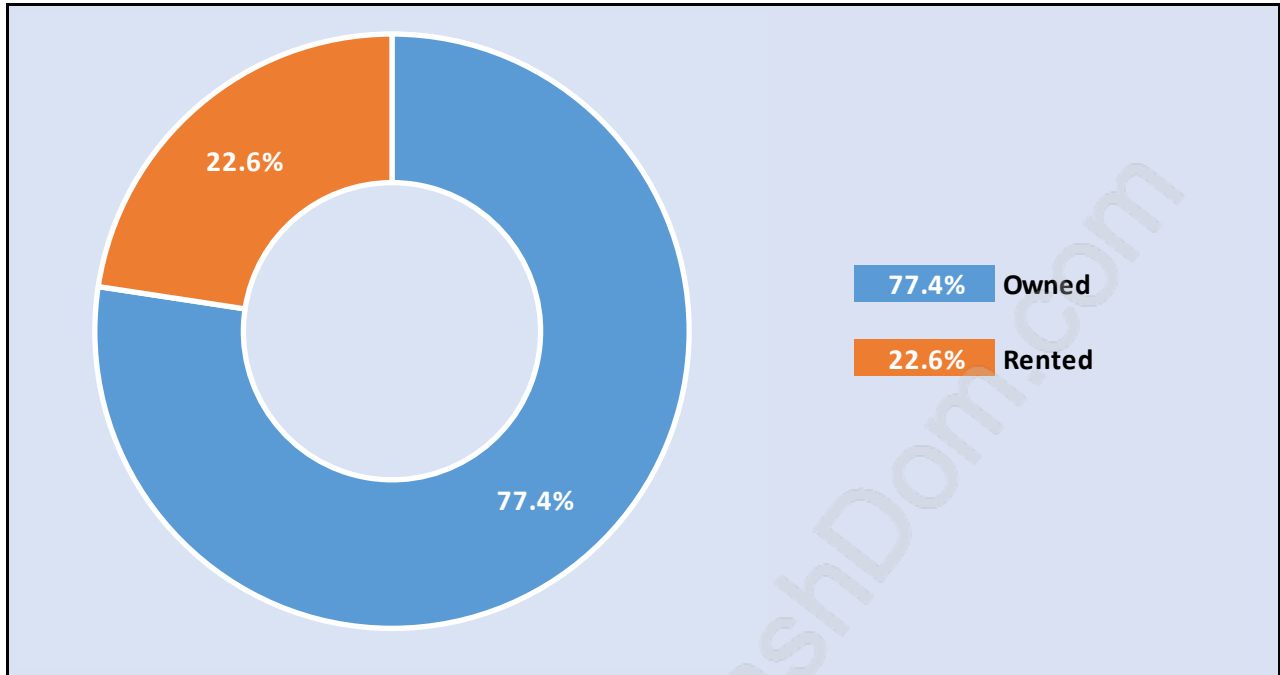

Dwellings in Panorama Ridge