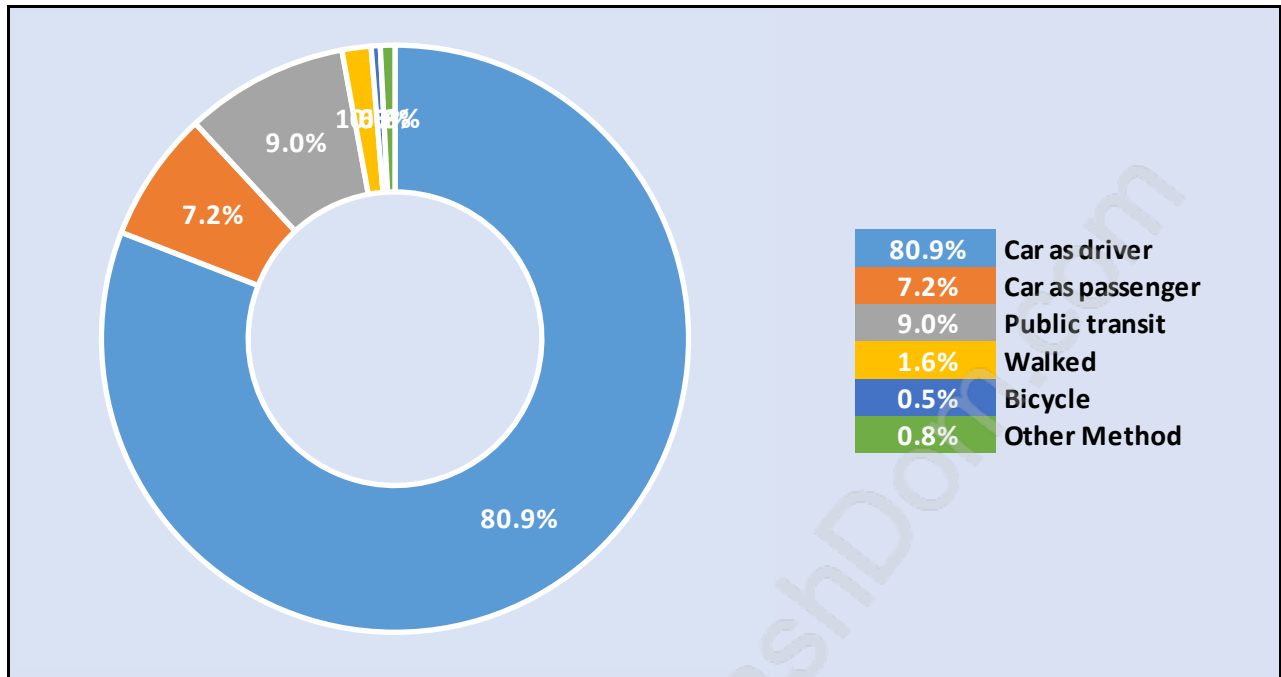

Travel To Work in (from) Panorama Ridge