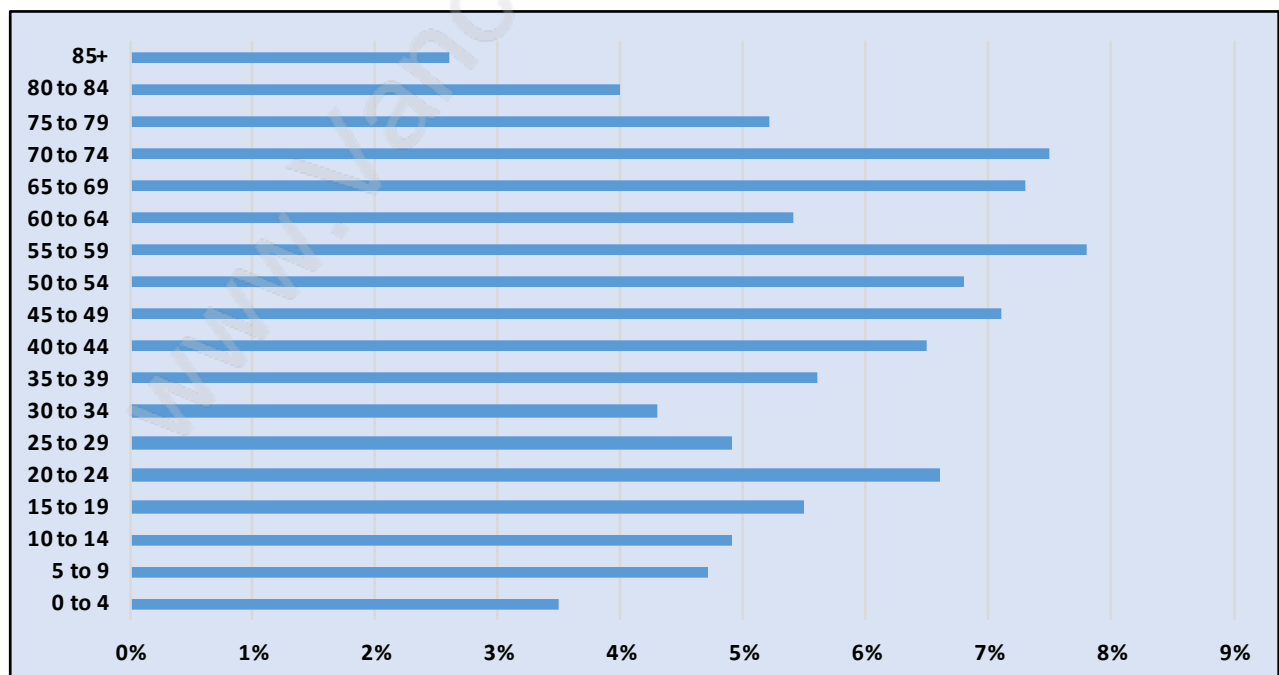

Panorama Village

Population Trends in Panorama Village

Population by Age in Panorama Village

Population Age 15+ by Income Status in Panorama Village

Total Population Age 15 - 1,085

Households by Income in Panorama Village

Total Number of Households - 519 / Average Household Income - \$128,575

Families in Panorama Village

Average Persons per Family - 2.9

Children at Home in Panorama Village

Total Number of Children at Home - 342