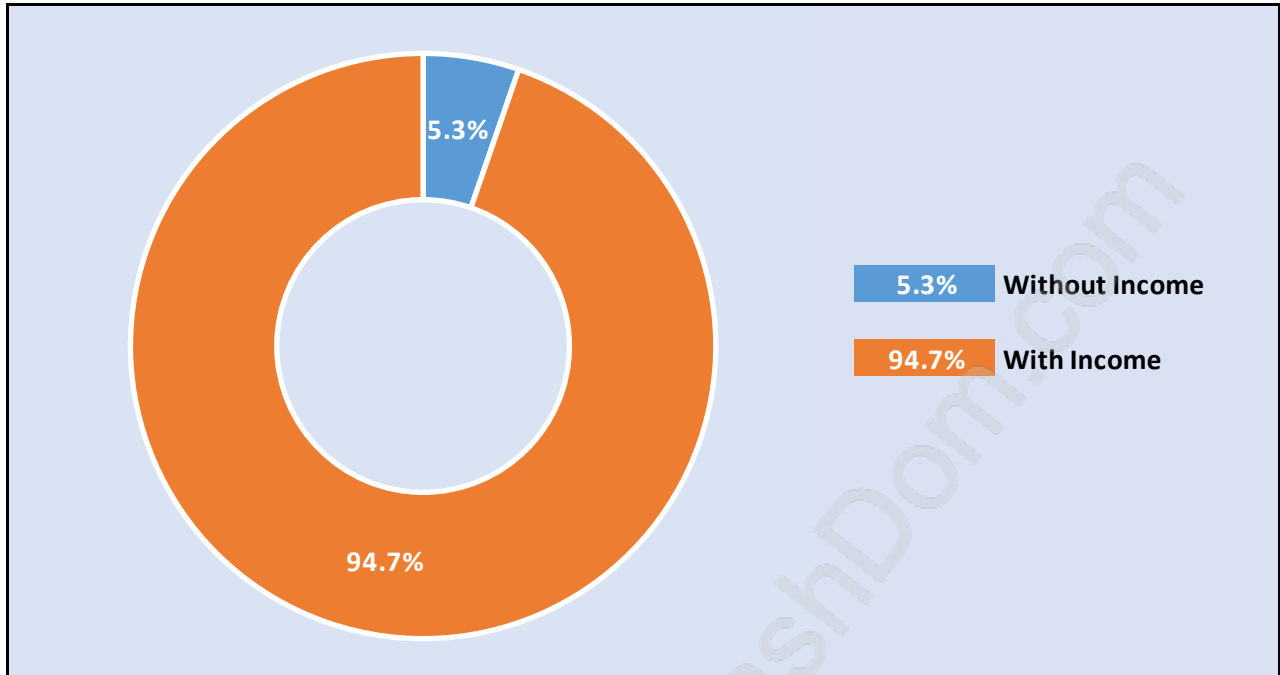

Panorama Village

Population Trends in Panorama Village

Population by Age in Panorama Village

Population Age 15+ by Income Status in Panorama Village

Total Population Age 15 - 1,085

Households by Income in Panorama Village

Total Number of Households - 519 / Average Household Income - \$128,575

Families in Panorama Village

Average Persons per Family - 2.9

Children at Home in Panorama Village

Total Number of Children at Home - 342