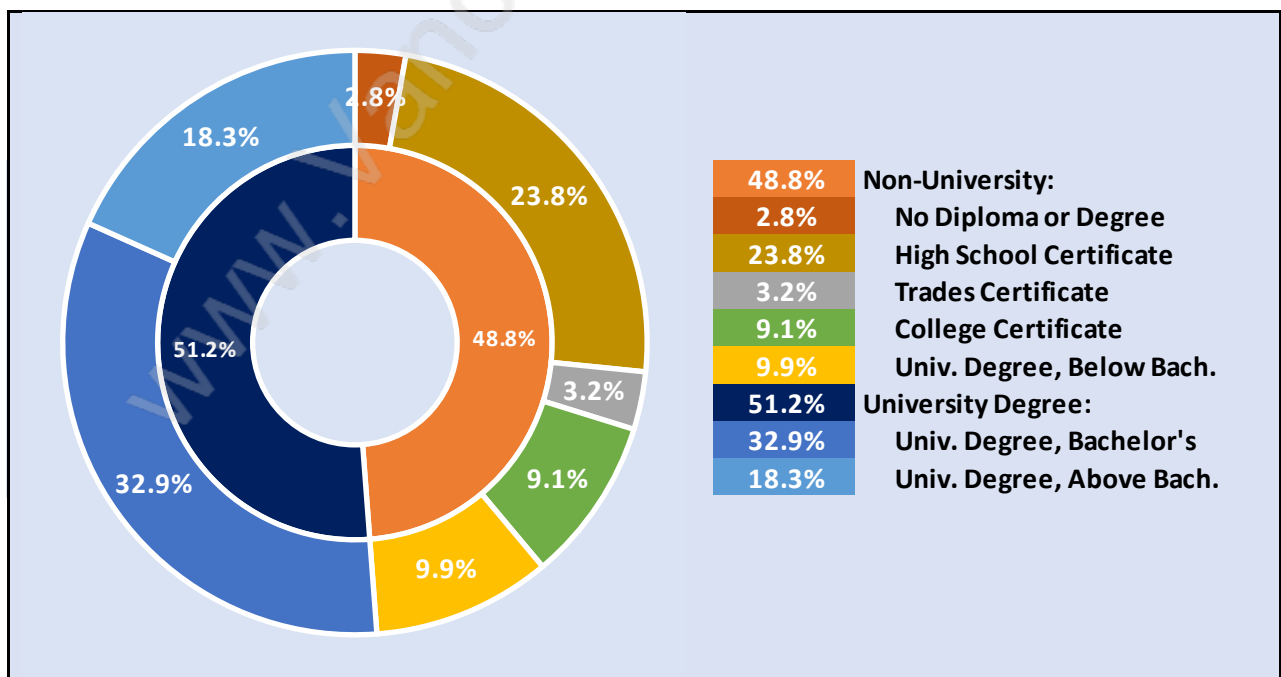

Panorama Village

Population Trends in Panorama Village

Population by Age in Panorama Village

Population Age 15+ by Income Status in Panorama Village

Total Population Age 15 - 1,085

Households by Income in Panorama Village

Total Number of Households - 519 / Average Household Income - \$128,575

Families in Panorama Village

Average Persons per Family - 2.9

Children at Home in Panorama Village

Total Number of Children at Home - 342

Family Structure in Panorama Village

Total Number of Families - 379 / Average Persons per Family - 2.9

Households by Household Size in Panorama Village

Total Number of Households - 519

Dwellings in Panorama Village

Population Age 15+ in Panorama Village

Labour Force by Occupation in Panorama Village

Labour Force Participation in Panorama Village

Travel To Work in (from) Panorama Village

Occupied Dwellings by Structure Type in Panorama Village