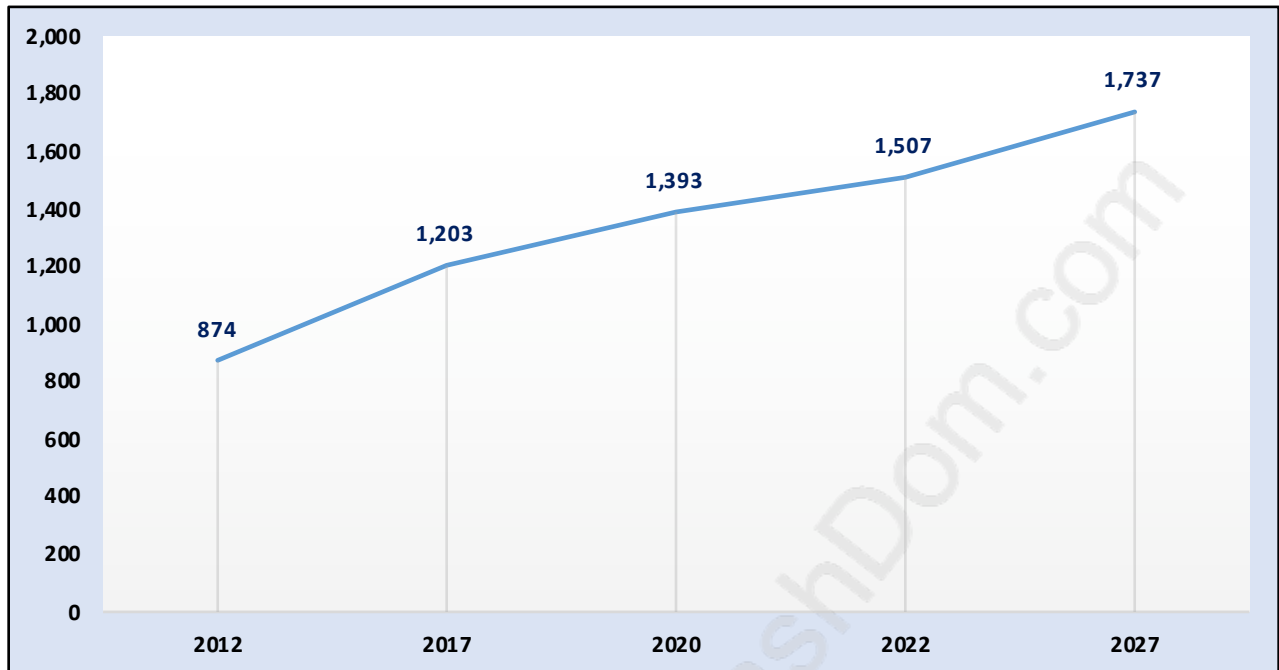

Panorama Village

Population Trends in Panorama Village

Population by Age in Panorama Village

Population Age 15+ by Income Status in Panorama Village

Total Population Age 15 - 1,085

Households by Income in Panorama Village

Total Number of Households - 519 / Average Household Income - \$128,575

Families in Panorama Village

Average Persons per Family - 2.9

Children at Home in Panorama Village

Total Number of Children at Home - 342