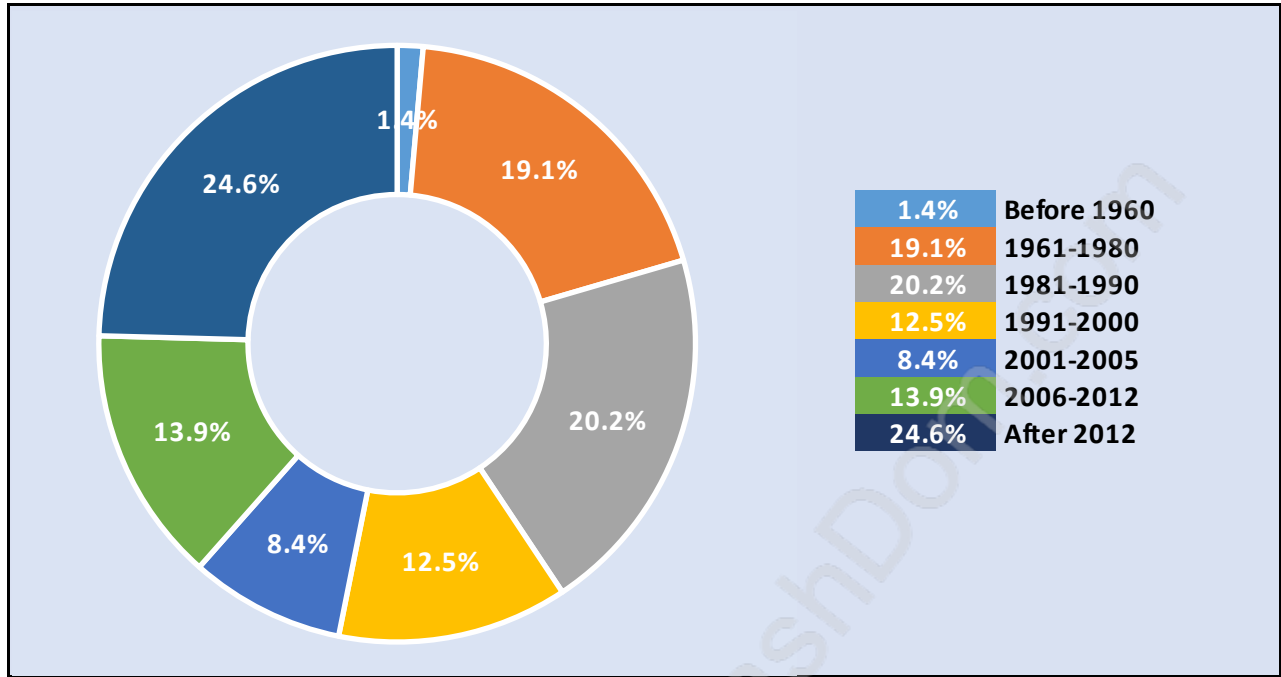

Private Dwellings by Period of Construction in Panorama Village

Dominant Period of Construction - After 2011