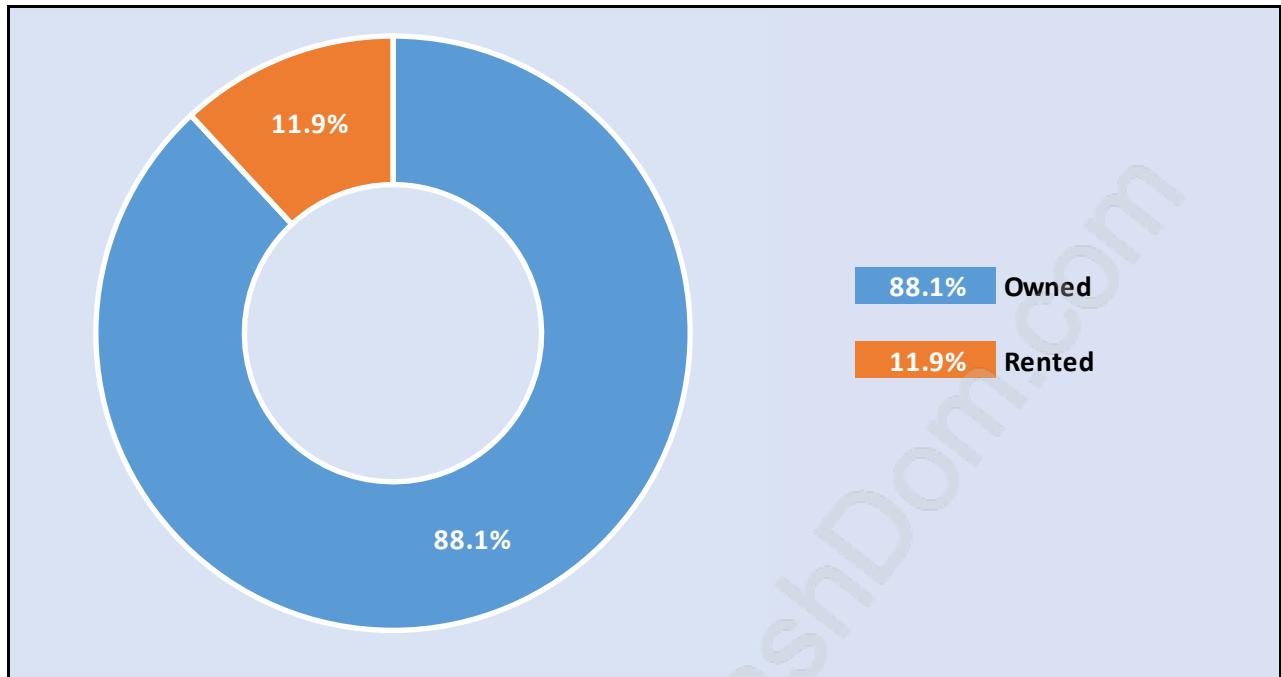

Total Number of Households - 519 / Average Household Income - \$128,575

Families in Panorama Village

Average Persons per Family - 2.9

Children at Home in Panorama Village

Total Number of Children at Home - 342

Family Structure in Panorama Village

Total Number of Families - 379 / Average Persons per Family - 2.9

Households by Household Size in Panorama Village

Total Number of Households - 519

Dwellings in Panorama Village