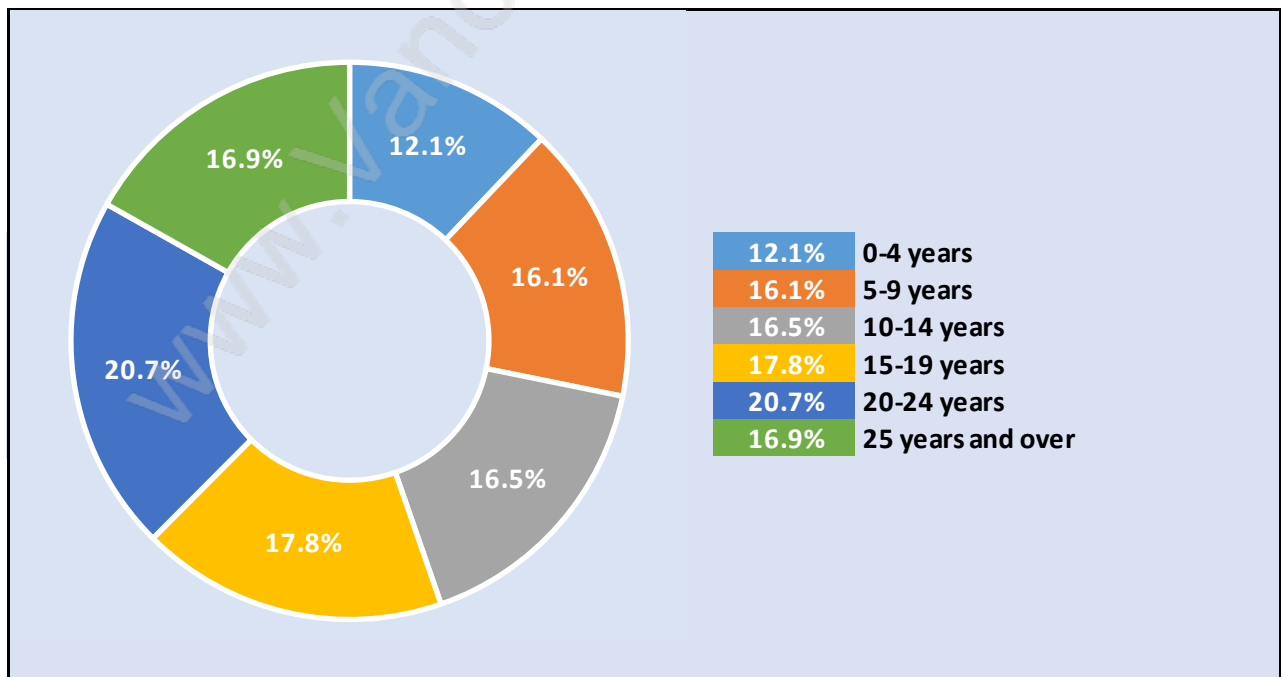

Panorama Village

Population Trends in Panorama Village

Population by Age in Panorama Village

Population Age 15+ by Income Status in Panorama Village

Total Population Age 15 - 1,085

Households by Income in Panorama Village

Total Number of Households - 519 / Average Household Income - \$128,575

Families in Panorama Village

Average Persons per Family - 2.9

Children at Home in Panorama Village

Total Number of Children at Home - 342

Family Structure in Panorama Village

Total Number of Families - 379 / Average Persons per Family - 2.9

Households by Household Size in Panorama Village

Total Number of Households - 519

Dwellings in Panorama Village