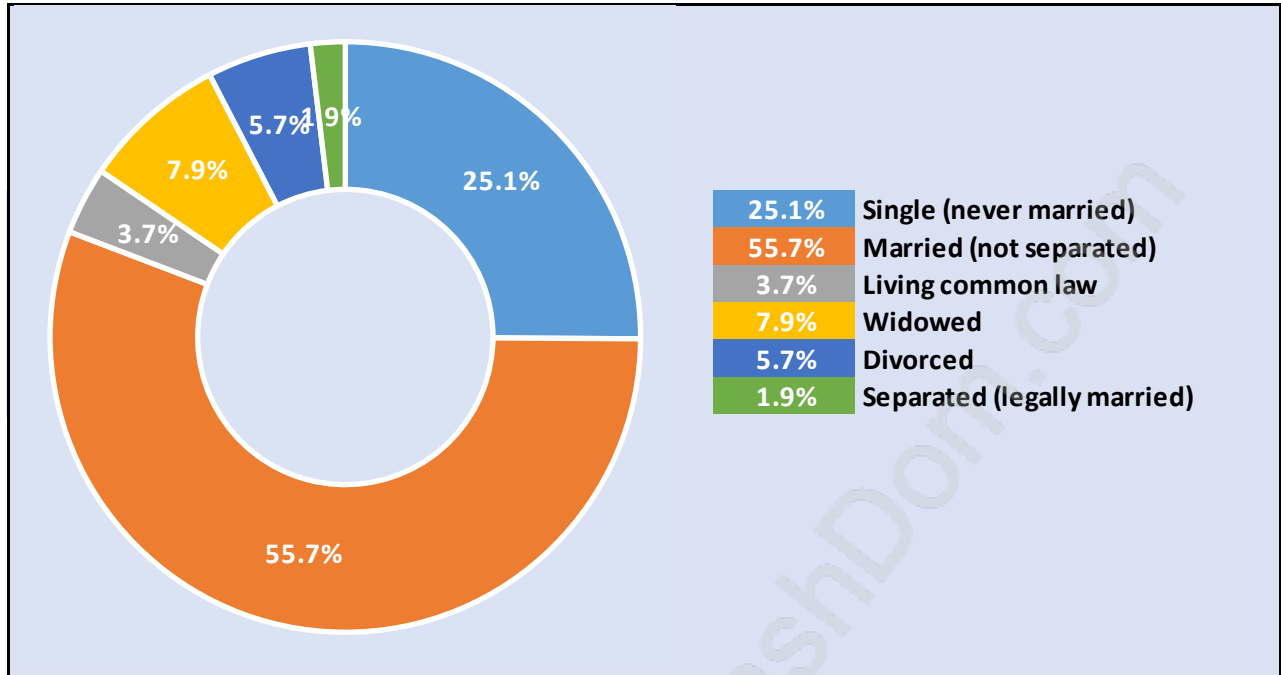

Panorama Village

Population Trends in Panorama Village

Population by Age in Panorama Village

Population Age 15+ by Income Status in Panorama Village

Total Population Age 15 - 1,085

Households by Income in Panorama Village

Total Number of Households - 519 / Average Household Income - \$128,575

Families in Panorama Village

Average Persons per Family - 2.9

Children at Home in Panorama Village

Total Number of Children at Home - 342

Family Structure in Panorama Village

Total Number of Families - 379 / Average Persons per Family - 2.9

Households by Household Size in Panorama Village

Total Number of Households - 519

Dwellings in Panorama Village