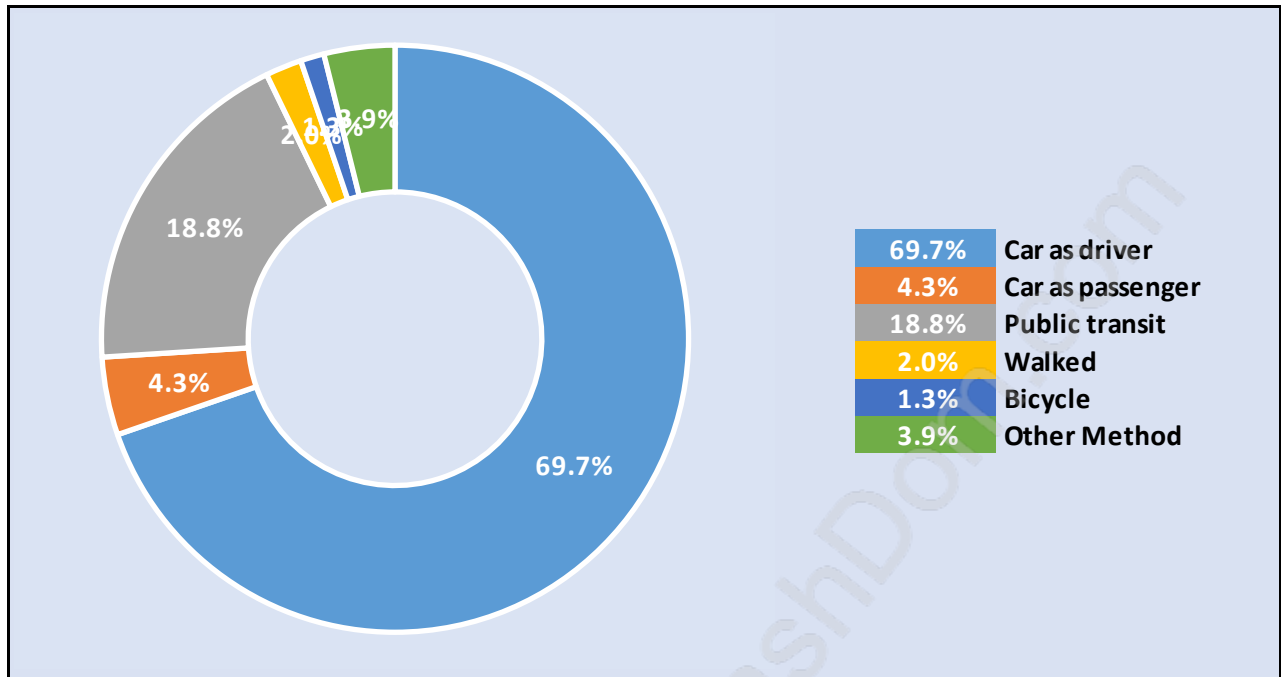

Population Age 15+ in Panorama Village

Labour Force by Occupation in Panorama Village

Labour Force Participation in Panorama Village

Travel To Work in (from) Panorama Village

Occupied Dwellings by Structure Type in Panorama Village