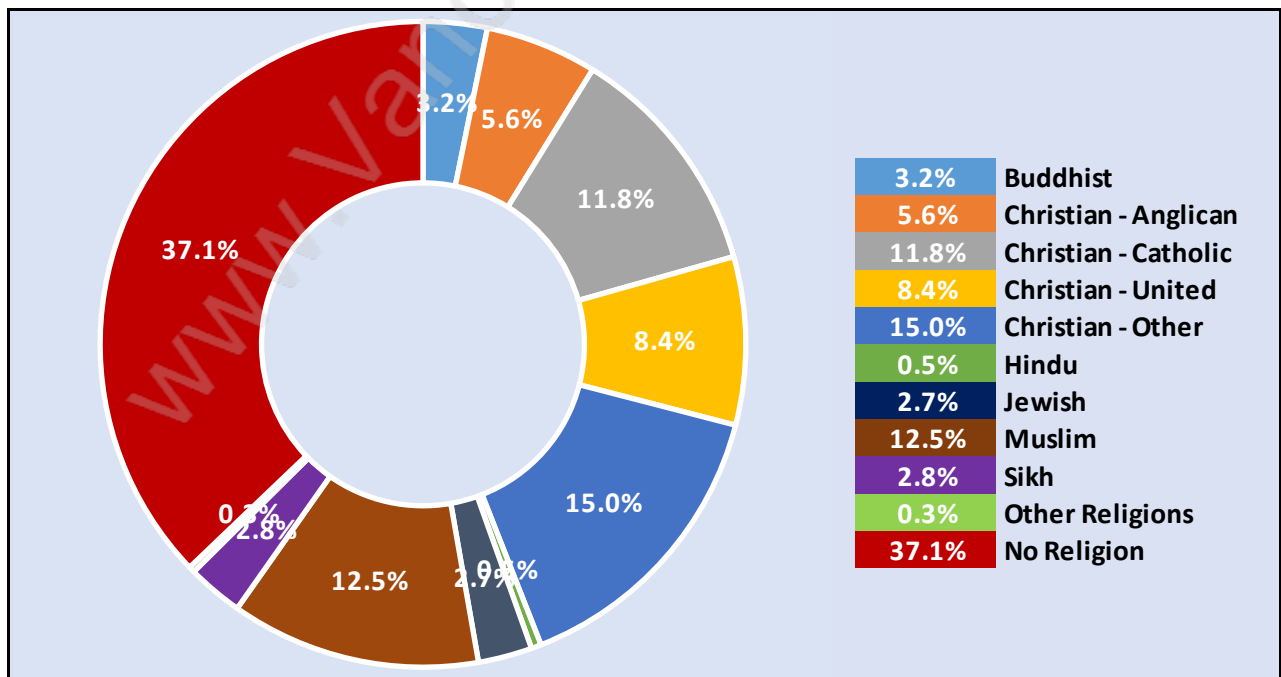

Population Age 15+ in Panorama Village

Labour Force by Occupation in Panorama Village

Labour Force Participation in Panorama Village

Travel To Work in (from) Panorama Village

Occupied Dwellings by Structure Type in Panorama Village

Dominant Bulding Type - Houses

Private Dwellings by Period of Construction in Panorama Village

Dominant Period of Construction - After 2011

Population by Religion in Panorama Village

Population by Home Languages in Panorama Village