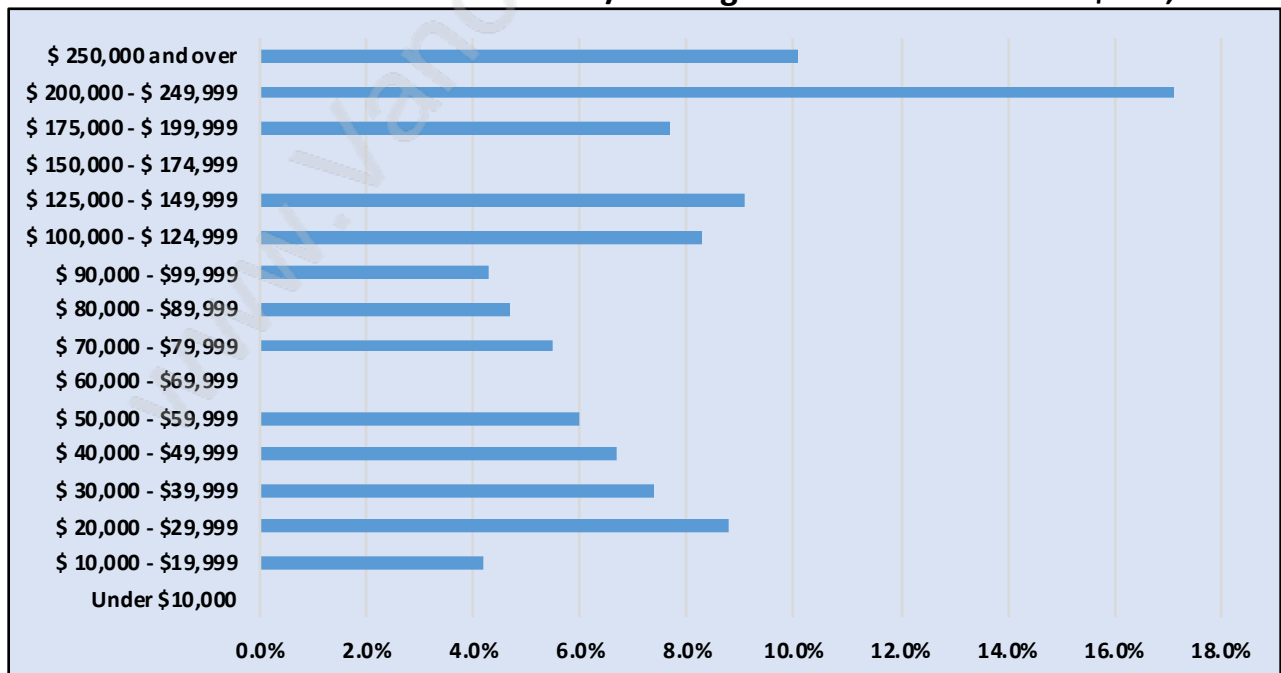

Panorama Village

Population Trends in Panorama Village

Population by Age in Panorama Village

Population Age 15+ by Income Status in Panorama Village

Total Population Age 15 - 1,085

Households by Income in Panorama Village

Total Number of Households - 519 / Average Household Income - \$128,575

Families in Panorama Village

Average Persons per Family - 2.9

Children at Home in Panorama Village

Total Number of Children at Home - 342