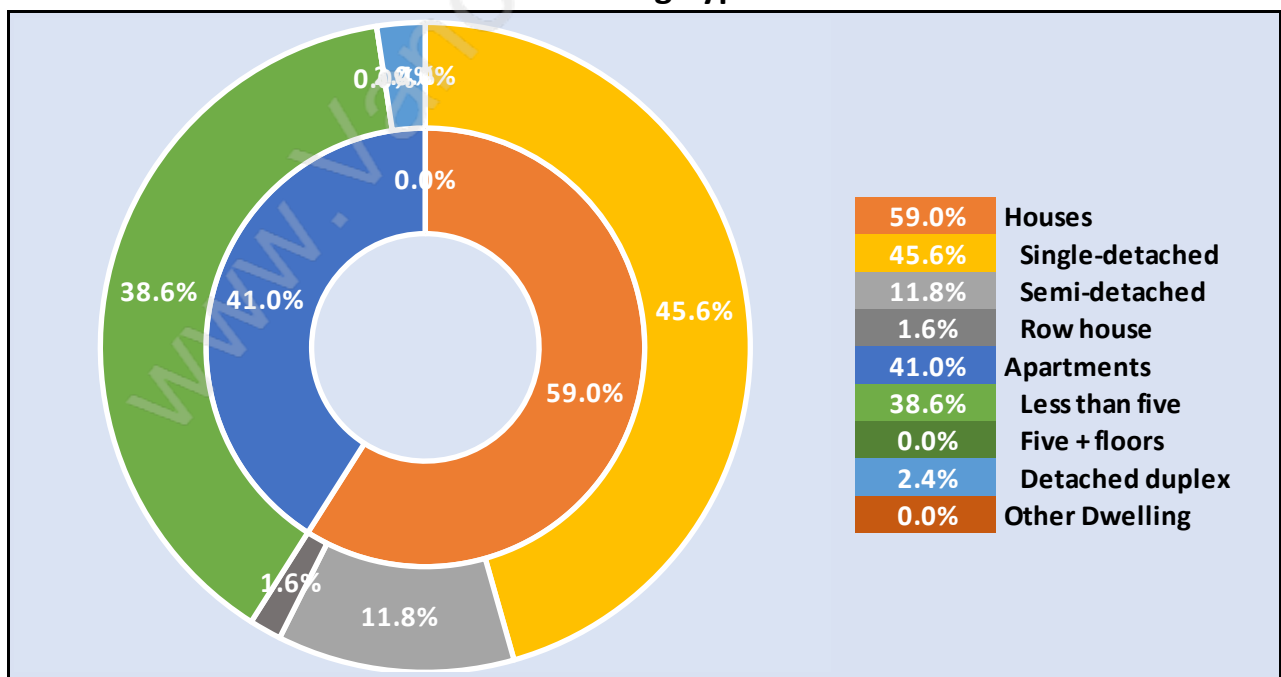

Total Number of Households - 519 / Average Household Income - \$128,575

Families in Panorama Village

Average Persons per Family - 2.9

Children at Home in Panorama Village

Total Number of Children at Home - 342

Family Structure in Panorama Village

Total Number of Families - 379 / Average Persons per Family - 2.9

Households by Household Size in Panorama Village

Total Number of Households - 519

Dwellings in Panorama Village

Population Age 15+ in Panorama Village

Labour Force by Occupation in Panorama Village

Labour Force Participation in Panorama Village

Travel To Work in (from) Panorama Village

Occupied Dwellings by Structure Type in Panorama Village

Dominant Bulding Type - Houses

Private Dwellings by Period of Construction in Panorama Village

Dominant Period of Construction - After 2011

Population by Religion in Panorama Village

Population by Home Languages in Panorama Village