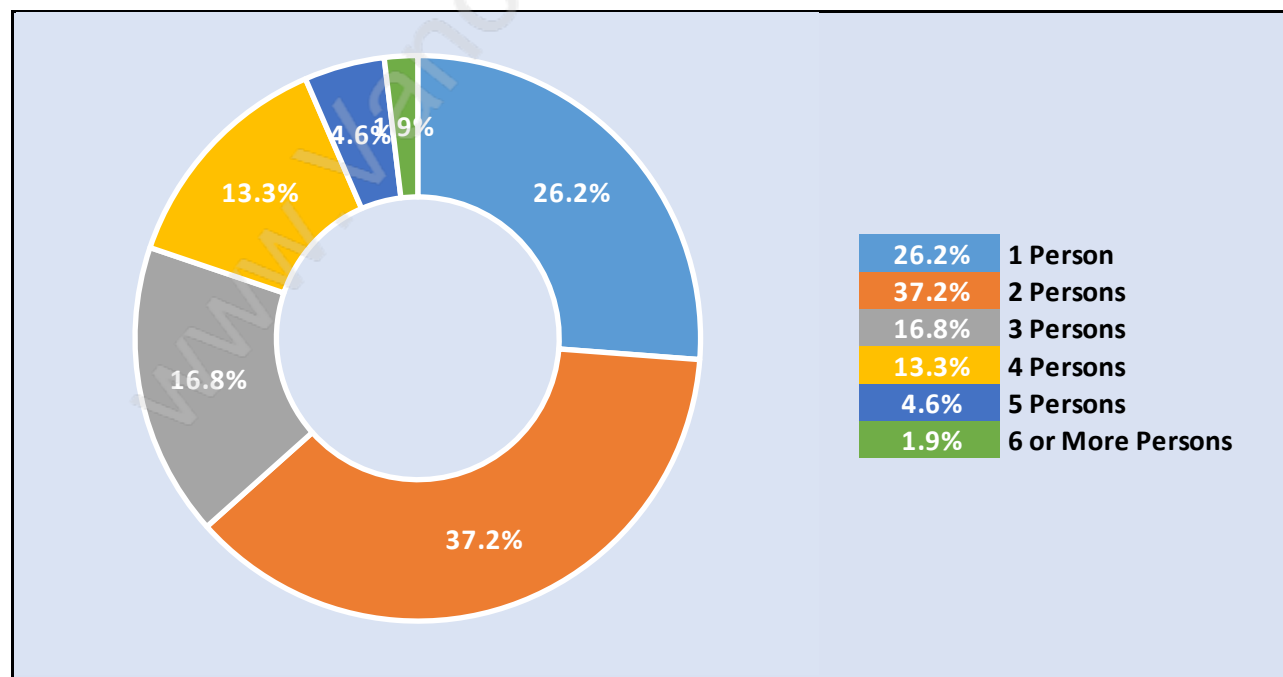

Panorama Village

Population Trends in Panorama Village

Population by Age in Panorama Village

Population Age 15+ by Income Status in Panorama Village

Total Population Age 15 - 1,085

Households by Income in Panorama Village

Total Number of Households - 519 / Average Household Income - \$128,575

Families in Panorama Village

Average Persons per Family - 2.9

Children at Home in Panorama Village

Total Number of Children at Home - 342

Family Structure in Panorama Village

Total Number of Families - 379 / Average Persons per Family - 2.9

Households by Household Size in Panorama Village

Total Number of Households - 519

Dwellings in Panorama Village