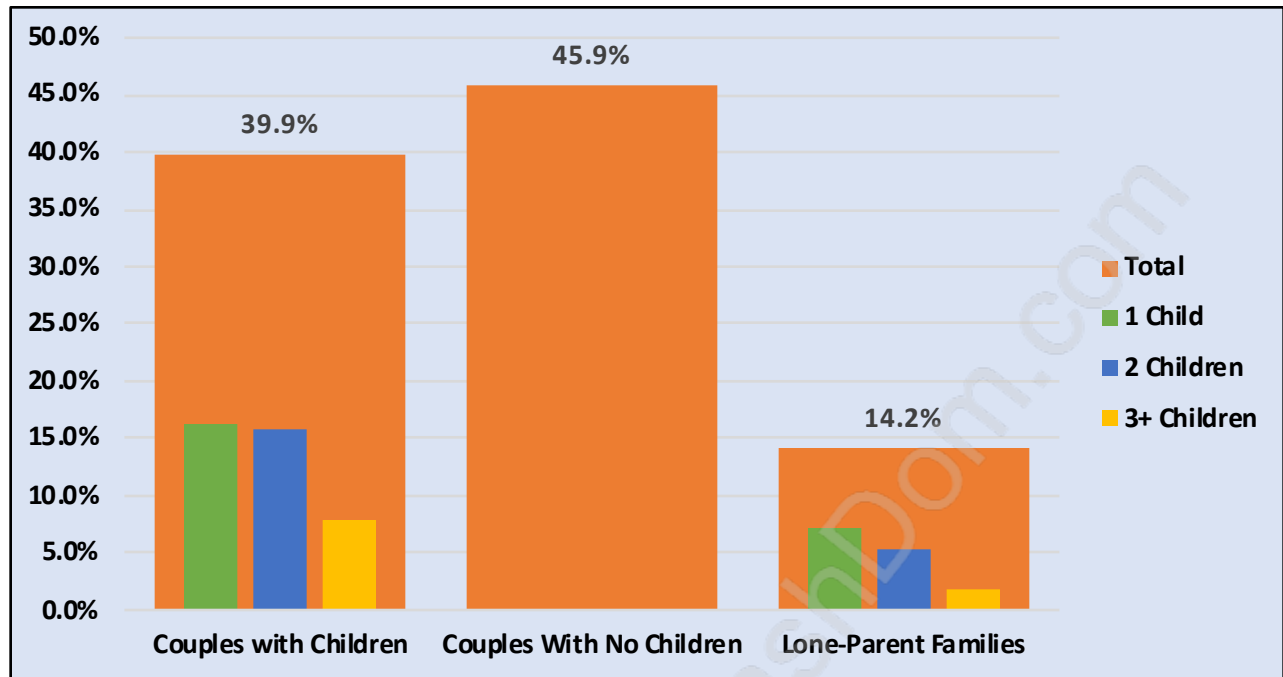

Panorama Village

Population Trends in Panorama Village

Population by Age in Panorama Village

Population Age 15+ by Income Status in Panorama Village

Total Population Age 15 - 1,085

Households by Income in Panorama Village

Total Number of Households - 519 / Average Household Income - \$128,575

Families in Panorama Village

Average Persons per Family - 2.9

Children at Home in Panorama Village

Total Number of Children at Home - 342

Family Structure in Panorama Village

Total Number of Families - 379 / Average Persons per Family - 2.9

Households by Household Size in Panorama Village

Total Number of Households - 519

Dwellings in Panorama Village