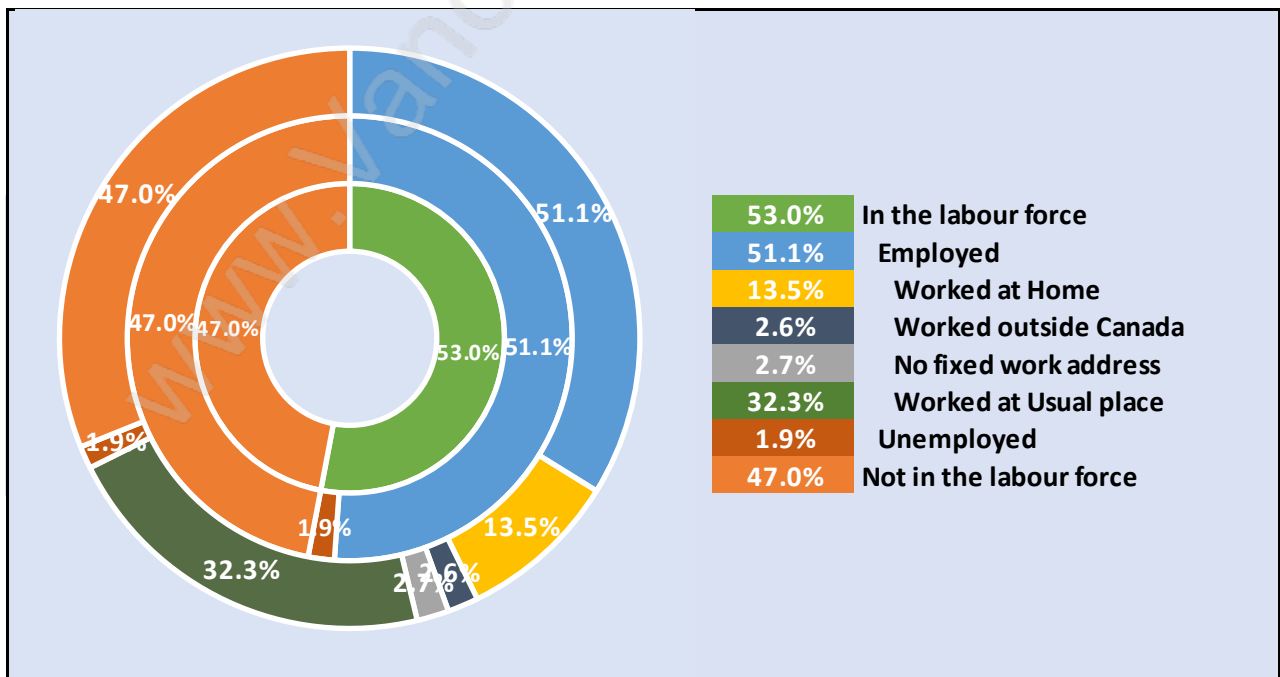

Total Number of Households - 519 / Average Household Income - \$128,575

Families in Panorama Village

Average Persons per Family - 2.9

Children at Home in Panorama Village

Total Number of Children at Home - 342

Family Structure in Panorama Village

Total Number of Families - 379 / Average Persons per Family - 2.9

Households by Household Size in Panorama Village

Total Number of Households - 519

Dwellings in Panorama Village

Population Age 15+ in Panorama Village

Labour Force by Occupation in Panorama Village

Labour Force Participation in Panorama Village

Travel To Work in (from) Panorama Village

Occupied Dwellings by Structure Type in Panorama Village