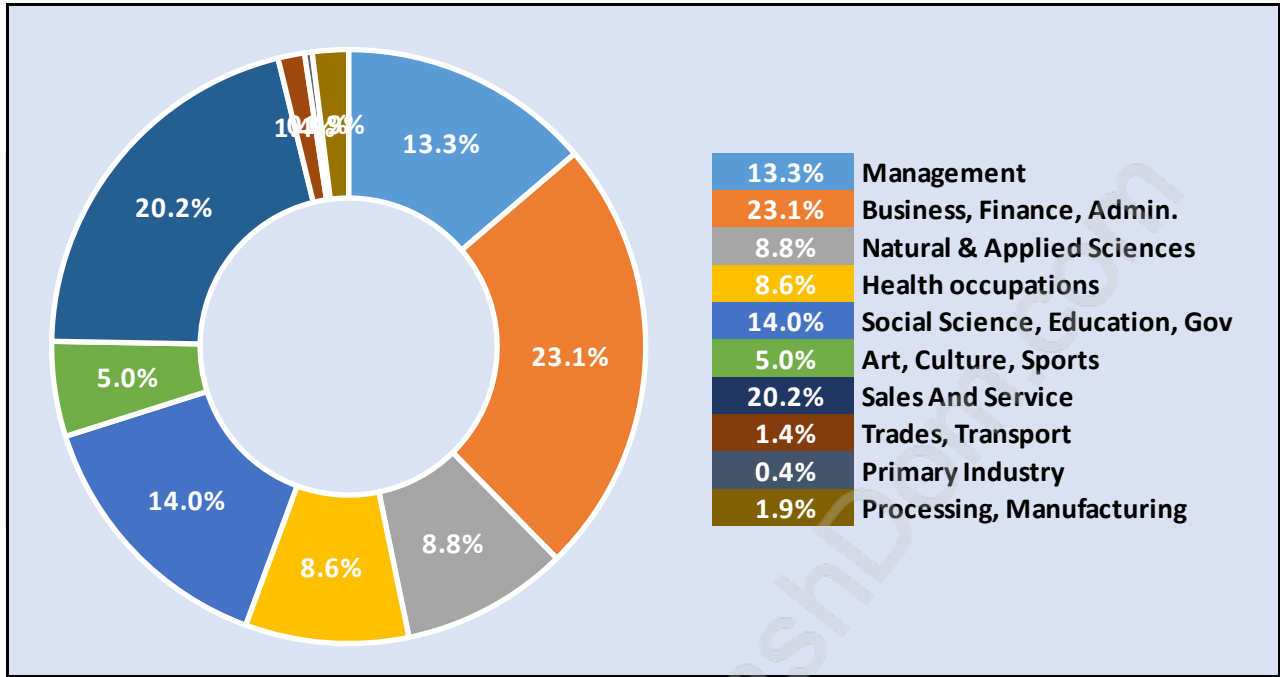

Total Number of Households - 519 / Average Household Income - \$128,575

Families in Panorama Village

Average Persons per Family - 2.9

Children at Home in Panorama Village

Total Number of Children at Home - 342

Family Structure in Panorama Village

Total Number of Families - 379 / Average Persons per Family - 2.9

Households by Household Size in Panorama Village

Total Number of Households - 519

Dwellings in Panorama Village

Population Age 15+ in Panorama Village

Labour Force by Occupation in Panorama Village

Labour Force Participation in Panorama Village

Travel To Work in (from) Panorama Village

Occupied Dwellings by Structure Type in Panorama Village