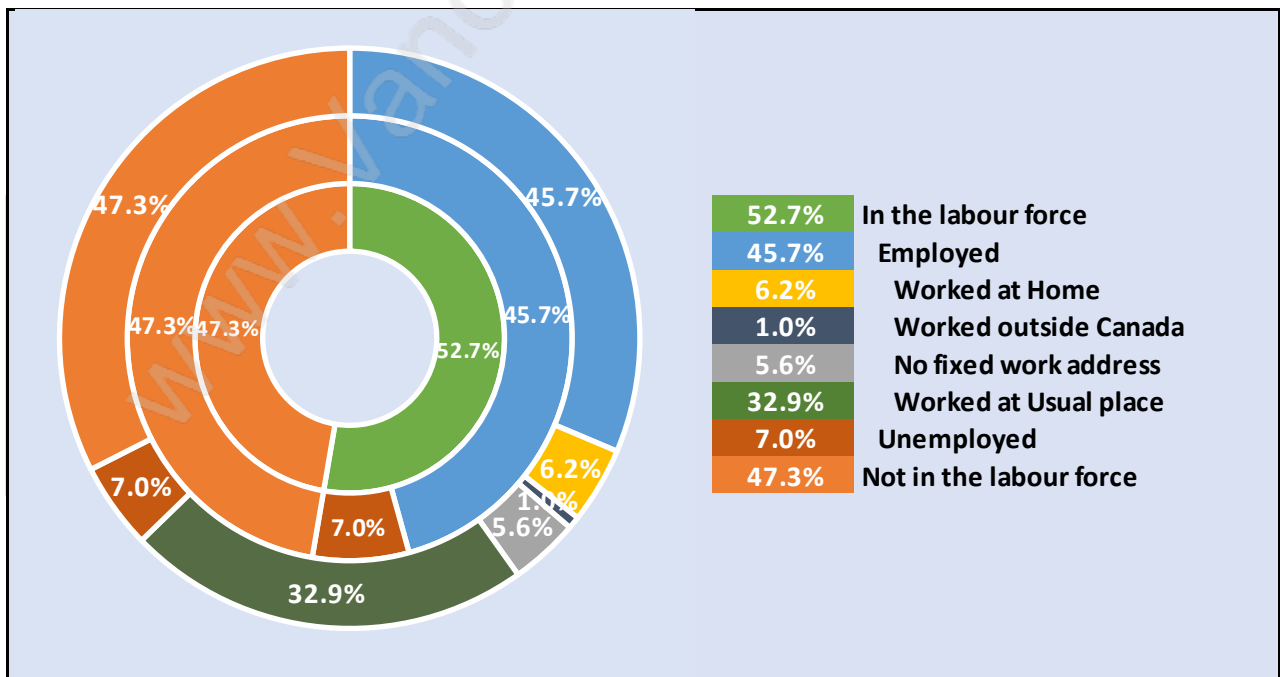

Labour Force Participation in Park Royal