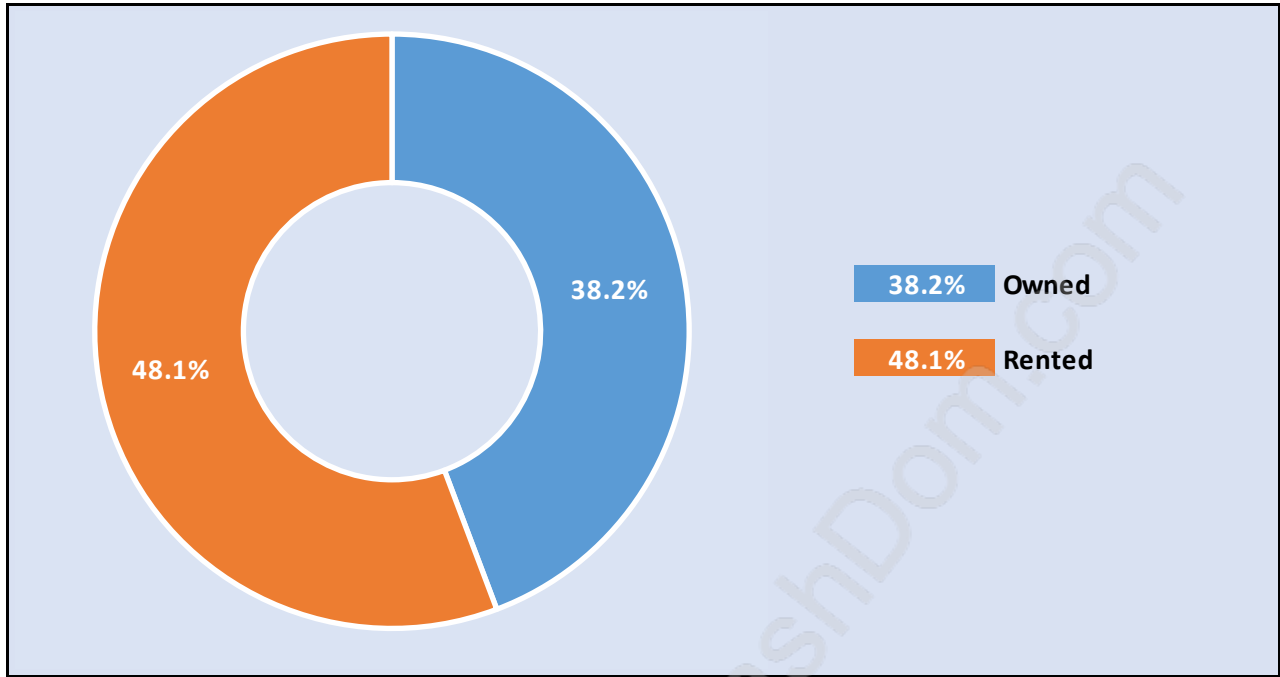

Dwellings in Park Royal