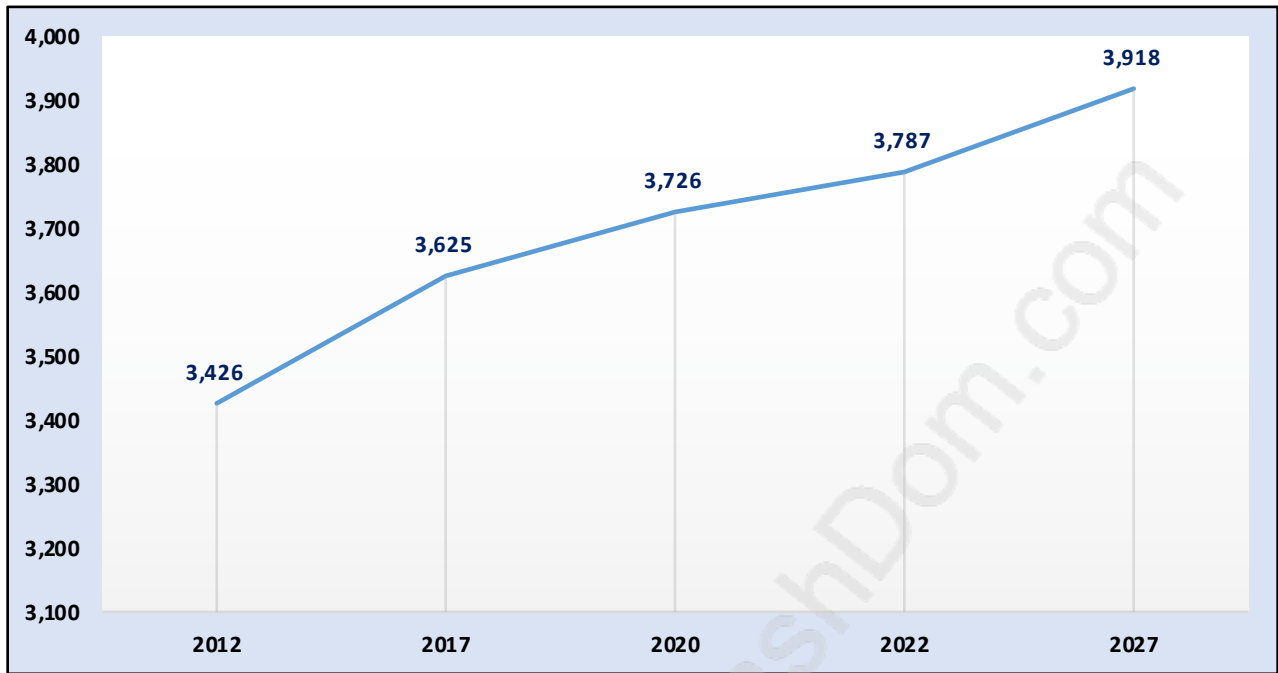

## Population Trends in Park Royal

# Population Age 15+ by Income Status in Park Royal

Total Population Age 15 - 3,041

### Dominant Period of Construction - 1961-1980