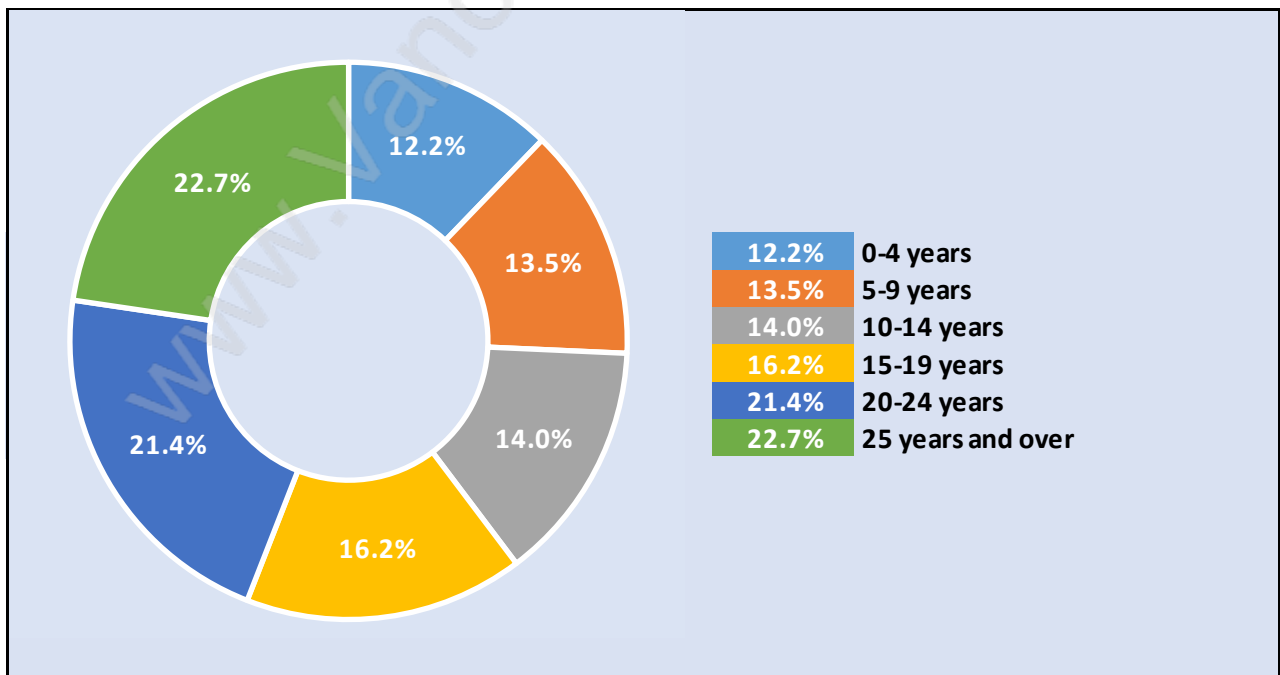

Children at Home in Park Royal

Total Number of Children at Home - 984