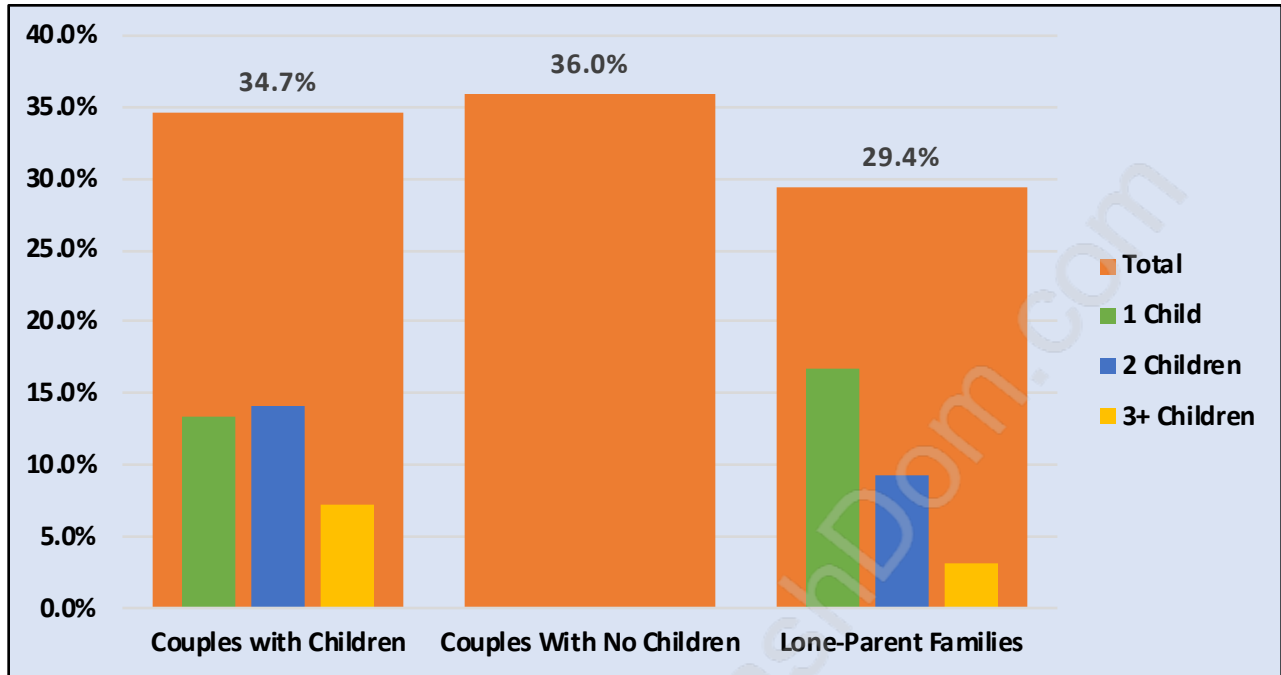

Family Structure in Park Royal

Total Number of Families - 915 / Average Persons per Family - 2.9