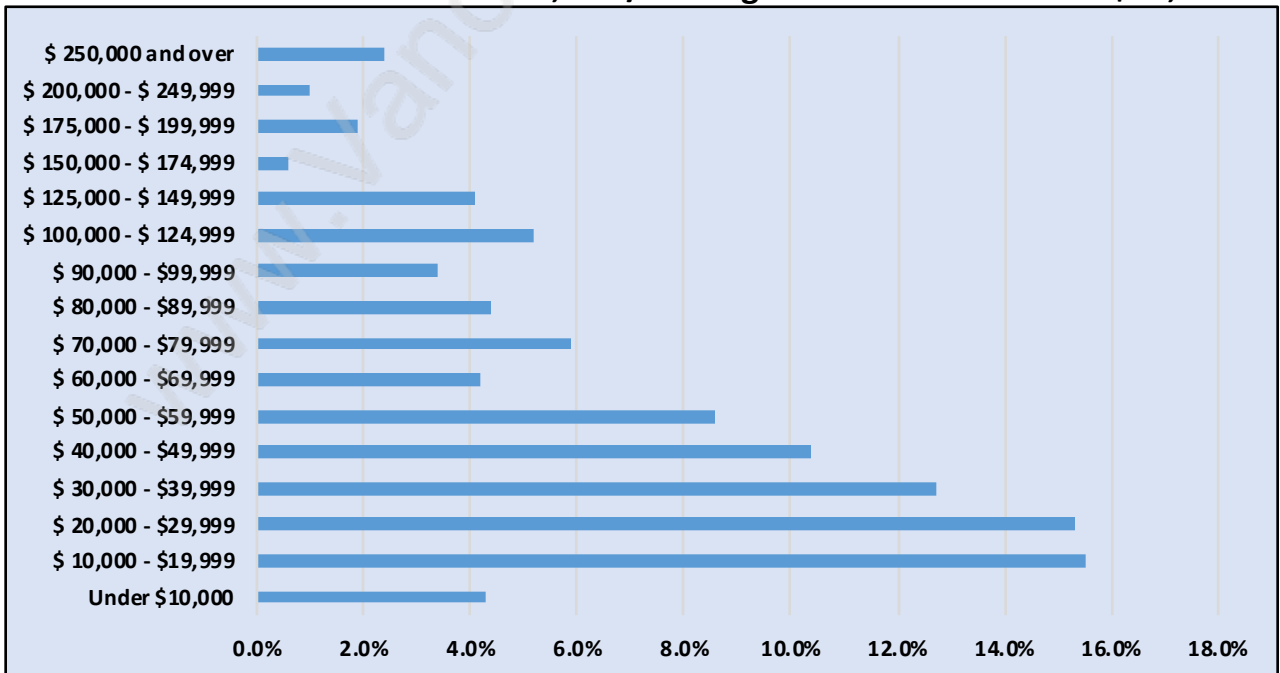

Households by Income in Park Royal

Total Number of Households - 1,559 / Average Household Income - $65,439