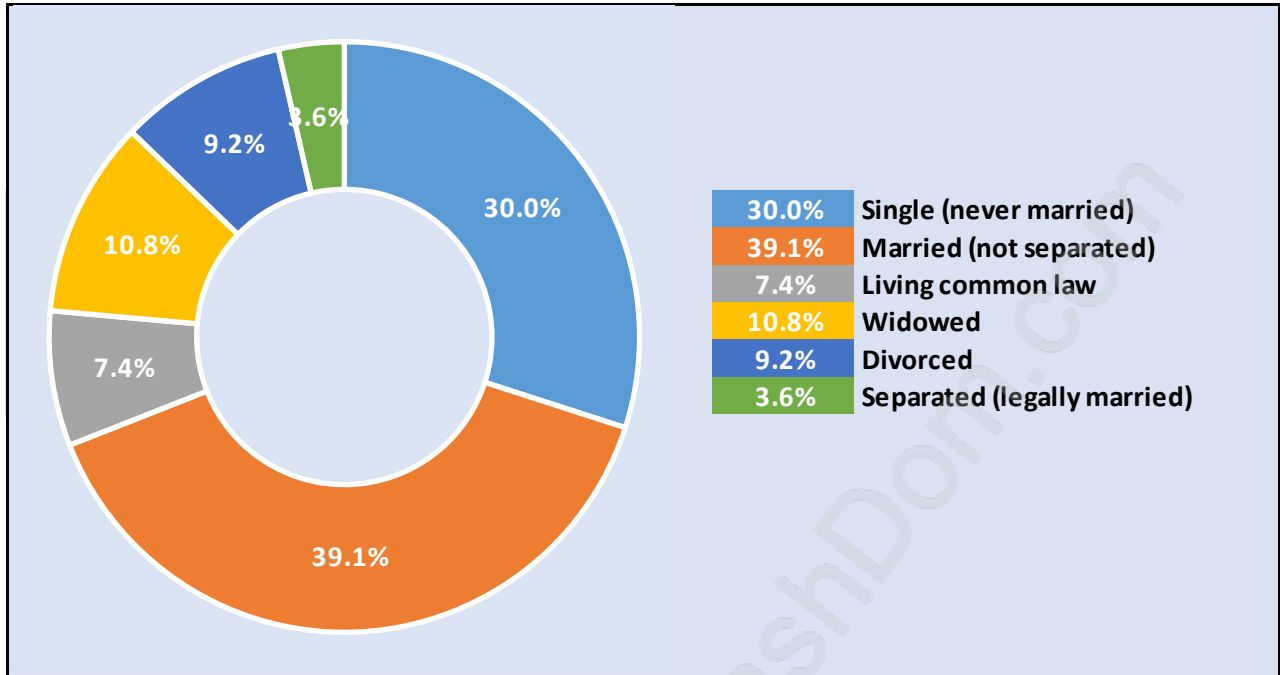

Families in Park Royal

Average Persons per Family - 2.9