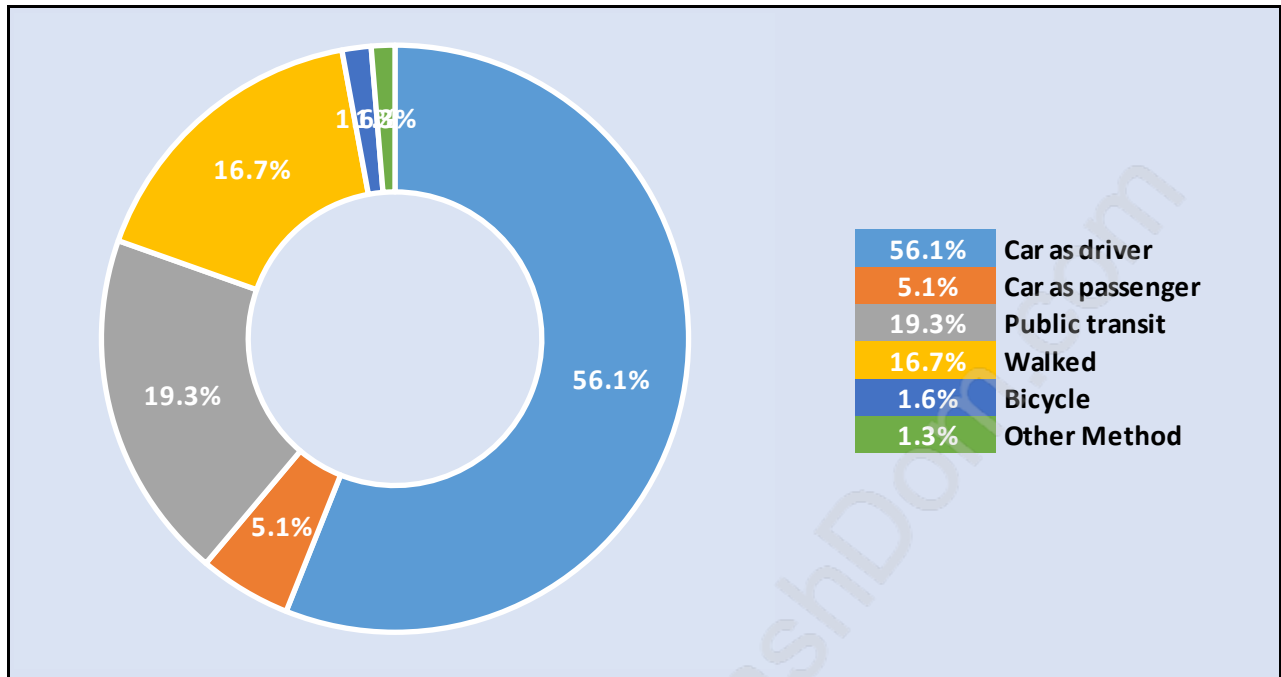

Travel To Work in (from) Park Royal