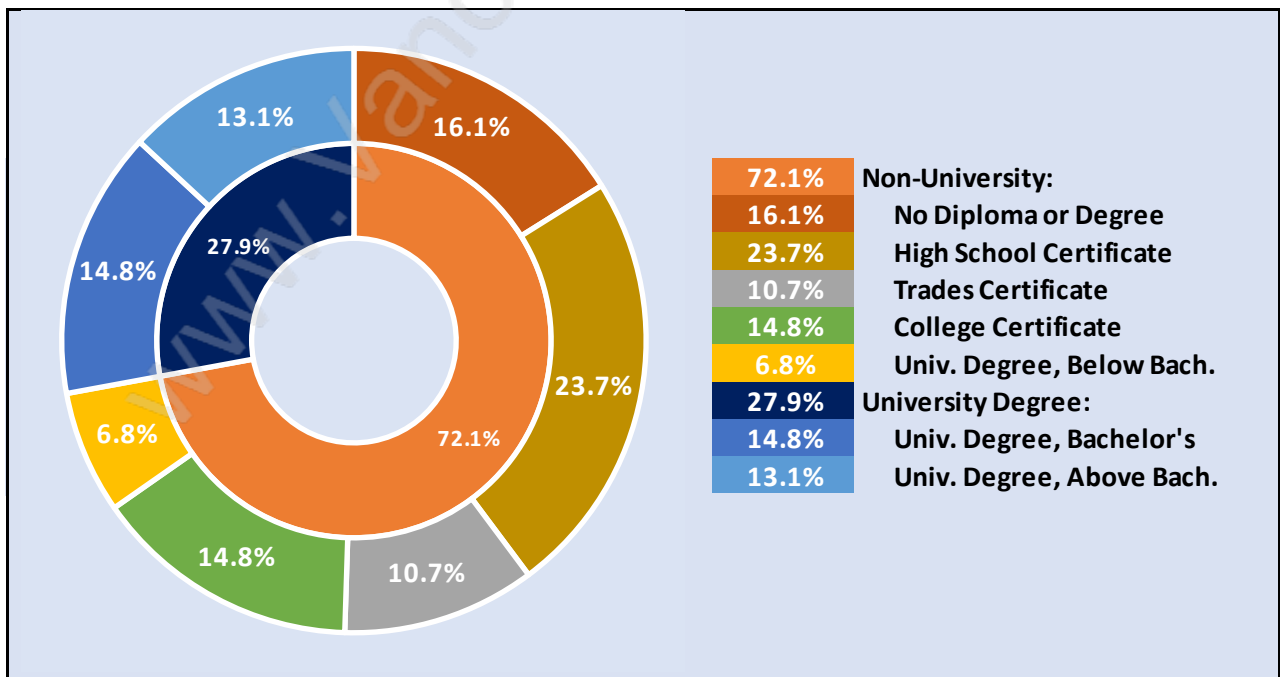

Population Age 15+ in Park Royal