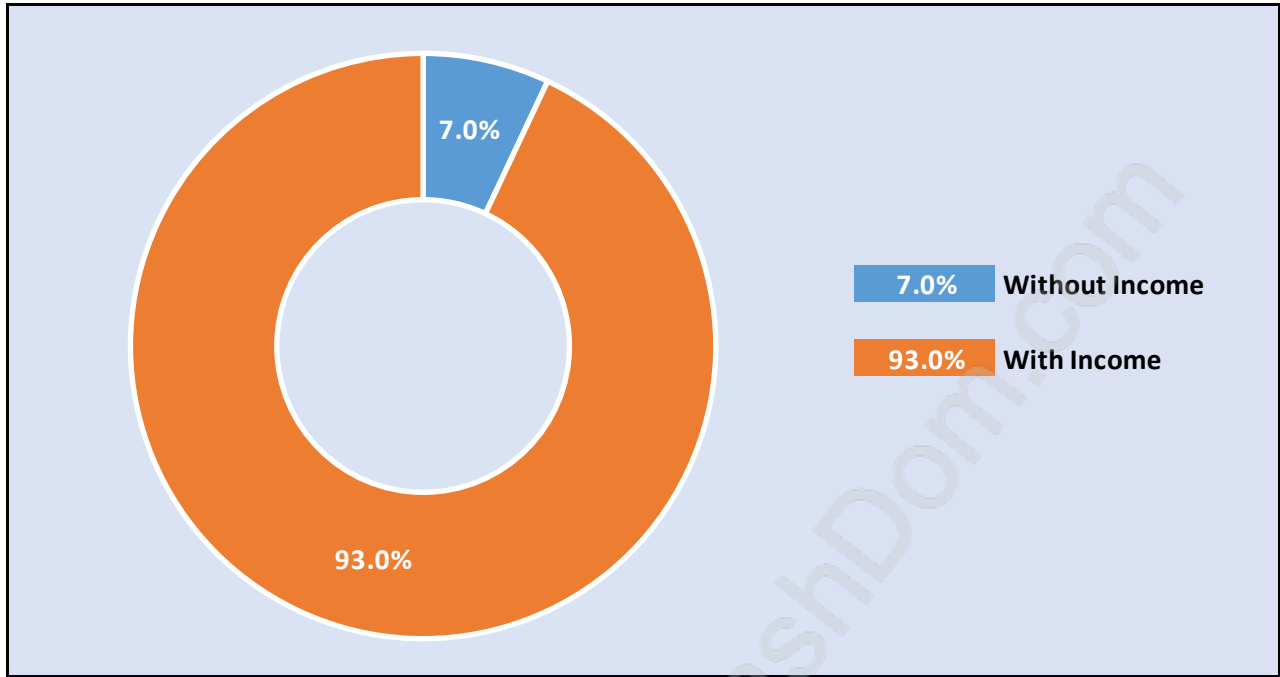

## Population Trends in Park Royal

## Population by Age in Park Royal

# Population Age 15+ by Income Status in Park Royal

Total Population Age 15 - 3,041