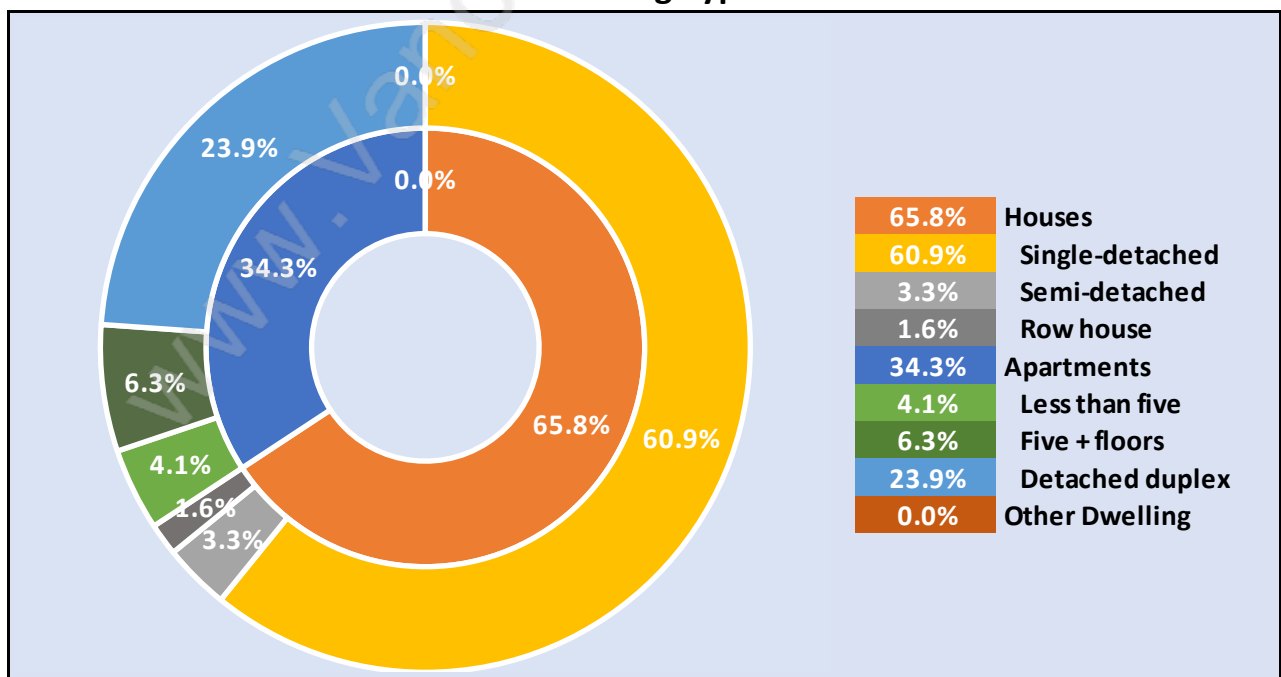

Parkcrest

Population Trends in Parkcrest

Population by Age in Parkcrest

Population Age 15+ by Income Status in Parkcrest

Total Population Age 15 - 6,187

Households by Income in Parkcrest

Total Number of Households - 2,463 / Average Household Income - \$107,492

Families in Parkcrest

Average Persons per Family - 3.2

Children at Home in Parkcrest

Total Number of Children at Home - 2,358

Family Structure in Parkcrest

Total Number of Families - 1,928 / Average Persons per Family - 3.2

Households by Household Size in Parkcrest

Total Number of Households - 2,463

Dwellings in Parkcrest

Population Age 15+ in Parkcrest

Labour Force by Occupation in Parkcrest

Labour Force Participation in Parkcrest

Travel To Work in (from) Parkcrest

Occupied Dwellings by Structure Type in Parkcrest

Dominant Bulding Type - Houses

Private Dwellings by Period of Construction in Parkcrest

Dominant Period of Construction - 1961-1980