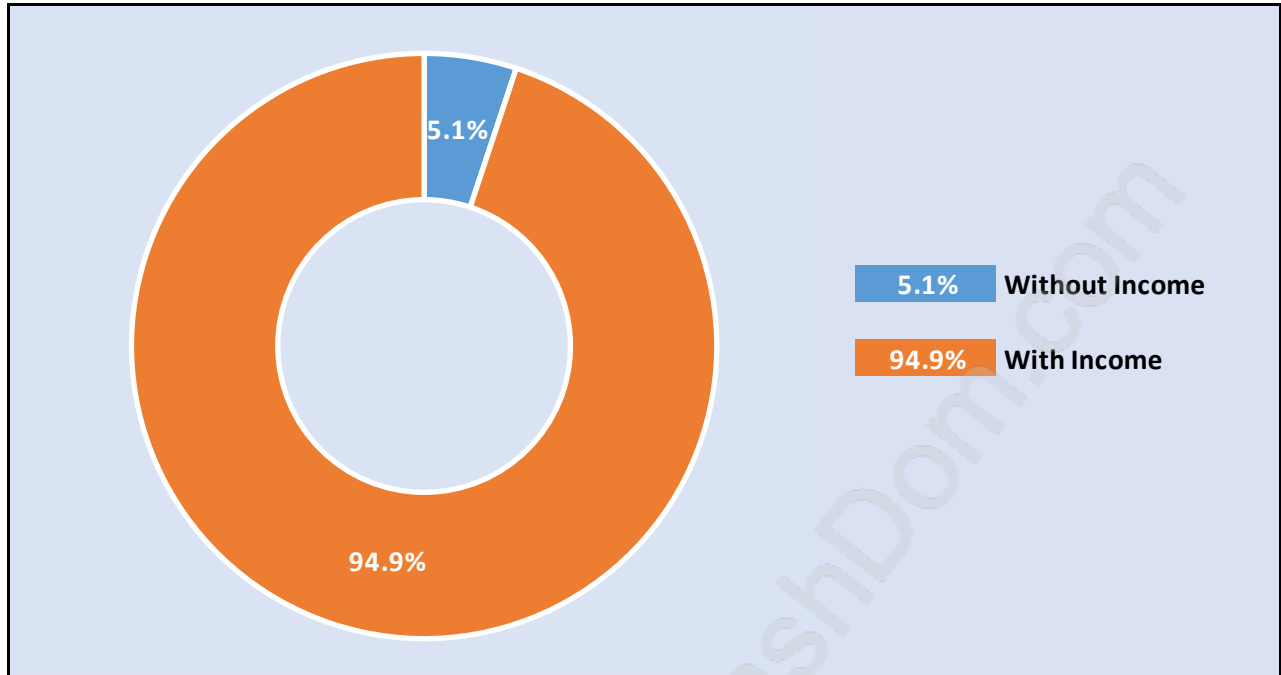

Parkcrest

Population Trends in Parkcrest

Population by Age in Parkcrest

Population Age 15+ by Income Status in Parkcrest

Total Population Age 15 - 6,187

Households by Income in Parkcrest

Total Number of Households - 2,463 / Average Household Income - \$107,492

Families in Parkcrest

Average Persons per Family - 3.2

Children at Home in Parkcrest

Total Number of Children at Home - 2,358

Family Structure in Parkcrest

Total Number of Families - 1,928 / Average Persons per Family - 3.2