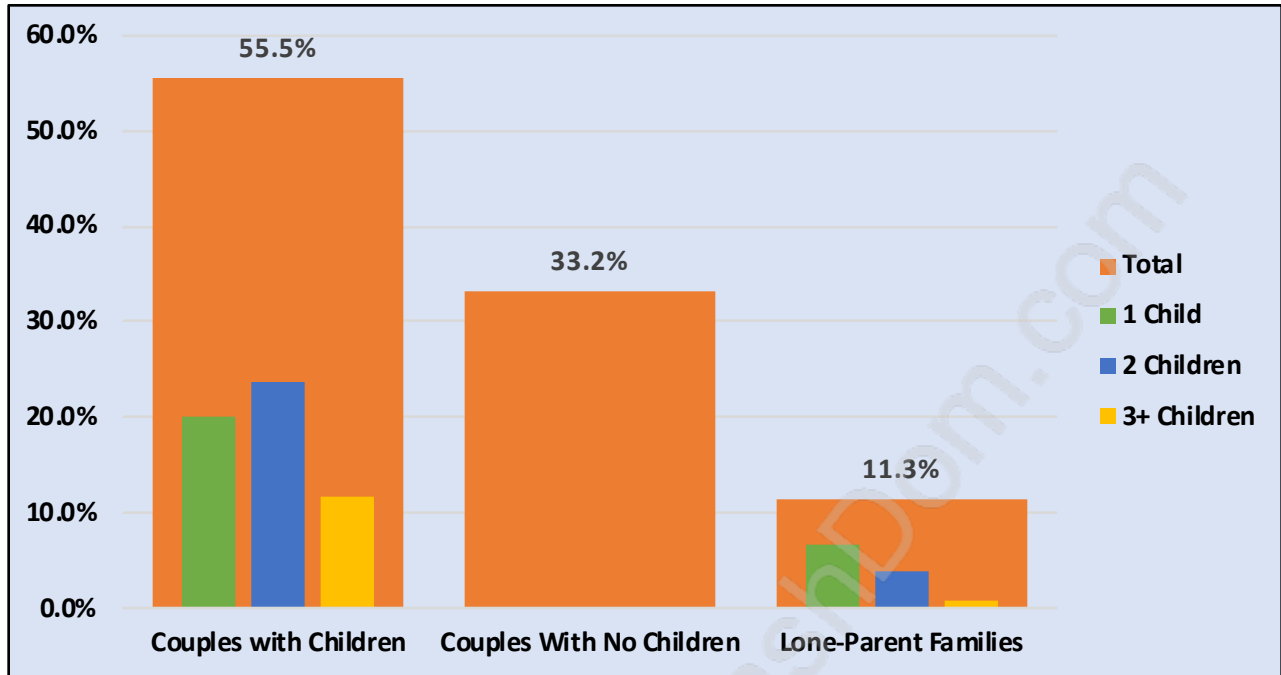

Parkcrest

Population Trends in Parkcrest

Population by Age in Parkcrest

Population Age 15+ by Income Status in Parkcrest

Total Population Age 15 - 6,187

Households by Income in Parkcrest

Total Number of Households - 2,463 / Average Household Income - \$107,492

Families in Parkcrest

Average Persons per Family - 3.2

Children at Home in Parkcrest

Total Number of Children at Home - 2,358

Family Structure in Parkcrest

Total Number of Families - 1,928 / Average Persons per Family - 3.2