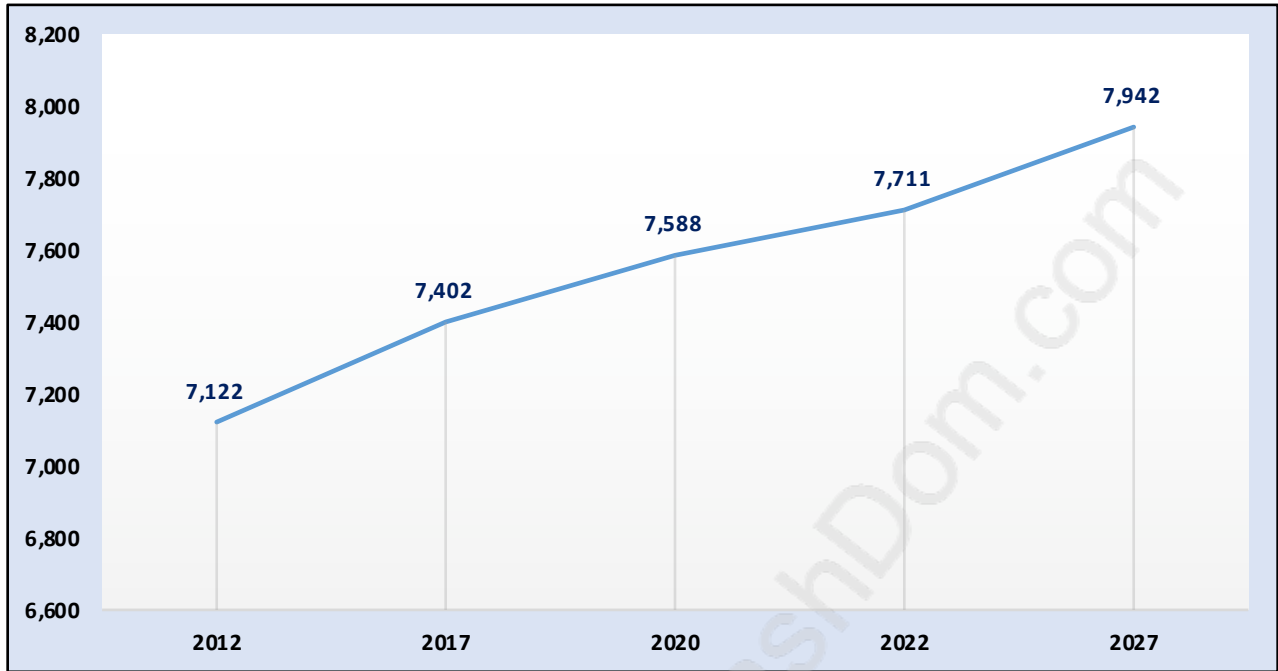

Parkcrest

Population Trends in Parkcrest

Population by Age in Parkcrest

Population Age 15+ by Income Status in Parkcrest

Total Population Age 15 - 6,187

Households by Income in Parkcrest

Total Number of Households - 2,463 / Average Household Income - \$107,492

Families in Parkcrest

Average Persons per Family - 3.2

Children at Home in Parkcrest

Total Number of Children at Home - 2,358

Family Structure in Parkcrest

Total Number of Families - 1,928 / Average Persons per Family - 3.2