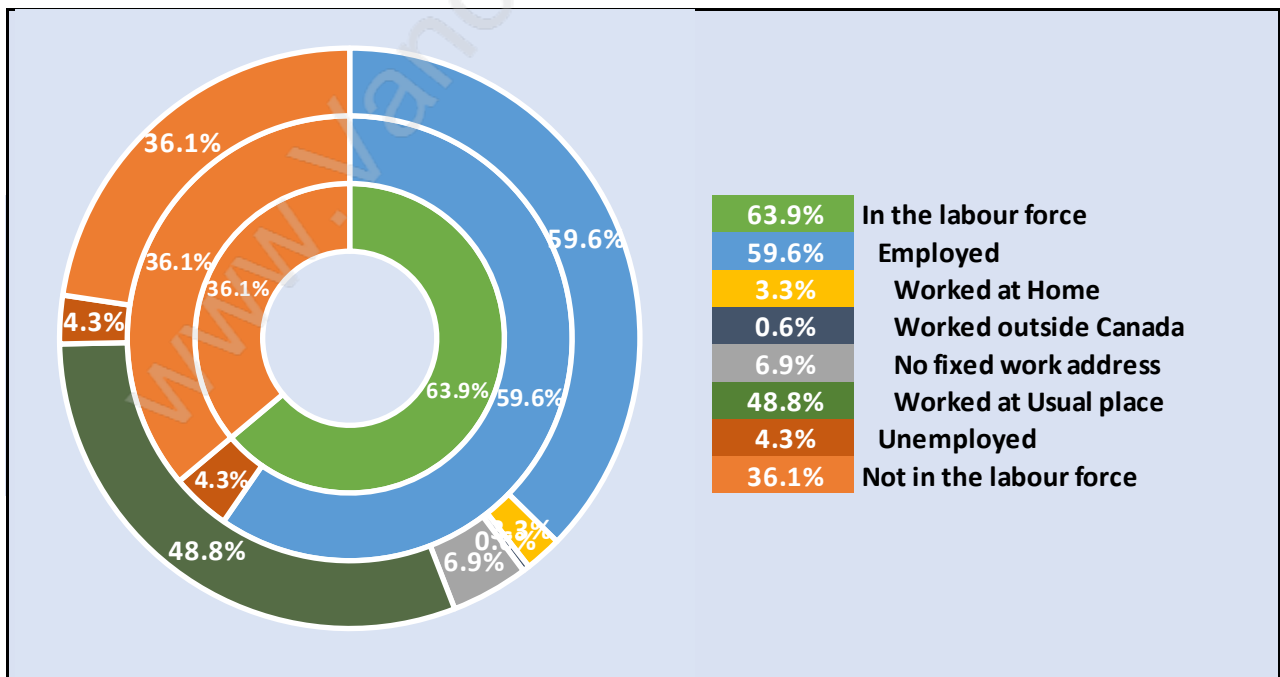

Households by Household Size in Parkcrest

Total Number of Households - 2,463

Dwellings in Parkcrest

Population Age 15+ in Parkcrest

Labour Force by Occupation in Parkcrest

Labour Force Participation in Parkcrest