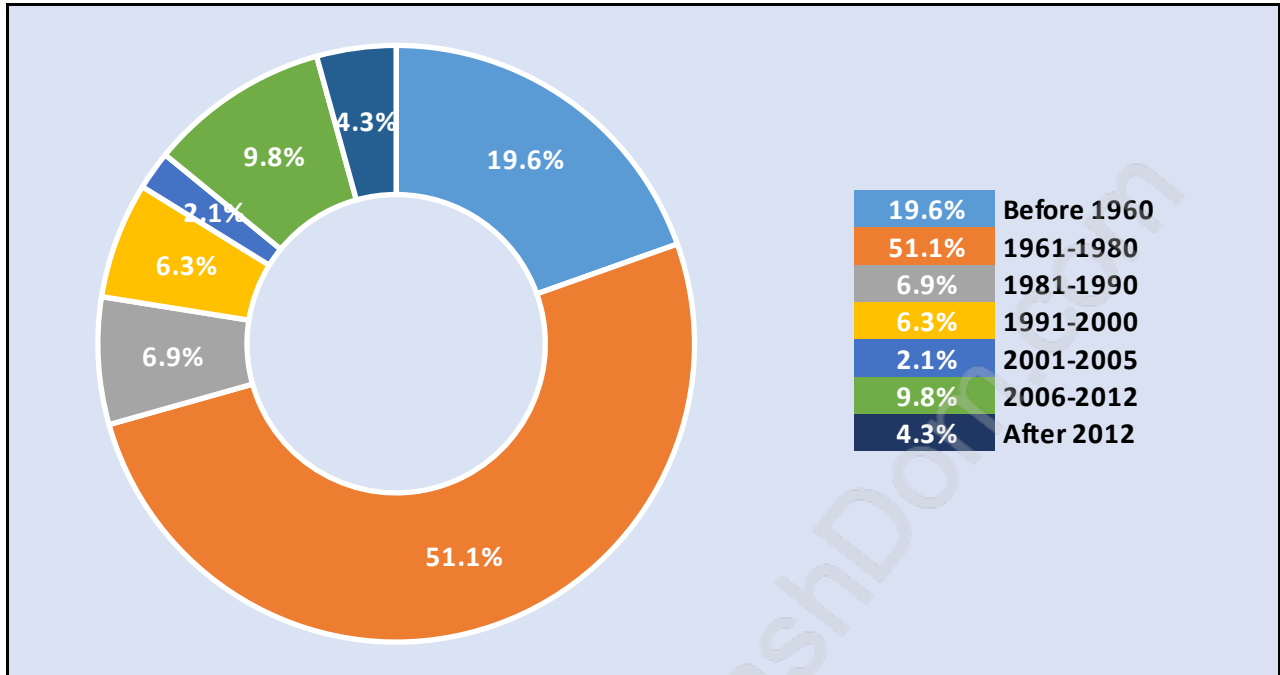

Parkcrest

Population Trends in Parkcrest

Population by Age in Parkcrest

Population Age 15+ by Income Status in Parkcrest

Total Population Age 15 - 6,187

Households by Income in Parkcrest

Total Number of Households - 2,463 / Average Household Income - \$107,492

Travel To Work in (from) Parkcrest

Occupied Dwellings by Structure Type in Parkcrest

Dominant Bulding Type - Houses

Private Dwellings by Period of Construction in Parkcrest

Dominant Period of Construction - 1961-1980