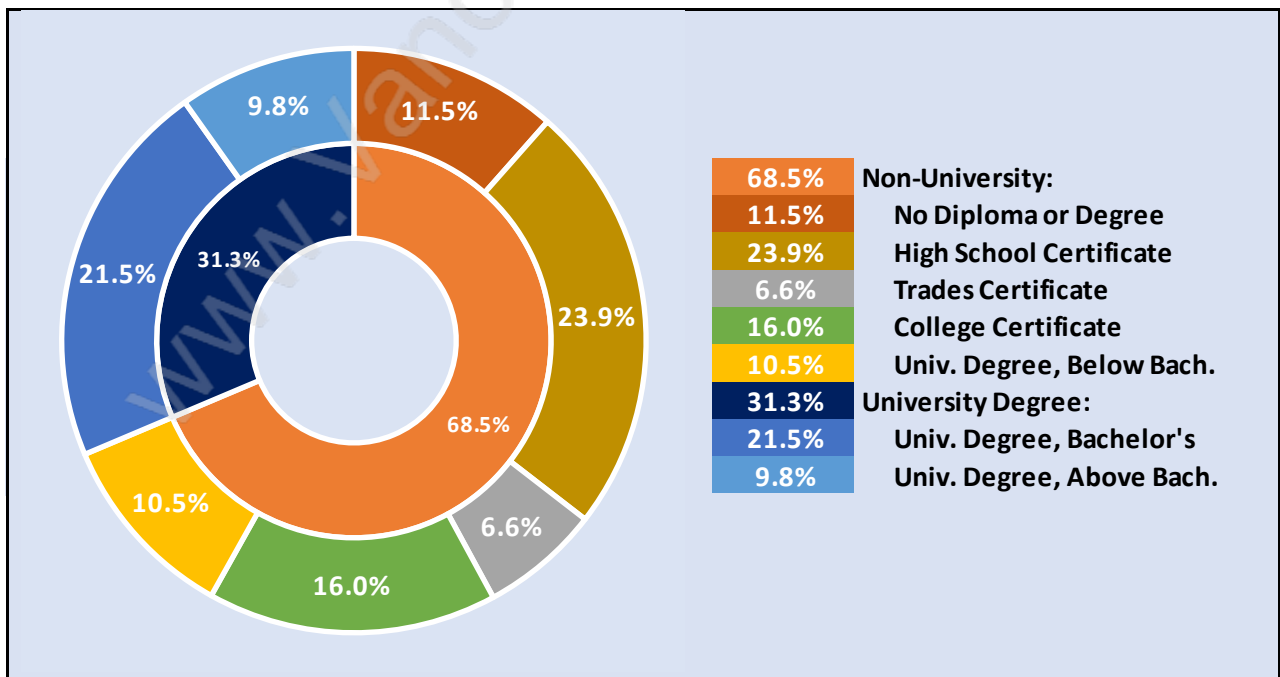

Households by Household Size in Parkcrest

Total Number of Households - 2,463

Dwellings in Parkcrest

Population Age 15+ in Parkcrest

Labour Force by Occupation in Parkcrest

Labour Force Participation in Parkcrest