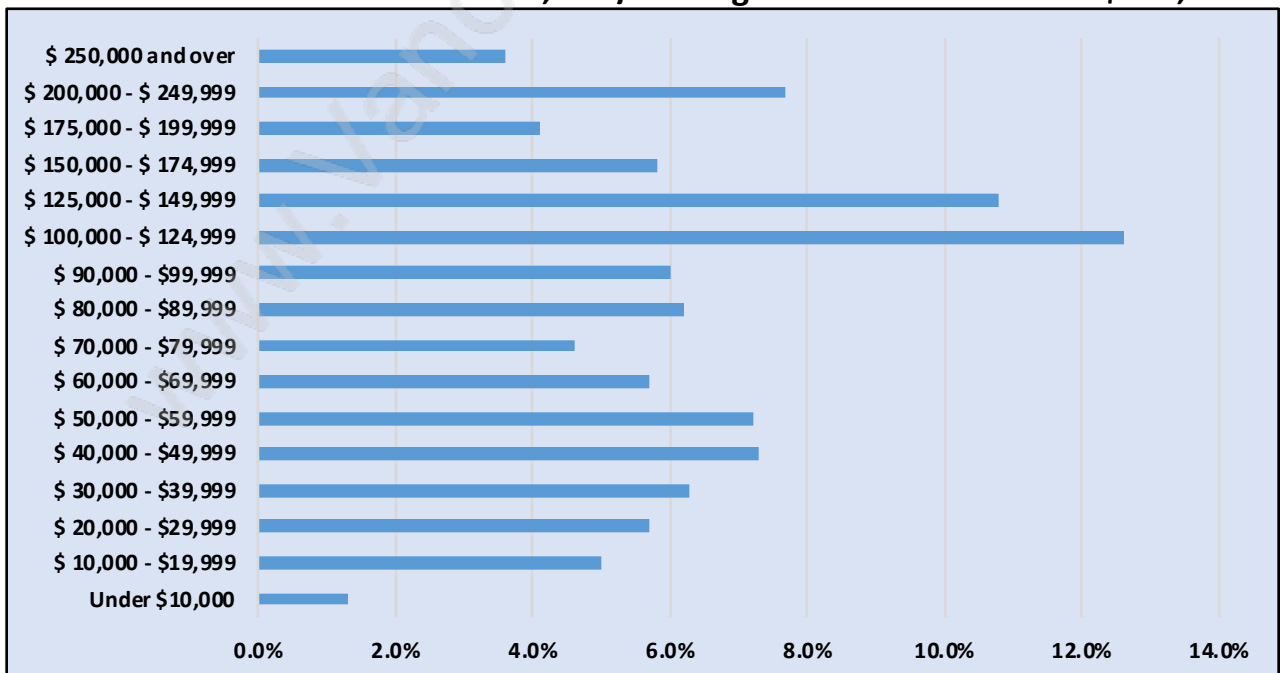

Parkcrest

Population Trends in Parkcrest

Population by Age in Parkcrest

Population Age 15+ by Income Status in Parkcrest

Total Population Age 15 - 6,187

Households by Income in Parkcrest

Total Number of Households - 2,463 / Average Household Income - \$107,492

Families in Parkcrest

Average Persons per Family - 3.2

Children at Home in Parkcrest

Total Number of Children at Home - 2,358

Family Structure in Parkcrest

Total Number of Families - 1,928 / Average Persons per Family - 3.2