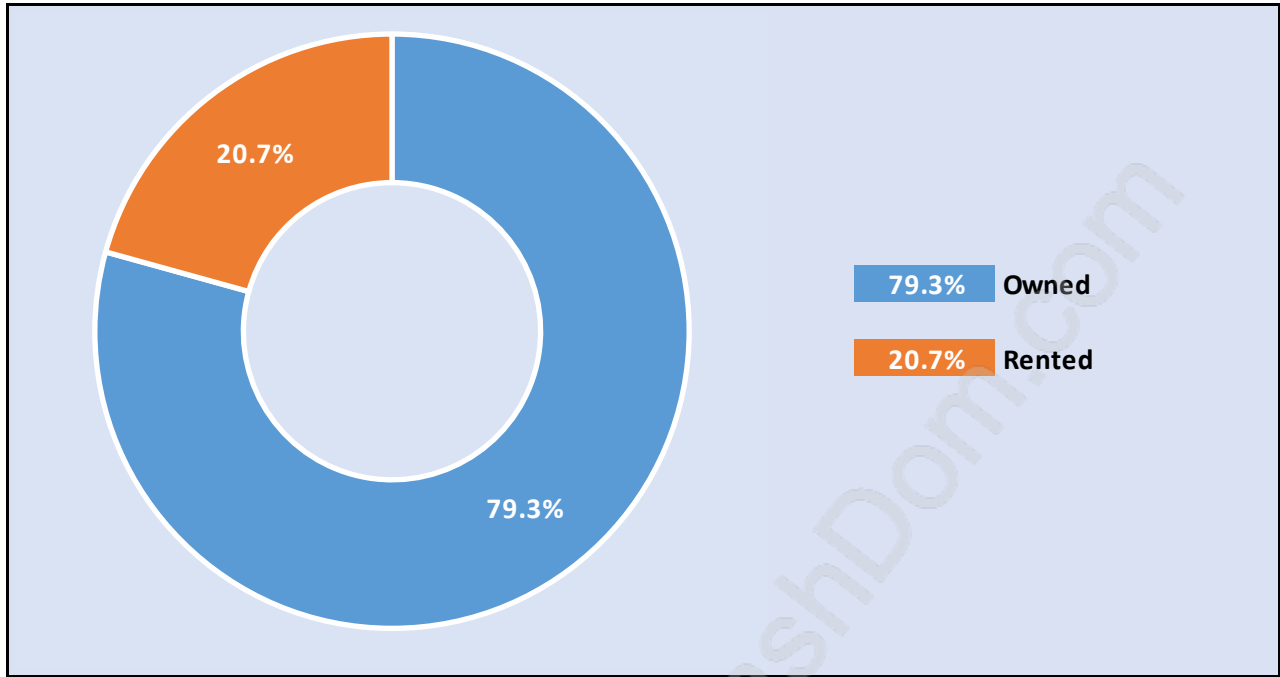

Dwellings in Parkcrest