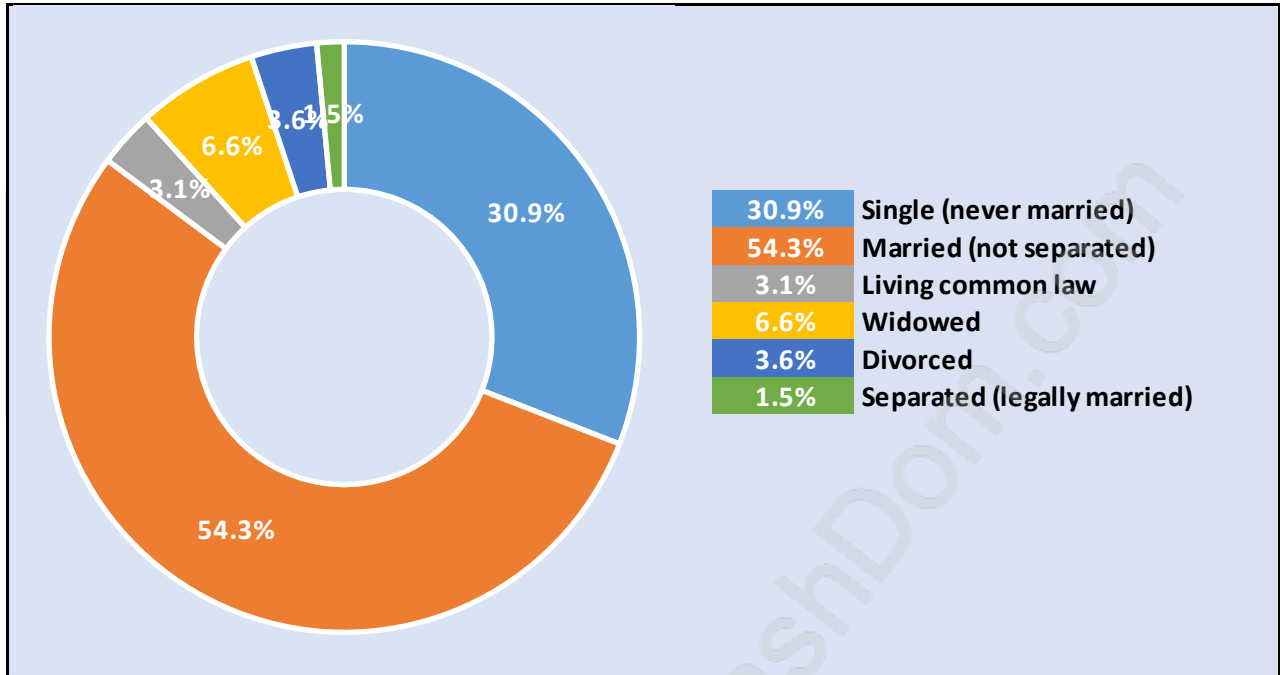

Parkcrest

Population Trends in Parkcrest

Population by Age in Parkcrest

Population Age 15+ by Income Status in Parkcrest

Total Population Age 15 - 6,187

Households by Income in Parkcrest

Total Number of Households - 2,463 / Average Household Income - \$107,492

Families in Parkcrest

Average Persons per Family - 3.2

Children at Home in Parkcrest

Total Number of Children at Home - 2,358

Family Structure in Parkcrest

Total Number of Families - 1,928 / Average Persons per Family - 3.2