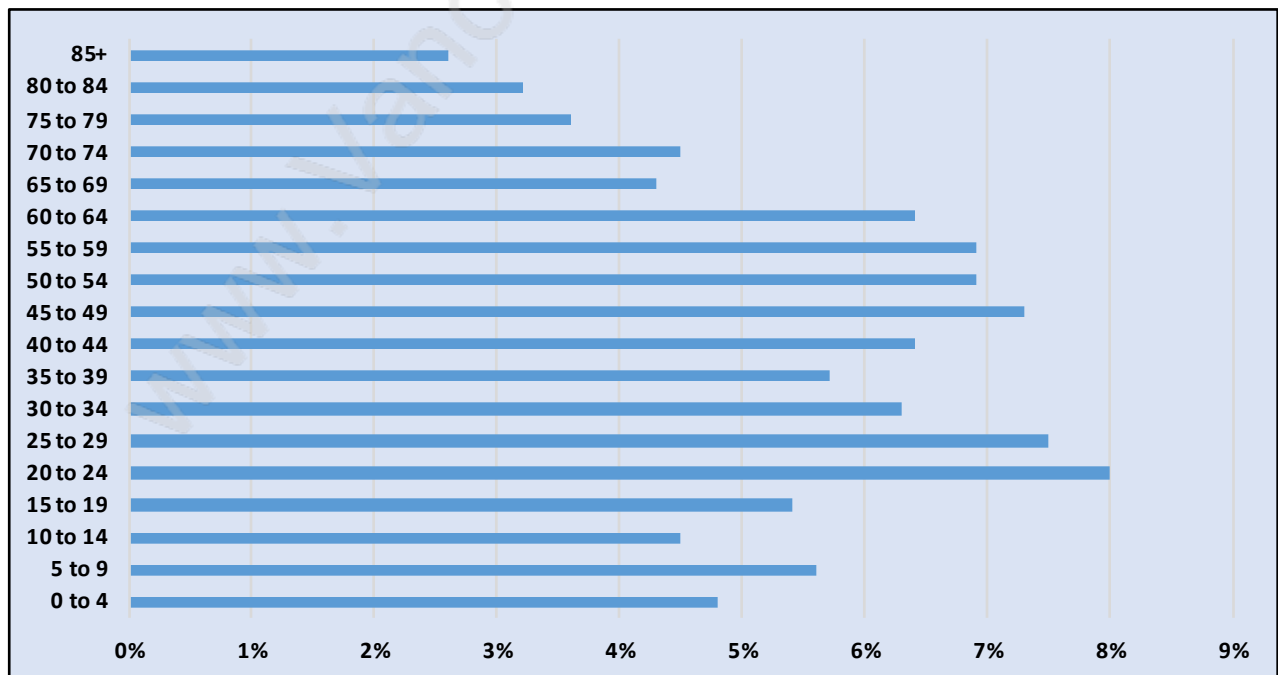

Parkcrest

Population Trends in Parkcrest

Population by Age in Parkcrest

Population Age 15+ by Income Status in Parkcrest

Total Population Age 15 - 6,187

Households by Income in Parkcrest

Total Number of Households - 2,463 / Average Household Income - \$107,492

Families in Parkcrest

Average Persons per Family - 3.2

Children at Home in Parkcrest

Total Number of Children at Home - 2,358

Family Structure in Parkcrest

Total Number of Families - 1,928 / Average Persons per Family - 3.2