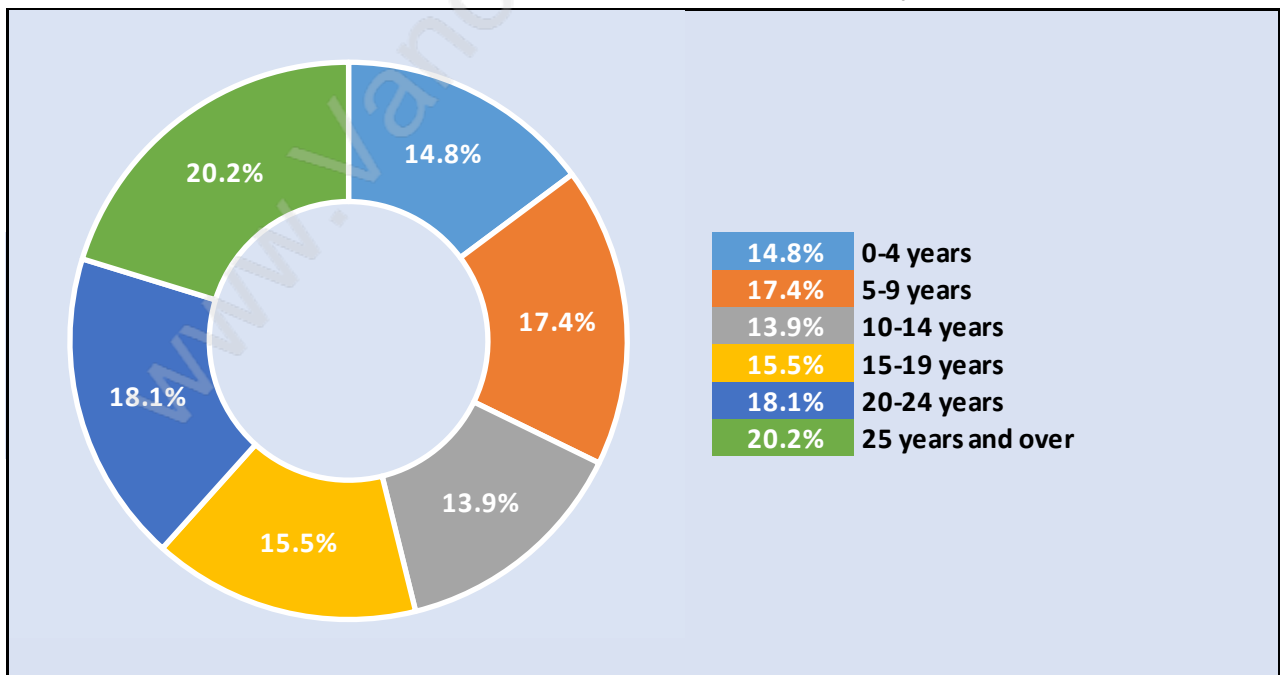

Parkcrest

Population Trends in Parkcrest

Population by Age in Parkcrest

Population Age 15+ by Income Status in Parkcrest

Total Population Age 15 - 6,187

Households by Income in Parkcrest

Total Number of Households - 2,463 / Average Household Income - \$107,492

Families in Parkcrest

Average Persons per Family - 3.2

Children at Home in Parkcrest

Total Number of Children at Home - 2,358

Family Structure in Parkcrest

Total Number of Families - 1,928 / Average Persons per Family - 3.2