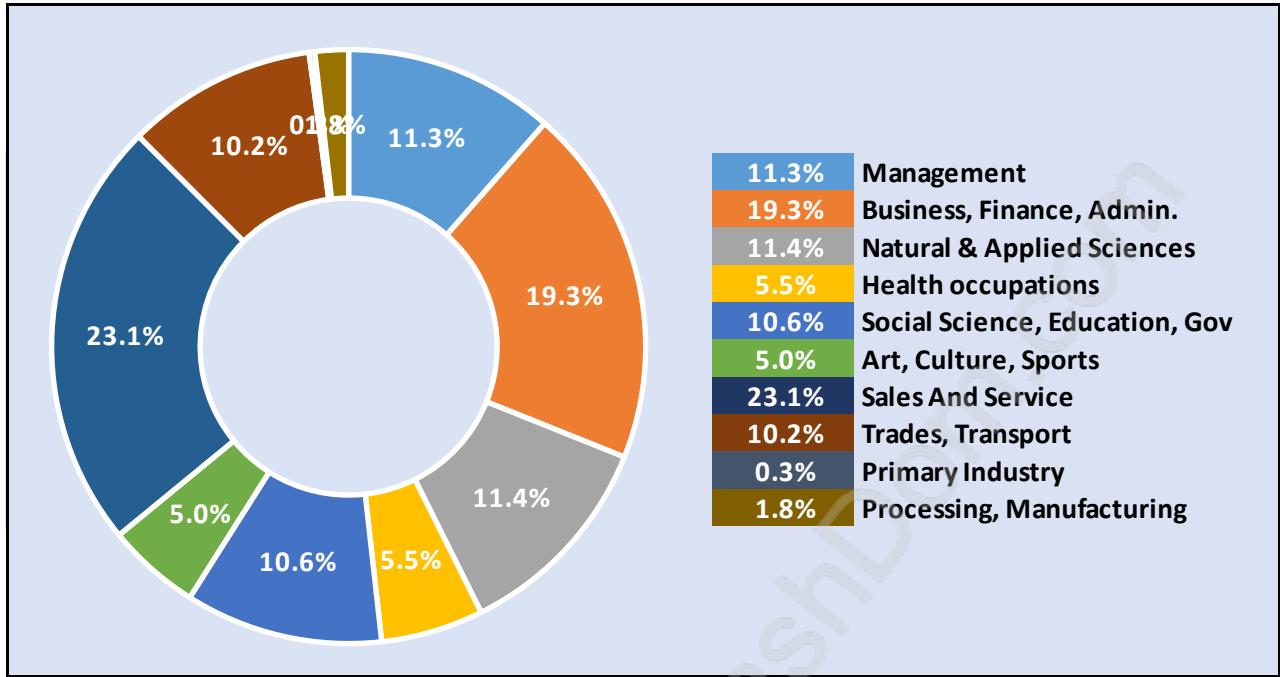

Labour Force by Occupation in Parkcrest