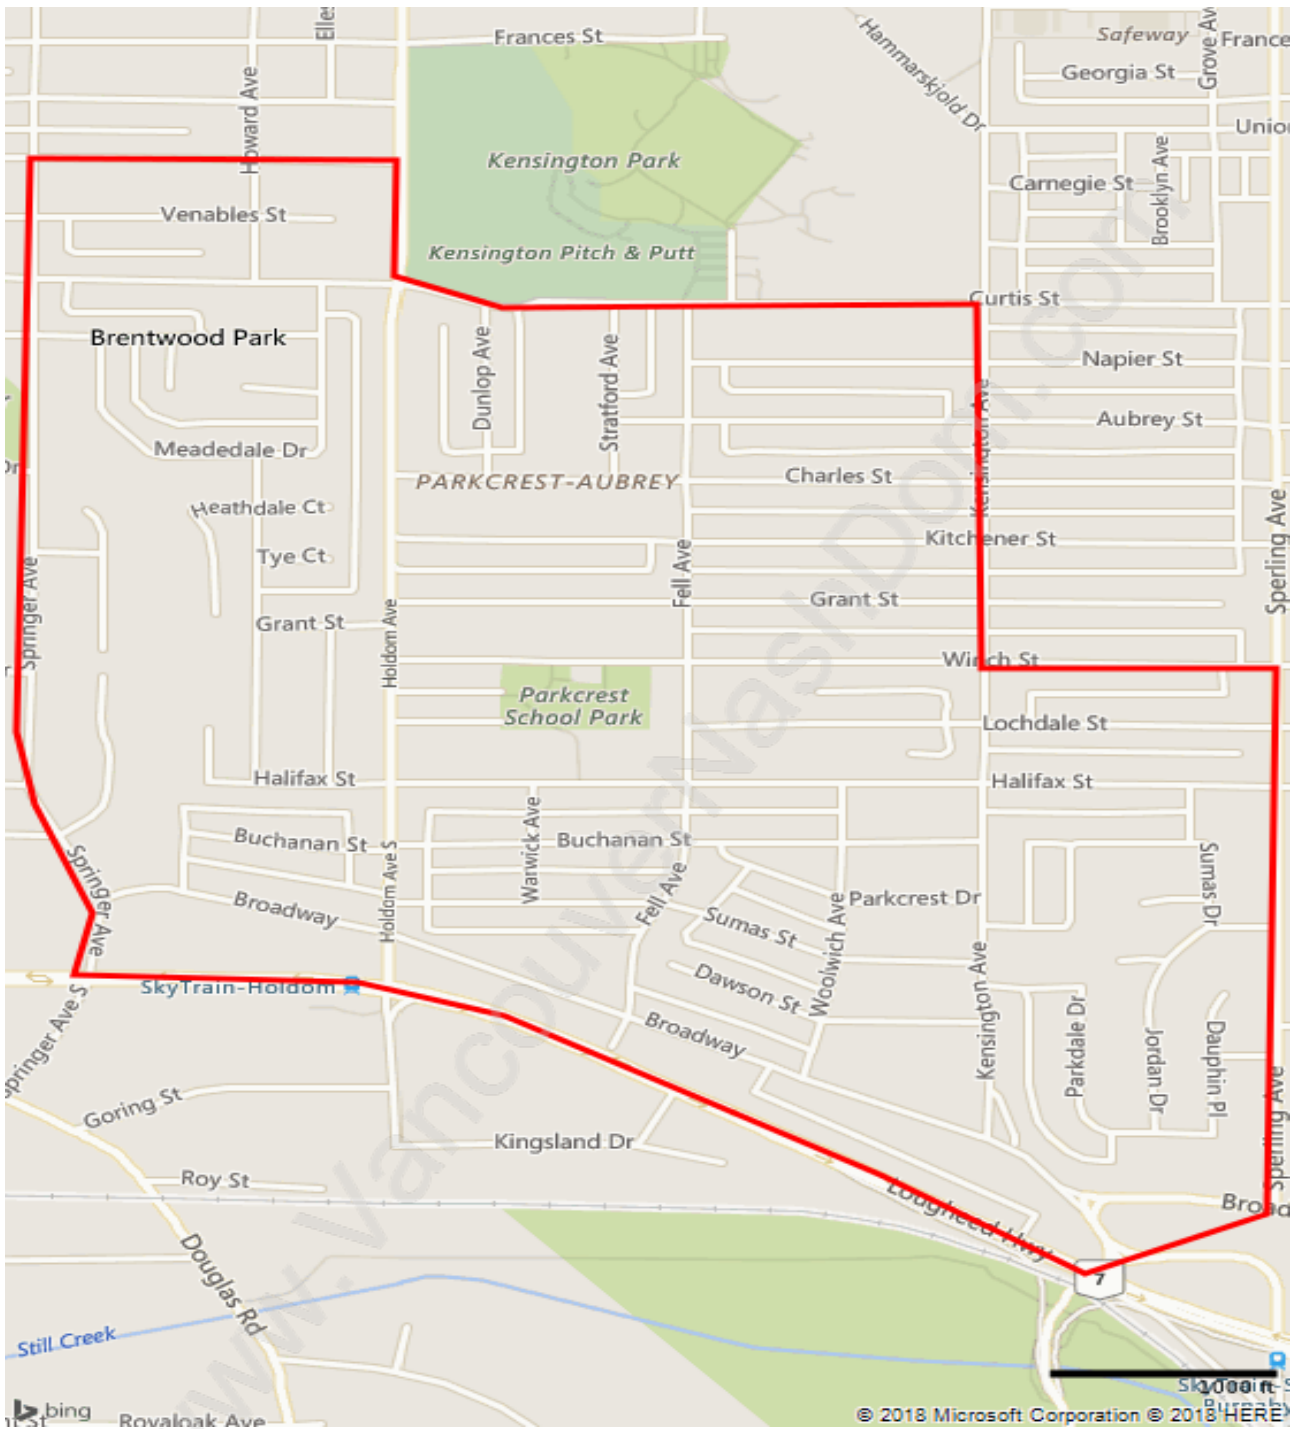

Parkcrest

Population Trends in Parkcrest

Population by Age in Parkcrest

Population Age 15+ by Income Status in Parkcrest

Total Population Age 15 - 6,187

Households by Income in Parkcrest

Total Number of Households - 2,463 / Average Household Income - \$107,492

Families in Parkcrest

Average Persons per Family - 3.2

Children at Home in Parkcrest

Total Number of Children at Home - 2,358

Family Structure in Parkcrest

Total Number of Families - 1,928 / Average Persons per Family - 3.2