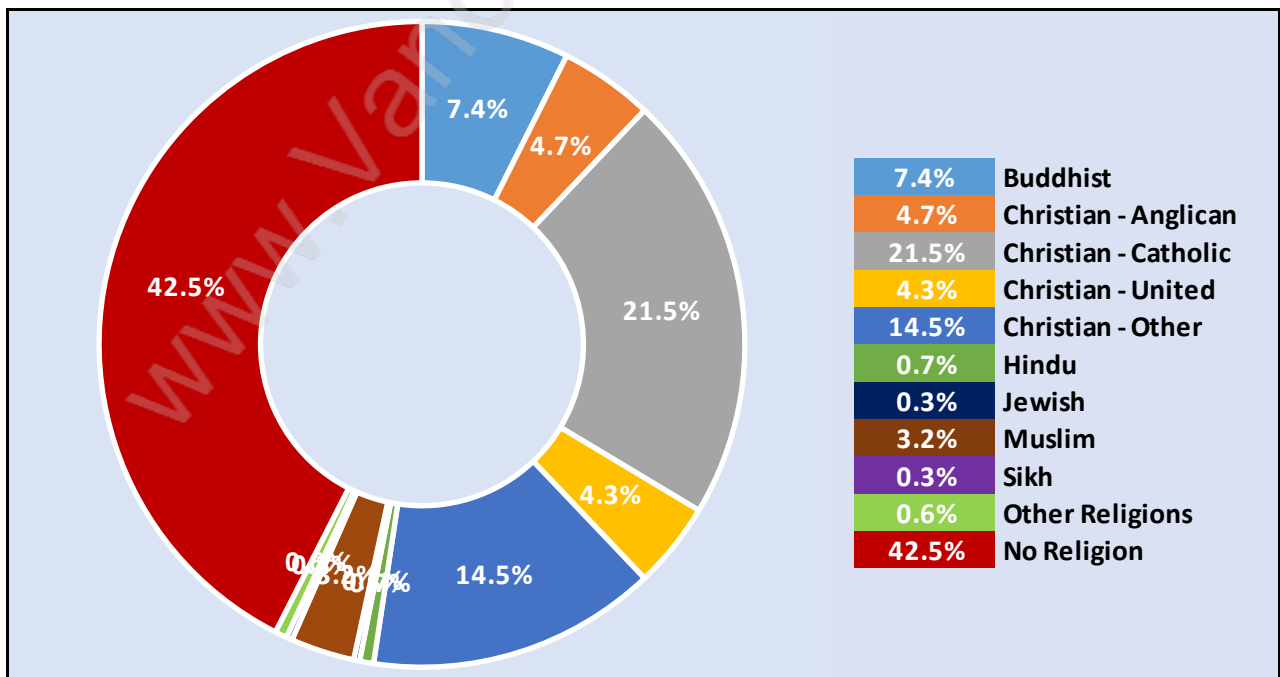

Population by Religion in Parkcrest