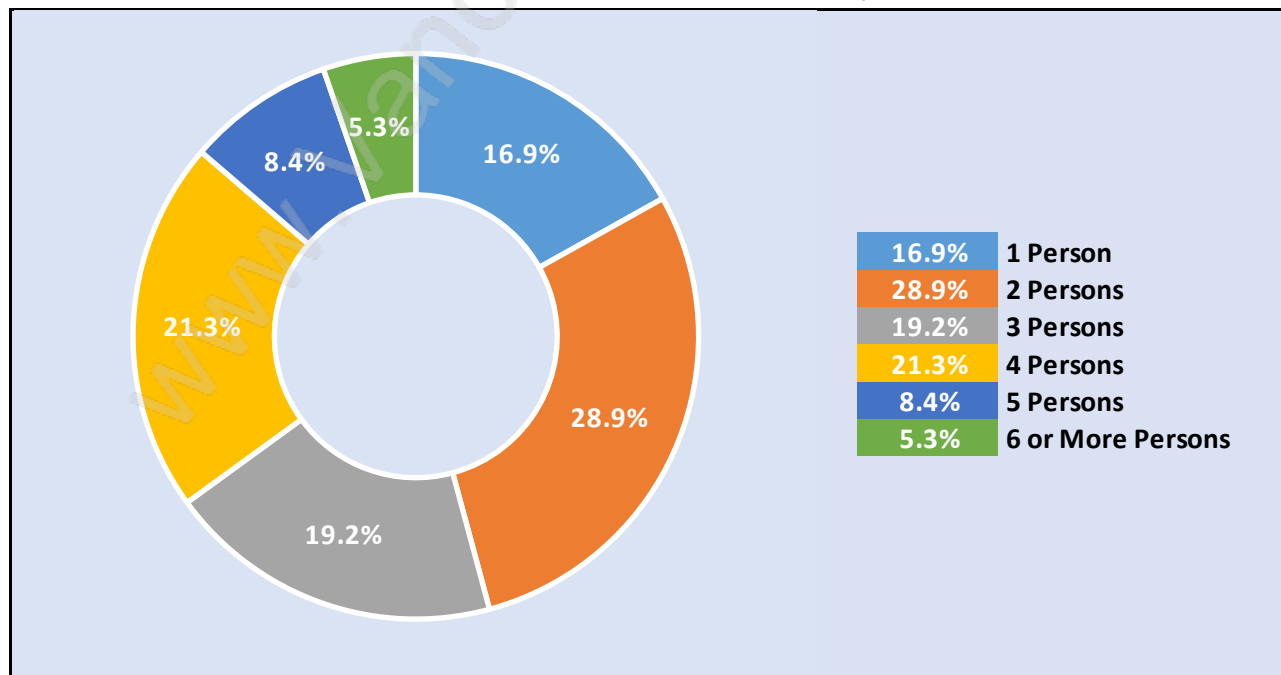

Households by Household Size in Parkcrest

Total Number of Households - 2,463