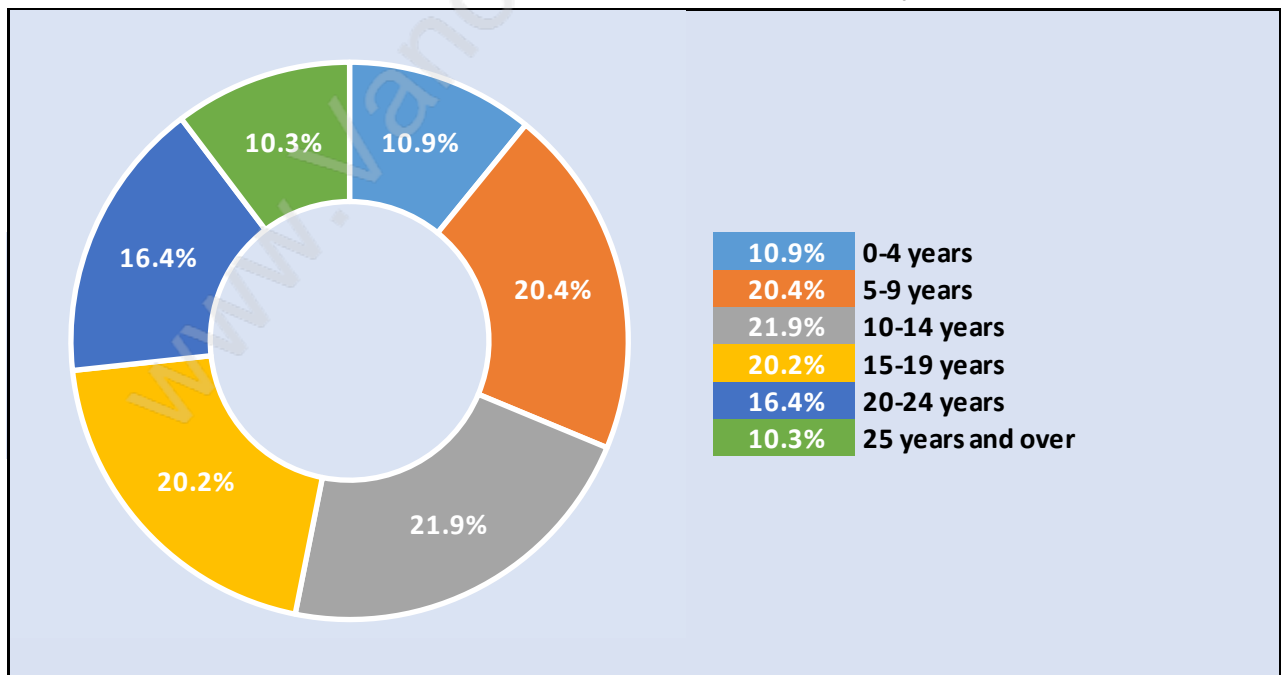

Children at Home in Pebble Hill

Total Number of Children at Home - 1,522