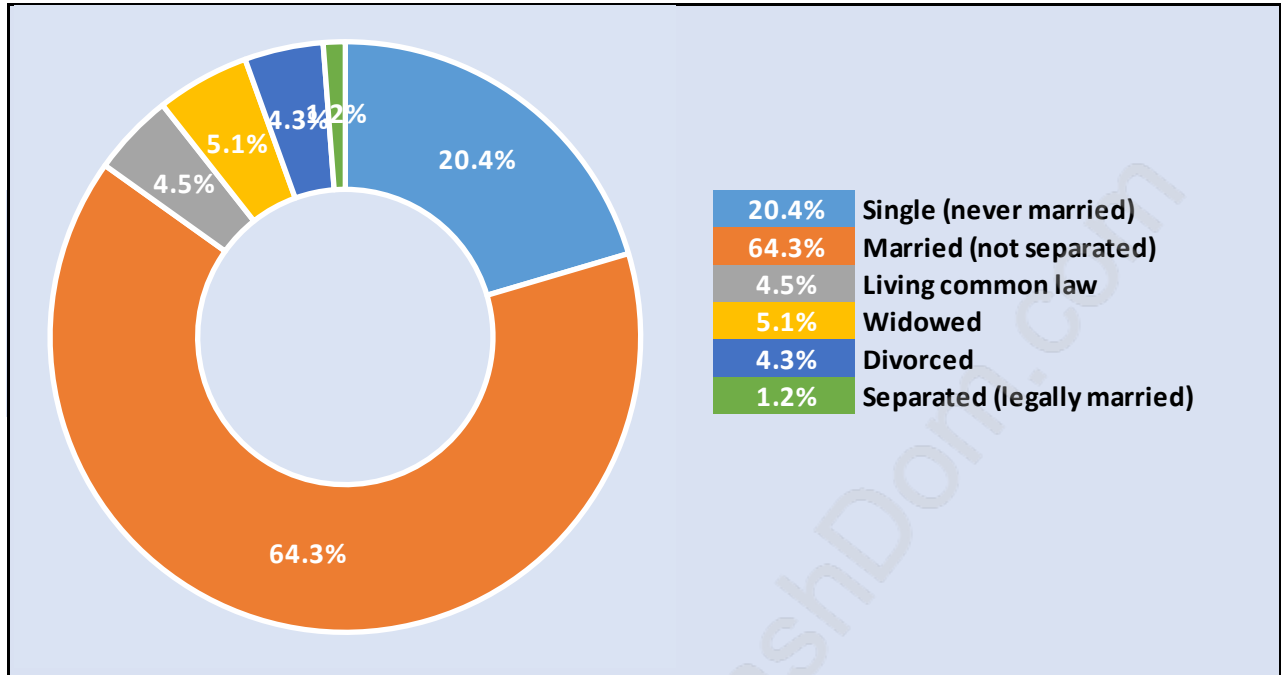

Families in Pebble Hill

Average Persons per Family - 3