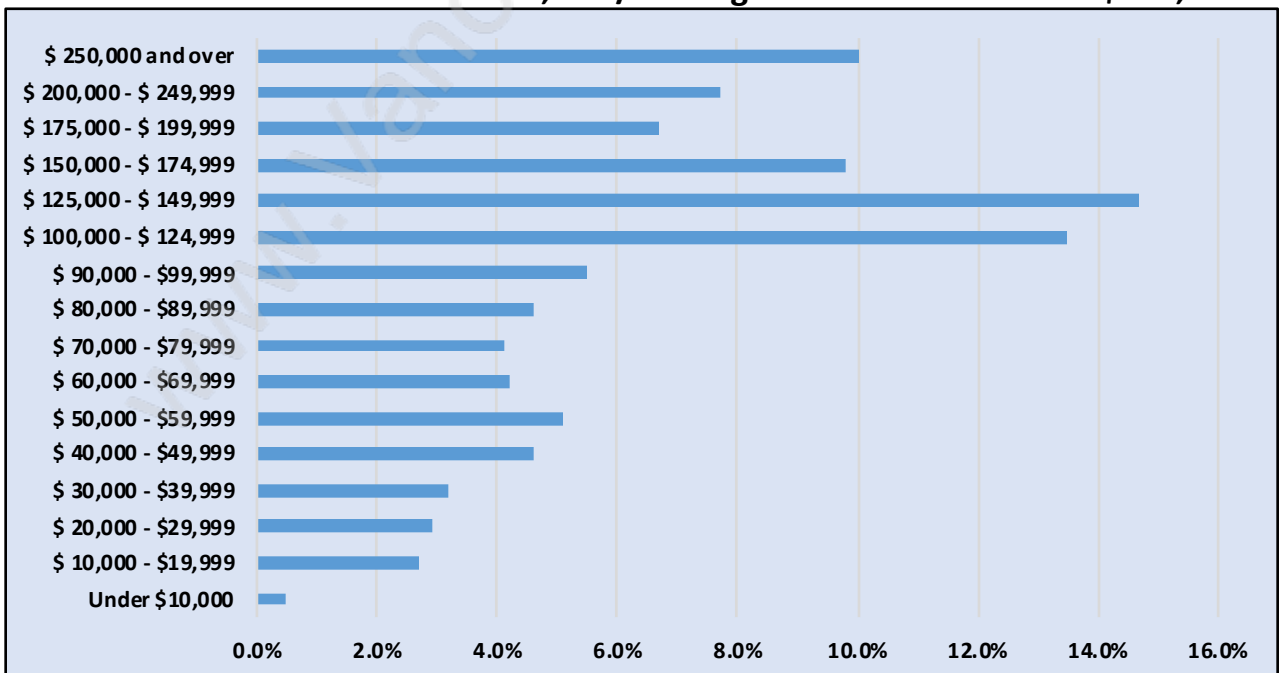

Households by Income in Pebble Hill

Total Number of Households - 1,661 / Average Household Income - $143,757