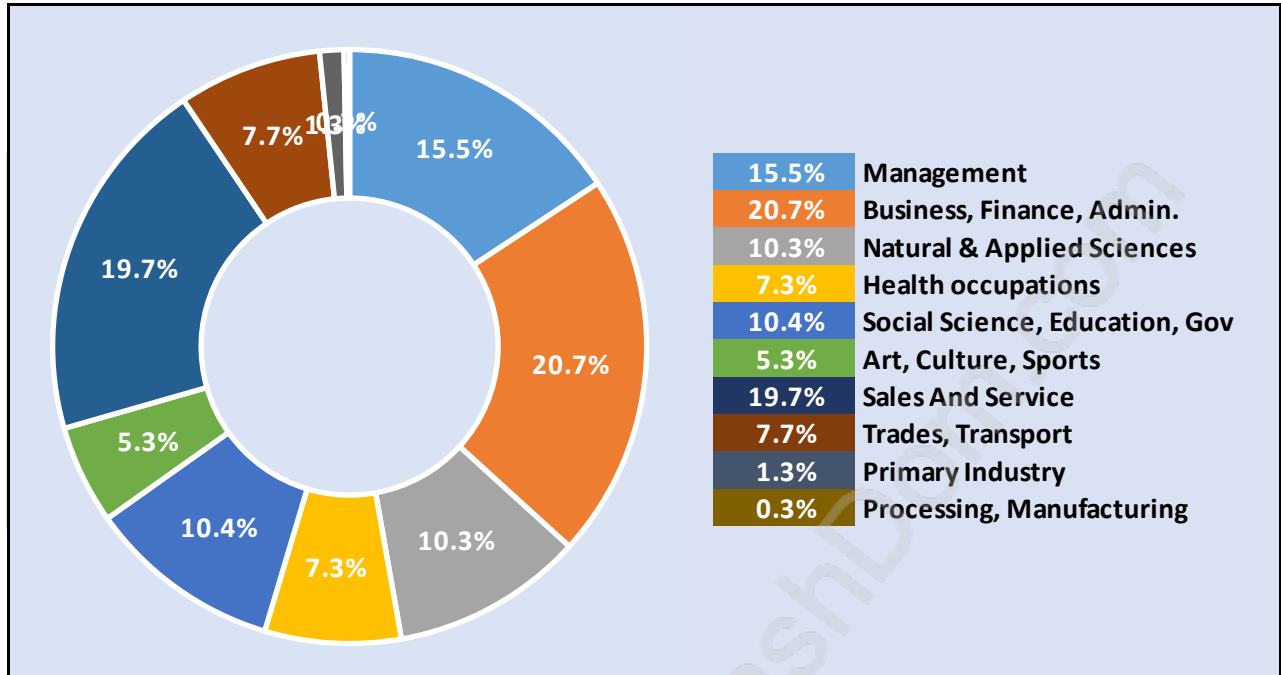

Labour Force by Occupation in Pebble Hill