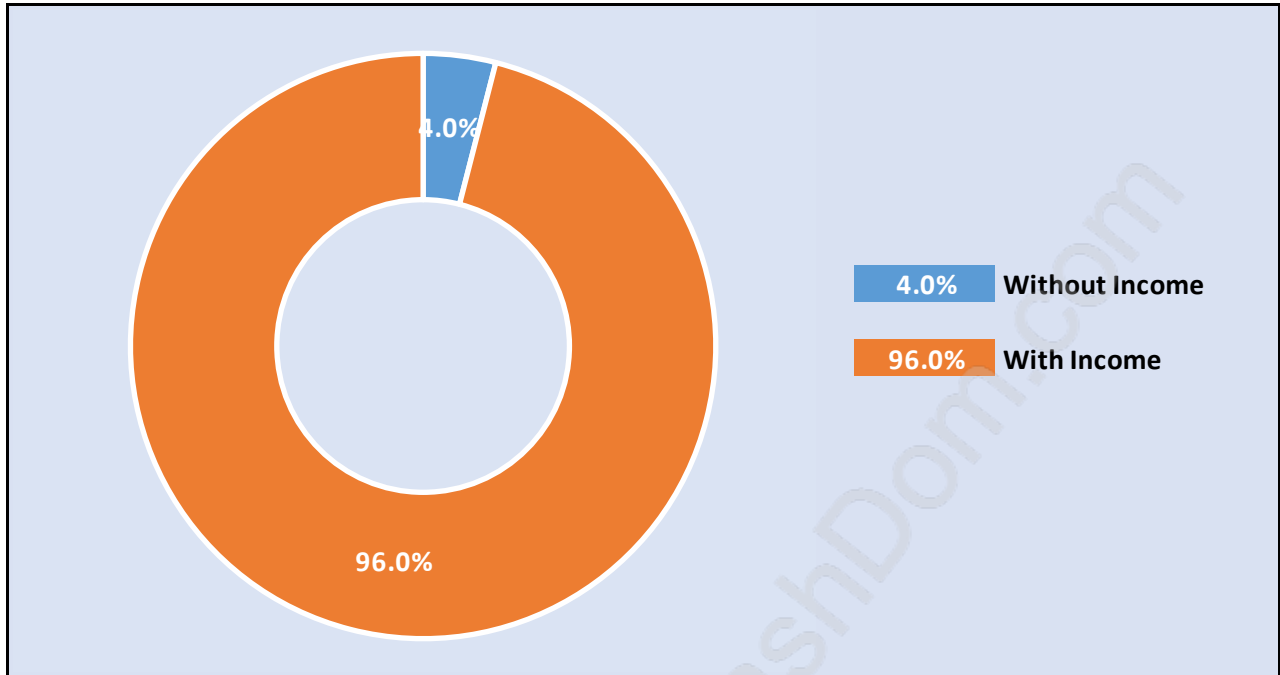

## Population Trends in Pebble Hill

## Population by Age in Pebble Hill

## Population Age 15+ by Income Status in Pebble Hill

Total Population Age 15 - 4,088