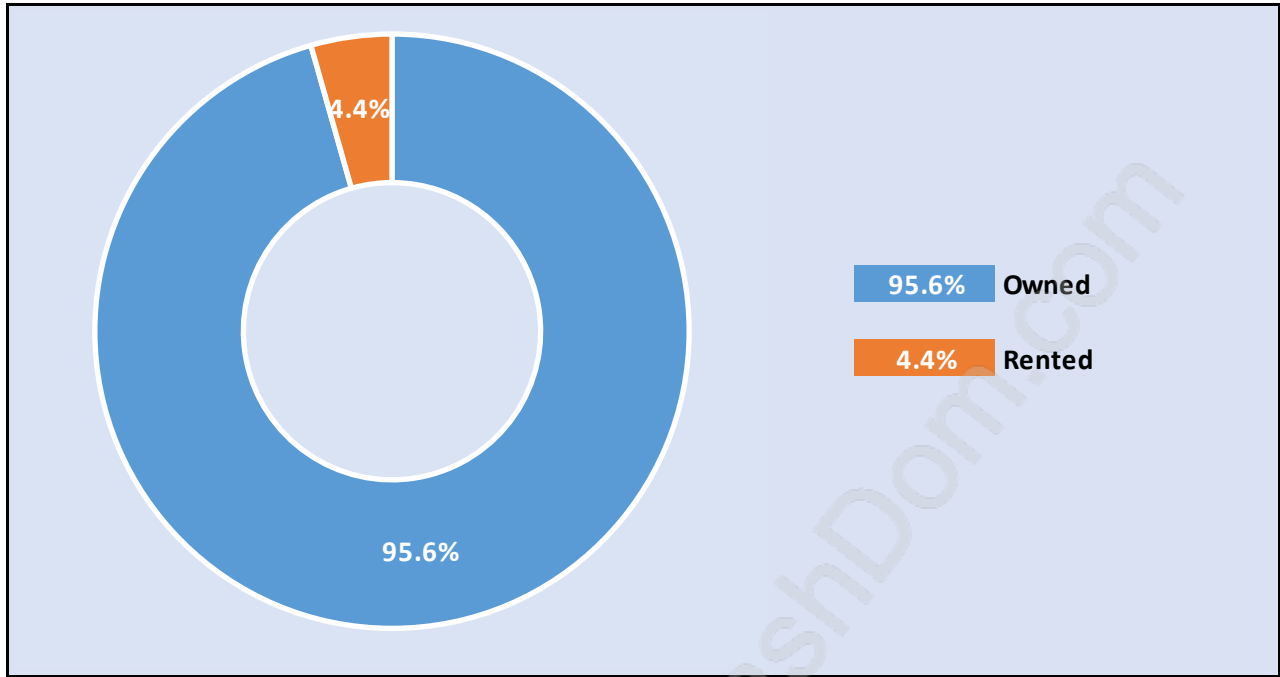

Dwellings in Pebble Hill