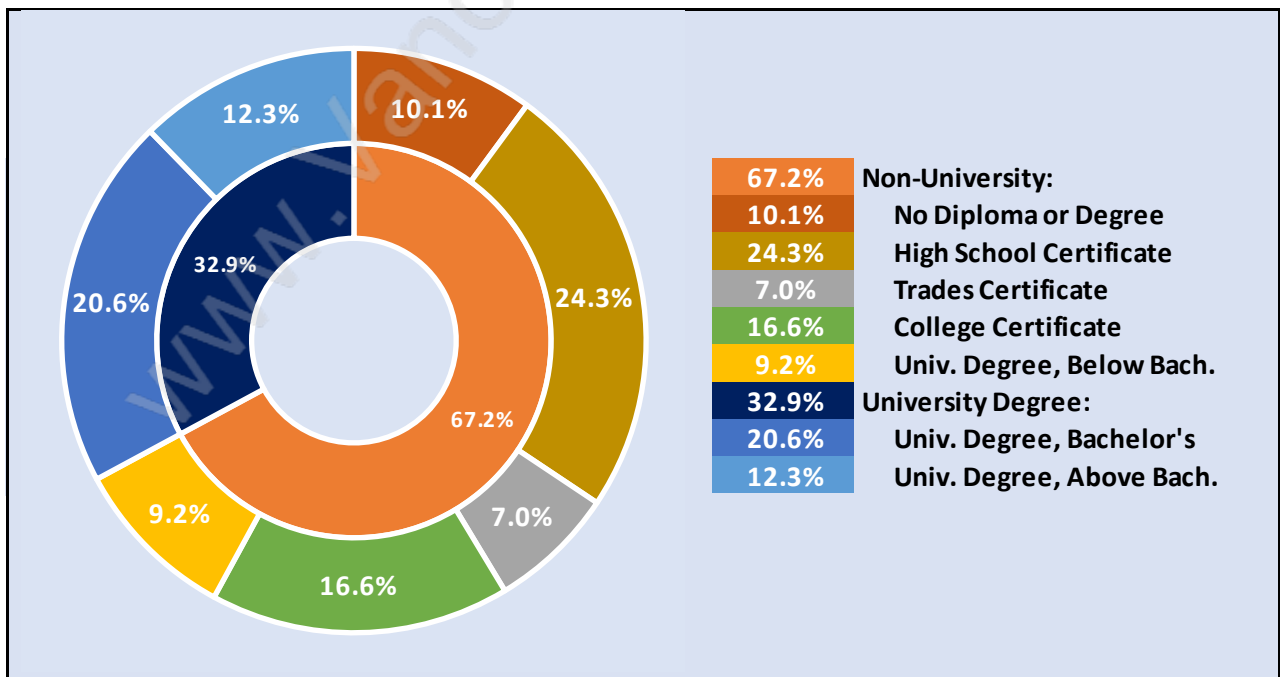

Population Age 15+ in Pebble Hill