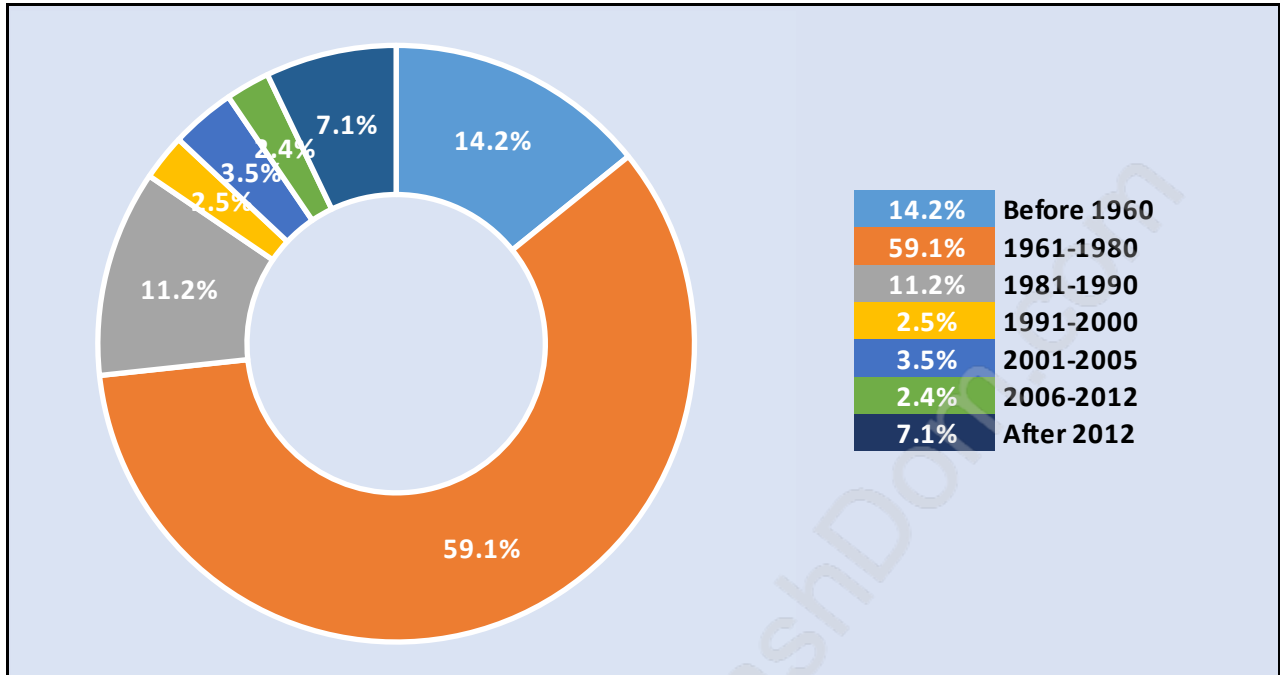

Pemberton

Population Trends in Pemberton

Population by Age in Pemberton

Population Age 15+ by Income Status in Pemberton

Total Population Age 15 - 5,033

Households by Income in Pemberton

Total Number of Households - 2,718 / Average Household Income - \$105,168

Travel To Work in (from) Pemberton

Occupied Dwellings by Structure Type in Pemberton

Dominant Bulding Type - Apartment, building low and high rise

Private Dwellings by Period of Construction in Pemberton

Dominant Period of Construction - 1961-1980

Population by Religion in Pemberton

Population by Home Languages in Pemberton