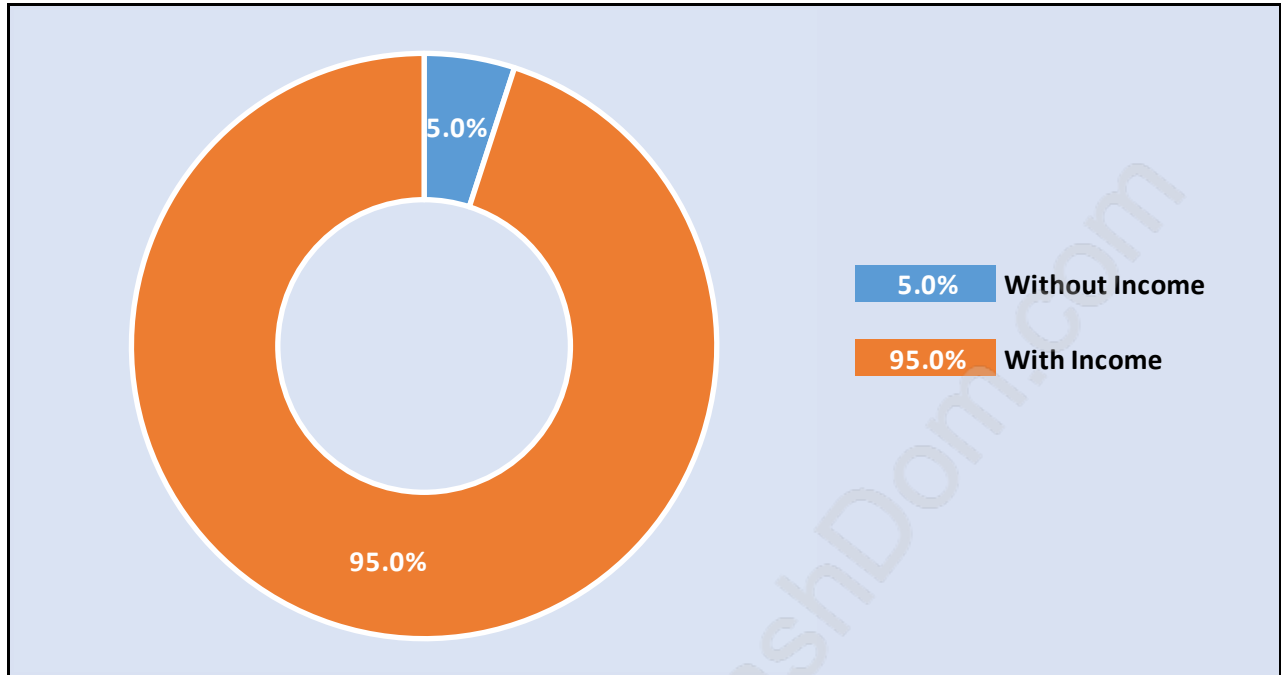

Pemberton

Population Trends in Pemberton

Population by Age in Pemberton

Population Age 15+ by Income Status in Pemberton

Total Population Age 15 - 5,033

Households by Income in Pemberton

Total Number of Households - 2,718 / Average Household Income - \$105,168

Families in Pemberton

Average Persons per Family - 2.8

Children at Home in Pemberton

Total Number of Children at Home - 1,367

Family Structure in Pemberton

Total Number of Families - 1,433 / Average Persons per Family - 2.8