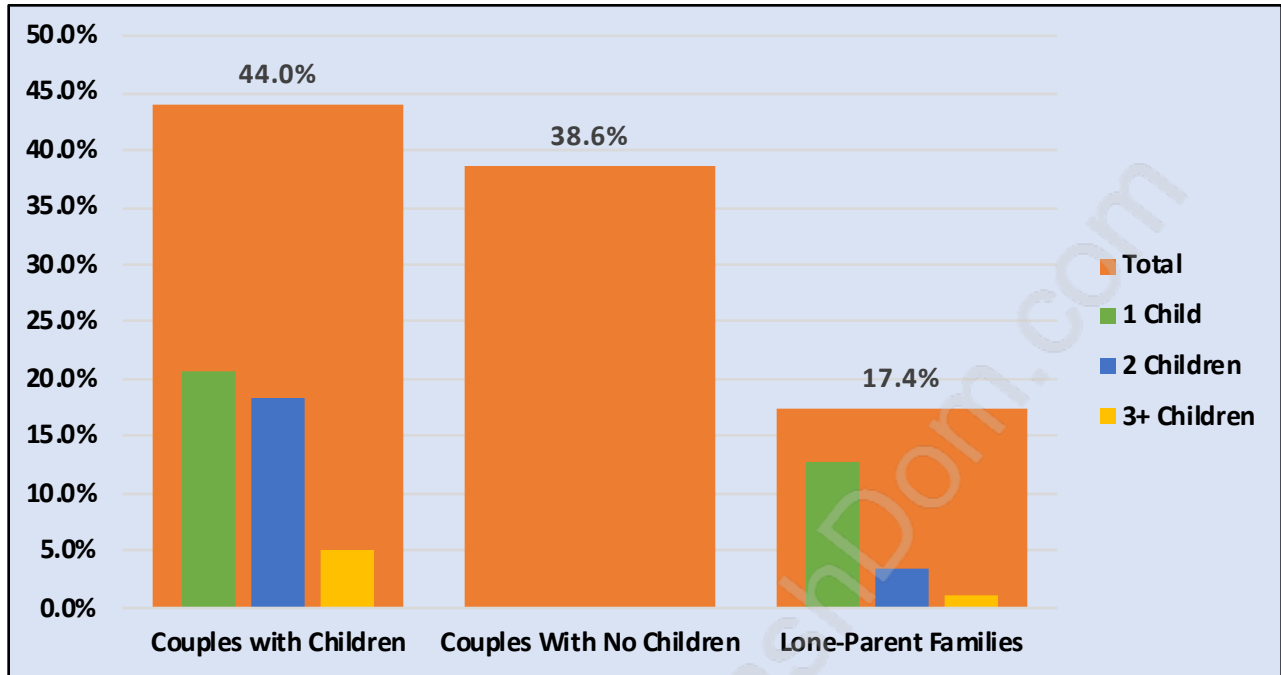

Pemberton

Population Trends in Pemberton

Population by Age in Pemberton

Population Age 15+ by Income Status in Pemberton

Total Population Age 15 - 5,033

Households by Income in Pemberton

Total Number of Households - 2,718 / Average Household Income - \$105,168

Families in Pemberton

Average Persons per Family - 2.8

Children at Home in Pemberton

Total Number of Children at Home - 1,367

Family Structure in Pemberton

Total Number of Families - 1,433 / Average Persons per Family - 2.8