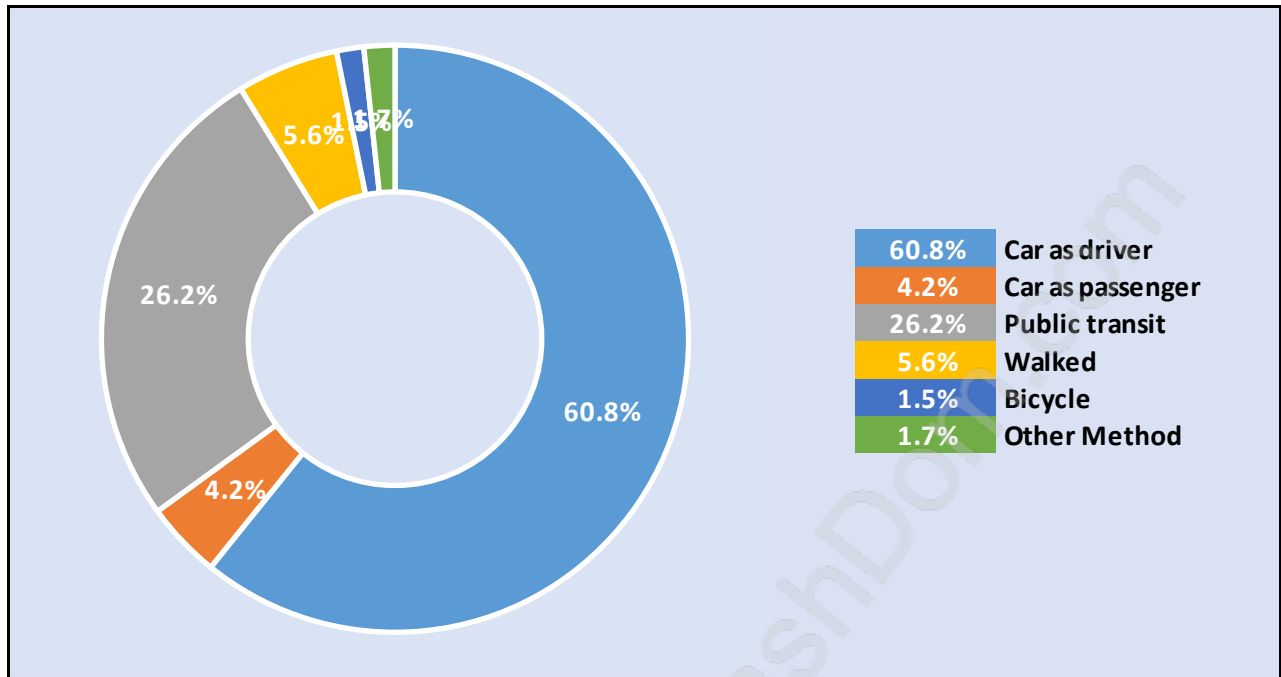

Travel To Work in (from) Pemberton