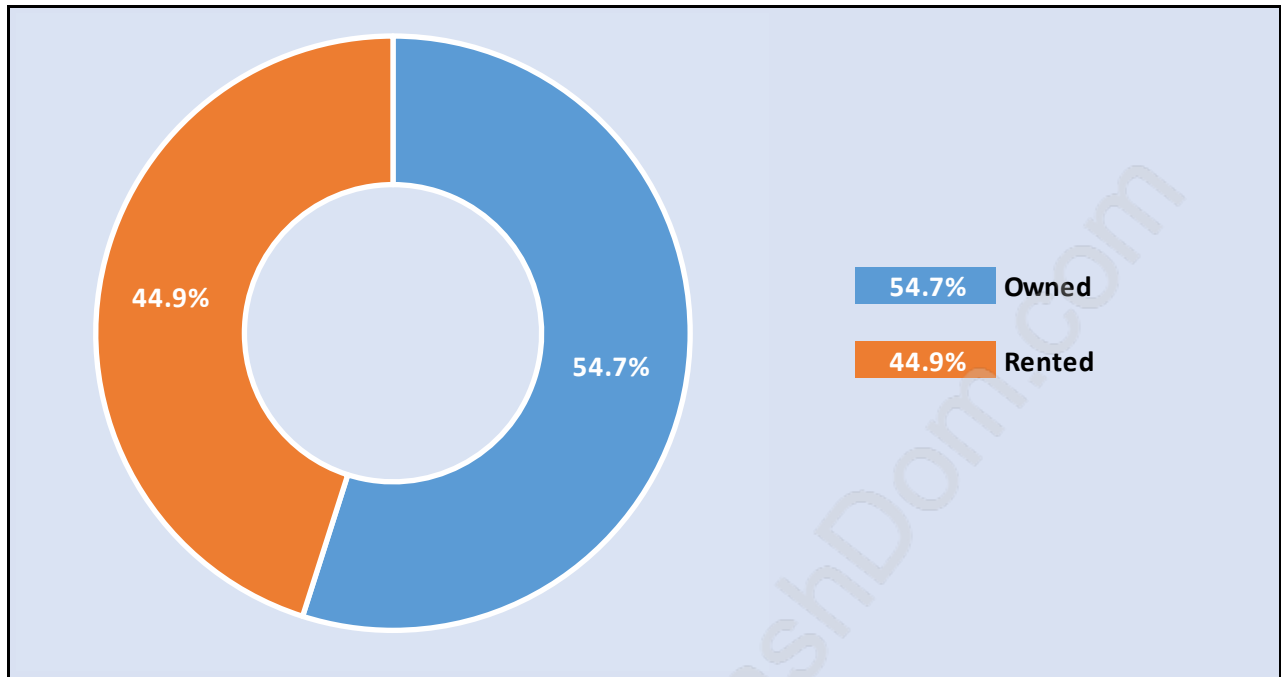

Dwellings in Pemberton