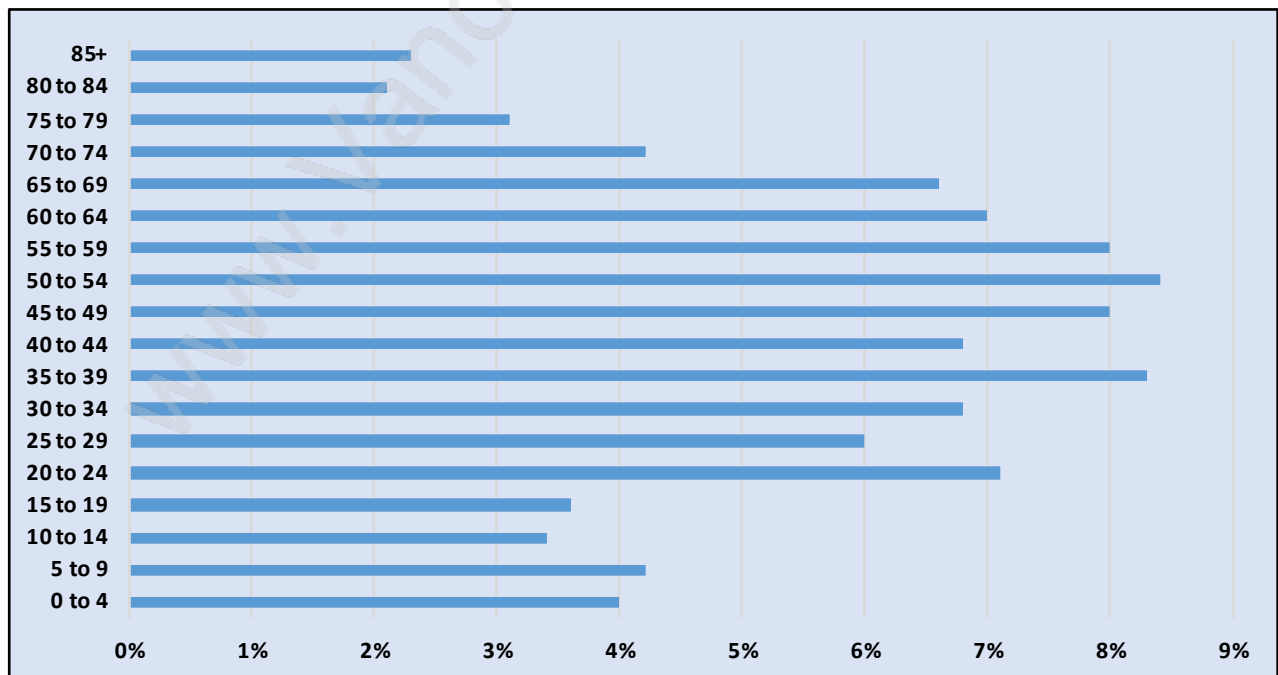

Pemberton

Population Trends in Pemberton

Population by Age in Pemberton

Population Age 15+ by Income Status in Pemberton

Total Population Age 15 - 5,033

Households by Income in Pemberton

Total Number of Households - 2,718 / Average Household Income - \$105,168

Families in Pemberton

Average Persons per Family - 2.8

Children at Home in Pemberton

Total Number of Children at Home - 1,367

Family Structure in Pemberton

Total Number of Families - 1,433 / Average Persons per Family - 2.8