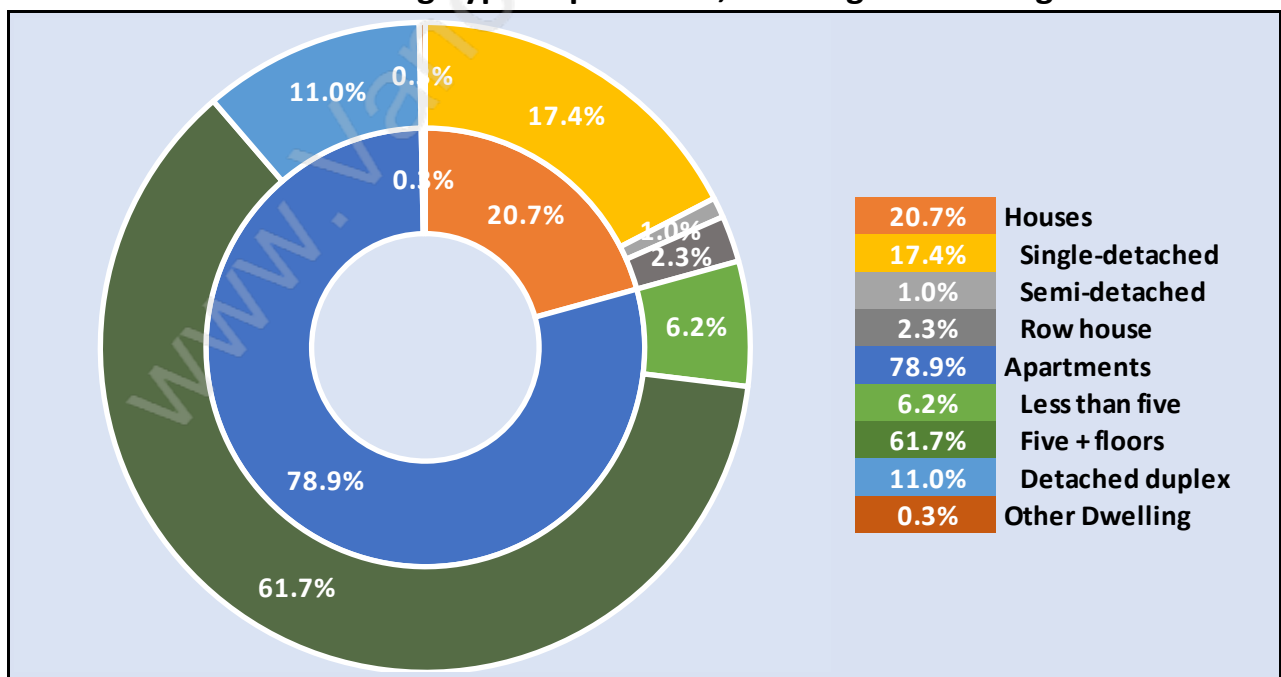

Pemberton

Population Trends in Pemberton

Population by Age in Pemberton

Population Age 15+ by Income Status in Pemberton

Total Population Age 15 - 5,033

Households by Income in Pemberton

Total Number of Households - 2,718 / Average Household Income - \$105,168

Families in Pemberton

Average Persons per Family - 2.8

Children at Home in Pemberton

Total Number of Children at Home - 1,367

Family Structure in Pemberton

Total Number of Families - 1,433 / Average Persons per Family - 2.8

Households by Household Size in Pemberton

Total Number of Households - 2,718

Dwellings in Pemberton

Population Age 15+ in Pemberton

Labour Force by Occupation in Pemberton

Labour Force Participation in Pemberton

Travel To Work in (from) Pemberton

Occupied Dwellings by Structure Type in Pemberton

Dominant Bulding Type - Apartment, building low and high rise

Private Dwellings by Period of Construction in Pemberton