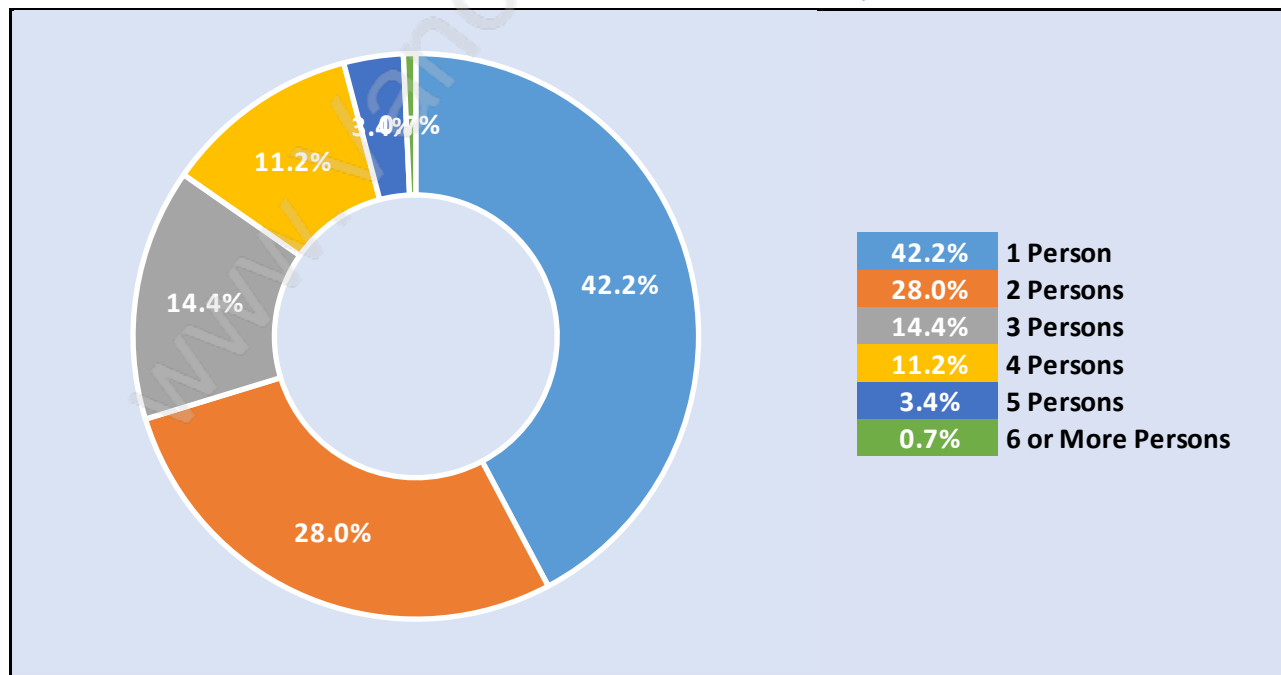

Households by Household Size in Pemberton

Total Number of Households - 2,718