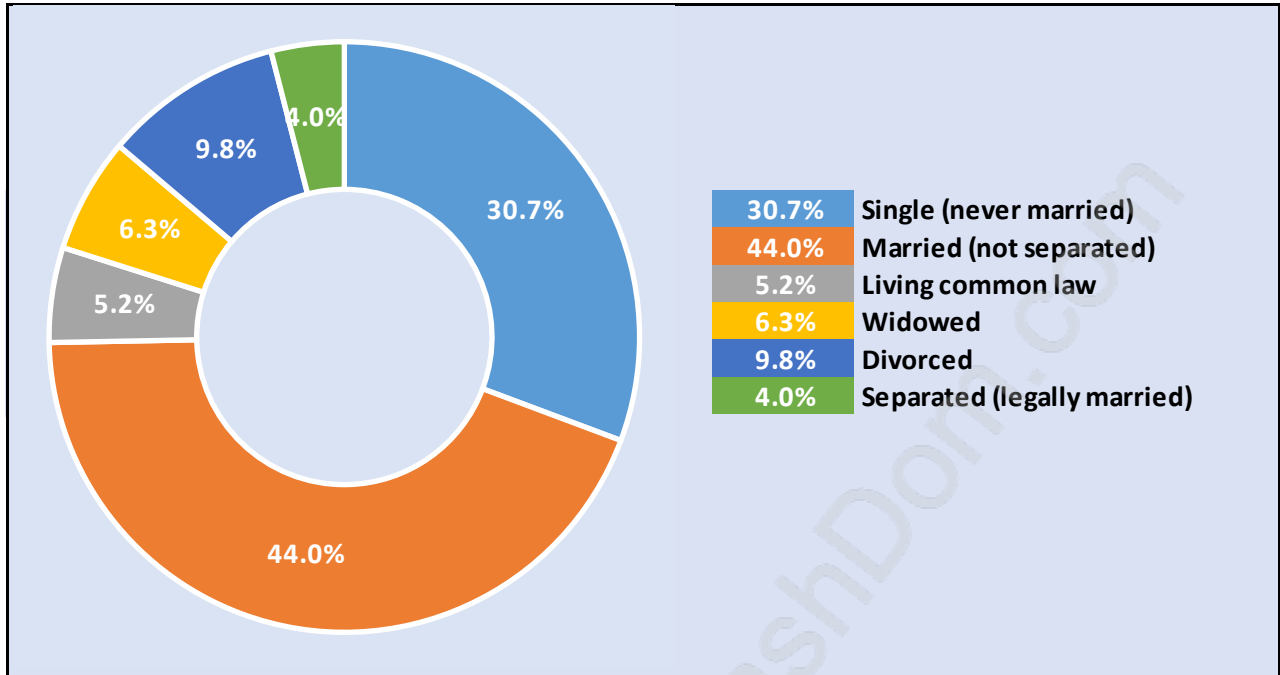

Pemberton

Population Trends in Pemberton

Population by Age in Pemberton

Population Age 15+ by Income Status in Pemberton

Total Population Age 15 - 5,033

Households by Income in Pemberton

Total Number of Households - 2,718 / Average Household Income - \$105,168

Families in Pemberton

Average Persons per Family - 2.8

Children at Home in Pemberton

Total Number of Children at Home - 1,367

Family Structure in Pemberton

Total Number of Families - 1,433 / Average Persons per Family - 2.8