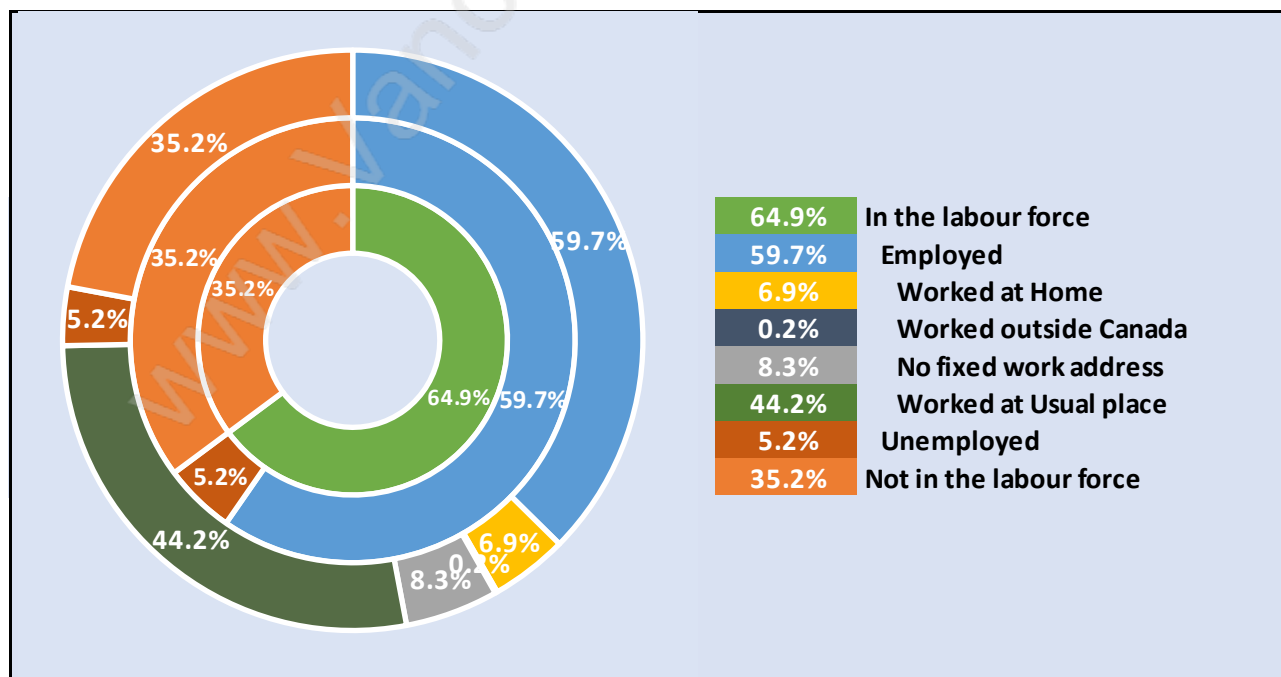

Households by Household Size in Pemberton

Total Number of Households - 2,718

Dwellings in Pemberton

Population Age 15+ in Pemberton

Labour Force by Occupation in Pemberton

Labour Force Participation in Pemberton