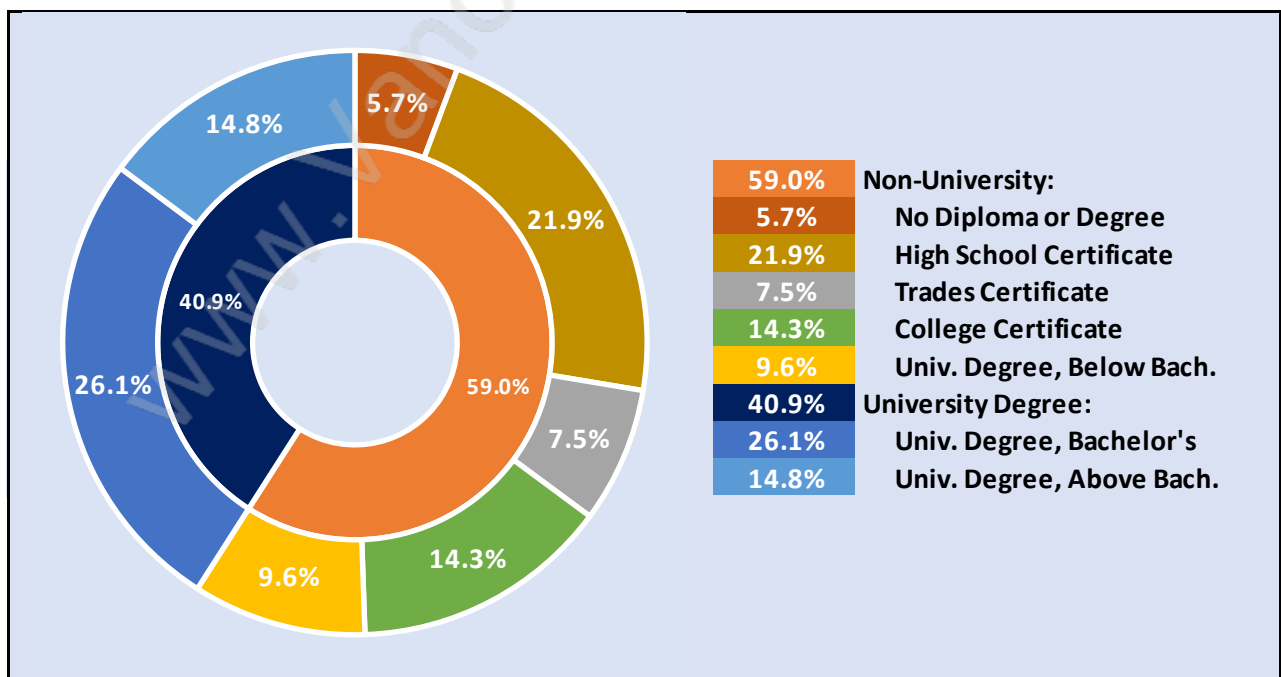

Households by Household Size in Pemberton

Total Number of Households - 2,718

Dwellings in Pemberton

Population Age 15+ in Pemberton

Labour Force by Occupation in Pemberton

Labour Force Participation in Pemberton