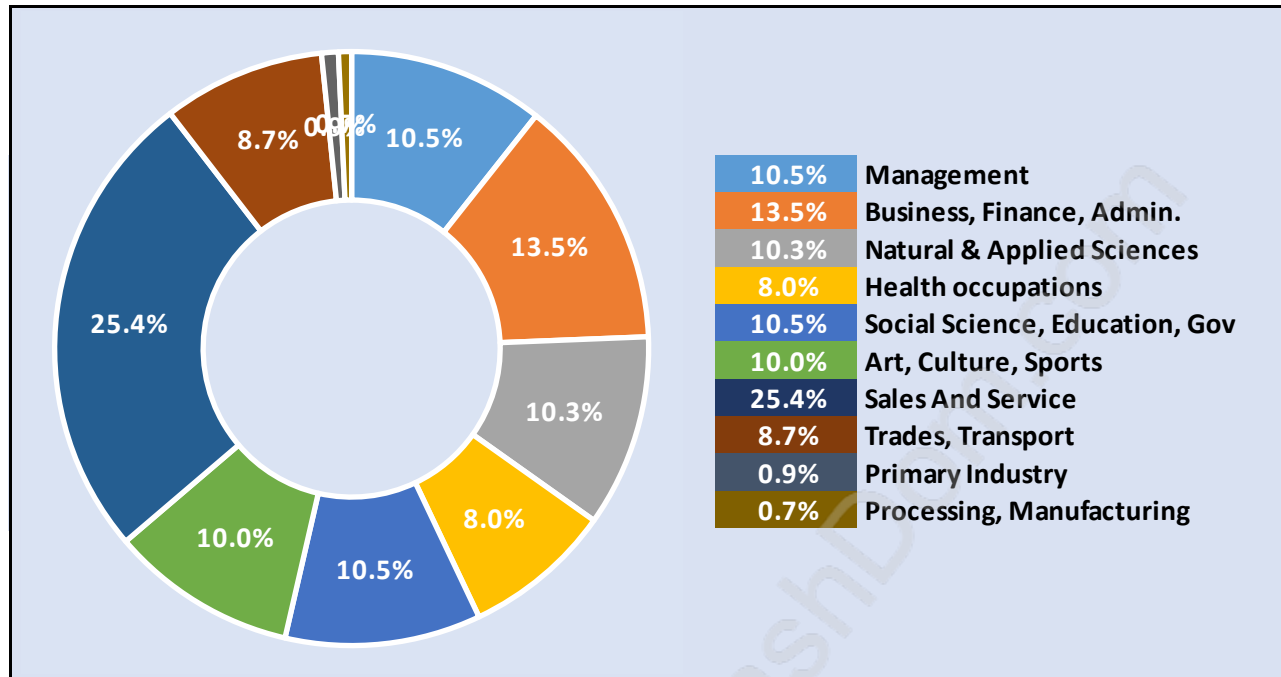

Households by Household Size in Pemberton

Total Number of Households - 2,718

Dwellings in Pemberton

Population Age 15+ in Pemberton

Labour Force by Occupation in Pemberton

Labour Force Participation in Pemberton