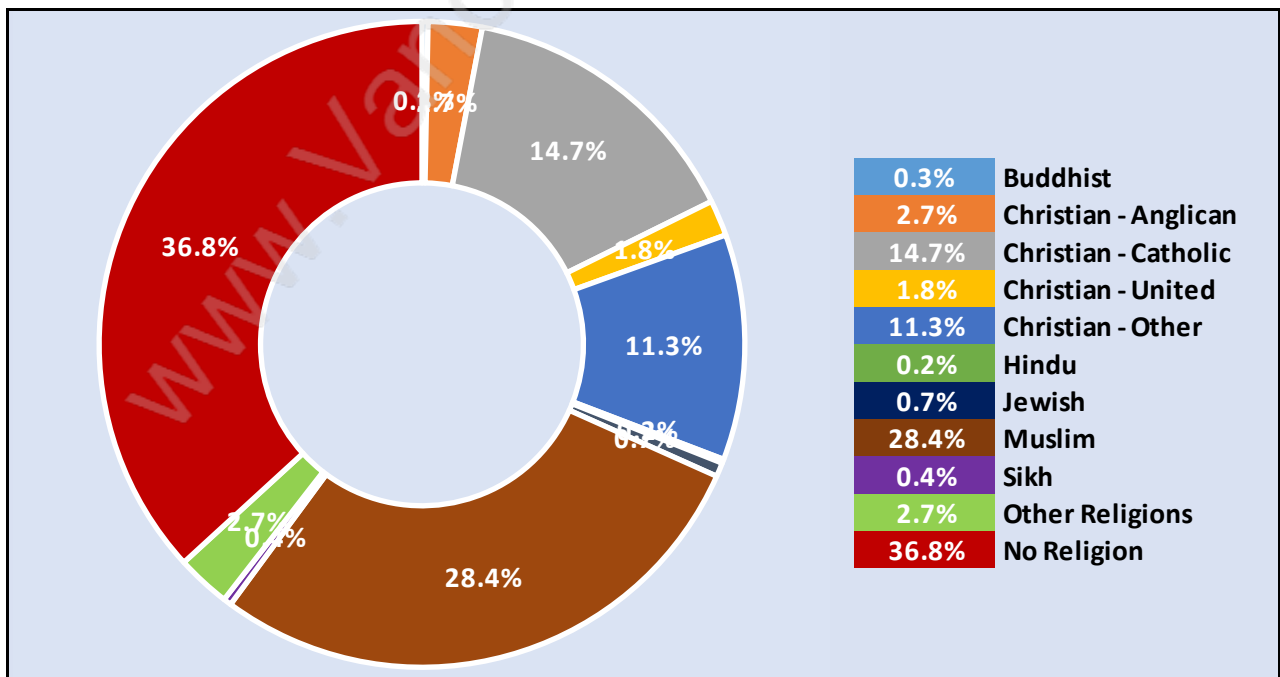

Travel To Work in (from) Pemberton

Occupied Dwellings by Structure Type in Pemberton

Dominant Bulding Type - Apartment, building low and high rise

Private Dwellings by Period of Construction in Pemberton

Dominant Period of Construction - 1961-1980

Population by Religion in Pemberton

Population by Home Languages in Pemberton