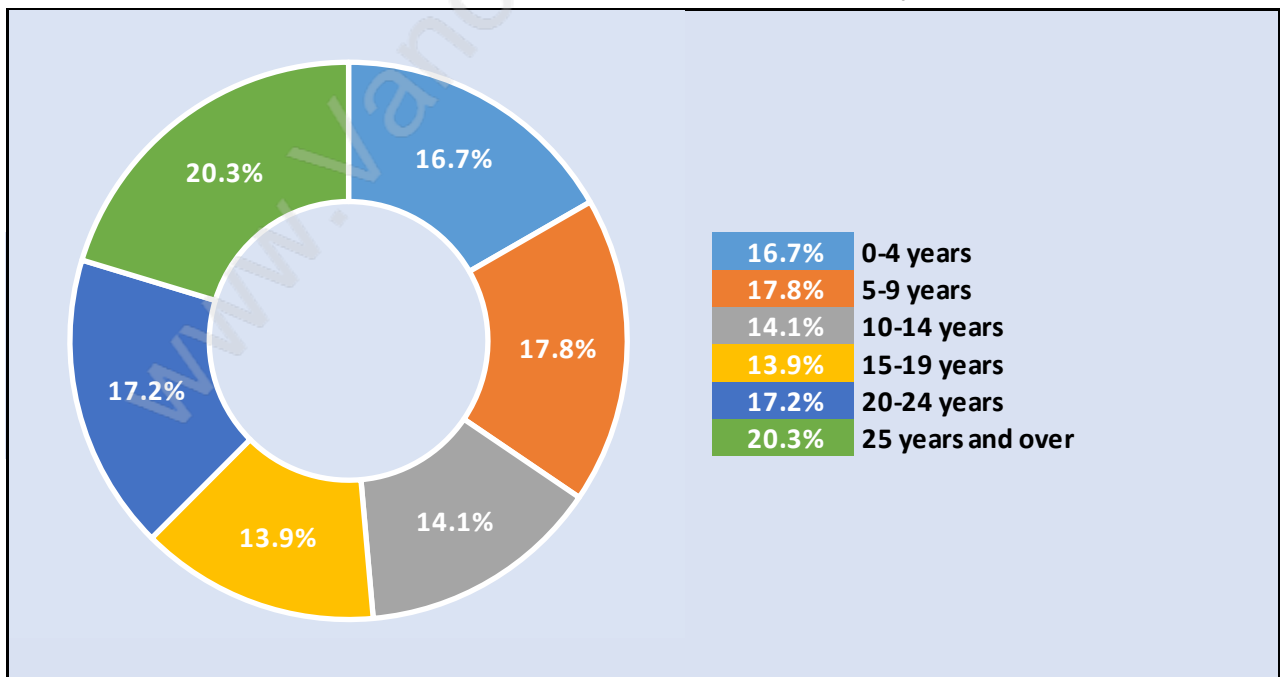

Pemberton

Population Trends in Pemberton

Population by Age in Pemberton

Population Age 15+ by Income Status in Pemberton

Total Population Age 15 - 5,033

Households by Income in Pemberton

Total Number of Households - 2,718 / Average Household Income - \$105,168

Families in Pemberton

Average Persons per Family - 2.8

Children at Home in Pemberton

Total Number of Children at Home - 1,367

Family Structure in Pemberton

Total Number of Families - 1,433 / Average Persons per Family - 2.8