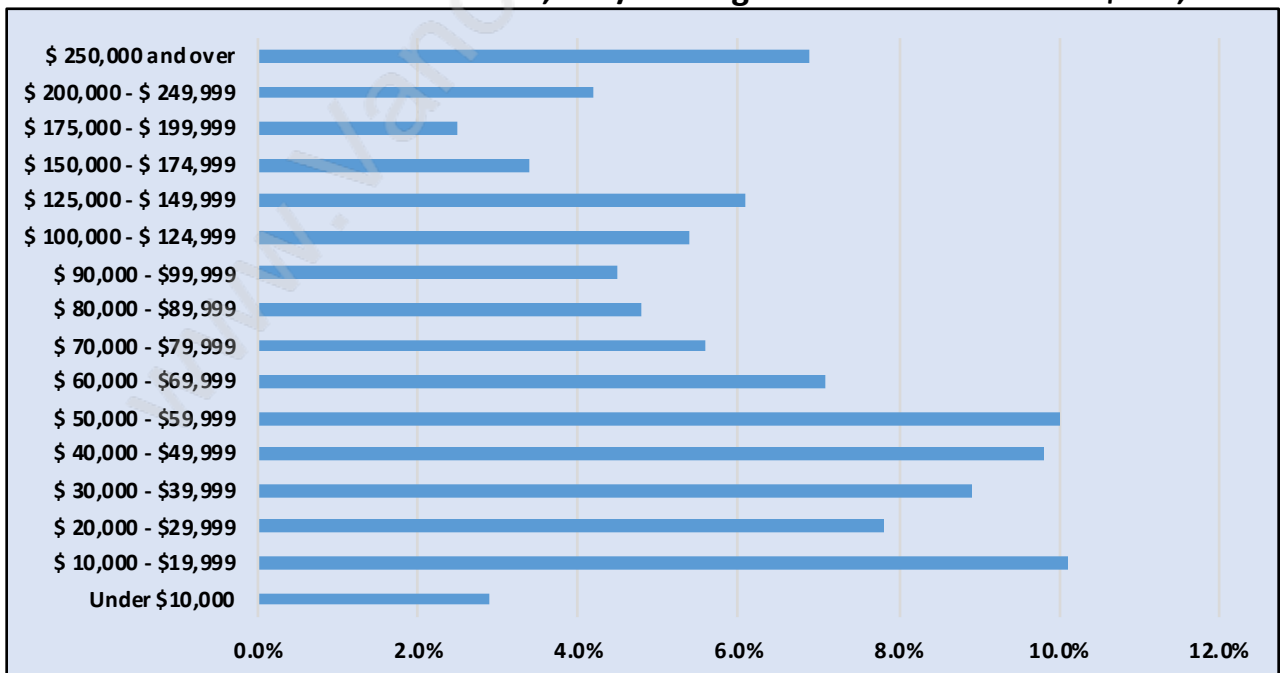

Pemberton

Population Trends in Pemberton

Population by Age in Pemberton

Population Age 15+ by Income Status in Pemberton

Total Population Age 15 - 5,033

Households by Income in Pemberton

Total Number of Households - 2,718 / Average Household Income - \$105,168

Families in Pemberton

Average Persons per Family - 2.8

Children at Home in Pemberton

Total Number of Children at Home - 1,367

Family Structure in Pemberton

Total Number of Families - 1,433 / Average Persons per Family - 2.8