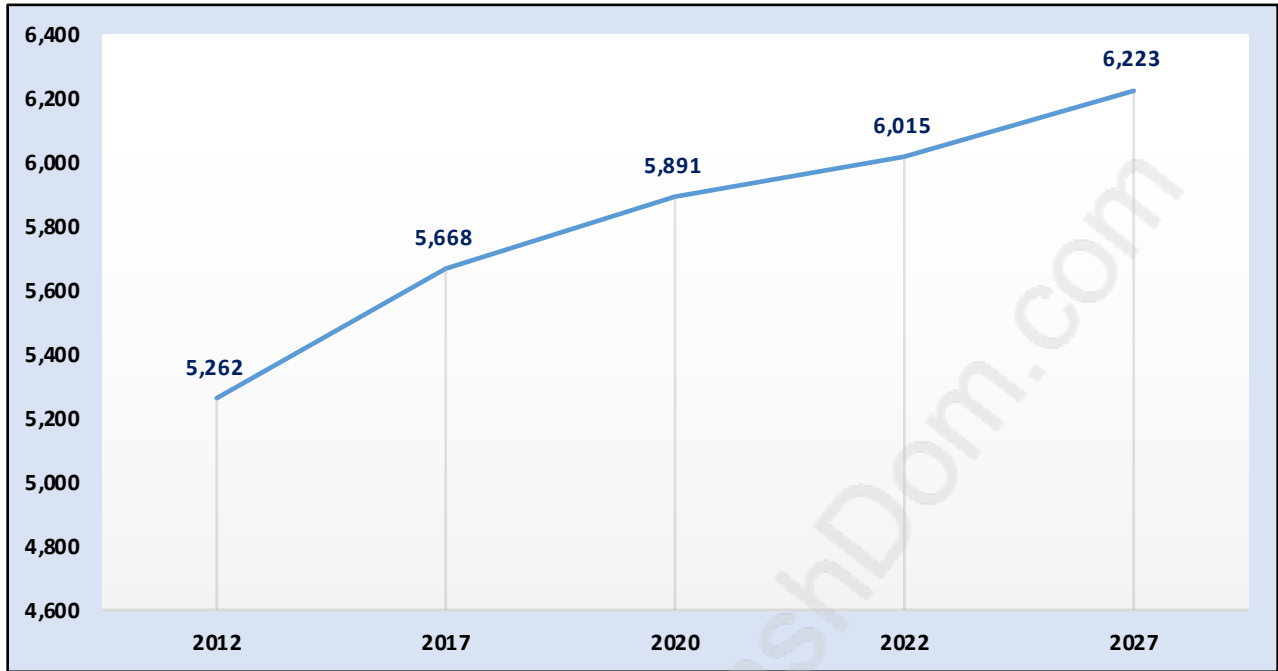

Pemberton

Population Trends in Pemberton

Population by Age in Pemberton

Population Age 15+ by Income Status in Pemberton

Total Population Age 15 - 5,033

Households by Income in Pemberton

Total Number of Households - 2,718 / Average Household Income - \$105,168

Families in Pemberton

Average Persons per Family - 2.8

Children at Home in Pemberton

Total Number of Children at Home - 1,367

Family Structure in Pemberton

Total Number of Families - 1,433 / Average Persons per Family - 2.8