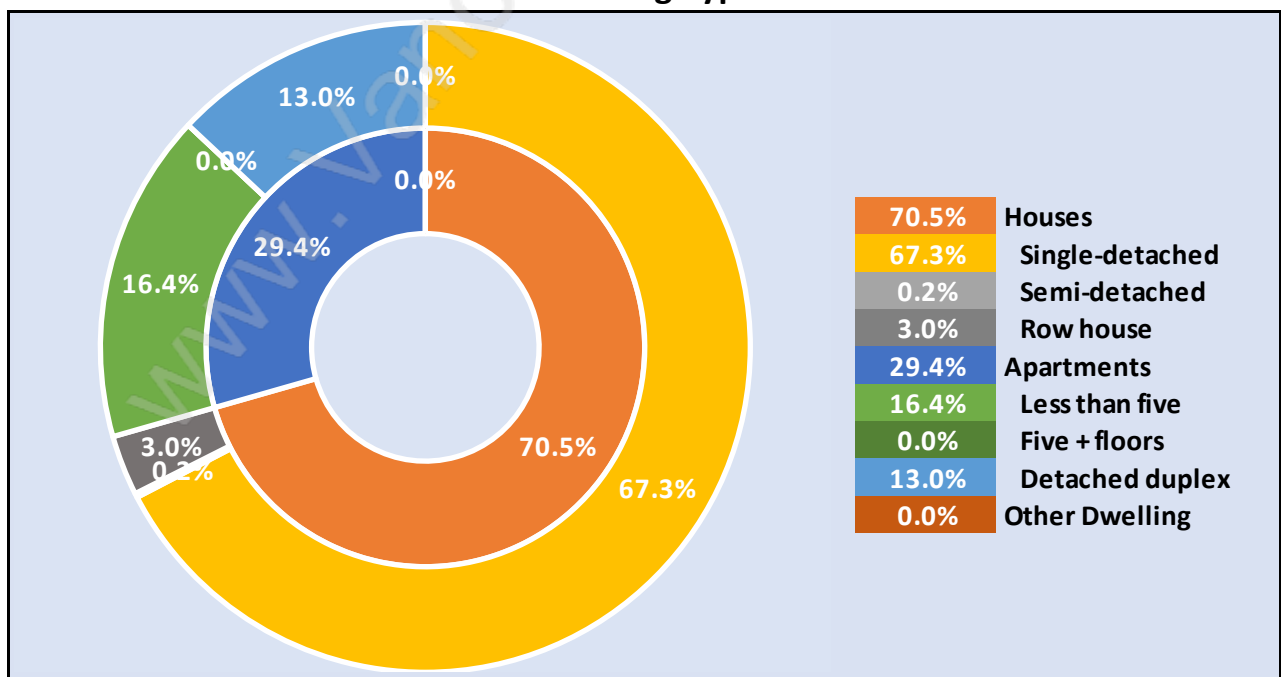

Family Structure in Pemberton Heights

Total Number of Families - 499 / Average Persons per Family - 3.1

Households by Household Size in Pemberton Heights

Total Number of Households - 640

Dwellings in Pemberton Heights

Population Age 15+ in Pemberton Heights

Labour Force by Occupation in Pemberton Heights

Labour Force Participation in Pemberton Heights

Travel To Work in (from) Pemberton Heights

Occupied Dwellings by Structure Type in Pemberton Heights

Dominant Bulding Type - Houses

Private Dwellings by Period of Construction in Pemberton Heights

Dominant Period of Construction - Before 1960

Population by Religion in Pemberton Heights

Population by Home Languages in Pemberton Heights