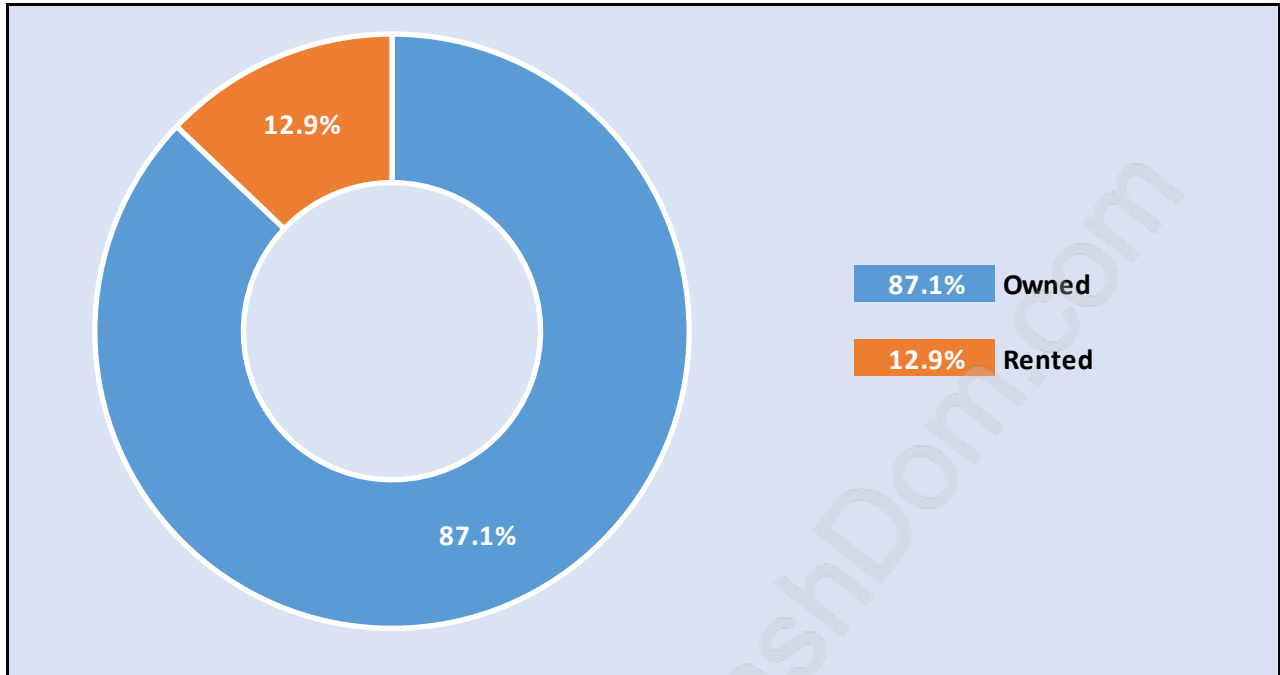

Pemberton Heights

Population Trends in Pemberton Heights

Population by Age in Pemberton Heights

Population Age 15+ by Income Status in Pemberton Heights

Total Population Age 15 - 1,464

Households by Income in Pemberton Heights

Family Structure in Pemberton Heights

Total Number of Families - 499 / Average Persons per Family - 3.1

Households by Household Size in Pemberton Heights

Total Number of Households - 640

Dwellings in Pemberton Heights

Population Age 15+ in Pemberton Heights

Labour Force by Occupation in Pemberton Heights

Labour Force Participation in Pemberton Heights

Travel To Work in (from) Pemberton Heights

Occupied Dwellings by Structure Type in Pemberton Heights