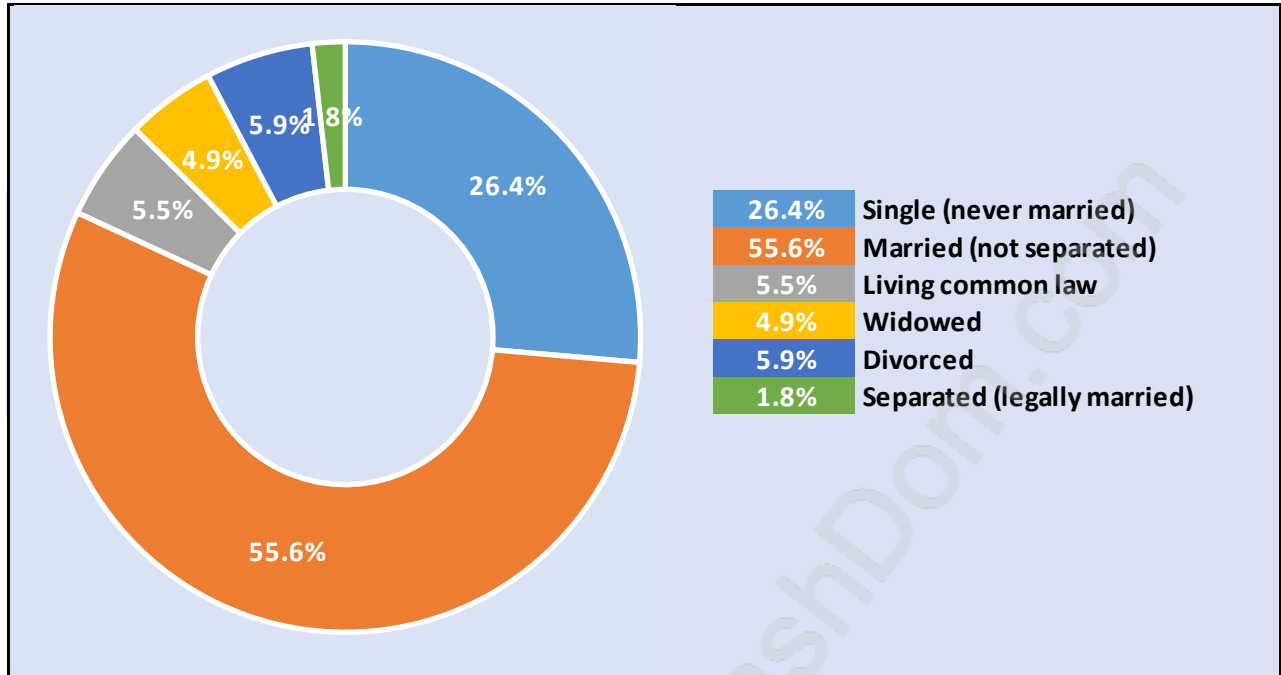

Pemberton Heights

Population Trends in Pemberton Heights

Population by Age in Pemberton Heights

Population Age 15+ by Income Status in Pemberton Heights

Total Population Age 15 - 1,464

Households by Income in Pemberton Heights

Total Number of Households - 640 / Average Household Income - \$135,584

Families in Pemberton Heights

Average Persons per Family - 3.1

Children at Home in Pemberton Heights

Total Number of Children at Home - 579

Family Structure in Pemberton Heights

Total Number of Families - 499 / Average Persons per Family - 3.1

Households by Household Size in Pemberton Heights

Total Number of Households - 640

Dwellings in Pemberton Heights