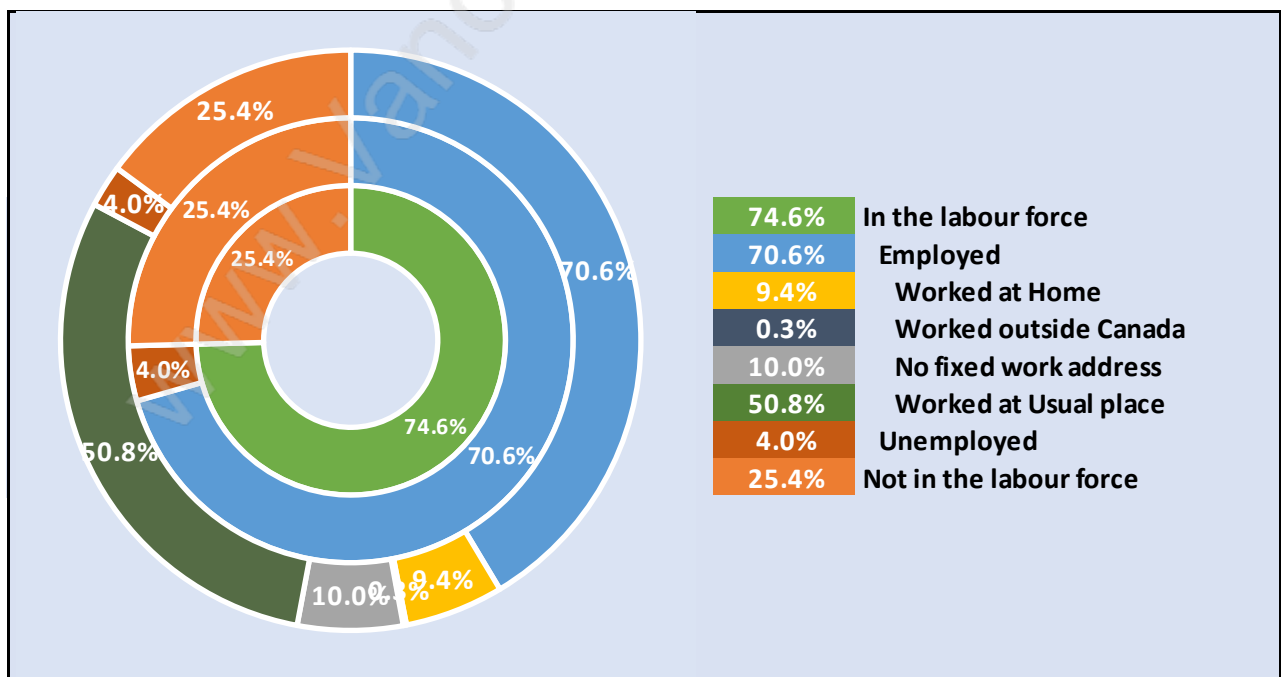

Family Structure in Pemberton Heights

Total Number of Families - 499 / Average Persons per Family - 3.1

Households by Household Size in Pemberton Heights

Total Number of Households - 640

Dwellings in Pemberton Heights

Population Age 15+ in Pemberton Heights

Labour Force by Occupation in Pemberton Heights

Labour Force Participation in Pemberton Heights

Travel To Work in (from) Pemberton Heights

Occupied Dwellings by Structure Type in Pemberton Heights