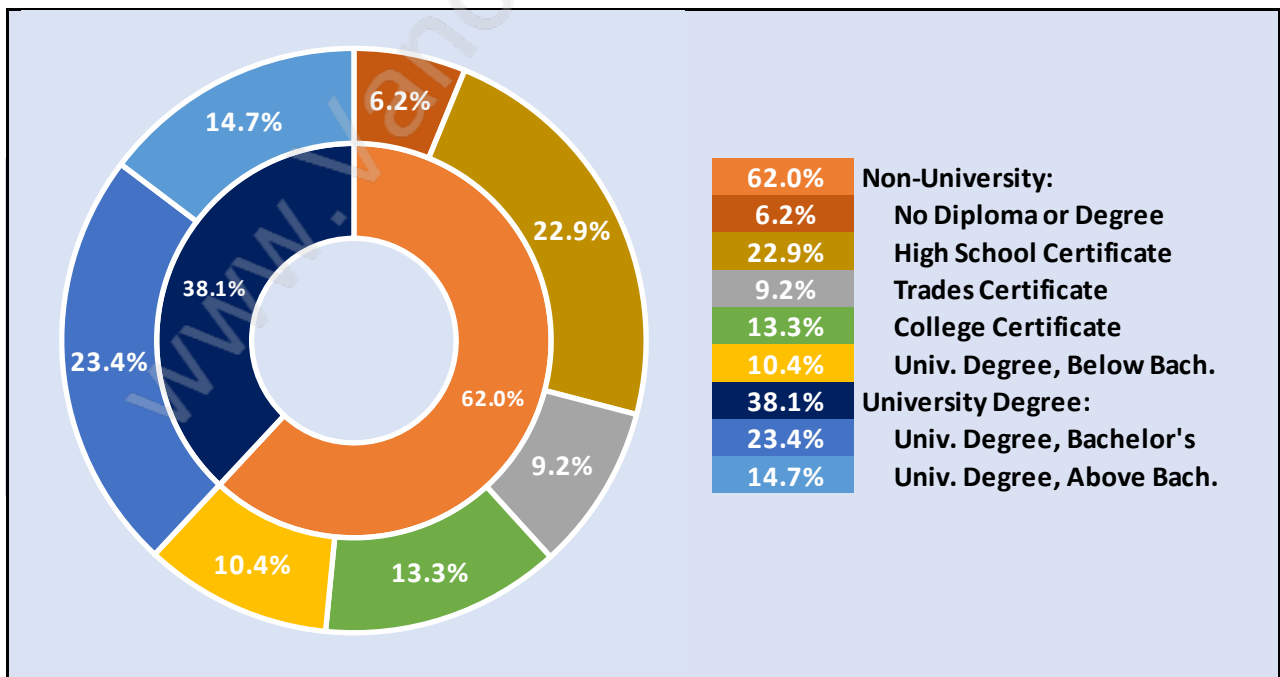

Family Structure in Pemberton Heights

Total Number of Families - 499 / Average Persons per Family - 3.1

Households by Household Size in Pemberton Heights

Total Number of Households - 640

Dwellings in Pemberton Heights

Population Age 15+ in Pemberton Heights

Labour Force by Occupation in Pemberton Heights

Labour Force Participation in Pemberton Heights

Travel To Work in (from) Pemberton Heights

Occupied Dwellings by Structure Type in Pemberton Heights