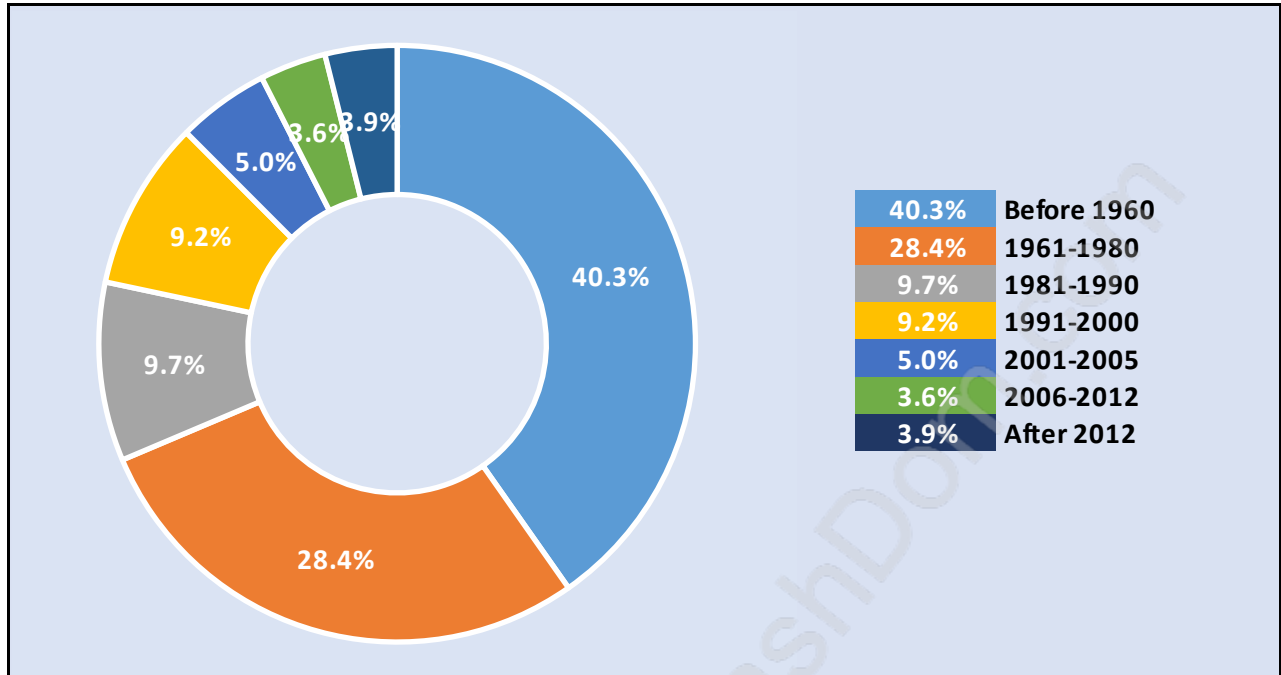

Pemberton Heights

Population Trends in Pemberton Heights

Population by Age in Pemberton Heights

Population Age 15+ by Income Status in Pemberton Heights

Total Population Age 15 - 1,464

Households by Income in Pemberton Heights

Population Age 15+ in Pemberton Heights

Labour Force by Occupation in Pemberton Heights

Labour Force Participation in Pemberton Heights

Travel To Work in (from) Pemberton Heights

Occupied Dwellings by Structure Type in Pemberton Heights

Dominant Bulding Type - Houses

Private Dwellings by Period of Construction in Pemberton Heights

Dominant Period of Construction - Before 1960

Population by Religion in Pemberton Heights

Population by Home Languages in Pemberton Heights