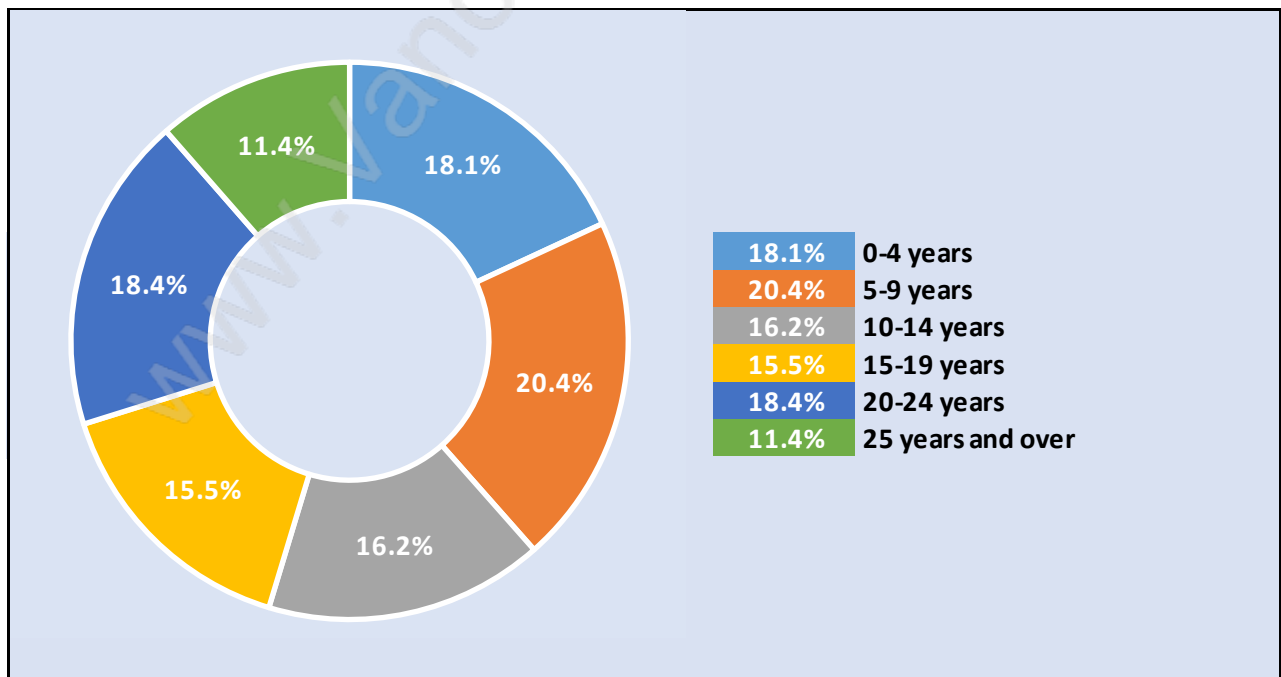

Pemberton Heights

Population Trends in Pemberton Heights

Population by Age in Pemberton Heights

Population Age 15+ by Income Status in Pemberton Heights

Total Population Age 15 - 1,464

Households by Income in Pemberton Heights

Total Number of Households - 640 / Average Household Income - \$135,584

Families in Pemberton Heights

Average Persons per Family - 3.1

Children at Home in Pemberton Heights

Total Number of Children at Home - 579

Family Structure in Pemberton Heights

Total Number of Families - 499 / Average Persons per Family - 3.1

Households by Household Size in Pemberton Heights

Total Number of Households - 640

Dwellings in Pemberton Heights