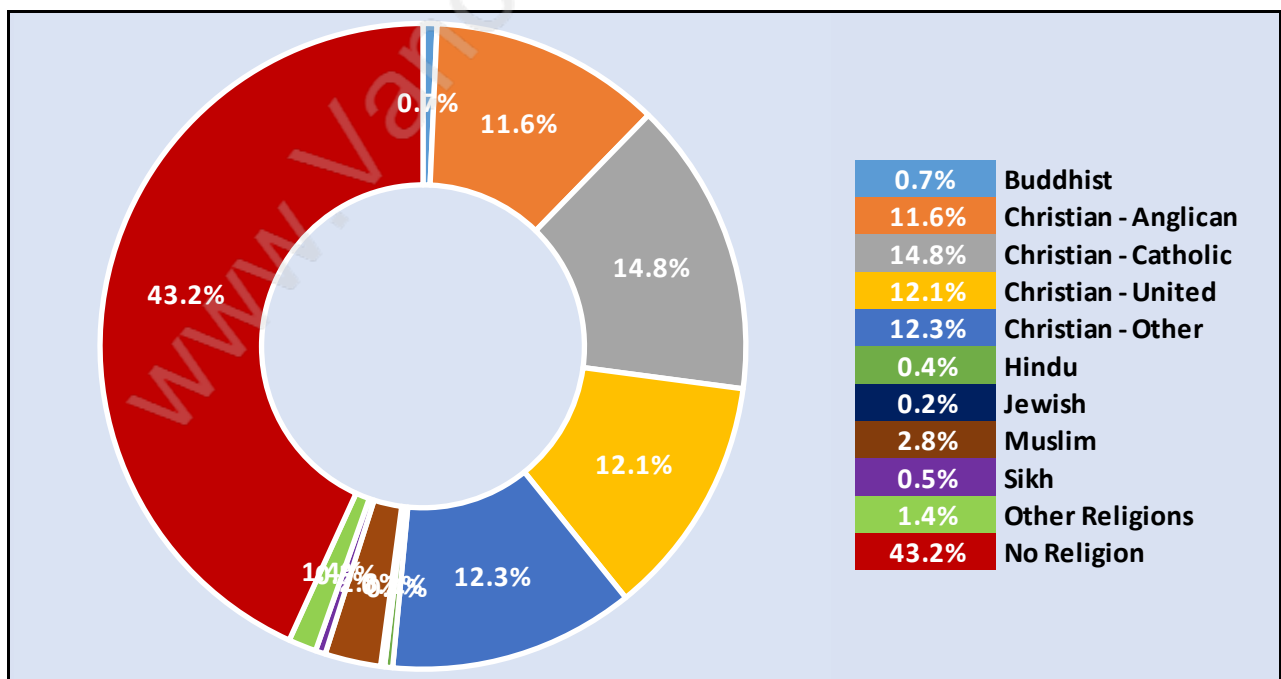

Population Age 15+ in Pemberton Heights

Labour Force by Occupation in Pemberton Heights

Labour Force Participation in Pemberton Heights

Travel To Work in (from) Pemberton Heights

Occupied Dwellings by Structure Type in Pemberton Heights

Dominant Bulding Type - Houses

Private Dwellings by Period of Construction in Pemberton Heights

Dominant Period of Construction - Before 1960

Population by Religion in Pemberton Heights

Population by Home Languages in Pemberton Heights