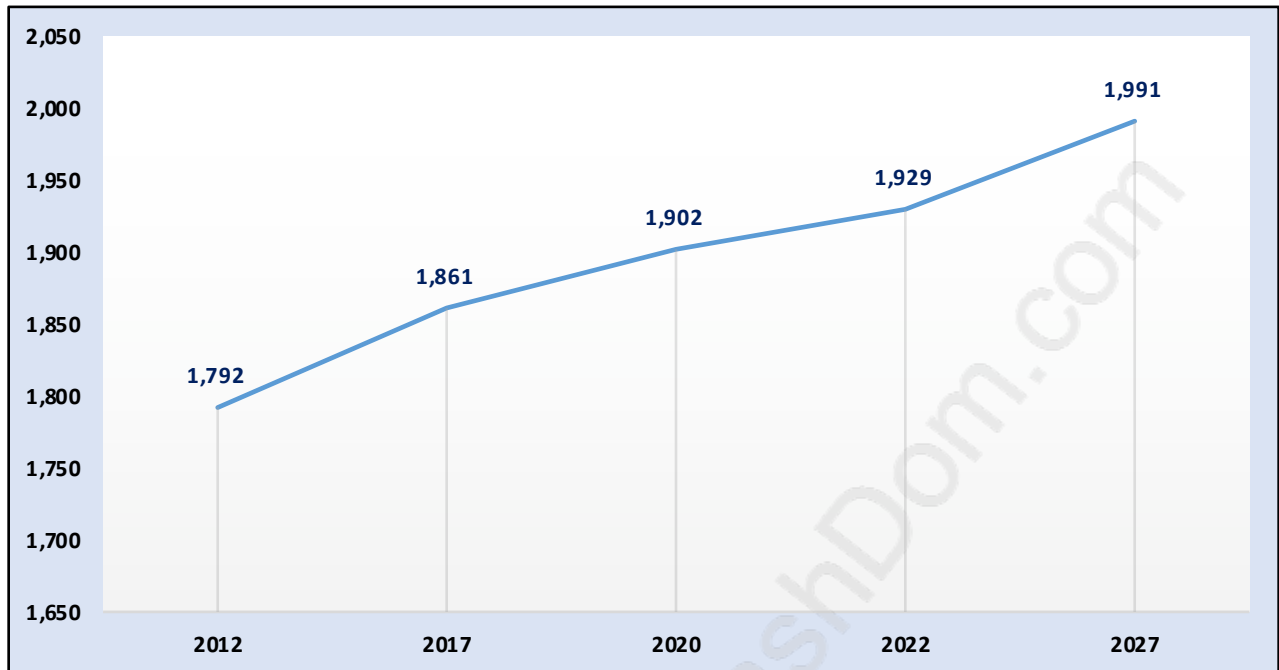

Pemberton Heights

Population Trends in Pemberton Heights

Population by Age in Pemberton Heights

Population Age 15+ by Income Status in Pemberton Heights

Total Population Age 15 - 1,464

Households by Income in Pemberton Heights

Total Number of Households - 640 / Average Household Income - \$135,584

Families in Pemberton Heights

Average Persons per Family - 3.1

Children at Home in Pemberton Heights

Total Number of Children at Home - 579

Family Structure in Pemberton Heights

Total Number of Families - 499 / Average Persons per Family - 3.1

Households by Household Size in Pemberton Heights

Total Number of Households - 640

Dwellings in Pemberton Heights