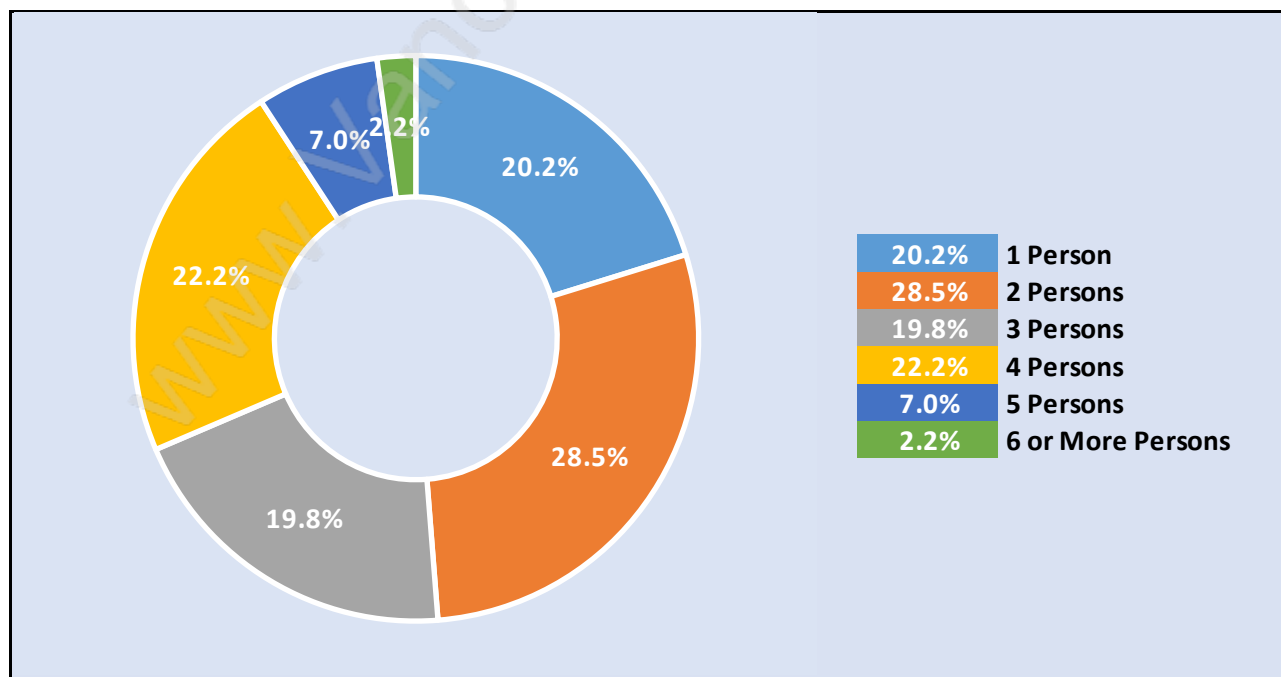

Pemberton Heights

Population Trends in Pemberton Heights

Population by Age in Pemberton Heights

Population Age 15+ by Income Status in Pemberton Heights

Total Population Age 15 - 1,464

Households by Income in Pemberton Heights

Total Number of Households - 640 / Average Household Income - \$135,584

Families in Pemberton Heights

Average Persons per Family - 3.1

Children at Home in Pemberton Heights

Total Number of Children at Home - 579

Family Structure in Pemberton Heights

Total Number of Families - 499 / Average Persons per Family - 3.1

Households by Household Size in Pemberton Heights

Total Number of Households - 640

Dwellings in Pemberton Heights

Population Age 15+ in Pemberton Heights

Labour Force by Occupation in Pemberton Heights

Labour Force Participation in Pemberton Heights

Travel To Work in (from) Pemberton Heights

Occupied Dwellings by Structure Type in Pemberton Heights