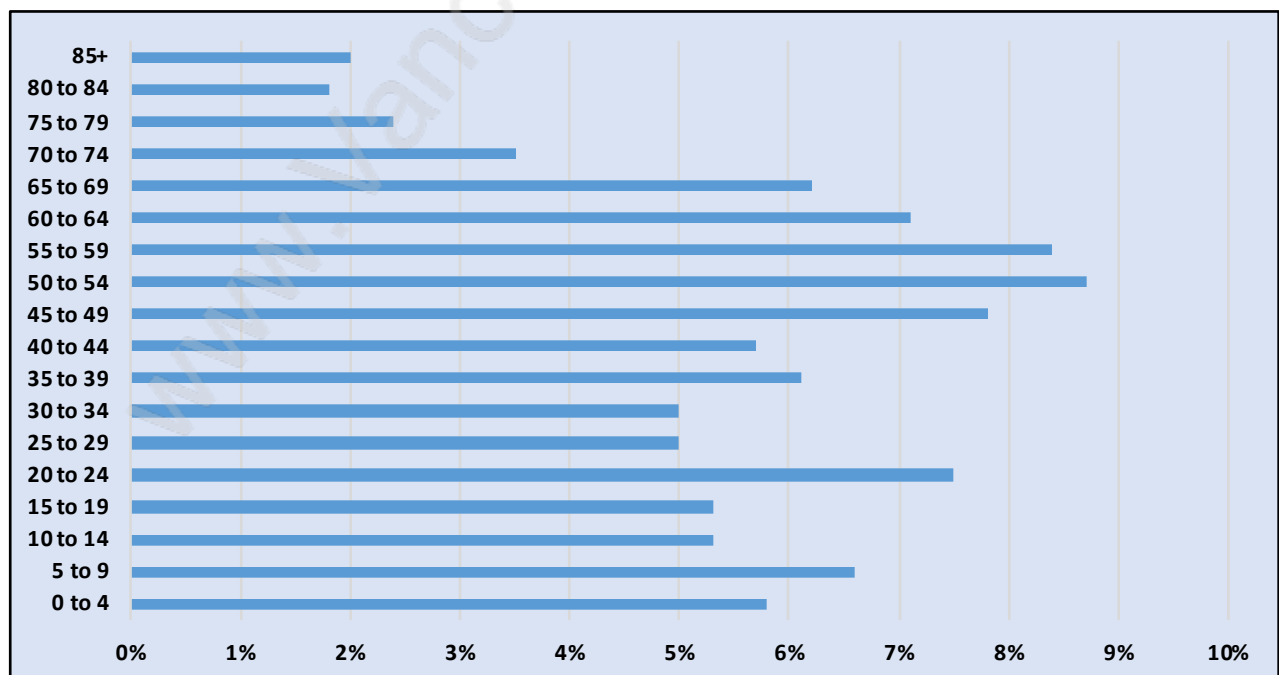

Pemberton Heights

Population Trends in Pemberton Heights

Population by Age in Pemberton Heights

Population Age 15+ by Income Status in Pemberton Heights

Total Population Age 15 - 1,464

Households by Income in Pemberton Heights

Total Number of Households - 640 / Average Household Income - \$135,584

Families in Pemberton Heights

Average Persons per Family - 3.1

Children at Home in Pemberton Heights

Total Number of Children at Home - 579

Family Structure in Pemberton Heights

Total Number of Families - 499 / Average Persons per Family - 3.1

Households by Household Size in Pemberton Heights

Total Number of Households - 640

Dwellings in Pemberton Heights