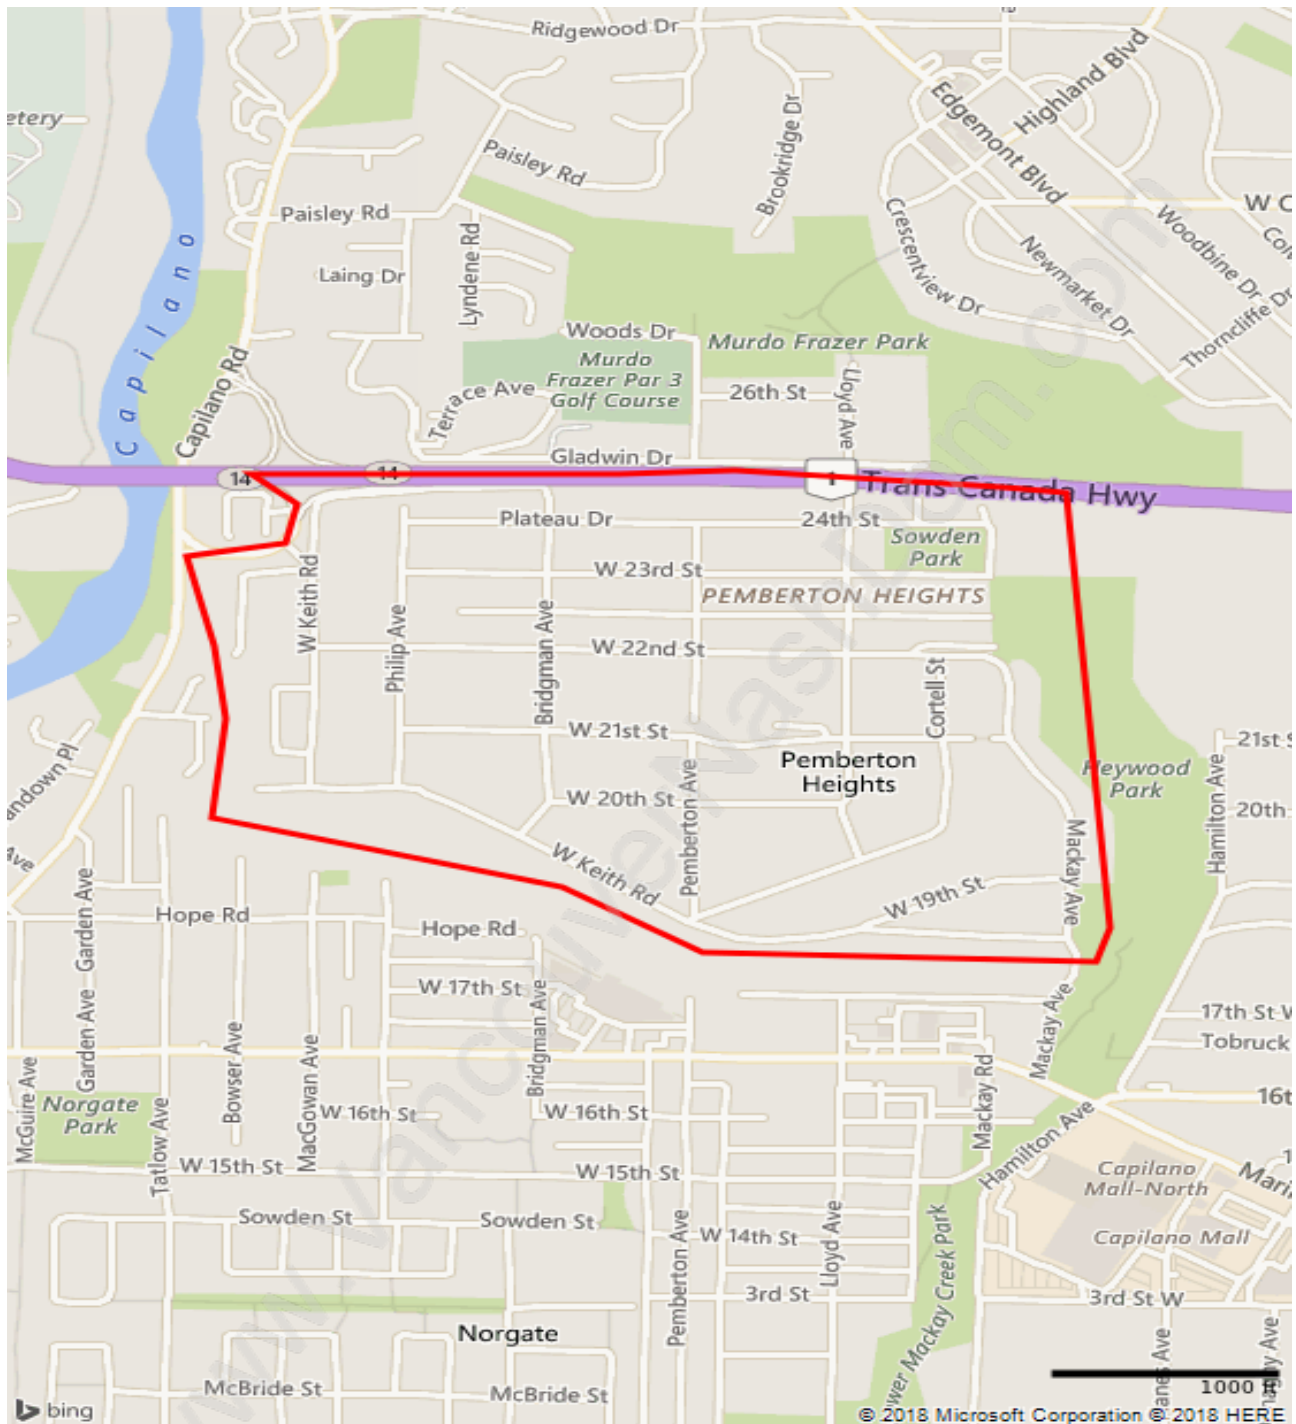

Pemberton Heights

Population Trends in Pemberton Heights

Population by Age in Pemberton Heights

Population Age 15+ by Income Status in Pemberton Heights

Total Population Age 15 - 1,464

Households by Income in Pemberton Heights

Family Structure in Pemberton Heights

Total Number of Families - 499 / Average Persons per Family - 3.1

Households by Household Size in Pemberton Heights

Total Number of Households - 640

Dwellings in Pemberton Heights