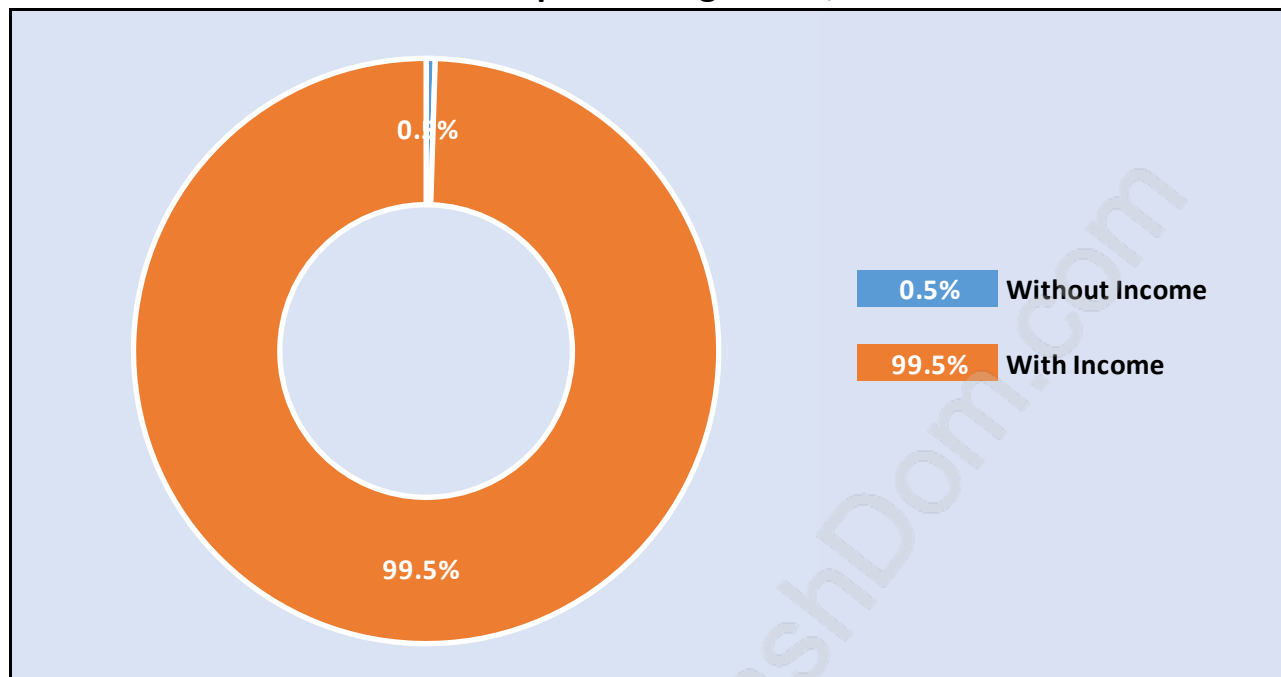

Pemberton Heights

Population Trends in Pemberton Heights

Population by Age in Pemberton Heights

Population Age 15+ by Income Status in Pemberton Heights

Total Population Age 15 - 1,464

Households by Income in Pemberton Heights

Total Number of Households - 640 / Average Household Income - \$135,584

Families in Pemberton Heights

Average Persons per Family - 3.1

Children at Home in Pemberton Heights

Total Number of Children at Home - 579