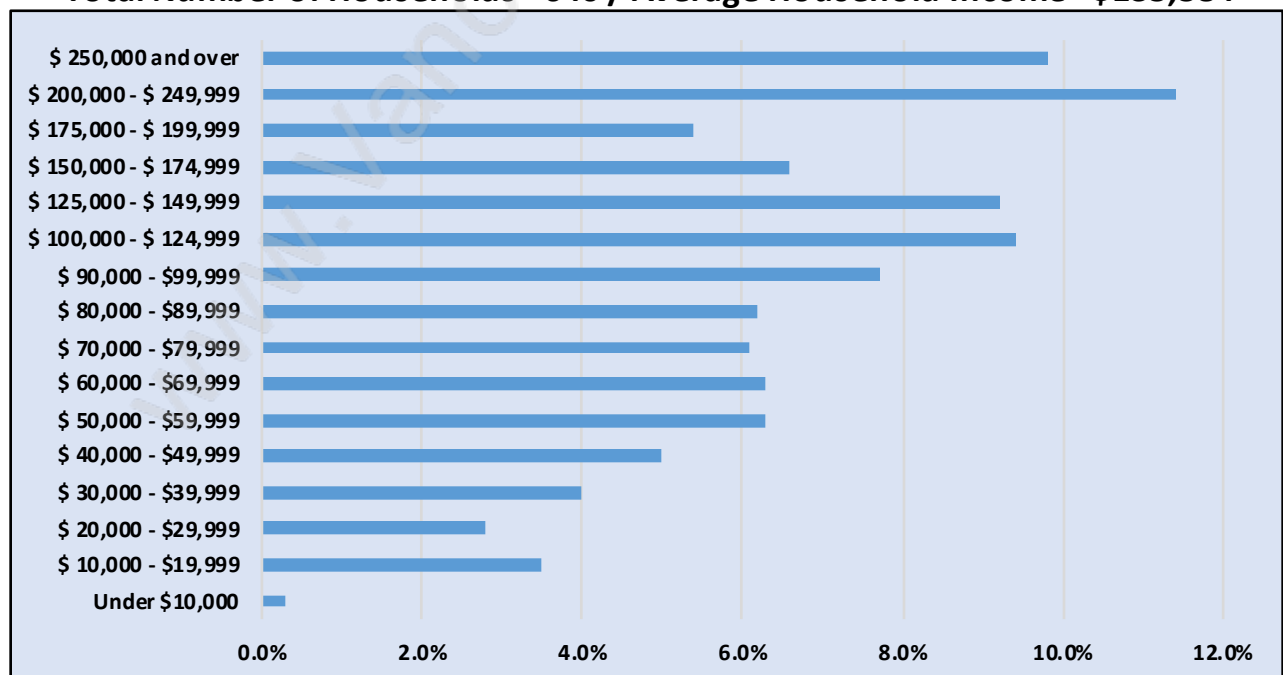

Pemberton Heights

Population Trends in Pemberton Heights

Population by Age in Pemberton Heights

Population Age 15+ by Income Status in Pemberton Heights

Total Population Age 15 - 1,464

Households by Income in Pemberton Heights

Total Number of Households - 640 / Average Household Income - \$135,584

Families in Pemberton Heights

Average Persons per Family - 3.1

Children at Home in Pemberton Heights

Total Number of Children at Home - 579