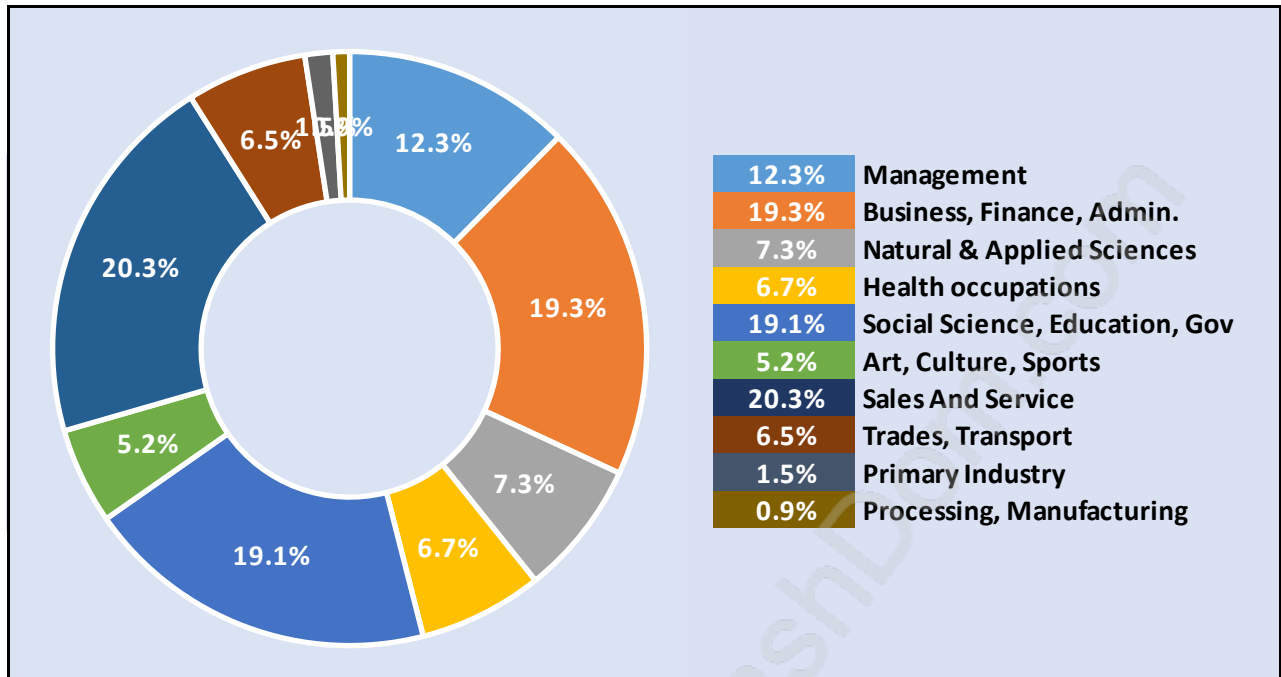

Family Structure in Pemberton Heights

Total Number of Families - 499 / Average Persons per Family - 3.1

Households by Household Size in Pemberton Heights

Total Number of Households - 640

Dwellings in Pemberton Heights

Population Age 15+ in Pemberton Heights

Labour Force by Occupation in Pemberton Heights

Labour Force Participation in Pemberton Heights

Travel To Work in (from) Pemberton Heights

Occupied Dwellings by Structure Type in Pemberton Heights