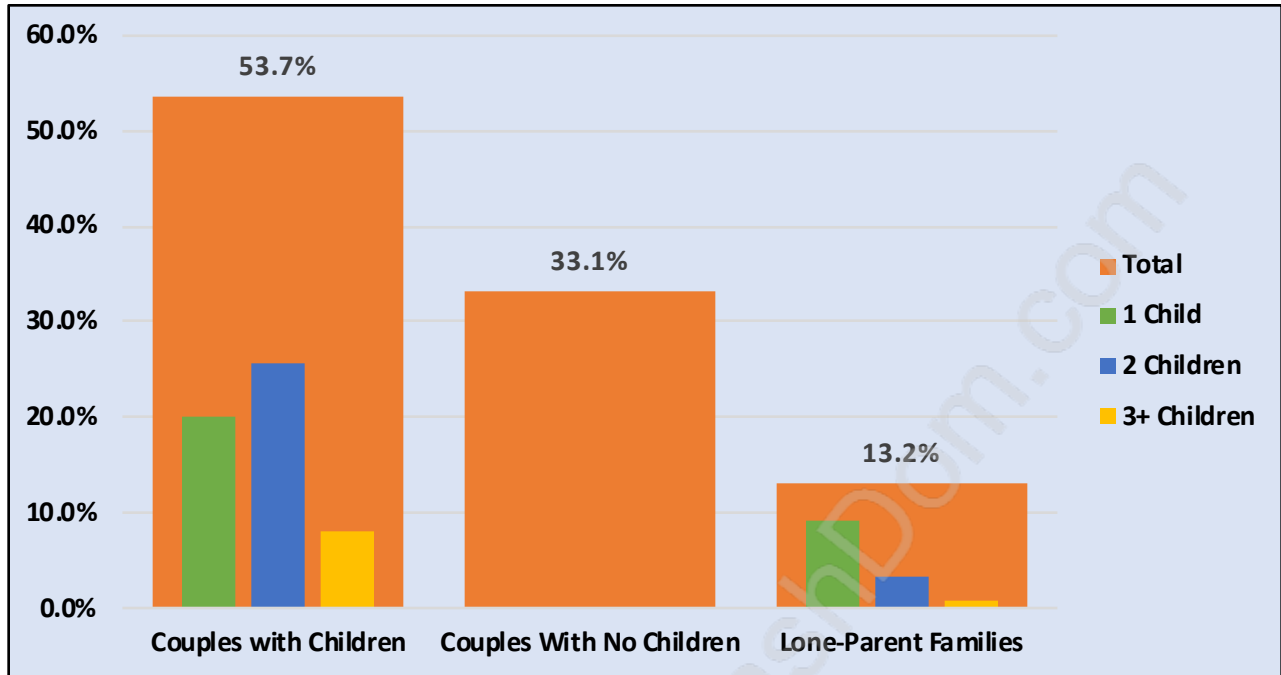

Pemberton Heights

Population Trends in Pemberton Heights

Population by Age in Pemberton Heights

Population Age 15+ by Income Status in Pemberton Heights

Total Population Age 15 - 1,464

Households by Income in Pemberton Heights

Total Number of Households - 640 / Average Household Income - \$135,584

Families in Pemberton Heights

Average Persons per Family - 3.1

Children at Home in Pemberton Heights

Total Number of Children at Home - 579

Family Structure in Pemberton Heights

Total Number of Families - 499 / Average Persons per Family - 3.1

Households by Household Size in Pemberton Heights

Total Number of Households - 640

Dwellings in Pemberton Heights