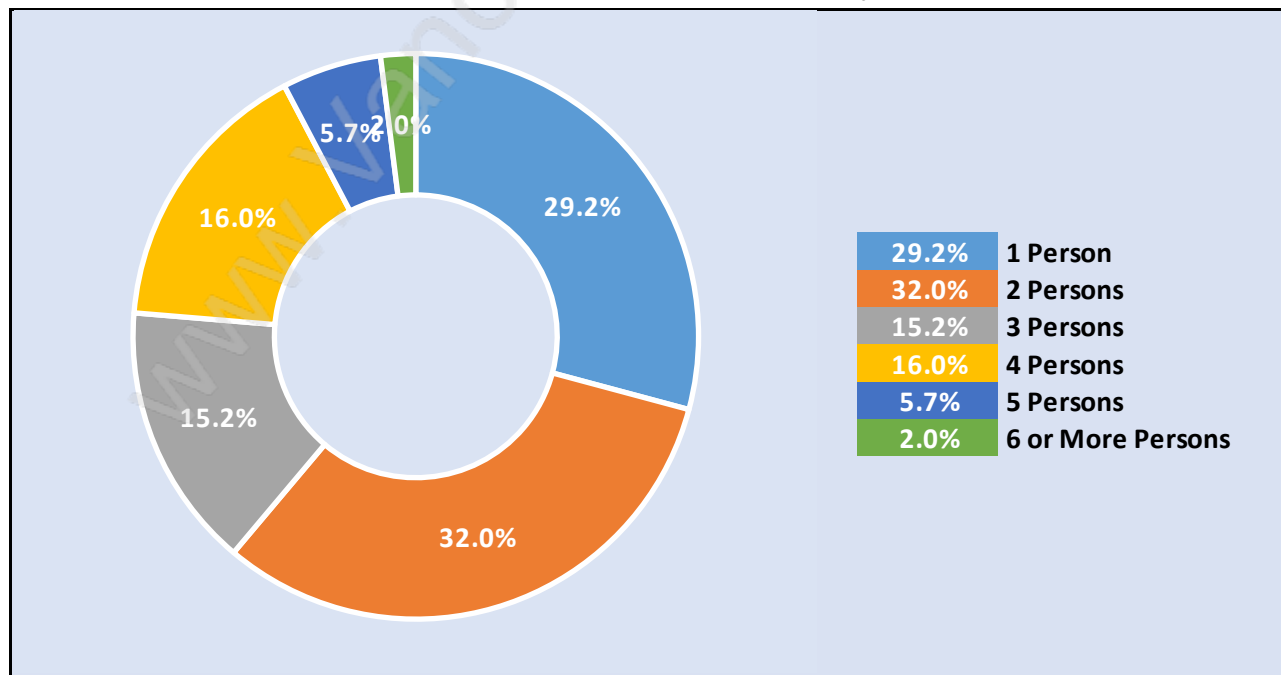

Point Grey

Population Trends in Point Grey

Population by Age in Point Grey

Population Age 15+ by Income Status in Point Grey

Total Population Age 15 - 11,653

Households by Income in Point Grey

Total Number of Households - 5,532 / Average Household Income - \$159,754

Families in Point Grey

Average Persons per Family - 3

Children at Home in Point Grey

Total Number of Children at Home - 3,950

Family Structure in Point Grey

Total Number of Families - 3,641 / Average Persons per Family - 3.

Households by Household Size in Point Grey

Total Number of Households - 5,532

Dwellings in Point Grey

Population Age 15+ in Point Grey

Labour Force by Occupation in Point Grey

Labour Force Participation in Point Grey