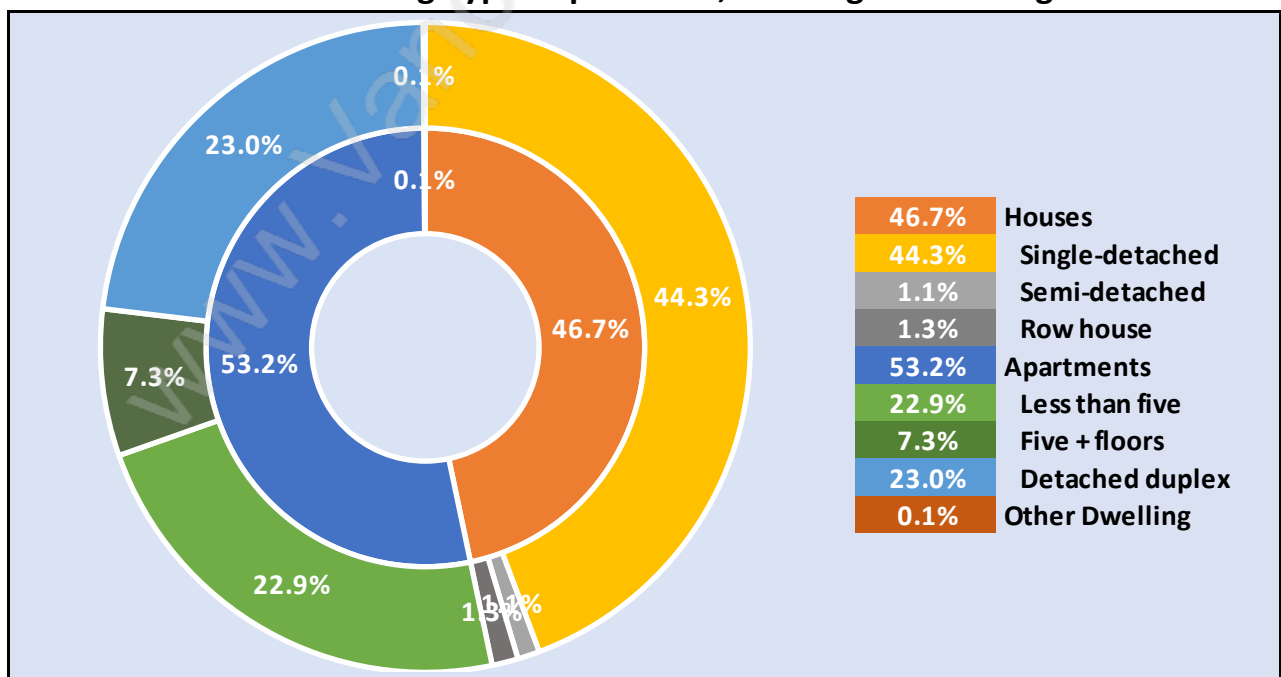

Point Grey

Population Trends in Point Grey

Population by Age in Point Grey

Population Age 15+ by Income Status in Point Grey

Total Population Age 15 - 11,653

Households by Income in Point Grey

Total Number of Households - 5,532 / Average Household Income - \$159,754

Families in Point Grey

Average Persons per Family - 3

Children at Home in Point Grey

Total Number of Children at Home - 3,950

Family Structure in Point Grey

Total Number of Families - 3,641 / Average Persons per Family - 3.

Households by Household Size in Point Grey

Total Number of Households - 5,532

Dwellings in Point Grey

Population Age 15+ in Point Grey

Labour Force by Occupation in Point Grey

Labour Force Participation in Point Grey

Travel To Work in (from) Point Grey

Occupied Dwellings by Structure Type in Point Grey

Dominant Bulding Type - Apartment, building low and high rise

Private Dwellings by Period of Construction in Point Grey