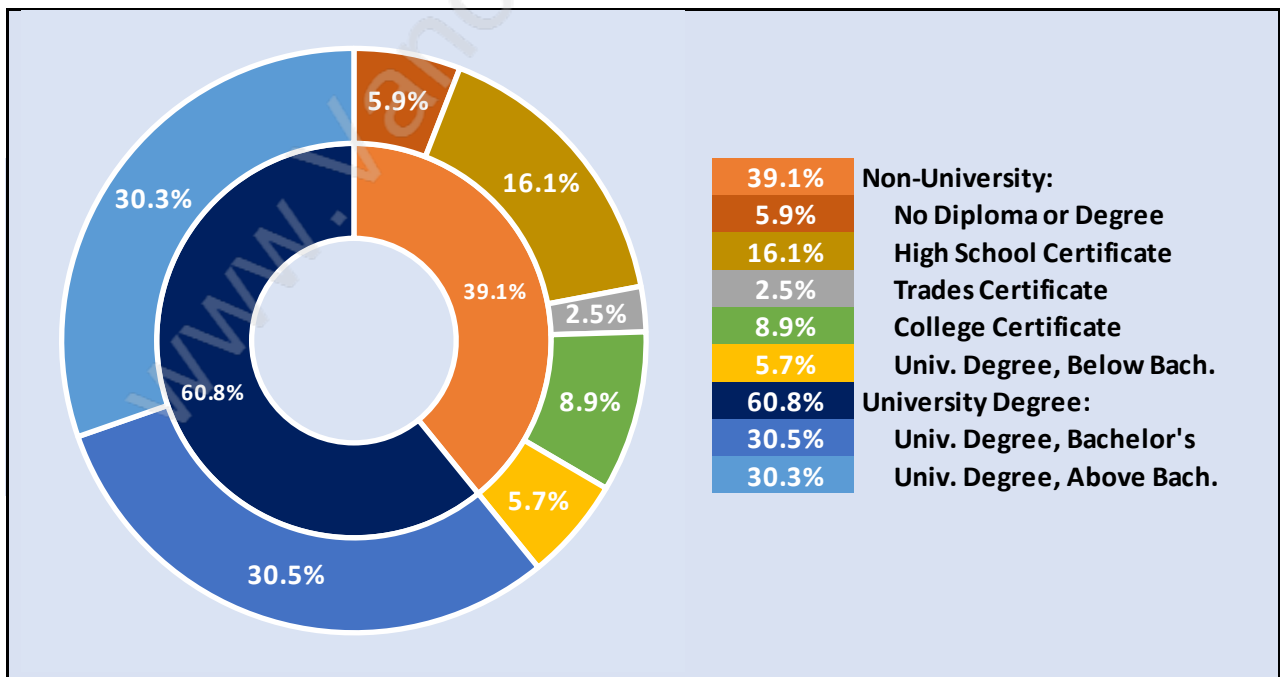

Point Grey

Population Trends in Point Grey

Population by Age in Point Grey

Population Age 15+ by Income Status in Point Grey

Total Population Age 15 - 11,653

Households by Income in Point Grey

Total Number of Households - 5,532 / Average Household Income - \$159,754

Families in Point Grey

Average Persons per Family - 3

Children at Home in Point Grey

Total Number of Children at Home - 3,950

Family Structure in Point Grey

Total Number of Families - 3,641 / Average Persons per Family - 3.

Households by Household Size in Point Grey

Total Number of Households - 5,532

Dwellings in Point Grey

Population Age 15+ in Point Grey

Labour Force by Occupation in Point Grey

Labour Force Participation in Point Grey

Dominant Period of Construction - Before 1960

Population by Religion in Point Grey

Population by Home Languages in Point Grey