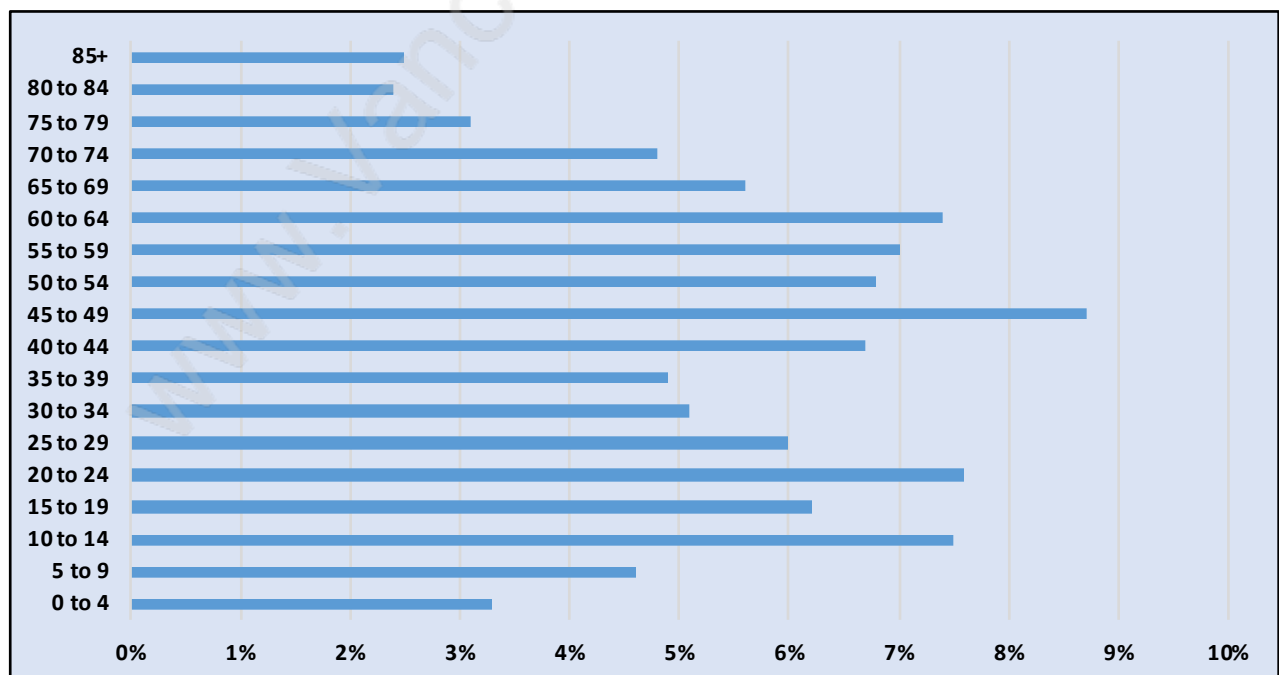

Point Grey

Population Trends in Point Grey

Population by Age in Point Grey

Population Age 15+ by Income Status in Point Grey

Total Population Age 15 - 11,653

Households by Income in Point Grey

Total Number of Households - 5,532 / Average Household Income - \$159,754

Families in Point Grey

Average Persons per Family - 3

Children at Home in Point Grey

Total Number of Children at Home - 3,950

Family Structure in Point Grey

Total Number of Families - 3,641 / Average Persons per Family - 3.

Households by Household Size in Point Grey

Total Number of Households - 5,532

Dwellings in Point Grey

Population Age 15+ in Point Grey

Labour Force by Occupation in Point Grey

Labour Force Participation in Point Grey