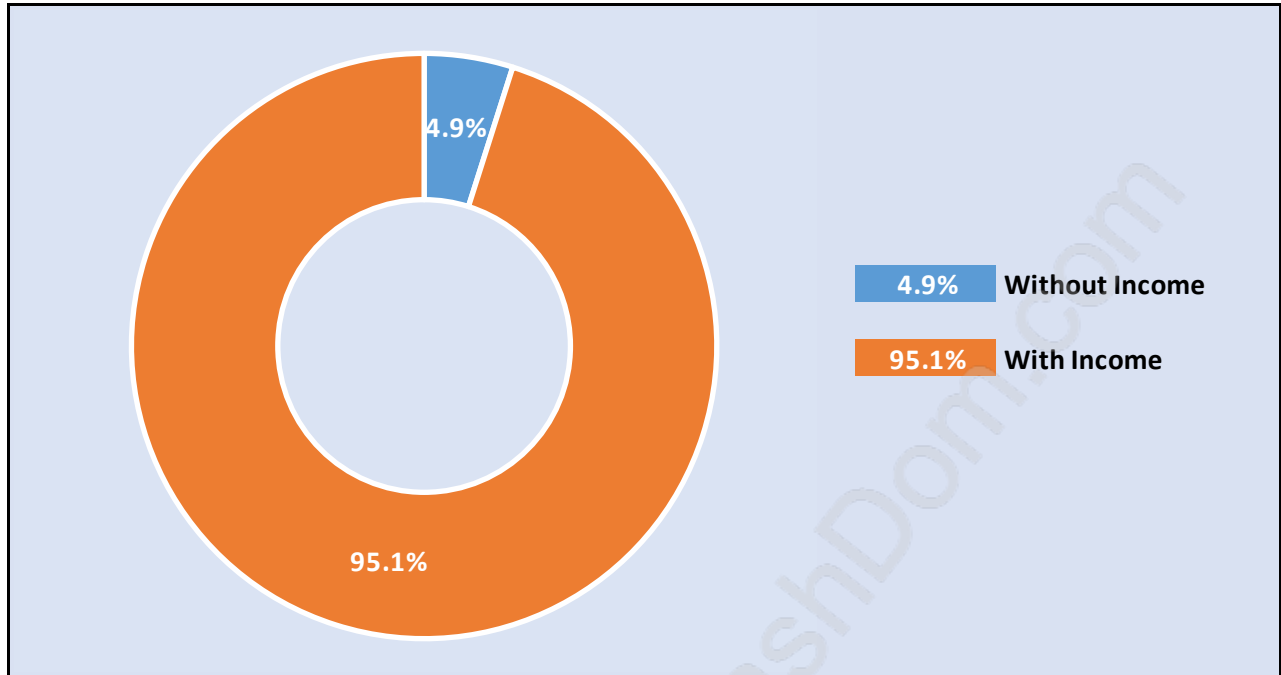

Point Grey

Population Trends in Point Grey

Population by Age in Point Grey

Population Age 15+ by Income Status in Point Grey

Total Population Age 15 - 11,653

Households by Income in Point Grey

Total Number of Households - 5,532 / Average Household Income - \$159,754

Families in Point Grey

Average Persons per Family - 3

Children at Home in Point Grey

Total Number of Children at Home - 3,950

Family Structure in Point Grey

Total Number of Families - 3,641 / Average Persons per Family - 3.

Households by Household Size in Point Grey

Total Number of Households - 5,532

Dwellings in Point Grey

Population Age 15+ in Point Grey

Labour Force by Occupation in Point Grey

Labour Force Participation in Point Grey