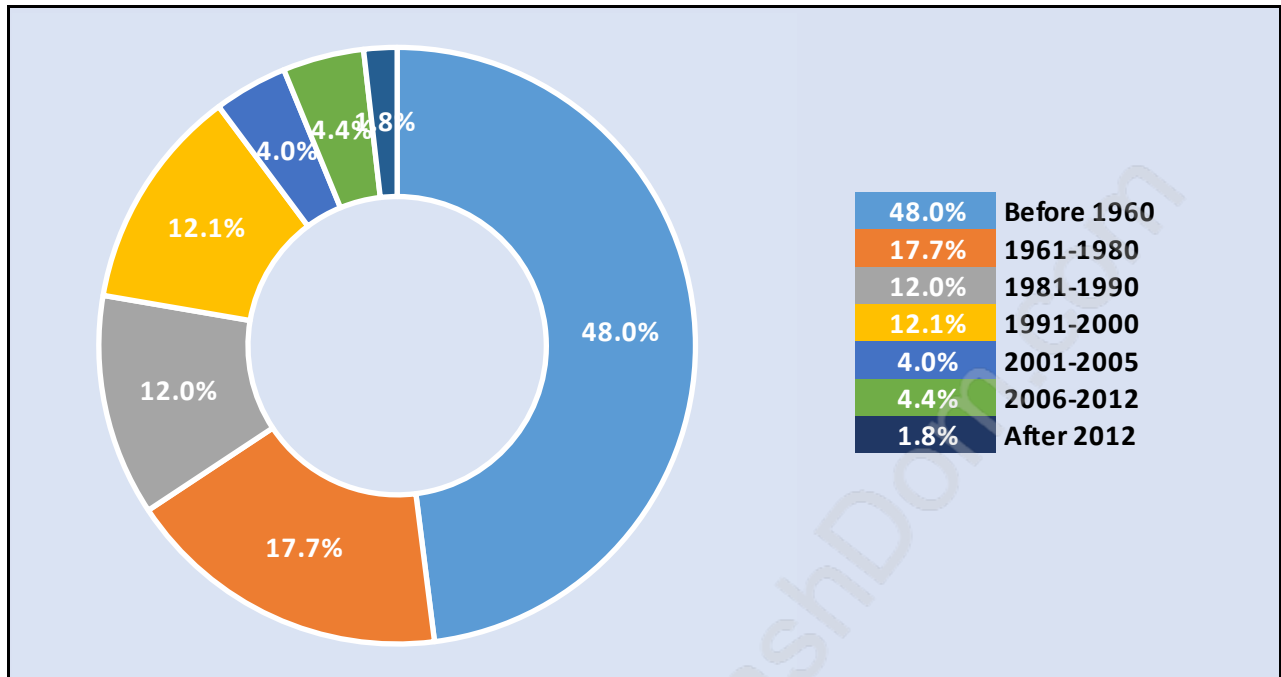

Point Grey

Population Trends in Point Grey

Population by Age in Point Grey

Population Age 15+ by Income Status in Point Grey

Total Population Age 15 - 11,653

Households by Income in Point Grey

Total Number of Households - 5,532 / Average Household Income - \$159,754

Households by Household Size in Point Grey

Total Number of Households - 5,532

Dwellings in Point Grey

Population Age 15+ in Point Grey

Labour Force by Occupation in Point Grey

Labour Force Participation in Point Grey

Travel To Work in (from) Point Grey

Occupied Dwellings by Structure Type in Point Grey

Dominant Bulding Type - Apartment, building low and high rise

Private Dwellings by Period of Construction in Point Grey

Dominant Period of Construction - Before 1960

Population by Religion in Point Grey

Population by Home Languages in Point Grey