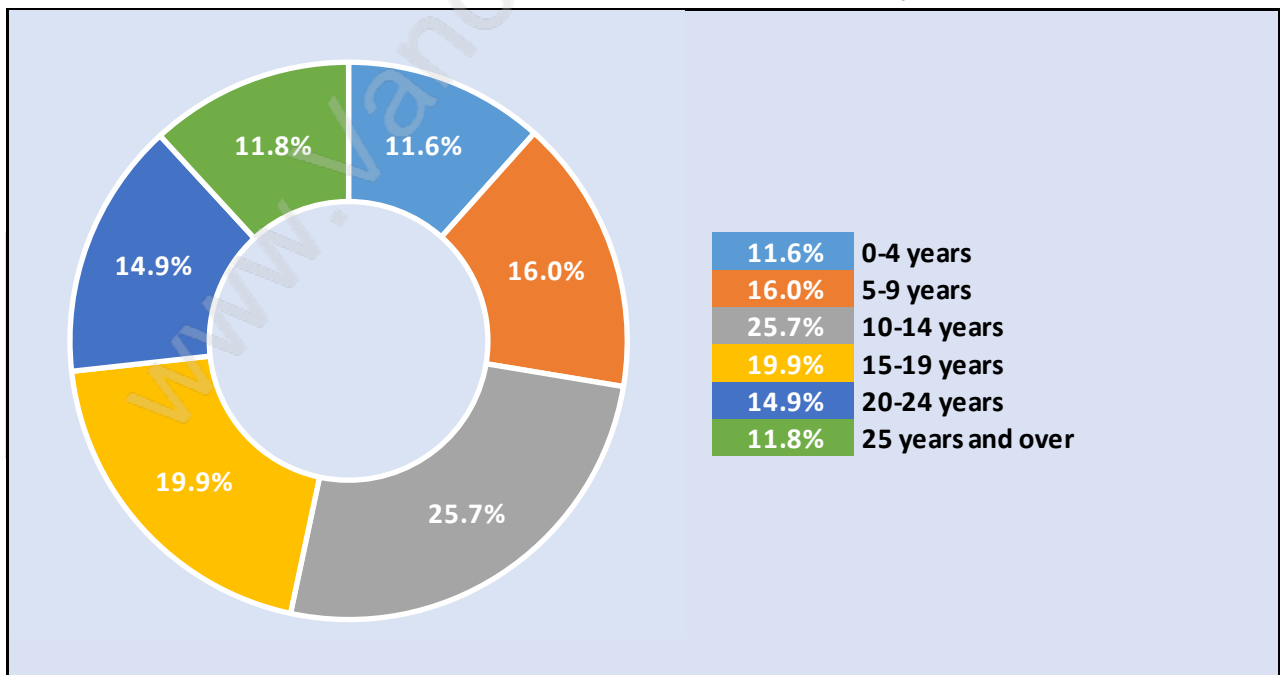

Point Grey

Population Trends in Point Grey

Population by Age in Point Grey

Population Age 15+ by Income Status in Point Grey

Total Population Age 15 - 11,653

Households by Income in Point Grey

Total Number of Households - 5,532 / Average Household Income - \$159,754

Families in Point Grey

Average Persons per Family - 3

Children at Home in Point Grey

Total Number of Children at Home - 3,950

Family Structure in Point Grey

Total Number of Families - 3,641 / Average Persons per Family - 3.

Households by Household Size in Point Grey

Total Number of Households - 5,532

Dwellings in Point Grey

Population Age 15+ in Point Grey

Labour Force by Occupation in Point Grey

Labour Force Participation in Point Grey

Dominant Period of Construction - Before 1960

Population by Religion in Point Grey

Population by Home Languages in Point Grey