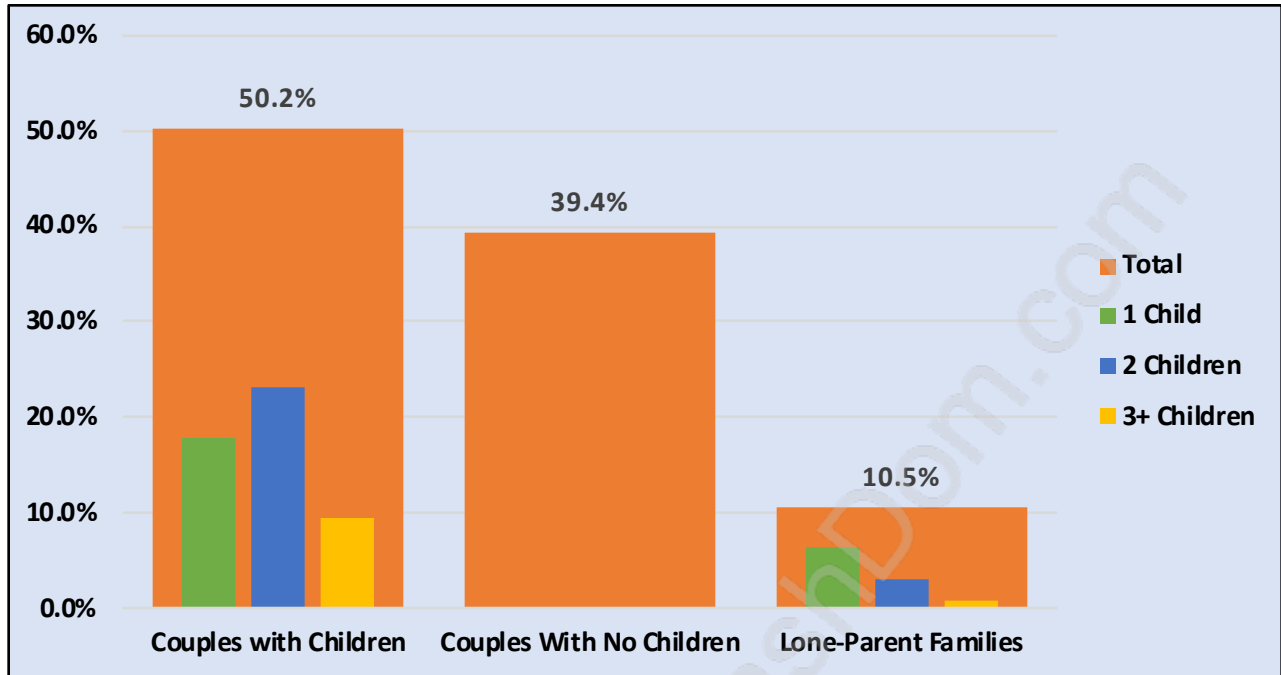

Point Grey

Population Trends in Point Grey

Population by Age in Point Grey

Population Age 15+ by Income Status in Point Grey

Total Population Age 15 - 11,653

Households by Income in Point Grey

Total Number of Households - 5,532 / Average Household Income - \$159,754

Families in Point Grey

Average Persons per Family - 3

Children at Home in Point Grey

Total Number of Children at Home - 3,950

Family Structure in Point Grey

Total Number of Families - 3,641 / Average Persons per Family - 3.

Households by Household Size in Point Grey

Total Number of Households - 5,532

Dwellings in Point Grey

Population Age 15+ in Point Grey

Labour Force by Occupation in Point Grey

Labour Force Participation in Point Grey