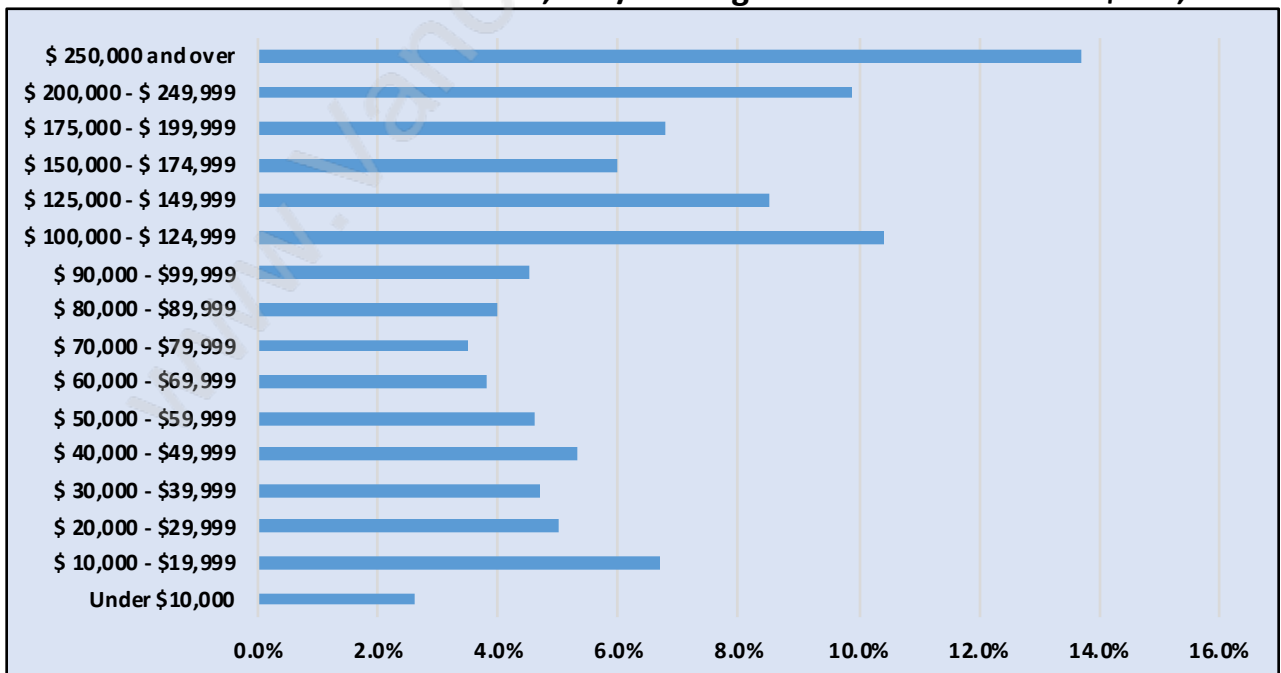

Point Grey

Population Trends in Point Grey

Population by Age in Point Grey

Population Age 15+ by Income Status in Point Grey

Total Population Age 15 - 11,653

Households by Income in Point Grey

Total Number of Households - 5,532 / Average Household Income - \$159,754

Families in Point Grey

Average Persons per Family - 3

Children at Home in Point Grey

Total Number of Children at Home - 3,950

Family Structure in Point Grey

Total Number of Families - 3,641 / Average Persons per Family - 3.

Households by Household Size in Point Grey

Total Number of Households - 5,532

Dwellings in Point Grey

Population Age 15+ in Point Grey

Labour Force by Occupation in Point Grey

Labour Force Participation in Point Grey