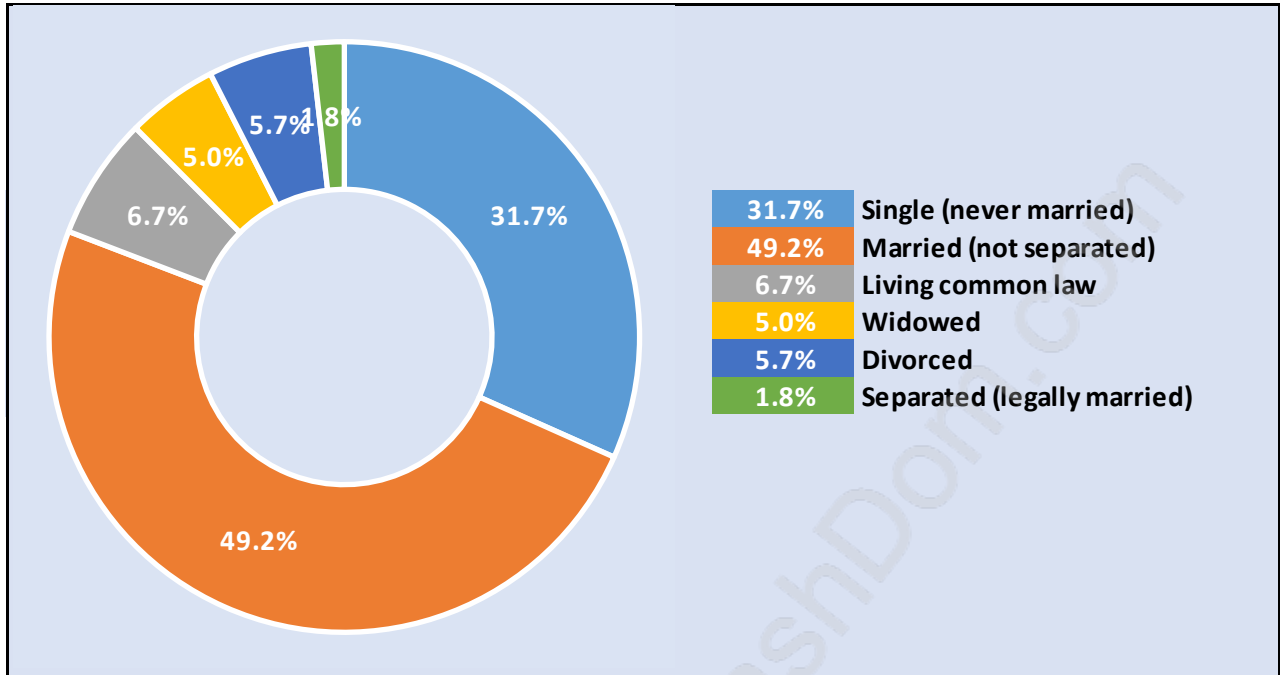

Point Grey

Population Trends in Point Grey

Population by Age in Point Grey

Population Age 15+ by Income Status in Point Grey

Total Population Age 15 - 11,653

Households by Income in Point Grey

Total Number of Households - 5,532 / Average Household Income - \$159,754

Families in Point Grey

Average Persons per Family - 3

Children at Home in Point Grey

Total Number of Children at Home - 3,950

Family Structure in Point Grey

Total Number of Families - 3,641 / Average Persons per Family - 3.

Households by Household Size in Point Grey

Total Number of Households - 5,532

Dwellings in Point Grey

Population Age 15+ in Point Grey

Labour Force by Occupation in Point Grey

Labour Force Participation in Point Grey

Dominant Period of Construction - Before 1960

Population by Religion in Point Grey

Population by Home Languages in Point Grey