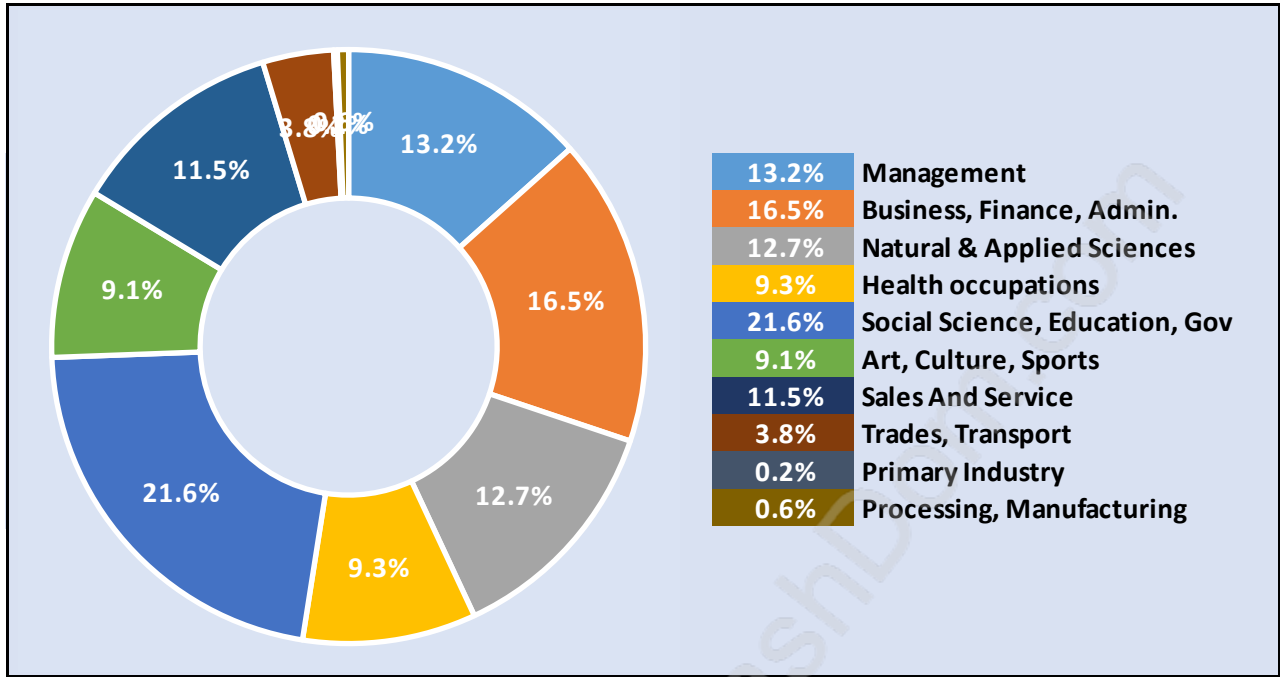

Point Grey

Population Trends in Point Grey

Population by Age in Point Grey

Population Age 15+ by Income Status in Point Grey

Total Population Age 15 - 11,653

Households by Income in Point Grey

Total Number of Households - 5,532 / Average Household Income - \$159,754

Families in Point Grey

Average Persons per Family - 3

Children at Home in Point Grey

Total Number of Children at Home - 3,950

Family Structure in Point Grey

Total Number of Families - 3,641 / Average Persons per Family - 3.

Households by Household Size in Point Grey

Total Number of Households - 5,532

Dwellings in Point Grey

Population Age 15+ in Point Grey

Labour Force by Occupation in Point Grey

Labour Force Participation in Point Grey