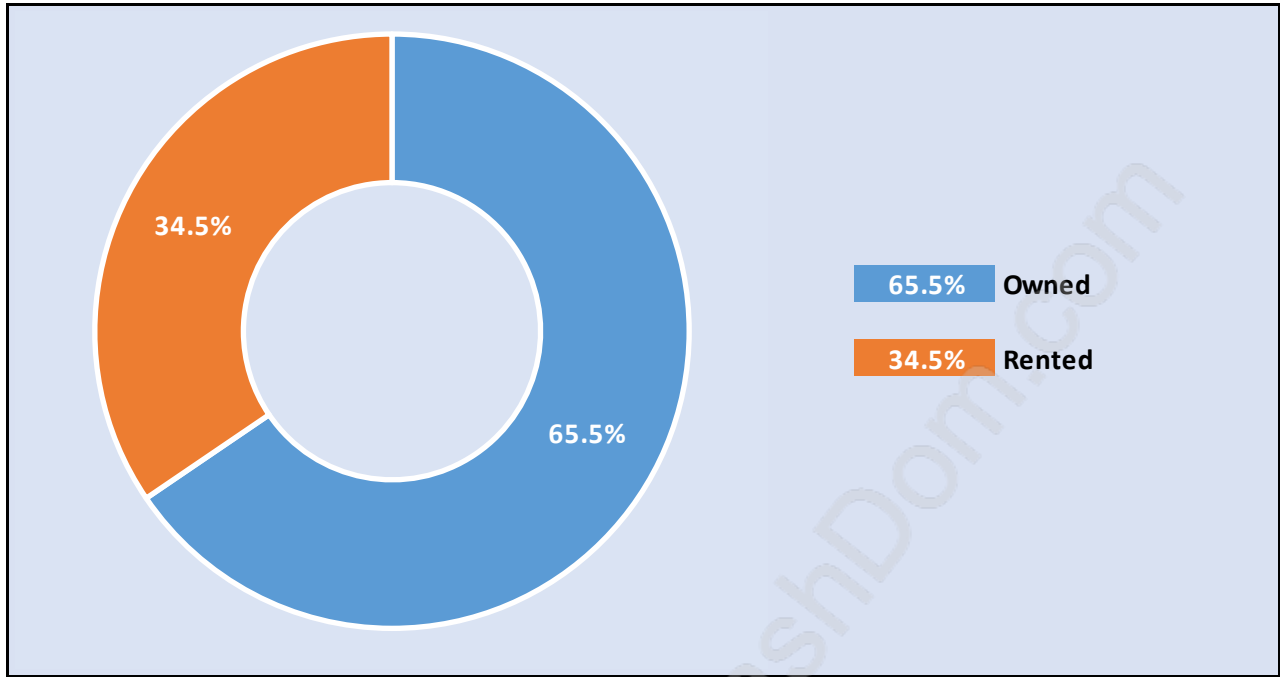

Point Grey

Population Trends in Point Grey

Population by Age in Point Grey

Population Age 15+ by Income Status in Point Grey

Total Population Age 15 - 11,653

Households by Income in Point Grey

Total Number of Households - 5,532 / Average Household Income - \$159,754

Families in Point Grey

Average Persons per Family - 3

Children at Home in Point Grey

Total Number of Children at Home - 3,950

Family Structure in Point Grey

Total Number of Families - 3,641 / Average Persons per Family - 3.

Households by Household Size in Point Grey

Total Number of Households - 5,532

Dwellings in Point Grey

Population Age 15+ in Point Grey

Labour Force by Occupation in Point Grey

Labour Force Participation in Point Grey