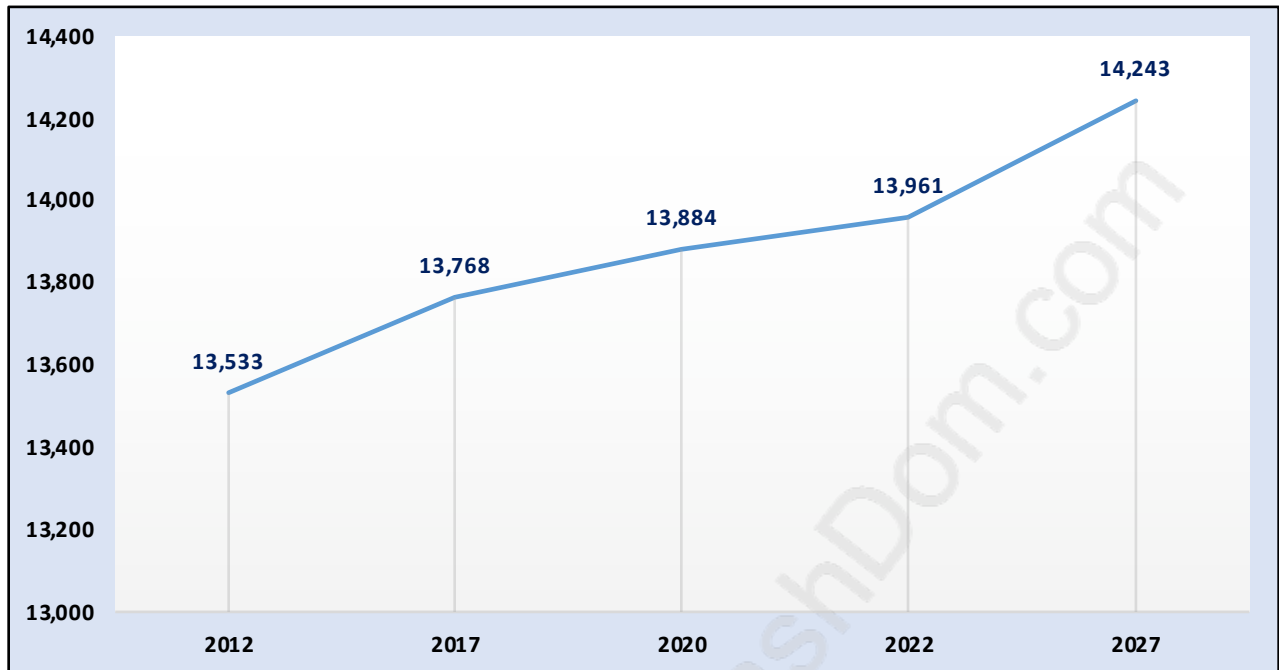

Point Grey

Population Trends in Point Grey

Population by Age in Point Grey

Population Age 15+ by Income Status in Point Grey

Total Population Age 15 - 11,653

Households by Income in Point Grey

Total Number of Households - 5,532 / Average Household Income - \$159,754

Families in Point Grey

Average Persons per Family - 3

Children at Home in Point Grey

Total Number of Children at Home - 3,950

Family Structure in Point Grey

Total Number of Families - 3,641 / Average Persons per Family - 3.