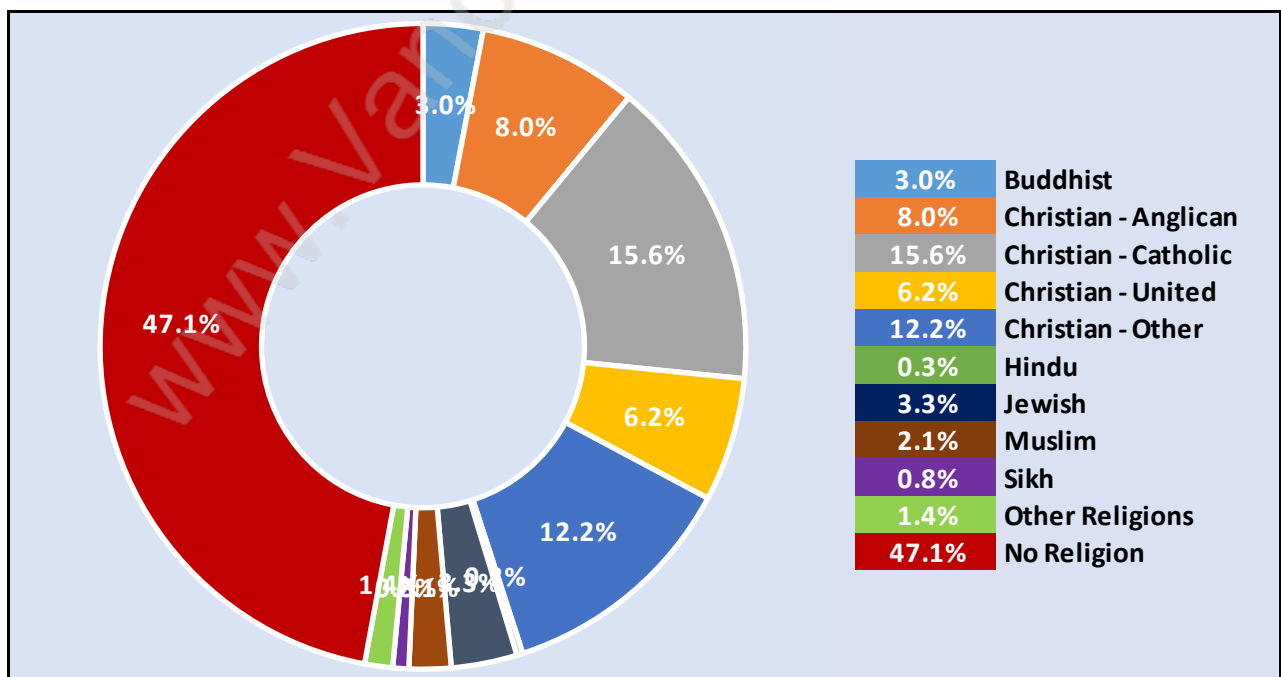

Households by Household Size in Point Grey

Total Number of Households - 5,532

Dwellings in Point Grey

Population Age 15+ in Point Grey

Labour Force by Occupation in Point Grey

Labour Force Participation in Point Grey

Travel To Work in (from) Point Grey

Occupied Dwellings by Structure Type in Point Grey

Dominant Bulding Type - Apartment, building low and high rise

Private Dwellings by Period of Construction in Point Grey

Dominant Period of Construction - Before 1960

Population by Religion in Point Grey

Population by Home Languages in Point Grey