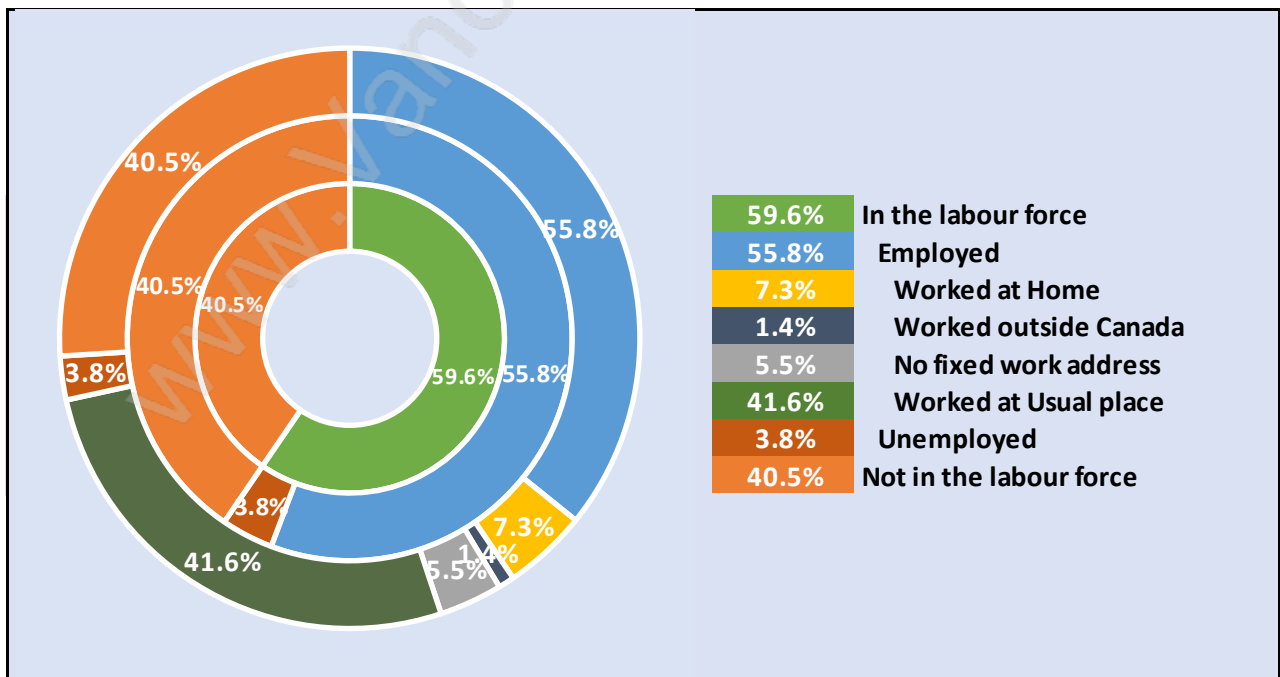

Point Grey

Population Trends in Point Grey

Population by Age in Point Grey

Population Age 15+ by Income Status in Point Grey

Total Population Age 15 - 11,653

Households by Income in Point Grey

Total Number of Households - 5,532 / Average Household Income - \$159,754

Families in Point Grey

Average Persons per Family - 3

Children at Home in Point Grey

Total Number of Children at Home - 3,950

Family Structure in Point Grey

Total Number of Families - 3,641 / Average Persons per Family - 3.

Households by Household Size in Point Grey

Total Number of Households - 5,532

Dwellings in Point Grey

Population Age 15+ in Point Grey

Labour Force by Occupation in Point Grey

Labour Force Participation in Point Grey