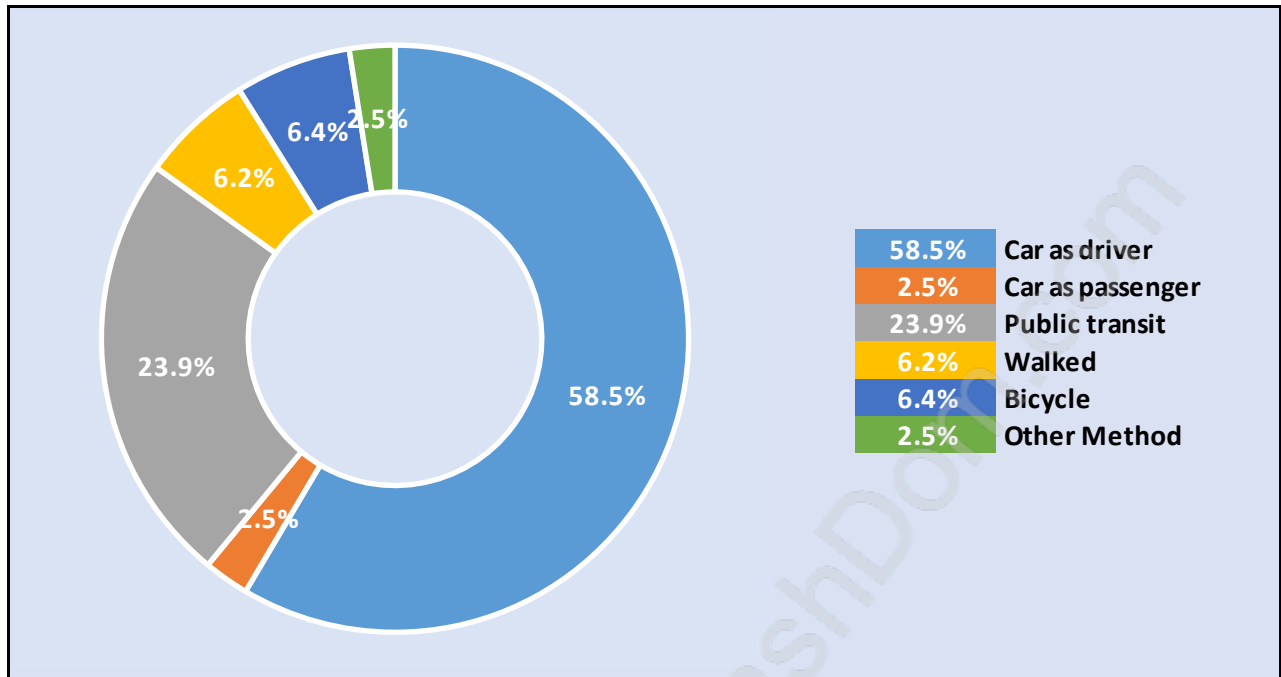

Travel To Work in (from) Point Grey