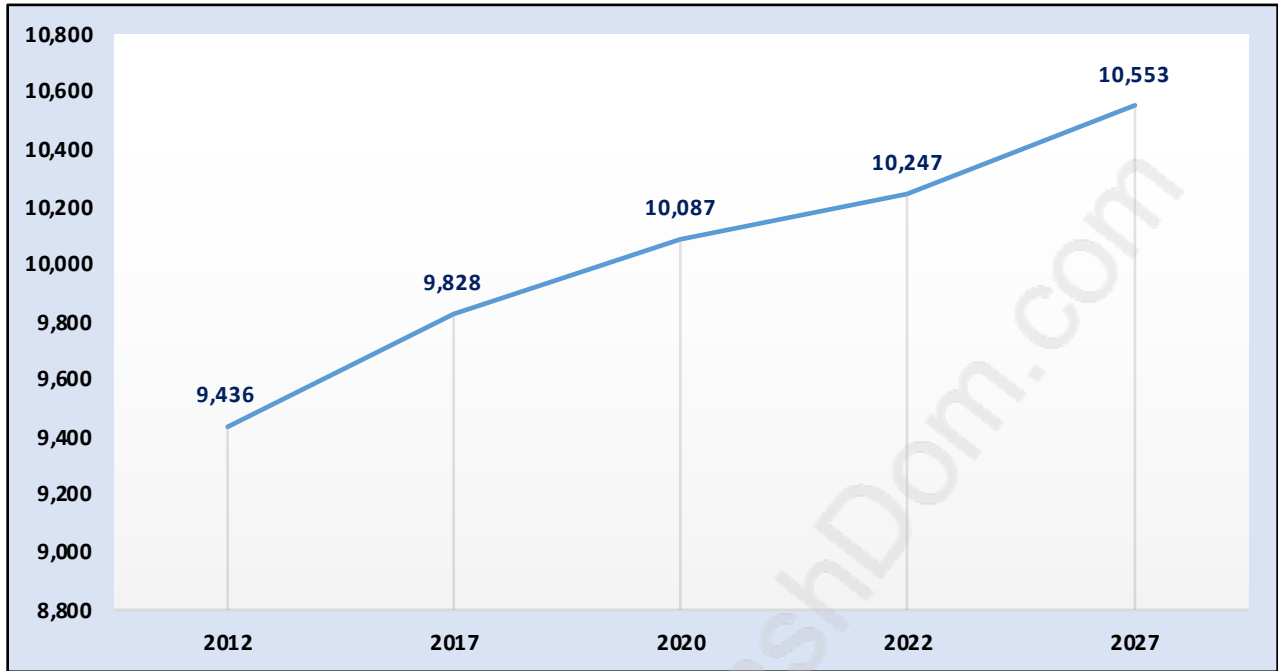

# Poplar

June 2018

## Population Trends in Poplar

## Population by Age in Poplar

## Population Age 15+ by Income Status in Poplar

Total Population Age 15 - 7,256