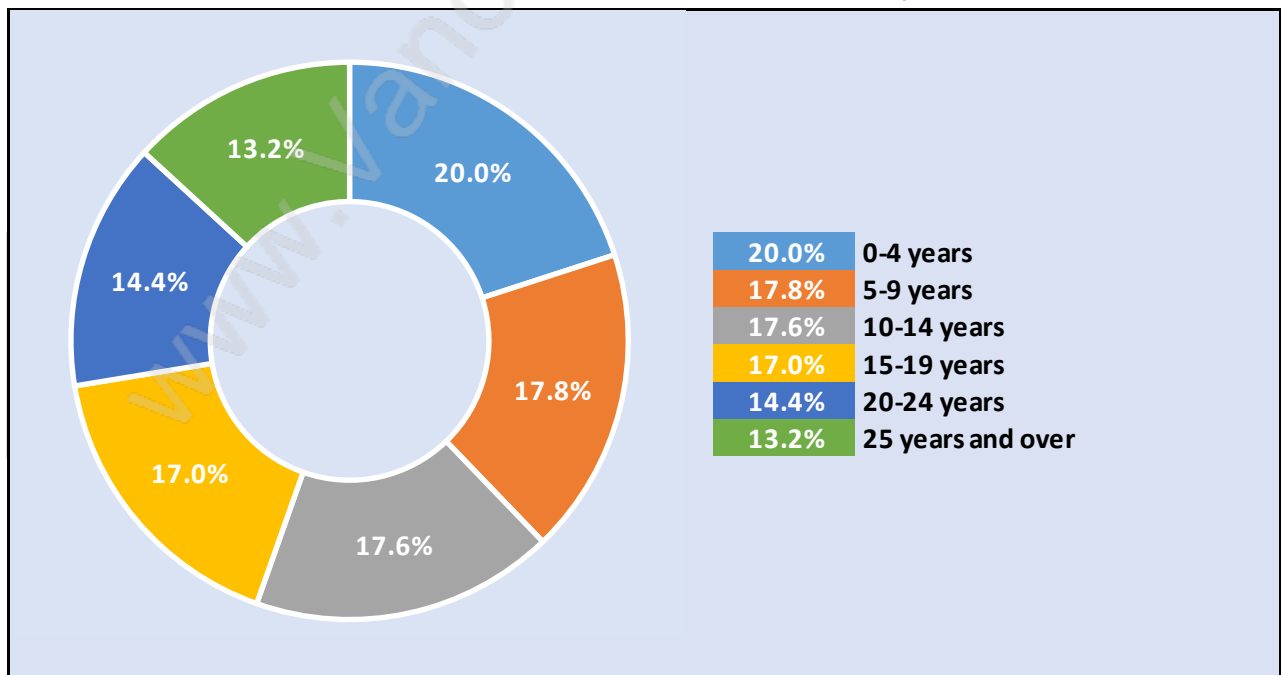

Children at Home in Poplar

Total Number of Children at Home - 2,783