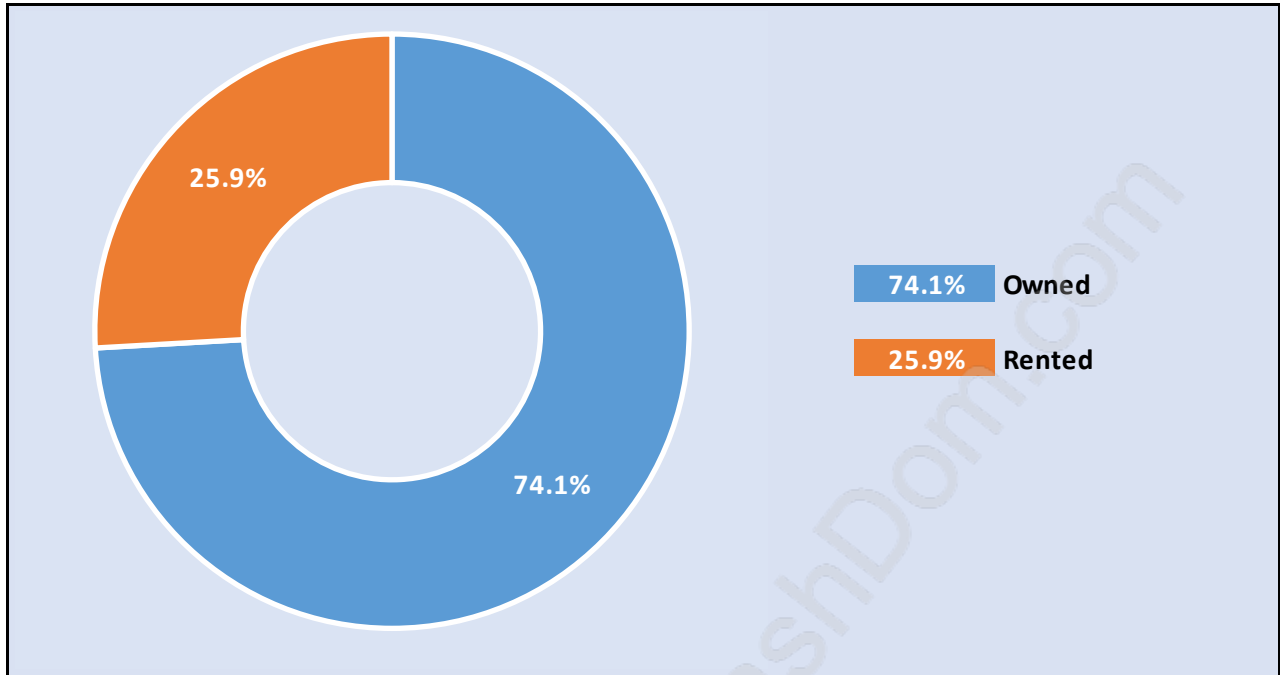

Dwellings in Poplar