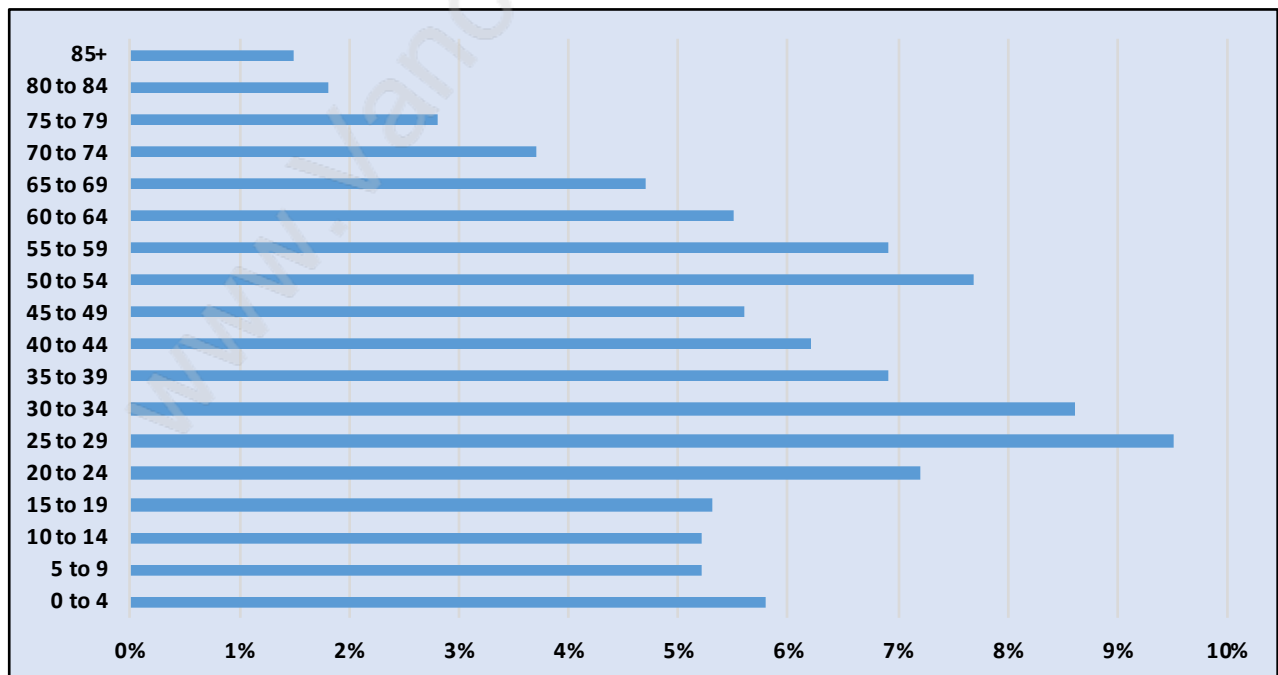

## Population Trends in Poplar

## Population by Age in Poplar

## Population Age 15+ by Income Status in Poplar

Total Population Age 15 - 7,256