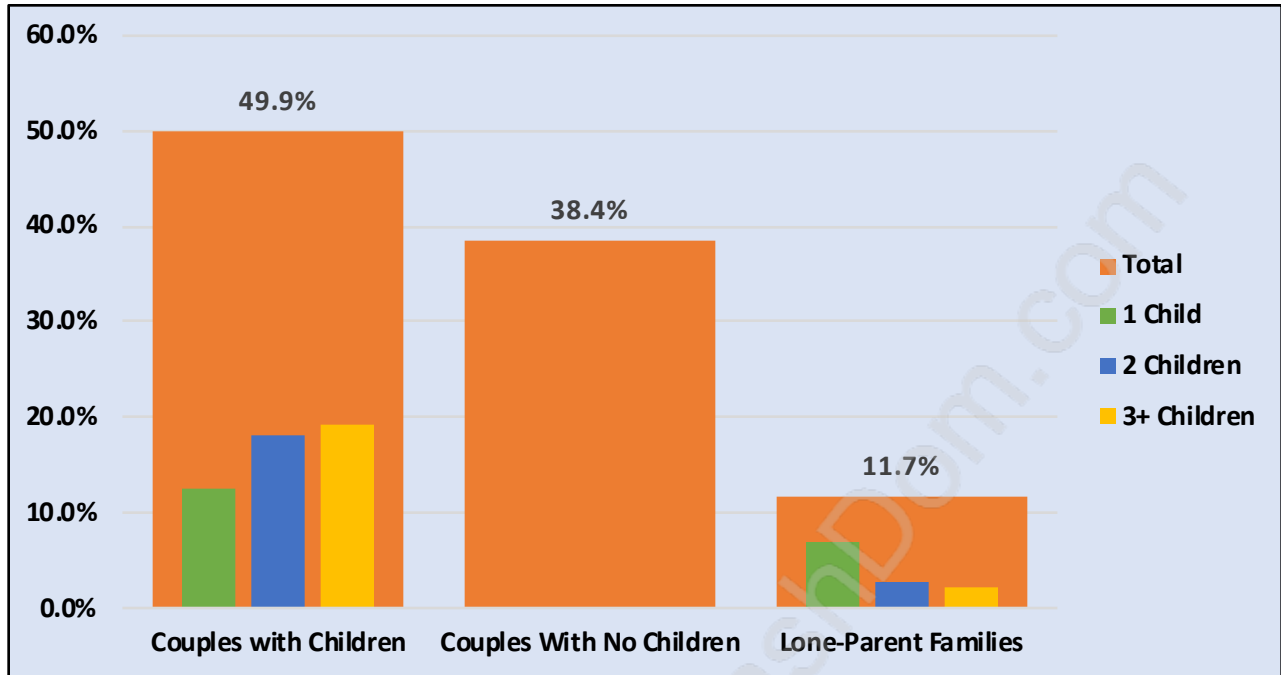

Family Structure in Poplar

Total Number of Families - 2,152 / Average Persons per Family - 3.4