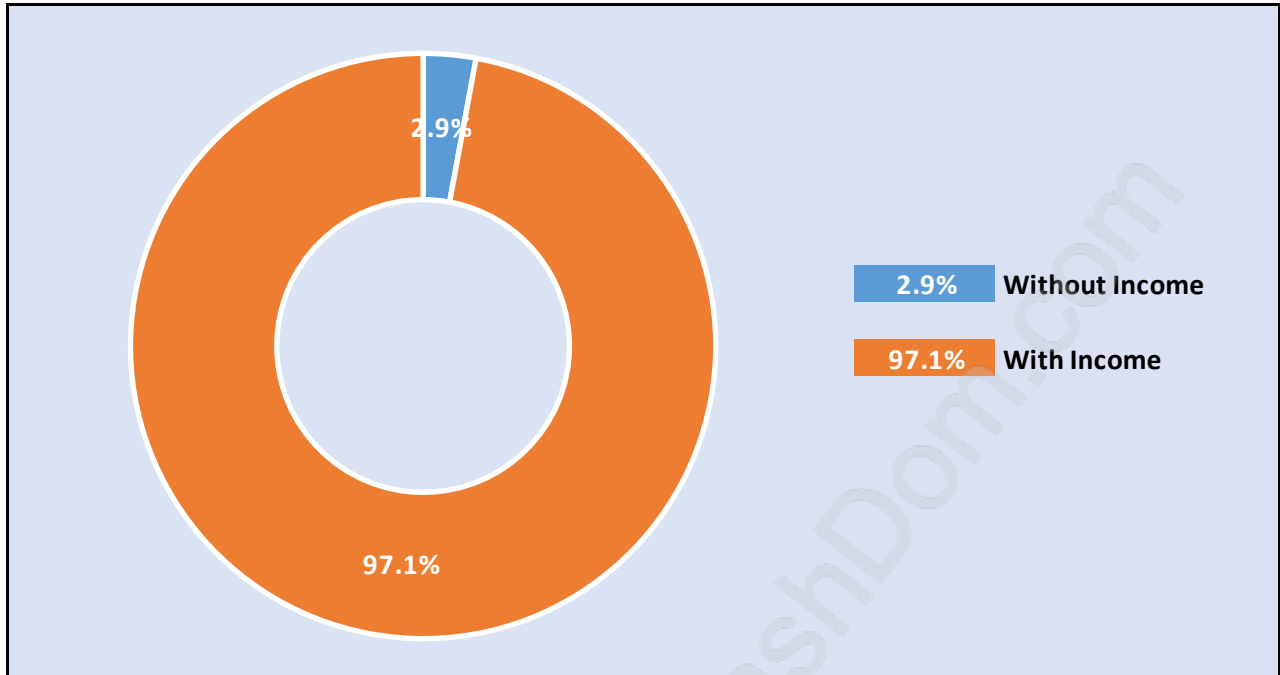

## Population Trends in Poplar

## Population by Age in Poplar

## Population Age 15+ by Income Status in Poplar

Total Population Age 15 - 7,256