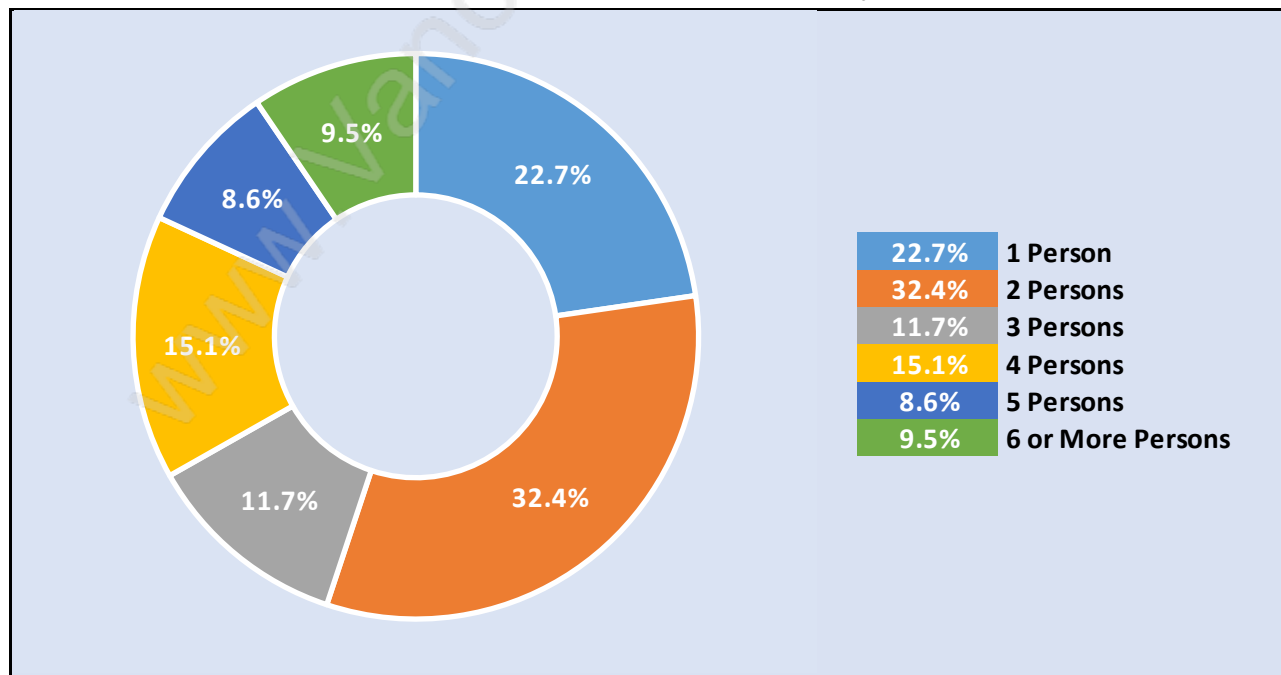

Households by Household Size in Poplar

Total Number of Households - 2,950