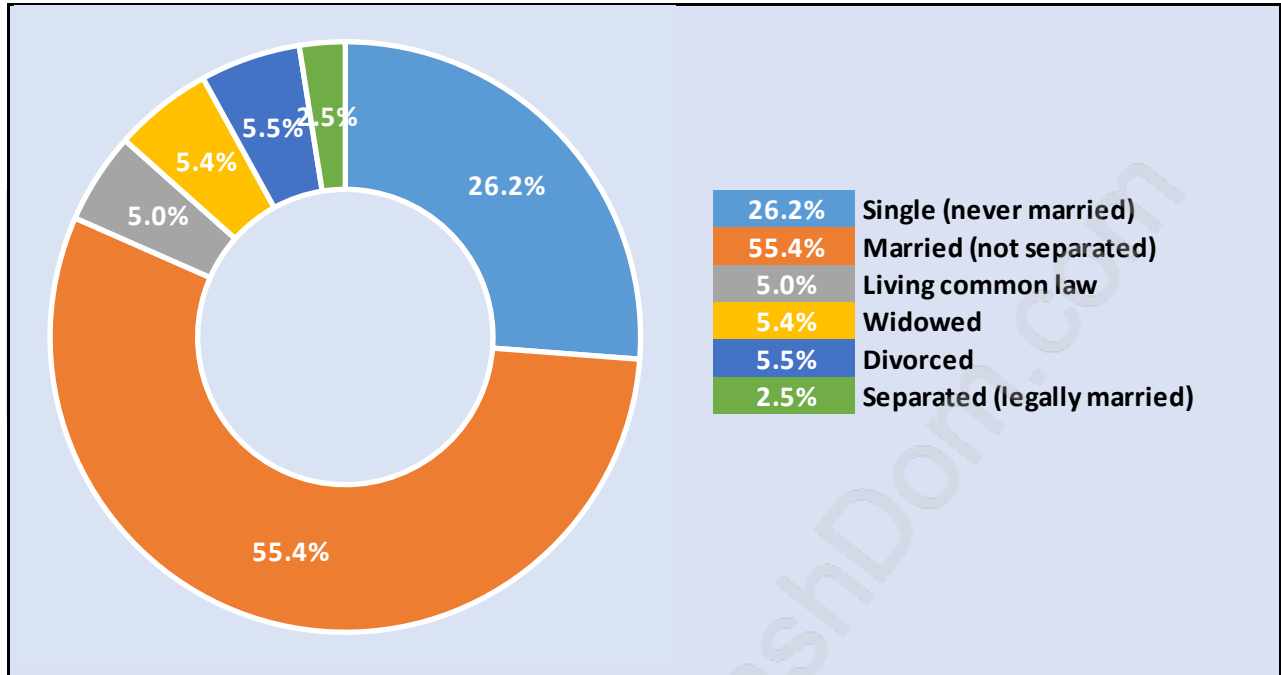

Families in Poplar

Average Persons per Family - 3.4