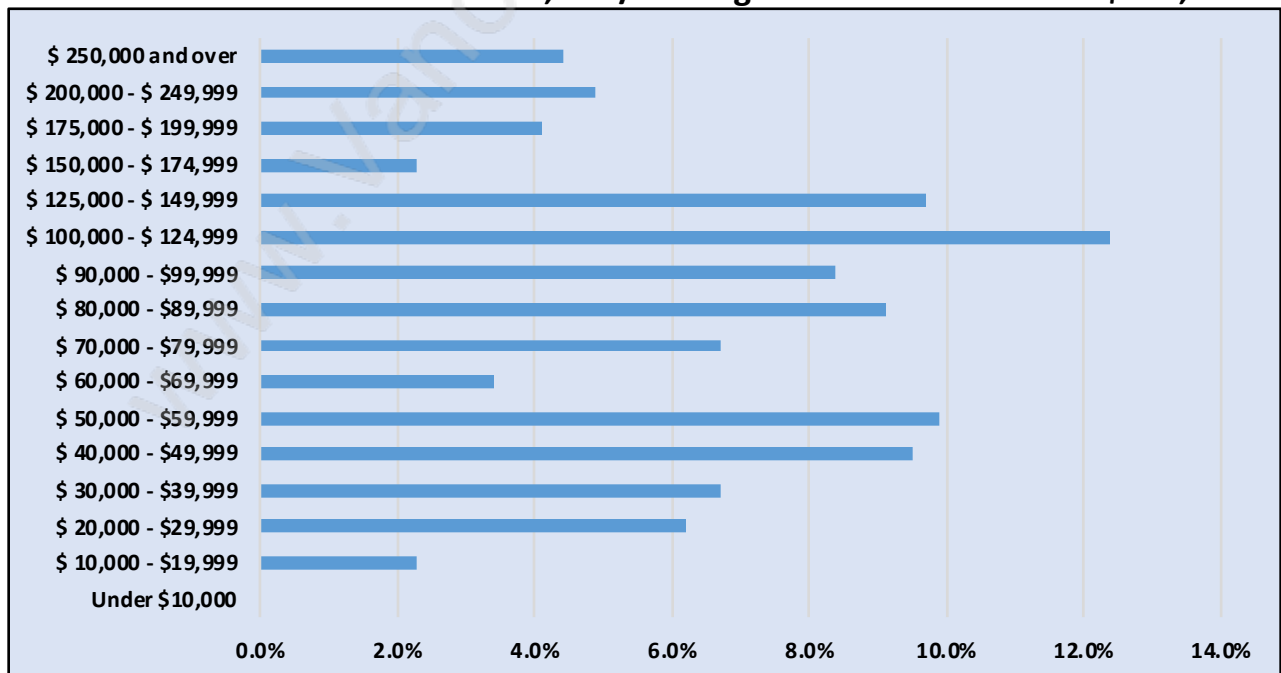

Households by Income in Poplar

Total Number of Households - 2,950 / Average Household Income - $104,737