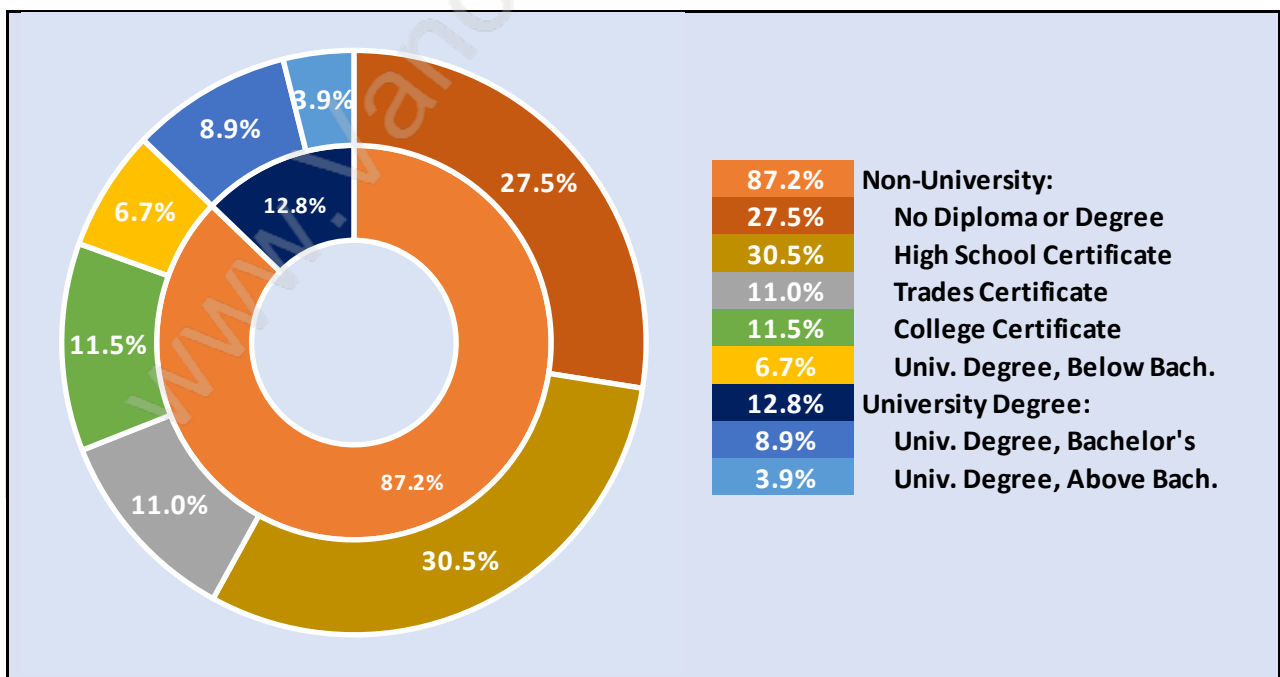

Population Age 15+ in Poplar