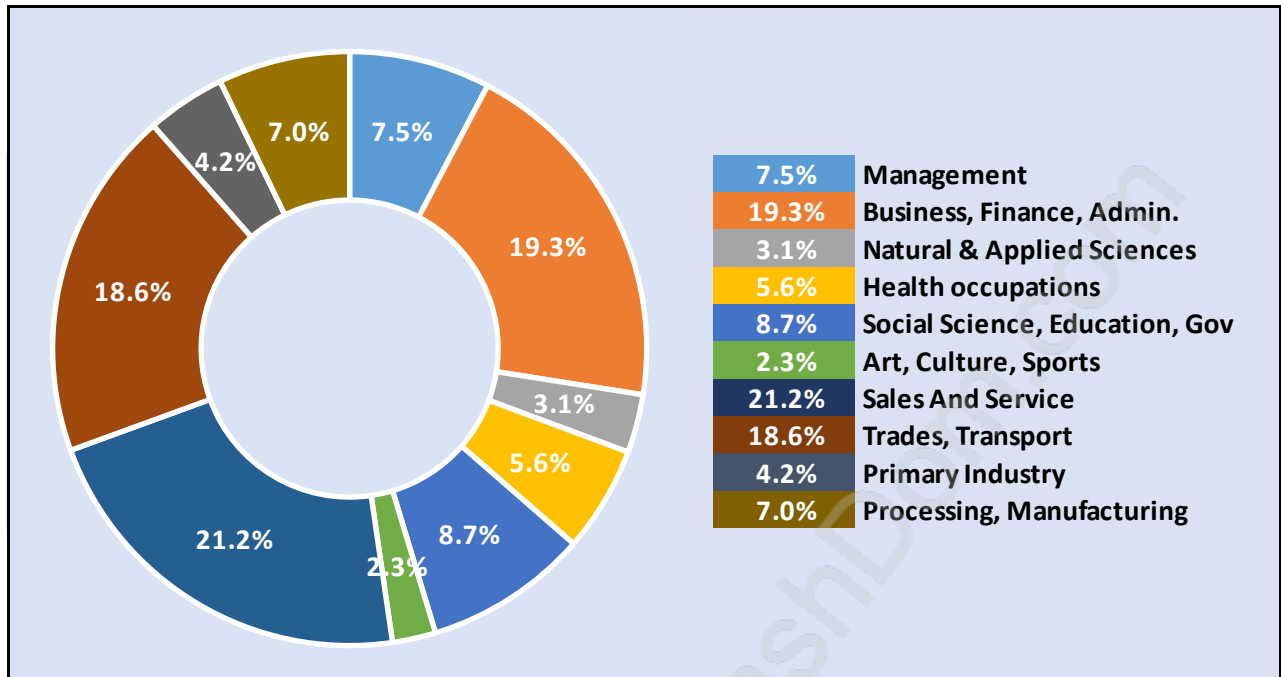

Labour Force by Occupation in Poplar