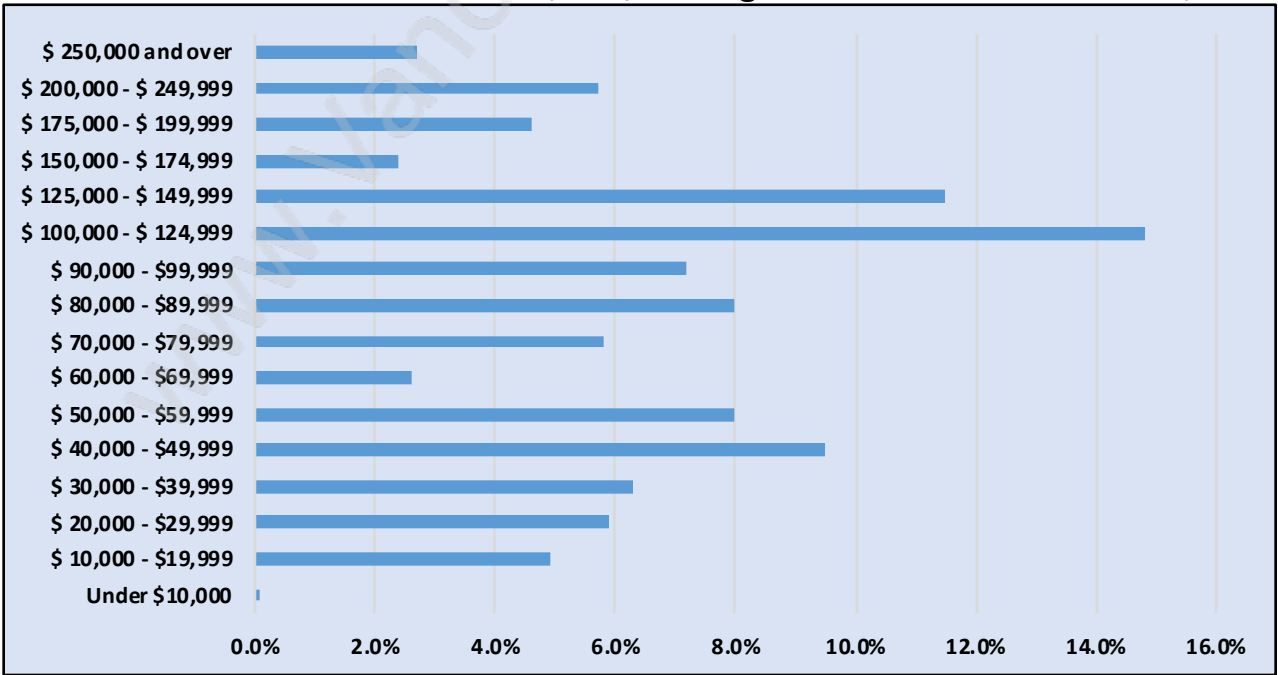

Port Coquitlam

Population Trends in Port Coquitlam

Population by Age in Port Coquitlam

Population Age 15+ by Income Status in Port Coquitlam

Total Population Age 15 - 50,161

Households by Income in Port Coquitlam

Total Number of Households - 21,782 / Average Household Income - \$109,257

Families in Port Coquitlam

Average Persons per Family - 3

Children at Home in Port Coquitlam

Total Number of Children at Home - 18,550