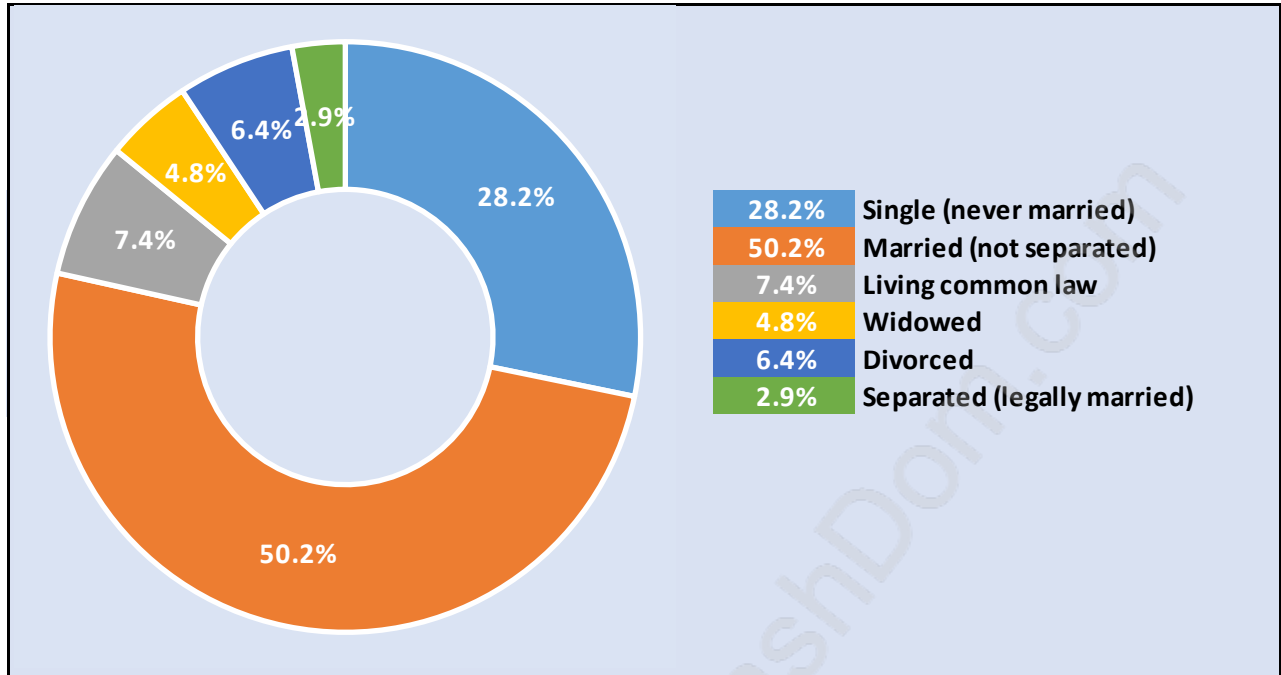

Port Coquitlam

Population Trends in Port Coquitlam

Population by Age in Port Coquitlam

Population Age 15+ by Income Status in Port Coquitlam

Total Population Age 15 - 50,161

Households by Income in Port Coquitlam

Total Number of Households - 21,782 / Average Household Income - \$109,257

Families in Port Coquitlam

Average Persons per Family - 3

Children at Home in Port Coquitlam

Total Number of Children at Home - 18,550