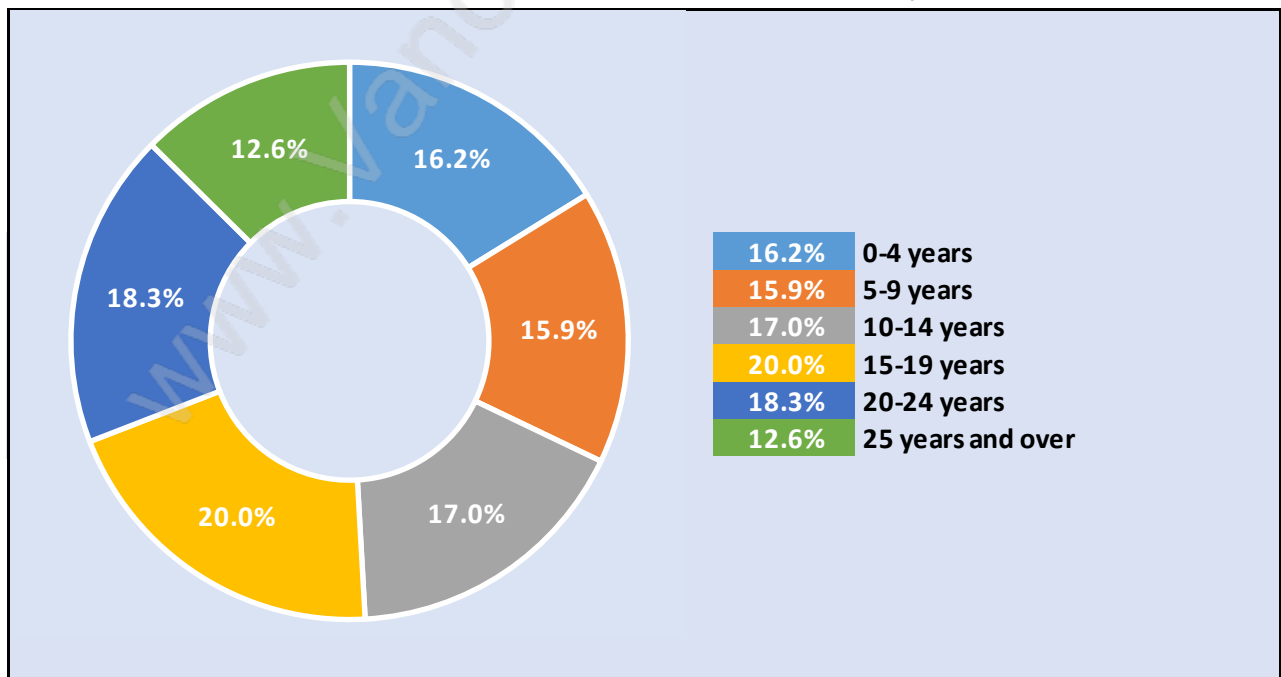

Port Coquitlam

Population Trends in Port Coquitlam

Population by Age in Port Coquitlam

Population Age 15+ by Income Status in Port Coquitlam

Total Population Age 15 - 50,161

Households by Income in Port Coquitlam

Total Number of Households - 21,782 / Average Household Income - \$109,257

Families in Port Coquitlam

Average Persons per Family - 3

Children at Home in Port Coquitlam

Total Number of Children at Home - 18,550