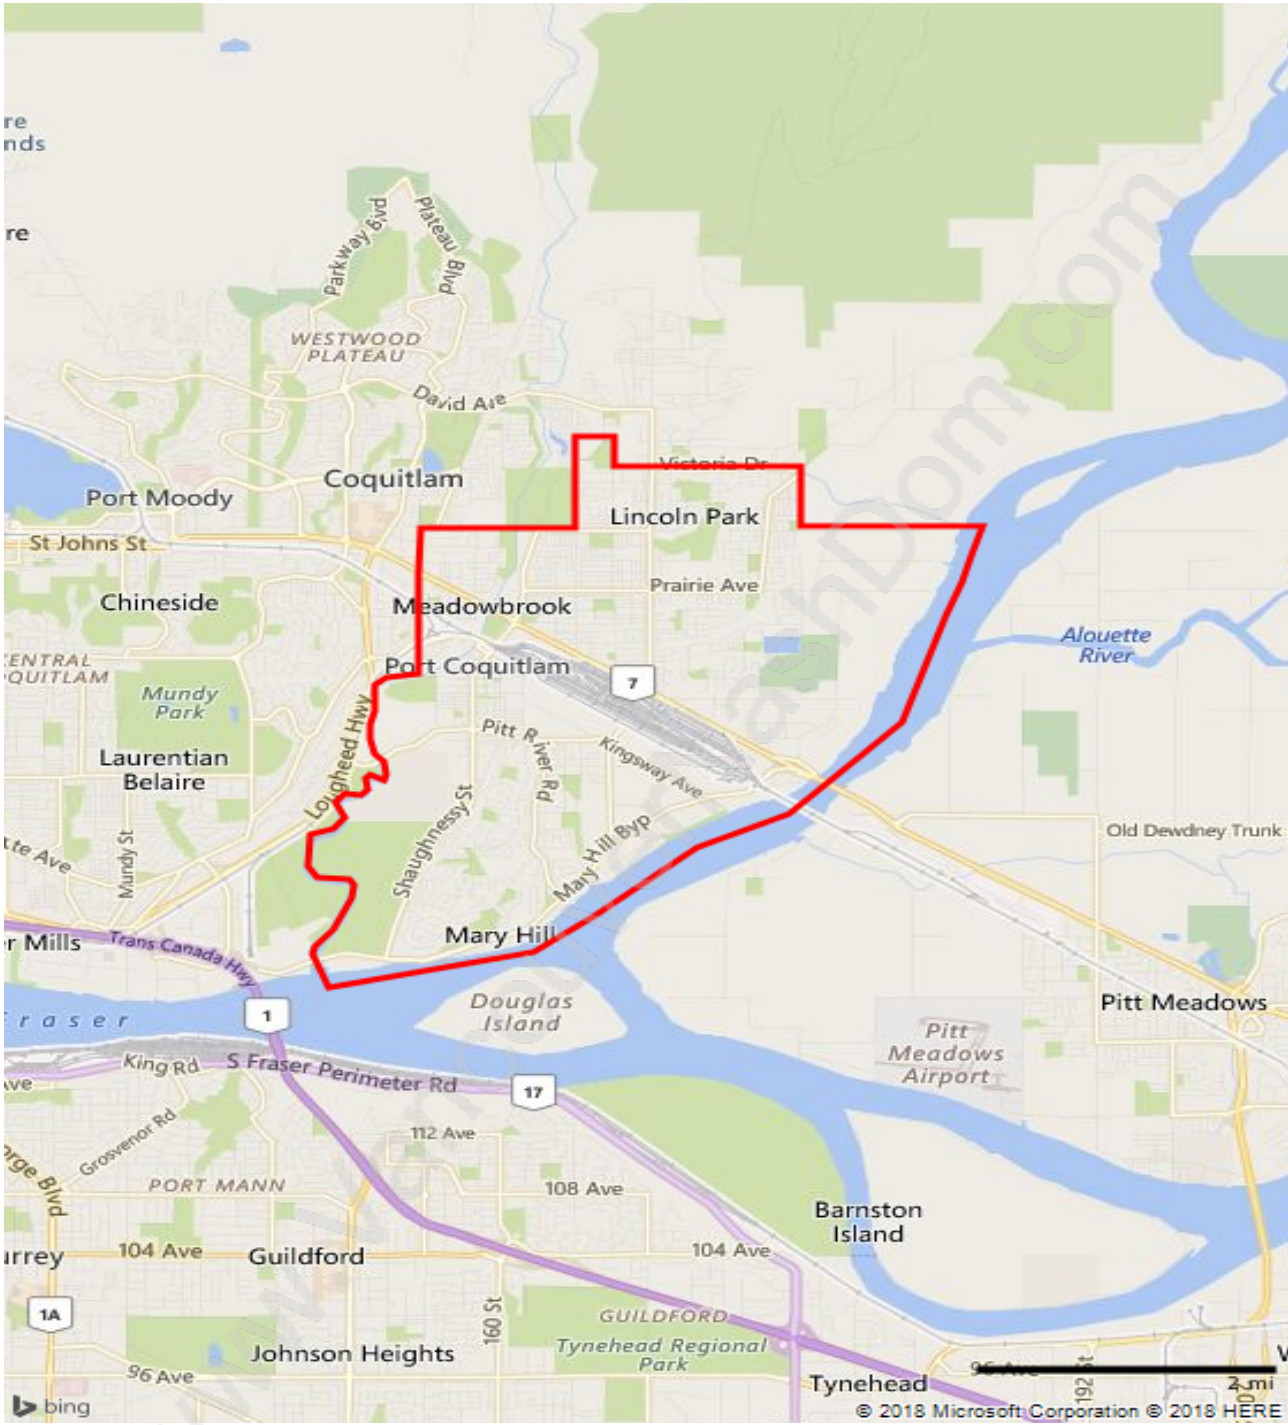

Port Coquitlam

Population Trends in Port Coquitlam

Population by Age in Port Coquitlam

Population Age 15+ by Income Status in Port Coquitlam

Total Population Age 15 - 50,161

Households by Income in Port Coquitlam