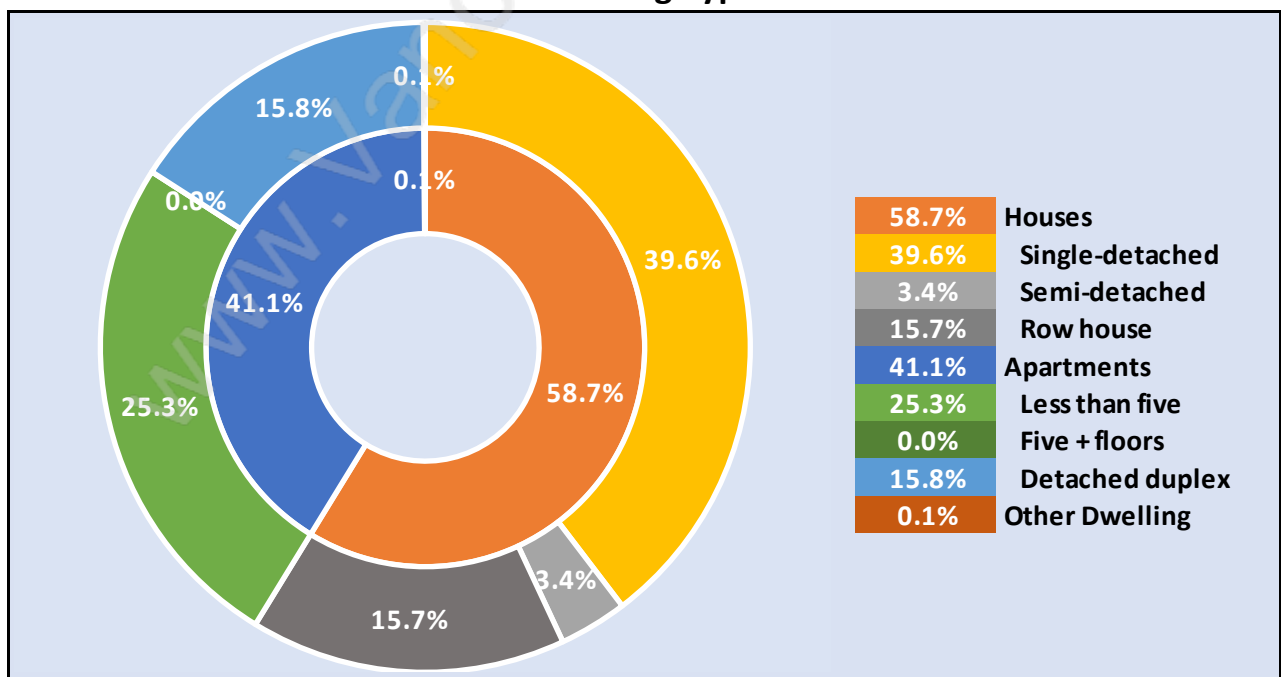

Population Age 15+ in Port Coquitlam

Labour Force by Occupation in Port Coquitlam

Labour Force Participation in Port Coquitlam

Travel To Work in (from) Port Coquitlam

Occupied Dwellings by Structure Type in Port Coquitlam

Dominant Bulding Type - Houses

Private Dwellings by Period of Construction in Port Coquitlam

Dominant Period of Construction - 1961-1980

Population by Religion in Port Coquitlam

Population by Home Languages in Port Coquitlam