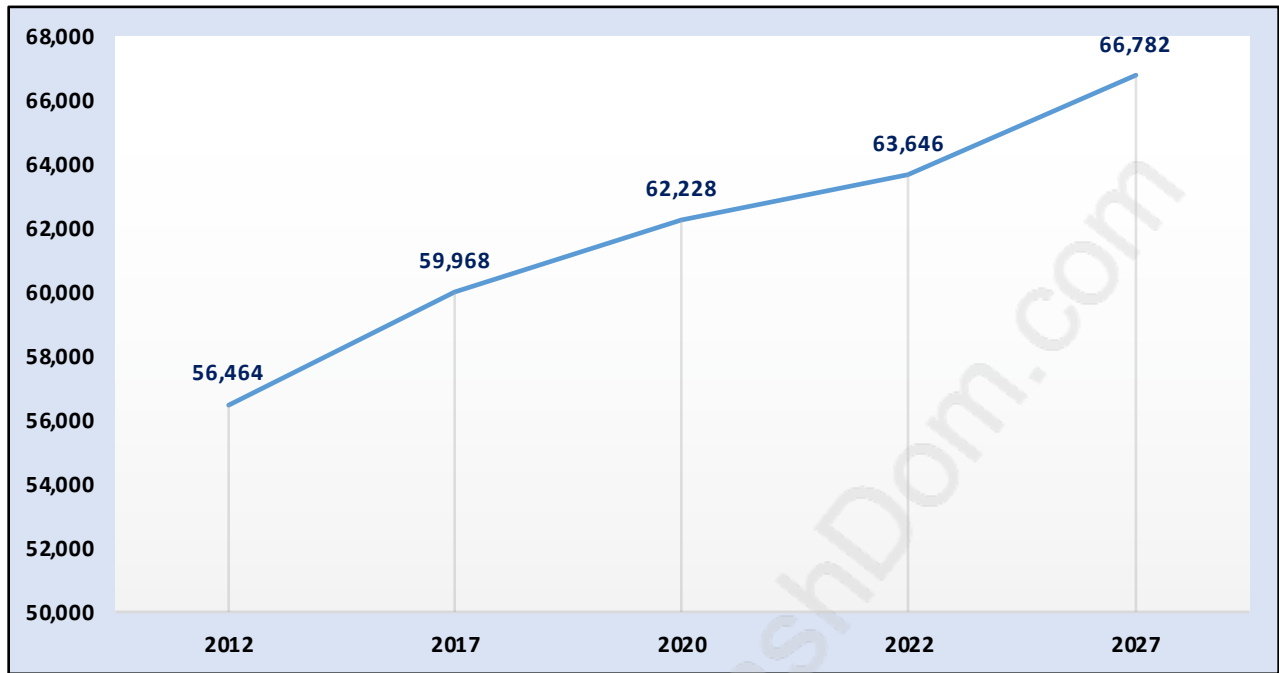

Port Coquitlam

Population Trends in Port Coquitlam

Population by Age in Port Coquitlam

Population Age 15+ by Income Status in Port Coquitlam

Total Population Age 15 - 50,161

Households by Income in Port Coquitlam