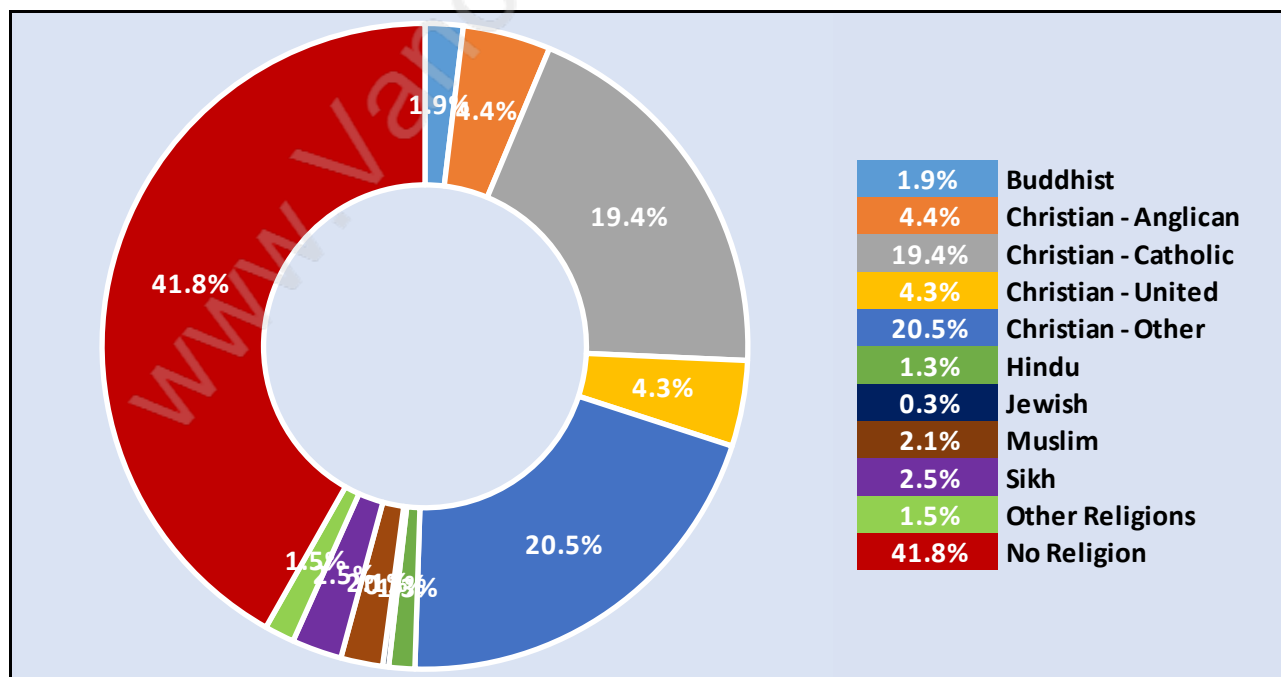

Dominant Bulding Type - Houses

Private Dwellings by Period of Construction in Port Coquitlam

Dominant Period of Construction - 1961-1980

Population by Religion in Port Coquitlam

Population by Home Languages in Port Coquitlam