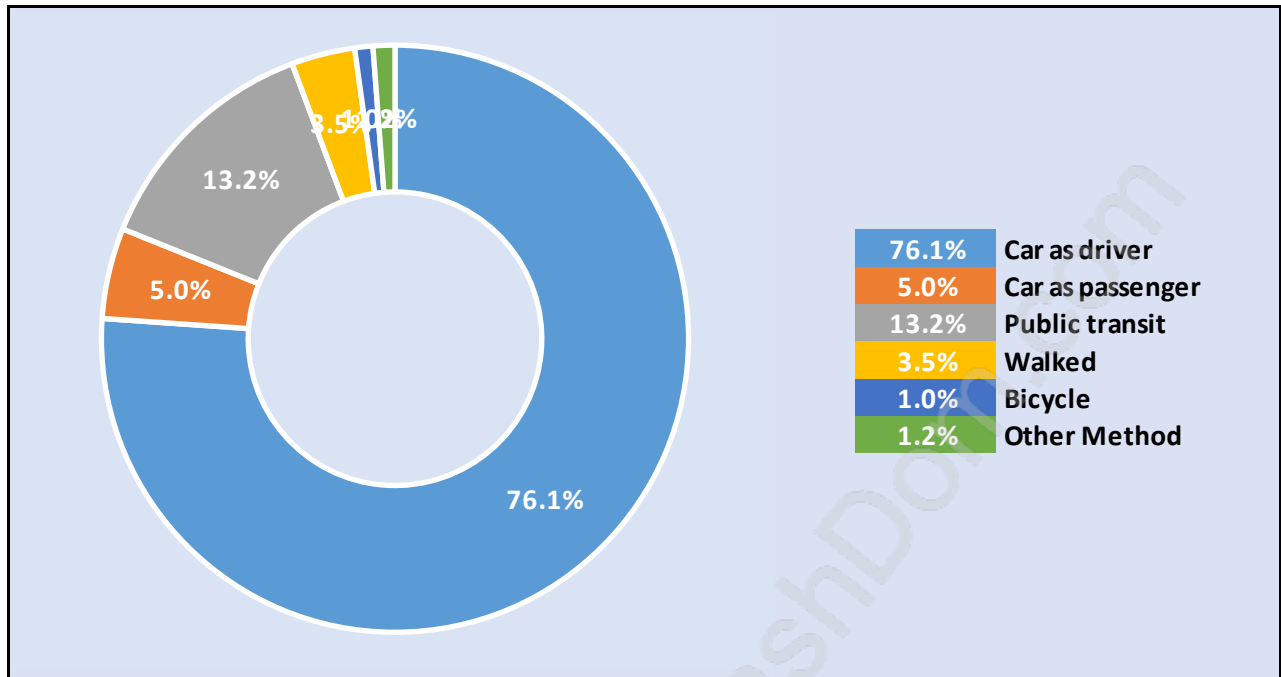

Population Age 15+ in Port Coquitlam

Labour Force by Occupation in Port Coquitlam

Labour Force Participation in Port Coquitlam

Travel To Work in (from) Port Coquitlam

Occupied Dwellings by Structure Type in Port Coquitlam

Dominant Bulding Type - Houses

Private Dwellings by Period of Construction in Port Coquitlam

Dominant Period of Construction - 1961-1980

Population by Religion in Port Coquitlam

Population by Home Languages in Port Coquitlam