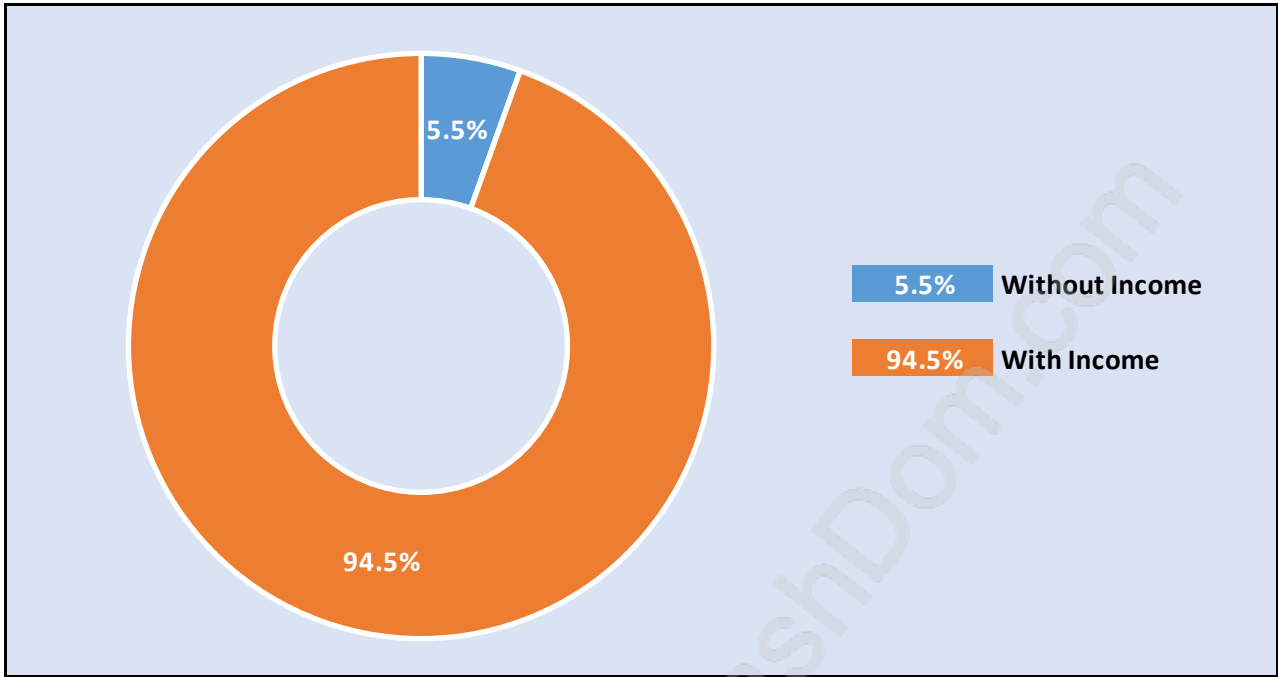

Port Coquitlam

Population Trends in Port Coquitlam

Population by Age in Port Coquitlam

Population Age 15+ by Income Status in Port Coquitlam

Total Population Age 15 - 50,161

Households by Income in Port Coquitlam

Total Number of Households - 21,782 / Average Household Income - \$109,257

Families in Port Coquitlam

Average Persons per Family - 3

Children at Home in Port Coquitlam

Total Number of Children at Home - 18,550