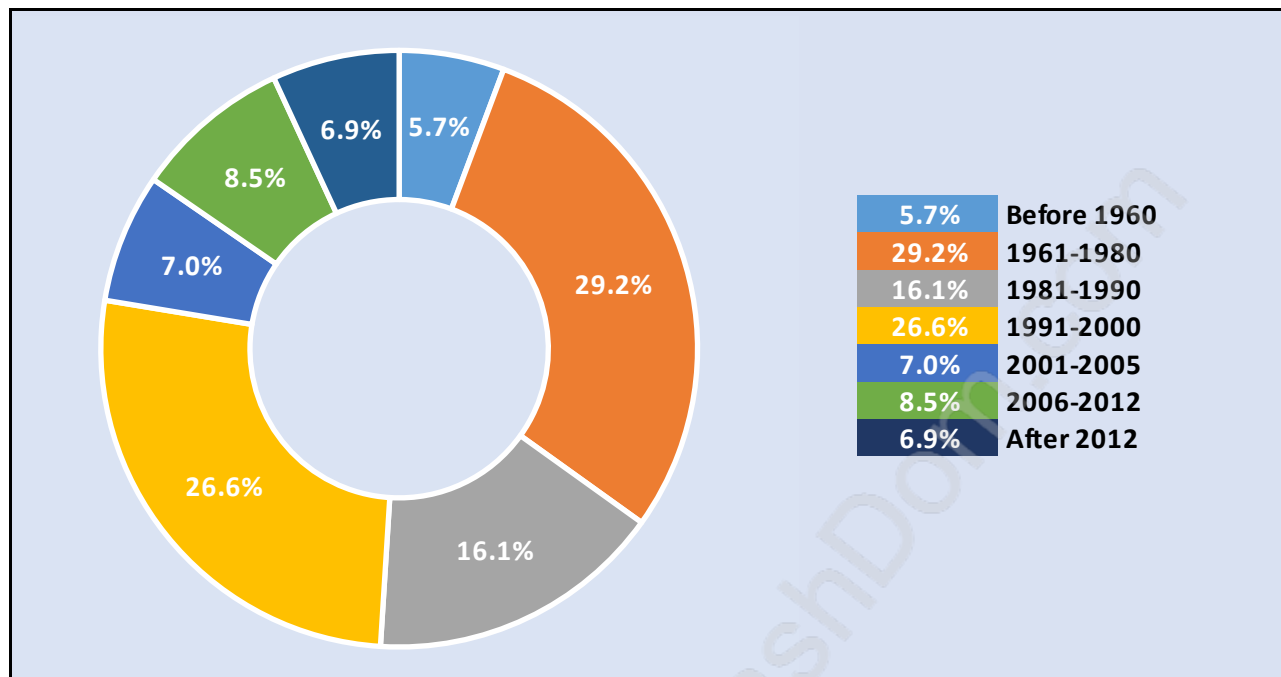

Population Age 15+ in Port Coquitlam

Labour Force by Occupation in Port Coquitlam

Labour Force Participation in Port Coquitlam

Travel To Work in (from) Port Coquitlam

Occupied Dwellings by Structure Type in Port Coquitlam

Dominant Bulding Type - Houses

Private Dwellings by Period of Construction in Port Coquitlam

Dominant Period of Construction - 1961-1980

Population by Religion in Port Coquitlam

Population by Home Languages in Port Coquitlam