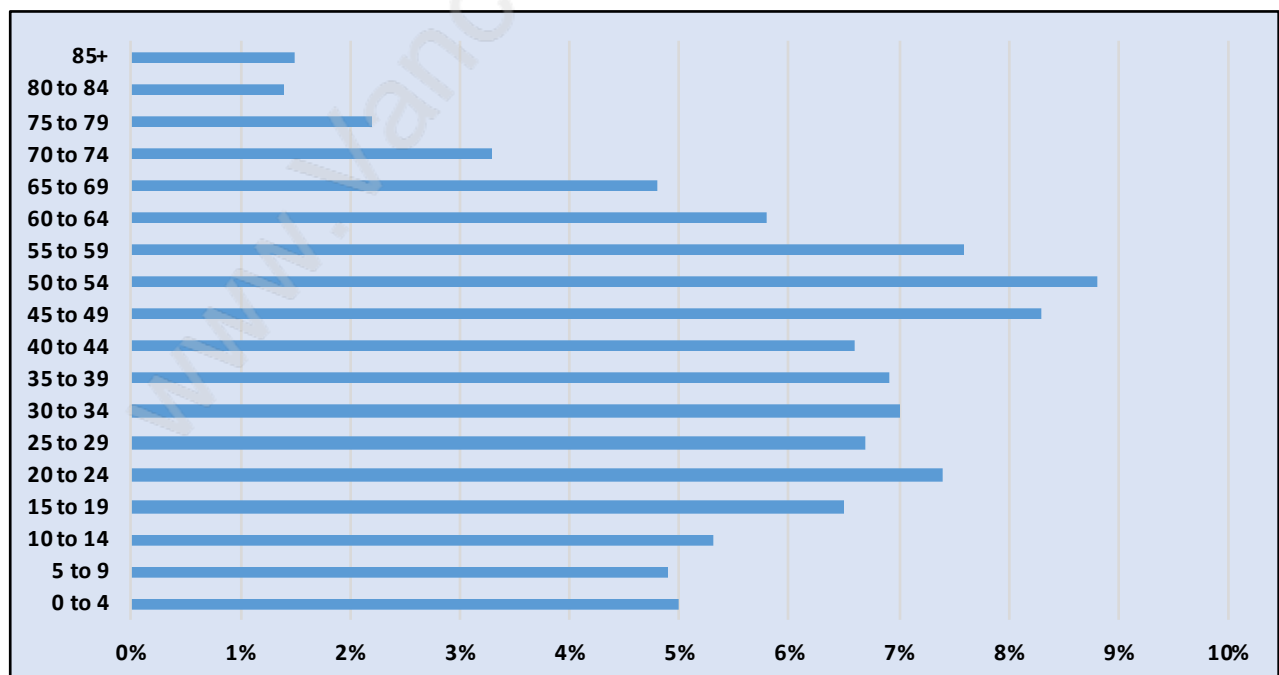

Port Coquitlam

Population Trends in Port Coquitlam

Population by Age in Port Coquitlam

Population Age 15+ by Income Status in Port Coquitlam

Total Population Age 15 - 50,161

Households by Income in Port Coquitlam

Total Number of Households - 21,782 / Average Household Income - \$109,257

Families in Port Coquitlam

Average Persons per Family - 3

Children at Home in Port Coquitlam

Total Number of Children at Home - 18,550