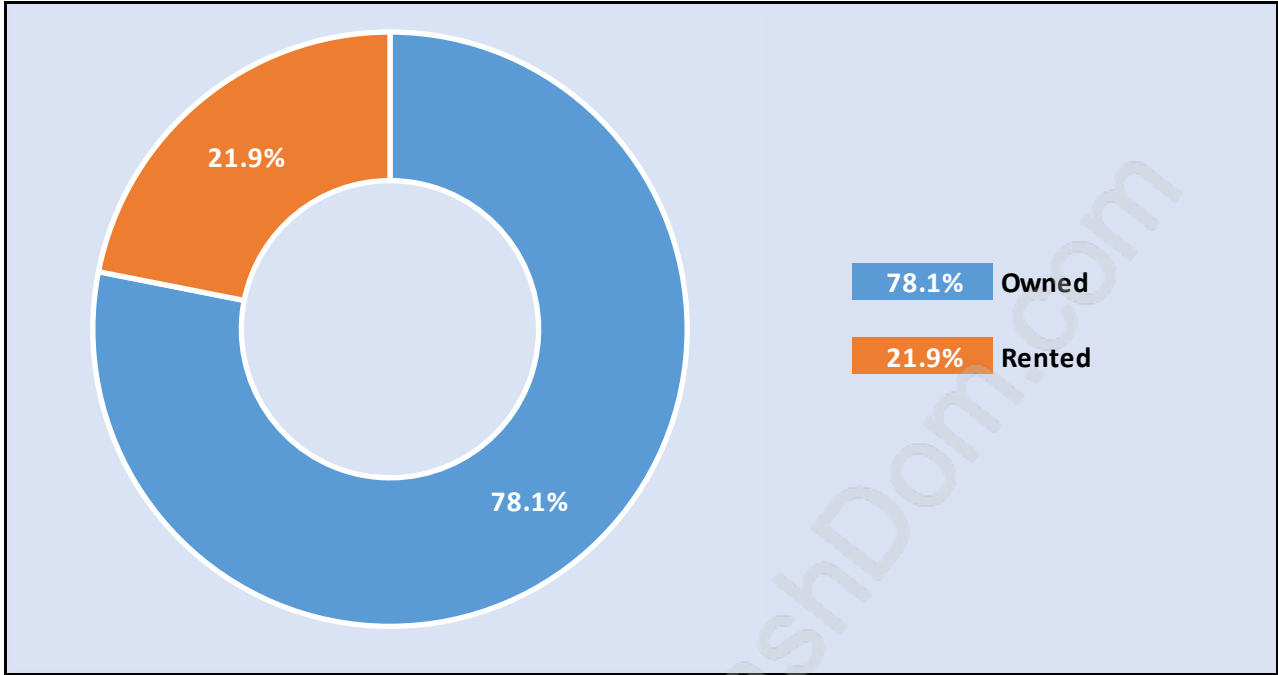

Family Structure in Port Coquitlam

Total Number of Families - 16,242 / Average Persons per Family - 3.

Households by Household Size in Port Coquitlam

Total Number of Households - 21,782

Dwellings in Port Coquitlam