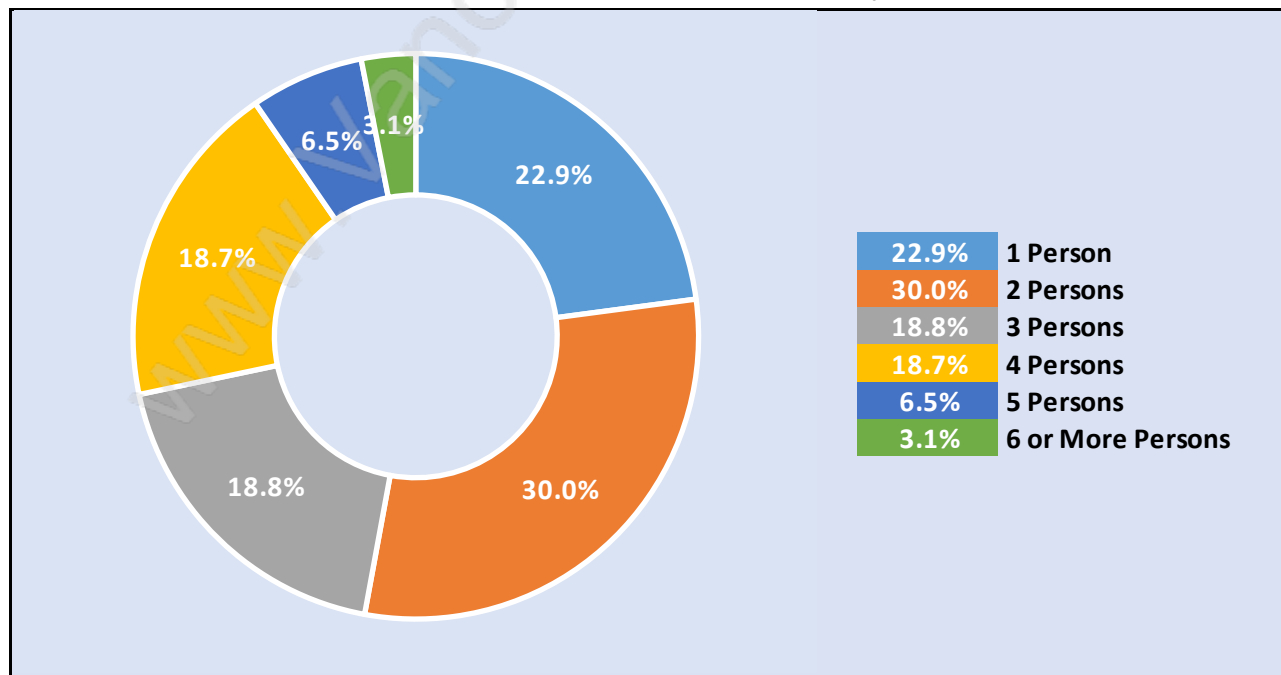

Households by Household Size in Port Coquitlam

Total Number of Households - 21,782