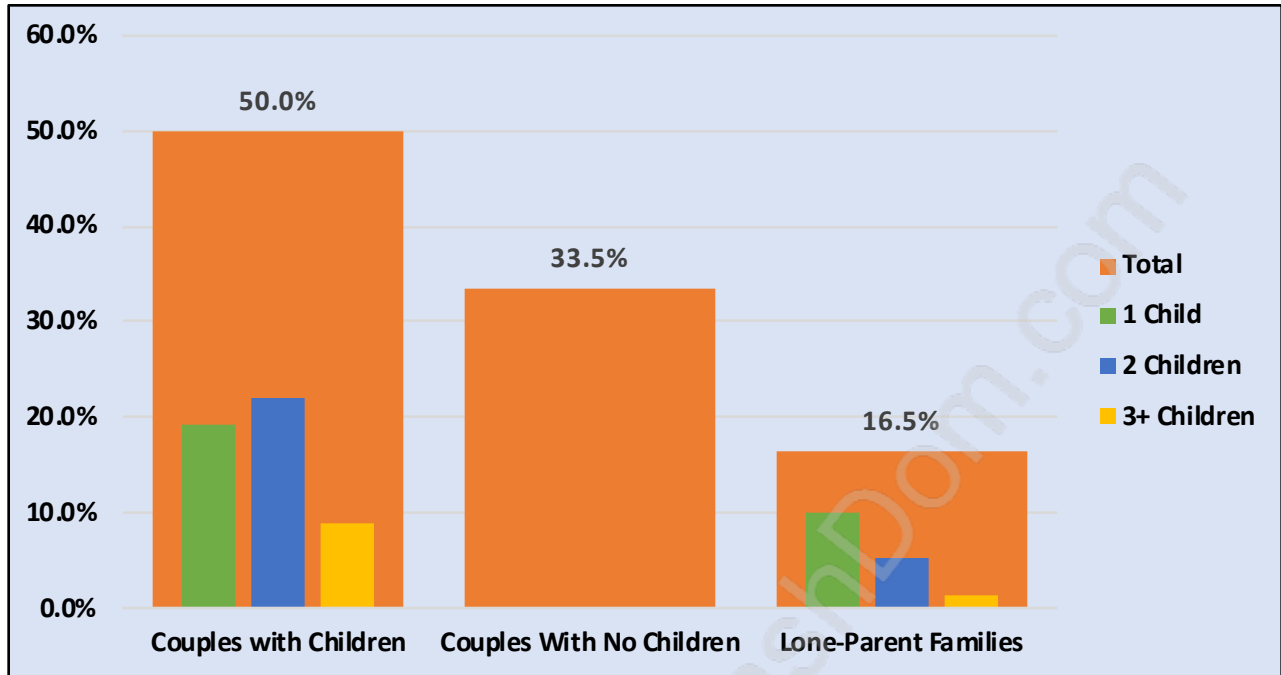

Family Structure in Port Coquitlam

Total Number of Families - 16,242 / Average Persons per Family - 3.