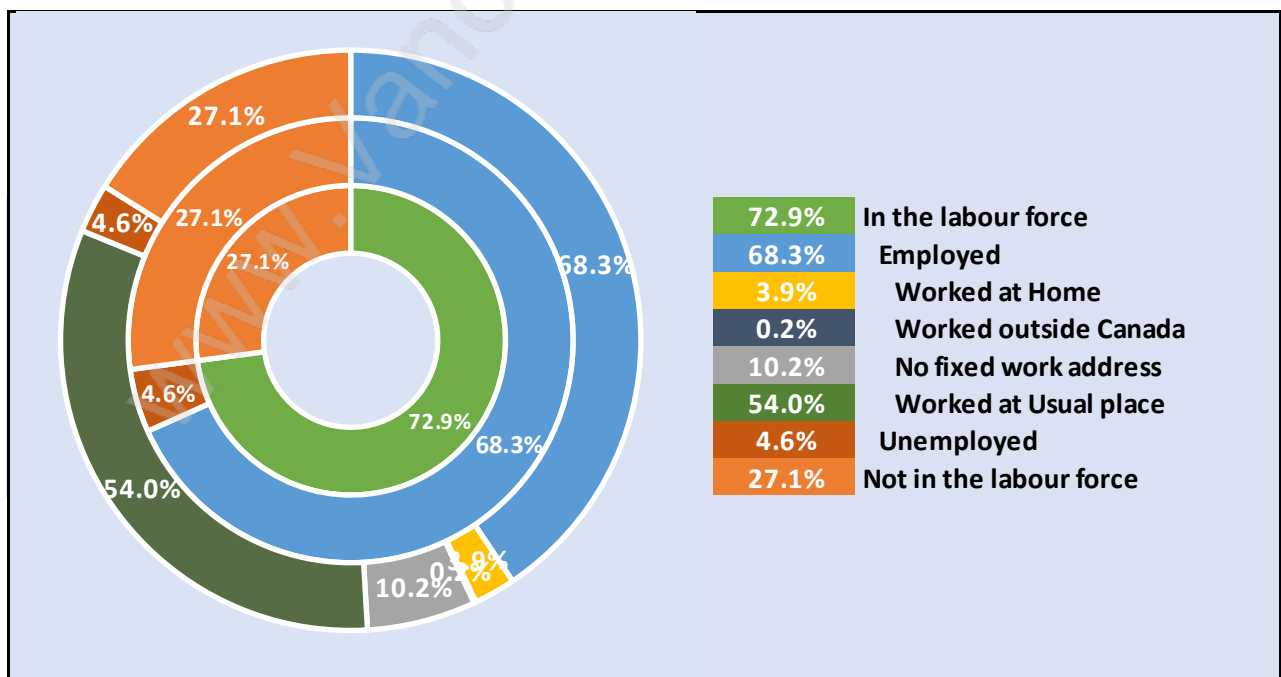

Family Structure in Port Coquitlam

Total Number of Families - 16,242 / Average Persons per Family - 3.

Households by Household Size in Port Coquitlam

Total Number of Households - 21,782

Dwellings in Port Coquitlam

Population Age 15+ in Port Coquitlam

Labour Force by Occupation in Port Coquitlam

Labour Force Participation in Port Coquitlam

Travel To Work in (from) Port Coquitlam

Occupied Dwellings by Structure Type in Port Coquitlam