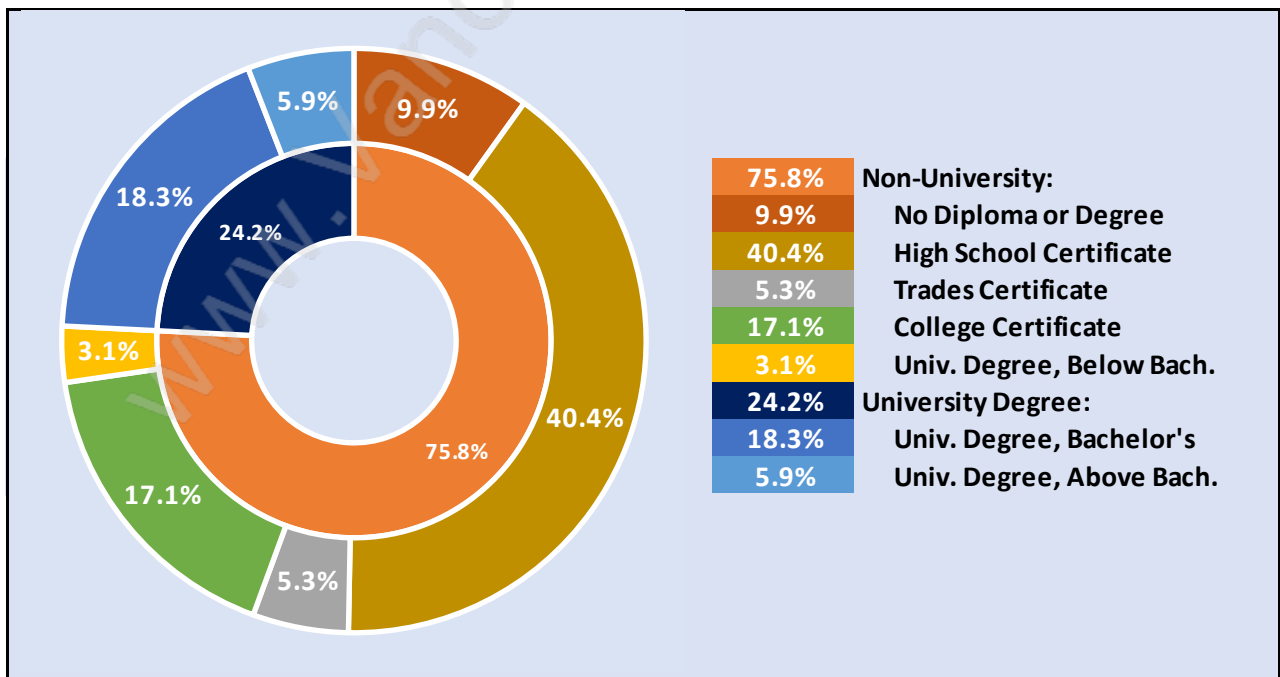

Port Guichon

Population Trends in Port Guichon

Population by Age in Port Guichon

Population Age 15+ by Income Status in Port Guichon

Total Population Age 15 - 813

Households by Income in Port Guichon

Total Number of Households - 336 / Average Household Income - \$117,205

Families in Port Guichon

Average Persons per Family - 2.8

Children at Home in Port Guichon

Total Number of Children at Home - 274

Family Structure in Port Guichon

Total Number of Families - 278 / Average Persons per Family - 2.8

Households by Household Size in Port Guichon

Total Number of Households - 336

Dwellings in Port Guichon

Population Age 15+ in Port Guichon

Labour Force by Occupation in Port Guichon

Labour Force Participation in Port Guichon