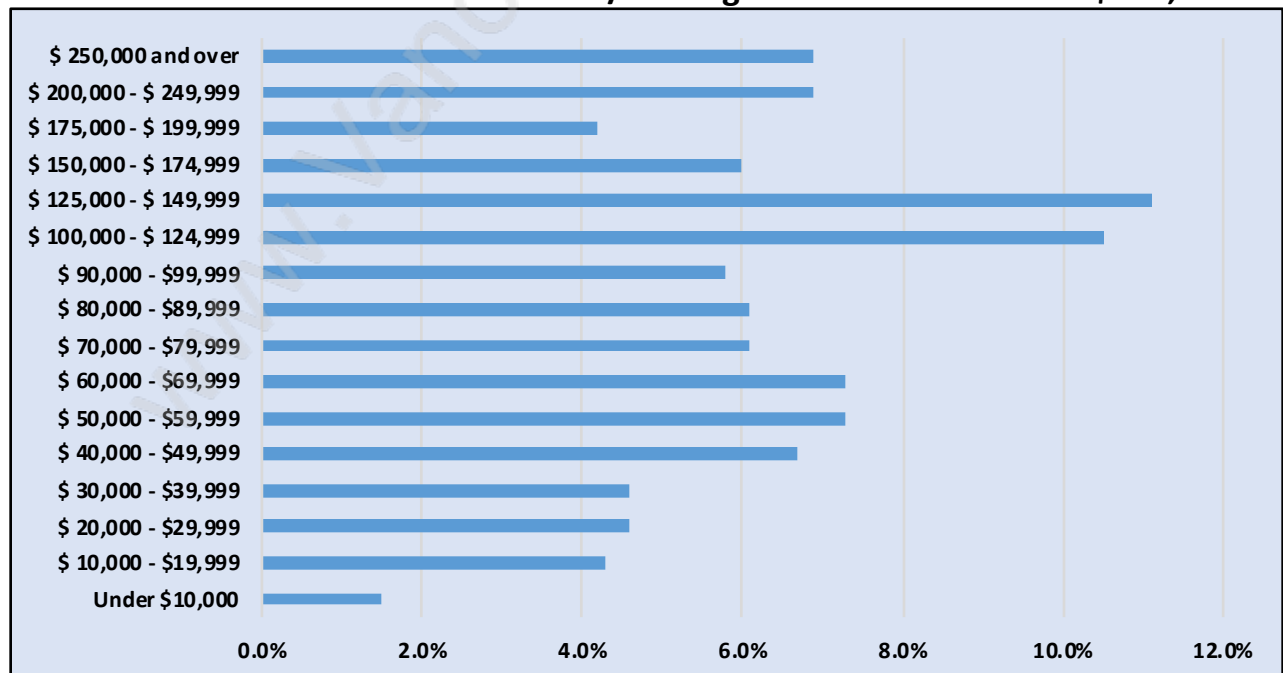

Port Guichon

Population Trends in Port Guichon

Population by Age in Port Guichon

Population Age 15+ by Income Status in Port Guichon

Total Population Age 15 - 813

Households by Income in Port Guichon

Total Number of Households - 336 / Average Household Income - \$117,205

Families in Port Guichon

Average Persons per Family - 2.8

Children at Home in Port Guichon

Total Number of Children at Home - 274

Family Structure in Port Guichon

Total Number of Families - 278 / Average Persons per Family - 2.8