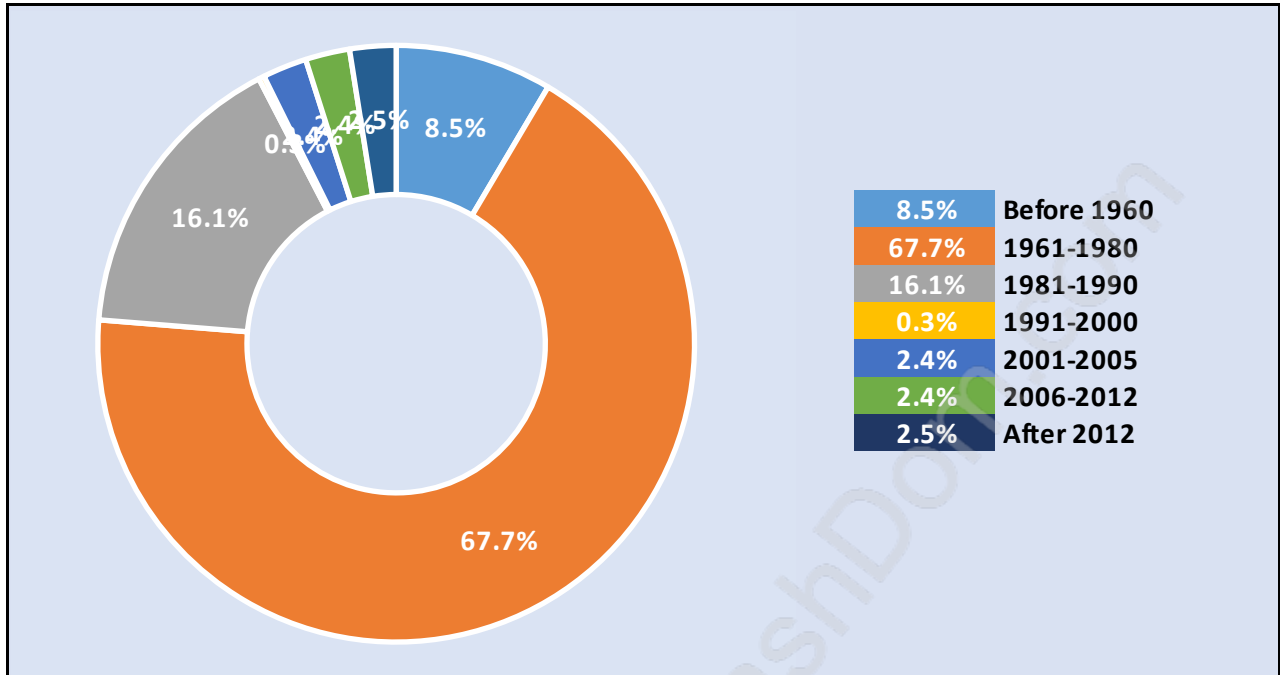

Port Guichon

Population Trends in Port Guichon

Population by Age in Port Guichon

Population Age 15+ by Income Status in Port Guichon

Total Population Age 15 - 813

Households by Income in Port Guichon

Total Number of Households - 336 / Average Household Income - \$117,205

Families in Port Guichon

Average Persons per Family - 2.8

Children at Home in Port Guichon

Total Number of Children at Home - 274

Family Structure in Port Guichon

Total Number of Families - 278 / Average Persons per Family - 2.8

Households by Household Size in Port Guichon

Total Number of Households - 336

Dwellings in Port Guichon

Population Age 15+ in Port Guichon

Labour Force by Occupation in Port Guichon

Labour Force Participation in Port Guichon

Travel To Work in (from) Port Guichon

Occupied Dwellings by Structure Type in Port Guichon

Dominant Bulding Type - Houses

Private Dwellings by Period of Construction in Port Guichon

Dominant Period of Construction - 1961-1980