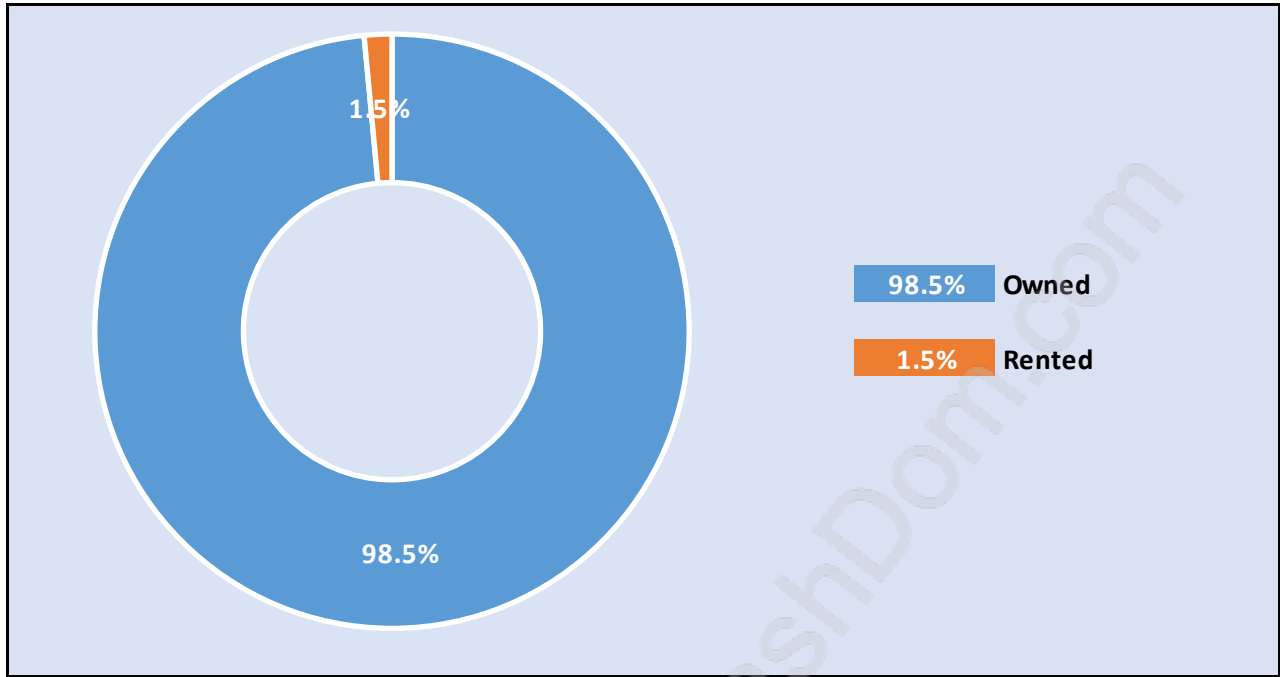

Port Guichon

Population Trends in Port Guichon

Population by Age in Port Guichon

Population Age 15+ by Income Status in Port Guichon

Total Population Age 15 - 813

Households by Income in Port Guichon

Total Number of Households - 336 / Average Household Income - \$117,205

Families in Port Guichon

Average Persons per Family - 2.8

Children at Home in Port Guichon

Total Number of Children at Home - 274

Family Structure in Port Guichon

Total Number of Families - 278 / Average Persons per Family - 2.8

Households by Household Size in Port Guichon

Total Number of Households - 336

Dwellings in Port Guichon

Population Age 15+ in Port Guichon

Labour Force by Occupation in Port Guichon

Labour Force Participation in Port Guichon