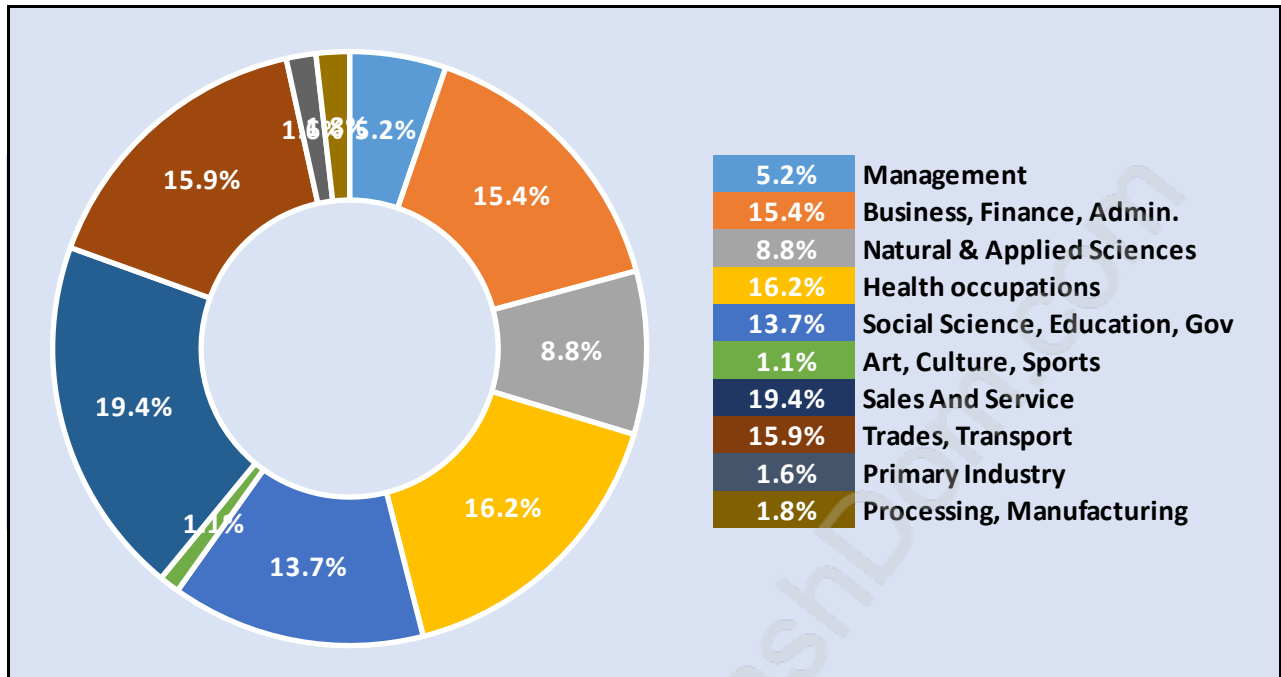

Port Guichon

Population Trends in Port Guichon

Population by Age in Port Guichon

Population Age 15+ by Income Status in Port Guichon

Total Population Age 15 - 813

Households by Income in Port Guichon

Total Number of Households - 336 / Average Household Income - \$117,205

Families in Port Guichon

Average Persons per Family - 2.8

Children at Home in Port Guichon

Total Number of Children at Home - 274

Family Structure in Port Guichon

Total Number of Families - 278 / Average Persons per Family - 2.8

Households by Household Size in Port Guichon

Total Number of Households - 336

Dwellings in Port Guichon

Population Age 15+ in Port Guichon

Labour Force by Occupation in Port Guichon

Labour Force Participation in Port Guichon