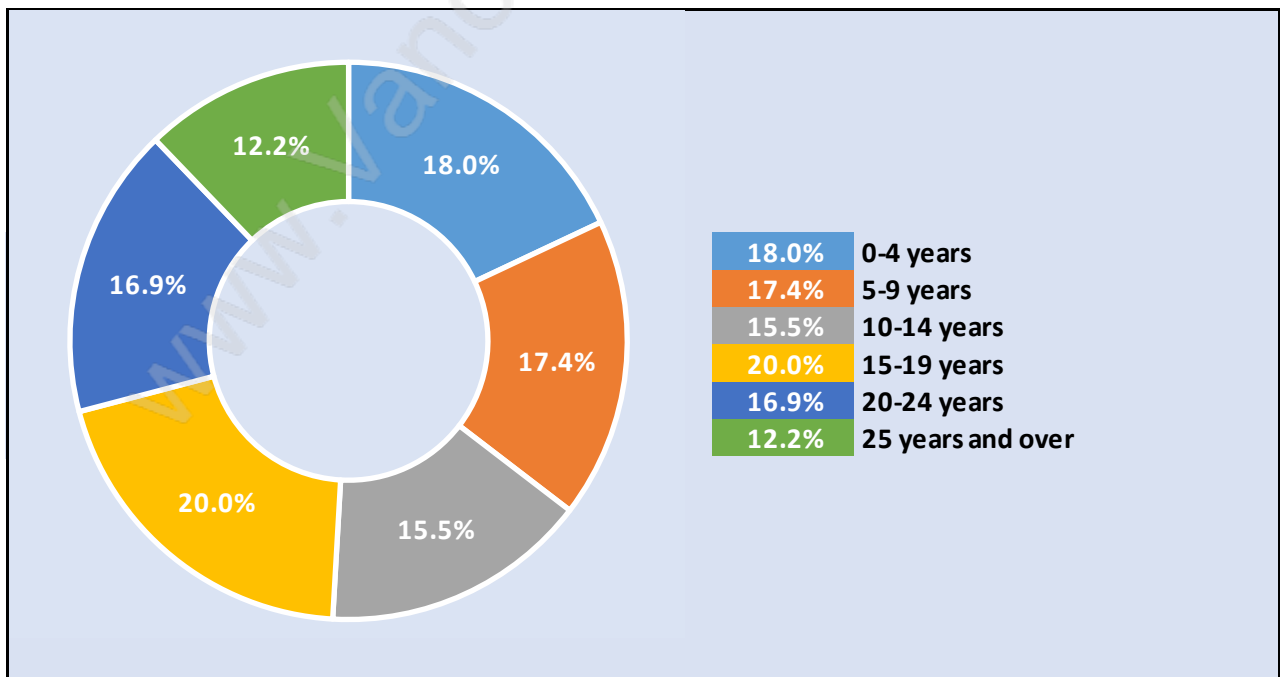

Port Guichon

Population Trends in Port Guichon

Population by Age in Port Guichon

Population Age 15+ by Income Status in Port Guichon

Total Population Age 15 - 813

Households by Income in Port Guichon

Total Number of Households - 336 / Average Household Income - \$117,205

Families in Port Guichon

Average Persons per Family - 2.8

Children at Home in Port Guichon

Total Number of Children at Home - 274

Family Structure in Port Guichon

Total Number of Families - 278 / Average Persons per Family - 2.8