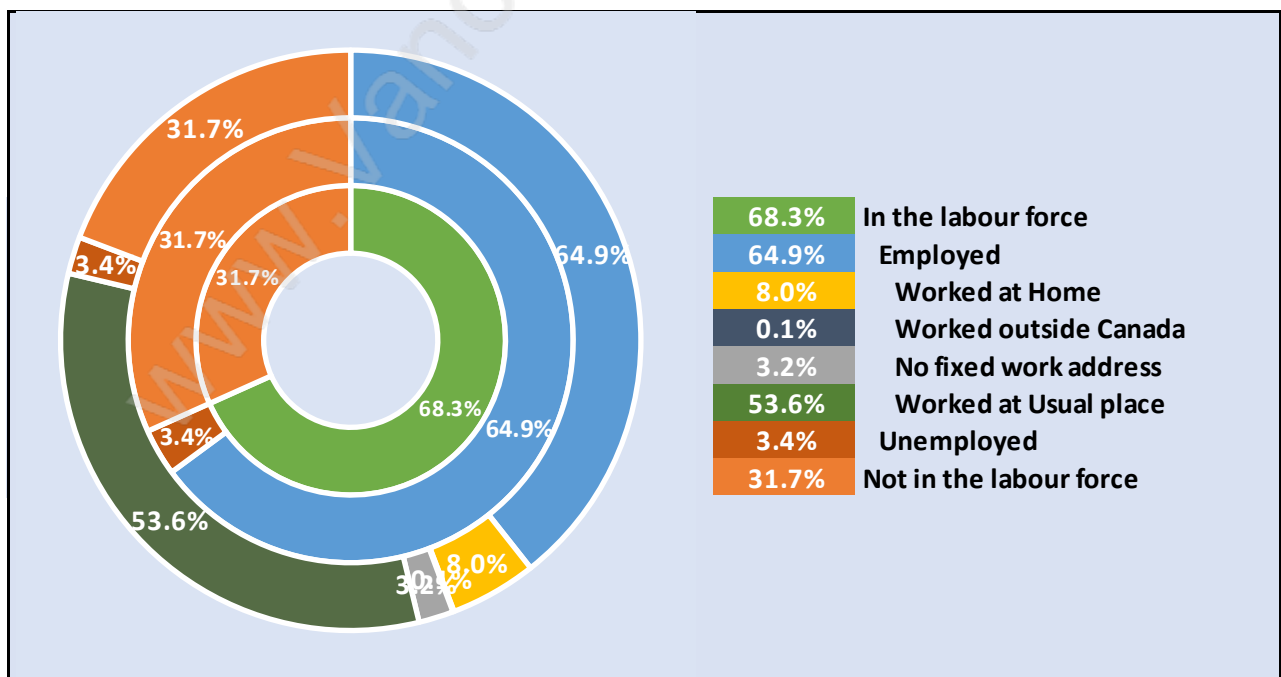

Port Guichon

Population Trends in Port Guichon

Population by Age in Port Guichon

Population Age 15+ by Income Status in Port Guichon

Total Population Age 15 - 813

Households by Income in Port Guichon

Total Number of Households - 336 / Average Household Income - \$117,205

Families in Port Guichon

Average Persons per Family - 2.8

Children at Home in Port Guichon

Total Number of Children at Home - 274

Family Structure in Port Guichon

Total Number of Families - 278 / Average Persons per Family - 2.8

Households by Household Size in Port Guichon

Total Number of Households - 336

Dwellings in Port Guichon

Population Age 15+ in Port Guichon

Labour Force by Occupation in Port Guichon

Labour Force Participation in Port Guichon