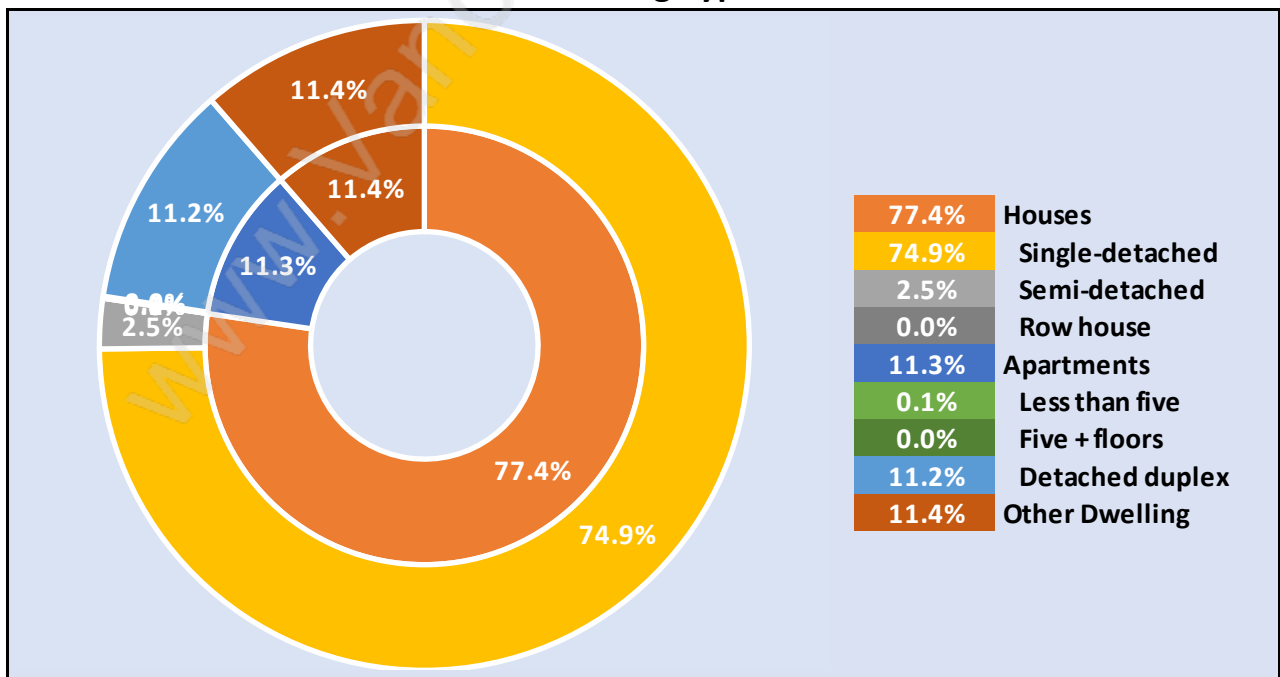

Port Guichon

Population Trends in Port Guichon

Population by Age in Port Guichon

Population Age 15+ by Income Status in Port Guichon

Total Population Age 15 - 813

Households by Income in Port Guichon

Total Number of Households - 336 / Average Household Income - \$117,205

Families in Port Guichon

Average Persons per Family - 2.8

Children at Home in Port Guichon

Total Number of Children at Home - 274

Family Structure in Port Guichon

Total Number of Families - 278 / Average Persons per Family - 2.8

Households by Household Size in Port Guichon

Total Number of Households - 336

Dwellings in Port Guichon

Population Age 15+ in Port Guichon

Labour Force by Occupation in Port Guichon

Labour Force Participation in Port Guichon

Travel To Work in (from) Port Guichon

Occupied Dwellings by Structure Type in Port Guichon

Dominant Bulding Type - Houses

Private Dwellings by Period of Construction in Port Guichon

Dominant Period of Construction - 1961-1980