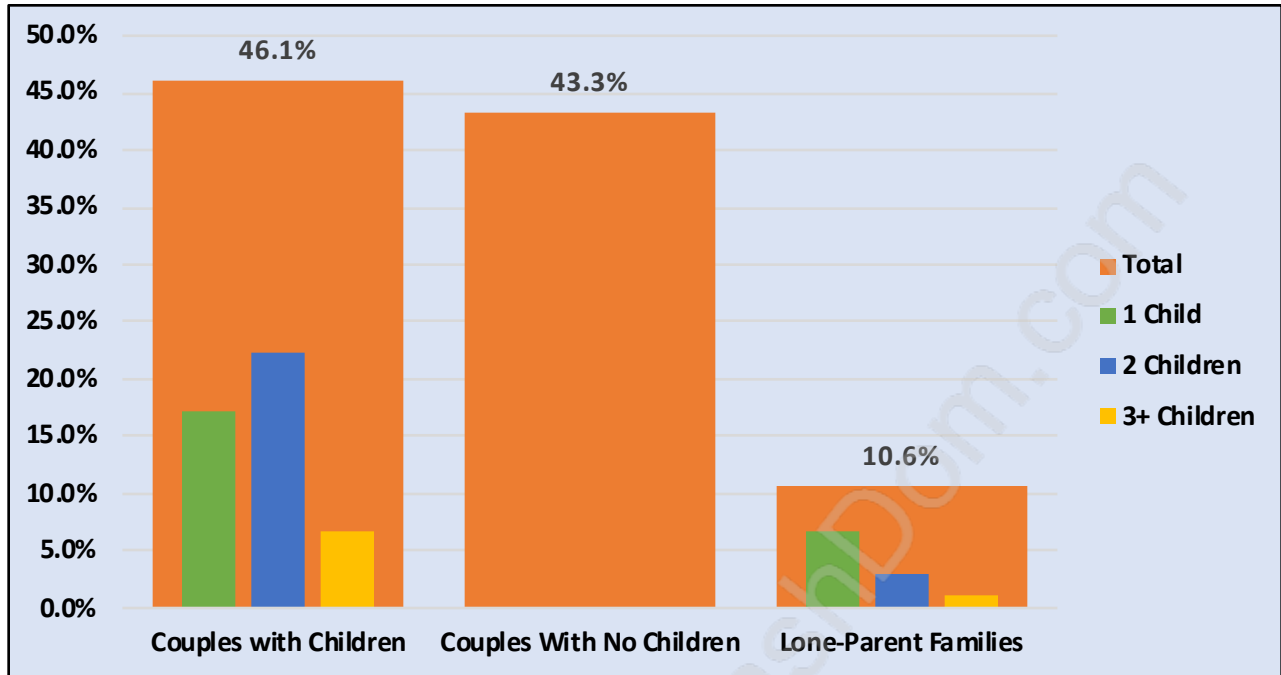

Port Guichon

Population Trends in Port Guichon

Population by Age in Port Guichon

Population Age 15+ by Income Status in Port Guichon

Total Population Age 15 - 813

Households by Income in Port Guichon

Total Number of Households - 336 / Average Household Income - \$117,205

Families in Port Guichon

Average Persons per Family - 2.8

Children at Home in Port Guichon

Total Number of Children at Home - 274

Family Structure in Port Guichon

Total Number of Families - 278 / Average Persons per Family - 2.8

Households by Household Size in Port Guichon

Total Number of Households - 336

Dwellings in Port Guichon

Population Age 15+ in Port Guichon

Labour Force by Occupation in Port Guichon

Labour Force Participation in Port Guichon