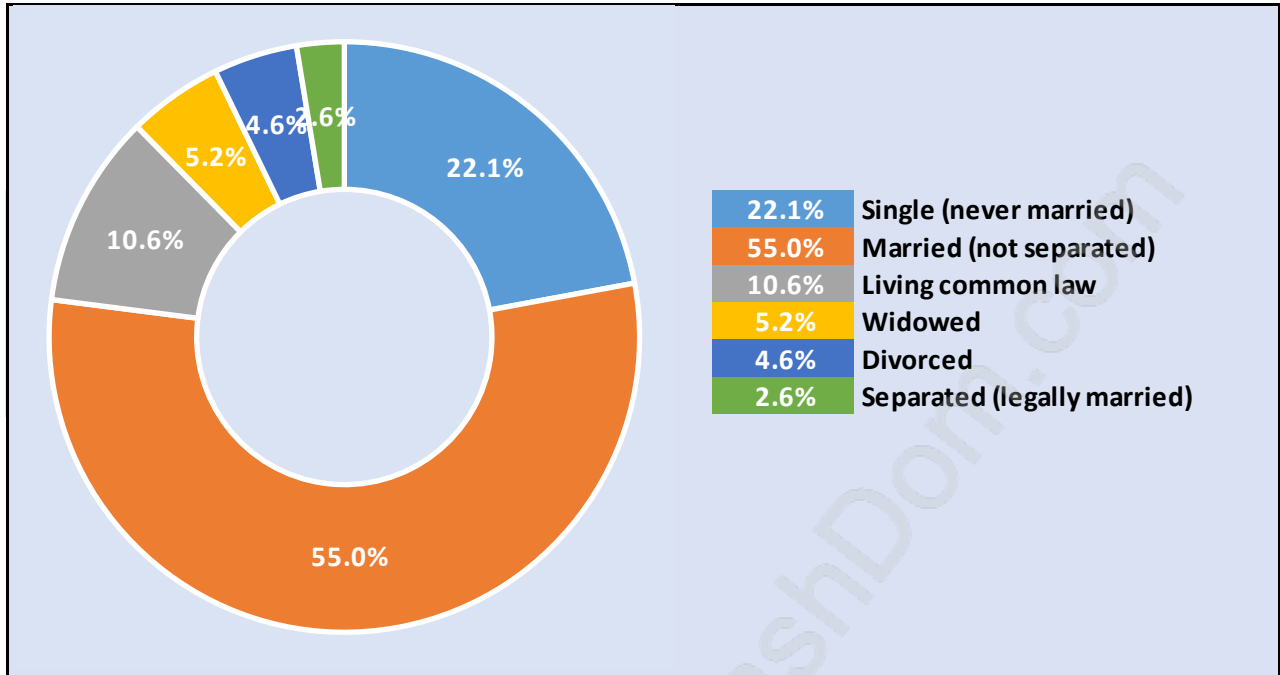

Port Guichon

Population Trends in Port Guichon

Population by Age in Port Guichon

Population Age 15+ by Income Status in Port Guichon

Total Population Age 15 - 813

Households by Income in Port Guichon

Total Number of Households - 336 / Average Household Income - \$117,205

Families in Port Guichon

Average Persons per Family - 2.8

Children at Home in Port Guichon

Total Number of Children at Home - 274

Family Structure in Port Guichon

Total Number of Families - 278 / Average Persons per Family - 2.8

Households by Household Size in Port Guichon

Total Number of Households - 336

Dwellings in Port Guichon

Population Age 15+ in Port Guichon

Labour Force by Occupation in Port Guichon

Labour Force Participation in Port Guichon