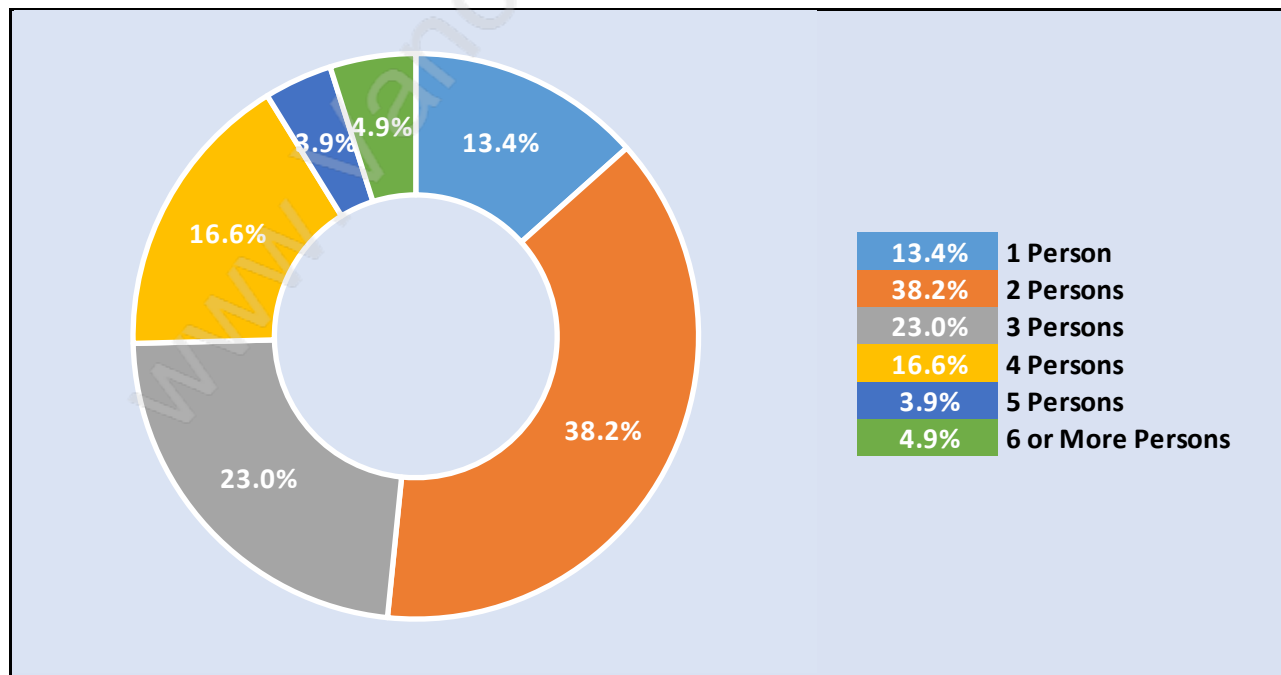

Port Guichon

Population Trends in Port Guichon

Population by Age in Port Guichon

Population Age 15+ by Income Status in Port Guichon

Total Population Age 15 - 813

Households by Income in Port Guichon

Total Number of Households - 336 / Average Household Income - \$117,205

Families in Port Guichon

Average Persons per Family - 2.8

Children at Home in Port Guichon

Total Number of Children at Home - 274

Family Structure in Port Guichon

Total Number of Families - 278 / Average Persons per Family - 2.8

Households by Household Size in Port Guichon

Total Number of Households - 336

Dwellings in Port Guichon

Population Age 15+ in Port Guichon

Labour Force by Occupation in Port Guichon

Labour Force Participation in Port Guichon