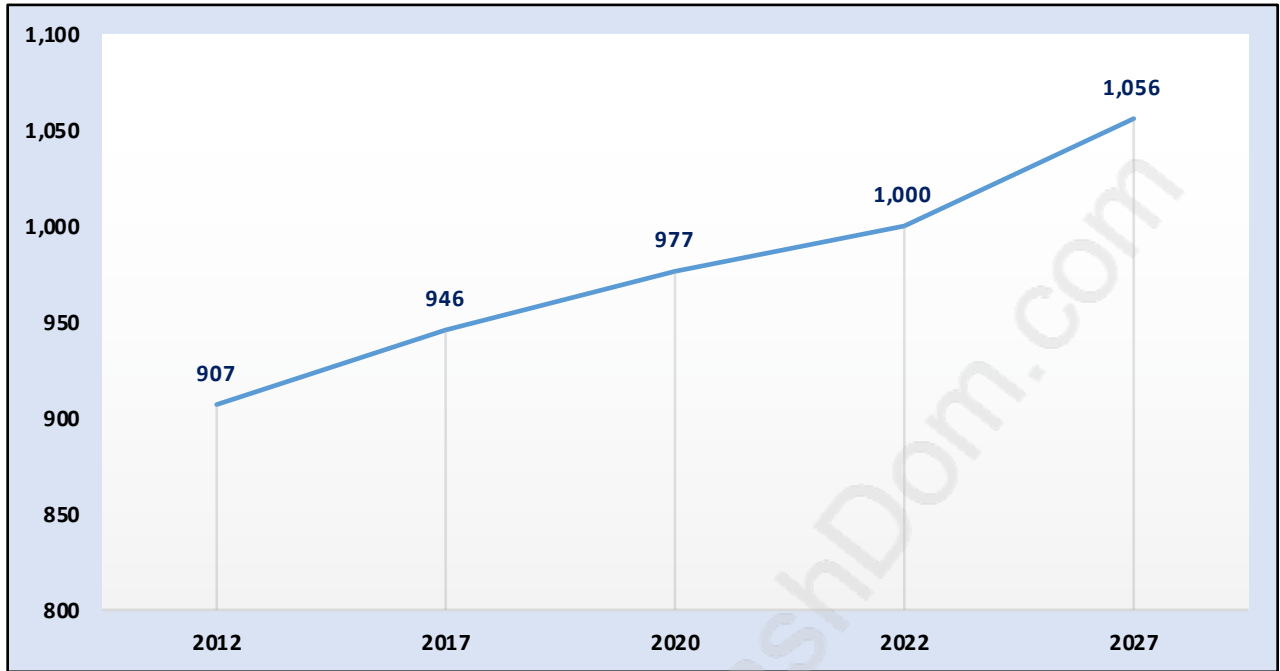

Port Guichon

Population Trends in Port Guichon

Population by Age in Port Guichon

Population Age 15+ by Income Status in Port Guichon

Total Population Age 15 - 813

Households by Income in Port Guichon

Total Number of Households - 336 / Average Household Income - \$117,205

Families in Port Guichon

Average Persons per Family - 2.8

Children at Home in Port Guichon

Total Number of Children at Home - 274

Family Structure in Port Guichon

Total Number of Families - 278 / Average Persons per Family - 2.8