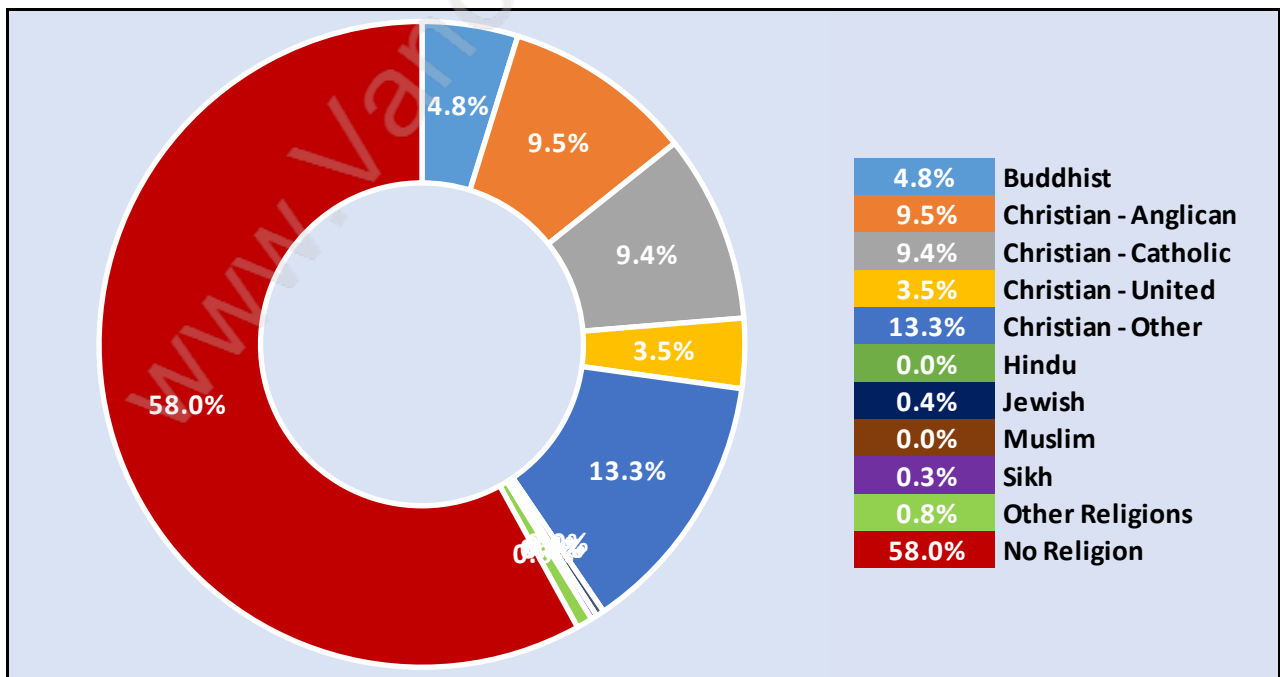

Population by Religion in Port Guichon