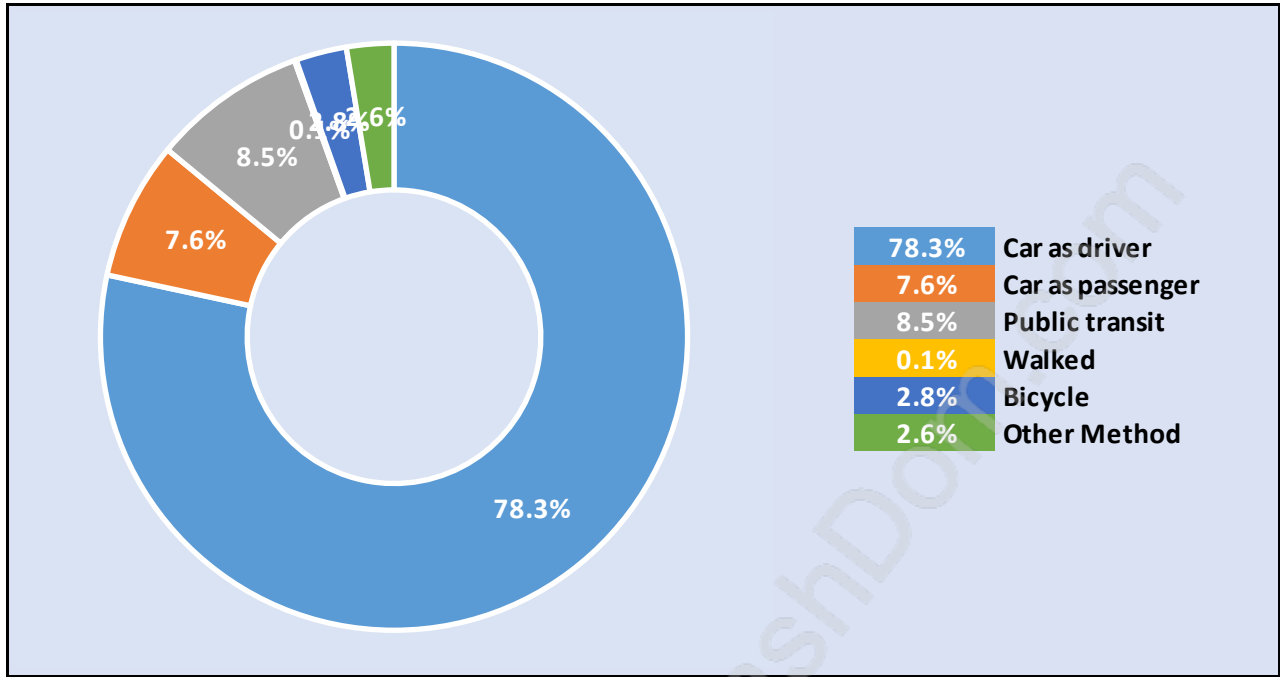

Travel To Work in (from) Port Guichon