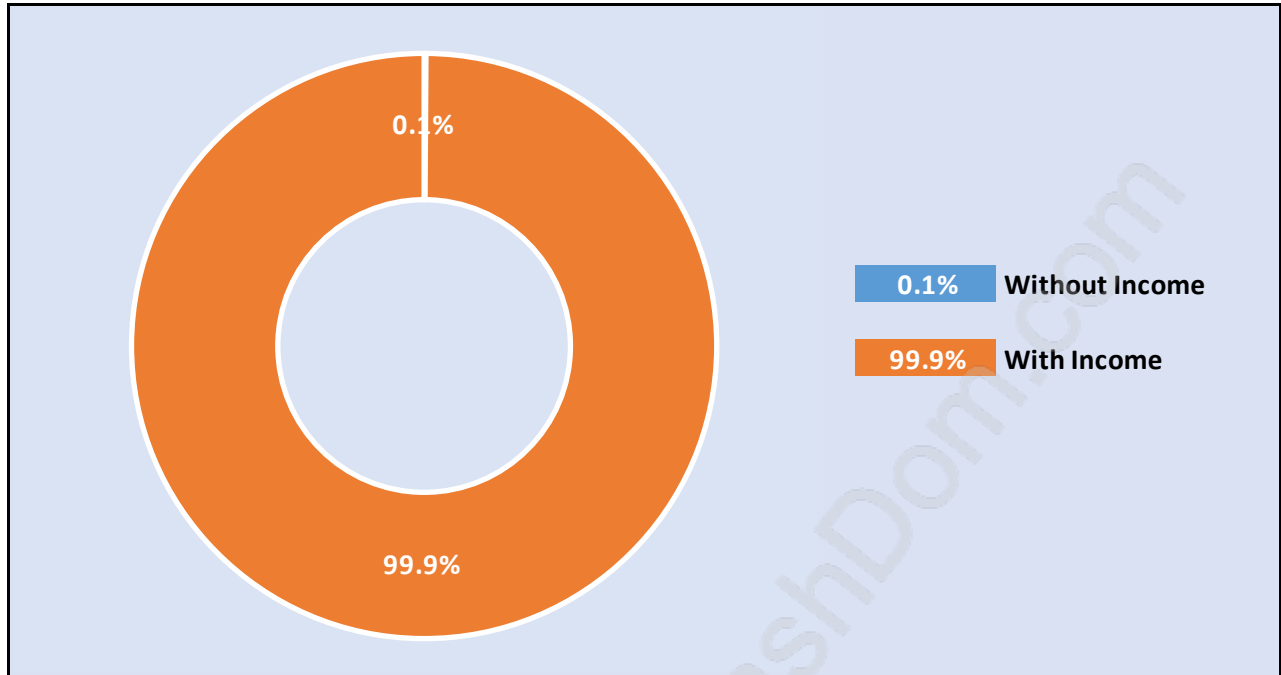

Port Guichon

Population Trends in Port Guichon

Population by Age in Port Guichon

Population Age 15+ by Income Status in Port Guichon

Total Population Age 15 - 813

Households by Income in Port Guichon

Total Number of Households - 336 / Average Household Income - \$117,205

Families in Port Guichon

Average Persons per Family - 2.8

Children at Home in Port Guichon

Total Number of Children at Home - 274

Family Structure in Port Guichon

Total Number of Families - 278 / Average Persons per Family - 2.8