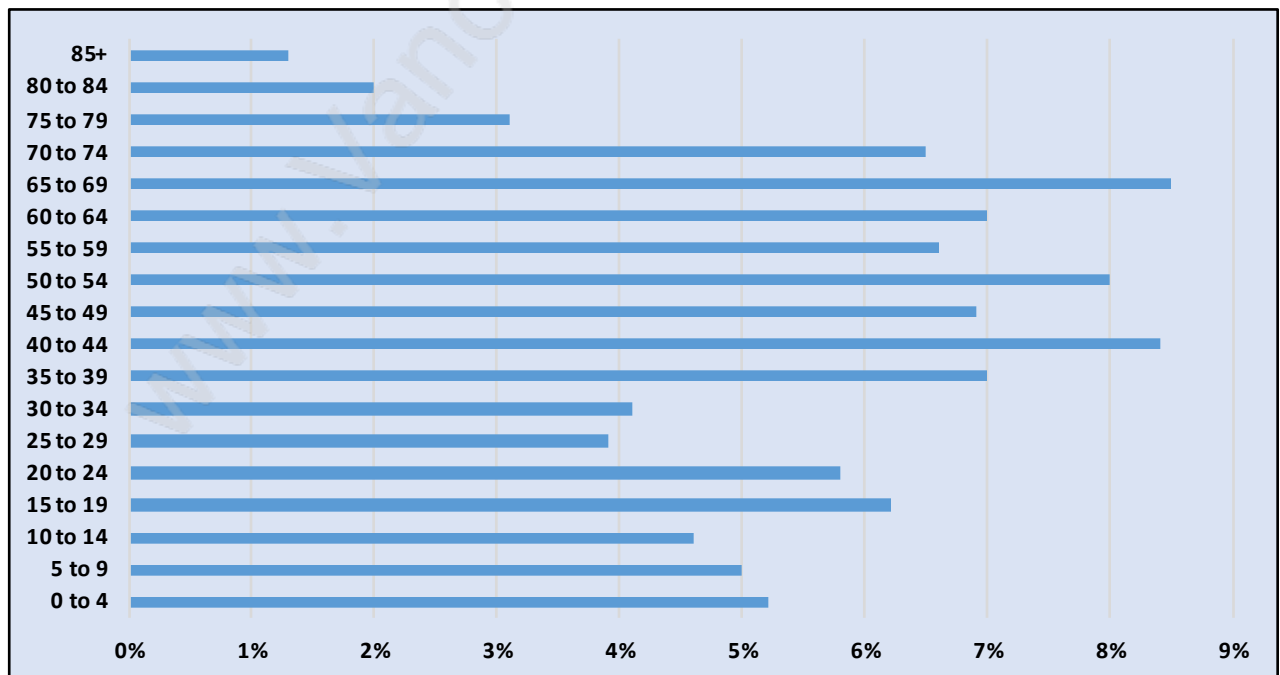

Port Guichon

Population Trends in Port Guichon

Population by Age in Port Guichon

Population Age 15+ by Income Status in Port Guichon

Total Population Age 15 - 813

Households by Income in Port Guichon

Total Number of Households - 336 / Average Household Income - \$117,205

Families in Port Guichon

Average Persons per Family - 2.8

Children at Home in Port Guichon

Total Number of Children at Home - 274

Family Structure in Port Guichon

Total Number of Families - 278 / Average Persons per Family - 2.8